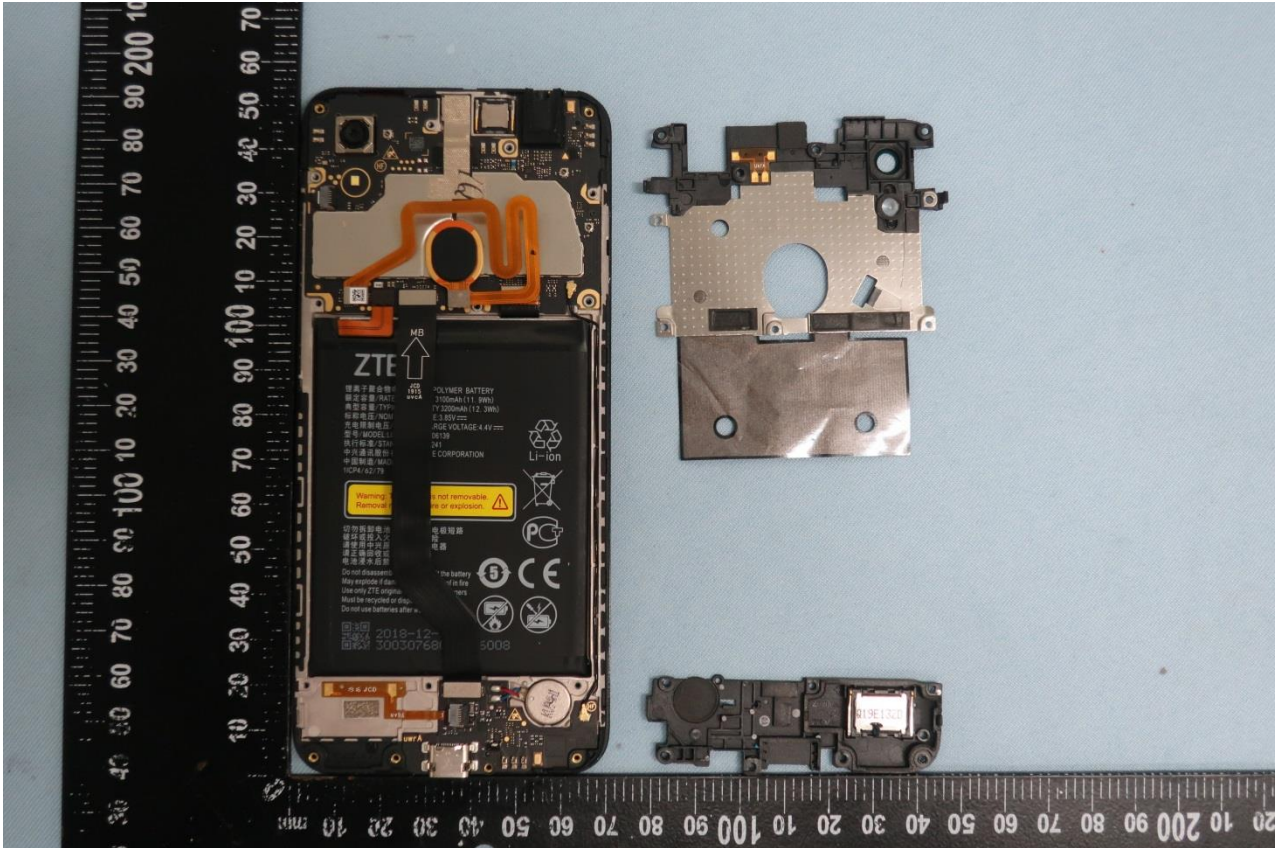

### 3. Internal Photograph of EUT

Brand Name: ZTE / Model Name: Z6201V

Brand Name: ZTE / Model Name: Z6201V

Brand Name: ZTE / Model Name: Z6201V

Brand Name: ZTE / Model Name: Z6201V

Brand Name: ZTE / Model Name: Z6201V

Brand Name: ZTE / Model Name: Z6201V

Brand Name: ZTE / Model Name: Z6201V

Brand Name: ZTE / Model Name: Z6201V

Brand Name: ZTE / Model Name: Z6201V

Brand Name: ZTE / Model Name: Z6201V

Brand Name: ZTE / Model Name: Z6201V