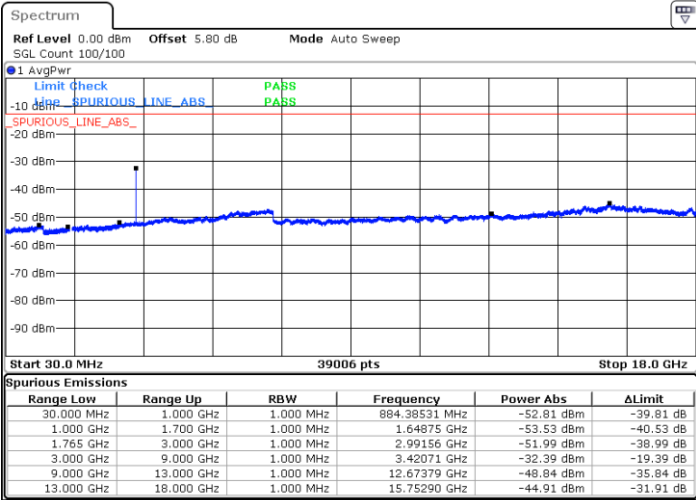

LTE Band 4 / 15MHz

Highest Channel / QPSK

Date: 6 JUL 2019 21:46:02

Highest Channel / 16QAM

Date: 6 JUL 2019 21:46:57

LTE Band 4 / 20MHz

Lowest Channel / QPSK

Date: 6 JUL 2019 21:53:02

Lowest Channel / 16QAM

Date: 6 JUL 2019 21:53:57

LTE Band 4 / 20MHz

Middle Channel / QPSK

Middle Channel / 16QAM

Date: 6 JUL 2019 21:55:32

Date: 6 JUL 2019 21:56:27

Highest Channel / QPSK

Highest Channel / 16QAM

Date: 6 JUL 2019 22:02:33

Date: 6 JUL 2019 22:03:27

LTE Band 4 / 1.4MHz

Lowest Channel / 64QAM

Middle Channel / 64QAM

Date: 6 JUL 2019 22:10:06

Date: 6 JUL 2019 22:11:21

Highest Channel / 64QAM

Date: 6 JUL 2019 22:14:51

LTE Band 4 / 10MHz

Lowest Channel / 64QAM

Middle Channel / 64QAM

Date: 6 JUL 2019 22:34:53

Date: 6 JUL 2019 22:36:08

Highest Channel / 64QAM