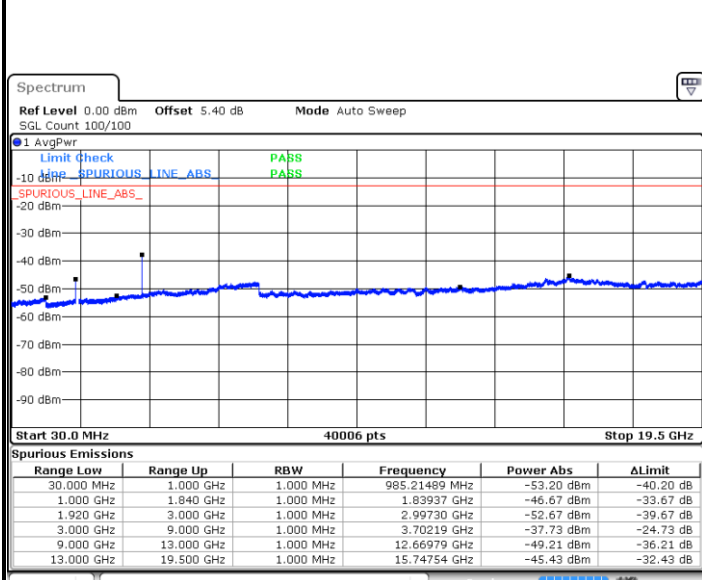

LTE Band 2 / 15MHz

Lowest Channel / QPSK

Lowest Channel / 16QAM

Date: 5 JUL 2019 02:29:20

Date: 5 JUL 2019 02:30:15

Middle Channel / QPSK

Middle Channel / 16QAM

Date: 5 JUL 2019 02:31:50

Date: 5 JUL 2019 02:32:45

LTE Band 2 / 15MHz

Highest Channel / QPSK

Date: 5 JUL 2019 02:38:50

Highest Channel / 16QAM

Date: 5 JUL 2019 02:39:45

LTE Band 2 / 20MHz

Lowest Channel / QPSK

Date: 5 JUL 2019 02:45:50

Lowest Channel / 16QAM

Date: 5 JUL 2019 02:46:45

LTE Band 2 / 20MHz

Middle Channel / QPSK

Middle Channel / 16QAM

Date: 5 JUL 2019 02:48:20

Date: 5 JUL 2019 02:49:15

Highest Channel / QPSK

Highest Channel / 16QAM

Date: 5 JUL 2019 02:55:20

Date: 5 JUL 2019 02:56:15

LTE Band 2 / 1.4MHz

Lowest Channel / 64QAM

Middle Channel / 64QAM

Date: 5 JUL 2019 03:30:12