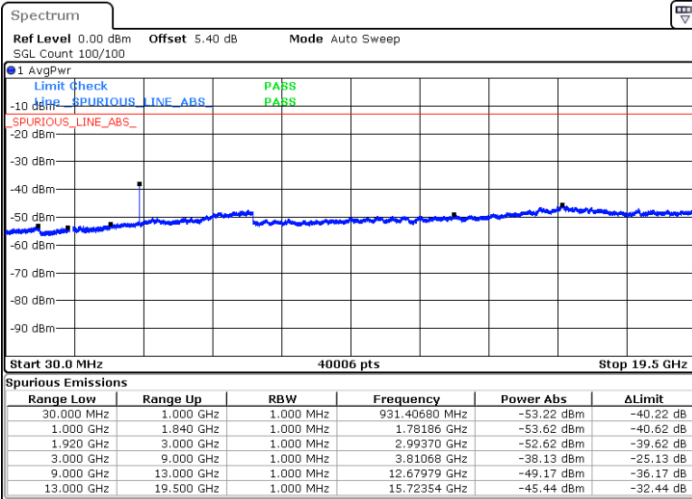

Date: 5 JUL 2019 03:31:07

Highest Channel / 64QAM

Date: 5 JUL 2019 03:32:02

LTE Band 2 / 3MHz

Lowest Channel / 64QAM

Date: 5 JUL 2019 03:32:57

Middle Channel / 64QAM

Date: 5 JUL 2019 03:33:51

Highest Channel / 64QAM

Date: 5 JUL 2019 03:34:46

LTE Band 2 / 5MHz

Lowest Channel / 64QAM

Middle Channel / 64QAM

Date: 5 JUL 2019 03:35:41

Date: 5 JUL 2019 03:36:36

Highest Channel / 64QAM

Date: 5 JUL 2019 03:37:31

LTE Band 2 / 10MHz

Lowest Channel / 64QAM

Middle Channel / 64QAM

Date: 5 JUL 2019 03:38:26

Date: 5 JUL 2019 03:39:21

Highest Channel / 64QAM

Date: 5 JUL 2019 03:40:15