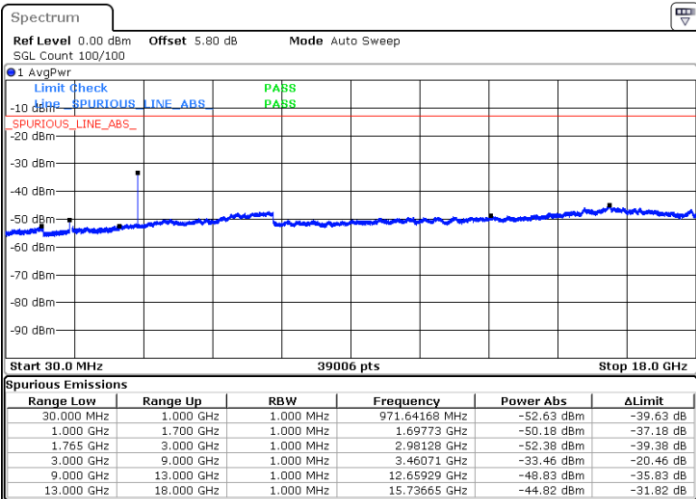

Lowest Channel / 16QAM

Date: 6 JUL 2019 20:47:55

LTE Band 4 / 3MHz

Middle Channel / QPSK

Middle Channel / 16QAM

Date: 6 JUL 2019 20:49:30

Date: 6 JUL 2019 20:50:25

Highest Channel / QPSK

Highest Channel / 16QAM

Date: 6 JUL 2019 20:56:31

Date: 6 JUL 2019 20:57:26

LTE Band 4 / 5MHz

Lowest Channel / QPSK

Lowest Channel / 16QAM

Date: 6 JUL 2019 21:03:31

Date: 6 JUL 2019 21:04:26

Middle Channel / QPSK

Middle Channel / 16QAM

Date: 6 JUL 2019 21:06:01

Date: 6 JUL 2019 21:06:56

LTE Band 4 / 5MHz

Highest Channel / QPSK

Date: 6 JUL 2019 21:13:01

Highest Channel / 16QAM