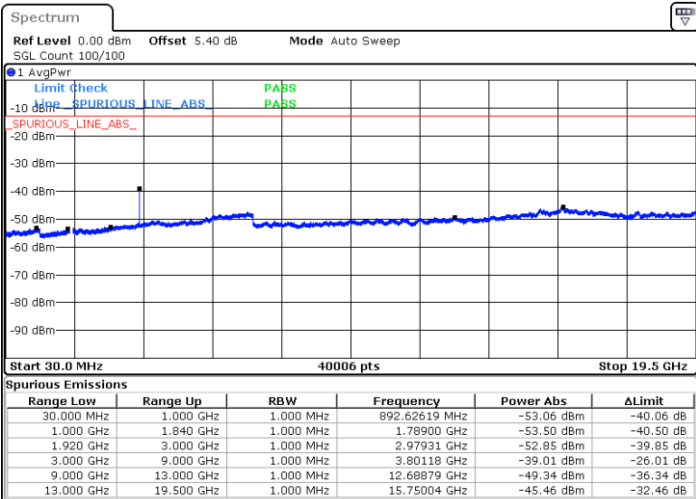

Date: 5 JUL 2019 01:59:45

LTE Band 2 / 5MHz

Highest Channel / QPSK

Highest Channel / 16QAM

LTE Band 2 / 10MHz

Lowest Channel / QPSK

Lowest Channel / 16QAM

LTE Band 2 / 10MHz

Middle Channel / QPSK

Middle Channel / 16QAM

Date: 5 JUL 2019 02:15:20

Date: 5 JUL 2019 02:16:15

Highest Channel / QPSK

Highest Channel / 16QAM

Date: 5 JUL 2019 02:22:20

Date: 5 JUL 2019 02:23:15

LTE Band 2 / 15MHz

Lowest Channel / QPSK

Lowest Channel / 16QAM

Date: 5 JUL 2019 02:29:20

Date: 5 JUL 2019 02:30:15

Middle Channel / QPSK

Middle Channel / 16QAM

Date: 5 JUL 2019 02:31:50