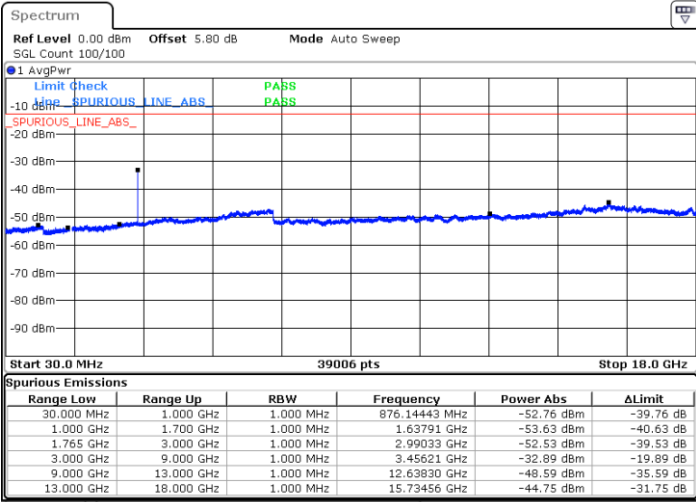

Middle Channel / QPSK

Middle Channel / 16QAM

Date: 6 JUL 2019 21:06:01

Date: 6 JUL 2019 21:06:56

LTE Band 4 / 5MHz

Highest Channel / QPSK

Date: 6 JUL 2019 21:13:01

Highest Channel / 16QAM

Date: 6 JUL 2019 21:13:56

LTE Band 4 / 10MHz

Lowest Channel / QPSK

Date: 6 JUL 2019 21:20:01

Lowest Channel / 16QAM

Date: 6 JUL 2019 21:20:56

LTE Band 4 / 10MHz

Middle Channel / QPSK

Middle Channel / 16QAM

Date: 6 JUL 2019 21:22:31

Date: 6 JUL 2019 21:23:26

Highest Channel / QPSK

Highest Channel / 16QAM

Date: 6 JUL 2019 21:29:32

Date: 6 JUL 2019 21:30:27

LTE Band 4 / 15MHz