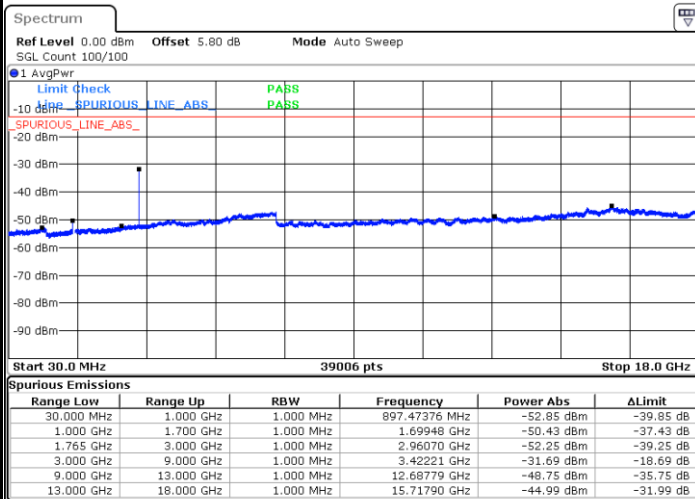

Lowest Channel / QPSK

Lowest Channel / 16QAM

Date: 6 JUL 2019 21:36:32

Date: 6 JUL 2019 21:37:27

Middle Channel / QPSK

Middle Channel / 16QAM

Date: 6 JUL 2019 21:39:02

Date: 6 JUL 2019 21:39:57

LTE Band 4 / 15MHz

Highest Channel / QPSK

Date: 6 JUL 2019 21:46:02

Highest Channel / 16QAM

Date: 6 JUL 2019 21:46:57

LTE Band 4 / 20MHz

Lowest Channel / QPSK

Date: 6 JUL 2019 21:53:02

Lowest Channel / 16QAM

Date: 6 JUL 2019 21:53:57

LTE Band 4 / 20MHz

Middle Channel / QPSK

Middle Channel / 16QAM

Date: 6 JUL 2019 21:55:32

Date: 6 JUL 2019 21:56:27

Highest Channel / QPSK

Highest Channel / 16QAM

Date: 6 JUL 2019 22:02:33

Date: 6 JUL 2019 22:03:27

LTE Band 4 / 1.4MHz

Lowest Channel / 64QAM

Middle Channel / 64QAM

Date: 6 JUL 2019 22:10:06

Date: 6 JUL 2019 22:11:21