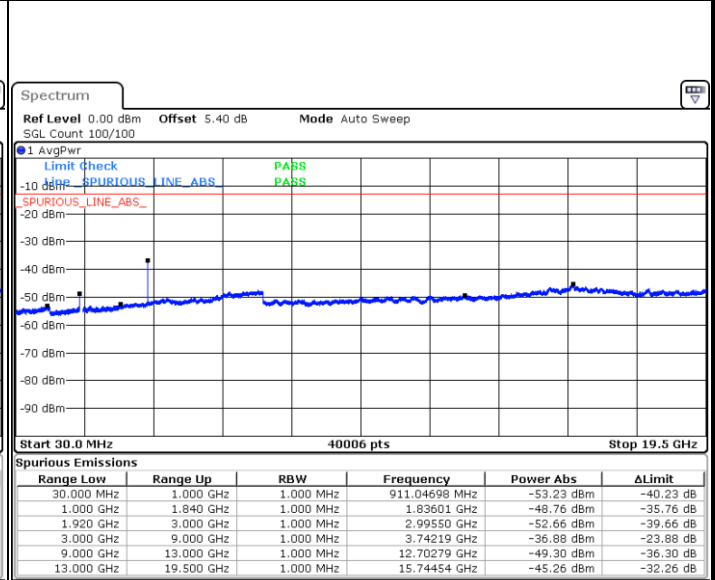

Highest Channel / 64QAM

Date: 5 JUL 2019 03:34:46

LTE Band 2 / 5MHz

Lowest Channel / 64QAM

Middle Channel / 64QAM

Date: 5 JUL 2019 03:35:41

Date: 5 JUL 2019 03:36:36

Highest Channel / 64QAM

Date: 5 JUL 2019 03:37:31

LTE Band 2 / 10MHz

Lowest Channel / 64QAM

Middle Channel / 64QAM

Date: 5 JUL 2019 03:38:26

Date: 5 JUL 2019 03:39:21

Highest Channel / 64QAM

Date: 5 JUL 2019 03:40:15

LTE Band 2 / 20MHz

Lowest Channel / 64QAM

Date: 5 JUL 2019 03:43:55

Middle Channel / 64QAM

Date: 5 JUL 2019 03:44:50

Highest Channel / 64QAM

Date: 5 JUL 2019 03:45:45

LTE Band 4 / 1.4MHz