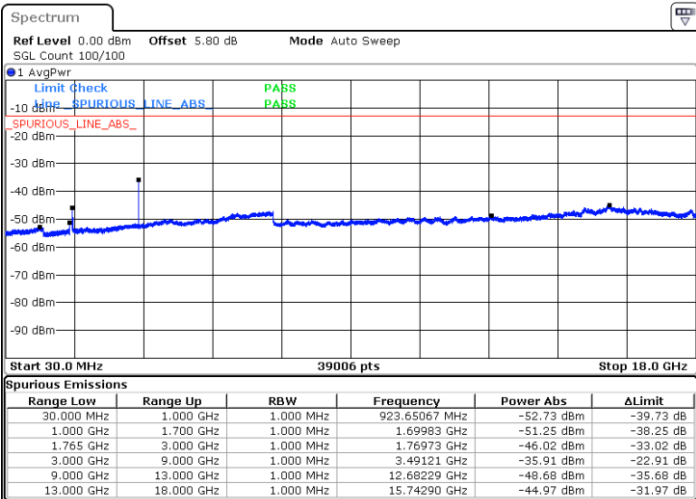

Lowest Channel / 16QAM

Date: 6 JUL 2019 21:53:57

LTE Band 4 / 20MHz

Middle Channel / QPSK

Middle Channel / 16QAM

Date: 6 JUL 2019 21:55:32

Date: 6 JUL 2019 21:56:27

Highest Channel / QPSK

Highest Channel / 16QAM

Date: 6 JUL 2019 22:02:33

Date: 6 JUL 2019 22:03:27

LTE Band 4 / 1.4MHz

Lowest Channel / 64QAM

Middle Channel / 64QAM

Date: 6 JUL 2019 22:10:06

Date: 6 JUL 2019 22:11:21

Highest Channel / 64QAM

Date: 6 JUL 2019 22:14:51

LTE Band 4 / 10MHz

Lowest Channel / 64QAM

Middle Channel / 64QAM

Date: 6 JUL 2019 22:34:53

Date: 6 JUL 2019 22:36:08

Highest Channel / 64QAM