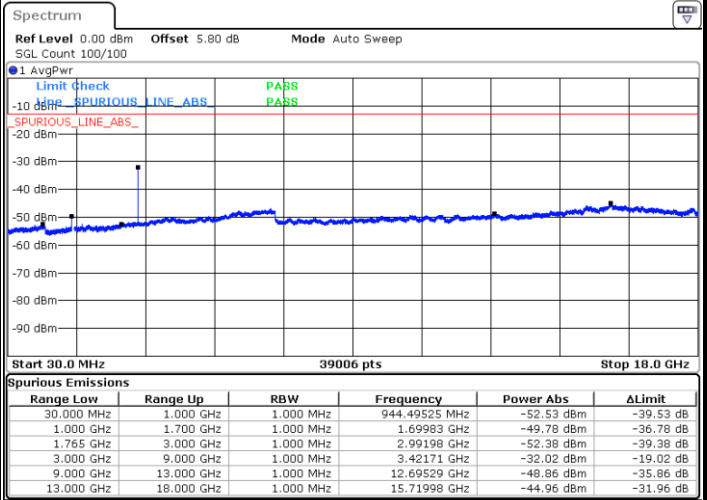

Date: 6 JUL 2019 21:13:56

LTE Band 4 / 10MHz

Lowest Channel / QPSK

Date: 6 JUL 2019 21:20:01

Lowest Channel / 16QAM

Date: 6 JUL 2019 21:20:56

LTE Band 4 / 10MHz

Middle Channel / QPSK

Middle Channel / 16QAM

Date: 6 JUL 2019 21:22:31

Date: 6 JUL 2019 21:23:26

Highest Channel / QPSK

Highest Channel / 16QAM

Date: 6 JUL 2019 21:29:32

Date: 6 JUL 2019 21:30:27

LTE Band 4 / 15MHz

Lowest Channel / QPSK

Lowest Channel / 16QAM

Date: 6 JUL 2019 21:36:32

Date: 6 JUL 2019 21:37:27

Middle Channel / QPSK

Middle Channel / 16QAM

Date: 6 JUL 2019 21:39:02

Date: 6 JUL 2019 21:39:57

LTE Band 4 / 15MHz

Highest Channel / QPSK

Date: 6 JUL 2019 21:46:02

Highest Channel / 16QAM

Date: 6 JUL 2019 21:46:57

LTE Band 4 / 20MHz

Lowest Channel / QPSK

Date: 6 JUL 2019 21:53:02