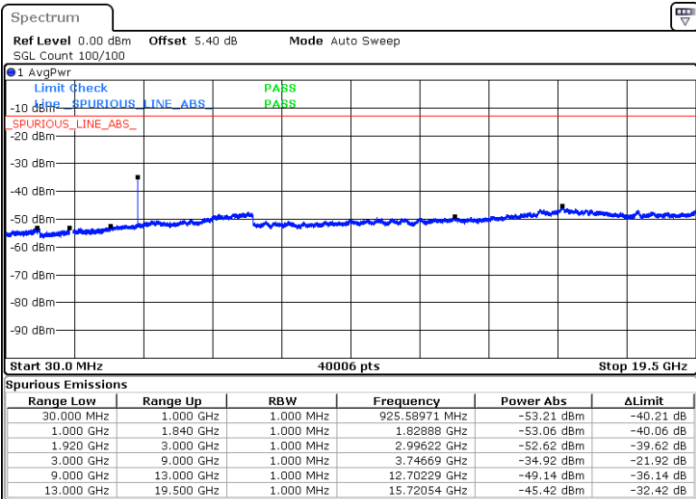

LTE Band 2 / 15MHz

Lowest Channel / QPSK

Lowest Channel / 16QAM

Date: 5 JUL 2019 02:29:20

Date: 5 JUL 2019 02:30:15

Middle Channel / QPSK

Middle Channel / 16QAM

Date: 5 JUL 2019 02:31:50

Date: 5 JUL 2019 02:32:45

LTE Band 2 / 15MHz

Highest Channel / QPSK

Date: 5 JUL 2019 02:38:50

Highest Channel / 16QAM

Date: 5 JUL 2019 02:39:45

LTE Band 2 / 20MHz

Lowest Channel / QPSK