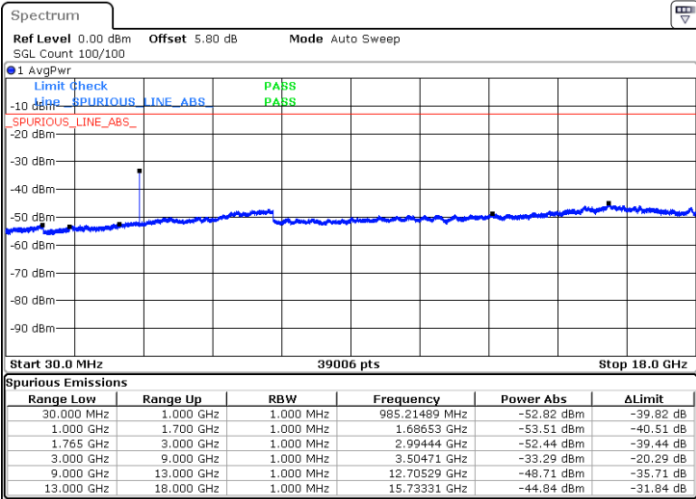

LTE Band 4 / 1.4MHz

Highest Channel / QPSK

Date: 6 JUL 2019 20:39:59

Highest Channel / 16QAM

Date: 6 JUL 2019 20:40:55

LTE Band 4 / 3MHz

Lowest Channel / QPSK

Date: 6 JUL 2019 20:47:00

Lowest Channel / 16QAM

Date: 6 JUL 2019 20:47:55

LTE Band 4 / 3MHz

Middle Channel / QPSK

Middle Channel / 16QAM

Date: 6 JUL 2019 20:49:30

Date: 6 JUL 2019 20:50:25

Highest Channel / QPSK

Highest Channel / 16QAM

Date: 6 JUL 2019 20:56:31

Date: 6 JUL 2019 20:57:26

LTE Band 4 / 5MHz

Lowest Channel / QPSK

Lowest Channel / 16QAM

Date: 6 JUL 2019 21:03:31

Date: 6 JUL 2019 21:04:26