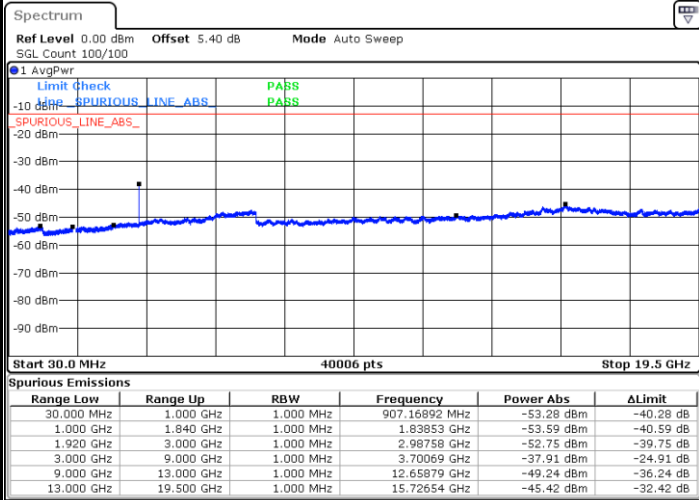

Highest Channel / QPSK

Highest Channel / 16QAM

Date: 5 JUL 2019 02:55:20

Date: 5 JUL 2019 02:56:15

LTE Band 2 / 1.4MHz

Lowest Channel / 64QAM

Middle Channel / 64QAM

Date: 5 JUL 2019 03:30:12

Date: 5 JUL 2019 03:31:07

Highest Channel / 64QAM

Date: 5 JUL 2019 03:32:02

LTE Band 2 / 3MHz

Lowest Channel / 64QAM

Date: 5 JUL 2019 03:32:57

Middle Channel / 64QAM

Date: 5 JUL 2019 03:33:51