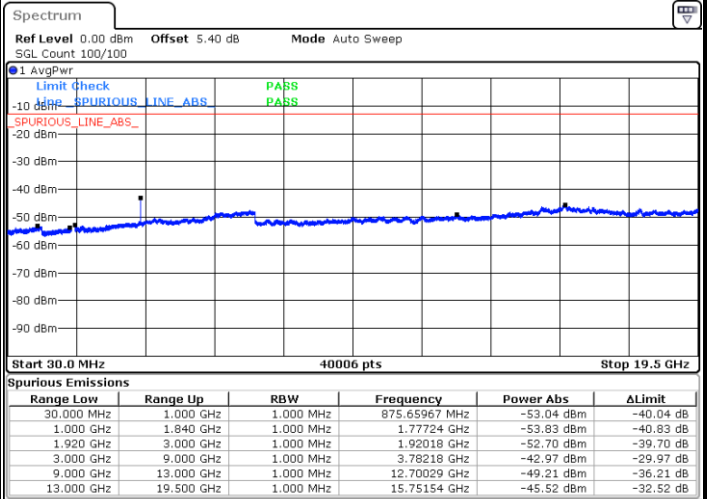

Date: 5 JUL 2019 02:32:45

LTE Band 2 / 15MHz

Highest Channel / QPSK

Date: 5 JUL 2019 02:38:50

Highest Channel / 16QAM

Date: 5 JUL 2019 02:39:45

LTE Band 2 / 20MHz

Lowest Channel / QPSK

Date: 5 JUL 2019 02:45:50

Lowest Channel / 16QAM

Date: 5 JUL 2019 02:46:45

LTE Band 2 / 20MHz

Middle Channel / QPSK

Middle Channel / 16QAM

Date: 5 JUL 2019 02:48:20

Date: 5 JUL 2019 02:49:15

Highest Channel / QPSK

Highest Channel / 16QAM

Date: 5 JUL 2019 02:55:20

Date: 5 JUL 2019 02:56:15

LTE Band 2 / 1.4MHz

Lowest Channel / 64QAM

Middle Channel / 64QAM

Date: 5 JUL 2019 03:30:12