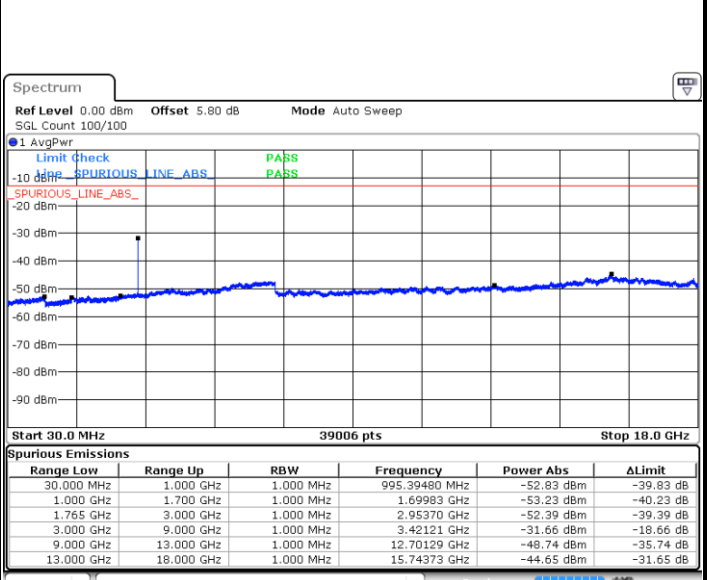

Middle Channel / QPSK

Middle Channel / 16QAM

Date: 6 JUL 2019 21:06:01

Date: 6 JUL 2019 21:06:56

LTE Band 4 / 5MHz

Highest Channel / QPSK

Date: 6 JUL 2019 21:13:01

Highest Channel / 16QAM

Date: 6 JUL 2019 21:13:56

LTE Band 4 / 10MHz

Lowest Channel / QPSK

Date: 6 JUL 2019 21:20:01

Lowest Channel / 16QAM

Date: 6 JUL 2019 21:20:56

LTE Band 4 / 10MHz

Middle Channel / QPSK

Middle Channel / 16QAM

Date: 6 JUL 2019 21:22:31

Date: 6 JUL 2019 21:23:26

Highest Channel / QPSK

Highest Channel / 16QAM

Date: 6 JUL 2019 21:29:32

Date: 6 JUL 2019 21:30:27

LTE Band 4 / 15MHz