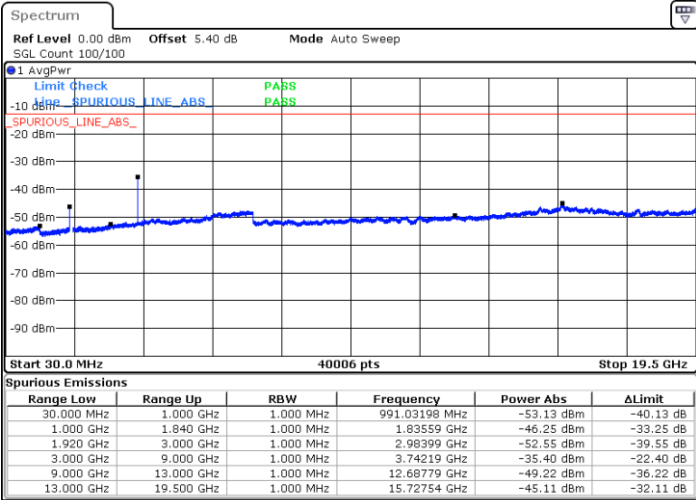

Date: 5 JUL 2019 02:32:45

LTE Band 2 / 15MHz

Highest Channel / QPSK

Date: 5 JUL 2019 02:38:50

Highest Channel / 16QAM

Date: 5 JUL 2019 02:39:45

LTE Band 2 / 20MHz

Lowest Channel / QPSK

Date: 5 JUL 2019 02:45:50

Lowest Channel / 16QAM

Date: 5 JUL 2019 02:46:45

LTE Band 2 / 20MHz

Middle Channel / QPSK

Middle Channel / 16QAM

Date: 5 JUL 2019 02:48:20

Date: 5 JUL 2019 02:49:15

Highest Channel / QPSK

Highest Channel / 16QAM

Date: 5 JUL 2019 02:55:20

Date: 5 JUL 2019 02:56:15

LTE Band 2 / 1.4MHz

Lowest Channel / 64QAM

Middle Channel / 64QAM

Date: 5 JUL 2019 03:30:12