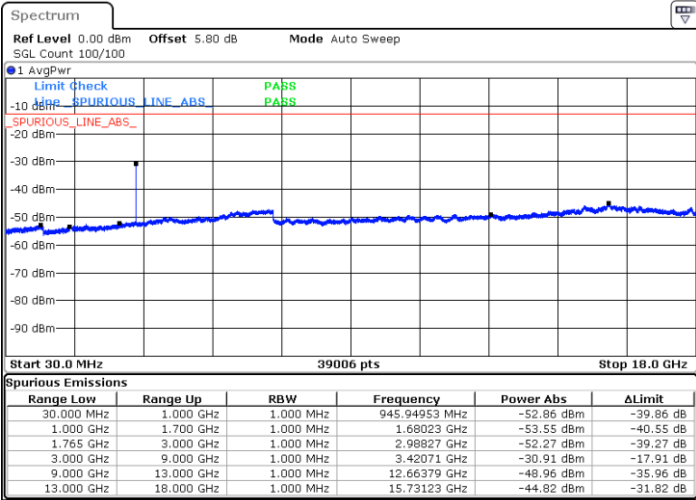

Date: 5 JUL 2019 03:37:31

LTE Band 2 / 10MHz

Lowest Channel / 64QAM

Middle Channel / 64QAM

Date: 5 JUL 2019 03:38:26

Date: 5 JUL 2019 03:39:21

Highest Channel / 64QAM

Date: 5 JUL 2019 03:40:15

LTE Band 2 / 20MHz

Lowest Channel / 64QAM

Date: 5 JUL 2019 03:43:55

Middle Channel / 64QAM

Date: 5 JUL 2019 03:44:50

Highest Channel / 64QAM

Date: 5 JUL 2019 03:45:45

LTE Band 4 / 1.4MHz

Lowest Channel / QPSK

Lowest Channel / 16QAM

Date: 6 JUL 2019 20:30:29

Date: 6 JUL 2019 20:31:24

Middle Channel / QPSK

Middle Channel / 16QAM

Date: 6 JUL 2019 20:32:59

Date: 6 JUL 2019 20:33:54

LTE Band 4 / 1.4MHz

Highest Channel / QPSK

Date: 6 JUL 2019 20:39:59

Highest Channel / 16QAM

Date: 6 JUL 2019 20:40:55

LTE Band 4 / 3MHz

Lowest Channel / QPSK

Date: 6 JUL 2019 20:47:00