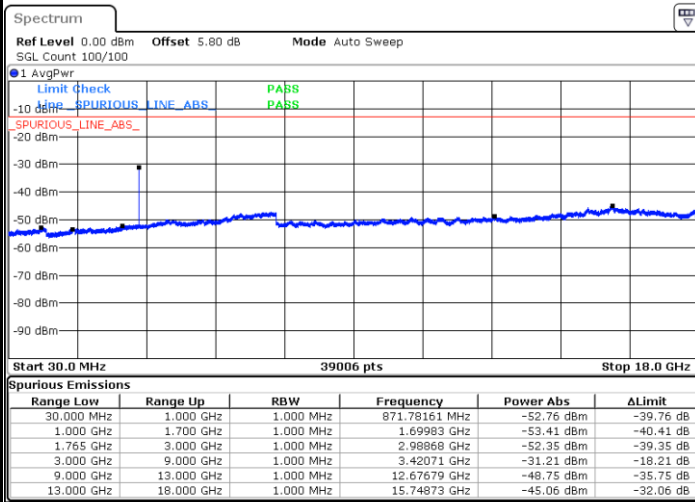

LTE Band 4 / 1.4MHz

Highest Channel / QPSK

Date: 6 JUL 2019 20:39:59

Highest Channel / 16QAM

Date: 6 JUL 2019 20:40:55

LTE Band 4 / 3MHz

Lowest Channel / QPSK

Date: 6 JUL 2019 20:47:00

Lowest Channel / 16QAM

Date: 6 JUL 2019 20:47:55

LTE Band 4 / 3MHz

Middle Channel / QPSK

Middle Channel / 16QAM

Date: 6 JUL 2019 20:49:30

Date: 6 JUL 2019 20:50:25

Highest Channel / QPSK