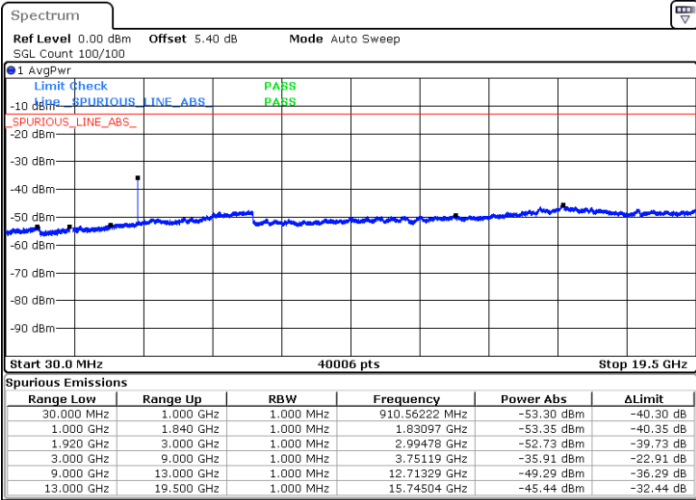

LTE Band 2 / 10MHz

Middle Channel / QPSK

Middle Channel / 16QAM

Date: 5 JUL 2019 02:15:20

Date: 5 JUL 2019 02:16:15