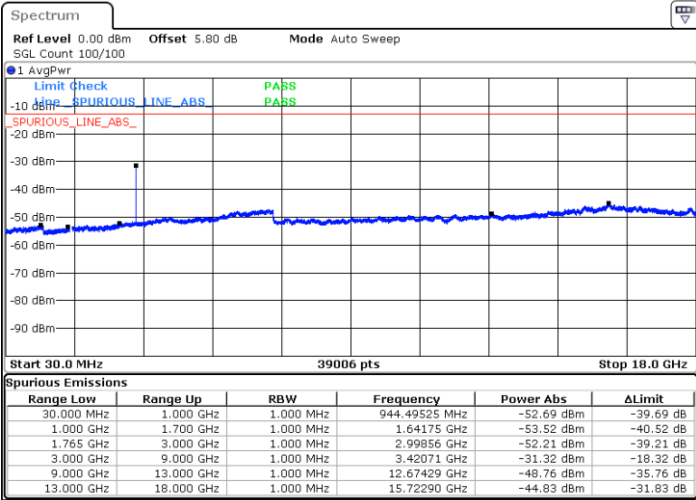

Lowest Channel / 16QAM

Date: 6 JUL 2019 20:47:55

LTE Band 4 / 3MHz

Middle Channel / QPSK

Middle Channel / 16QAM

Date: 6 JUL 2019 20:49:30

Date: 6 JUL 2019 20:50:25

Highest Channel / QPSK

Highest Channel / 16QAM

Date: 6 JUL 2019 20:56:31

Date: 6 JUL 2019 20:57:26

LTE Band 4 / 5MHz

Lowest Channel / QPSK

Lowest Channel / 16QAM

Date: 6 JUL 2019 21:03:31

Date: 6 JUL 2019 21:04:26

Middle Channel / QPSK

Middle Channel / 16QAM

Date: 6 JUL 2019 21:06:01

Date: 6 JUL 2019 21:06:56

LTE Band 4 / 5MHz

Highest Channel / QPSK

Date: 6 JUL 2019 21:13:01

Highest Channel / 16QAM