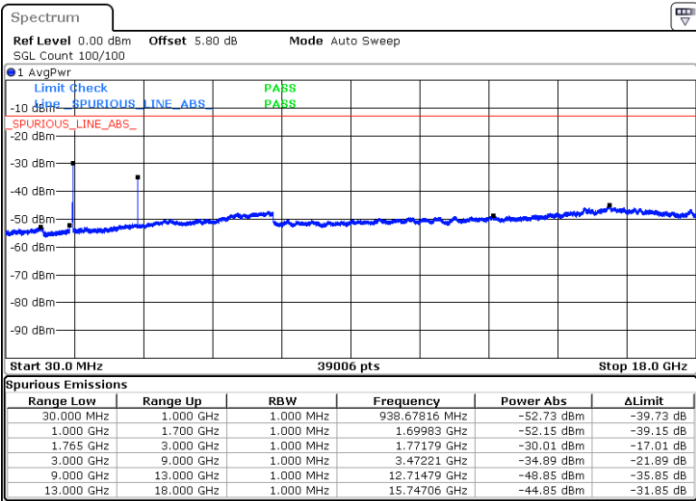

LTE Band 4 / 15MHz

Highest Channel / QPSK

Date: 6 JUL 2019 21:46:02

Highest Channel / 16QAM

Date: 6 JUL 2019 21:46:57

LTE Band 4 / 20MHz

Lowest Channel / QPSK

Date: 6 JUL 2019 21:53:02

Lowest Channel / 16QAM

Date: 6 JUL 2019 21:53:57

LTE Band 4 / 20MHz

Middle Channel / QPSK

Middle Channel / 16QAM

Date: 6 JUL 2019 21:55:32

Date: 6 JUL 2019 21:56:27

Highest Channel / QPSK

Highest Channel / 16QAM

Date: 6 JUL 2019 22:02:33

Date: 6 JUL 2019 22:03:27

LTE Band 4 / 1.4MHz

Lowest Channel / 64QAM

Middle Channel / 64QAM

Date: 6 JUL 2019 22:10:06

Date: 6 JUL 2019 22:11:21

Highest Channel / 64QAM

Date: 6 JUL 2019 22:14:51

LTE Band 4 / 10MHz

Lowest Channel / 64QAM

Middle Channel / 64QAM

Date: 6 JUL 2019 22:34:53

Date: 6 JUL 2019 22:36:08

Highest Channel / 64QAM