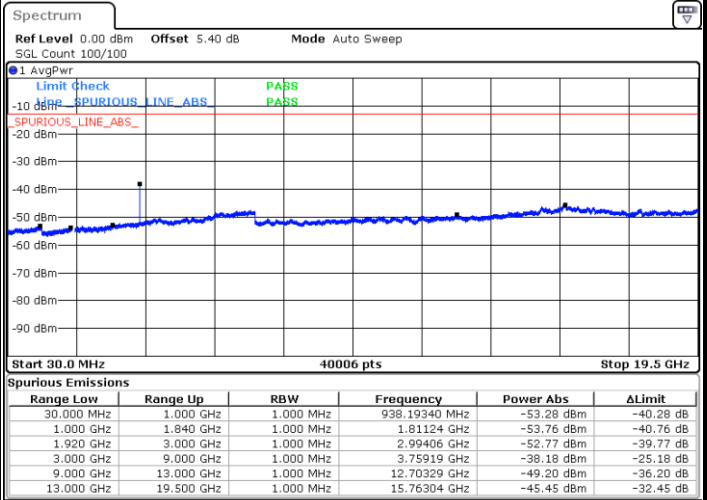

Highest Channel / QPSK

Highest Channel / 16QAM

Date: 5 JUL 2019 02:55:20

Date: 5 JUL 2019 02:56:15

LTE Band 2 / 1.4MHz

Lowest Channel / 64QAM

Middle Channel / 64QAM

Date: 5 JUL 2019 03:30:12

Date: 5 JUL 2019 03:31:07

Highest Channel / 64QAM

Date: 5 JUL 2019 03:32:02

LTE Band 2 / 3MHz

Lowest Channel / 64QAM

Date: 5 JUL 2019 03:32:57

Middle Channel / 64QAM

Date: 5 JUL 2019 03:33:51