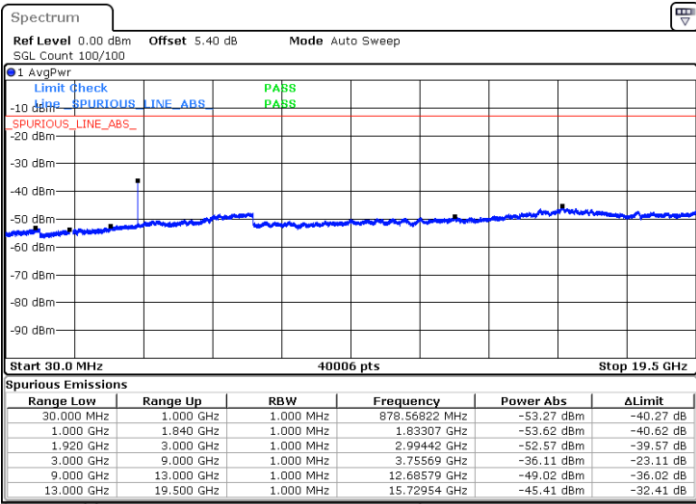

LTE Band 2 / 5MHz

Lowest Channel / QPSK

Lowest Channel / 16QAM

Date: 5 JUL 2019 01:56:20

Date: 5 JUL 2019 01:57:15

Middle Channel / QPSK

Middle Channel / 16QAM

Date: 5 JUL 2019 01:58:50

Date: 5 JUL 2019 01:59:45

LTE Band 2 / 5MHz

Highest Channel / QPSK

Highest Channel / 16QAM

LTE Band 2 / 10MHz

Lowest Channel / QPSK

Lowest Channel / 16QAM

LTE Band 2 / 10MHz