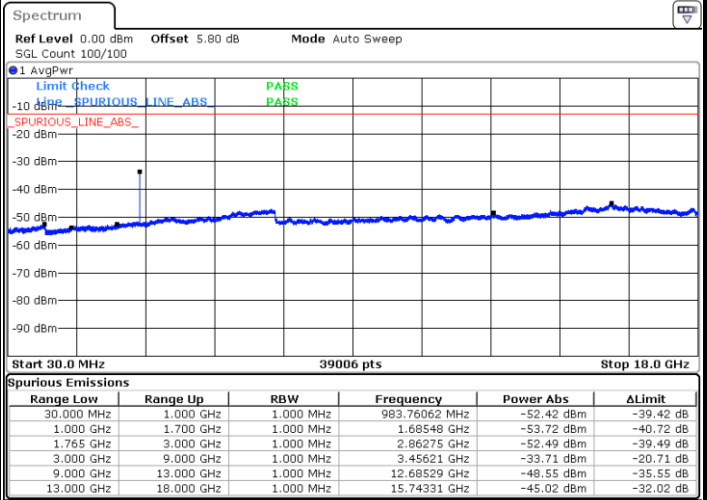

Highest Channel / 16QAM

Date: 6 JUL 2019 22:02:33

Date: 6 JUL 2019 22:03:27

LTE Band 4 / 1.4MHz

Lowest Channel / 64QAM

Middle Channel / 64QAM

Date: 6 JUL 2019 22:10:06

Date: 6 JUL 2019 22:11:21

Highest Channel / 64QAM

Date: 6 JUL 2019 22:14:51

LTE Band 4 / 10MHz

Lowest Channel / 64QAM

Middle Channel / 64QAM

Date: 6 JUL 2019 22:34:53

Date: 6 JUL 2019 22:36:08

Highest Channel / 64QAM