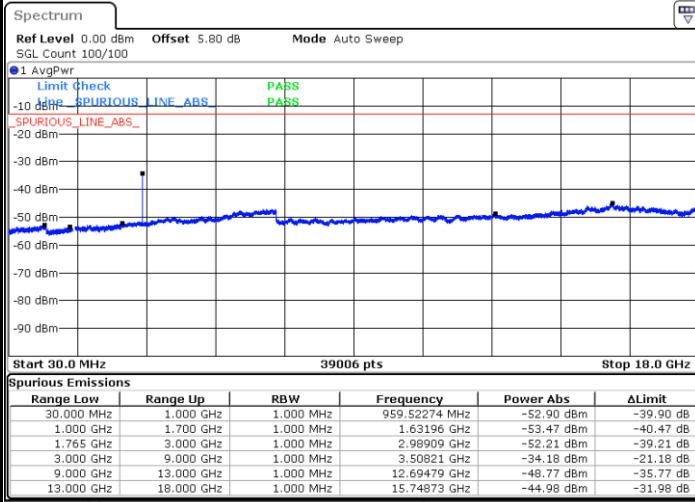

LTE Band 2 / 20MHz

Lowest Channel / 64QAM

Date: 5 JUL 2019 03:43:55

Middle Channel / 64QAM

Date: 5 JUL 2019 03:44:50

Highest Channel / 64QAM

Date: 5 JUL 2019 03:45:45

LTE Band 4 / 1.4MHz

Lowest Channel / QPSK

Lowest Channel / 16QAM

Date: 6 JUL 2019 20:30:29

Date: 6 JUL 2019 20:31:24

Middle Channel / QPSK

Middle Channel / 16QAM

Date: 6 JUL 2019 20:32:59

Date: 6 JUL 2019 20:33:54

LTE Band 4 / 1.4MHz

Highest Channel / QPSK

Date: 6 JUL 2019 20:39:59

Highest Channel / 16QAM

Date: 6 JUL 2019 20:40:55

LTE Band 4 / 3MHz

Lowest Channel / QPSK

Date: 6 JUL 2019 20:47:00