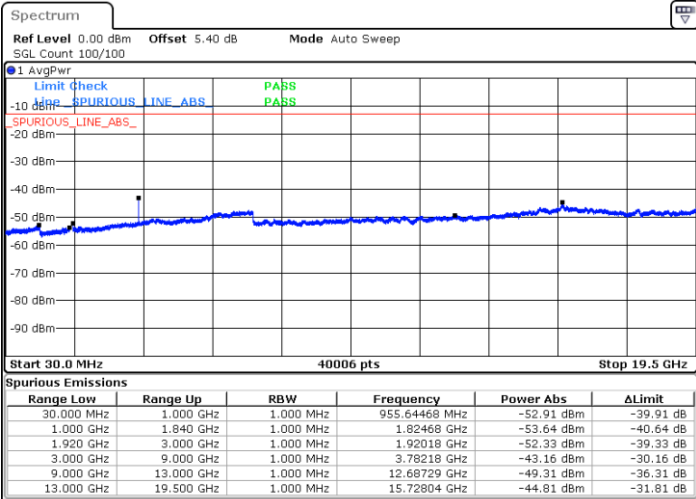

Date: 5 JUL 2019 02:32:45

LTE Band 2 / 15MHz

Highest Channel / QPSK

Date: 5 JUL 2019 02:38:50

Highest Channel / 16QAM

Date: 5 JUL 2019 02:39:45

LTE Band 2 / 20MHz

Lowest Channel / QPSK

Date: 5 JUL 2019 02:45:50

Lowest Channel / 16QAM

Date: 5 JUL 2019 02:46:45

LTE Band 2 / 20MHz

Middle Channel / QPSK

Middle Channel / 16QAM

Date: 5 JUL 2019 02:48:20

Date: 5 JUL 2019 02:49:15

Highest Channel / QPSK

Highest Channel / 16QAM

Date: 5 JUL 2019 02:55:20

Date: 5 JUL 2019 02:56:15

LTE Band 2 / 1.4MHz

Lowest Channel / 64QAM

Middle Channel / 64QAM

Date: 5 JUL 2019 03:30:12