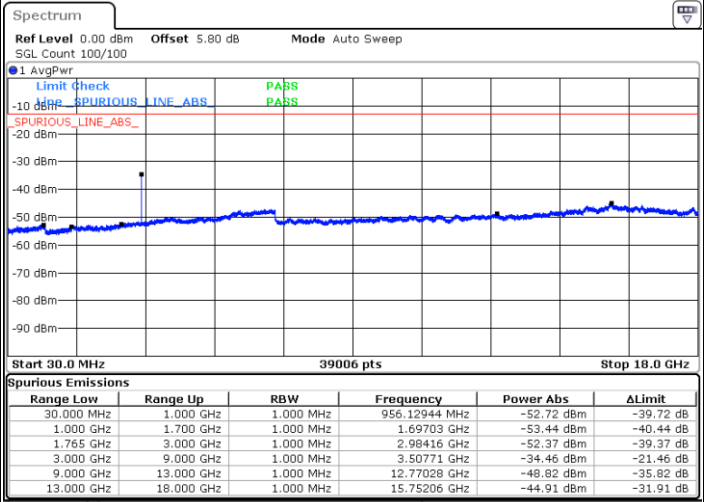

LTE Band 2 / 20MHz

Lowest Channel / 64QAM

Date: 5 JUL 2019 03:43:55

Middle Channel / 64QAM

Date: 5 JUL 2019 03:44:50

Highest Channel / 64QAM

Date: 5 JUL 2019 03:45:45

LTE Band 4 / 1.4MHz

Lowest Channel / QPSK

Lowest Channel / 16QAM

Date: 6 JUL 2019 20:30:29

Date: 6 JUL 2019 20:31:24

Middle Channel / QPSK

Middle Channel / 16QAM

Date: 6 JUL 2019 20:32:59

Date: 6 JUL 2019 20:33:54

LTE Band 4 / 1.4MHz

Highest Channel / QPSK

Date: 6 JUL 2019 20:39:59

Highest Channel / 16QAM

Date: 6 JUL 2019 20:40:55

LTE Band 4 / 3MHz

Lowest Channel / QPSK

Date: 6 JUL 2019 20:47:00