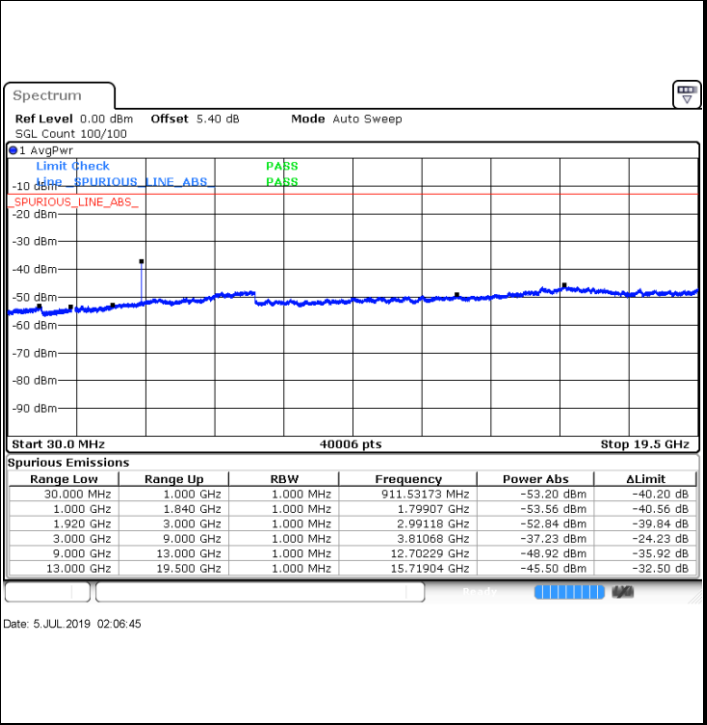

LTE Band 2 / 5MHz

Lowest Channel / QPSK

Lowest Channel / 16QAM

Date: 5 JUL 2019 01:56:20

Date: 5 JUL 2019 01:57:15

Middle Channel / QPSK

Middle Channel / 16QAM

Date: 5 JUL 2019 01:58:50

Date: 5 JUL 2019 01:59:45

LTE Band 2 / 5MHz

Highest Channel / QPSK

Highest Channel / 16QAM

LTE Band 2 / 10MHz

Lowest Channel / QPSK

Lowest Channel / 16QAM

LTE Band 2 / 10MHz

Middle Channel / QPSK

Middle Channel / 16QAM

Date: 5 JUL 2019 02:15:20

Date: 5 JUL 2019 02:16:15

Highest Channel / QPSK

Highest Channel / 16QAM

Date: 5 JUL 2019 02:22:20

Date: 5 JUL 2019 02:23:15

LTE Band 2 / 15MHz

Lowest Channel / QPSK

Lowest Channel / 16QAM

Date: 5 JUL 2019 02:29:20

Date: 5 JUL 2019 02:30:15

Middle Channel / QPSK

Middle Channel / 16QAM

Date: 5 JUL 2019 02:31:50