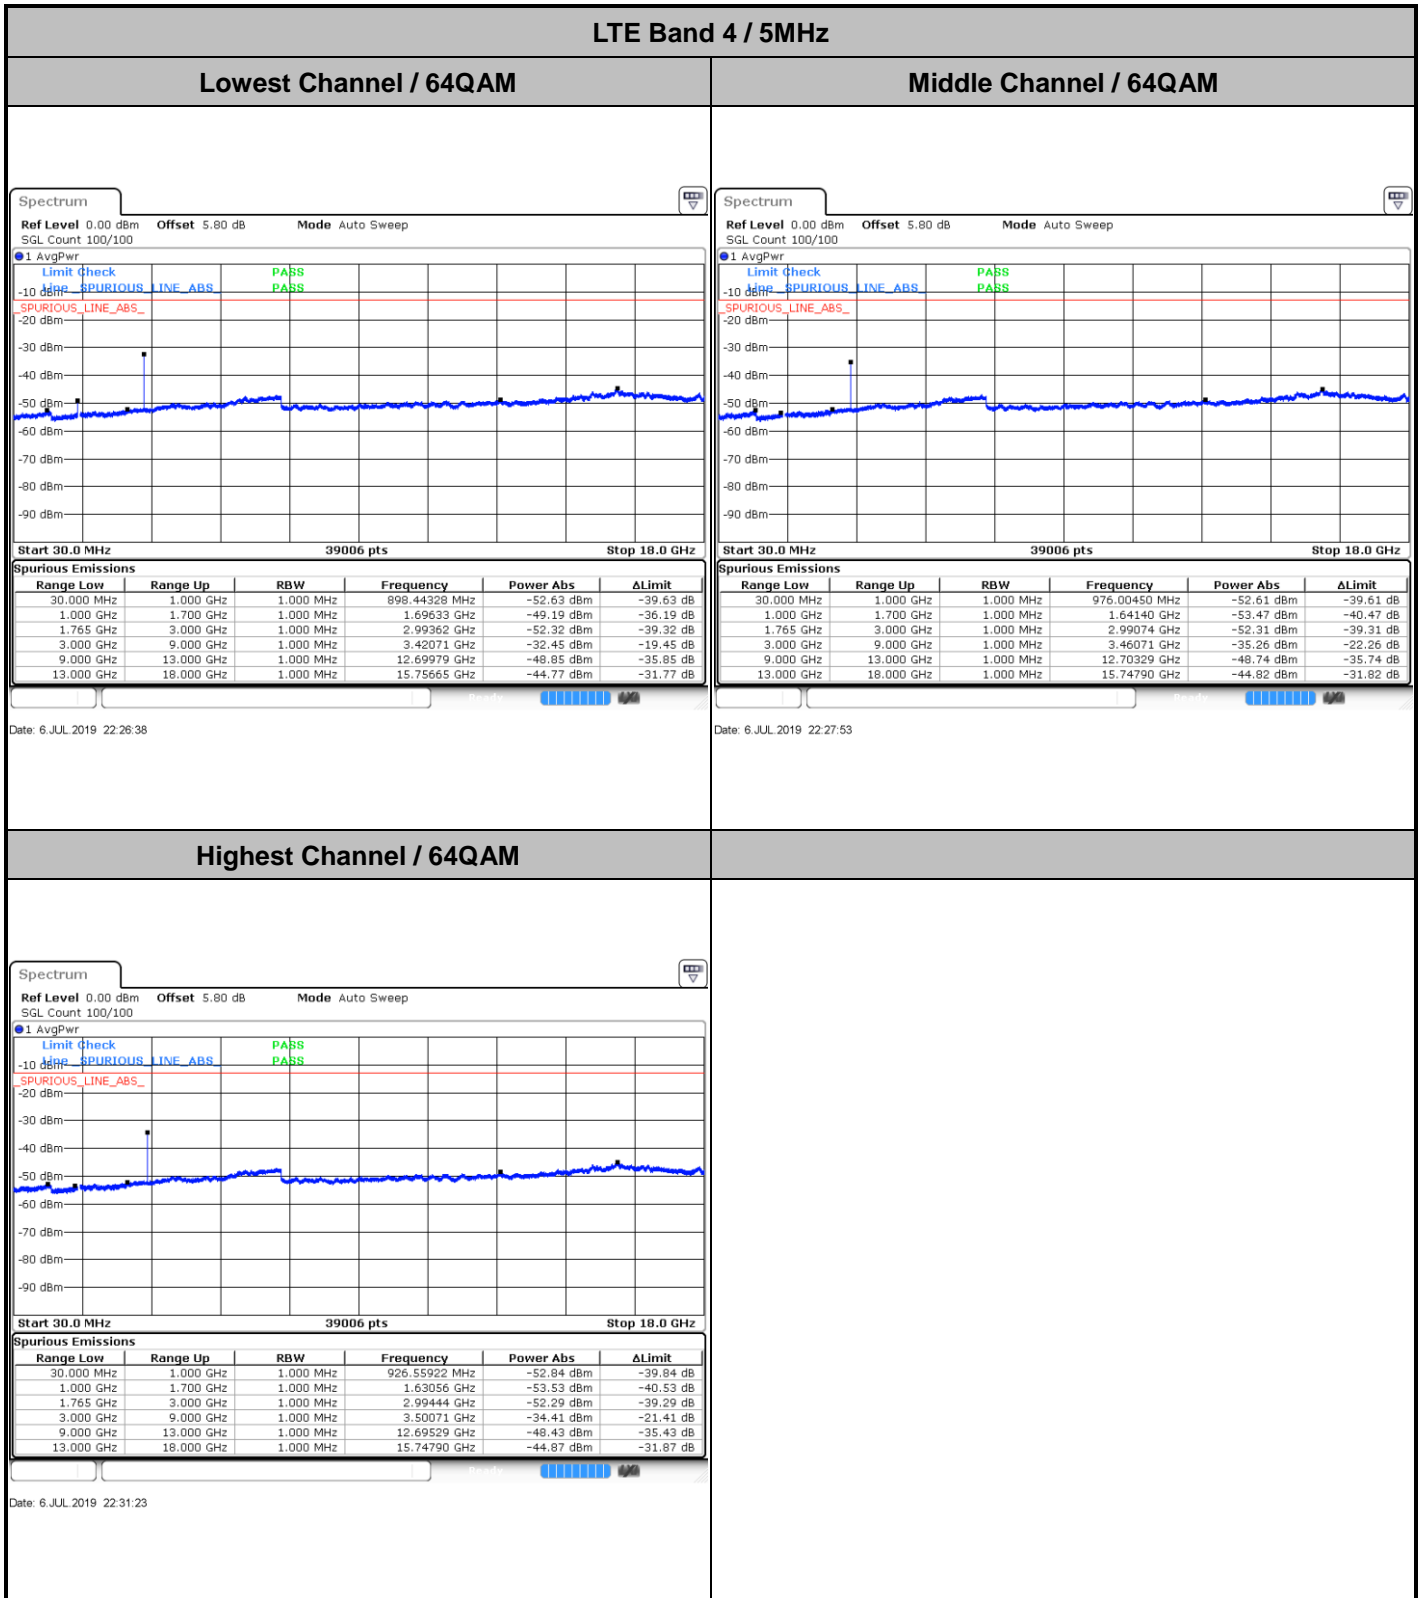

LTE Band 4 / 15MHz

Highest Channel / QPSK

Date: 6 JUL 2019 21:46:02

Highest Channel / 16QAM

Date: 6 JUL 2019 21:46:57

LTE Band 4 / 20MHz

Lowest Channel / QPSK

Date: 6 JUL 2019 21:53:02

Lowest Channel / 16QAM

Date: 6 JUL 2019 21:53:57

LTE Band 4 / 20MHz

Middle Channel / QPSK

Middle Channel / 16QAM

Date: 6 JUL 2019 21:55:32

Date: 6 JUL 2019 21:56:27

Highest Channel / QPSK

Highest Channel / 16QAM

Date: 6 JUL 2019 22:02:33

Date: 6 JUL 2019 22:03:27

LTE Band 4 / 1.4MHz

Lowest Channel / 64QAM

Middle Channel / 64QAM

Date: 6 JUL 2019 22:10:06

Date: 6 JUL 2019 22:11:21

Highest Channel / 64QAM

Date: 6 JUL 2019 22:14:51

LTE Band 4 / 10MHz

Lowest Channel / 64QAM

Middle Channel / 64QAM

Date: 6 JUL 2019 22:34:53

Date: 6 JUL 2019 22:36:08

Highest Channel / 64QAM