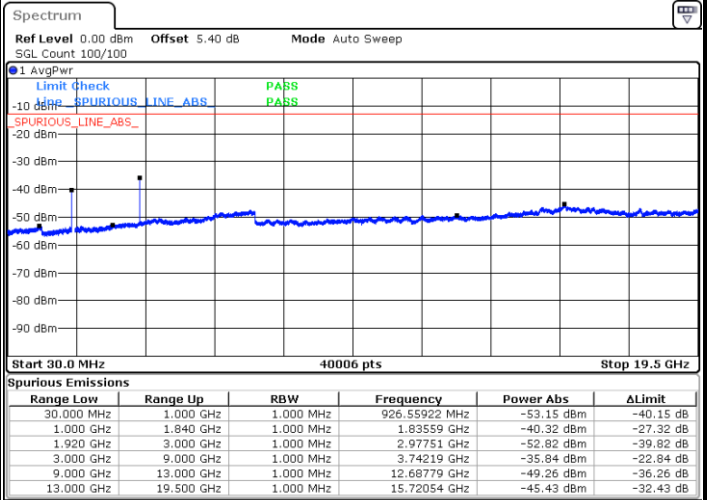

Date: 5 JUL 2019 02:32:45

LTE Band 2 / 15MHz

Highest Channel / QPSK

Date: 5 JUL 2019 02:38:50

Highest Channel / 16QAM

Date: 5 JUL 2019 02:39:45

LTE Band 2 / 20MHz

Lowest Channel / QPSK

Date: 5 JUL 2019 02:45:50

Lowest Channel / 16QAM

Date: 5 JUL 2019 02:46:45

LTE Band 2 / 20MHz

Middle Channel / QPSK

Middle Channel / 16QAM

Date: 5 JUL 2019 02:48:20

Date: 5 JUL 2019 02:49:15

Highest Channel / QPSK

Highest Channel / 16QAM

Date: 5 JUL 2019 02:55:20

Date: 5 JUL 2019 02:56:15

LTE Band 2 / 1.4MHz

Lowest Channel / 64QAM

Middle Channel / 64QAM

Date: 5 JUL 2019 03:30:12