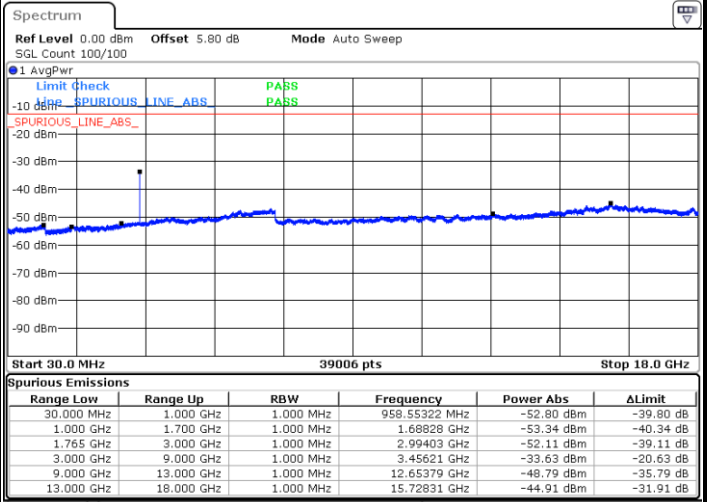

Middle Channel / QPSK

Middle Channel / 16QAM

Date: 6 JUL 2019 21:06:01

Date: 6 JUL 2019 21:06:56

LTE Band 4 / 5MHz

Highest Channel / QPSK

Date: 6 JUL 2019 21:13:01

Highest Channel / 16QAM

Date: 6 JUL 2019 21:13:56

LTE Band 4 / 10MHz

Lowest Channel / QPSK

Date: 6 JUL 2019 21:20:01

Lowest Channel / 16QAM

Date: 6 JUL 2019 21:20:56

LTE Band 4 / 10MHz

Middle Channel / QPSK

Middle Channel / 16QAM

Date: 6 JUL 2019 21:22:31

Date: 6 JUL 2019 21:23:26

Highest Channel / QPSK

Highest Channel / 16QAM

Date: 6 JUL 2019 21:29:32

Date: 6 JUL 2019 21:30:27

LTE Band 4 / 15MHz