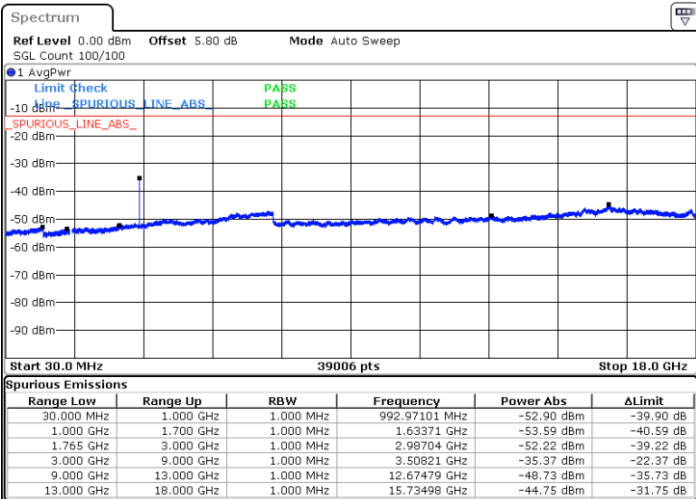

LTE Band 4 / 15MHz

Highest Channel / QPSK

Date: 6 JUL 2019 21:46:02

Highest Channel / 16QAM

Date: 6 JUL 2019 21:46:57

LTE Band 4 / 20MHz

Lowest Channel / QPSK

Date: 6 JUL 2019 21:53:02

Lowest Channel / 16QAM

Date: 6 JUL 2019 21:53:57

LTE Band 4 / 20MHz

Middle Channel / QPSK

Middle Channel / 16QAM

Date: 6 JUL 2019 21:55:32

Date: 6 JUL 2019 21:56:27

Highest Channel / QPSK

Highest Channel / 16QAM

Date: 6 JUL 2019 22:02:33

Date: 6 JUL 2019 22:03:27

LTE Band 4 / 1.4MHz

Lowest Channel / 64QAM

Middle Channel / 64QAM

Date: 6 JUL 2019 22:10:06

Date: 6 JUL 2019 22:11:21

Highest Channel / 64QAM

Date: 6 JUL 2019 22:14:51

LTE Band 4 / 10MHz

Lowest Channel / 64QAM

Middle Channel / 64QAM

Date: 6 JUL 2019 22:34:53

Date: 6 JUL 2019 22:36:08

Highest Channel / 64QAM