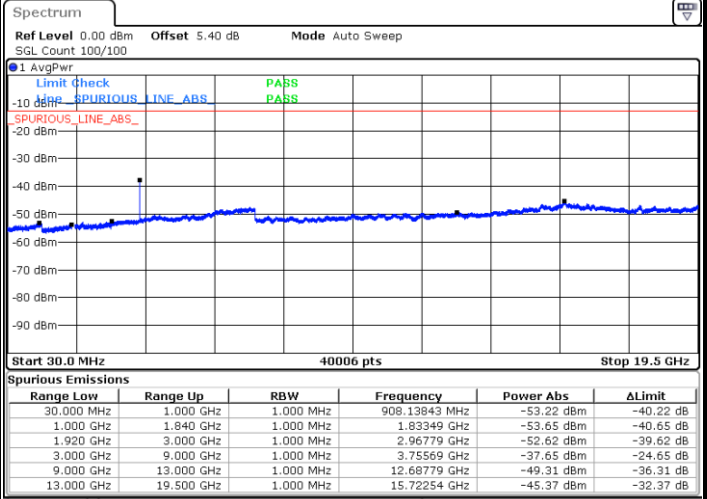

Date: 5 JUL 2019 03:31:07

Highest Channel / 64QAM

Date: 5 JUL 2019 03:32:02

LTE Band 2 / 3MHz

Lowest Channel / 64QAM

Date: 5 JUL 2019 03:32:57

Middle Channel / 64QAM

Date: 5 JUL 2019 03:33:51

Highest Channel / 64QAM

Date: 5 JUL 2019 03:34:46

LTE Band 2 / 5MHz

Lowest Channel / 64QAM

Middle Channel / 64QAM

Date: 5 JUL 2019 03:35:41

Date: 5 JUL 2019 03:36:36

Highest Channel / 64QAM

Date: 5 JUL 2019 03:37:31

LTE Band 2 / 10MHz

Lowest Channel / 64QAM

Middle Channel / 64QAM

Date: 5 JUL 2019 03:38:26

Date: 5 JUL 2019 03:39:21

Highest Channel / 64QAM

Date: 5 JUL 2019 03:40:15