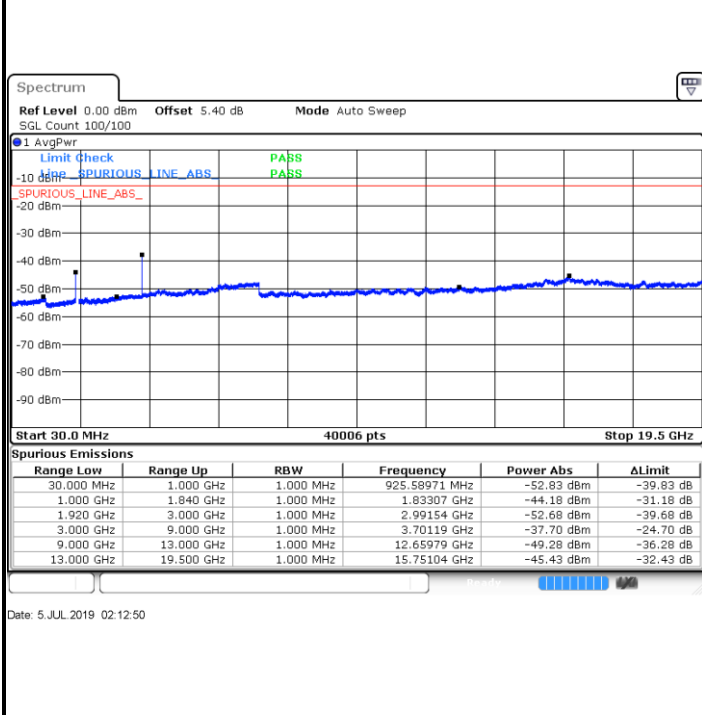

LTE Band 2 / 5MHz

Lowest Channel / QPSK

Lowest Channel / 16QAM

Date: 5 JUL 2019 01:56:20

Date: 5 JUL 2019 01:57:15

Middle Channel / QPSK

Middle Channel / 16QAM

Date: 5 JUL 2019 01:58:50

Date: 5 JUL 2019 01:59:45

LTE Band 2 / 5MHz

Highest Channel / QPSK

Highest Channel / 16QAM

LTE Band 2 / 10MHz

Lowest Channel / QPSK

Lowest Channel / 16QAM

LTE Band 2 / 10MHz