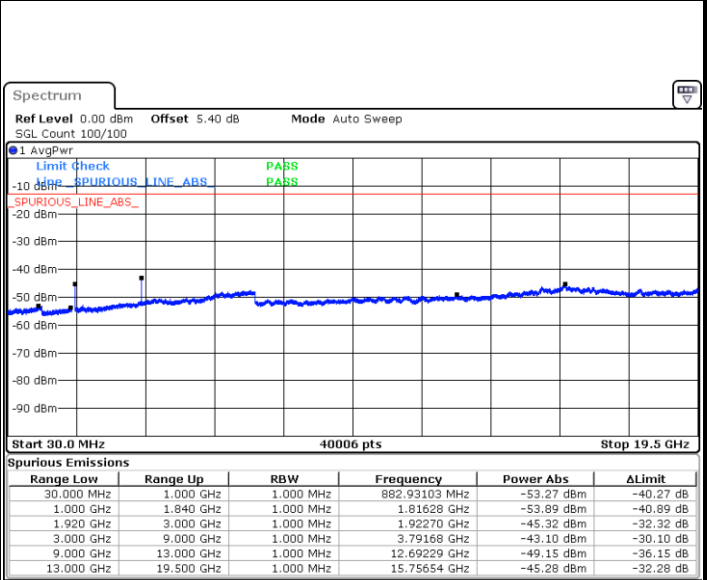

LTE Band 2 / 15MHz

Lowest Channel / QPSK

Lowest Channel / 16QAM

Date: 5 JUL 2019 02:29:20

Date: 5 JUL 2019 02:30:15

Middle Channel / QPSK

Middle Channel / 16QAM

Date: 5 JUL 2019 02:31:50

Date: 5 JUL 2019 02:32:45

LTE Band 2 / 15MHz

Highest Channel / QPSK

Date: 5 JUL 2019 02:38:50

Highest Channel / 16QAM

Date: 5 JUL 2019 02:39:45

LTE Band 2 / 20MHz

Lowest Channel / QPSK

Date: 5 JUL 2019 02:45:50

Lowest Channel / 16QAM

Date: 5 JUL 2019 02:46:45

LTE Band 2 / 20MHz

Middle Channel / QPSK

Middle Channel / 16QAM

Date: 5 JUL 2019 02:48:20

Date: 5 JUL 2019 02:49:15

Highest Channel / QPSK

Highest Channel / 16QAM

Date: 5 JUL 2019 02:55:20

Date: 5 JUL 2019 02:56:15

LTE Band 2 / 1.4MHz

Lowest Channel / 64QAM

Middle Channel / 64QAM

Date: 5 JUL 2019 03:30:12