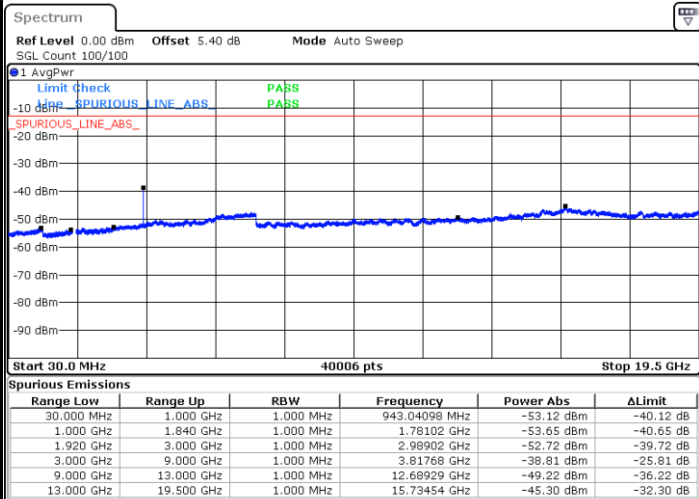

Highest Channel / QPSK

Highest Channel / 16QAM

Date: 5 JUL 2019 02:55:20

Date: 5 JUL 2019 02:56:15

LTE Band 2 / 1.4MHz

Lowest Channel / 64QAM

Middle Channel / 64QAM

Date: 5 JUL 2019 03:30:12

Date: 5 JUL 2019 03:31:07

Highest Channel / 64QAM

Date: 5 JUL 2019 03:32:02

LTE Band 2 / 3MHz

Lowest Channel / 64QAM

Date: 5 JUL 2019 03:32:57

Middle Channel / 64QAM

Date: 5 JUL 2019 03:33:51