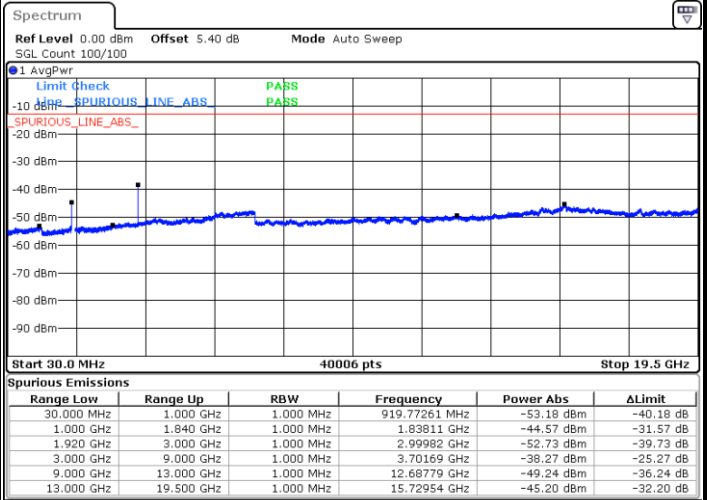

Date: 5 JUL 2019 01:59:45

LTE Band 2 / 5MHz

Highest Channel / QPSK

Highest Channel / 16QAM

LTE Band 2 / 10MHz

Lowest Channel / QPSK

Lowest Channel / 16QAM

LTE Band 2 / 10MHz

LTE Band 2 / 15MHz

Lowest Channel / QPSK

Lowest Channel / 16QAM

Date: 5 JUL 2019 02:29:20

Date: 5 JUL 2019 02:30:15

Middle Channel / QPSK

Middle Channel / 16QAM

Date: 5 JUL 2019 02:31:50