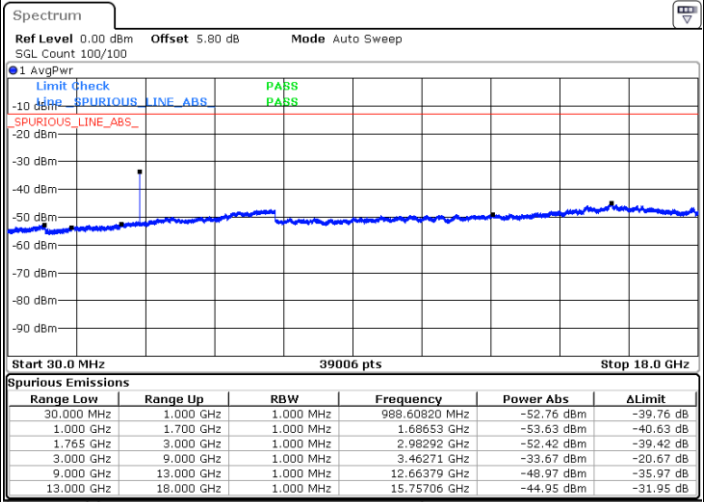

LTE Band 4 / 1.4MHz

Highest Channel / QPSK

Date: 6 JUL 2019 20:39:59

Highest Channel / 16QAM

Date: 6 JUL 2019 20:40:55

LTE Band 4 / 3MHz

Lowest Channel / QPSK

Date: 6 JUL 2019 20:47:00

Lowest Channel / 16QAM

Date: 6 JUL 2019 20:47:55

LTE Band 4 / 3MHz

Middle Channel / QPSK

Middle Channel / 16QAM

Date: 6 JUL 2019 20:49:30

Date: 6 JUL 2019 20:50:25

Highest Channel / QPSK

Highest Channel / 16QAM

Date: 6 JUL 2019 20:56:31

Date: 6 JUL 2019 20:57:26

LTE Band 4 / 5MHz

Lowest Channel / QPSK

Lowest Channel / 16QAM

Date: 6 JUL 2019 21:03:31

Date: 6 JUL 2019 21:04:26

Middle Channel / QPSK

Middle Channel / 16QAM

Date: 6 JUL 2019 21:06:01

Date: 6 JUL 2019 21:06:56

LTE Band 4 / 5MHz

Highest Channel / QPSK

Date: 6 JUL 2019 21:13:01

Highest Channel / 16QAM