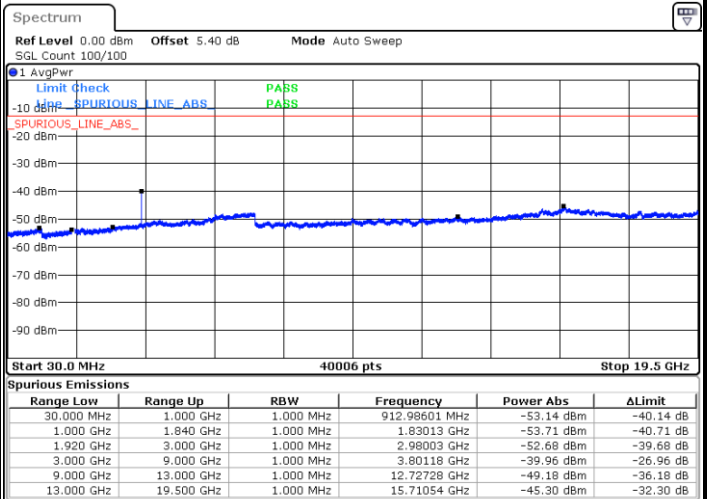

Date: 5 JUL 2019 01:59:45

LTE Band 2 / 5MHz

Highest Channel / QPSK

Highest Channel / 16QAM

LTE Band 2 / 10MHz

Lowest Channel / QPSK

Lowest Channel / 16QAM

LTE Band 2 / 10MHz

Middle Channel / QPSK

Middle Channel / 16QAM

Date: 5 JUL 2019 02:15:20

Date: 5 JUL 2019 02:16:15

Highest Channel / QPSK

Highest Channel / 16QAM

Date: 5 JUL 2019 02:22:20

Date: 5 JUL 2019 02:23:15

LTE Band 2 / 15MHz

Lowest Channel / QPSK

Lowest Channel / 16QAM

Date: 5 JUL 2019 02:29:20

Date: 5 JUL 2019 02:30:15

Middle Channel / QPSK

Middle Channel / 16QAM

Date: 5 JUL 2019 02:31:50

Date: 5 JUL 2019 02:32:45

LTE Band 2 / 15MHz

Highest Channel / QPSK

Date: 5 JUL 2019 02:38:50

Highest Channel / 16QAM

Date: 5 JUL 2019 02:39:45

LTE Band 2 / 20MHz

Lowest Channel / QPSK