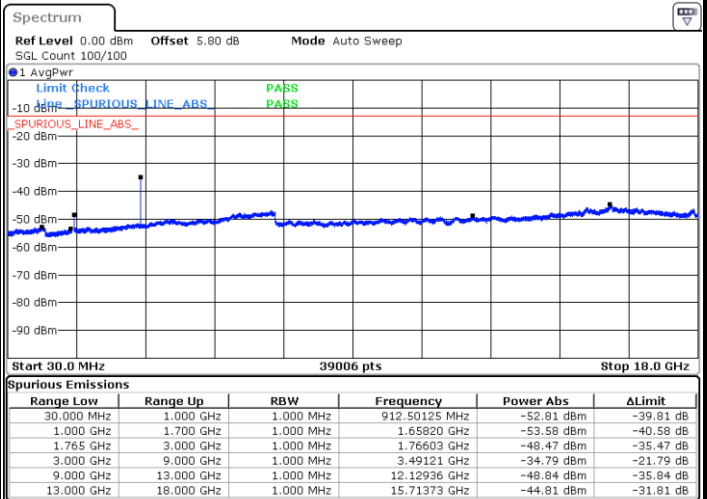

Date: 6 JUL 2019 21:13:56

LTE Band 4 / 10MHz

Lowest Channel / QPSK

Date: 6 JUL 2019 21:20:01

Lowest Channel / 16QAM

Date: 6 JUL 2019 21:20:56

LTE Band 4 / 10MHz

Middle Channel / QPSK

Middle Channel / 16QAM

Date: 6 JUL 2019 21:22:31

Date: 6 JUL 2019 21:23:26

Highest Channel / QPSK

Highest Channel / 16QAM

Date: 6 JUL 2019 21:29:32

Date: 6 JUL 2019 21:30:27

LTE Band 4 / 15MHz

Lowest Channel / QPSK

Lowest Channel / 16QAM

Date: 6 JUL 2019 21:36:32

Date: 6 JUL 2019 21:37:27

Middle Channel / QPSK

Middle Channel / 16QAM

Date: 6 JUL 2019 21:39:02

Date: 6 JUL 2019 21:39:57

LTE Band 4 / 15MHz

Highest Channel / QPSK

Date: 6 JUL 2019 21:46:02

Highest Channel / 16QAM

Date: 6 JUL 2019 21:46:57

LTE Band 4 / 20MHz

Lowest Channel / QPSK

Date: 6 JUL 2019 21:53:02