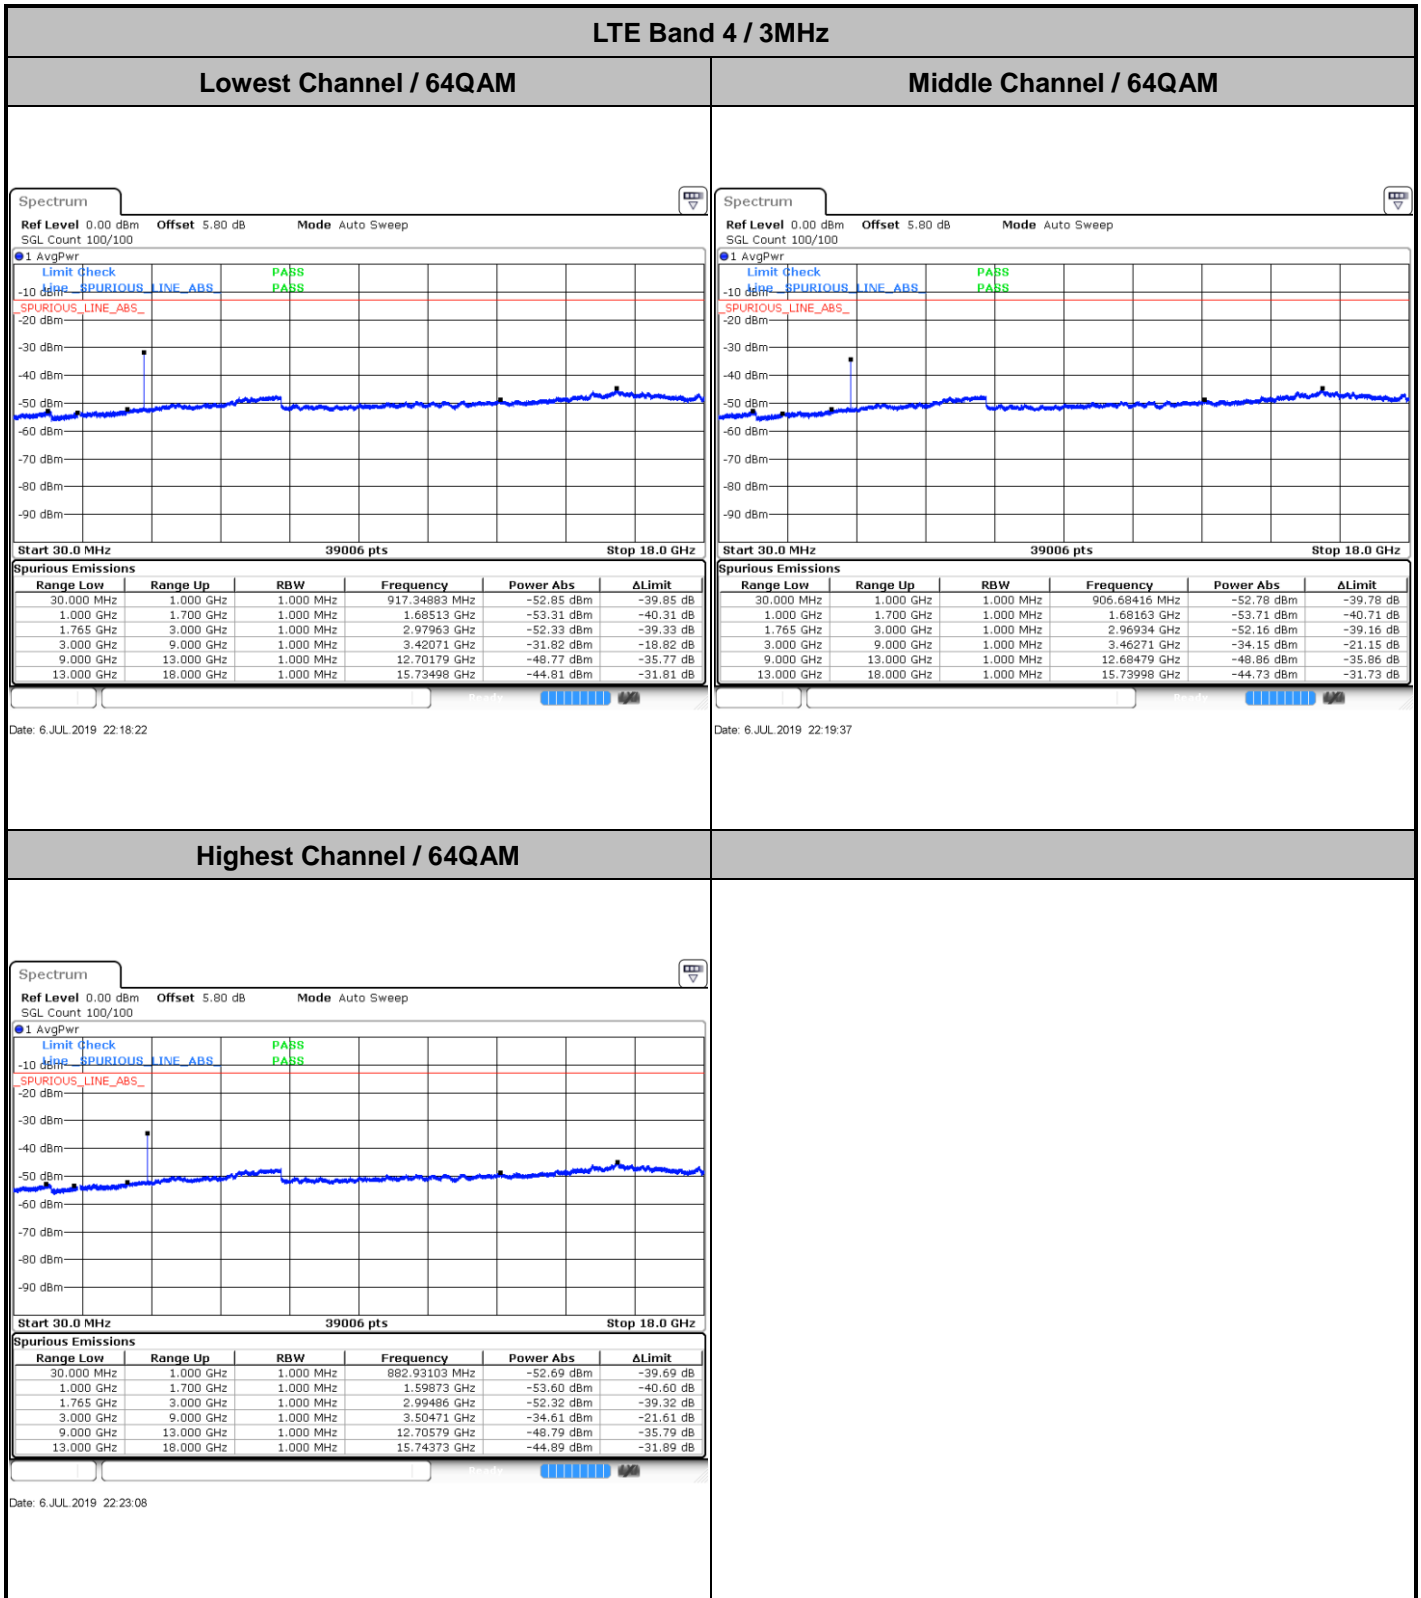

LTE Band 4 / 15MHz

Highest Channel / QPSK

Date: 6 JUL 2019 21:46:02

Highest Channel / 16QAM

Date: 6 JUL 2019 21:46:57

LTE Band 4 / 20MHz

Lowest Channel / QPSK

Date: 6 JUL 2019 21:53:02

Lowest Channel / 16QAM

Date: 6 JUL 2019 21:53:57

LTE Band 4 / 20MHz

Middle Channel / QPSK

Middle Channel / 16QAM

Date: 6 JUL 2019 21:55:32

Date: 6 JUL 2019 21:56:27

Highest Channel / QPSK

Highest Channel / 16QAM

Date: 6 JUL 2019 22:02:33

Date: 6 JUL 2019 22:03:27

LTE Band 4 / 1.4MHz

Lowest Channel / 64QAM

Middle Channel / 64QAM

Date: 6 JUL 2019 22:10:06

Date: 6 JUL 2019 22:11:21

Highest Channel / 64QAM

Date: 6 JUL 2019 22:14:51

LTE Band 4 / 10MHz

Lowest Channel / 64QAM

Middle Channel / 64QAM

Date: 6 JUL 2019 22:34:53

Date: 6 JUL 2019 22:36:08

Highest Channel / 64QAM