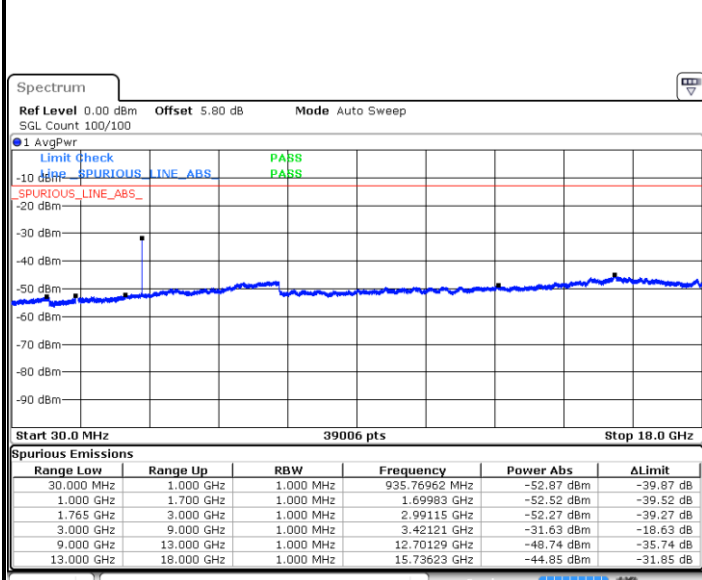

Highest Channel / 16QAM

Date: 6 JUL 2019 20:56:31

Date: 6 JUL 2019 20:57:26

LTE Band 4 / 5MHz

Lowest Channel / QPSK

Lowest Channel / 16QAM

Date: 6 JUL 2019 21:03:31

Date: 6 JUL 2019 21:04:26

Middle Channel / QPSK

Middle Channel / 16QAM

Date: 6 JUL 2019 21:06:01

Date: 6 JUL 2019 21:06:56

LTE Band 4 / 5MHz

Highest Channel / QPSK

Date: 6 JUL 2019 21:13:01

Highest Channel / 16QAM

Date: 6 JUL 2019 21:13:56

LTE Band 4 / 10MHz

Lowest Channel / QPSK

Date: 6 JUL 2019 21:20:01

Lowest Channel / 16QAM

Date: 6 JUL 2019 21:20:56

LTE Band 4 / 10MHz

Middle Channel / QPSK