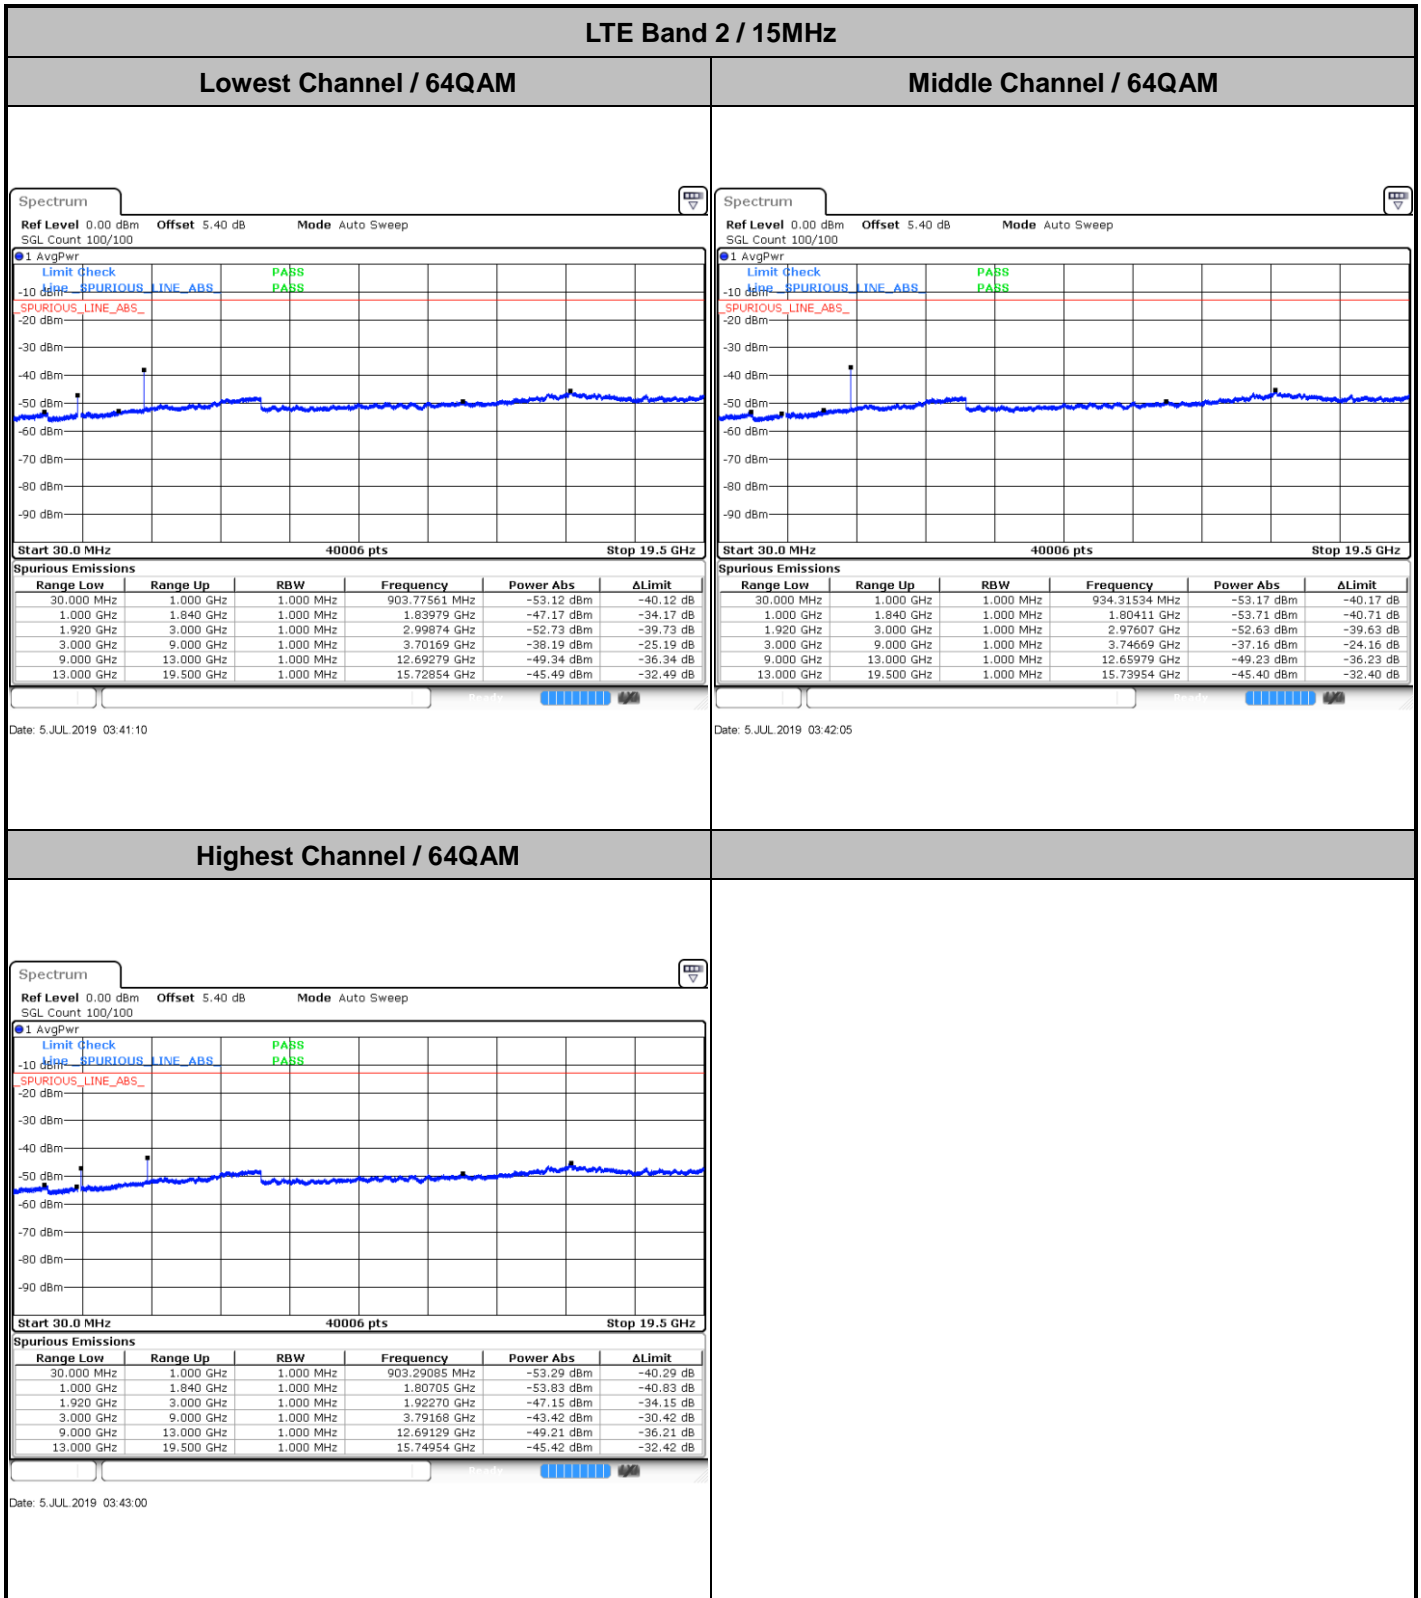

Highest Channel / 64QAM

Date: 5 JUL 2019 03:34:46

LTE Band 2 / 5MHz

Lowest Channel / 64QAM

Middle Channel / 64QAM

Date: 5 JUL 2019 03:35:41

Date: 5 JUL 2019 03:36:36

Highest Channel / 64QAM

Date: 5 JUL 2019 03:37:31

LTE Band 2 / 10MHz

Lowest Channel / 64QAM

Middle Channel / 64QAM

Date: 5 JUL 2019 03:38:26

Date: 5 JUL 2019 03:39:21

Highest Channel / 64QAM

Date: 5 JUL 2019 03:40:15

LTE Band 2 / 20MHz

Lowest Channel / 64QAM

Date: 5 JUL 2019 03:43:55

Middle Channel / 64QAM

Date: 5 JUL 2019 03:44:50

Highest Channel / 64QAM

Date: 5 JUL 2019 03:45:45

LTE Band 4 / 1.4MHz