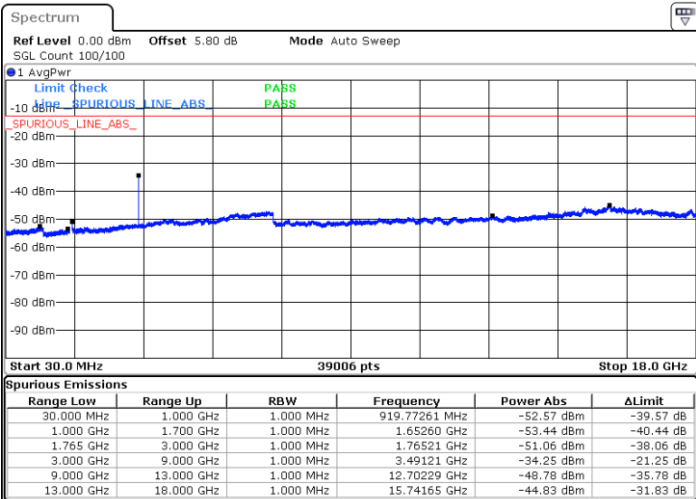

Date: 6 JUL 2019 21:13:56

LTE Band 4 / 10MHz

Lowest Channel / QPSK

Date: 6 JUL 2019 21:20:01

Lowest Channel / 16QAM

Date: 6 JUL 2019 21:20:56

LTE Band 4 / 10MHz

Middle Channel / QPSK

Middle Channel / 16QAM

Date: 6 JUL 2019 21:22:31

Date: 6 JUL 2019 21:23:26

Highest Channel / QPSK

Highest Channel / 16QAM

Date: 6 JUL 2019 21:29:32

Date: 6 JUL 2019 21:30:27

LTE Band 4 / 15MHz

Lowest Channel / QPSK

Lowest Channel / 16QAM

Date: 6 JUL 2019 21:36:32

Date: 6 JUL 2019 21:37:27

Middle Channel / QPSK

Middle Channel / 16QAM

Date: 6 JUL 2019 21:39:02

Date: 6 JUL 2019 21:39:57

LTE Band 4 / 15MHz

Highest Channel / QPSK

Date: 6 JUL 2019 21:46:02

Highest Channel / 16QAM

Date: 6 JUL 2019 21:46:57

LTE Band 4 / 20MHz

Lowest Channel / QPSK

Date: 6 JUL 2019 21:53:02