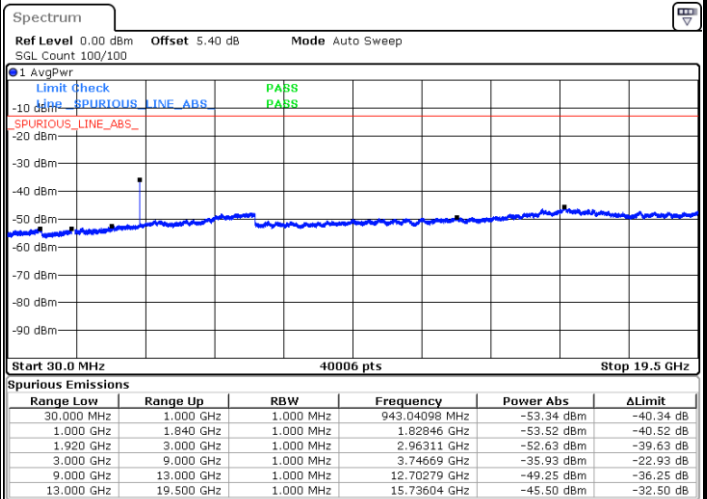

LTE Band 2 / 15MHz

Lowest Channel / QPSK

Lowest Channel / 16QAM

Date: 5 JUL 2019 02:29:20

Date: 5 JUL 2019 02:30:15

Middle Channel / QPSK

Middle Channel / 16QAM

Date: 5 JUL 2019 02:31:50

Date: 5 JUL 2019 02:32:45

LTE Band 2 / 15MHz

Highest Channel / QPSK

Date: 5 JUL 2019 02:38:50

Highest Channel / 16QAM

Date: 5 JUL 2019 02:39:45

LTE Band 2 / 20MHz

Lowest Channel / QPSK