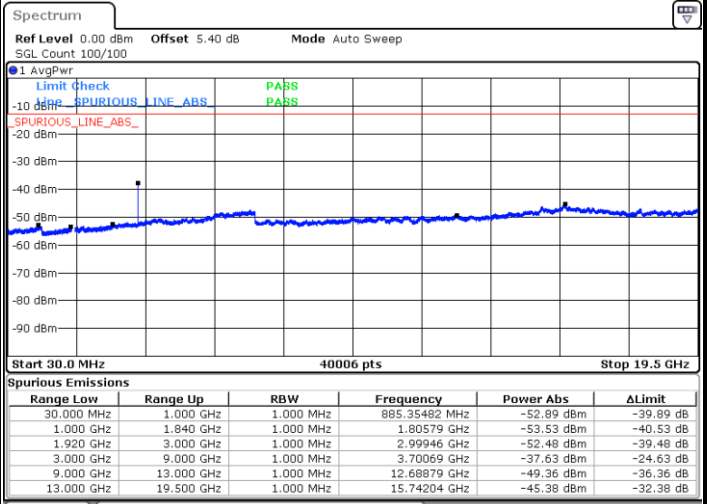

LTE Band 2 / 5MHz

Lowest Channel / QPSK

Lowest Channel / 16QAM

Date: 5 JUL 2019 01:56:20

Date: 5 JUL 2019 01:57:15

Middle Channel / QPSK

Middle Channel / 16QAM

Date: 5 JUL 2019 01:58:50

Date: 5 JUL 2019 01:59:45

LTE Band 2 / 5MHz

Highest Channel / QPSK

Highest Channel / 16QAM

LTE Band 2 / 10MHz

Lowest Channel / QPSK

Lowest Channel / 16QAM

LTE Band 2 / 10MHz