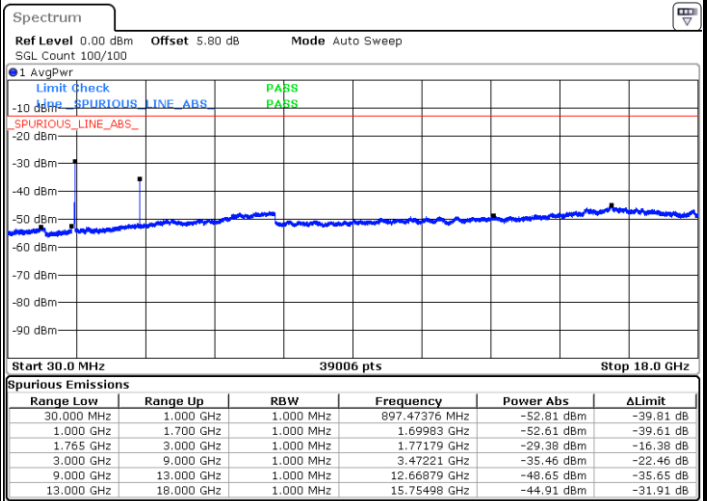

LTE Band 4 / 15MHz

Highest Channel / QPSK

Date: 6 JUL 2019 21:46:02

Highest Channel / 16QAM

Date: 6 JUL 2019 21:46:57

LTE Band 4 / 20MHz

Lowest Channel / QPSK

Date: 6 JUL 2019 21:53:02

Lowest Channel / 16QAM

Date: 6 JUL 2019 21:53:57

LTE Band 4 / 20MHz

Middle Channel / QPSK

Middle Channel / 16QAM

Date: 6 JUL 2019 21:55:32

Date: 6 JUL 2019 21:56:27

Highest Channel / QPSK

Highest Channel / 16QAM

Date: 6 JUL 2019 22:02:33

Date: 6 JUL 2019 22:03:27

LTE Band 4 / 1.4MHz

Lowest Channel / 64QAM

Middle Channel / 64QAM

Date: 6 JUL 2019 22:10:06

Date: 6 JUL 2019 22:11:21

Highest Channel / 64QAM

Date: 6 JUL 2019 22:14:51

LTE Band 4 / 10MHz

Lowest Channel / 64QAM

Middle Channel / 64QAM

Date: 6 JUL 2019 22:34:53

Date: 6 JUL 2019 22:36:08

Highest Channel / 64QAM