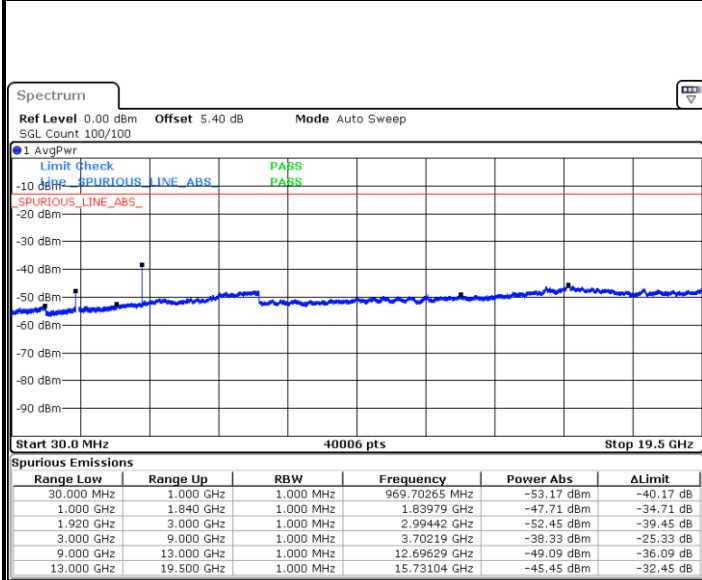

Highest Channel / 64QAM

Date: 5 JUL 2019 03:34:46

LTE Band 2 / 5MHz

Lowest Channel / 64QAM

Middle Channel / 64QAM

Date: 5 JUL 2019 03:35:41

Date: 5 JUL 2019 03:36:36

Highest Channel / 64QAM

Date: 5 JUL 2019 03:37:31

LTE Band 2 / 10MHz

Lowest Channel / 64QAM

Middle Channel / 64QAM

Date: 5 JUL 2019 03:38:26

Date: 5 JUL 2019 03:39:21

Highest Channel / 64QAM

Date: 5 JUL 2019 03:40:15

LTE Band 2 / 20MHz

Lowest Channel / 64QAM

Date: 5 JUL 2019 03:43:55

Middle Channel / 64QAM

Date: 5 JUL 2019 03:44:50

Highest Channel / 64QAM

Date: 5 JUL 2019 03:45:45

LTE Band 4 / 1.4MHz