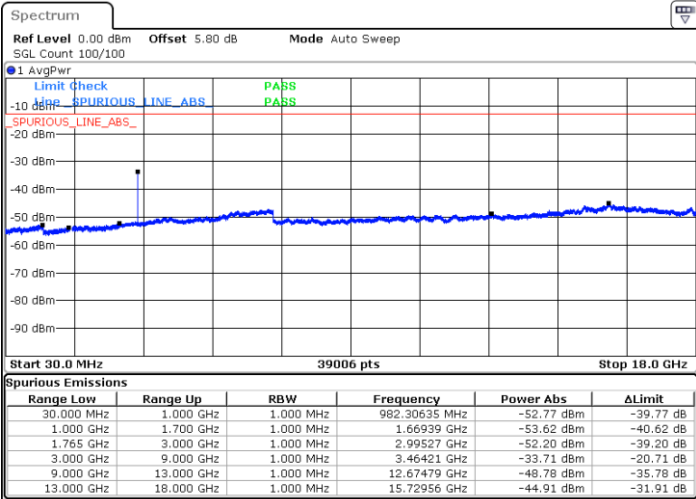

LTE Band 2 / 20MHz

Lowest Channel / 64QAM

Date: 5 JUL 2019 03:43:55

Middle Channel / 64QAM

Date: 5 JUL 2019 03:44:50

Highest Channel / 64QAM

Date: 5 JUL 2019 03:45:45

LTE Band 4 / 1.4MHz

Lowest Channel / QPSK

Lowest Channel / 16QAM

Date: 6 JUL 2019 20:30:29

Date: 6 JUL 2019 20:31:24

Middle Channel / QPSK

Middle Channel / 16QAM

Date: 6 JUL 2019 20:32:59

Date: 6 JUL 2019 20:33:54

LTE Band 4 / 1.4MHz

Highest Channel / QPSK

Date: 6 JUL 2019 20:39:59

Highest Channel / 16QAM

Date: 6 JUL 2019 20:40:55

LTE Band 4 / 3MHz

Lowest Channel / QPSK

Date: 6 JUL 2019 20:47:00