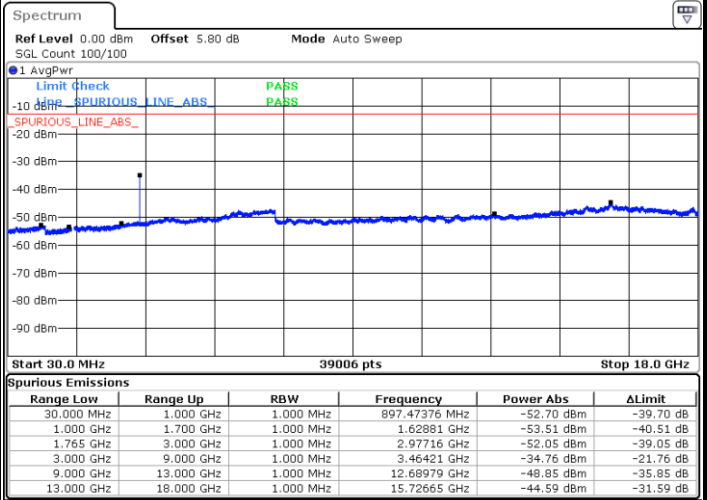

LTE Band 4 / 15MHz

Highest Channel / QPSK

Date: 6 JUL 2019 21:46:02

Highest Channel / 16QAM

Date: 6 JUL 2019 21:46:57

LTE Band 4 / 20MHz

Lowest Channel / QPSK

Date: 6 JUL 2019 21:53:02

Lowest Channel / 16QAM

Date: 6 JUL 2019 21:53:57

LTE Band 4 / 20MHz

Middle Channel / QPSK

Middle Channel / 16QAM

Date: 6 JUL 2019 21:55:32

Date: 6 JUL 2019 21:56:27

Highest Channel / QPSK

Highest Channel / 16QAM

Date: 6 JUL 2019 22:02:33

Date: 6 JUL 2019 22:03:27

LTE Band 4 / 1.4MHz

Lowest Channel / 64QAM

Middle Channel / 64QAM

Date: 6 JUL 2019 22:10:06

Date: 6 JUL 2019 22:11:21

Highest Channel / 64QAM

Date: 6 JUL 2019 22:14:51

LTE Band 4 / 10MHz

Lowest Channel / 64QAM

Middle Channel / 64QAM

Date: 6 JUL 2019 22:34:53

Date: 6 JUL 2019 22:36:08

Highest Channel / 64QAM