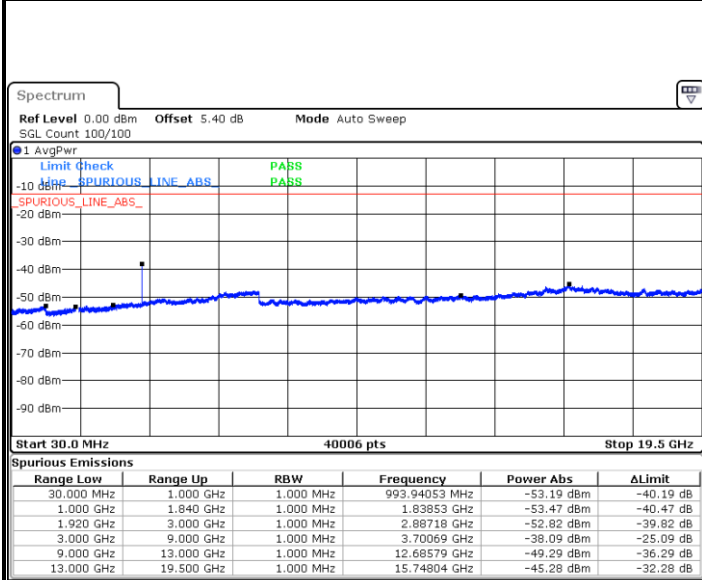

Highest Channel / QPSK

Highest Channel / 16QAM

Date: 5 JUL 2019 02:55:20

Date: 5 JUL 2019 02:56:15

LTE Band 2 / 1.4MHz

Lowest Channel / 64QAM

Middle Channel / 64QAM

Date: 5 JUL 2019 03:30:12

Date: 5 JUL 2019 03:31:07

Highest Channel / 64QAM

Date: 5 JUL 2019 03:32:02

LTE Band 2 / 3MHz

Lowest Channel / 64QAM

Date: 5 JUL 2019 03:32:57

Middle Channel / 64QAM

Date: 5 JUL 2019 03:33:51

Highest Channel / 64QAM

Date: 5 JUL 2019 03:34:46

LTE Band 2 / 5MHz

Lowest Channel / 64QAM

Middle Channel / 64QAM

Date: 5 JUL 2019 03:35:41

Date: 5 JUL 2019 03:36:36

Highest Channel / 64QAM