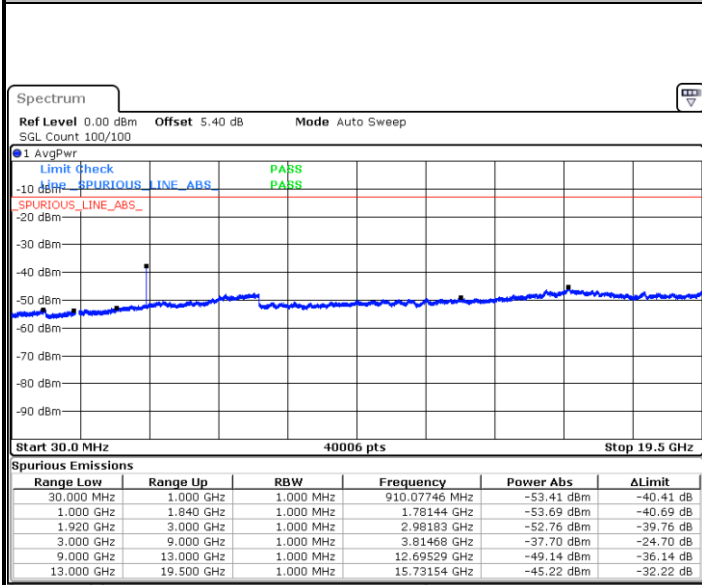

Highest Channel / QPSK

Highest Channel / 16QAM

Date: 5 JUL 2019 02:55:20

Date: 5 JUL 2019 02:56:15

LTE Band 2 / 1.4MHz

Lowest Channel / 64QAM

Middle Channel / 64QAM

Date: 5 JUL 2019 03:30:12

Date: 5 JUL 2019 03:31:07

Highest Channel / 64QAM

Date: 5 JUL 2019 03:32:02

LTE Band 2 / 3MHz

Lowest Channel / 64QAM

Date: 5 JUL 2019 03:32:57

Middle Channel / 64QAM

Date: 5 JUL 2019 03:33:51

Highest Channel / 64QAM

Date: 5 JUL 2019 03:34:46

LTE Band 2 / 5MHz

Lowest Channel / 64QAM

Middle Channel / 64QAM

Date: 5 JUL 2019 03:35:41

Date: 5 JUL 2019 03:36:36

Highest Channel / 64QAM