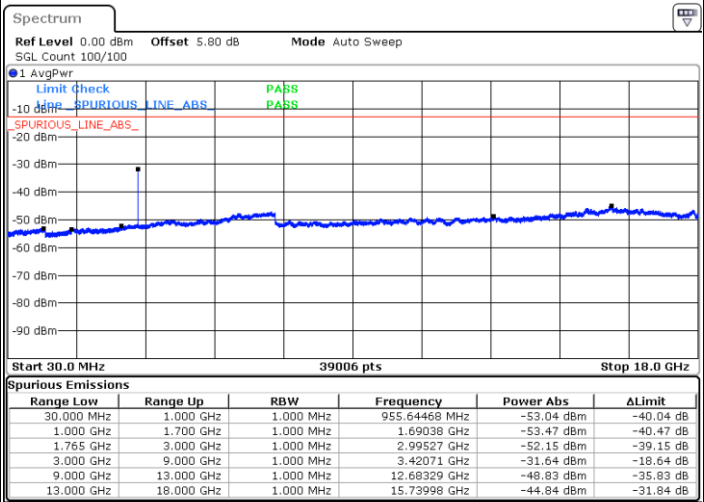

LTE Band 4 / 1.4MHz

Highest Channel / QPSK

Date: 6 JUL 2019 20:39:59

Highest Channel / 16QAM

Date: 6 JUL 2019 20:40:55

LTE Band 4 / 3MHz

Lowest Channel / QPSK

Date: 6 JUL 2019 20:47:00

Lowest Channel / 16QAM

Date: 6 JUL 2019 20:47:55

LTE Band 4 / 3MHz

Middle Channel / QPSK

Middle Channel / 16QAM

Date: 6 JUL 2019 20:49:30

Date: 6 JUL 2019 20:50:25

Highest Channel / QPSK

Highest Channel / 16QAM

Date: 6 JUL 2019 20:56:31

Date: 6 JUL 2019 20:57:26

LTE Band 4 / 5MHz

Lowest Channel / QPSK

Lowest Channel / 16QAM

Date: 6 JUL 2019 21:03:31

Date: 6 JUL 2019 21:04:26