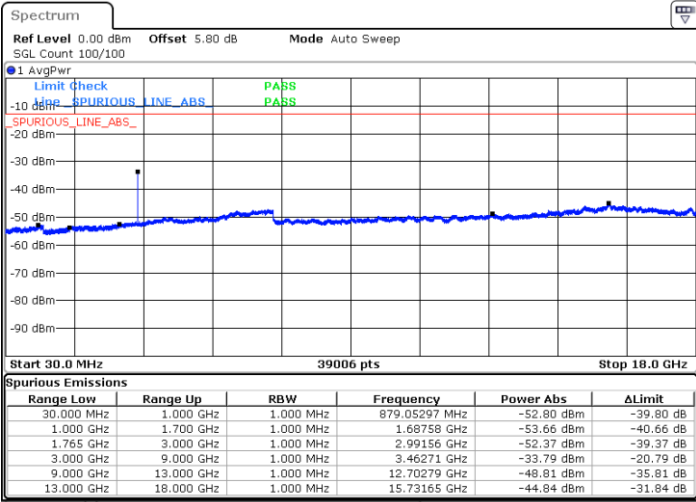

LTE Band 4 / 1.4MHz

Highest Channel / QPSK

Date: 6 JUL 2019 20:39:59

Highest Channel / 16QAM

Date: 6 JUL 2019 20:40:55

LTE Band 4 / 3MHz

Lowest Channel / QPSK

Date: 6 JUL 2019 20:47:00

Lowest Channel / 16QAM

Date: 6 JUL 2019 20:47:55

LTE Band 4 / 3MHz

Middle Channel / QPSK

Middle Channel / 16QAM

Date: 6 JUL 2019 20:49:30

Date: 6 JUL 2019 20:50:25

Highest Channel / QPSK

Highest Channel / 16QAM

Date: 6 JUL 2019 20:56:31

Date: 6 JUL 2019 20:57:26

LTE Band 4 / 5MHz

Lowest Channel / QPSK

Lowest Channel / 16QAM

Date: 6 JUL 2019 21:03:31

Date: 6 JUL 2019 21:04:26