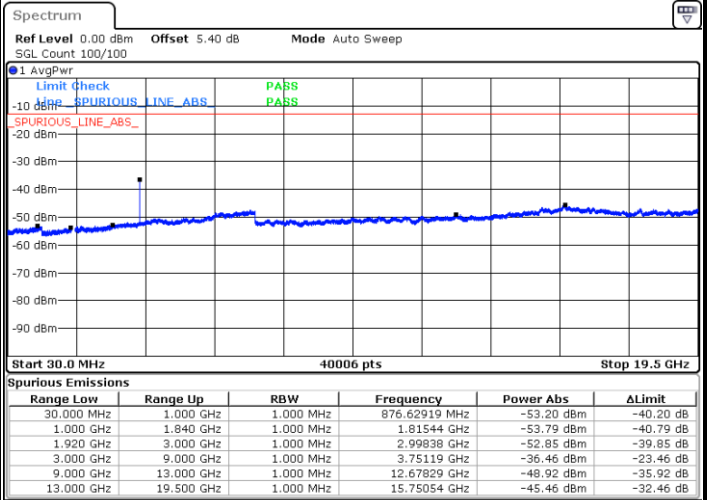

LTE Band 2 / 10MHz

Middle Channel / QPSK

Middle Channel / 16QAM

Date: 5 JUL 2019 02:15:20

Date: 5 JUL 2019 02:16:15