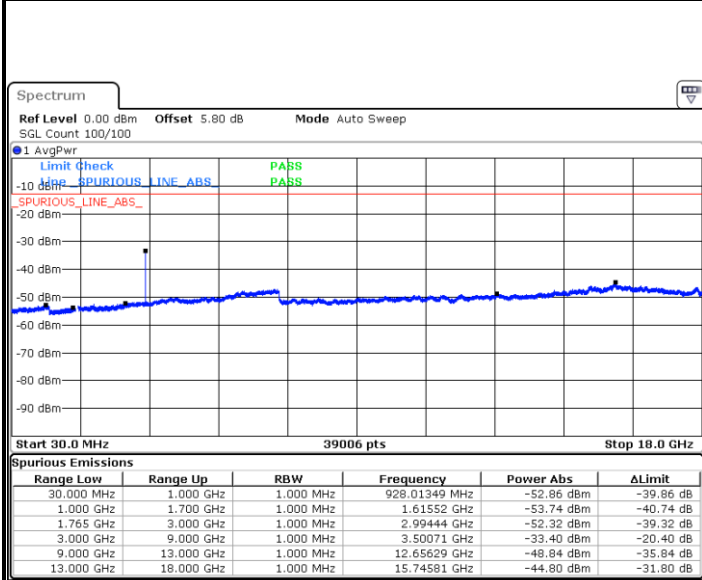

Highest Channel / 16QAM

Date: 6 JUL 2019 20:56:31

Date: 6 JUL 2019 20:57:26

LTE Band 4 / 5MHz

Lowest Channel / QPSK

Lowest Channel / 16QAM

Date: 6 JUL 2019 21:03:31

Date: 6 JUL 2019 21:04:26

Middle Channel / QPSK

Middle Channel / 16QAM

Date: 6 JUL 2019 21:06:01

Date: 6 JUL 2019 21:06:56

LTE Band 4 / 5MHz

Highest Channel / QPSK

Date: 6 JUL 2019 21:13:01

Highest Channel / 16QAM

Date: 6 JUL 2019 21:13:56

LTE Band 4 / 10MHz

Lowest Channel / QPSK

Date: 6 JUL 2019 21:20:01

Lowest Channel / 16QAM

Date: 6 JUL 2019 21:20:56

LTE Band 4 / 10MHz

Middle Channel / QPSK