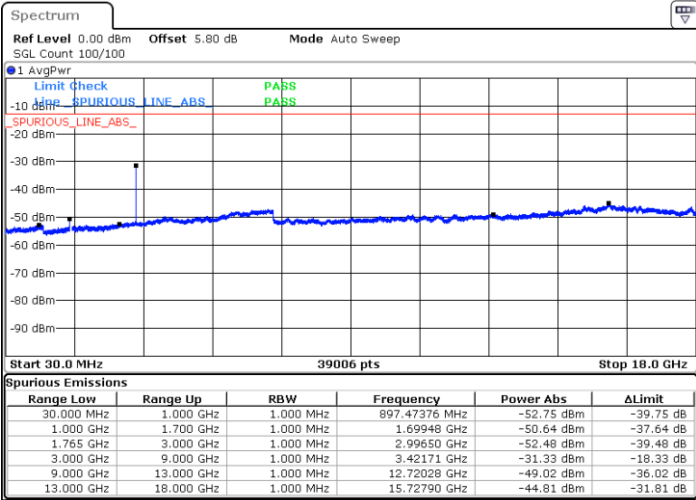

Date: 6 JUL 2019 21:13:56

LTE Band 4 / 10MHz

Lowest Channel / QPSK

Date: 6 JUL 2019 21:20:01

Lowest Channel / 16QAM

Date: 6 JUL 2019 21:20:56

LTE Band 4 / 10MHz

Middle Channel / QPSK

Middle Channel / 16QAM

Date: 6 JUL 2019 21:22:31

Date: 6 JUL 2019 21:23:26

Highest Channel / QPSK

Highest Channel / 16QAM

Date: 6 JUL 2019 21:29:32

Date: 6 JUL 2019 21:30:27

LTE Band 4 / 15MHz

Lowest Channel / QPSK

Lowest Channel / 16QAM

Date: 6 JUL 2019 21:36:32

Date: 6 JUL 2019 21:37:27

Middle Channel / QPSK

Middle Channel / 16QAM

Date: 6 JUL 2019 21:39:02

Date: 6 JUL 2019 21:39:57

LTE Band 4 / 15MHz

Highest Channel / QPSK

Date: 6 JUL 2019 21:46:02

Highest Channel / 16QAM

Date: 6 JUL 2019 21:46:57

LTE Band 4 / 20MHz

Lowest Channel / QPSK

Date: 6 JUL 2019 21:53:02