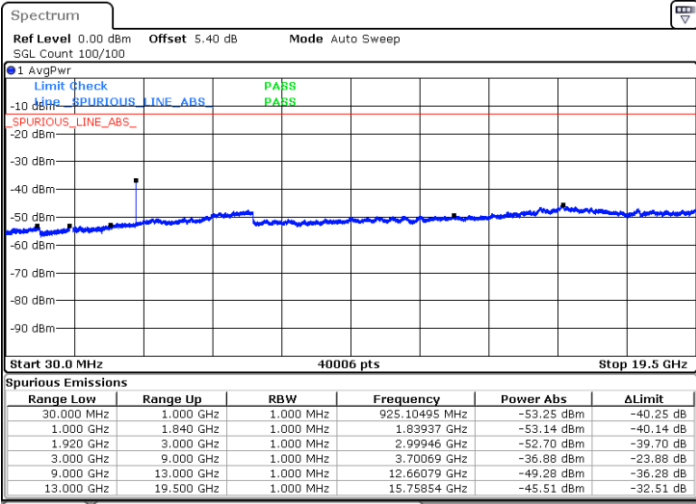

LTE Band 2 / 5MHz

Lowest Channel / QPSK

Lowest Channel / 16QAM

Date: 5 JUL 2019 01:56:20

Date: 5 JUL 2019 01:57:15

Middle Channel / QPSK

Middle Channel / 16QAM

Date: 5 JUL 2019 01:58:50

Date: 5 JUL 2019 01:59:45

LTE Band 2 / 5MHz

Highest Channel / QPSK

Highest Channel / 16QAM

LTE Band 2 / 10MHz

Lowest Channel / QPSK

Lowest Channel / 16QAM

LTE Band 2 / 10MHz