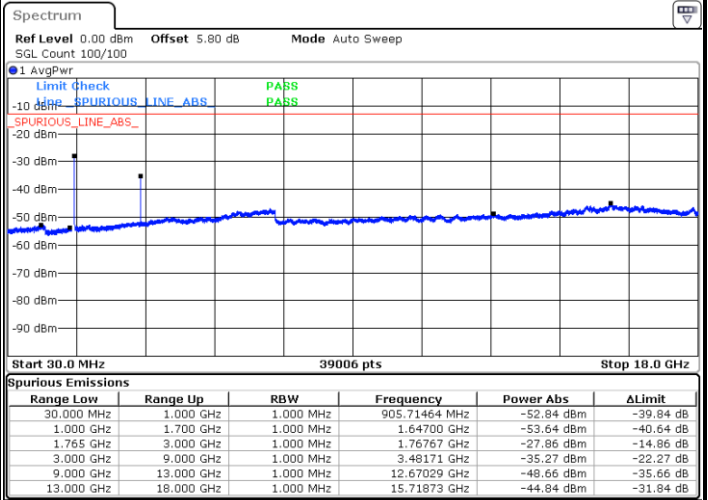

Middle Channel / 16QAM

Date: 6 JUL 2019 21:22:31

Date: 6 JUL 2019 21:23:26

Highest Channel / QPSK

Highest Channel / 16QAM

Date: 6 JUL 2019 21:29:32

Date: 6 JUL 2019 21:30:27

LTE Band 4 / 15MHz

Lowest Channel / QPSK

Lowest Channel / 16QAM

Date: 6 JUL 2019 21:36:32

Date: 6 JUL 2019 21:37:27

Middle Channel / QPSK

Middle Channel / 16QAM

Date: 6 JUL 2019 21:39:02

Date: 6 JUL 2019 21:39:57

LTE Band 4 / 15MHz

Highest Channel / QPSK

Date: 6 JUL 2019 21:46:02

Highest Channel / 16QAM

Date: 6 JUL 2019 21:46:57

LTE Band 4 / 20MHz

Lowest Channel / QPSK

Date: 6 JUL 2019 21:53:02