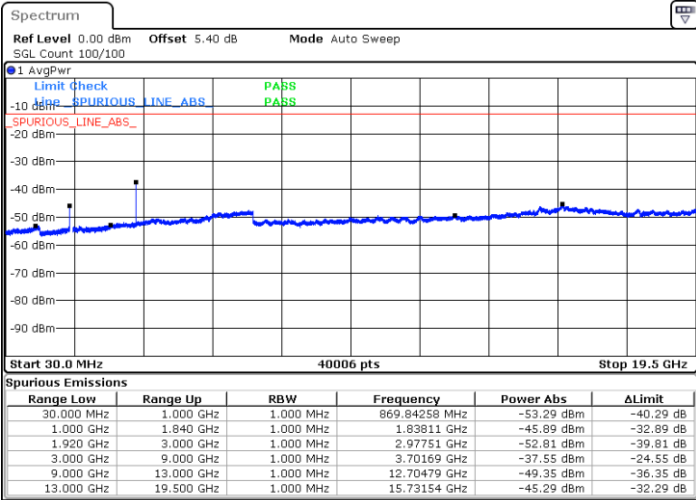

Date: 5 JUL 2019 01:59:45

LTE Band 2 / 5MHz

Highest Channel / QPSK

Highest Channel / 16QAM

LTE Band 2 / 10MHz

Lowest Channel / QPSK

Lowest Channel / 16QAM

LTE Band 2 / 10MHz

Middle Channel / QPSK

Middle Channel / 16QAM

Date: 5 JUL 2019 02:15:20

Date: 5 JUL 2019 02:16:15

Highest Channel / QPSK

Highest Channel / 16QAM

Date: 5 JUL 2019 02:22:20

Date: 5 JUL 2019 02:23:15

LTE Band 2 / 15MHz

Lowest Channel / QPSK

Lowest Channel / 16QAM

Date: 5 JUL 2019 02:29:20

Date: 5 JUL 2019 02:30:15

Middle Channel / QPSK

Middle Channel / 16QAM

Date: 5 JUL 2019 02:31:50

Date: 5 JUL 2019 02:32:45

LTE Band 2 / 15MHz

Highest Channel / QPSK

Date: 5 JUL 2019 02:38:50

Highest Channel / 16QAM

Date: 5 JUL 2019 02:39:45

LTE Band 2 / 20MHz

Lowest Channel / QPSK