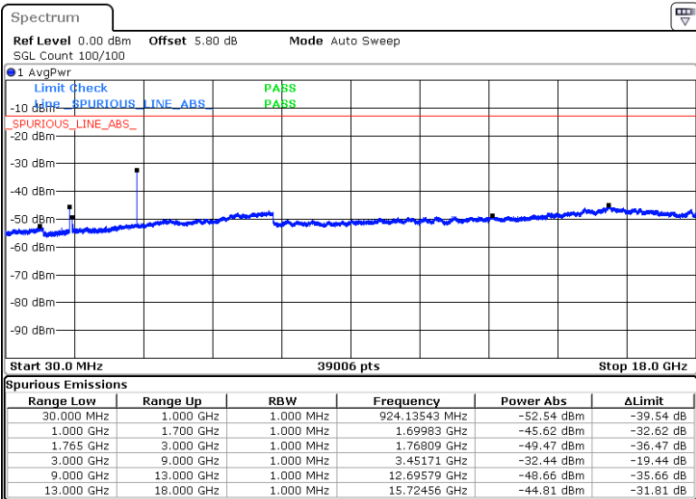

Middle Channel / 16QAM

Date: 6 JUL 2019 21:22:31

Date: 6 JUL 2019 21:23:26

Highest Channel / QPSK

Highest Channel / 16QAM

Date: 6 JUL 2019 21:29:32

Date: 6 JUL 2019 21:30:27

LTE Band 4 / 15MHz

Lowest Channel / QPSK

Lowest Channel / 16QAM

Date: 6 JUL 2019 21:36:32

Date: 6 JUL 2019 21:37:27

Middle Channel / QPSK

Middle Channel / 16QAM

Date: 6 JUL 2019 21:39:02

Date: 6 JUL 2019 21:39:57

LTE Band 4 / 15MHz

Highest Channel / QPSK

Date: 6 JUL 2019 21:46:02

Highest Channel / 16QAM

Date: 6 JUL 2019 21:46:57

LTE Band 4 / 20MHz

Lowest Channel / QPSK

Date: 6 JUL 2019 21:53:02

Lowest Channel / 16QAM

Date: 6 JUL 2019 21:53:57

LTE Band 4 / 20MHz

Middle Channel / QPSK

Middle Channel / 16QAM

Date: 6 JUL 2019 21:55:32

Date: 6 JUL 2019 21:56:27

Highest Channel / QPSK