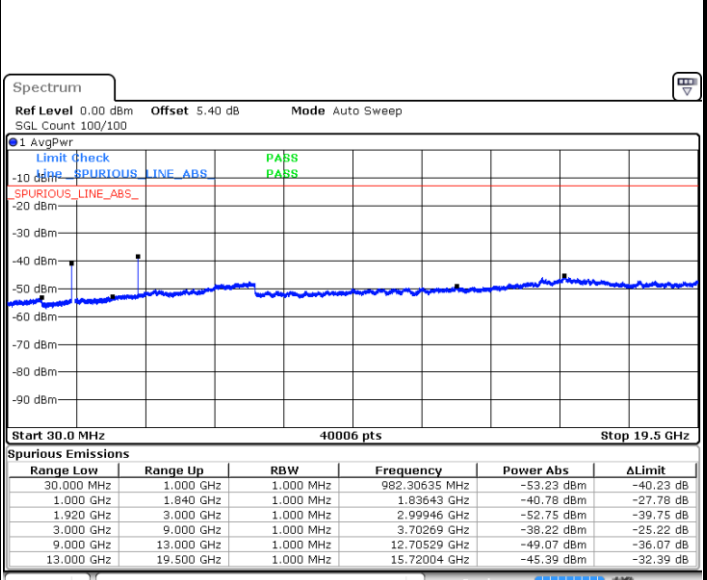

LTE Band 2 / 15MHz

Lowest Channel / QPSK

Lowest Channel / 16QAM

Date: 5 JUL 2019 02:29:20

Date: 5 JUL 2019 02:30:15

Middle Channel / QPSK

Middle Channel / 16QAM

Date: 5 JUL 2019 02:31:50

Date: 5 JUL 2019 02:32:45

LTE Band 2 / 15MHz

Highest Channel / QPSK

Date: 5 JUL 2019 02:38:50

Highest Channel / 16QAM

Date: 5 JUL 2019 02:39:45

LTE Band 2 / 20MHz

Lowest Channel / QPSK

Date: 5 JUL 2019 02:45:50

Lowest Channel / 16QAM

Date: 5 JUL 2019 02:46:45

LTE Band 2 / 20MHz

Middle Channel / QPSK

Middle Channel / 16QAM

Date: 5 JUL 2019 02:48:20

Date: 5 JUL 2019 02:49:15

Highest Channel / QPSK

Highest Channel / 16QAM

Date: 5 JUL 2019 02:55:20

Date: 5 JUL 2019 02:56:15

LTE Band 2 / 1.4MHz

Lowest Channel / 64QAM

Middle Channel / 64QAM

Date: 5 JUL 2019 03:30:12