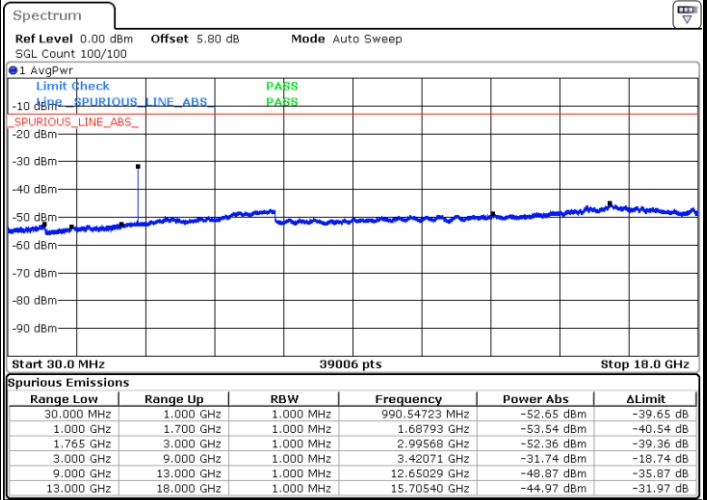

LTE Band 4 / 1.4MHz

Lowest Channel / QPSK

Lowest Channel / 16QAM

Date: 6 JUL 2019 20:30:29

Date: 6 JUL 2019 20:31:24