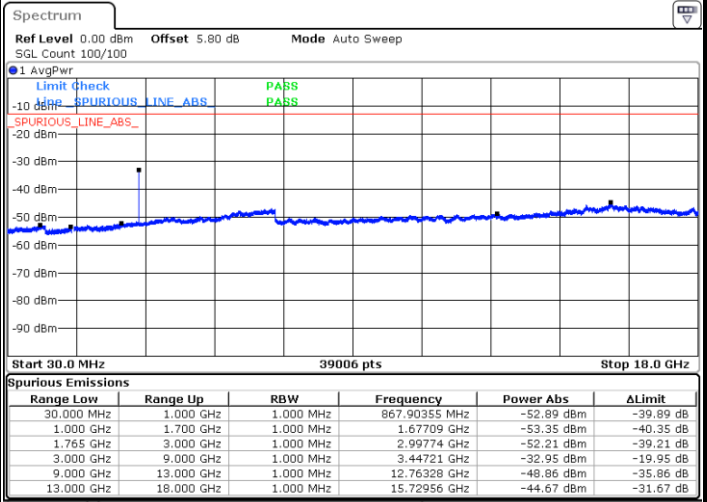

LTE Band 4 / 15MHz

Highest Channel / QPSK

Date: 6 JUL 2019 21:46:02

Highest Channel / 16QAM

Date: 6 JUL 2019 21:46:57

LTE Band 4 / 20MHz

Lowest Channel / QPSK

Date: 6 JUL 2019 21:53:02

Lowest Channel / 16QAM

Date: 6 JUL 2019 21:53:57

LTE Band 4 / 20MHz

Middle Channel / QPSK

Middle Channel / 16QAM

Date: 6 JUL 2019 21:55:32

Date: 6 JUL 2019 21:56:27

Highest Channel / QPSK

Highest Channel / 16QAM

Date: 6 JUL 2019 22:02:33

Date: 6 JUL 2019 22:03:27

LTE Band 4 / 1.4MHz

Lowest Channel / 64QAM

Middle Channel / 64QAM

Date: 6 JUL 2019 22:10:06

Date: 6 JUL 2019 22:11:21

Highest Channel / 64QAM

Date: 6 JUL 2019 22:14:51

LTE Band 4 / 10MHz

Lowest Channel / 64QAM

Middle Channel / 64QAM

Date: 6 JUL 2019 22:34:53

Date: 6 JUL 2019 22:36:08

Highest Channel / 64QAM