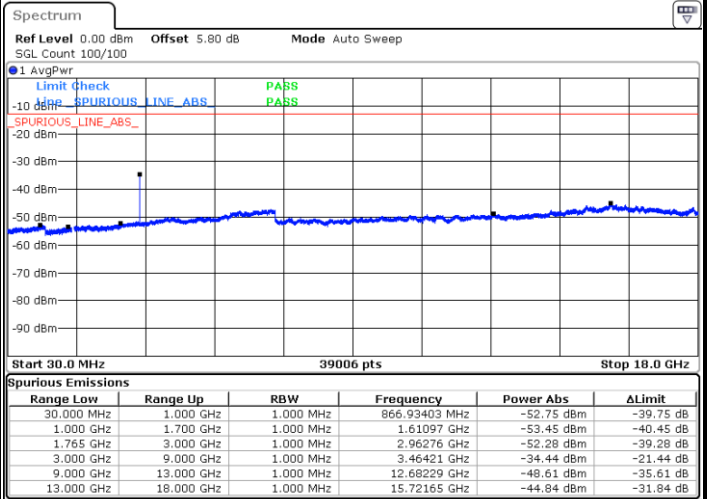

LTE Band 2 / 20MHz

Lowest Channel / 64QAM

Date: 5 JUL 2019 03:43:55

Middle Channel / 64QAM

Date: 5 JUL 2019 03:44:50

Highest Channel / 64QAM

Date: 5 JUL 2019 03:45:45

LTE Band 4 / 1.4MHz

Lowest Channel / QPSK

Lowest Channel / 16QAM

Date: 6 JUL 2019 20:30:29

Date: 6 JUL 2019 20:31:24

Middle Channel / QPSK

Middle Channel / 16QAM

Date: 6 JUL 2019 20:32:59

Date: 6 JUL 2019 20:33:54

LTE Band 4 / 1.4MHz

Highest Channel / QPSK

Date: 6 JUL 2019 20:39:59

Highest Channel / 16QAM

Date: 6 JUL 2019 20:40:55

LTE Band 4 / 3MHz

Lowest Channel / QPSK

Date: 6 JUL 2019 20:47:00