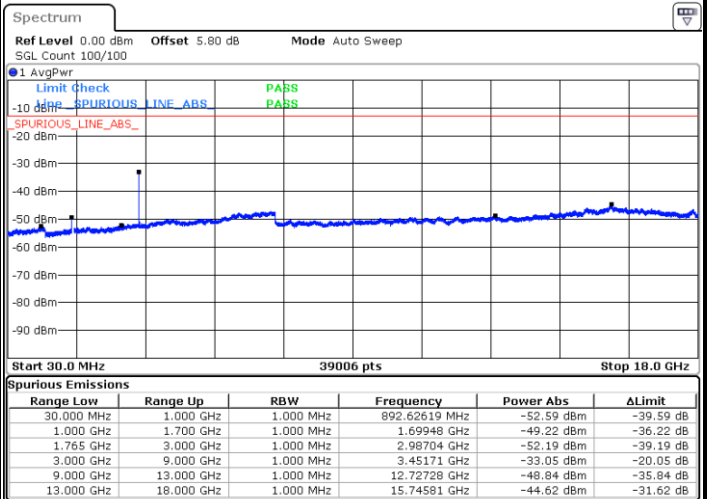

Middle Channel / 16QAM

Date: 6 JUL 2019 21:22:31

Date: 6 JUL 2019 21:23:26

Highest Channel / QPSK

Highest Channel / 16QAM

Date: 6 JUL 2019 21:29:32

Date: 6 JUL 2019 21:30:27

LTE Band 4 / 15MHz

Lowest Channel / QPSK

Lowest Channel / 16QAM

Date: 6 JUL 2019 21:36:32

Date: 6 JUL 2019 21:37:27

Middle Channel / QPSK

Middle Channel / 16QAM

Date: 6 JUL 2019 21:39:02

Date: 6 JUL 2019 21:39:57

LTE Band 4 / 15MHz

Highest Channel / QPSK

Date: 6 JUL 2019 21:46:02

Highest Channel / 16QAM

Date: 6 JUL 2019 21:46:57

LTE Band 4 / 20MHz

Lowest Channel / QPSK

Date: 6 JUL 2019 21:53:02

Lowest Channel / 16QAM

Date: 6 JUL 2019 21:53:57

LTE Band 4 / 20MHz

Middle Channel / QPSK

Middle Channel / 16QAM

Date: 6 JUL 2019 21:55:32

Date: 6 JUL 2019 21:56:27

Highest Channel / QPSK