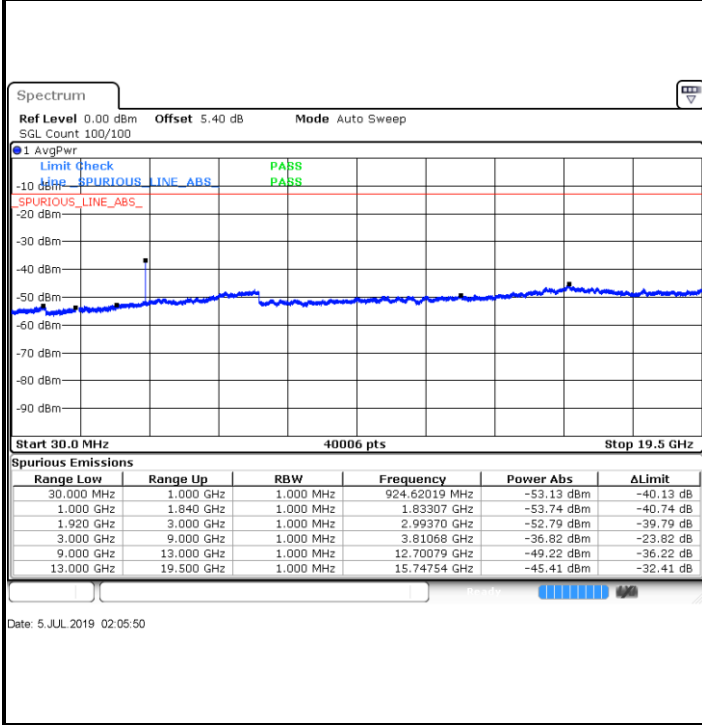

LTE Band 2 / 5MHz

Lowest Channel / QPSK

Lowest Channel / 16QAM

Date: 5 JUL 2019 01:56:20

Date: 5 JUL 2019 01:57:15

Middle Channel / QPSK

Middle Channel / 16QAM

Date: 5 JUL 2019 01:58:50

Date: 5 JUL 2019 01:59:45

LTE Band 2 / 5MHz

Highest Channel / QPSK

Highest Channel / 16QAM

LTE Band 2 / 10MHz

Lowest Channel / QPSK

Lowest Channel / 16QAM

LTE Band 2 / 10MHz