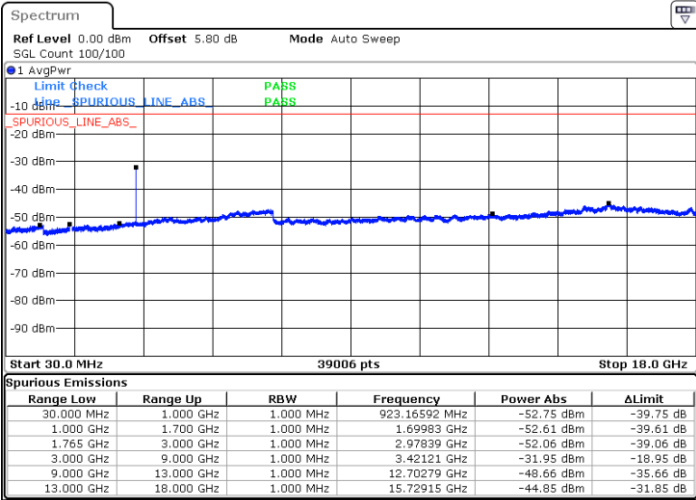

Lowest Channel / 16QAM

Date: 6 JUL 2019 21:53:57

LTE Band 4 / 20MHz

Middle Channel / QPSK

Middle Channel / 16QAM

Date: 6 JUL 2019 21:55:32

Date: 6 JUL 2019 21:56:27

Highest Channel / QPSK

Highest Channel / 16QAM

Date: 6 JUL 2019 22:02:33

Date: 6 JUL 2019 22:03:27

LTE Band 4 / 1.4MHz

Lowest Channel / 64QAM

Middle Channel / 64QAM

Date: 6 JUL 2019 22:10:06

Date: 6 JUL 2019 22:11:21

Highest Channel / 64QAM

Date: 6 JUL 2019 22:14:51

LTE Band 4 / 10MHz

Lowest Channel / 64QAM

Middle Channel / 64QAM

Date: 6 JUL 2019 22:34:53

Date: 6 JUL 2019 22:36:08

Highest Channel / 64QAM