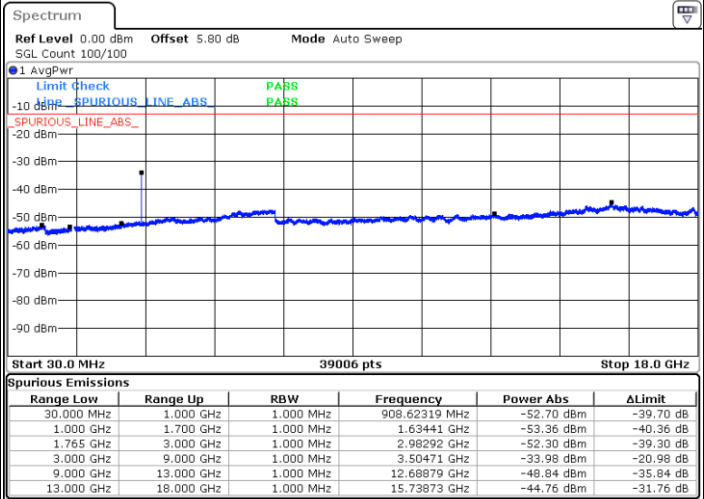

LTE Band 4 / 1.4MHz

Highest Channel / QPSK

Date: 6 JUL 2019 20:39:59

Highest Channel / 16QAM

Date: 6 JUL 2019 20:40:55

LTE Band 4 / 3MHz

Lowest Channel / QPSK

Date: 6 JUL 2019 20:47:00

Lowest Channel / 16QAM

Date: 6 JUL 2019 20:47:55

LTE Band 4 / 3MHz

Middle Channel / QPSK

Middle Channel / 16QAM

Date: 6 JUL 2019 20:49:30

Date: 6 JUL 2019 20:50:25

Highest Channel / QPSK

Highest Channel / 16QAM

Date: 6 JUL 2019 20:56:31

Date: 6 JUL 2019 20:57:26

LTE Band 4 / 5MHz

Lowest Channel / QPSK

Lowest Channel / 16QAM

Date: 6 JUL 2019 21:03:31

Date: 6 JUL 2019 21:04:26