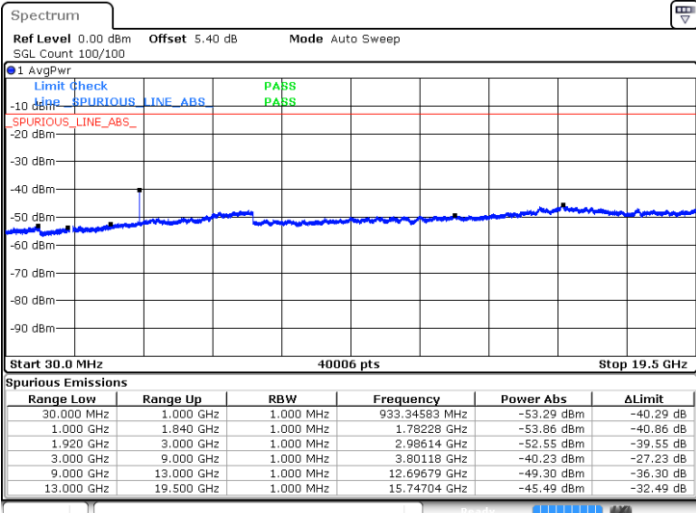

Date: 5 JUL 2019 03:37:31

LTE Band 2 / 10MHz

Lowest Channel / 64QAM

Middle Channel / 64QAM

Date: 5 JUL 2019 03:38:26

Date: 5 JUL 2019 03:39:21

Highest Channel / 64QAM

Date: 5 JUL 2019 03:40:15

LTE Band 2 / 20MHz

Lowest Channel / 64QAM

Date: 5 JUL 2019 03:43:55

Middle Channel / 64QAM

Date: 5 JUL 2019 03:44:50

Highest Channel / 64QAM

Date: 5 JUL 2019 03:45:45

LTE Band 4 / 1.4MHz