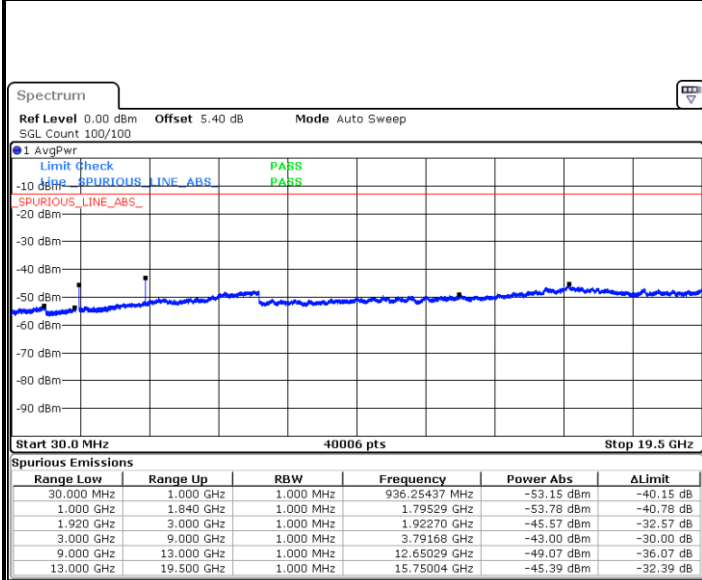

LTE Band 2 / 15MHz

Lowest Channel / QPSK

Lowest Channel / 16QAM

Date: 5 JUL 2019 02:29:20

Date: 5 JUL 2019 02:30:15

Middle Channel / QPSK

Middle Channel / 16QAM

Date: 5 JUL 2019 02:31:50

Date: 5 JUL 2019 02:32:45

LTE Band 2 / 15MHz

Highest Channel / QPSK

Date: 5 JUL 2019 02:38:50

Highest Channel / 16QAM

Date: 5 JUL 2019 02:39:45

LTE Band 2 / 20MHz

Lowest Channel / QPSK

Date: 5 JUL 2019 02:45:50

Lowest Channel / 16QAM

Date: 5 JUL 2019 02:46:45

LTE Band 2 / 20MHz

Middle Channel / QPSK

Middle Channel / 16QAM

Date: 5 JUL 2019 02:48:20

Date: 5 JUL 2019 02:49:15