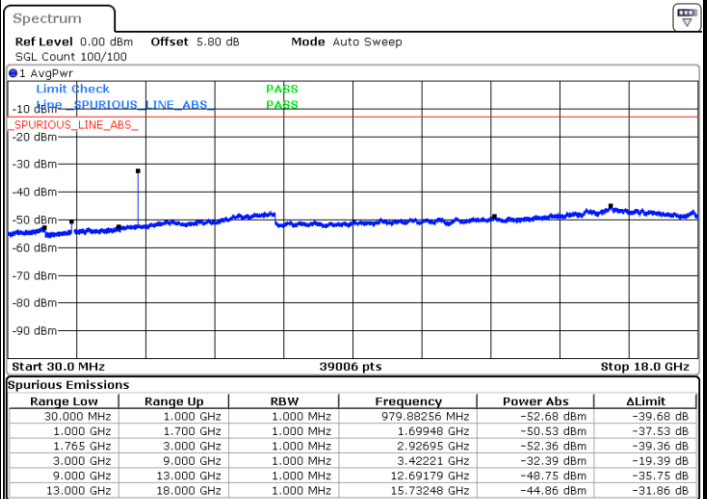

LTE Band 4 / 15MHz

Highest Channel / QPSK

Date: 6 JUL 2019 21:46:02

Highest Channel / 16QAM

Date: 6 JUL 2019 21:46:57

LTE Band 4 / 20MHz

Lowest Channel / QPSK

Date: 6 JUL 2019 21:53:02

Lowest Channel / 16QAM

Date: 6 JUL 2019 21:53:57

LTE Band 4 / 20MHz

Middle Channel / QPSK

Middle Channel / 16QAM

Date: 6 JUL 2019 21:55:32

Date: 6 JUL 2019 21:56:27

Highest Channel / QPSK

Highest Channel / 16QAM

Date: 6 JUL 2019 22:02:33

Date: 6 JUL 2019 22:03:27

LTE Band 4 / 1.4MHz

Lowest Channel / 64QAM

Middle Channel / 64QAM

Date: 6 JUL 2019 22:10:06

Date: 6 JUL 2019 22:11:21