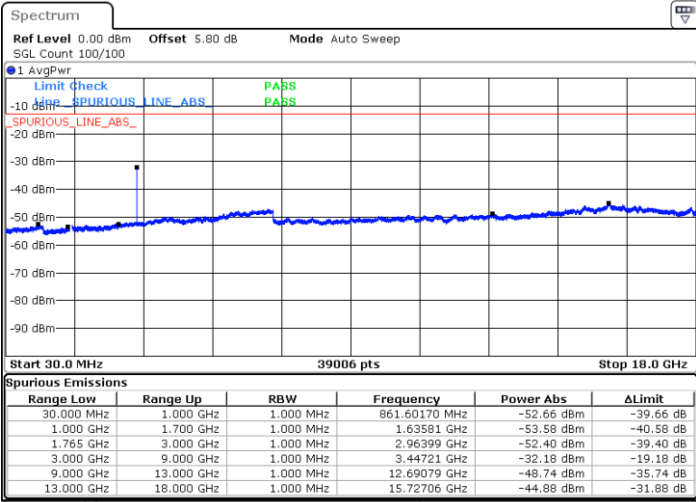

LTE Band 4 / 15MHz

Highest Channel / QPSK

Date: 6 JUL 2019 21:46:02

Highest Channel / 16QAM

Date: 6 JUL 2019 21:46:57

LTE Band 4 / 20MHz

Lowest Channel / QPSK

Date: 6 JUL 2019 21:53:02

Lowest Channel / 16QAM

Date: 6 JUL 2019 21:53:57

LTE Band 4 / 20MHz

Middle Channel / QPSK

Middle Channel / 16QAM

Date: 6 JUL 2019 21:55:32

Date: 6 JUL 2019 21:56:27

Highest Channel / QPSK

Highest Channel / 16QAM

Date: 6 JUL 2019 22:02:33

Date: 6 JUL 2019 22:03:27

LTE Band 4 / 1.4MHz

Lowest Channel / 64QAM

Middle Channel / 64QAM

Date: 6 JUL 2019 22:10:06

Date: 6 JUL 2019 22:11:21

Highest Channel / 64QAM

Date: 6 JUL 2019 22:14:51

LTE Band 4 / 10MHz

Lowest Channel / 64QAM

Middle Channel / 64QAM

Date: 6 JUL 2019 22:34:53

Date: 6 JUL 2019 22:36:08

Highest Channel / 64QAM