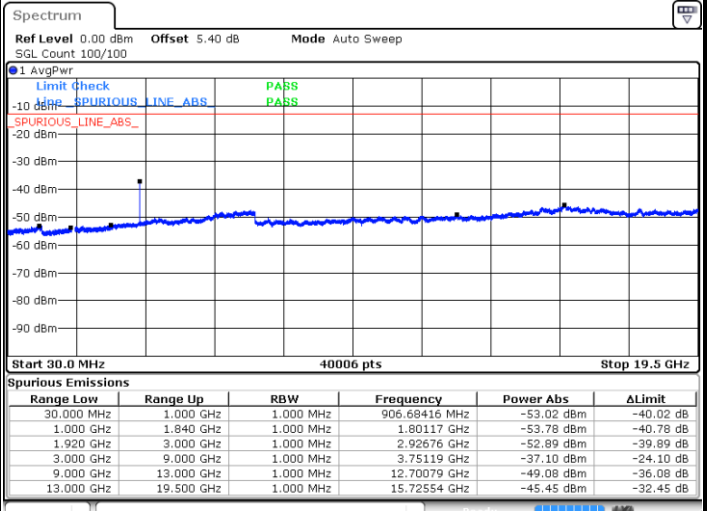

Date: 5 JUL 2019 03:31:07

Highest Channel / 64QAM

Date: 5 JUL 2019 03:32:02

LTE Band 2 / 3MHz

Lowest Channel / 64QAM

Date: 5 JUL 2019 03:32:57

Middle Channel / 64QAM

Date: 5 JUL 2019 03:33:51

Highest Channel / 64QAM

Date: 5 JUL 2019 03:34:46

LTE Band 2 / 5MHz

Lowest Channel / 64QAM

Middle Channel / 64QAM

Date: 5 JUL 2019 03:35:41

Date: 5 JUL 2019 03:36:36

Highest Channel / 64QAM

Date: 5 JUL 2019 03:37:31

LTE Band 2 / 10MHz

Lowest Channel / 64QAM

Middle Channel / 64QAM

Date: 5 JUL 2019 03:38:26

Date: 5 JUL 2019 03:39:21

Highest Channel / 64QAM

Date: 5 JUL 2019 03:40:15