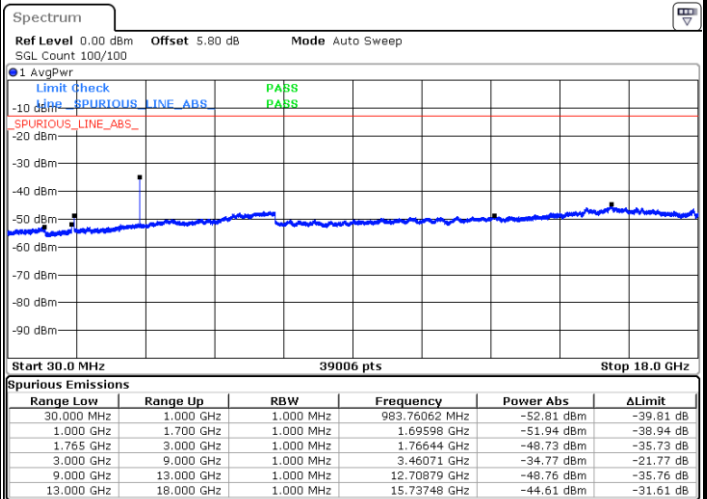

Lowest Channel / 16QAM

Date: 6 JUL 2019 20:47:55

LTE Band 4 / 3MHz

Middle Channel / QPSK

Middle Channel / 16QAM

Date: 6 JUL 2019 20:49:30

Date: 6 JUL 2019 20:50:25

Highest Channel / QPSK

Highest Channel / 16QAM

Date: 6 JUL 2019 20:56:31

Date: 6 JUL 2019 20:57:26

LTE Band 4 / 5MHz

Lowest Channel / QPSK

Lowest Channel / 16QAM

Date: 6 JUL 2019 21:03:31

Date: 6 JUL 2019 21:04:26

Middle Channel / QPSK

Middle Channel / 16QAM

Date: 6 JUL 2019 21:06:01

Date: 6 JUL 2019 21:06:56

LTE Band 4 / 5MHz

Highest Channel / QPSK

Date: 6 JUL 2019 21:13:01

Highest Channel / 16QAM