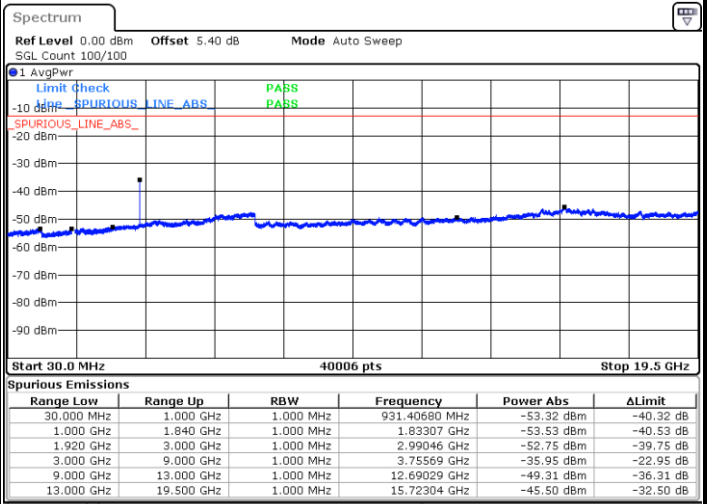

LTE Band 2 / 5MHz

Lowest Channel / QPSK

Lowest Channel / 16QAM

Date: 5 JUL 2019 01:56:20

Date: 5 JUL 2019 01:57:15

Middle Channel / QPSK

Middle Channel / 16QAM

Date: 5 JUL 2019 01:58:50

Date: 5 JUL 2019 01:59:45

LTE Band 2 / 5MHz

Highest Channel / QPSK

Highest Channel / 16QAM

LTE Band 2 / 10MHz

Lowest Channel / QPSK

Lowest Channel / 16QAM

LTE Band 2 / 10MHz