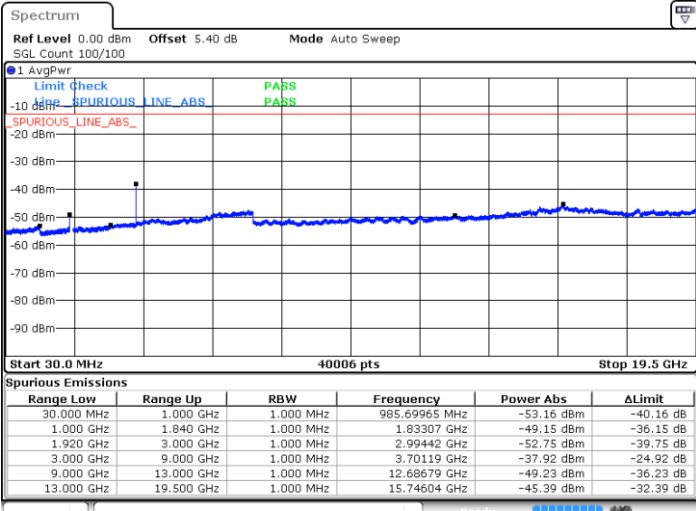

Highest Channel / 64QAM

Date: 5 JUL 2019 03:34:46

LTE Band 2 / 5MHz

Lowest Channel / 64QAM

Middle Channel / 64QAM

Date: 5 JUL 2019 03:35:41

Date: 5 JUL 2019 03:36:36

Highest Channel / 64QAM

Date: 5 JUL 2019 03:37:31

LTE Band 2 / 10MHz

Lowest Channel / 64QAM

Middle Channel / 64QAM

Date: 5 JUL 2019 03:38:26

Date: 5 JUL 2019 03:39:21

Highest Channel / 64QAM

Date: 5 JUL 2019 03:40:15