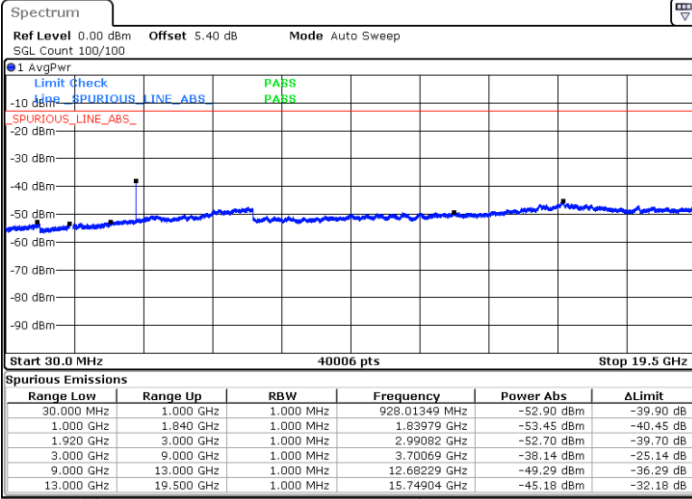

Date: 5 JUL 2019 03:31:07

Highest Channel / 64QAM

Date: 5 JUL 2019 03:32:02

LTE Band 2 / 3MHz

Lowest Channel / 64QAM

Date: 5 JUL 2019 03:32:57

Middle Channel / 64QAM

Date: 5 JUL 2019 03:33:51

Highest Channel / 64QAM

Date: 5 JUL 2019 03:34:46

LTE Band 2 / 5MHz

Lowest Channel / 64QAM

Middle Channel / 64QAM

Date: 5 JUL 2019 03:35:41

Date: 5 JUL 2019 03:36:36

Highest Channel / 64QAM

Date: 5 JUL 2019 03:37:31

LTE Band 2 / 10MHz

Lowest Channel / 64QAM

Middle Channel / 64QAM

Date: 5 JUL 2019 03:38:26

Date: 5 JUL 2019 03:39:21

Highest Channel / 64QAM

Date: 5 JUL 2019 03:40:15