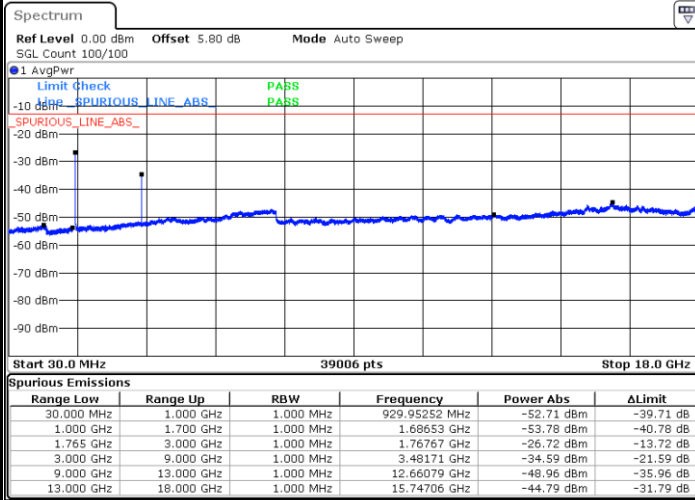

Middle Channel / 16QAM

Date: 6 JUL 2019 21:22:31

Date: 6 JUL 2019 21:23:26

Highest Channel / QPSK

Highest Channel / 16QAM

Date: 6 JUL 2019 21:29:32

Date: 6 JUL 2019 21:30:27

LTE Band 4 / 15MHz

Lowest Channel / QPSK

Lowest Channel / 16QAM

Date: 6 JUL 2019 21:36:32

Date: 6 JUL 2019 21:37:27

Middle Channel / QPSK

Middle Channel / 16QAM

Date: 6 JUL 2019 21:39:02

Date: 6 JUL 2019 21:39:57

LTE Band 4 / 15MHz

Highest Channel / QPSK

Date: 6 JUL 2019 21:46:02

Highest Channel / 16QAM

Date: 6 JUL 2019 21:46:57

LTE Band 4 / 20MHz

Lowest Channel / QPSK

Date: 6 JUL 2019 21:53:02