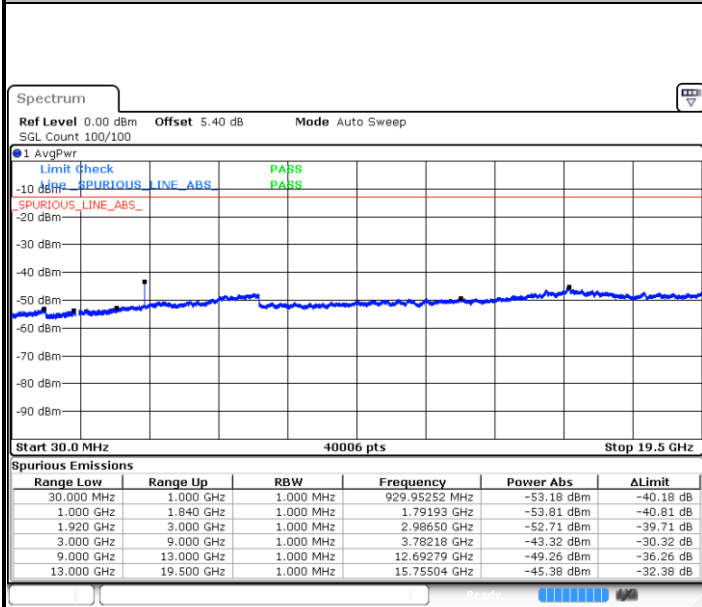

Date: 5 JUL 2019 03:37:31

LTE Band 2 / 10MHz

Lowest Channel / 64QAM

Middle Channel / 64QAM

Date: 5 JUL 2019 03:38:26

Date: 5 JUL 2019 03:39:21

Highest Channel / 64QAM

Date: 5 JUL 2019 03:40:15

LTE Band 2 / 20MHz

Lowest Channel / 64QAM

Date: 5 JUL 2019 03:43:55

Middle Channel / 64QAM

Date: 5 JUL 2019 03:44:50

Highest Channel / 64QAM

Date: 5 JUL 2019 03:45:45

LTE Band 4 / 1.4MHz

Lowest Channel / QPSK

Lowest Channel / 16QAM

Date: 6 JUL 2019 20:30:29

Date: 6 JUL 2019 20:31:24

Middle Channel / QPSK

Middle Channel / 16QAM

Date: 6 JUL 2019 20:32:59

Date: 6 JUL 2019 20:33:54

LTE Band 4 / 1.4MHz

Highest Channel / QPSK

Date: 6 JUL 2019 20:39:59

Highest Channel / 16QAM

Date: 6 JUL 2019 20:40:55

LTE Band 4 / 3MHz

Lowest Channel / QPSK

Date: 6 JUL 2019 20:47:00