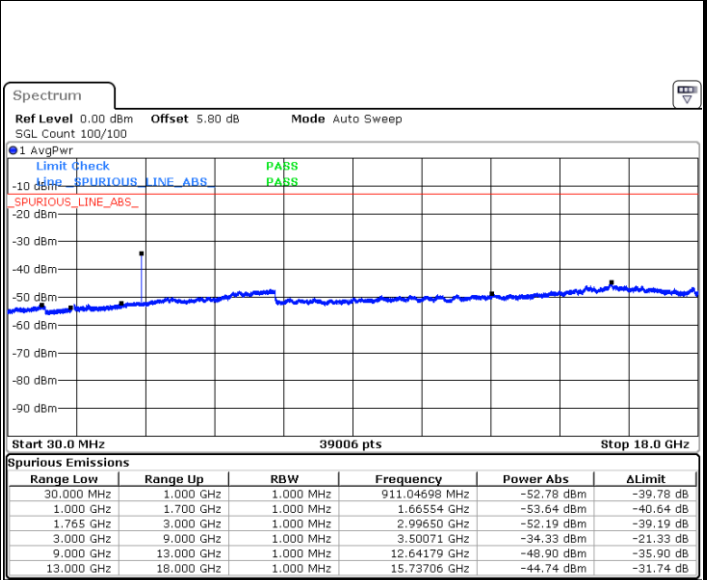

Highest Channel / 16QAM

Date: 6 JUL 2019 20:56:31

Date: 6 JUL 2019 20:57:26

LTE Band 4 / 5MHz

Lowest Channel / QPSK

Lowest Channel / 16QAM

Date: 6 JUL 2019 21:03:31

Date: 6 JUL 2019 21:04:26

Middle Channel / QPSK

Middle Channel / 16QAM

Date: 6 JUL 2019 21:06:01

Date: 6 JUL 2019 21:06:56

LTE Band 4 / 5MHz

Highest Channel / QPSK

Date: 6 JUL 2019 21:13:01

Highest Channel / 16QAM

Date: 6 JUL 2019 21:13:56

LTE Band 4 / 10MHz

Lowest Channel / QPSK

Date: 6 JUL 2019 21:20:01

Lowest Channel / 16QAM

Date: 6 JUL 2019 21:20:56

LTE Band 4 / 10MHz

Middle Channel / QPSK

Middle Channel / 16QAM

Date: 6 JUL 2019 21:22:31

Date: 6 JUL 2019 21:23:26

Highest Channel / QPSK

Highest Channel / 16QAM

Date: 6 JUL 2019 21:29:32

Date: 6 JUL 2019 21:30:27

LTE Band 4 / 15MHz