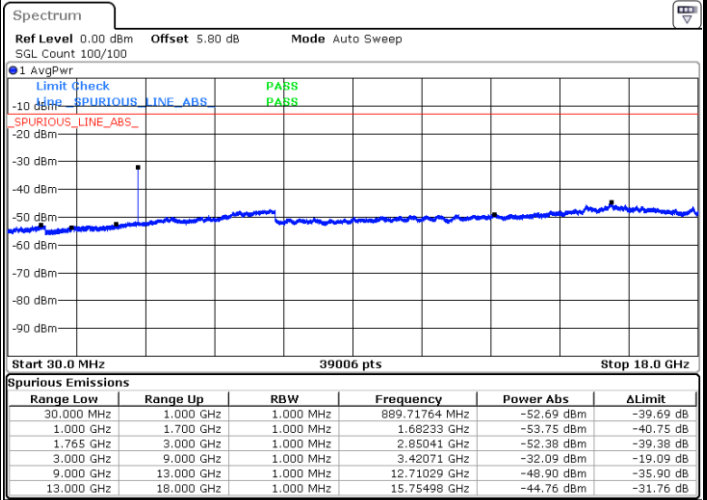

Lowest Channel / 16QAM

Date: 6 JUL 2019 20:47:55

LTE Band 4 / 3MHz

Middle Channel / QPSK

Middle Channel / 16QAM

Date: 6 JUL 2019 20:49:30

Date: 6 JUL 2019 20:50:25

Highest Channel / QPSK

Highest Channel / 16QAM

Date: 6 JUL 2019 20:56:31

Date: 6 JUL 2019 20:57:26

LTE Band 4 / 5MHz

Lowest Channel / QPSK

Lowest Channel / 16QAM

Date: 6 JUL 2019 21:03:31

Date: 6 JUL 2019 21:04:26

Middle Channel / QPSK

Middle Channel / 16QAM

Date: 6 JUL 2019 21:06:01

Date: 6 JUL 2019 21:06:56

LTE Band 4 / 5MHz

Highest Channel / QPSK

Date: 6 JUL 2019 21:13:01

Highest Channel / 16QAM