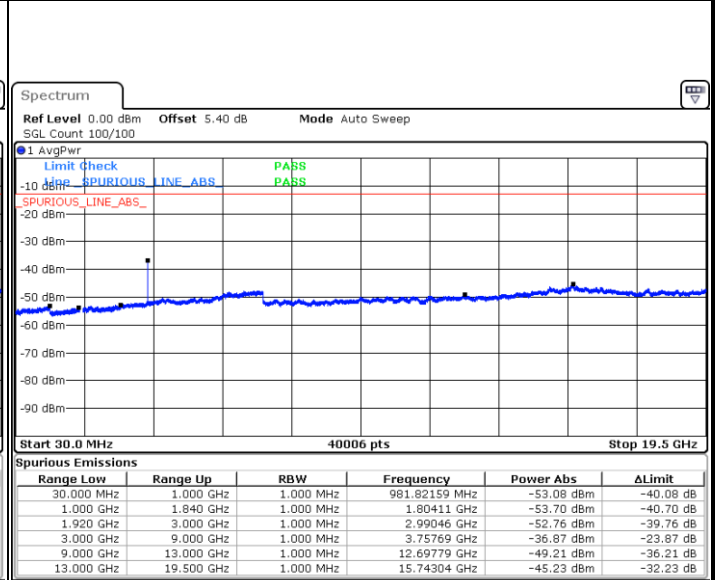

Highest Channel / QPSK

Highest Channel / 16QAM

Date: 5 JUL 2019 02:55:20

Date: 5 JUL 2019 02:56:15

LTE Band 2 / 1.4MHz

Lowest Channel / 64QAM

Middle Channel / 64QAM

Date: 5 JUL 2019 03:30:12

Date: 5 JUL 2019 03:31:07

Highest Channel / 64QAM

Date: 5 JUL 2019 03:32:02

LTE Band 2 / 3MHz

Lowest Channel / 64QAM

Date: 5 JUL 2019 03:32:57

Middle Channel / 64QAM

Date: 5 JUL 2019 03:33:51

Highest Channel / 64QAM

Date: 5 JUL 2019 03:34:46

LTE Band 2 / 5MHz

Lowest Channel / 64QAM

Middle Channel / 64QAM

Date: 5 JUL 2019 03:35:41

Date: 5 JUL 2019 03:36:36

Highest Channel / 64QAM

Date: 5 JUL 2019 03:37:31

LTE Band 2 / 10MHz

Lowest Channel / 64QAM

Middle Channel / 64QAM

Date: 5 JUL 2019 03:38:26

Date: 5 JUL 2019 03:39:21

Highest Channel / 64QAM

Date: 5 JUL 2019 03:40:15