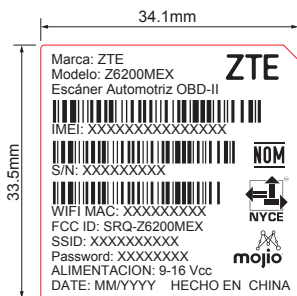

Device label

Size: 34.1\*33.5\*0.15mm, 3-R0.5  
Material code: 5646125300MT

Product box label

Size: 75\*35mm  
Material code: 5646148900MT

Master carton label

Size: 127\*101.6mm(5"\*4")  
Material code: 078761000283

Pallet label

Size: 127\*101.6mm(5"\*4")  
Material code: 078761000283