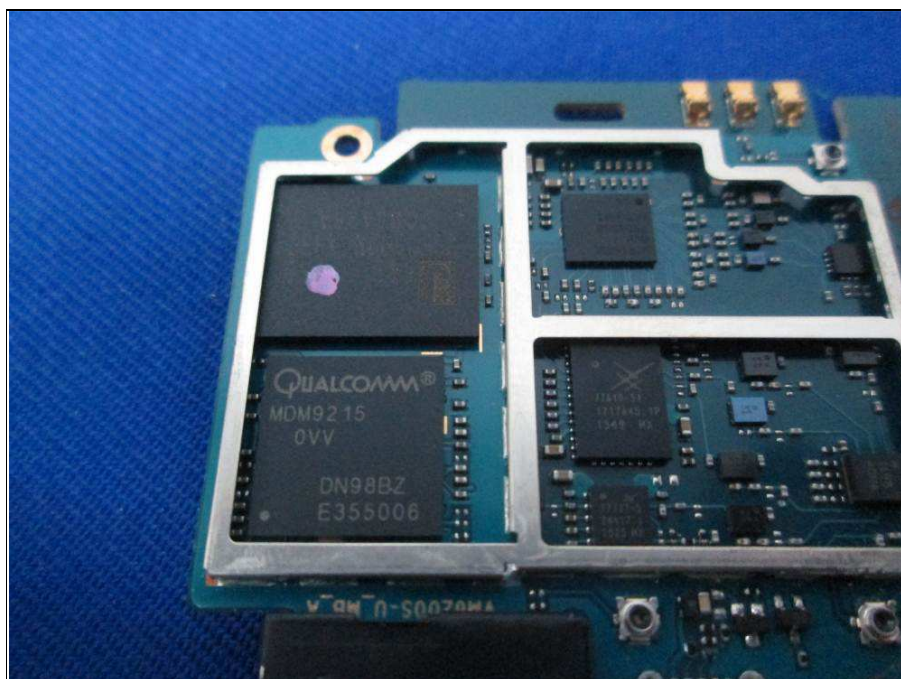

BUREAU
VERITAS

Reference No.: 170512W003

PHOTOGRAPHS OF THE EUT

WWAN Antenna

WLAN Antenna

BUREAU
VERITAS

Reference No.: 170512W003