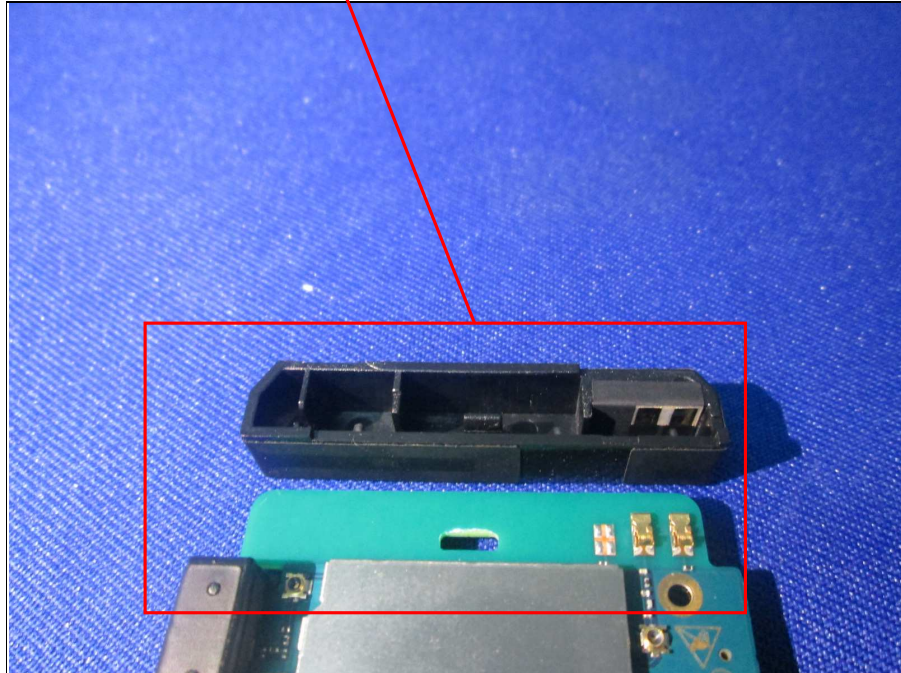

BUREAU
VERITAS

Reference No.: 170512W003

PHOTOGRAPHS OF THE EUT

WWAN Antenna

WLAN Antenna

BUREAU
VERITAS

Reference No.: 170512W003