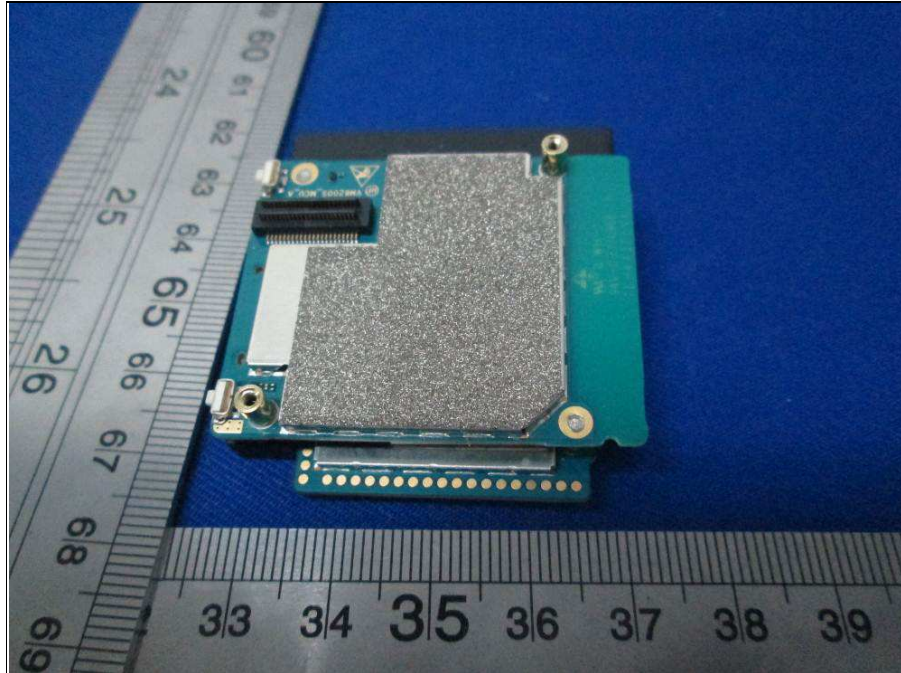

BUREAU
VERITAS

Reference No.: 170512W003

PHOTOGRAPHS OF THE EUT

WWAN Antenna

WLAN Antenna

BUREAU
VERITAS

Reference No.: 170512W003