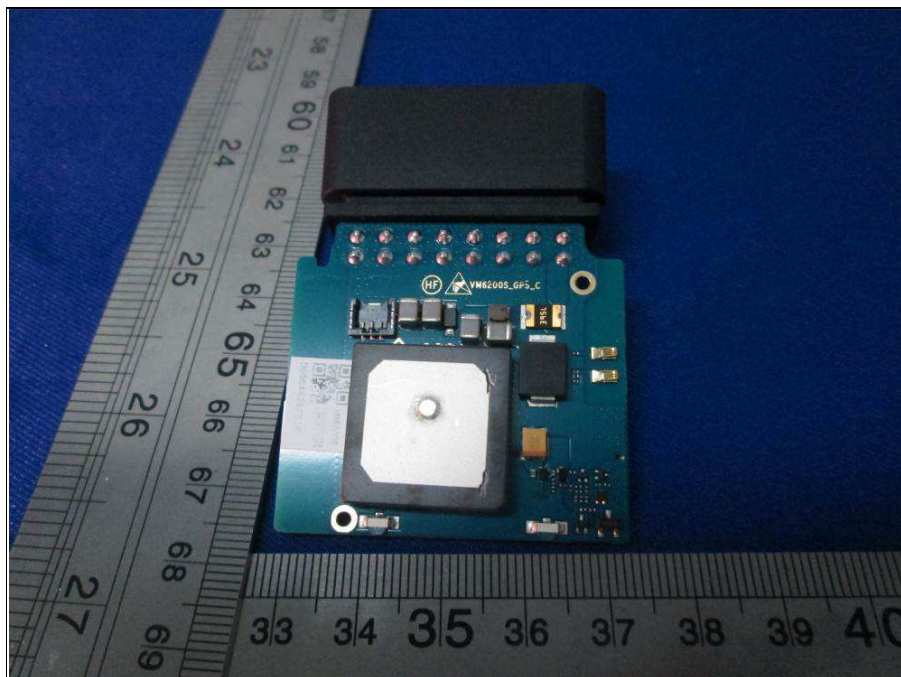

BUREAU
VERITAS

Reference No.: 170512W003

PHOTOGRAPHS OF THE EUT

WWAN Antenna

WLAN Antenna

BUREAU
VERITAS

Reference No.: 170512W003