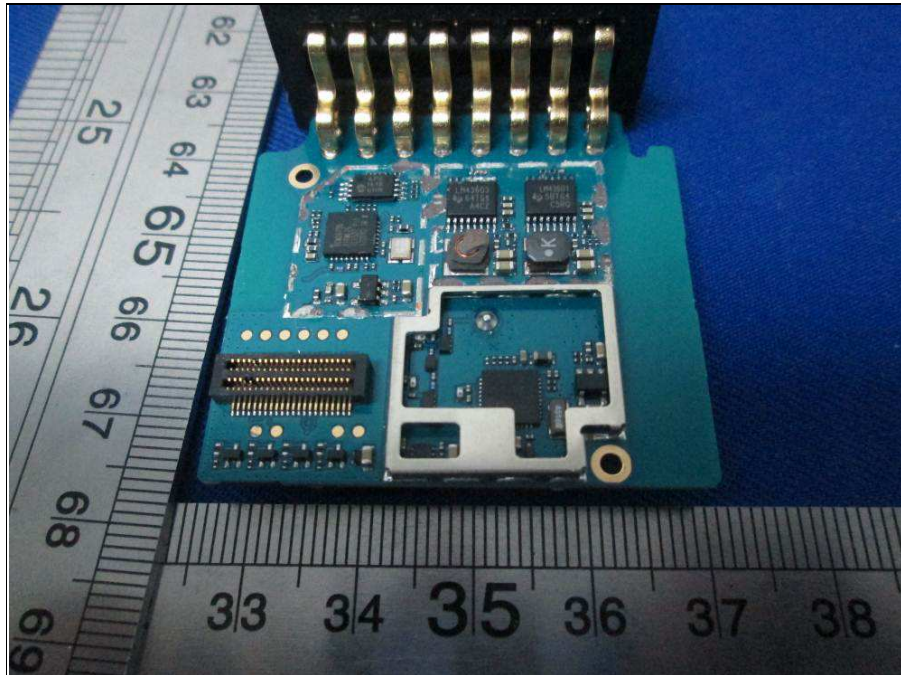

BUREAU
VERITAS

Reference No.: 170512W003

PHOTOGRAPHS OF THE EUT

WWAN Antenna

WLAN Antenna

BUREAU
VERITAS

Reference No.: 170512W003