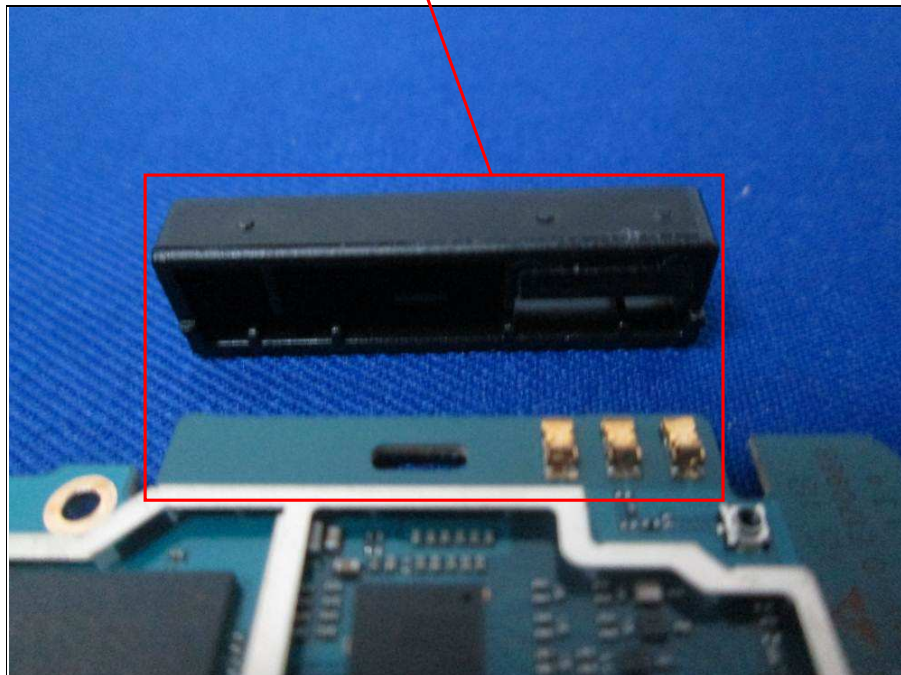

BUREAU
VERITAS

Reference No.: 170512W003

PHOTOGRAPHS OF THE EUT

WWAN Antenna

WLAN Antenna

BUREAU
VERITAS

Reference No.: 170512W003