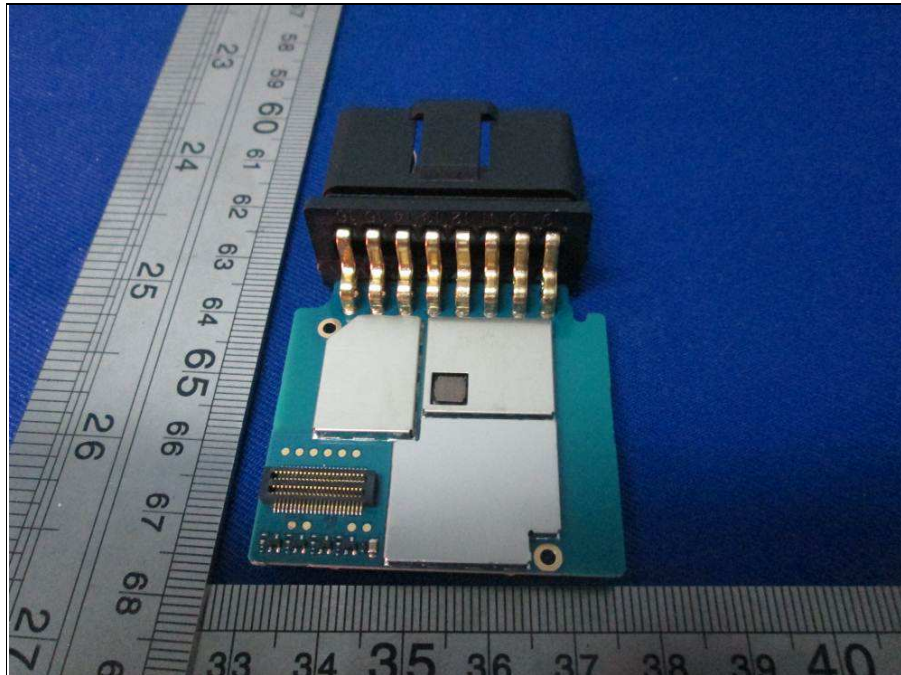

BUREAU
VERITAS

Reference No.: 170512W003

PHOTOGRAPHS OF THE EUT

WWAN Antenna

WLAN Antenna

BUREAU
VERITAS

Reference No.: 170512W003