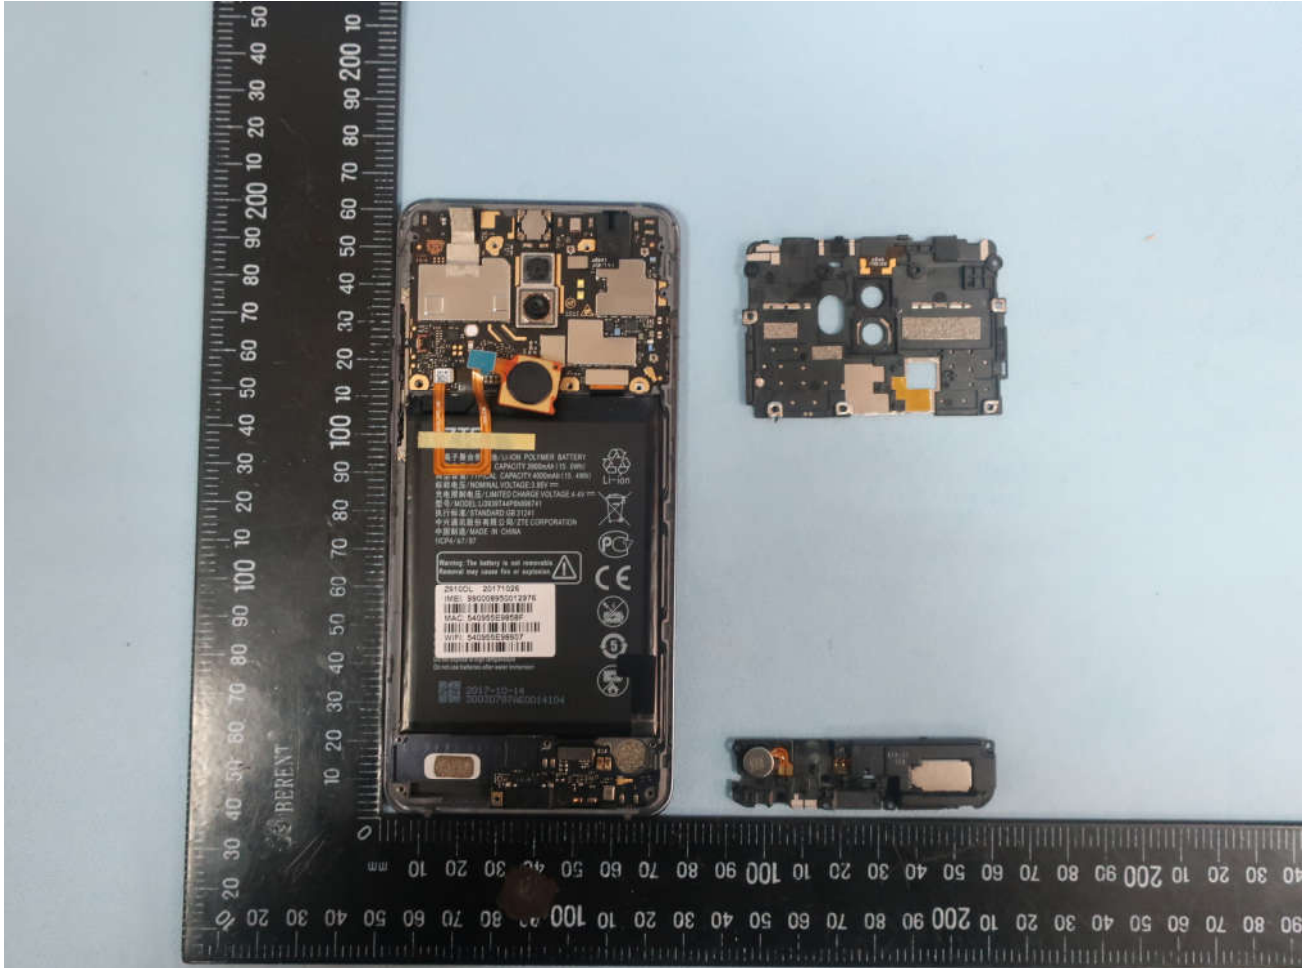

### 3. Internal Photograph of EUT

Brand Name: ZTE; Model Name: Z610DL

Brand Name: ZTE; Model Name: Z610DL

Brand Name: ZTE; Model Name: Z610DL

Brand Name: ZTE; Model Name: Z610DL

Brand Name: ZTE; Model Name: Z610DL

Brand Name: ZTE; Model Name: Z610DL

Brand Name: ZTE; Model Name: Z610DL

Brand Name: ZTE; Model Name: Z610DL

Brand Name: ZTE; Model Name: Z610DL

Brand Name: ZTE; Model Name: Z610DL

Brand Name: ZTE; Model Name: Z610DL