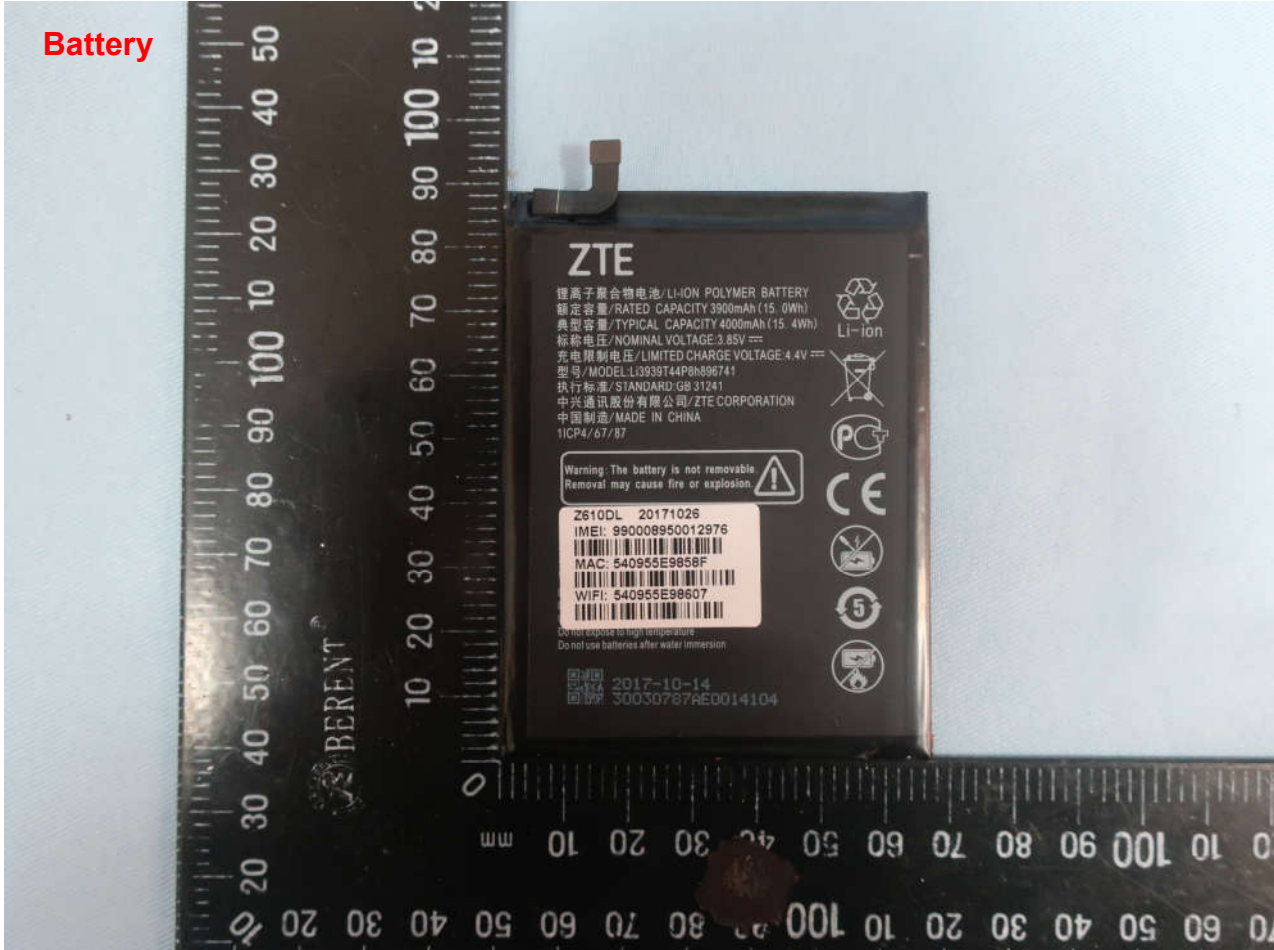

Brand Name: ZTE; Model Name: Z610DL

2. Photograph of Accessory

Brand Name: ZTE; Model Name: Z610DL

List of Accessory:

Specification of Accessory		
AC Adapter	Brand Name	ZTE
	Model Name	STC-A5915A-Z
Battery	Brand Name	ZTE
	Model Name	Li3939T44P8h896741
USB Cable	Signal Line Type	1.0m, shielded cable, without core

Remark: For accessories equipped with this EUT, please refer to the following photos.

Brand Name: ZTE; Model Name: Z610DL

Brand Name: ZTE; Model Name: Z610DL

AC Adapter

Brand Name: ZTE; Model Name: Z610DL