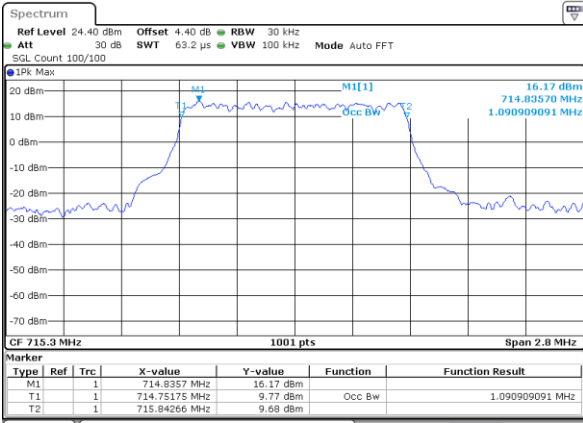

Highest Channel / 10MHz / QPSK

Date: 26 OCT 2017 11:45:34

Highest Channel / 10MHz / 16QAM

Date: 26 OCT 2017 11:45:44

LTE Band 12

Lowest Channel / 1.4MHz / QPSK

Date: 26 OCT 2017 13:39:16

Lowest Channel / 1.4MHz / 16QAM

Date: 26 OCT 2017 13:39:26

Middle Channel / 1.4MHz / QPSK

Date: 26 OCT 2017 13:39:46

Middle Channel / 1.4MHz / 16QAM

Date: 26 OCT 2017 13:39:36

Highest Channel / 1.4MHz / QPSK

Date: 26 OCT 2017 13:39:56

Highest Channel / 1.4MHz / 16QAM