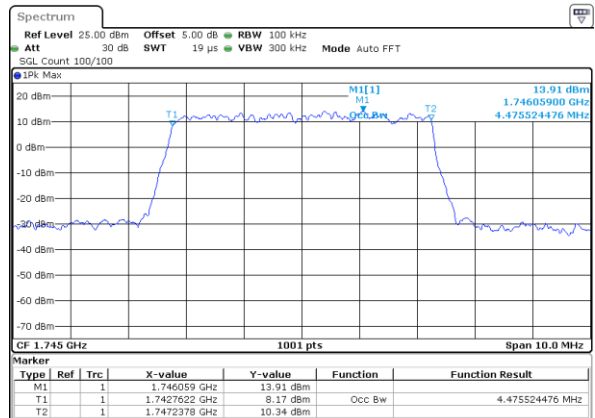

Middle Channel / 5MHz / 16QAM

Date: 26 OCT 2017 19:24:20