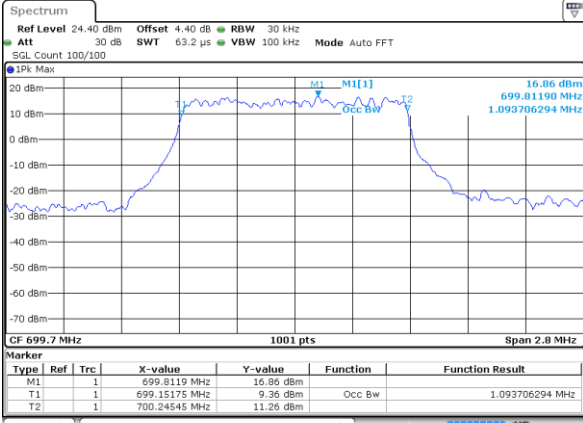

Highest Channel / 10MHz / QPSK

Date: 26 OCT 2017 11:45:34

Highest Channel / 10MHz / 16QAM

Date: 26 OCT 2017 11:45:44

LTE Band 12

Lowest Channel / 1.4MHz / QPSK

Date: 26 OCT 2017 13:39:16

Lowest Channel / 1.4MHz / 16QAM