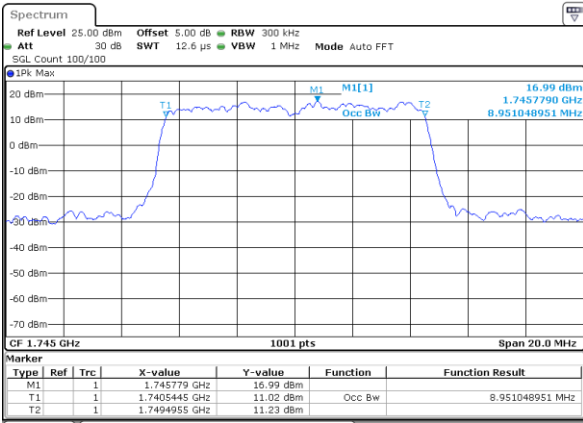

Highest Channel / 3MHz / QPSK

Date: 26 OCT 2017 19:00:56

Highest Channel / 3MHz / 16QAM

Date: 26 OCT 2017 19:00:32

LTE Band 66

Lowest Channel / 5MHz / QPSK

Date: 26 OCT 2017 19:16:38

Lowest Channel / 5MHz / 16QAM

Date: 26 OCT 2017 19:16:07

Middle Channel / 5MHz / QPSK

Date: 26 OCT 2017 19:24:53

Middle Channel / 5MHz / 16QAM

Date: 26 OCT 2017 19:24:20

Highest Channel / 5MHz / QPSK

Date: 26 OCT 2017 19:28:08

Highest Channel / 5MHz / 16QAM

Date: 26 OCT 2017 19:27:45

LTE Band 66

Lowest Channel / 10MHz / QPSK

Date: 26 OCT 2017 19:45:44

Lowest Channel / 10MHz / 16QAM

Date: 26 OCT 2017 19:45:14

Middle Channel / 10MHz / QPSK

Date: 26 OCT 2017 19:56:43

Middle Channel / 10MHz / 16QAM

Date: 26 OCT 2017 19:56:16

Highest Channel / 10MHz / QPSK

Date: 26 OCT 2017 19:59:36

Highest Channel / 10MHz / 16QAM

Date: 26 OCT 2017 19:59:17

LTE Band 66

Lowest Channel / 15MHz / QPSK