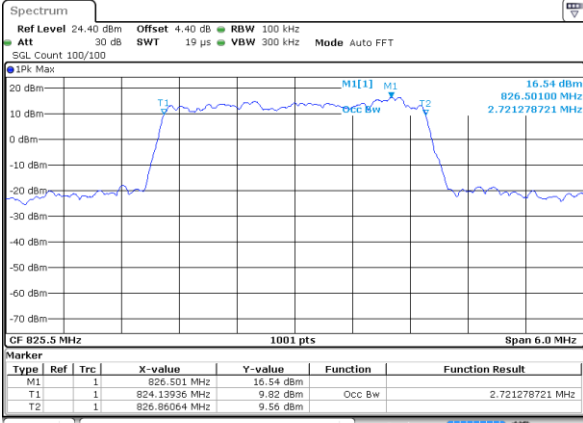

Date: 26 OCT 2017 10:42:02

Highest Channel / 1.4MHz / QPSK

Date: 26 OCT 2017 10:44:20

Highest Channel / 1.4MHz / 16QAM

Date: 26 OCT 2017 10:44:30

LTE Band 5

Lowest Channel / 3MHz / QPSK

Date: 26 OCT 2017 10:53:18