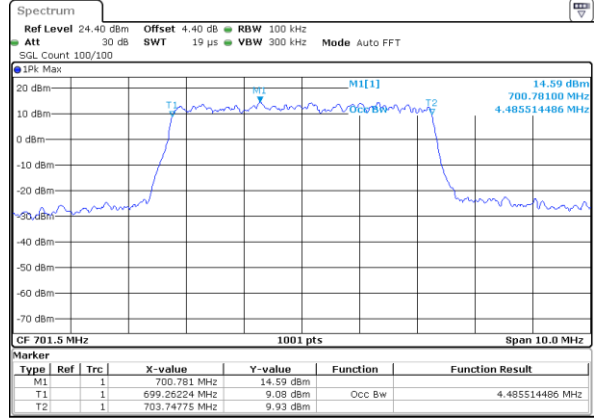

Lowest Channel / 5MHz / 16QAM

Date: 26.OCT.2017 14:12:15