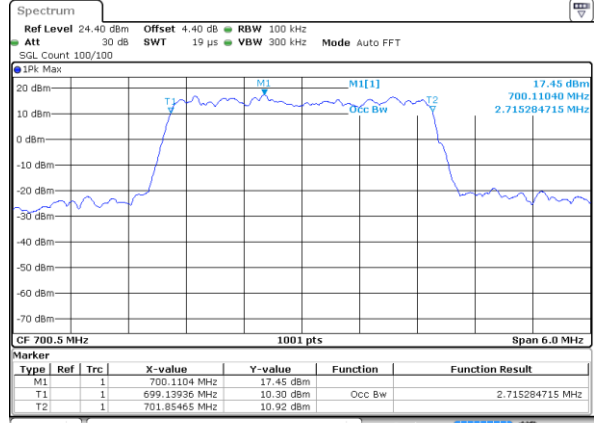

Date: 26 OCT 2017 13:39:26

Middle Channel / 1.4MHz / QPSK

Date: 26 OCT 2017 13:39:46

Middle Channel / 1.4MHz / 16QAM

Date: 26 OCT 2017 13:39:36

Highest Channel / 1.4MHz / QPSK

Date: 26 OCT 2017 13:39:56

Highest Channel / 1.4MHz / 16QAM

Date: 26 OCT 2017 13:40:06

LTE Band 12

Lowest Channel / 3MHz / QPSK

Date: 26 OCT 2017 13:55:40

Lowest Channel / 3MHz / 16QAM

Date: 26 OCT 2017 13:55:50

Middle Channel / 3MHz / QPSK

Date: 26 OCT 2017 13:56:10

Middle Channel / 3MHz / 16QAM

Date: 26 OCT 2017 13:56:00

Highest Channel / 3MHz / QPSK

Date: 26 OCT 2017 13:56:20

Highest Channel / 3MHz / 16QAM

Date: 26 OCT 2017 13:56:30

LTE Band 12

Lowest Channel / 5MHz / QPSK