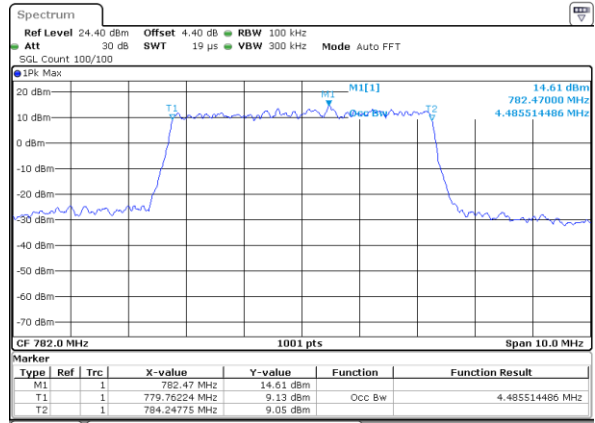

LTE Band 13

Lowest Channel / 5MHz / QPSK

Date: 26.OCT.2017 15:00:47

Lowest Channel / 5MHz / 16QAM

Date: 26.OCT.2017 15:00:37

Middle Channel / 5MHz / QPSK

Date: 26.OCT.2017 15:09:35

Middle Channel / 5MHz / 16QAM

Date: 26.OCT.2017 15:09:45

Highest Channel / 5MHz / QPSK

Date: 26.OCT.2017 15:12:03

Highest Channel / 5MHz / 16QAM

Date: 26.OCT.2017 15:12:13

LTE Band 13

Middle Channel / 10MHz / QPSK

Date: 26 OCT 2017 15:22:49