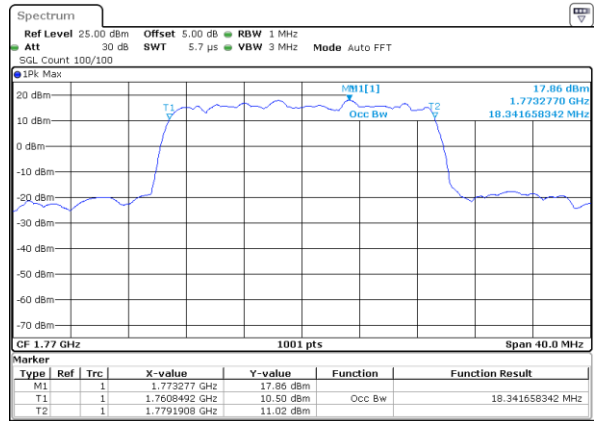

Date: 26 OCT 2017 20:20:56

Highest Channel / 15MHz / 16QAM

Date: 26 OCT 2017 20:20:41

LTE Band 66

Lowest Channel / 20MHz / QPSK

Date: 26 OCT 2017 20:28:03

Lowest Channel / 20MHz / 16QAM

Date: 26 OCT 2017 20:27:36

Middle Channel / 20MHz / QPSK

Date: 26 OCT 2017 20:33:47

Middle Channel / 20MHz / 16QAM

Date: 26 OCT 2017 20:33:27

Highest Channel / 20MHz / QPSK

Date: 26 OCT 2017 20:37:20

Highest Channel / 20MHz / 16QAM

Date: 26 OCT 2017 20:36:59

Conducted Band Edge

LTE Band 2 / 1.4MHz / 16QAM

Lowest Band Edge / 1 RB

Date: 16.NOV.2017 11:33:57

Highest Band Edge / 1 RB

Date: 16.NOV.2017 11:42:44

Lowest Band Edge / Full RB

Date: 16.NOV.2017 11:36:11

Highest Band Edge / Full RB

Date: 16.NOV.2017 11:44:58

LTE Band 2 / 3MHz / QPSK

Lowest Band Edge / 1RB

Date: 16.NOV.2017 11:48:14

Highest Band Edge / 1 RB

Date: 16.NOV.2017 11:57:01

Lowest Band Edge / Full RB