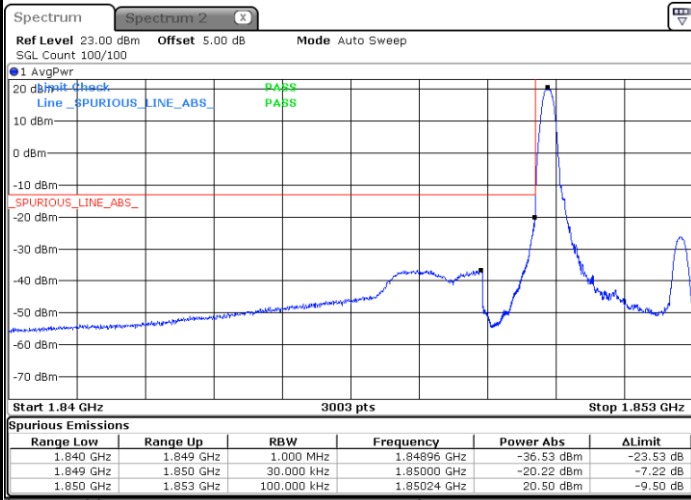

Conducted Band Edge

LTE Band 2 / 1.4MHz / 16QAM

Lowest Band Edge / 1 RB

Date: 16.NOV.2017 11:33:57

Highest Band Edge / 1 RB

Date: 16.NOV.2017 11:42:44

Lowest Band Edge / Full RB

Date: 16.NOV.2017 11:36:11

Highest Band Edge / Full RB

Date: 16.NOV.2017 11:44:58

LTE Band 2 / 3MHz / QPSK

Lowest Band Edge / 1RB

Date: 16.NOV.2017 11:48:14

Highest Band Edge / 1 RB

Date: 16.NOV.2017 11:57:01

Lowest Band Edge / Full RB

Date: 16.NOV.2017 11:50:29

Highest Band Edge / Full RB

Date: 16.NOV.2017 11:58:16

LTE Band 2 / 3MHz / 16QAM

Lowest Band Edge / 1 RB

Date: 16.NOV.2017 11:49:22

Highest Band Edge / 1 RB

Date: 16.NOV.2017 11:58:09

Lowest Band Edge / Full RB

Date: 16.NOV.2017 11:51:36

Highest Band Edge / Full RB

Date: 16.NOV.2017 12:00:23

LTE Band 2 / 5MHz / QPSK

Lowest Band Edge / 1 RB

Date: 16.NOV.2017 12:03:40

Highest Band Edge / 1 RB