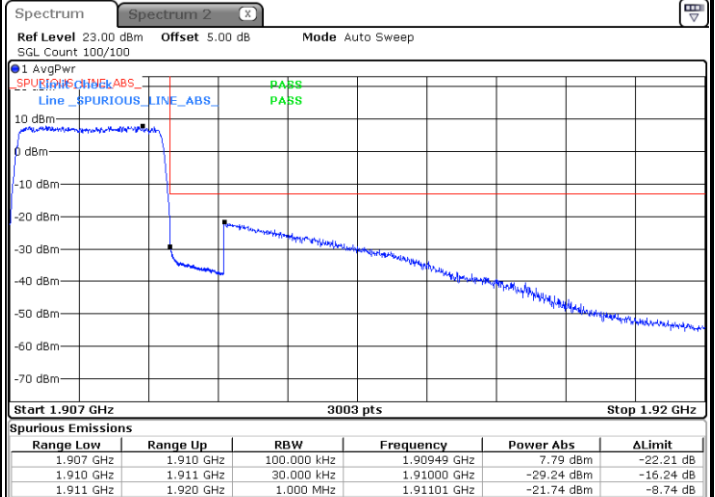

Highest Band Edge / Full RB

Date: 16.NOV.2017 11:44:58

LTE Band 2 / 3MHz / QPSK

Lowest Band Edge / 1RB

Date: 16.NOV.2017 11:48:14

Highest Band Edge / 1 RB

Date: 16.NOV.2017 11:57:01

Lowest Band Edge / Full RB

Date: 16.NOV.2017 11:50:29

Highest Band Edge / Full RB

Date: 16.NOV.2017 11:58:16

LTE Band 2 / 3MHz / 16QAM

Lowest Band Edge / 1 RB

Date: 16.NOV.2017 11:49:22

Highest Band Edge / 1 RB

Date: 16.NOV.2017 11:58:09

Lowest Band Edge / Full RB

Date: 16.NOV.2017 11:51:36

Highest Band Edge / Full RB

Date: 16.NOV.2017 12:00:23

LTE Band 2 / 5MHz / QPSK

Lowest Band Edge / 1 RB

Date: 16.NOV.2017 12:03:40

Highest Band Edge / 1 RB

Date: 16.NOV.2017 12:12:26

Lowest Band Edge / Full RB

Date: 16.NOV.2017 12:05:54

Highest Band Edge / Full RB

Date: 16.NOV.2017 12:14:41