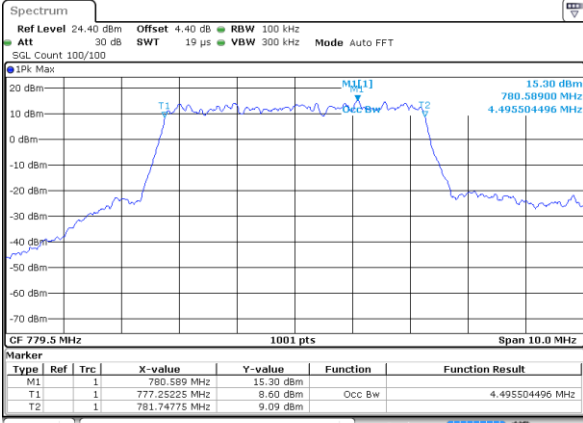

Date: 26.OCT.2017 14:12:45

Highest Channel / 5MHz / 16QAM

Date: 26.OCT.2017 14:12:55

LTE Band 12

Lowest Channel / 10MHz / QPSK

Date: 26 OCT 2017 14:34:28

Lowest Channel / 10MHz / 16QAM

Date: 26 OCT 2017 14:34:38

Middle Channel / 10MHz / QPSK

Date: 26 OCT 2017 14:34:58

Middle Channel / 10MHz / 16QAM

Date: 26 OCT 2017 14:34:48

Highest Channel / 10MHz / QPSK

Date: 26 OCT 2017 14:35:07

Highest Channel / 10MHz / 16QAM

Date: 26 OCT 2017 14:35:17

LTE Band 13

Lowest Channel / 5MHz / QPSK

Date: 26.OCT.2017 15:00:47

Lowest Channel / 5MHz / 16QAM

Date: 26.OCT.2017 15:00:37

Middle Channel / 5MHz / QPSK

Date: 26.OCT.2017 15:09:35

Middle Channel / 5MHz / 16QAM