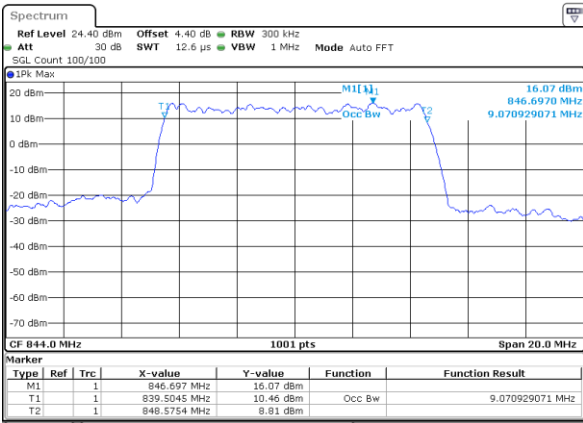

Date: 26 OCT 2017 11:22:41

Middle Channel / 5MHz / 16QAM

Date: 26 OCT 2017 11:22:51

Highest Channel / 5MHz / QPSK

Date: 26 OCT 2017 11:25:10

Highest Channel / 5MHz / 16QAM

Date: 26 OCT 2017 11:25:19

LTE Band 5

Lowest Channel / 10MHz / QPSK

Date: 26 OCT 2017 11:34:07

Lowest Channel / 10MHz / 16QAM

Date: 26 OCT 2017 11:34:17

Middle Channel / 10MHz / QPSK

Date: 26 OCT 2017 11:43:06

Middle Channel / 10MHz / 16QAM

Date: 26 OCT 2017 11:43:16

Highest Channel / 10MHz / QPSK

Date: 26 OCT 2017 11:45:34

Highest Channel / 10MHz / 16QAM

Date: 26 OCT 2017 11:45:44

LTE Band 12

Lowest Channel / 1.4MHz / QPSK

Date: 26 OCT 2017 13:39:16

Lowest Channel / 1.4MHz / 16QAM