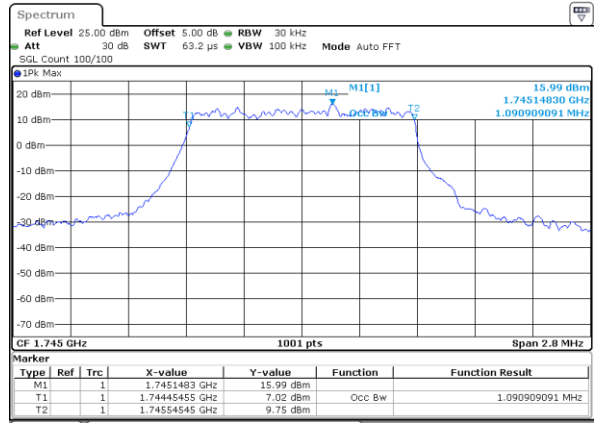

Date: 26.OCT.2017 15:09:45

Highest Channel / 5MHz / QPSK

Date: 26.OCT.2017 15:12:03

Highest Channel / 5MHz / 16QAM

Date: 26.OCT.2017 15:12:13

LTE Band 13

Middle Channel / 10MHz / QPSK

Date: 26 OCT 2017 15:22:49

Middle Channel / 10MHz / 16QAM

Date: 26 OCT 2017 15:22:59

LTE Band 66

Lowest Channel / 1.4MHz / QPSK

Date: 26.OCT.2017 18:11:38

Lowest Channel / 1.4MHz / 16QAM

Date: 26.OCT.2017 18:12:06

Middle Channel / 1.4MHz / QPSK

Date: 26.OCT.2017 18:20:16

Middle Channel / 1.4MHz / 16QAM

Date: 26.OCT.2017 18:20:45

Highest Channel / 1.4MHz / QPSK

Date: 26.OCT.2017 18:29:42

Highest Channel / 1.4MHz / 16QAM

Date: 26.OCT.2017 18:29:05

LTE Band 66