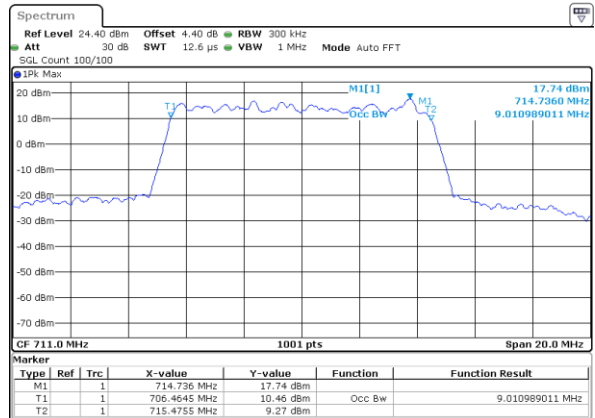

Date: 26.OCT.2017 14:12:45

Highest Channel / 5MHz / 16QAM

Date: 26.OCT.2017 14:12:55

LTE Band 12

Lowest Channel / 10MHz / QPSK

Date: 26 OCT 2017 14:34:28

Lowest Channel / 10MHz / 16QAM

Date: 26 OCT 2017 14:34:38

Middle Channel / 10MHz / QPSK

Date: 26 OCT 2017 14:34:58

Middle Channel / 10MHz / 16QAM

Date: 26 OCT 2017 14:34:48

Highest Channel / 10MHz / QPSK

Date: 26 OCT 2017 14:35:07

Highest Channel / 10MHz / 16QAM

Date: 26 OCT 2017 14:35:17

LTE Band 13

Lowest Channel / 5MHz / QPSK

Date: 26.OCT.2017 15:00:47

Lowest Channel / 5MHz / 16QAM

Date: 26.OCT.2017 15:00:37

Middle Channel / 5MHz / QPSK

Date: 26.OCT.2017 15:09:35

Middle Channel / 5MHz / 16QAM