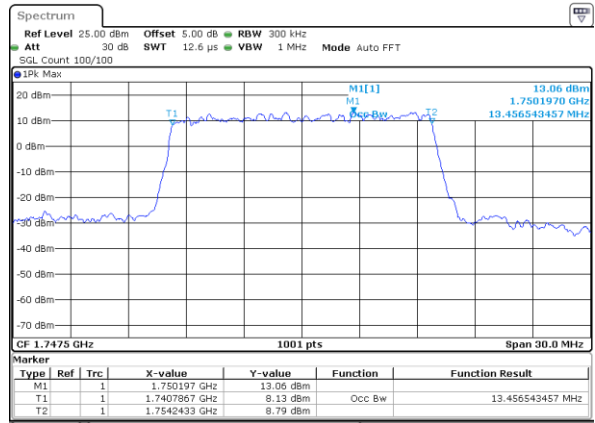

Date: 26 OCT 2017 10:27:14

Highest Channel / 10MHz / QPSK

Date: 26 OCT 2017 10:27:24

Highest Channel / 10MHz / 16QAM

Date: 26 OCT 2017 10:27:34

LTE Band 4

Lowest Channel / 15MHz / QPSK

Date: 26 OCT 2017 10:27:44

Lowest Channel / 15MHz / 16QAM

Date: 26 OCT 2017 10:27:54

Middle Channel / 15MHz / QPSK

Date: 26 OCT 2017 10:28:04

Middle Channel / 15MHz / 16QAM

Date: 26 OCT 2017 10:28:14

Highest Channel / 15MHz / QPSK

Date: 26 OCT 2017 10:28:24

Highest Channel / 15MHz / 16QAM

Date: 26 OCT 2017 10:28:34

LTE Band 4

Lowest Channel / 20MHz / QPSK

Date: 26 OCT 2017 10:28:44

Lowest Channel / 20MHz / 16QAM

Date: 26 OCT 2017 10:28:53

Middle Channel / 20MHz / QPSK

Date: 26 OCT 2017 10:29:03

Middle Channel / 20MHz / 16QAM

Date: 26 OCT 2017 10:29:13

Highest Channel / 20MHz / QPSK

Date: 26 OCT 2017 10:29:23

Highest Channel / 20MHz / 16QAM

Date: 26 OCT 2017 10:29:33

LTE Band 5