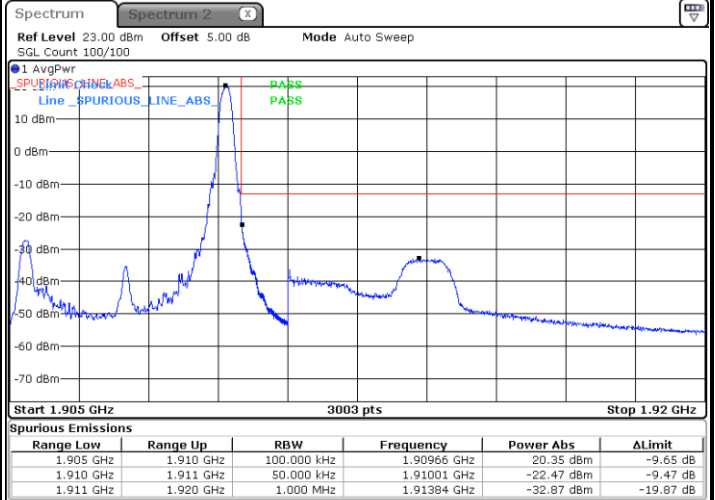

Highest Band Edge / Full RB

Date: 16.NOV.2017 11:44:58

LTE Band 2 / 3MHz / QPSK

Lowest Band Edge / 1RB

Date: 16.NOV.2017 11:48:14

Highest Band Edge / 1 RB

Date: 16.NOV.2017 11:57:01

Lowest Band Edge / Full RB

Date: 16.NOV.2017 11:50:29

Highest Band Edge / Full RB

Date: 16.NOV.2017 11:58:16

LTE Band 2 / 3MHz / 16QAM

Lowest Band Edge / 1 RB

Date: 16.NOV.2017 11:49:22

Highest Band Edge / 1 RB

Date: 16.NOV.2017 11:58:09

Lowest Band Edge / Full RB

Date: 16.NOV.2017 11:51:36

Highest Band Edge / Full RB

Date: 16.NOV.2017 12:00:23

LTE Band 2 / 5MHz / QPSK

Lowest Band Edge / 1 RB

Date: 16.NOV.2017 12:03:40

Highest Band Edge / 1 RB

Date: 16.NOV.2017 12:12:26

Lowest Band Edge / Full RB

Date: 16.NOV.2017 12:05:54

Highest Band Edge / Full RB

Date: 16.NOV.2017 12:14:41