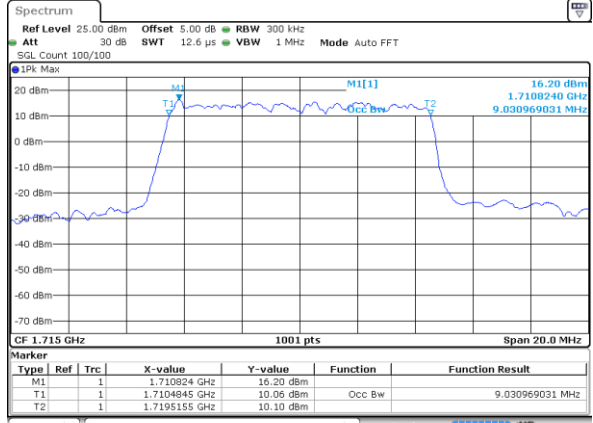

Date: 26 OCT 2017 19:27:45

LTE Band 66

Lowest Channel / 10MHz / QPSK

Date: 26 OCT 2017 19:45:44

Lowest Channel / 10MHz / 16QAM

Date: 26 OCT 2017 19:45:14

Middle Channel / 10MHz / QPSK

Date: 26 OCT 2017 19:56:43

Middle Channel / 10MHz / 16QAM

Date: 26 OCT 2017 19:56:16

Highest Channel / 10MHz / QPSK

Date: 26 OCT 2017 19:59:36

Highest Channel / 10MHz / 16QAM

Date: 26 OCT 2017 19:59:17

LTE Band 66

Lowest Channel / 15MHz / QPSK