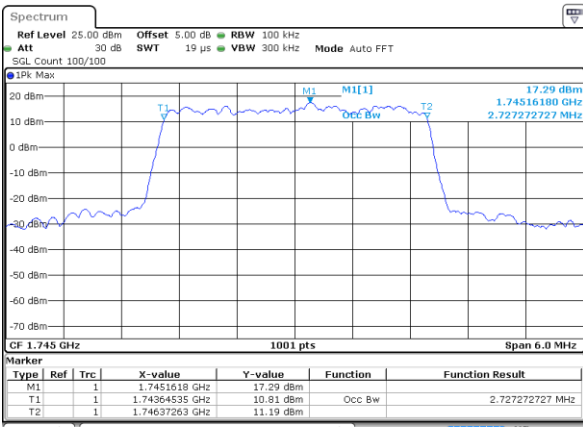

Date: 26.OCT.2017 18:20:16

Middle Channel / 1.4MHz / 16QAM

Date: 26.OCT.2017 18:20:45

Highest Channel / 1.4MHz / QPSK

Date: 26.OCT.2017 18:29:42

Highest Channel / 1.4MHz / 16QAM

Date: 26.OCT.2017 18:29:05

LTE Band 66

Lowest Channel / 3MHz / QPSK

Date: 26 OCT 2017 18:48:09

Lowest Channel / 3MHz / 16QAM

Date: 26 OCT 2017 18:47:37

Middle Channel / 3MHz / QPSK

Date: 26 OCT 2017 18:56:59

Middle Channel / 3MHz / 16QAM

Date: 26 OCT 2017 18:56:28

Highest Channel / 3MHz / QPSK

Date: 26 OCT 2017 19:00:56

Highest Channel / 3MHz / 16QAM

Date: 26 OCT 2017 19:00:32

LTE Band 66

Lowest Channel / 5MHz / QPSK

Date: 26 OCT 2017 19:16:38

Lowest Channel / 5MHz / 16QAM