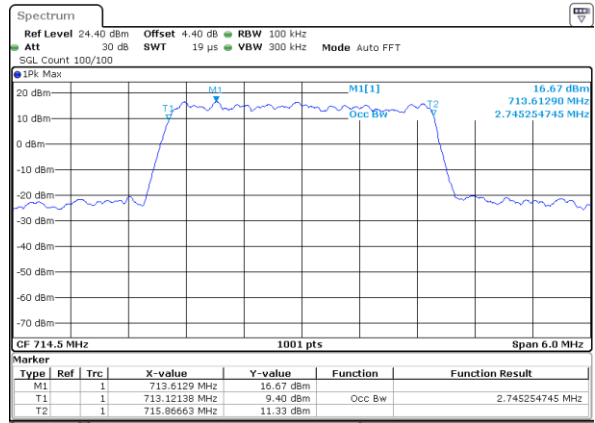

Date: 26 OCT 2017 13:40:06

LTE Band 12

Lowest Channel / 3MHz / QPSK

Date: 26 OCT 2017 13:55:40

Lowest Channel / 3MHz / 16QAM

Date: 26 OCT 2017 13:55:50

Middle Channel / 3MHz / QPSK

Date: 26 OCT 2017 13:56:10

Middle Channel / 3MHz / 16QAM

Date: 26 OCT 2017 13:56:00

Highest Channel / 3MHz / QPSK

Date: 26 OCT 2017 13:56:20

Highest Channel / 3MHz / 16QAM

Date: 26 OCT 2017 13:56:30

LTE Band 12

Lowest Channel / 5MHz / QPSK

Date: 26.OCT.2017 14:12:05

Lowest Channel / 5MHz / 16QAM

Date: 26.OCT.2017 14:12:15

Middle Channel / 5MHz / QPSK

Date: 26.OCT.2017 14:12:35

Middle Channel / 5MHz / 16QAM

Date: 26.OCT.2017 14:12:25

Highest Channel / 5MHz / QPSK