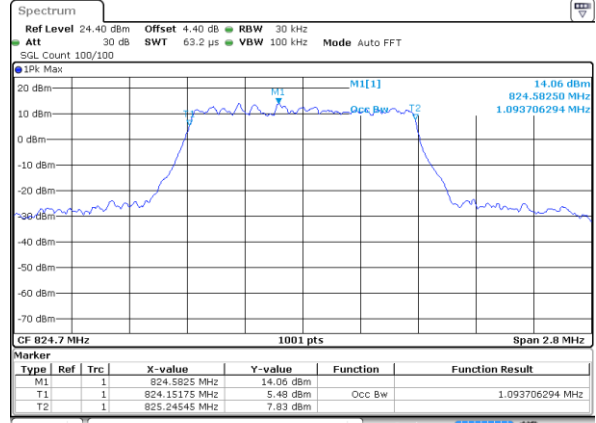

Lowest Channel / 1.4MHz / 16QAM

Date: 26 OCT 2017 10:33:03