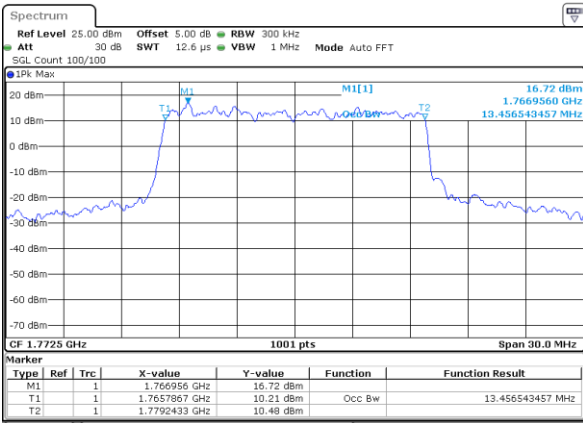

Middle Channel / 10MHz / 16QAM

Date: 26 OCT 2017 19:56:16

Highest Channel / 10MHz / QPSK

Date: 26 OCT 2017 19:59:36

Highest Channel / 10MHz / 16QAM

Date: 26 OCT 2017 19:59:17

LTE Band 66

Lowest Channel / 15MHz / QPSK

Date: 26 OCT 2017 20:10:29

Lowest Channel / 15MHz / 16QAM

Date: 26 OCT 2017 20:10:06

Middle Channel / 15MHz / QPSK

Date: 26 OCT 2017 20:16:42

Middle Channel / 15MHz / 16QAM

Date: 26 OCT 2017 20:16:22

Highest Channel / 15MHz / QPSK

Date: 26 OCT 2017 20:20:56

Highest Channel / 15MHz / 16QAM

Date: 26 OCT 2017 20:20:41

LTE Band 66

Lowest Channel / 20MHz / QPSK

Date: 26 OCT 2017 20:28:03

Lowest Channel / 20MHz / 16QAM

Date: 26 OCT 2017 20:27:36