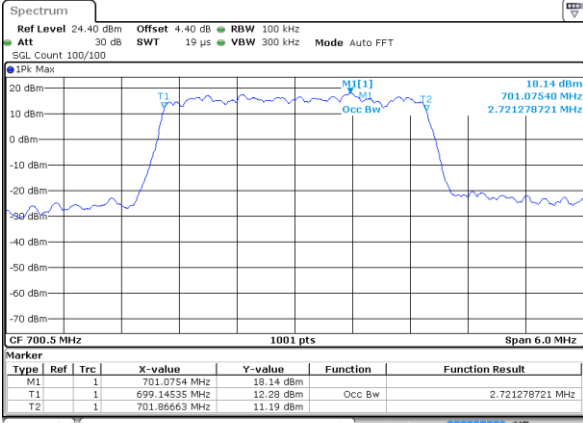

LTE Band 12

Lowest Channel / 3MHz / QPSK

Date: 26 OCT 2017 13:55:40