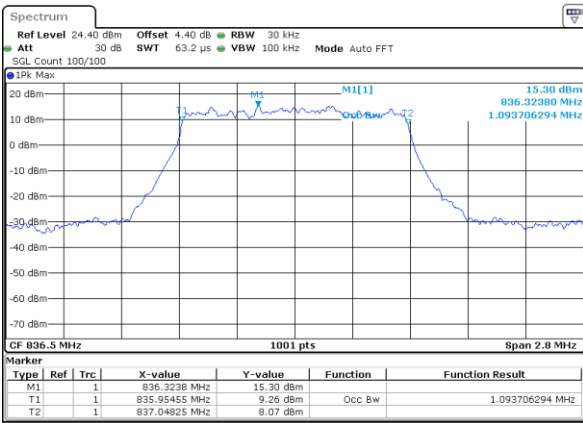

Date: 26 OCT 2017 10:29:03

Middle Channel / 20MHz / 16QAM

Date: 26 OCT 2017 10:29:13

Highest Channel / 20MHz / QPSK

Date: 26 OCT 2017 10:29:23

Highest Channel / 20MHz / 16QAM

Date: 26 OCT 2017 10:29:33

LTE Band 5

Lowest Channel / 1.4MHz / QPSK

Date: 26 OCT 2017 10:32:53

Lowest Channel / 1.4MHz / 16QAM

Date: 26 OCT 2017 10:33:03

Middle Channel / 1.4MHz / QPSK

Date: 26 OCT 2017 10:41:52

Middle Channel / 1.4MHz / 16QAM

Date: 26 OCT 2017 10:42:02

Highest Channel / 1.4MHz / QPSK

Date: 26 OCT 2017 10:44:20

Highest Channel / 1.4MHz / 16QAM

Date: 26 OCT 2017 10:44:30

LTE Band 5

Lowest Channel / 3MHz / QPSK

Date: 26 OCT 2017 10:53:18