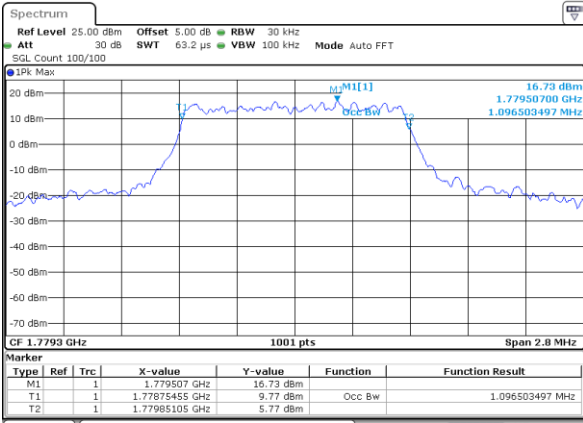

Date: 26.OCT.2017 15:09:45

Highest Channel / 5MHz / QPSK

Date: 26.OCT.2017 15:12:03

Highest Channel / 5MHz / 16QAM

Date: 26.OCT.2017 15:12:13

LTE Band 13

Middle Channel / 10MHz / QPSK

Date: 26 OCT 2017 15:22:49

Middle Channel / 10MHz / 16QAM

Date: 26 OCT 2017 15:22:59

LTE Band 66

Lowest Channel / 1.4MHz / QPSK

Date: 26.OCT.2017 18:11:38

Lowest Channel / 1.4MHz / 16QAM

Date: 26.OCT.2017 18:12:06

Middle Channel / 1.4MHz / QPSK

Date: 26.OCT.2017 18:20:16

Middle Channel / 1.4MHz / 16QAM

Date: 26.OCT.2017 18:20:45

Highest Channel / 1.4MHz / QPSK

Date: 26.OCT.2017 18:29:42

Highest Channel / 1.4MHz / 16QAM

Date: 26.OCT.2017 18:29:05

LTE Band 66