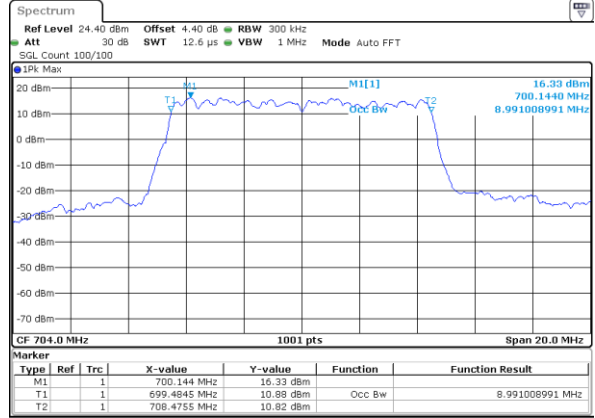

Date: 26.OCT.2017 14:12:45

Highest Channel / 5MHz / 16QAM

Date: 26.OCT.2017 14:12:55

LTE Band 12

Lowest Channel / 10MHz / QPSK

Date: 26 OCT 2017 14:34:28

Lowest Channel / 10MHz / 16QAM

Date: 26 OCT 2017 14:34:38

Middle Channel / 10MHz / QPSK

Date: 26 OCT 2017 14:34:58

Middle Channel / 10MHz / 16QAM

Date: 26 OCT 2017 14:34:48

Highest Channel / 10MHz / QPSK

Date: 26 OCT 2017 14:35:07

Highest Channel / 10MHz / 16QAM

Date: 26 OCT 2017 14:35:17