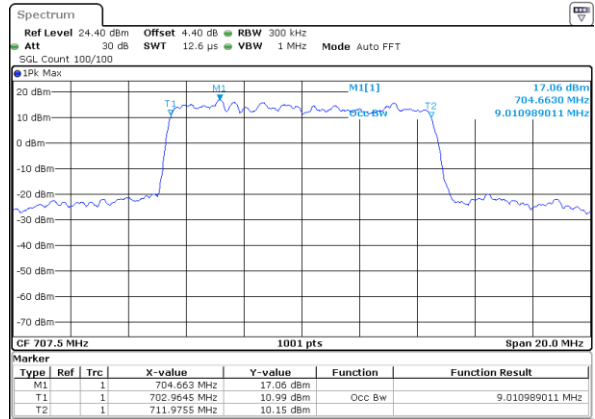

Middle Channel / 10MHz / 16QAM

Date: 26 OCT 2017 14:34:48