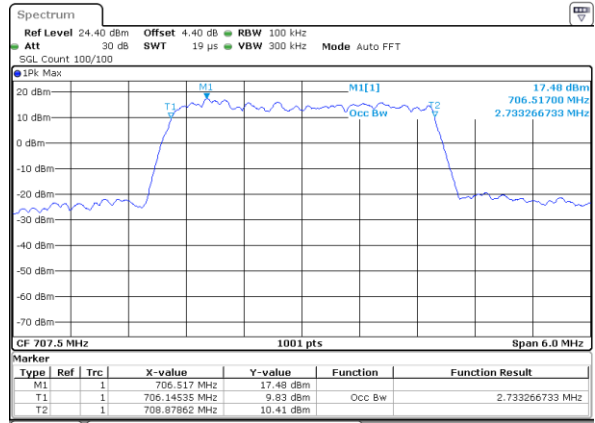

Date: 26 OCT 2017 13:39:26

Middle Channel / 1.4MHz / QPSK

Date: 26 OCT 2017 13:39:46

Middle Channel / 1.4MHz / 16QAM

Date: 26 OCT 2017 13:39:36

Highest Channel / 1.4MHz / QPSK

Date: 26 OCT 2017 13:39:56

Highest Channel / 1.4MHz / 16QAM

Date: 26 OCT 2017 13:40:06

LTE Band 12

Lowest Channel / 3MHz / QPSK

Date: 26 OCT 2017 13:55:40

Lowest Channel / 3MHz / 16QAM

Date: 26 OCT 2017 13:55:50

Middle Channel / 3MHz / QPSK

Date: 26 OCT 2017 13:56:10

Middle Channel / 3MHz / 16QAM

Date: 26 OCT 2017 13:56:00

Highest Channel / 3MHz / QPSK

Date: 26 OCT 2017 13:56:20

Highest Channel / 3MHz / 16QAM

Date: 26 OCT 2017 13:56:30

LTE Band 12

Lowest Channel / 5MHz / QPSK