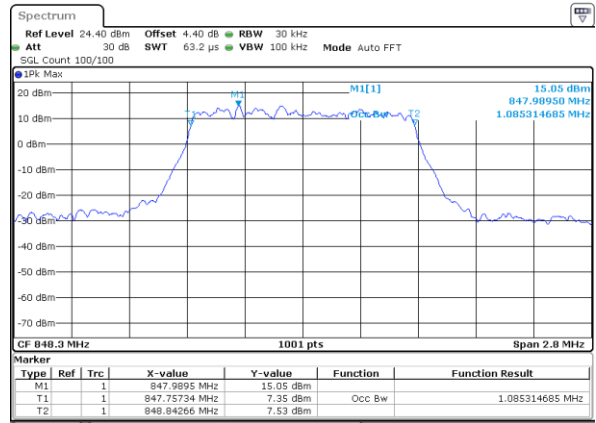

Date: 26 OCT 2017 10:29:03

Middle Channel / 20MHz / 16QAM

Date: 26 OCT 2017 10:29:13

Highest Channel / 20MHz / QPSK

Date: 26 OCT 2017 10:29:23

Highest Channel / 20MHz / 16QAM

Date: 26 OCT 2017 10:29:33

LTE Band 5

Lowest Channel / 1.4MHz / QPSK

Date: 26 OCT 2017 10:32:53

Lowest Channel / 1.4MHz / 16QAM

Date: 26 OCT 2017 10:33:03

Middle Channel / 1.4MHz / QPSK

Date: 26 OCT 2017 10:41:52

Middle Channel / 1.4MHz / 16QAM

Date: 26 OCT 2017 10:42:02

Highest Channel / 1.4MHz / QPSK

Date: 26 OCT 2017 10:44:20

Highest Channel / 1.4MHz / 16QAM

Date: 26 OCT 2017 10:44:30

LTE Band 5

Lowest Channel / 3MHz / QPSK

Date: 26 OCT 2017 10:53:18