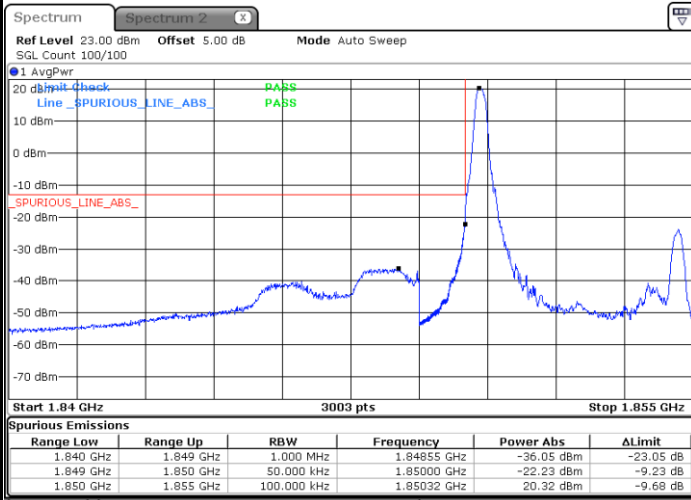

Highest Band Edge / Full RB

Date: 16.NOV.2017 11:44:58

LTE Band 2 / 3MHz / QPSK

Lowest Band Edge / 1RB

Date: 16.NOV.2017 11:48:14

Highest Band Edge / 1 RB

Date: 16.NOV.2017 11:57:01

Lowest Band Edge / Full RB

Date: 16.NOV.2017 11:50:29

Highest Band Edge / Full RB

Date: 16.NOV.2017 11:58:16

LTE Band 2 / 3MHz / 16QAM

Lowest Band Edge / 1 RB

Date: 16.NOV.2017 11:49:22

Highest Band Edge / 1 RB

Date: 16.NOV.2017 11:58:09

Lowest Band Edge / Full RB

Date: 16.NOV.2017 11:51:36

Highest Band Edge / Full RB

Date: 16.NOV.2017 12:00:23

LTE Band 2 / 5MHz / QPSK

Lowest Band Edge / 1 RB

Date: 16.NOV.2017 12:03:40

Highest Band Edge / 1 RB

Date: 16.NOV.2017 12:12:26

Lowest Band Edge / Full RB

Date: 16.NOV.2017 12:05:54

Highest Band Edge / Full RB

Date: 16.NOV.2017 12:14:41