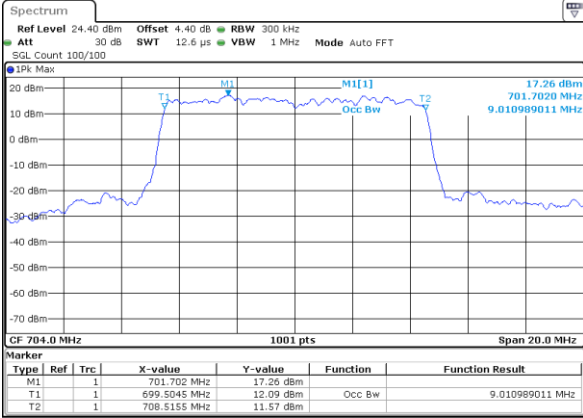

Date: 26.OCT.2017 14:12:45

Highest Channel / 5MHz / 16QAM

Date: 26.OCT.2017 14:12:55

LTE Band 12

Lowest Channel / 10MHz / QPSK

Date: 26 OCT 2017 14:34:28

Lowest Channel / 10MHz / 16QAM

Date: 26 OCT 2017 14:34:38

Middle Channel / 10MHz / QPSK

Date: 26 OCT 2017 14:34:58

Middle Channel / 10MHz / 16QAM

Date: 26 OCT 2017 14:34:48

Highest Channel / 10MHz / QPSK

Date: 26 OCT 2017 14:35:07

Highest Channel / 10MHz / 16QAM

Date: 26 OCT 2017 14:35:17