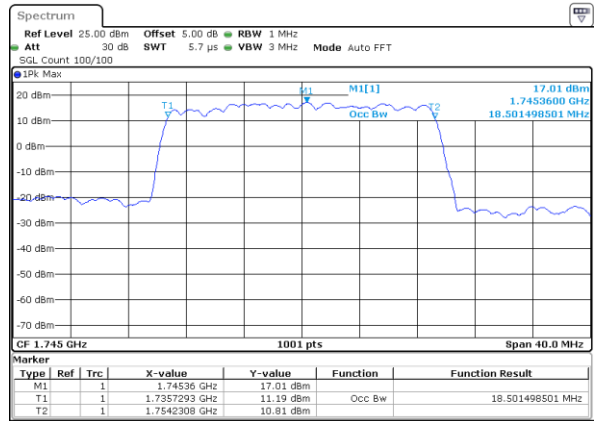

Highest Channel / 15MHz / 16QAM

Date: 26 OCT 2017 10:28:34

LTE Band 4

Lowest Channel / 20MHz / QPSK

Date: 26 OCT 2017 10:28:44

Lowest Channel / 20MHz / 16QAM

Date: 26 OCT 2017 10:28:53

Middle Channel / 20MHz / QPSK

Date: 26 OCT 2017 10:29:03

Middle Channel / 20MHz / 16QAM

Date: 26 OCT 2017 10:29:13

Highest Channel / 20MHz / QPSK

Date: 26 OCT 2017 10:29:23

Highest Channel / 20MHz / 16QAM

Date: 26 OCT 2017 10:29:33

LTE Band 5