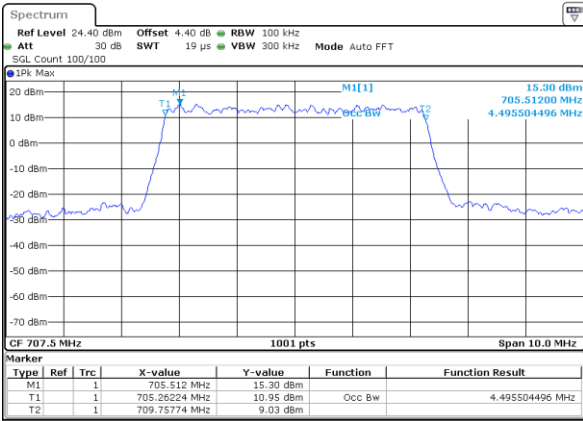

Date: 26 OCT 2017 13:40:06

LTE Band 12

Lowest Channel / 3MHz / QPSK

Date: 26 OCT 2017 13:55:40

Lowest Channel / 3MHz / 16QAM

Date: 26 OCT 2017 13:55:50

Middle Channel / 3MHz / QPSK

Date: 26 OCT 2017 13:56:10

Middle Channel / 3MHz / 16QAM

Date: 26 OCT 2017 13:56:00

Highest Channel / 3MHz / QPSK

Date: 26 OCT 2017 13:56:20

Highest Channel / 3MHz / 16QAM

Date: 26 OCT 2017 13:56:30

LTE Band 12

Lowest Channel / 5MHz / QPSK

Date: 26.OCT.2017 14:12:05

Lowest Channel / 5MHz / 16QAM

Date: 26.OCT.2017 14:12:15

Middle Channel / 5MHz / QPSK

Date: 26.OCT.2017 14:12:35

Middle Channel / 5MHz / 16QAM

Date: 26.OCT.2017 14:12:25

Highest Channel / 5MHz / QPSK