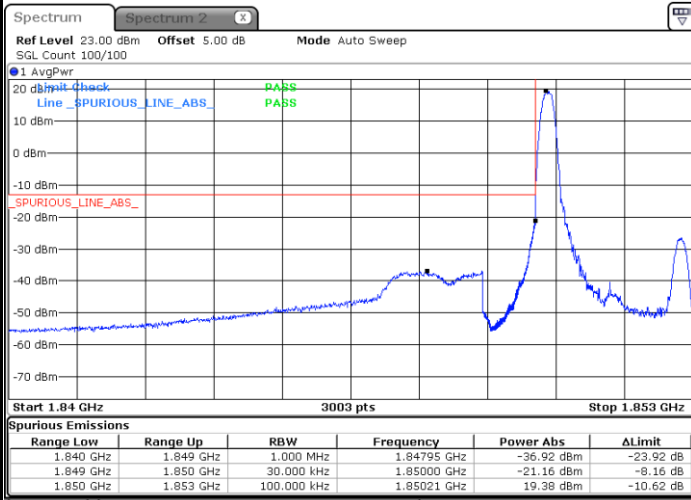

Highest Band Edge / Full RB

Date: 16.NOV.2017 11:44:58

LTE Band 2 / 3MHz / QPSK

Lowest Band Edge / 1RB

Date: 16.NOV.2017 11:48:14

Highest Band Edge / 1 RB

Date: 16.NOV.2017 11:57:01

Lowest Band Edge / Full RB

Date: 16.NOV.2017 11:50:29

Highest Band Edge / Full RB

Date: 16.NOV.2017 11:58:16

LTE Band 2 / 3MHz / 16QAM

Lowest Band Edge / 1 RB

Date: 16.NOV.2017 11:49:22

Highest Band Edge / 1 RB

Date: 16.NOV.2017 11:58:09

Lowest Band Edge / Full RB

Date: 16.NOV.2017 11:51:36

Highest Band Edge / Full RB

Date: 16.NOV.2017 12:00:23

LTE Band 2 / 5MHz / QPSK

Lowest Band Edge / 1 RB

Date: 16.NOV.2017 12:03:40

Highest Band Edge / 1 RB

Date: 16.NOV.2017 12:12:26

Lowest Band Edge / Full RB

Date: 16.NOV.2017 12:05:54

Highest Band Edge / Full RB

Date: 16.NOV.2017 12:14:41