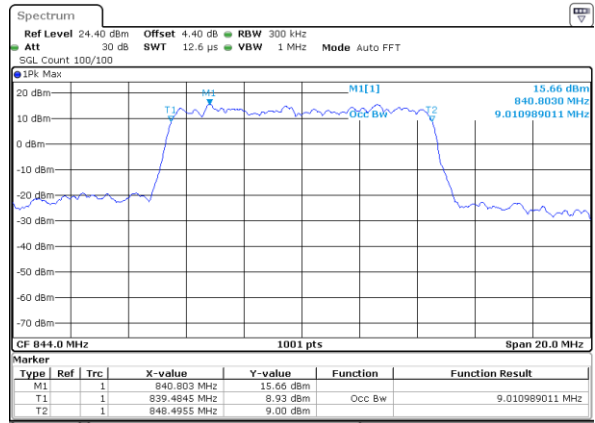

Date: 26 OCT 2017 11:22:41

Middle Channel / 5MHz / 16QAM

Date: 26 OCT 2017 11:22:51

Highest Channel / 5MHz / QPSK

Date: 26 OCT 2017 11:25:10

Highest Channel / 5MHz / 16QAM

Date: 26 OCT 2017 11:25:19

LTE Band 5

Lowest Channel / 10MHz / QPSK

Date: 26 OCT 2017 11:34:07

Lowest Channel / 10MHz / 16QAM

Date: 26 OCT 2017 11:34:17

Middle Channel / 10MHz / QPSK

Date: 26 OCT 2017 11:43:06

Middle Channel / 10MHz / 16QAM

Date: 26 OCT 2017 11:43:16

Highest Channel / 10MHz / QPSK

Date: 26 OCT 2017 11:45:34

Highest Channel / 10MHz / 16QAM

Date: 26 OCT 2017 11:45:44

LTE Band 12

Lowest Channel / 1.4MHz / QPSK

Date: 26 OCT 2017 13:39:16

Lowest Channel / 1.4MHz / 16QAM