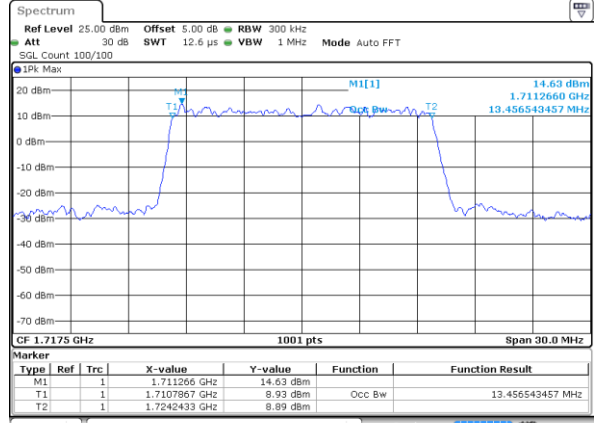

Lowest Channel / 15MHz / 16QAM

Date: 26 OCT 2017 10:27:54