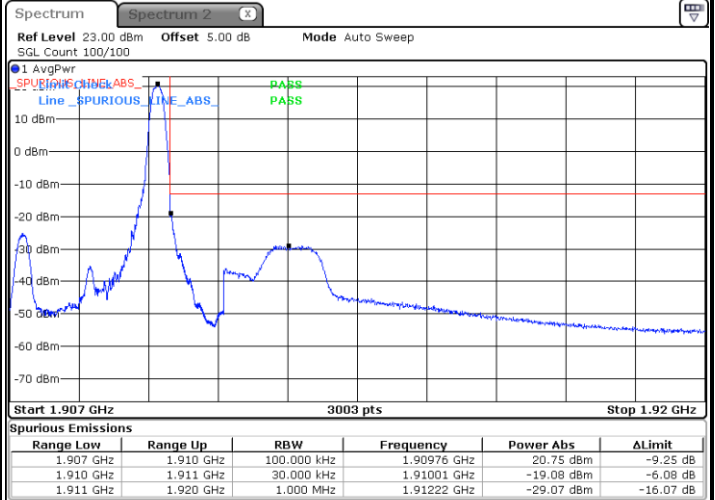

Conducted Band Edge

LTE Band 2 / 1.4MHz / 16QAM

Lowest Band Edge / 1 RB

Date: 16.NOV.2017 11:33:57

Highest Band Edge / 1 RB

Date: 16.NOV.2017 11:42:44

Lowest Band Edge / Full RB

Date: 16.NOV.2017 11:36:11

Highest Band Edge / Full RB

Date: 16.NOV.2017 11:44:58

LTE Band 2 / 3MHz / QPSK

Lowest Band Edge / 1RB

Date: 16.NOV.2017 11:48:14

Highest Band Edge / 1 RB

Date: 16.NOV.2017 11:57:01

Lowest Band Edge / Full RB

Date: 16.NOV.2017 11:50:29

Highest Band Edge / Full RB

Date: 16.NOV.2017 11:58:16

LTE Band 2 / 3MHz / 16QAM

Lowest Band Edge / 1 RB

Date: 16.NOV.2017 11:49:22

Highest Band Edge / 1 RB

Date: 16.NOV.2017 11:58:09

Lowest Band Edge / Full RB

Date: 16.NOV.2017 11:51:36

Highest Band Edge / Full RB

Date: 16.NOV.2017 12:00:23

LTE Band 2 / 5MHz / QPSK

Lowest Band Edge / 1 RB

Date: 16.NOV.2017 12:03:40

Highest Band Edge / 1 RB