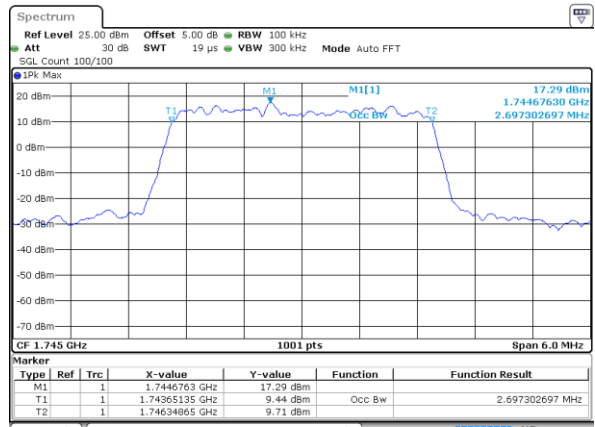

Date: 26.OCT.2017 18:20:16

Middle Channel / 1.4MHz / 16QAM

Date: 26.OCT.2017 18:20:45

Highest Channel / 1.4MHz / QPSK

Date: 26.OCT.2017 18:29:42

Highest Channel / 1.4MHz / 16QAM

Date: 26.OCT.2017 18:29:05

LTE Band 66

Lowest Channel / 3MHz / QPSK

Date: 26 OCT 2017 18:48:09

Lowest Channel / 3MHz / 16QAM

Date: 26 OCT 2017 18:47:37

Middle Channel / 3MHz / QPSK

Date: 26 OCT 2017 18:56:59

Middle Channel / 3MHz / 16QAM

Date: 26 OCT 2017 18:56:28

Highest Channel / 3MHz / QPSK

Date: 26 OCT 2017 19:00:56

Highest Channel / 3MHz / 16QAM

Date: 26 OCT 2017 19:00:32

LTE Band 66

Lowest Channel / 5MHz / QPSK

Date: 26 OCT 2017 19:16:38

Lowest Channel / 5MHz / 16QAM