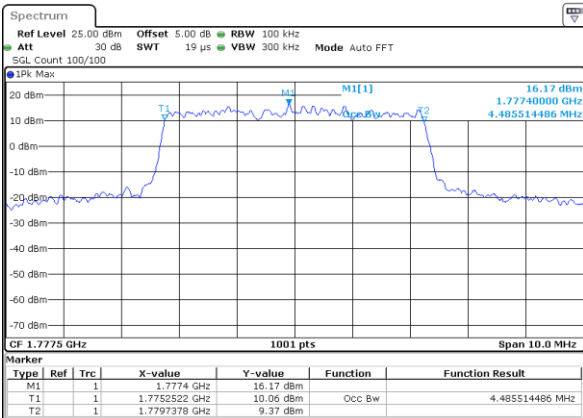

Highest Channel / 3MHz / QPSK

Date: 26 OCT 2017 19:00:56

Highest Channel / 3MHz / 16QAM

Date: 26 OCT 2017 19:00:32

LTE Band 66

Lowest Channel / 5MHz / QPSK

Date: 26 OCT 2017 19:16:38

Lowest Channel / 5MHz / 16QAM

Date: 26 OCT 2017 19:16:07

Middle Channel / 5MHz / QPSK

Date: 26 OCT 2017 19:24:53

Middle Channel / 5MHz / 16QAM

Date: 26 OCT 2017 19:24:20

Highest Channel / 5MHz / QPSK

Date: 26 OCT 2017 19:28:08

Highest Channel / 5MHz / 16QAM

Date: 26 OCT 2017 19:27:45

LTE Band 66

Lowest Channel / 10MHz / QPSK

Date: 26 OCT 2017 19:45:44

Lowest Channel / 10MHz / 16QAM

Date: 26 OCT 2017 19:45:14

Middle Channel / 10MHz / QPSK

Date: 26 OCT 2017 19:56:43

Middle Channel / 10MHz / 16QAM

Date: 26 OCT 2017 19:56:16

Highest Channel / 10MHz / QPSK

Date: 26 OCT 2017 19:59:36

Highest Channel / 10MHz / 16QAM

Date: 26 OCT 2017 19:59:17

LTE Band 66

Lowest Channel / 15MHz / QPSK