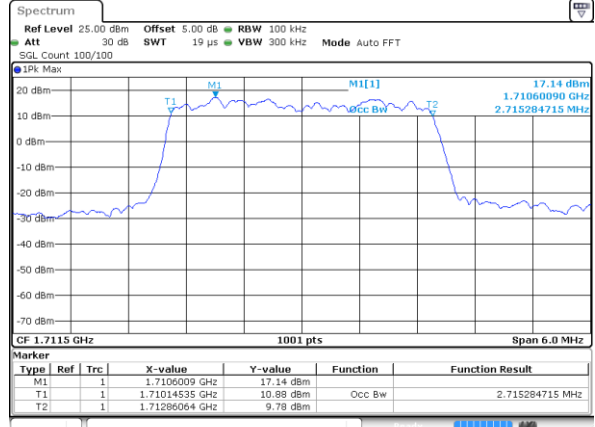

Lowest Channel / 3MHz / 16QAM

Date: 26 OCT 2017 18:47:37