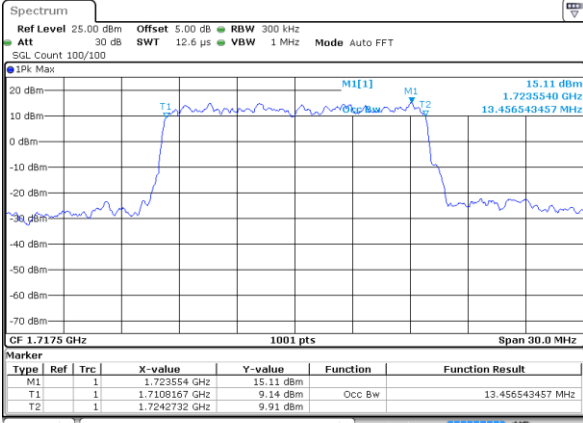

Date: 26 OCT 2017 19:27:45

LTE Band 66

Lowest Channel / 10MHz / QPSK

Date: 26 OCT 2017 19:45:44

Lowest Channel / 10MHz / 16QAM

Date: 26 OCT 2017 19:45:14

Middle Channel / 10MHz / QPSK

Date: 26 OCT 2017 19:56:43

Middle Channel / 10MHz / 16QAM

Date: 26 OCT 2017 19:56:16

Highest Channel / 10MHz / QPSK

Date: 26 OCT 2017 19:59:36

Highest Channel / 10MHz / 16QAM

Date: 26 OCT 2017 19:59:17

LTE Band 66

Lowest Channel / 15MHz / QPSK

Date: 26 OCT 2017 20:10:29

Lowest Channel / 15MHz / 16QAM

Date: 26 OCT 2017 20:10:06

Middle Channel / 15MHz / QPSK

Date: 26 OCT 2017 20:16:42

Middle Channel / 15MHz / 16QAM

Date: 26 OCT 2017 20:16:22

Highest Channel / 15MHz / QPSK

Date: 26 OCT 2017 20:20:56

Highest Channel / 15MHz / 16QAM

Date: 26 OCT 2017 20:20:41

LTE Band 66

Lowest Channel / 20MHz / QPSK

Date: 26 OCT 2017 20:28:03

Lowest Channel / 20MHz / 16QAM

Date: 26 OCT 2017 20:27:36