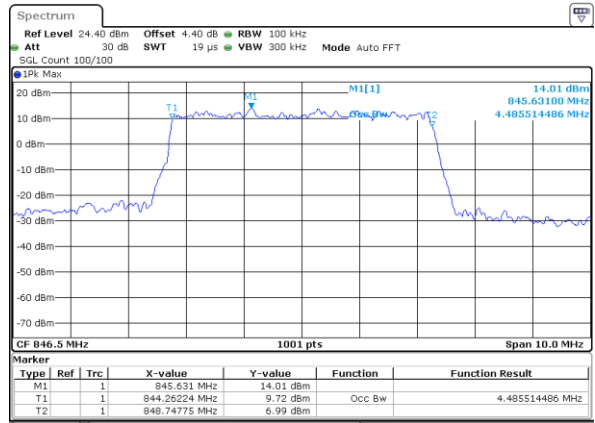

Highest Channel / 3MHz / 16QAM

Date: 26 OCT 2017 11:04:55

LTE Band 5

Lowest Channel / 5MHz / QPSK

Date: 26 OCT 2017 11:13:43

Lowest Channel / 5MHz / 16QAM

Date: 26 OCT 2017 11:13:53

Middle Channel / 5MHz / QPSK

Date: 26 OCT 2017 11:22:41

Middle Channel / 5MHz / 16QAM

Date: 26 OCT 2017 11:22:51

Highest Channel / 5MHz / QPSK

Date: 26 OCT 2017 11:25:10

Highest Channel / 5MHz / 16QAM

Date: 26 OCT 2017 11:25:19

LTE Band 5