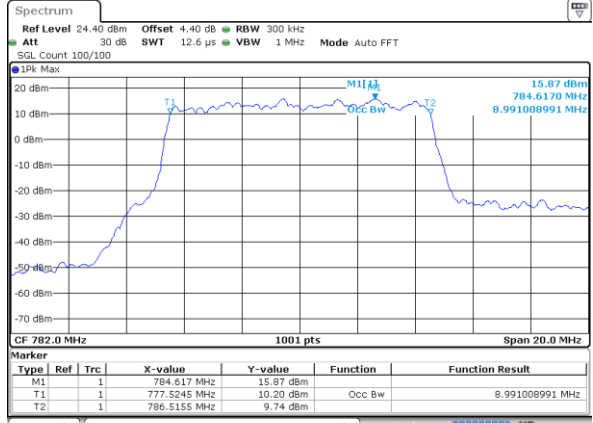

LTE Band 13

Lowest Channel / 5MHz / QPSK

Date: 26.OCT.2017 15:00:47

Lowest Channel / 5MHz / 16QAM

Date: 26.OCT.2017 15:00:37

Middle Channel / 5MHz / QPSK

Date: 26.OCT.2017 15:09:35

Middle Channel / 5MHz / 16QAM

Date: 26.OCT.2017 15:09:45

Highest Channel / 5MHz / QPSK

Date: 26.OCT.2017 15:12:03

Highest Channel / 5MHz / 16QAM

Date: 26.OCT.2017 15:12:13

LTE Band 13

Middle Channel / 10MHz / QPSK

Date: 26 OCT 2017 15:22:49

Middle Channel / 10MHz / 16QAM

Date: 26 OCT 2017 15:22:59

LTE Band 66

Lowest Channel / 1.4MHz / QPSK

Date: 26.OCT.2017 18:11:38

Lowest Channel / 1.4MHz / 16QAM

Date: 26.OCT.2017 18:12:06

Middle Channel / 1.4MHz / QPSK