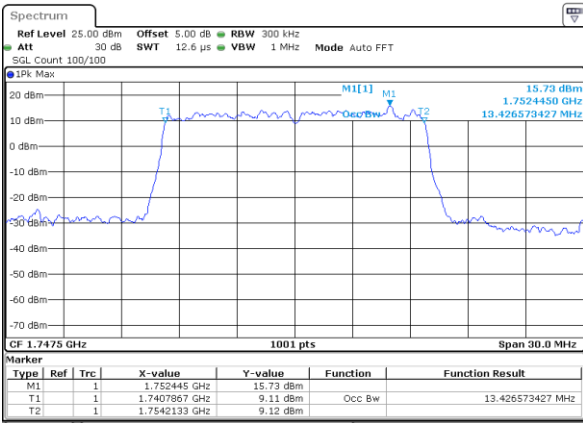

Date: 26 OCT 2017 10:27:14

Highest Channel / 10MHz / QPSK

Date: 26 OCT 2017 10:27:24

Highest Channel / 10MHz / 16QAM

Date: 26 OCT 2017 10:27:34

LTE Band 4

Lowest Channel / 15MHz / QPSK

Date: 26 OCT 2017 10:27:44

Lowest Channel / 15MHz / 16QAM

Date: 26 OCT 2017 10:27:54

Middle Channel / 15MHz / QPSK

Date: 26 OCT 2017 10:28:04

Middle Channel / 15MHz / 16QAM

Date: 26 OCT 2017 10:28:14

Highest Channel / 15MHz / QPSK

Date: 26 OCT 2017 10:28:24

Highest Channel / 15MHz / 16QAM

Date: 26 OCT 2017 10:28:34

LTE Band 4

Lowest Channel / 20MHz / QPSK

Date: 26 OCT 2017 10:28:44

Lowest Channel / 20MHz / 16QAM

Date: 26 OCT 2017 10:28:53

Middle Channel / 20MHz / QPSK