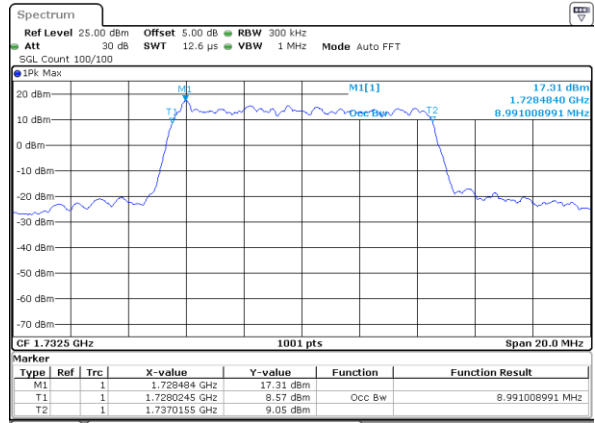

LTE Band 4

Lowest Channel / 10MHz / QPSK

Date: 26 OCT 2017 10:26:44

Lowest Channel / 10MHz / 16QAM

Date: 26 OCT 2017 10:26:54

Middle Channel / 10MHz / QPSK

Date: 26 OCT 2017 10:27:04

Middle Channel / 10MHz / 16QAM

Date: 26 OCT 2017 10:27:14

Highest Channel / 10MHz / QPSK

Date: 26 OCT 2017 10:27:24

Highest Channel / 10MHz / 16QAM

Date: 26 OCT 2017 10:27:34

LTE Band 4

Lowest Channel / 15MHz / QPSK

Date: 26 OCT 2017 10:27:44