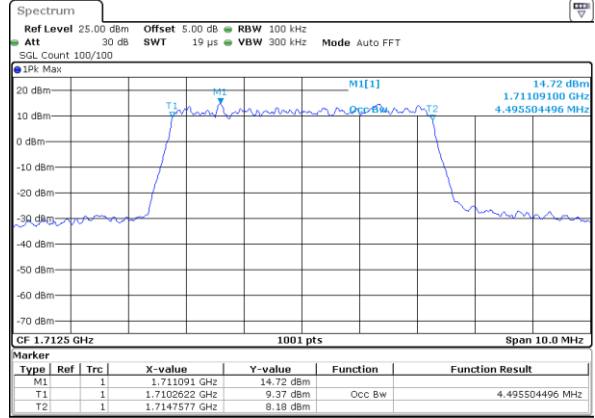

Highest Channel / 3MHz / QPSK

Date: 26 OCT 2017 19:00:56

Highest Channel / 3MHz / 16QAM

Date: 26 OCT 2017 19:00:32

LTE Band 66

Lowest Channel / 5MHz / QPSK

Date: 26 OCT 2017 19:16:38

Lowest Channel / 5MHz / 16QAM