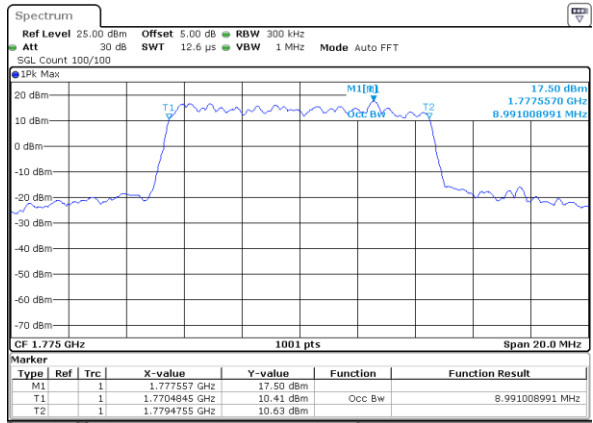

Date: 26 OCT 2017 19:27:45

LTE Band 66

Lowest Channel / 10MHz / QPSK

Date: 26 OCT 2017 19:45:44

Lowest Channel / 10MHz / 16QAM

Date: 26 OCT 2017 19:45:14

Middle Channel / 10MHz / QPSK

Date: 26 OCT 2017 19:56:43

Middle Channel / 10MHz / 16QAM

Date: 26 OCT 2017 19:56:16

Highest Channel / 10MHz / QPSK

Date: 26 OCT 2017 19:59:36

Highest Channel / 10MHz / 16QAM

Date: 26 OCT 2017 19:59:17

LTE Band 66

Lowest Channel / 15MHz / QPSK

Date: 26 OCT 2017 20:10:29

Lowest Channel / 15MHz / 16QAM

Date: 26 OCT 2017 20:10:06

Middle Channel / 15MHz / QPSK

Date: 26 OCT 2017 20:16:42

Middle Channel / 15MHz / 16QAM

Date: 26 OCT 2017 20:16:22

Highest Channel / 15MHz / QPSK

Date: 26 OCT 2017 20:20:56

Highest Channel / 15MHz / 16QAM

Date: 26 OCT 2017 20:20:41

LTE Band 66

Lowest Channel / 20MHz / QPSK

Date: 26 OCT 2017 20:28:03

Lowest Channel / 20MHz / 16QAM

Date: 26 OCT 2017 20:27:36