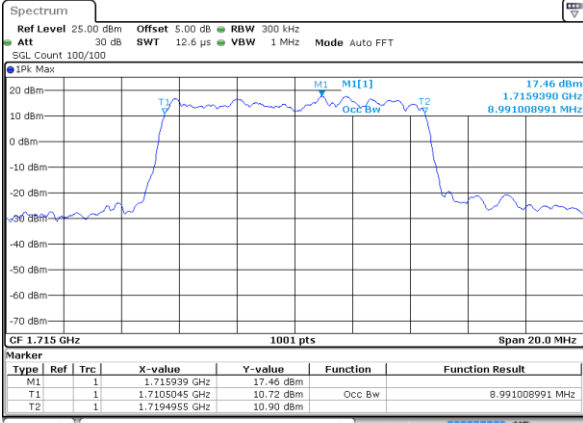

Highest Channel / 3MHz / QPSK

Date: 26 OCT 2017 19:00:56

Highest Channel / 3MHz / 16QAM

Date: 26 OCT 2017 19:00:32

LTE Band 66

Lowest Channel / 5MHz / QPSK

Date: 26 OCT 2017 19:16:38

Lowest Channel / 5MHz / 16QAM

Date: 26 OCT 2017 19:16:07

Middle Channel / 5MHz / QPSK

Date: 26 OCT 2017 19:24:53

Middle Channel / 5MHz / 16QAM

Date: 26 OCT 2017 19:24:20

Highest Channel / 5MHz / QPSK

Date: 26 OCT 2017 19:28:08

Highest Channel / 5MHz / 16QAM

Date: 26 OCT 2017 19:27:45

LTE Band 66

Lowest Channel / 10MHz / QPSK

Date: 26 OCT 2017 19:45:44

Lowest Channel / 10MHz / 16QAM

Date: 26 OCT 2017 19:45:14

Middle Channel / 10MHz / QPSK

Date: 26 OCT 2017 19:56:43

Middle Channel / 10MHz / 16QAM

Date: 26 OCT 2017 19:56:16

Highest Channel / 10MHz / QPSK

Date: 26 OCT 2017 19:59:36

Highest Channel / 10MHz / 16QAM

Date: 26 OCT 2017 19:59:17

LTE Band 66

Lowest Channel / 15MHz / QPSK