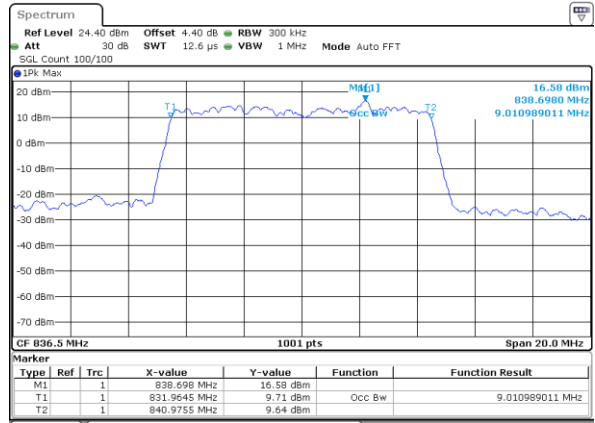

Date: 26 OCT 2017 11:22:41

Middle Channel / 5MHz / 16QAM

Date: 26 OCT 2017 11:22:51

Highest Channel / 5MHz / QPSK

Date: 26 OCT 2017 11:25:10

Highest Channel / 5MHz / 16QAM

Date: 26 OCT 2017 11:25:19

LTE Band 5

Lowest Channel / 10MHz / QPSK

Date: 26 OCT 2017 11:34:07

Lowest Channel / 10MHz / 16QAM

Date: 26 OCT 2017 11:34:17

Middle Channel / 10MHz / QPSK

Date: 26 OCT 2017 11:43:06

Middle Channel / 10MHz / 16QAM

Date: 26 OCT 2017 11:43:16

Highest Channel / 10MHz / QPSK

Date: 26 OCT 2017 11:45:34

Highest Channel / 10MHz / 16QAM

Date: 26 OCT 2017 11:45:44

LTE Band 12

Lowest Channel / 1.4MHz / QPSK

Date: 26 OCT 2017 13:39:16

Lowest Channel / 1.4MHz / 16QAM