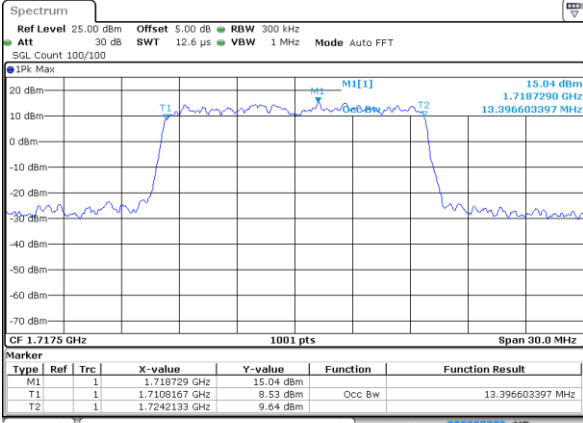

Date: 26 OCT 2017 10:27:14

Highest Channel / 10MHz / QPSK

Date: 26 OCT 2017 10:27:24

Highest Channel / 10MHz / 16QAM

Date: 26 OCT 2017 10:27:34

LTE Band 4

Lowest Channel / 15MHz / QPSK

Date: 26 OCT 2017 10:27:44