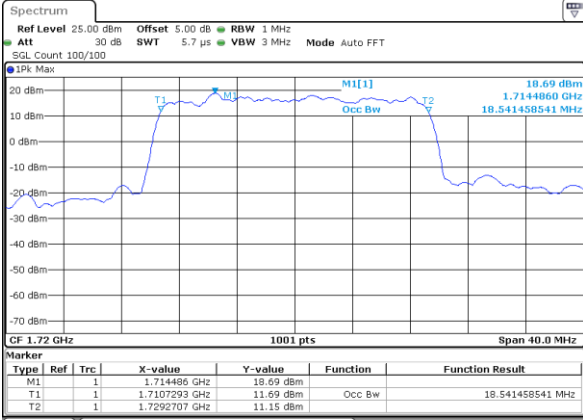

Date: 26 OCT 2017 20:10:29

Lowest Channel / 15MHz / 16QAM

Date: 26 OCT 2017 20:10:06

Middle Channel / 15MHz / QPSK

Date: 26 OCT 2017 20:16:42

Middle Channel / 15MHz / 16QAM

Date: 26 OCT 2017 20:16:22

Highest Channel / 15MHz / QPSK

Date: 26 OCT 2017 20:20:56

Highest Channel / 15MHz / 16QAM

Date: 26 OCT 2017 20:20:41

LTE Band 66

Lowest Channel / 20MHz / QPSK

Date: 26 OCT 2017 20:28:03

Lowest Channel / 20MHz / 16QAM

Date: 26 OCT 2017 20:27:36

Middle Channel / 20MHz / QPSK

Date: 26 OCT 2017 20:33:47

Middle Channel / 20MHz / 16QAM

Date: 26 OCT 2017 20:33:27

Highest Channel / 20MHz / QPSK

Date: 26 OCT 2017 20:37:20

Highest Channel / 20MHz / 16QAM

Date: 26 OCT 2017 20:36:59

Conducted Band Edge

LTE Band 2 / 1.4MHz / 16QAM

Lowest Band Edge / 1 RB

Date: 16.NOV.2017 11:33:57

Highest Band Edge / 1 RB

Date: 16.NOV.2017 11:42:44

Lowest Band Edge / Full RB

Date: 16.NOV.2017 11:36:11