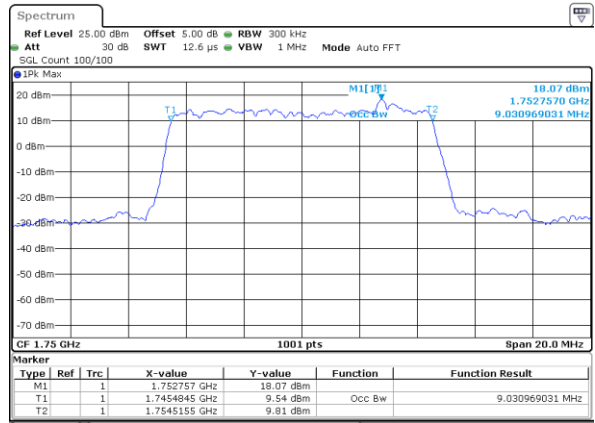

LTE Band 4

Lowest Channel / 10MHz / QPSK

Date: 26 OCT 2017 10:26:44

Lowest Channel / 10MHz / 16QAM

Date: 26 OCT 2017 10:26:54

Middle Channel / 10MHz / QPSK

Date: 26 OCT 2017 10:27:04

Middle Channel / 10MHz / 16QAM

Date: 26 OCT 2017 10:27:14

Highest Channel / 10MHz / QPSK

Date: 26 OCT 2017 10:27:24

Highest Channel / 10MHz / 16QAM

Date: 26 OCT 2017 10:27:34

LTE Band 4

Lowest Channel / 15MHz / QPSK

Date: 26 OCT 2017 10:27:44