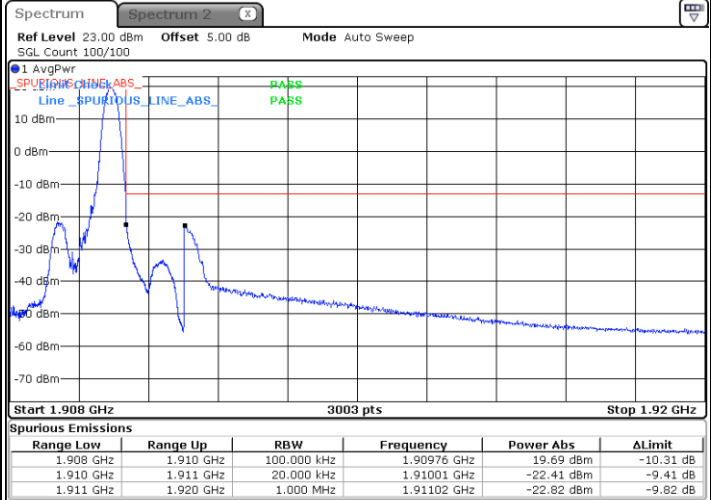

Date: 26 OCT 2017 20:20:56

Highest Channel / 15MHz / 16QAM

Date: 26 OCT 2017 20:20:41

LTE Band 66

Lowest Channel / 20MHz / QPSK

Date: 26 OCT 2017 20:28:03

Lowest Channel / 20MHz / 16QAM

Date: 26 OCT 2017 20:27:36

Conducted Band Edge

LTE Band 2 / 1.4MHz / 16QAM

Lowest Band Edge / 1 RB

Date: 16.NOV.2017 11:33:57

Highest Band Edge / 1 RB

Date: 16.NOV.2017 11:42:44

Lowest Band Edge / Full RB

Date: 16.NOV.2017 11:36:11

Highest Band Edge / Full RB

Date: 16.NOV.2017 11:44:58

LTE Band 2 / 3MHz / QPSK

Lowest Band Edge / 1RB

Date: 16.NOV.2017 11:48:14

Highest Band Edge / 1 RB

Date: 16.NOV.2017 11:57:01

Lowest Band Edge / Full RB

Date: 16.NOV.2017 11:50:29

Highest Band Edge / Full RB

Date: 16.NOV.2017 11:58:16

LTE Band 2 / 3MHz / 16QAM

Lowest Band Edge / 1 RB

Date: 16.NOV.2017 11:49:22

Highest Band Edge / 1 RB

Date: 16.NOV.2017 11:58:09