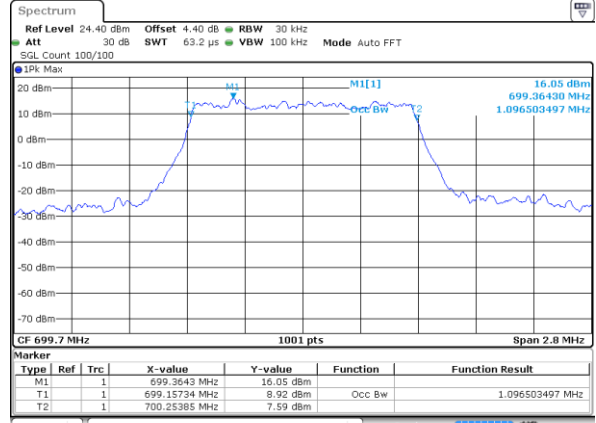

Highest Channel / 10MHz / QPSK

Date: 26 OCT 2017 11:45:34

Highest Channel / 10MHz / 16QAM

Date: 26 OCT 2017 11:45:44

LTE Band 12

Lowest Channel / 1.4MHz / QPSK

Date: 26 OCT 2017 13:39:16

Lowest Channel / 1.4MHz / 16QAM

Date: 26 OCT 2017 13:39:26

Middle Channel / 1.4MHz / QPSK

Date: 26 OCT 2017 13:39:46

Middle Channel / 1.4MHz / 16QAM

Date: 26 OCT 2017 13:39:36

Highest Channel / 1.4MHz / QPSK

Date: 26 OCT 2017 13:39:56

Highest Channel / 1.4MHz / 16QAM