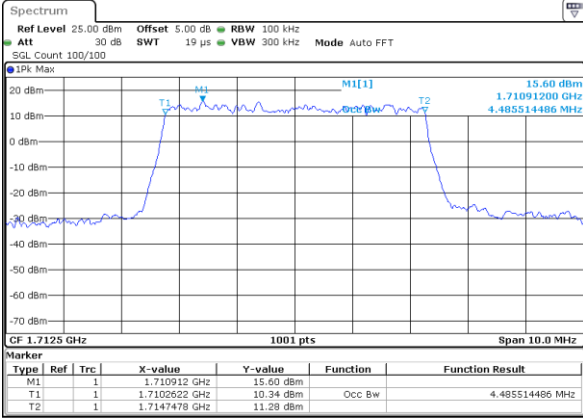

Highest Channel / 3MHz / QPSK

Date: 26 OCT 2017 19:00:56

Highest Channel / 3MHz / 16QAM

Date: 26 OCT 2017 19:00:32

LTE Band 66

Lowest Channel / 5MHz / QPSK

Date: 26 OCT 2017 19:16:38

Lowest Channel / 5MHz / 16QAM

Date: 26 OCT 2017 19:16:07

Middle Channel / 5MHz / QPSK

Date: 26 OCT 2017 19:24:53

Middle Channel / 5MHz / 16QAM

Date: 26 OCT 2017 19:24:20

Highest Channel / 5MHz / QPSK

Date: 26 OCT 2017 19:28:08

Highest Channel / 5MHz / 16QAM