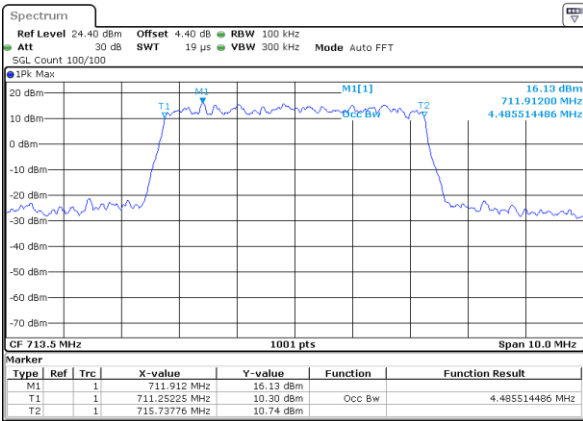

Middle Channel / 3MHz / 16QAM

Date: 26 OCT 2017 13:56:00

Highest Channel / 3MHz / QPSK

Date: 26 OCT 2017 13:56:20

Highest Channel / 3MHz / 16QAM

Date: 26 OCT 2017 13:56:30

LTE Band 12

Lowest Channel / 5MHz / QPSK

Date: 26.OCT.2017 14:12:05

Lowest Channel / 5MHz / 16QAM

Date: 26.OCT.2017 14:12:15

Middle Channel / 5MHz / QPSK

Date: 26.OCT.2017 14:12:35

Middle Channel / 5MHz / 16QAM

Date: 26.OCT.2017 14:12:25

Highest Channel / 5MHz / QPSK

Date: 26.OCT.2017 14:12:45

Highest Channel / 5MHz / 16QAM

Date: 26.OCT.2017 14:12:55

LTE Band 12

Lowest Channel / 10MHz / QPSK

Date: 26 OCT 2017 14:34:28

Lowest Channel / 10MHz / 16QAM

Date: 26 OCT 2017 14:34:38