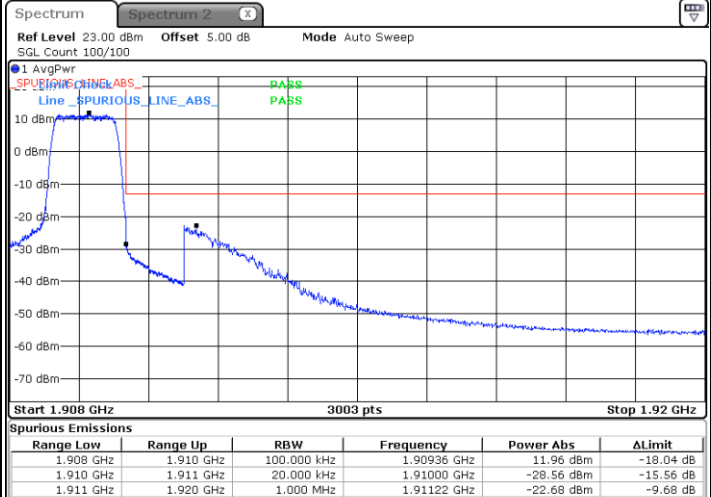

Date: 26 OCT 2017 20:20:56

Highest Channel / 15MHz / 16QAM

Date: 26 OCT 2017 20:20:41

LTE Band 66

Lowest Channel / 20MHz / QPSK

Date: 26 OCT 2017 20:28:03

Lowest Channel / 20MHz / 16QAM

Date: 26 OCT 2017 20:27:36

Conducted Band Edge

LTE Band 2 / 1.4MHz / 16QAM

Lowest Band Edge / 1 RB

Date: 16.NOV.2017 11:33:57

Highest Band Edge / 1 RB

Date: 16.NOV.2017 11:42:44

Lowest Band Edge / Full RB

Date: 16.NOV.2017 11:36:11

Highest Band Edge / Full RB

Date: 16.NOV.2017 11:44:58

LTE Band 2 / 3MHz / QPSK

Lowest Band Edge / 1RB

Date: 16.NOV.2017 11:48:14

Highest Band Edge / 1 RB

Date: 16.NOV.2017 11:57:01

Lowest Band Edge / Full RB

Date: 16.NOV.2017 11:50:29

Highest Band Edge / Full RB

Date: 16.NOV.2017 11:58:16

LTE Band 2 / 3MHz / 16QAM

Lowest Band Edge / 1 RB

Date: 16.NOV.2017 11:49:22

Highest Band Edge / 1 RB

Date: 16.NOV.2017 11:58:09