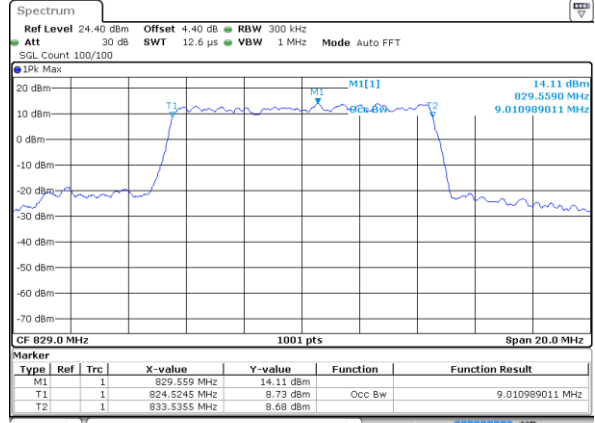

Lowest Channel / 10MHz / 16QAM

Date: 26 OCT 2017 11:34:17