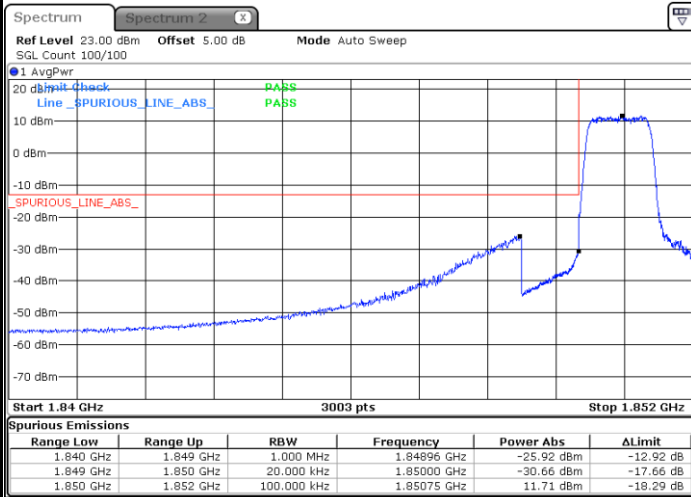

Date: 26 OCT 2017 20:20:56

Highest Channel / 15MHz / 16QAM

Date: 26 OCT 2017 20:20:41

LTE Band 66

Lowest Channel / 20MHz / QPSK

Date: 26 OCT 2017 20:28:03

Lowest Channel / 20MHz / 16QAM

Date: 26 OCT 2017 20:27:36

Conducted Band Edge

LTE Band 2 / 1.4MHz / 16QAM

Lowest Band Edge / 1 RB

Date: 16.NOV.2017 11:33:57

Highest Band Edge / 1 RB

Date: 16.NOV.2017 11:42:44

Lowest Band Edge / Full RB

Date: 16.NOV.2017 11:36:11

Highest Band Edge / Full RB

Date: 16.NOV.2017 11:44:58

LTE Band 2 / 3MHz / QPSK

Lowest Band Edge / 1RB

Date: 16.NOV.2017 11:48:14

Highest Band Edge / 1 RB

Date: 16.NOV.2017 11:57:01

Lowest Band Edge / Full RB

Date: 16.NOV.2017 11:50:29

Highest Band Edge / Full RB

Date: 16.NOV.2017 11:58:16

LTE Band 2 / 3MHz / 16QAM

Lowest Band Edge / 1 RB

Date: 16.NOV.2017 11:49:22

Highest Band Edge / 1 RB

Date: 16.NOV.2017 11:58:09