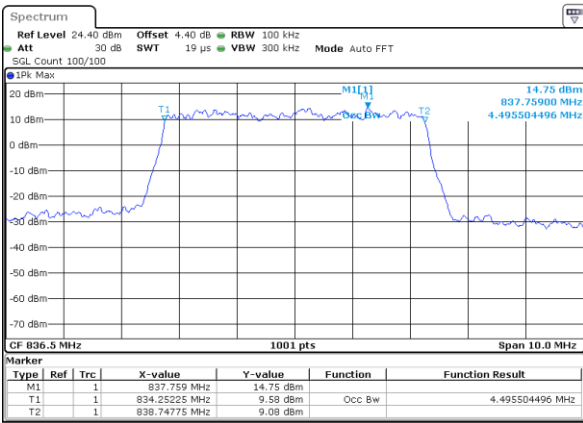

Highest Channel / 3MHz / 16QAM

Date: 26 OCT 2017 11:04:55

LTE Band 5

Lowest Channel / 5MHz / QPSK

Date: 26 OCT 2017 11:13:43

Lowest Channel / 5MHz / 16QAM

Date: 26 OCT 2017 11:13:53

Middle Channel / 5MHz / QPSK

Date: 26 OCT 2017 11:22:41

Middle Channel / 5MHz / 16QAM

Date: 26 OCT 2017 11:22:51

Highest Channel / 5MHz / QPSK

Date: 26 OCT 2017 11:25:10

Highest Channel / 5MHz / 16QAM

Date: 26 OCT 2017 11:25:19

LTE Band 5