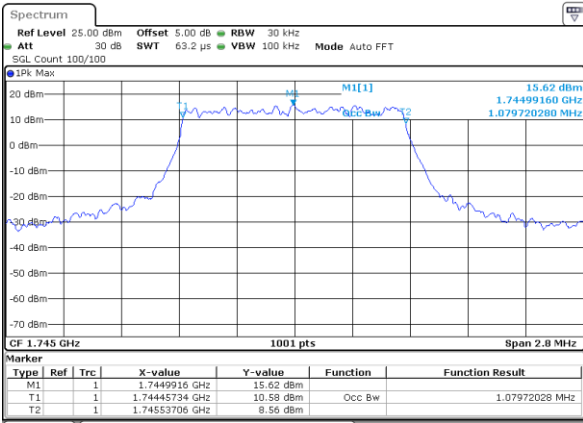

Date: 26.OCT.2017 15:09:45

Highest Channel / 5MHz / QPSK

Date: 26.OCT.2017 15:12:03

Highest Channel / 5MHz / 16QAM

Date: 26.OCT.2017 15:12:13

LTE Band 13

Middle Channel / 10MHz / QPSK

Date: 26 OCT 2017 15:22:49

Middle Channel / 10MHz / 16QAM

Date: 26 OCT 2017 15:22:59

LTE Band 66

Lowest Channel / 1.4MHz / QPSK

Date: 26.OCT.2017 18:11:38

Lowest Channel / 1.4MHz / 16QAM

Date: 26.OCT.2017 18:12:06

Middle Channel / 1.4MHz / QPSK

Date: 26.OCT.2017 18:20:16

Middle Channel / 1.4MHz / 16QAM

Date: 26.OCT.2017 18:20:45

Highest Channel / 1.4MHz / QPSK

Date: 26.OCT.2017 18:29:42

Highest Channel / 1.4MHz / 16QAM

Date: 26.OCT.2017 18:29:05

LTE Band 66