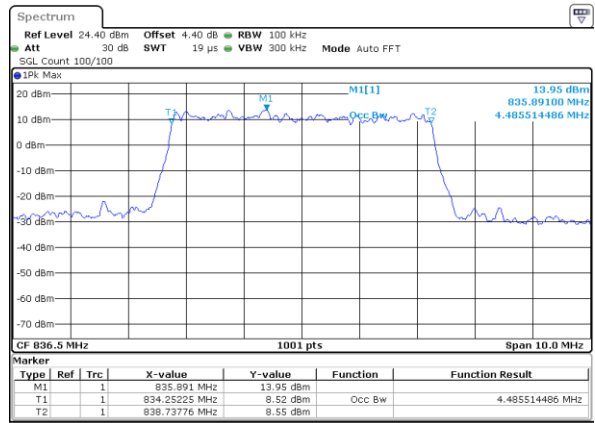

Highest Channel / 3MHz / 16QAM

Date: 26 OCT 2017 11:04:55

LTE Band 5

Lowest Channel / 5MHz / QPSK

Date: 26 OCT 2017 11:13:43

Lowest Channel / 5MHz / 16QAM

Date: 26 OCT 2017 11:13:53

Middle Channel / 5MHz / QPSK

Date: 26 OCT 2017 11:22:41

Middle Channel / 5MHz / 16QAM

Date: 26 OCT 2017 11:22:51

Highest Channel / 5MHz / QPSK

Date: 26 OCT 2017 11:25:10

Highest Channel / 5MHz / 16QAM

Date: 26 OCT 2017 11:25:19

LTE Band 5