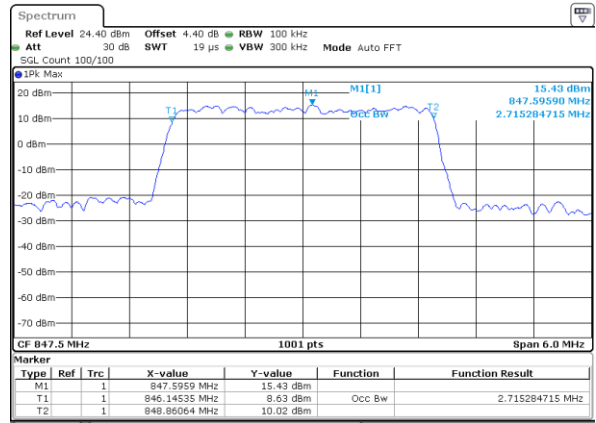

Date: 26 OCT 2017 10:42:02

Highest Channel / 1.4MHz / QPSK

Date: 26 OCT 2017 10:44:20

Highest Channel / 1.4MHz / 16QAM

Date: 26 OCT 2017 10:44:30

LTE Band 5

Lowest Channel / 3MHz / QPSK

Date: 26 OCT 2017 10:53:18

Lowest Channel / 3MHz / 16QAM

Date: 26 OCT 2017 10:53:28

Middle Channel / 3MHz / QPSK

Date: 26 OCT 2017 11:02:16

Middle Channel / 3MHz / 16QAM

Date: 26 OCT 2017 11:02:26

Highest Channel / 3MHz / QPSK

Date: 26 OCT 2017 11:04:45

Highest Channel / 3MHz / 16QAM

Date: 26 OCT 2017 11:04:55

LTE Band 5

Lowest Channel / 5MHz / QPSK

Date: 26 OCT 2017 11:13:43

Lowest Channel / 5MHz / 16QAM

Date: 26 OCT 2017 11:13:53

Middle Channel / 5MHz / QPSK