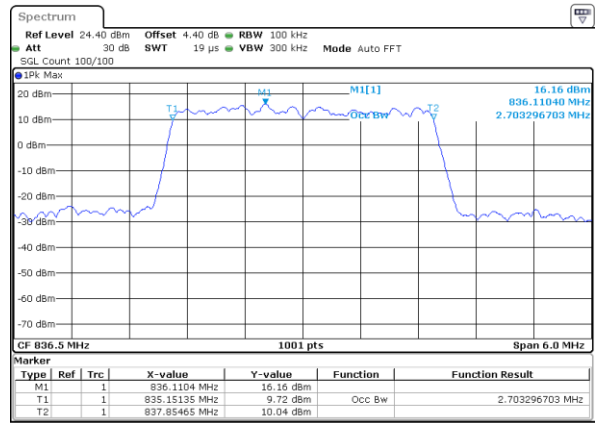

Date: 26 OCT 2017 10:42:02

Highest Channel / 1.4MHz / QPSK

Date: 26 OCT 2017 10:44:20

Highest Channel / 1.4MHz / 16QAM

Date: 26 OCT 2017 10:44:30

LTE Band 5

Lowest Channel / 3MHz / QPSK

Date: 26 OCT 2017 10:53:18

Lowest Channel / 3MHz / 16QAM

Date: 26 OCT 2017 10:53:28

Middle Channel / 3MHz / QPSK

Date: 26 OCT 2017 11:02:16

Middle Channel / 3MHz / 16QAM

Date: 26 OCT 2017 11:02:26

Highest Channel / 3MHz / QPSK

Date: 26 OCT 2017 11:04:45

Highest Channel / 3MHz / 16QAM

Date: 26 OCT 2017 11:04:55

LTE Band 5

Lowest Channel / 5MHz / QPSK

Date: 26 OCT 2017 11:13:43

Lowest Channel / 5MHz / 16QAM

Date: 26 OCT 2017 11:13:53

Middle Channel / 5MHz / QPSK