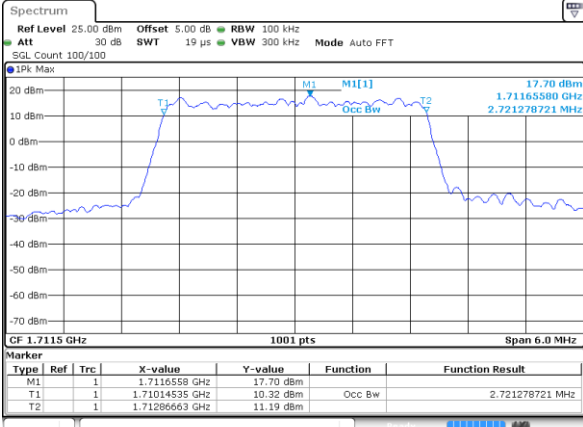

LTE Band 66

Lowest Channel / 3MHz / QPSK

Date: 26 OCT 2017 18:48:09