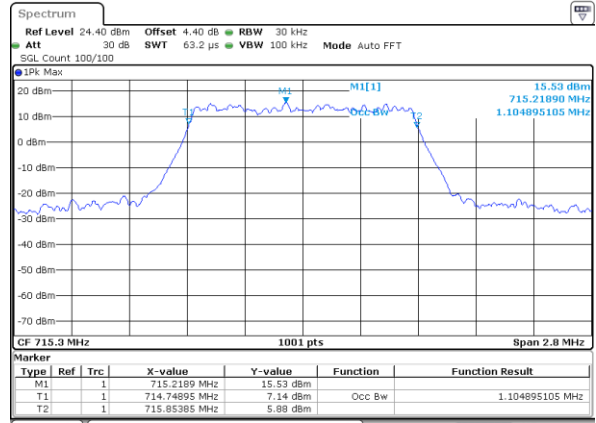

Highest Channel / 10MHz / QPSK

Date: 26 OCT 2017 11:45:34

Highest Channel / 10MHz / 16QAM

Date: 26 OCT 2017 11:45:44

LTE Band 12

Lowest Channel / 1.4MHz / QPSK

Date: 26 OCT 2017 13:39:16

Lowest Channel / 1.4MHz / 16QAM

Date: 26 OCT 2017 13:39:26

Middle Channel / 1.4MHz / QPSK

Date: 26 OCT 2017 13:39:46

Middle Channel / 1.4MHz / 16QAM

Date: 26 OCT 2017 13:39:36

Highest Channel / 1.4MHz / QPSK

Date: 26 OCT 2017 13:39:56

Highest Channel / 1.4MHz / 16QAM