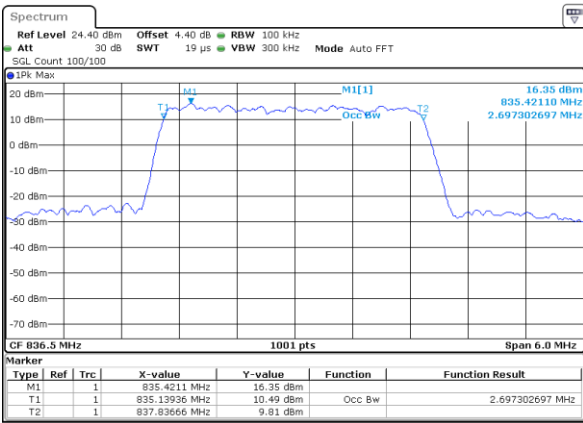

Middle Channel / 3MHz / QPSK

Date: 26 OCT 2017 11:02:16