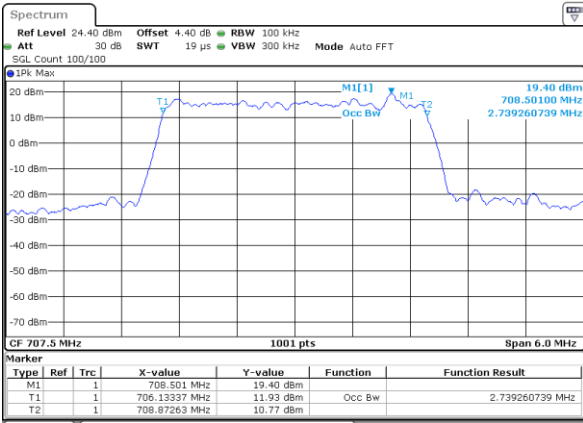

Date: 26 OCT 2017 13:39:26

Middle Channel / 1.4MHz / QPSK

Date: 26 OCT 2017 13:39:46

Middle Channel / 1.4MHz / 16QAM

Date: 26 OCT 2017 13:39:36

Highest Channel / 1.4MHz / QPSK

Date: 26 OCT 2017 13:39:56

Highest Channel / 1.4MHz / 16QAM

Date: 26 OCT 2017 13:40:06

LTE Band 12

Lowest Channel / 3MHz / QPSK

Date: 26 OCT 2017 13:55:40

Lowest Channel / 3MHz / 16QAM

Date: 26 OCT 2017 13:55:50

Middle Channel / 3MHz / QPSK

Date: 26 OCT 2017 13:56:10

Middle Channel / 3MHz / 16QAM

Date: 26 OCT 2017 13:56:00

Highest Channel / 3MHz / QPSK

Date: 26 OCT 2017 13:56:20

Highest Channel / 3MHz / 16QAM

Date: 26 OCT 2017 13:56:30

LTE Band 12

Lowest Channel / 5MHz / QPSK