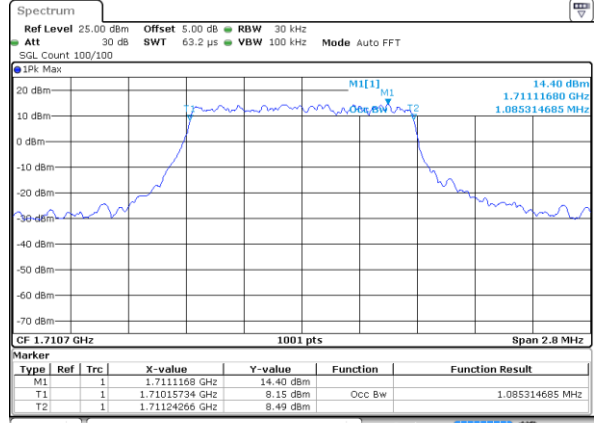

Date: 26.OCT.2017 15:09:45

Highest Channel / 5MHz / QPSK

Date: 26.OCT.2017 15:12:03

Highest Channel / 5MHz / 16QAM

Date: 26.OCT.2017 15:12:13

LTE Band 13

Middle Channel / 10MHz / QPSK

Date: 26 OCT 2017 15:22:49

Middle Channel / 10MHz / 16QAM

Date: 26 OCT 2017 15:22:59

LTE Band 66

Lowest Channel / 1.4MHz / QPSK

Date: 26.OCT.2017 18:11:38

Lowest Channel / 1.4MHz / 16QAM

Date: 26.OCT.2017 18:12:06

Middle Channel / 1.4MHz / QPSK

Date: 26.OCT.2017 18:20:16

Middle Channel / 1.4MHz / 16QAM

Date: 26.OCT.2017 18:20:45

Highest Channel / 1.4MHz / QPSK

Date: 26.OCT.2017 18:29:42

Highest Channel / 1.4MHz / 16QAM

Date: 26.OCT.2017 18:29:05

LTE Band 66