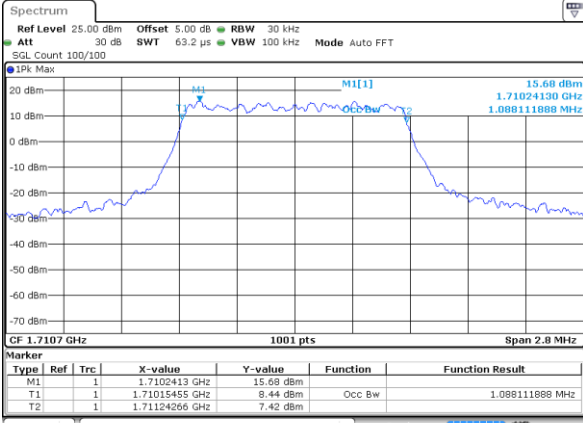

Date: 26.OCT.2017 15:09:45

Highest Channel / 5MHz / QPSK

Date: 26.OCT.2017 15:12:03

Highest Channel / 5MHz / 16QAM

Date: 26.OCT.2017 15:12:13

LTE Band 13

Middle Channel / 10MHz / QPSK

Date: 26 OCT 2017 15:22:49

Middle Channel / 10MHz / 16QAM

Date: 26 OCT 2017 15:22:59

LTE Band 66

Lowest Channel / 1.4MHz / QPSK

Date: 26.OCT.2017 18:11:38

Lowest Channel / 1.4MHz / 16QAM

Date: 26.OCT.2017 18:12:06

Middle Channel / 1.4MHz / QPSK

Date: 26.OCT.2017 18:20:16

Middle Channel / 1.4MHz / 16QAM

Date: 26.OCT.2017 18:20:45

Highest Channel / 1.4MHz / QPSK

Date: 26.OCT.2017 18:29:42

Highest Channel / 1.4MHz / 16QAM

Date: 26.OCT.2017 18:29:05

LTE Band 66