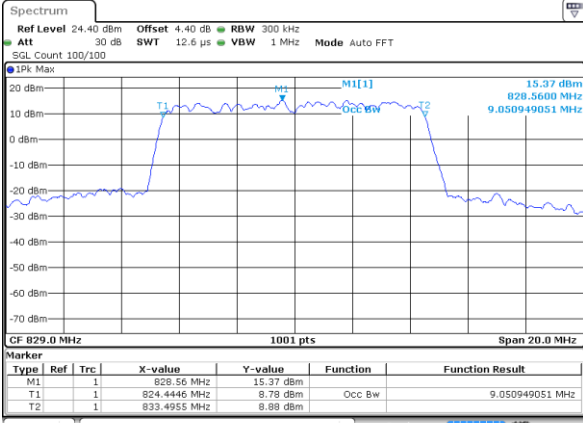

LTE Band 5

Lowest Channel / 10MHz / QPSK

Date: 26 OCT 2017 11:34:07