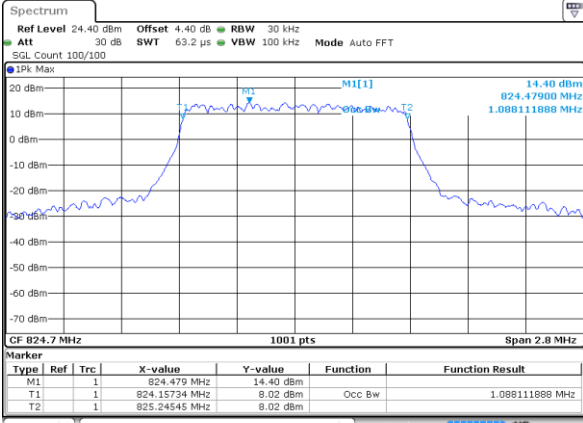

LTE Band 5

Lowest Channel / 1.4MHz / QPSK

Date: 26 OCT 2017 10:32:53