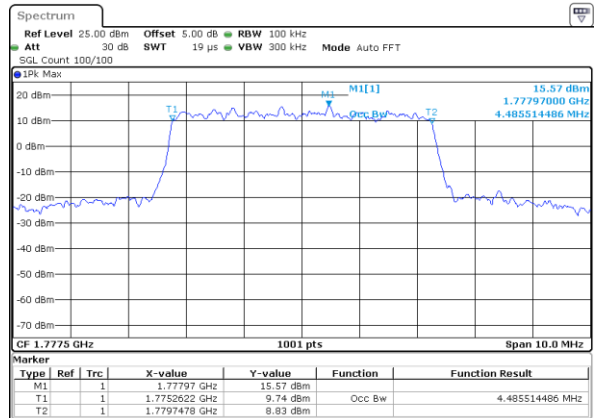

Highest Channel / 3MHz / QPSK

Date: 26 OCT 2017 19:00:56

Highest Channel / 3MHz / 16QAM

Date: 26 OCT 2017 19:00:32

LTE Band 66

Lowest Channel / 5MHz / QPSK

Date: 26 OCT 2017 19:16:38

Lowest Channel / 5MHz / 16QAM

Date: 26 OCT 2017 19:16:07

Middle Channel / 5MHz / QPSK

Date: 26 OCT 2017 19:24:53

Middle Channel / 5MHz / 16QAM

Date: 26 OCT 2017 19:24:20

Highest Channel / 5MHz / QPSK

Date: 26 OCT 2017 19:28:08

Highest Channel / 5MHz / 16QAM

Date: 26 OCT 2017 19:27:45

LTE Band 66

Lowest Channel / 10MHz / QPSK

Date: 26 OCT 2017 19:45:44

Lowest Channel / 10MHz / 16QAM

Date: 26 OCT 2017 19:45:14

Middle Channel / 10MHz / QPSK

Date: 26 OCT 2017 19:56:43