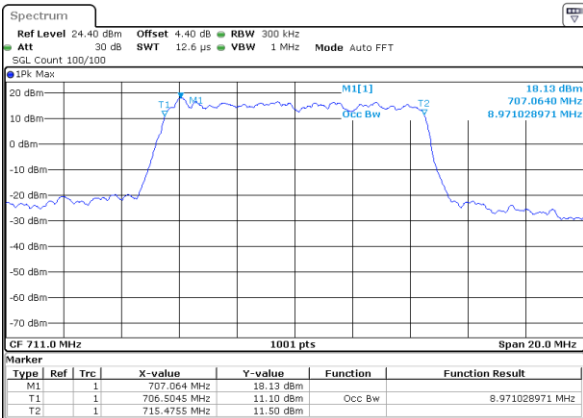

Date: 26.OCT.2017 14:12:45

Highest Channel / 5MHz / 16QAM

Date: 26.OCT.2017 14:12:55

LTE Band 12

Lowest Channel / 10MHz / QPSK

Date: 26 OCT 2017 14:34:28

Lowest Channel / 10MHz / 16QAM

Date: 26 OCT 2017 14:34:38

Middle Channel / 10MHz / QPSK

Date: 26 OCT 2017 14:34:58

Middle Channel / 10MHz / 16QAM

Date: 26 OCT 2017 14:34:48

Highest Channel / 10MHz / QPSK

Date: 26 OCT 2017 14:35:07

Highest Channel / 10MHz / 16QAM

Date: 26 OCT 2017 14:35:17

LTE Band 13

Lowest Channel / 5MHz / QPSK

Date: 26.OCT.2017 15:00:47

Lowest Channel / 5MHz / 16QAM

Date: 26.OCT.2017 15:00:37

Middle Channel / 5MHz / QPSK

Date: 26.OCT.2017 15:09:35

Middle Channel / 5MHz / 16QAM

Date: 26.OCT.2017 15:09:45

Highest Channel / 5MHz / QPSK

Date: 26.OCT.2017 15:12:03

Highest Channel / 5MHz / 16QAM

Date: 26.OCT.2017 15:12:13

LTE Band 13

Middle Channel / 10MHz / QPSK

Date: 26 OCT 2017 15:22:49