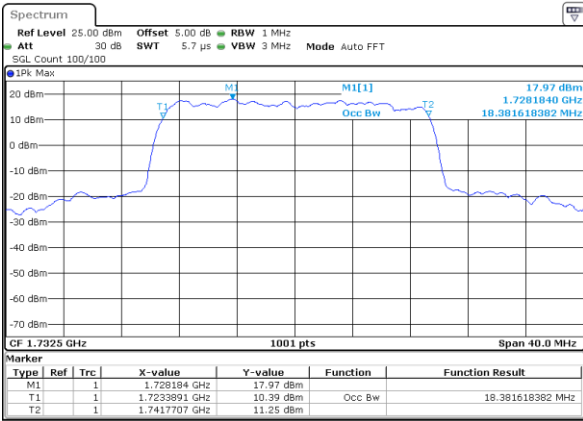

Highest Channel / 15MHz / 16QAM

Date: 26 OCT 2017 10:28:34

LTE Band 4

Lowest Channel / 20MHz / QPSK

Date: 26 OCT 2017 10:28:44

Lowest Channel / 20MHz / 16QAM

Date: 26 OCT 2017 10:28:53

Middle Channel / 20MHz / QPSK

Date: 26 OCT 2017 10:29:03

Middle Channel / 20MHz / 16QAM

Date: 26 OCT 2017 10:29:13

Highest Channel / 20MHz / QPSK

Date: 26 OCT 2017 10:29:23

Highest Channel / 20MHz / 16QAM

Date: 26 OCT 2017 10:29:33

LTE Band 5