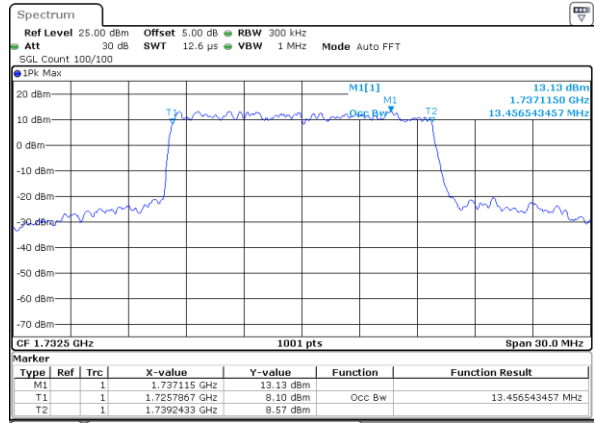

Date: 26 OCT 2017 10:27:14

Highest Channel / 10MHz / QPSK

Date: 26 OCT 2017 10:27:24

Highest Channel / 10MHz / 16QAM

Date: 26 OCT 2017 10:27:34

LTE Band 4

Lowest Channel / 15MHz / QPSK

Date: 26 OCT 2017 10:27:44

Lowest Channel / 15MHz / 16QAM

Date: 26 OCT 2017 10:27:54

Middle Channel / 15MHz / QPSK

Date: 26 OCT 2017 10:28:04

Middle Channel / 15MHz / 16QAM

Date: 26 OCT 2017 10:28:14

Highest Channel / 15MHz / QPSK

Date: 26 OCT 2017 10:28:24

Highest Channel / 15MHz / 16QAM

Date: 26 OCT 2017 10:28:34

LTE Band 4

Lowest Channel / 20MHz / QPSK

Date: 26 OCT 2017 10:28:44

Lowest Channel / 20MHz / 16QAM

Date: 26 OCT 2017 10:28:53

Middle Channel / 20MHz / QPSK

Date: 26 OCT 2017 10:29:03

Middle Channel / 20MHz / 16QAM

Date: 26 OCT 2017 10:29:13

Highest Channel / 20MHz / QPSK

Date: 26 OCT 2017 10:29:23

Highest Channel / 20MHz / 16QAM

Date: 26 OCT 2017 10:29:33

LTE Band 5