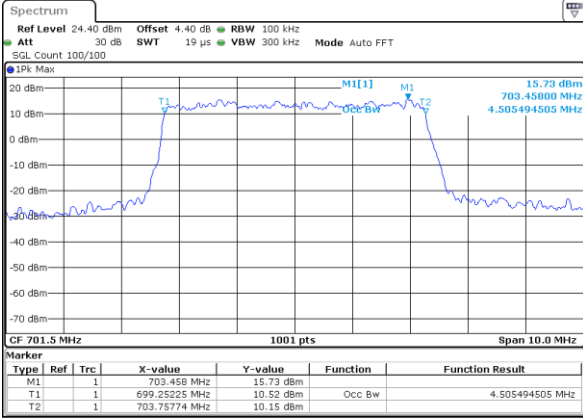

Date: 26 OCT 2017 13:40:06

LTE Band 12

Lowest Channel / 3MHz / QPSK

Date: 26 OCT 2017 13:55:40

Lowest Channel / 3MHz / 16QAM

Date: 26 OCT 2017 13:55:50

Middle Channel / 3MHz / QPSK

Date: 26 OCT 2017 13:56:10

Middle Channel / 3MHz / 16QAM

Date: 26 OCT 2017 13:56:00

Highest Channel / 3MHz / QPSK

Date: 26 OCT 2017 13:56:20

Highest Channel / 3MHz / 16QAM

Date: 26 OCT 2017 13:56:30

LTE Band 12

Lowest Channel / 5MHz / QPSK

Date: 26.OCT.2017 14:12:05

Lowest Channel / 5MHz / 16QAM

Date: 26.OCT.2017 14:12:15

Middle Channel / 5MHz / QPSK

Date: 26.OCT.2017 14:12:35

Middle Channel / 5MHz / 16QAM

Date: 26.OCT.2017 14:12:25

Highest Channel / 5MHz / QPSK