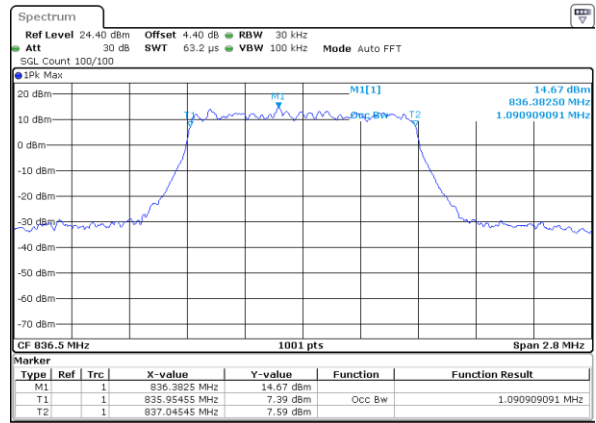

Lowest Channel / 1.4MHz / QPSK

Date: 26 OCT 2017 10:32:53

Lowest Channel / 1.4MHz / 16QAM

Date: 26 OCT 2017 10:33:03

Middle Channel / 1.4MHz / QPSK

Date: 26 OCT 2017 10:41:52

Middle Channel / 1.4MHz / 16QAM

Date: 26 OCT 2017 10:42:02

Highest Channel / 1.4MHz / QPSK

Date: 26 OCT 2017 10:44:20

Highest Channel / 1.4MHz / 16QAM

Date: 26 OCT 2017 10:44:30

LTE Band 5

Lowest Channel / 3MHz / QPSK

Date: 26 OCT 2017 10:53:18