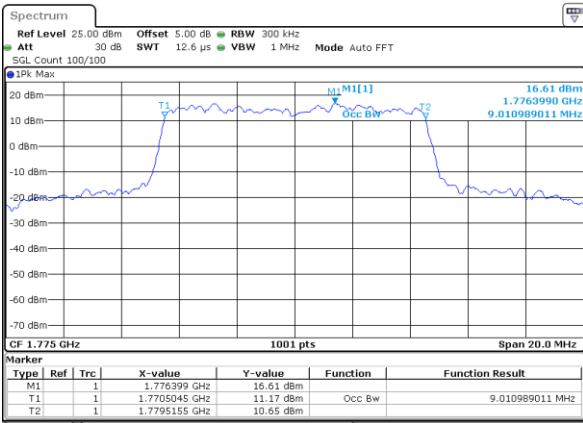

Highest Channel / 3MHz / QPSK

Date: 26 OCT 2017 19:00:56

Highest Channel / 3MHz / 16QAM

Date: 26 OCT 2017 19:00:32

LTE Band 66

Lowest Channel / 5MHz / QPSK

Date: 26 OCT 2017 19:16:38

Lowest Channel / 5MHz / 16QAM

Date: 26 OCT 2017 19:16:07

Middle Channel / 5MHz / QPSK

Date: 26 OCT 2017 19:24:53

Middle Channel / 5MHz / 16QAM

Date: 26 OCT 2017 19:24:20

Highest Channel / 5MHz / QPSK

Date: 26 OCT 2017 19:28:08

Highest Channel / 5MHz / 16QAM

Date: 26 OCT 2017 19:27:45

LTE Band 66

Lowest Channel / 10MHz / QPSK

Date: 26 OCT 2017 19:45:44

Lowest Channel / 10MHz / 16QAM

Date: 26 OCT 2017 19:45:14

Middle Channel / 10MHz / QPSK

Date: 26 OCT 2017 19:56:43

Middle Channel / 10MHz / 16QAM

Date: 26 OCT 2017 19:56:16

Highest Channel / 10MHz / QPSK

Date: 26 OCT 2017 19:59:36

Highest Channel / 10MHz / 16QAM

Date: 26 OCT 2017 19:59:17

LTE Band 66

Lowest Channel / 15MHz / QPSK