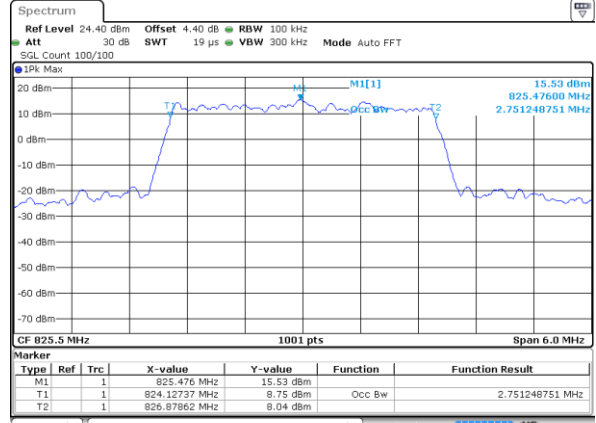

Lowest Channel / 3MHz / 16QAM

Date: 26 OCT 2017 10:53:28