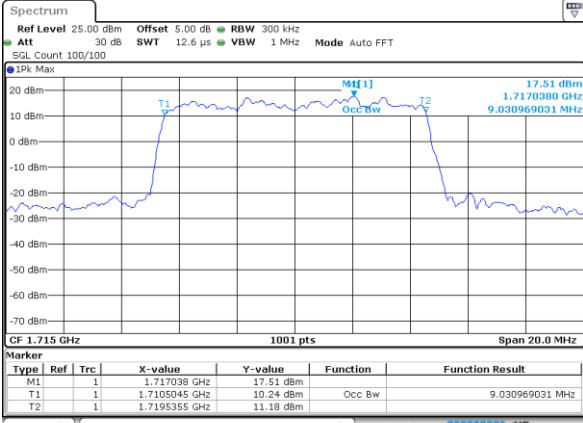

LTE Band 4

Lowest Channel / 10MHz / QPSK

Date: 26 OCT 2017 10:26:44

Lowest Channel / 10MHz / 16QAM

Date: 26 OCT 2017 10:26:54

Middle Channel / 10MHz / QPSK

Date: 26 OCT 2017 10:27:04

Middle Channel / 10MHz / 16QAM

Date: 26 OCT 2017 10:27:14

Highest Channel / 10MHz / QPSK

Date: 26 OCT 2017 10:27:24

Highest Channel / 10MHz / 16QAM

Date: 26 OCT 2017 10:27:34

LTE Band 4

Lowest Channel / 15MHz / QPSK

Date: 26 OCT 2017 10:27:44