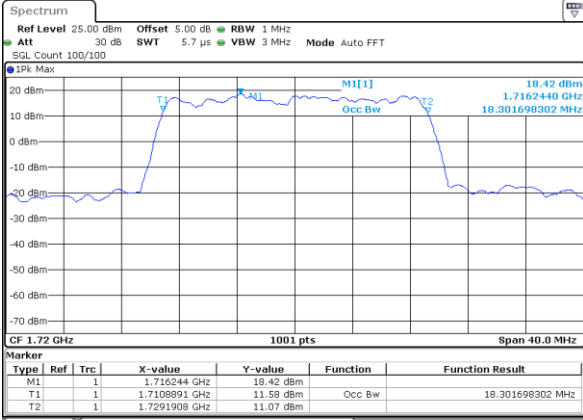

Highest Channel / 15MHz / 16QAM

Date: 26 OCT 2017 10:28:34

LTE Band 4

Lowest Channel / 20MHz / QPSK

Date: 26 OCT 2017 10:28:44

Lowest Channel / 20MHz / 16QAM

Date: 26 OCT 2017 10:28:53

Middle Channel / 20MHz / QPSK

Date: 26 OCT 2017 10:29:03

Middle Channel / 20MHz / 16QAM

Date: 26 OCT 2017 10:29:13

Highest Channel / 20MHz / QPSK

Date: 26 OCT 2017 10:29:23

Highest Channel / 20MHz / 16QAM

Date: 26 OCT 2017 10:29:33

LTE Band 5