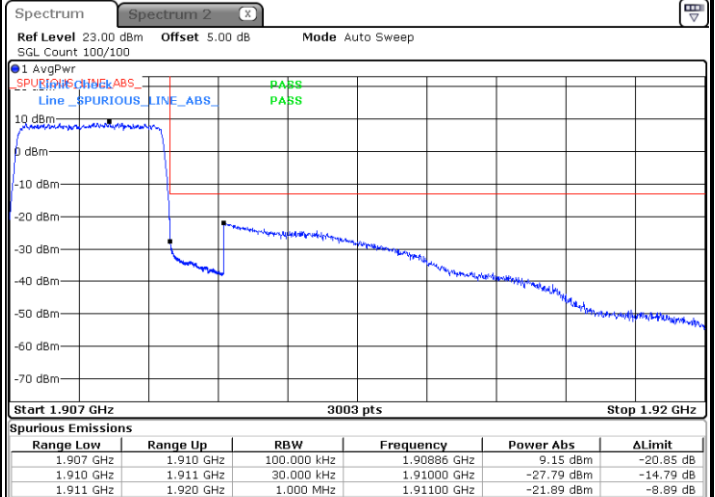

Conducted Band Edge

LTE Band 2 / 1.4MHz / 16QAM

Lowest Band Edge / 1 RB

Date: 16.NOV.2017 11:33:57

Highest Band Edge / 1 RB

Date: 16.NOV.2017 11:42:44

Lowest Band Edge / Full RB

Date: 16.NOV.2017 11:36:11

Highest Band Edge / Full RB

Date: 16.NOV.2017 11:44:58

LTE Band 2 / 3MHz / QPSK

Lowest Band Edge / 1RB

Date: 16.NOV.2017 11:48:14

Highest Band Edge / 1 RB

Date: 16.NOV.2017 11:57:01

Lowest Band Edge / Full RB

Date: 16.NOV.2017 11:50:29

Highest Band Edge / Full RB

Date: 16.NOV.2017 11:58:16

LTE Band 2 / 3MHz / 16QAM

Lowest Band Edge / 1 RB

Date: 16.NOV.2017 11:49:22

Highest Band Edge / 1 RB

Date: 16.NOV.2017 11:58:09

Lowest Band Edge / Full RB

Date: 16.NOV.2017 11:51:36

Highest Band Edge / Full RB

Date: 16.NOV.2017 12:00:23

LTE Band 2 / 5MHz / QPSK

Lowest Band Edge / 1 RB

Date: 16.NOV.2017 12:03:40

Highest Band Edge / 1 RB