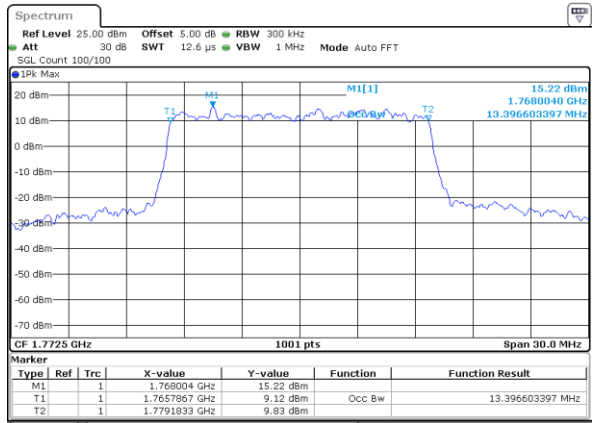

Middle Channel / 10MHz / 16QAM

Date: 26 OCT 2017 19:56:16

Highest Channel / 10MHz / QPSK

Date: 26 OCT 2017 19:59:36

Highest Channel / 10MHz / 16QAM

Date: 26 OCT 2017 19:59:17

LTE Band 66

Lowest Channel / 15MHz / QPSK

Date: 26 OCT 2017 20:10:29

Lowest Channel / 15MHz / 16QAM

Date: 26 OCT 2017 20:10:06

Middle Channel / 15MHz / QPSK

Date: 26 OCT 2017 20:16:42

Middle Channel / 15MHz / 16QAM

Date: 26 OCT 2017 20:16:22

Highest Channel / 15MHz / QPSK

Date: 26 OCT 2017 20:20:56

Highest Channel / 15MHz / 16QAM

Date: 26 OCT 2017 20:20:41

LTE Band 66

Lowest Channel / 20MHz / QPSK

Date: 26 OCT 2017 20:28:03

Lowest Channel / 20MHz / 16QAM

Date: 26 OCT 2017 20:27:36