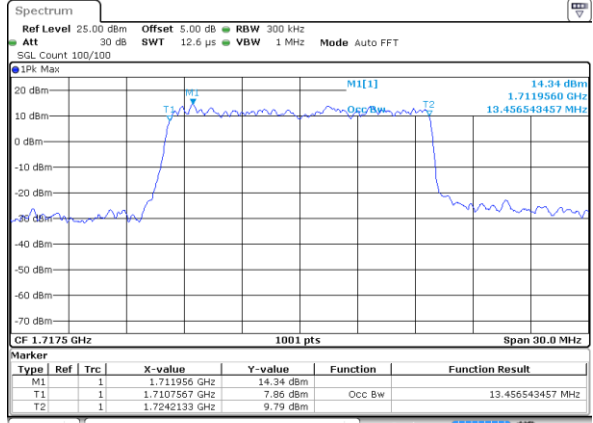

Date: 26 OCT 2017 19:27:45

LTE Band 66

Lowest Channel / 10MHz / QPSK

Date: 26 OCT 2017 19:45:44

Lowest Channel / 10MHz / 16QAM

Date: 26 OCT 2017 19:45:14

Middle Channel / 10MHz / QPSK

Date: 26 OCT 2017 19:56:43

Middle Channel / 10MHz / 16QAM

Date: 26 OCT 2017 19:56:16

Highest Channel / 10MHz / QPSK

Date: 26 OCT 2017 19:59:36

Highest Channel / 10MHz / 16QAM

Date: 26 OCT 2017 19:59:17

LTE Band 66

Lowest Channel / 15MHz / QPSK

Date: 26 OCT 2017 20:10:29

Lowest Channel / 15MHz / 16QAM

Date: 26 OCT 2017 20:10:06

Middle Channel / 15MHz / QPSK

Date: 26 OCT 2017 20:16:42

Middle Channel / 15MHz / 16QAM

Date: 26 OCT 2017 20:16:22

Highest Channel / 15MHz / QPSK

Date: 26 OCT 2017 20:20:56

Highest Channel / 15MHz / 16QAM

Date: 26 OCT 2017 20:20:41

LTE Band 66

Lowest Channel / 20MHz / QPSK

Date: 26 OCT 2017 20:28:03

Lowest Channel / 20MHz / 16QAM

Date: 26 OCT 2017 20:27:36