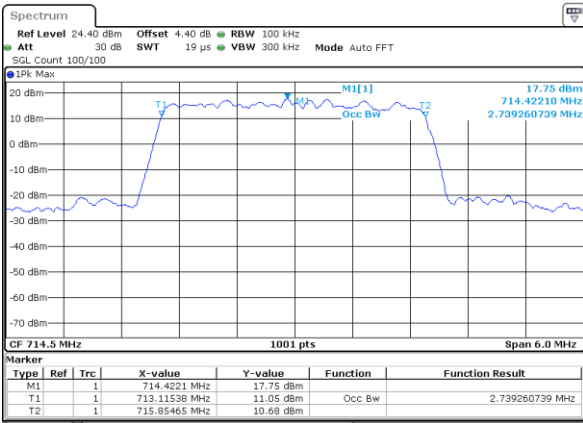

Date: 26 OCT 2017 13:40:06

LTE Band 12

Lowest Channel / 3MHz / QPSK

Date: 26 OCT 2017 13:55:40

Lowest Channel / 3MHz / 16QAM

Date: 26 OCT 2017 13:55:50

Middle Channel / 3MHz / QPSK

Date: 26 OCT 2017 13:56:10

Middle Channel / 3MHz / 16QAM

Date: 26 OCT 2017 13:56:00

Highest Channel / 3MHz / QPSK

Date: 26 OCT 2017 13:56:20

Highest Channel / 3MHz / 16QAM

Date: 26 OCT 2017 13:56:30

LTE Band 12

Lowest Channel / 5MHz / QPSK