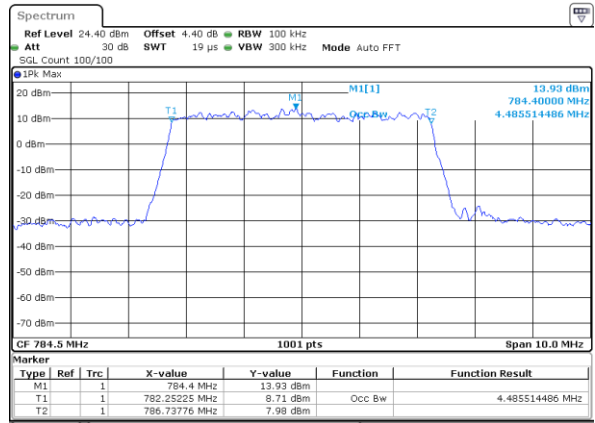

LTE Band 13

Lowest Channel / 5MHz / QPSK

Date: 26.OCT.2017 15:00:47

Lowest Channel / 5MHz / 16QAM

Date: 26.OCT.2017 15:00:37

Middle Channel / 5MHz / QPSK

Date: 26.OCT.2017 15:09:35

Middle Channel / 5MHz / 16QAM

Date: 26.OCT.2017 15:09:45

Highest Channel / 5MHz / QPSK

Date: 26.OCT.2017 15:12:03

Highest Channel / 5MHz / 16QAM

Date: 26.OCT.2017 15:12:13

LTE Band 13

Middle Channel / 10MHz / QPSK

Date: 26 OCT 2017 15:22:49