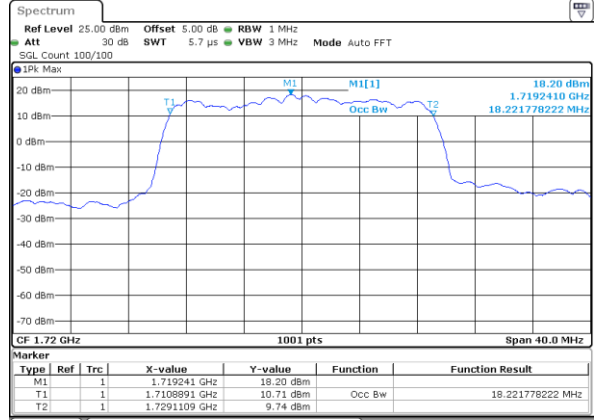

Middle Channel / 10MHz / 16QAM

Date: 26 OCT 2017 19:56:16

Highest Channel / 10MHz / QPSK

Date: 26 OCT 2017 19:59:36

Highest Channel / 10MHz / 16QAM

Date: 26 OCT 2017 19:59:17

LTE Band 66

Lowest Channel / 15MHz / QPSK

Date: 26 OCT 2017 20:10:29

Lowest Channel / 15MHz / 16QAM

Date: 26 OCT 2017 20:10:06

Middle Channel / 15MHz / QPSK

Date: 26 OCT 2017 20:16:42

Middle Channel / 15MHz / 16QAM

Date: 26 OCT 2017 20:16:22

Highest Channel / 15MHz / QPSK

Date: 26 OCT 2017 20:20:56

Highest Channel / 15MHz / 16QAM

Date: 26 OCT 2017 20:20:41

LTE Band 66

Lowest Channel / 20MHz / QPSK

Date: 26 OCT 2017 20:28:03

Lowest Channel / 20MHz / 16QAM

Date: 26 OCT 2017 20:27:36

Middle Channel / 20MHz / QPSK

Date: 26 OCT 2017 20:33:47

Middle Channel / 20MHz / 16QAM

Date: 26 OCT 2017 20:33:27

Highest Channel / 20MHz / QPSK

Date: 26 OCT 2017 20:37:20

Highest Channel / 20MHz / 16QAM

Date: 26 OCT 2017 20:36:59