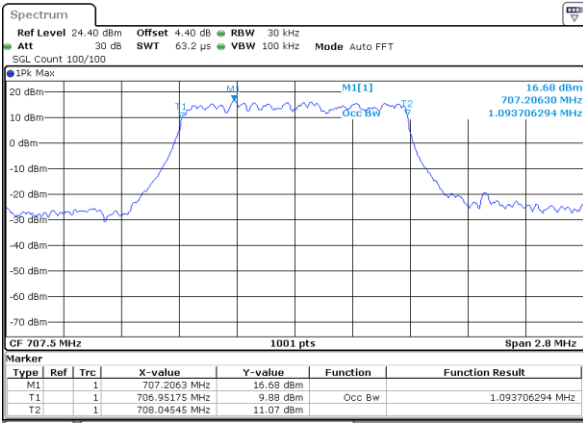

Highest Channel / 10MHz / QPSK

Date: 26 OCT 2017 11:45:34

Highest Channel / 10MHz / 16QAM

Date: 26 OCT 2017 11:45:44

LTE Band 12

Lowest Channel / 1.4MHz / QPSK

Date: 26 OCT 2017 13:39:16

Lowest Channel / 1.4MHz / 16QAM

Date: 26 OCT 2017 13:39:26

Middle Channel / 1.4MHz / QPSK

Date: 26 OCT 2017 13:39:46

Middle Channel / 1.4MHz / 16QAM

Date: 26 OCT 2017 13:39:36

Highest Channel / 1.4MHz / QPSK

Date: 26 OCT 2017 13:39:56

Highest Channel / 1.4MHz / 16QAM