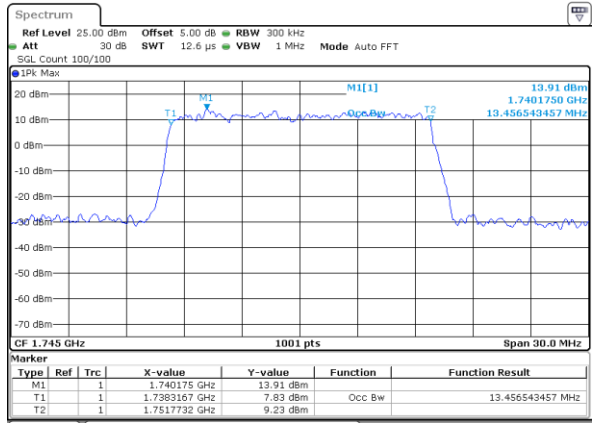

Middle Channel / 10MHz / 16QAM

Date: 26 OCT 2017 19:56:16

Highest Channel / 10MHz / QPSK

Date: 26 OCT 2017 19:59:36

Highest Channel / 10MHz / 16QAM

Date: 26 OCT 2017 19:59:17

LTE Band 66

Lowest Channel / 15MHz / QPSK

Date: 26 OCT 2017 20:10:29

Lowest Channel / 15MHz / 16QAM

Date: 26 OCT 2017 20:10:06

Middle Channel / 15MHz / QPSK

Date: 26 OCT 2017 20:16:42

Middle Channel / 15MHz / 16QAM

Date: 26 OCT 2017 20:16:22

Highest Channel / 15MHz / QPSK

Date: 26 OCT 2017 20:20:56

Highest Channel / 15MHz / 16QAM

Date: 26 OCT 2017 20:20:41

LTE Band 66

Lowest Channel / 20MHz / QPSK

Date: 26 OCT 2017 20:28:03

Lowest Channel / 20MHz / 16QAM

Date: 26 OCT 2017 20:27:36