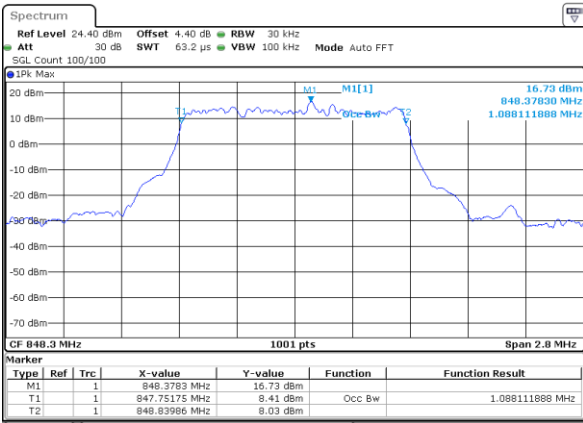

Date: 26 OCT 2017 10:29:03

Middle Channel / 20MHz / 16QAM

Date: 26 OCT 2017 10:29:13

Highest Channel / 20MHz / QPSK

Date: 26 OCT 2017 10:29:23

Highest Channel / 20MHz / 16QAM

Date: 26 OCT 2017 10:29:33

LTE Band 5

Lowest Channel / 1.4MHz / QPSK

Date: 26 OCT 2017 10:32:53

Lowest Channel / 1.4MHz / 16QAM

Date: 26 OCT 2017 10:33:03

Middle Channel / 1.4MHz / QPSK

Date: 26 OCT 2017 10:41:52

Middle Channel / 1.4MHz / 16QAM

Date: 26 OCT 2017 10:42:02

Highest Channel / 1.4MHz / QPSK

Date: 26 OCT 2017 10:44:20

Highest Channel / 1.4MHz / 16QAM

Date: 26 OCT 2017 10:44:30

LTE Band 5

Lowest Channel / 3MHz / QPSK

Date: 26 OCT 2017 10:53:18