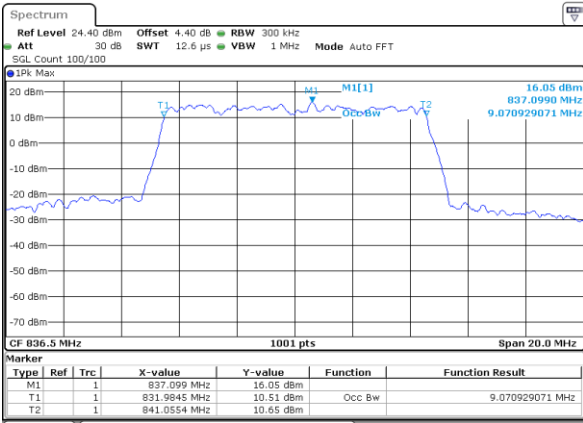

Date: 26 OCT 2017 11:22:41

Middle Channel / 5MHz / 16QAM

Date: 26 OCT 2017 11:22:51

Highest Channel / 5MHz / QPSK

Date: 26 OCT 2017 11:25:10

Highest Channel / 5MHz / 16QAM

Date: 26 OCT 2017 11:25:19

LTE Band 5

Lowest Channel / 10MHz / QPSK

Date: 26 OCT 2017 11:34:07

Lowest Channel / 10MHz / 16QAM

Date: 26 OCT 2017 11:34:17

Middle Channel / 10MHz / QPSK

Date: 26 OCT 2017 11:43:06

Middle Channel / 10MHz / 16QAM

Date: 26 OCT 2017 11:43:16

Highest Channel / 10MHz / QPSK

Date: 26 OCT 2017 11:45:34

Highest Channel / 10MHz / 16QAM

Date: 26 OCT 2017 11:45:44

LTE Band 12

Lowest Channel / 1.4MHz / QPSK

Date: 26 OCT 2017 13:39:16

Lowest Channel / 1.4MHz / 16QAM