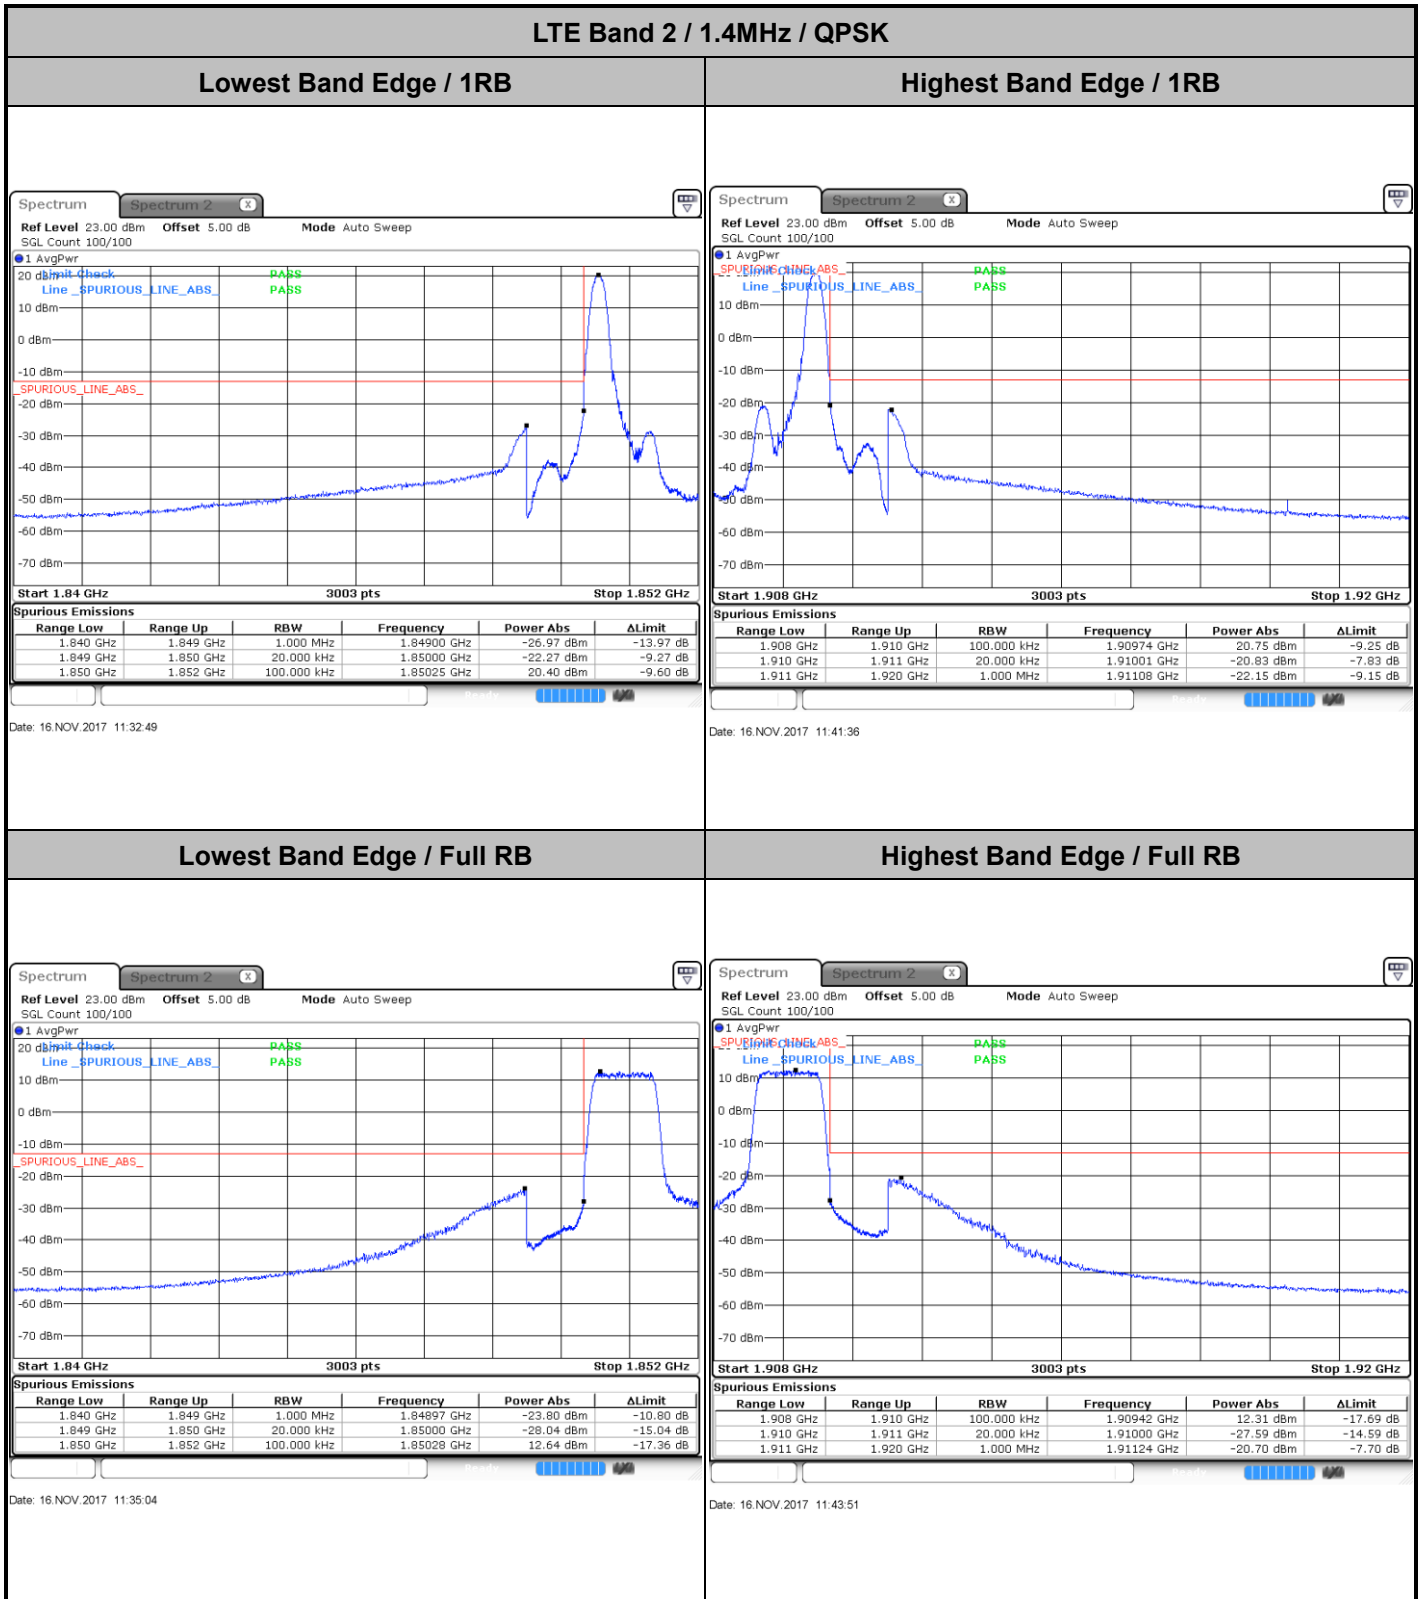

Date: 26 OCT 2017 20:20:56

Highest Channel / 15MHz / 16QAM

Date: 26 OCT 2017 20:20:41

LTE Band 66

Lowest Channel / 20MHz / QPSK

Date: 26 OCT 2017 20:28:03

Lowest Channel / 20MHz / 16QAM

Date: 26 OCT 2017 20:27:36

Middle Channel / 20MHz / QPSK

Date: 26 OCT 2017 20:33:47

Middle Channel / 20MHz / 16QAM

Date: 26 OCT 2017 20:33:27

Highest Channel / 20MHz / QPSK

Date: 26 OCT 2017 20:37:20

Highest Channel / 20MHz / 16QAM

Date: 26 OCT 2017 20:36:59

Conducted Band Edge

LTE Band 2 / 1.4MHz / 16QAM

Lowest Band Edge / 1 RB

Date: 16.NOV.2017 11:33:57

Highest Band Edge / 1 RB

Date: 16.NOV.2017 11:42:44

Lowest Band Edge / Full RB

Date: 16.NOV.2017 11:36:11

Highest Band Edge / Full RB

Date: 16.NOV.2017 11:44:58

LTE Band 2 / 3MHz / QPSK

Lowest Band Edge / 1RB

Date: 16.NOV.2017 11:48:14

Highest Band Edge / 1 RB

Date: 16.NOV.2017 11:57:01

Lowest Band Edge / Full RB