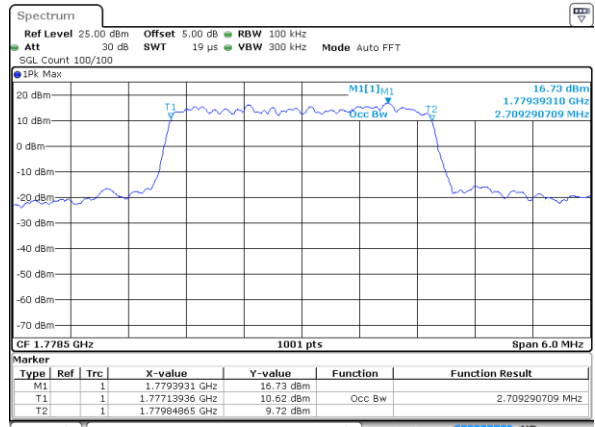

Date: 26.OCT.2017 18:20:16

Middle Channel / 1.4MHz / 16QAM

Date: 26.OCT.2017 18:20:45

Highest Channel / 1.4MHz / QPSK

Date: 26.OCT.2017 18:29:42

Highest Channel / 1.4MHz / 16QAM

Date: 26.OCT.2017 18:29:05

LTE Band 66

Lowest Channel / 3MHz / QPSK

Date: 26 OCT 2017 18:48:09

Lowest Channel / 3MHz / 16QAM

Date: 26 OCT 2017 18:47:37

Middle Channel / 3MHz / QPSK

Date: 26 OCT 2017 18:56:59

Middle Channel / 3MHz / 16QAM

Date: 26 OCT 2017 18:56:28

Highest Channel / 3MHz / QPSK

Date: 26 OCT 2017 19:00:56

Highest Channel / 3MHz / 16QAM

Date: 26 OCT 2017 19:00:32

LTE Band 66

Lowest Channel / 5MHz / QPSK

Date: 26 OCT 2017 19:16:38

Lowest Channel / 5MHz / 16QAM