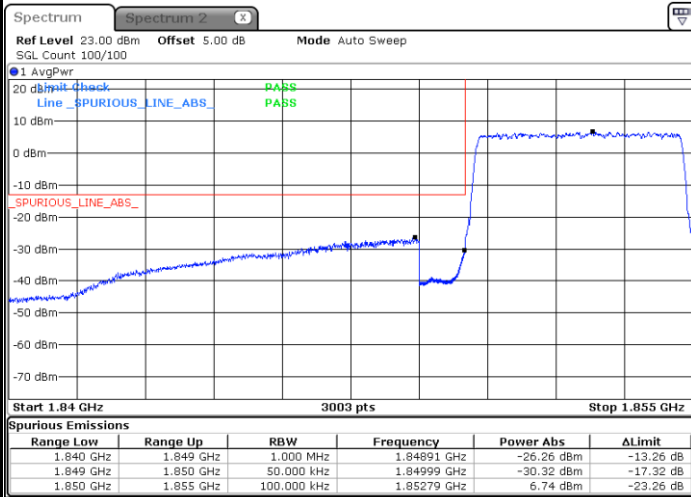

Date: 16.NOV.2017 11:50:29

Highest Band Edge / Full RB

Date: 16.NOV.2017 11:58:16

LTE Band 2 / 3MHz / 16QAM

Lowest Band Edge / 1 RB

Date: 16.NOV.2017 11:49:22

Highest Band Edge / 1 RB

Date: 16.NOV.2017 11:58:09

Lowest Band Edge / Full RB

Date: 16.NOV.2017 11:51:36

Highest Band Edge / Full RB

Date: 16.NOV.2017 12:00:23

LTE Band 2 / 5MHz / QPSK

Lowest Band Edge / 1 RB

Date: 16.NOV.2017 12:03:40

Highest Band Edge / 1 RB

Date: 16.NOV.2017 12:12:26

Lowest Band Edge / Full RB

Date: 16.NOV.2017 12:05:54

Highest Band Edge / Full RB

Date: 16.NOV.2017 12:14:41