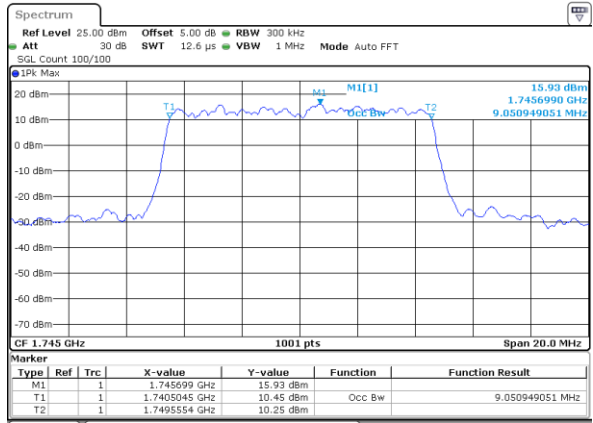

Date: 26 OCT 2017 19:27:45

LTE Band 66

Lowest Channel / 10MHz / QPSK

Date: 26 OCT 2017 19:45:44

Lowest Channel / 10MHz / 16QAM

Date: 26 OCT 2017 19:45:14

Middle Channel / 10MHz / QPSK

Date: 26 OCT 2017 19:56:43

Middle Channel / 10MHz / 16QAM

Date: 26 OCT 2017 19:56:16

Highest Channel / 10MHz / QPSK

Date: 26 OCT 2017 19:59:36

Highest Channel / 10MHz / 16QAM

Date: 26 OCT 2017 19:59:17

LTE Band 66

Lowest Channel / 15MHz / QPSK