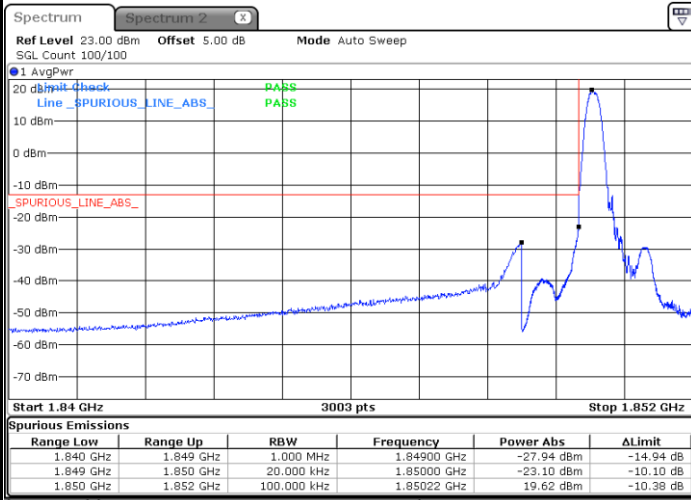

Date: 26 OCT 2017 20:20:56

Highest Channel / 15MHz / 16QAM

Date: 26 OCT 2017 20:20:41

LTE Band 66

Lowest Channel / 20MHz / QPSK

Date: 26 OCT 2017 20:28:03

Lowest Channel / 20MHz / 16QAM

Date: 26 OCT 2017 20:27:36

Middle Channel / 20MHz / QPSK

Date: 26 OCT 2017 20:33:47

Middle Channel / 20MHz / 16QAM

Date: 26 OCT 2017 20:33:27

Highest Channel / 20MHz / QPSK

Date: 26 OCT 2017 20:37:20

Highest Channel / 20MHz / 16QAM

Date: 26 OCT 2017 20:36:59

Conducted Band Edge

LTE Band 2 / 1.4MHz / 16QAM

Lowest Band Edge / 1 RB

Date: 16.NOV.2017 11:33:57

Highest Band Edge / 1 RB

Date: 16.NOV.2017 11:42:44

Lowest Band Edge / Full RB

Date: 16.NOV.2017 11:36:11

Highest Band Edge / Full RB

Date: 16.NOV.2017 11:44:58

LTE Band 2 / 3MHz / QPSK

Lowest Band Edge / 1RB

Date: 16.NOV.2017 11:48:14

Highest Band Edge / 1 RB

Date: 16.NOV.2017 11:57:01

Lowest Band Edge / Full RB