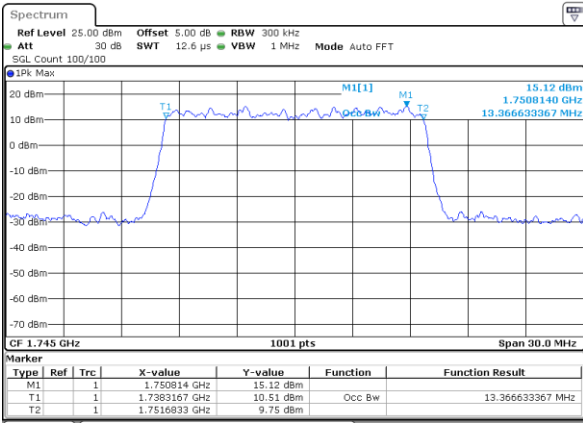

Date: 26 OCT 2017 19:27:45

LTE Band 66

Lowest Channel / 10MHz / QPSK

Date: 26 OCT 2017 19:45:44

Lowest Channel / 10MHz / 16QAM

Date: 26 OCT 2017 19:45:14

Middle Channel / 10MHz / QPSK

Date: 26 OCT 2017 19:56:43

Middle Channel / 10MHz / 16QAM

Date: 26 OCT 2017 19:56:16

Highest Channel / 10MHz / QPSK

Date: 26 OCT 2017 19:59:36

Highest Channel / 10MHz / 16QAM

Date: 26 OCT 2017 19:59:17

LTE Band 66

Lowest Channel / 15MHz / QPSK

Date: 26 OCT 2017 20:10:29

Lowest Channel / 15MHz / 16QAM

Date: 26 OCT 2017 20:10:06

Middle Channel / 15MHz / QPSK

Date: 26 OCT 2017 20:16:42

Middle Channel / 15MHz / 16QAM

Date: 26 OCT 2017 20:16:22

Highest Channel / 15MHz / QPSK

Date: 26 OCT 2017 20:20:56

Highest Channel / 15MHz / 16QAM

Date: 26 OCT 2017 20:20:41

LTE Band 66

Lowest Channel / 20MHz / QPSK

Date: 26 OCT 2017 20:28:03

Lowest Channel / 20MHz / 16QAM

Date: 26 OCT 2017 20:27:36