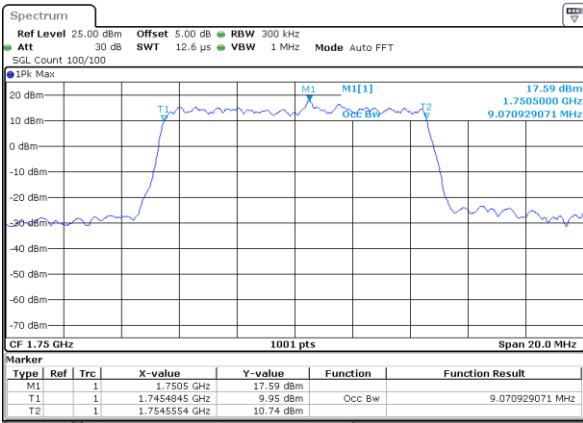

LTE Band 4

Lowest Channel / 10MHz / QPSK

Date: 26 OCT 2017 10:26:44

Lowest Channel / 10MHz / 16QAM

Date: 26 OCT 2017 10:26:54

Middle Channel / 10MHz / QPSK

Date: 26 OCT 2017 10:27:04

Middle Channel / 10MHz / 16QAM

Date: 26 OCT 2017 10:27:14

Highest Channel / 10MHz / QPSK

Date: 26 OCT 2017 10:27:24

Highest Channel / 10MHz / 16QAM

Date: 26 OCT 2017 10:27:34

LTE Band 4

Lowest Channel / 15MHz / QPSK

Date: 26 OCT 2017 10:27:44