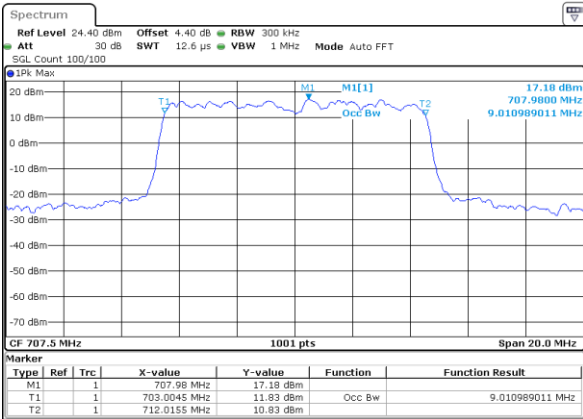

Date: 26.OCT.2017 14:12:45

Highest Channel / 5MHz / 16QAM

Date: 26.OCT.2017 14:12:55

LTE Band 12

Lowest Channel / 10MHz / QPSK

Date: 26 OCT 2017 14:34:28

Lowest Channel / 10MHz / 16QAM

Date: 26 OCT 2017 14:34:38

Middle Channel / 10MHz / QPSK

Date: 26 OCT 2017 14:34:58

Middle Channel / 10MHz / 16QAM

Date: 26 OCT 2017 14:34:48

Highest Channel / 10MHz / QPSK

Date: 26 OCT 2017 14:35:07

Highest Channel / 10MHz / 16QAM

Date: 26 OCT 2017 14:35:17