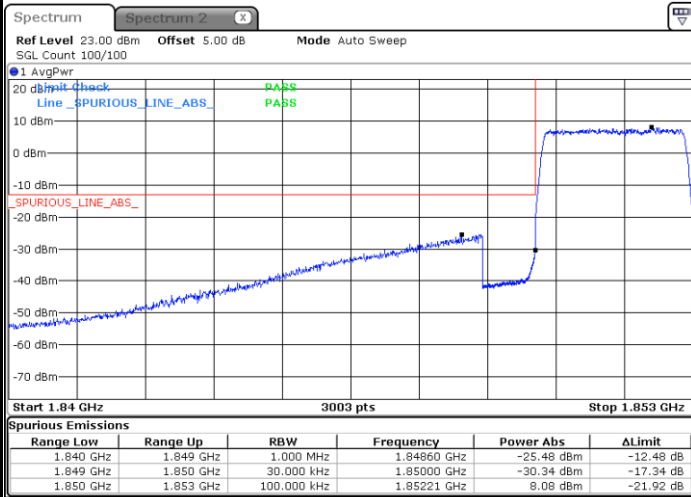

Highest Band Edge / Full RB

Date: 16.NOV.2017 11:44:58

LTE Band 2 / 3MHz / QPSK

Lowest Band Edge / 1RB

Date: 16.NOV.2017 11:48:14

Highest Band Edge / 1 RB

Date: 16.NOV.2017 11:57:01

Lowest Band Edge / Full RB

Date: 16.NOV.2017 11:50:29

Highest Band Edge / Full RB

Date: 16.NOV.2017 11:58:16

LTE Band 2 / 3MHz / 16QAM

Lowest Band Edge / 1 RB

Date: 16.NOV.2017 11:49:22

Highest Band Edge / 1 RB

Date: 16.NOV.2017 11:58:09

Lowest Band Edge / Full RB

Date: 16.NOV.2017 11:51:36

Highest Band Edge / Full RB

Date: 16.NOV.2017 12:00:23

LTE Band 2 / 5MHz / QPSK

Lowest Band Edge / 1 RB

Date: 16.NOV.2017 12:03:40

Highest Band Edge / 1 RB

Date: 16.NOV.2017 12:12:26

Lowest Band Edge / Full RB

Date: 16.NOV.2017 12:05:54

Highest Band Edge / Full RB

Date: 16.NOV.2017 12:14:41