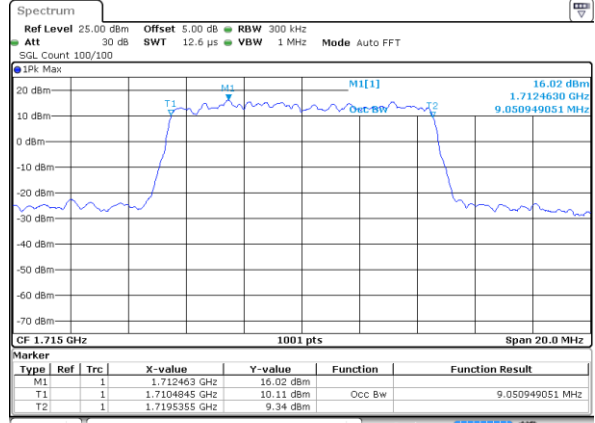

LTE Band 4

Lowest Channel / 10MHz / QPSK

Date: 26 OCT 2017 10:26:44

Lowest Channel / 10MHz / 16QAM

Date: 26 OCT 2017 10:26:54

Middle Channel / 10MHz / QPSK

Date: 26 OCT 2017 10:27:04

Middle Channel / 10MHz / 16QAM

Date: 26 OCT 2017 10:27:14

Highest Channel / 10MHz / QPSK

Date: 26 OCT 2017 10:27:24

Highest Channel / 10MHz / 16QAM

Date: 26 OCT 2017 10:27:34

LTE Band 4

Lowest Channel / 15MHz / QPSK

Date: 26 OCT 2017 10:27:44