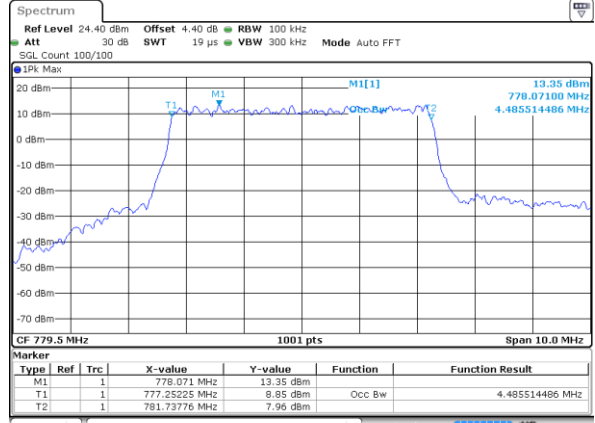

Date: 26.OCT.2017 14:12:45

Highest Channel / 5MHz / 16QAM

Date: 26.OCT.2017 14:12:55

LTE Band 12

Lowest Channel / 10MHz / QPSK

Date: 26 OCT 2017 14:34:28

Lowest Channel / 10MHz / 16QAM

Date: 26 OCT 2017 14:34:38

Middle Channel / 10MHz / QPSK

Date: 26 OCT 2017 14:34:58

Middle Channel / 10MHz / 16QAM

Date: 26 OCT 2017 14:34:48

Highest Channel / 10MHz / QPSK

Date: 26 OCT 2017 14:35:07

Highest Channel / 10MHz / 16QAM

Date: 26 OCT 2017 14:35:17

LTE Band 13

Lowest Channel / 5MHz / QPSK

Date: 26.OCT.2017 15:00:47

Lowest Channel / 5MHz / 16QAM

Date: 26.OCT.2017 15:00:37

Middle Channel / 5MHz / QPSK

Date: 26.OCT.2017 15:09:35

Middle Channel / 5MHz / 16QAM