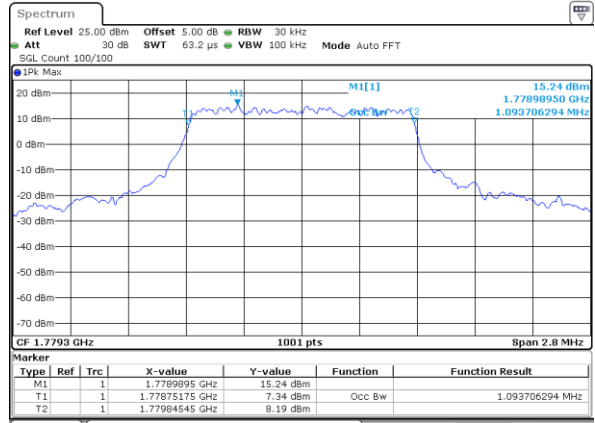

Middle Channel / 10MHz / 16QAM

Date: 26 OCT 2017 15:22:59

LTE Band 66

Lowest Channel / 1.4MHz / QPSK

Date: 26.OCT.2017 18:11:38

Lowest Channel / 1.4MHz / 16QAM

Date: 26.OCT.2017 18:12:06

Middle Channel / 1.4MHz / QPSK

Date: 26.OCT.2017 18:20:16

Middle Channel / 1.4MHz / 16QAM

Date: 26.OCT.2017 18:20:45

Highest Channel / 1.4MHz / QPSK

Date: 26.OCT.2017 18:29:42

Highest Channel / 1.4MHz / 16QAM

Date: 26.OCT.2017 18:29:05

LTE Band 66