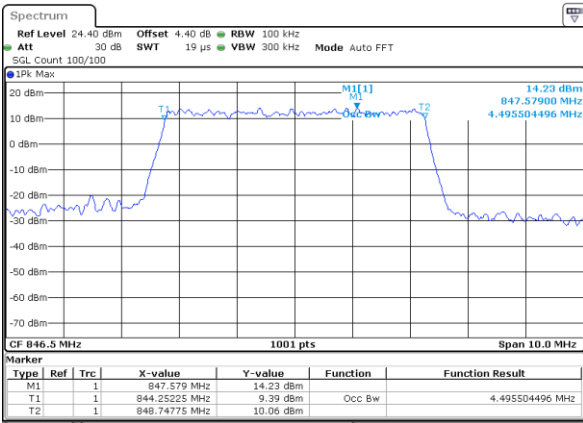

Highest Channel / 3MHz / 16QAM

Date: 26 OCT 2017 11:04:55

LTE Band 5

Lowest Channel / 5MHz / QPSK

Date: 26 OCT 2017 11:13:43

Lowest Channel / 5MHz / 16QAM

Date: 26 OCT 2017 11:13:53

Middle Channel / 5MHz / QPSK

Date: 26 OCT 2017 11:22:41

Middle Channel / 5MHz / 16QAM

Date: 26 OCT 2017 11:22:51

Highest Channel / 5MHz / QPSK

Date: 26 OCT 2017 11:25:10

Highest Channel / 5MHz / 16QAM

Date: 26 OCT 2017 11:25:19

LTE Band 5