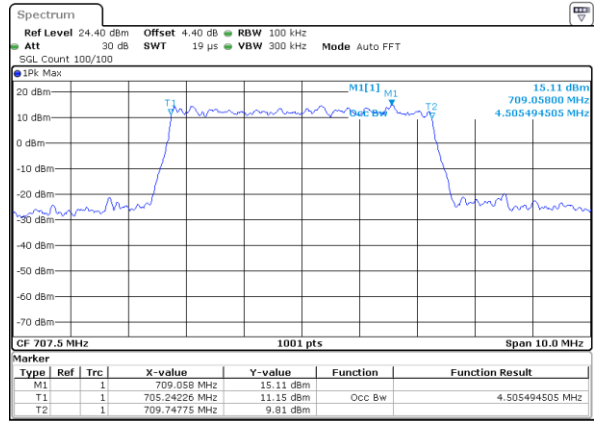

Middle Channel / 3MHz / 16QAM

Date: 26 OCT 2017 13:56:00

Highest Channel / 3MHz / QPSK

Date: 26 OCT 2017 13:56:20

Highest Channel / 3MHz / 16QAM

Date: 26 OCT 2017 13:56:30

LTE Band 12

Lowest Channel / 5MHz / QPSK

Date: 26.OCT.2017 14:12:05

Lowest Channel / 5MHz / 16QAM

Date: 26.OCT.2017 14:12:15

Middle Channel / 5MHz / QPSK

Date: 26.OCT.2017 14:12:35

Middle Channel / 5MHz / 16QAM

Date: 26.OCT.2017 14:12:25

Highest Channel / 5MHz / QPSK

Date: 26.OCT.2017 14:12:45

Highest Channel / 5MHz / 16QAM

Date: 26.OCT.2017 14:12:55

LTE Band 12

Lowest Channel / 10MHz / QPSK

Date: 26 OCT 2017 14:34:28

Lowest Channel / 10MHz / 16QAM

Date: 26 OCT 2017 14:34:38