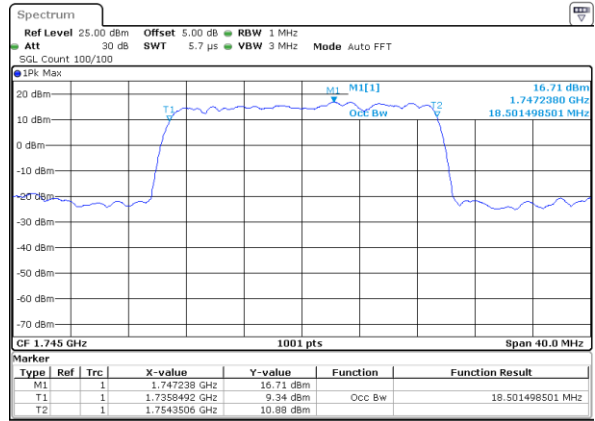

Date: 26 OCT 2017 20:10:29

Lowest Channel / 15MHz / 16QAM

Date: 26 OCT 2017 20:10:06

Middle Channel / 15MHz / QPSK

Date: 26 OCT 2017 20:16:42

Middle Channel / 15MHz / 16QAM

Date: 26 OCT 2017 20:16:22

Highest Channel / 15MHz / QPSK

Date: 26 OCT 2017 20:20:56

Highest Channel / 15MHz / 16QAM

Date: 26 OCT 2017 20:20:41

LTE Band 66

Lowest Channel / 20MHz / QPSK

Date: 26 OCT 2017 20:28:03

Lowest Channel / 20MHz / 16QAM

Date: 26 OCT 2017 20:27:36

Middle Channel / 20MHz / QPSK

Date: 26 OCT 2017 20:33:47

Middle Channel / 20MHz / 16QAM

Date: 26 OCT 2017 20:33:27

Highest Channel / 20MHz / QPSK

Date: 26 OCT 2017 20:37:20

Highest Channel / 20MHz / 16QAM

Date: 26 OCT 2017 20:36:59

Conducted Band Edge

LTE Band 2 / 1.4MHz / 16QAM

Lowest Band Edge / 1 RB

Date: 16.NOV.2017 11:33:57

Highest Band Edge / 1 RB

Date: 16.NOV.2017 11:42:44

Lowest Band Edge / Full RB

Date: 16.NOV.2017 11:36:11