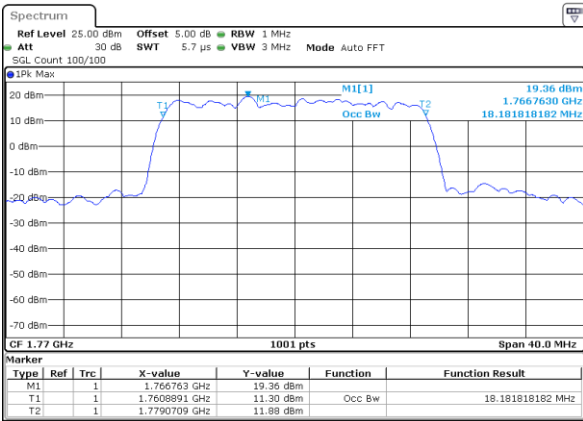

Date: 26 OCT 2017 20:20:56

Highest Channel / 15MHz / 16QAM

Date: 26 OCT 2017 20:20:41

LTE Band 66

Lowest Channel / 20MHz / QPSK

Date: 26 OCT 2017 20:28:03

Lowest Channel / 20MHz / 16QAM

Date: 26 OCT 2017 20:27:36

Middle Channel / 20MHz / QPSK

Date: 26 OCT 2017 20:33:47

Middle Channel / 20MHz / 16QAM

Date: 26 OCT 2017 20:33:27

Highest Channel / 20MHz / QPSK

Date: 26 OCT 2017 20:37:20

Highest Channel / 20MHz / 16QAM

Date: 26 OCT 2017 20:36:59

Conducted Band Edge

LTE Band 2 / 1.4MHz / 16QAM

Lowest Band Edge / 1 RB

Date: 16.NOV.2017 11:33:57

Highest Band Edge / 1 RB

Date: 16.NOV.2017 11:42:44

Lowest Band Edge / Full RB

Date: 16.NOV.2017 11:36:11

Highest Band Edge / Full RB

Date: 16.NOV.2017 11:44:58

LTE Band 2 / 3MHz / QPSK

Lowest Band Edge / 1RB

Date: 16.NOV.2017 11:48:14

Highest Band Edge / 1 RB

Date: 16.NOV.2017 11:57:01

Lowest Band Edge / Full RB