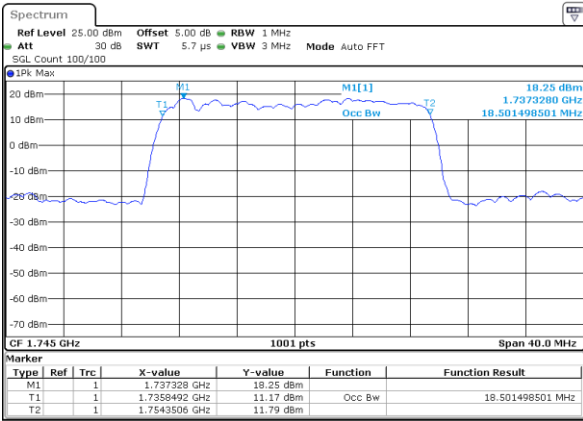

Date: 26 OCT 2017 20:10:29

Lowest Channel / 15MHz / 16QAM

Date: 26 OCT 2017 20:10:06

Middle Channel / 15MHz / QPSK

Date: 26 OCT 2017 20:16:42

Middle Channel / 15MHz / 16QAM

Date: 26 OCT 2017 20:16:22

Highest Channel / 15MHz / QPSK

Date: 26 OCT 2017 20:20:56

Highest Channel / 15MHz / 16QAM

Date: 26 OCT 2017 20:20:41

LTE Band 66

Lowest Channel / 20MHz / QPSK

Date: 26 OCT 2017 20:28:03

Lowest Channel / 20MHz / 16QAM

Date: 26 OCT 2017 20:27:36

Middle Channel / 20MHz / QPSK

Date: 26 OCT 2017 20:33:47

Middle Channel / 20MHz / 16QAM

Date: 26 OCT 2017 20:33:27

Highest Channel / 20MHz / QPSK

Date: 26 OCT 2017 20:37:20

Highest Channel / 20MHz / 16QAM

Date: 26 OCT 2017 20:36:59

Conducted Band Edge

LTE Band 2 / 1.4MHz / 16QAM

Lowest Band Edge / 1 RB

Date: 16.NOV.2017 11:33:57

Highest Band Edge / 1 RB

Date: 16.NOV.2017 11:42:44

Lowest Band Edge / Full RB

Date: 16.NOV.2017 11:36:11