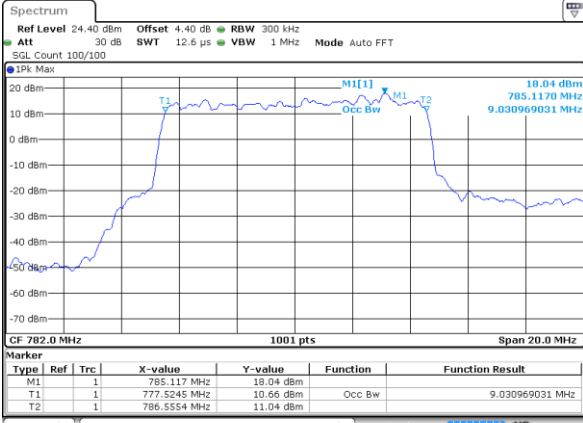

LTE Band 13

Lowest Channel / 5MHz / QPSK

Date: 26.OCT.2017 15:00:47

Lowest Channel / 5MHz / 16QAM

Date: 26.OCT.2017 15:00:37

Middle Channel / 5MHz / QPSK

Date: 26.OCT.2017 15:09:35

Middle Channel / 5MHz / 16QAM

Date: 26.OCT.2017 15:09:45

Highest Channel / 5MHz / QPSK

Date: 26.OCT.2017 15:12:03

Highest Channel / 5MHz / 16QAM

Date: 26.OCT.2017 15:12:13

LTE Band 13

Middle Channel / 10MHz / QPSK

Date: 26 OCT 2017 15:22:49

Middle Channel / 10MHz / 16QAM

Date: 26 OCT 2017 15:22:59

LTE Band 66

Lowest Channel / 1.4MHz / QPSK

Date: 26.OCT.2017 18:11:38

Lowest Channel / 1.4MHz / 16QAM

Date: 26.OCT.2017 18:12:06

Middle Channel / 1.4MHz / QPSK

Date: 26.OCT.2017 18:20:16

Middle Channel / 1.4MHz / 16QAM

Date: 26.OCT.2017 18:20:45

Highest Channel / 1.4MHz / QPSK

Date: 26.OCT.2017 18:29:42

Highest Channel / 1.4MHz / 16QAM

Date: 26.OCT.2017 18:29:05

LTE Band 66