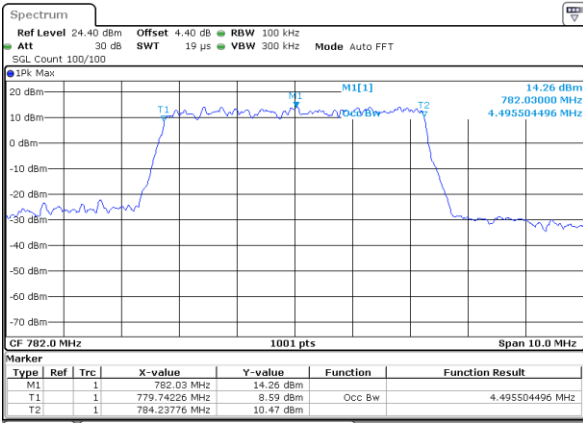

LTE Band 13

Lowest Channel / 5MHz / QPSK

Date: 26.OCT.2017 15:00:47

Lowest Channel / 5MHz / 16QAM

Date: 26.OCT.2017 15:00:37

Middle Channel / 5MHz / QPSK

Date: 26.OCT.2017 15:09:35

Middle Channel / 5MHz / 16QAM

Date: 26.OCT.2017 15:09:45

Highest Channel / 5MHz / QPSK

Date: 26.OCT.2017 15:12:03

Highest Channel / 5MHz / 16QAM

Date: 26.OCT.2017 15:12:13

LTE Band 13

Middle Channel / 10MHz / QPSK

Date: 26 OCT 2017 15:22:49