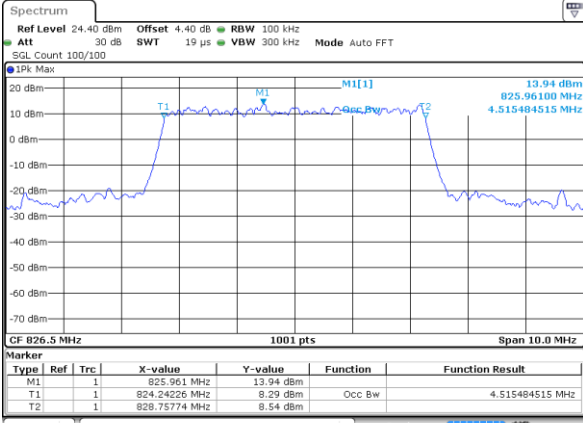

Highest Channel / 3MHz / 16QAM

Date: 26 OCT 2017 11:04:55

LTE Band 5

Lowest Channel / 5MHz / QPSK

Date: 26 OCT 2017 11:13:43

Lowest Channel / 5MHz / 16QAM

Date: 26 OCT 2017 11:13:53

Middle Channel / 5MHz / QPSK

Date: 26 OCT 2017 11:22:41

Middle Channel / 5MHz / 16QAM

Date: 26 OCT 2017 11:22:51

Highest Channel / 5MHz / QPSK

Date: 26 OCT 2017 11:25:10

Highest Channel / 5MHz / 16QAM

Date: 26 OCT 2017 11:25:19

LTE Band 5