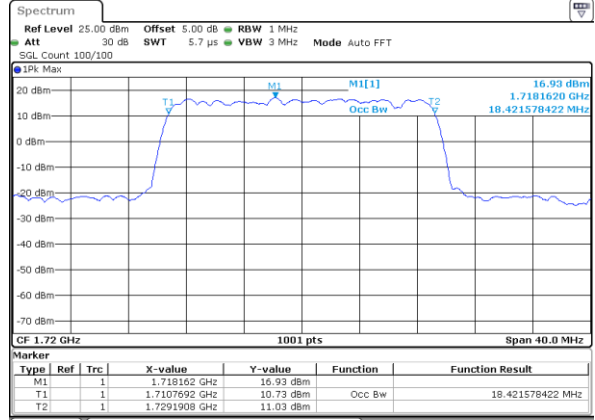

Highest Channel / 15MHz / 16QAM

Date: 26 OCT 2017 10:28:34

LTE Band 4

Lowest Channel / 20MHz / QPSK

Date: 26 OCT 2017 10:28:44

Lowest Channel / 20MHz / 16QAM

Date: 26 OCT 2017 10:28:53

Middle Channel / 20MHz / QPSK

Date: 26 OCT 2017 10:29:03

Middle Channel / 20MHz / 16QAM

Date: 26 OCT 2017 10:29:13

Highest Channel / 20MHz / QPSK

Date: 26 OCT 2017 10:29:23

Highest Channel / 20MHz / 16QAM

Date: 26 OCT 2017 10:29:33

LTE Band 5