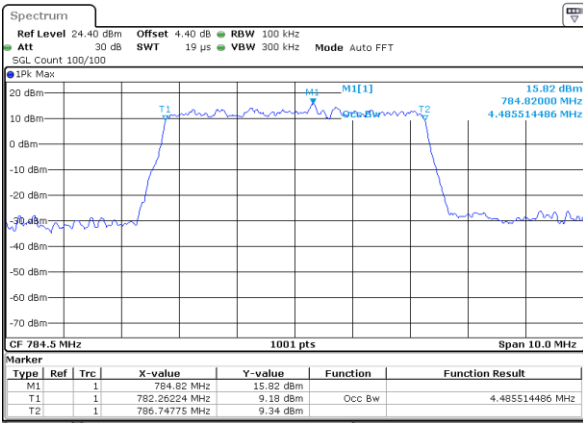

LTE Band 13

Lowest Channel / 5MHz / QPSK

Date: 26.OCT.2017 15:00:47

Lowest Channel / 5MHz / 16QAM

Date: 26.OCT.2017 15:00:37

Middle Channel / 5MHz / QPSK

Date: 26.OCT.2017 15:09:35

Middle Channel / 5MHz / 16QAM

Date: 26.OCT.2017 15:09:45

Highest Channel / 5MHz / QPSK

Date: 26.OCT.2017 15:12:03

Highest Channel / 5MHz / 16QAM

Date: 26.OCT.2017 15:12:13

LTE Band 13

Middle Channel / 10MHz / QPSK

Date: 26 OCT 2017 15:22:49