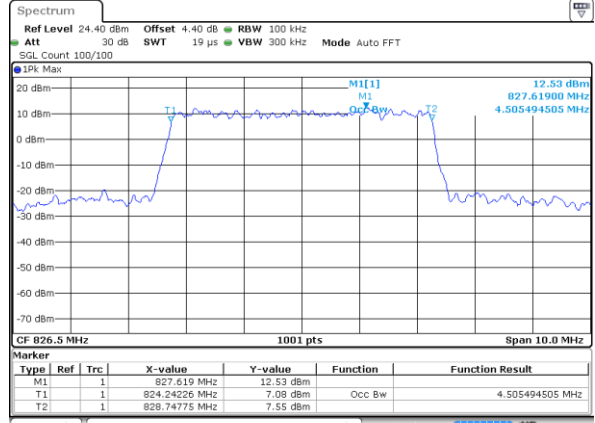

Highest Channel / 3MHz / 16QAM

Date: 26 OCT 2017 11:04:55

LTE Band 5

Lowest Channel / 5MHz / QPSK

Date: 26 OCT 2017 11:13:43

Lowest Channel / 5MHz / 16QAM

Date: 26 OCT 2017 11:13:53

Middle Channel / 5MHz / QPSK

Date: 26 OCT 2017 11:22:41

Middle Channel / 5MHz / 16QAM

Date: 26 OCT 2017 11:22:51

Highest Channel / 5MHz / QPSK

Date: 26 OCT 2017 11:25:10

Highest Channel / 5MHz / 16QAM

Date: 26 OCT 2017 11:25:19

LTE Band 5