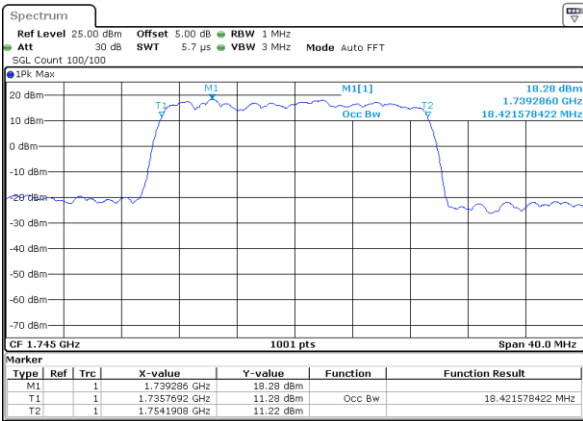

Highest Channel / 15MHz / 16QAM

Date: 26 OCT 2017 10:28:34

LTE Band 4

Lowest Channel / 20MHz / QPSK

Date: 26 OCT 2017 10:28:44

Lowest Channel / 20MHz / 16QAM

Date: 26 OCT 2017 10:28:53

Middle Channel / 20MHz / QPSK

Date: 26 OCT 2017 10:29:03

Middle Channel / 20MHz / 16QAM

Date: 26 OCT 2017 10:29:13

Highest Channel / 20MHz / QPSK

Date: 26 OCT 2017 10:29:23

Highest Channel / 20MHz / 16QAM

Date: 26 OCT 2017 10:29:33

LTE Band 5