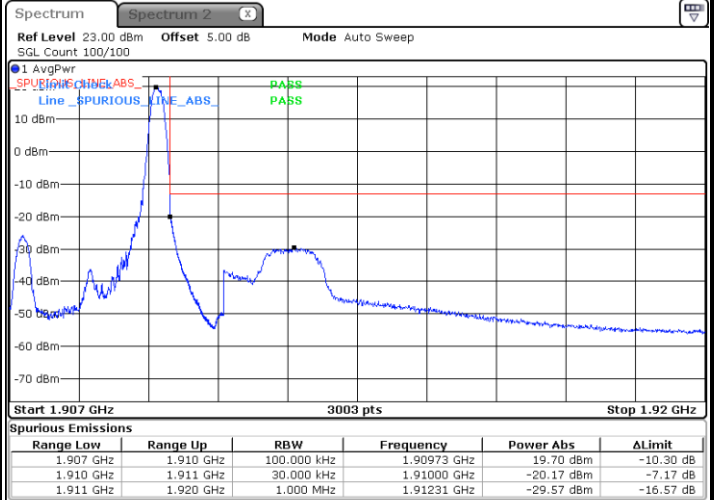

Highest Band Edge / Full RB

Date: 16.NOV.2017 11:44:58

LTE Band 2 / 3MHz / QPSK

Lowest Band Edge / 1RB

Date: 16.NOV.2017 11:48:14

Highest Band Edge / 1 RB

Date: 16.NOV.2017 11:57:01

Lowest Band Edge / Full RB

Date: 16.NOV.2017 11:50:29

Highest Band Edge / Full RB

Date: 16.NOV.2017 11:58:16

LTE Band 2 / 3MHz / 16QAM

Lowest Band Edge / 1 RB

Date: 16.NOV.2017 11:49:22

Highest Band Edge / 1 RB

Date: 16.NOV.2017 11:58:09

Lowest Band Edge / Full RB

Date: 16.NOV.2017 11:51:36

Highest Band Edge / Full RB

Date: 16.NOV.2017 12:00:23

LTE Band 2 / 5MHz / QPSK

Lowest Band Edge / 1 RB

Date: 16.NOV.2017 12:03:40

Highest Band Edge / 1 RB

Date: 16.NOV.2017 12:12:26

Lowest Band Edge / Full RB

Date: 16.NOV.2017 12:05:54

Highest Band Edge / Full RB

Date: 16.NOV.2017 12:14:41