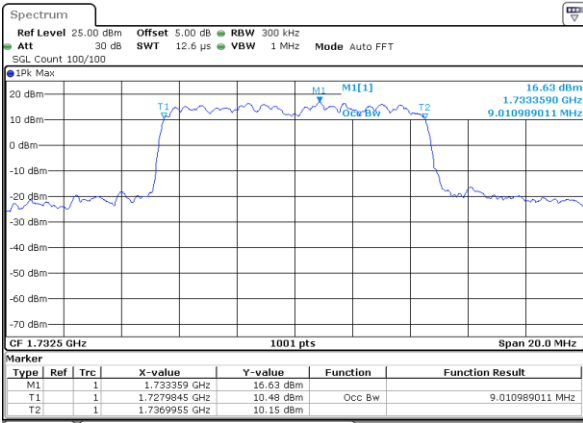

LTE Band 4

Lowest Channel / 10MHz / QPSK

Date: 26 OCT 2017 10:26:44

Lowest Channel / 10MHz / 16QAM

Date: 26 OCT 2017 10:26:54

Middle Channel / 10MHz / QPSK

Date: 26 OCT 2017 10:27:04

Middle Channel / 10MHz / 16QAM

Date: 26 OCT 2017 10:27:14

Highest Channel / 10MHz / QPSK

Date: 26 OCT 2017 10:27:24

Highest Channel / 10MHz / 16QAM

Date: 26 OCT 2017 10:27:34

LTE Band 4

Lowest Channel / 15MHz / QPSK

Date: 26 OCT 2017 10:27:44