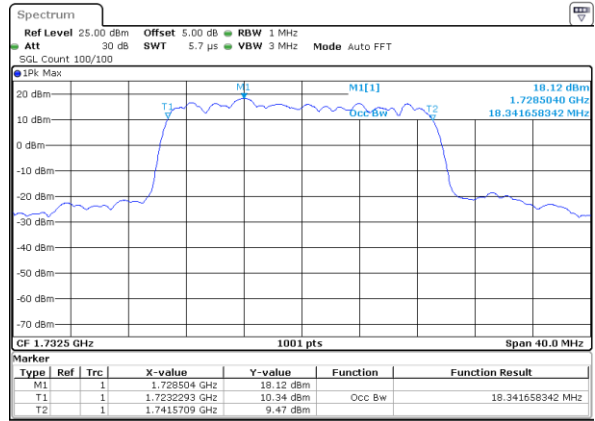

Highest Channel / 15MHz / 16QAM

Date: 26 OCT 2017 10:28:34

LTE Band 4

Lowest Channel / 20MHz / QPSK

Date: 26 OCT 2017 10:28:44

Lowest Channel / 20MHz / 16QAM

Date: 26 OCT 2017 10:28:53

Middle Channel / 20MHz / QPSK

Date: 26 OCT 2017 10:29:03

Middle Channel / 20MHz / 16QAM

Date: 26 OCT 2017 10:29:13

Highest Channel / 20MHz / QPSK

Date: 26 OCT 2017 10:29:23

Highest Channel / 20MHz / 16QAM

Date: 26 OCT 2017 10:29:33

LTE Band 5