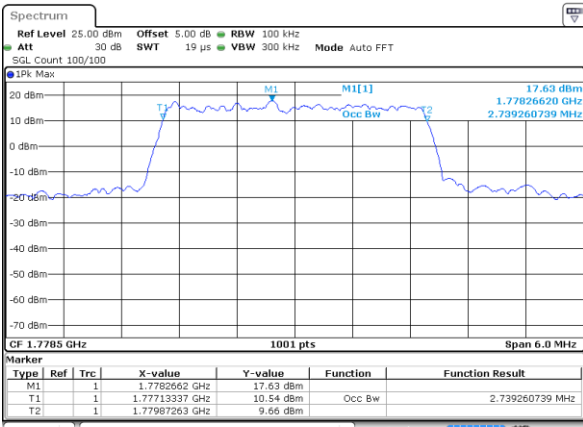

Date: 26.OCT.2017 18:20:16

Middle Channel / 1.4MHz / 16QAM

Date: 26.OCT.2017 18:20:45

Highest Channel / 1.4MHz / QPSK

Date: 26.OCT.2017 18:29:42

Highest Channel / 1.4MHz / 16QAM

Date: 26.OCT.2017 18:29:05

LTE Band 66

Lowest Channel / 3MHz / QPSK

Date: 26 OCT 2017 18:48:09

Lowest Channel / 3MHz / 16QAM

Date: 26 OCT 2017 18:47:37

Middle Channel / 3MHz / QPSK

Date: 26 OCT 2017 18:56:59

Middle Channel / 3MHz / 16QAM

Date: 26 OCT 2017 18:56:28

Highest Channel / 3MHz / QPSK

Date: 26 OCT 2017 19:00:56

Highest Channel / 3MHz / 16QAM

Date: 26 OCT 2017 19:00:32

LTE Band 66

Lowest Channel / 5MHz / QPSK

Date: 26 OCT 2017 19:16:38

Lowest Channel / 5MHz / 16QAM