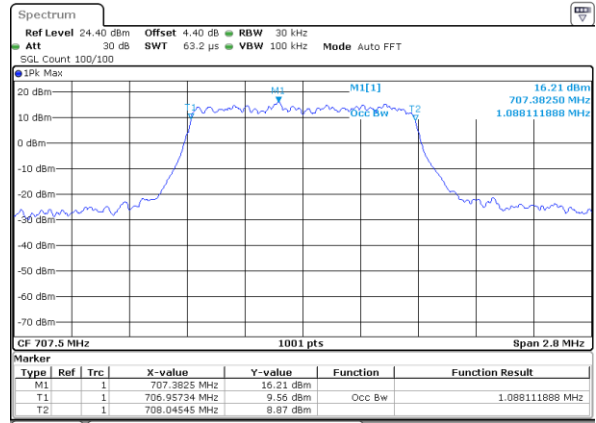

Highest Channel / 10MHz / QPSK

Date: 26 OCT 2017 11:45:34

Highest Channel / 10MHz / 16QAM

Date: 26 OCT 2017 11:45:44

LTE Band 12

Lowest Channel / 1.4MHz / QPSK

Date: 26 OCT 2017 13:39:16

Lowest Channel / 1.4MHz / 16QAM

Date: 26 OCT 2017 13:39:26

Middle Channel / 1.4MHz / QPSK

Date: 26 OCT 2017 13:39:46

Middle Channel / 1.4MHz / 16QAM

Date: 26 OCT 2017 13:39:36

Highest Channel / 1.4MHz / QPSK

Date: 26 OCT 2017 13:39:56

Highest Channel / 1.4MHz / 16QAM