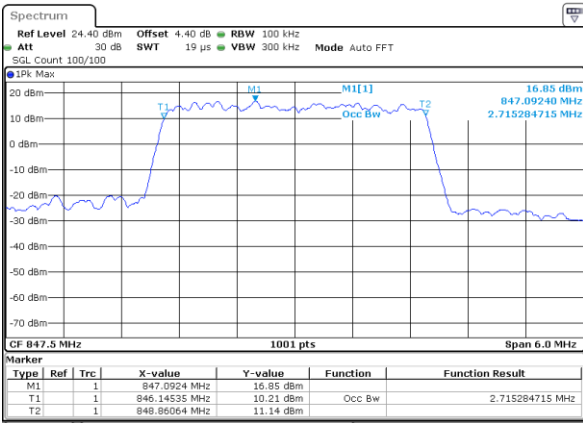

Date: 26 OCT 2017 10:42:02

Highest Channel / 1.4MHz / QPSK

Date: 26 OCT 2017 10:44:20

Highest Channel / 1.4MHz / 16QAM

Date: 26 OCT 2017 10:44:30

LTE Band 5

Lowest Channel / 3MHz / QPSK

Date: 26 OCT 2017 10:53:18

Lowest Channel / 3MHz / 16QAM

Date: 26 OCT 2017 10:53:28

Middle Channel / 3MHz / QPSK

Date: 26 OCT 2017 11:02:16

Middle Channel / 3MHz / 16QAM

Date: 26 OCT 2017 11:02:26

Highest Channel / 3MHz / QPSK

Date: 26 OCT 2017 11:04:45

Highest Channel / 3MHz / 16QAM

Date: 26 OCT 2017 11:04:55

LTE Band 5

Lowest Channel / 5MHz / QPSK

Date: 26 OCT 2017 11:13:43

Lowest Channel / 5MHz / 16QAM

Date: 26 OCT 2017 11:13:53

Middle Channel / 5MHz / QPSK

Date: 26 OCT 2017 11:22:41

Middle Channel / 5MHz / 16QAM

Date: 26 OCT 2017 11:22:51

Highest Channel / 5MHz / QPSK

Date: 26 OCT 2017 11:25:10

Highest Channel / 5MHz / 16QAM

Date: 26 OCT 2017 11:25:19

LTE Band 5