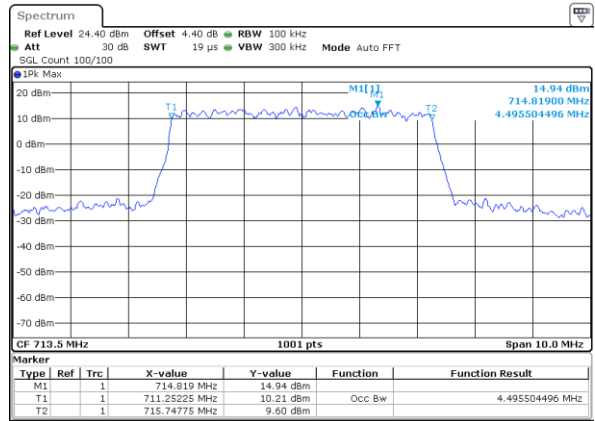

Middle Channel / 3MHz / 16QAM

Date: 26 OCT 2017 13:56:00

Highest Channel / 3MHz / QPSK

Date: 26 OCT 2017 13:56:20

Highest Channel / 3MHz / 16QAM

Date: 26 OCT 2017 13:56:30

LTE Band 12

Lowest Channel / 5MHz / QPSK

Date: 26.OCT.2017 14:12:05

Lowest Channel / 5MHz / 16QAM

Date: 26.OCT.2017 14:12:15

Middle Channel / 5MHz / QPSK

Date: 26.OCT.2017 14:12:35

Middle Channel / 5MHz / 16QAM

Date: 26.OCT.2017 14:12:25

Highest Channel / 5MHz / QPSK

Date: 26.OCT.2017 14:12:45

Highest Channel / 5MHz / 16QAM

Date: 26.OCT.2017 14:12:55

LTE Band 12

Lowest Channel / 10MHz / QPSK

Date: 26 OCT 2017 14:34:28

Lowest Channel / 10MHz / 16QAM

Date: 26 OCT 2017 14:34:38