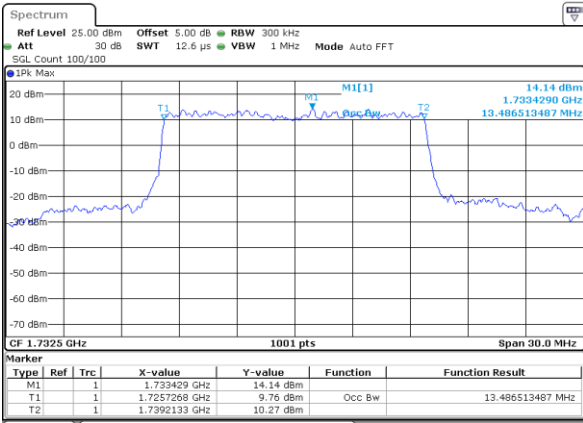

LTE Band 4

Lowest Channel / 10MHz / QPSK

Date: 26 OCT 2017 10:26:44

Lowest Channel / 10MHz / 16QAM

Date: 26 OCT 2017 10:26:54

Middle Channel / 10MHz / QPSK

Date: 26 OCT 2017 10:27:04

Middle Channel / 10MHz / 16QAM

Date: 26 OCT 2017 10:27:14

Highest Channel / 10MHz / QPSK

Date: 26 OCT 2017 10:27:24

Highest Channel / 10MHz / 16QAM

Date: 26 OCT 2017 10:27:34

LTE Band 4

Lowest Channel / 15MHz / QPSK

Date: 26 OCT 2017 10:27:44

Lowest Channel / 15MHz / 16QAM

Date: 26 OCT 2017 10:27:54

Middle Channel / 15MHz / QPSK

Date: 26 OCT 2017 10:28:04

Middle Channel / 15MHz / 16QAM

Date: 26 OCT 2017 10:28:14

Highest Channel / 15MHz / QPSK

Date: 26 OCT 2017 10:28:24

Highest Channel / 15MHz / 16QAM

Date: 26 OCT 2017 10:28:34

LTE Band 4

Lowest Channel / 20MHz / QPSK

Date: 26 OCT 2017 10:28:44

Lowest Channel / 20MHz / 16QAM

Date: 26 OCT 2017 10:28:53

Middle Channel / 20MHz / QPSK