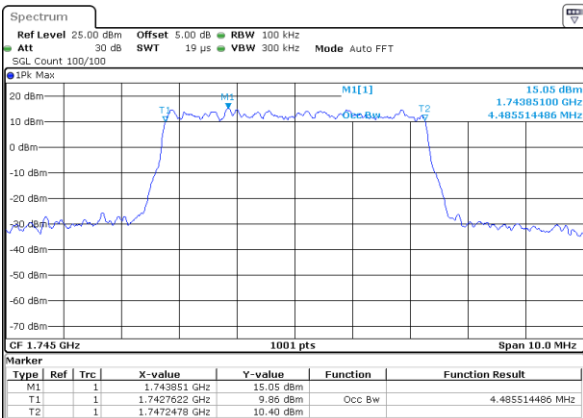

Highest Channel / 3MHz / QPSK

Date: 26 OCT 2017 19:00:56

Highest Channel / 3MHz / 16QAM

Date: 26 OCT 2017 19:00:32

LTE Band 66

Lowest Channel / 5MHz / QPSK

Date: 26 OCT 2017 19:16:38

Lowest Channel / 5MHz / 16QAM

Date: 26 OCT 2017 19:16:07

Middle Channel / 5MHz / QPSK

Date: 26 OCT 2017 19:24:53

Middle Channel / 5MHz / 16QAM

Date: 26 OCT 2017 19:24:20

Highest Channel / 5MHz / QPSK

Date: 26 OCT 2017 19:28:08

Highest Channel / 5MHz / 16QAM