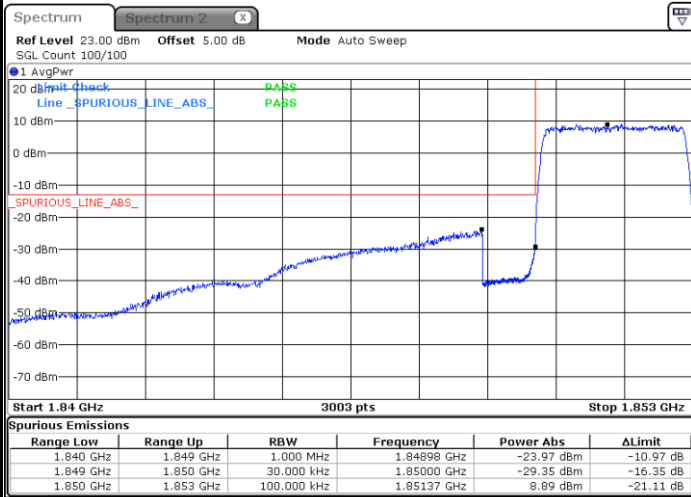

Conducted Band Edge

LTE Band 2 / 1.4MHz / 16QAM

Lowest Band Edge / 1 RB

Date: 16.NOV.2017 11:33:57

Highest Band Edge / 1 RB

Date: 16.NOV.2017 11:42:44

Lowest Band Edge / Full RB

Date: 16.NOV.2017 11:36:11

Highest Band Edge / Full RB

Date: 16.NOV.2017 11:44:58

LTE Band 2 / 3MHz / QPSK

Lowest Band Edge / 1RB

Date: 16.NOV.2017 11:48:14

Highest Band Edge / 1 RB

Date: 16.NOV.2017 11:57:01

Lowest Band Edge / Full RB

Date: 16.NOV.2017 11:50:29

Highest Band Edge / Full RB

Date: 16.NOV.2017 11:58:16

LTE Band 2 / 3MHz / 16QAM

Lowest Band Edge / 1 RB

Date: 16.NOV.2017 11:49:22

Highest Band Edge / 1 RB

Date: 16.NOV.2017 11:58:09

Lowest Band Edge / Full RB

Date: 16.NOV.2017 11:51:36

Highest Band Edge / Full RB

Date: 16.NOV.2017 12:00:23

LTE Band 2 / 5MHz / QPSK

Lowest Band Edge / 1 RB

Date: 16.NOV.2017 12:03:40

Highest Band Edge / 1 RB