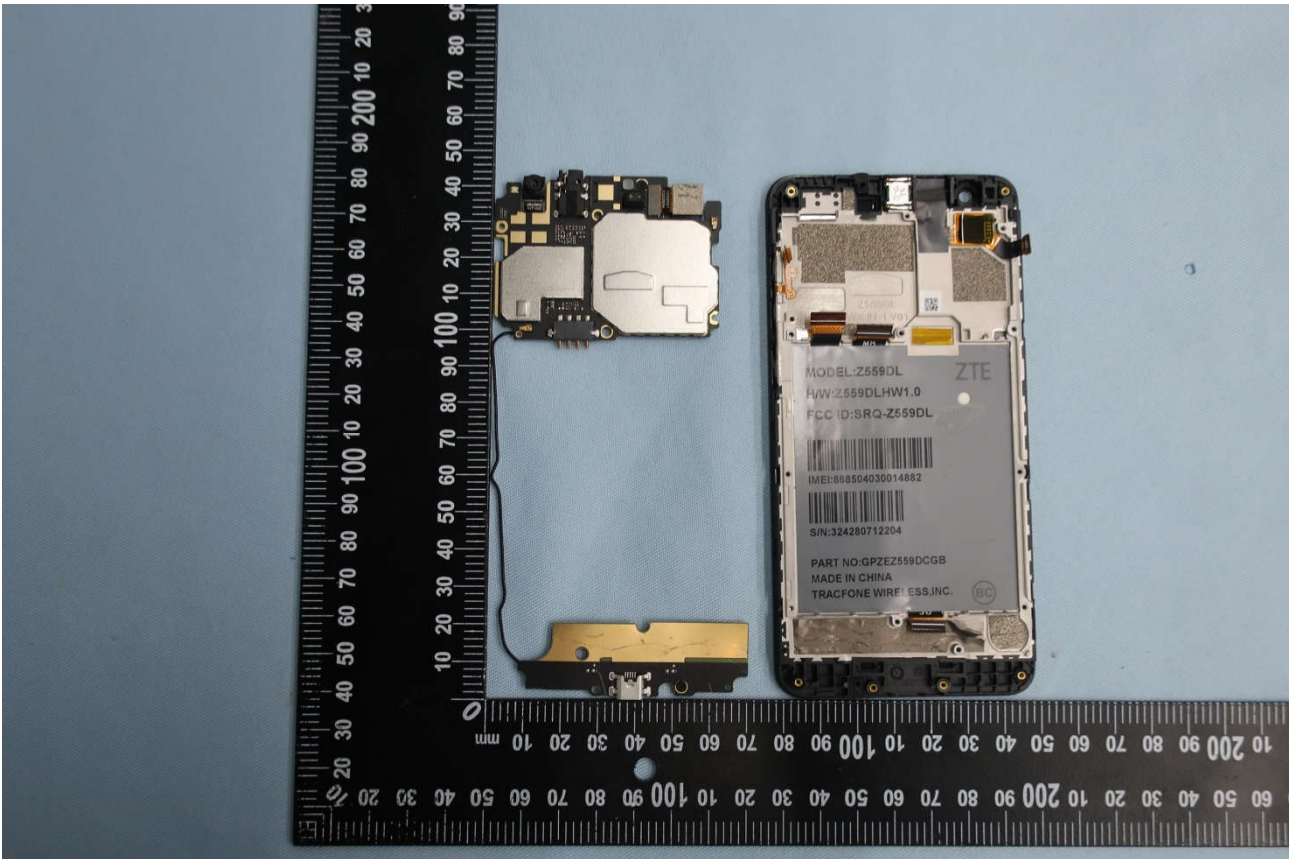

3. Internal Photograph of EUT

Brand Name: ZTE / Model Name: Z559DL

Brand Name: ZTE / Model Name: Z559DL

Brand Name: ZTE / Model Name: Z559DL

Brand Name: ZTE / Model Name: Z559DL

Brand Name: ZTE / Model Name: Z559DL

Brand Name: ZTE / Model Name: Z559DL

Brand Name: ZTE / Model Name: Z559DL

Brand Name: ZTE / Model Name: Z559DL

Brand Name: ZTE / Model Name: Z559DL

Brand Name: ZTE / Model Name: Z559DL

Brand Name: ZTE / Model Name: Z559DL