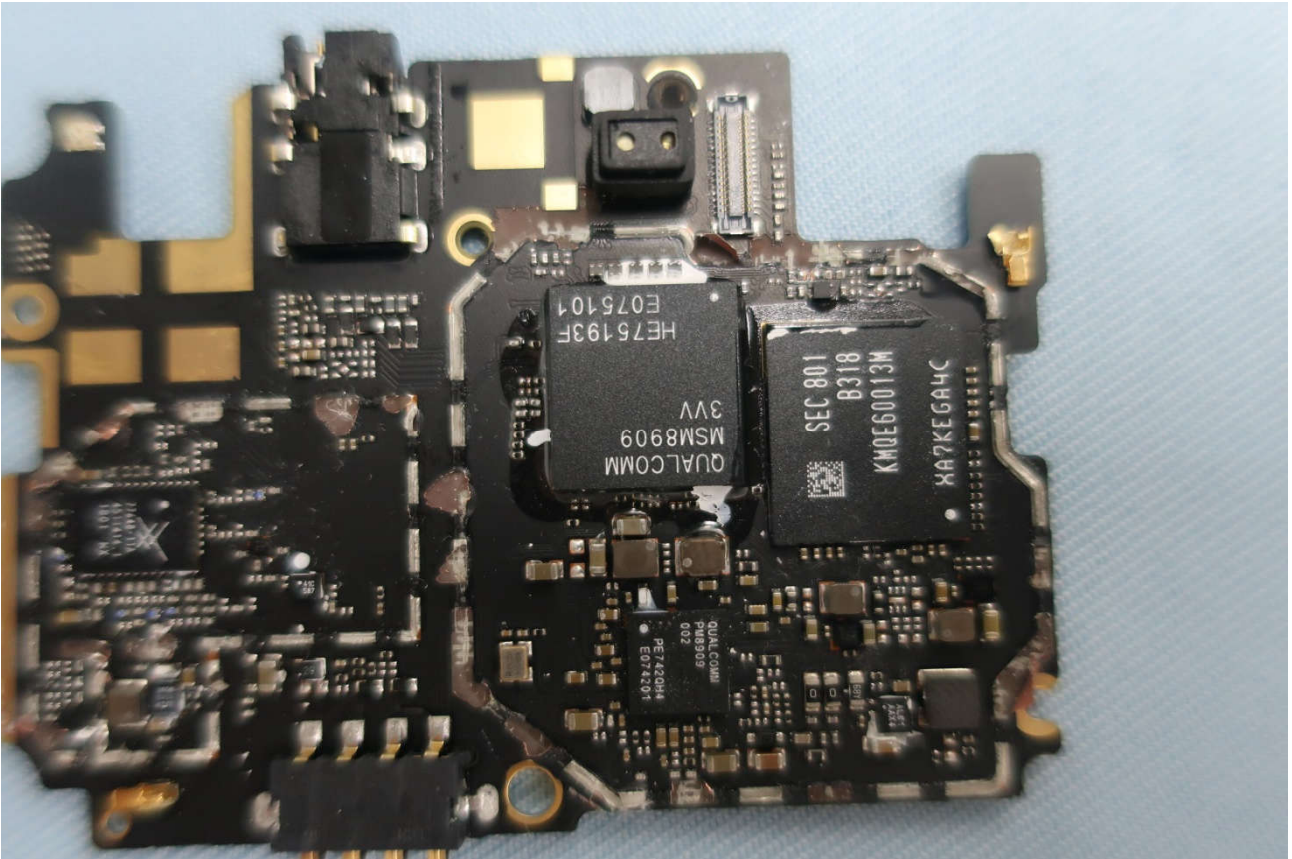

3. Internal Photograph of EUT

Brand Name: ZTE / Model Name: Z559DL

Brand Name: ZTE / Model Name: Z559DL

Brand Name: ZTE / Model Name: Z559DL

Brand Name: ZTE / Model Name: Z559DL

Brand Name: ZTE / Model Name: Z559DL

Brand Name: ZTE / Model Name: Z559DL

Brand Name: ZTE / Model Name: Z559DL

Brand Name: ZTE / Model Name: Z559DL

Brand Name: ZTE / Model Name: Z559DL

Brand Name: ZTE / Model Name: Z559DL

Brand Name: ZTE / Model Name: Z559DL