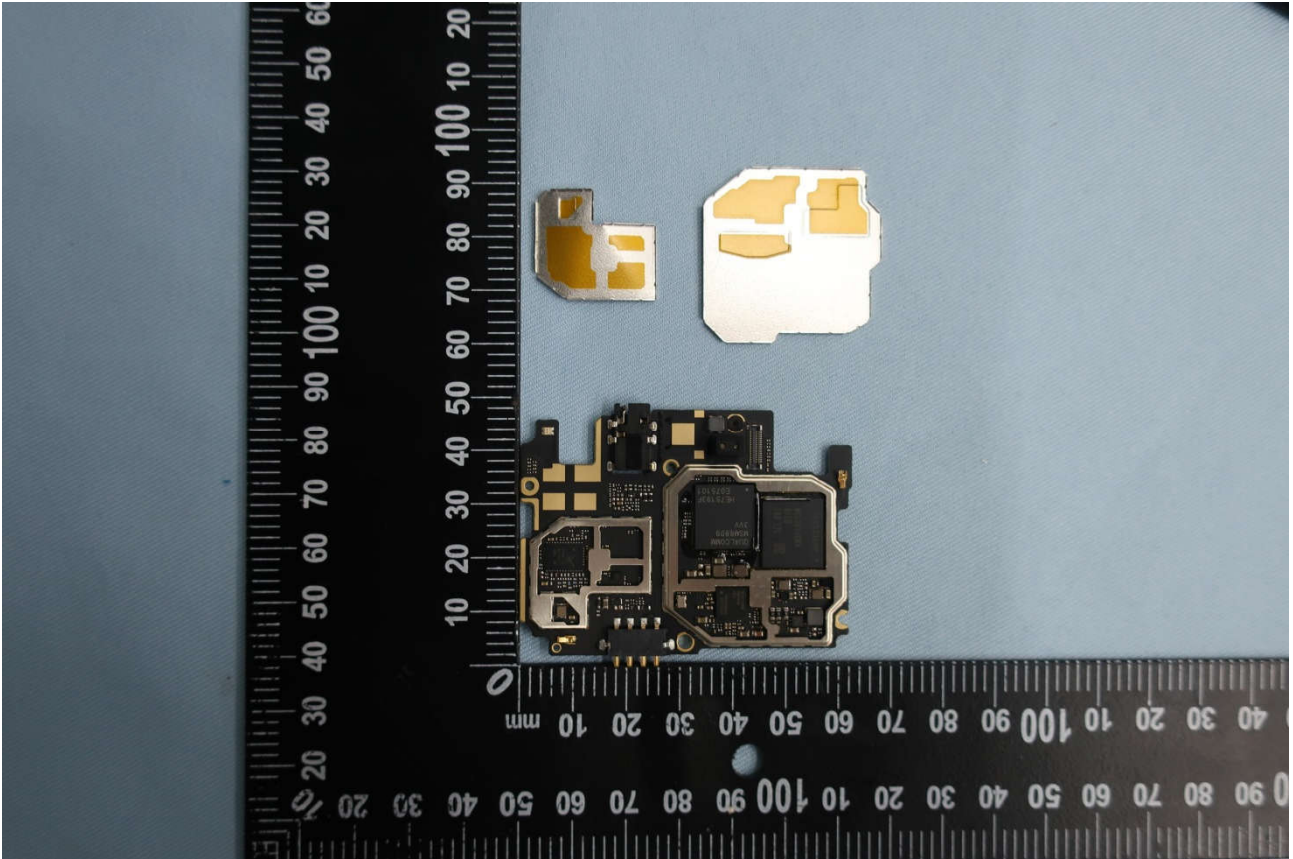

3. Internal Photograph of EUT

Brand Name: ZTE / Model Name: Z559DL

Brand Name: ZTE / Model Name: Z559DL

Brand Name: ZTE / Model Name: Z559DL

Brand Name: ZTE / Model Name: Z559DL

Brand Name: ZTE / Model Name: Z559DL

Brand Name: ZTE / Model Name: Z559DL

Brand Name: ZTE / Model Name: Z559DL

Brand Name: ZTE / Model Name: Z559DL

Brand Name: ZTE / Model Name: Z559DL

Brand Name: ZTE / Model Name: Z559DL

Brand Name: ZTE / Model Name: Z559DL