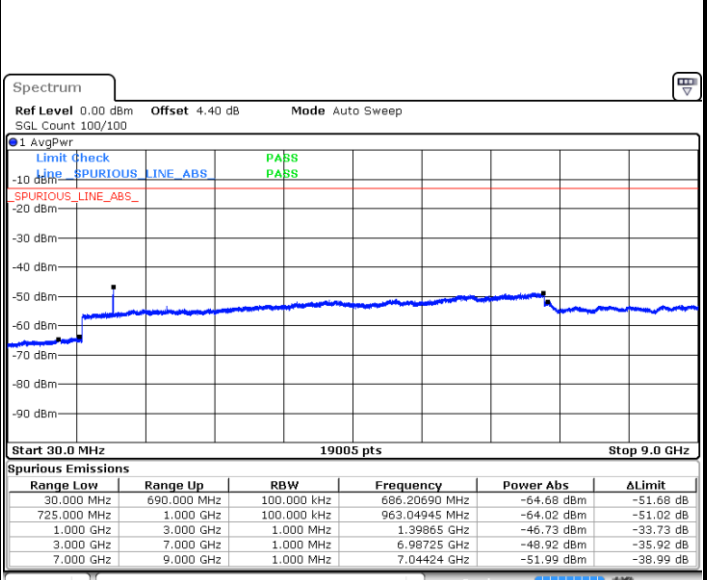

Date: 17.APR.2018 10:47:22

LTE Band 12 / 1.4MHz

Lowest Channel / QPSK

Date: 17.APR.2018 11:12:35

Lowest Channel / 16QAM

Date: 17.APR.2018 11:13:04

Middle Channel / QPSK

Date: 17.APR.2018 11:14:09

Middle Channel / 16QAM

Date: 17.APR.2018 11:14:39

LTE Band 12 / 1.4MHz

Highest Channel / QPSK

Date: 17.APR.2018 11:15:39

Highest Channel / 16QAM

Date: 17.APR.2018 11:16:10

LTE Band 12 / 3MHz

Lowest Channel / QPSK

Date: 17.APR.2018 11:03:30

Lowest Channel / 16QAM

Date: 17.APR.2018 11:03:04

LTE Band 12 / 3MHz

Middle Channel / QPSK

Middle Channel / 16QAM

Date: 17.APR.2018 11:04:24

Date: 17.APR.2018 11:04:50

Highest Channel / QPSK

Highest Channel / 16QAM

Date: 17.APR.2018 11:05:48

Date: 17.APR.2018 11:06:14

LTE Band 12 / 5MHz

Lowest Channel / QPSK

Lowest Channel / 16QAM