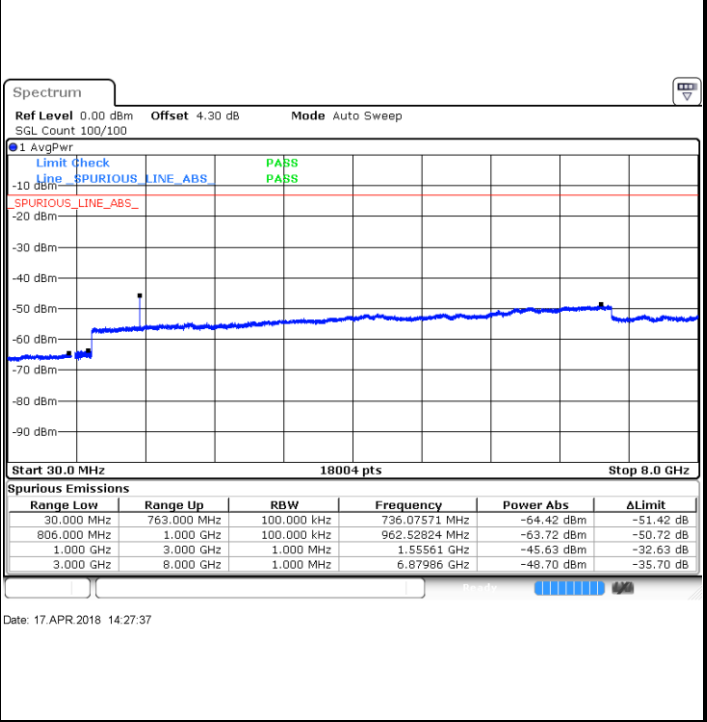

Date: 17.APR.2018 10:28:19

LTE Band 13 / 5MHz

Lowest Channel / QPSK

Lowest Channel / 16QAM

Middle Channel / QPSK

Middle Channel / 16QAM

LTE Band 13 / 5MHz

Highest Channel / QPSK

Highest Channel / 16QAM

LTE Band 13 / 10MHz

Middle Channel / QPSK

Middle Channel / 16QAM

LTE Band 66 / 1.4MHz

Lowest Channel / QPSK

Lowest Channel / 16QAM

Date: 18.APR.2018 19:21:54

Date: 18.APR.2018 19:19:55

Middle Channel / QPSK

Middle Channel / 16QAM

Date: 18.APR.2018 19:12:12

Date: 18.APR.2018 19:10:48

LTE Band 66 / 1.4MHz

Highest Channel / QPSK

Date: 18 APR 2018 19:03:16

Highest Channel / 16QAM

Date: 18 APR 2018 19:05:31

LTE Band 66 / 3MHz

Lowest Channel / QPSK

Date: 18 APR 2018 19:33:36

Lowest Channel / 16QAM

Date: 18 APR 2018 19:32:27

LTE Band 66 / 3MHz