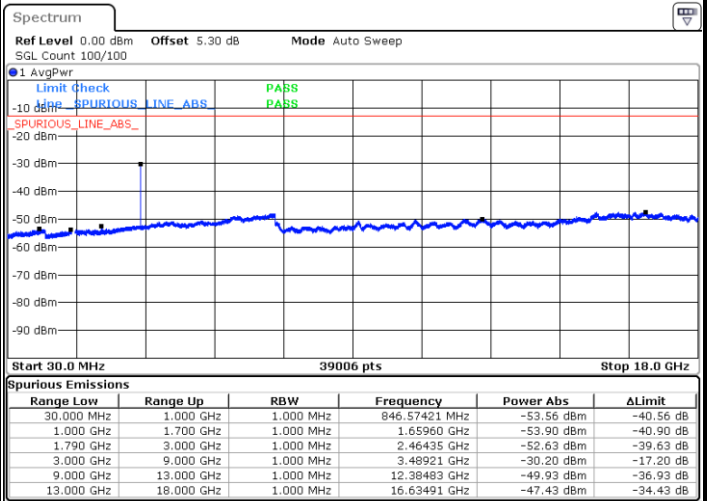

Date: 17.APR.2018 10:28:19

LTE Band 13 / 5MHz

Lowest Channel / QPSK

Lowest Channel / 16QAM

Middle Channel / QPSK

Middle Channel / 16QAM

LTE Band 13 / 5MHz

Highest Channel / QPSK

Highest Channel / 16QAM

LTE Band 13 / 10MHz

Middle Channel / QPSK

Middle Channel / 16QAM

LTE Band 66 / 1.4MHz

Lowest Channel / QPSK

Lowest Channel / 16QAM

Date: 18.APR.2018 19:21:54

Date: 18.APR.2018 19:19:55

Middle Channel / QPSK

Middle Channel / 16QAM

Date: 18.APR.2018 19:12:12

Date: 18.APR.2018 19:10:48

LTE Band 66 / 1.4MHz

Highest Channel / QPSK

Date: 18 APR 2018 19:03:16

Highest Channel / 16QAM

Date: 18 APR 2018 19:05:31

LTE Band 66 / 3MHz

Lowest Channel / QPSK

Date: 18 APR 2018 19:33:36

Lowest Channel / 16QAM

Date: 18 APR 2018 19:32:27

LTE Band 66 / 3MHz