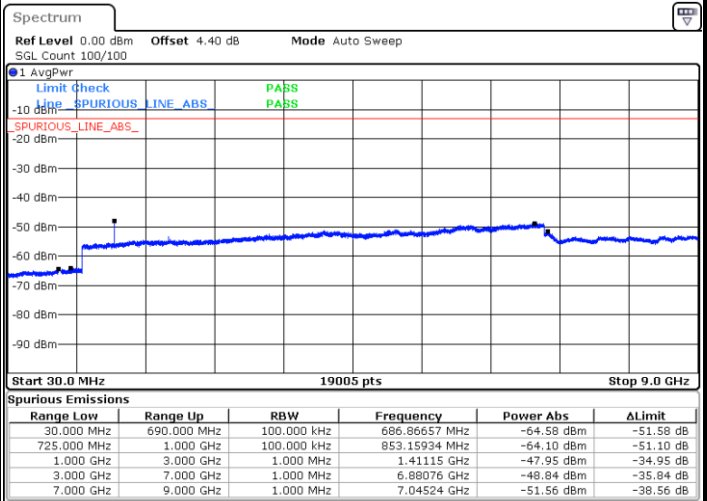

Lowest Channel / QPSK

Date: 17.APR.2018 11:03:30

Lowest Channel / 16QAM

Date: 17.APR.2018 11:03:04

LTE Band 12 / 3MHz

Middle Channel / QPSK

Middle Channel / 16QAM

Date: 17.APR.2018 11:04:24

Date: 17.APR.2018 11:04:50

Highest Channel / QPSK

Highest Channel / 16QAM

Date: 17.APR.2018 11:05:48

Date: 17.APR.2018 11:06:14

LTE Band 12 / 5MHz

Lowest Channel / QPSK

Lowest Channel / 16QAM

Date: 17.APR.2018 10:38:35

Date: 17.APR.2018 10:39:01

Middle Channel / QPSK

Middle Channel / 16QAM

Date: 17.APR.2018 10:39:57

Date: 17.APR.2018 10:40:29

LTE Band 12 / 5MHz

Highest Channel / QPSK

Date: 17 APR 2018 10:41:37

Highest Channel / 16QAM

Date: 17 APR 2018 10:42:06

LTE Band 12 / 10MHz

Lowest Channel / QPSK

Date: 17 APR 2018 10:31:47

Lowest Channel / 16QAM

Date: 17 APR 2018 10:31:09