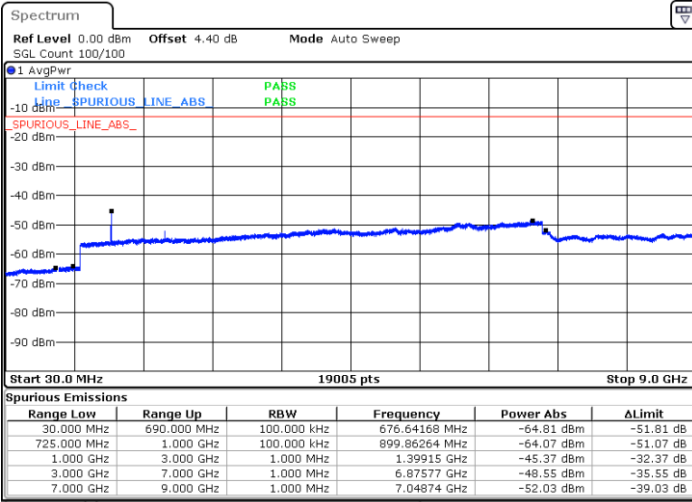

Date: 17.APR.2018 11:04:50

Highest Channel / QPSK

Highest Channel / 16QAM

Date: 17.APR.2018 11:05:48

Date: 17.APR.2018 11:06:14

LTE Band 12 / 5MHz

Lowest Channel / QPSK

Lowest Channel / 16QAM

Date: 17.APR.2018 10:38:35

Date: 17.APR.2018 10:39:01

Middle Channel / QPSK

Middle Channel / 16QAM

Date: 17.APR.2018 10:39:57

Date: 17.APR.2018 10:40:29

LTE Band 12 / 5MHz

Highest Channel / QPSK