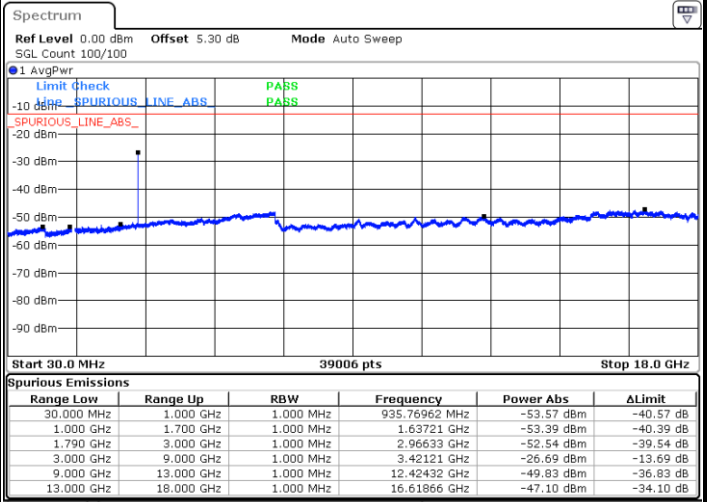

Highest Channel / 16QAM

Date: 18 APR 2018 19:05:31

LTE Band 66 / 3MHz

Lowest Channel / QPSK

Date: 18 APR 2018 19:33:36

Lowest Channel / 16QAM

Date: 18 APR 2018 19:32:27

LTE Band 66 / 3MHz

Middle Channel / QPSK

Middle Channel / 16QAM

Date: 18.APR.2018 19:45:41

Date: 18.APR.2018 19:46:27

Highest Channel / QPSK

Highest Channel / 16QAM

Date: 18.APR.2018 19:51:30

Date: 18.APR.2018 19:50:36

LTE Band 66 / 5MHz

Lowest Channel / QPSK

Lowest Channel / 16QAM

Date: 18.APR.2018 20:12:42

Date: 18.APR.2018 20:14:54

Middle Channel / QPSK

Middle Channel / 16QAM

Date: 18.APR.2018 20:23:33

Date: 18.APR.2018 20:22:00

LTE Band 66 / 5MHz

Highest Channel / QPSK

Date: 18 APR 2018 20:29:32

Highest Channel / 16QAM

Date: 18 APR 2018 20:32:00

LTE Band 66 / 10MHz

Lowest Channel / QPSK