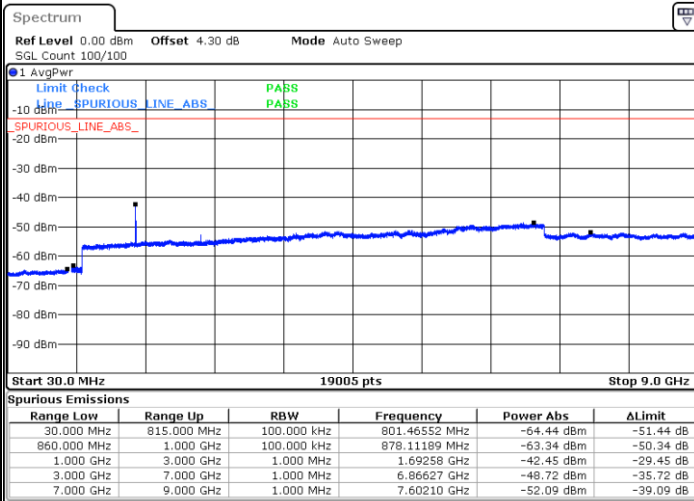

LTE Band 5 / 3MHz

Middle Channel / QPSK

Middle Channel / 16QAM

Date: 17.APR.2018 09:56:38

Date: 17.APR.2018 09:57:32

Highest Channel / QPSK

Highest Channel / 16QAM

Date: 17.APR.2018 10:05:40

Date: 17.APR.2018 10:06:35

LTE Band 5 / 5MHz

Lowest Channel / QPSK

Lowest Channel / 16QAM

Date: 17.APR.2018 10:14:38

Date: 17.APR.2018 10:15:32

Middle Channel / QPSK

Middle Channel / 16QAM

Date: 17.APR.2018 10:17:06

Date: 17.APR.2018 10:18:01

LTE Band 5 / 5MHz

Highest Channel / QPSK

Highest Channel / 16QAM

LTE Band 5 / 10MHz

Lowest Channel / QPSK

Lowest Channel / 16QAM