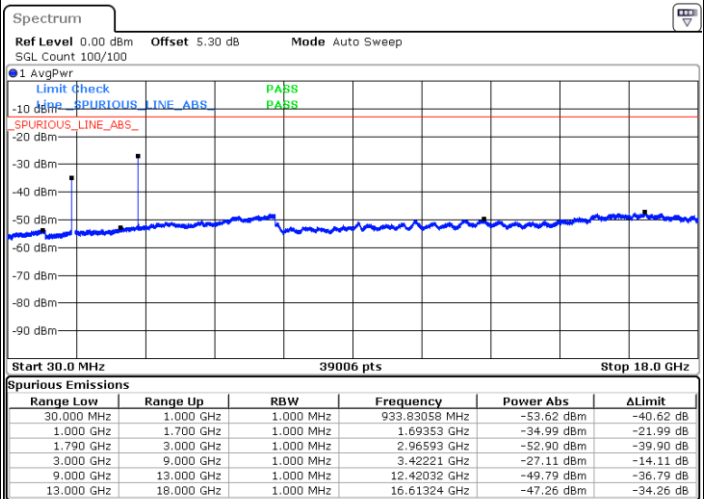

Highest Channel / QPSK

Highest Channel / 16QAM

Date: 18.APR.2018 21:23:07

Date: 18.APR.2018 21:23:49

LTE Band 66 / 15MHz

Lowest Channel / QPSK

Lowest Channel / 16QAM

Date: 18 APR 2018 21:50:45

Date: 18 APR 2018 21:49:41

Middle Channel / QPSK

Middle Channel / 16QAM

Date: 18 APR 2018 21:37:56

Date: 18 APR 2018 21:37:09

LTE Band 66 / 15MHz

Highest Channel / QPSK

Date: 18 APR 2018 21:46:15

Highest Channel / 16QAM

Date: 18 APR 2018 21:44:41

LTE Band 66 / 20MHz

Lowest Channel / QPSK

Date: 18 APR 2018 21:57:44

Lowest Channel / 16QAM

Date: 18 APR 2018 22:00:26

LTE Band 66 / 20MHz

Middle Channel / QPSK

Middle Channel / 16QAM

Date: 18 APR 2018 22:09:53

Date: 18 APR 2018 22:10:49

Highest Channel / QPSK

Highest Channel / 16QAM

Date: 18 APR 2018 22:15:35

Date: 18 APR 2018 22:14:12