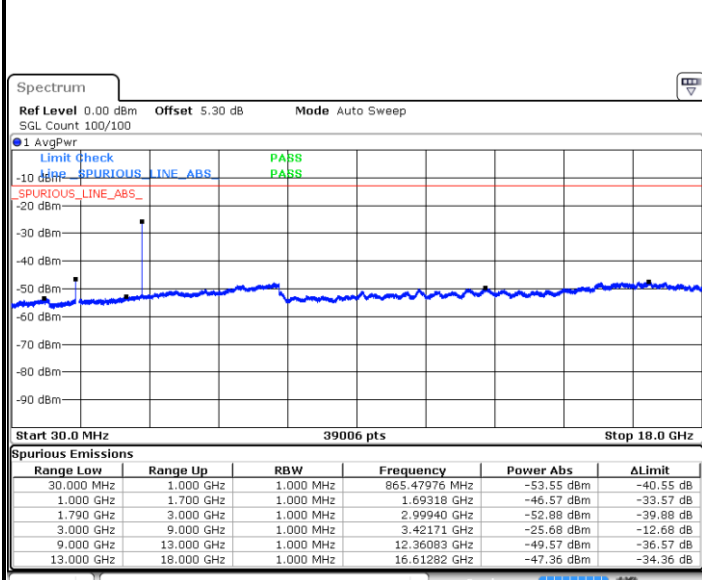

LTE Band 66 / 5MHz

Lowest Channel / QPSK

Lowest Channel / 16QAM

Date: 18.APR.2018 20:12:42

Date: 18.APR.2018 20:14:54

Middle Channel / QPSK

Middle Channel / 16QAM

Date: 18.APR.2018 20:23:33

Date: 18.APR.2018 20:22:00

LTE Band 66 / 5MHz

Highest Channel / QPSK

Date: 18 APR 2018 20:29:32

Highest Channel / 16QAM

Date: 18 APR 2018 20:32:00

LTE Band 66 / 10MHz

Lowest Channel / QPSK

Date: 18 APR 2018 21:14:01

Lowest Channel / 16QAM

Date: 18 APR 2018 21:12:08

LTE Band 66 / 10MHz

Middle Channel / QPSK

Middle Channel / 16QAM

Date: 18.APR.2018 21:14:49

Date: 18.APR.2018 21:15:42

Highest Channel / QPSK

Highest Channel / 16QAM

Date: 18.APR.2018 21:23:07

Date: 18.APR.2018 21:23:49

LTE Band 66 / 15MHz

Lowest Channel / QPSK

Lowest Channel / 16QAM

Date: 18 APR 2018 21:50:45