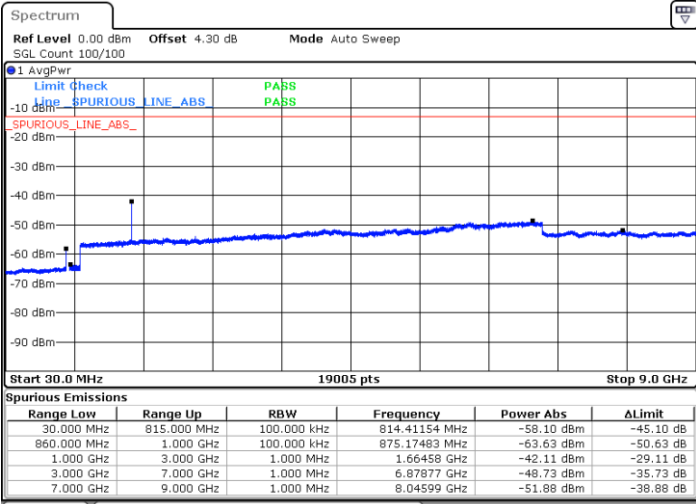

Date: 17.APR.2018 10:17:06

Date: 17.APR.2018 10:18:01

LTE Band 5 / 5MHz

Highest Channel / QPSK

Highest Channel / 16QAM

LTE Band 5 / 10MHz

Lowest Channel / QPSK

Lowest Channel / 16QAM

LTE Band 5 / 10MHz

Middle Channel / QPSK

Middle Channel / 16QAM

Date: 17.APR.2018 10:37:30

Date: 17.APR.2018 10:38:24

Highest Channel / QPSK

Highest Channel / 16QAM

Date: 17.APR.2018 10:46:28