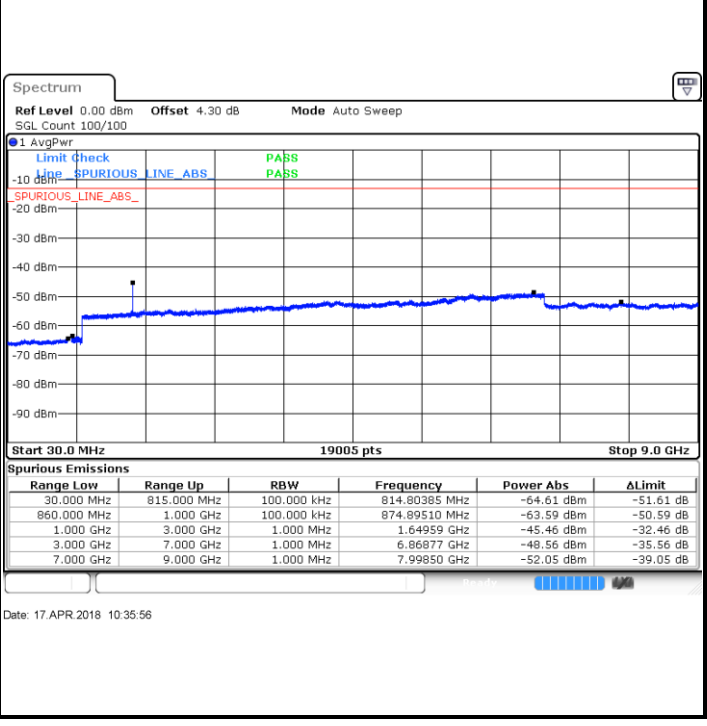

Date: 17.APR.2018 10:06:35

LTE Band 5 / 5MHz

Lowest Channel / QPSK

Lowest Channel / 16QAM

Date: 17.APR.2018 10:14:38

Date: 17.APR.2018 10:15:32

Middle Channel / QPSK

Middle Channel / 16QAM

Date: 17.APR.2018 10:17:06

Date: 17.APR.2018 10:18:01

LTE Band 5 / 5MHz

Highest Channel / QPSK

Highest Channel / 16QAM

LTE Band 5 / 10MHz

Lowest Channel / QPSK

Lowest Channel / 16QAM

LTE Band 5 / 10MHz

Middle Channel / QPSK

Middle Channel / 16QAM

Date: 17.APR.2018 10:37:30

Date: 17.APR.2018 10:38:24

Highest Channel / QPSK

Highest Channel / 16QAM

Date: 17.APR.2018 10:46:28

Date: 17.APR.2018 10:47:22

LTE Band 12 / 1.4MHz

Lowest Channel / QPSK

Date: 17.APR.2018 11:12:35

Lowest Channel / 16QAM

Date: 17.APR.2018 11:13:04

Middle Channel / QPSK

Date: 17.APR.2018 11:14:09