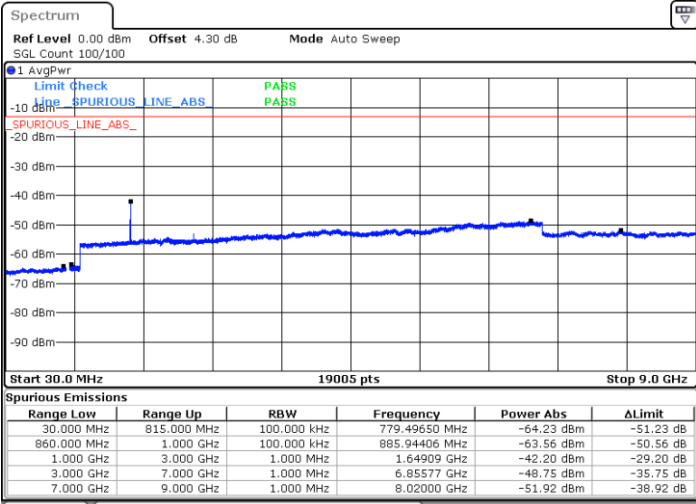

LTE Band 5 / 3MHz

Middle Channel / QPSK

Middle Channel / 16QAM

Date: 17.APR.2018 09:56:38

Date: 17.APR.2018 09:57:32

Highest Channel / QPSK

Highest Channel / 16QAM

Date: 17.APR.2018 10:05:40

Date: 17.APR.2018 10:06:35

LTE Band 5 / 5MHz

Lowest Channel / QPSK

Lowest Channel / 16QAM

Date: 17.APR.2018 10:14:38

Date: 17.APR.2018 10:15:32

Middle Channel / QPSK

Middle Channel / 16QAM

Date: 17.APR.2018 10:17:06

Date: 17.APR.2018 10:18:01

LTE Band 5 / 5MHz

Highest Channel / QPSK

Highest Channel / 16QAM

LTE Band 5 / 10MHz

Lowest Channel / QPSK

Lowest Channel / 16QAM