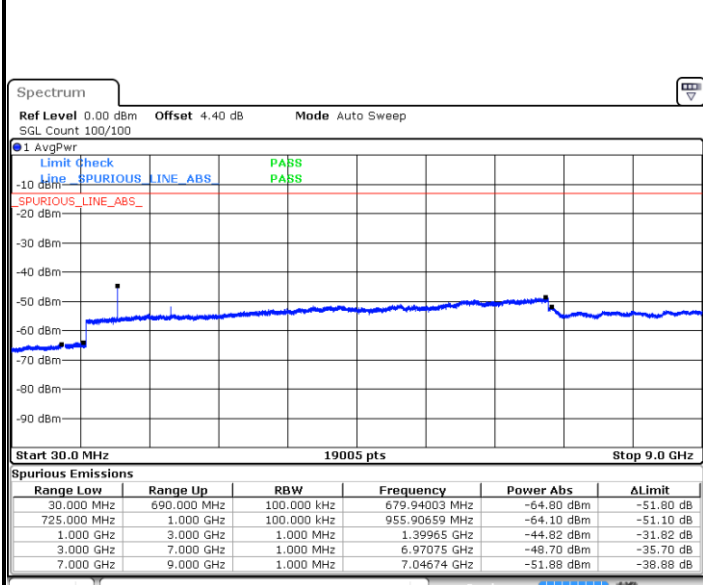

Date: 17.APR.2018 11:04:50

Highest Channel / QPSK

Highest Channel / 16QAM

Date: 17.APR.2018 11:05:48

Date: 17.APR.2018 11:06:14

LTE Band 12 / 5MHz

Lowest Channel / QPSK

Lowest Channel / 16QAM

Date: 17.APR.2018 10:38:35

Date: 17.APR.2018 10:39:01

Middle Channel / QPSK

Middle Channel / 16QAM

Date: 17.APR.2018 10:39:57

Date: 17.APR.2018 10:40:29

LTE Band 12 / 5MHz

Highest Channel / QPSK

Date: 17 APR 2018 10:41:37

Highest Channel / 16QAM

Date: 17 APR 2018 10:42:06

LTE Band 12 / 10MHz

Lowest Channel / QPSK

Date: 17 APR 2018 10:31:47

Lowest Channel / 16QAM

Date: 17 APR 2018 10:31:09

LTE Band 12 / 10MHz

Middle Channel / QPSK

Date: 17.APR.2018 10:29:20

Middle Channel / 16QAM

Date: 17.APR.2018 10:29:46

Highest Channel / QPSK

Date: 17.APR.2018 10:28:45

Highest Channel / 16QAM