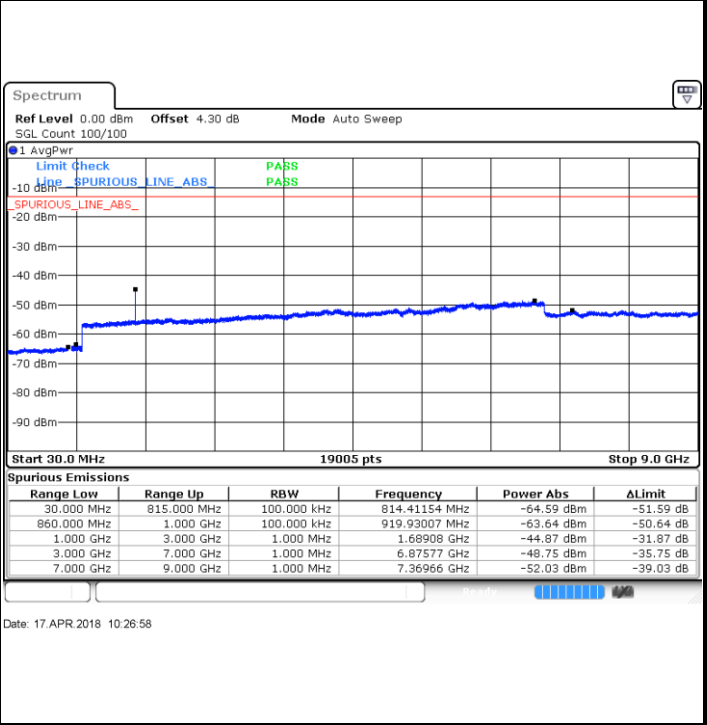

Date: 17.APR.2018 10:06:35

LTE Band 5 / 5MHz

Lowest Channel / QPSK

Lowest Channel / 16QAM

Date: 17.APR.2018 10:14:38

Date: 17.APR.2018 10:15:32

Middle Channel / QPSK

Middle Channel / 16QAM

Date: 17.APR.2018 10:17:06

Date: 17.APR.2018 10:18:01

LTE Band 5 / 5MHz

Highest Channel / QPSK

Highest Channel / 16QAM

LTE Band 5 / 10MHz

Lowest Channel / QPSK

Lowest Channel / 16QAM

LTE Band 5 / 10MHz

Middle Channel / QPSK

Middle Channel / 16QAM

Date: 17.APR.2018 10:37:30

Date: 17.APR.2018 10:38:24

Highest Channel / QPSK

Highest Channel / 16QAM

Date: 17.APR.2018 10:46:28