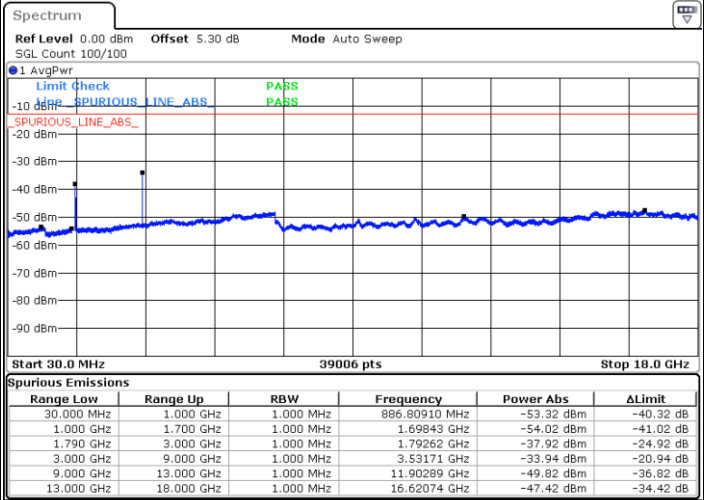

Highest Channel / QPSK

Highest Channel / 16QAM

Date: 18.APR.2018 21:23:07

Date: 18.APR.2018 21:23:49

LTE Band 66 / 15MHz

Lowest Channel / QPSK

Lowest Channel / 16QAM

Date: 18 APR 2018 21:50:45

Date: 18 APR 2018 21:49:41

Middle Channel / QPSK

Middle Channel / 16QAM

Date: 18 APR 2018 21:37:56

Date: 18 APR 2018 21:37:09

LTE Band 66 / 15MHz

Highest Channel / QPSK

Date: 18 APR 2018 21:46:15

Highest Channel / 16QAM

Date: 18 APR 2018 21:44:41

LTE Band 66 / 20MHz

Lowest Channel / QPSK

Date: 18 APR 2018 21:57:44

Lowest Channel / 16QAM

Date: 18 APR 2018 22:00:26

LTE Band 66 / 20MHz