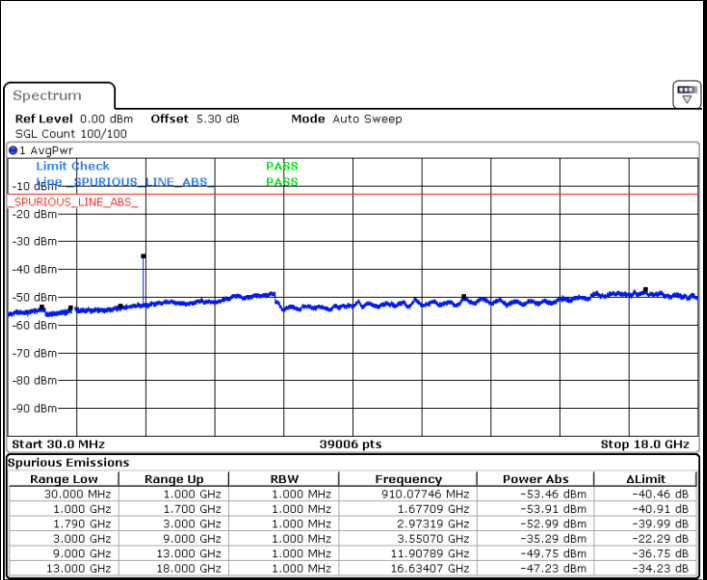

LTE Band 66 / 5MHz

Lowest Channel / QPSK

Lowest Channel / 16QAM

Date: 18.APR.2018 20:12:42

Date: 18.APR.2018 20:14:54

Middle Channel / QPSK

Middle Channel / 16QAM

Date: 18.APR.2018 20:23:33

Date: 18.APR.2018 20:22:00

LTE Band 66 / 5MHz

Highest Channel / QPSK

Date: 18 APR 2018 20:29:32

Highest Channel / 16QAM

Date: 18 APR 2018 20:32:00

LTE Band 66 / 10MHz

Lowest Channel / QPSK

Date: 18 APR 2018 21:14:01

Lowest Channel / 16QAM

Date: 18 APR 2018 21:12:08

LTE Band 66 / 10MHz

Middle Channel / QPSK

Middle Channel / 16QAM

Date: 18.APR.2018 21:14:49

Date: 18.APR.2018 21:15:42

Highest Channel / QPSK

Highest Channel / 16QAM

Date: 18.APR.2018 21:23:07

Date: 18.APR.2018 21:23:49

LTE Band 66 / 15MHz

Lowest Channel / QPSK

Lowest Channel / 16QAM

Date: 18 APR 2018 21:50:45