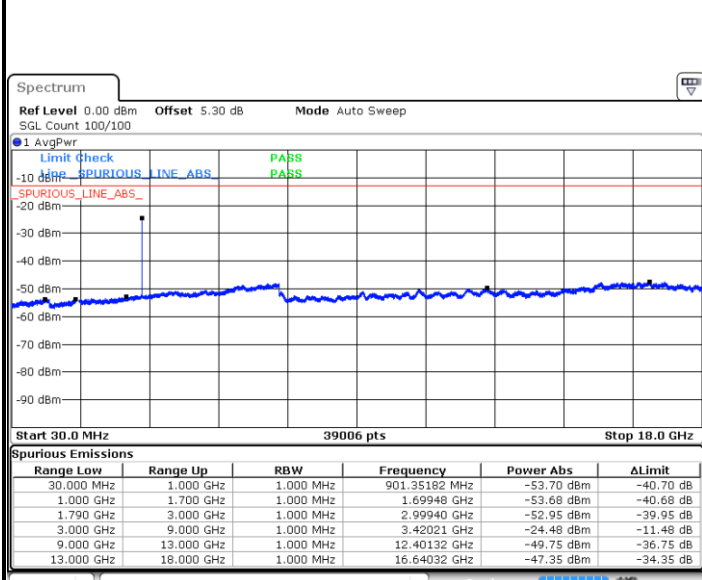

Highest Channel / 16QAM

LTE Band 13 / 10MHz

Middle Channel / QPSK

Middle Channel / 16QAM

LTE Band 66 / 1.4MHz

Lowest Channel / QPSK

Lowest Channel / 16QAM

Date: 18.APR.2018 19:21:54

Date: 18.APR.2018 19:19:55

Middle Channel / QPSK

Middle Channel / 16QAM

Date: 18.APR.2018 19:12:12

Date: 18.APR.2018 19:10:48

LTE Band 66 / 1.4MHz

Highest Channel / QPSK

Date: 18 APR 2018 19:03:16

Highest Channel / 16QAM

Date: 18 APR 2018 19:05:31

LTE Band 66 / 3MHz

Lowest Channel / QPSK

Date: 18 APR 2018 19:33:36

Lowest Channel / 16QAM

Date: 18 APR 2018 19:32:27

LTE Band 66 / 3MHz