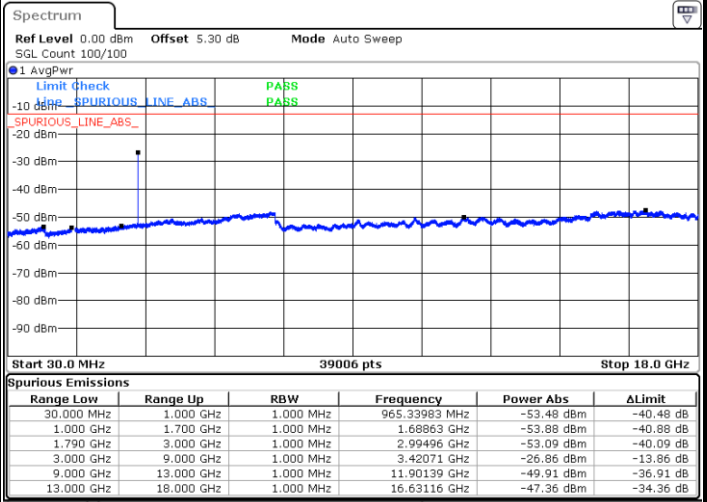

Date: 17.APR.2018 10:28:19

LTE Band 13 / 5MHz

Lowest Channel / QPSK

Lowest Channel / 16QAM

Middle Channel / QPSK

Middle Channel / 16QAM

LTE Band 13 / 5MHz

Highest Channel / QPSK

Highest Channel / 16QAM

LTE Band 13 / 10MHz

Middle Channel / QPSK

Middle Channel / 16QAM

LTE Band 66 / 1.4MHz

Lowest Channel / QPSK

Lowest Channel / 16QAM

Date: 18.APR.2018 19:21:54

Date: 18.APR.2018 19:19:55

Middle Channel / QPSK

Middle Channel / 16QAM

Date: 18.APR.2018 19:12:12

Date: 18.APR.2018 19:10:48

LTE Band 66 / 1.4MHz

Highest Channel / QPSK

Date: 18 APR 2018 19:03:16

Highest Channel / 16QAM

Date: 18 APR 2018 19:05:31

LTE Band 66 / 3MHz

Lowest Channel / QPSK

Date: 18 APR 2018 19:33:36

Lowest Channel / 16QAM

Date: 18 APR 2018 19:32:27

LTE Band 66 / 3MHz