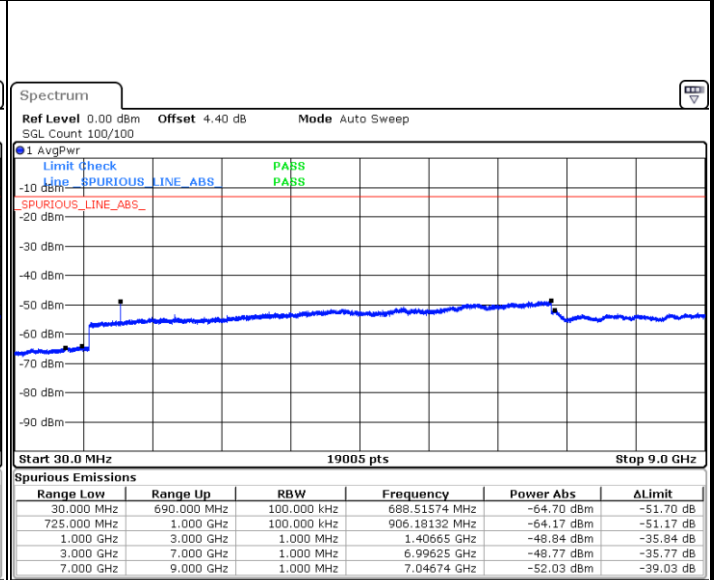

Date: 17.APR.2018 10:38:35

Date: 17.APR.2018 10:39:01

Middle Channel / QPSK

Middle Channel / 16QAM

Date: 17.APR.2018 10:39:57

Date: 17.APR.2018 10:40:29

LTE Band 12 / 5MHz

Highest Channel / QPSK

Date: 17 APR 2018 10:41:37

Highest Channel / 16QAM

Date: 17 APR 2018 10:42:06

LTE Band 12 / 10MHz

Lowest Channel / QPSK

Date: 17 APR 2018 10:31:47

Lowest Channel / 16QAM

Date: 17 APR 2018 10:31:09

LTE Band 12 / 10MHz

Middle Channel / QPSK

Date: 17.APR.2018 10:29:20

Middle Channel / 16QAM

Date: 17.APR.2018 10:29:46

Highest Channel / QPSK

Date: 17.APR.2018 10:28:45

Highest Channel / 16QAM