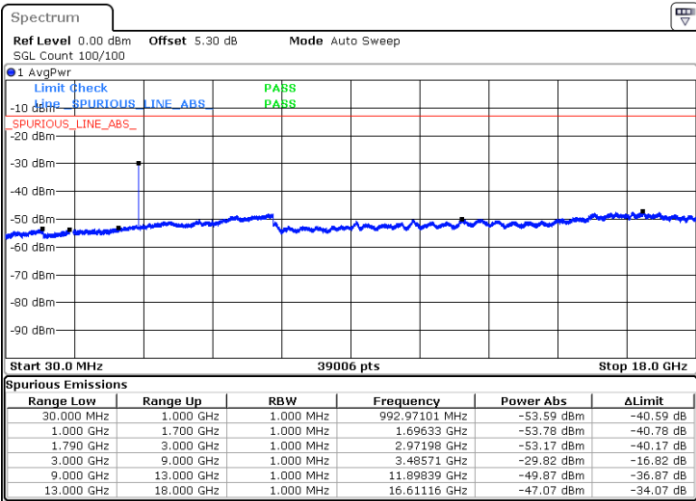

LTE Band 66 / 5MHz

Lowest Channel / QPSK

Lowest Channel / 16QAM

Date: 18.APR.2018 20:12:42

Date: 18.APR.2018 20:14:54

Middle Channel / QPSK

Middle Channel / 16QAM

Date: 18.APR.2018 20:23:33

Date: 18.APR.2018 20:22:00

LTE Band 66 / 5MHz

Highest Channel / QPSK

Date: 18 APR 2018 20:29:32

Highest Channel / 16QAM

Date: 18 APR 2018 20:32:00

LTE Band 66 / 10MHz

Lowest Channel / QPSK

Date: 18 APR 2018 21:14:01

Lowest Channel / 16QAM

Date: 18 APR 2018 21:12:08

LTE Band 66 / 10MHz

Middle Channel / QPSK

Middle Channel / 16QAM

Date: 18.APR.2018 21:14:49

Date: 18.APR.2018 21:15:42