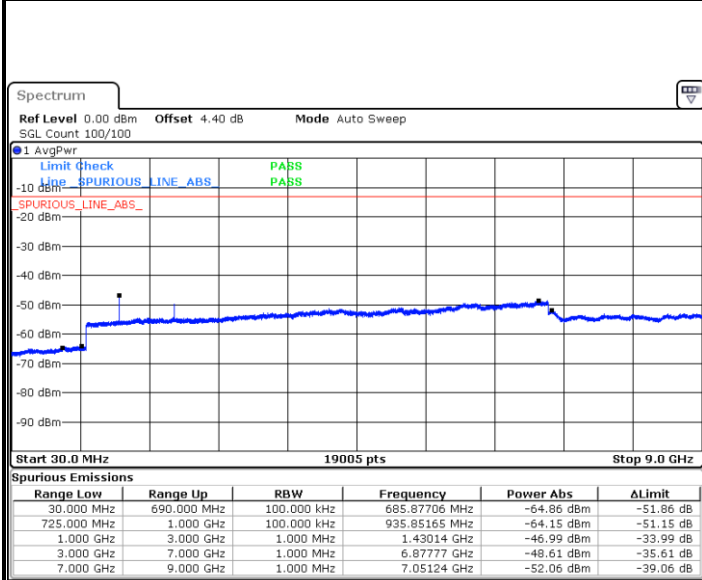

Date: 17.APR.2018 10:47:22

LTE Band 12 / 1.4MHz

Lowest Channel / QPSK

Date: 17.APR.2018 11:12:35

Lowest Channel / 16QAM

Date: 17.APR.2018 11:13:04

Middle Channel / QPSK

Date: 17.APR.2018 11:14:09

Middle Channel / 16QAM

Date: 17.APR.2018 11:14:39

LTE Band 12 / 1.4MHz

Highest Channel / QPSK

Date: 17.APR.2018 11:15:39

Highest Channel / 16QAM

Date: 17.APR.2018 11:16:10

LTE Band 12 / 3MHz

Lowest Channel / QPSK

Date: 17.APR.2018 11:03:30

Lowest Channel / 16QAM

Date: 17.APR.2018 11:03:04

LTE Band 12 / 3MHz

Middle Channel / QPSK

Middle Channel / 16QAM

Date: 17.APR.2018 11:04:24

Date: 17.APR.2018 11:04:50

Highest Channel / QPSK

Highest Channel / 16QAM

Date: 17.APR.2018 11:05:48

Date: 17.APR.2018 11:06:14

LTE Band 12 / 5MHz

Lowest Channel / QPSK

Lowest Channel / 16QAM