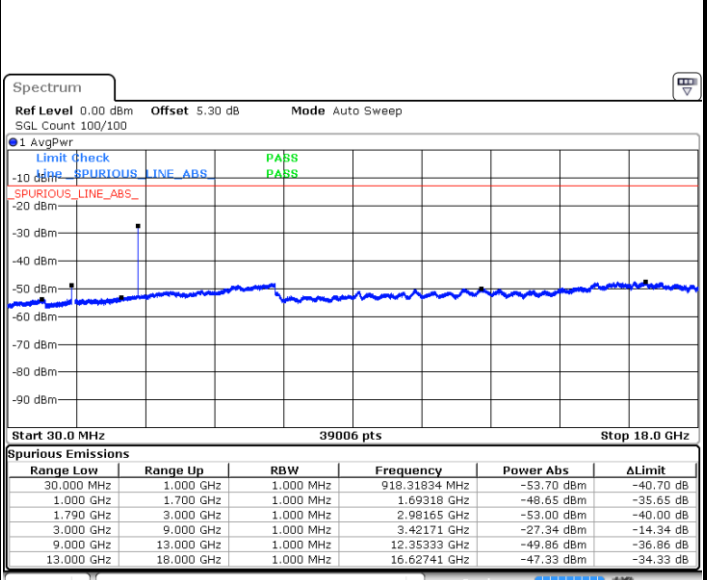

LTE Band 66 / 5MHz

Lowest Channel / QPSK

Lowest Channel / 16QAM

Date: 18.APR.2018 20:12:42

Date: 18.APR.2018 20:14:54

Middle Channel / QPSK

Middle Channel / 16QAM

Date: 18.APR.2018 20:23:33

Date: 18.APR.2018 20:22:00

LTE Band 66 / 5MHz

Highest Channel / QPSK

Date: 18 APR 2018 20:29:32

Highest Channel / 16QAM

Date: 18 APR 2018 20:32:00

LTE Band 66 / 10MHz

Lowest Channel / QPSK

Date: 18 APR 2018 21:14:01

Lowest Channel / 16QAM

Date: 18 APR 2018 21:12:08

LTE Band 66 / 10MHz

Middle Channel / QPSK

Middle Channel / 16QAM

Date: 18.APR.2018 21:14:49

Date: 18.APR.2018 21:15:42

Highest Channel / QPSK

Highest Channel / 16QAM

Date: 18.APR.2018 21:23:07

Date: 18.APR.2018 21:23:49

LTE Band 66 / 15MHz

Lowest Channel / QPSK

Lowest Channel / 16QAM

Date: 18 APR 2018 21:50:45