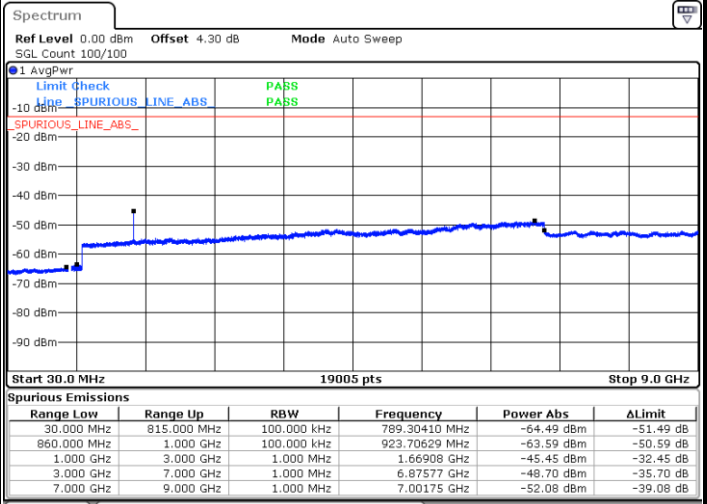

Date: 17.APR.2018 10:06:35

LTE Band 5 / 5MHz

Lowest Channel / QPSK

Lowest Channel / 16QAM

Date: 17.APR.2018 10:14:38

Date: 17.APR.2018 10:15:32

Middle Channel / QPSK

Middle Channel / 16QAM

Date: 17.APR.2018 10:17:06

Date: 17.APR.2018 10:18:01

LTE Band 5 / 5MHz

Highest Channel / QPSK

Highest Channel / 16QAM

LTE Band 5 / 10MHz

Lowest Channel / QPSK

Lowest Channel / 16QAM

LTE Band 5 / 10MHz

Middle Channel / QPSK

Middle Channel / 16QAM

Date: 17.APR.2018 10:37:30

Date: 17.APR.2018 10:38:24

Highest Channel / QPSK

Highest Channel / 16QAM

Date: 17.APR.2018 10:46:28