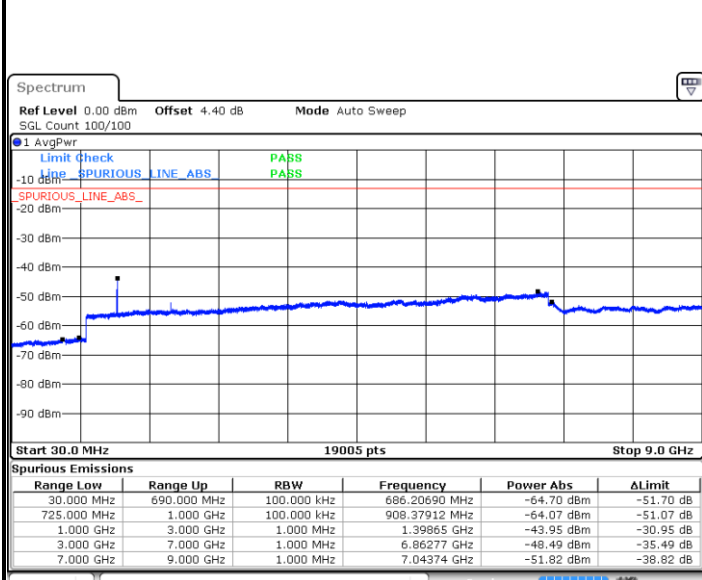

Date: 17.APR.2018 10:47:22

LTE Band 12 / 1.4MHz

Lowest Channel / QPSK

Date: 17.APR.2018 11:12:35

Lowest Channel / 16QAM

Date: 17.APR.2018 11:13:04

Middle Channel / QPSK

Date: 17.APR.2018 11:14:09

Middle Channel / 16QAM

Date: 17.APR.2018 11:14:39

LTE Band 12 / 1.4MHz

Highest Channel / QPSK

Date: 17.APR.2018 11:15:39

Highest Channel / 16QAM

Date: 17.APR.2018 11:16:10

LTE Band 12 / 3MHz

Lowest Channel / QPSK

Date: 17.APR.2018 11:03:30

Lowest Channel / 16QAM

Date: 17.APR.2018 11:03:04

LTE Band 12 / 3MHz

Middle Channel / QPSK

Middle Channel / 16QAM

Date: 17.APR.2018 11:04:24

Date: 17.APR.2018 11:04:50

Highest Channel / QPSK

Highest Channel / 16QAM

Date: 17.APR.2018 11:05:48

Date: 17.APR.2018 11:06:14

LTE Band 12 / 5MHz

Lowest Channel / QPSK

Lowest Channel / 16QAM