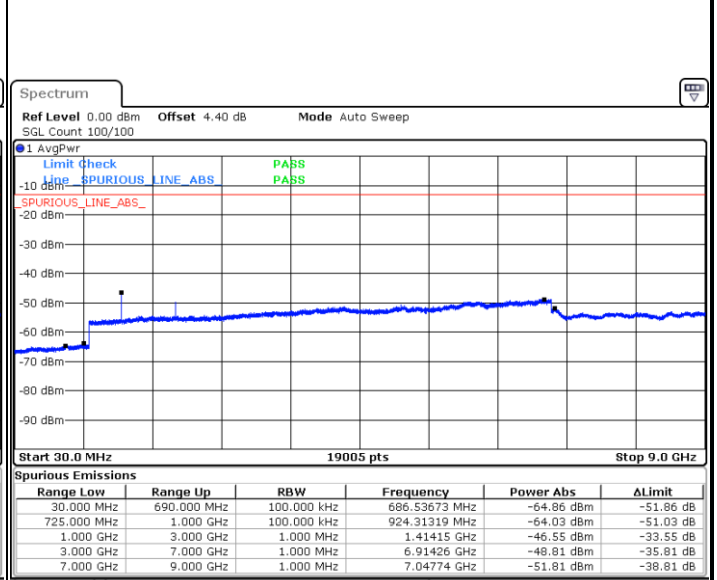

Date: 17.APR.2018 10:17:06

Date: 17.APR.2018 10:18:01

LTE Band 5 / 5MHz

Highest Channel / QPSK

Highest Channel / 16QAM

LTE Band 5 / 10MHz

Lowest Channel / QPSK

Lowest Channel / 16QAM

LTE Band 5 / 10MHz

Middle Channel / QPSK

Middle Channel / 16QAM

Date: 17.APR.2018 10:37:30

Date: 17.APR.2018 10:38:24

Highest Channel / QPSK

Highest Channel / 16QAM

Date: 17.APR.2018 10:46:28

Date: 17.APR.2018 10:47:22

LTE Band 12 / 1.4MHz

Lowest Channel / QPSK

Date: 17.APR.2018 11:12:35

Lowest Channel / 16QAM

Date: 17.APR.2018 11:13:04

Middle Channel / QPSK

Date: 17.APR.2018 11:14:09

Middle Channel / 16QAM

Date: 17.APR.2018 11:14:39

LTE Band 12 / 1.4MHz

Highest Channel / QPSK

Date: 17.APR.2018 11:15:39

Highest Channel / 16QAM

Date: 17.APR.2018 11:16:10

LTE Band 12 / 3MHz