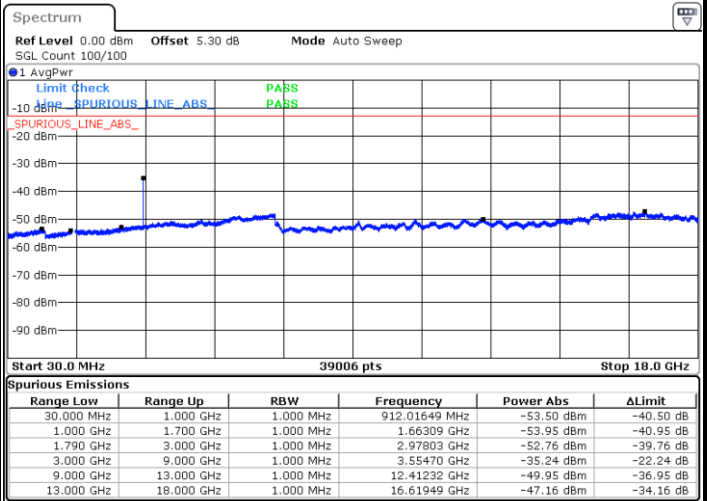

Highest Channel / 16QAM

Date: 18 APR 2018 19:05:31

LTE Band 66 / 3MHz

Lowest Channel / QPSK

Date: 18 APR 2018 19:33:36

Lowest Channel / 16QAM

Date: 18 APR 2018 19:32:27

LTE Band 66 / 3MHz

Middle Channel / QPSK

Middle Channel / 16QAM

Date: 18.APR.2018 19:45:41

Date: 18.APR.2018 19:46:27

Highest Channel / QPSK

Highest Channel / 16QAM

Date: 18.APR.2018 19:51:30

Date: 18.APR.2018 19:50:36

LTE Band 66 / 5MHz

Lowest Channel / QPSK

Lowest Channel / 16QAM

Date: 18.APR.2018 20:12:42

Date: 18.APR.2018 20:14:54

Middle Channel / QPSK

Middle Channel / 16QAM

Date: 18.APR.2018 20:23:33

Date: 18.APR.2018 20:22:00

LTE Band 66 / 5MHz

Highest Channel / QPSK

Date: 18 APR 2018 20:29:32

Highest Channel / 16QAM

Date: 18 APR 2018 20:32:00

LTE Band 66 / 10MHz

Lowest Channel / QPSK