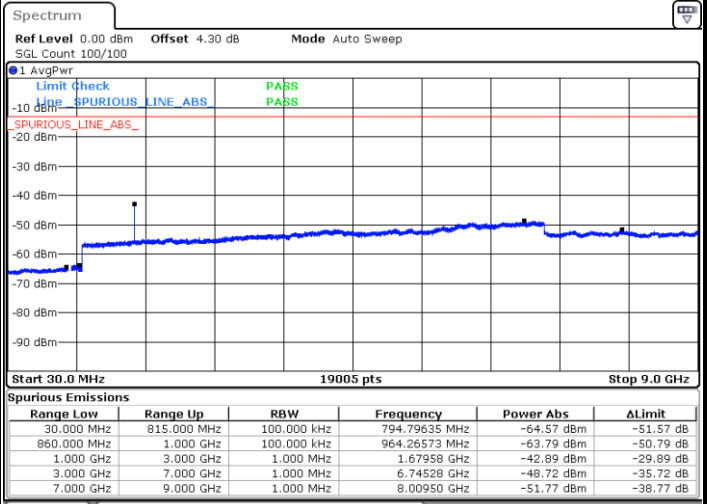

Date: 17.APR.2018 10:17:06

Date: 17.APR.2018 10:18:01

LTE Band 5 / 5MHz

Highest Channel / QPSK

Highest Channel / 16QAM

LTE Band 5 / 10MHz

Lowest Channel / QPSK

Lowest Channel / 16QAM

LTE Band 5 / 10MHz

Middle Channel / QPSK

Middle Channel / 16QAM

Date: 17.APR.2018 10:37:30

Date: 17.APR.2018 10:38:24

Highest Channel / QPSK

Highest Channel / 16QAM

Date: 17.APR.2018 10:46:28

Date: 17.APR.2018 10:47:22

LTE Band 12 / 1.4MHz

Lowest Channel / QPSK

Date: 17.APR.2018 11:12:35

Lowest Channel / 16QAM

Date: 17.APR.2018 11:13:04

Middle Channel / QPSK

Date: 17.APR.2018 11:14:09

Middle Channel / 16QAM

Date: 17.APR.2018 11:14:39

LTE Band 12 / 1.4MHz

Highest Channel / QPSK

Date: 17.APR.2018 11:15:39

Highest Channel / 16QAM

Date: 17.APR.2018 11:16:10

LTE Band 12 / 3MHz