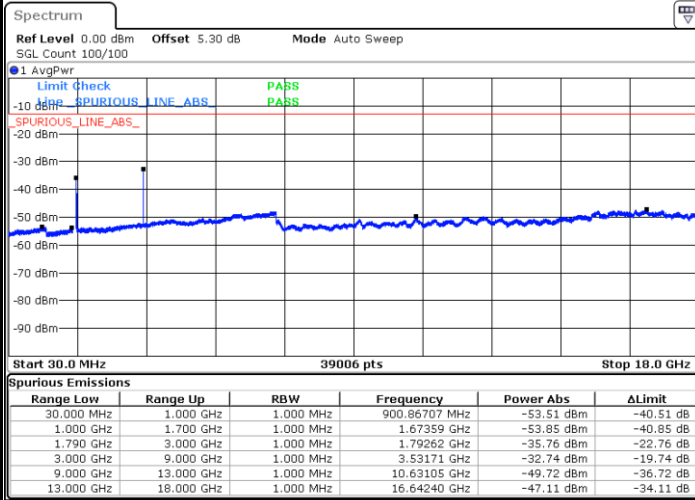

Highest Channel / QPSK

Highest Channel / 16QAM

Date: 18.APR.2018 21:23:07

Date: 18.APR.2018 21:23:49

LTE Band 66 / 15MHz

Lowest Channel / QPSK

Lowest Channel / 16QAM

Date: 18 APR 2018 21:50:45

Date: 18 APR 2018 21:49:41

Middle Channel / QPSK

Middle Channel / 16QAM

Date: 18 APR 2018 21:37:56

Date: 18 APR 2018 21:37:09

LTE Band 66 / 15MHz

Highest Channel / QPSK

Date: 18 APR 2018 21:46:15

Highest Channel / 16QAM

Date: 18 APR 2018 21:44:41

LTE Band 66 / 20MHz

Lowest Channel / QPSK

Date: 18 APR 2018 21:57:44

Lowest Channel / 16QAM

Date: 18 APR 2018 22:00:26

LTE Band 66 / 20MHz