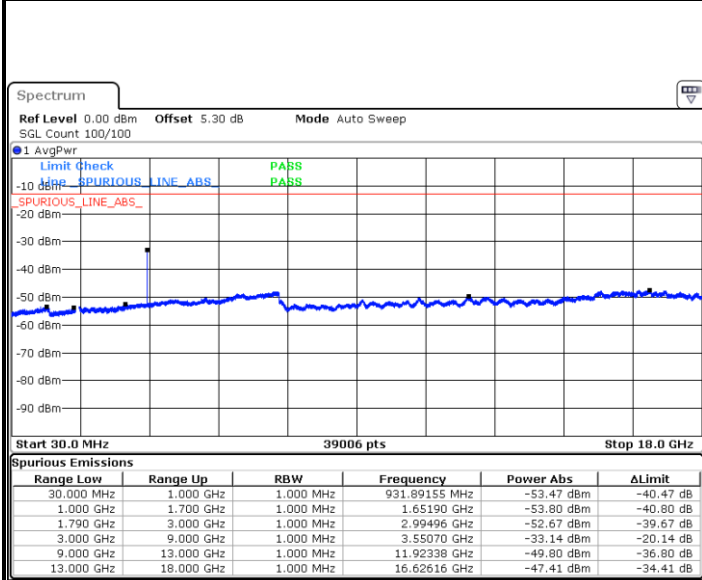

LTE Band 66 / 5MHz

Lowest Channel / QPSK

Lowest Channel / 16QAM

Date: 18.APR.2018 20:12:42

Date: 18.APR.2018 20:14:54

Middle Channel / QPSK

Middle Channel / 16QAM

Date: 18.APR.2018 20:23:33

Date: 18.APR.2018 20:22:00

LTE Band 66 / 5MHz

Highest Channel / QPSK

Date: 18 APR 2018 20:29:32

Highest Channel / 16QAM

Date: 18 APR 2018 20:32:00

LTE Band 66 / 10MHz

Lowest Channel / QPSK