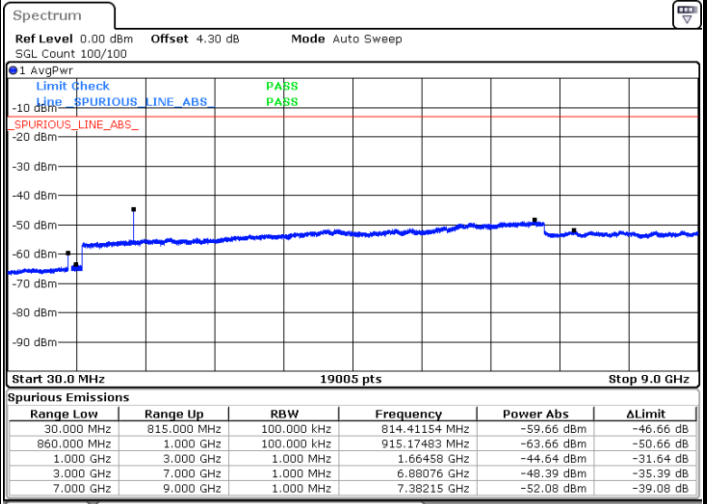

Date: 17.APR.2018 10:06:35

LTE Band 5 / 5MHz

Lowest Channel / QPSK

Lowest Channel / 16QAM

Date: 17.APR.2018 10:14:38

Date: 17.APR.2018 10:15:32

Middle Channel / QPSK

Middle Channel / 16QAM

Date: 17.APR.2018 10:17:06

Date: 17.APR.2018 10:18:01

LTE Band 5 / 5MHz

Highest Channel / QPSK

Highest Channel / 16QAM

LTE Band 5 / 10MHz

Lowest Channel / QPSK

Lowest Channel / 16QAM

LTE Band 5 / 10MHz

Middle Channel / QPSK

Middle Channel / 16QAM

Date: 17.APR.2018 10:37:30

Date: 17.APR.2018 10:38:24

Highest Channel / QPSK

Highest Channel / 16QAM

Date: 17.APR.2018 10:46:28