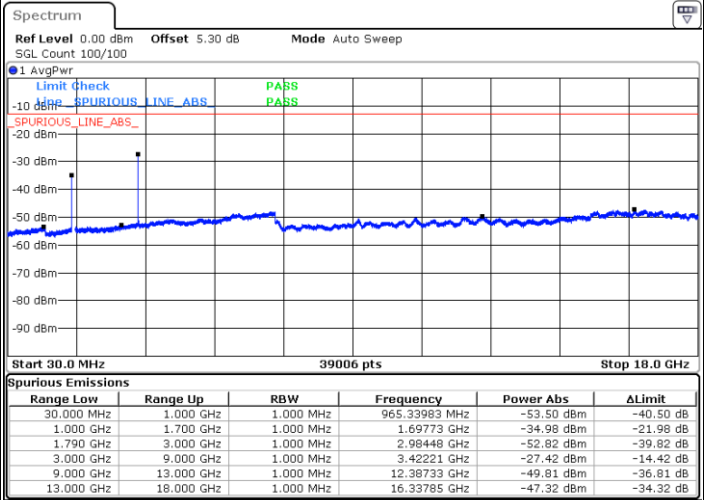

Date: 18 APR 2018 21:14:01

Lowest Channel / 16QAM

Date: 18 APR 2018 21:12:08

LTE Band 66 / 10MHz

Middle Channel / QPSK

Middle Channel / 16QAM

Date: 18.APR.2018 21:14:49

Date: 18.APR.2018 21:15:42

Highest Channel / QPSK

Highest Channel / 16QAM

Date: 18.APR.2018 21:23:07

Date: 18.APR.2018 21:23:49

LTE Band 66 / 15MHz

Lowest Channel / QPSK

Lowest Channel / 16QAM

Date: 18 APR 2018 21:50:45

Date: 18 APR 2018 21:49:41

Middle Channel / QPSK

Middle Channel / 16QAM

Date: 18 APR 2018 21:37:56

Date: 18 APR 2018 21:37:09

LTE Band 66 / 15MHz

Highest Channel / QPSK

Date: 18 APR 2018 21:46:15

Highest Channel / 16QAM

Date: 18 APR 2018 21:44:41

LTE Band 66 / 20MHz

Lowest Channel / QPSK

Date: 18 APR 2018 21:57:44

Lowest Channel / 16QAM

Date: 18 APR 2018 22:00:26

LTE Band 66 / 20MHz