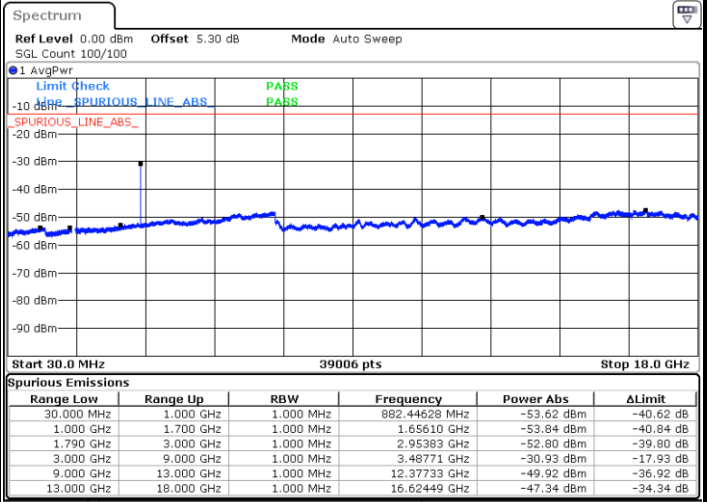

Date: 18.APR.2018 19:19:55

Middle Channel / QPSK

Middle Channel / 16QAM

Date: 18.APR.2018 19:12:12

Date: 18.APR.2018 19:10:48

LTE Band 66 / 1.4MHz

Highest Channel / QPSK

Date: 18 APR 2018 19:03:16

Highest Channel / 16QAM

Date: 18 APR 2018 19:05:31

LTE Band 66 / 3MHz

Lowest Channel / QPSK

Date: 18 APR 2018 19:33:36

Lowest Channel / 16QAM

Date: 18 APR 2018 19:32:27

LTE Band 66 / 3MHz

Middle Channel / QPSK

Middle Channel / 16QAM

Date: 18.APR.2018 19:45:41

Date: 18.APR.2018 19:46:27

Highest Channel / QPSK

Highest Channel / 16QAM

Date: 18.APR.2018 19:51:30

Date: 18.APR.2018 19:50:36