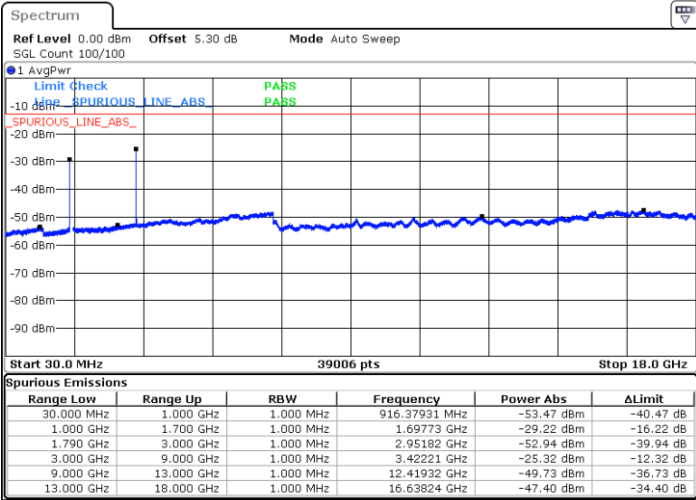

Date: 18 APR 2018 21:14:01

Lowest Channel / 16QAM

Date: 18 APR 2018 21:12:08

LTE Band 66 / 10MHz

Middle Channel / QPSK

Middle Channel / 16QAM

Date: 18.APR.2018 21:14:49

Date: 18.APR.2018 21:15:42

Highest Channel / QPSK

Highest Channel / 16QAM

Date: 18.APR.2018 21:23:07

Date: 18.APR.2018 21:23:49

LTE Band 66 / 15MHz

Lowest Channel / QPSK

Lowest Channel / 16QAM

Date: 18 APR 2018 21:50:45

Date: 18 APR 2018 21:49:41

Middle Channel / QPSK

Middle Channel / 16QAM

Date: 18 APR 2018 21:37:56

Date: 18 APR 2018 21:37:09

LTE Band 66 / 15MHz

Highest Channel / QPSK

Date: 18 APR 2018 21:46:15

Highest Channel / 16QAM

Date: 18 APR 2018 21:44:41

LTE Band 66 / 20MHz

Lowest Channel / QPSK

Date: 18 APR 2018 21:57:44

Lowest Channel / 16QAM

Date: 18 APR 2018 22:00:26

LTE Band 66 / 20MHz