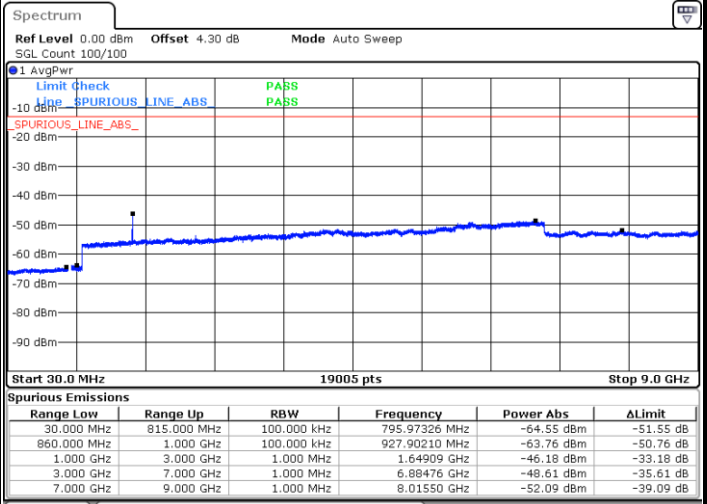

LTE Band 5 / 3MHz

Middle Channel / QPSK

Middle Channel / 16QAM

Date: 17.APR.2018 09:56:38

Date: 17.APR.2018 09:57:32

Highest Channel / QPSK

Highest Channel / 16QAM

Date: 17.APR.2018 10:05:40

Date: 17.APR.2018 10:06:35

LTE Band 5 / 5MHz

Lowest Channel / QPSK

Lowest Channel / 16QAM

Date: 17.APR.2018 10:14:38

Date: 17.APR.2018 10:15:32

Middle Channel / QPSK

Middle Channel / 16QAM

Date: 17.APR.2018 10:17:06

Date: 17.APR.2018 10:18:01

LTE Band 5 / 5MHz

Highest Channel / QPSK

Highest Channel / 16QAM

LTE Band 5 / 10MHz

Lowest Channel / QPSK

Lowest Channel / 16QAM