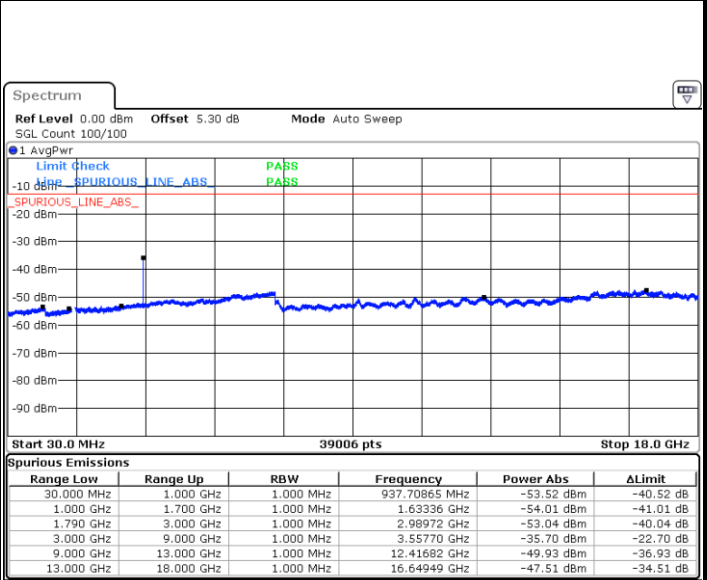

Highest Channel / 16QAM

LTE Band 13 / 10MHz

Middle Channel / QPSK

Middle Channel / 16QAM

LTE Band 66 / 1.4MHz

Lowest Channel / QPSK

Lowest Channel / 16QAM

Date: 18.APR.2018 19:21:54

Date: 18.APR.2018 19:19:55

Middle Channel / QPSK

Middle Channel / 16QAM

Date: 18.APR.2018 19:12:12

Date: 18.APR.2018 19:10:48

LTE Band 66 / 1.4MHz

Highest Channel / QPSK

Date: 18 APR 2018 19:03:16

Highest Channel / 16QAM

Date: 18 APR 2018 19:05:31

LTE Band 66 / 3MHz

Lowest Channel / QPSK

Date: 18 APR 2018 19:33:36

Lowest Channel / 16QAM

Date: 18 APR 2018 19:32:27

LTE Band 66 / 3MHz