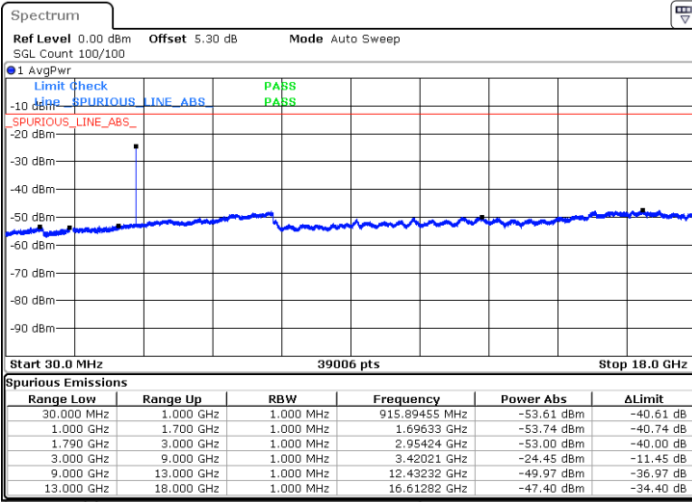

Date: 17.APR.2018 10:28:19

LTE Band 13 / 5MHz

Lowest Channel / QPSK

Lowest Channel / 16QAM

Middle Channel / QPSK

Middle Channel / 16QAM

LTE Band 13 / 5MHz

Highest Channel / QPSK

Highest Channel / 16QAM

LTE Band 13 / 10MHz

Middle Channel / QPSK

Middle Channel / 16QAM

LTE Band 66 / 1.4MHz

Lowest Channel / QPSK

Lowest Channel / 16QAM

Date: 18.APR.2018 19:21:54

Date: 18.APR.2018 19:19:55

Middle Channel / QPSK

Middle Channel / 16QAM

Date: 18.APR.2018 19:12:12

Date: 18.APR.2018 19:10:48

LTE Band 66 / 1.4MHz

Highest Channel / QPSK

Date: 18 APR 2018 19:03:16