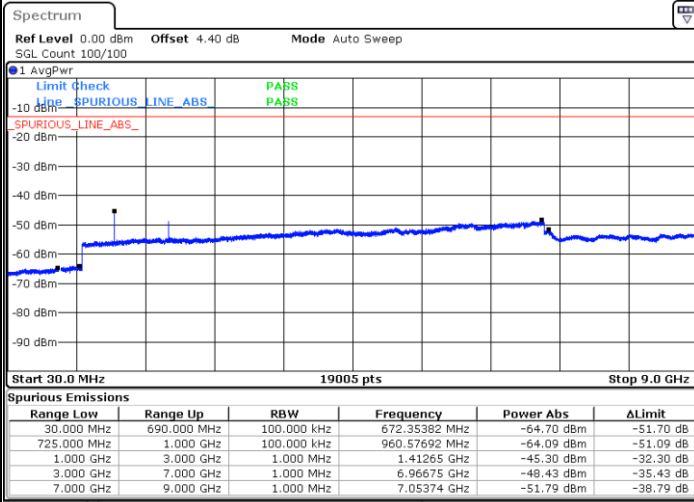

Middle Channel / 16QAM

Date: 17.APR.2018 11:14:39

LTE Band 12 / 1.4MHz

Highest Channel / QPSK

Date: 17.APR.2018 11:15:39

Highest Channel / 16QAM

Date: 17.APR.2018 11:16:10

LTE Band 12 / 3MHz

Lowest Channel / QPSK

Date: 17.APR.2018 11:03:30

Lowest Channel / 16QAM

Date: 17.APR.2018 11:03:04

LTE Band 12 / 3MHz

Middle Channel / QPSK

Middle Channel / 16QAM

Date: 17.APR.2018 11:04:24

Date: 17.APR.2018 11:04:50

Highest Channel / QPSK

Highest Channel / 16QAM

Date: 17.APR.2018 11:05:48

Date: 17.APR.2018 11:06:14

LTE Band 12 / 5MHz

Lowest Channel / QPSK

Lowest Channel / 16QAM