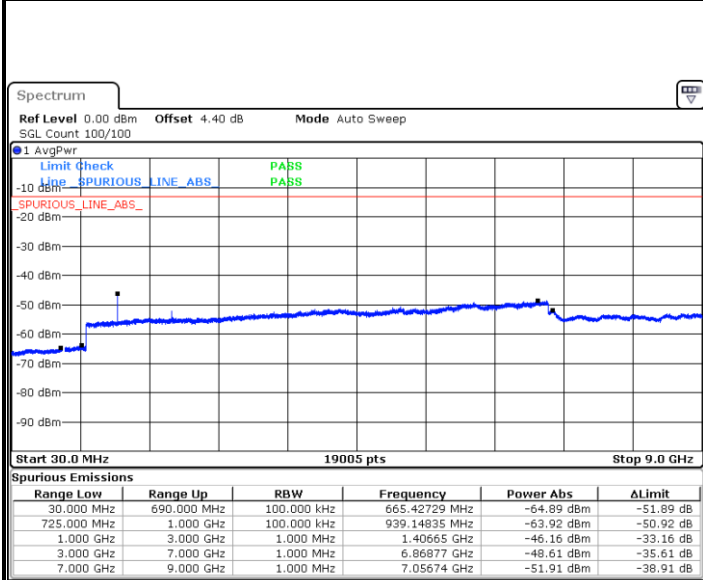

Date: 17.APR.2018 11:04:50

Highest Channel / QPSK

Highest Channel / 16QAM

Date: 17.APR.2018 11:05:48

Date: 17.APR.2018 11:06:14

LTE Band 12 / 5MHz

Lowest Channel / QPSK

Lowest Channel / 16QAM

Date: 17.APR.2018 10:38:35

Date: 17.APR.2018 10:39:01

Middle Channel / QPSK

Middle Channel / 16QAM

Date: 17.APR.2018 10:39:57

Date: 17.APR.2018 10:40:29

LTE Band 12 / 5MHz

Highest Channel / QPSK

Date: 17 APR 2018 10:41:37

Highest Channel / 16QAM

Date: 17 APR 2018 10:42:06

LTE Band 12 / 10MHz

Lowest Channel / QPSK

Date: 17 APR 2018 10:31:47

Lowest Channel / 16QAM

Date: 17 APR 2018 10:31:09

LTE Band 12 / 10MHz

Middle Channel / QPSK

Date: 17.APR.2018 10:29:20

Middle Channel / 16QAM

Date: 17.APR.2018 10:29:46

Highest Channel / QPSK

Date: 17.APR.2018 10:28:45

Highest Channel / 16QAM