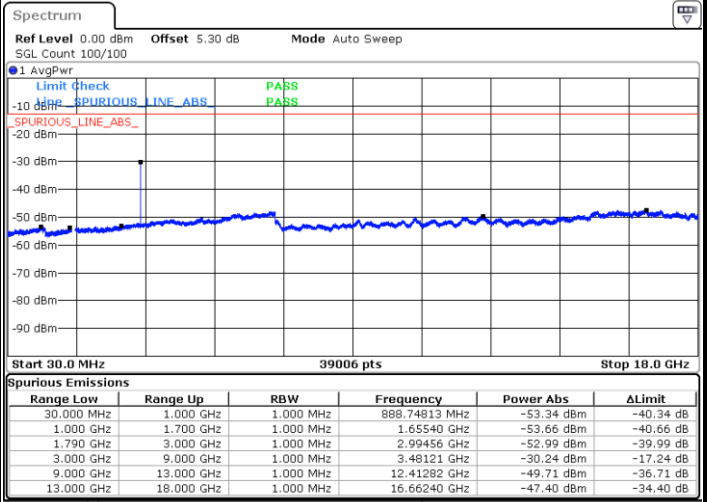

Date: 18.APR.2018 20:22:00

LTE Band 66 / 5MHz

Highest Channel / QPSK

Date: 18 APR 2018 20:29:32

Highest Channel / 16QAM

Date: 18 APR 2018 20:32:00

LTE Band 66 / 10MHz

Lowest Channel / QPSK

Date: 18 APR 2018 21:14:01

Lowest Channel / 16QAM

Date: 18 APR 2018 21:12:08

LTE Band 66 / 10MHz

Middle Channel / QPSK

Middle Channel / 16QAM

Date: 18.APR.2018 21:14:49

Date: 18.APR.2018 21:15:42

Highest Channel / QPSK

Highest Channel / 16QAM

Date: 18.APR.2018 21:23:07

Date: 18.APR.2018 21:23:49

LTE Band 66 / 15MHz

Lowest Channel / QPSK

Lowest Channel / 16QAM

Date: 18 APR 2018 21:50:45

Date: 18 APR 2018 21:49:41

Middle Channel / QPSK

Middle Channel / 16QAM

Date: 18 APR 2018 21:37:56

Date: 18 APR 2018 21:37:09

LTE Band 66 / 15MHz

Highest Channel / QPSK

Date: 18 APR 2018 21:46:15