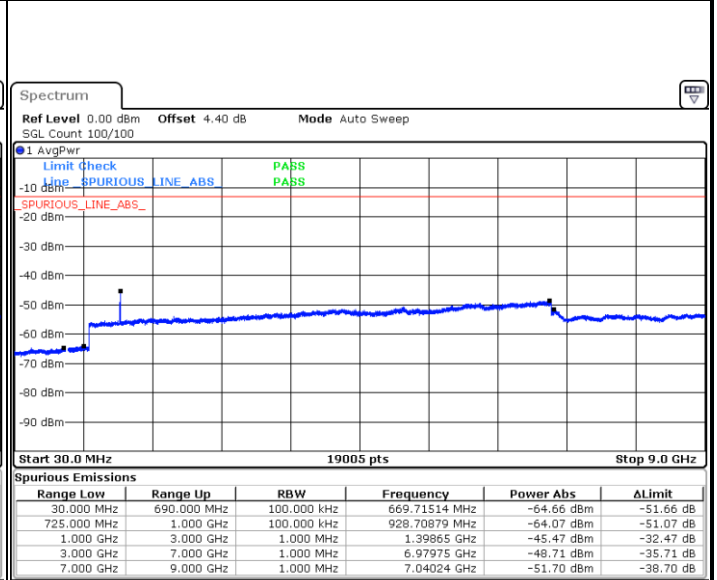

LTE Band 5 / 10MHz

Middle Channel / QPSK

Middle Channel / 16QAM

Date: 17.APR.2018 10:37:30

Date: 17.APR.2018 10:38:24

Highest Channel / QPSK

Highest Channel / 16QAM

Date: 17.APR.2018 10:46:28

Date: 17.APR.2018 10:47:22

LTE Band 12 / 1.4MHz

Lowest Channel / QPSK

Date: 17.APR.2018 11:12:35

Lowest Channel / 16QAM

Date: 17.APR.2018 11:13:04

Middle Channel / QPSK

Date: 17.APR.2018 11:14:09

Middle Channel / 16QAM

Date: 17.APR.2018 11:14:39

LTE Band 12 / 1.4MHz

Highest Channel / QPSK

Date: 17.APR.2018 11:15:39

Highest Channel / 16QAM

Date: 17.APR.2018 11:16:10

LTE Band 12 / 3MHz