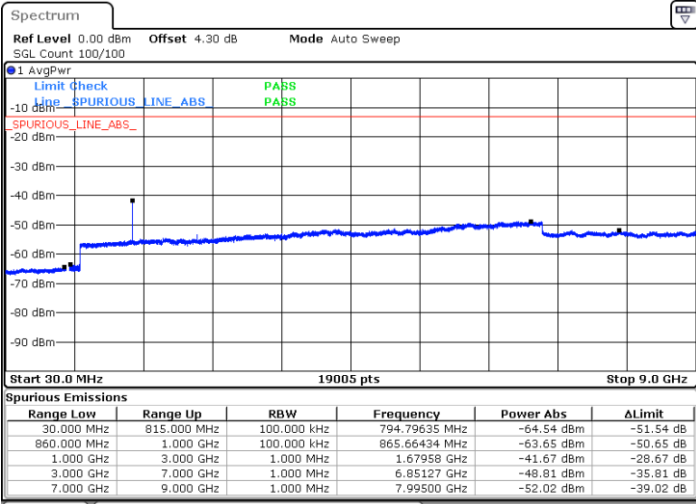

Date: 17.APR.2018 10:17:06

Date: 17.APR.2018 10:18:01

LTE Band 5 / 5MHz

Highest Channel / QPSK

Highest Channel / 16QAM

LTE Band 5 / 10MHz

Lowest Channel / QPSK

Lowest Channel / 16QAM

LTE Band 5 / 10MHz

Middle Channel / QPSK

Middle Channel / 16QAM

Date: 17.APR.2018 10:37:30

Date: 17.APR.2018 10:38:24

Highest Channel / QPSK

Highest Channel / 16QAM

Date: 17.APR.2018 10:46:28

Date: 17.APR.2018 10:47:22

LTE Band 12 / 1.4MHz

Lowest Channel / QPSK

Date: 17.APR.2018 11:12:35

Lowest Channel / 16QAM

Date: 17.APR.2018 11:13:04

Middle Channel / QPSK

Date: 17.APR.2018 11:14:09