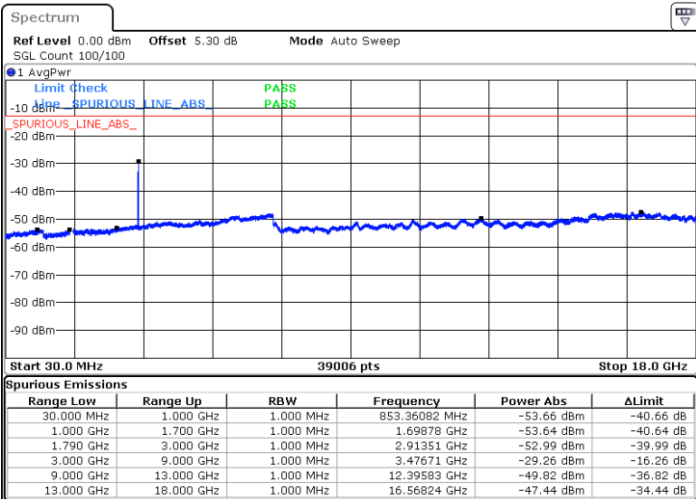

Date: 18 APR 2018 21:14:01

Lowest Channel / 16QAM

Date: 18 APR 2018 21:12:08

LTE Band 66 / 10MHz

Middle Channel / QPSK

Middle Channel / 16QAM

Date: 18.APR.2018 21:14:49

Date: 18.APR.2018 21:15:42

Highest Channel / QPSK

Highest Channel / 16QAM

Date: 18.APR.2018 21:23:07

Date: 18.APR.2018 21:23:49

LTE Band 66 / 15MHz

Lowest Channel / QPSK

Lowest Channel / 16QAM

Date: 18 APR 2018 21:50:45

Date: 18 APR 2018 21:49:41

Middle Channel / QPSK

Middle Channel / 16QAM

Date: 18 APR 2018 21:37:56

Date: 18 APR 2018 21:37:09

LTE Band 66 / 15MHz

Highest Channel / QPSK

Date: 18 APR 2018 21:46:15

Highest Channel / 16QAM

Date: 18 APR 2018 21:44:41

LTE Band 66 / 20MHz

Lowest Channel / QPSK

Date: 18 APR 2018 21:57:44

Lowest Channel / 16QAM

Date: 18 APR 2018 22:00:26

LTE Band 66 / 20MHz