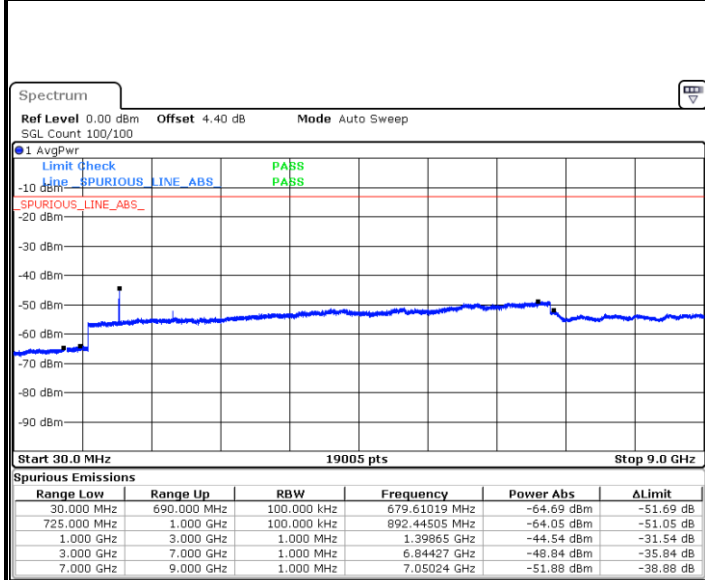

Date: 17.APR.2018 10:17:06

Date: 17.APR.2018 10:18:01

LTE Band 5 / 5MHz

Highest Channel / QPSK

Highest Channel / 16QAM

LTE Band 5 / 10MHz

Lowest Channel / QPSK

Lowest Channel / 16QAM

LTE Band 5 / 10MHz

Middle Channel / QPSK

Middle Channel / 16QAM

Date: 17.APR.2018 10:37:30

Date: 17.APR.2018 10:38:24

Highest Channel / QPSK

Highest Channel / 16QAM

Date: 17.APR.2018 10:46:28

Date: 17.APR.2018 10:47:22

LTE Band 12 / 1.4MHz

Lowest Channel / QPSK

Date: 17.APR.2018 11:12:35

Lowest Channel / 16QAM

Date: 17.APR.2018 11:13:04

Middle Channel / QPSK

Date: 17.APR.2018 11:14:09

Middle Channel / 16QAM

Date: 17.APR.2018 11:14:39

LTE Band 12 / 1.4MHz

Highest Channel / QPSK

Date: 17.APR.2018 11:15:39

Highest Channel / 16QAM

Date: 17.APR.2018 11:16:10

LTE Band 12 / 3MHz