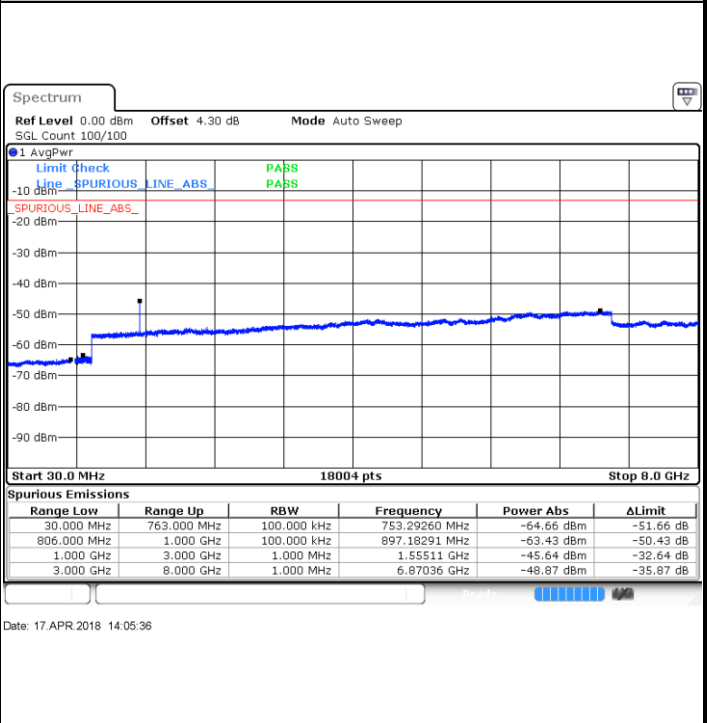

LTE Band 12 / 10MHz

Middle Channel / QPSK

Date: 17.APR.2018 10:29:20

Middle Channel / 16QAM

Date: 17.APR.2018 10:29:46

Highest Channel / QPSK

Date: 17.APR.2018 10:28:45

Highest Channel / 16QAM

Date: 17.APR.2018 10:28:19

LTE Band 13 / 5MHz

Lowest Channel / QPSK

Lowest Channel / 16QAM

Middle Channel / QPSK

Middle Channel / 16QAM

LTE Band 13 / 5MHz

Highest Channel / QPSK

Highest Channel / 16QAM

LTE Band 13 / 10MHz

Middle Channel / QPSK

Middle Channel / 16QAM

LTE Band 66 / 1.4MHz

Lowest Channel / QPSK

Lowest Channel / 16QAM

Date: 18.APR.2018 19:21:54

Date: 18.APR.2018 19:19:55

Middle Channel / QPSK

Middle Channel / 16QAM

Date: 18.APR.2018 19:12:12

Date: 18.APR.2018 19:10:48

LTE Band 66 / 1.4MHz

Highest Channel / QPSK

Date: 18 APR 2018 19:03:16