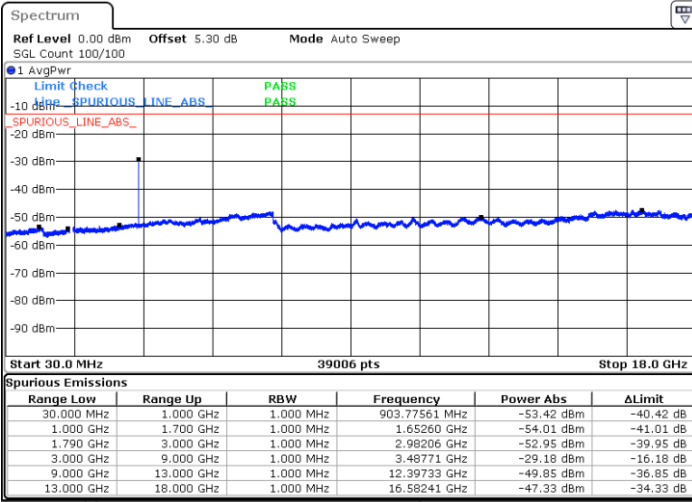

Date: 18.APR.2018 19:19:55

Middle Channel / QPSK

Middle Channel / 16QAM

Date: 18.APR.2018 19:12:12

Date: 18.APR.2018 19:10:48

LTE Band 66 / 1.4MHz

Highest Channel / QPSK

Date: 18 APR 2018 19:03:16

Highest Channel / 16QAM

Date: 18 APR 2018 19:05:31

LTE Band 66 / 3MHz

Lowest Channel / QPSK

Date: 18 APR 2018 19:33:36

Lowest Channel / 16QAM

Date: 18 APR 2018 19:32:27

LTE Band 66 / 3MHz

Middle Channel / QPSK

Middle Channel / 16QAM

Date: 18.APR.2018 19:45:41

Date: 18.APR.2018 19:46:27

Highest Channel / QPSK

Highest Channel / 16QAM

Date: 18.APR.2018 19:51:30

Date: 18.APR.2018 19:50:36