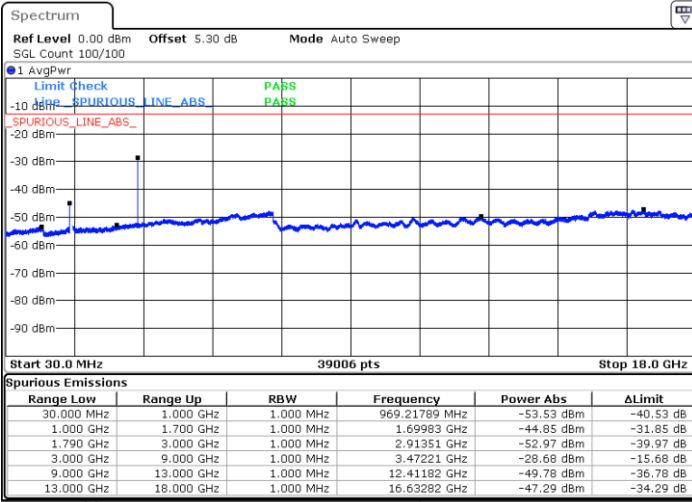

Highest Channel / QPSK

Highest Channel / 16QAM

Date: 18.APR.2018 21:23:07

Date: 18.APR.2018 21:23:49

LTE Band 66 / 15MHz

Lowest Channel / QPSK

Lowest Channel / 16QAM

Date: 18 APR 2018 21:50:45

Date: 18 APR 2018 21:49:41

Middle Channel / QPSK

Middle Channel / 16QAM

Date: 18 APR 2018 21:37:56

Date: 18 APR 2018 21:37:09

LTE Band 66 / 15MHz

Highest Channel / QPSK

Date: 18 APR 2018 21:46:15

Highest Channel / 16QAM

Date: 18 APR 2018 21:44:41

LTE Band 66 / 20MHz

Lowest Channel / QPSK

Date: 18 APR 2018 21:57:44

Lowest Channel / 16QAM

Date: 18 APR 2018 22:00:26

LTE Band 66 / 20MHz

Middle Channel / QPSK

Middle Channel / 16QAM

Date: 18 APR 2018 22:09:53

Date: 18 APR 2018 22:10:49

Highest Channel / QPSK

Highest Channel / 16QAM

Date: 18 APR 2018 22:15:35

Date: 18 APR 2018 22:14:12