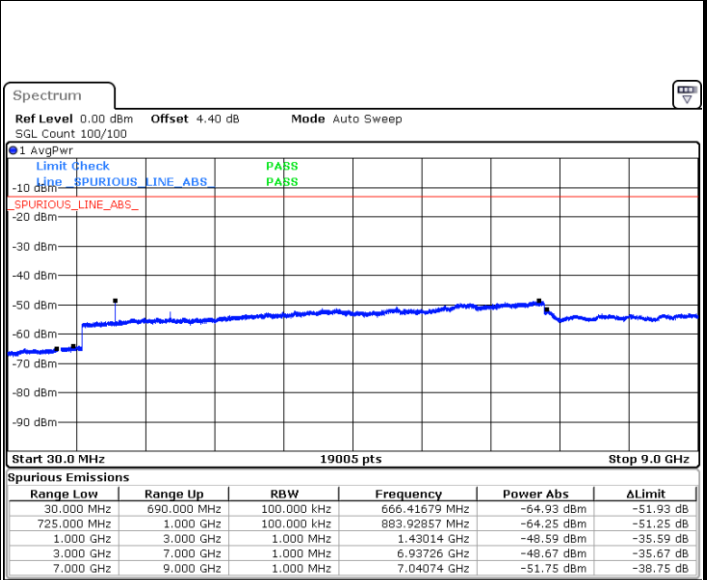

Date: 17.APR.2018 10:47:22

LTE Band 12 / 1.4MHz

Lowest Channel / QPSK

Date: 17.APR.2018 11:12:35

Lowest Channel / 16QAM

Date: 17.APR.2018 11:13:04

Middle Channel / QPSK

Date: 17.APR.2018 11:14:09

Middle Channel / 16QAM

Date: 17.APR.2018 11:14:39

LTE Band 12 / 1.4MHz

Highest Channel / QPSK

Date: 17.APR.2018 11:15:39

Highest Channel / 16QAM

Date: 17.APR.2018 11:16:10

LTE Band 12 / 3MHz

Lowest Channel / QPSK

Date: 17.APR.2018 11:03:30

Lowest Channel / 16QAM

Date: 17.APR.2018 11:03:04

LTE Band 12 / 3MHz

Middle Channel / QPSK

Middle Channel / 16QAM

Date: 17.APR.2018 11:04:24

Date: 17.APR.2018 11:04:50

Highest Channel / QPSK

Highest Channel / 16QAM

Date: 17.APR.2018 11:05:48

Date: 17.APR.2018 11:06:14

LTE Band 12 / 5MHz

Lowest Channel / QPSK

Lowest Channel / 16QAM