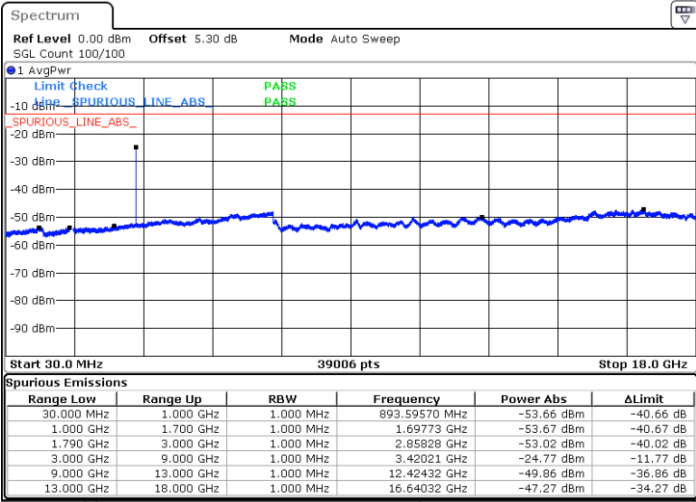

Highest Channel / 16QAM

Date: 18 APR 2018 19:05:31

LTE Band 66 / 3MHz

Lowest Channel / QPSK

Date: 18 APR 2018 19:33:36

Lowest Channel / 16QAM

Date: 18 APR 2018 19:32:27

LTE Band 66 / 3MHz

Middle Channel / QPSK

Middle Channel / 16QAM

Date: 18.APR.2018 19:45:41

Date: 18.APR.2018 19:46:27

Highest Channel / QPSK

Highest Channel / 16QAM

Date: 18.APR.2018 19:51:30

Date: 18.APR.2018 19:50:36

LTE Band 66 / 5MHz

Lowest Channel / QPSK

Lowest Channel / 16QAM

Date: 18.APR.2018 20:12:42

Date: 18.APR.2018 20:14:54

Middle Channel / QPSK

Middle Channel / 16QAM

Date: 18.APR.2018 20:23:33

Date: 18.APR.2018 20:22:00

LTE Band 66 / 5MHz

Highest Channel / QPSK

Date: 18 APR 2018 20:29:32

Highest Channel / 16QAM

Date: 18 APR 2018 20:32:00

LTE Band 66 / 10MHz

Lowest Channel / QPSK