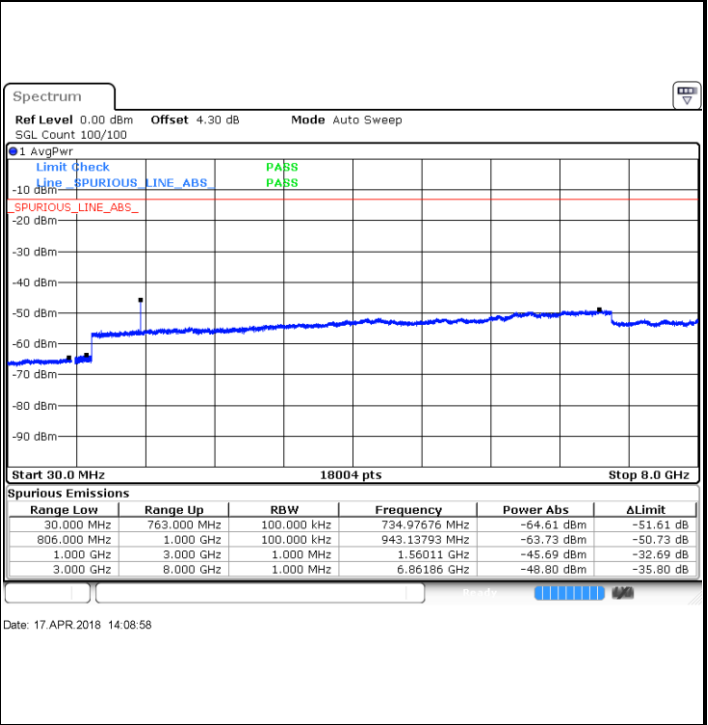

LTE Band 12 / 10MHz

Middle Channel / QPSK

Date: 17.APR.2018 10:29:20

Middle Channel / 16QAM

Date: 17.APR.2018 10:29:46

Highest Channel / QPSK

Date: 17.APR.2018 10:28:45

Highest Channel / 16QAM

Date: 17.APR.2018 10:28:19

LTE Band 13 / 5MHz

Lowest Channel / QPSK

Lowest Channel / 16QAM

Middle Channel / QPSK

Middle Channel / 16QAM

LTE Band 13 / 5MHz

Highest Channel / QPSK

Highest Channel / 16QAM

LTE Band 13 / 10MHz

Middle Channel / QPSK

Middle Channel / 16QAM

LTE Band 66 / 1.4MHz

Lowest Channel / QPSK

Lowest Channel / 16QAM

Date: 18.APR.2018 19:21:54

Date: 18.APR.2018 19:19:55

Middle Channel / QPSK

Middle Channel / 16QAM

Date: 18.APR.2018 19:12:12

Date: 18.APR.2018 19:10:48

LTE Band 66 / 1.4MHz

Highest Channel / QPSK

Date: 18 APR 2018 19:03:16