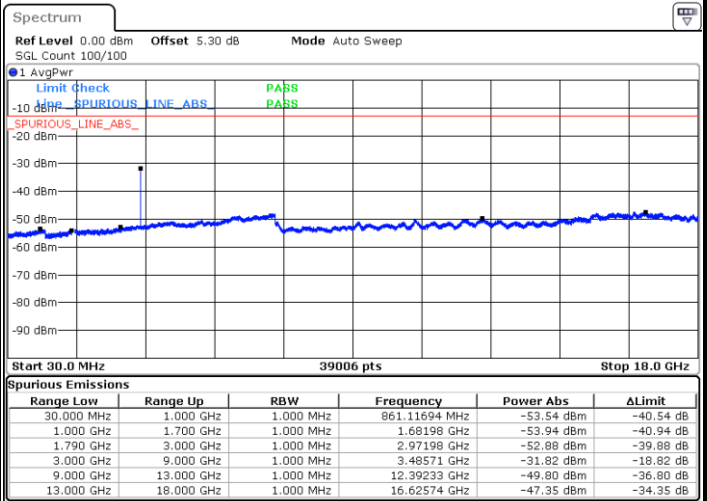

Middle Channel / QPSK

Middle Channel / 16QAM

Date: 18.APR.2018 19:45:41

Date: 18.APR.2018 19:46:27

Highest Channel / QPSK

Highest Channel / 16QAM

Date: 18.APR.2018 19:51:30

Date: 18.APR.2018 19:50:36

LTE Band 66 / 5MHz

Lowest Channel / QPSK

Lowest Channel / 16QAM

Date: 18.APR.2018 20:12:42

Date: 18.APR.2018 20:14:54

Middle Channel / QPSK

Middle Channel / 16QAM

Date: 18.APR.2018 20:23:33

Date: 18.APR.2018 20:22:00

LTE Band 66 / 5MHz

Highest Channel / QPSK

Date: 18 APR 2018 20:29:32

Highest Channel / 16QAM

Date: 18 APR 2018 20:32:00

LTE Band 66 / 10MHz

Lowest Channel / QPSK

Date: 18 APR 2018 21:14:01

Lowest Channel / 16QAM

Date: 18 APR 2018 21:12:08

LTE Band 66 / 10MHz

Middle Channel / QPSK

Middle Channel / 16QAM

Date: 18.APR.2018 21:14:49

Date: 18.APR.2018 21:15:42