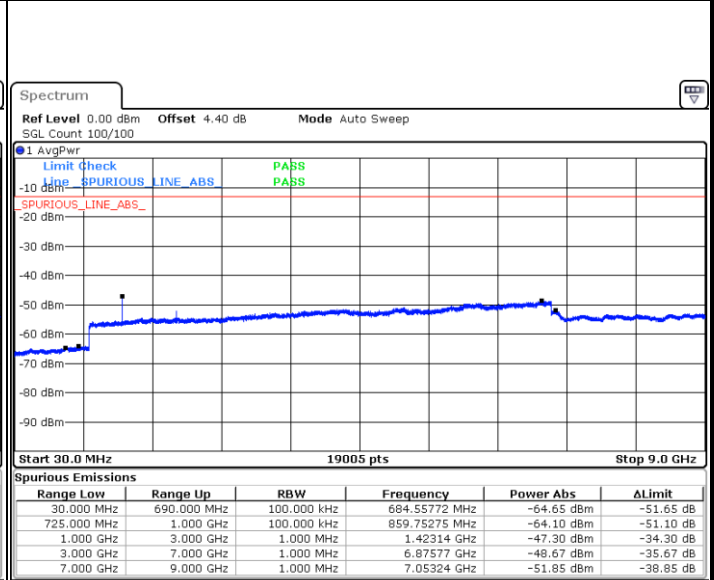

Date: 17.APR.2018 11:04:50

Highest Channel / QPSK

Highest Channel / 16QAM

Date: 17.APR.2018 11:05:48

Date: 17.APR.2018 11:06:14

LTE Band 12 / 5MHz

Lowest Channel / QPSK

Lowest Channel / 16QAM

Date: 17.APR.2018 10:38:35

Date: 17.APR.2018 10:39:01

Middle Channel / QPSK

Middle Channel / 16QAM

Date: 17.APR.2018 10:39:57

Date: 17.APR.2018 10:40:29

LTE Band 12 / 5MHz

Highest Channel / QPSK

Date: 17 APR 2018 10:41:37

Highest Channel / 16QAM

Date: 17 APR 2018 10:42:06

LTE Band 12 / 10MHz

Lowest Channel / QPSK

Date: 17 APR 2018 10:31:47

Lowest Channel / 16QAM

Date: 17 APR 2018 10:31:09

LTE Band 12 / 10MHz

Middle Channel / QPSK

Date: 17.APR.2018 10:29:20

Middle Channel / 16QAM

Date: 17.APR.2018 10:29:46

Highest Channel / QPSK

Date: 17.APR.2018 10:28:45

Highest Channel / 16QAM