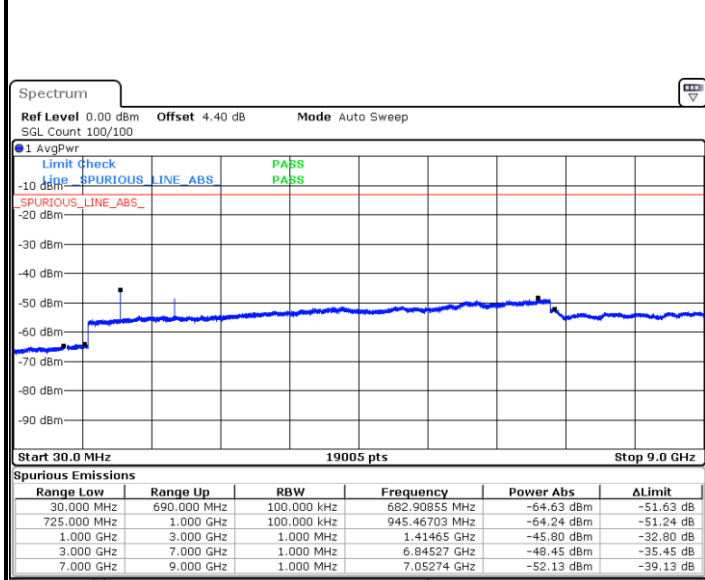

Date: 17.APR.2018 10:17:06

Date: 17.APR.2018 10:18:01

LTE Band 5 / 5MHz

Highest Channel / QPSK

Highest Channel / 16QAM

LTE Band 5 / 10MHz

Lowest Channel / QPSK

Lowest Channel / 16QAM

LTE Band 5 / 10MHz

Middle Channel / QPSK

Middle Channel / 16QAM

Date: 17.APR.2018 10:37:30

Date: 17.APR.2018 10:38:24

Highest Channel / QPSK

Highest Channel / 16QAM

Date: 17.APR.2018 10:46:28

Date: 17.APR.2018 10:47:22

LTE Band 12 / 1.4MHz

Lowest Channel / QPSK

Date: 17.APR.2018 11:12:35

Lowest Channel / 16QAM

Date: 17.APR.2018 11:13:04

Middle Channel / QPSK

Date: 17.APR.2018 11:14:09

Middle Channel / 16QAM

Date: 17.APR.2018 11:14:39

LTE Band 12 / 1.4MHz

Highest Channel / QPSK

Date: 17.APR.2018 11:15:39

Highest Channel / 16QAM

Date: 17.APR.2018 11:16:10

LTE Band 12 / 3MHz