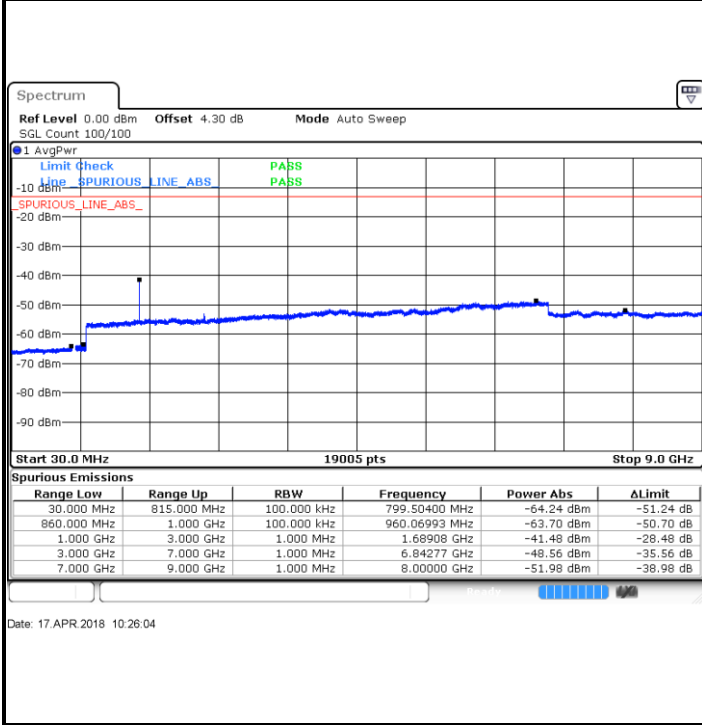

LTE Band 5 / 3MHz

Middle Channel / QPSK

Middle Channel / 16QAM

Date: 17.APR.2018 09:56:38

Date: 17.APR.2018 09:57:32

Highest Channel / QPSK

Highest Channel / 16QAM

Date: 17.APR.2018 10:05:40

Date: 17.APR.2018 10:06:35

LTE Band 5 / 5MHz

Lowest Channel / QPSK

Lowest Channel / 16QAM

Date: 17.APR.2018 10:14:38

Date: 17.APR.2018 10:15:32

Middle Channel / QPSK

Middle Channel / 16QAM

Date: 17.APR.2018 10:17:06

Date: 17.APR.2018 10:18:01

LTE Band 5 / 5MHz

Highest Channel / QPSK

Highest Channel / 16QAM

LTE Band 5 / 10MHz

Lowest Channel / QPSK

Lowest Channel / 16QAM

LTE Band 5 / 10MHz

Middle Channel / QPSK

Middle Channel / 16QAM

Date: 17.APR.2018 10:37:30

Date: 17.APR.2018 10:38:24

Highest Channel / QPSK

Highest Channel / 16QAM

Date: 17.APR.2018 10:46:28