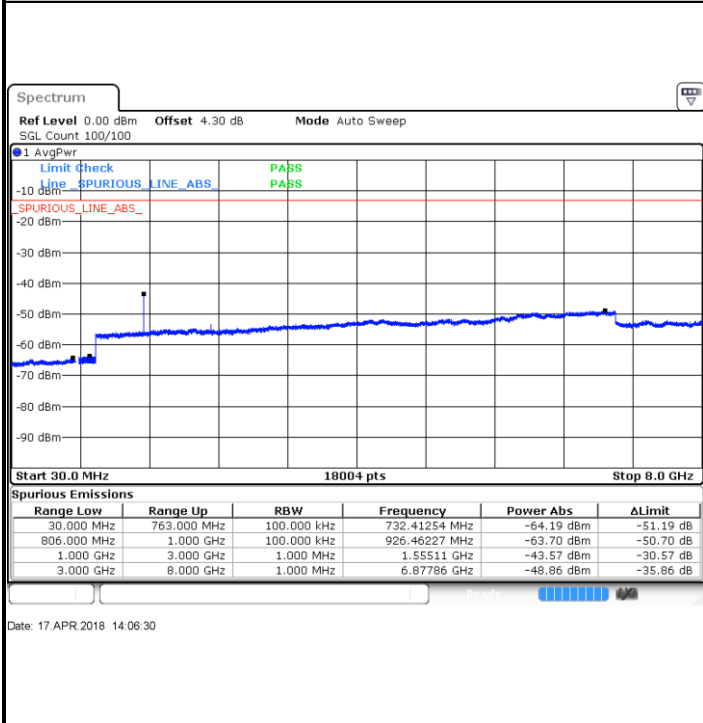

Date: 17 APR 2018 10:41:37

Highest Channel / 16QAM

Date: 17 APR 2018 10:42:06

LTE Band 12 / 10MHz

Lowest Channel / QPSK

Date: 17 APR 2018 10:31:47

Lowest Channel / 16QAM

Date: 17 APR 2018 10:31:09

LTE Band 12 / 10MHz

Middle Channel / QPSK

Date: 17.APR.2018 10:29:20

Middle Channel / 16QAM

Date: 17.APR.2018 10:29:46

Highest Channel / QPSK

Date: 17.APR.2018 10:28:45

Highest Channel / 16QAM

Date: 17.APR.2018 10:28:19

LTE Band 13 / 5MHz

Lowest Channel / QPSK

Lowest Channel / 16QAM

Middle Channel / QPSK

Middle Channel / 16QAM

LTE Band 13 / 5MHz

Highest Channel / QPSK

Highest Channel / 16QAM

LTE Band 13 / 10MHz

Middle Channel / QPSK

Middle Channel / 16QAM

LTE Band 66 / 1.4MHz

Lowest Channel / QPSK

Lowest Channel / 16QAM

Date: 18.APR.2018 19:21:54