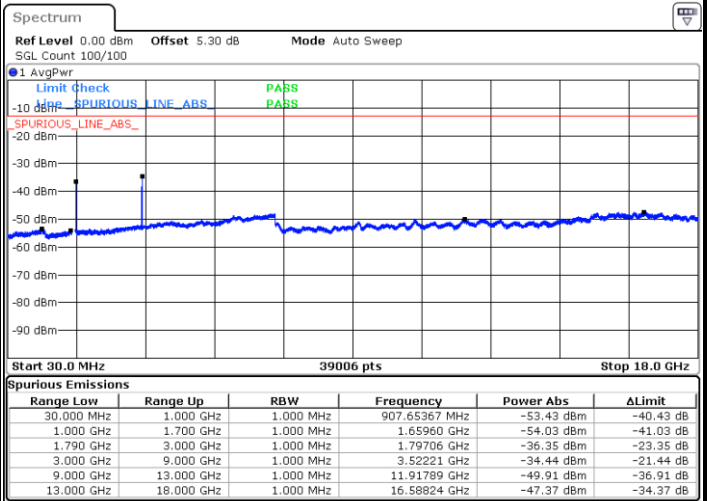

Date: 18 APR 2018 21:49:41

Middle Channel / QPSK

Middle Channel / 16QAM

Date: 18 APR 2018 21:37:56

Date: 18 APR 2018 21:37:09

LTE Band 66 / 15MHz

Highest Channel / QPSK

Date: 18 APR 2018 21:46:15

Highest Channel / 16QAM

Date: 18 APR 2018 21:44:41

LTE Band 66 / 20MHz

Lowest Channel / QPSK

Date: 18 APR 2018 21:57:44

Lowest Channel / 16QAM

Date: 18 APR 2018 22:00:26

LTE Band 66 / 20MHz

Middle Channel / QPSK

Middle Channel / 16QAM

Date: 18 APR 2018 22:09:53

Date: 18 APR 2018 22:10:49

Highest Channel / QPSK

Highest Channel / 16QAM

Date: 18 APR 2018 22:15:35

Date: 18 APR 2018 22:14:12

LTE Band 71 / 5MHz

Lowest Channel / QPSK

Lowest Channel / 16QAM

Date: 10.SEP.2018 16:23:04

Date: 10.SEP.2018 16:23:45

Middle Channel / QPSK

Middle Channel / 16QAM

Date: 10.SEP.2018 16:25:47