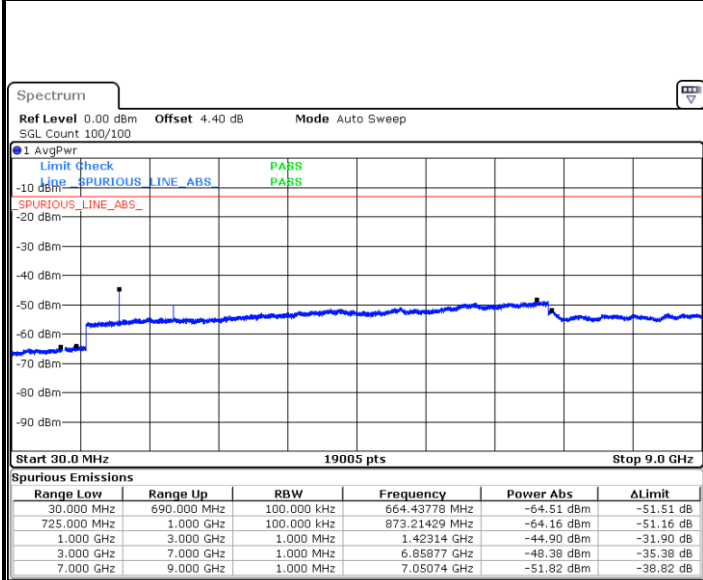

Date: 17.APR.2018 11:04:50

Highest Channel / QPSK

Highest Channel / 16QAM

Date: 17.APR.2018 11:05:48

Date: 17.APR.2018 11:06:14

LTE Band 12 / 5MHz

Lowest Channel / QPSK

Lowest Channel / 16QAM

Date: 17.APR.2018 10:38:35

Date: 17.APR.2018 10:39:01

Middle Channel / QPSK

Middle Channel / 16QAM

Date: 17.APR.2018 10:39:57

Date: 17.APR.2018 10:40:29

LTE Band 12 / 5MHz

Highest Channel / QPSK

Date: 17 APR 2018 10:41:37

Highest Channel / 16QAM

Date: 17 APR 2018 10:42:06

LTE Band 12 / 10MHz

Lowest Channel / QPSK

Date: 17 APR 2018 10:31:47

Lowest Channel / 16QAM

Date: 17 APR 2018 10:31:09

LTE Band 12 / 10MHz

Middle Channel / QPSK

Date: 17.APR.2018 10:29:20

Middle Channel / 16QAM

Date: 17.APR.2018 10:29:46

Highest Channel / QPSK

Date: 17.APR.2018 10:28:45

Highest Channel / 16QAM