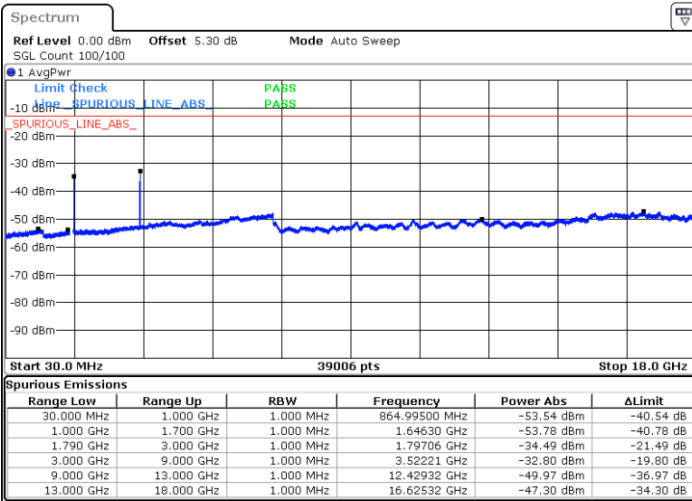

Highest Channel / 16QAM

Date: 18 APR 2018 21:44:41

LTE Band 66 / 20MHz

Lowest Channel / QPSK

Date: 18 APR 2018 21:57:44

Lowest Channel / 16QAM

Date: 18 APR 2018 22:00:26

LTE Band 66 / 20MHz

Middle Channel / QPSK

Middle Channel / 16QAM

Date: 18 APR 2018 22:09:53

Date: 18 APR 2018 22:10:49

Highest Channel / QPSK

Highest Channel / 16QAM

Date: 18 APR 2018 22:15:35

Date: 18 APR 2018 22:14:12

LTE Band 71 / 5MHz

Lowest Channel / QPSK

Lowest Channel / 16QAM

Date: 10.SEP.2018 16:23:04

Date: 10.SEP.2018 16:23:45

Middle Channel / QPSK

Middle Channel / 16QAM

Date: 10.SEP.2018 16:25:47