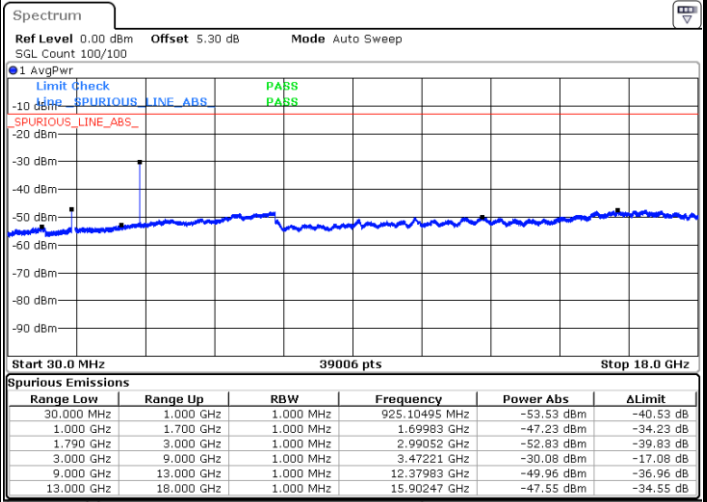

Highest Channel / QPSK

Highest Channel / 16QAM

Date: 18.APR.2018 21:23:07

Date: 18.APR.2018 21:23:49

LTE Band 66 / 15MHz

Lowest Channel / QPSK

Lowest Channel / 16QAM

Date: 18 APR 2018 21:50:45

Date: 18 APR 2018 21:49:41

Middle Channel / QPSK

Middle Channel / 16QAM

Date: 18 APR 2018 21:37:56

Date: 18 APR 2018 21:37:09

LTE Band 66 / 15MHz

Highest Channel / QPSK

Date: 18 APR 2018 21:46:15

Highest Channel / 16QAM

Date: 18 APR 2018 21:44:41

LTE Band 66 / 20MHz

Lowest Channel / QPSK

Date: 18 APR 2018 21:57:44

Lowest Channel / 16QAM

Date: 18 APR 2018 22:00:26

LTE Band 66 / 20MHz

Middle Channel / QPSK

Middle Channel / 16QAM

Date: 18 APR 2018 22:09:53

Date: 18 APR 2018 22:10:49

Highest Channel / QPSK

Highest Channel / 16QAM

Date: 18 APR 2018 22:15:35

Date: 18 APR 2018 22:14:12