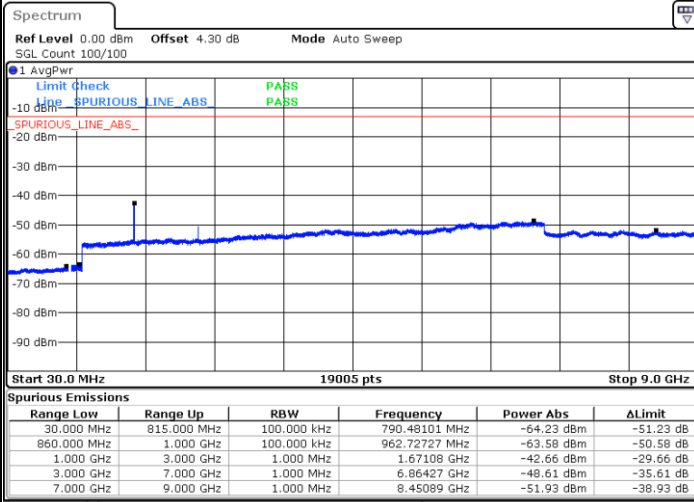

LTE Band 5 / 3MHz

Middle Channel / QPSK

Middle Channel / 16QAM

Date: 17.APR.2018 09:56:38

Date: 17.APR.2018 09:57:32

Highest Channel / QPSK

Highest Channel / 16QAM

Date: 17.APR.2018 10:05:40

Date: 17.APR.2018 10:06:35

LTE Band 5 / 5MHz

Lowest Channel / QPSK

Lowest Channel / 16QAM

Date: 17.APR.2018 10:14:38

Date: 17.APR.2018 10:15:32

Middle Channel / QPSK

Middle Channel / 16QAM

Date: 17.APR.2018 10:17:06

Date: 17.APR.2018 10:18:01

LTE Band 5 / 5MHz

Highest Channel / QPSK

Highest Channel / 16QAM

LTE Band 5 / 10MHz

Lowest Channel / QPSK

Lowest Channel / 16QAM