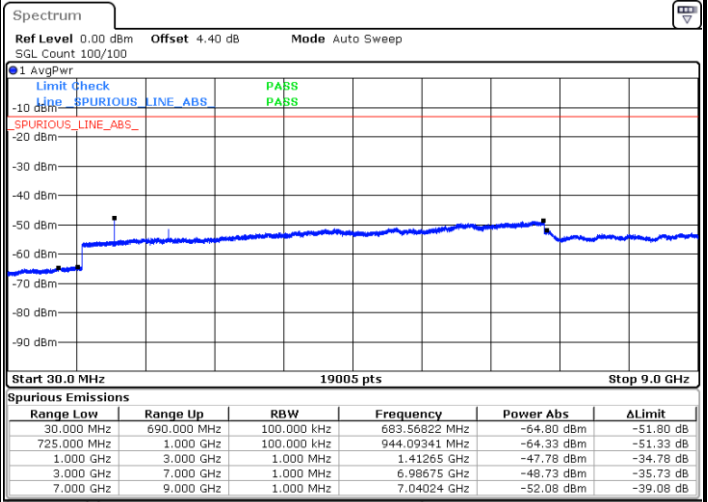

Middle Channel / 16QAM

Date: 17.APR.2018 11:14:39

LTE Band 12 / 1.4MHz

Highest Channel / QPSK

Date: 17.APR.2018 11:15:39

Highest Channel / 16QAM

Date: 17.APR.2018 11:16:10

LTE Band 12 / 3MHz

Lowest Channel / QPSK

Date: 17.APR.2018 11:03:30

Lowest Channel / 16QAM

Date: 17.APR.2018 11:03:04

LTE Band 12 / 3MHz

Middle Channel / QPSK

Middle Channel / 16QAM

Date: 17.APR.2018 11:04:24

Date: 17.APR.2018 11:04:50

Highest Channel / QPSK

Highest Channel / 16QAM

Date: 17.APR.2018 11:05:48

Date: 17.APR.2018 11:06:14

LTE Band 12 / 5MHz

Lowest Channel / QPSK

Lowest Channel / 16QAM