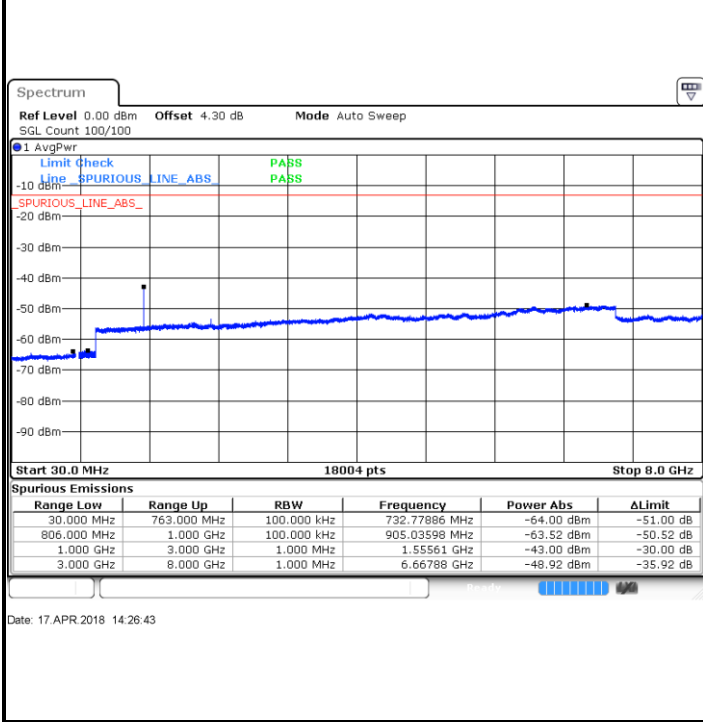

LTE Band 12 / 10MHz

Middle Channel / QPSK

Date: 17.APR.2018 10:29:20

Middle Channel / 16QAM

Date: 17.APR.2018 10:29:46

Highest Channel / QPSK

Date: 17.APR.2018 10:28:45

Highest Channel / 16QAM

Date: 17.APR.2018 10:28:19

LTE Band 13 / 5MHz

Lowest Channel / QPSK

Lowest Channel / 16QAM

Middle Channel / QPSK

Middle Channel / 16QAM

LTE Band 13 / 5MHz

Highest Channel / QPSK

Highest Channel / 16QAM

LTE Band 13 / 10MHz

Middle Channel / QPSK

Middle Channel / 16QAM

LTE Band 66 / 1.4MHz

Lowest Channel / QPSK

Lowest Channel / 16QAM

Date: 18.APR.2018 19:21:54

Date: 18.APR.2018 19:19:55

Middle Channel / QPSK

Middle Channel / 16QAM

Date: 18.APR.2018 19:12:12

Date: 18.APR.2018 19:10:48

LTE Band 66 / 1.4MHz

Highest Channel / QPSK

Date: 18 APR 2018 19:03:16