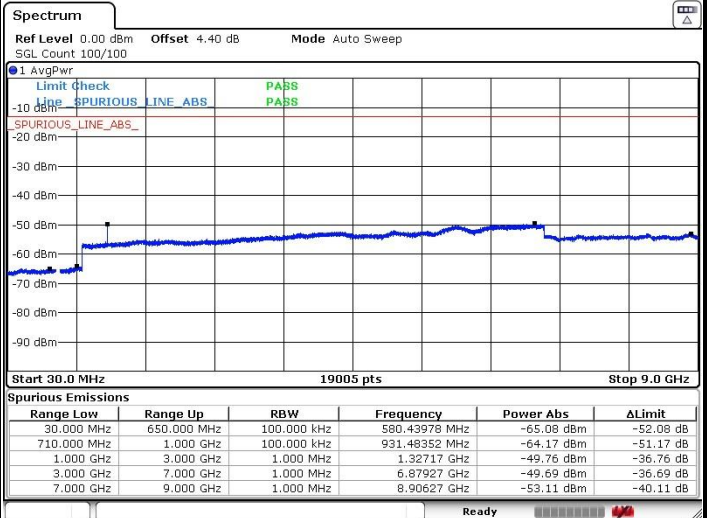

Highest Channel / 16QAM

Date: 18 APR 2018 21:44:41

LTE Band 66 / 20MHz

Lowest Channel / QPSK

Date: 18 APR 2018 21:57:44

Lowest Channel / 16QAM

Date: 18 APR 2018 22:00:26

LTE Band 66 / 20MHz

Middle Channel / QPSK

Middle Channel / 16QAM

Date: 18 APR 2018 22:09:53

Date: 18 APR 2018 22:10:49

Highest Channel / QPSK

Highest Channel / 16QAM

Date: 18 APR 2018 22:15:35

Date: 18 APR 2018 22:14:12

LTE Band 71 / 5MHz

Lowest Channel / QPSK

Lowest Channel / 16QAM

Date: 10.SEP.2018 16:23:04

Date: 10.SEP.2018 16:23:45

Middle Channel / QPSK

Middle Channel / 16QAM

Date: 10.SEP.2018 16:25:47