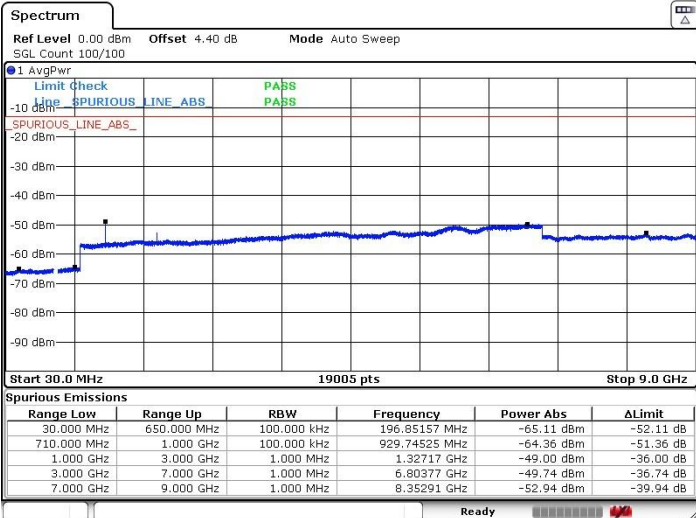

Date: 18 APR 2018 21:49:41

Middle Channel / QPSK

Middle Channel / 16QAM

Date: 18 APR 2018 21:37:56

Date: 18 APR 2018 21:37:09

LTE Band 66 / 15MHz

Highest Channel / QPSK

Date: 18 APR 2018 21:46:15

Highest Channel / 16QAM

Date: 18 APR 2018 21:44:41

LTE Band 66 / 20MHz

Lowest Channel / QPSK

Date: 18 APR 2018 21:57:44

Lowest Channel / 16QAM

Date: 18 APR 2018 22:00:26

LTE Band 66 / 20MHz

Middle Channel / QPSK

Middle Channel / 16QAM

Date: 18 APR 2018 22:09:53

Date: 18 APR 2018 22:10:49

Highest Channel / QPSK

Highest Channel / 16QAM

Date: 18 APR 2018 22:15:35

Date: 18 APR 2018 22:14:12

LTE Band 71 / 5MHz

Lowest Channel / QPSK

Lowest Channel / 16QAM

Date: 10.SEP.2018 16:23:04

Date: 10.SEP.2018 16:23:45

Middle Channel / QPSK

Middle Channel / 16QAM

Date: 10.SEP.2018 16:25:47