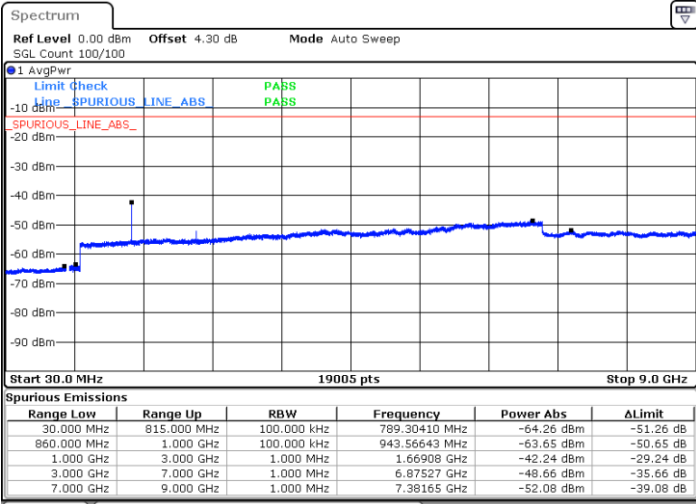

Date: 17.APR.2018 10:06:35

LTE Band 5 / 5MHz

Lowest Channel / QPSK

Lowest Channel / 16QAM

Date: 17.APR.2018 10:14:38

Date: 17.APR.2018 10:15:32

Middle Channel / QPSK

Middle Channel / 16QAM

Date: 17.APR.2018 10:17:06

Date: 17.APR.2018 10:18:01

LTE Band 5 / 5MHz

Highest Channel / QPSK

Highest Channel / 16QAM

LTE Band 5 / 10MHz

Lowest Channel / QPSK

Lowest Channel / 16QAM