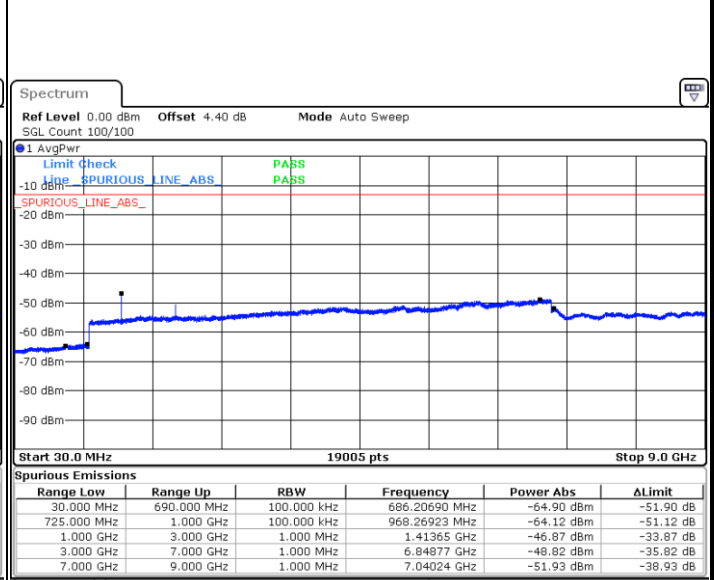

Date: 17 APR 2018 10:41:37

Highest Channel / 16QAM

Date: 17 APR 2018 10:42:06

LTE Band 12 / 10MHz

Lowest Channel / QPSK

Date: 17 APR 2018 10:31:47

Lowest Channel / 16QAM

Date: 17 APR 2018 10:31:09

LTE Band 12 / 10MHz

Middle Channel / QPSK

Date: 17.APR.2018 10:29:20

Middle Channel / 16QAM

Date: 17.APR.2018 10:29:46

Highest Channel / QPSK

Date: 17.APR.2018 10:28:45

Highest Channel / 16QAM

Date: 17.APR.2018 10:28:19

LTE Band 13 / 5MHz

Lowest Channel / QPSK

Lowest Channel / 16QAM

Middle Channel / QPSK

Middle Channel / 16QAM

LTE Band 13 / 5MHz

Highest Channel / QPSK

Highest Channel / 16QAM

LTE Band 13 / 10MHz

Middle Channel / QPSK

Middle Channel / 16QAM

LTE Band 66 / 1.4MHz

Lowest Channel / QPSK

Lowest Channel / 16QAM

Date: 18.APR.2018 19:21:54