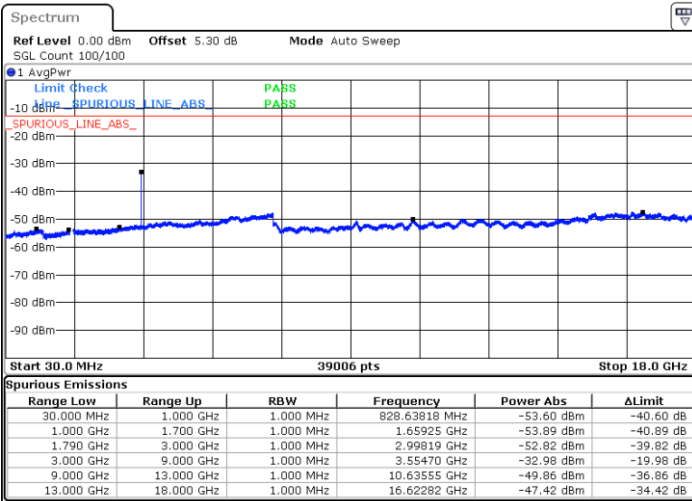

Highest Channel / 16QAM

Date: 18 APR 2018 19:05:31

LTE Band 66 / 3MHz

Lowest Channel / QPSK

Date: 18 APR 2018 19:33:36

Lowest Channel / 16QAM

Date: 18 APR 2018 19:32:27

LTE Band 66 / 3MHz

Middle Channel / QPSK

Middle Channel / 16QAM

Date: 18.APR.2018 19:45:41

Date: 18.APR.2018 19:46:27

Highest Channel / QPSK

Highest Channel / 16QAM

Date: 18.APR.2018 19:51:30

Date: 18.APR.2018 19:50:36

LTE Band 66 / 5MHz

Lowest Channel / QPSK

Lowest Channel / 16QAM

Date: 18.APR.2018 20:12:42

Date: 18.APR.2018 20:14:54

Middle Channel / QPSK

Middle Channel / 16QAM

Date: 18.APR.2018 20:23:33

Date: 18.APR.2018 20:22:00

LTE Band 66 / 5MHz

Highest Channel / QPSK

Date: 18 APR 2018 20:29:32

Highest Channel / 16QAM

Date: 18 APR 2018 20:32:00

LTE Band 66 / 10MHz

Lowest Channel / QPSK