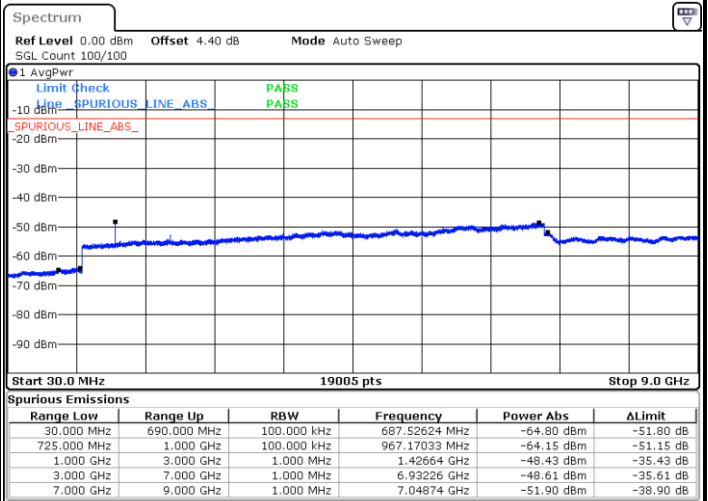

Middle Channel / 16QAM

Date: 17.APR.2018 11:14:39

LTE Band 12 / 1.4MHz

Highest Channel / QPSK

Date: 17.APR.2018 11:15:39

Highest Channel / 16QAM

Date: 17.APR.2018 11:16:10

LTE Band 12 / 3MHz

Lowest Channel / QPSK

Date: 17.APR.2018 11:03:30

Lowest Channel / 16QAM

Date: 17.APR.2018 11:03:04

LTE Band 12 / 3MHz

Middle Channel / QPSK

Middle Channel / 16QAM

Date: 17.APR.2018 11:04:24

Date: 17.APR.2018 11:04:50

Highest Channel / QPSK

Highest Channel / 16QAM

Date: 17.APR.2018 11:05:48

Date: 17.APR.2018 11:06:14

LTE Band 12 / 5MHz

Lowest Channel / QPSK

Lowest Channel / 16QAM