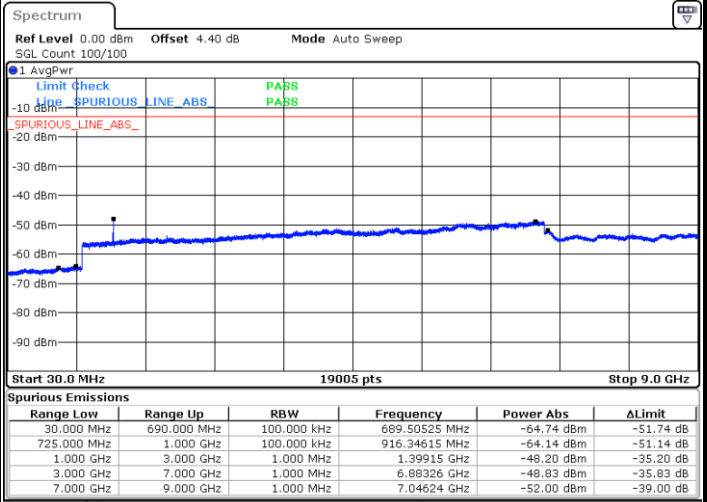

Date: 17.APR.2018 11:04:50

Highest Channel / QPSK

Highest Channel / 16QAM

Date: 17.APR.2018 11:05:48

Date: 17.APR.2018 11:06:14

LTE Band 12 / 5MHz

Lowest Channel / QPSK

Lowest Channel / 16QAM

Date: 17.APR.2018 10:38:35

Date: 17.APR.2018 10:39:01

Middle Channel / QPSK

Middle Channel / 16QAM

Date: 17.APR.2018 10:39:57

Date: 17.APR.2018 10:40:29

LTE Band 12 / 5MHz

Highest Channel / QPSK