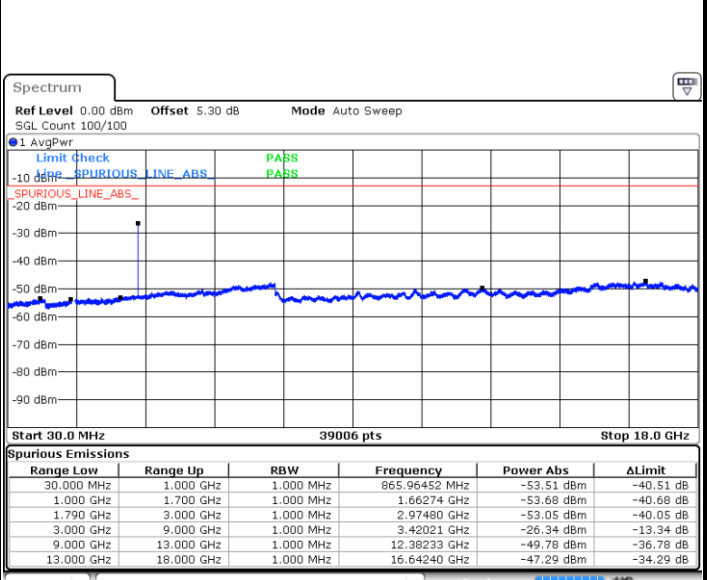

Date: 18.APR.2018 19:19:55

Middle Channel / QPSK

Middle Channel / 16QAM

Date: 18.APR.2018 19:12:12

Date: 18.APR.2018 19:10:48

LTE Band 66 / 1.4MHz

Highest Channel / QPSK

Date: 18 APR 2018 19:03:16

Highest Channel / 16QAM

Date: 18 APR 2018 19:05:31

LTE Band 66 / 3MHz

Lowest Channel / QPSK

Date: 18 APR 2018 19:33:36

Lowest Channel / 16QAM

Date: 18 APR 2018 19:32:27

LTE Band 66 / 3MHz

Middle Channel / QPSK

Middle Channel / 16QAM

Date: 18.APR.2018 19:45:41

Date: 18.APR.2018 19:46:27

Highest Channel / QPSK

Highest Channel / 16QAM

Date: 18.APR.2018 19:51:30

Date: 18.APR.2018 19:50:36

LTE Band 66 / 5MHz

Lowest Channel / QPSK

Lowest Channel / 16QAM

Date: 18.APR.2018 20:12:42

Date: 18.APR.2018 20:14:54

Middle Channel / QPSK

Middle Channel / 16QAM

Date: 18.APR.2018 20:23:33