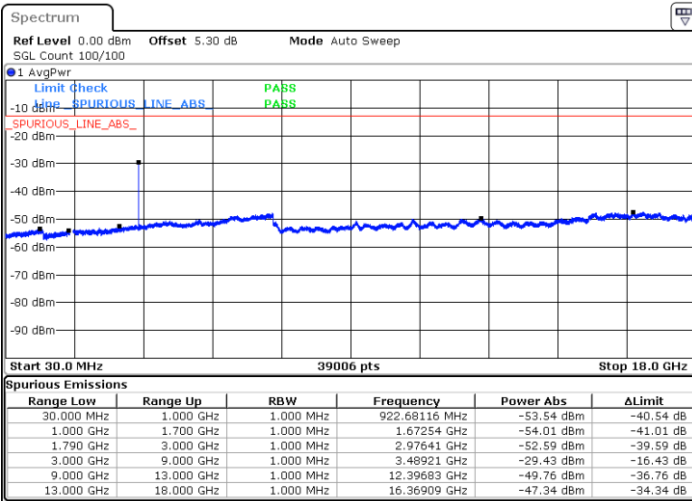

Date: 17.APR.2018 10:28:19

LTE Band 13 / 5MHz

Lowest Channel / QPSK

Lowest Channel / 16QAM

Middle Channel / QPSK

Middle Channel / 16QAM

LTE Band 13 / 5MHz

Highest Channel / QPSK

Highest Channel / 16QAM

LTE Band 13 / 10MHz

Middle Channel / QPSK

Middle Channel / 16QAM

LTE Band 66 / 1.4MHz

Lowest Channel / QPSK

Lowest Channel / 16QAM

Date: 18.APR.2018 19:21:54

Date: 18.APR.2018 19:19:55

Middle Channel / QPSK

Middle Channel / 16QAM

Date: 18.APR.2018 19:12:12

Date: 18.APR.2018 19:10:48

LTE Band 66 / 1.4MHz

Highest Channel / QPSK

Date: 18 APR 2018 19:03:16

Highest Channel / 16QAM

Date: 18 APR 2018 19:05:31

LTE Band 66 / 3MHz

Lowest Channel / QPSK

Date: 18 APR 2018 19:33:36

Lowest Channel / 16QAM

Date: 18 APR 2018 19:32:27

LTE Band 66 / 3MHz