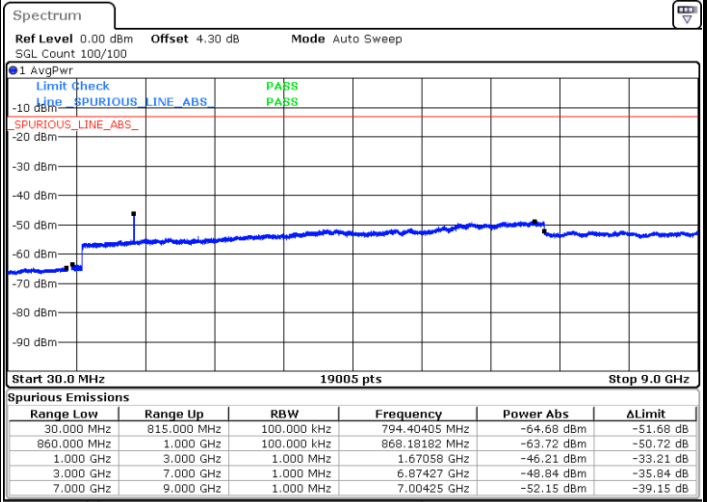

LTE Band 5 / 3MHz

Middle Channel / QPSK

Middle Channel / 16QAM

Date: 17.APR.2018 09:56:38

Date: 17.APR.2018 09:57:32

Highest Channel / QPSK

Highest Channel / 16QAM

Date: 17.APR.2018 10:05:40

Date: 17.APR.2018 10:06:35

LTE Band 5 / 5MHz

Lowest Channel / QPSK

Lowest Channel / 16QAM

Date: 17.APR.2018 10:14:38

Date: 17.APR.2018 10:15:32

Middle Channel / QPSK

Middle Channel / 16QAM

Date: 17.APR.2018 10:17:06

Date: 17.APR.2018 10:18:01

LTE Band 5 / 5MHz

Highest Channel / QPSK

Highest Channel / 16QAM

LTE Band 5 / 10MHz

Lowest Channel / QPSK

Lowest Channel / 16QAM