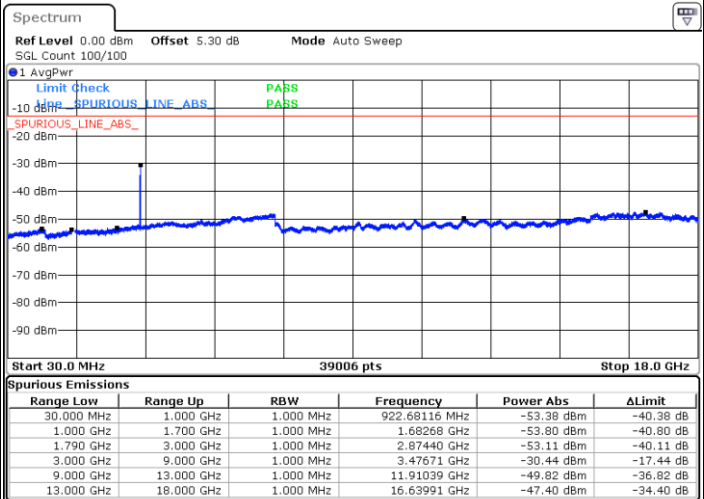

Date: 18 APR 2018 21:14:01

Lowest Channel / 16QAM

Date: 18 APR 2018 21:12:08

LTE Band 66 / 10MHz

Middle Channel / QPSK

Middle Channel / 16QAM

Date: 18.APR.2018 21:14:49

Date: 18.APR.2018 21:15:42

Highest Channel / QPSK

Highest Channel / 16QAM

Date: 18.APR.2018 21:23:07

Date: 18.APR.2018 21:23:49

LTE Band 66 / 15MHz

Lowest Channel / QPSK

Lowest Channel / 16QAM

Date: 18 APR 2018 21:50:45

Date: 18 APR 2018 21:49:41

Middle Channel / QPSK

Middle Channel / 16QAM

Date: 18 APR 2018 21:37:56

Date: 18 APR 2018 21:37:09

LTE Band 66 / 15MHz

Highest Channel / QPSK

Date: 18 APR 2018 21:46:15

Highest Channel / 16QAM

Date: 18 APR 2018 21:44:41

LTE Band 66 / 20MHz

Lowest Channel / QPSK

Date: 18 APR 2018 21:57:44

Lowest Channel / 16QAM

Date: 18 APR 2018 22:00:26

LTE Band 66 / 20MHz