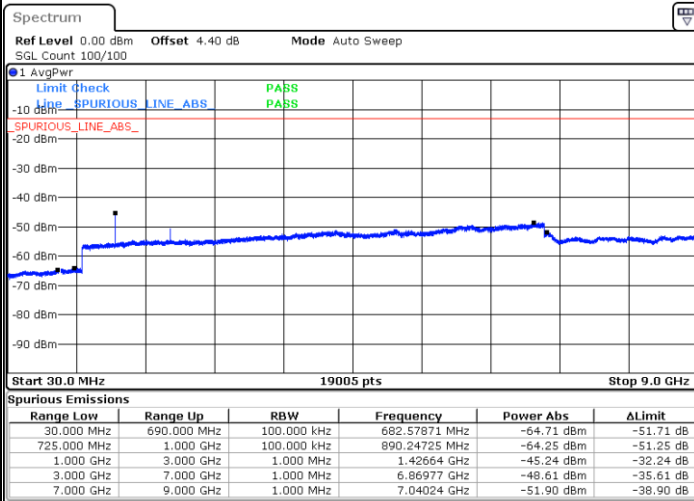

Middle Channel / 16QAM

Date: 17.APR.2018 11:14:39

LTE Band 12 / 1.4MHz

Highest Channel / QPSK

Date: 17.APR.2018 11:15:39

Highest Channel / 16QAM

Date: 17.APR.2018 11:16:10

LTE Band 12 / 3MHz

Lowest Channel / QPSK

Date: 17.APR.2018 11:03:30

Lowest Channel / 16QAM

Date: 17.APR.2018 11:03:04

LTE Band 12 / 3MHz

Middle Channel / QPSK

Middle Channel / 16QAM

Date: 17.APR.2018 11:04:24

Date: 17.APR.2018 11:04:50

Highest Channel / QPSK

Highest Channel / 16QAM

Date: 17.APR.2018 11:05:48

Date: 17.APR.2018 11:06:14

LTE Band 12 / 5MHz

Lowest Channel / QPSK

Lowest Channel / 16QAM