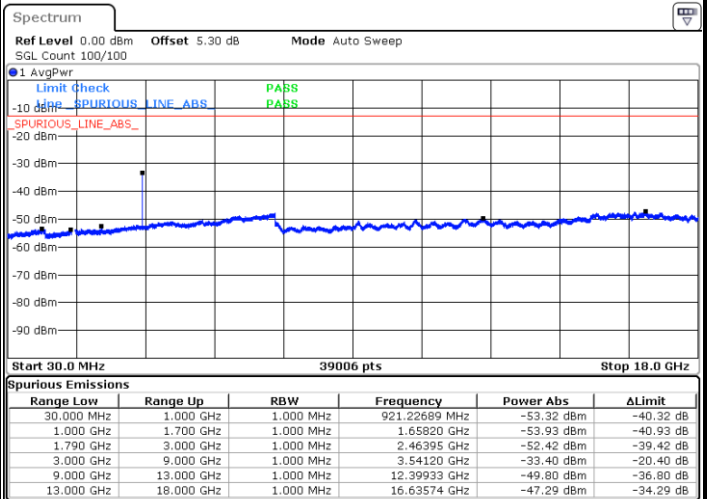

Date: 18.APR.2018 20:22:00

LTE Band 66 / 5MHz

Highest Channel / QPSK

Date: 18 APR 2018 20:29:32

Highest Channel / 16QAM

Date: 18 APR 2018 20:32:00

LTE Band 66 / 10MHz

Lowest Channel / QPSK

Date: 18 APR 2018 21:14:01

Lowest Channel / 16QAM

Date: 18 APR 2018 21:12:08

LTE Band 66 / 10MHz

Middle Channel / QPSK

Middle Channel / 16QAM

Date: 18.APR.2018 21:14:49

Date: 18.APR.2018 21:15:42

Highest Channel / QPSK

Highest Channel / 16QAM

Date: 18.APR.2018 21:23:07

Date: 18.APR.2018 21:23:49

LTE Band 66 / 15MHz

Lowest Channel / QPSK

Lowest Channel / 16QAM

Date: 18 APR 2018 21:50:45

Date: 18 APR 2018 21:49:41

Middle Channel / QPSK

Middle Channel / 16QAM

Date: 18 APR 2018 21:37:56

Date: 18 APR 2018 21:37:09

LTE Band 66 / 15MHz

Highest Channel / QPSK

Date: 18 APR 2018 21:46:15