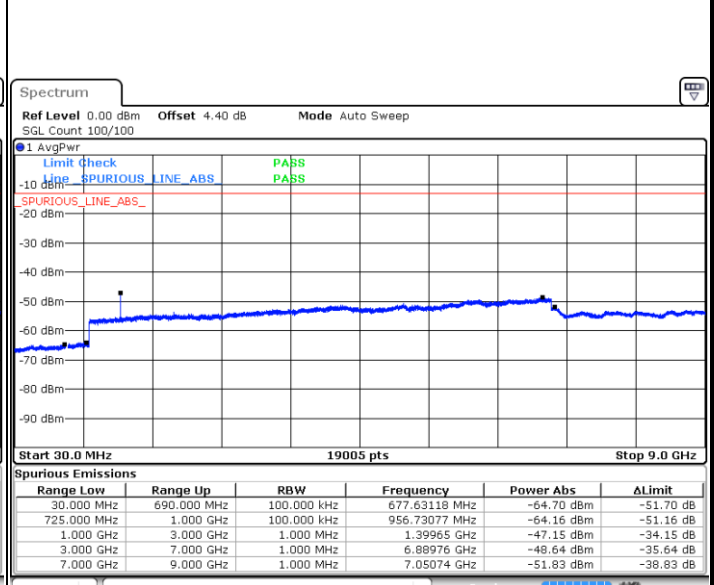

Date: 17.APR.2018 10:38:35

Date: 17.APR.2018 10:39:01

Middle Channel / QPSK

Middle Channel / 16QAM

Date: 17.APR.2018 10:39:57

Date: 17.APR.2018 10:40:29

LTE Band 12 / 5MHz

Highest Channel / QPSK

Date: 17 APR 2018 10:41:37

Highest Channel / 16QAM

Date: 17 APR 2018 10:42:06

LTE Band 12 / 10MHz

Lowest Channel / QPSK

Date: 17 APR 2018 10:31:47

Lowest Channel / 16QAM

Date: 17 APR 2018 10:31:09

LTE Band 12 / 10MHz

Middle Channel / QPSK

Date: 17.APR.2018 10:29:20

Middle Channel / 16QAM

Date: 17.APR.2018 10:29:46

Highest Channel / QPSK

Date: 17.APR.2018 10:28:45

Highest Channel / 16QAM

Date: 17.APR.2018 10:28:19

LTE Band 13 / 5MHz

Lowest Channel / QPSK

Lowest Channel / 16QAM

Middle Channel / QPSK

Middle Channel / 16QAM

LTE Band 13 / 5MHz

Highest Channel / QPSK