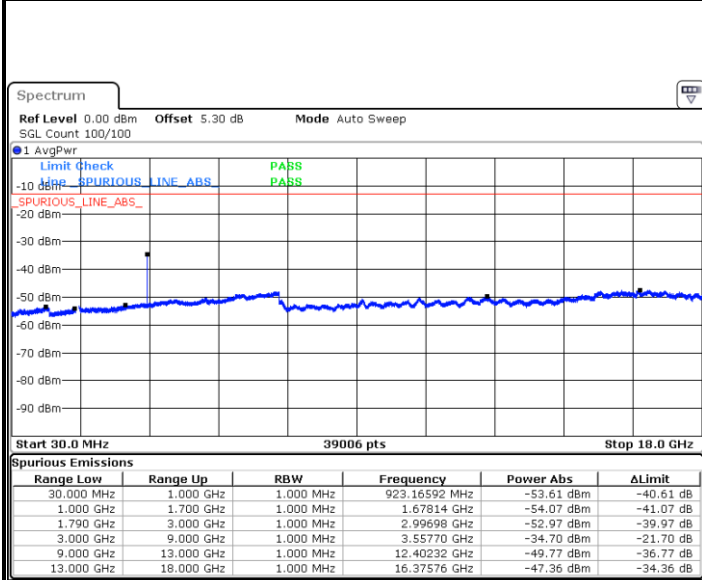

Highest Channel / 16QAM

LTE Band 13 / 10MHz

Middle Channel / QPSK

Middle Channel / 16QAM

LTE Band 66 / 1.4MHz

Lowest Channel / QPSK

Lowest Channel / 16QAM

Date: 18.APR.2018 19:21:54

Date: 18.APR.2018 19:19:55

Middle Channel / QPSK

Middle Channel / 16QAM

Date: 18.APR.2018 19:12:12

Date: 18.APR.2018 19:10:48

LTE Band 66 / 1.4MHz

Highest Channel / QPSK

Date: 18 APR 2018 19:03:16

Highest Channel / 16QAM

Date: 18 APR 2018 19:05:31

LTE Band 66 / 3MHz

Lowest Channel / QPSK

Date: 18 APR 2018 19:33:36

Lowest Channel / 16QAM

Date: 18 APR 2018 19:32:27

LTE Band 66 / 3MHz