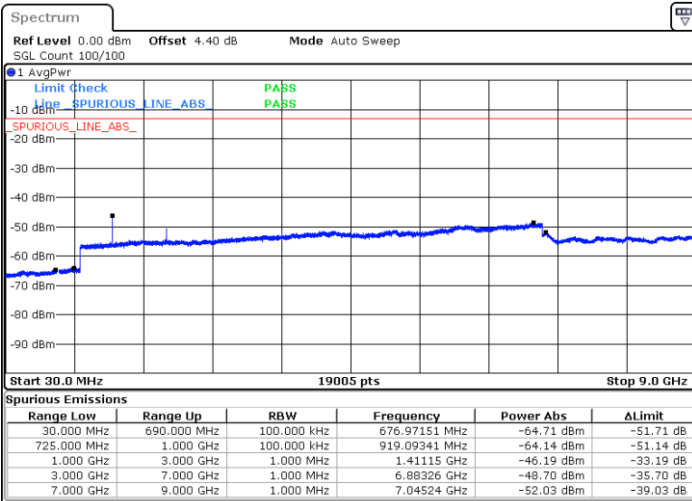

Date: 17.APR.2018 11:04:50

Highest Channel / QPSK

Highest Channel / 16QAM

Date: 17.APR.2018 11:05:48

Date: 17.APR.2018 11:06:14

LTE Band 12 / 5MHz

Lowest Channel / QPSK

Lowest Channel / 16QAM

Date: 17.APR.2018 10:38:35

Date: 17.APR.2018 10:39:01

Middle Channel / QPSK

Middle Channel / 16QAM

Date: 17.APR.2018 10:39:57

Date: 17.APR.2018 10:40:29

LTE Band 12 / 5MHz

Highest Channel / QPSK