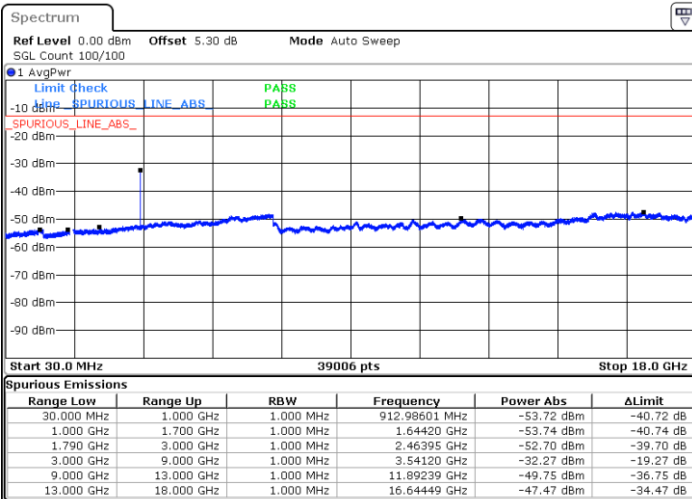

Date: 18.APR.2018 20:22:00

LTE Band 66 / 5MHz

Highest Channel / QPSK

Date: 18 APR 2018 20:29:32

Highest Channel / 16QAM

Date: 18 APR 2018 20:32:00

LTE Band 66 / 10MHz

Lowest Channel / QPSK

Date: 18 APR 2018 21:14:01

Lowest Channel / 16QAM

Date: 18 APR 2018 21:12:08

LTE Band 66 / 10MHz

Middle Channel / QPSK

Middle Channel / 16QAM

Date: 18.APR.2018 21:14:49

Date: 18.APR.2018 21:15:42

Highest Channel / QPSK

Highest Channel / 16QAM

Date: 18.APR.2018 21:23:07

Date: 18.APR.2018 21:23:49

LTE Band 66 / 15MHz

Lowest Channel / QPSK

Lowest Channel / 16QAM

Date: 18 APR 2018 21:50:45

Date: 18 APR 2018 21:49:41

Middle Channel / QPSK

Middle Channel / 16QAM

Date: 18 APR 2018 21:37:56

Date: 18 APR 2018 21:37:09

LTE Band 66 / 15MHz

Highest Channel / QPSK

Date: 18 APR 2018 21:46:15