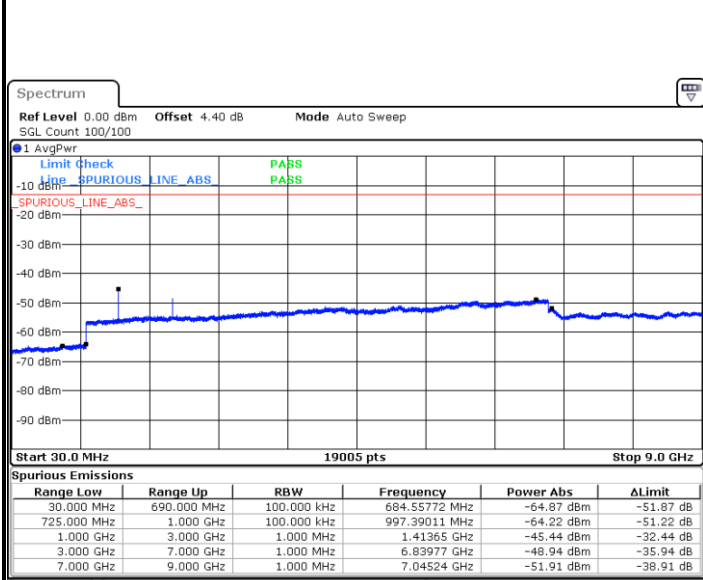

Date: 17 APR 2018 10:41:37

Highest Channel / 16QAM

Date: 17 APR 2018 10:42:06

LTE Band 12 / 10MHz

Lowest Channel / QPSK

Date: 17 APR 2018 10:31:47

Lowest Channel / 16QAM

Date: 17 APR 2018 10:31:09

LTE Band 12 / 10MHz

Middle Channel / QPSK

Date: 17.APR.2018 10:29:20

Middle Channel / 16QAM

Date: 17.APR.2018 10:29:46

Highest Channel / QPSK

Date: 17.APR.2018 10:28:45

Highest Channel / 16QAM

Date: 17.APR.2018 10:28:19

LTE Band 13 / 5MHz

Lowest Channel / QPSK

Lowest Channel / 16QAM

Middle Channel / QPSK

Middle Channel / 16QAM

LTE Band 13 / 5MHz

Highest Channel / QPSK

Highest Channel / 16QAM

LTE Band 13 / 10MHz

Middle Channel / QPSK

Middle Channel / 16QAM

LTE Band 66 / 1.4MHz

Lowest Channel / QPSK

Lowest Channel / 16QAM

Date: 18.APR.2018 19:21:54