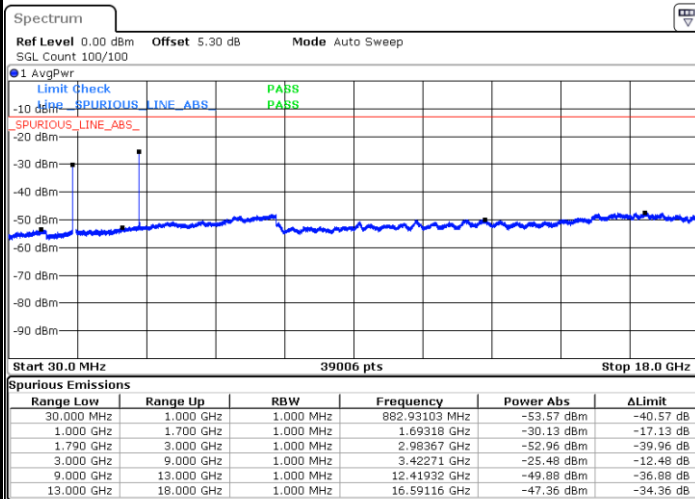

Highest Channel / QPSK

Highest Channel / 16QAM

Date: 18.APR.2018 21:23:07

Date: 18.APR.2018 21:23:49

LTE Band 66 / 15MHz

Lowest Channel / QPSK

Lowest Channel / 16QAM

Date: 18 APR 2018 21:50:45

Date: 18 APR 2018 21:49:41

Middle Channel / QPSK

Middle Channel / 16QAM

Date: 18 APR 2018 21:37:56

Date: 18 APR 2018 21:37:09

LTE Band 66 / 15MHz

Highest Channel / QPSK

Date: 18 APR 2018 21:46:15

Highest Channel / 16QAM

Date: 18 APR 2018 21:44:41

LTE Band 66 / 20MHz

Lowest Channel / QPSK

Date: 18 APR 2018 21:57:44

Lowest Channel / 16QAM

Date: 18 APR 2018 22:00:26

LTE Band 66 / 20MHz