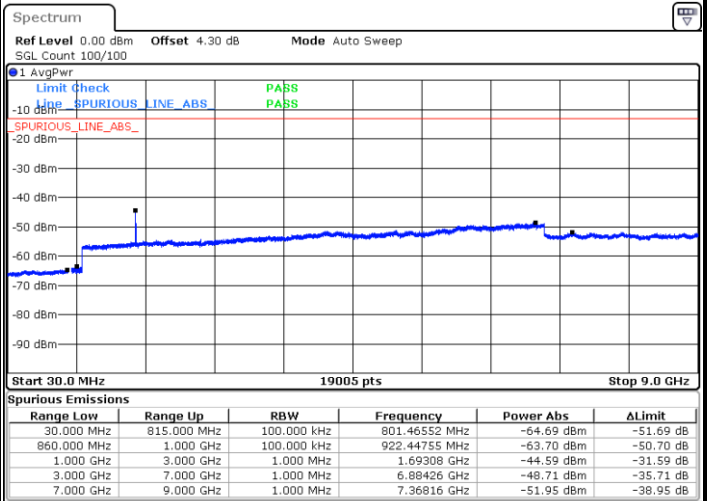

LTE Band 5 / 3MHz

Middle Channel / QPSK

Middle Channel / 16QAM

Date: 17.APR.2018 09:56:38

Date: 17.APR.2018 09:57:32

Highest Channel / QPSK

Highest Channel / 16QAM

Date: 17.APR.2018 10:05:40

Date: 17.APR.2018 10:06:35

LTE Band 5 / 5MHz

Lowest Channel / QPSK

Lowest Channel / 16QAM

Date: 17.APR.2018 10:14:38

Date: 17.APR.2018 10:15:32

Middle Channel / QPSK

Middle Channel / 16QAM

Date: 17.APR.2018 10:17:06

Date: 17.APR.2018 10:18:01

LTE Band 5 / 5MHz

Highest Channel / QPSK

Highest Channel / 16QAM

LTE Band 5 / 10MHz

Lowest Channel / QPSK

Lowest Channel / 16QAM