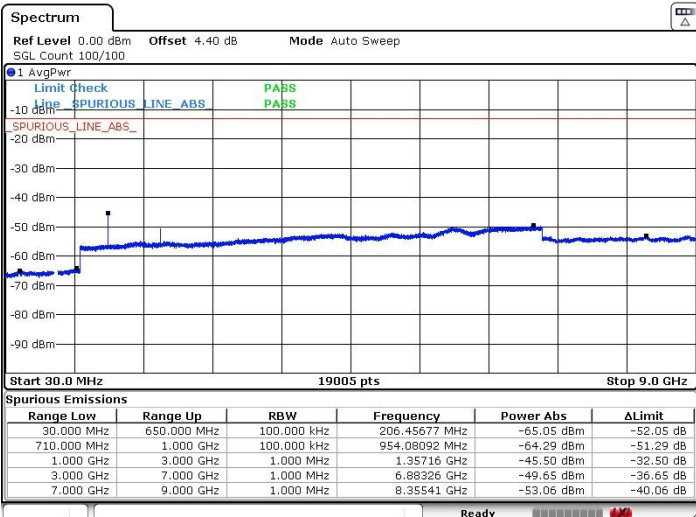

Highest Channel / 16QAM

Date: 18 APR 2018 21:44:41

LTE Band 66 / 20MHz

Lowest Channel / QPSK

Date: 18 APR 2018 21:57:44

Lowest Channel / 16QAM

Date: 18 APR 2018 22:00:26

LTE Band 66 / 20MHz

Middle Channel / QPSK

Middle Channel / 16QAM

Date: 18 APR 2018 22:09:53

Date: 18 APR 2018 22:10:49

Highest Channel / QPSK

Highest Channel / 16QAM

Date: 18 APR 2018 22:15:35

Date: 18 APR 2018 22:14:12

LTE Band 71 / 5MHz

Lowest Channel / QPSK

Lowest Channel / 16QAM

Date: 10.SEP.2018 16:23:04

Date: 10.SEP.2018 16:23:45

Middle Channel / QPSK

Middle Channel / 16QAM

Date: 10.SEP.2018 16:25:47