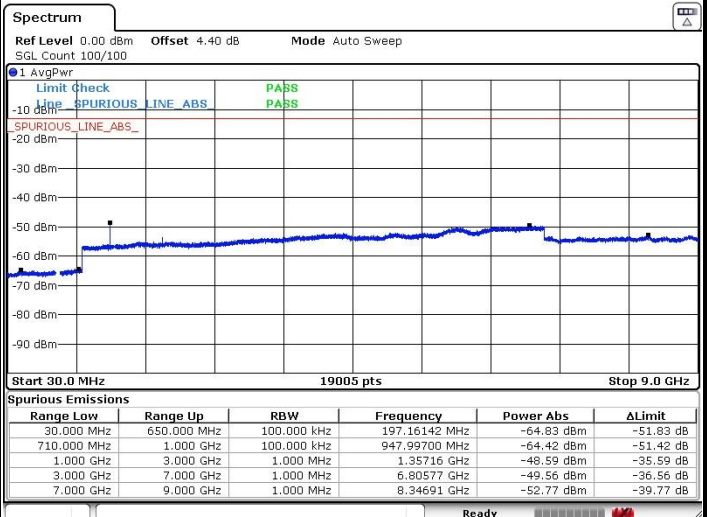

Highest Channel / 16QAM

Date: 18 APR 2018 21:44:41

LTE Band 66 / 20MHz

Lowest Channel / QPSK

Date: 18 APR 2018 21:57:44

Lowest Channel / 16QAM

Date: 18 APR 2018 22:00:26

LTE Band 66 / 20MHz

Middle Channel / QPSK

Middle Channel / 16QAM

Date: 18 APR 2018 22:09:53

Date: 18 APR 2018 22:10:49

Highest Channel / QPSK

Highest Channel / 16QAM

Date: 18 APR 2018 22:15:35

Date: 18 APR 2018 22:14:12

LTE Band 71 / 5MHz

Lowest Channel / QPSK

Lowest Channel / 16QAM

Date: 10.SEP.2018 16:23:04

Date: 10.SEP.2018 16:23:45

Middle Channel / QPSK

Middle Channel / 16QAM

Date: 10.SEP.2018 16:25:47