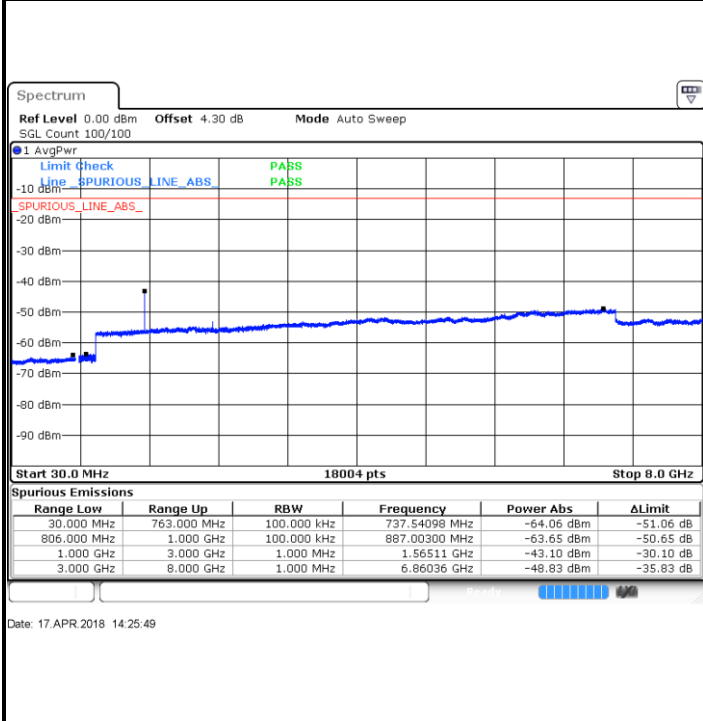

LTE Band 12 / 10MHz

Middle Channel / QPSK

Date: 17.APR.2018 10:29:20

Middle Channel / 16QAM

Date: 17.APR.2018 10:29:46

Highest Channel / QPSK

Date: 17.APR.2018 10:28:45

Highest Channel / 16QAM

Date: 17.APR.2018 10:28:19

LTE Band 13 / 5MHz

Lowest Channel / QPSK

Lowest Channel / 16QAM

Middle Channel / QPSK

Middle Channel / 16QAM

LTE Band 13 / 5MHz

Highest Channel / QPSK

Highest Channel / 16QAM

LTE Band 13 / 10MHz

Middle Channel / QPSK

Middle Channel / 16QAM

LTE Band 66 / 1.4MHz

Lowest Channel / QPSK

Lowest Channel / 16QAM

Date: 18.APR.2018 19:21:54

Date: 18.APR.2018 19:19:55

Middle Channel / QPSK

Middle Channel / 16QAM

Date: 18.APR.2018 19:12:12

Date: 18.APR.2018 19:10:48

LTE Band 66 / 1.4MHz

Highest Channel / QPSK

Date: 18 APR 2018 19:03:16