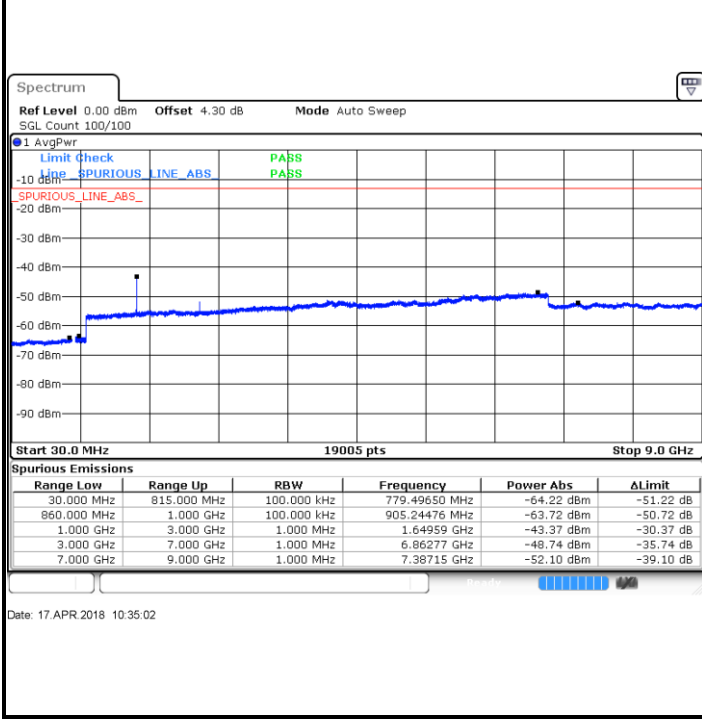

Date: 17.APR.2018 10:06:35

LTE Band 5 / 5MHz

Lowest Channel / QPSK

Lowest Channel / 16QAM

Date: 17.APR.2018 10:14:38

Date: 17.APR.2018 10:15:32

Middle Channel / QPSK

Middle Channel / 16QAM

Date: 17.APR.2018 10:17:06

Date: 17.APR.2018 10:18:01

LTE Band 5 / 5MHz

Highest Channel / QPSK

Highest Channel / 16QAM

LTE Band 5 / 10MHz

Lowest Channel / QPSK

Lowest Channel / 16QAM

LTE Band 5 / 10MHz

Middle Channel / QPSK

Middle Channel / 16QAM

Date: 17.APR.2018 10:37:30

Date: 17.APR.2018 10:38:24

Highest Channel / QPSK

Highest Channel / 16QAM

Date: 17.APR.2018 10:46:28

Date: 17.APR.2018 10:47:22

LTE Band 12 / 1.4MHz

Lowest Channel / QPSK

Date: 17.APR.2018 11:12:35

Lowest Channel / 16QAM

Date: 17.APR.2018 11:13:04

Middle Channel / QPSK

Date: 17.APR.2018 11:14:09