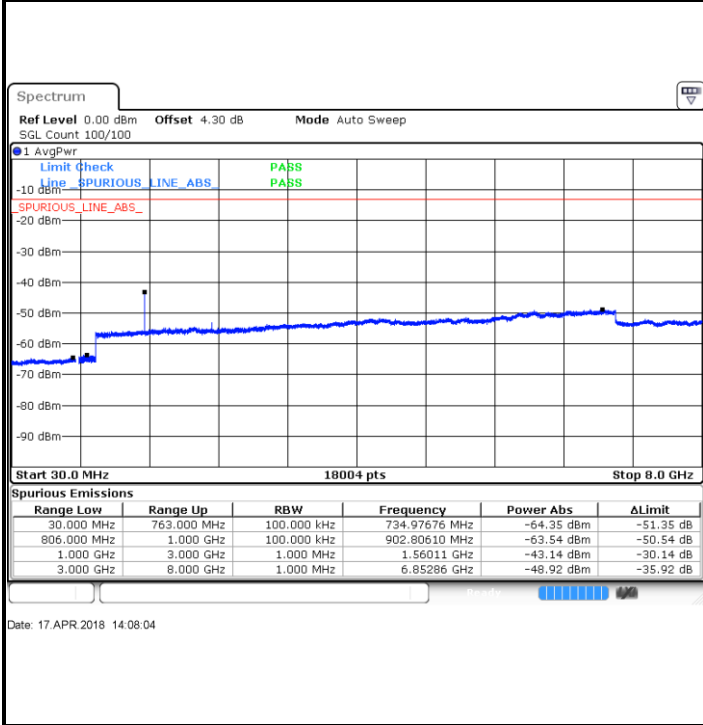

LTE Band 12 / 10MHz

Middle Channel / QPSK

Date: 17.APR.2018 10:29:20

Middle Channel / 16QAM

Date: 17.APR.2018 10:29:46

Highest Channel / QPSK

Date: 17.APR.2018 10:28:45

Highest Channel / 16QAM

Date: 17.APR.2018 10:28:19

LTE Band 13 / 5MHz

Lowest Channel / QPSK

Lowest Channel / 16QAM

Middle Channel / QPSK

Middle Channel / 16QAM

LTE Band 13 / 5MHz

Highest Channel / QPSK

Highest Channel / 16QAM

LTE Band 13 / 10MHz

Middle Channel / QPSK

Middle Channel / 16QAM

LTE Band 66 / 1.4MHz

Lowest Channel / QPSK

Lowest Channel / 16QAM

Date: 18.APR.2018 19:21:54

Date: 18.APR.2018 19:19:55

Middle Channel / QPSK

Middle Channel / 16QAM

Date: 18.APR.2018 19:12:12

Date: 18.APR.2018 19:10:48

LTE Band 66 / 1.4MHz

Highest Channel / QPSK

Date: 18 APR 2018 19:03:16