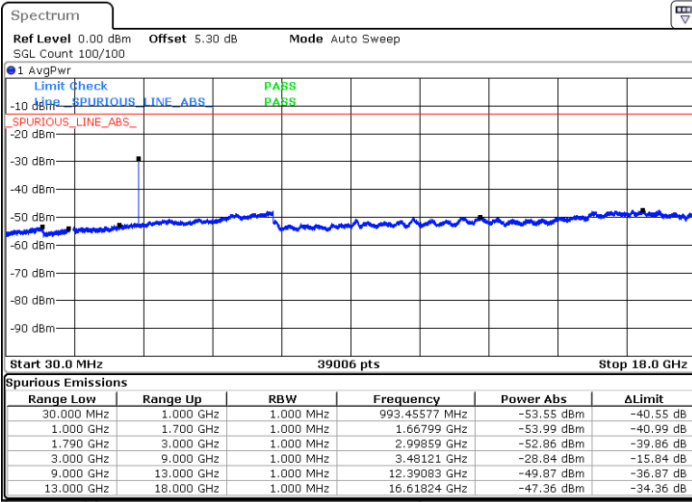

Date: 18.APR.2018 20:22:00

LTE Band 66 / 5MHz

Highest Channel / QPSK

Date: 18 APR 2018 20:29:32

Highest Channel / 16QAM

Date: 18 APR 2018 20:32:00

LTE Band 66 / 10MHz

Lowest Channel / QPSK

Date: 18 APR 2018 21:14:01

Lowest Channel / 16QAM

Date: 18 APR 2018 21:12:08

LTE Band 66 / 10MHz

Middle Channel / QPSK

Middle Channel / 16QAM

Date: 18.APR.2018 21:14:49

Date: 18.APR.2018 21:15:42

Highest Channel / QPSK

Highest Channel / 16QAM

Date: 18.APR.2018 21:23:07

Date: 18.APR.2018 21:23:49

LTE Band 66 / 15MHz

Lowest Channel / QPSK

Lowest Channel / 16QAM

Date: 18 APR 2018 21:50:45

Date: 18 APR 2018 21:49:41

Middle Channel / QPSK

Middle Channel / 16QAM

Date: 18 APR 2018 21:37:56

Date: 18 APR 2018 21:37:09

LTE Band 66 / 15MHz

Highest Channel / QPSK

Date: 18 APR 2018 21:46:15