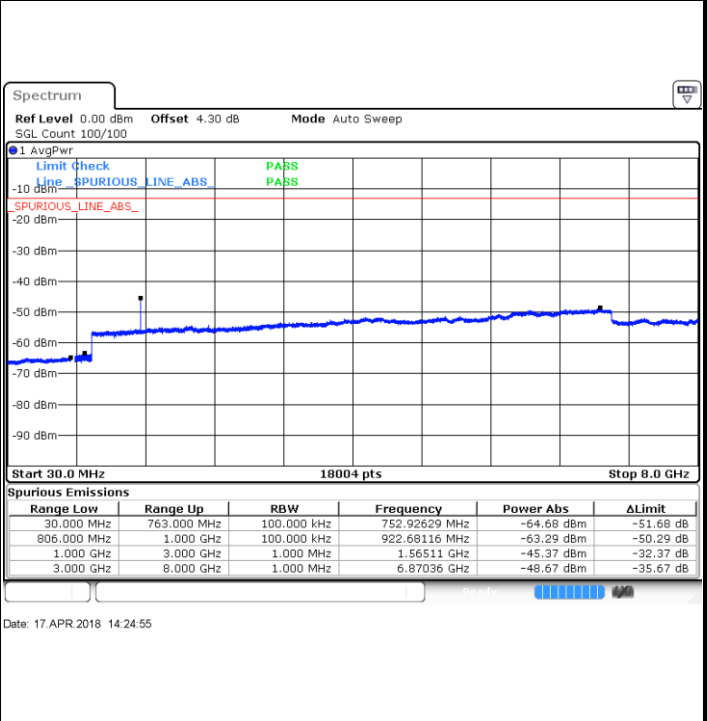

LTE Band 12 / 10MHz

Middle Channel / QPSK

Date: 17.APR.2018 10:29:20

Middle Channel / 16QAM

Date: 17.APR.2018 10:29:46

Highest Channel / QPSK

Date: 17.APR.2018 10:28:45

Highest Channel / 16QAM

Date: 17.APR.2018 10:28:19

LTE Band 13 / 5MHz

Lowest Channel / QPSK

Lowest Channel / 16QAM

Middle Channel / QPSK

Middle Channel / 16QAM

LTE Band 13 / 5MHz

Highest Channel / QPSK

Highest Channel / 16QAM

LTE Band 13 / 10MHz

Middle Channel / QPSK

Middle Channel / 16QAM

LTE Band 66 / 1.4MHz

Lowest Channel / QPSK

Lowest Channel / 16QAM

Date: 18.APR.2018 19:21:54

Date: 18.APR.2018 19:19:55

Middle Channel / QPSK

Middle Channel / 16QAM

Date: 18.APR.2018 19:12:12

Date: 18.APR.2018 19:10:48

LTE Band 66 / 1.4MHz

Highest Channel / QPSK

Date: 18 APR 2018 19:03:16