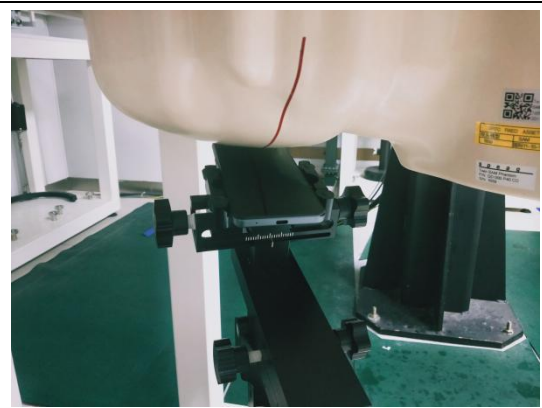

## SETUP PHOTOGRAPH

Left Cheek

Left Tilt

Right Cheek

Right Tilt

Back(10mm)

Front(10mm)

Top(10mm)

Bottom(10mm)

Left(10mm)

Right(10mm)

Back(15mm)

Front(15mm)

Modify product

Left Cheek

Left Tilt