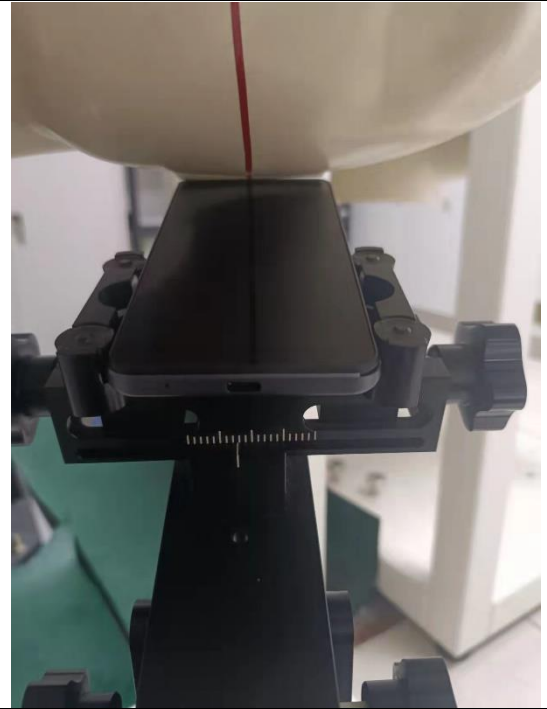

## SETUP PHOTOGRAPH

Left Cheek

Left Tilt

Right Cheek

Right Tilt

Back(10mm)

Front(10mm)

Top(10mm)

Bottom(10mm)

Left(10mm)

Right(10mm)

Back(15mm)

Front(15mm)

Modify product

Left Cheek

Left Tilt