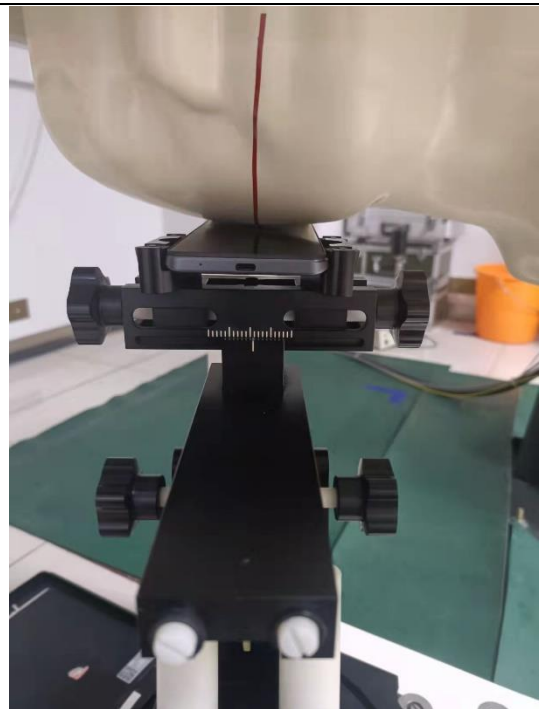

## SETUP PHOTOGRAPH

Left Cheek

Left Tilt

Right Cheek

Right Tilt

Back(10mm)

Front(10mm)

Top(10mm)

Bottom(10mm)

Left(10mm)

Right(10mm)

Back(15mm)

Front(15mm)

Modify product

Left Cheek

Left Tilt

Right Cheek

Right Tilt

Back(15mm)

Front(15mm)

10mm Spacer