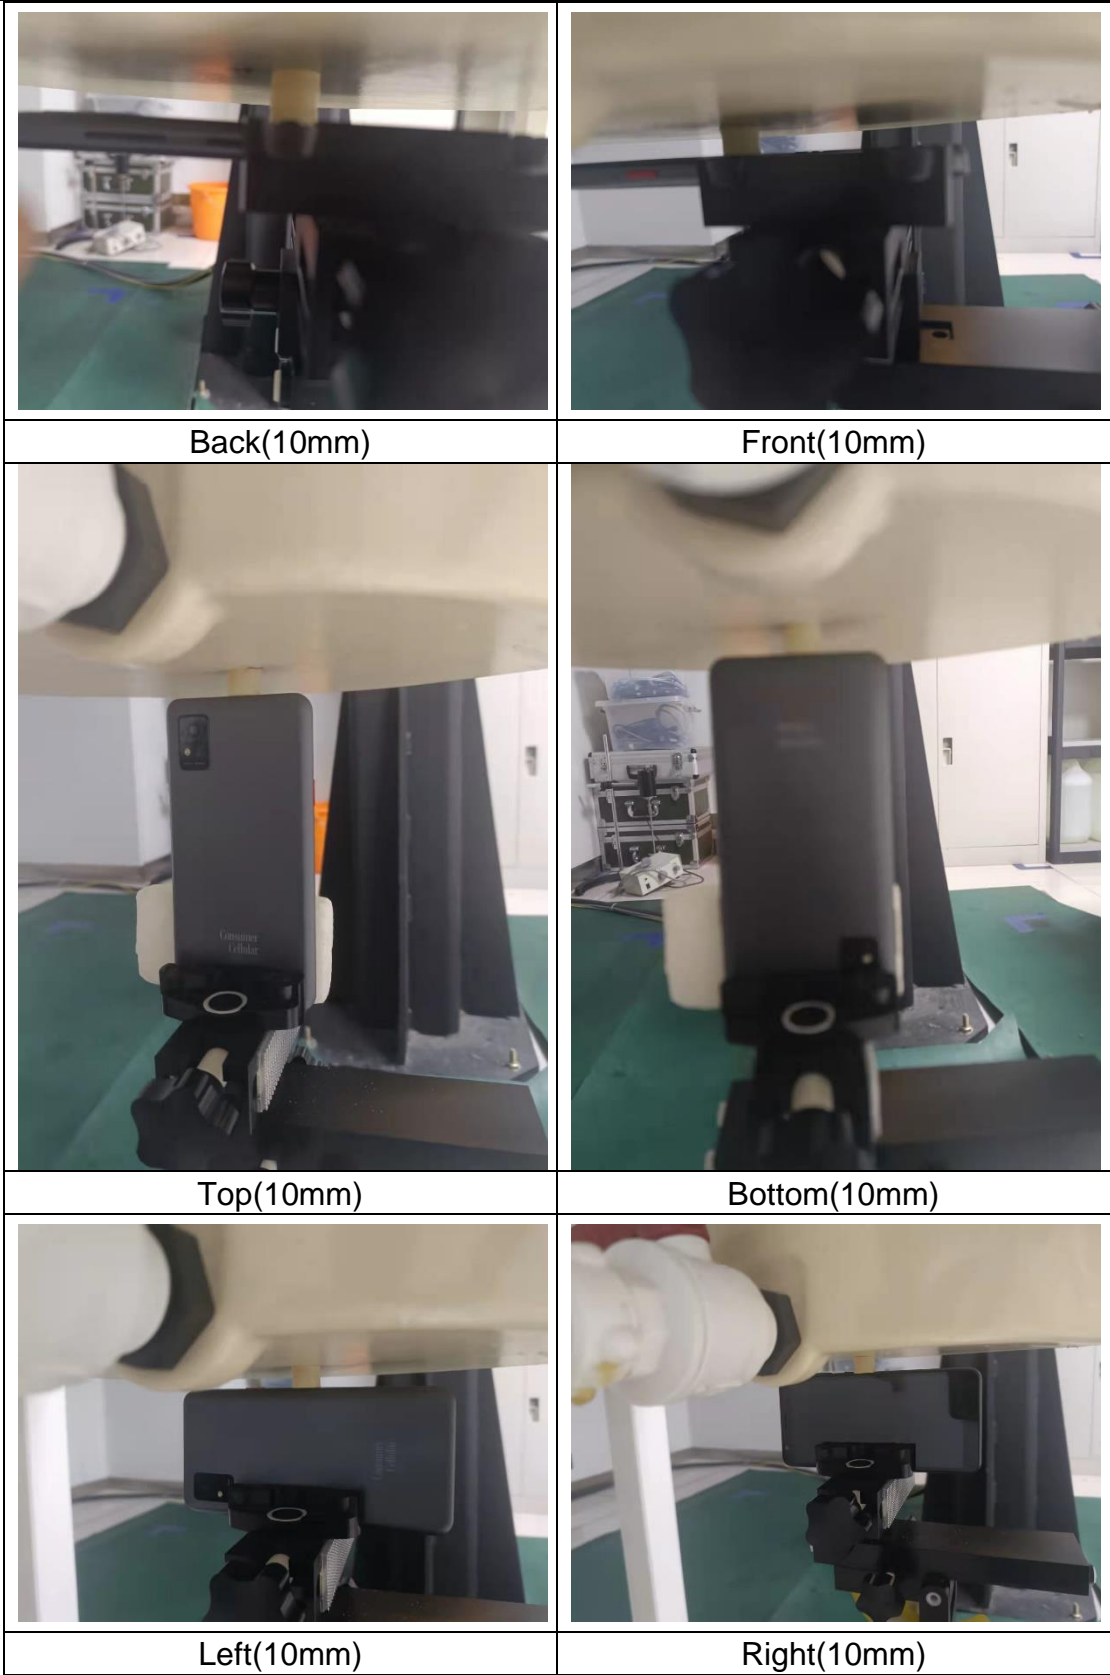

## SETUP PHOTOGRAPH

Left Cheek

Left Tilt

Right Cheek

Right Tilt

Back(10mm)

Front(10mm)

Top(10mm)

Bottom(10mm)

Left(10mm)

Right(10mm)

Back(15mm)

Front(15mm)

Modify product

Left Cheek

Left Tilt

Right Cheek

Right Tilt

Back(15mm)

Front(15mm)

10mm Spacer