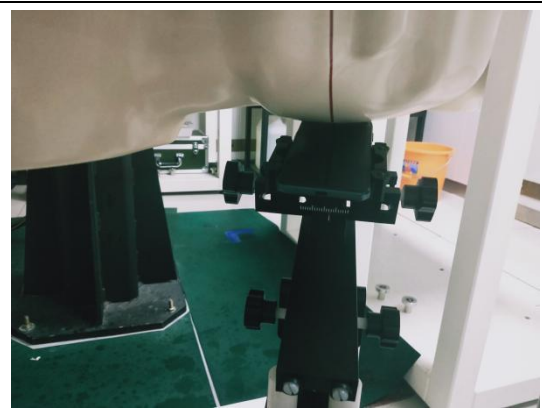

## SETUP PHOTOGRAPH

Left Cheek

Left Tilt

Right Cheek

Right Tilt

Back(10mm)

Front(10mm)

Top(10mm)

Bottom(10mm)

Left(10mm)

Right(10mm)

Back(15mm)

Front(15mm)

Modify product

Left Cheek

Left Tilt

Right Cheek

Right Tilt

Back(15mm)

Front(15mm)

10mm Spacer