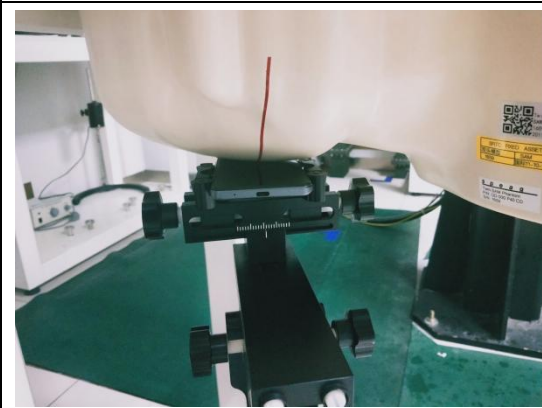

## SETUP PHOTOGRAPH

Left Cheek

Left Tilt

Right Cheek

Right Tilt

Back(10mm)

Front(10mm)

Top(10mm)

Bottom(10mm)

Left(10mm)

Right(10mm)

Back(15mm)

Front(15mm)

Modify product

Left Cheek

Left Tilt