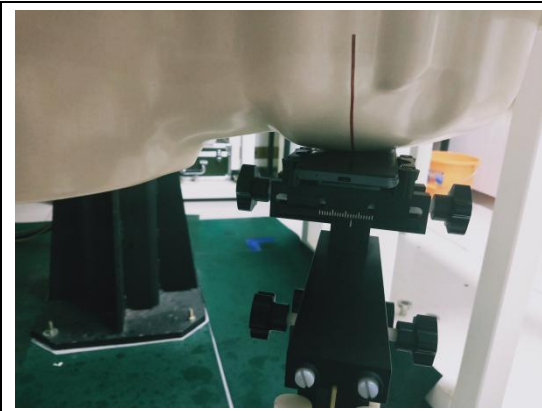

## SETUP PHOTOGRAPH

Left Cheek

Left Tilt

Right Cheek

Right Tilt

Back(10mm)

Front(10mm)

Top(10mm)

Bottom(10mm)

Left(10mm)

Right(10mm)

Back(15mm)

Front(15mm)

Modify product

Left Cheek

Left Tilt

Right Cheek

Right Tilt

Back(15mm)

Front(15mm)

10mm Spacer