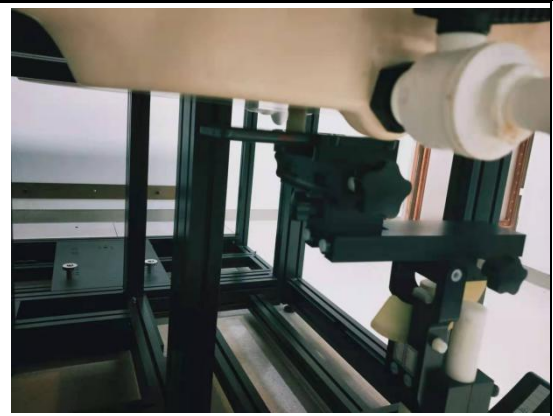

## SETUP PHOTOGRAPH

Left Cheek

Left Tilt

Right Cheek

Right Tilt

Back(10mm)

Front(10mm)

Top(10mm)

Bottom(10mm)

Left(10mm)

Right(10mm)

Back(15mm)

Front(15mm)

Modify product

Left Cheek

Left Tilt