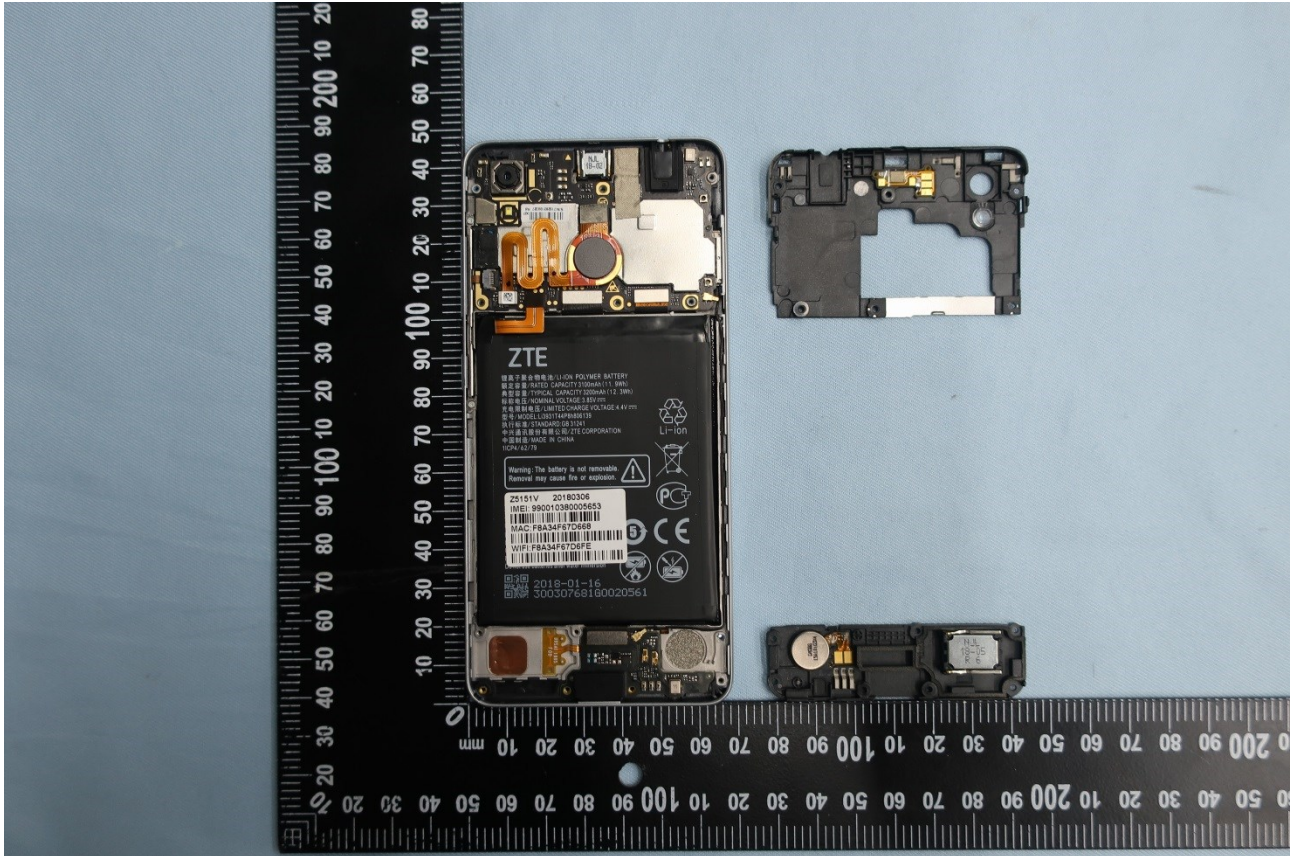

### 3. Internal Photograph of EUT

Brand Name: ZTE / Model Name: Z5151V

Brand Name: ZTE / Model Name: Z5151V

Brand Name: ZTE / Model Name: Z5151V

Brand Name: ZTE / Model Name: Z5151V

Brand Name: ZTE / Model Name: Z5151V

Brand Name: ZTE / Model Name: Z5151V

Brand Name: ZTE / Model Name: Z5151V

Brand Name: ZTE / Model Name: Z5151V

Brand Name: ZTE / Model Name: Z5151V

Brand Name: ZTE / Model Name: Z5151V

Brand Name: ZTE / Model Name: Z5151V