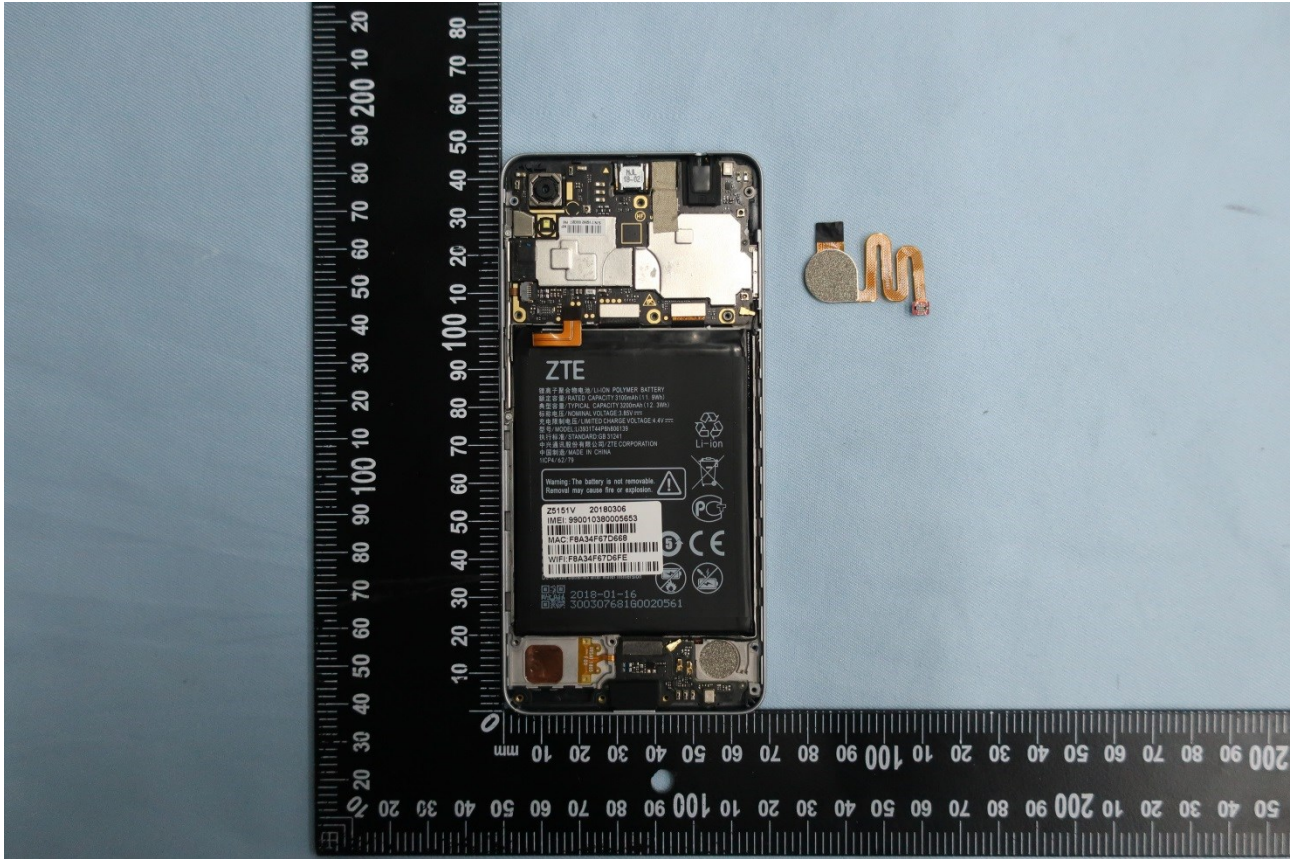

### 3. Internal Photograph of EUT

Brand Name: ZTE / Model Name: Z5151V

Brand Name: ZTE / Model Name: Z5151V

Brand Name: ZTE / Model Name: Z5151V

Brand Name: ZTE / Model Name: Z5151V

Brand Name: ZTE / Model Name: Z5151V

Brand Name: ZTE / Model Name: Z5151V

Brand Name: ZTE / Model Name: Z5151V

Brand Name: ZTE / Model Name: Z5151V

Brand Name: ZTE / Model Name: Z5151V

Brand Name: ZTE / Model Name: Z5151V

Brand Name: ZTE / Model Name: Z5151V