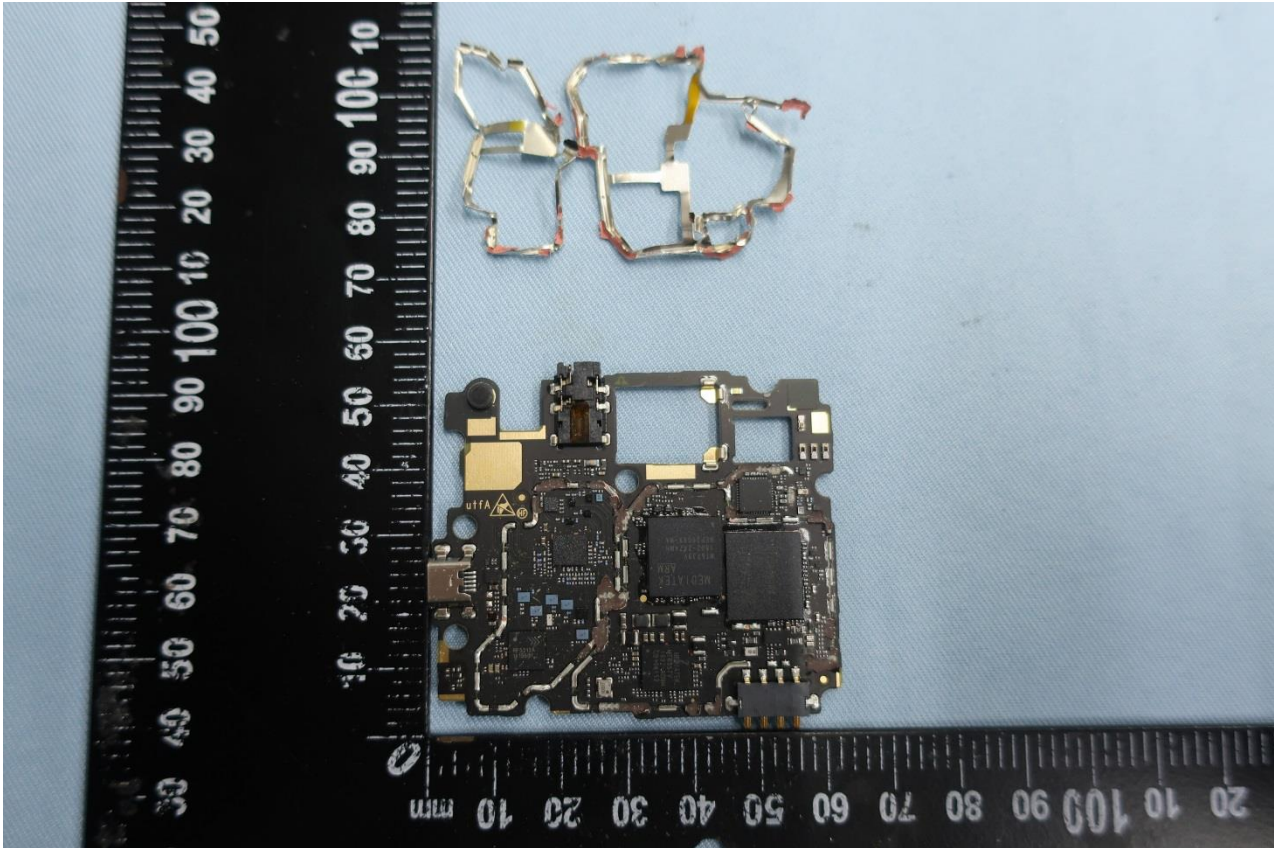

3. Internal Photograph of EUT

Brand Name: ZTE / Model Name: Z3352CA

Brand Name: ZTE / Model Name: Z3352CA

Brand Name: ZTE / Model Name: Z3352CA

Brand Name: ZTE / Model Name: Z3352CA

Brand Name: ZTE / Model Name: Z3352CA

Brand Name: ZTE / Model Name: Z3352CA

Brand Name: ZTE / Model Name: Z3352CA

Brand Name: ZTE / Model Name: Z3352CA

Brand Name: ZTE / Model Name: Z3352CA

Brand Name: ZTE / Model Name: Z3352CA

Brand Name: ZTE / Model Name: Z3352CA