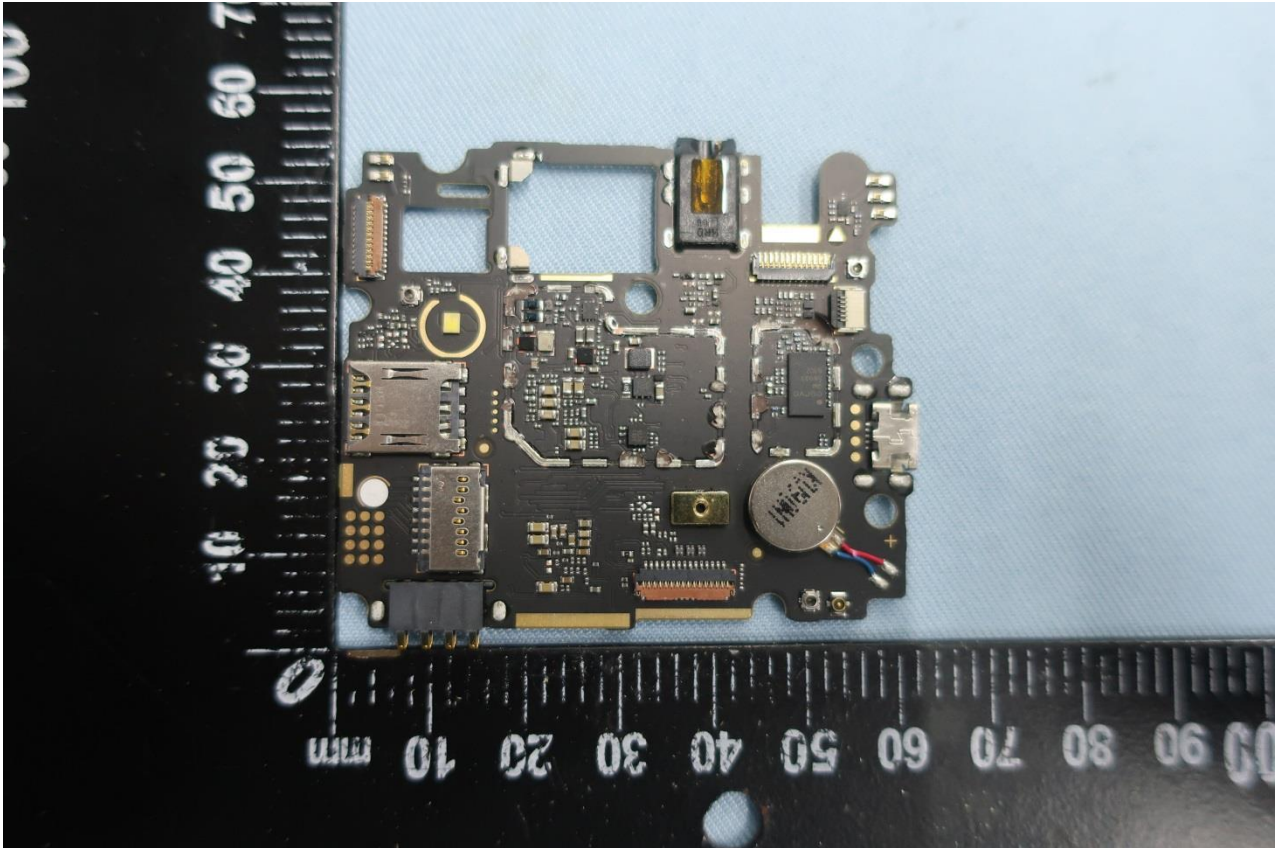

3. Internal Photograph of EUT

Brand Name: ZTE / Model Name: Z3352CA

Brand Name: ZTE / Model Name: Z3352CA

Brand Name: ZTE / Model Name: Z3352CA

Brand Name: ZTE / Model Name: Z3352CA

Brand Name: ZTE / Model Name: Z3352CA

Brand Name: ZTE / Model Name: Z3352CA

Brand Name: ZTE / Model Name: Z3352CA

Brand Name: ZTE / Model Name: Z3352CA

Brand Name: ZTE / Model Name: Z3352CA

Brand Name: ZTE / Model Name: Z3352CA

Brand Name: ZTE / Model Name: Z3352CA