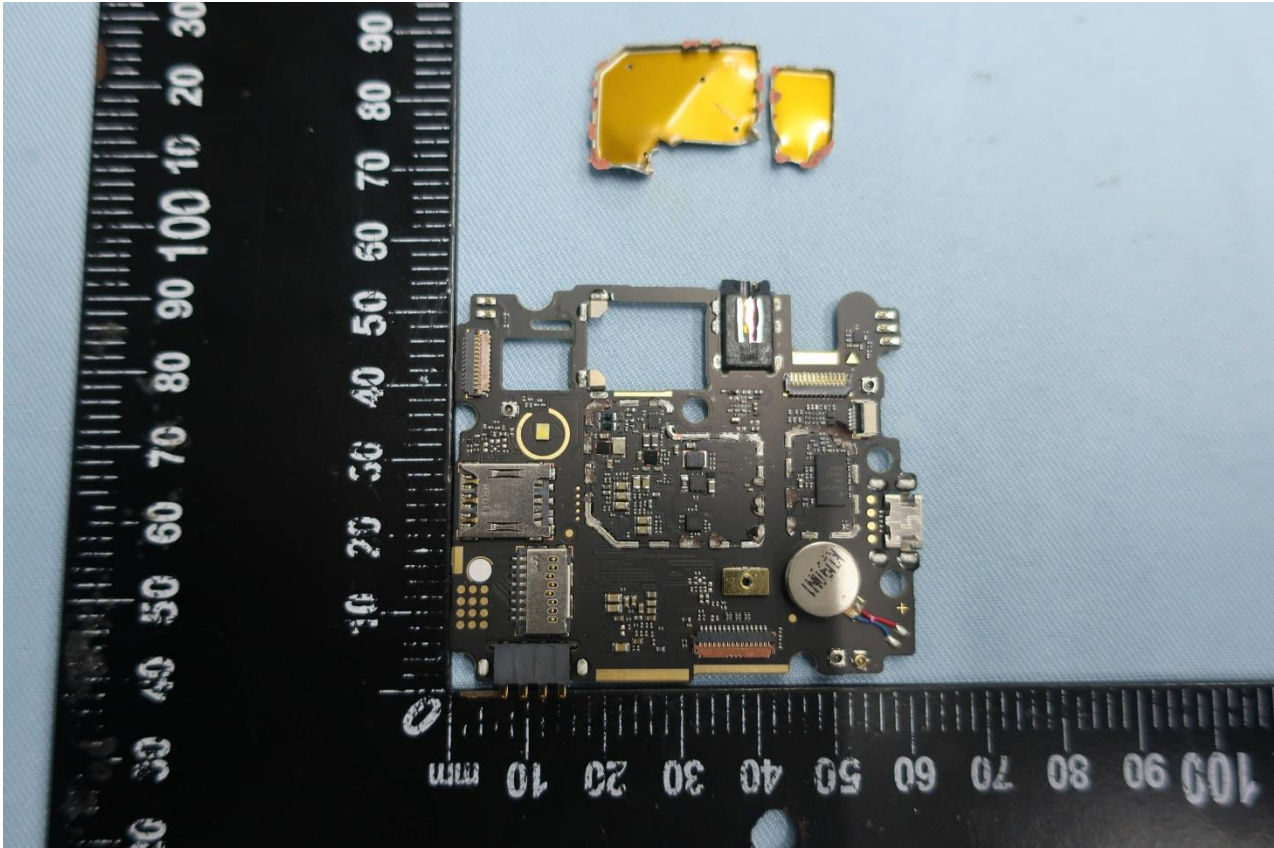

3. Internal Photograph of EUT

Brand Name: ZTE / Model Name: Z3352CA

Brand Name: ZTE / Model Name: Z3352CA

Brand Name: ZTE / Model Name: Z3352CA

Brand Name: ZTE / Model Name: Z3352CA

Brand Name: ZTE / Model Name: Z3352CA

Brand Name: ZTE / Model Name: Z3352CA

Brand Name: ZTE / Model Name: Z3352CA

Brand Name: ZTE / Model Name: Z3352CA

Brand Name: ZTE / Model Name: Z3352CA

Brand Name: ZTE / Model Name: Z3352CA

Brand Name: ZTE / Model Name: Z3352CA