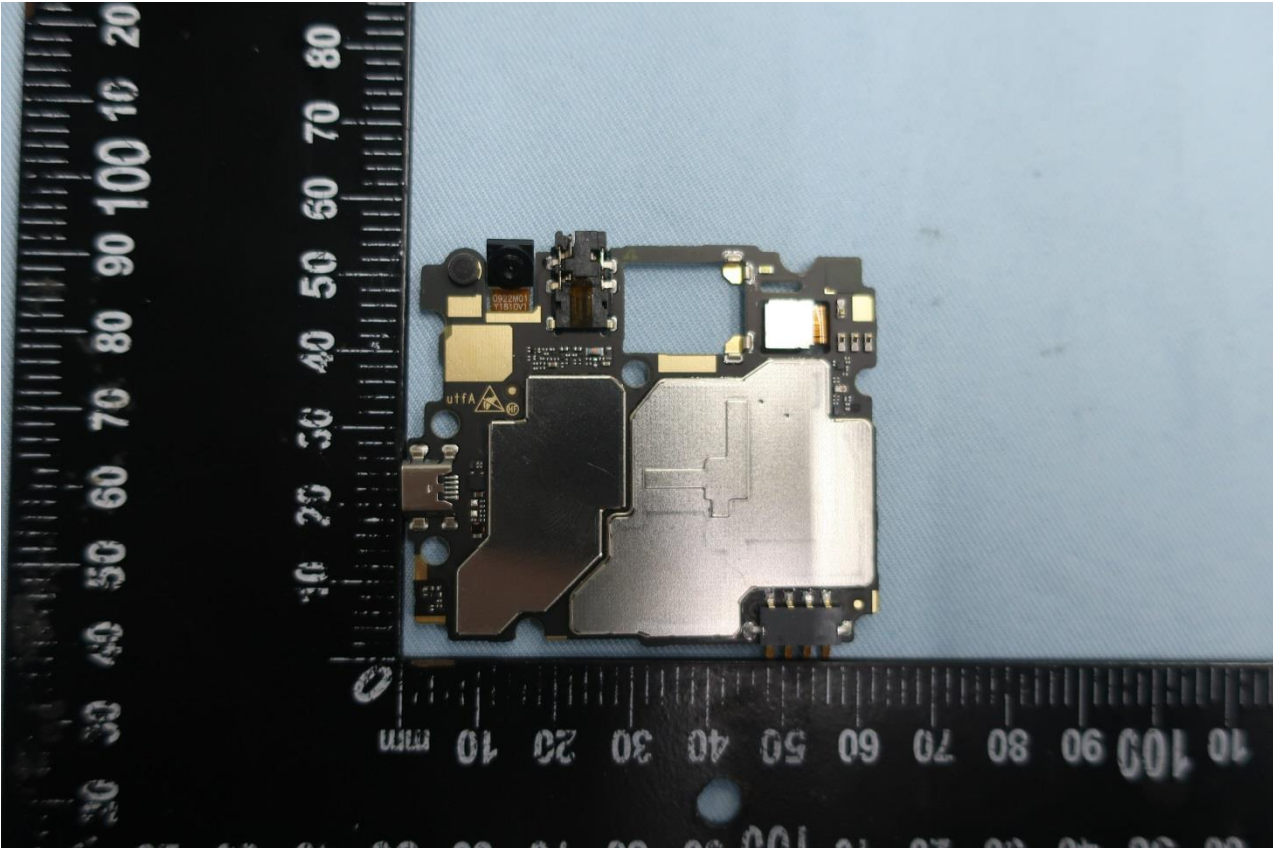

3. Internal Photograph of EUT

Brand Name: ZTE / Model Name: Z3352CA

Brand Name: ZTE / Model Name: Z3352CA

Brand Name: ZTE / Model Name: Z3352CA

Brand Name: ZTE / Model Name: Z3352CA

Brand Name: ZTE / Model Name: Z3352CA

Brand Name: ZTE / Model Name: Z3352CA

Brand Name: ZTE / Model Name: Z3352CA

Brand Name: ZTE / Model Name: Z3352CA

Brand Name: ZTE / Model Name: Z3352CA

Brand Name: ZTE / Model Name: Z3352CA

Brand Name: ZTE / Model Name: Z3352CA