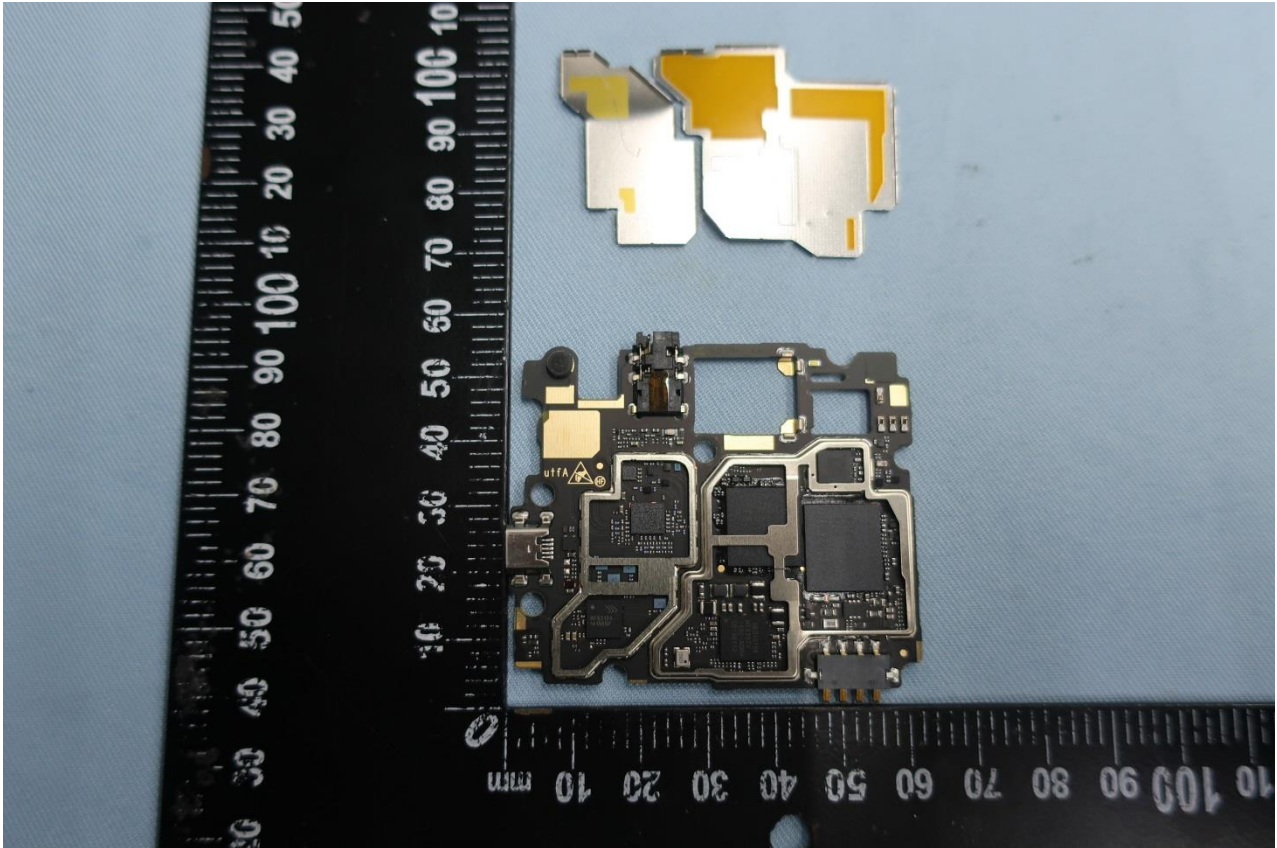

3. Internal Photograph of EUT

Brand Name: ZTE / Model Name: Z3352CA

Brand Name: ZTE / Model Name: Z3352CA

Brand Name: ZTE / Model Name: Z3352CA

Brand Name: ZTE / Model Name: Z3352CA

Brand Name: ZTE / Model Name: Z3352CA

Brand Name: ZTE / Model Name: Z3352CA

Brand Name: ZTE / Model Name: Z3352CA

Brand Name: ZTE / Model Name: Z3352CA

Brand Name: ZTE / Model Name: Z3352CA

Brand Name: ZTE / Model Name: Z3352CA

Brand Name: ZTE / Model Name: Z3352CA