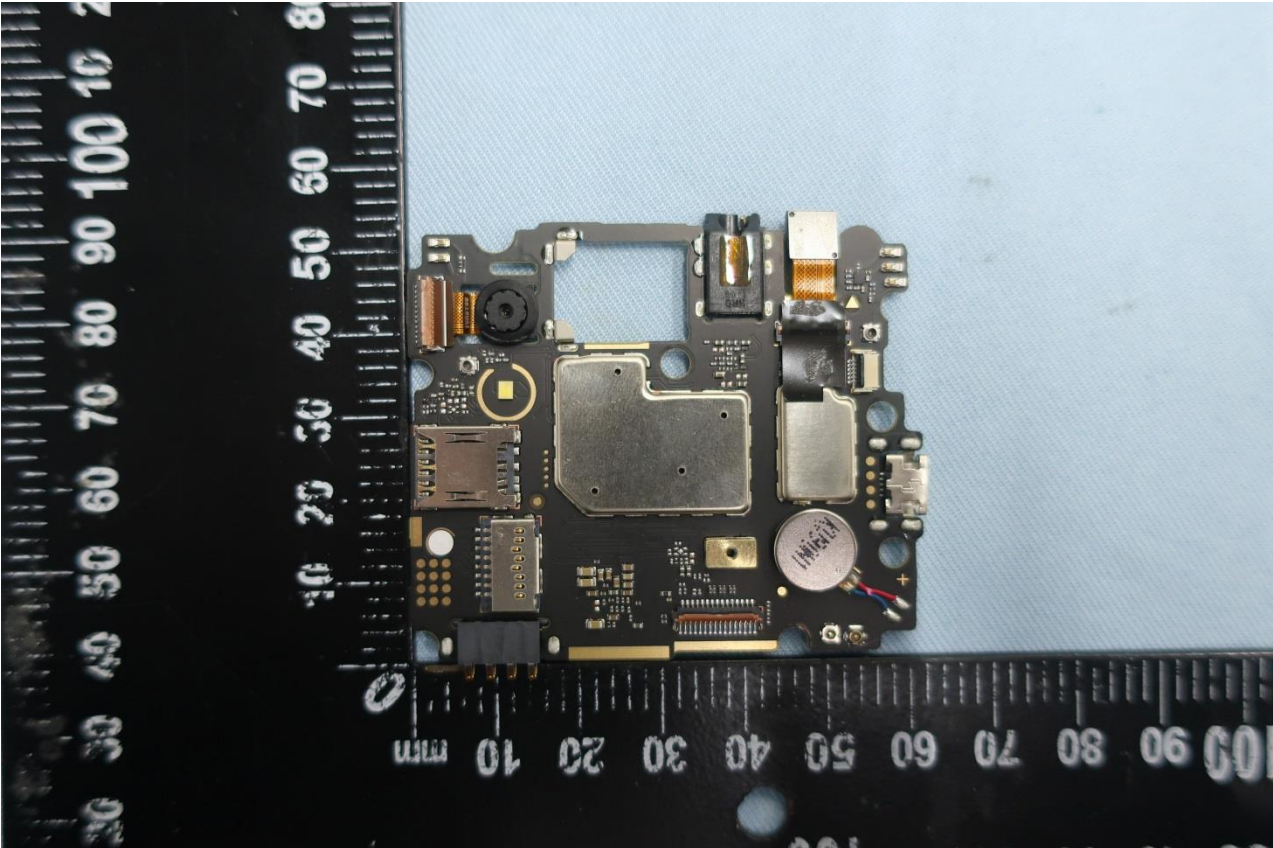

3. Internal Photograph of EUT

Brand Name: ZTE / Model Name: Z3352CA

Brand Name: ZTE / Model Name: Z3352CA

Brand Name: ZTE / Model Name: Z3352CA

Brand Name: ZTE / Model Name: Z3352CA

Brand Name: ZTE / Model Name: Z3352CA

Brand Name: ZTE / Model Name: Z3352CA

Brand Name: ZTE / Model Name: Z3352CA

Brand Name: ZTE / Model Name: Z3352CA

Brand Name: ZTE / Model Name: Z3352CA

Brand Name: ZTE / Model Name: Z3352CA

Brand Name: ZTE / Model Name: Z3352CA