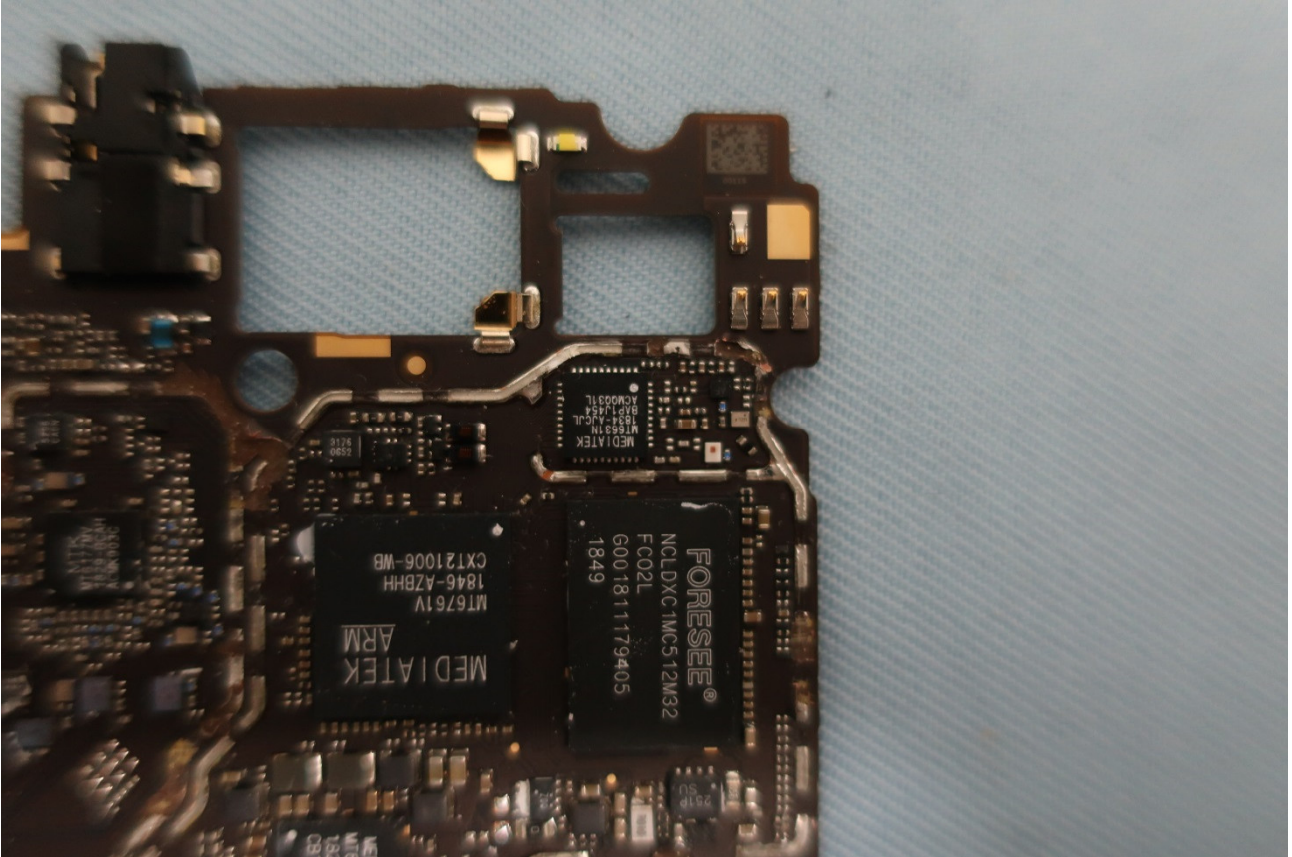

Brand Name: ZTE / Model Name: Z3153V

Brand Name: ZTE / Model Name: Z3153V

Brand Name: ZTE / Model Name: Z3153V

Brand Name: ZTE / Model Name: Z3153V

Brand Name: ZTE / Model Name: Z3153V

Brand Name: ZTE / Model Name: Z3153V