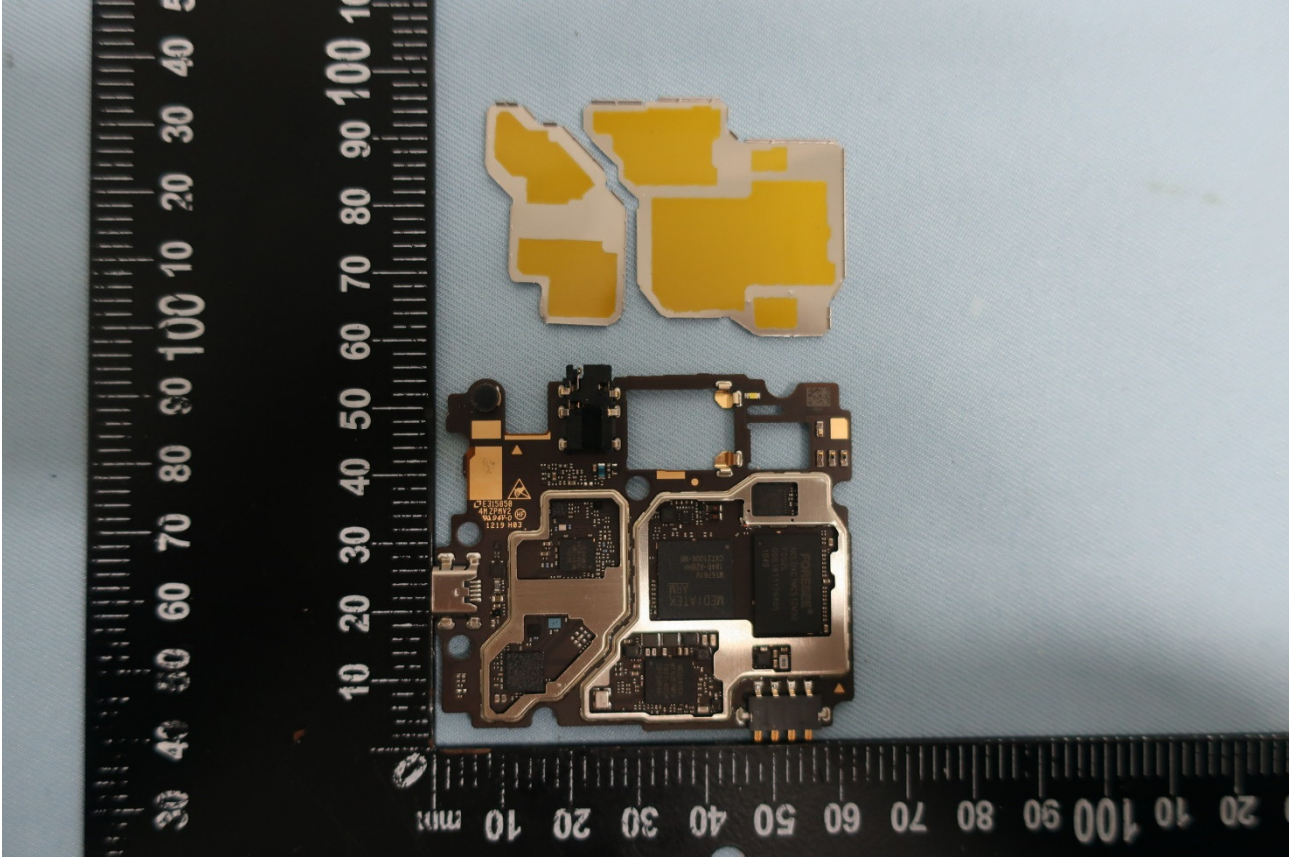

Brand Name: ZTE / Model Name: Z3153V

Brand Name: ZTE / Model Name: Z3153V

Brand Name: ZTE / Model Name: Z3153V

Brand Name: ZTE / Model Name: Z3153V

Brand Name: ZTE / Model Name: Z3153V

Brand Name: ZTE / Model Name: Z3153V