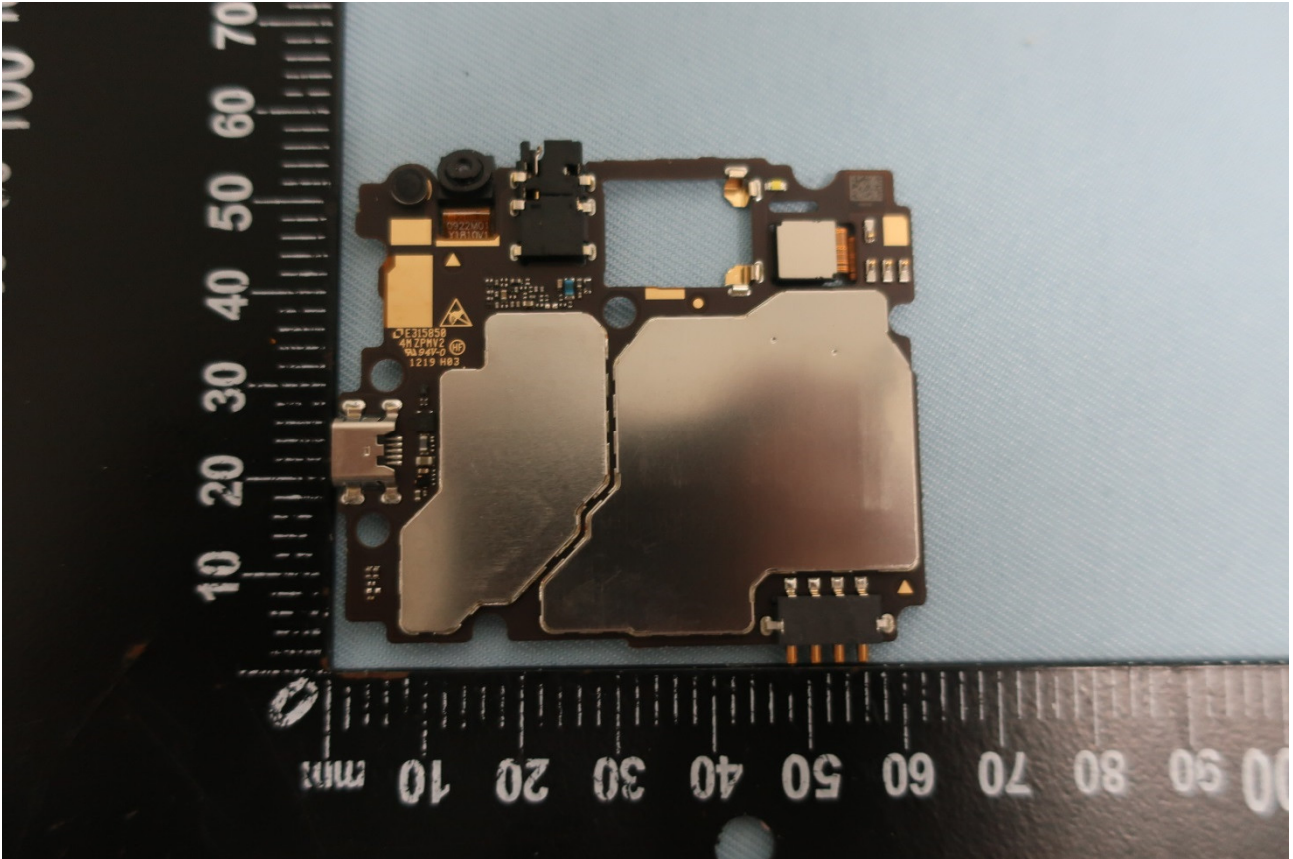

### 3. Internal Photograph of EUT

Brand Name: ZTE / Model Name: Z3153V

Brand Name: ZTE / Model Name: Z3153V

Brand Name: ZTE / Model Name: Z3153V

Brand Name: ZTE / Model Name: Z3153V

Brand Name: ZTE / Model Name: Z3153V

Brand Name: ZTE / Model Name: Z3153V

Brand Name: ZTE / Model Name: Z3153V

Brand Name: ZTE / Model Name: Z3153V

Brand Name: ZTE / Model Name: Z3153V

Brand Name: ZTE / Model Name: Z3153V

Brand Name: ZTE / Model Name: Z3153V