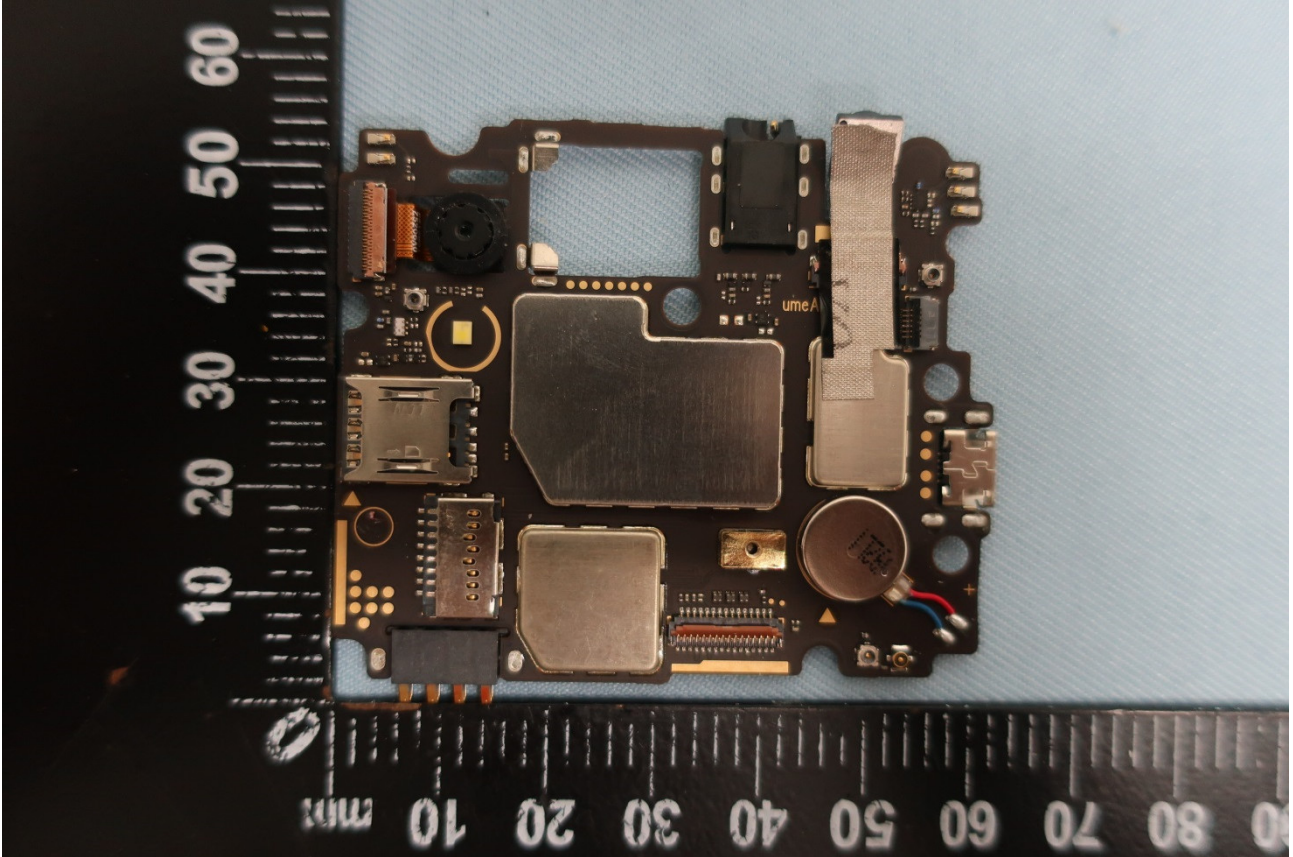

### 3. Internal Photograph of EUT

Brand Name: ZTE / Model Name: Z3153V

Brand Name: ZTE / Model Name: Z3153V

Brand Name: ZTE / Model Name: Z3153V

Brand Name: ZTE / Model Name: Z3153V

Brand Name: ZTE / Model Name: Z3153V

Brand Name: ZTE / Model Name: Z3153V

Brand Name: ZTE / Model Name: Z3153V

Brand Name: ZTE / Model Name: Z3153V

Brand Name: ZTE / Model Name: Z3153V

Brand Name: ZTE / Model Name: Z3153V

Brand Name: ZTE / Model Name: Z3153V