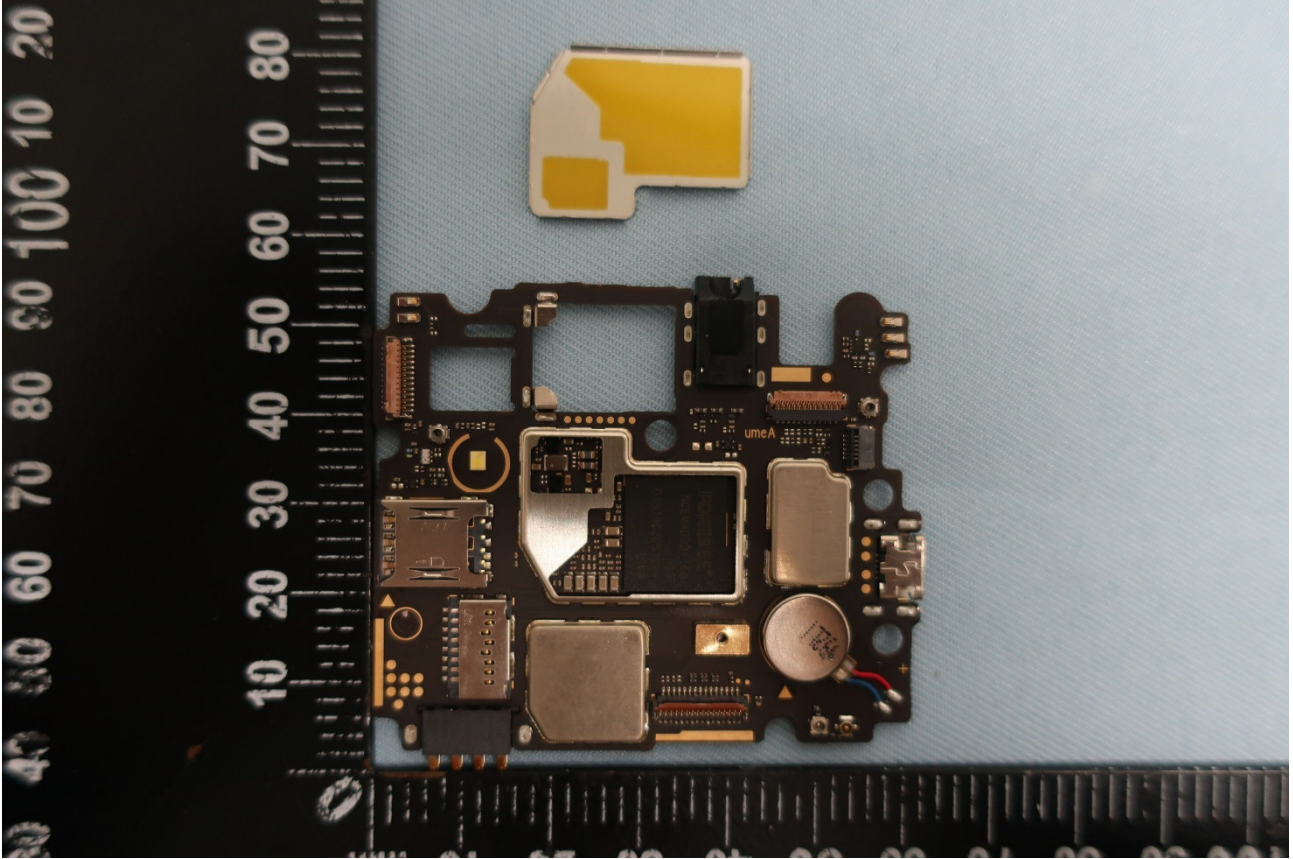

### 3. Internal Photograph of EUT

Brand Name: ZTE / Model Name: Z3153V

Brand Name: ZTE / Model Name: Z3153V

Brand Name: ZTE / Model Name: Z3153V

Brand Name: ZTE / Model Name: Z3153V

Brand Name: ZTE / Model Name: Z3153V

Brand Name: ZTE / Model Name: Z3153V

Brand Name: ZTE / Model Name: Z3153V

Brand Name: ZTE / Model Name: Z3153V

Brand Name: ZTE / Model Name: Z3153V

Brand Name: ZTE / Model Name: Z3153V

Brand Name: ZTE / Model Name: Z3153V