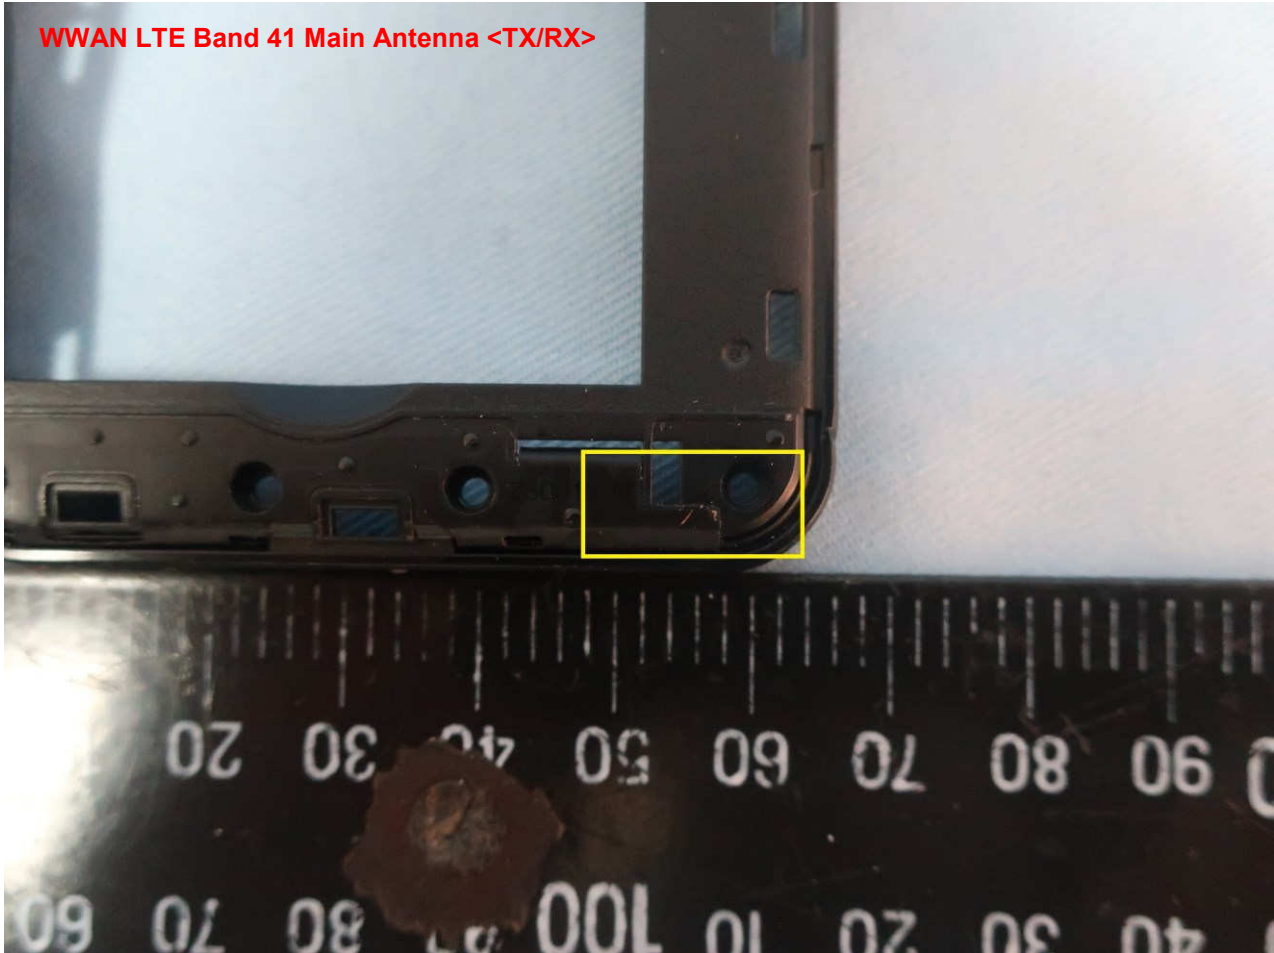

Brand Name: ZTE; Model Name: Z3001S

Brand Name: ZTE; Model Name: Z3001S

WWAN CDMA & LTE Band 13/25/26 Diversity Antenna <RX>

Brand Name: ZTE; Model Name: Z3001S

Brand Name: ZTE; Model Name: Z3001S

Brand Name: ZTE; Model Name: Z3001S