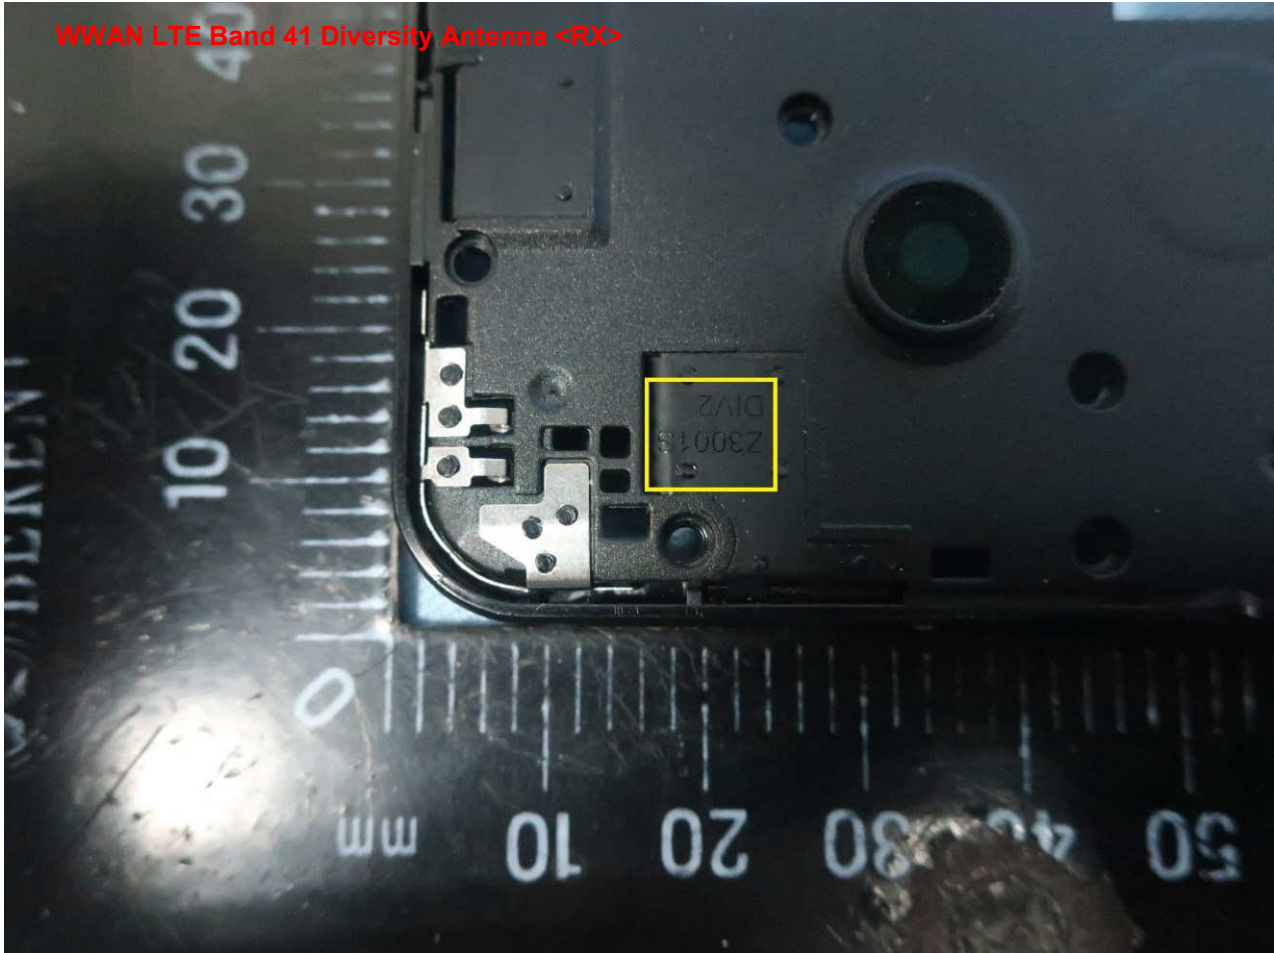

Brand Name: ZTE; Model Name: Z3001S

Brand Name: ZTE; Model Name: Z3001S

WWAN CDMA & LTE Band 13/25/26 Diversity Antenna <RX>

Brand Name: ZTE; Model Name: Z3001S

Brand Name: ZTE; Model Name: Z3001S

Brand Name: ZTE; Model Name: Z3001S