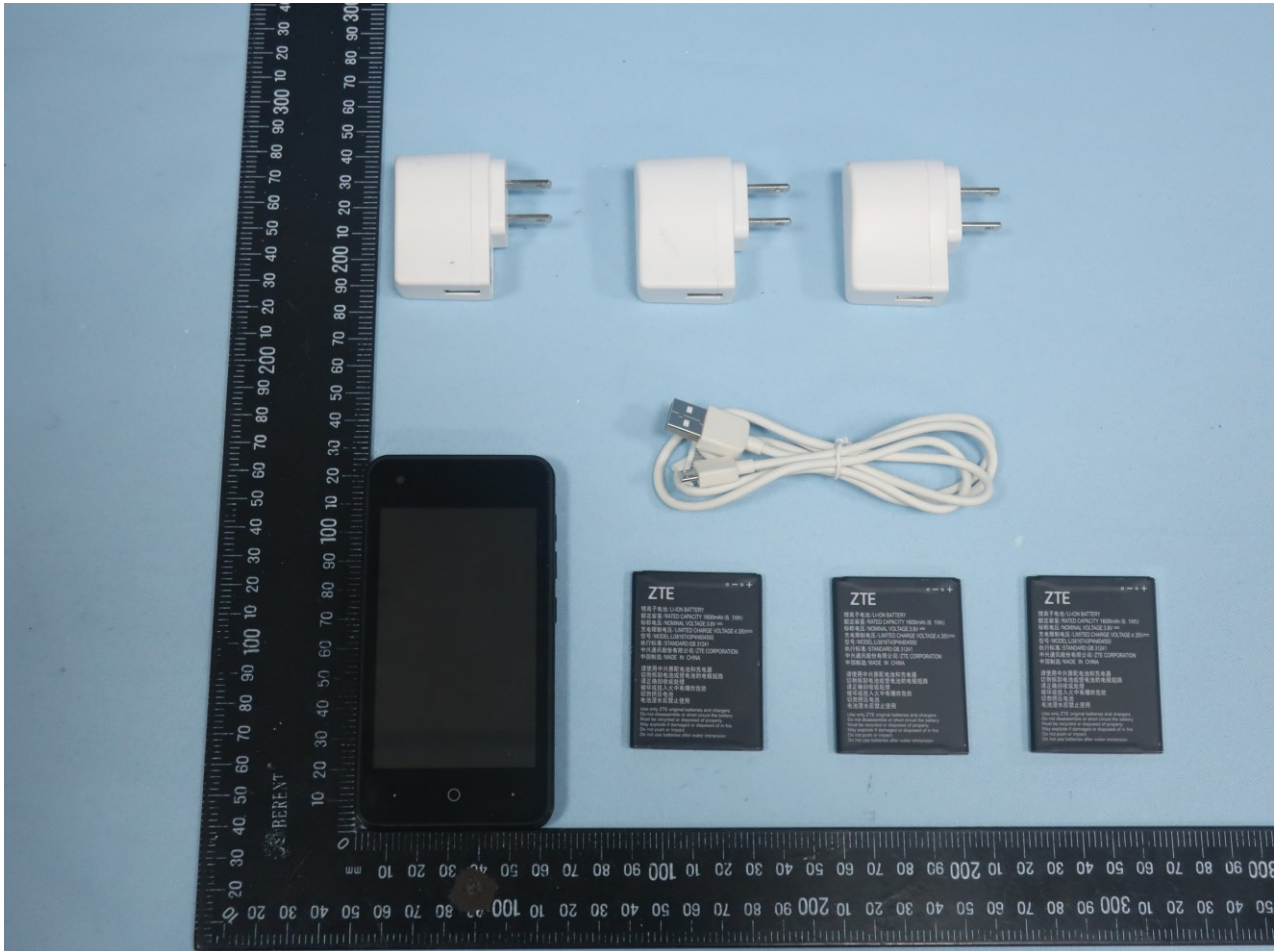

Brand Name: ZTE; Model Name: Z3001S