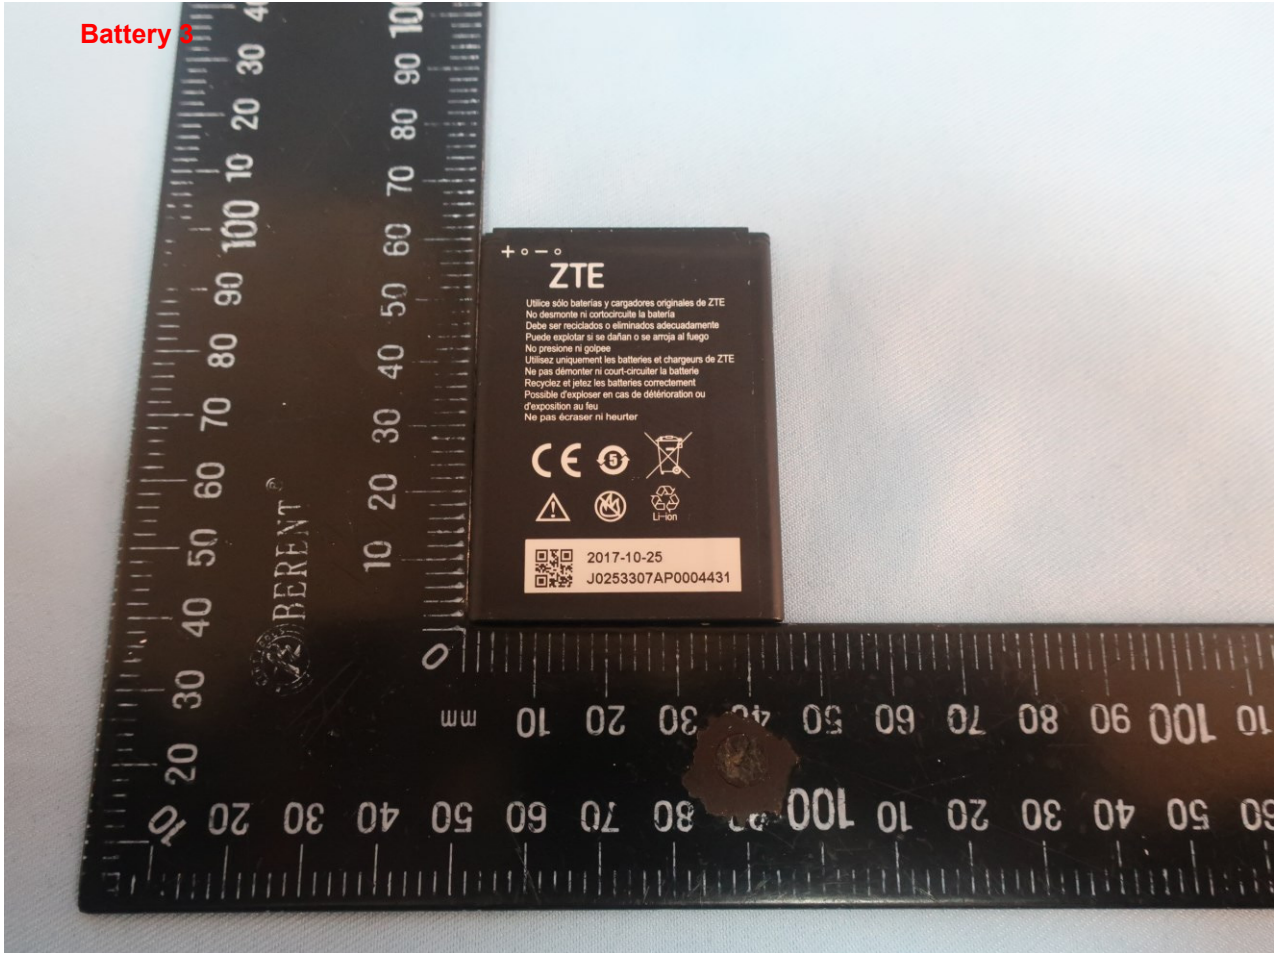

Brand Name: ZTE; Model Name: Z3001S