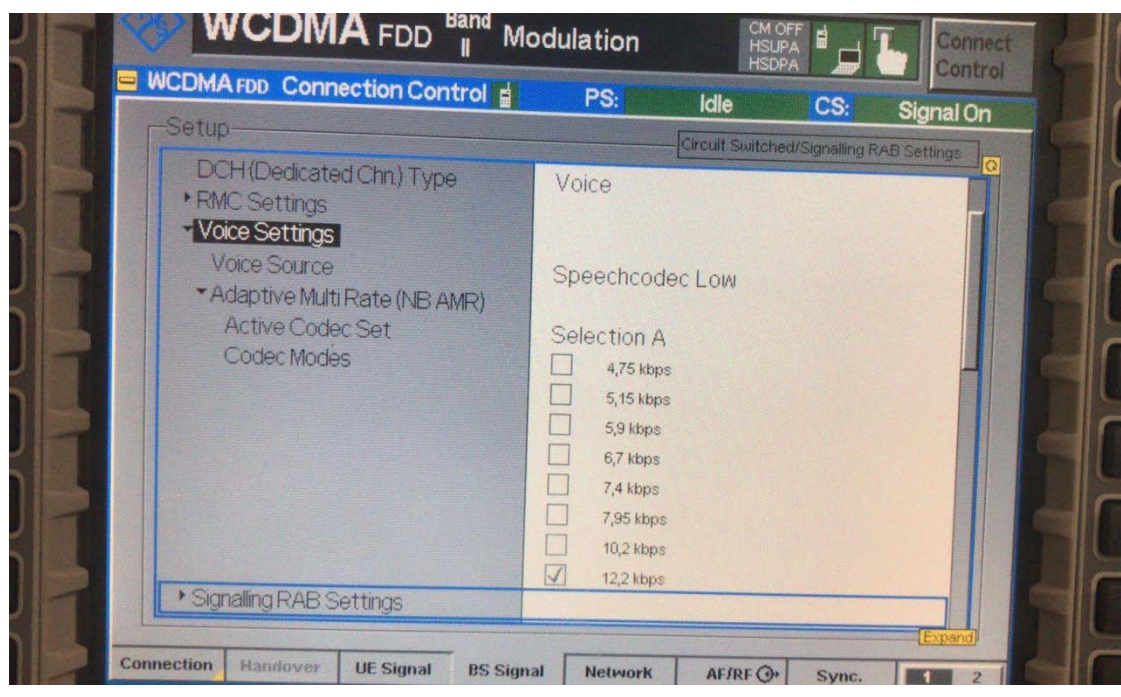

CMU200 Codec configuration for WCDMA

AMR-NB