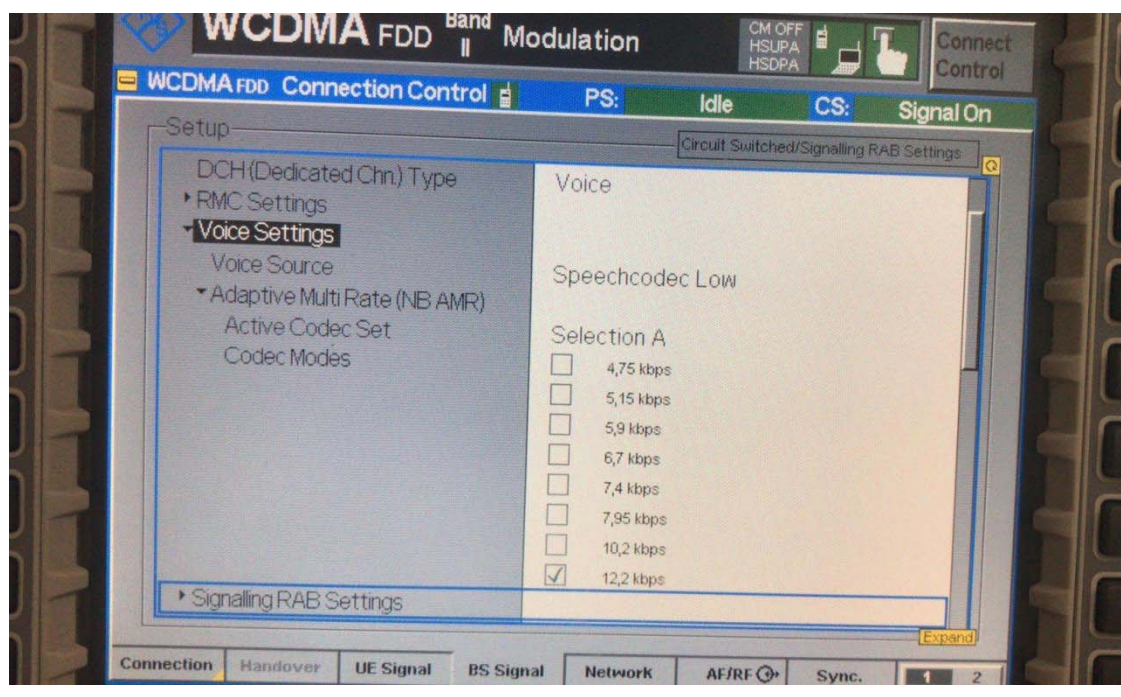

TEST SETUP

Overview

CMU200 Codec configuration for GSM

Full rate

Half rate

CMU200 Codec configuration for WCDMA

AMR-NB

CMW500 Codec configuration for VOLTE