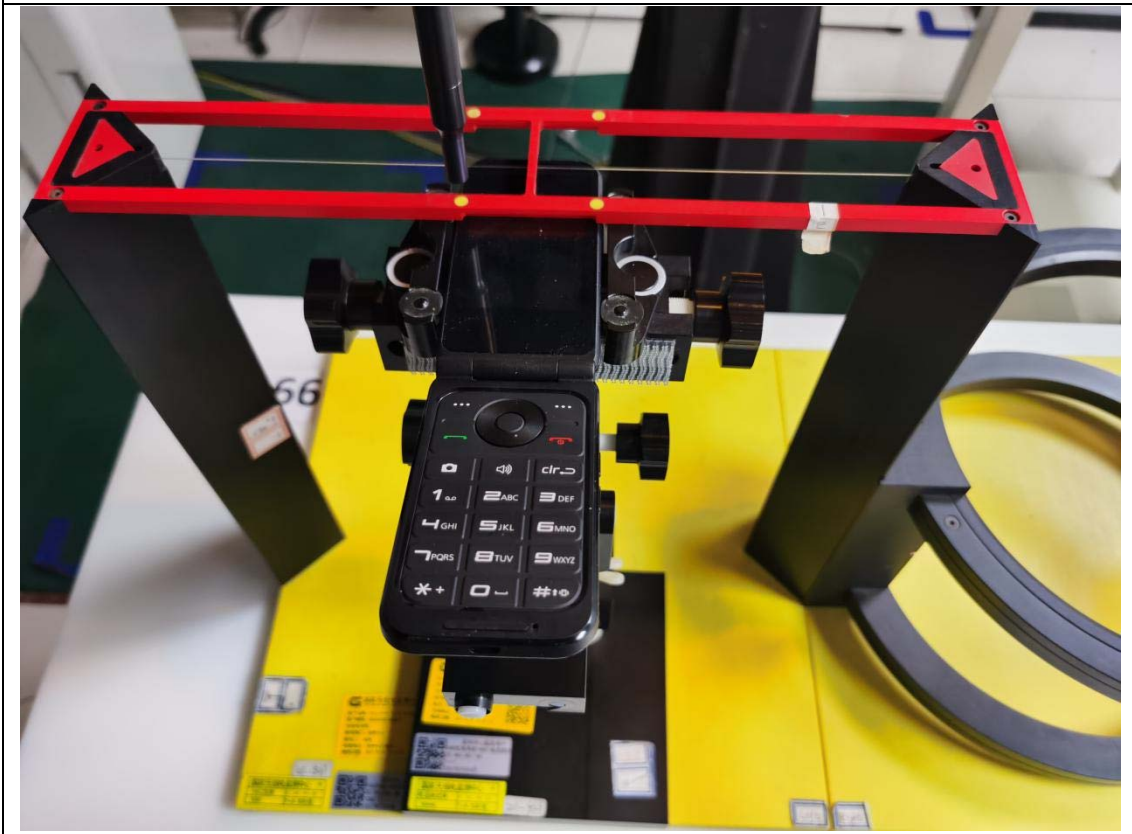

TEST SETUP

Overview

CMU200 Codec configuration for GSM

Full rate

Half rate

CMU200 Codec configuration for WCDMA

AMR-NB

CMW500 Codec configuration for VOLTE