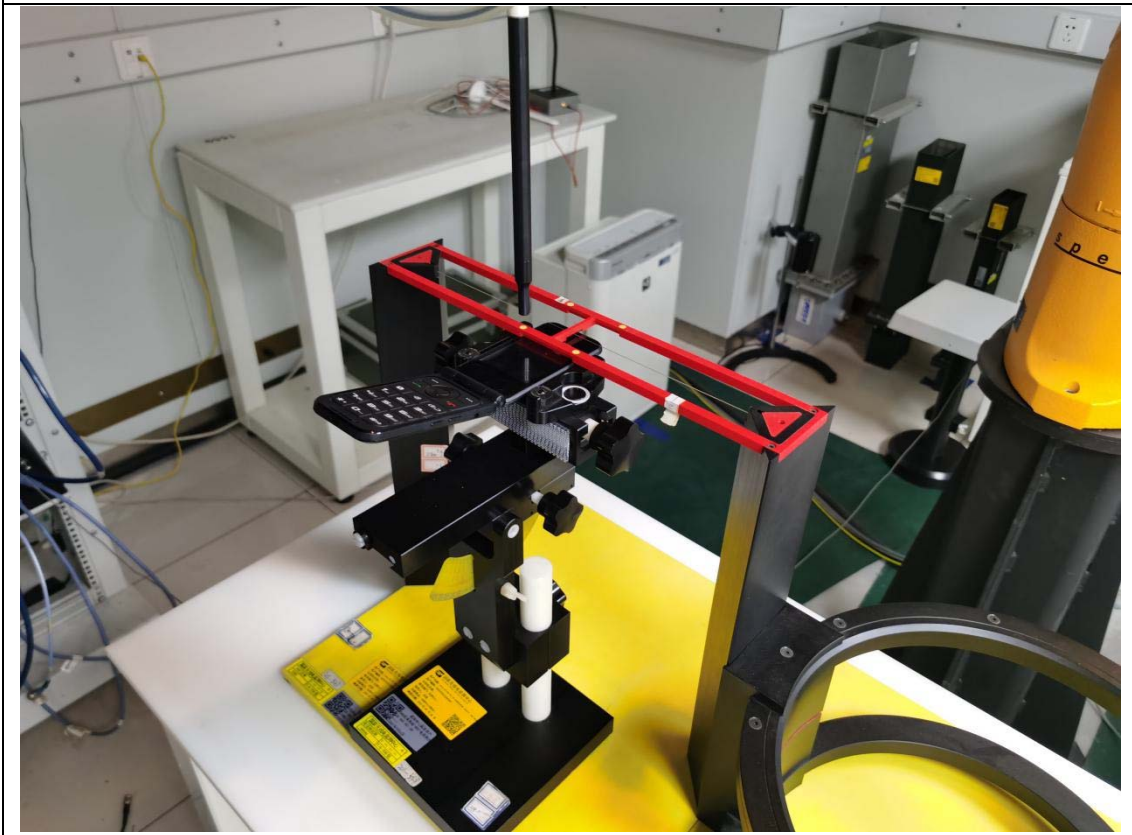

TEST SETUP

Overview

CMU200 Codec configuration for GSM

Full rate

Half rate

CMU200 Codec configuration for WCDMA

AMR-NB

CMW500 Codec configuration for VOLTE