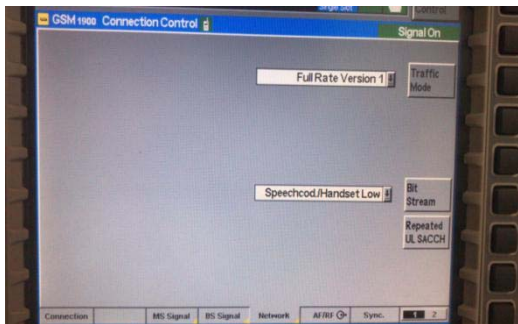

TEST SETUP

Overview

CMU200 Codec configuration for GSM

Full rate

Half rate

CMU200 Codec configuration for WCDMA

AMR-NB

CMW500 Codec configuration for VOLTE