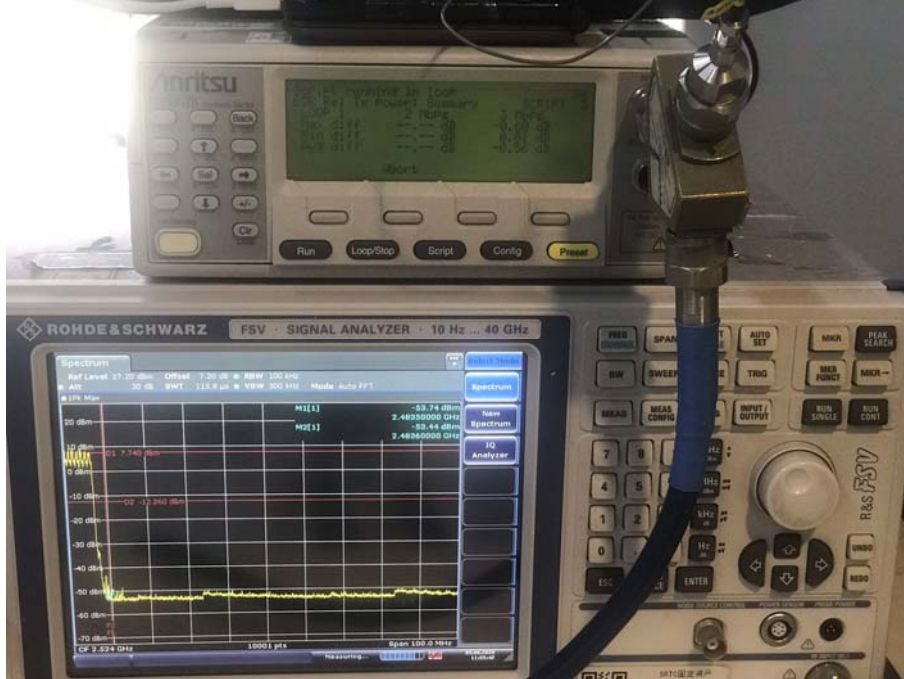

TEST SETUP

RF Conducted Test setup (BT/WIFI)

RF Conducted Test setup (GSM/WCDMA/LTE)

Radiated Emissions Test Setup(below 1GHz)

Radiated Emissions Test Setup (above1GHz)

Conducted Emissions Test Setup (with charger)