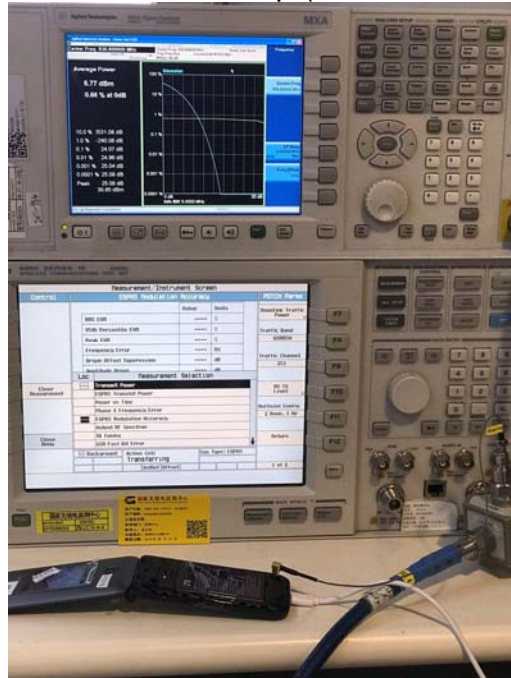

TEST SETUP

RF Conducted Test setup (BT/WIFI)

RF Conducted Test setup (GSM/WCDMA/LTE)

Radiated Emissions Test Setup(below 1GHz)

Radiated Emissions Test Setup (above1GHz)

Conducted Emissions Test Setup (with charger)