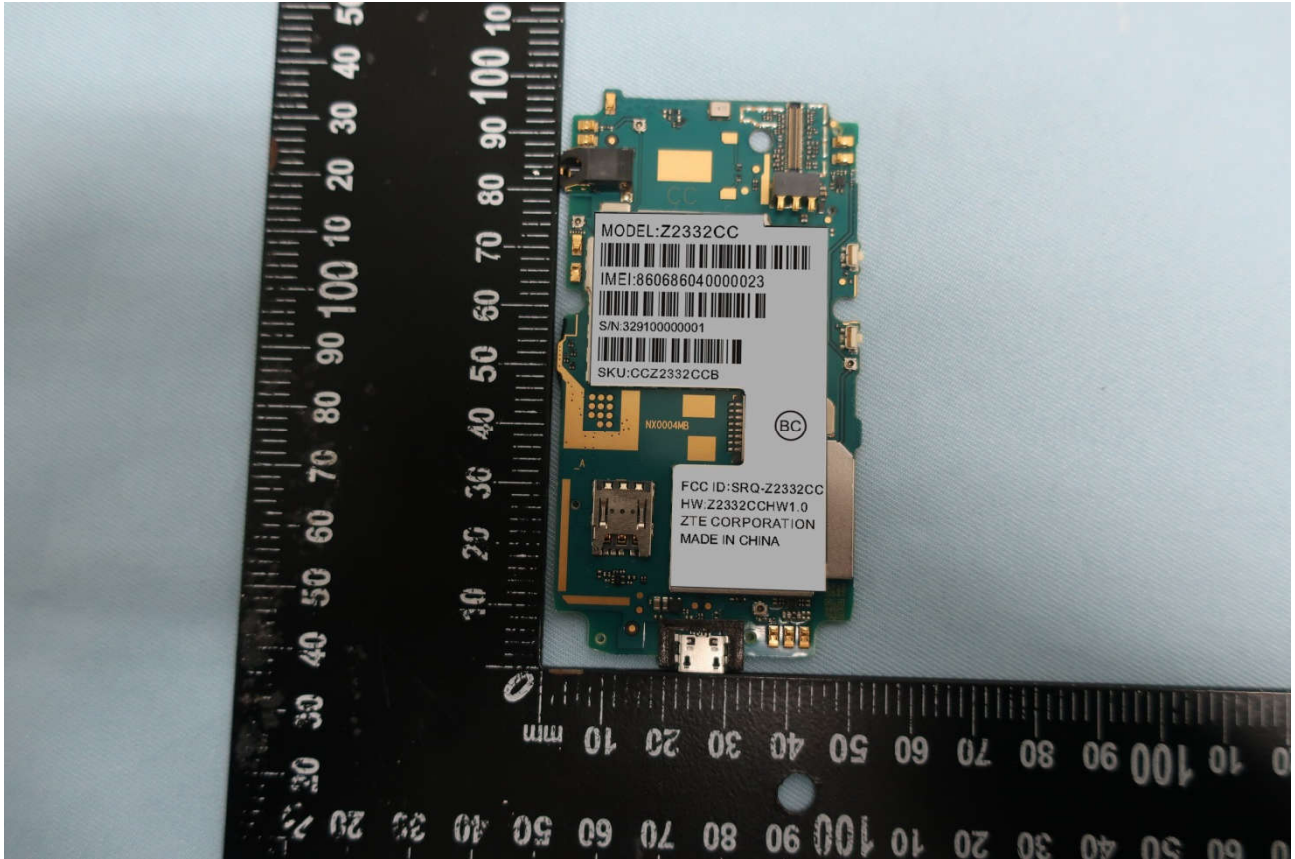

3. Internal Photograph of EUT

Brand Name: ZTE / Model Name: Z2332CC

Brand Name: ZTE / Model Name: Z2332CC

Brand Name: ZTE / Model Name: Z2332CC

Brand Name: ZTE / Model Name: Z2332CC

Brand Name: ZTE / Model Name: Z2332CC

Brand Name: ZTE / Model Name: Z2332CC

Brand Name: ZTE / Model Name: Z2332CC

Brand Name: ZTE / Model Name: Z2332CC

Brand Name: ZTE / Model Name: Z2332CC

Brand Name: ZTE / Model Name: Z2332CC

Brand Name: ZTE / Model Name: Z2332CC