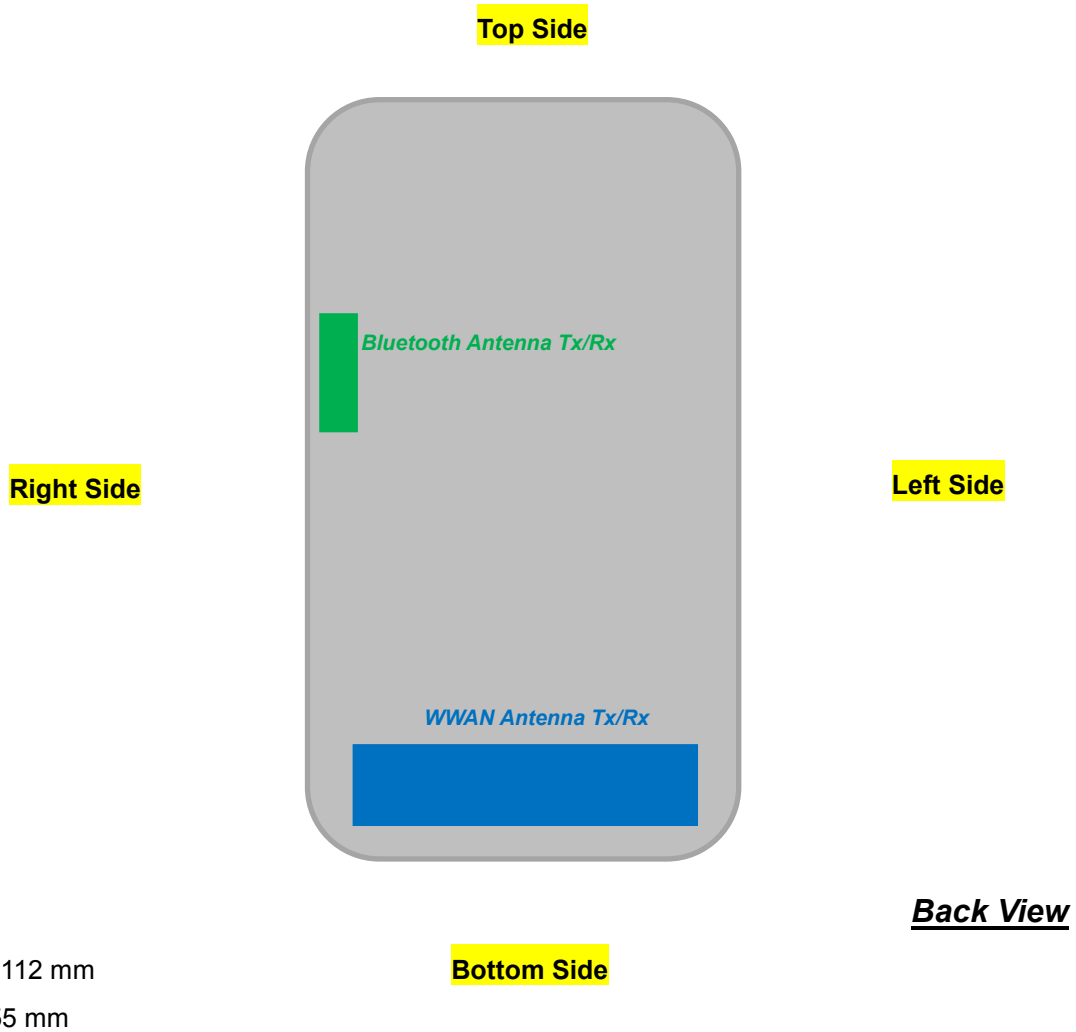

Appendix D. SAR Test Setup Photos

Right Cheek

Right Tilted

Left Cheek

Left Tilted

Front, Test Separation 15 mm

Back, Test Separation 15 mm

Antenna Location

<Flip-Open Mode>

Top Side

Left Side

Right Side

Bottom Side

Front View

<Flip-Close Mode>

Length: 112 mm
Width: 55 mm