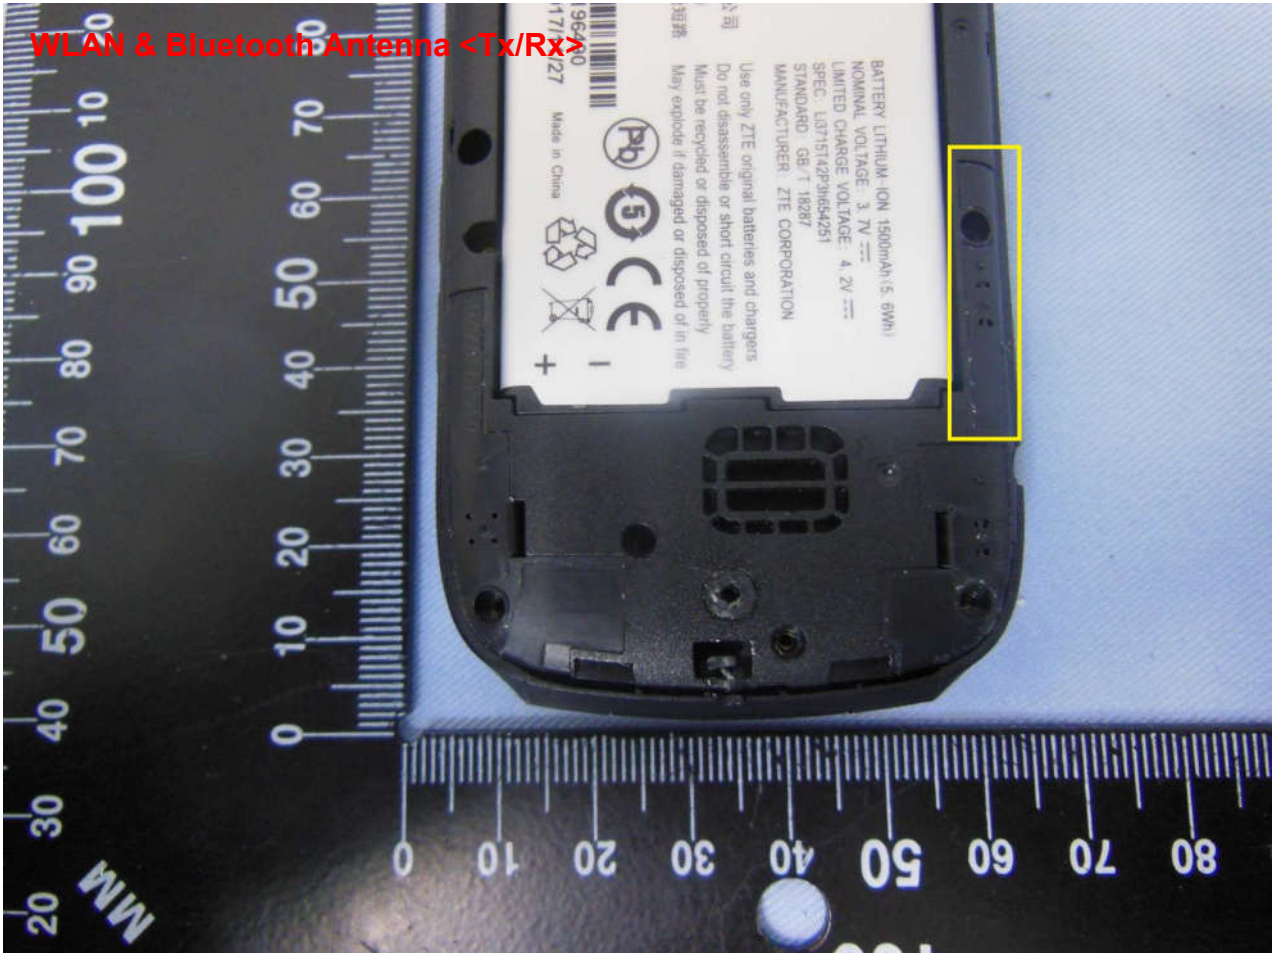

Brand Name: ZTE; Model Name: Z2321U