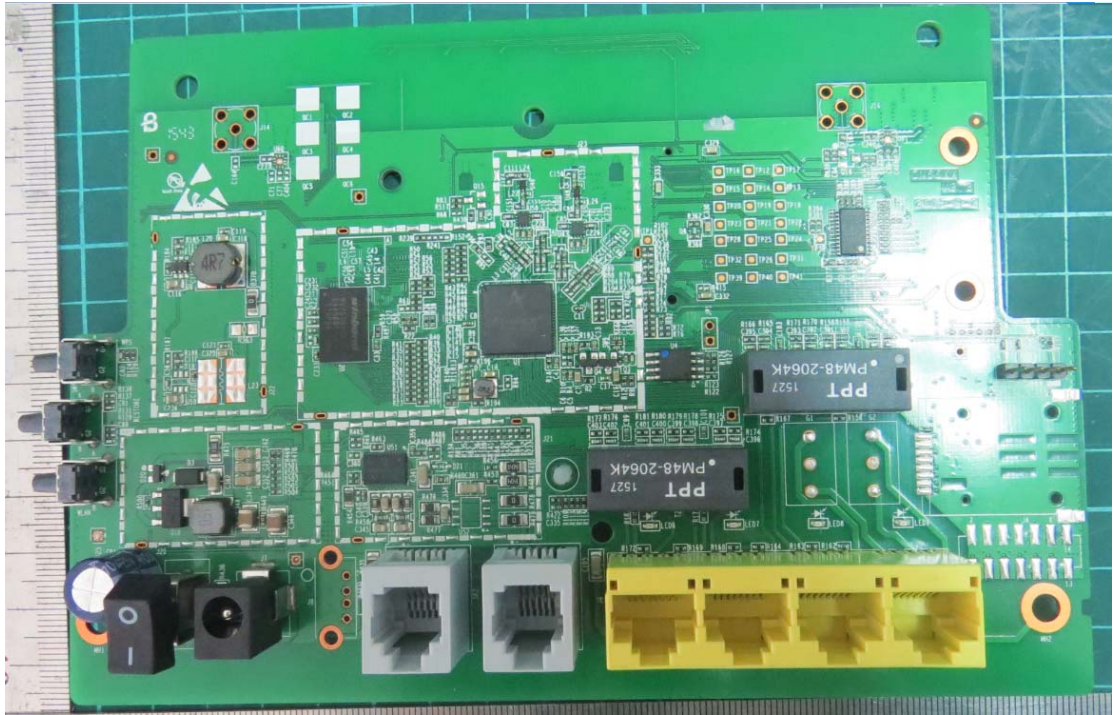

Internal phone

WF820+ indoor unit:

WiFi Antenna