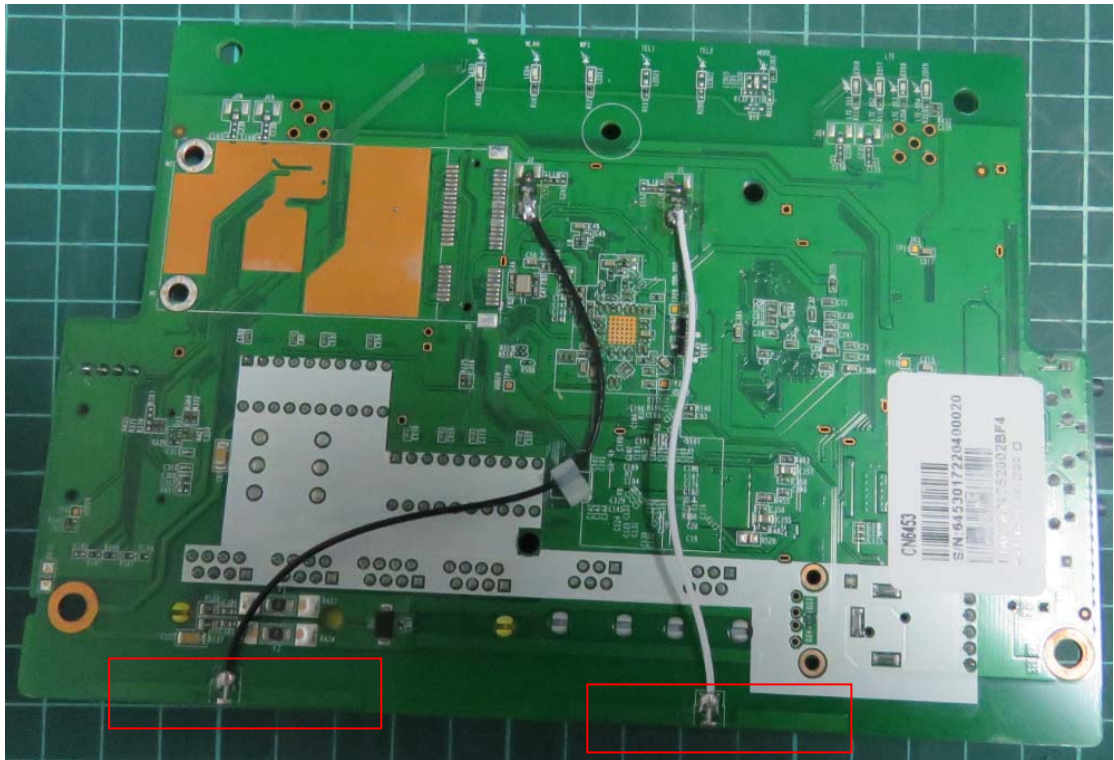

Internal phone

WF820+ indoor unit:

WiFi Antenna