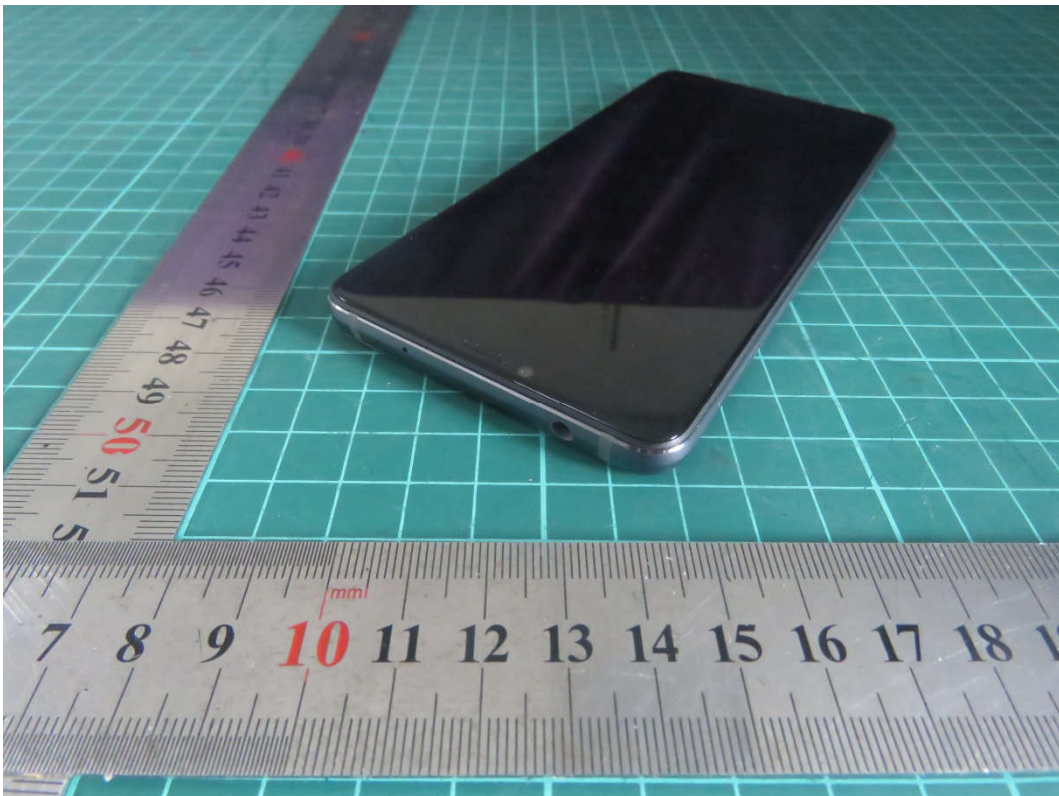

External Photo	
Company:	ZTE Corporation
FCC ID:	SRQ-VFD822

Picture 1-1: EUT view

	External Photo
Company:	ZTE Corporation
FCC ID:	SRQ-VFD822

	External Photo
Company:	ZTE Corporation
FCC ID:	SRQ-VFD822

Picture 1-2: EUT rear view

External Photo	
Company:	ZTE Corporation
FCC ID:	SRQ-VFD822

Adapter 1

Adapter 2

External Photo	
Company:	ZTE Corporation
FCC ID:	SRQ-VFD822

EUT and Auxiliary