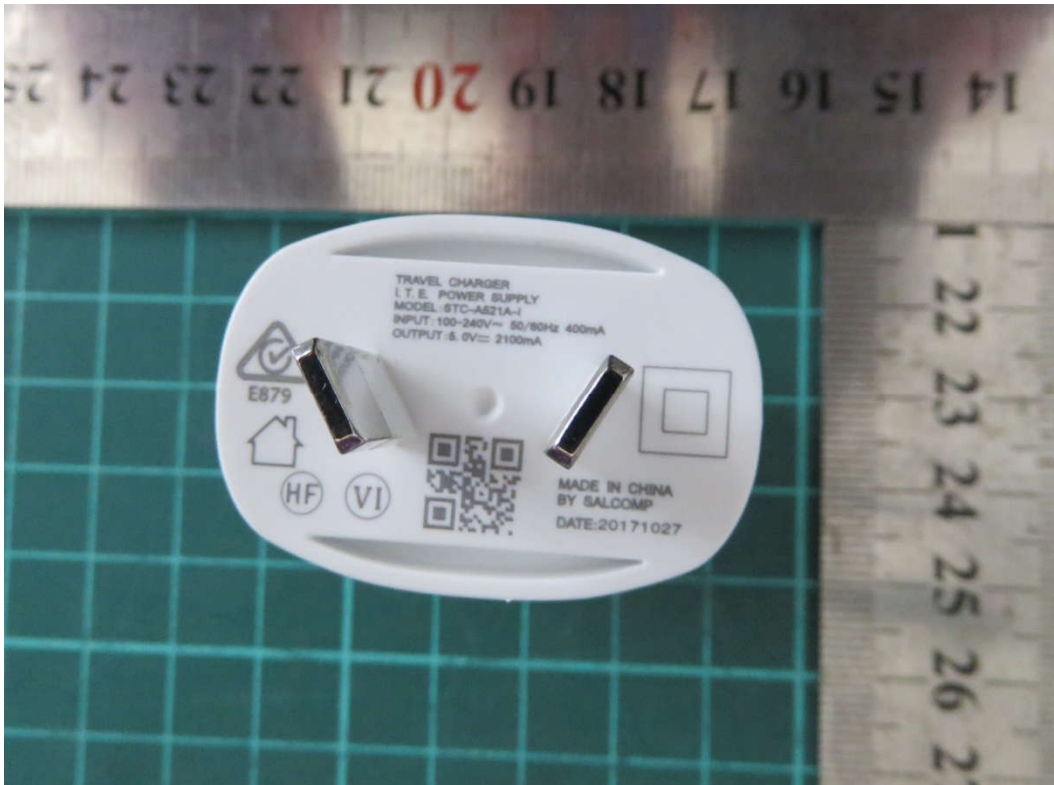

External Photo	
Company:	ZTE Corporation
FCC ID:	SRQ-VFD822

Picture 1-1: EUT view

	External Photo
Company:	ZTE Corporation
FCC ID:	SRQ-VFD822

	External Photo
Company:	ZTE Corporation
FCC ID:	SRQ-VFD822

Picture 1-2: EUT rear view

External Photo	
Company:	ZTE Corporation
FCC ID:	SRQ-VFD822

Adapter 1

Adapter 2

External Photo	
Company:	ZTE Corporation
FCC ID:	SRQ-VFD822

EUT and Auxiliary