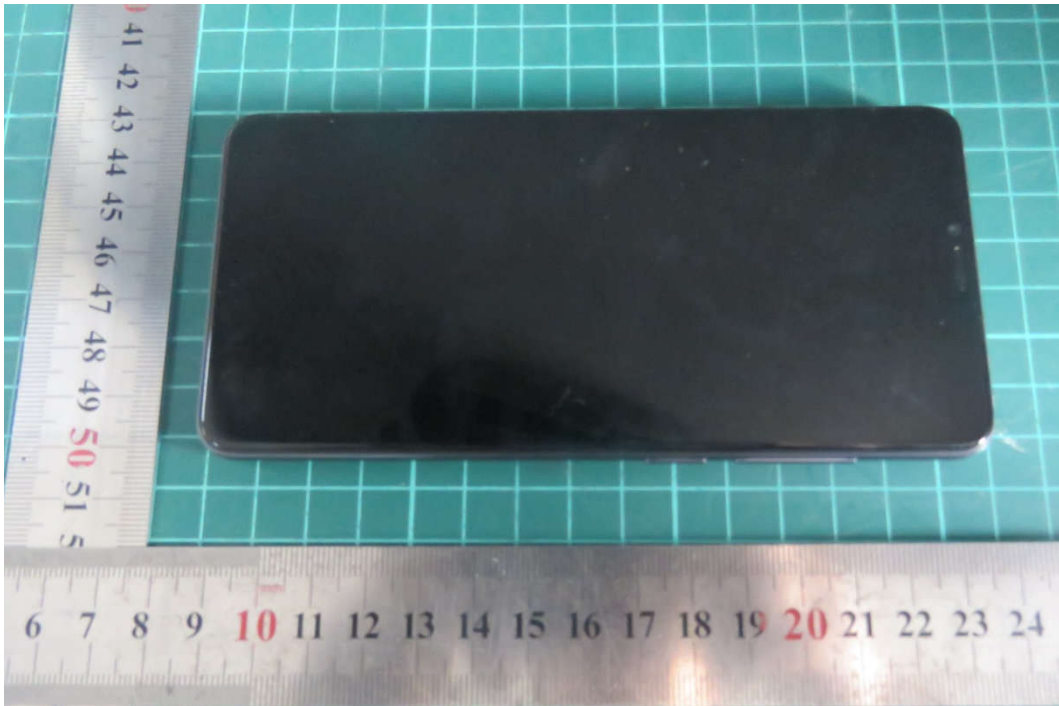

External Photo	
Company:	ZTE Corporation
FCC ID:	SRQ-VFD822

Picture 1-1: EUT view

	External Photo
Company:	ZTE Corporation
FCC ID:	SRQ-VFD822

	External Photo
Company:	ZTE Corporation
FCC ID:	SRQ-VFD822

Picture 1-2: EUT rear view

External Photo	
Company:	ZTE Corporation
FCC ID:	SRQ-VFD822

Adapter 1

Adapter 2

External Photo	
Company:	ZTE Corporation
FCC ID:	SRQ-VFD822

EUT and Auxiliary