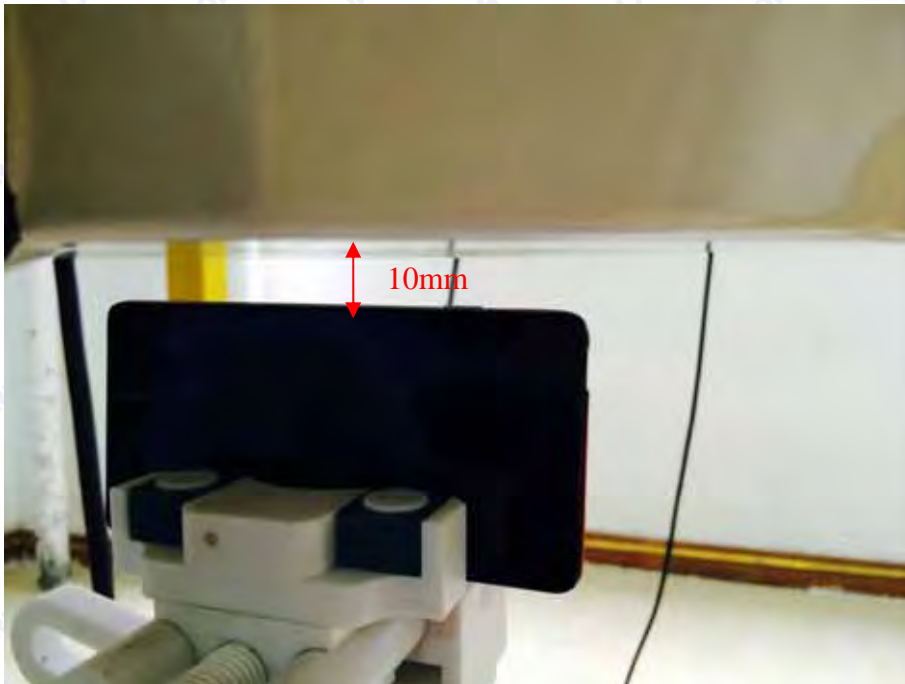

1. EUT Right Head Touch Cheek Position

2. EUT Right Head Tilt15 Position

3 EUT Left Head Touch Cheek Position

4 EUT Left Head Tilt15 Position

5 Back Side Position

6 Front Side Position

7. Edge A

8. Edge B

9. Edge C

10. Edge D

Liquid Level Photo Head Liquid

Liquid depth: 15.1cm

Liquid Level Photo Body Liquid

Liquid depth :15.5cm