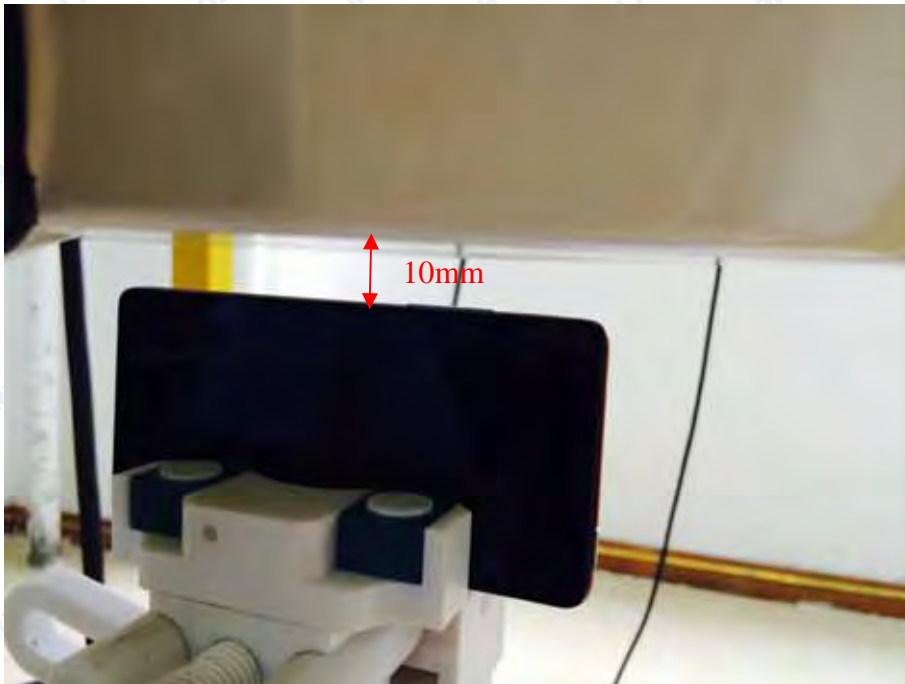

1. EUT Right Head Touch Cheek Position

2. EUT Right Head Tilt15 Position

3 EUT Left Head Touch Cheek Position

4 EUT Left Head Tilt15 Position

5 Back Side Position

6 Front Side Position

7. Edge A

8. Edge B

9. Edge C

10. Edge D

Liquid Level Photo Head Liquid

Liquid depth: 15.1cm

Liquid Level Photo Body Liquid

Liquid depth :15.5cm