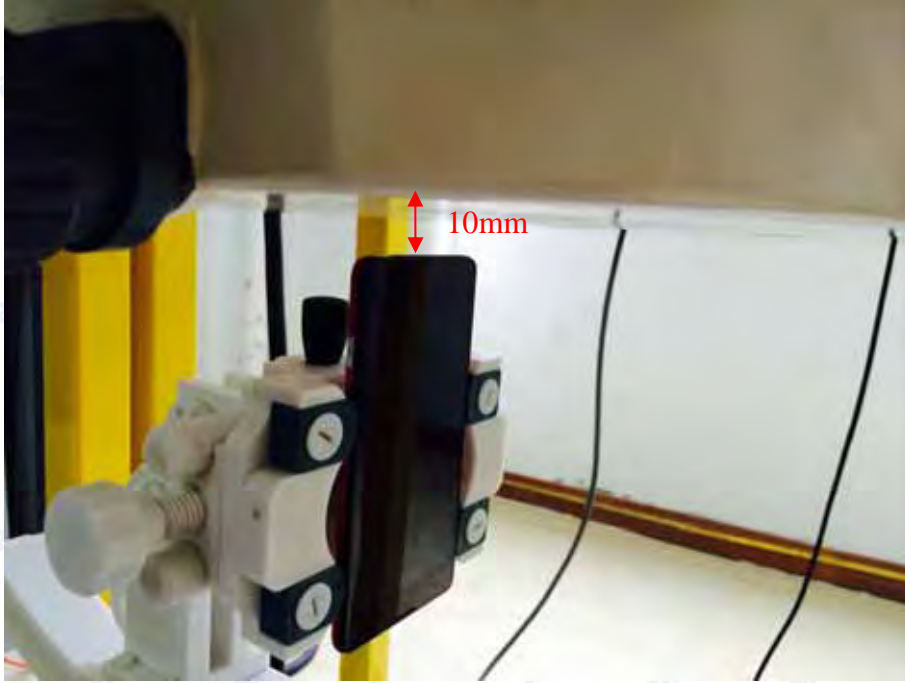

1. EUT Right Head Touch Cheek Position

2. EUT Right Head Tilt15 Position

3 EUT Left Head Touch Cheek Position

4 EUT Left Head Tilt15 Position

5 Back Side Position

6 Front Side Position

7. Edge A

8. Edge B

9. Edge C

10. Edge D

Liquid Level Photo Head Liquid

Liquid depth: 15.1cm

Liquid Level Photo Body Liquid

Liquid depth :15.5cm