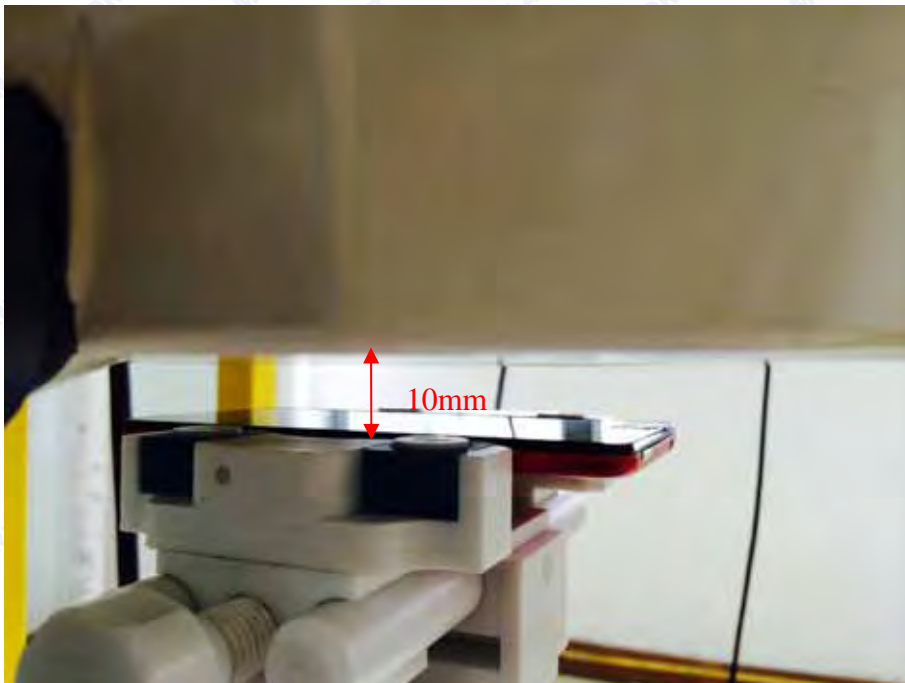

1. EUT Right Head Touch Cheek Position

2. EUT Right Head Tilt15 Position

3 EUT Left Head Touch Cheek Position

4 EUT Left Head Tilt15 Position

5 Back Side Position

6 Front Side Position

7. Edge A

8. Edge B

9. Edge C

10. Edge D

Liquid Level Photo Head Liquid

Liquid depth: 15.1cm

Liquid Level Photo Body Liquid

Liquid depth :15.5cm