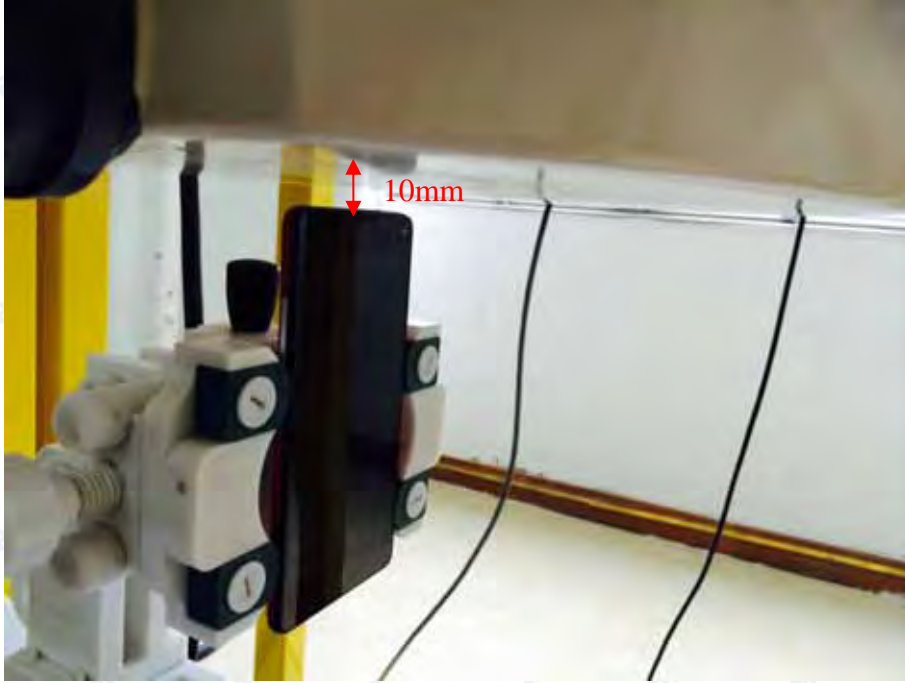

1. EUT Right Head Touch Cheek Position

2. EUT Right Head Tilt15 Position

3 EUT Left Head Touch Cheek Position

4 EUT Left Head Tilt15 Position

5 Back Side Position

6 Front Side Position

7. Edge A

8. Edge B

9. Edge C

10. Edge D

Liquid Level Photo Head Liquid

Liquid depth: 15.1cm

Liquid Level Photo Body Liquid

Liquid depth :15.5cm