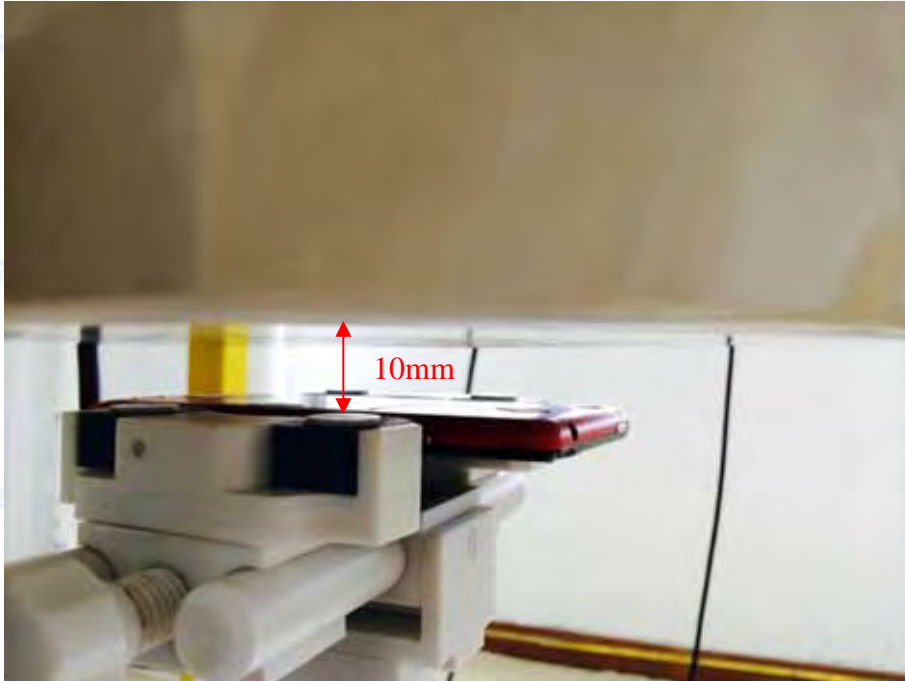

1. EUT Right Head Touch Cheek Position

2. EUT Right Head Tilt15 Position

3 EUT Left Head Touch Cheek Position

4 EUT Left Head Tilt15 Position

5 Back Side Position

6 Front Side Position

7. Edge A

8. Edge B

9. Edge C

10. Edge D

Liquid Level Photo Head Liquid

Liquid depth: 15.1cm

Liquid Level Photo Body Liquid

Liquid depth :15.5cm