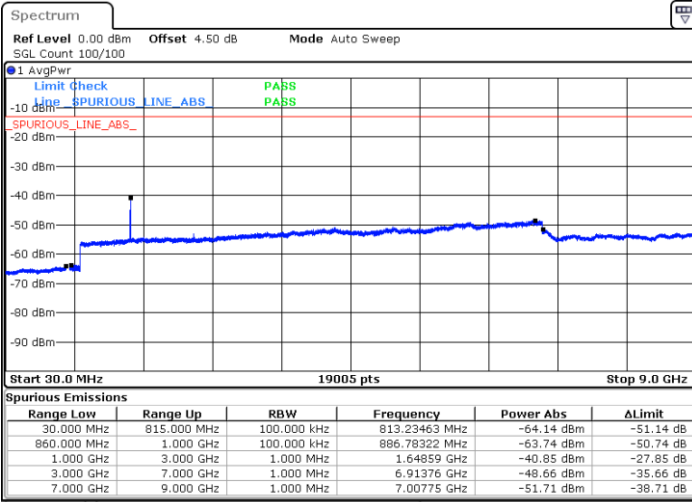

Date: 7.AUG.2017 11:18:38

Lowest Channel / 16QAM

Date: 7.AUG.2017 11:20:06

LTE Band 25 / 20MHz

Middle Channel / QPSK

Middle Channel / 16QAM

Date: 7.AUG.2017 11:21:25

Date: 7.AUG.2017 11:22:06

Highest Channel / QPSK

Highest Channel / 16QAM

Date: 7.AUG.2017 11:23:33

Date: 7.AUG.2017 11:22:53

LTE Band 26 / 1.4MHz

Lowest Channel / QPSK

Lowest Channel / 16QAM

Date: 8.AUG.2017 09:24:07

Date: 8.AUG.2017 09:23:41

Middle Channel / QPSK

Middle Channel / 16QAM

Date: 8.AUG.2017 09:24:35

Date: 8.AUG.2017 09:25:04

LTE Band 26 / 1.4MHz

Highest Channel / QPSK

Highest Channel / 16QAM