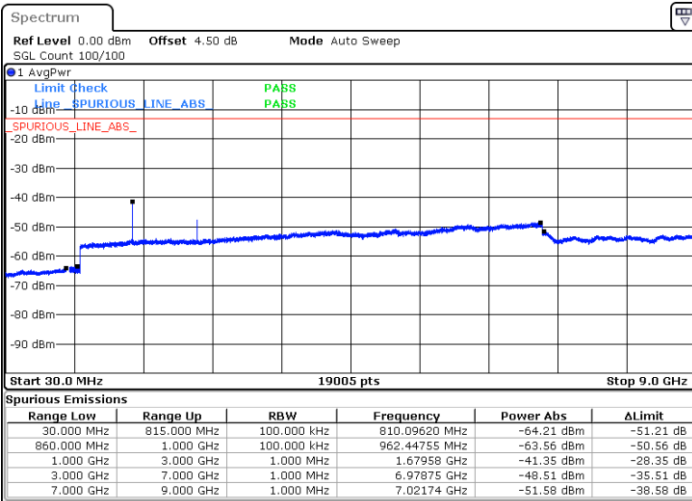

Date: 8 AUG.2017 09:54:34

Date: 8 AUG.2017 09:54:04

LTE Band 26 / 10MHz

Lowest Channel / QPSK

Lowest Channel / 16QAM

Date: 8 AUG.2017 10:02:13

Date: 8 AUG.2017 10:03:24

LTE Band 26 / 10MHz

Middle Channel / QPSK

Middle Channel / 16QAM

Date: 8.AUG.2017 10:15:35

Date: 8.AUG.2017 10:13:59

Highest Channel / QPSK

Highest Channel / 16QAM

Date: 8.AUG.2017 10:15:03

Date: 8.AUG.2017 10:14:27

LTE Band 26 / 15MHz

Lowest Channel / QPSK

Lowest Channel / 16QAM

Date: 8 AUG.2017 10:20:52

Date: 8 AUG.2017 10:22:34

Middle Channel / QPSK

Middle Channel / 16QAM

Date: 8 AUG.2017 10:24:29