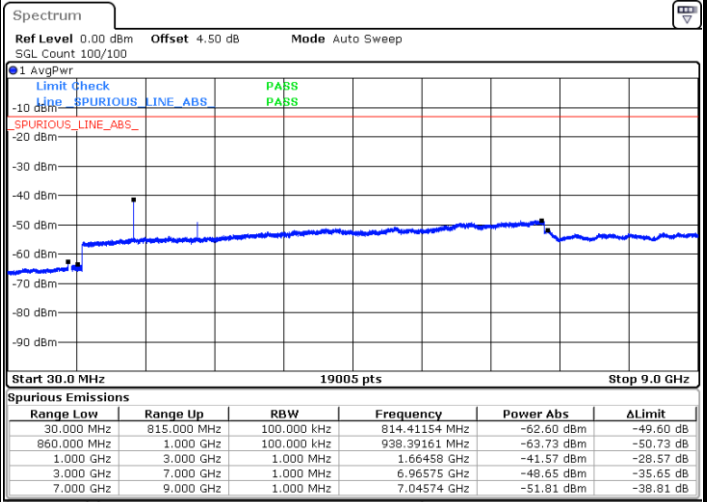

Date: 8 AUG.2017 09:50:46

Middle Channel / QPSK

Middle Channel / 16QAM

Date: 8 AUG.2017 09:53:03

Date: 8 AUG.2017 09:53:31

LTE Band 26 / 5MHz

Highest Channel / QPSK

Highest Channel / 16QAM

Date: 8 AUG.2017 09:54:34

Date: 8 AUG.2017 09:54:04

LTE Band 26 / 10MHz

Lowest Channel / QPSK

Lowest Channel / 16QAM

Date: 8 AUG.2017 10:02:13

Date: 8 AUG.2017 10:03:24

LTE Band 26 / 10MHz

Middle Channel / QPSK

Middle Channel / 16QAM

Date: 8.AUG.2017 10:15:35

Date: 8.AUG.2017 10:13:59

Highest Channel / QPSK

Highest Channel / 16QAM

Date: 8.AUG.2017 10:15:03

Date: 8.AUG.2017 10:14:27