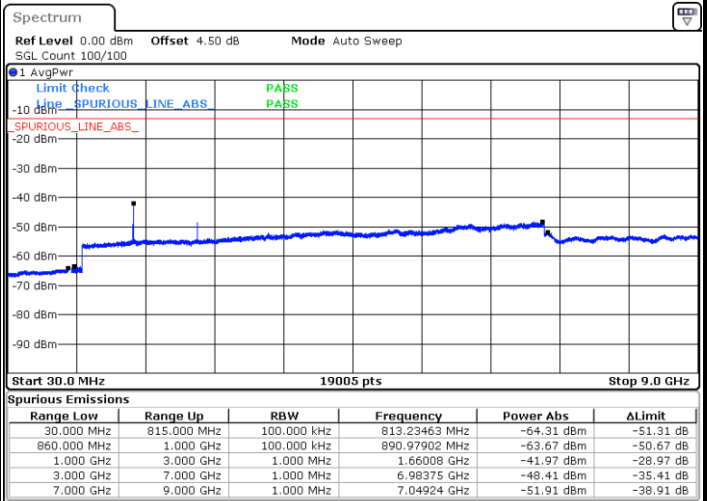

LTE Band 26 / 15MHz

Lowest Channel / QPSK

Lowest Channel / 16QAM

Date: 8 AUG.2017 10:20:52

Date: 8 AUG.2017 10:22:34

Middle Channel / QPSK

Middle Channel / 16QAM

Date: 8 AUG.2017 10:24:29

Date: 8 AUG.2017 10:24:03

LTE Band 26 / 15MHz

Highest Channel / QPSK

Date: 8 AUG.2017 10:24:58

Highest Channel / 16QAM

Date: 8 AUG.2017 10:25:23

LTE Band 26 / 15MHz

CH26765 / QPSK