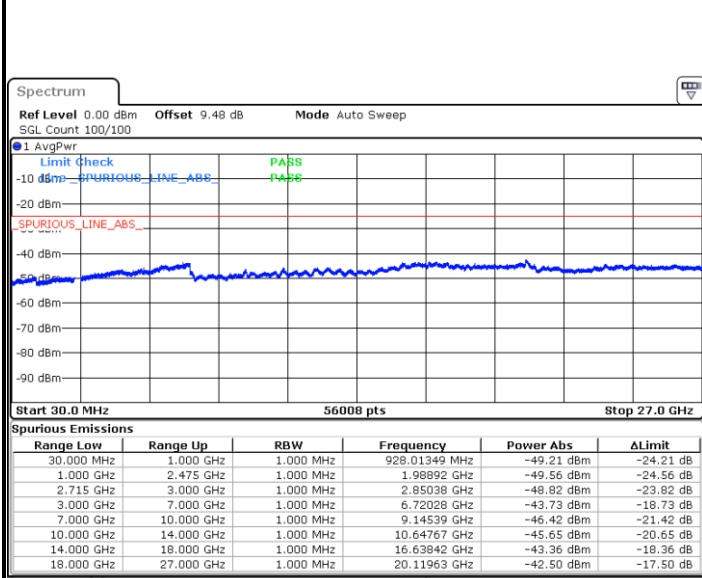

LTE Band 26 / 15MHz

Lowest Channel / QPSK

Lowest Channel / 16QAM

Date: 8 AUG.2017 10:20:52

Date: 8 AUG.2017 10:22:34

Middle Channel / QPSK

Middle Channel / 16QAM

Date: 8 AUG.2017 10:24:29

Date: 8 AUG.2017 10:24:03

LTE Band 26 / 15MHz

Highest Channel / QPSK

Date: 8 AUG.2017 10:24:58

Highest Channel / 16QAM

Date: 8 AUG.2017 10:25:23

LTE Band 26 / 15MHz

CH26765 / QPSK

Date: 7 AUG.2017 20:07:49

CH26765 / 16QAM

Date: 7 AUG.2017 20:08:55

LTE Band 41 / 5MHz

Lowest Channel / QPSK

Date: 30.AUG.2017 14:51:59

Lowest Channel / 16QAM

Date: 30.AUG.2017 14:51:10

Middle Channel / QPSK

Date: 30.AUG.2017 14:52:48

Middle Channel / 16QAM

Date: 30.AUG.2017 14:53:46

LTE Band 41 / 5MHz

Highest Channel / QPSK

Date: 30 AUG 2017 14:55:27

Highest Channel / 16QAM