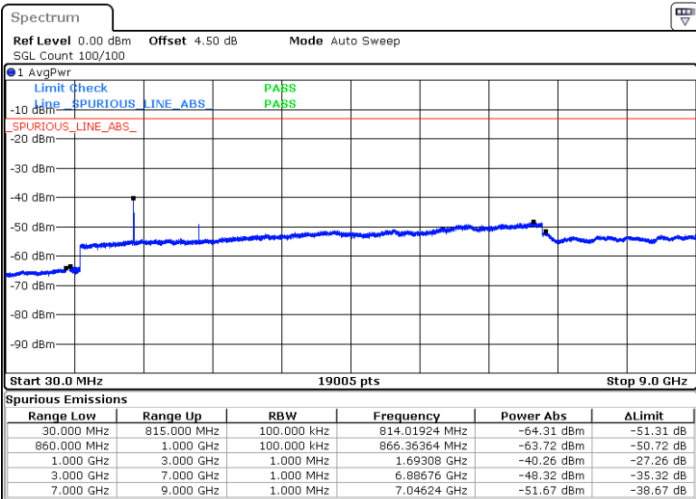

Date: 8.AUG.2017 09:23:41

Middle Channel / QPSK

Middle Channel / 16QAM

Date: 8.AUG.2017 09:24:35

Date: 8.AUG.2017 09:25:04

LTE Band 26 / 1.4MHz

Highest Channel / QPSK

Highest Channel / 16QAM

LTE Band 26 / 3MHz

Lowest Channel / QPSK

Lowest Channel / 16QAM

LTE Band 26 / 3MHz

Middle Channel / QPSK

Middle Channel / 16QAM

Date: 8.AUG.2017 09:42:42

Date: 8.AUG.2017 09:42:16

Highest Channel / QPSK

Highest Channel / 16QAM

Date: 8.AUG.2017 09:43:12

Date: 8.AUG.2017 09:43:39

LTE Band 26 / 5MHz

Lowest Channel / QPSK

Lowest Channel / 16QAM

Date: 8 AUG.2017 09:51:56