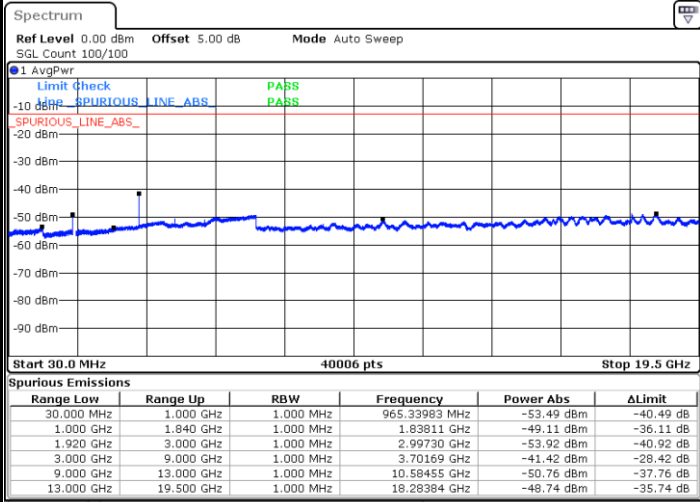

Date: 7.AUG.2017 10:44:49

Date: 7.AUG.2017 10:45:30

LTE Band 25 / 10MHz

Lowest Channel / QPSK

Lowest Channel / 16QAM

Date: 7.AUG.2017 10:48:44

Date: 7.AUG.2017 11:01:32

LTE Band 25 / 10MHz

Middle Channel / QPSK

Middle Channel / 16QAM

Date: 7.AUG.2017 11:02:55

Date: 7.AUG.2017 11:02:13

Highest Channel / QPSK

Highest Channel / 16QAM

Date: 7.AUG.2017 11:03:35

Date: 7.AUG.2017 11:04:20

LTE Band 25 / 15MHz

Lowest Channel / QPSK

Lowest Channel / 16QAM

Date: 7.AUG.2017 11:09:14

Date: 7.AUG.2017 11:09:54

Middle Channel / QPSK

Middle Channel / 16QAM

Date: 7.AUG.2017 11:11:08