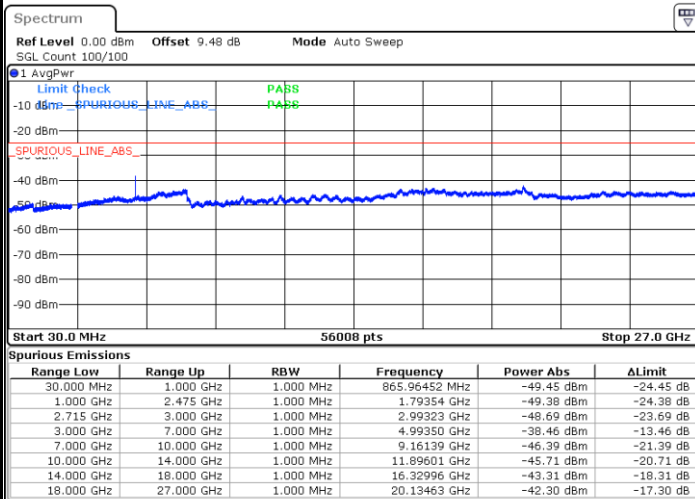

Middle Channel / QPSK

Date: 30.AUG.2017 14:52:48

Middle Channel / 16QAM

Date: 30.AUG.2017 14:53:46

LTE Band 41 / 5MHz

Highest Channel / QPSK

Date: 30 AUG 2017 14:55:27

Highest Channel / 16QAM

Date: 30 AUG 2017 14:54:35

LTE Band 41 / 10MHz

Lowest Channel / QPSK

Date: 30 AUG 2017 14:56:21

Lowest Channel / 16QAM

Date: 30 AUG 2017 14:57:13

LTE Band 41 / 10MHz

Middle Channel / QPSK