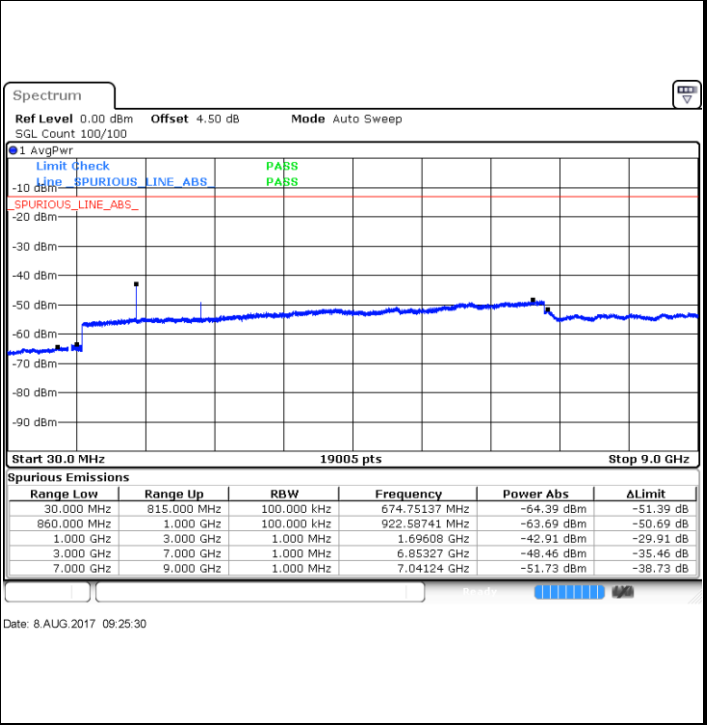

Highest Channel / QPSK

Highest Channel / 16QAM

Date: 7.AUG.2017 11:23:33

Date: 7.AUG.2017 11:22:53

LTE Band 26 / 1.4MHz

Lowest Channel / QPSK

Lowest Channel / 16QAM

Date: 8.AUG.2017 09:24:07

Date: 8.AUG.2017 09:23:41

Middle Channel / QPSK

Middle Channel / 16QAM

Date: 8.AUG.2017 09:24:35

Date: 8.AUG.2017 09:25:04

LTE Band 26 / 1.4MHz

Highest Channel / QPSK

Highest Channel / 16QAM

LTE Band 26 / 3MHz

Lowest Channel / QPSK

Lowest Channel / 16QAM

LTE Band 26 / 3MHz

Middle Channel / QPSK

Middle Channel / 16QAM

Date: 8.AUG.2017 09:42:42

Date: 8.AUG.2017 09:42:16

Highest Channel / QPSK

Highest Channel / 16QAM

Date: 8.AUG.2017 09:43:12

Date: 8.AUG.2017 09:43:39

LTE Band 26 / 5MHz

Lowest Channel / QPSK

Lowest Channel / 16QAM

Date: 8 AUG.2017 09:51:56