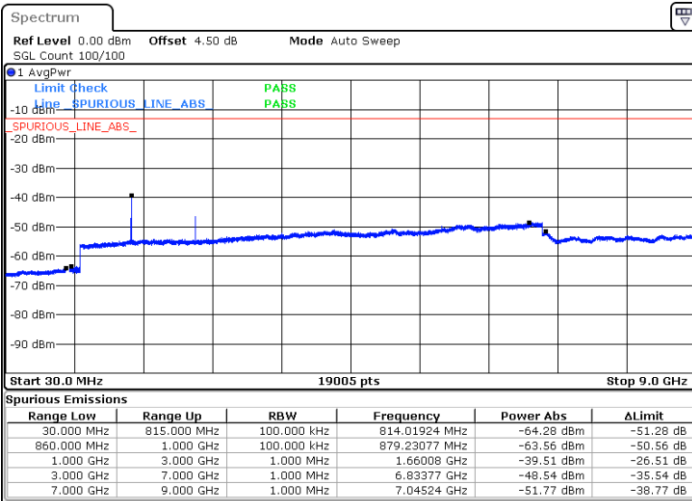

LTE Band 26 / 15MHz

Lowest Channel / QPSK

Lowest Channel / 16QAM

Date: 8 AUG.2017 10:20:52

Date: 8 AUG.2017 10:22:34

Middle Channel / QPSK

Middle Channel / 16QAM

Date: 8 AUG.2017 10:24:29

Date: 8 AUG.2017 10:24:03

LTE Band 26 / 15MHz

Highest Channel / QPSK

Date: 8 AUG.2017 10:24:58

Highest Channel / 16QAM

Date: 8 AUG.2017 10:25:23

LTE Band 26 / 15MHz

CH26765 / QPSK