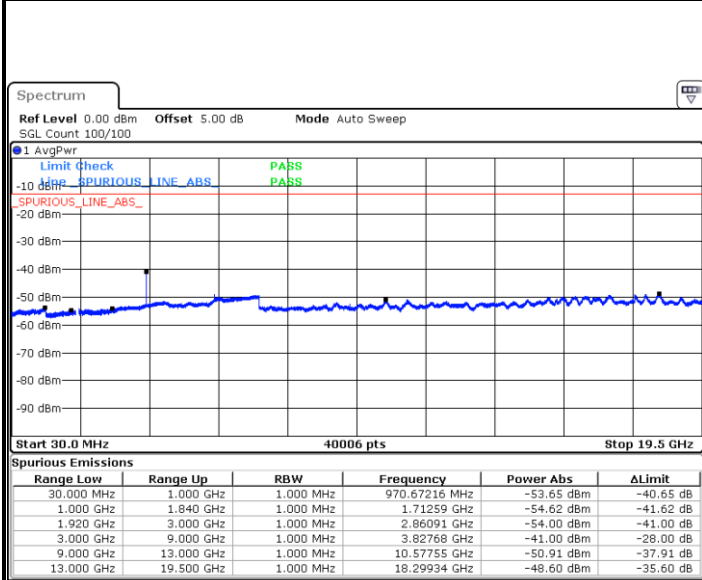

LTE Band 25 / 1.4MHz

Lowest Channel / QPSK

Lowest Channel / 16QAM

Date: 7.AUG.2017 10:13:43

Date: 7.AUG.2017 10:14:26

Middle Channel / QPSK

Middle Channel / 16QAM

Date: 7.AUG.2017 10:23:45

Date: 7.AUG.2017 10:23:03

LTE Band 25 / 1.4MHz

Highest Channel / QPSK

Date: 7.AUG.2017 10:24:30

Highest Channel / 16QAM

Date: 7.AUG.2017 10:25:11

LTE Band 25 / 3MHz

Lowest Channel / QPSK