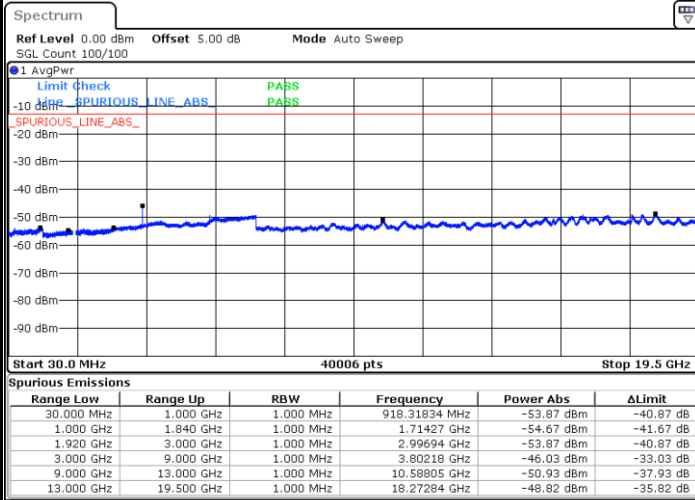

LTE Band 25 / 15MHz

Lowest Channel / QPSK

Lowest Channel / 16QAM

Date: 7.AUG.2017 11:09:14

Date: 7.AUG.2017 11:09:54

Middle Channel / QPSK

Middle Channel / 16QAM

Date: 7.AUG.2017 11:11:08

Date: 7.AUG.2017 11:11:57

LTE Band 25 / 15MHz

Highest Channel / QPSK

Date: 7.AUG.2017 11:13:19

Highest Channel / 16QAM

Date: 7.AUG.2017 11:12:39

LTE Band 25 / 20MHz

Lowest Channel / QPSK