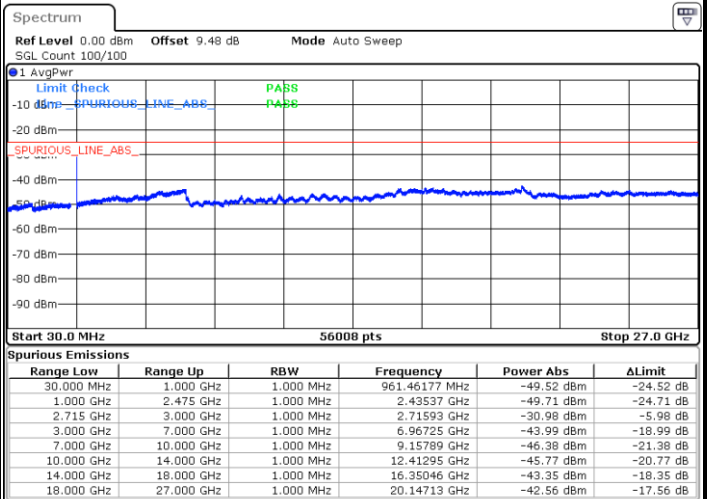

Date: 30 AUG 2017 14:54:35

LTE Band 41 / 10MHz

Lowest Channel / QPSK

Date: 30 AUG 2017 14:56:21

Lowest Channel / 16QAM

Date: 30 AUG 2017 14:57:13

LTE Band 41 / 10MHz

Middle Channel / QPSK

Middle Channel / 16QAM

Date: 30 AUG.2017 15:01:55

Date: 30 AUG.2017 14:58:57

Highest Channel / QPSK

Highest Channel / 16QAM

Date: 30 AUG.2017 15:00:57

Date: 30 AUG.2017 14:59:48

LTE Band 41 / 15MHz

Lowest Channel / QPSK

Lowest Channel / 16QAM

Date: 30 AUG.2017 15:02:49

Date: 30 AUG.2017 15:03:41

Middle Channel / QPSK

Middle Channel / 16QAM

Date: 30 AUG.2017 15:05:28

Date: 30 AUG.2017 15:04:33