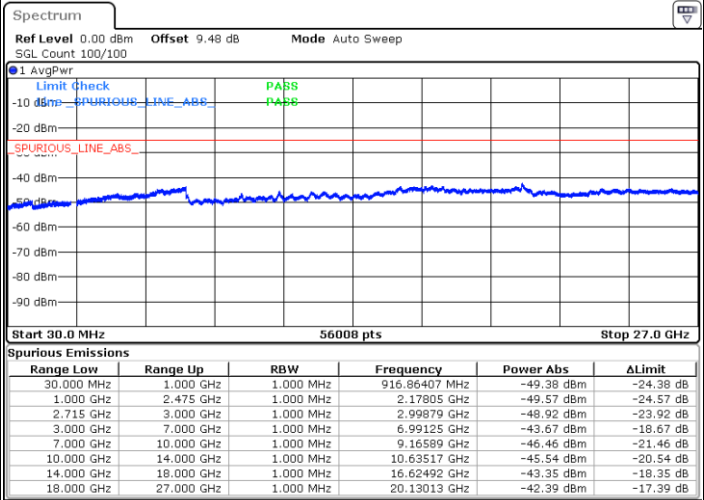

Middle Channel / QPSK

Date: 30.AUG.2017 14:52:48

Middle Channel / 16QAM

Date: 30.AUG.2017 14:53:46

LTE Band 41 / 5MHz

Highest Channel / QPSK

Date: 30 AUG 2017 14:55:27

Highest Channel / 16QAM

Date: 30 AUG 2017 14:54:35

LTE Band 41 / 10MHz

Lowest Channel / QPSK

Date: 30 AUG 2017 14:56:21

Lowest Channel / 16QAM

Date: 30 AUG 2017 14:57:13

LTE Band 41 / 10MHz

Middle Channel / QPSK