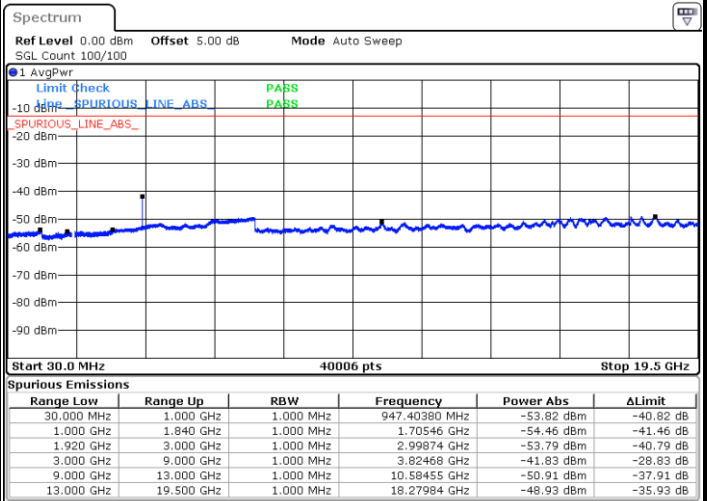

Date: 7.AUG.2017 10:23:03

LTE Band 25 / 1.4MHz

Highest Channel / QPSK

Date: 7.AUG.2017 10:24:30

Highest Channel / 16QAM

Date: 7.AUG.2017 10:25:11

LTE Band 25 / 3MHz

Lowest Channel / QPSK

Date: 7.AUG.2017 10:02:35

Lowest Channel / 16QAM

Date: 7.AUG.2017 10:03:29

LTE Band 25 / 3MHz

Middle Channel / QPSK

Middle Channel / 16QAM

Date: 7.AUG.2017 10:29:35

Date: 7.AUG.2017 10:28:54

Highest Channel / QPSK

Highest Channel / 16QAM

Date: 7.AUG.2017 10:30:21

Date: 7.AUG.2017 10:31:07

LTE Band 25 / 5MHz

Lowest Channel / QPSK

Lowest Channel / 16QAM

Date: 7.AUG.2017 10:41:58

Date: 7.AUG.2017 10:42:44

Middle Channel / QPSK

Middle Channel / 16QAM

Date: 7.AUG.2017 10:44:08

Date: 7.AUG.2017 10:43:27

LTE Band 25 / 5MHz

Highest Channel / QPSK

Highest Channel / 16QAM