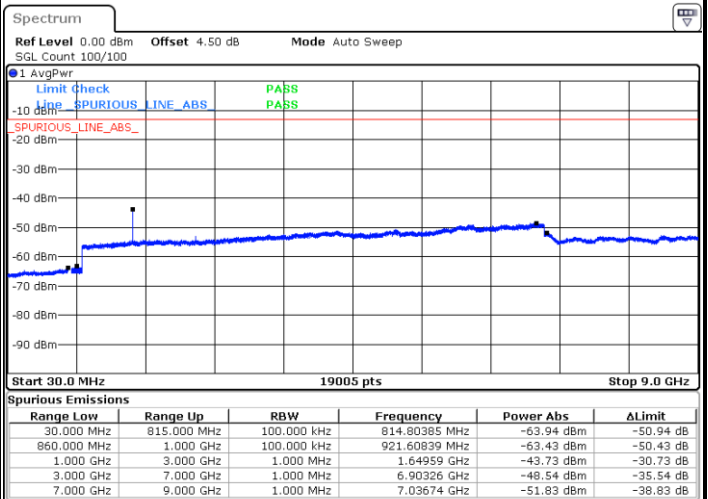

Date: 8 AUG.2017 09:50:46

Middle Channel / QPSK

Middle Channel / 16QAM

Date: 8 AUG.2017 09:53:03

Date: 8 AUG.2017 09:53:31

LTE Band 26 / 5MHz

Highest Channel / QPSK

Highest Channel / 16QAM

Date: 8 AUG.2017 09:54:34

Date: 8 AUG.2017 09:54:04

LTE Band 26 / 10MHz

Lowest Channel / QPSK

Lowest Channel / 16QAM

Date: 8 AUG.2017 10:02:13

Date: 8 AUG.2017 10:03:24

LTE Band 26 / 10MHz