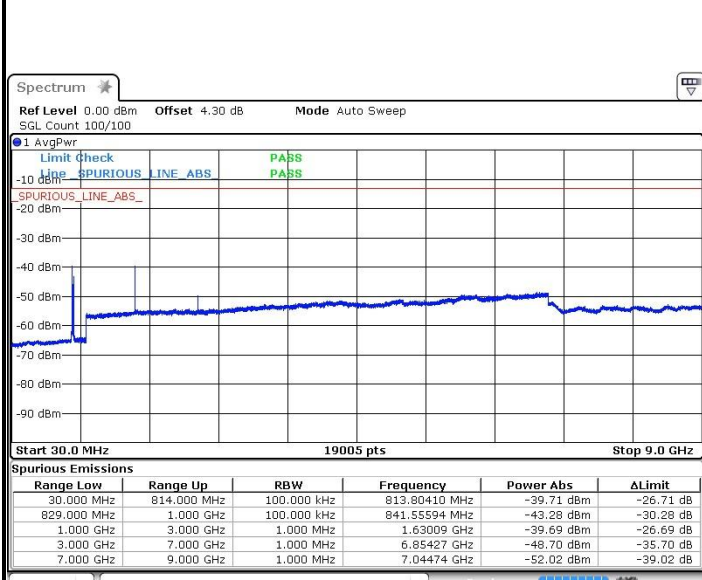

LTE Band 26 / 15MHz

Lowest Channel / QPSK

Lowest Channel / 16QAM

Date: 8 AUG.2017 10:20:52

Date: 8 AUG.2017 10:22:34

Middle Channel / QPSK

Middle Channel / 16QAM

Date: 8 AUG.2017 10:24:29

Date: 8 AUG.2017 10:24:03

LTE Band 26 / 15MHz

Highest Channel / QPSK

Date: 8 AUG.2017 10:24:58

Highest Channel / 16QAM

Date: 8 AUG.2017 10:25:23

LTE Band 26 / 15MHz

CH26765 / QPSK