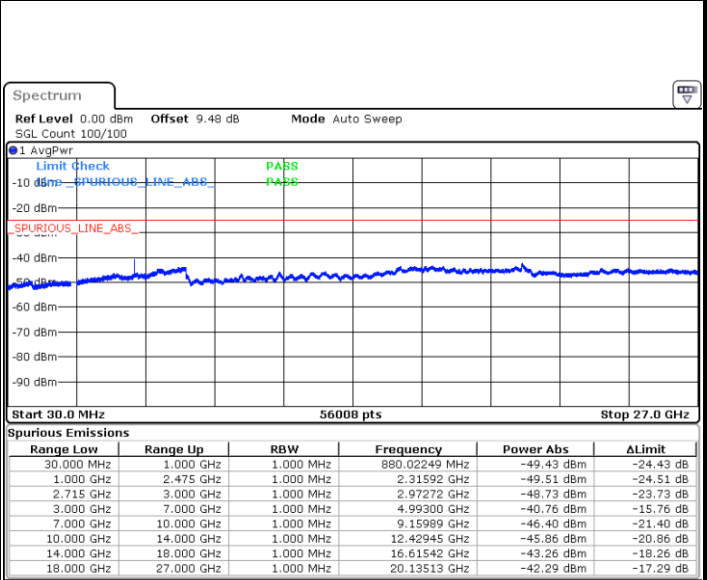

Date: 8 AUG.2017 10:24:03

LTE Band 26 / 15MHz

Highest Channel / QPSK

Date: 8 AUG.2017 10:24:58

Highest Channel / 16QAM

Date: 8 AUG.2017 10:25:23

LTE Band 26 / 15MHz

CH26765 / QPSK

Date: 7 AUG.2017 20:07:49

CH26765 / 16QAM

Date: 7 AUG.2017 20:08:55

LTE Band 41 / 5MHz

Lowest Channel / QPSK

Date: 30.AUG.2017 14:51:59

Lowest Channel / 16QAM

Date: 30.AUG.2017 14:51:10

Middle Channel / QPSK

Date: 30.AUG.2017 14:52:48

Middle Channel / 16QAM

Date: 30.AUG.2017 14:53:46

LTE Band 41 / 5MHz

Highest Channel / QPSK

Date: 30 AUG 2017 14:55:27

Highest Channel / 16QAM