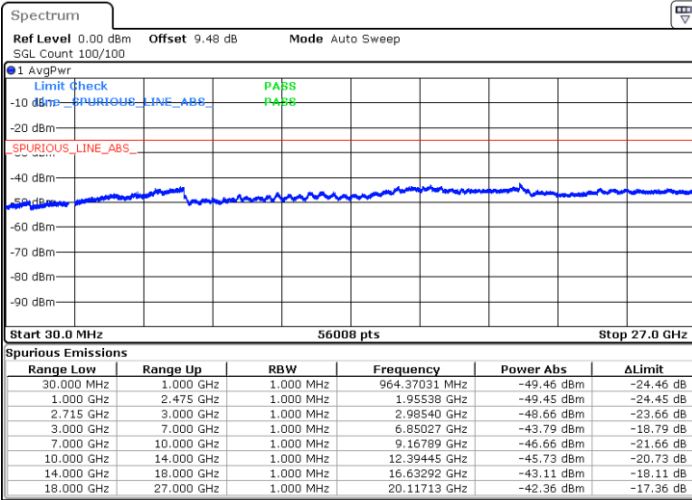

Middle Channel / QPSK

Date: 30.AUG.2017 14:52:48

Middle Channel / 16QAM

Date: 30.AUG.2017 14:53:46

LTE Band 41 / 5MHz

Highest Channel / QPSK

Date: 30 AUG 2017 14:55:27

Highest Channel / 16QAM

Date: 30 AUG 2017 14:54:35

LTE Band 41 / 10MHz

Lowest Channel / QPSK

Date: 30 AUG 2017 14:56:21

Lowest Channel / 16QAM

Date: 30 AUG 2017 14:57:13

LTE Band 41 / 10MHz

Middle Channel / QPSK

Middle Channel / 16QAM

Date: 30 AUG.2017 15:01:55

Date: 30 AUG.2017 14:58:57

Highest Channel / QPSK

Highest Channel / 16QAM

Date: 30 AUG.2017 15:00:57

Date: 30 AUG.2017 14:59:48

LTE Band 41 / 15MHz