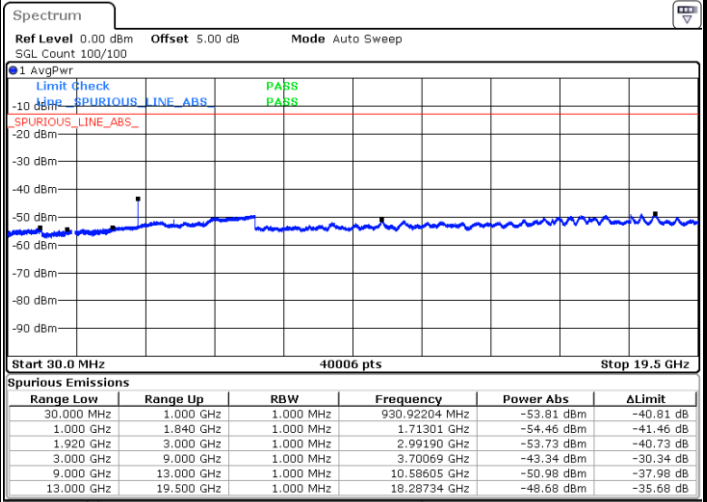

LTE Band 25 / 1.4MHz

Lowest Channel / QPSK

Lowest Channel / 16QAM

Date: 7.AUG.2017 10:13:43

Date: 7.AUG.2017 10:14:26

Middle Channel / QPSK

Middle Channel / 16QAM

Date: 7.AUG.2017 10:23:45

Date: 7.AUG.2017 10:23:03

LTE Band 25 / 1.4MHz

Highest Channel / QPSK

Date: 7.AUG.2017 10:24:30

Highest Channel / 16QAM

Date: 7.AUG.2017 10:25:11

LTE Band 25 / 3MHz

Lowest Channel / QPSK