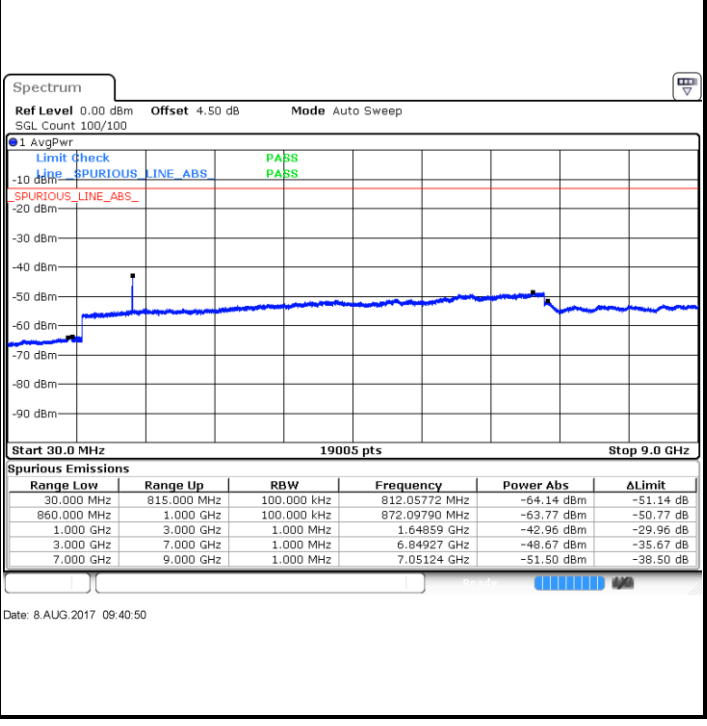

Highest Channel / QPSK

Highest Channel / 16QAM

Date: 7.AUG.2017 11:23:33

Date: 7.AUG.2017 11:22:53

LTE Band 26 / 1.4MHz

Lowest Channel / QPSK

Lowest Channel / 16QAM

Date: 8.AUG.2017 09:24:07

Date: 8.AUG.2017 09:23:41

Middle Channel / QPSK

Middle Channel / 16QAM

Date: 8.AUG.2017 09:24:35

Date: 8.AUG.2017 09:25:04

LTE Band 26 / 1.4MHz

Highest Channel / QPSK

Highest Channel / 16QAM

LTE Band 26 / 3MHz

Lowest Channel / QPSK

Lowest Channel / 16QAM

LTE Band 26 / 3MHz

Middle Channel / QPSK

Middle Channel / 16QAM

Date: 8.AUG.2017 09:42:42

Date: 8.AUG.2017 09:42:16

Highest Channel / QPSK

Highest Channel / 16QAM

Date: 8.AUG.2017 09:43:12

Date: 8.AUG.2017 09:43:39

LTE Band 26 / 5MHz

Lowest Channel / QPSK

Lowest Channel / 16QAM

Date: 8 AUG.2017 09:51:56