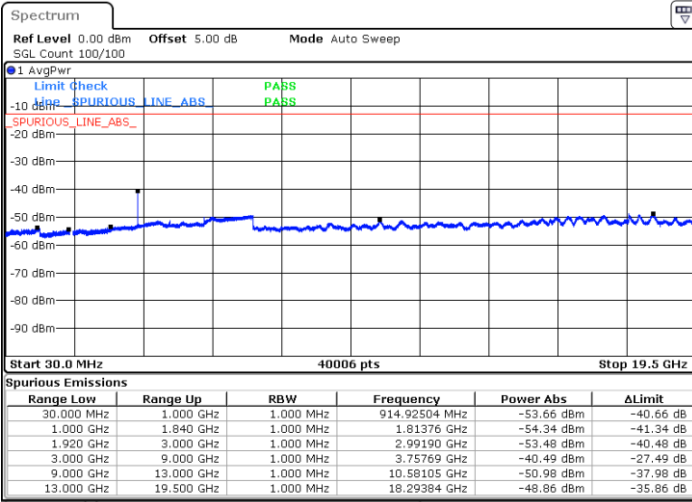

Date: 7.AUG.2017 10:02:35

Lowest Channel / 16QAM

Date: 7.AUG.2017 10:03:29

LTE Band 25 / 3MHz

Middle Channel / QPSK

Middle Channel / 16QAM

Date: 7.AUG.2017 10:29:35

Date: 7.AUG.2017 10:28:54

Highest Channel / QPSK

Highest Channel / 16QAM

Date: 7.AUG.2017 10:30:21

Date: 7.AUG.2017 10:31:07

LTE Band 25 / 5MHz

Lowest Channel / QPSK

Lowest Channel / 16QAM

Date: 7.AUG.2017 10:41:58