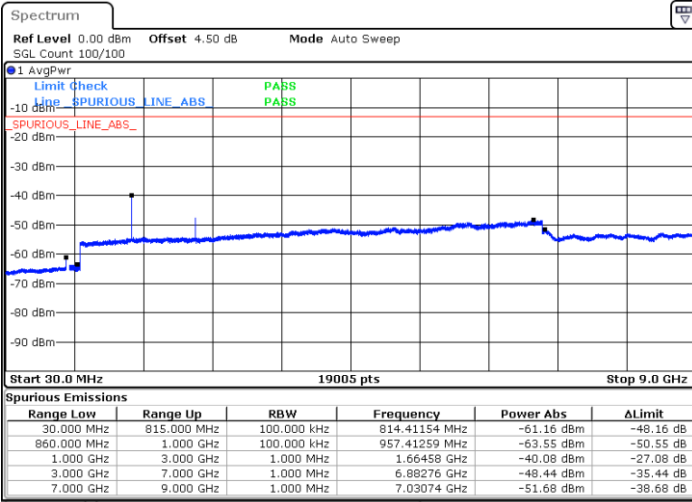

Date: 8 AUG.2017 09:50:46

Middle Channel / QPSK

Middle Channel / 16QAM

Date: 8 AUG.2017 09:53:03

Date: 8 AUG.2017 09:53:31

LTE Band 26 / 5MHz

Highest Channel / QPSK

Highest Channel / 16QAM

Date: 8 AUG.2017 09:54:34

Date: 8 AUG.2017 09:54:04

LTE Band 26 / 10MHz

Lowest Channel / QPSK

Lowest Channel / 16QAM

Date: 8 AUG.2017 10:02:13

Date: 8 AUG.2017 10:03:24

LTE Band 26 / 10MHz

Middle Channel / QPSK

Middle Channel / 16QAM

Date: 8.AUG.2017 10:15:35

Date: 8.AUG.2017 10:13:59

Highest Channel / QPSK

Highest Channel / 16QAM

Date: 8.AUG.2017 10:15:03

Date: 8.AUG.2017 10:14:27