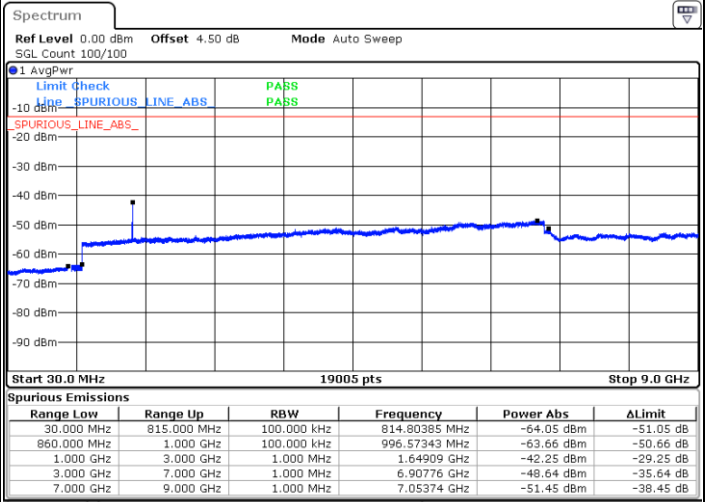

LTE Band 26 / 3MHz

Lowest Channel / QPSK

Lowest Channel / 16QAM

LTE Band 26 / 3MHz

Middle Channel / QPSK

Middle Channel / 16QAM

Date: 8.AUG.2017 09:42:42

Date: 8.AUG.2017 09:42:16

Highest Channel / QPSK

Highest Channel / 16QAM

Date: 8.AUG.2017 09:43:12

Date: 8.AUG.2017 09:43:39

LTE Band 26 / 5MHz

Lowest Channel / QPSK

Lowest Channel / 16QAM

Date: 8 AUG.2017 09:51:56

Date: 8 AUG.2017 09:50:46

Middle Channel / QPSK

Middle Channel / 16QAM

Date: 8 AUG.2017 09:53:03

Date: 8 AUG.2017 09:53:31

LTE Band 26 / 5MHz

Highest Channel / QPSK

Highest Channel / 16QAM