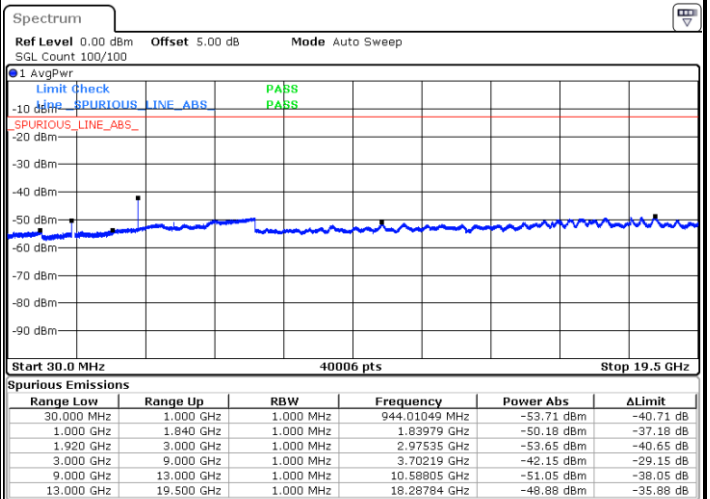

LTE Band 25 / 15MHz

Lowest Channel / QPSK

Lowest Channel / 16QAM

Date: 7.AUG.2017 11:09:14

Date: 7.AUG.2017 11:09:54

Middle Channel / QPSK

Middle Channel / 16QAM

Date: 7.AUG.2017 11:11:08

Date: 7.AUG.2017 11:11:57

LTE Band 25 / 15MHz

Highest Channel / QPSK

Date: 7.AUG.2017 11:13:19

Highest Channel / 16QAM

Date: 7.AUG.2017 11:12:39

LTE Band 25 / 20MHz

Lowest Channel / QPSK

Date: 7.AUG.2017 11:18:38

Lowest Channel / 16QAM

Date: 7.AUG.2017 11:20:06

LTE Band 25 / 20MHz

Middle Channel / QPSK

Middle Channel / 16QAM

Date: 7.AUG.2017 11:21:25

Date: 7.AUG.2017 11:22:06