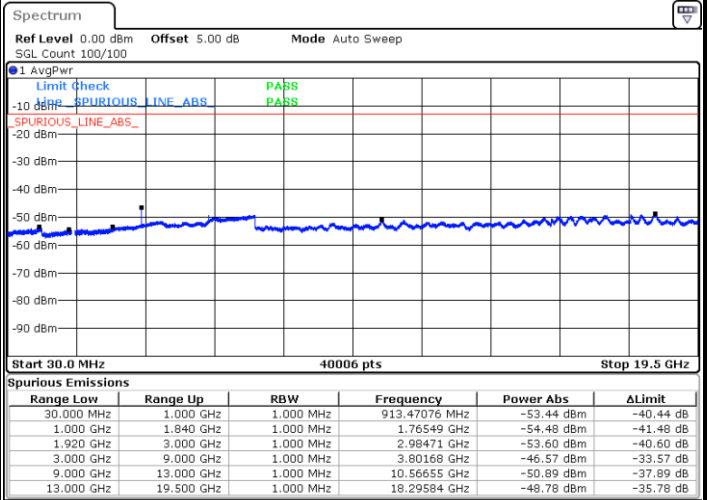

LTE Band 25 / 15MHz

Lowest Channel / QPSK

Lowest Channel / 16QAM

Date: 7.AUG.2017 11:09:14

Date: 7.AUG.2017 11:09:54

Middle Channel / QPSK

Middle Channel / 16QAM

Date: 7.AUG.2017 11:11:08

Date: 7.AUG.2017 11:11:57

LTE Band 25 / 15MHz

Highest Channel / QPSK

Date: 7.AUG.2017 11:13:19

Highest Channel / 16QAM

Date: 7.AUG.2017 11:12:39

LTE Band 25 / 20MHz

Lowest Channel / QPSK

Date: 7.AUG.2017 11:18:38

Lowest Channel / 16QAM

Date: 7.AUG.2017 11:20:06

LTE Band 25 / 20MHz

Middle Channel / QPSK

Middle Channel / 16QAM

Date: 7.AUG.2017 11:21:25

Date: 7.AUG.2017 11:22:06