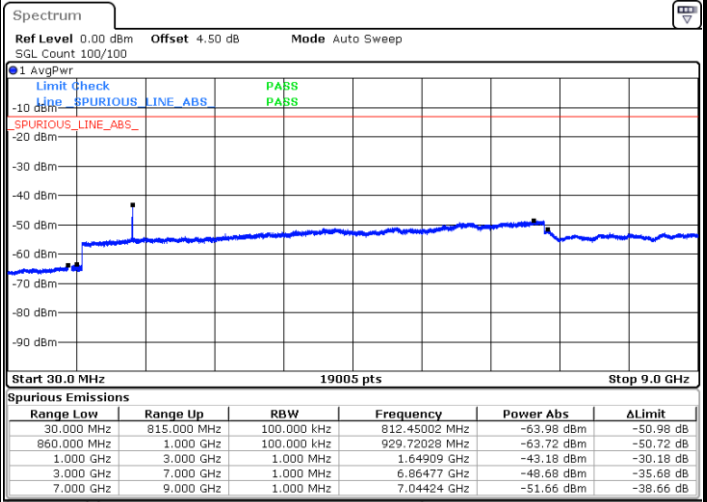

Date: 7.AUG.2017 11:18:38

Lowest Channel / 16QAM

Date: 7.AUG.2017 11:20:06

LTE Band 25 / 20MHz

Middle Channel / QPSK

Middle Channel / 16QAM

Date: 7.AUG.2017 11:21:25

Date: 7.AUG.2017 11:22:06

Highest Channel / QPSK

Highest Channel / 16QAM

Date: 7.AUG.2017 11:23:33

Date: 7.AUG.2017 11:22:53

LTE Band 26 / 1.4MHz

Lowest Channel / QPSK

Lowest Channel / 16QAM

Date: 8.AUG.2017 09:24:07

Date: 8.AUG.2017 09:23:41

Middle Channel / QPSK

Middle Channel / 16QAM

Date: 8.AUG.2017 09:24:35

Date: 8.AUG.2017 09:25:04

LTE Band 26 / 1.4MHz

Highest Channel / QPSK

Highest Channel / 16QAM