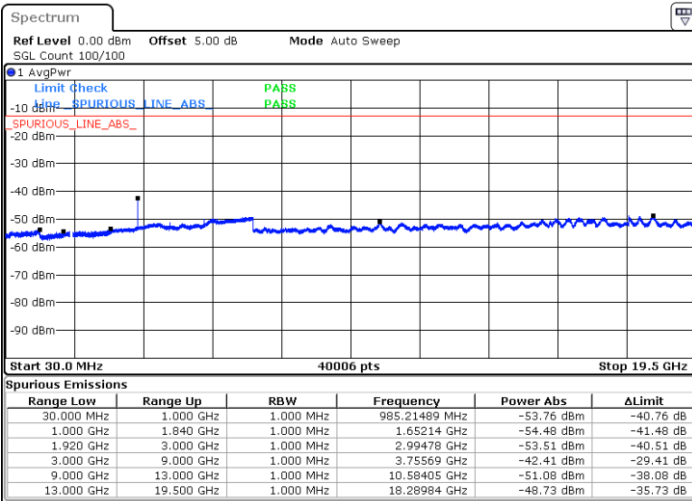

Highest Channel / QPSK

Highest Channel / 16QAM

Date: 7.AUG.2017 10:30:21

Date: 7.AUG.2017 10:31:07

LTE Band 25 / 5MHz

Lowest Channel / QPSK

Lowest Channel / 16QAM

Date: 7.AUG.2017 10:41:58

Date: 7.AUG.2017 10:42:44

Middle Channel / QPSK

Middle Channel / 16QAM

Date: 7.AUG.2017 10:44:08

Date: 7.AUG.2017 10:43:27

LTE Band 25 / 5MHz

Highest Channel / QPSK

Highest Channel / 16QAM