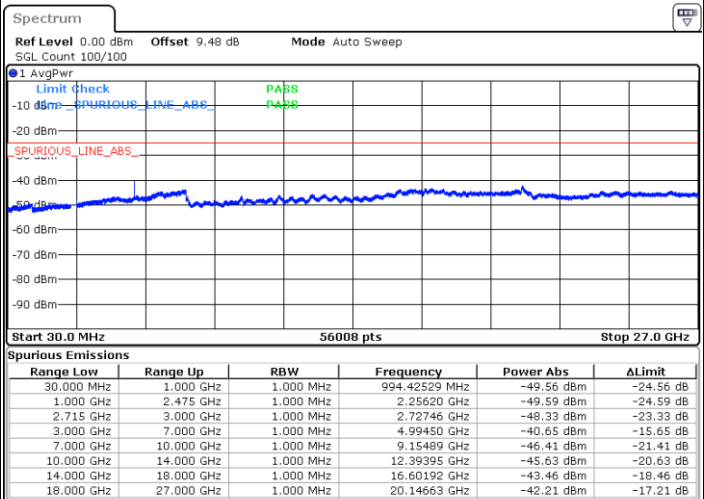

Lowest Channel / QPSK

Lowest Channel / 16QAM

Date: 30 AUG.2017 15:02:49

Date: 30 AUG.2017 15:03:41

Middle Channel / QPSK

Middle Channel / 16QAM

Date: 30 AUG.2017 15:05:28

Date: 30 AUG.2017 15:04:33

LTE Band 41 / 15MHz

Highest Channel / QPSK

Date: 30 AUG 2017 15:06:18

Highest Channel / 16QAM

Date: 30 AUG 2017 15:07:09

LTE Band 41 / 20MHz

Lowest Channel / QPSK

Date: 30 AUG 2017 14:48:37

Lowest Channel / 16QAM

Date: 30 AUG 2017 14:47:48