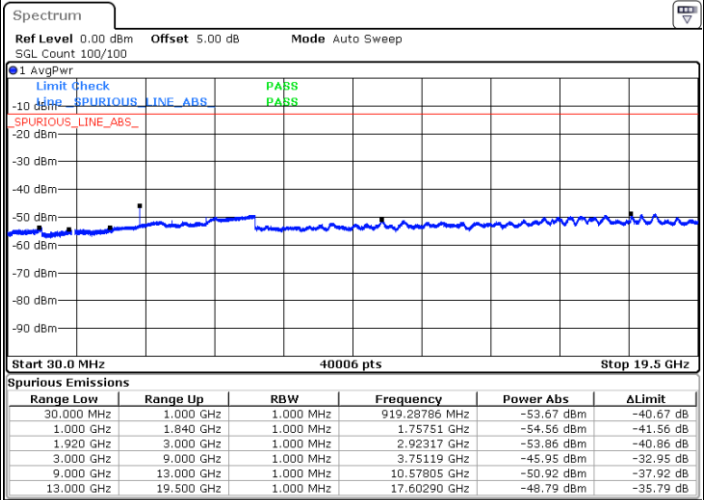

LTE Band 25 / 10MHz

Middle Channel / QPSK

Middle Channel / 16QAM

Date: 7.AUG.2017 11:02:55

Date: 7.AUG.2017 11:02:13