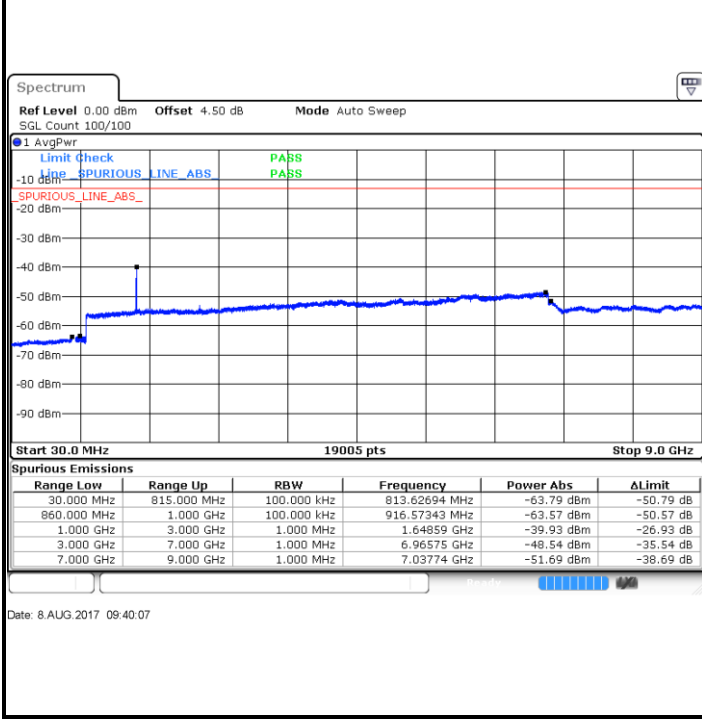

Highest Channel / QPSK

Highest Channel / 16QAM

Date: 7.AUG.2017 11:23:33

Date: 7.AUG.2017 11:22:53

LTE Band 26 / 1.4MHz

Lowest Channel / QPSK

Lowest Channel / 16QAM

Date: 8.AUG.2017 09:24:07

Date: 8.AUG.2017 09:23:41

Middle Channel / QPSK

Middle Channel / 16QAM

Date: 8.AUG.2017 09:24:35

Date: 8.AUG.2017 09:25:04

LTE Band 26 / 1.4MHz

Highest Channel / QPSK

Highest Channel / 16QAM

LTE Band 26 / 3MHz

Lowest Channel / QPSK

Lowest Channel / 16QAM

LTE Band 26 / 3MHz

Middle Channel / QPSK

Middle Channel / 16QAM

Date: 8.AUG.2017 09:42:42

Date: 8.AUG.2017 09:42:16

Highest Channel / QPSK

Highest Channel / 16QAM

Date: 8.AUG.2017 09:43:12

Date: 8.AUG.2017 09:43:39

LTE Band 26 / 5MHz

Lowest Channel / QPSK

Lowest Channel / 16QAM

Date: 8 AUG.2017 09:51:56