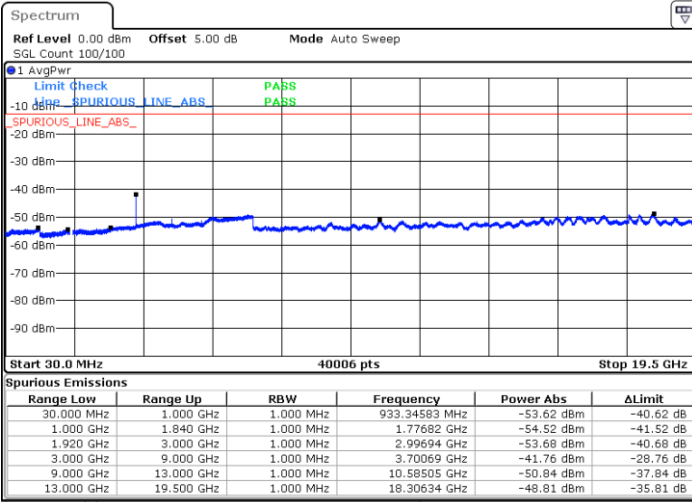

Highest Channel / QPSK

Highest Channel / 16QAM

Date: 7.AUG.2017 10:30:21

Date: 7.AUG.2017 10:31:07

LTE Band 25 / 5MHz

Lowest Channel / QPSK

Lowest Channel / 16QAM

Date: 7.AUG.2017 10:41:58

Date: 7.AUG.2017 10:42:44

Middle Channel / QPSK

Middle Channel / 16QAM

Date: 7.AUG.2017 10:44:08

Date: 7.AUG.2017 10:43:27

LTE Band 25 / 5MHz

Highest Channel / QPSK

Highest Channel / 16QAM