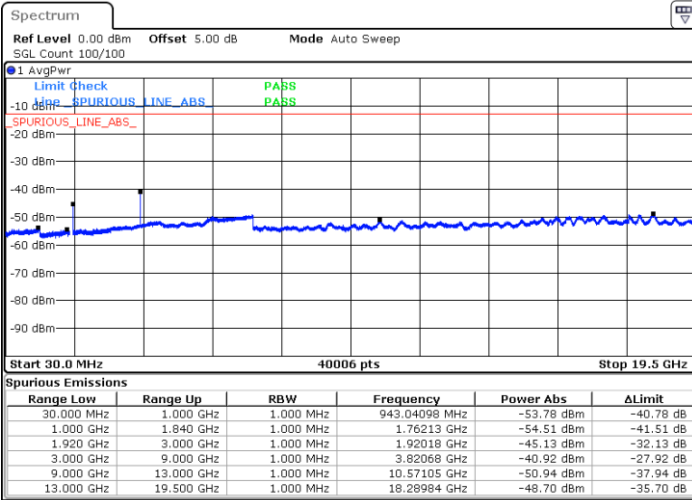

Highest Channel / QPSK

Highest Channel / 16QAM

Date: 7.AUG.2017 10:30:21

Date: 7.AUG.2017 10:31:07

LTE Band 25 / 5MHz

Lowest Channel / QPSK

Lowest Channel / 16QAM

Date: 7.AUG.2017 10:41:58

Date: 7.AUG.2017 10:42:44

Middle Channel / QPSK

Middle Channel / 16QAM

Date: 7.AUG.2017 10:44:08

Date: 7.AUG.2017 10:43:27

LTE Band 25 / 5MHz

Highest Channel / QPSK

Highest Channel / 16QAM

Date: 7.AUG.2017 10:44:49

Date: 7.AUG.2017 10:45:30

LTE Band 25 / 10MHz

Lowest Channel / QPSK

Lowest Channel / 16QAM

Date: 7.AUG.2017 10:48:44

Date: 7.AUG.2017 11:01:32

LTE Band 25 / 10MHz