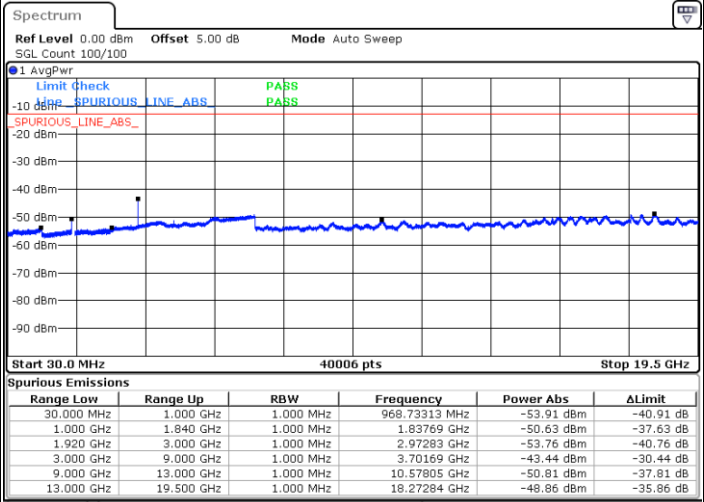

Date: 7.AUG.2017 10:44:49

Date: 7.AUG.2017 10:45:30

LTE Band 25 / 10MHz

Lowest Channel / QPSK

Lowest Channel / 16QAM

Date: 7.AUG.2017 10:48:44

Date: 7.AUG.2017 11:01:32

LTE Band 25 / 10MHz

Middle Channel / QPSK

Middle Channel / 16QAM

Date: 7.AUG.2017 11:02:55

Date: 7.AUG.2017 11:02:13

Highest Channel / QPSK

Highest Channel / 16QAM

Date: 7.AUG.2017 11:03:35

Date: 7.AUG.2017 11:04:20

LTE Band 25 / 15MHz

Lowest Channel / QPSK

Lowest Channel / 16QAM

Date: 7.AUG.2017 11:09:14

Date: 7.AUG.2017 11:09:54

Middle Channel / QPSK

Middle Channel / 16QAM

Date: 7.AUG.2017 11:11:08