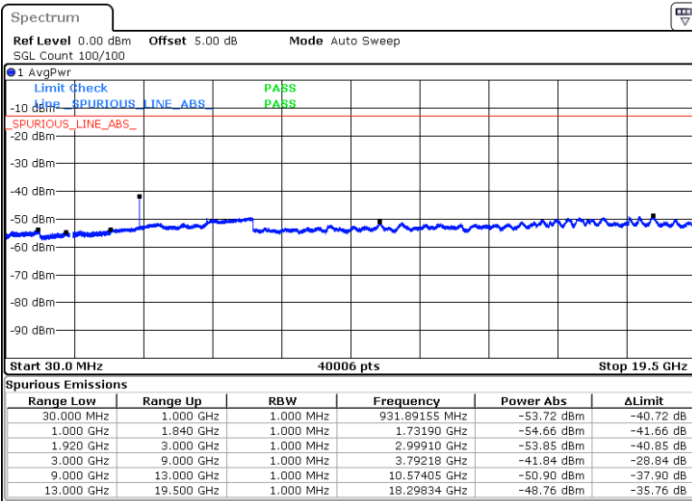

Date: 7.AUG.2017 11:11:57

LTE Band 25 / 15MHz

Highest Channel / QPSK

Date: 7.AUG.2017 11:13:19

Highest Channel / 16QAM

Date: 7.AUG.2017 11:12:39

LTE Band 25 / 20MHz

Lowest Channel / QPSK

Date: 7.AUG.2017 11:18:38

Lowest Channel / 16QAM

Date: 7.AUG.2017 11:20:06

LTE Band 25 / 20MHz

Middle Channel / QPSK

Middle Channel / 16QAM

Date: 7.AUG.2017 11:21:25

Date: 7.AUG.2017 11:22:06

Highest Channel / QPSK

Highest Channel / 16QAM

Date: 7.AUG.2017 11:23:33

Date: 7.AUG.2017 11:22:53

LTE Band 26 / 1.4MHz

Lowest Channel / QPSK

Lowest Channel / 16QAM

Date: 8.AUG.2017 09:24:07