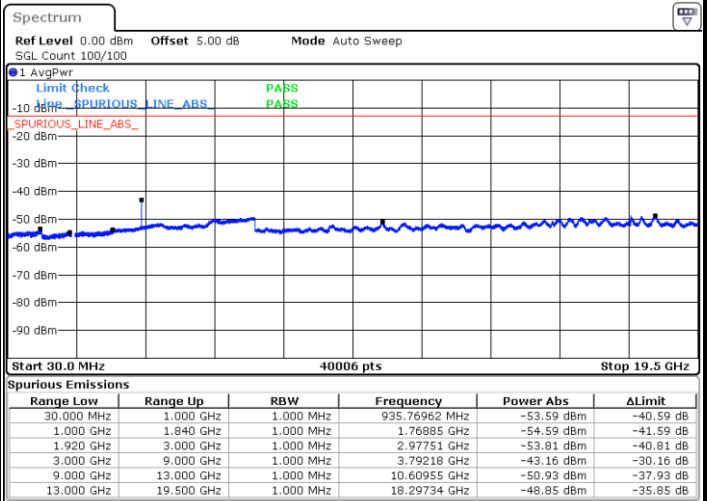

Date: 7.AUG.2017 11:11:57

LTE Band 25 / 15MHz

Highest Channel / QPSK

Date: 7.AUG.2017 11:13:19

Highest Channel / 16QAM

Date: 7.AUG.2017 11:12:39

LTE Band 25 / 20MHz

Lowest Channel / QPSK

Date: 7.AUG.2017 11:18:38

Lowest Channel / 16QAM

Date: 7.AUG.2017 11:20:06

LTE Band 25 / 20MHz

Middle Channel / QPSK

Middle Channel / 16QAM

Date: 7.AUG.2017 11:21:25

Date: 7.AUG.2017 11:22:06

Highest Channel / QPSK

Highest Channel / 16QAM

Date: 7.AUG.2017 11:23:33

Date: 7.AUG.2017 11:22:53

LTE Band 26 / 1.4MHz

Lowest Channel / QPSK

Lowest Channel / 16QAM

Date: 8.AUG.2017 09:24:07

Date: 8.AUG.2017 09:23:41

Middle Channel / QPSK

Middle Channel / 16QAM

Date: 8.AUG.2017 09:24:35

Date: 8.AUG.2017 09:25:04

LTE Band 26 / 1.4MHz

Highest Channel / QPSK

Highest Channel / 16QAM