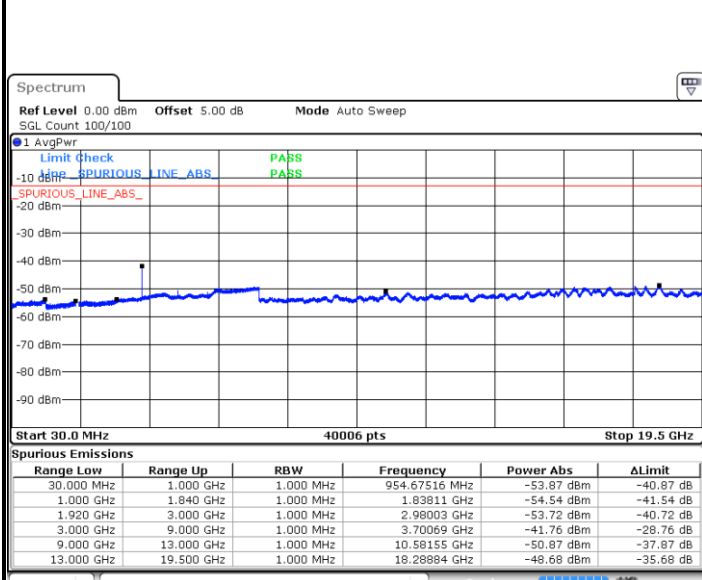

LTE Band 25 / 1.4MHz

Lowest Channel / QPSK

Lowest Channel / 16QAM

Date: 7.AUG.2017 10:13:43

Date: 7.AUG.2017 10:14:26

Middle Channel / QPSK

Middle Channel / 16QAM

Date: 7.AUG.2017 10:23:45

Date: 7.AUG.2017 10:23:03

LTE Band 25 / 1.4MHz

Highest Channel / QPSK

Date: 7.AUG.2017 10:24:30

Highest Channel / 16QAM

Date: 7.AUG.2017 10:25:11

LTE Band 25 / 3MHz

Lowest Channel / QPSK

Date: 7.AUG.2017 10:02:35

Lowest Channel / 16QAM

Date: 7.AUG.2017 10:03:29

LTE Band 25 / 3MHz

Middle Channel / QPSK

Middle Channel / 16QAM

Date: 7.AUG.2017 10:29:35

Date: 7.AUG.2017 10:28:54

Highest Channel / QPSK

Highest Channel / 16QAM

Date: 7.AUG.2017 10:30:21

Date: 7.AUG.2017 10:31:07

LTE Band 25 / 5MHz

Lowest Channel / QPSK

Lowest Channel / 16QAM

Date: 7.AUG.2017 10:41:58