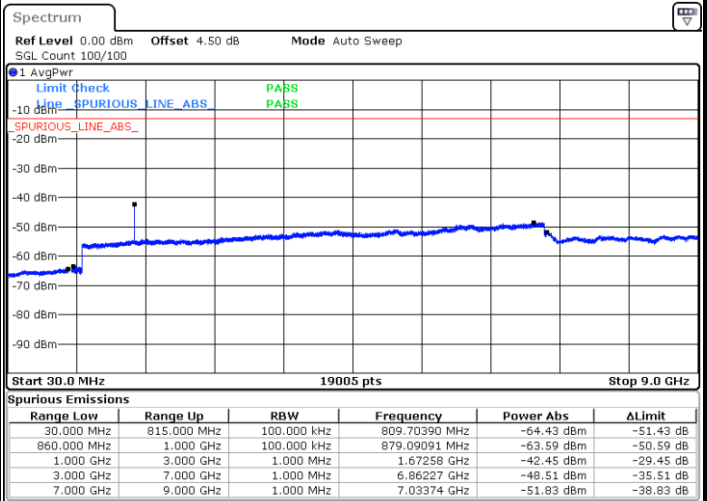

Date: 7.AUG.2017 11:18:38

Lowest Channel / 16QAM

Date: 7.AUG.2017 11:20:06

LTE Band 25 / 20MHz

Middle Channel / QPSK

Middle Channel / 16QAM

Date: 7.AUG.2017 11:21:25

Date: 7.AUG.2017 11:22:06

Highest Channel / QPSK

Highest Channel / 16QAM

Date: 7.AUG.2017 11:23:33

Date: 7.AUG.2017 11:22:53

LTE Band 26 / 1.4MHz

Lowest Channel / QPSK

Lowest Channel / 16QAM

Date: 8.AUG.2017 09:24:07

Date: 8.AUG.2017 09:23:41

Middle Channel / QPSK

Middle Channel / 16QAM

Date: 8.AUG.2017 09:24:35

Date: 8.AUG.2017 09:25:04

LTE Band 26 / 1.4MHz

Highest Channel / QPSK

Highest Channel / 16QAM