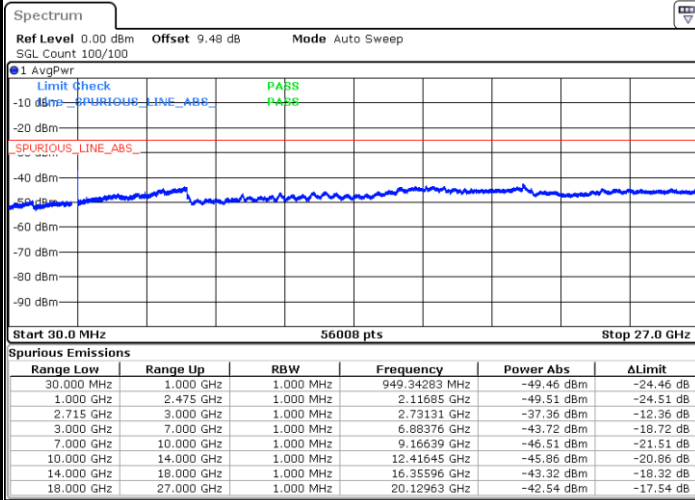

Middle Channel / 16QAM

Date: 30 AUG.2017 15:01:55

Date: 30 AUG.2017 14:58:57

Highest Channel / QPSK

Highest Channel / 16QAM

Date: 30 AUG.2017 15:00:57

Date: 30 AUG.2017 14:59:48

LTE Band 41 / 15MHz

Lowest Channel / QPSK

Lowest Channel / 16QAM

Date: 30 AUG.2017 15:02:49

Date: 30 AUG.2017 15:03:41

Middle Channel / QPSK

Middle Channel / 16QAM

Date: 30 AUG.2017 15:05:28

Date: 30 AUG.2017 15:04:33

LTE Band 41 / 15MHz

Highest Channel / QPSK

Date: 30 AUG 2017 15:06:18

Highest Channel / 16QAM

Date: 30 AUG 2017 15:07:09

LTE Band 41 / 20MHz

Lowest Channel / QPSK

Date: 30 AUG 2017 14:48:37