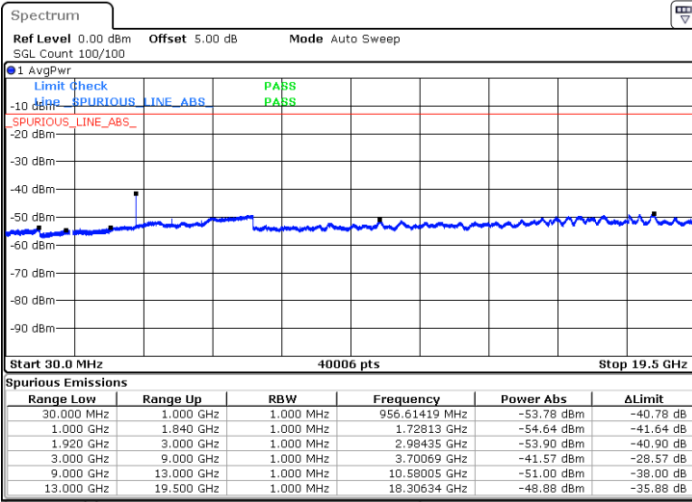

LTE Band 25 / 1.4MHz

Lowest Channel / QPSK

Lowest Channel / 16QAM

Date: 7.AUG.2017 10:13:43

Date: 7.AUG.2017 10:14:26

Middle Channel / QPSK

Middle Channel / 16QAM

Date: 7.AUG.2017 10:23:45

Date: 7.AUG.2017 10:23:03

LTE Band 25 / 1.4MHz

Highest Channel / QPSK

Date: 7.AUG.2017 10:24:30

Highest Channel / 16QAM

Date: 7.AUG.2017 10:25:11

LTE Band 25 / 3MHz

Lowest Channel / QPSK