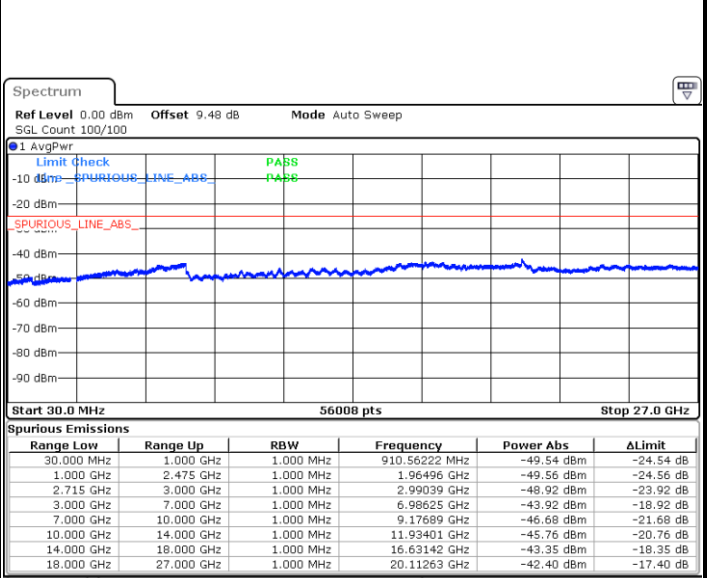

Date: 8 AUG.2017 10:24:03

LTE Band 26 / 15MHz

Highest Channel / QPSK

Date: 8 AUG.2017 10:24:58

Highest Channel / 16QAM

Date: 8 AUG.2017 10:25:23

LTE Band 26 / 15MHz

CH26765 / QPSK

Date: 7 AUG.2017 20:07:49

CH26765 / 16QAM

Date: 7 AUG.2017 20:08:55

LTE Band 41 / 5MHz

Lowest Channel / QPSK

Date: 30.AUG.2017 14:51:59

Lowest Channel / 16QAM

Date: 30.AUG.2017 14:51:10

Middle Channel / QPSK

Date: 30.AUG.2017 14:52:48

Middle Channel / 16QAM

Date: 30.AUG.2017 14:53:46

LTE Band 41 / 5MHz

Highest Channel / QPSK

Date: 30 AUG 2017 14:55:27

Highest Channel / 16QAM