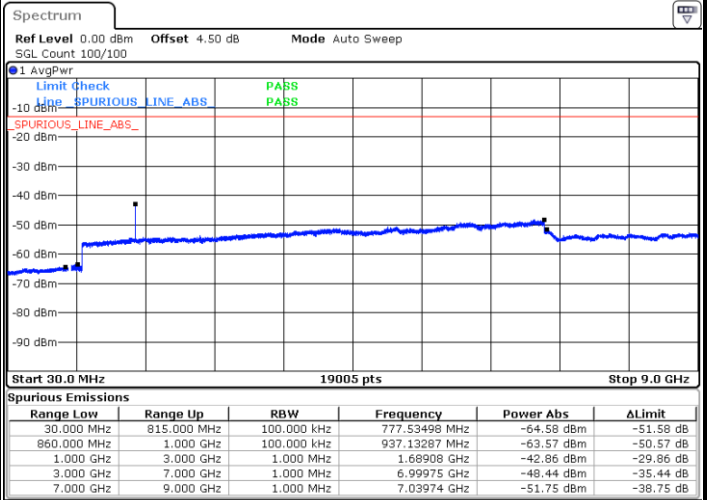

Highest Channel / QPSK

Highest Channel / 16QAM

Date: 8.AUG.2017 09:43:12

Date: 8.AUG.2017 09:43:39

LTE Band 26 / 5MHz

Lowest Channel / QPSK

Lowest Channel / 16QAM

Date: 8 AUG.2017 09:51:56

Date: 8 AUG.2017 09:50:46

Middle Channel / QPSK

Middle Channel / 16QAM

Date: 8 AUG.2017 09:53:03

Date: 8 AUG.2017 09:53:31

LTE Band 26 / 5MHz

Highest Channel / QPSK

Highest Channel / 16QAM

Date: 8 AUG.2017 09:54:34

Date: 8 AUG.2017 09:54:04

LTE Band 26 / 10MHz

Lowest Channel / QPSK

Lowest Channel / 16QAM

Date: 8 AUG.2017 10:02:13

Date: 8 AUG.2017 10:03:24

LTE Band 26 / 10MHz