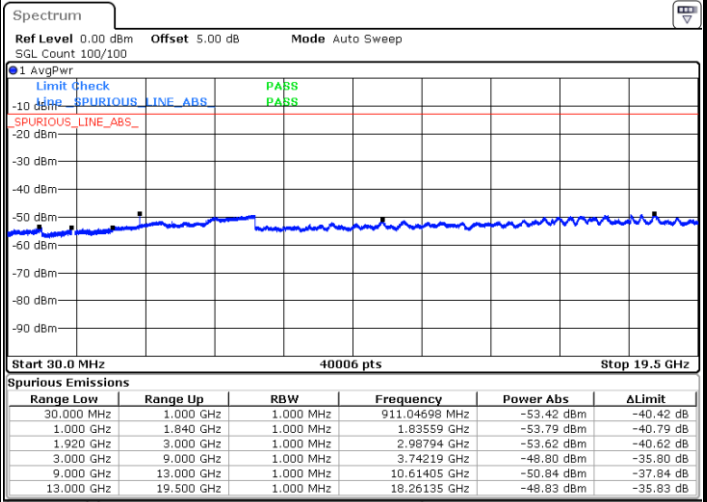

Date: 7.AUG.2017 11:18:38

Lowest Channel / 16QAM

Date: 7.AUG.2017 11:20:06

LTE Band 25 / 20MHz

Middle Channel / QPSK

Middle Channel / 16QAM

Date: 7.AUG.2017 11:21:25

Date: 7.AUG.2017 11:22:06

Highest Channel / QPSK

Highest Channel / 16QAM

Date: 7.AUG.2017 11:23:33

Date: 7.AUG.2017 11:22:53

LTE Band 26 / 1.4MHz

Lowest Channel / QPSK

Lowest Channel / 16QAM

Date: 8.AUG.2017 09:24:07