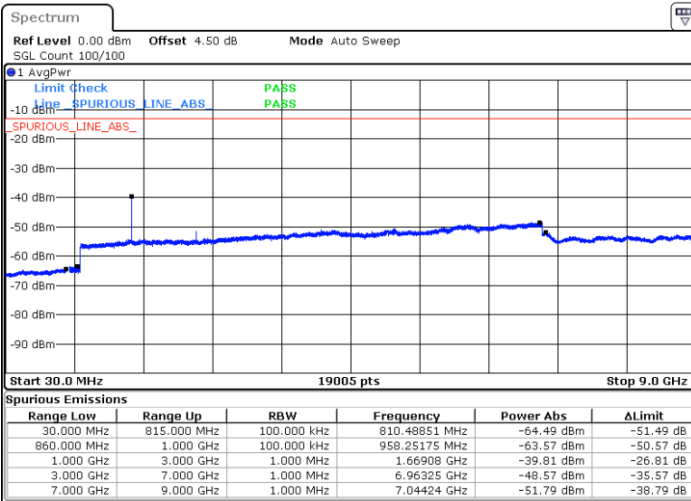

Highest Channel / QPSK

Highest Channel / 16QAM

Date: 8.AUG.2017 09:43:12

Date: 8.AUG.2017 09:43:39

LTE Band 26 / 5MHz

Lowest Channel / QPSK

Lowest Channel / 16QAM

Date: 8 AUG.2017 09:51:56

Date: 8 AUG.2017 09:50:46

Middle Channel / QPSK

Middle Channel / 16QAM

Date: 8 AUG.2017 09:53:03

Date: 8 AUG.2017 09:53:31

LTE Band 26 / 5MHz

Highest Channel / QPSK

Highest Channel / 16QAM