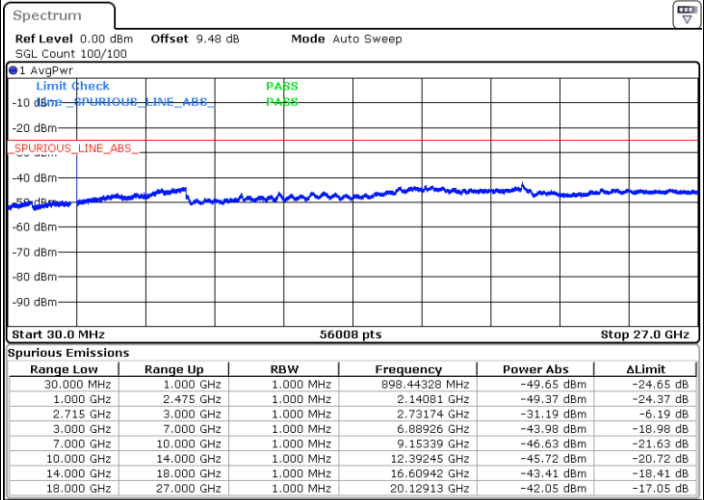

Middle Channel / 16QAM

Date: 30 AUG.2017 15:01:55

Date: 30 AUG.2017 14:58:57

Highest Channel / QPSK

Highest Channel / 16QAM

Date: 30 AUG.2017 15:00:57

Date: 30 AUG.2017 14:59:48

LTE Band 41 / 15MHz

Lowest Channel / QPSK

Lowest Channel / 16QAM

Date: 30 AUG.2017 15:02:49

Date: 30 AUG.2017 15:03:41

Middle Channel / QPSK

Middle Channel / 16QAM

Date: 30 AUG.2017 15:05:28

Date: 30 AUG.2017 15:04:33

LTE Band 41 / 15MHz

Highest Channel / QPSK

Date: 30 AUG 2017 15:06:18

Highest Channel / 16QAM

Date: 30 AUG 2017 15:07:09

LTE Band 41 / 20MHz

Lowest Channel / QPSK

Date: 30 AUG 2017 14:48:37