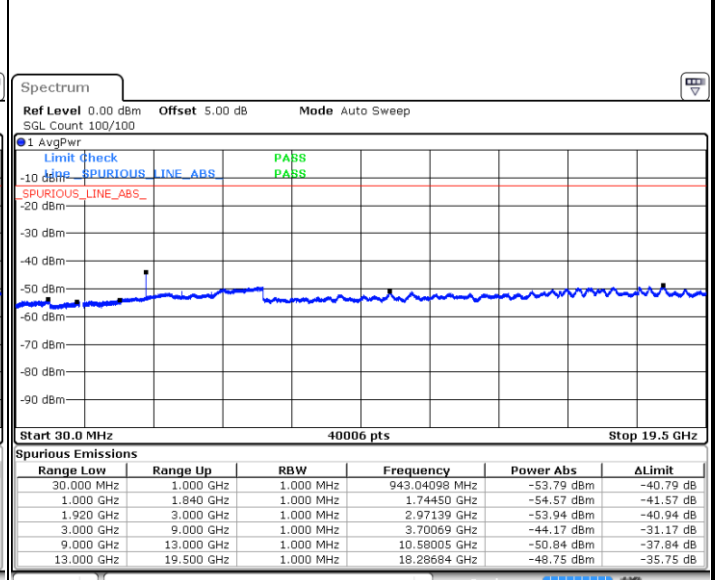

LTE Band 25 / 1.4MHz

Lowest Channel / QPSK

Lowest Channel / 16QAM

Date: 7.AUG.2017 10:13:43

Date: 7.AUG.2017 10:14:26

Middle Channel / QPSK

Middle Channel / 16QAM

Date: 7.AUG.2017 10:23:45

Date: 7.AUG.2017 10:23:03

LTE Band 25 / 1.4MHz

Highest Channel / QPSK

Date: 7.AUG.2017 10:24:30

Highest Channel / 16QAM

Date: 7.AUG.2017 10:25:11

LTE Band 25 / 3MHz

Lowest Channel / QPSK

Date: 7.AUG.2017 10:02:35

Lowest Channel / 16QAM

Date: 7.AUG.2017 10:03:29

LTE Band 25 / 3MHz

Middle Channel / QPSK

Middle Channel / 16QAM

Date: 7.AUG.2017 10:29:35

Date: 7.AUG.2017 10:28:54

Highest Channel / QPSK

Highest Channel / 16QAM

Date: 7.AUG.2017 10:30:21

Date: 7.AUG.2017 10:31:07

LTE Band 25 / 5MHz

Lowest Channel / QPSK

Lowest Channel / 16QAM

Date: 7.AUG.2017 10:41:58