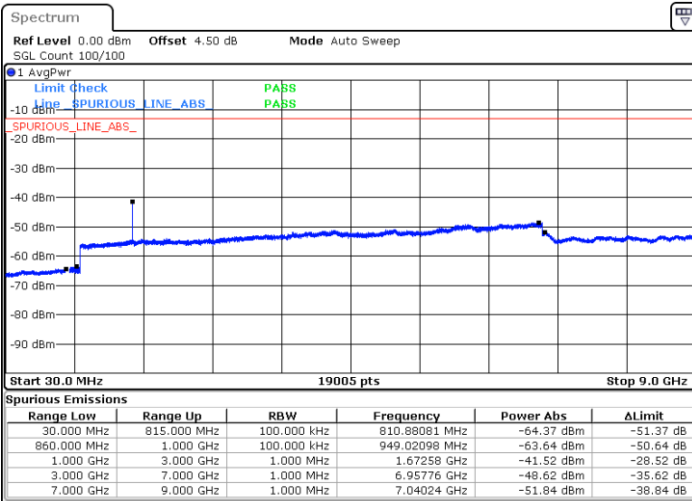

Date: 7.AUG.2017 11:18:38

Lowest Channel / 16QAM

Date: 7.AUG.2017 11:20:06

LTE Band 25 / 20MHz

Middle Channel / QPSK

Middle Channel / 16QAM

Date: 7.AUG.2017 11:21:25

Date: 7.AUG.2017 11:22:06

Highest Channel / QPSK

Highest Channel / 16QAM

Date: 7.AUG.2017 11:23:33

Date: 7.AUG.2017 11:22:53

LTE Band 26 / 1.4MHz

Lowest Channel / QPSK

Lowest Channel / 16QAM

Date: 8.AUG.2017 09:24:07

Date: 8.AUG.2017 09:23:41

Middle Channel / QPSK

Middle Channel / 16QAM

Date: 8.AUG.2017 09:24:35

Date: 8.AUG.2017 09:25:04

LTE Band 26 / 1.4MHz

Highest Channel / QPSK

Highest Channel / 16QAM