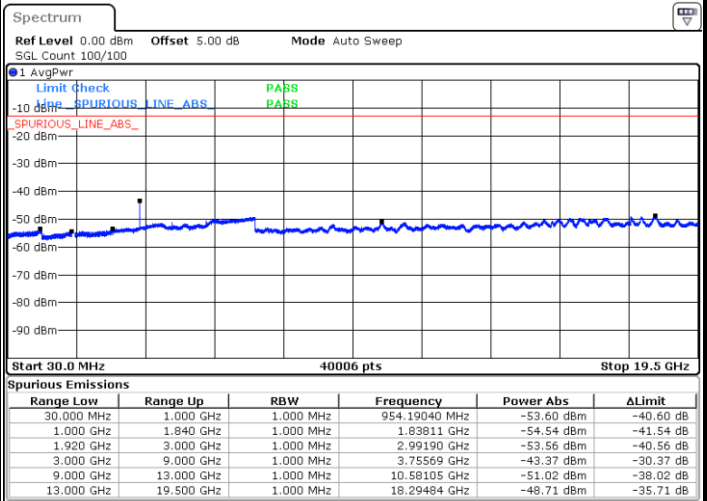

Highest Channel / QPSK

Highest Channel / 16QAM

Date: 7.AUG.2017 10:30:21

Date: 7.AUG.2017 10:31:07

LTE Band 25 / 5MHz

Lowest Channel / QPSK

Lowest Channel / 16QAM

Date: 7.AUG.2017 10:41:58

Date: 7.AUG.2017 10:42:44

Middle Channel / QPSK

Middle Channel / 16QAM

Date: 7.AUG.2017 10:44:08

Date: 7.AUG.2017 10:43:27

LTE Band 25 / 5MHz

Highest Channel / QPSK

Highest Channel / 16QAM