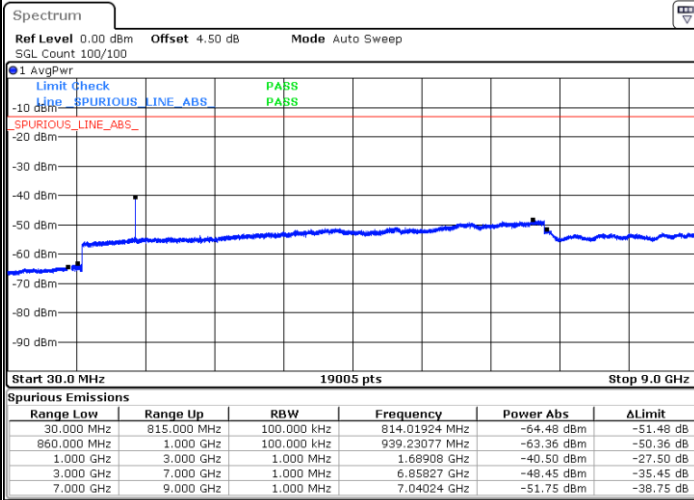

Highest Channel / QPSK

Highest Channel / 16QAM

Date: 8.AUG.2017 09:43:12

Date: 8.AUG.2017 09:43:39

LTE Band 26 / 5MHz

Lowest Channel / QPSK

Lowest Channel / 16QAM

Date: 8 AUG.2017 09:51:56

Date: 8 AUG.2017 09:50:46

Middle Channel / QPSK

Middle Channel / 16QAM

Date: 8 AUG.2017 09:53:03

Date: 8 AUG.2017 09:53:31

LTE Band 26 / 5MHz

Highest Channel / QPSK

Highest Channel / 16QAM

Date: 8 AUG.2017 09:54:34

Date: 8 AUG.2017 09:54:04

LTE Band 26 / 10MHz

Lowest Channel / QPSK

Lowest Channel / 16QAM

Date: 8 AUG.2017 10:02:13

Date: 8 AUG.2017 10:03:24

LTE Band 26 / 10MHz