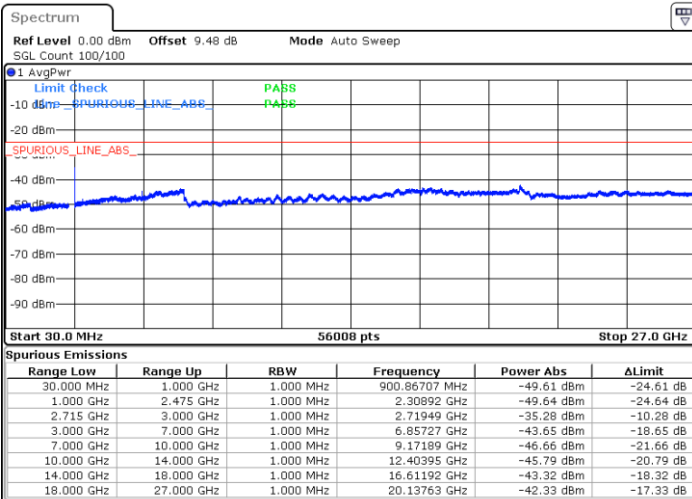

Date: 30 AUG 2017 14:54:35

LTE Band 41 / 10MHz

Lowest Channel / QPSK

Date: 30 AUG 2017 14:56:21

Lowest Channel / 16QAM

Date: 30 AUG 2017 14:57:13

LTE Band 41 / 10MHz

Middle Channel / QPSK

Middle Channel / 16QAM

Date: 30 AUG.2017 15:01:55

Date: 30 AUG.2017 14:58:57

Highest Channel / QPSK

Highest Channel / 16QAM

Date: 30 AUG.2017 15:00:57

Date: 30 AUG.2017 14:59:48

LTE Band 41 / 15MHz

Lowest Channel / QPSK

Lowest Channel / 16QAM

Date: 30 AUG.2017 15:02:49

Date: 30 AUG.2017 15:03:41

Middle Channel / QPSK

Middle Channel / 16QAM

Date: 30 AUG.2017 15:05:28

Date: 30 AUG.2017 15:04:33