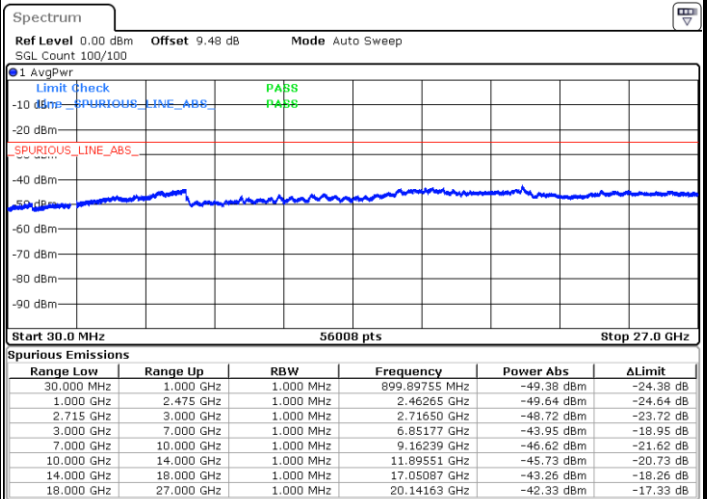

Middle Channel / 16QAM

Date: 30 AUG.2017 15:01:55

Date: 30 AUG.2017 14:58:57

Highest Channel / QPSK

Highest Channel / 16QAM

Date: 30 AUG.2017 15:00:57

Date: 30 AUG.2017 14:59:48

LTE Band 41 / 15MHz

Lowest Channel / QPSK

Lowest Channel / 16QAM

Date: 30 AUG.2017 15:02:49

Date: 30 AUG.2017 15:03:41

Middle Channel / QPSK

Middle Channel / 16QAM

Date: 30 AUG.2017 15:05:28

Date: 30 AUG.2017 15:04:33

LTE Band 41 / 15MHz

Highest Channel / QPSK

Date: 30 AUG 2017 15:06:18

Highest Channel / 16QAM

Date: 30 AUG 2017 15:07:09

LTE Band 41 / 20MHz

Lowest Channel / QPSK

Date: 30 AUG 2017 14:48:37