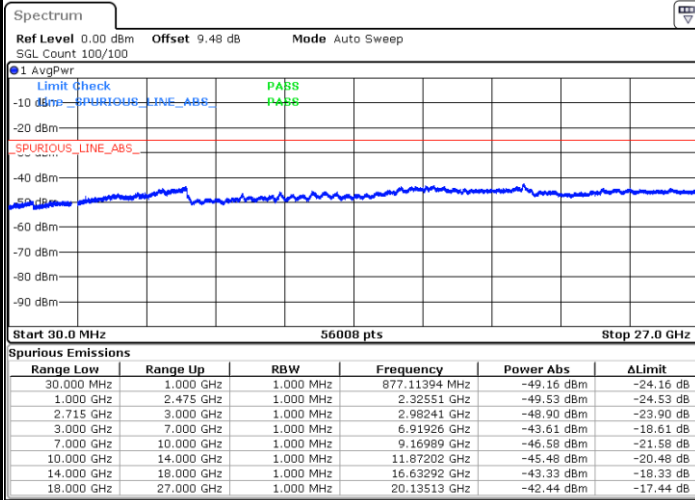

Middle Channel / QPSK

Date: 30.AUG.2017 14:52:48

Middle Channel / 16QAM

Date: 30.AUG.2017 14:53:46

LTE Band 41 / 5MHz

Highest Channel / QPSK

Date: 30 AUG 2017 14:55:27

Highest Channel / 16QAM

Date: 30 AUG 2017 14:54:35

LTE Band 41 / 10MHz

Lowest Channel / QPSK

Date: 30 AUG 2017 14:56:21

Lowest Channel / 16QAM

Date: 30 AUG 2017 14:57:13

LTE Band 41 / 10MHz

Middle Channel / QPSK