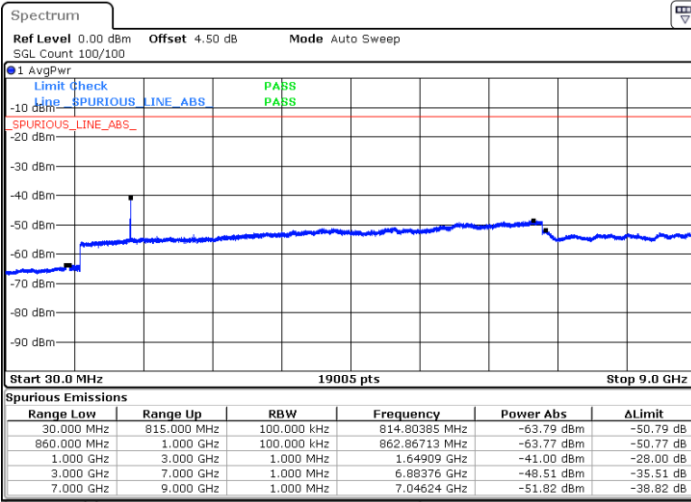

LTE Band 26 / 3MHz

Lowest Channel / QPSK

Lowest Channel / 16QAM

LTE Band 26 / 3MHz

Middle Channel / QPSK

Middle Channel / 16QAM

Date: 8.AUG.2017 09:42:42

Date: 8.AUG.2017 09:42:16

Highest Channel / QPSK

Highest Channel / 16QAM

Date: 8.AUG.2017 09:43:12

Date: 8.AUG.2017 09:43:39

LTE Band 26 / 5MHz

Lowest Channel / QPSK

Lowest Channel / 16QAM

Date: 8 AUG.2017 09:51:56

Date: 8 AUG.2017 09:50:46

Middle Channel / QPSK

Middle Channel / 16QAM

Date: 8 AUG.2017 09:53:03

Date: 8 AUG.2017 09:53:31

LTE Band 26 / 5MHz

Highest Channel / QPSK

Highest Channel / 16QAM