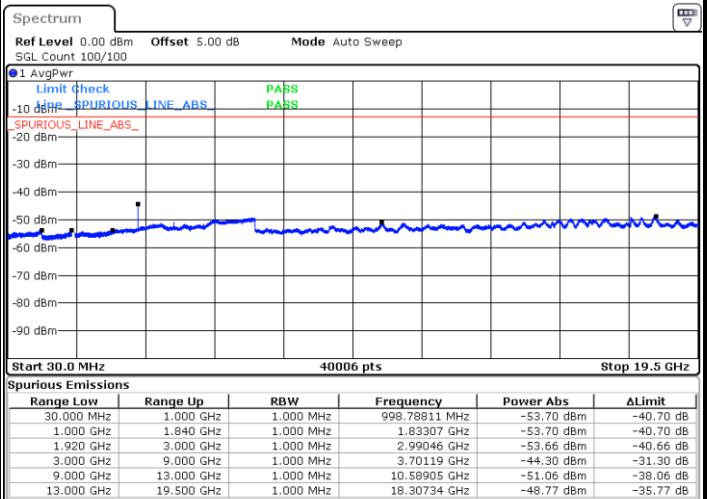

Highest Channel / QPSK

Highest Channel / 16QAM

Date: 7.AUG.2017 10:30:21

Date: 7.AUG.2017 10:31:07

LTE Band 25 / 5MHz

Lowest Channel / QPSK

Lowest Channel / 16QAM

Date: 7.AUG.2017 10:41:58

Date: 7.AUG.2017 10:42:44

Middle Channel / QPSK

Middle Channel / 16QAM

Date: 7.AUG.2017 10:44:08

Date: 7.AUG.2017 10:43:27

LTE Band 25 / 5MHz

Highest Channel / QPSK

Highest Channel / 16QAM

Date: 7.AUG.2017 10:44:49

Date: 7.AUG.2017 10:45:30

LTE Band 25 / 10MHz

Lowest Channel / QPSK

Lowest Channel / 16QAM

Date: 7.AUG.2017 10:48:44

Date: 7.AUG.2017 11:01:32

LTE Band 25 / 10MHz