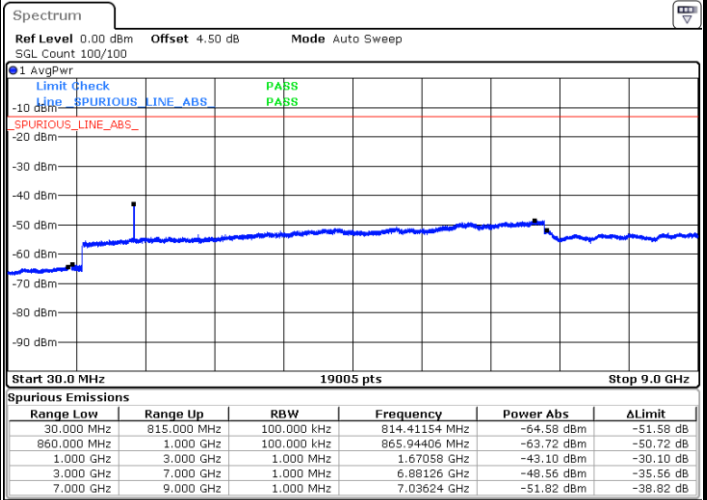

Date: 8.AUG.2017 09:23:41

Middle Channel / QPSK

Middle Channel / 16QAM

Date: 8.AUG.2017 09:24:35

Date: 8.AUG.2017 09:25:04

LTE Band 26 / 1.4MHz

Highest Channel / QPSK

Highest Channel / 16QAM

LTE Band 26 / 3MHz

Lowest Channel / QPSK

Lowest Channel / 16QAM

LTE Band 26 / 3MHz

Middle Channel / QPSK

Middle Channel / 16QAM

Date: 8.AUG.2017 09:42:42

Date: 8.AUG.2017 09:42:16

Highest Channel / QPSK

Highest Channel / 16QAM

Date: 8.AUG.2017 09:43:12

Date: 8.AUG.2017 09:43:39

LTE Band 26 / 5MHz

Lowest Channel / QPSK

Lowest Channel / 16QAM

Date: 8 AUG.2017 09:51:56