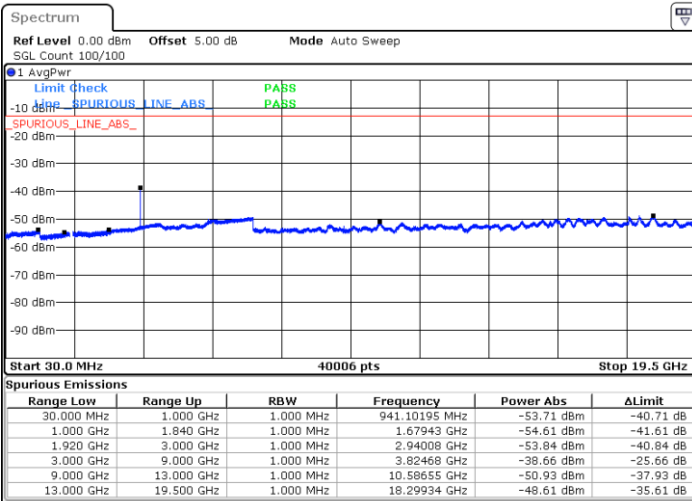

Date: 7.AUG.2017 10:02:35

Lowest Channel / 16QAM

Date: 7.AUG.2017 10:03:29

LTE Band 25 / 3MHz

Middle Channel / QPSK

Middle Channel / 16QAM

Date: 7.AUG.2017 10:29:35

Date: 7.AUG.2017 10:28:54

Highest Channel / QPSK

Highest Channel / 16QAM

Date: 7.AUG.2017 10:30:21

Date: 7.AUG.2017 10:31:07

LTE Band 25 / 5MHz

Lowest Channel / QPSK

Lowest Channel / 16QAM

Date: 7.AUG.2017 10:41:58