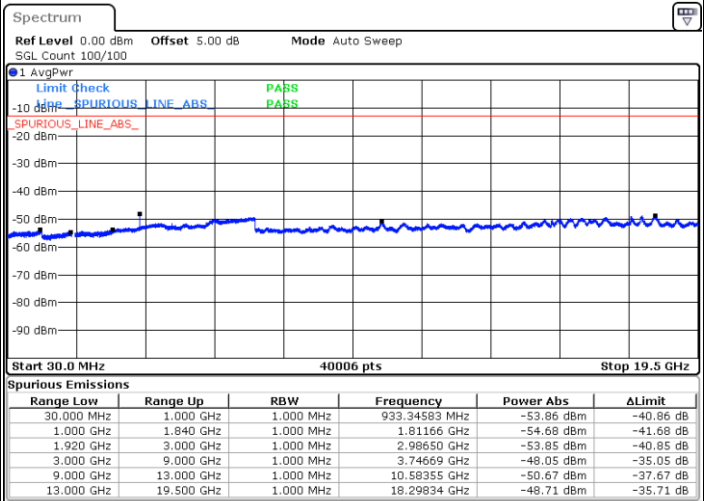

LTE Band 25 / 15MHz

Lowest Channel / QPSK

Lowest Channel / 16QAM

Date: 7.AUG.2017 11:09:14

Date: 7.AUG.2017 11:09:54

Middle Channel / QPSK

Middle Channel / 16QAM

Date: 7.AUG.2017 11:11:08

Date: 7.AUG.2017 11:11:57

LTE Band 25 / 15MHz

Highest Channel / QPSK

Date: 7.AUG.2017 11:13:19

Highest Channel / 16QAM

Date: 7.AUG.2017 11:12:39

LTE Band 25 / 20MHz

Lowest Channel / QPSK