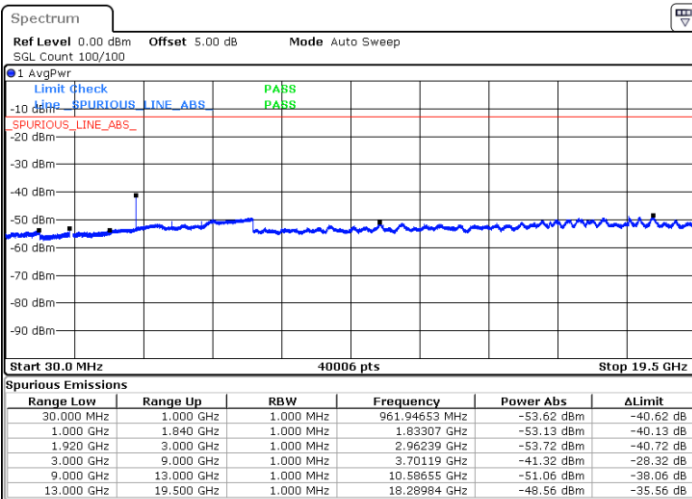

Highest Channel / QPSK

Highest Channel / 16QAM

Date: 7.AUG.2017 10:30:21

Date: 7.AUG.2017 10:31:07

LTE Band 25 / 5MHz

Lowest Channel / QPSK

Lowest Channel / 16QAM

Date: 7.AUG.2017 10:41:58

Date: 7.AUG.2017 10:42:44

Middle Channel / QPSK

Middle Channel / 16QAM

Date: 7.AUG.2017 10:44:08

Date: 7.AUG.2017 10:43:27

LTE Band 25 / 5MHz

Highest Channel / QPSK

Highest Channel / 16QAM

Date: 7.AUG.2017 10:44:49

Date: 7.AUG.2017 10:45:30

LTE Band 25 / 10MHz

Lowest Channel / QPSK

Lowest Channel / 16QAM

Date: 7.AUG.2017 10:48:44

Date: 7.AUG.2017 11:01:32

LTE Band 25 / 10MHz