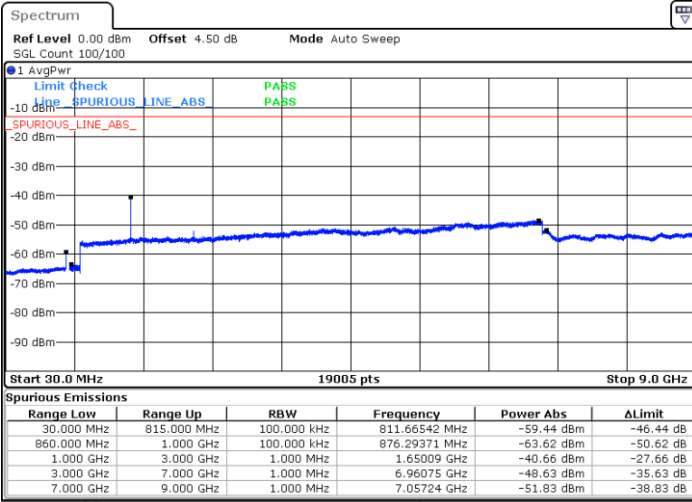

Date: 8 AUG.2017 09:54:34

Date: 8 AUG.2017 09:54:04

LTE Band 26 / 10MHz

Lowest Channel / QPSK

Lowest Channel / 16QAM

Date: 8 AUG.2017 10:02:13

Date: 8 AUG.2017 10:03:24

LTE Band 26 / 10MHz

Middle Channel / QPSK

Middle Channel / 16QAM

Date: 8.AUG.2017 10:15:35

Date: 8.AUG.2017 10:13:59

Highest Channel / QPSK

Highest Channel / 16QAM

Date: 8.AUG.2017 10:15:03

Date: 8.AUG.2017 10:14:27

LTE Band 26 / 15MHz

Lowest Channel / QPSK

Lowest Channel / 16QAM

Date: 8 AUG.2017 10:20:52

Date: 8 AUG.2017 10:22:34

Middle Channel / QPSK

Middle Channel / 16QAM

Date: 8 AUG.2017 10:24:29