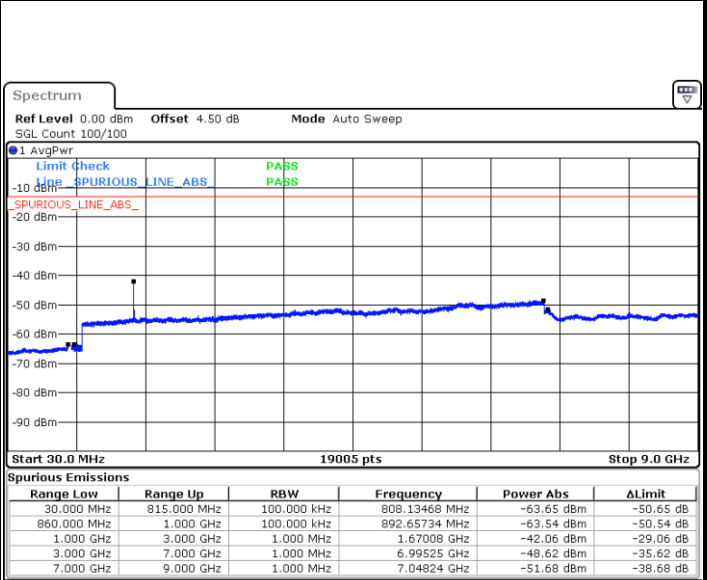

LTE Band 26 / 15MHz

Lowest Channel / QPSK

Lowest Channel / 16QAM

Date: 8 AUG.2017 10:20:52

Date: 8 AUG.2017 10:22:34

Middle Channel / QPSK

Middle Channel / 16QAM

Date: 8 AUG.2017 10:24:29

Date: 8 AUG.2017 10:24:03

LTE Band 26 / 15MHz

Highest Channel / QPSK

Date: 8 AUG.2017 10:24:58

Highest Channel / 16QAM

Date: 8 AUG.2017 10:25:23

LTE Band 26 / 15MHz

CH26765 / QPSK