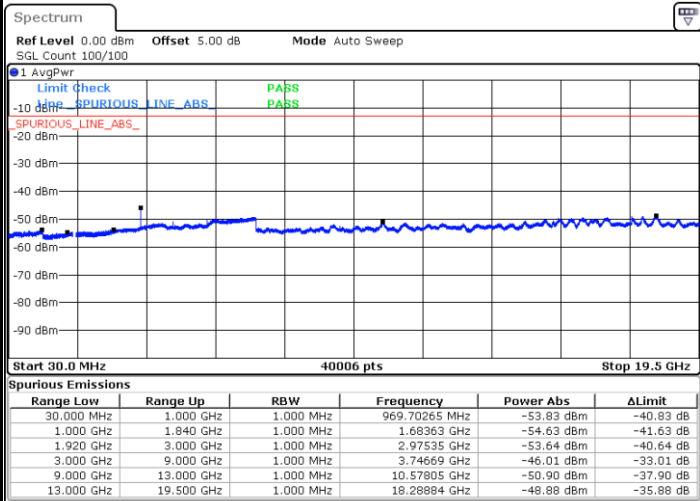

LTE Band 25 / 15MHz

Lowest Channel / QPSK

Lowest Channel / 16QAM

Date: 7.AUG.2017 11:09:14

Date: 7.AUG.2017 11:09:54

Middle Channel / QPSK

Middle Channel / 16QAM

Date: 7.AUG.2017 11:11:08

Date: 7.AUG.2017 11:11:57

LTE Band 25 / 15MHz

Highest Channel / QPSK

Date: 7.AUG.2017 11:13:19

Highest Channel / 16QAM

Date: 7.AUG.2017 11:12:39

LTE Band 25 / 20MHz

Lowest Channel / QPSK