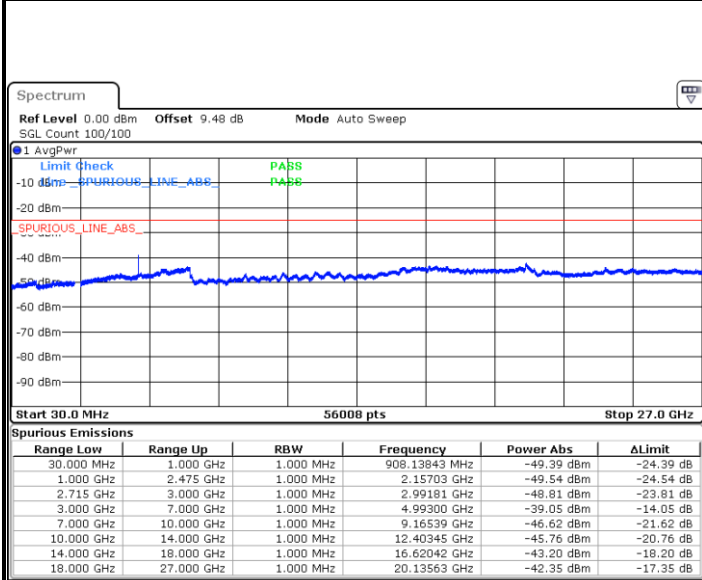

Date: 8 AUG.2017 10:24:03

LTE Band 26 / 15MHz

Highest Channel / QPSK

Date: 8 AUG.2017 10:24:58

Highest Channel / 16QAM

Date: 8 AUG.2017 10:25:23

LTE Band 26 / 15MHz

CH26765 / QPSK

Date: 7 AUG.2017 20:07:49

CH26765 / 16QAM

Date: 7 AUG.2017 20:08:55

LTE Band 41 / 5MHz

Lowest Channel / QPSK

Date: 30.AUG.2017 14:51:59

Lowest Channel / 16QAM

Date: 30.AUG.2017 14:51:10

Middle Channel / QPSK

Date: 30.AUG.2017 14:52:48

Middle Channel / 16QAM

Date: 30.AUG.2017 14:53:46

LTE Band 41 / 5MHz

Highest Channel / QPSK

Date: 30 AUG 2017 14:55:27

Highest Channel / 16QAM