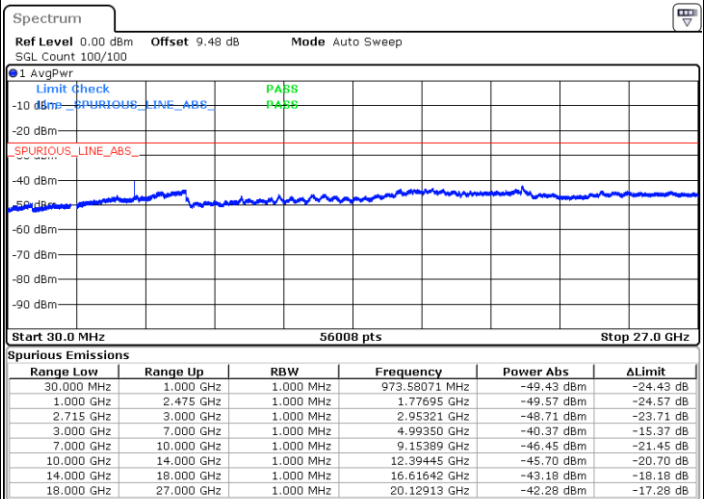

Middle Channel / QPSK

Date: 30.AUG.2017 14:52:48

Middle Channel / 16QAM

Date: 30.AUG.2017 14:53:46

LTE Band 41 / 5MHz

Highest Channel / QPSK

Date: 30 AUG 2017 14:55:27

Highest Channel / 16QAM

Date: 30 AUG 2017 14:54:35

LTE Band 41 / 10MHz

Lowest Channel / QPSK

Date: 30 AUG 2017 14:56:21

Lowest Channel / 16QAM

Date: 30 AUG 2017 14:57:13

LTE Band 41 / 10MHz

Middle Channel / QPSK

Middle Channel / 16QAM

Date: 30 AUG.2017 15:01:55

Date: 30 AUG.2017 14:58:57

Highest Channel / QPSK

Highest Channel / 16QAM

Date: 30 AUG.2017 15:00:57

Date: 30 AUG.2017 14:59:48

LTE Band 41 / 15MHz