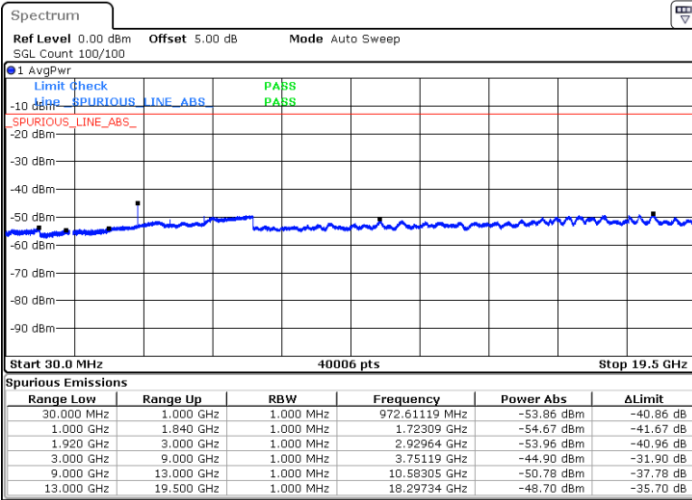

LTE Band 25 / 10MHz

Middle Channel / QPSK

Middle Channel / 16QAM

Date: 7.AUG.2017 11:02:55

Date: 7.AUG.2017 11:02:13