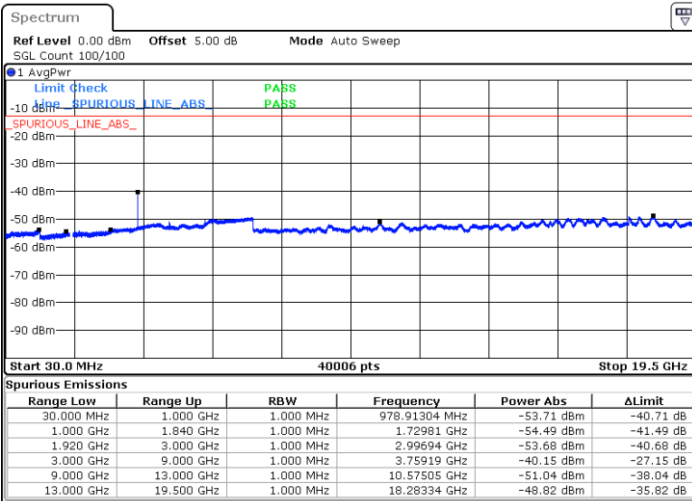

LTE Band 25 / 1.4MHz

Lowest Channel / QPSK

Lowest Channel / 16QAM

Date: 7.AUG.2017 10:13:43

Date: 7.AUG.2017 10:14:26

Middle Channel / QPSK

Middle Channel / 16QAM

Date: 7.AUG.2017 10:23:45

Date: 7.AUG.2017 10:23:03

LTE Band 25 / 1.4MHz

Highest Channel / QPSK

Date: 7.AUG.2017 10:24:30

Highest Channel / 16QAM

Date: 7.AUG.2017 10:25:11

LTE Band 25 / 3MHz

Lowest Channel / QPSK