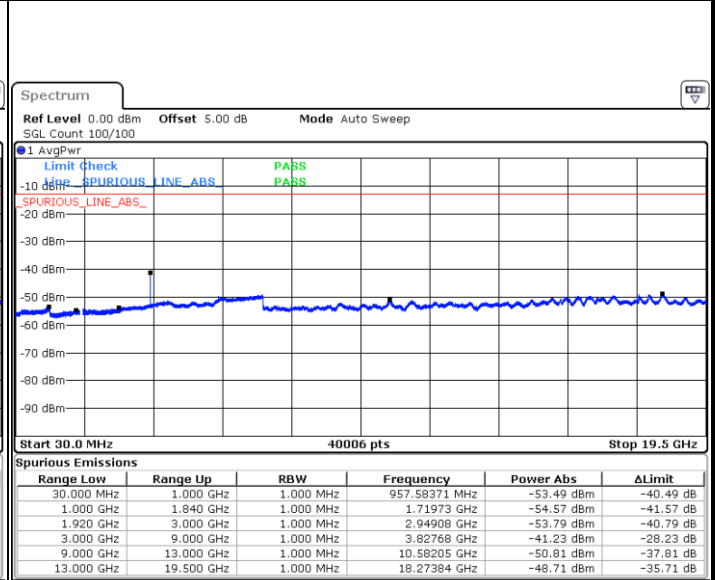

LTE Band 25 / 1.4MHz

Lowest Channel / QPSK

Lowest Channel / 16QAM

Date: 7.AUG.2017 10:13:43

Date: 7.AUG.2017 10:14:26

Middle Channel / QPSK

Middle Channel / 16QAM

Date: 7.AUG.2017 10:23:45

Date: 7.AUG.2017 10:23:03

LTE Band 25 / 1.4MHz

Highest Channel / QPSK

Date: 7.AUG.2017 10:24:30

Highest Channel / 16QAM

Date: 7.AUG.2017 10:25:11

LTE Band 25 / 3MHz

Lowest Channel / QPSK

Date: 7.AUG.2017 10:02:35

Lowest Channel / 16QAM

Date: 7.AUG.2017 10:03:29

LTE Band 25 / 3MHz

Middle Channel / QPSK

Middle Channel / 16QAM

Date: 7.AUG.2017 10:29:35

Date: 7.AUG.2017 10:28:54

Highest Channel / QPSK

Highest Channel / 16QAM

Date: 7.AUG.2017 10:30:21

Date: 7.AUG.2017 10:31:07

LTE Band 25 / 5MHz

Lowest Channel / QPSK

Lowest Channel / 16QAM

Date: 7.AUG.2017 10:41:58