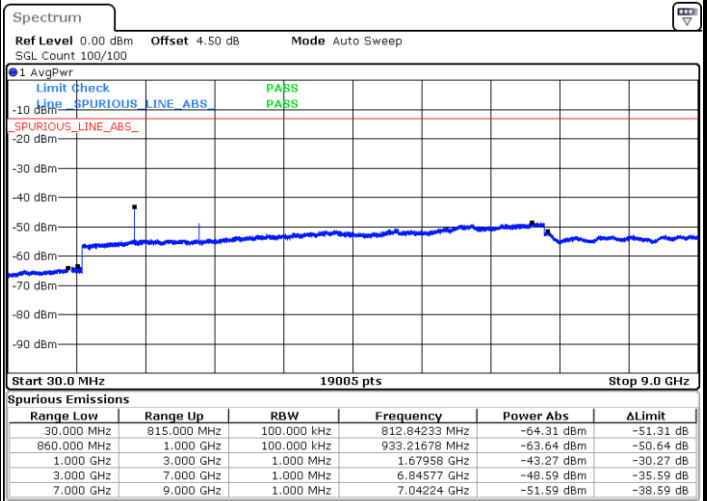

Date: 8 AUG.2017 09:54:34

Date: 8 AUG.2017 09:54:04

LTE Band 26 / 10MHz

Lowest Channel / QPSK

Lowest Channel / 16QAM

Date: 8 AUG.2017 10:02:13

Date: 8 AUG.2017 10:03:24

LTE Band 26 / 10MHz

Middle Channel / QPSK

Middle Channel / 16QAM

Date: 8.AUG.2017 10:15:35

Date: 8.AUG.2017 10:13:59

Highest Channel / QPSK

Highest Channel / 16QAM

Date: 8.AUG.2017 10:15:03

Date: 8.AUG.2017 10:14:27

LTE Band 26 / 15MHz

Lowest Channel / QPSK

Lowest Channel / 16QAM

Date: 8 AUG.2017 10:20:52

Date: 8 AUG.2017 10:22:34

Middle Channel / QPSK

Middle Channel / 16QAM

Date: 8 AUG.2017 10:24:29