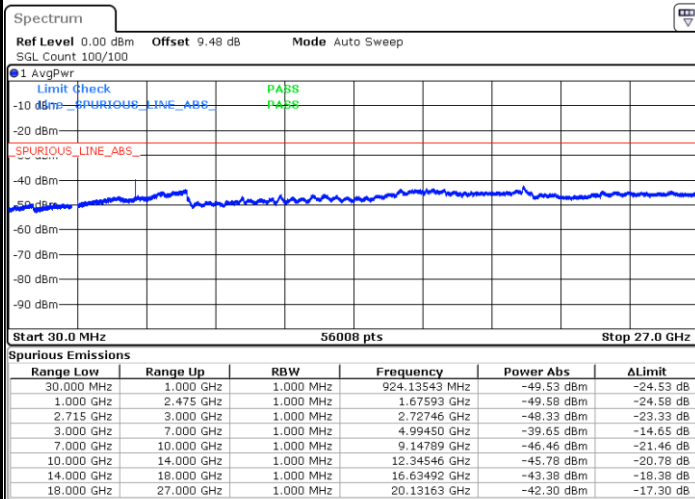

Lowest Channel / QPSK

Lowest Channel / 16QAM

Date: 30 AUG.2017 15:02:49

Date: 30 AUG.2017 15:03:41

Middle Channel / QPSK

Middle Channel / 16QAM

Date: 30 AUG.2017 15:05:28

Date: 30 AUG.2017 15:04:33

LTE Band 41 / 15MHz

Highest Channel / QPSK

Date: 30 AUG 2017 15:06:18

Highest Channel / 16QAM

Date: 30 AUG 2017 15:07:09

LTE Band 41 / 20MHz

Lowest Channel / QPSK

Date: 30 AUG 2017 14:48:37

Lowest Channel / 16QAM

Date: 30 AUG 2017 14:47:48