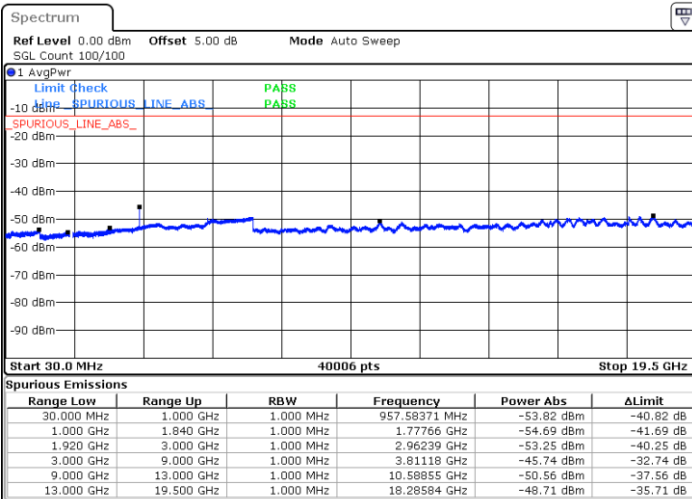

Date: 7.AUG.2017 10:44:49

Date: 7.AUG.2017 10:45:30

LTE Band 25 / 10MHz

Lowest Channel / QPSK

Lowest Channel / 16QAM

Date: 7.AUG.2017 10:48:44

Date: 7.AUG.2017 11:01:32

LTE Band 25 / 10MHz

Middle Channel / QPSK

Middle Channel / 16QAM

Date: 7.AUG.2017 11:02:55

Date: 7.AUG.2017 11:02:13

Highest Channel / QPSK

Highest Channel / 16QAM

Date: 7.AUG.2017 11:03:35

Date: 7.AUG.2017 11:04:20

LTE Band 25 / 15MHz

Lowest Channel / QPSK

Lowest Channel / 16QAM

Date: 7.AUG.2017 11:09:14

Date: 7.AUG.2017 11:09:54

Middle Channel / QPSK

Middle Channel / 16QAM

Date: 7.AUG.2017 11:11:08