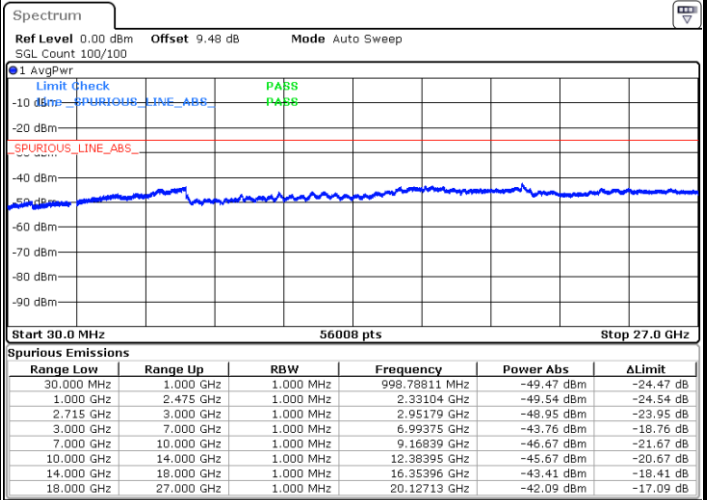

Middle Channel / QPSK

Date: 30.AUG.2017 14:52:48

Middle Channel / 16QAM

Date: 30.AUG.2017 14:53:46

LTE Band 41 / 5MHz

Highest Channel / QPSK

Date: 30 AUG 2017 14:55:27

Highest Channel / 16QAM

Date: 30 AUG 2017 14:54:35

LTE Band 41 / 10MHz

Lowest Channel / QPSK

Date: 30 AUG 2017 14:56:21

Lowest Channel / 16QAM

Date: 30 AUG 2017 14:57:13

LTE Band 41 / 10MHz

Middle Channel / QPSK

Middle Channel / 16QAM

Date: 30 AUG.2017 15:01:55

Date: 30 AUG.2017 14:58:57

Highest Channel / QPSK

Highest Channel / 16QAM

Date: 30 AUG.2017 15:00:57

Date: 30 AUG.2017 14:59:48

LTE Band 41 / 15MHz