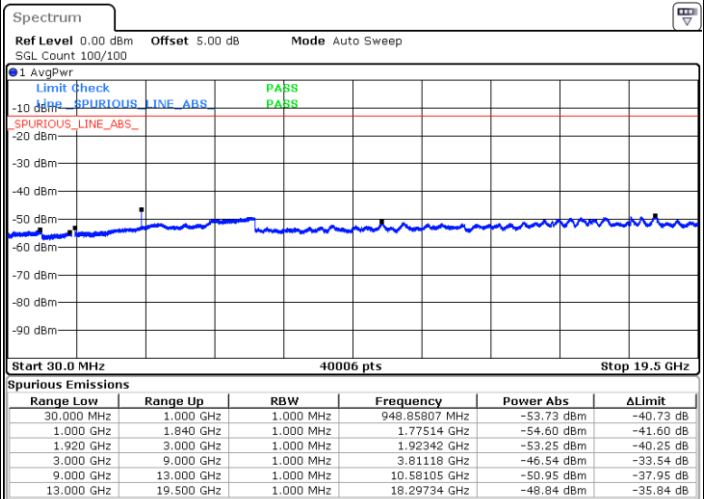

Date: 7.AUG.2017 10:44:49

Date: 7.AUG.2017 10:45:30

LTE Band 25 / 10MHz

Lowest Channel / QPSK

Lowest Channel / 16QAM

Date: 7.AUG.2017 10:48:44

Date: 7.AUG.2017 11:01:32

LTE Band 25 / 10MHz

Middle Channel / QPSK

Middle Channel / 16QAM

Date: 7.AUG.2017 11:02:55

Date: 7.AUG.2017 11:02:13

Highest Channel / QPSK

Highest Channel / 16QAM

Date: 7.AUG.2017 11:03:35

Date: 7.AUG.2017 11:04:20

LTE Band 25 / 15MHz

Lowest Channel / QPSK

Lowest Channel / 16QAM

Date: 7.AUG.2017 11:09:14

Date: 7.AUG.2017 11:09:54

Middle Channel / QPSK

Middle Channel / 16QAM

Date: 7.AUG.2017 11:11:08