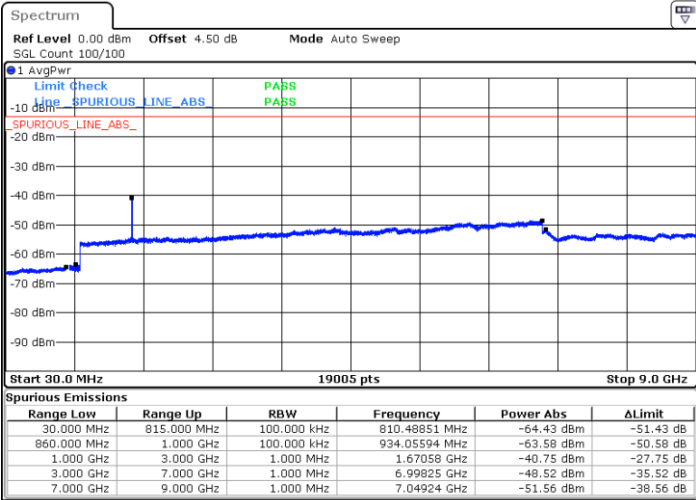

Date: 8.AUG.2017 09:23:41

Middle Channel / QPSK

Middle Channel / 16QAM

Date: 8.AUG.2017 09:24:35

Date: 8.AUG.2017 09:25:04

LTE Band 26 / 1.4MHz

Highest Channel / QPSK

Highest Channel / 16QAM

LTE Band 26 / 3MHz

Lowest Channel / QPSK

Lowest Channel / 16QAM

LTE Band 26 / 3MHz

Middle Channel / QPSK

Middle Channel / 16QAM

Date: 8.AUG.2017 09:42:42

Date: 8.AUG.2017 09:42:16

Highest Channel / QPSK

Highest Channel / 16QAM

Date: 8.AUG.2017 09:43:12

Date: 8.AUG.2017 09:43:39

LTE Band 26 / 5MHz

Lowest Channel / QPSK

Lowest Channel / 16QAM

Date: 8 AUG.2017 09:51:56

Date: 8 AUG.2017 09:50:46

Middle Channel / QPSK

Middle Channel / 16QAM

Date: 8 AUG.2017 09:53:03

Date: 8 AUG.2017 09:53:31

LTE Band 26 / 5MHz

Highest Channel / QPSK

Highest Channel / 16QAM