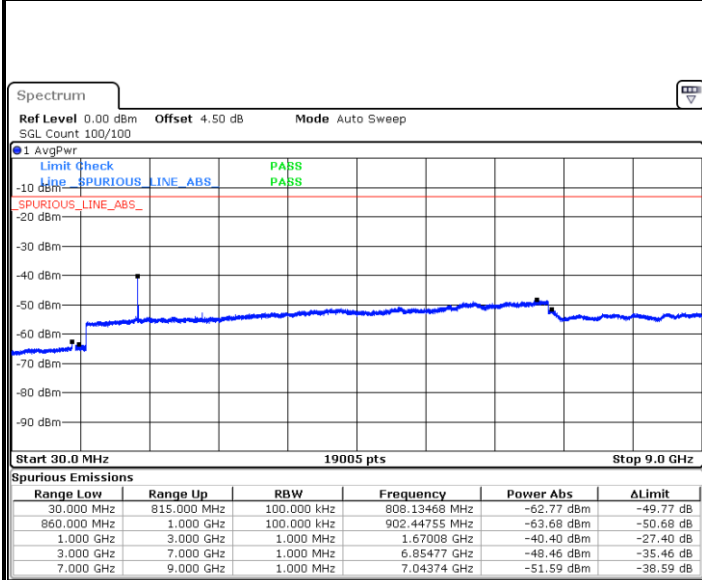

LTE Band 26 / 15MHz

Lowest Channel / QPSK

Lowest Channel / 16QAM

Date: 8 AUG.2017 10:20:52

Date: 8 AUG.2017 10:22:34

Middle Channel / QPSK

Middle Channel / 16QAM

Date: 8 AUG.2017 10:24:29

Date: 8 AUG.2017 10:24:03

LTE Band 26 / 15MHz

Highest Channel / QPSK

Date: 8 AUG.2017 10:24:58

Highest Channel / 16QAM

Date: 8 AUG.2017 10:25:23

LTE Band 26 / 15MHz

CH26765 / QPSK