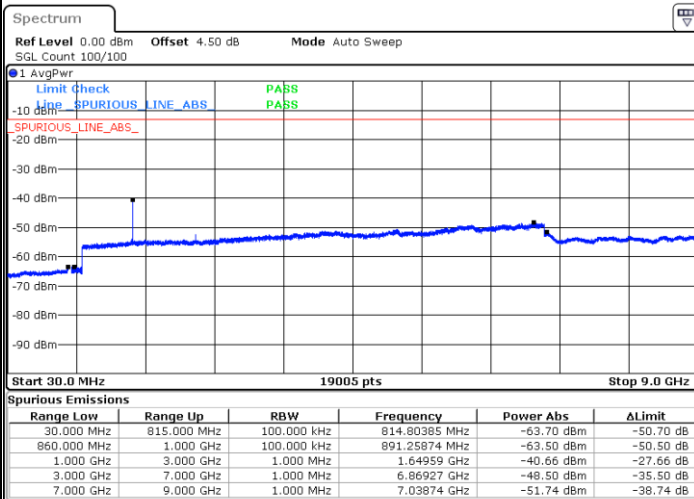

Date: 8 AUG.2017 09:50:46

Middle Channel / QPSK

Middle Channel / 16QAM

Date: 8 AUG.2017 09:53:03

Date: 8 AUG.2017 09:53:31

LTE Band 26 / 5MHz

Highest Channel / QPSK

Highest Channel / 16QAM

Date: 8 AUG.2017 09:54:34

Date: 8 AUG.2017 09:54:04

LTE Band 26 / 10MHz

Lowest Channel / QPSK

Lowest Channel / 16QAM

Date: 8 AUG.2017 10:02:13

Date: 8 AUG.2017 10:03:24

LTE Band 26 / 10MHz