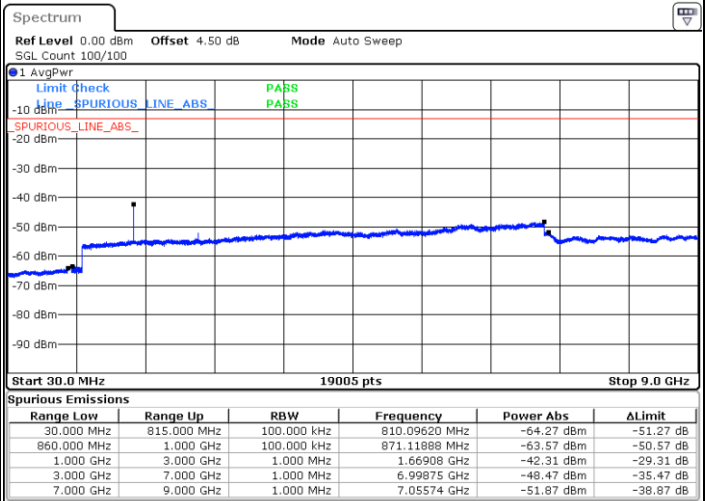

LTE Band 26 / 3MHz

Lowest Channel / QPSK

Lowest Channel / 16QAM

LTE Band 26 / 3MHz

Middle Channel / QPSK

Middle Channel / 16QAM

Date: 8.AUG.2017 09:42:42

Date: 8.AUG.2017 09:42:16

Highest Channel / QPSK

Highest Channel / 16QAM

Date: 8.AUG.2017 09:43:12

Date: 8.AUG.2017 09:43:39

LTE Band 26 / 5MHz

Lowest Channel / QPSK

Lowest Channel / 16QAM

Date: 8 AUG.2017 09:51:56

Date: 8 AUG.2017 09:50:46

Middle Channel / QPSK

Middle Channel / 16QAM

Date: 8 AUG.2017 09:53:03

Date: 8 AUG.2017 09:53:31

LTE Band 26 / 5MHz

Highest Channel / QPSK

Highest Channel / 16QAM