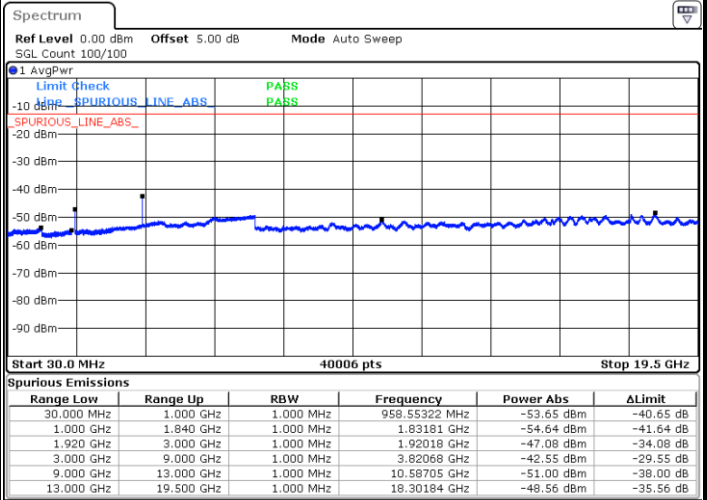

Highest Channel / QPSK

Highest Channel / 16QAM

Date: 7.AUG.2017 10:30:21

Date: 7.AUG.2017 10:31:07

LTE Band 25 / 5MHz

Lowest Channel / QPSK

Lowest Channel / 16QAM

Date: 7.AUG.2017 10:41:58

Date: 7.AUG.2017 10:42:44

Middle Channel / QPSK

Middle Channel / 16QAM

Date: 7.AUG.2017 10:44:08

Date: 7.AUG.2017 10:43:27

LTE Band 25 / 5MHz

Highest Channel / QPSK

Highest Channel / 16QAM

Date: 7.AUG.2017 10:44:49

Date: 7.AUG.2017 10:45:30

LTE Band 25 / 10MHz

Lowest Channel / QPSK

Lowest Channel / 16QAM

Date: 7.AUG.2017 10:48:44

Date: 7.AUG.2017 11:01:32

LTE Band 25 / 10MHz