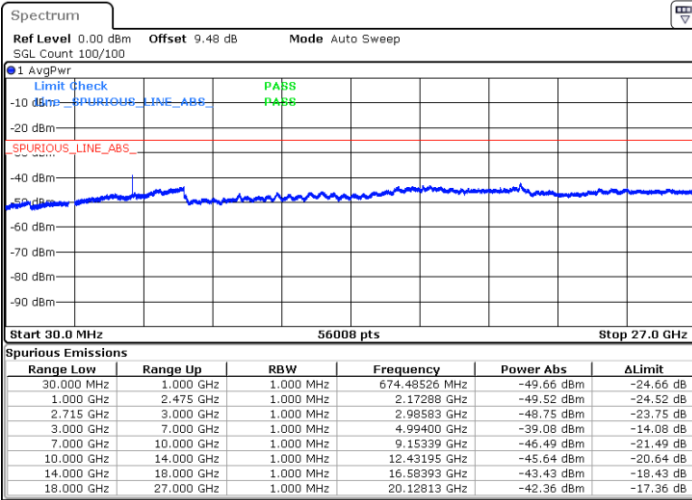

Date: 30 AUG 2017 14:54:35

LTE Band 41 / 10MHz

Lowest Channel / QPSK

Date: 30 AUG 2017 14:56:21

Lowest Channel / 16QAM

Date: 30 AUG 2017 14:57:13

LTE Band 41 / 10MHz

Middle Channel / QPSK

Middle Channel / 16QAM

Date: 30 AUG.2017 15:01:55

Date: 30 AUG.2017 14:58:57

Highest Channel / QPSK

Highest Channel / 16QAM

Date: 30 AUG.2017 15:00:57

Date: 30 AUG.2017 14:59:48

LTE Band 41 / 15MHz

Lowest Channel / QPSK

Lowest Channel / 16QAM

Date: 30 AUG.2017 15:02:49

Date: 30 AUG.2017 15:03:41

Middle Channel / QPSK

Middle Channel / 16QAM

Date: 30 AUG.2017 15:05:28

Date: 30 AUG.2017 15:04:33