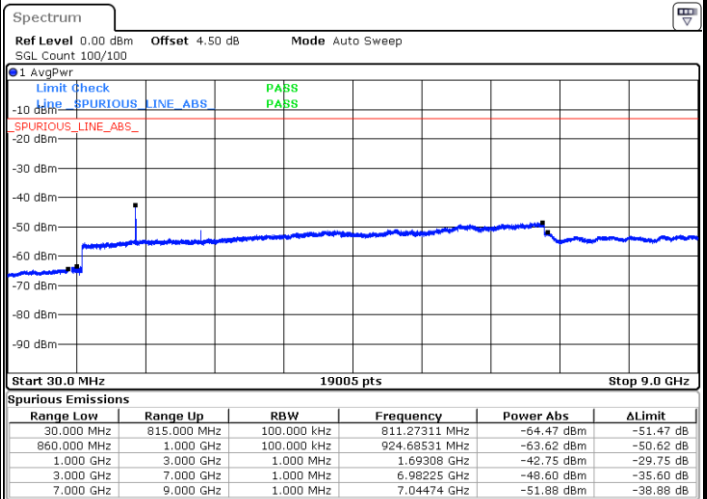

Date: 8.AUG.2017 09:23:41

Middle Channel / QPSK

Middle Channel / 16QAM

Date: 8.AUG.2017 09:24:35

Date: 8.AUG.2017 09:25:04

LTE Band 26 / 1.4MHz

Highest Channel / QPSK

Highest Channel / 16QAM

LTE Band 26 / 3MHz

Lowest Channel / QPSK

Lowest Channel / 16QAM

LTE Band 26 / 3MHz

Middle Channel / QPSK

Middle Channel / 16QAM

Date: 8.AUG.2017 09:42:42

Date: 8.AUG.2017 09:42:16

Highest Channel / QPSK

Highest Channel / 16QAM

Date: 8.AUG.2017 09:43:12

Date: 8.AUG.2017 09:43:39

LTE Band 26 / 5MHz

Lowest Channel / QPSK

Lowest Channel / 16QAM

Date: 8 AUG.2017 09:51:56

Date: 8 AUG.2017 09:50:46

Middle Channel / QPSK

Middle Channel / 16QAM

Date: 8 AUG.2017 09:53:03

Date: 8 AUG.2017 09:53:31

LTE Band 26 / 5MHz

Highest Channel / QPSK

Highest Channel / 16QAM