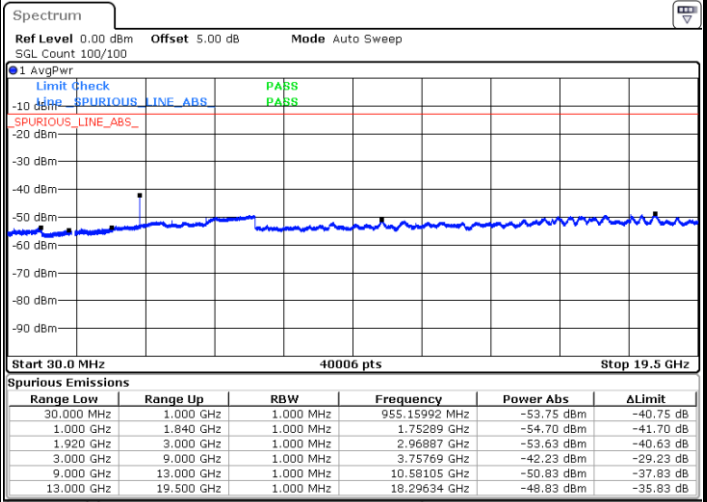

Date: 7.AUG.2017 10:02:35

Lowest Channel / 16QAM

Date: 7.AUG.2017 10:03:29

LTE Band 25 / 3MHz

Middle Channel / QPSK

Middle Channel / 16QAM

Date: 7.AUG.2017 10:29:35

Date: 7.AUG.2017 10:28:54

Highest Channel / QPSK

Highest Channel / 16QAM

Date: 7.AUG.2017 10:30:21

Date: 7.AUG.2017 10:31:07

LTE Band 25 / 5MHz

Lowest Channel / QPSK

Lowest Channel / 16QAM

Date: 7.AUG.2017 10:41:58