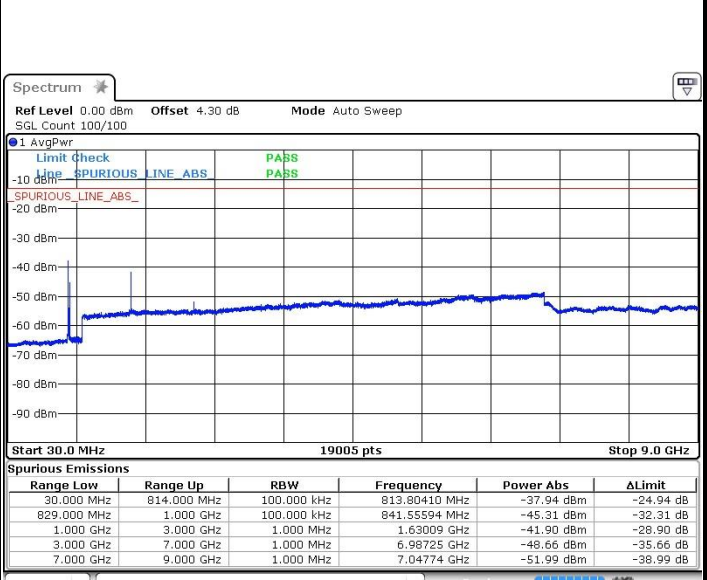

CH26765 / 16QAM

Date: 7 AUG.2017 20:08:55