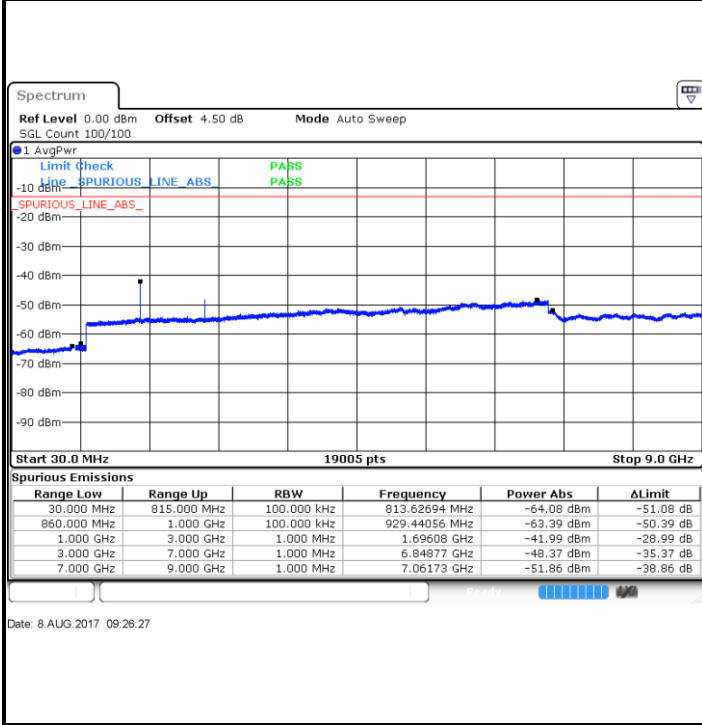

Highest Channel / QPSK

Highest Channel / 16QAM

Date: 7.AUG.2017 11:23:33

Date: 7.AUG.2017 11:22:53

LTE Band 26 / 1.4MHz

Lowest Channel / QPSK

Lowest Channel / 16QAM

Date: 8.AUG.2017 09:24:07

Date: 8.AUG.2017 09:23:41

Middle Channel / QPSK

Middle Channel / 16QAM

Date: 8.AUG.2017 09:24:35

Date: 8.AUG.2017 09:25:04

LTE Band 26 / 1.4MHz

Highest Channel / QPSK

Highest Channel / 16QAM

LTE Band 26 / 3MHz

Lowest Channel / QPSK

Lowest Channel / 16QAM

LTE Band 26 / 3MHz

Middle Channel / QPSK

Middle Channel / 16QAM

Date: 8.AUG.2017 09:42:42

Date: 8.AUG.2017 09:42:16

Highest Channel / QPSK

Highest Channel / 16QAM

Date: 8.AUG.2017 09:43:12

Date: 8.AUG.2017 09:43:39

LTE Band 26 / 5MHz

Lowest Channel / QPSK

Lowest Channel / 16QAM

Date: 8 AUG.2017 09:51:56