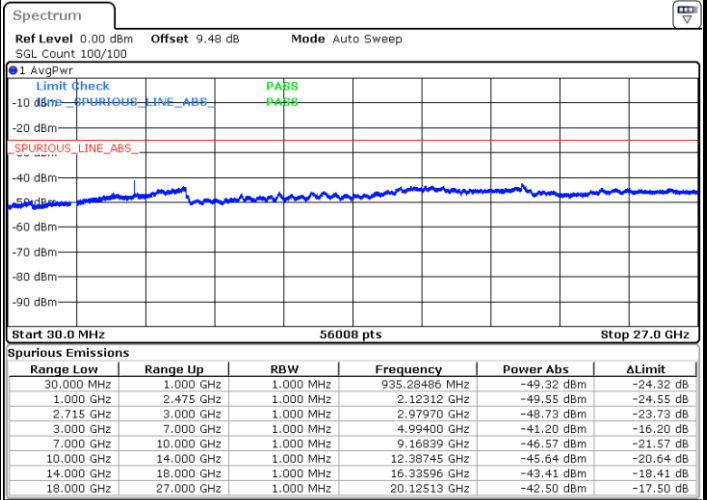

Date: 30 AUG 2017 14:54:35

LTE Band 41 / 10MHz

Lowest Channel / QPSK

Date: 30 AUG 2017 14:56:21

Lowest Channel / 16QAM

Date: 30 AUG 2017 14:57:13

LTE Band 41 / 10MHz

Middle Channel / QPSK

Middle Channel / 16QAM

Date: 30 AUG.2017 15:01:55

Date: 30 AUG.2017 14:58:57

Highest Channel / QPSK

Highest Channel / 16QAM

Date: 30 AUG.2017 15:00:57

Date: 30 AUG.2017 14:59:48

LTE Band 41 / 15MHz

Lowest Channel / QPSK

Lowest Channel / 16QAM

Date: 30 AUG.2017 15:02:49

Date: 30 AUG.2017 15:03:41

Middle Channel / QPSK

Middle Channel / 16QAM

Date: 30 AUG.2017 15:05:28

Date: 30 AUG.2017 15:04:33