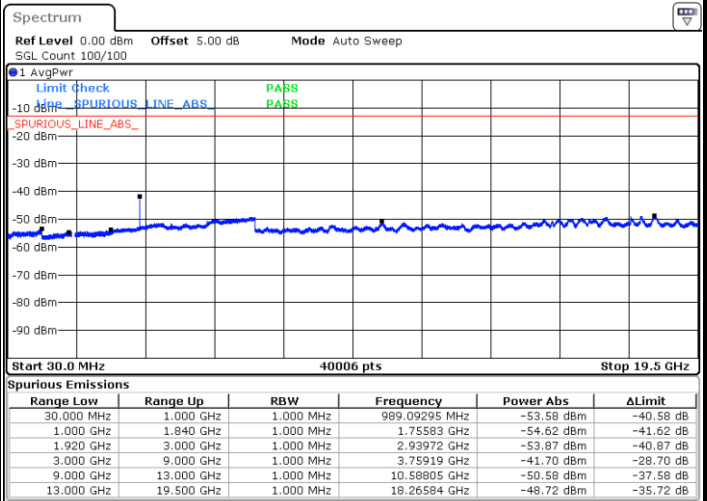

LTE Band 25 / 1.4MHz

Lowest Channel / QPSK

Lowest Channel / 16QAM

Date: 7.AUG.2017 10:13:43

Date: 7.AUG.2017 10:14:26

Middle Channel / QPSK

Middle Channel / 16QAM

Date: 7.AUG.2017 10:23:45

Date: 7.AUG.2017 10:23:03

LTE Band 25 / 1.4MHz

Highest Channel / QPSK

Date: 7.AUG.2017 10:24:30

Highest Channel / 16QAM

Date: 7.AUG.2017 10:25:11

LTE Band 25 / 3MHz

Lowest Channel / QPSK