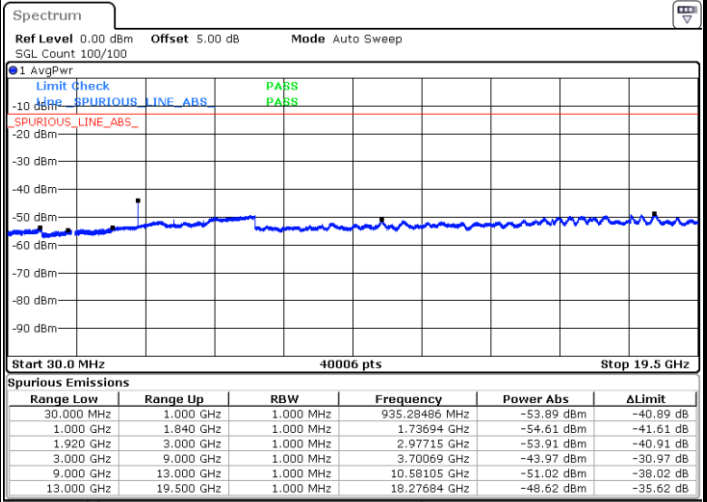

Highest Channel / QPSK

Highest Channel / 16QAM

Date: 7.AUG.2017 10:30:21

Date: 7.AUG.2017 10:31:07

LTE Band 25 / 5MHz

Lowest Channel / QPSK

Lowest Channel / 16QAM

Date: 7.AUG.2017 10:41:58

Date: 7.AUG.2017 10:42:44

Middle Channel / QPSK

Middle Channel / 16QAM

Date: 7.AUG.2017 10:44:08

Date: 7.AUG.2017 10:43:27

LTE Band 25 / 5MHz

Highest Channel / QPSK

Highest Channel / 16QAM