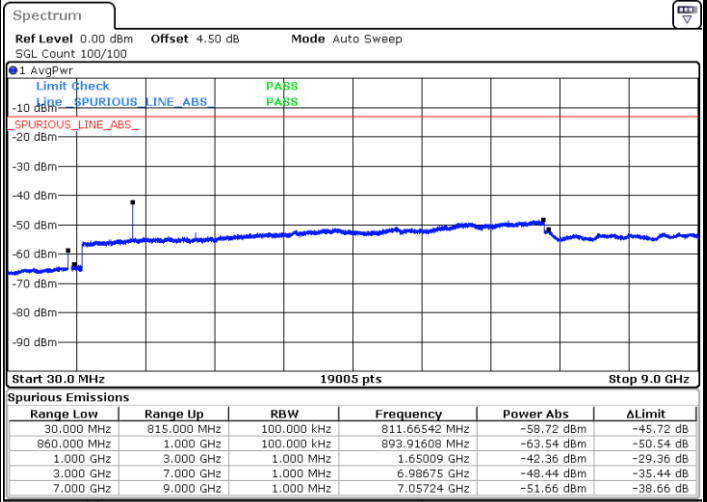

Date: 8 AUG.2017 09:54:34

Date: 8 AUG.2017 09:54:04

LTE Band 26 / 10MHz

Lowest Channel / QPSK

Lowest Channel / 16QAM

Date: 8 AUG.2017 10:02:13

Date: 8 AUG.2017 10:03:24

LTE Band 26 / 10MHz

Middle Channel / QPSK

Middle Channel / 16QAM

Date: 8.AUG.2017 10:15:35

Date: 8.AUG.2017 10:13:59

Highest Channel / QPSK

Highest Channel / 16QAM

Date: 8.AUG.2017 10:15:03

Date: 8.AUG.2017 10:14:27

LTE Band 26 / 15MHz

Lowest Channel / QPSK

Lowest Channel / 16QAM

Date: 8 AUG.2017 10:20:52

Date: 8 AUG.2017 10:22:34

Middle Channel / QPSK

Middle Channel / 16QAM

Date: 8 AUG.2017 10:24:29