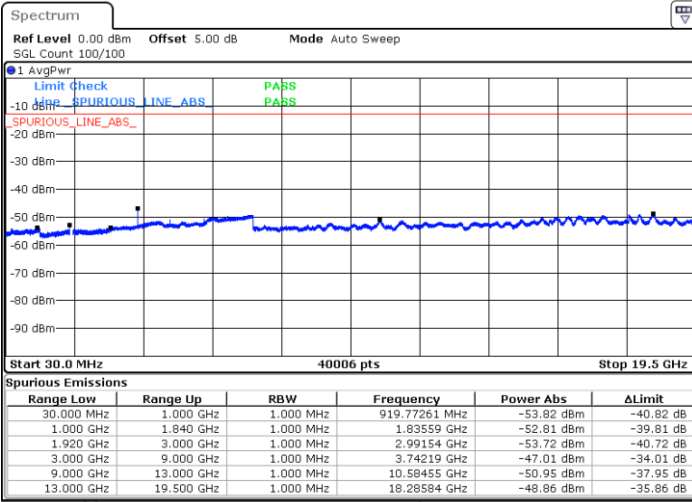

Date: 7.AUG.2017 11:18:38

Lowest Channel / 16QAM

Date: 7.AUG.2017 11:20:06

LTE Band 25 / 20MHz

Middle Channel / QPSK

Middle Channel / 16QAM

Date: 7.AUG.2017 11:21:25

Date: 7.AUG.2017 11:22:06

Highest Channel / QPSK

Highest Channel / 16QAM

Date: 7.AUG.2017 11:23:33

Date: 7.AUG.2017 11:22:53

LTE Band 26 / 1.4MHz

Lowest Channel / QPSK

Lowest Channel / 16QAM

Date: 8.AUG.2017 09:24:07