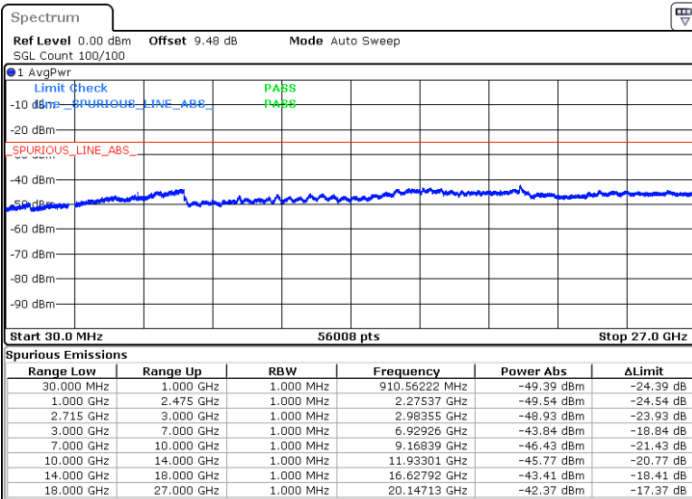

Middle Channel / 16QAM

Date: 30 AUG.2017 15:01:55

Date: 30 AUG.2017 14:58:57

Highest Channel / QPSK

Highest Channel / 16QAM

Date: 30 AUG.2017 15:00:57

Date: 30 AUG.2017 14:59:48

LTE Band 41 / 15MHz

Lowest Channel / QPSK

Lowest Channel / 16QAM

Date: 30 AUG.2017 15:02:49

Date: 30 AUG.2017 15:03:41

Middle Channel / QPSK

Middle Channel / 16QAM

Date: 30 AUG.2017 15:05:28

Date: 30 AUG.2017 15:04:33

LTE Band 41 / 15MHz

Highest Channel / QPSK

Date: 30 AUG 2017 15:06:18

Highest Channel / 16QAM

Date: 30 AUG 2017 15:07:09

LTE Band 41 / 20MHz

Lowest Channel / QPSK

Date: 30 AUG 2017 14:48:37