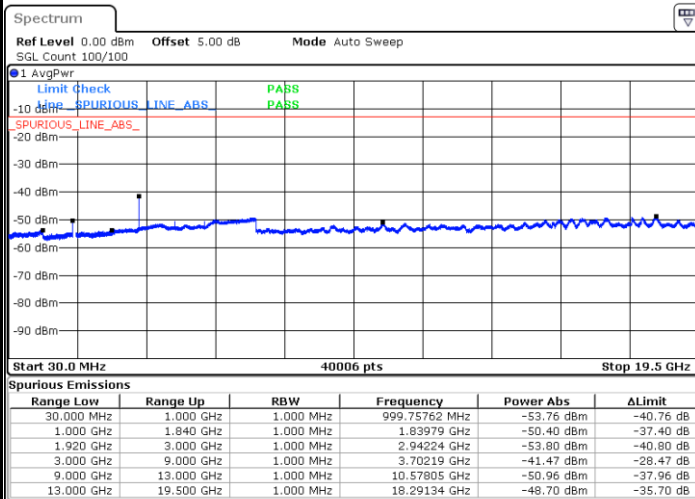

Date: 7.AUG.2017 11:11:57

LTE Band 25 / 15MHz

Highest Channel / QPSK

Date: 7.AUG.2017 11:13:19

Highest Channel / 16QAM

Date: 7.AUG.2017 11:12:39

LTE Band 25 / 20MHz

Lowest Channel / QPSK

Date: 7.AUG.2017 11:18:38

Lowest Channel / 16QAM

Date: 7.AUG.2017 11:20:06

LTE Band 25 / 20MHz

Middle Channel / QPSK

Middle Channel / 16QAM

Date: 7.AUG.2017 11:21:25

Date: 7.AUG.2017 11:22:06