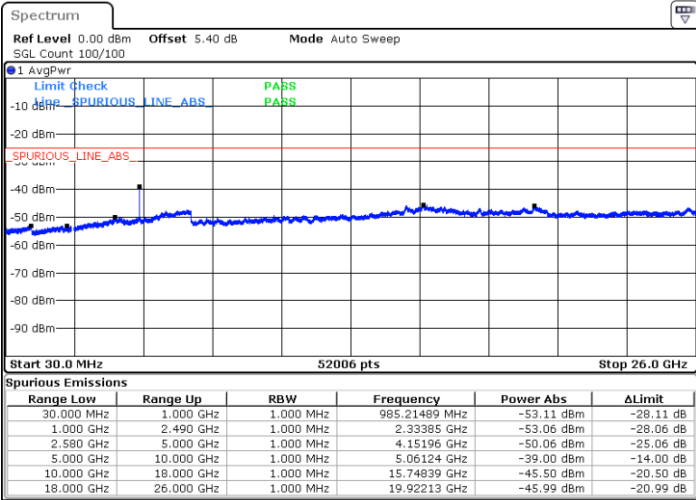

Date: 4 AUG.2017 21:42:22

Date: 4 AUG.2017 21:41:29

LTE Band 7 / 5MHz

Highest Channel / QPSK

Highest Channel / 16QAM

Date: 4 AUG.2017 21:43:16

Date: 4 AUG.2017 21:44:10

LTE Band 7 / 10MHz

Lowest Channel / QPSK

Lowest Channel / 16QAM

Date: 4 AUG.2017 21:56:06

Date: 4 AUG.2017 21:57:00

LTE Band 7 / 10MHz

Middle Channel / QPSK

Middle Channel / 16QAM

Date: 4 AUG.2017 21:58:48

Date: 4 AUG.2017 21:57:54

Highest Channel / QPSK

Highest Channel / 16QAM

Date: 4 AUG.2017 21:59:42

Date: 4 AUG.2017 22:00:36

LTE Band 7 / 15MHz

Lowest Channel / QPSK

Lowest Channel / 16QAM

Date: 4 AUG.2017 23:01:44

Date: 4 AUG.2017 22:54:02

Middle Channel / QPSK

Middle Channel / 16QAM

Date: 4 AUG.2017 22:18:35

Date: 4 AUG.2017 22:17:41

LTE Band 7 / 15MHz

Highest Channel / QPSK