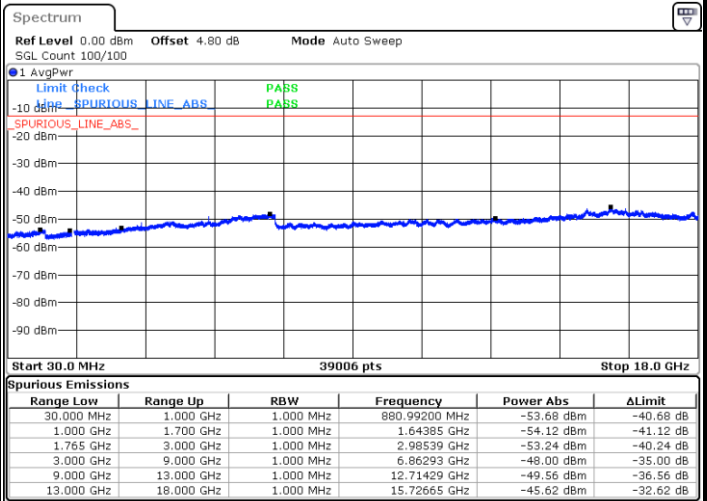

LTE Band 4 / 3MHz

Middle Channel / QPSK

Middle Channel / 16QAM

Date: 4 AUG.2017 19:30:44

Date: 4 AUG.2017 19:31:39

Highest Channel / QPSK

Highest Channel / 16QAM

Date: 4 AUG.2017 19:37:42

Date: 4 AUG.2017 19:38:36

LTE Band 4 / 5MHz

Lowest Channel / QPSK

Lowest Channel / 16QAM

Date: 4 AUG.2017 19:52:24

Date: 4 AUG.2017 19:53:18

Middle Channel / QPSK

Middle Channel / 16QAM

Date: 4 AUG.2017 19:54:52

Date: 4 AUG.2017 21:09:19

LTE Band 4 / 5MHz

Highest Channel / QPSK

Date: 4 AUG.2017 20:01:51

Highest Channel / 16QAM

Date: 4 AUG.2017 20:02:45

LTE Band 4 / 10MHz