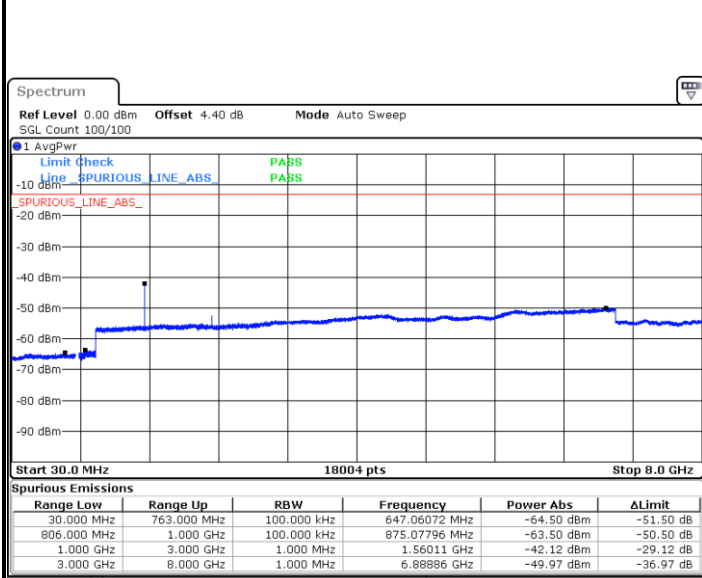

Date: 4 AUG.2017 21:54:53

Highest Channel / 16QAM

Date: 4 AUG.2017 21:55:49

LTE Band 12 / 10MHz

Lowest Channel / QPSK

Date: 4 AUG.2017 22:08:15

Lowest Channel / 16QAM

Date: 4 AUG.2017 22:09:10

LTE Band 12 / 10MHz

Middle Channel / QPSK

Date: 4.AUG.2017 22:11:00

Middle Channel / 16QAM

Date: 4.AUG.2017 22:10:05

Highest Channel / QPSK

Date: 4.AUG.2017 22:11:55

Highest Channel / 16QAM

Date: 4.AUG.2017 22:12:51

LTE Band 13 / 5MHz

Lowest Channel / QPSK

Date: 7.AUG.2017 09:23:00

Lowest Channel / 16QAM

Date: 7.AUG.2017 09:22:06

Middle Channel / QPSK

Date: 7.AUG.2017 09:24:36

Middle Channel / 16QAM

Date: 7.AUG.2017 09:25:30

LTE Band 13 / 5MHz

Highest Channel / QPSK

Date: 7.AUG.2017 09:34:37

Highest Channel / 16QAM

Date: 7.AUG.2017 09:33:43

LTE Band 13 / 10MHz