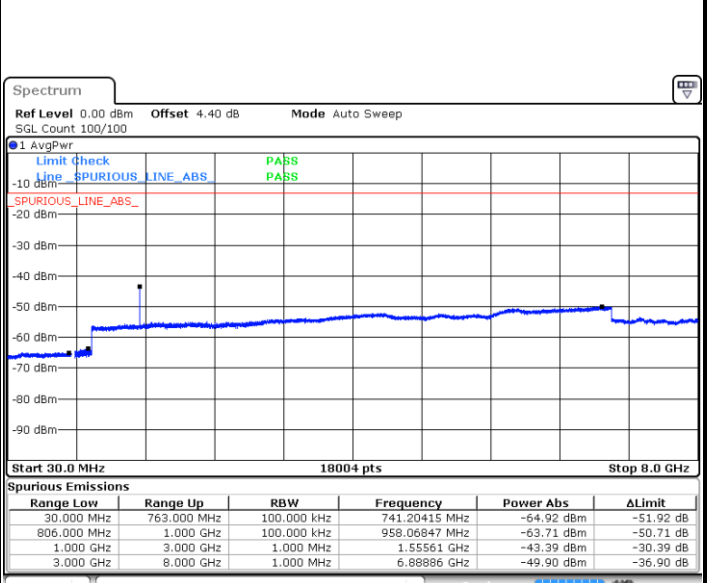

Middle Channel / 16QAM

Date: 7.AUG.2017 09:36:25