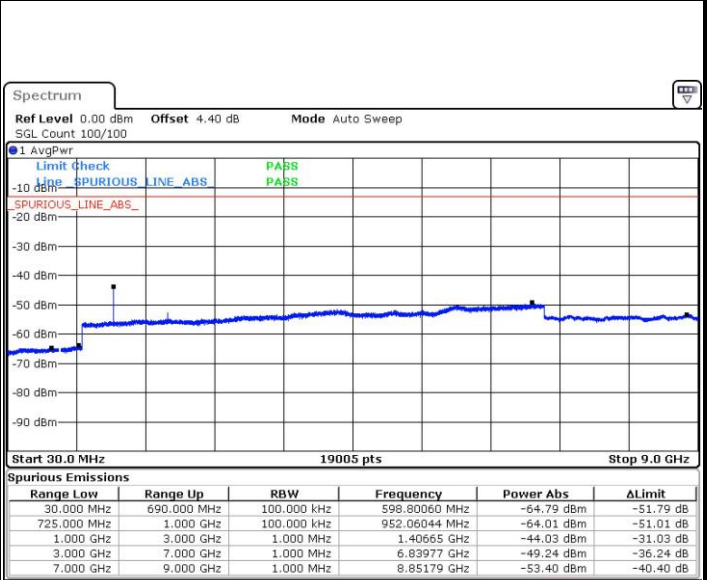

Date: 4 AUG.2017 21:36:02

Highest Channel / QPSK

Highest Channel / 16QAM

Date: 4 AUG.2017 21:37:52

Date: 4 AUG.2017 21:38:47

LTE Band 12 / 5MHz

Lowest Channel / QPSK

Date: 4.AUG.2017 21:51:13

Lowest Channel / 16QAM

Date: 4.AUG.2017 21:52:08

Middle Channel / QPSK

Date: 4.AUG.2017 21:53:58

Middle Channel / 16QAM

Date: 4.AUG.2017 21:53:03

LTE Band 12 / 5MHz

Highest Channel / QPSK

Date: 4 AUG.2017 21:54:53

Highest Channel / 16QAM

Date: 4 AUG.2017 21:55:49

LTE Band 12 / 10MHz

Lowest Channel / QPSK

Date: 4 AUG.2017 22:08:15

Lowest Channel / 16QAM

Date: 4 AUG.2017 22:09:10

LTE Band 12 / 10MHz

Middle Channel / QPSK

Date: 4.AUG.2017 22:11:00

Middle Channel / 16QAM

Date: 4.AUG.2017 22:10:05

Highest Channel / QPSK

Date: 4.AUG.2017 22:11:55

Highest Channel / 16QAM