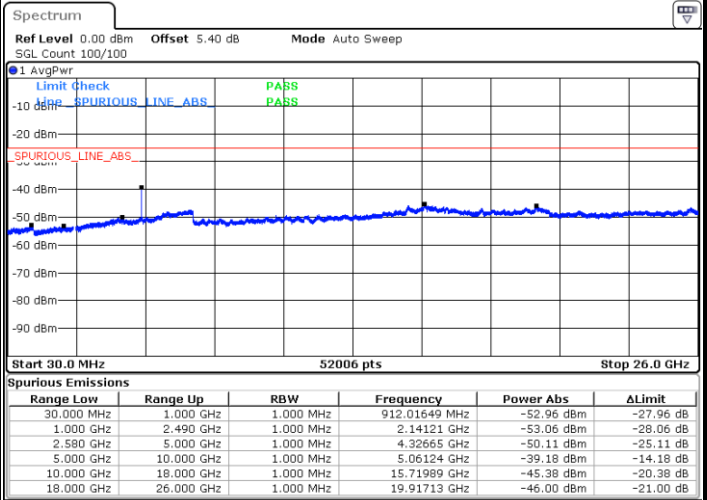

Date: 4 AUG.2017 21:42:22

Date: 4 AUG.2017 21:41:29

LTE Band 7 / 5MHz

Highest Channel / QPSK

Highest Channel / 16QAM

Date: 4 AUG.2017 21:43:16

Date: 4 AUG.2017 21:44:10

LTE Band 7 / 10MHz

Lowest Channel / QPSK

Lowest Channel / 16QAM

Date: 4 AUG.2017 21:56:06

Date: 4 AUG.2017 21:57:00

LTE Band 7 / 10MHz

Middle Channel / QPSK

Middle Channel / 16QAM

Date: 4 AUG.2017 21:58:48

Date: 4 AUG.2017 21:57:54

Highest Channel / QPSK

Highest Channel / 16QAM

Date: 4 AUG.2017 21:59:42

Date: 4 AUG.2017 22:00:36

LTE Band 7 / 15MHz

Lowest Channel / QPSK

Lowest Channel / 16QAM