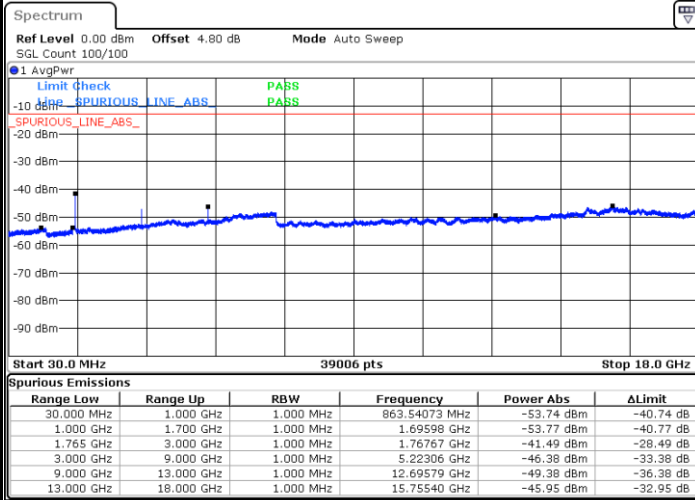

Date: 4 AUG.2017 20:12:12

Highest Channel / QPSK

Highest Channel / 16QAM

Date: 4 AUG.2017 20:18:15

Date: 4 AUG.2017 20:19:09

LTE Band 4 / 15MHz

Lowest Channel / QPSK

Lowest Channel / 16QAM

Date: 4 AUG.2017 20:25:13

Date: 4 AUG.2017 20:26:07

Middle Channel / QPSK

Middle Channel / 16QAM

Date: 4 AUG.2017 20:27:42

Date: 4 AUG.2017 20:28:36

LTE Band 4 / 15MHz

Highest Channel / QPSK

Date: 4 AUG.2017 20:34:40

Highest Channel / 16QAM

Date: 4 AUG.2017 20:35:34

LTE Band 4 / 20MHz

Lowest Channel / QPSK

Date: 4 AUG.2017 20:41:38

Lowest Channel / 16QAM

Date: 4 AUG.2017 20:42:32

LTE Band 4 / 20MHz

Middle Channel / QPSK

Middle Channel / 16QAM

Date: 4 AUG.2017 20:44:06

Date: 4 AUG.2017 20:45:01

Highest Channel / QPSK

Highest Channel / 16QAM

Date: 4 AUG.2017 20:51:04