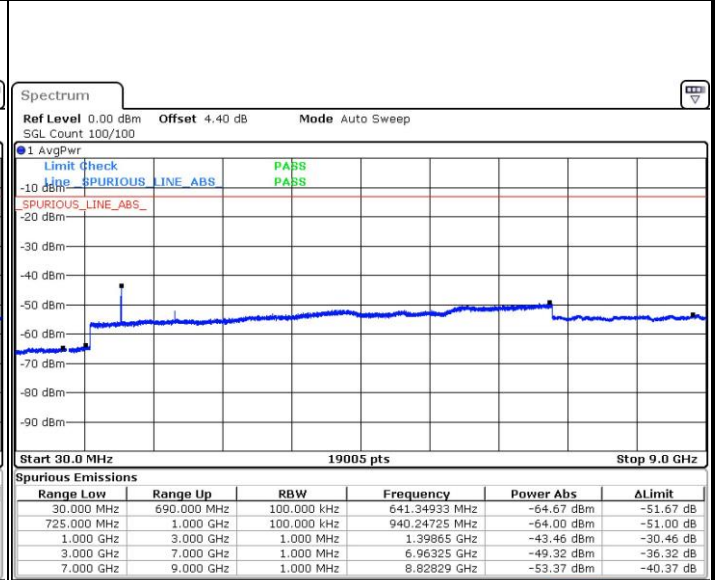

LTE Band 7 / 20MHz

Middle Channel / QPSK

Middle Channel / 16QAM

Date: 4 AUG.2017 22:35:00

Date: 4 AUG.2017 22:34:06

Highest Channel / QPSK

Highest Channel / 16QAM

Date: 4 AUG.2017 22:35:54

Date: 4 AUG.2017 22:36:48

LTE Band 12 / 1.4MHz

Lowest Channel / QPSK

Date: 4.AUG.2017 21:17:08

Lowest Channel / 16QAM

Date: 4.AUG.2017 21:18:04

Middle Channel / QPSK

Date: 4.AUG.2017 21:19:53

Middle Channel / 16QAM

Date: 4.AUG.2017 21:18:58

LTE Band 12 / 1.4MHz

Highest Channel / QPSK

Date: 4 AUG.2017 21:20:48

Highest Channel / 16QAM

Date: 4 AUG.2017 21:21:43

LTE Band 12 / 3MHz