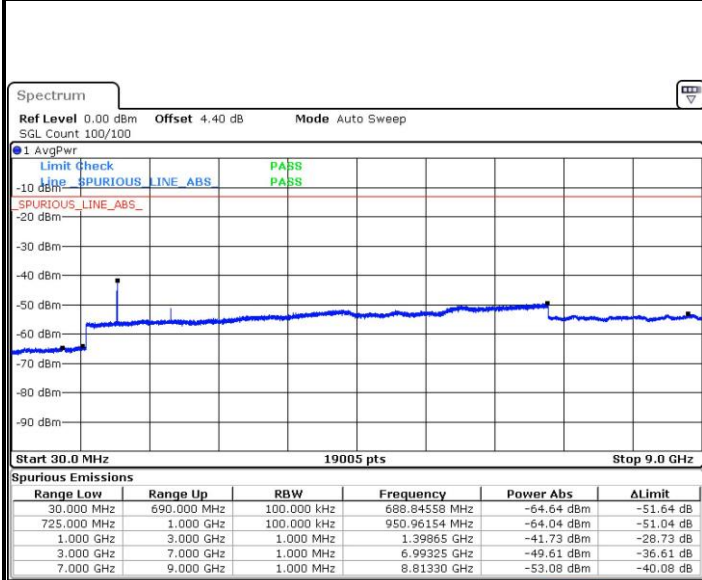

Date: 4 AUG.2017 22:19:29

Highest Channel / 16QAM

Date: 4 AUG.2017 22:20:23

LTE Band 7 / 20MHz

Lowest Channel / QPSK

Date: 4 AUG.2017 22:32:19

Lowest Channel / 16QAM

Date: 4 AUG.2017 22:33:13

LTE Band 7 / 20MHz

Middle Channel / QPSK

Middle Channel / 16QAM

Date: 4 AUG.2017 22:35:00

Date: 4 AUG.2017 22:34:06

Highest Channel / QPSK

Highest Channel / 16QAM

Date: 4 AUG.2017 22:35:54

Date: 4 AUG.2017 22:36:48

LTE Band 12 / 1.4MHz

Lowest Channel / QPSK

Date: 4.AUG.2017 21:17:08

Lowest Channel / 16QAM

Date: 4.AUG.2017 21:18:04

Middle Channel / QPSK

Date: 4.AUG.2017 21:19:53