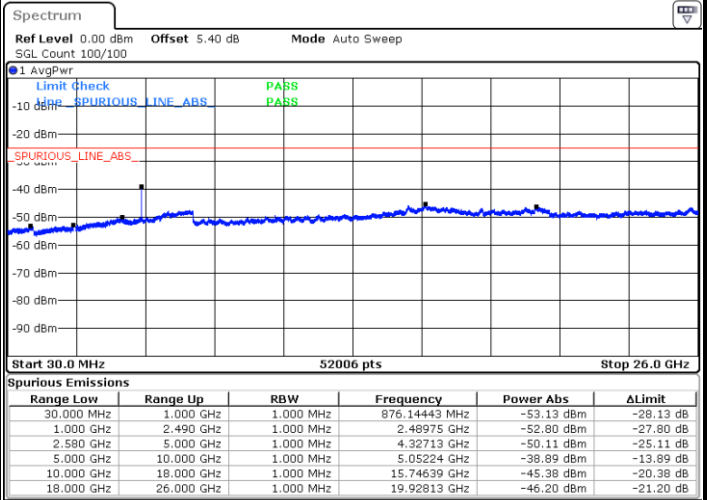

Date: 4 AUG.2017 23:01:44

Date: 4 AUG.2017 22:54:02

Middle Channel / QPSK

Middle Channel / 16QAM

Date: 4 AUG.2017 22:18:35

Date: 4 AUG.2017 22:17:41

LTE Band 7 / 15MHz

Highest Channel / QPSK

Date: 4 AUG.2017 22:19:29

Highest Channel / 16QAM

Date: 4 AUG.2017 22:20:23

LTE Band 7 / 20MHz

Lowest Channel / QPSK

Date: 4 AUG.2017 22:32:19

Lowest Channel / 16QAM

Date: 4 AUG.2017 22:33:13

LTE Band 7 / 20MHz

Middle Channel / QPSK

Middle Channel / 16QAM

Date: 4 AUG.2017 22:35:00

Date: 4 AUG.2017 22:34:06

Highest Channel / QPSK

Highest Channel / 16QAM

Date: 4 AUG.2017 22:35:54