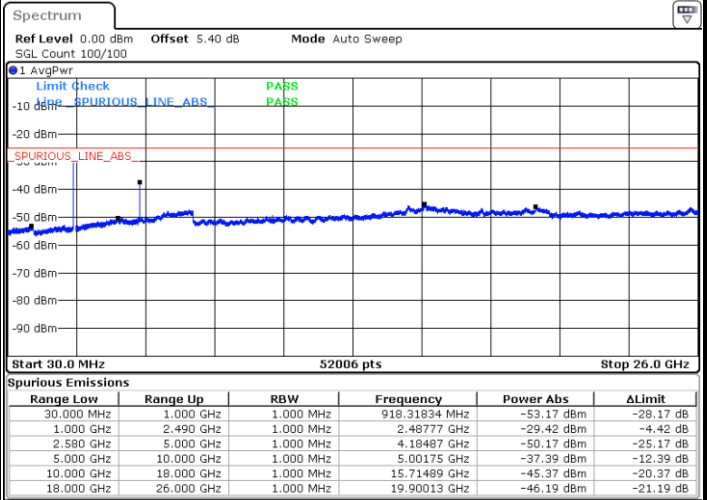

Lowest Channel / QPSK

Lowest Channel / 16QAM

Date: 4 AUG.2017 21:56:06

Date: 4 AUG.2017 21:57:00

LTE Band 7 / 10MHz

Middle Channel / QPSK

Middle Channel / 16QAM

Date: 4 AUG.2017 21:58:48

Date: 4 AUG.2017 21:57:54

Highest Channel / QPSK

Highest Channel / 16QAM

Date: 4 AUG.2017 21:59:42

Date: 4 AUG.2017 22:00:36

LTE Band 7 / 15MHz

Lowest Channel / QPSK

Lowest Channel / 16QAM

Date: 4 AUG.2017 23:01:44

Date: 4 AUG.2017 22:54:02

Middle Channel / QPSK

Middle Channel / 16QAM

Date: 4 AUG.2017 22:18:35

Date: 4 AUG.2017 22:17:41

LTE Band 7 / 15MHz

Highest Channel / QPSK