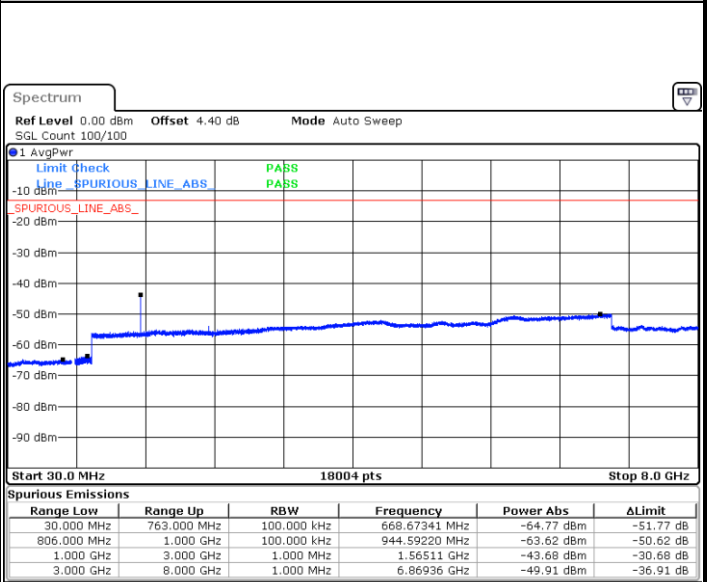

LTE Band 12 / 10MHz

Middle Channel / QPSK

Date: 4.AUG.2017 22:11:00

Middle Channel / 16QAM

Date: 4.AUG.2017 22:10:05

Highest Channel / QPSK

Date: 4.AUG.2017 22:11:55

Highest Channel / 16QAM

Date: 4.AUG.2017 22:12:51

LTE Band 13 / 5MHz

Lowest Channel / QPSK

Date: 7.AUG.2017 09:23:00

Lowest Channel / 16QAM

Date: 7.AUG.2017 09:22:06

Middle Channel / QPSK

Date: 7.AUG.2017 09:24:36

Middle Channel / 16QAM

Date: 7.AUG.2017 09:25:30

LTE Band 13 / 5MHz

Highest Channel / QPSK

Date: 7.AUG.2017 09:34:37

Highest Channel / 16QAM

Date: 7.AUG.2017 09:33:43

LTE Band 13 / 10MHz