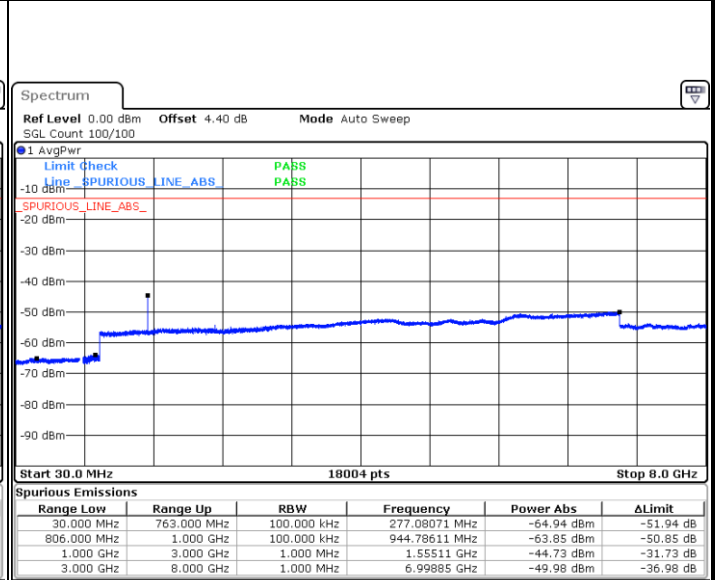

Date: 4 AUG.2017 21:54:53

Highest Channel / 16QAM

Date: 4 AUG.2017 21:55:49

LTE Band 12 / 10MHz

Lowest Channel / QPSK

Date: 4 AUG.2017 22:08:15

Lowest Channel / 16QAM

Date: 4 AUG.2017 22:09:10

LTE Band 12 / 10MHz

Middle Channel / QPSK

Date: 4.AUG.2017 22:11:00

Middle Channel / 16QAM

Date: 4.AUG.2017 22:10:05

Highest Channel / QPSK

Date: 4.AUG.2017 22:11:55

Highest Channel / 16QAM

Date: 4.AUG.2017 22:12:51

LTE Band 13 / 5MHz

Lowest Channel / QPSK

Date: 7.AUG.2017 09:23:00

Lowest Channel / 16QAM

Date: 7.AUG.2017 09:22:06

Middle Channel / QPSK

Date: 7.AUG.2017 09:24:36

Middle Channel / 16QAM

Date: 7.AUG.2017 09:25:30

LTE Band 13 / 5MHz

Highest Channel / QPSK

Date: 7.AUG.2017 09:34:37

Highest Channel / 16QAM

Date: 7.AUG.2017 09:33:43

LTE Band 13 / 10MHz