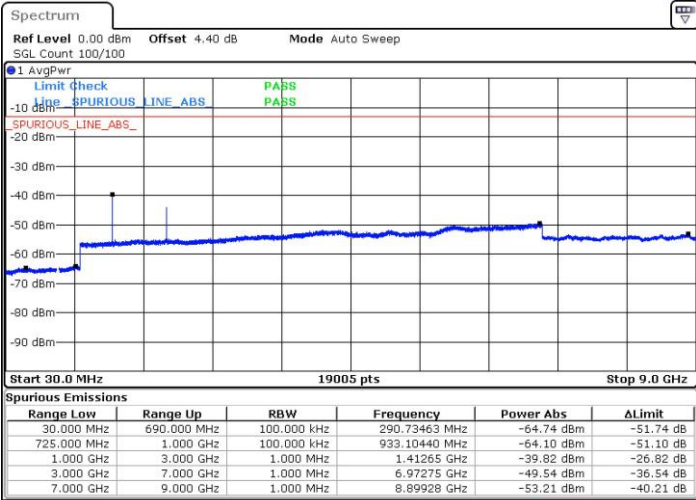

Middle Channel / 16QAM

Date: 4.AUG.2017 21:18:58

LTE Band 12 / 1.4MHz

Highest Channel / QPSK

Date: 4 AUG.2017 21:20:48

Highest Channel / 16QAM

Date: 4 AUG.2017 21:21:43

LTE Band 12 / 3MHz

Lowest Channel / QPSK

Date: 4 AUG.2017 21:34:11

Lowest Channel / 16QAM

Date: 4 AUG.2017 21:35:07

LTE Band 12 / 3MHz

Middle Channel / QPSK

Middle Channel / 16QAM

Date: 4 AUG.2017 21:36:57

Date: 4 AUG.2017 21:36:02

Highest Channel / QPSK

Highest Channel / 16QAM

Date: 4 AUG.2017 21:37:52

Date: 4 AUG.2017 21:38:47

LTE Band 12 / 5MHz

Lowest Channel / QPSK

Date: 4.AUG.2017 21:51:13

Lowest Channel / 16QAM

Date: 4.AUG.2017 21:52:08

Middle Channel / QPSK

Date: 4.AUG.2017 21:53:58

Middle Channel / 16QAM

Date: 4.AUG.2017 21:53:03

LTE Band 12 / 5MHz

Highest Channel / QPSK