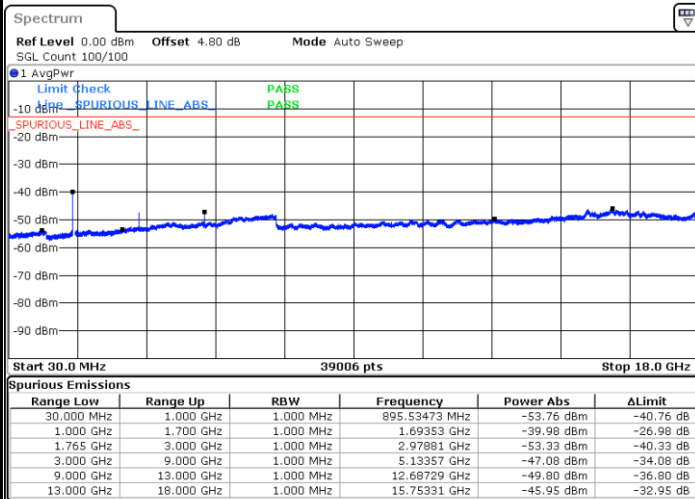

Date: 4 AUG.2017 20:25:13

Date: 4 AUG.2017 20:26:07

Middle Channel / QPSK

Middle Channel / 16QAM

Date: 4 AUG.2017 20:27:42

Date: 4 AUG.2017 20:28:36

LTE Band 4 / 15MHz

Highest Channel / QPSK

Date: 4 AUG.2017 20:34:40

Highest Channel / 16QAM

Date: 4 AUG.2017 20:35:34

LTE Band 4 / 20MHz

Lowest Channel / QPSK

Date: 4 AUG.2017 20:41:38

Lowest Channel / 16QAM

Date: 4 AUG.2017 20:42:32

LTE Band 4 / 20MHz

Middle Channel / QPSK

Middle Channel / 16QAM

Date: 4 AUG.2017 20:44:06

Date: 4 AUG.2017 20:45:01

Highest Channel / QPSK

Highest Channel / 16QAM

Date: 4 AUG.2017 20:51:04