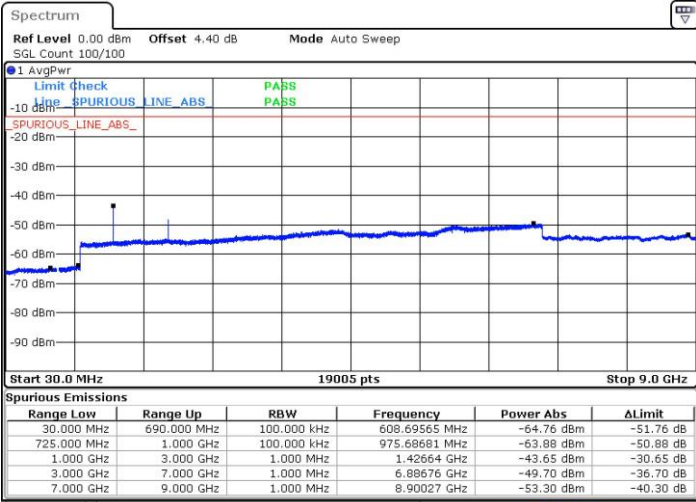

Middle Channel / 16QAM

Date: 4.AUG.2017 21:18:58

LTE Band 12 / 1.4MHz

Highest Channel / QPSK

Date: 4 AUG.2017 21:20:48

Highest Channel / 16QAM

Date: 4 AUG.2017 21:21:43

LTE Band 12 / 3MHz

Lowest Channel / QPSK

Date: 4 AUG.2017 21:34:11

Lowest Channel / 16QAM

Date: 4 AUG.2017 21:35:07

LTE Band 12 / 3MHz

Middle Channel / QPSK

Middle Channel / 16QAM

Date: 4 AUG.2017 21:36:57

Date: 4 AUG.2017 21:36:02

Highest Channel / QPSK

Highest Channel / 16QAM

Date: 4 AUG.2017 21:37:52

Date: 4 AUG.2017 21:38:47

LTE Band 12 / 5MHz

Lowest Channel / QPSK

Date: 4.AUG.2017 21:51:13