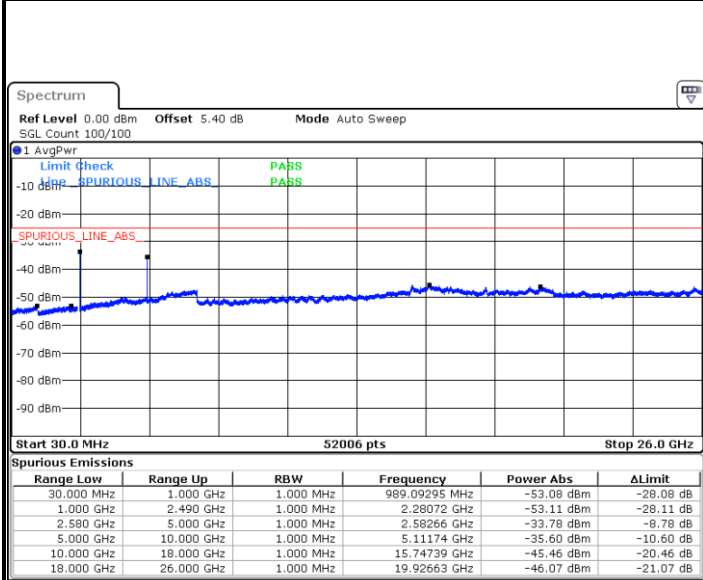

Date: 4 AUG.2017 21:57:54

Highest Channel / QPSK

Highest Channel / 16QAM

Date: 4 AUG.2017 21:59:42

Date: 4 AUG.2017 22:00:36

LTE Band 7 / 15MHz

Lowest Channel / QPSK

Lowest Channel / 16QAM

Date: 4 AUG.2017 23:01:44

Date: 4 AUG.2017 22:54:02

Middle Channel / QPSK

Middle Channel / 16QAM

Date: 4 AUG.2017 22:18:35

Date: 4 AUG.2017 22:17:41

LTE Band 7 / 15MHz

Highest Channel / QPSK

Date: 4 AUG.2017 22:19:29

Highest Channel / 16QAM

Date: 4 AUG.2017 22:20:23

LTE Band 7 / 20MHz

Lowest Channel / QPSK

Date: 4 AUG.2017 22:32:19

Lowest Channel / 16QAM

Date: 4 AUG.2017 22:33:13

LTE Band 7 / 20MHz

Middle Channel / QPSK

Middle Channel / 16QAM

Date: 4 AUG.2017 22:35:00

Date: 4 AUG.2017 22:34:06

Highest Channel / QPSK

Highest Channel / 16QAM

Date: 4 AUG.2017 22:35:54