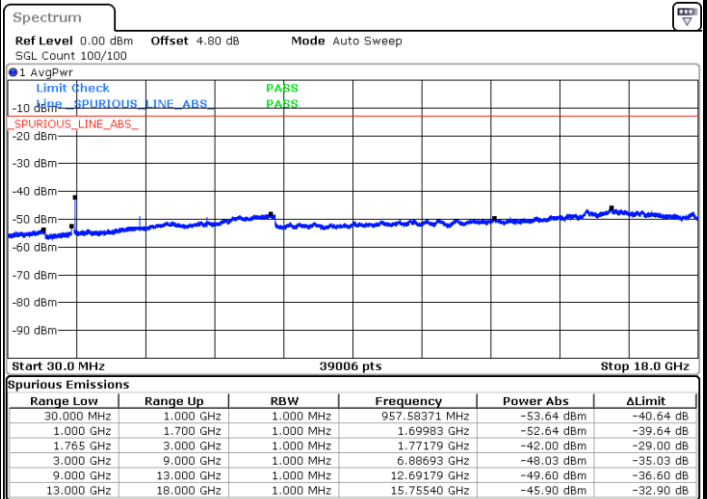

Date: 4 AUG.2017 20:34:40

Highest Channel / 16QAM

Date: 4 AUG.2017 20:35:34

LTE Band 4 / 20MHz

Lowest Channel / QPSK

Date: 4 AUG.2017 20:41:38

Lowest Channel / 16QAM

Date: 4 AUG.2017 20:42:32

LTE Band 4 / 20MHz

Middle Channel / QPSK

Middle Channel / 16QAM

Date: 4 AUG.2017 20:44:06

Date: 4 AUG.2017 20:45:01

Highest Channel / QPSK

Highest Channel / 16QAM

Date: 4 AUG.2017 20:51:04

Date: 4 AUG.2017 20:51:59

LTE Band 7 / 5MHz

Lowest Channel / QPSK

Lowest Channel / 16QAM

Date: 4 AUG.2017 21:39:41

Date: 4 AUG.2017 21:40:35

Middle Channel / QPSK

Middle Channel / 16QAM

Date: 4 AUG.2017 21:42:22

Date: 4 AUG.2017 21:41:29

LTE Band 7 / 5MHz

Highest Channel / QPSK

Highest Channel / 16QAM

Date: 4 AUG.2017 21:43:16

Date: 4 AUG.2017 21:44:10

LTE Band 7 / 10MHz