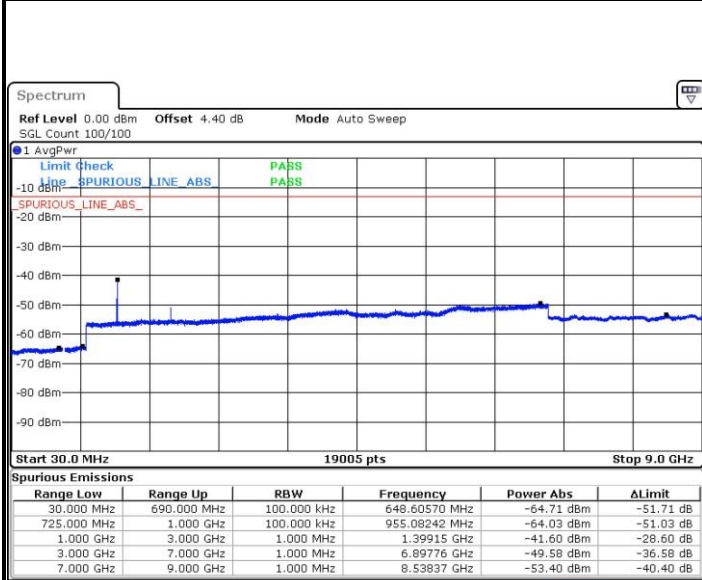

Lowest Channel / QPSK

Date: 4 AUG.2017 21:34:11

Lowest Channel / 16QAM

Date: 4 AUG.2017 21:35:07

LTE Band 12 / 3MHz

Middle Channel / QPSK

Middle Channel / 16QAM

Date: 4 AUG.2017 21:36:57

Date: 4 AUG.2017 21:36:02

Highest Channel / QPSK

Highest Channel / 16QAM

Date: 4 AUG.2017 21:37:52

Date: 4 AUG.2017 21:38:47

LTE Band 12 / 5MHz

Lowest Channel / QPSK

Date: 4.AUG.2017 21:51:13

Lowest Channel / 16QAM

Date: 4.AUG.2017 21:52:08

Middle Channel / QPSK

Date: 4.AUG.2017 21:53:58

Middle Channel / 16QAM

Date: 4.AUG.2017 21:53:03

LTE Band 12 / 5MHz

Highest Channel / QPSK