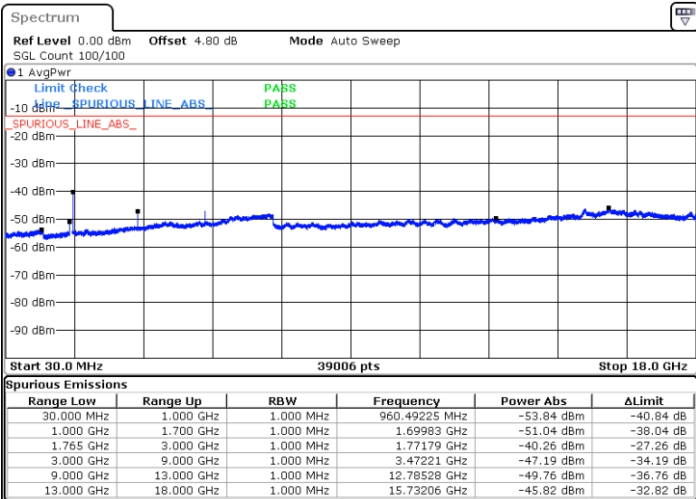

Date: 4 AUG.2017 20:34:40

Highest Channel / 16QAM

Date: 4 AUG.2017 20:35:34

LTE Band 4 / 20MHz

Lowest Channel / QPSK

Date: 4 AUG.2017 20:41:38

Lowest Channel / 16QAM

Date: 4 AUG.2017 20:42:32

LTE Band 4 / 20MHz

Middle Channel / QPSK

Middle Channel / 16QAM

Date: 4 AUG.2017 20:44:06

Date: 4 AUG.2017 20:45:01

Highest Channel / QPSK

Highest Channel / 16QAM

Date: 4 AUG.2017 20:51:04

Date: 4 AUG.2017 20:51:59

LTE Band 7 / 5MHz

Lowest Channel / QPSK

Lowest Channel / 16QAM

Date: 4 AUG.2017 21:39:41

Date: 4 AUG.2017 21:40:35

Middle Channel / QPSK

Middle Channel / 16QAM

Date: 4 AUG.2017 21:42:22

Date: 4 AUG.2017 21:41:29

LTE Band 7 / 5MHz

Highest Channel / QPSK

Highest Channel / 16QAM

Date: 4 AUG.2017 21:43:16

Date: 4 AUG.2017 21:44:10

LTE Band 7 / 10MHz