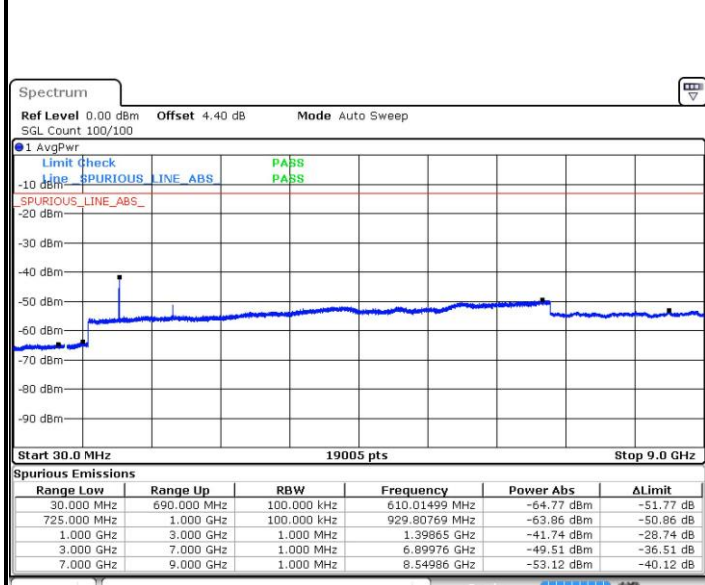

Date: 4 AUG.2017 22:36:48

LTE Band 12 / 1.4MHz

Lowest Channel / QPSK

Date: 4.AUG.2017 21:17:08

Lowest Channel / 16QAM

Date: 4.AUG.2017 21:18:04

Middle Channel / QPSK

Date: 4.AUG.2017 21:19:53

Middle Channel / 16QAM

Date: 4.AUG.2017 21:18:58

LTE Band 12 / 1.4MHz

Highest Channel / QPSK

Date: 4 AUG.2017 21:20:48

Highest Channel / 16QAM

Date: 4 AUG.2017 21:21:43

LTE Band 12 / 3MHz

Lowest Channel / QPSK

Date: 4 AUG.2017 21:34:11

Lowest Channel / 16QAM

Date: 4 AUG.2017 21:35:07

LTE Band 12 / 3MHz

Middle Channel / QPSK

Middle Channel / 16QAM

Date: 4 AUG.2017 21:36:57

Date: 4 AUG.2017 21:36:02

Highest Channel / QPSK

Highest Channel / 16QAM

Date: 4 AUG.2017 21:37:52

Date: 4 AUG.2017 21:38:47

LTE Band 12 / 5MHz

Lowest Channel / QPSK

Date: 4.AUG.2017 21:51:13