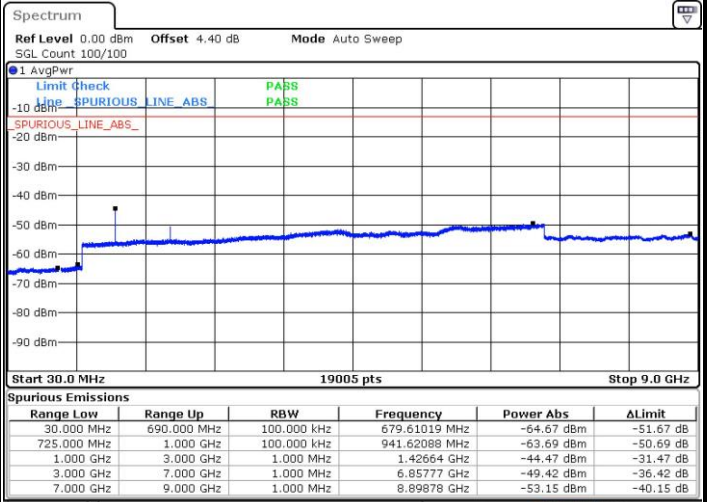

Middle Channel / 16QAM

Date: 4.AUG.2017 21:18:58

LTE Band 12 / 1.4MHz

Highest Channel / QPSK

Date: 4 AUG.2017 21:20:48

Highest Channel / 16QAM

Date: 4 AUG.2017 21:21:43

LTE Band 12 / 3MHz

Lowest Channel / QPSK

Date: 4 AUG.2017 21:34:11

Lowest Channel / 16QAM

Date: 4 AUG.2017 21:35:07

LTE Band 12 / 3MHz

Middle Channel / QPSK

Middle Channel / 16QAM

Date: 4 AUG.2017 21:36:57

Date: 4 AUG.2017 21:36:02

Highest Channel / QPSK

Highest Channel / 16QAM

Date: 4 AUG.2017 21:37:52

Date: 4 AUG.2017 21:38:47

LTE Band 12 / 5MHz

Lowest Channel / QPSK

Date: 4.AUG.2017 21:51:13