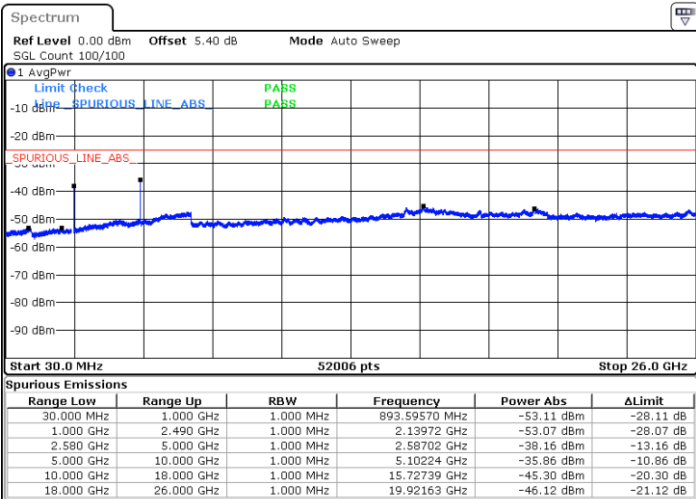

Date: 4 AUG.2017 22:19:29

Highest Channel / 16QAM

Date: 4 AUG.2017 22:20:23

LTE Band 7 / 20MHz

Lowest Channel / QPSK

Date: 4 AUG.2017 22:32:19

Lowest Channel / 16QAM

Date: 4 AUG.2017 22:33:13

LTE Band 7 / 20MHz

Middle Channel / QPSK

Middle Channel / 16QAM

Date: 4 AUG.2017 22:35:00

Date: 4 AUG.2017 22:34:06

Highest Channel / QPSK

Highest Channel / 16QAM

Date: 4 AUG.2017 22:35:54

Date: 4 AUG.2017 22:36:48

LTE Band 12 / 1.4MHz

Lowest Channel / QPSK

Date: 4.AUG.2017 21:17:08

Lowest Channel / 16QAM

Date: 4.AUG.2017 21:18:04

Middle Channel / QPSK

Date: 4.AUG.2017 21:19:53

Middle Channel / 16QAM

Date: 4.AUG.2017 21:18:58

LTE Band 12 / 1.4MHz

Highest Channel / QPSK

Date: 4 AUG.2017 21:20:48

Highest Channel / 16QAM

Date: 4 AUG.2017 21:21:43

LTE Band 12 / 3MHz