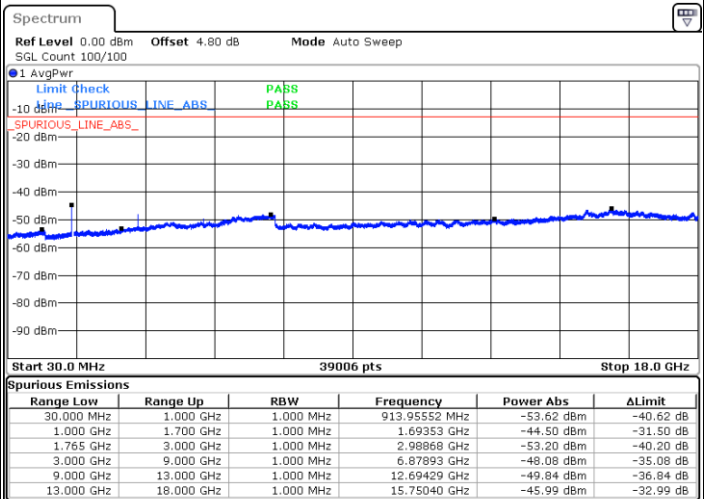

Date: 4 AUG.2017 20:25:13

Date: 4 AUG.2017 20:26:07

Middle Channel / QPSK

Middle Channel / 16QAM

Date: 4 AUG.2017 20:27:42

Date: 4 AUG.2017 20:28:36

LTE Band 4 / 15MHz

Highest Channel / QPSK

Date: 4 AUG.2017 20:34:40

Highest Channel / 16QAM

Date: 4 AUG.2017 20:35:34

LTE Band 4 / 20MHz

Lowest Channel / QPSK

Date: 4 AUG.2017 20:41:38

Lowest Channel / 16QAM

Date: 4 AUG.2017 20:42:32

LTE Band 4 / 20MHz

Middle Channel / QPSK

Middle Channel / 16QAM

Date: 4 AUG.2017 20:44:06

Date: 4 AUG.2017 20:45:01

Highest Channel / QPSK

Highest Channel / 16QAM

Date: 4 AUG.2017 20:51:04