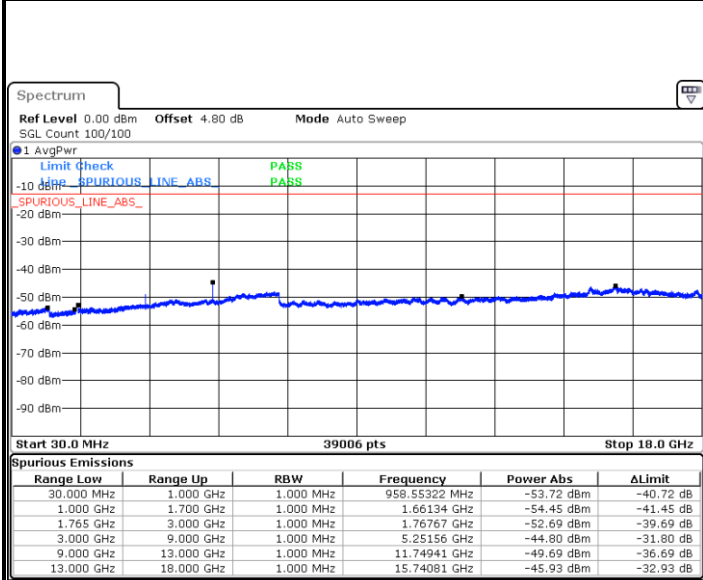

Date: 4 AUG.2017 19:38:36

LTE Band 4 / 5MHz

Lowest Channel / QPSK

Lowest Channel / 16QAM

Date: 4 AUG.2017 19:52:24

Date: 4 AUG.2017 19:53:18

Middle Channel / QPSK

Middle Channel / 16QAM

Date: 4 AUG.2017 19:54:52

Date: 4 AUG.2017 21:09:19

LTE Band 4 / 5MHz

Highest Channel / QPSK

Date: 4 AUG.2017 20:01:51

Highest Channel / 16QAM

Date: 4 AUG.2017 20:02:45

LTE Band 4 / 10MHz

Lowest Channel / QPSK

Date: 4 AUG.2017 20:08:49

Lowest Channel / 16QAM

Date: 4 AUG.2017 20:09:43

LTE Band 4 / 10MHz

Middle Channel / QPSK

Middle Channel / 16QAM

Date: 4 AUG.2017 20:11:17

Date: 4 AUG.2017 20:12:12

Highest Channel / QPSK

Highest Channel / 16QAM

Date: 4 AUG.2017 20:18:15

Date: 4 AUG.2017 20:19:09

LTE Band 4 / 15MHz

Lowest Channel / QPSK

Lowest Channel / 16QAM