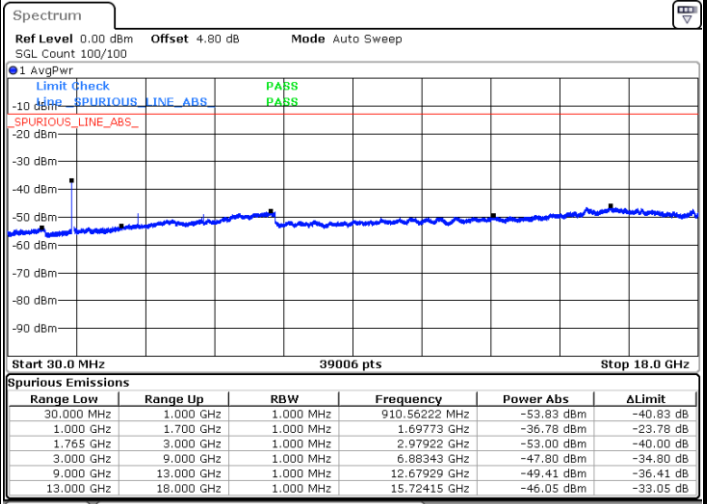

Lowest Channel / QPSK

Date: 4 AUG.2017 20:08:49

Lowest Channel / 16QAM

Date: 4 AUG.2017 20:09:43

LTE Band 4 / 10MHz

Middle Channel / QPSK

Middle Channel / 16QAM

Date: 4 AUG.2017 20:11:17

Date: 4 AUG.2017 20:12:12

Highest Channel / QPSK

Highest Channel / 16QAM

Date: 4 AUG.2017 20:18:15

Date: 4 AUG.2017 20:19:09

LTE Band 4 / 15MHz

Lowest Channel / QPSK

Lowest Channel / 16QAM

Date: 4 AUG.2017 20:25:13

Date: 4 AUG.2017 20:26:07

Middle Channel / QPSK

Middle Channel / 16QAM

Date: 4 AUG.2017 20:27:42

Date: 4 AUG.2017 20:28:36

LTE Band 4 / 15MHz

Highest Channel / QPSK

Date: 4 AUG.2017 20:34:40

Highest Channel / 16QAM

Date: 4 AUG.2017 20:35:34

LTE Band 4 / 20MHz

Lowest Channel / QPSK

Date: 4 AUG.2017 20:41:38

Lowest Channel / 16QAM

Date: 4 AUG.2017 20:42:32