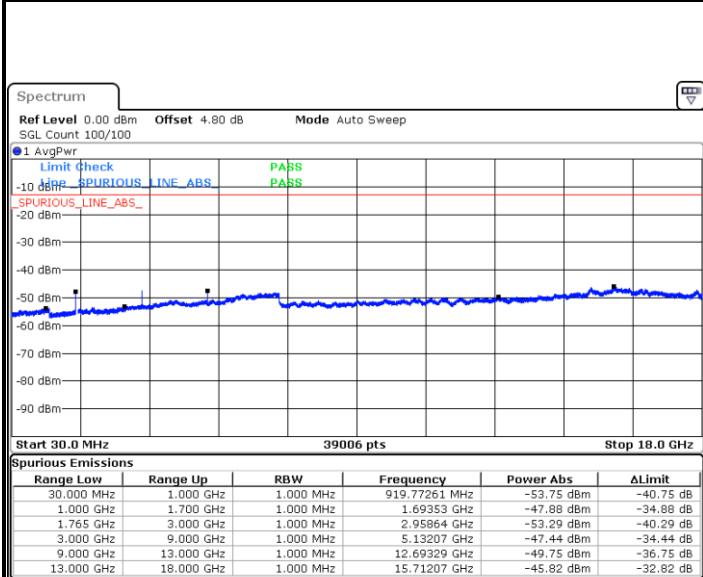

Date: 4 AUG.2017 19:38:36

LTE Band 4 / 5MHz

Lowest Channel / QPSK

Lowest Channel / 16QAM

Date: 4 AUG.2017 19:52:24

Date: 4 AUG.2017 19:53:18

Middle Channel / QPSK

Middle Channel / 16QAM

Date: 4 AUG.2017 19:54:52

Date: 4 AUG.2017 21:09:19

LTE Band 4 / 5MHz

Highest Channel / QPSK

Date: 4 AUG.2017 20:01:51

Highest Channel / 16QAM

Date: 4 AUG.2017 20:02:45

LTE Band 4 / 10MHz

Lowest Channel / QPSK

Date: 4 AUG.2017 20:08:49

Lowest Channel / 16QAM

Date: 4 AUG.2017 20:09:43

LTE Band 4 / 10MHz

Middle Channel / QPSK

Middle Channel / 16QAM

Date: 4 AUG.2017 20:11:17

Date: 4 AUG.2017 20:12:12

Highest Channel / QPSK

Highest Channel / 16QAM

Date: 4 AUG.2017 20:18:15

Date: 4 AUG.2017 20:19:09

LTE Band 4 / 15MHz

Lowest Channel / QPSK

Lowest Channel / 16QAM