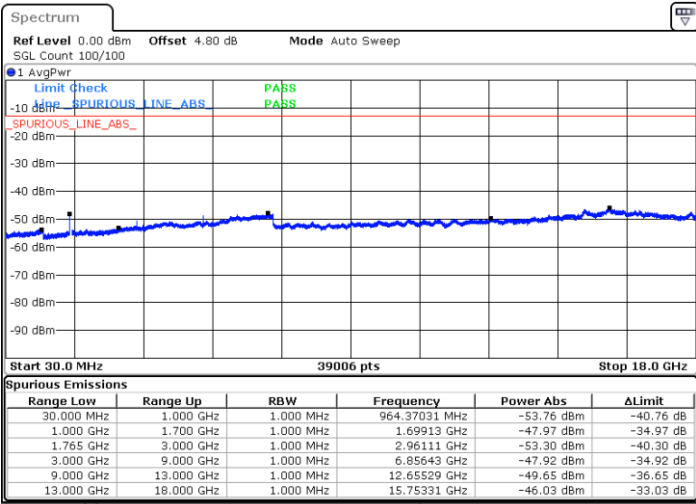

Date: 4 AUG.2017 20:12:12

Highest Channel / QPSK

Highest Channel / 16QAM

Date: 4 AUG.2017 20:18:15

Date: 4 AUG.2017 20:19:09

LTE Band 4 / 15MHz

Lowest Channel / QPSK

Lowest Channel / 16QAM

Date: 4 AUG.2017 20:25:13

Date: 4 AUG.2017 20:26:07

Middle Channel / QPSK

Middle Channel / 16QAM

Date: 4 AUG.2017 20:27:42

Date: 4 AUG.2017 20:28:36

LTE Band 4 / 15MHz

Highest Channel / QPSK