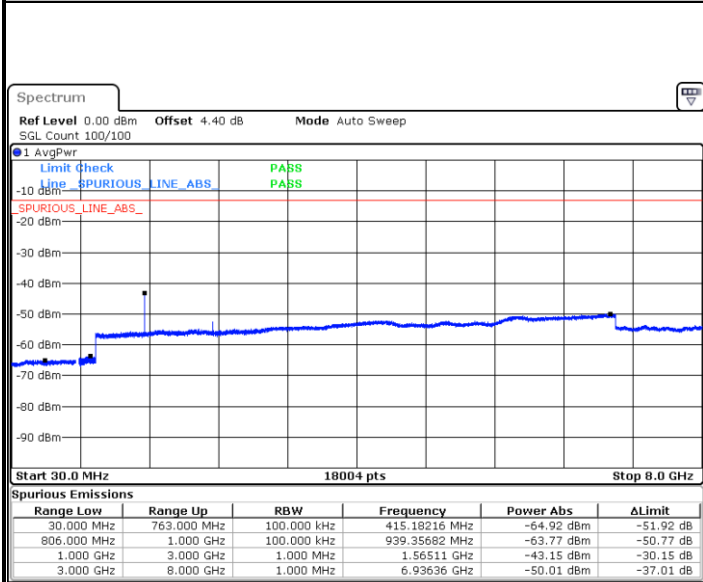

Date: 4.AUG.2017 22:12:51

LTE Band 13 / 5MHz

Lowest Channel / QPSK

Date: 7.AUG.2017 09:23:00

Lowest Channel / 16QAM

Date: 7.AUG.2017 09:22:06

Middle Channel / QPSK

Date: 7.AUG.2017 09:24:36

Middle Channel / 16QAM

Date: 7.AUG.2017 09:25:30

LTE Band 13 / 5MHz

Highest Channel / QPSK

Date: 7.AUG.2017 09:34:37

Highest Channel / 16QAM

Date: 7.AUG.2017 09:33:43

LTE Band 13 / 10MHz