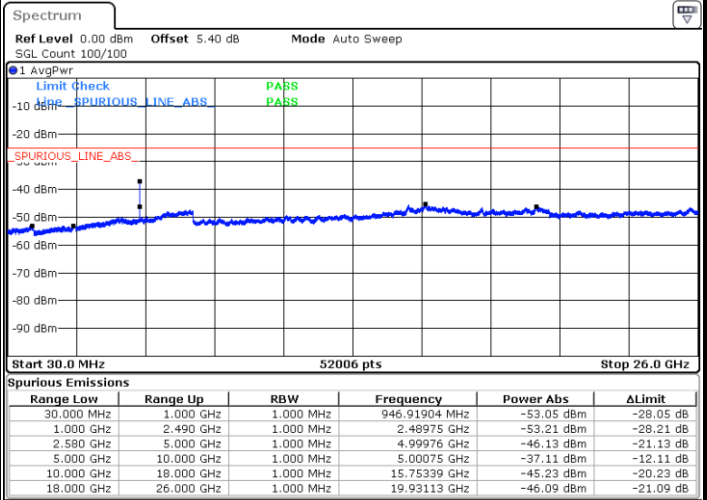

LTE Band 4 / 20MHz

Middle Channel / QPSK

Middle Channel / 16QAM

Date: 4 AUG.2017 20:44:06

Date: 4 AUG.2017 20:45:01

Highest Channel / QPSK

Highest Channel / 16QAM

Date: 4 AUG.2017 20:51:04

Date: 4 AUG.2017 20:51:59

LTE Band 7 / 5MHz

Lowest Channel / QPSK

Lowest Channel / 16QAM

Date: 4 AUG.2017 21:39:41

Date: 4 AUG.2017 21:40:35

Middle Channel / QPSK

Middle Channel / 16QAM

Date: 4 AUG.2017 21:42:22

Date: 4 AUG.2017 21:41:29

LTE Band 7 / 5MHz

Highest Channel / QPSK

Highest Channel / 16QAM

Date: 4 AUG.2017 21:43:16

Date: 4 AUG.2017 21:44:10

LTE Band 7 / 10MHz