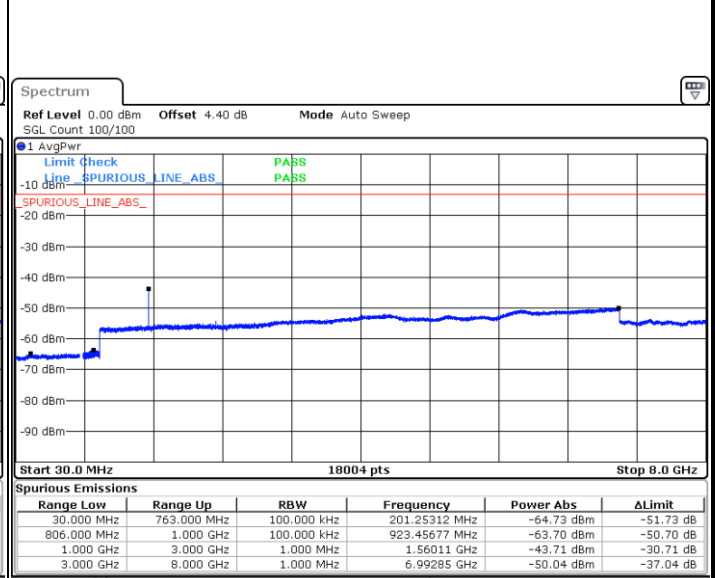

Date: 4 AUG.2017 21:54:53

Highest Channel / 16QAM

Date: 4 AUG.2017 21:55:49

LTE Band 12 / 10MHz

Lowest Channel / QPSK

Date: 4 AUG.2017 22:08:15

Lowest Channel / 16QAM

Date: 4 AUG.2017 22:09:10

LTE Band 12 / 10MHz

Middle Channel / QPSK

Date: 4.AUG.2017 22:11:00

Middle Channel / 16QAM

Date: 4.AUG.2017 22:10:05

Highest Channel / QPSK

Date: 4.AUG.2017 22:11:55

Highest Channel / 16QAM

Date: 4.AUG.2017 22:12:51

LTE Band 13 / 5MHz

Lowest Channel / QPSK

Date: 7.AUG.2017 09:23:00

Lowest Channel / 16QAM

Date: 7.AUG.2017 09:22:06

Middle Channel / QPSK

Date: 7.AUG.2017 09:24:36

Middle Channel / 16QAM

Date: 7.AUG.2017 09:25:30

LTE Band 13 / 5MHz

Highest Channel / QPSK

Date: 7.AUG.2017 09:34:37

Highest Channel / 16QAM

Date: 7.AUG.2017 09:33:43

LTE Band 13 / 10MHz