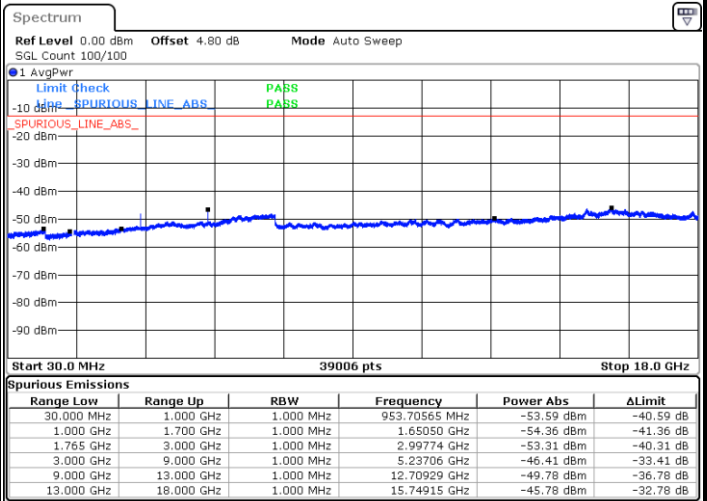

Date: 4 AUG.2017 19:54:52

Date: 4 AUG.2017 21:09:19

LTE Band 4 / 5MHz

Highest Channel / QPSK

Date: 4 AUG.2017 20:01:51

Highest Channel / 16QAM

Date: 4 AUG.2017 20:02:45

LTE Band 4 / 10MHz

Lowest Channel / QPSK

Date: 4 AUG.2017 20:08:49

Lowest Channel / 16QAM

Date: 4 AUG.2017 20:09:43

LTE Band 4 / 10MHz

Middle Channel / QPSK

Middle Channel / 16QAM

Date: 4 AUG.2017 20:11:17

Date: 4 AUG.2017 20:12:12

Highest Channel / QPSK

Highest Channel / 16QAM

Date: 4 AUG.2017 20:18:15

Date: 4 AUG.2017 20:19:09

LTE Band 4 / 15MHz

Lowest Channel / QPSK

Lowest Channel / 16QAM

Date: 4 AUG.2017 20:25:13

Date: 4 AUG.2017 20:26:07

Middle Channel / QPSK

Middle Channel / 16QAM

Date: 4 AUG.2017 20:27:42

Date: 4 AUG.2017 20:28:36

LTE Band 4 / 15MHz

Highest Channel / QPSK