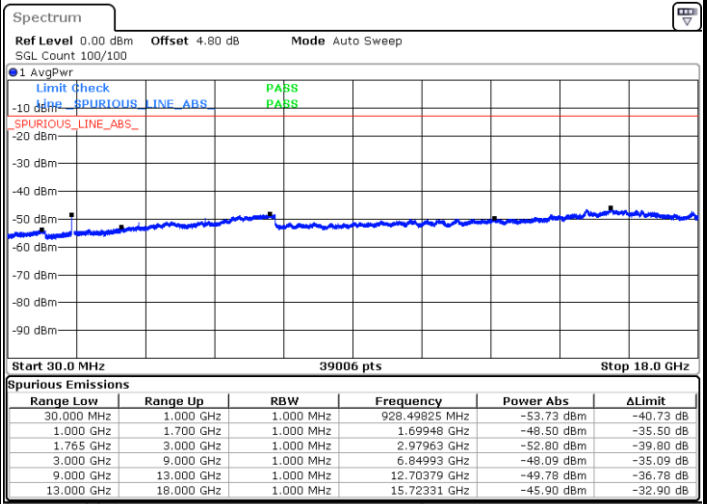

Lowest Channel / QPSK

Date: 4 AUG.2017 20:08:49

Lowest Channel / 16QAM

Date: 4 AUG.2017 20:09:43

LTE Band 4 / 10MHz

Middle Channel / QPSK

Middle Channel / 16QAM

Date: 4 AUG.2017 20:11:17

Date: 4 AUG.2017 20:12:12

Highest Channel / QPSK

Highest Channel / 16QAM

Date: 4 AUG.2017 20:18:15

Date: 4 AUG.2017 20:19:09

LTE Band 4 / 15MHz

Lowest Channel / QPSK

Lowest Channel / 16QAM

Date: 4 AUG.2017 20:25:13

Date: 4 AUG.2017 20:26:07

Middle Channel / QPSK

Middle Channel / 16QAM

Date: 4 AUG.2017 20:27:42

Date: 4 AUG.2017 20:28:36

LTE Band 4 / 15MHz

Highest Channel / QPSK