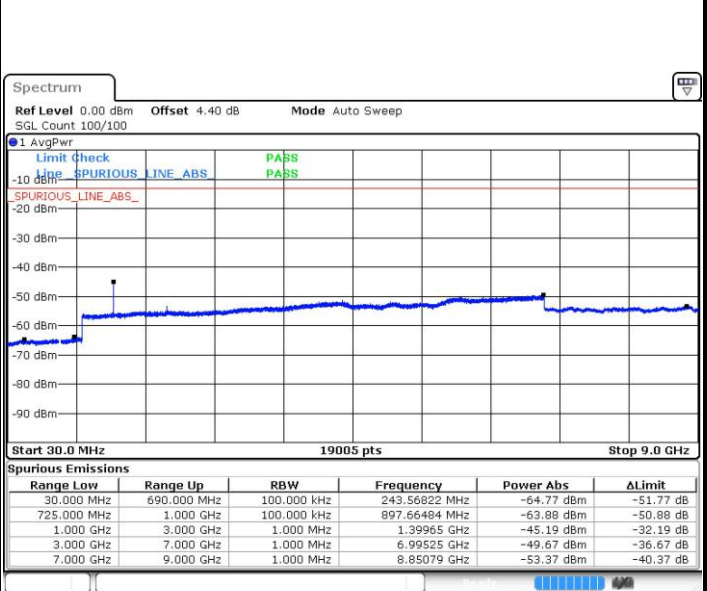

Date: 4 AUG.2017 21:36:02

Highest Channel / QPSK

Highest Channel / 16QAM

Date: 4 AUG.2017 21:37:52

Date: 4 AUG.2017 21:38:47

LTE Band 12 / 5MHz

Lowest Channel / QPSK

Date: 4.AUG.2017 21:51:13

Lowest Channel / 16QAM

Date: 4.AUG.2017 21:52:08

Middle Channel / QPSK

Date: 4.AUG.2017 21:53:58

Middle Channel / 16QAM

Date: 4.AUG.2017 21:53:03

LTE Band 12 / 5MHz

Highest Channel / QPSK

Date: 4 AUG.2017 21:54:53

Highest Channel / 16QAM

Date: 4 AUG.2017 21:55:49

LTE Band 12 / 10MHz

Lowest Channel / QPSK

Date: 4 AUG.2017 22:08:15

Lowest Channel / 16QAM

Date: 4 AUG.2017 22:09:10

LTE Band 12 / 10MHz

Middle Channel / QPSK

Date: 4.AUG.2017 22:11:00

Middle Channel / 16QAM

Date: 4.AUG.2017 22:10:05

Highest Channel / QPSK

Date: 4.AUG.2017 22:11:55

Highest Channel / 16QAM