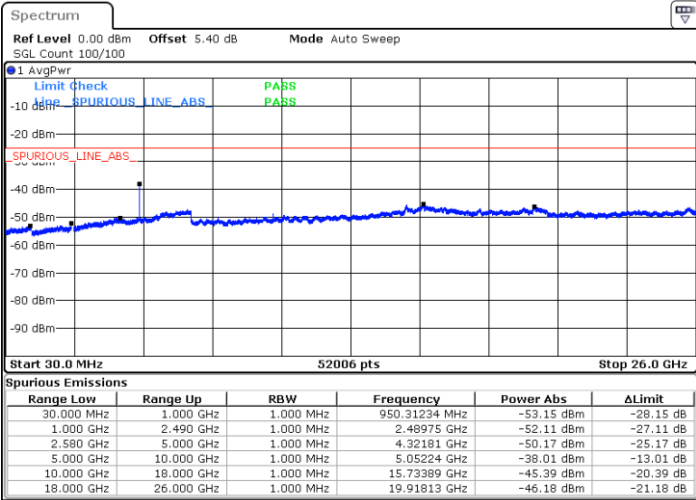

Date: 4 AUG.2017 23:01:44

Date: 4 AUG.2017 22:54:02

Middle Channel / QPSK

Middle Channel / 16QAM

Date: 4 AUG.2017 22:18:35

Date: 4 AUG.2017 22:17:41

LTE Band 7 / 15MHz

Highest Channel / QPSK

Date: 4 AUG.2017 22:19:29

Highest Channel / 16QAM

Date: 4 AUG.2017 22:20:23

LTE Band 7 / 20MHz

Lowest Channel / QPSK

Date: 4 AUG.2017 22:32:19

Lowest Channel / 16QAM

Date: 4 AUG.2017 22:33:13

LTE Band 7 / 20MHz

Middle Channel / QPSK

Middle Channel / 16QAM

Date: 4 AUG.2017 22:35:00

Date: 4 AUG.2017 22:34:06

Highest Channel / QPSK

Highest Channel / 16QAM

Date: 4 AUG.2017 22:35:54