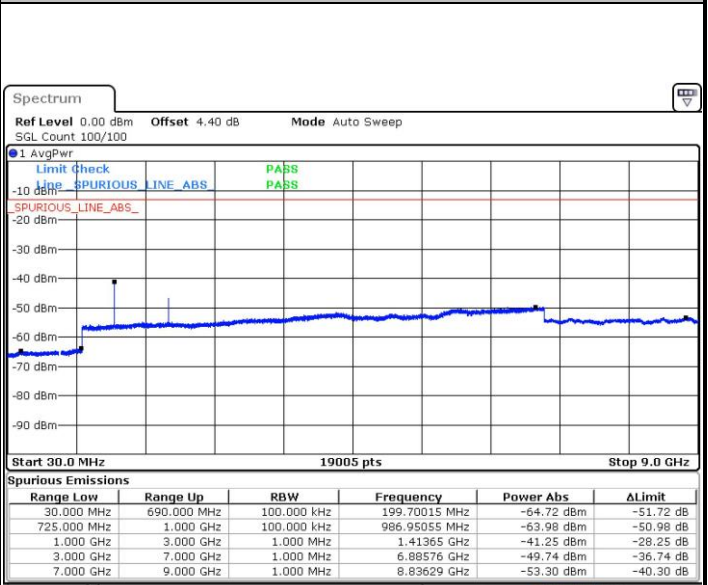

Date: 4 AUG.2017 21:54:53

Highest Channel / 16QAM

Date: 4 AUG.2017 21:55:49

LTE Band 12 / 10MHz

Lowest Channel / QPSK

Date: 4 AUG.2017 22:08:15

Lowest Channel / 16QAM

Date: 4 AUG.2017 22:09:10

LTE Band 12 / 10MHz

Middle Channel / QPSK

Date: 4.AUG.2017 22:11:00

Middle Channel / 16QAM

Date: 4.AUG.2017 22:10:05

Highest Channel / QPSK

Date: 4.AUG.2017 22:11:55

Highest Channel / 16QAM

Date: 4.AUG.2017 22:12:51

LTE Band 13 / 5MHz

Lowest Channel / QPSK

Date: 7.AUG.2017 09:23:00

Lowest Channel / 16QAM

Date: 7.AUG.2017 09:22:06

Middle Channel / QPSK

Date: 7.AUG.2017 09:24:36

Middle Channel / 16QAM

Date: 7.AUG.2017 09:25:30

LTE Band 13 / 5MHz

Highest Channel / QPSK

Date: 7.AUG.2017 09:34:37

Highest Channel / 16QAM

Date: 7.AUG.2017 09:33:43

LTE Band 13 / 10MHz