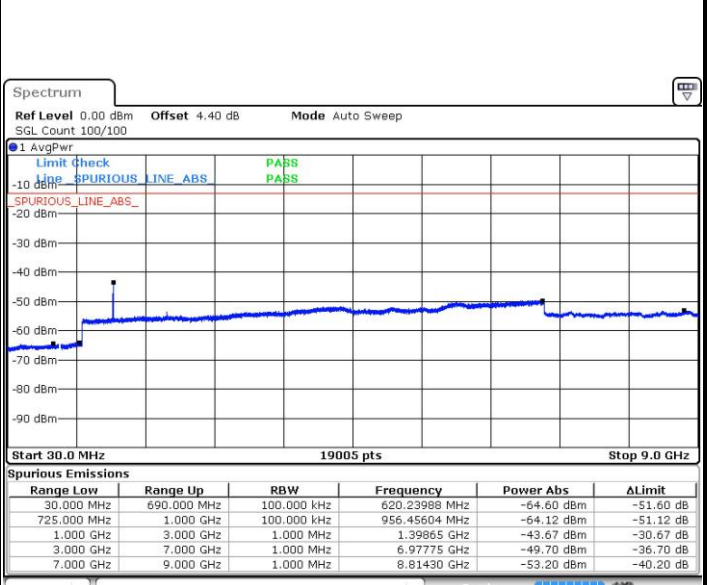

Date: 4 AUG.2017 22:36:48

LTE Band 12 / 1.4MHz

Lowest Channel / QPSK

Date: 4.AUG.2017 21:17:08

Lowest Channel / 16QAM

Date: 4.AUG.2017 21:18:04

Middle Channel / QPSK

Date: 4.AUG.2017 21:19:53

Middle Channel / 16QAM

Date: 4.AUG.2017 21:18:58

LTE Band 12 / 1.4MHz

Highest Channel / QPSK

Date: 4 AUG.2017 21:20:48

Highest Channel / 16QAM

Date: 4 AUG.2017 21:21:43

LTE Band 12 / 3MHz

Lowest Channel / QPSK

Date: 4 AUG.2017 21:34:11

Lowest Channel / 16QAM

Date: 4 AUG.2017 21:35:07

LTE Band 12 / 3MHz

Middle Channel / QPSK

Middle Channel / 16QAM

Date: 4 AUG.2017 21:36:57

Date: 4 AUG.2017 21:36:02

Highest Channel / QPSK

Highest Channel / 16QAM

Date: 4 AUG.2017 21:37:52

Date: 4 AUG.2017 21:38:47

LTE Band 12 / 5MHz

Lowest Channel / QPSK

Date: 4.AUG.2017 21:51:13