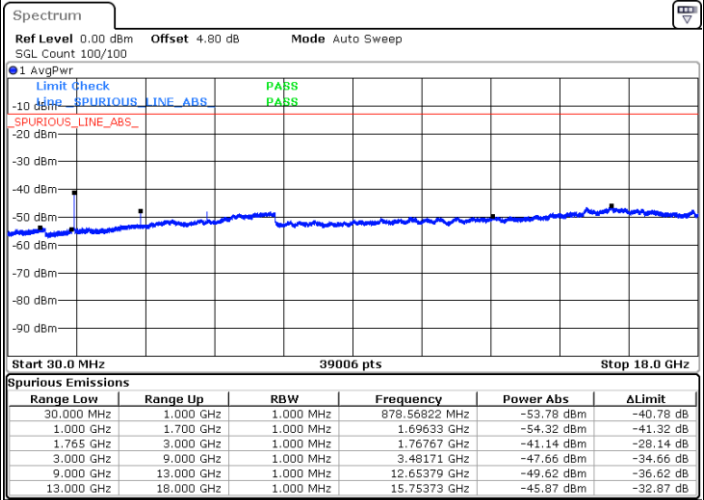

Date: 4 AUG.2017 20:12:12

Highest Channel / QPSK

Highest Channel / 16QAM

Date: 4 AUG.2017 20:18:15

Date: 4 AUG.2017 20:19:09

LTE Band 4 / 15MHz

Lowest Channel / QPSK

Lowest Channel / 16QAM

Date: 4 AUG.2017 20:25:13

Date: 4 AUG.2017 20:26:07

Middle Channel / QPSK

Middle Channel / 16QAM

Date: 4 AUG.2017 20:27:42

Date: 4 AUG.2017 20:28:36

LTE Band 4 / 15MHz

Highest Channel / QPSK

Date: 4 AUG.2017 20:34:40

Highest Channel / 16QAM

Date: 4 AUG.2017 20:35:34

LTE Band 4 / 20MHz

Lowest Channel / QPSK

Date: 4 AUG.2017 20:41:38

Lowest Channel / 16QAM

Date: 4 AUG.2017 20:42:32

LTE Band 4 / 20MHz

Middle Channel / QPSK

Middle Channel / 16QAM

Date: 4 AUG.2017 20:44:06

Date: 4 AUG.2017 20:45:01

Highest Channel / QPSK

Highest Channel / 16QAM

Date: 4 AUG.2017 20:51:04