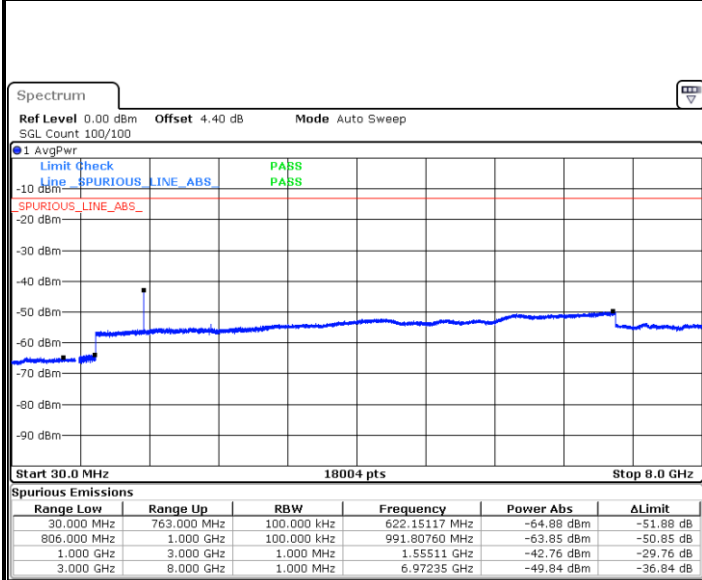

Date: 4 AUG.2017 21:54:53

Highest Channel / 16QAM

Date: 4 AUG.2017 21:55:49

LTE Band 12 / 10MHz

Lowest Channel / QPSK

Date: 4 AUG.2017 22:08:15

Lowest Channel / 16QAM

Date: 4 AUG.2017 22:09:10

LTE Band 12 / 10MHz

Middle Channel / QPSK

Date: 4.AUG.2017 22:11:00

Middle Channel / 16QAM

Date: 4.AUG.2017 22:10:05

Highest Channel / QPSK

Date: 4.AUG.2017 22:11:55

Highest Channel / 16QAM

Date: 4.AUG.2017 22:12:51

LTE Band 13 / 5MHz

Lowest Channel / QPSK

Date: 7.AUG.2017 09:23:00

Lowest Channel / 16QAM

Date: 7.AUG.2017 09:22:06

Middle Channel / QPSK

Date: 7.AUG.2017 09:24:36

Middle Channel / 16QAM

Date: 7.AUG.2017 09:25:30

LTE Band 13 / 5MHz

Highest Channel / QPSK

Date: 7.AUG.2017 09:34:37

Highest Channel / 16QAM

Date: 7.AUG.2017 09:33:43

LTE Band 13 / 10MHz