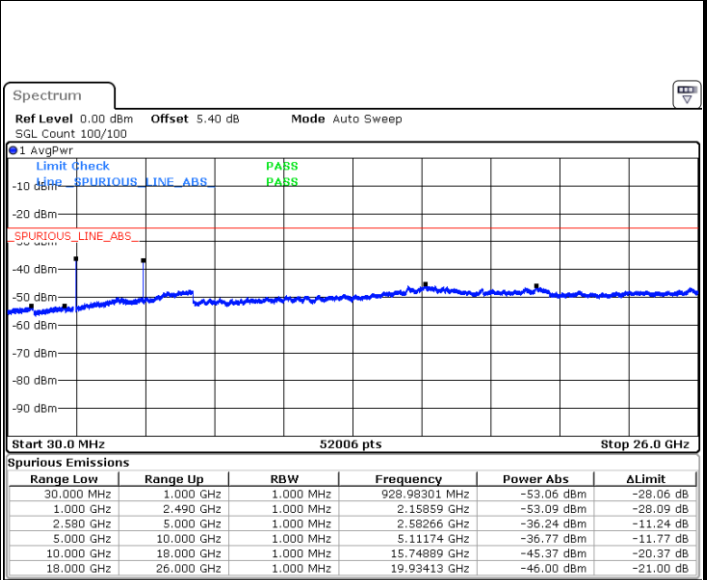

Date: 4 AUG.2017 21:57:54

Highest Channel / QPSK

Highest Channel / 16QAM

Date: 4 AUG.2017 21:59:42

Date: 4 AUG.2017 22:00:36

LTE Band 7 / 15MHz

Lowest Channel / QPSK

Lowest Channel / 16QAM

Date: 4 AUG.2017 23:01:44

Date: 4 AUG.2017 22:54:02

Middle Channel / QPSK

Middle Channel / 16QAM

Date: 4 AUG.2017 22:18:35

Date: 4 AUG.2017 22:17:41

LTE Band 7 / 15MHz

Highest Channel / QPSK

Date: 4 AUG.2017 22:19:29

Highest Channel / 16QAM

Date: 4 AUG.2017 22:20:23

LTE Band 7 / 20MHz

Lowest Channel / QPSK

Date: 4 AUG.2017 22:32:19

Lowest Channel / 16QAM

Date: 4 AUG.2017 22:33:13

LTE Band 7 / 20MHz

Middle Channel / QPSK

Middle Channel / 16QAM

Date: 4 AUG.2017 22:35:00

Date: 4 AUG.2017 22:34:06

Highest Channel / QPSK

Highest Channel / 16QAM

Date: 4 AUG.2017 22:35:54