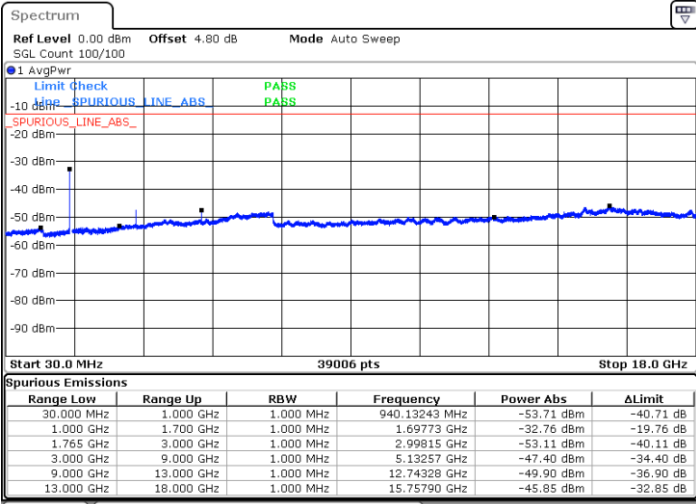

Lowest Channel / QPSK

Date: 4 AUG.2017 20:08:49

Lowest Channel / 16QAM

Date: 4 AUG.2017 20:09:43

LTE Band 4 / 10MHz

Middle Channel / QPSK

Middle Channel / 16QAM

Date: 4 AUG.2017 20:11:17

Date: 4 AUG.2017 20:12:12

Highest Channel / QPSK

Highest Channel / 16QAM

Date: 4 AUG.2017 20:18:15

Date: 4 AUG.2017 20:19:09

LTE Band 4 / 15MHz

Lowest Channel / QPSK

Lowest Channel / 16QAM

Date: 4 AUG.2017 20:25:13

Date: 4 AUG.2017 20:26:07

Middle Channel / QPSK

Middle Channel / 16QAM

Date: 4 AUG.2017 20:27:42

Date: 4 AUG.2017 20:28:36

LTE Band 4 / 15MHz

Highest Channel / QPSK