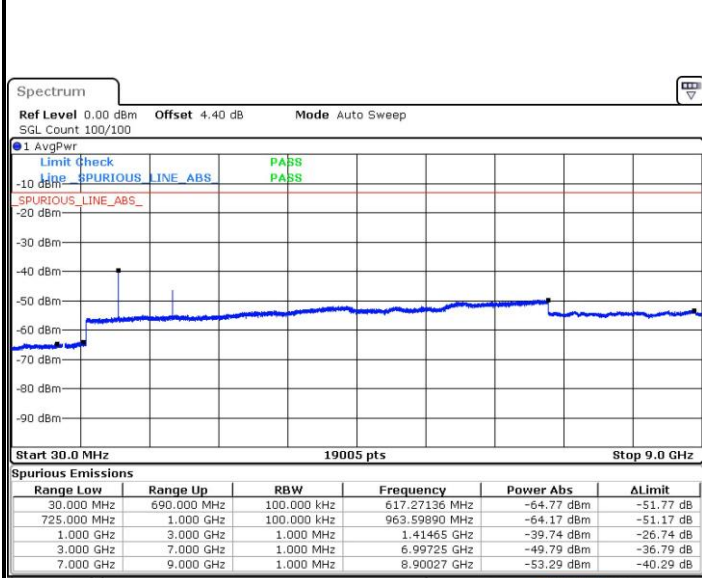

Date: 4 AUG.2017 22:19:29

Highest Channel / 16QAM

Date: 4 AUG.2017 22:20:23

LTE Band 7 / 20MHz

Lowest Channel / QPSK

Date: 4 AUG.2017 22:32:19

Lowest Channel / 16QAM

Date: 4 AUG.2017 22:33:13

LTE Band 7 / 20MHz

Middle Channel / QPSK

Middle Channel / 16QAM

Date: 4 AUG.2017 22:35:00

Date: 4 AUG.2017 22:34:06

Highest Channel / QPSK

Highest Channel / 16QAM

Date: 4 AUG.2017 22:35:54

Date: 4 AUG.2017 22:36:48

LTE Band 12 / 1.4MHz

Lowest Channel / QPSK

Date: 4.AUG.2017 21:17:08

Lowest Channel / 16QAM

Date: 4.AUG.2017 21:18:04

Middle Channel / QPSK

Date: 4.AUG.2017 21:19:53

Middle Channel / 16QAM

Date: 4.AUG.2017 21:18:58

LTE Band 12 / 1.4MHz

Highest Channel / QPSK

Date: 4 AUG.2017 21:20:48

Highest Channel / 16QAM

Date: 4 AUG.2017 21:21:43

LTE Band 12 / 3MHz