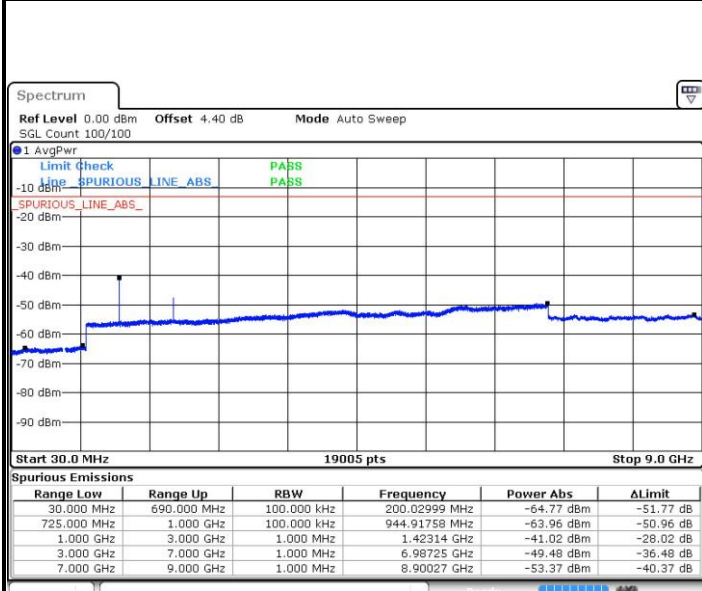

Date: 4 AUG.2017 21:36:02

Highest Channel / QPSK

Highest Channel / 16QAM

Date: 4 AUG.2017 21:37:52

Date: 4 AUG.2017 21:38:47

LTE Band 12 / 5MHz

Lowest Channel / QPSK

Date: 4.AUG.2017 21:51:13

Lowest Channel / 16QAM

Date: 4.AUG.2017 21:52:08

Middle Channel / QPSK

Date: 4.AUG.2017 21:53:58

Middle Channel / 16QAM

Date: 4.AUG.2017 21:53:03

LTE Band 12 / 5MHz

Highest Channel / QPSK

Date: 4 AUG.2017 21:54:53

Highest Channel / 16QAM

Date: 4 AUG.2017 21:55:49

LTE Band 12 / 10MHz

Lowest Channel / QPSK

Date: 4 AUG.2017 22:08:15

Lowest Channel / 16QAM

Date: 4 AUG.2017 22:09:10

LTE Band 12 / 10MHz

Middle Channel / QPSK

Date: 4.AUG.2017 22:11:00

Middle Channel / 16QAM

Date: 4.AUG.2017 22:10:05

Highest Channel / QPSK

Date: 4.AUG.2017 22:11:55

Highest Channel / 16QAM