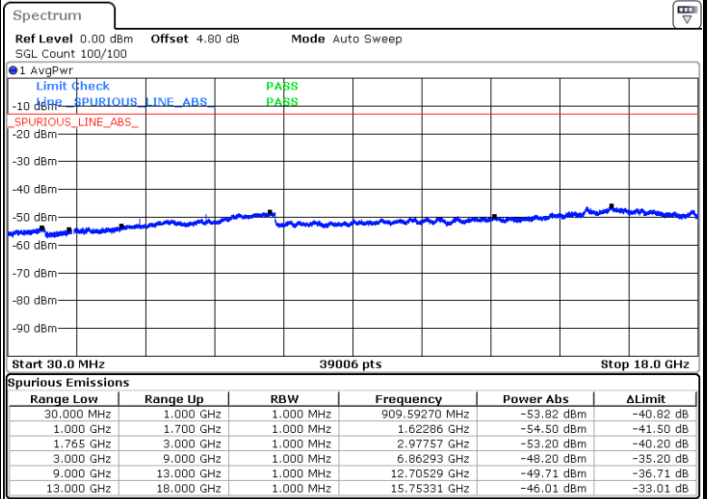

Date: 4 AUG.2017 19:38:36

LTE Band 4 / 5MHz

Lowest Channel / QPSK

Lowest Channel / 16QAM

Date: 4 AUG.2017 19:52:24

Date: 4 AUG.2017 19:53:18

Middle Channel / QPSK

Middle Channel / 16QAM

Date: 4 AUG.2017 19:54:52

Date: 4 AUG.2017 21:09:19

LTE Band 4 / 5MHz

Highest Channel / QPSK

Date: 4 AUG.2017 20:01:51

Highest Channel / 16QAM

Date: 4 AUG.2017 20:02:45

LTE Band 4 / 10MHz