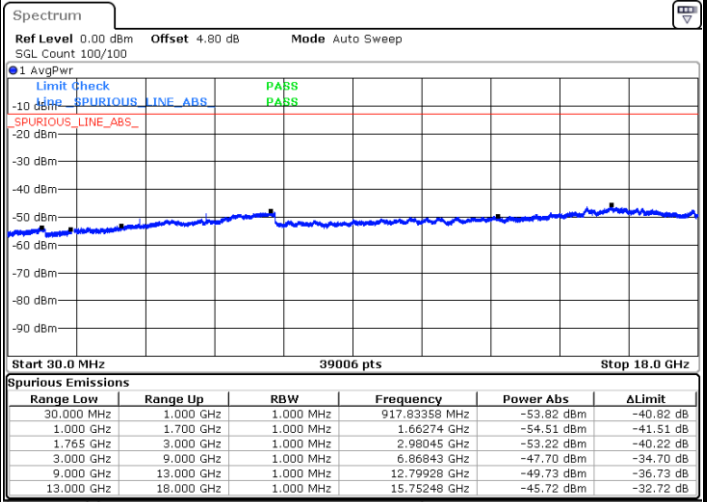

LTE Band 4 / 3MHz

Middle Channel / QPSK

Middle Channel / 16QAM

Date: 4 AUG.2017 19:30:44

Date: 4 AUG.2017 19:31:39

Highest Channel / QPSK

Highest Channel / 16QAM

Date: 4 AUG.2017 19:37:42

Date: 4 AUG.2017 19:38:36

LTE Band 4 / 5MHz

Lowest Channel / QPSK

Lowest Channel / 16QAM

Date: 4 AUG.2017 19:52:24

Date: 4 AUG.2017 19:53:18

Middle Channel / QPSK

Middle Channel / 16QAM

Date: 4 AUG.2017 19:54:52

Date: 4 AUG.2017 21:09:19

LTE Band 4 / 5MHz

Highest Channel / QPSK

Date: 4 AUG.2017 20:01:51

Highest Channel / 16QAM

Date: 4 AUG.2017 20:02:45

LTE Band 4 / 10MHz