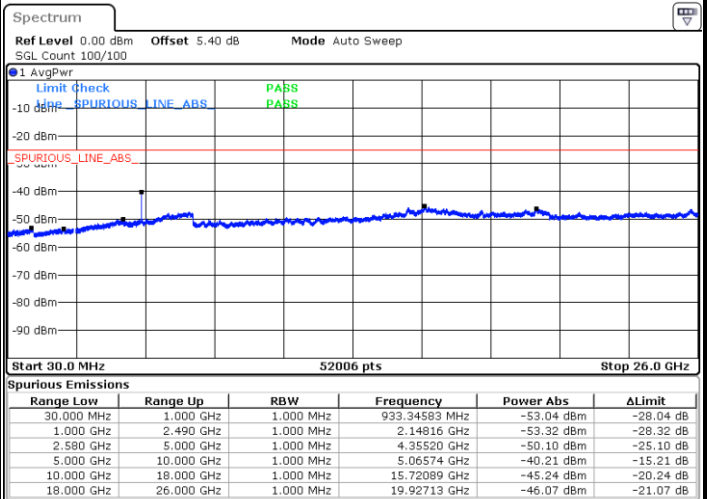

LTE Band 4 / 20MHz

Middle Channel / QPSK

Middle Channel / 16QAM

Date: 4 AUG.2017 20:44:06

Date: 4 AUG.2017 20:45:01

Highest Channel / QPSK

Highest Channel / 16QAM

Date: 4 AUG.2017 20:51:04

Date: 4 AUG.2017 20:51:59

LTE Band 7 / 5MHz

Lowest Channel / QPSK

Lowest Channel / 16QAM

Date: 4 AUG.2017 21:39:41

Date: 4 AUG.2017 21:40:35

Middle Channel / QPSK

Middle Channel / 16QAM

Date: 4 AUG.2017 21:42:22

Date: 4 AUG.2017 21:41:29

LTE Band 7 / 5MHz

Highest Channel / QPSK

Highest Channel / 16QAM

Date: 4 AUG.2017 21:43:16

Date: 4 AUG.2017 21:44:10

LTE Band 7 / 10MHz

Lowest Channel / QPSK

Lowest Channel / 16QAM

Date: 4 AUG.2017 21:56:06

Date: 4 AUG.2017 21:57:00

LTE Band 7 / 10MHz

Middle Channel / QPSK

Middle Channel / 16QAM

Date: 4 AUG.2017 21:58:48