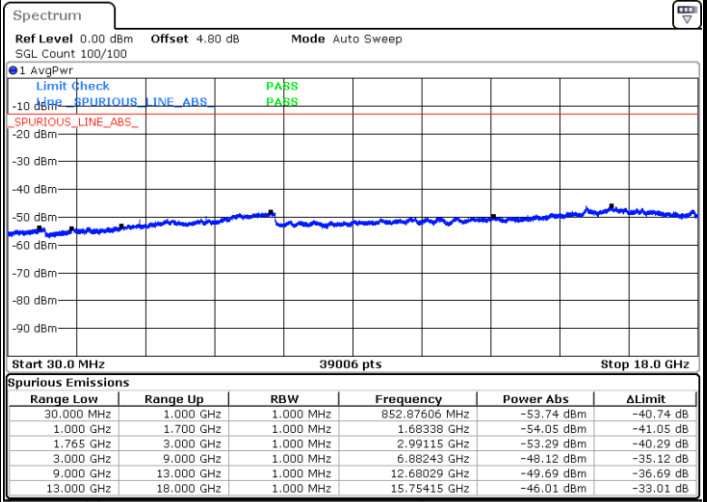

Date: 4 AUG.2017 19:54:52

Date: 4 AUG.2017 21:09:19

LTE Band 4 / 5MHz

Highest Channel / QPSK

Date: 4 AUG.2017 20:01:51

Highest Channel / 16QAM

Date: 4 AUG.2017 20:02:45

LTE Band 4 / 10MHz

Lowest Channel / QPSK

Date: 4 AUG.2017 20:08:49

Lowest Channel / 16QAM

Date: 4 AUG.2017 20:09:43

LTE Band 4 / 10MHz

Middle Channel / QPSK

Middle Channel / 16QAM

Date: 4 AUG.2017 20:11:17

Date: 4 AUG.2017 20:12:12

Highest Channel / QPSK

Highest Channel / 16QAM

Date: 4 AUG.2017 20:18:15

Date: 4 AUG.2017 20:19:09

LTE Band 4 / 15MHz

Lowest Channel / QPSK

Lowest Channel / 16QAM

Date: 4 AUG.2017 20:25:13

Date: 4 AUG.2017 20:26:07

Middle Channel / QPSK

Middle Channel / 16QAM

Date: 4 AUG.2017 20:27:42

Date: 4 AUG.2017 20:28:36

LTE Band 4 / 15MHz

Highest Channel / QPSK