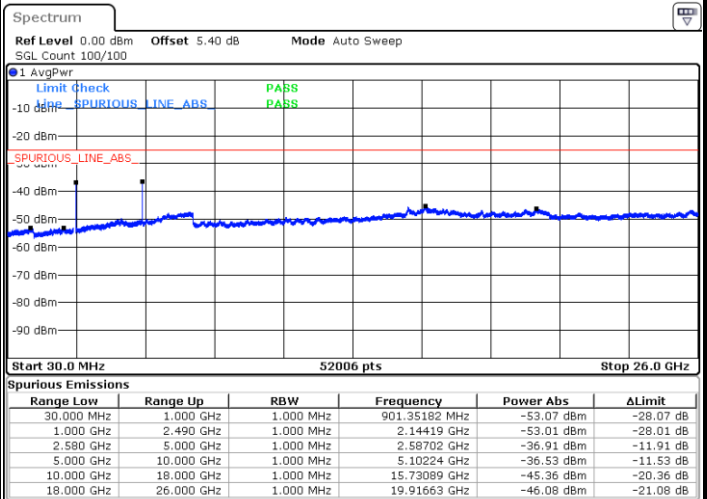

Date: 4 AUG.2017 22:19:29

Highest Channel / 16QAM

Date: 4 AUG.2017 22:20:23

LTE Band 7 / 20MHz

Lowest Channel / QPSK

Date: 4 AUG.2017 22:32:19

Lowest Channel / 16QAM

Date: 4 AUG.2017 22:33:13

LTE Band 7 / 20MHz

Middle Channel / QPSK

Middle Channel / 16QAM

Date: 4 AUG.2017 22:35:00

Date: 4 AUG.2017 22:34:06

Highest Channel / QPSK

Highest Channel / 16QAM

Date: 4 AUG.2017 22:35:54

Date: 4 AUG.2017 22:36:48

LTE Band 12 / 1.4MHz

Lowest Channel / QPSK

Date: 4.AUG.2017 21:17:08

Lowest Channel / 16QAM

Date: 4.AUG.2017 21:18:04

Middle Channel / QPSK

Date: 4.AUG.2017 21:19:53

Middle Channel / 16QAM

Date: 4.AUG.2017 21:18:58

LTE Band 12 / 1.4MHz

Highest Channel / QPSK

Date: 4 AUG.2017 21:20:48

Highest Channel / 16QAM

Date: 4 AUG.2017 21:21:43

LTE Band 12 / 3MHz