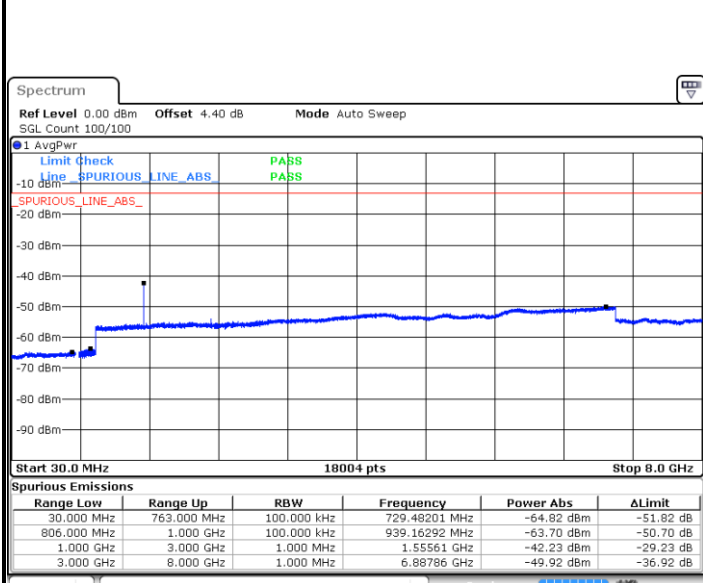

LTE Band 13 / 10MHz

Middle Channel / QPSK

Date: 7.AUG.2017 09:35:31