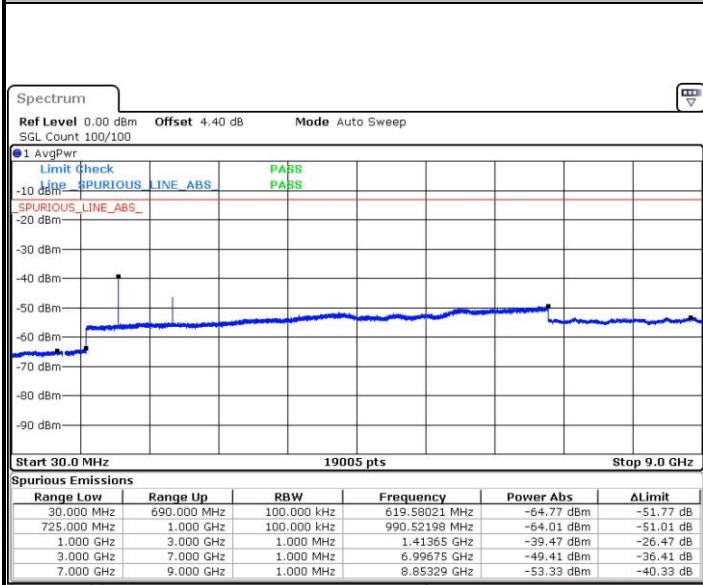

Date: 4 AUG.2017 21:54:53

Highest Channel / 16QAM

Date: 4 AUG.2017 21:55:49

LTE Band 12 / 10MHz

Lowest Channel / QPSK

Date: 4 AUG.2017 22:08:15

Lowest Channel / 16QAM

Date: 4 AUG.2017 22:09:10

LTE Band 12 / 10MHz

Middle Channel / QPSK

Date: 4.AUG.2017 22:11:00

Middle Channel / 16QAM

Date: 4.AUG.2017 22:10:05

Highest Channel / QPSK

Date: 4.AUG.2017 22:11:55

Highest Channel / 16QAM

Date: 4.AUG.2017 22:12:51

LTE Band 13 / 5MHz

Lowest Channel / QPSK

Date: 7.AUG.2017 09:23:00

Lowest Channel / 16QAM

Date: 7.AUG.2017 09:22:06

Middle Channel / QPSK

Date: 7.AUG.2017 09:24:36

Middle Channel / 16QAM

Date: 7.AUG.2017 09:25:30

LTE Band 13 / 5MHz

Highest Channel / QPSK

Date: 7.AUG.2017 09:34:37

Highest Channel / 16QAM

Date: 7.AUG.2017 09:33:43

LTE Band 13 / 10MHz