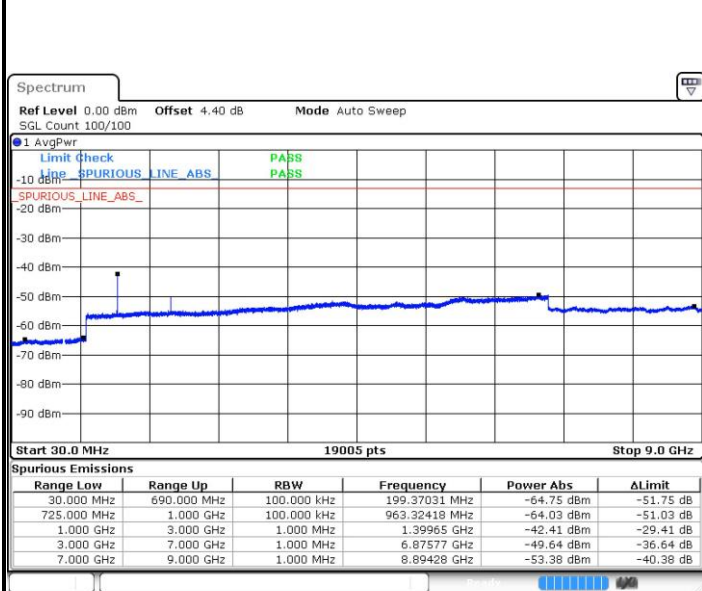

Date: 4 AUG.2017 21:36:02

Highest Channel / QPSK

Highest Channel / 16QAM

Date: 4 AUG.2017 21:37:52

Date: 4 AUG.2017 21:38:47

LTE Band 12 / 5MHz

Lowest Channel / QPSK

Date: 4.AUG.2017 21:51:13

Lowest Channel / 16QAM

Date: 4.AUG.2017 21:52:08

Middle Channel / QPSK

Date: 4.AUG.2017 21:53:58

Middle Channel / 16QAM

Date: 4.AUG.2017 21:53:03

LTE Band 12 / 5MHz

Highest Channel / QPSK

Date: 4 AUG.2017 21:54:53

Highest Channel / 16QAM

Date: 4 AUG.2017 21:55:49

LTE Band 12 / 10MHz

Lowest Channel / QPSK

Date: 4 AUG.2017 22:08:15

Lowest Channel / 16QAM

Date: 4 AUG.2017 22:09:10

LTE Band 12 / 10MHz

Middle Channel / QPSK

Date: 4.AUG.2017 22:11:00

Middle Channel / 16QAM

Date: 4.AUG.2017 22:10:05

Highest Channel / QPSK

Date: 4.AUG.2017 22:11:55

Highest Channel / 16QAM