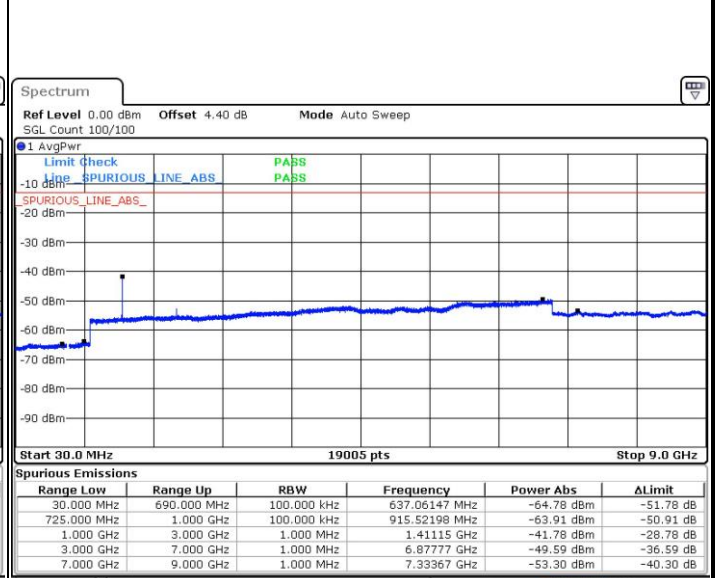

Date: 4 AUG.2017 21:36:02

Highest Channel / QPSK

Highest Channel / 16QAM

Date: 4 AUG.2017 21:37:52

Date: 4 AUG.2017 21:38:47

LTE Band 12 / 5MHz

Lowest Channel / QPSK

Date: 4.AUG.2017 21:51:13

Lowest Channel / 16QAM

Date: 4.AUG.2017 21:52:08

Middle Channel / QPSK

Date: 4.AUG.2017 21:53:58

Middle Channel / 16QAM

Date: 4.AUG.2017 21:53:03

LTE Band 12 / 5MHz

Highest Channel / QPSK

Date: 4 AUG.2017 21:54:53

Highest Channel / 16QAM

Date: 4 AUG.2017 21:55:49

LTE Band 12 / 10MHz

Lowest Channel / QPSK

Date: 4 AUG.2017 22:08:15

Lowest Channel / 16QAM

Date: 4 AUG.2017 22:09:10