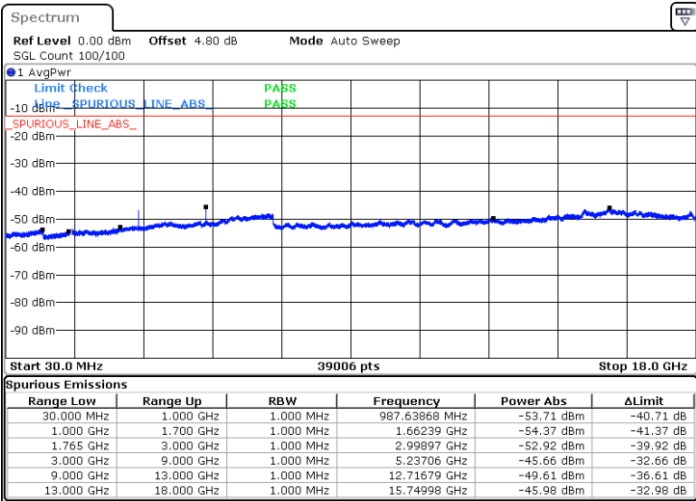

Date: 4 AUG.2017 19:54:52

Date: 4 AUG.2017 21:09:19

LTE Band 4 / 5MHz

Highest Channel / QPSK

Date: 4 AUG.2017 20:01:51

Highest Channel / 16QAM

Date: 4 AUG.2017 20:02:45

LTE Band 4 / 10MHz

Lowest Channel / QPSK

Date: 4 AUG.2017 20:08:49

Lowest Channel / 16QAM

Date: 4 AUG.2017 20:09:43

LTE Band 4 / 10MHz

Middle Channel / QPSK

Middle Channel / 16QAM

Date: 4 AUG.2017 20:11:17

Date: 4 AUG.2017 20:12:12

Highest Channel / QPSK

Highest Channel / 16QAM

Date: 4 AUG.2017 20:18:15

Date: 4 AUG.2017 20:19:09

LTE Band 4 / 15MHz

Lowest Channel / QPSK

Lowest Channel / 16QAM