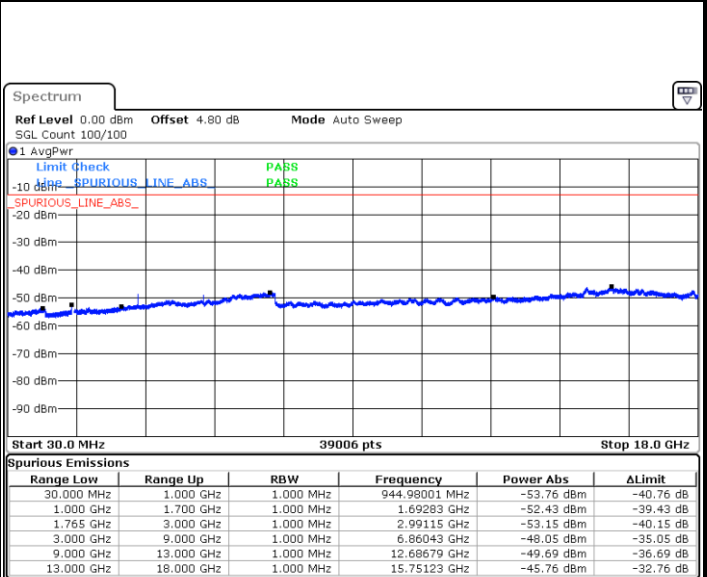

Date: 4 AUG.2017 19:38:36

LTE Band 4 / 5MHz

Lowest Channel / QPSK

Lowest Channel / 16QAM

Date: 4 AUG.2017 19:52:24

Date: 4 AUG.2017 19:53:18

Middle Channel / QPSK

Middle Channel / 16QAM

Date: 4 AUG.2017 19:54:52

Date: 4 AUG.2017 21:09:19

LTE Band 4 / 5MHz

Highest Channel / QPSK

Date: 4 AUG.2017 20:01:51

Highest Channel / 16QAM

Date: 4 AUG.2017 20:02:45

LTE Band 4 / 10MHz

Lowest Channel / QPSK

Date: 4 AUG.2017 20:08:49

Lowest Channel / 16QAM

Date: 4 AUG.2017 20:09:43

LTE Band 4 / 10MHz

Middle Channel / QPSK

Middle Channel / 16QAM

Date: 4 AUG.2017 20:11:17

Date: 4 AUG.2017 20:12:12

Highest Channel / QPSK

Highest Channel / 16QAM

Date: 4 AUG.2017 20:18:15

Date: 4 AUG.2017 20:19:09

LTE Band 4 / 15MHz

Lowest Channel / QPSK

Lowest Channel / 16QAM