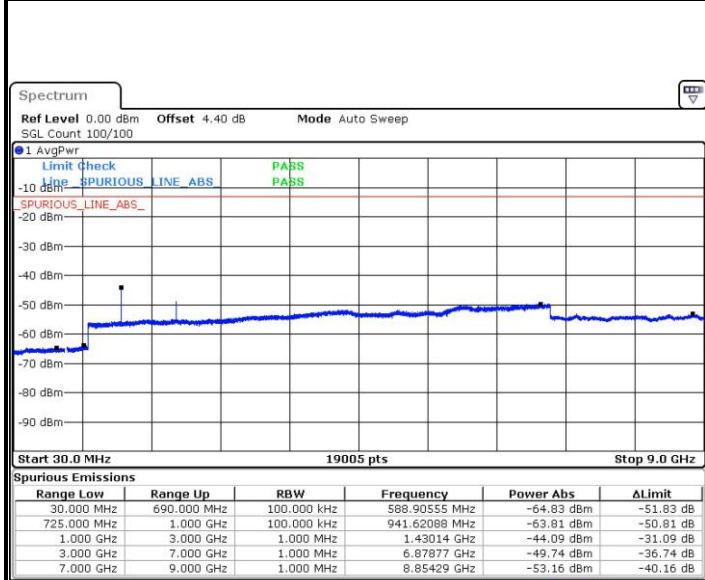

Date: 4 AUG.2017 22:36:48

LTE Band 12 / 1.4MHz

Lowest Channel / QPSK

Date: 4.AUG.2017 21:17:08

Lowest Channel / 16QAM

Date: 4.AUG.2017 21:18:04

Middle Channel / QPSK

Date: 4.AUG.2017 21:19:53

Middle Channel / 16QAM

Date: 4.AUG.2017 21:18:58

LTE Band 12 / 1.4MHz

Highest Channel / QPSK

Date: 4 AUG.2017 21:20:48

Highest Channel / 16QAM

Date: 4 AUG.2017 21:21:43

LTE Band 12 / 3MHz

Lowest Channel / QPSK

Date: 4 AUG.2017 21:34:11

Lowest Channel / 16QAM

Date: 4 AUG.2017 21:35:07

LTE Band 12 / 3MHz

Middle Channel / QPSK

Middle Channel / 16QAM

Date: 4 AUG.2017 21:36:57

Date: 4 AUG.2017 21:36:02

Highest Channel / QPSK

Highest Channel / 16QAM

Date: 4 AUG.2017 21:37:52

Date: 4 AUG.2017 21:38:47

LTE Band 12 / 5MHz

Lowest Channel / QPSK

Date: 4.AUG.2017 21:51:13