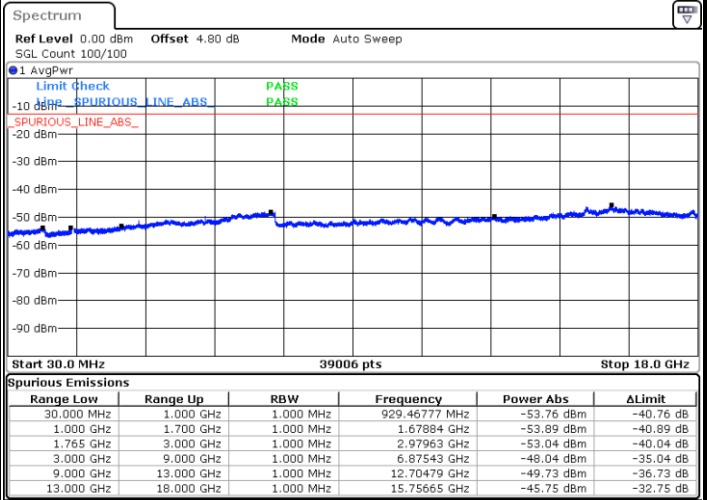

Date: 4 AUG.2017 20:25:13

Date: 4 AUG.2017 20:26:07

Middle Channel / QPSK

Middle Channel / 16QAM

Date: 4 AUG.2017 20:27:42

Date: 4 AUG.2017 20:28:36

LTE Band 4 / 15MHz

Highest Channel / QPSK

Date: 4 AUG.2017 20:34:40

Highest Channel / 16QAM

Date: 4 AUG.2017 20:35:34

LTE Band 4 / 20MHz

Lowest Channel / QPSK

Date: 4 AUG.2017 20:41:38

Lowest Channel / 16QAM

Date: 4 AUG.2017 20:42:32

LTE Band 4 / 20MHz

Middle Channel / QPSK

Middle Channel / 16QAM

Date: 4 AUG.2017 20:44:06

Date: 4 AUG.2017 20:45:01

Highest Channel / QPSK

Highest Channel / 16QAM

Date: 4 AUG.2017 20:51:04