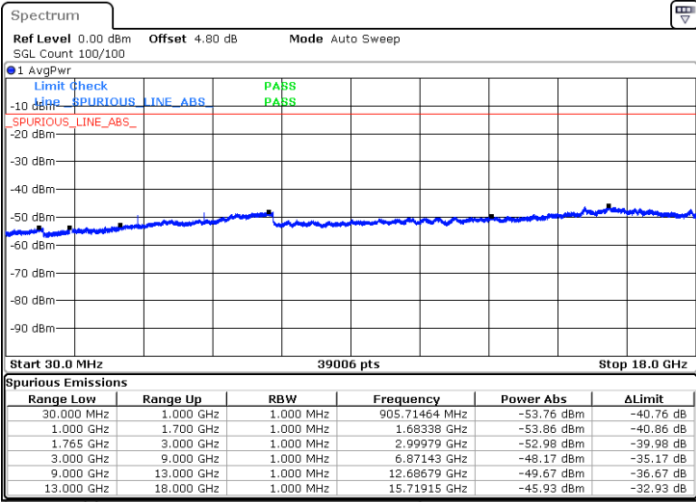

Date: 4 AUG.2017 19:54:52

Date: 4 AUG.2017 21:09:19

LTE Band 4 / 5MHz

Highest Channel / QPSK

Date: 4 AUG.2017 20:01:51

Highest Channel / 16QAM

Date: 4 AUG.2017 20:02:45

LTE Band 4 / 10MHz

Lowest Channel / QPSK

Date: 4 AUG.2017 20:08:49

Lowest Channel / 16QAM

Date: 4 AUG.2017 20:09:43

LTE Band 4 / 10MHz

Middle Channel / QPSK

Middle Channel / 16QAM

Date: 4 AUG.2017 20:11:17

Date: 4 AUG.2017 20:12:12

Highest Channel / QPSK

Highest Channel / 16QAM

Date: 4 AUG.2017 20:18:15

Date: 4 AUG.2017 20:19:09

LTE Band 4 / 15MHz

Lowest Channel / QPSK

Lowest Channel / 16QAM