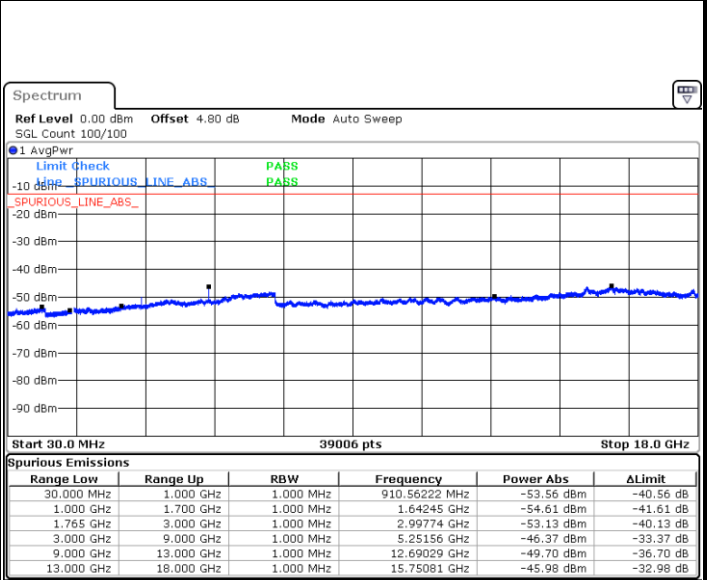

Date: 4 AUG.2017 19:38:36

LTE Band 4 / 5MHz

Lowest Channel / QPSK

Lowest Channel / 16QAM

Date: 4 AUG.2017 19:52:24

Date: 4 AUG.2017 19:53:18

Middle Channel / QPSK

Middle Channel / 16QAM

Date: 4 AUG.2017 19:54:52

Date: 4 AUG.2017 21:09:19

LTE Band 4 / 5MHz

Highest Channel / QPSK

Date: 4 AUG.2017 20:01:51

Highest Channel / 16QAM

Date: 4 AUG.2017 20:02:45

LTE Band 4 / 10MHz

Lowest Channel / QPSK

Date: 4 AUG.2017 20:08:49

Lowest Channel / 16QAM

Date: 4 AUG.2017 20:09:43

LTE Band 4 / 10MHz

Middle Channel / QPSK

Middle Channel / 16QAM

Date: 4 AUG.2017 20:11:17

Date: 4 AUG.2017 20:12:12

Highest Channel / QPSK

Highest Channel / 16QAM

Date: 4 AUG.2017 20:18:15

Date: 4 AUG.2017 20:19:09

LTE Band 4 / 15MHz

Lowest Channel / QPSK

Lowest Channel / 16QAM