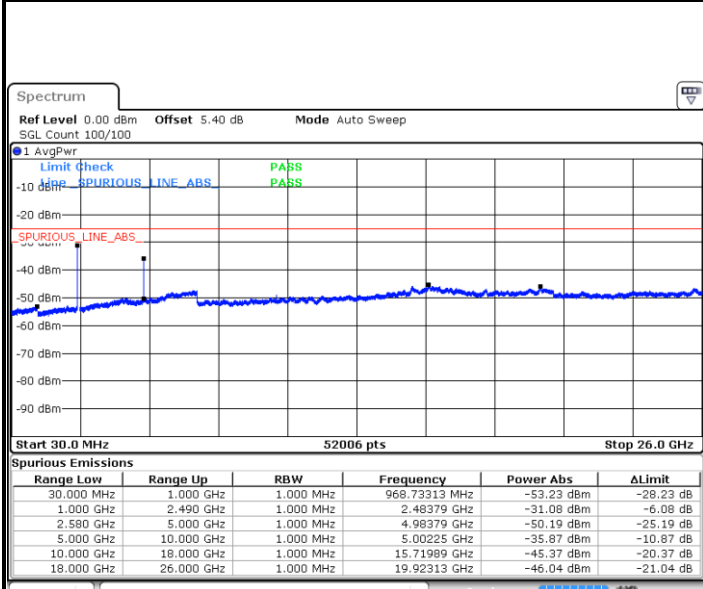

Date: 4 AUG.2017 23:01:44

Date: 4 AUG.2017 22:54:02

Middle Channel / QPSK

Middle Channel / 16QAM

Date: 4 AUG.2017 22:18:35

Date: 4 AUG.2017 22:17:41

LTE Band 7 / 15MHz

Highest Channel / QPSK

Date: 4 AUG.2017 22:19:29

Highest Channel / 16QAM

Date: 4 AUG.2017 22:20:23

LTE Band 7 / 20MHz

Lowest Channel / QPSK

Date: 4 AUG.2017 22:32:19

Lowest Channel / 16QAM

Date: 4 AUG.2017 22:33:13

LTE Band 7 / 20MHz

Middle Channel / QPSK

Middle Channel / 16QAM

Date: 4 AUG.2017 22:35:00

Date: 4 AUG.2017 22:34:06

Highest Channel / QPSK

Highest Channel / 16QAM

Date: 4 AUG.2017 22:35:54