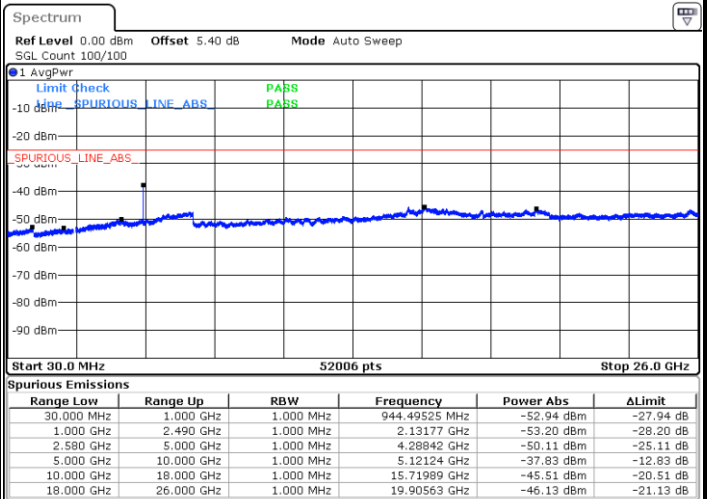

Date: 4 AUG.2017 21:42:22

Date: 4 AUG.2017 21:41:29

LTE Band 7 / 5MHz

Highest Channel / QPSK

Highest Channel / 16QAM

Date: 4 AUG.2017 21:43:16

Date: 4 AUG.2017 21:44:10

LTE Band 7 / 10MHz

Lowest Channel / QPSK

Lowest Channel / 16QAM

Date: 4 AUG.2017 21:56:06

Date: 4 AUG.2017 21:57:00

LTE Band 7 / 10MHz

Middle Channel / QPSK

Middle Channel / 16QAM

Date: 4 AUG.2017 21:58:48

Date: 4 AUG.2017 21:57:54

Highest Channel / QPSK

Highest Channel / 16QAM

Date: 4 AUG.2017 21:59:42

Date: 4 AUG.2017 22:00:36

LTE Band 7 / 15MHz

Lowest Channel / QPSK

Lowest Channel / 16QAM

Date: 4 AUG.2017 23:01:44

Date: 4 AUG.2017 22:54:02

Middle Channel / QPSK

Middle Channel / 16QAM

Date: 4 AUG.2017 22:18:35

Date: 4 AUG.2017 22:17:41

LTE Band 7 / 15MHz

Highest Channel / QPSK