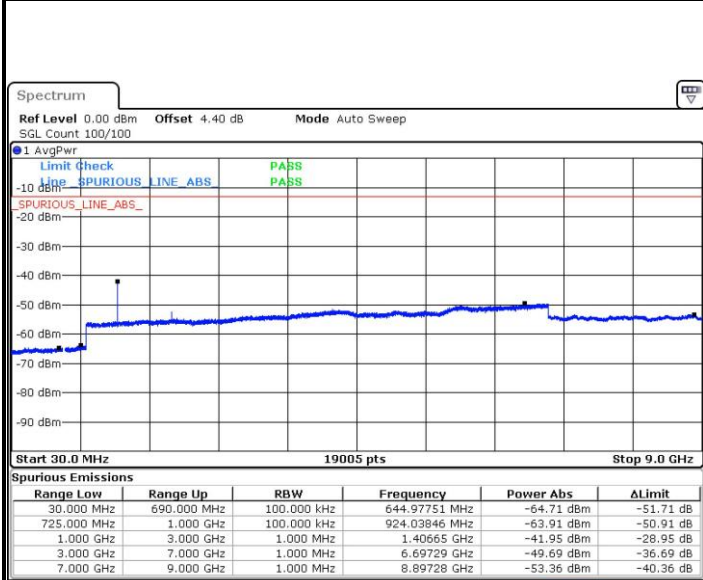

Date: 4 AUG.2017 21:36:02

Highest Channel / QPSK

Highest Channel / 16QAM

Date: 4 AUG.2017 21:37:52

Date: 4 AUG.2017 21:38:47

LTE Band 12 / 5MHz

Lowest Channel / QPSK

Date: 4.AUG.2017 21:51:13

Lowest Channel / 16QAM

Date: 4.AUG.2017 21:52:08

Middle Channel / QPSK

Date: 4.AUG.2017 21:53:58

Middle Channel / 16QAM

Date: 4.AUG.2017 21:53:03

LTE Band 12 / 5MHz

Highest Channel / QPSK

Date: 4 AUG.2017 21:54:53

Highest Channel / 16QAM

Date: 4 AUG.2017 21:55:49

LTE Band 12 / 10MHz

Lowest Channel / QPSK

Date: 4 AUG.2017 22:08:15

Lowest Channel / 16QAM

Date: 4 AUG.2017 22:09:10

LTE Band 12 / 10MHz

Middle Channel / QPSK

Date: 4.AUG.2017 22:11:00

Middle Channel / 16QAM

Date: 4.AUG.2017 22:10:05

Highest Channel / QPSK

Date: 4.AUG.2017 22:11:55

Highest Channel / 16QAM