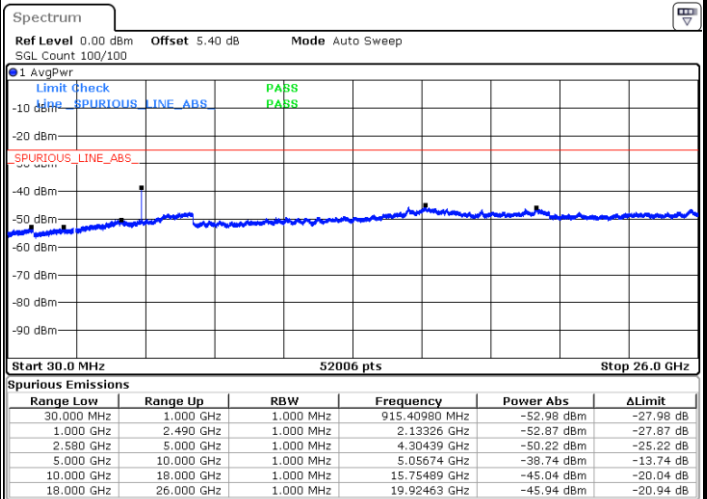

Date: 4 AUG.2017 21:57:54

Highest Channel / QPSK

Highest Channel / 16QAM

Date: 4 AUG.2017 21:59:42

Date: 4 AUG.2017 22:00:36

LTE Band 7 / 15MHz

Lowest Channel / QPSK

Lowest Channel / 16QAM

Date: 4 AUG.2017 23:01:44

Date: 4 AUG.2017 22:54:02

Middle Channel / QPSK

Middle Channel / 16QAM

Date: 4 AUG.2017 22:18:35

Date: 4 AUG.2017 22:17:41

LTE Band 7 / 15MHz

Highest Channel / QPSK

Date: 4 AUG.2017 22:19:29

Highest Channel / 16QAM

Date: 4 AUG.2017 22:20:23

LTE Band 7 / 20MHz

Lowest Channel / QPSK

Date: 4 AUG.2017 22:32:19

Lowest Channel / 16QAM

Date: 4 AUG.2017 22:33:13

LTE Band 7 / 20MHz

Middle Channel / QPSK

Middle Channel / 16QAM

Date: 4 AUG.2017 22:35:00

Date: 4 AUG.2017 22:34:06

Highest Channel / QPSK

Highest Channel / 16QAM

Date: 4 AUG.2017 22:35:54