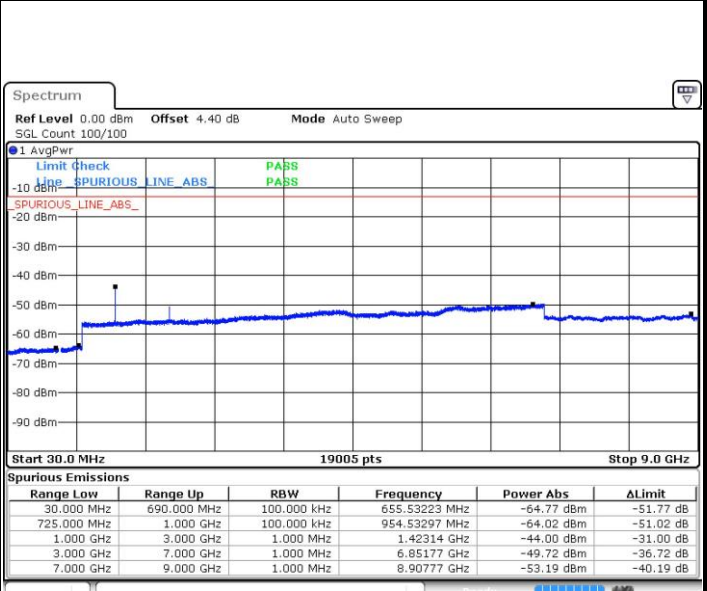

Date: 4 AUG.2017 21:36:02

Highest Channel / QPSK

Highest Channel / 16QAM

Date: 4 AUG.2017 21:37:52

Date: 4 AUG.2017 21:38:47

LTE Band 12 / 5MHz

Lowest Channel / QPSK

Date: 4.AUG.2017 21:51:13

Lowest Channel / 16QAM

Date: 4.AUG.2017 21:52:08

Middle Channel / QPSK

Date: 4.AUG.2017 21:53:58

Middle Channel / 16QAM

Date: 4.AUG.2017 21:53:03

LTE Band 12 / 5MHz

Highest Channel / QPSK

Date: 4 AUG.2017 21:54:53

Highest Channel / 16QAM

Date: 4 AUG.2017 21:55:49

LTE Band 12 / 10MHz

Lowest Channel / QPSK

Date: 4 AUG.2017 22:08:15

Lowest Channel / 16QAM

Date: 4 AUG.2017 22:09:10

LTE Band 12 / 10MHz

Middle Channel / QPSK

Date: 4.AUG.2017 22:11:00

Middle Channel / 16QAM

Date: 4.AUG.2017 22:10:05

Highest Channel / QPSK

Date: 4.AUG.2017 22:11:55

Highest Channel / 16QAM