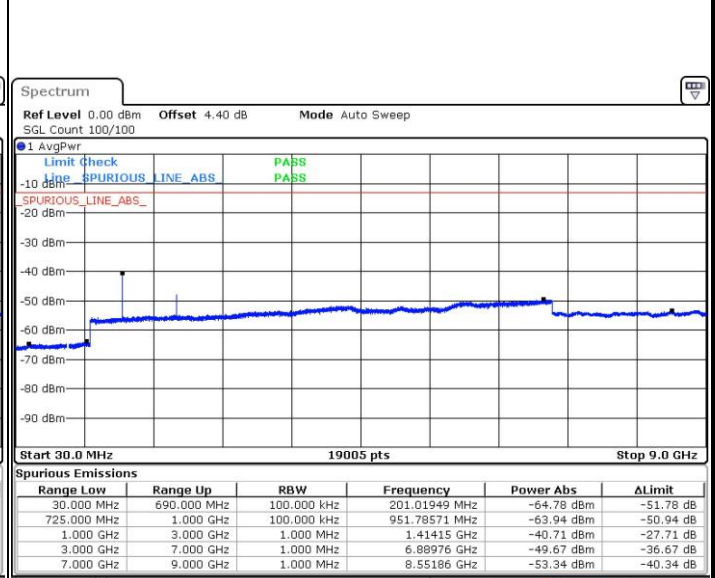

LTE Band 7 / 20MHz

Middle Channel / QPSK

Middle Channel / 16QAM

Date: 4 AUG.2017 22:35:00

Date: 4 AUG.2017 22:34:06

Highest Channel / QPSK

Highest Channel / 16QAM

Date: 4 AUG.2017 22:35:54

Date: 4 AUG.2017 22:36:48

LTE Band 12 / 1.4MHz

Lowest Channel / QPSK

Date: 4.AUG.2017 21:17:08

Lowest Channel / 16QAM

Date: 4.AUG.2017 21:18:04

Middle Channel / QPSK

Date: 4.AUG.2017 21:19:53

Middle Channel / 16QAM

Date: 4.AUG.2017 21:18:58

LTE Band 12 / 1.4MHz

Highest Channel / QPSK

Date: 4 AUG.2017 21:20:48

Highest Channel / 16QAM

Date: 4 AUG.2017 21:21:43

LTE Band 12 / 3MHz