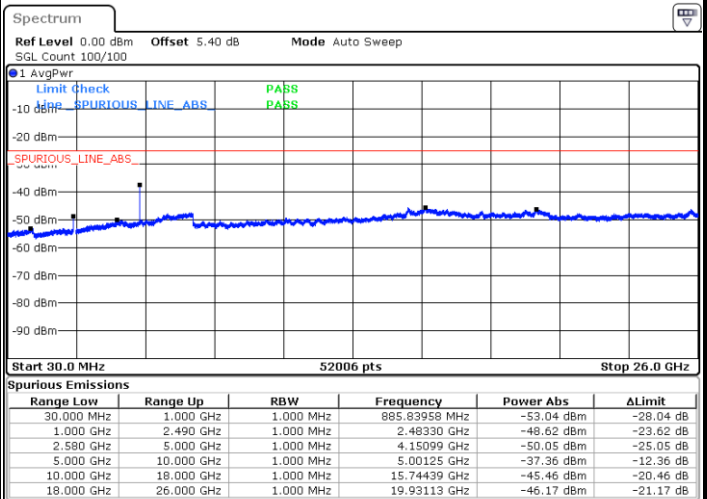

Date: 4 AUG.2017 20:51:59

LTE Band 7 / 5MHz

Lowest Channel / QPSK

Lowest Channel / 16QAM

Date: 4 AUG.2017 21:39:41

Date: 4 AUG.2017 21:40:35

Middle Channel / QPSK

Middle Channel / 16QAM

Date: 4 AUG.2017 21:42:22

Date: 4 AUG.2017 21:41:29

LTE Band 7 / 5MHz

Highest Channel / QPSK

Highest Channel / 16QAM

Date: 4 AUG.2017 21:43:16

Date: 4 AUG.2017 21:44:10

LTE Band 7 / 10MHz

Lowest Channel / QPSK

Lowest Channel / 16QAM

Date: 4 AUG.2017 21:56:06

Date: 4 AUG.2017 21:57:00

LTE Band 7 / 10MHz

Middle Channel / QPSK

Middle Channel / 16QAM

Date: 4 AUG.2017 21:58:48