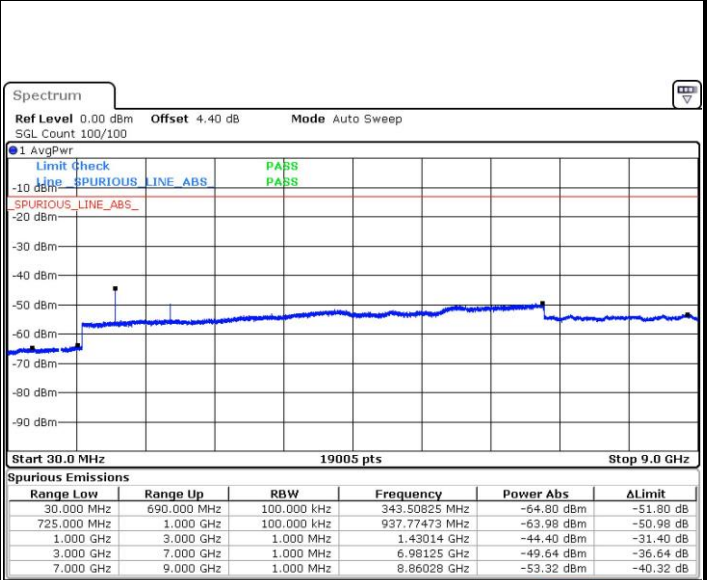

Date: 4 AUG.2017 22:36:48

LTE Band 12 / 1.4MHz

Lowest Channel / QPSK

Date: 4.AUG.2017 21:17:08

Lowest Channel / 16QAM

Date: 4.AUG.2017 21:18:04

Middle Channel / QPSK

Date: 4.AUG.2017 21:19:53

Middle Channel / 16QAM

Date: 4.AUG.2017 21:18:58

LTE Band 12 / 1.4MHz

Highest Channel / QPSK

Date: 4 AUG.2017 21:20:48

Highest Channel / 16QAM

Date: 4 AUG.2017 21:21:43

LTE Band 12 / 3MHz

Lowest Channel / QPSK

Date: 4 AUG.2017 21:34:11

Lowest Channel / 16QAM

Date: 4 AUG.2017 21:35:07

LTE Band 12 / 3MHz

Middle Channel / QPSK

Middle Channel / 16QAM

Date: 4 AUG.2017 21:36:57

Date: 4 AUG.2017 21:36:02

Highest Channel / QPSK

Highest Channel / 16QAM

Date: 4 AUG.2017 21:37:52

Date: 4 AUG.2017 21:38:47

LTE Band 12 / 5MHz

Lowest Channel / QPSK

Date: 4.AUG.2017 21:51:13