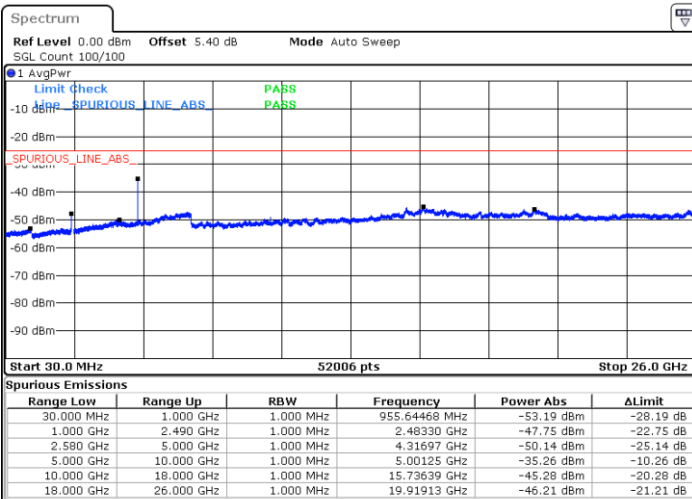

Date: 4 AUG.2017 20:51:59

LTE Band 7 / 5MHz

Lowest Channel / QPSK

Lowest Channel / 16QAM

Date: 4 AUG.2017 21:39:41

Date: 4 AUG.2017 21:40:35

Middle Channel / QPSK

Middle Channel / 16QAM

Date: 4 AUG.2017 21:42:22

Date: 4 AUG.2017 21:41:29

LTE Band 7 / 5MHz

Highest Channel / QPSK

Highest Channel / 16QAM

Date: 4 AUG.2017 21:43:16

Date: 4 AUG.2017 21:44:10

LTE Band 7 / 10MHz

Lowest Channel / QPSK

Lowest Channel / 16QAM

Date: 4 AUG.2017 21:56:06

Date: 4 AUG.2017 21:57:00

LTE Band 7 / 10MHz

Middle Channel / QPSK

Middle Channel / 16QAM

Date: 4 AUG.2017 21:58:48