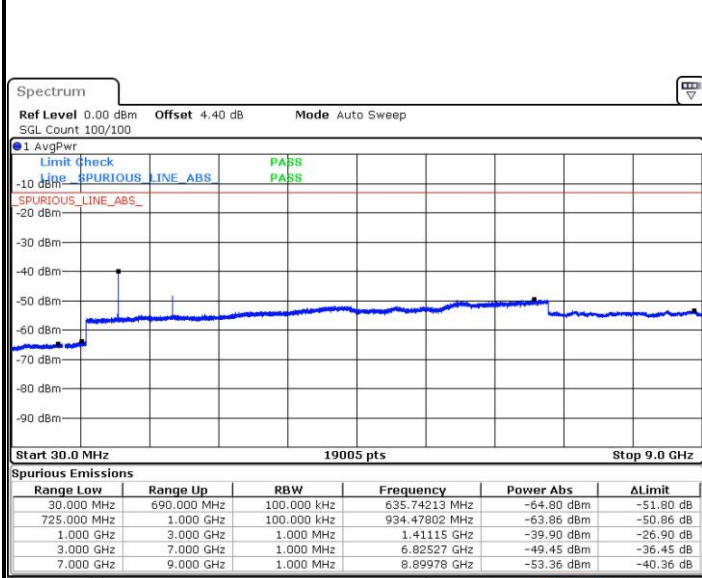

Lowest Channel / QPSK

Date: 4 AUG.2017 21:34:11

Lowest Channel / 16QAM

Date: 4 AUG.2017 21:35:07

LTE Band 12 / 3MHz

Middle Channel / QPSK

Middle Channel / 16QAM

Date: 4 AUG.2017 21:36:57

Date: 4 AUG.2017 21:36:02

Highest Channel / QPSK

Highest Channel / 16QAM

Date: 4 AUG.2017 21:37:52

Date: 4 AUG.2017 21:38:47

LTE Band 12 / 5MHz

Lowest Channel / QPSK

Date: 4.AUG.2017 21:51:13

Lowest Channel / 16QAM

Date: 4.AUG.2017 21:52:08

Middle Channel / QPSK

Date: 4.AUG.2017 21:53:58

Middle Channel / 16QAM

Date: 4.AUG.2017 21:53:03

LTE Band 12 / 5MHz

Highest Channel / QPSK

Date: 4 AUG.2017 21:54:53

Highest Channel / 16QAM

Date: 4 AUG.2017 21:55:49

LTE Band 12 / 10MHz

Lowest Channel / QPSK

Date: 4 AUG.2017 22:08:15

Lowest Channel / 16QAM

Date: 4 AUG.2017 22:09:10