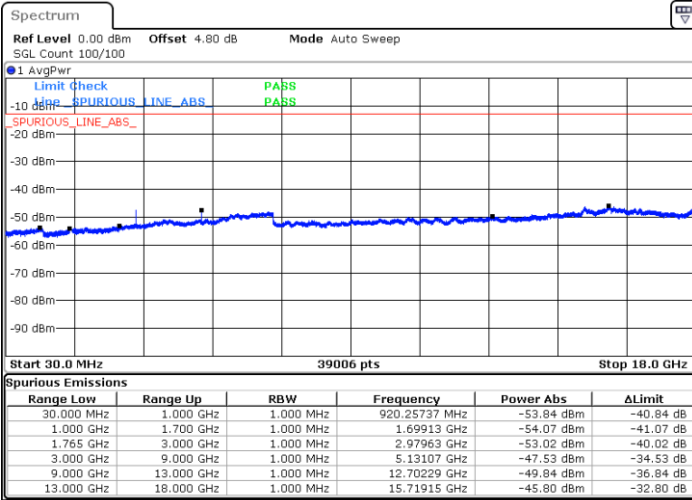

LTE Band 4 / 3MHz

Middle Channel / QPSK

Middle Channel / 16QAM

Date: 4 AUG.2017 19:30:44

Date: 4 AUG.2017 19:31:39

Highest Channel / QPSK

Highest Channel / 16QAM

Date: 4 AUG.2017 19:37:42

Date: 4 AUG.2017 19:38:36

LTE Band 4 / 5MHz

Lowest Channel / QPSK

Lowest Channel / 16QAM

Date: 4 AUG.2017 19:52:24

Date: 4 AUG.2017 19:53:18

Middle Channel / QPSK

Middle Channel / 16QAM

Date: 4 AUG.2017 19:54:52

Date: 4 AUG.2017 21:09:19

LTE Band 4 / 5MHz

Highest Channel / QPSK

Date: 4 AUG.2017 20:01:51

Highest Channel / 16QAM

Date: 4 AUG.2017 20:02:45

LTE Band 4 / 10MHz