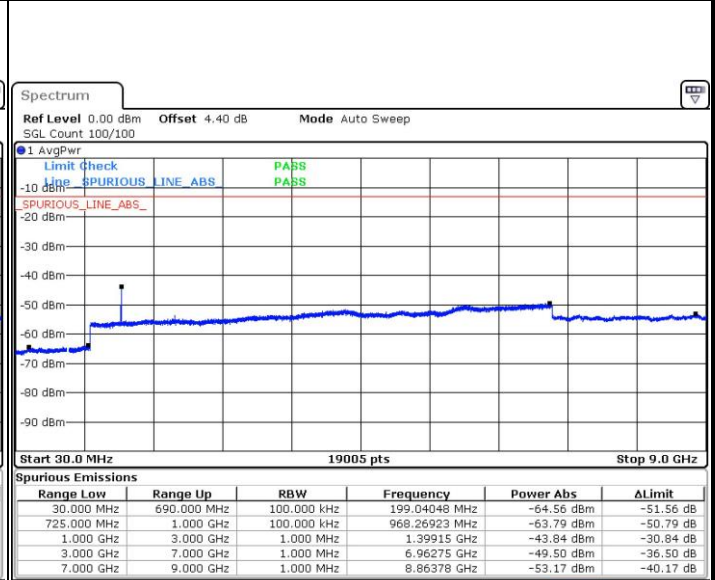

Lowest Channel / QPSK

Date: 4 AUG.2017 21:34:11

Lowest Channel / 16QAM

Date: 4 AUG.2017 21:35:07

LTE Band 12 / 3MHz

Middle Channel / QPSK

Middle Channel / 16QAM

Date: 4 AUG.2017 21:36:57

Date: 4 AUG.2017 21:36:02

Highest Channel / QPSK

Highest Channel / 16QAM

Date: 4 AUG.2017 21:37:52

Date: 4 AUG.2017 21:38:47

LTE Band 12 / 5MHz

Lowest Channel / QPSK

Date: 4.AUG.2017 21:51:13

Lowest Channel / 16QAM

Date: 4.AUG.2017 21:52:08

Middle Channel / QPSK

Date: 4.AUG.2017 21:53:58

Middle Channel / 16QAM

Date: 4.AUG.2017 21:53:03

LTE Band 12 / 5MHz

Highest Channel / QPSK

Date: 4 AUG.2017 21:54:53

Highest Channel / 16QAM

Date: 4 AUG.2017 21:55:49

LTE Band 12 / 10MHz

Lowest Channel / QPSK

Date: 4 AUG.2017 22:08:15

Lowest Channel / 16QAM

Date: 4 AUG.2017 22:09:10