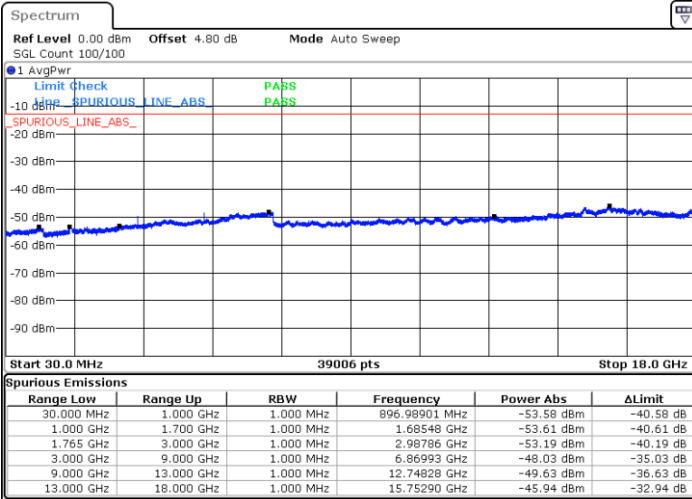

Date: 4 AUG.2017 19:38:36

LTE Band 4 / 5MHz

Lowest Channel / QPSK

Lowest Channel / 16QAM

Date: 4 AUG.2017 19:52:24

Date: 4 AUG.2017 19:53:18

Middle Channel / QPSK

Middle Channel / 16QAM

Date: 4 AUG.2017 19:54:52

Date: 4 AUG.2017 21:09:19

LTE Band 4 / 5MHz

Highest Channel / QPSK

Date: 4 AUG.2017 20:01:51

Highest Channel / 16QAM

Date: 4 AUG.2017 20:02:45

LTE Band 4 / 10MHz