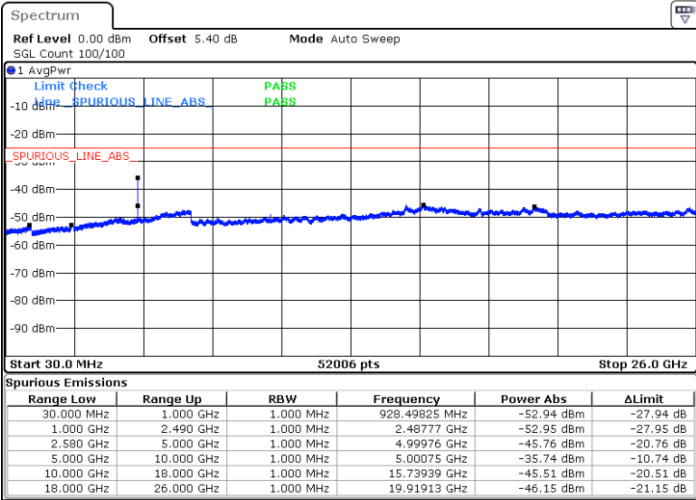

Date: 4 AUG.2017 20:34:40

Highest Channel / 16QAM

Date: 4 AUG.2017 20:35:34

LTE Band 4 / 20MHz

Lowest Channel / QPSK

Date: 4 AUG.2017 20:41:38

Lowest Channel / 16QAM

Date: 4 AUG.2017 20:42:32

LTE Band 4 / 20MHz

Middle Channel / QPSK

Middle Channel / 16QAM

Date: 4 AUG.2017 20:44:06

Date: 4 AUG.2017 20:45:01

Highest Channel / QPSK

Highest Channel / 16QAM

Date: 4 AUG.2017 20:51:04

Date: 4 AUG.2017 20:51:59

LTE Band 7 / 5MHz

Lowest Channel / QPSK

Lowest Channel / 16QAM

Date: 4 AUG.2017 21:39:41

Date: 4 AUG.2017 21:40:35

Middle Channel / QPSK

Middle Channel / 16QAM

Date: 4 AUG.2017 21:42:22

Date: 4 AUG.2017 21:41:29

LTE Band 7 / 5MHz

Highest Channel / QPSK

Highest Channel / 16QAM

Date: 4 AUG.2017 21:43:16

Date: 4 AUG.2017 21:44:10

LTE Band 7 / 10MHz