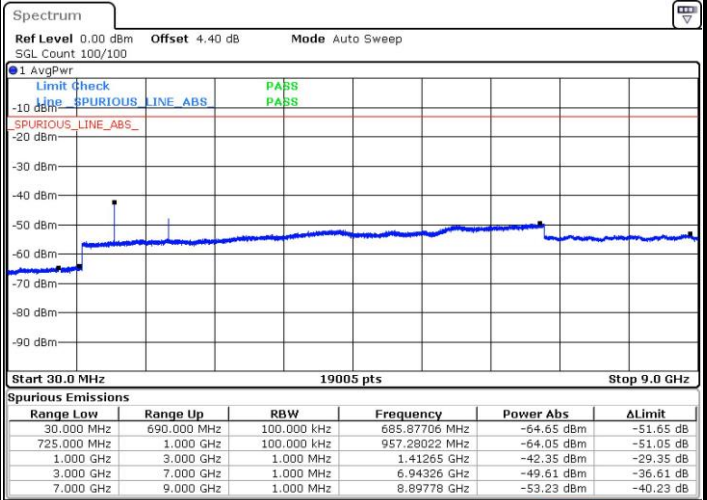

Middle Channel / 16QAM

Date: 4.AUG.2017 21:18:58

LTE Band 12 / 1.4MHz

Highest Channel / QPSK

Date: 4 AUG.2017 21:20:48

Highest Channel / 16QAM

Date: 4 AUG.2017 21:21:43

LTE Band 12 / 3MHz

Lowest Channel / QPSK

Date: 4 AUG.2017 21:34:11

Lowest Channel / 16QAM

Date: 4 AUG.2017 21:35:07

LTE Band 12 / 3MHz

Middle Channel / QPSK

Middle Channel / 16QAM

Date: 4 AUG.2017 21:36:57

Date: 4 AUG.2017 21:36:02

Highest Channel / QPSK

Highest Channel / 16QAM

Date: 4 AUG.2017 21:37:52

Date: 4 AUG.2017 21:38:47

LTE Band 12 / 5MHz

Lowest Channel / QPSK

Date: 4.AUG.2017 21:51:13