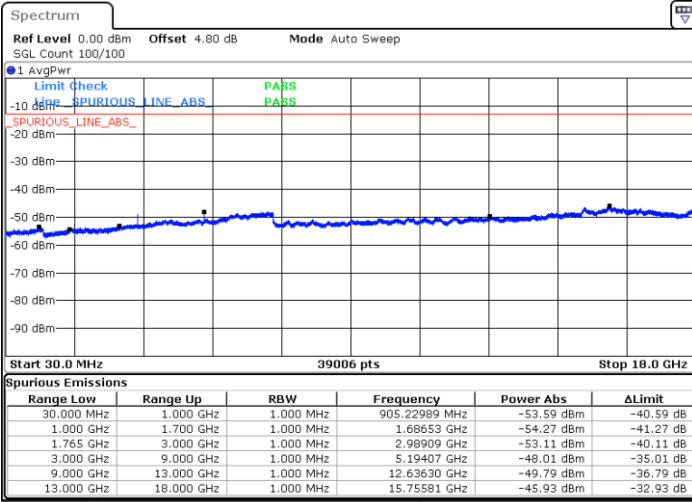

LTE Band 4 / 3MHz

Middle Channel / QPSK

Middle Channel / 16QAM

Date: 4 AUG.2017 19:30:44

Date: 4 AUG.2017 19:31:39

Highest Channel / QPSK

Highest Channel / 16QAM

Date: 4 AUG.2017 19:37:42

Date: 4 AUG.2017 19:38:36

LTE Band 4 / 5MHz

Lowest Channel / QPSK

Lowest Channel / 16QAM

Date: 4 AUG.2017 19:52:24

Date: 4 AUG.2017 19:53:18

Middle Channel / QPSK

Middle Channel / 16QAM

Date: 4 AUG.2017 19:54:52

Date: 4 AUG.2017 21:09:19

LTE Band 4 / 5MHz

Highest Channel / QPSK

Date: 4 AUG.2017 20:01:51

Highest Channel / 16QAM

Date: 4 AUG.2017 20:02:45

LTE Band 4 / 10MHz