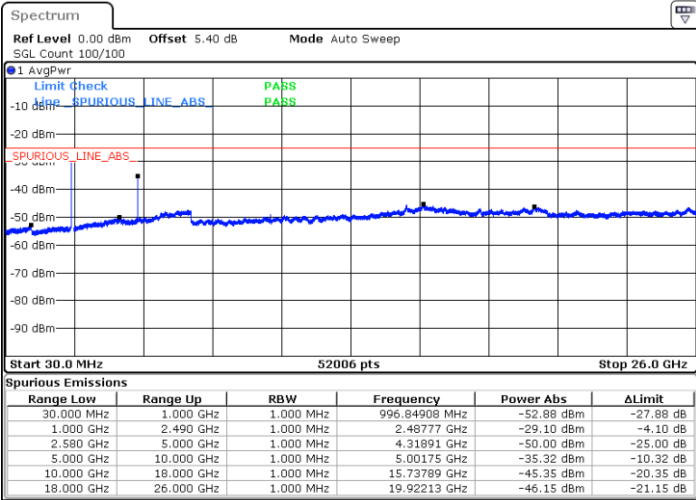

Lowest Channel / QPSK

Lowest Channel / 16QAM

Date: 4 AUG.2017 21:56:06

Date: 4 AUG.2017 21:57:00

LTE Band 7 / 10MHz

Middle Channel / QPSK

Middle Channel / 16QAM

Date: 4 AUG.2017 21:58:48

Date: 4 AUG.2017 21:57:54

Highest Channel / QPSK

Highest Channel / 16QAM

Date: 4 AUG.2017 21:59:42

Date: 4 AUG.2017 22:00:36

LTE Band 7 / 15MHz

Lowest Channel / QPSK

Lowest Channel / 16QAM

Date: 4 AUG.2017 23:01:44

Date: 4 AUG.2017 22:54:02

Middle Channel / QPSK

Middle Channel / 16QAM

Date: 4 AUG.2017 22:18:35

Date: 4 AUG.2017 22:17:41

LTE Band 7 / 15MHz

Highest Channel / QPSK

Date: 4 AUG.2017 22:19:29

Highest Channel / 16QAM

Date: 4 AUG.2017 22:20:23

LTE Band 7 / 20MHz

Lowest Channel / QPSK

Date: 4 AUG.2017 22:32:19

Lowest Channel / 16QAM

Date: 4 AUG.2017 22:33:13