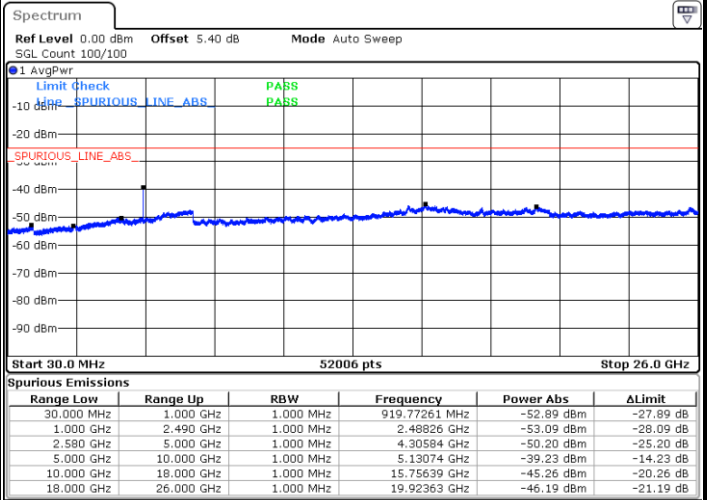

Date: 4 AUG.2017 20:51:59

LTE Band 7 / 5MHz

Lowest Channel / QPSK

Lowest Channel / 16QAM

Date: 4 AUG.2017 21:39:41

Date: 4 AUG.2017 21:40:35

Middle Channel / QPSK

Middle Channel / 16QAM

Date: 4 AUG.2017 21:42:22

Date: 4 AUG.2017 21:41:29

LTE Band 7 / 5MHz

Highest Channel / QPSK

Highest Channel / 16QAM

Date: 4 AUG.2017 21:43:16

Date: 4 AUG.2017 21:44:10

LTE Band 7 / 10MHz

Lowest Channel / QPSK

Lowest Channel / 16QAM

Date: 4 AUG.2017 21:56:06

Date: 4 AUG.2017 21:57:00

LTE Band 7 / 10MHz

Middle Channel / QPSK

Middle Channel / 16QAM

Date: 4 AUG.2017 21:58:48