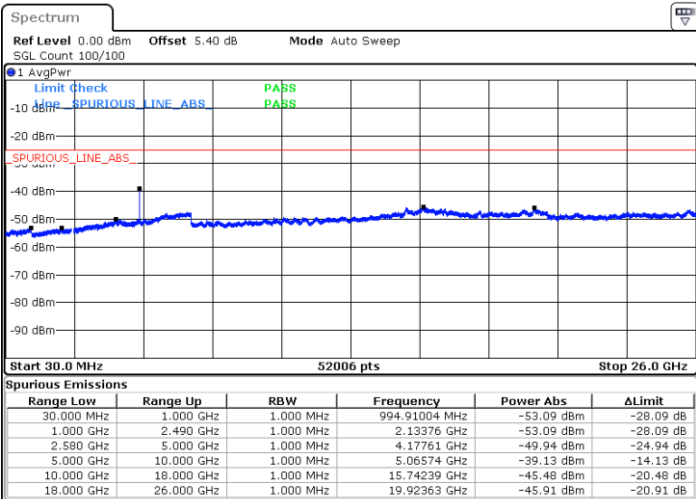

LTE Band 4 / 20MHz

Middle Channel / QPSK

Middle Channel / 16QAM

Date: 4 AUG.2017 20:44:06

Date: 4 AUG.2017 20:45:01

Highest Channel / QPSK

Highest Channel / 16QAM

Date: 4 AUG.2017 20:51:04

Date: 4 AUG.2017 20:51:59

LTE Band 7 / 5MHz

Lowest Channel / QPSK

Lowest Channel / 16QAM

Date: 4 AUG.2017 21:39:41

Date: 4 AUG.2017 21:40:35

Middle Channel / QPSK

Middle Channel / 16QAM

Date: 4 AUG.2017 21:42:22

Date: 4 AUG.2017 21:41:29

LTE Band 7 / 5MHz

Highest Channel / QPSK

Highest Channel / 16QAM

Date: 4 AUG.2017 21:43:16

Date: 4 AUG.2017 21:44:10

LTE Band 7 / 10MHz