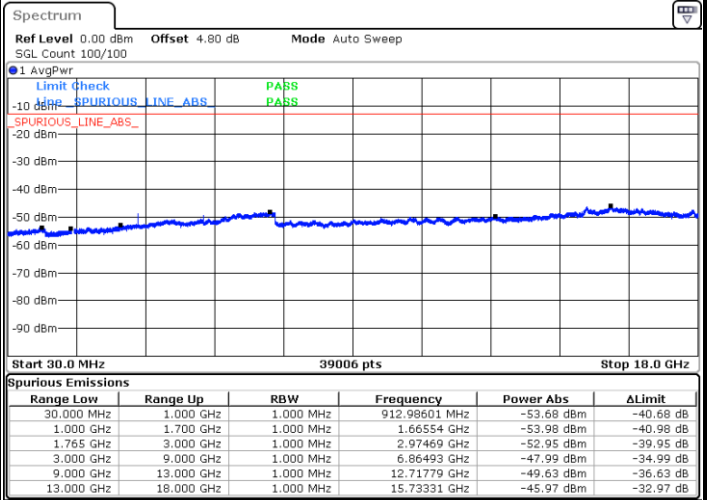

LTE Band 4 / 3MHz

Middle Channel / QPSK

Middle Channel / 16QAM

Date: 4 AUG.2017 19:30:44

Date: 4 AUG.2017 19:31:39

Highest Channel / QPSK

Highest Channel / 16QAM

Date: 4 AUG.2017 19:37:42

Date: 4 AUG.2017 19:38:36

LTE Band 4 / 5MHz

Lowest Channel / QPSK

Lowest Channel / 16QAM

Date: 4 AUG.2017 19:52:24

Date: 4 AUG.2017 19:53:18

Middle Channel / QPSK

Middle Channel / 16QAM

Date: 4 AUG.2017 19:54:52

Date: 4 AUG.2017 21:09:19

LTE Band 4 / 5MHz

Highest Channel / QPSK

Date: 4 AUG.2017 20:01:51

Highest Channel / 16QAM

Date: 4 AUG.2017 20:02:45

LTE Band 4 / 10MHz