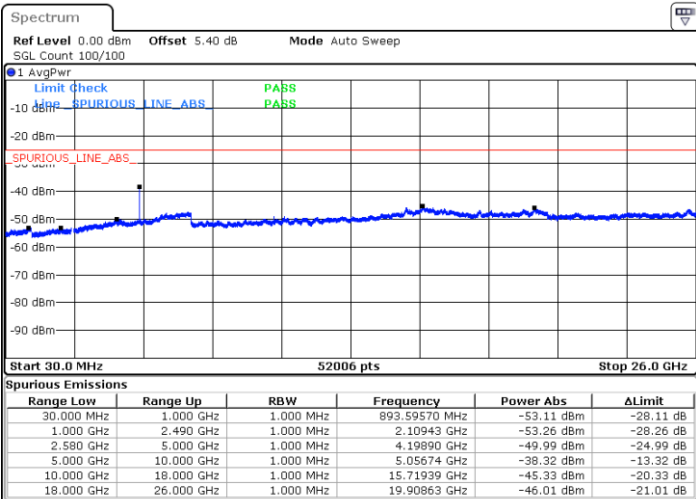

Lowest Channel / QPSK

Lowest Channel / 16QAM

Date: 4 AUG.2017 21:56:06

Date: 4 AUG.2017 21:57:00

LTE Band 7 / 10MHz

Middle Channel / QPSK

Middle Channel / 16QAM

Date: 4 AUG.2017 21:58:48

Date: 4 AUG.2017 21:57:54

Highest Channel / QPSK

Highest Channel / 16QAM

Date: 4 AUG.2017 21:59:42

Date: 4 AUG.2017 22:00:36

LTE Band 7 / 15MHz

Lowest Channel / QPSK

Lowest Channel / 16QAM

Date: 4 AUG.2017 23:01:44

Date: 4 AUG.2017 22:54:02

Middle Channel / QPSK

Middle Channel / 16QAM

Date: 4 AUG.2017 22:18:35

Date: 4 AUG.2017 22:17:41

LTE Band 7 / 15MHz

Highest Channel / QPSK

Date: 4 AUG.2017 22:19:29

Highest Channel / 16QAM

Date: 4 AUG.2017 22:20:23

LTE Band 7 / 20MHz

Lowest Channel / QPSK

Date: 4 AUG.2017 22:32:19

Lowest Channel / 16QAM

Date: 4 AUG.2017 22:33:13