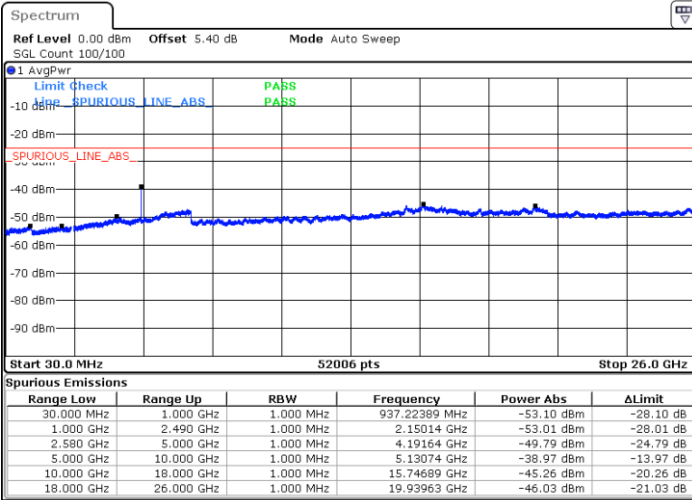

Date: 4 AUG.2017 20:51:59

LTE Band 7 / 5MHz

Lowest Channel / QPSK

Lowest Channel / 16QAM

Date: 4 AUG.2017 21:39:41

Date: 4 AUG.2017 21:40:35

Middle Channel / QPSK

Middle Channel / 16QAM

Date: 4 AUG.2017 21:42:22

Date: 4 AUG.2017 21:41:29

LTE Band 7 / 5MHz

Highest Channel / QPSK

Highest Channel / 16QAM

Date: 4 AUG.2017 21:43:16

Date: 4 AUG.2017 21:44:10

LTE Band 7 / 10MHz

Lowest Channel / QPSK

Lowest Channel / 16QAM

Date: 4 AUG.2017 21:56:06

Date: 4 AUG.2017 21:57:00

LTE Band 7 / 10MHz

Middle Channel / QPSK

Middle Channel / 16QAM

Date: 4 AUG.2017 21:58:48