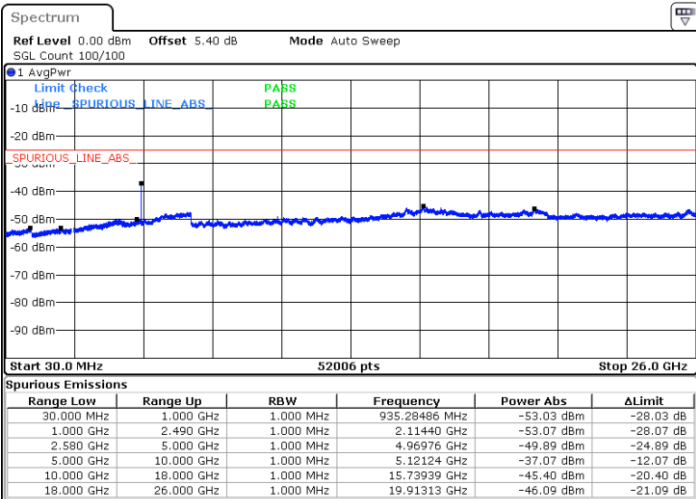

Date: 4 AUG.2017 21:42:22

Date: 4 AUG.2017 21:41:29

LTE Band 7 / 5MHz

Highest Channel / QPSK

Highest Channel / 16QAM

Date: 4 AUG.2017 21:43:16

Date: 4 AUG.2017 21:44:10

LTE Band 7 / 10MHz

Lowest Channel / QPSK

Lowest Channel / 16QAM

Date: 4 AUG.2017 21:56:06

Date: 4 AUG.2017 21:57:00

LTE Band 7 / 10MHz

Middle Channel / QPSK

Middle Channel / 16QAM

Date: 4 AUG.2017 21:58:48

Date: 4 AUG.2017 21:57:54

Highest Channel / QPSK

Highest Channel / 16QAM

Date: 4 AUG.2017 21:59:42

Date: 4 AUG.2017 22:00:36

LTE Band 7 / 15MHz

Lowest Channel / QPSK

Lowest Channel / 16QAM