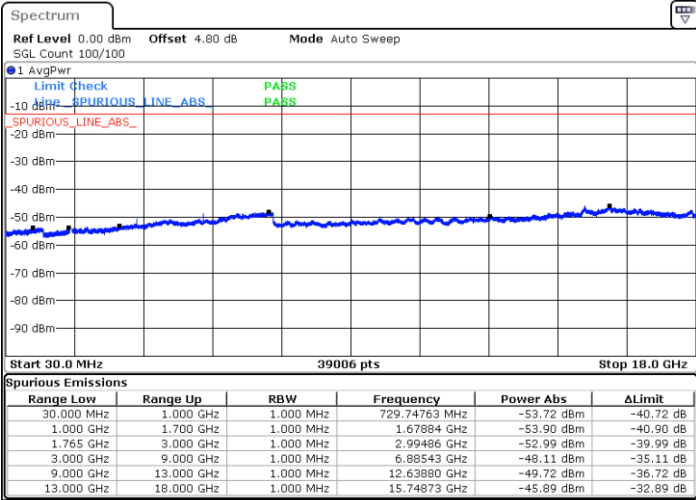

Date: 4 AUG.2017 20:25:13

Date: 4 AUG.2017 20:26:07

Middle Channel / QPSK

Middle Channel / 16QAM

Date: 4 AUG.2017 20:27:42

Date: 4 AUG.2017 20:28:36

LTE Band 4 / 15MHz

Highest Channel / QPSK

Date: 4 AUG.2017 20:34:40

Highest Channel / 16QAM

Date: 4 AUG.2017 20:35:34

LTE Band 4 / 20MHz

Lowest Channel / QPSK

Date: 4 AUG.2017 20:41:38

Lowest Channel / 16QAM

Date: 4 AUG.2017 20:42:32

LTE Band 4 / 20MHz

Middle Channel / QPSK

Middle Channel / 16QAM

Date: 4 AUG.2017 20:44:06

Date: 4 AUG.2017 20:45:01

Highest Channel / QPSK

Highest Channel / 16QAM

Date: 4 AUG.2017 20:51:04

Date: 4 AUG.2017 20:51:59

LTE Band 7 / 5MHz

Lowest Channel / QPSK

Lowest Channel / 16QAM

Date: 4 AUG.2017 21:39:41

Date: 4 AUG.2017 21:40:35

Middle Channel / QPSK

Middle Channel / 16QAM