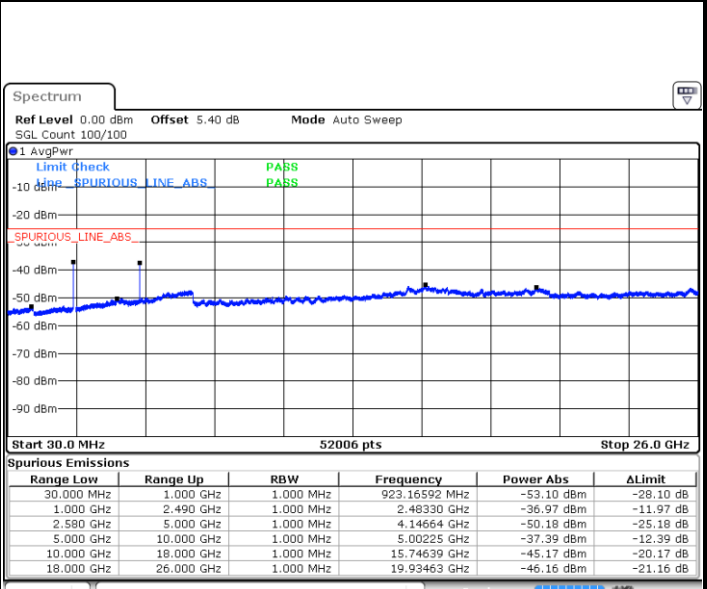

Date: 4 AUG.2017 23:01:44

Date: 4 AUG.2017 22:54:02

Middle Channel / QPSK

Middle Channel / 16QAM

Date: 4 AUG.2017 22:18:35

Date: 4 AUG.2017 22:17:41

LTE Band 7 / 15MHz

Highest Channel / QPSK

Date: 4 AUG.2017 22:19:29

Highest Channel / 16QAM

Date: 4 AUG.2017 22:20:23

LTE Band 7 / 20MHz

Lowest Channel / QPSK

Date: 4 AUG.2017 22:32:19

Lowest Channel / 16QAM

Date: 4 AUG.2017 22:33:13

LTE Band 7 / 20MHz

Middle Channel / QPSK

Middle Channel / 16QAM

Date: 4 AUG.2017 22:35:00

Date: 4 AUG.2017 22:34:06

Highest Channel / QPSK

Highest Channel / 16QAM

Date: 4 AUG.2017 22:35:54