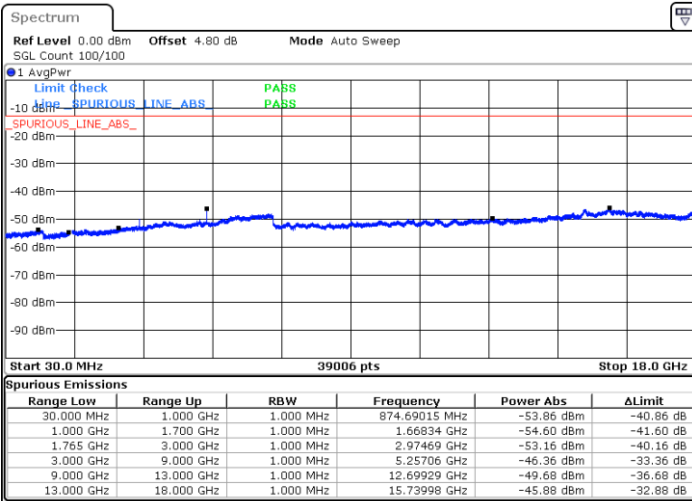

LTE Band 4 / 3MHz

Middle Channel / QPSK

Middle Channel / 16QAM

Date: 4 AUG.2017 19:30:44

Date: 4 AUG.2017 19:31:39

Highest Channel / QPSK

Highest Channel / 16QAM

Date: 4 AUG.2017 19:37:42

Date: 4 AUG.2017 19:38:36

LTE Band 4 / 5MHz

Lowest Channel / QPSK

Lowest Channel / 16QAM

Date: 4 AUG.2017 19:52:24

Date: 4 AUG.2017 19:53:18

Middle Channel / QPSK

Middle Channel / 16QAM

Date: 4 AUG.2017 19:54:52

Date: 4 AUG.2017 21:09:19

LTE Band 4 / 5MHz

Highest Channel / QPSK

Date: 4 AUG.2017 20:01:51

Highest Channel / 16QAM

Date: 4 AUG.2017 20:02:45

LTE Band 4 / 10MHz