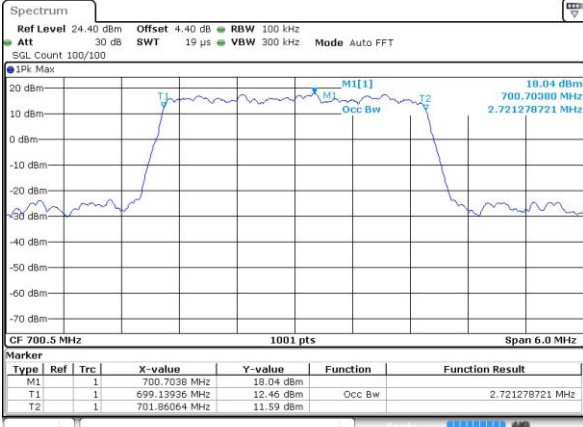

Date: 4 AUG 2017 21:14:33

Highest Channel / 1.4MHz / QPSK

Date: 4 AUG 2017 21:14:56

Highest Channel / 1.4MHz / 16QAM

Date: 4 AUG 2017 21:15:07

LTE Band 12

Lowest Channel / 3MHz / QPSK

Date: 4 AUG 2017 21:31:14