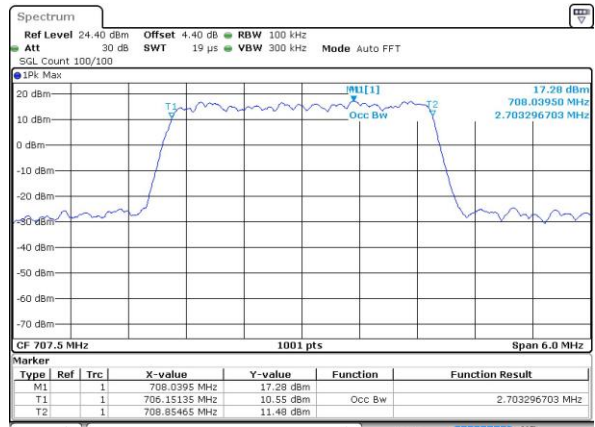

Date: 4 AUG 2017 21:14:33

Highest Channel / 1.4MHz / QPSK

Date: 4 AUG 2017 21:14:56

Highest Channel / 1.4MHz / 16QAM

Date: 4 AUG 2017 21:15:07

LTE Band 12

Lowest Channel / 3MHz / QPSK

Date: 4 AUG 2017 21:31:14

Lowest Channel / 3MHz / 16QAM

Date: 4 AUG 2017 21:31:25

Middle Channel / 3MHz / QPSK

Date: 4 AUG 2017 21:31:48

Middle Channel / 3MHz / 16QAM

Date: 4 AUG 2017 21:31:37

Highest Channel / 3MHz / QPSK

Date: 4 AUG 2017 21:31:59

Highest Channel / 3MHz / 16QAM

Date: 4 AUG 2017 21:32:10

LTE Band 12

Lowest Channel / 5MHz / QPSK

Date: 4 AUG 2017 21:48:16

Lowest Channel / 5MHz / 16QAM

Date: 4 AUG 2017 21:48:28

Middle Channel / 5MHz / QPSK