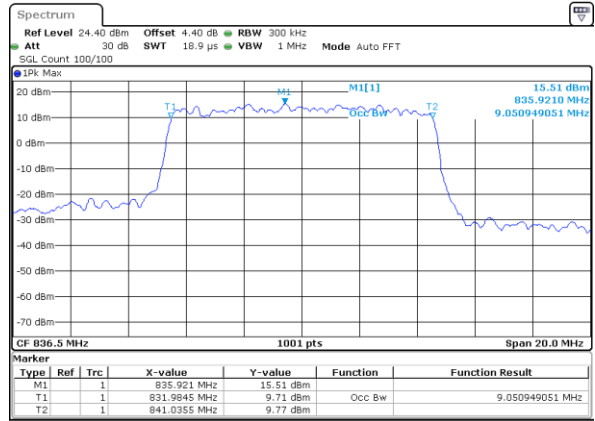

Date: 4 SEP 2017 10:11:14

Middle Channel / 5MHz / 16QAM

Date: 4 SEP 2017 10:11:24

Highest Channel / 5MHz / QPSK

Date: 4 SEP 2017 10:11:34

Highest Channel / 5MHz / 16QAM

Date: 4 SEP 2017 10:11:44

LTE Band 5

Lowest Channel / 10MHz / QPSK

Date: 4 SEP 2017 10:11:54

Lowest Channel / 10MHz / 16QAM

Date: 4 SEP 2017 10:12:04

Middle Channel / 10MHz / QPSK

Date: 4 SEP 2017 10:12:14

Middle Channel / 10MHz / 16QAM

Date: 4 SEP 2017 10:12:23

Highest Channel / 10MHz / QPSK

Date: 4 SEP 2017 10:12:33

Highest Channel / 10MHz / 16QAM

Date: 4 SEP 2017 10:12:43

LTE Band 7

Lowest Channel / 5MHz / QPSK

Date: 4 AUG 2017 21:27:56

Lowest Channel / 5MHz / 16QAM