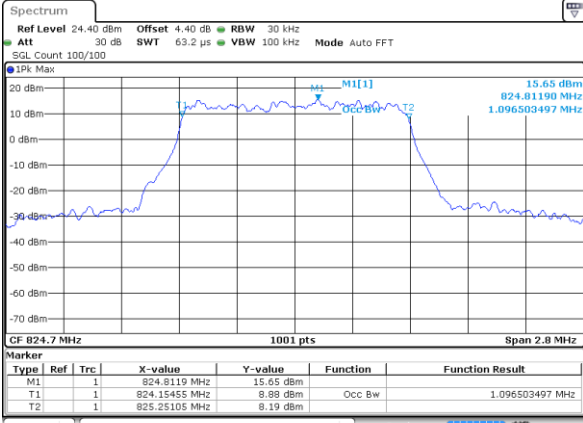

LTE Band 5

Lowest Channel / 1.4MHz / QPSK

Date: 4 SEP 2017 10:08:54

Lowest Channel / 1.4MHz / 16QAM

Date: 4 SEP 2017 10:09:05

Middle Channel / 1.4MHz / QPSK

Date: 4 SEP 2017 10:09:14

Middle Channel / 1.4MHz / 16QAM

Date: 4 SEP 2017 10:09:24

Highest Channel / 1.4MHz / QPSK

Date: 4 SEP 2017 10:09:34

Highest Channel / 1.4MHz / 16QAM

Date: 4 SEP 2017 10:09:44

LTE Band 5

Lowest Channel / 3MHz / QPSK

Date: 4 SEP 2017 10:09:54