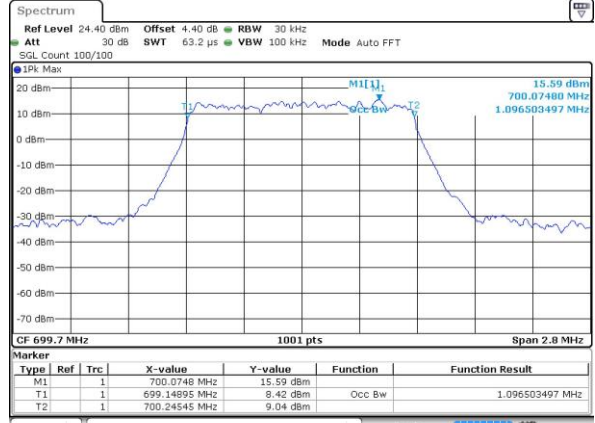

Lowest Channel / 1.4MHz / 16QAM

Date: 4 AUG 2017 21:14:22