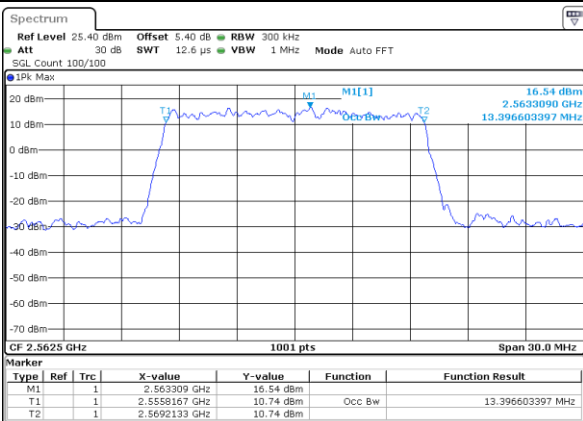

Middle Channel / 10MHz / 16QAM

Date: 4 AUG 2017 21:45:01

Highest Channel / 10MHz / QPSK

Date: 4 AUG 2017 21:45:40

Highest Channel / 10MHz / 16QAM

Date: 4 AUG 2017 21:46:00

LTE Band 7

Lowest Channel / 15MHz / QPSK

Date: 4 AUG 2017 22:01:06

Lowest Channel / 15MHz / 16QAM

Date: 4 AUG 2017 22:00:46

Middle Channel / 15MHz / QPSK

Date: 4 AUG 2017 22:01:26

Middle Channel / 15MHz / 16QAM

Date: 4 AUG 2017 22:01:46

Highest Channel / 15MHz / QPSK

Date: 4 AUG 2017 22:02:26

Highest Channel / 15MHz / 16QAM

Date: 4 AUG 2017 22:02:06

LTE Band 7

Lowest Channel / 20MHz / QPSK

Date: 4 AUG 2017 22:20:54

Lowest Channel / 20MHz / 16QAM

Date: 4 AUG 2017 22:20:34