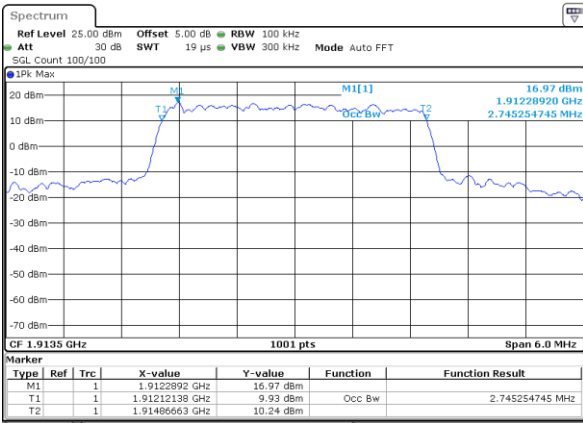

Date: 7.AUG.2017 10:11:19

Highest Channel / 1.4MHz / 16QAM

Date: 7.AUG.2017 10:11:41

LTE Band 25

Lowest Channel / 3MHz / QPSK

Date: 7 AUG 2017 09:55:24

Lowest Channel / 3MHz / 16QAM

Date: 7 AUG 2017 09:55:35

Middle Channel / 3MHz / QPSK

Date: 7 AUG 2017 10:38:17

Middle Channel / 3MHz / 16QAM

Date: 7 AUG 2017 10:38:37

Highest Channel / 3MHz / QPSK

Date: 7 AUG 2017 10:39:21

Highest Channel / 3MHz / 16QAM

Date: 7 AUG 2017 10:38:58

LTE Band 25

Lowest Channel / 5MHz / QPSK

Date: 7 AUG 2017 11:36:21

Lowest Channel / 5MHz / 16QAM

Date: 7 AUG 2017 11:36:42

Middle Channel / 5MHz / QPSK

Date: 7 AUG 2017 11:37:25

Middle Channel / 5MHz / 16QAM

Date: 7 AUG 2017 11:37:04

Highest Channel / 5MHz / QPSK

Date: 7 AUG 2017 11:37:46

Highest Channel / 5MHz / 16QAM

Date: 7 AUG 2017 11:38:08

LTE Band 25

Lowest Channel / 10MHz / QPSK

Date: 7 AUG 2017 11:38:29