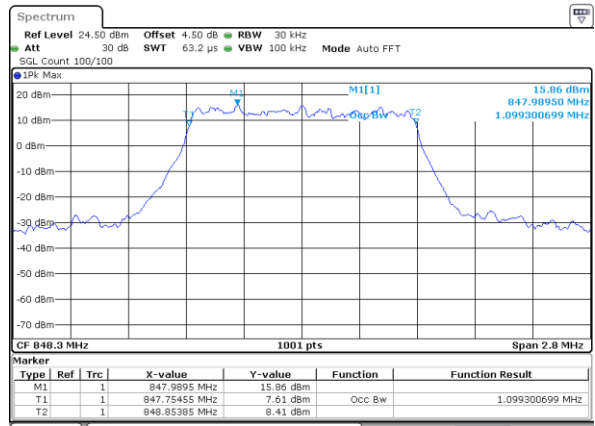

Highest Channel / 20MHz / QPSK

Date: 7 AUG 2017 12:12:13

Highest Channel / 20MHz / 16QAM

Date: 7 AUG 2017 12:12:32

LTE Band 26

Lowest Channel / 1.4MHz / QPSK

Date: 8 AUG 2017 09:15:46

Lowest Channel / 1.4MHz / 16QAM

Date: 8 AUG 2017 09:33:56

Middle Channel / 1.4MHz / QPSK

Date: 8 AUG 2017 09:34:37

Middle Channel / 1.4MHz / 16QAM

Date: 8 AUG 2017 09:34:18

Highest Channel / 1.4MHz / QPSK

Date: 8 AUG 2017 09:34:57

Highest Channel / 1.4MHz / 16QAM

Date: 8 AUG 2017 09:35:17

LTE Band 26

Lowest Channel / 3MHz / QPSK

Date: 8 AUG 2017 10:36:54

Lowest Channel / 3MHz / 16QAM

Date: 8 AUG 2017 10:37:16

Middle Channel / 3MHz / QPSK

Date: 8 AUG 2017 10:37:56