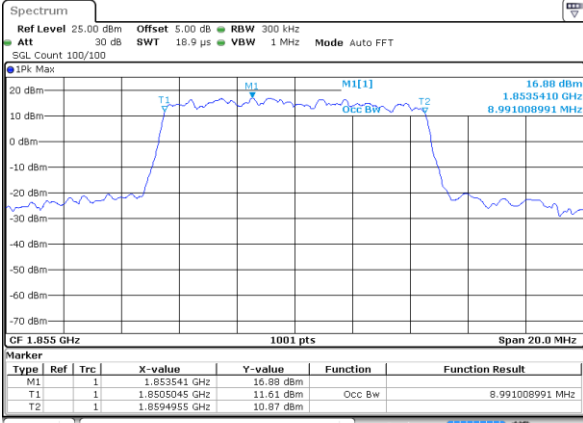

LTE Band 25

Lowest Channel / 5MHz / QPSK

Date: 7 AUG 2017 11:36:21

Lowest Channel / 5MHz / 16QAM

Date: 7 AUG 2017 11:36:42

Middle Channel / 5MHz / QPSK

Date: 7 AUG 2017 11:37:25

Middle Channel / 5MHz / 16QAM

Date: 7 AUG 2017 11:37:04

Highest Channel / 5MHz / QPSK

Date: 7 AUG 2017 11:37:46

Highest Channel / 5MHz / 16QAM

Date: 7 AUG 2017 11:38:08

LTE Band 25

Lowest Channel / 10MHz / QPSK

Date: 7 AUG 2017 11:38:29

Lowest Channel / 10MHz / 16QAM

Date: 7 AUG 2017 11:38:50

Middle Channel / 10MHz / QPSK

Date: 7 AUG 2017 11:39:32

Middle Channel / 10MHz / 16QAM

Date: 7 AUG 2017 11:39:11

Highest Channel / 10MHz / QPSK

Date: 7 AUG 2017 11:39:53