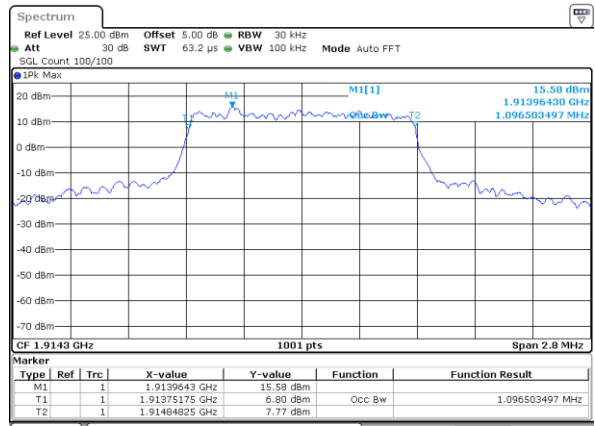

Date: 7 AUG 2017 09:26:12

LTE Band 13

Middle Channel / 10MHz / QPSK

Date: 7 AUG 2017 09:36:56

Middle Channel / 10MHz / 16QAM

Date: 7 AUG 2017 09:37:07

LTE Band 25

Lowest Channel / 1.4MHz / QPSK

Date: 7.AUG.2017 10:09:56

Lowest Channel / 1.4MHz / 16QAM

Date: 7.AUG.2017 10:10:19

Middle Channel / 1.4MHz / QPSK

Date: 7.AUG.2017 10:11:00

Middle Channel / 1.4MHz / 16QAM

Date: 7.AUG.2017 10:10:39

Highest Channel / 1.4MHz / QPSK

Date: 7.AUG.2017 10:11:19

Highest Channel / 1.4MHz / 16QAM

Date: 7.AUG.2017 10:11:41

LTE Band 25

Lowest Channel / 3MHz / QPSK

Date: 7 AUG 2017 09:55:24

Lowest Channel / 3MHz / 16QAM

Date: 7 AUG 2017 09:55:35