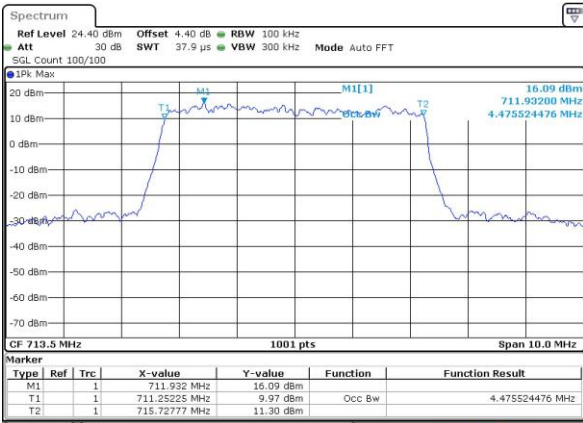

Highest Channel / 3MHz / 16QAM

Date: 4 AUG 2017 21:32:10

LTE Band 12

Lowest Channel / 5MHz / QPSK

Date: 4 AUG 2017 21:48:16

Lowest Channel / 5MHz / 16QAM

Date: 4 AUG 2017 21:48:28

Middle Channel / 5MHz / QPSK

Date: 4 AUG 2017 21:48:50

Middle Channel / 5MHz / 16QAM

Date: 4 AUG 2017 21:48:39

Highest Channel / 5MHz / QPSK

Date: 4 AUG 2017 21:49:01

Highest Channel / 5MHz / 16QAM

Date: 4 AUG 2017 21:49:12

LTE Band 12