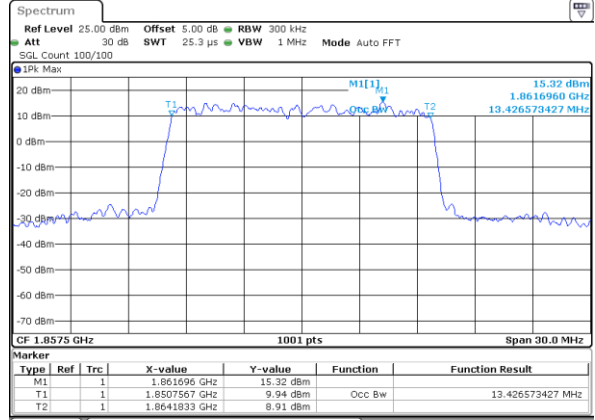

Highest Channel / 10MHz / 16QAM

Date: 7 AUG 2017 11:40:14

LTE Band 25

Lowest Channel / 15MHz / QPSK

Date: 7 AUG 2017 11:40:36

Lowest Channel / 15MHz / 16QAM

Date: 7 AUG 2017 11:40:57

Middle Channel / 15MHz / QPSK

Date: 7 AUG 2017 11:41:40

Middle Channel / 15MHz / 16QAM

Date: 7 AUG 2017 11:41:19

Highest Channel / 15MHz / QPSK

Date: 7 AUG 2017 11:42:01

Highest Channel / 15MHz / 16QAM

Date: 7 AUG 2017 11:42:22

LTE Band 25