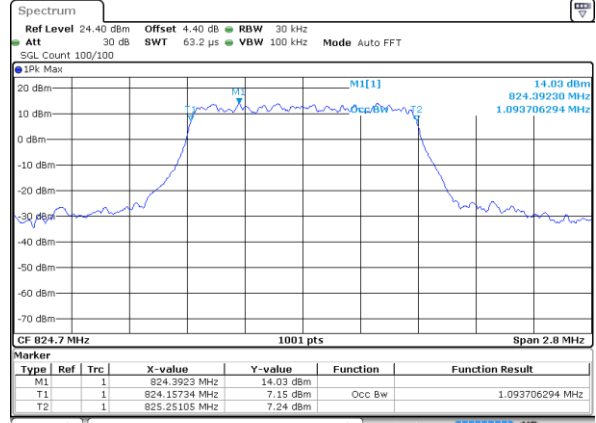

LTE Band 5

Lowest Channel / 1.4MHz / QPSK

Date: 4 SEP 2017 10:08:54

Lowest Channel / 1.4MHz / 16QAM

Date: 4 SEP 2017 10:09:05

Middle Channel / 1.4MHz / QPSK

Date: 4 SEP 2017 10:09:14

Middle Channel / 1.4MHz / 16QAM

Date: 4 SEP 2017 10:09:24

Highest Channel / 1.4MHz / QPSK

Date: 4 SEP 2017 10:09:34

Highest Channel / 1.4MHz / 16QAM

Date: 4 SEP 2017 10:09:44

LTE Band 5

Lowest Channel / 3MHz / QPSK

Date: 4 SEP 2017 10:09:54