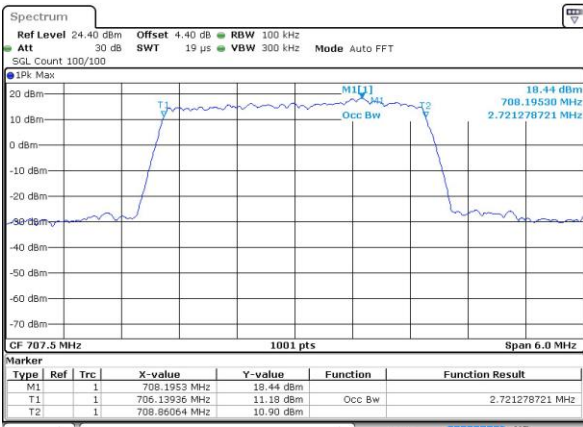

Middle Channel / 3MHz / QPSK

Date: 4 AUG 2017 21:31:48