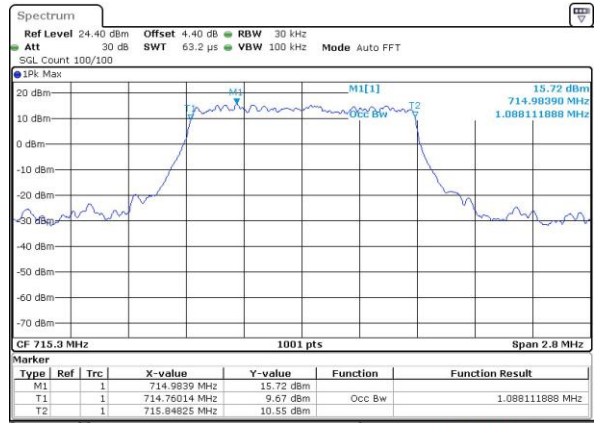

LTE Band 12

Lowest Channel / 1.4MHz / QPSK

Date: 4 AUG 2017 21:14:11

Lowest Channel / 1.4MHz / 16QAM

Date: 4 AUG 2017 21:14:22

Middle Channel / 1.4MHz / QPSK

Date: 4 AUG 2017 21:14:44

Middle Channel / 1.4MHz / 16QAM

Date: 4 AUG 2017 21:14:33

Highest Channel / 1.4MHz / QPSK

Date: 4 AUG 2017 21:14:56

Highest Channel / 1.4MHz / 16QAM

Date: 4 AUG 2017 21:15:07

LTE Band 12

Lowest Channel / 3MHz / QPSK

Date: 4 AUG 2017 21:31:14