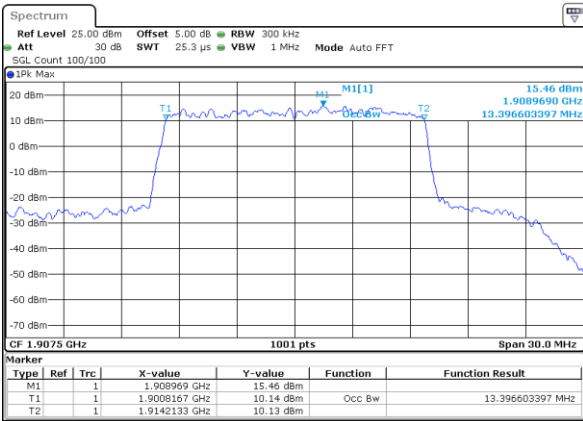

Lowest Channel / 10MHz / 16QAM

Date: 7 AUG 2017 11:38:50

Middle Channel / 10MHz / QPSK

Date: 7 AUG 2017 11:39:32

Middle Channel / 10MHz / 16QAM

Date: 7 AUG 2017 11:39:11

Highest Channel / 10MHz / QPSK

Date: 7 AUG 2017 11:39:53

Highest Channel / 10MHz / 16QAM

Date: 7 AUG 2017 11:40:14

LTE Band 25

Lowest Channel / 15MHz / QPSK

Date: 7 AUG 2017 11:40:36

Lowest Channel / 15MHz / 16QAM

Date: 7 AUG 2017 11:40:57

Middle Channel / 15MHz / QPSK

Date: 7 AUG 2017 11:41:40

Middle Channel / 15MHz / 16QAM

Date: 7 AUG 2017 11:41:19

Highest Channel / 15MHz / QPSK

Date: 7 AUG 2017 11:42:01

Highest Channel / 15MHz / 16QAM

Date: 7 AUG 2017 11:42:22

LTE Band 25