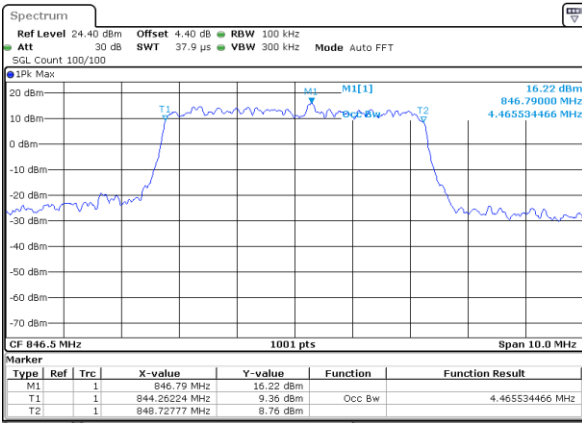

Highest Channel / 3MHz / 16QAM

Date: 4 SEP 2017 10:10:44

LTE Band 5

Lowest Channel / 5MHz / QPSK

Date: 4 SEP 2017 10:10:54

Lowest Channel / 5MHz / 16QAM

Date: 4 SEP 2017 10:11:04

Middle Channel / 5MHz / QPSK

Date: 4 SEP 2017 10:11:14

Middle Channel / 5MHz / 16QAM

Date: 4 SEP 2017 10:11:24

Highest Channel / 5MHz / QPSK

Date: 4 SEP 2017 10:11:34

Highest Channel / 5MHz / 16QAM

Date: 4 SEP 2017 10:11:44

LTE Band 5