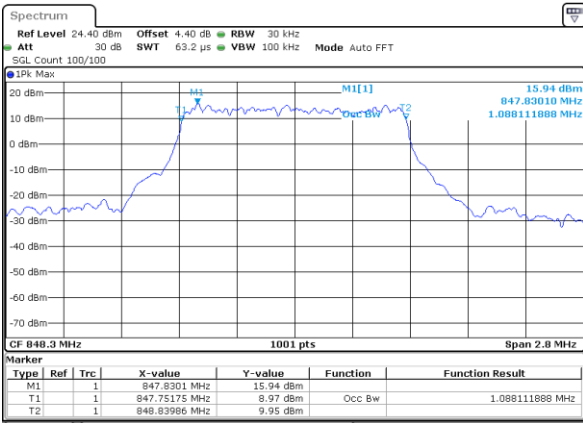

LTE Band 5

Lowest Channel / 1.4MHz / QPSK

Date: 4 SEP 2017 10:08:54

Lowest Channel / 1.4MHz / 16QAM

Date: 4 SEP 2017 10:09:05

Middle Channel / 1.4MHz / QPSK

Date: 4 SEP 2017 10:09:14

Middle Channel / 1.4MHz / 16QAM

Date: 4 SEP 2017 10:09:24

Highest Channel / 1.4MHz / QPSK

Date: 4 SEP 2017 10:09:34

Highest Channel / 1.4MHz / 16QAM

Date: 4 SEP 2017 10:09:44

LTE Band 5

Lowest Channel / 3MHz / QPSK

Date: 4 SEP 2017 10:09:54