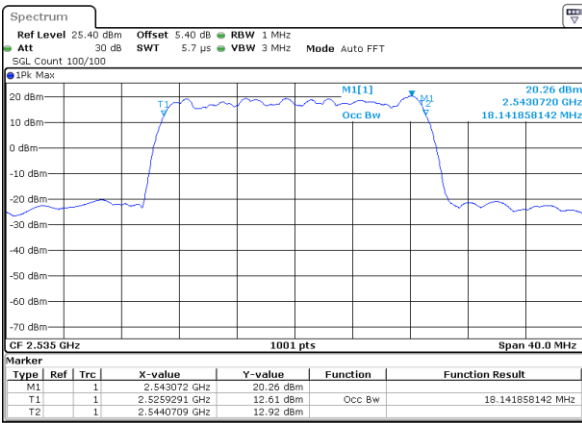

Middle Channel / 20MHz / QPSK

Date: 4 AUG 2017 22:21:13