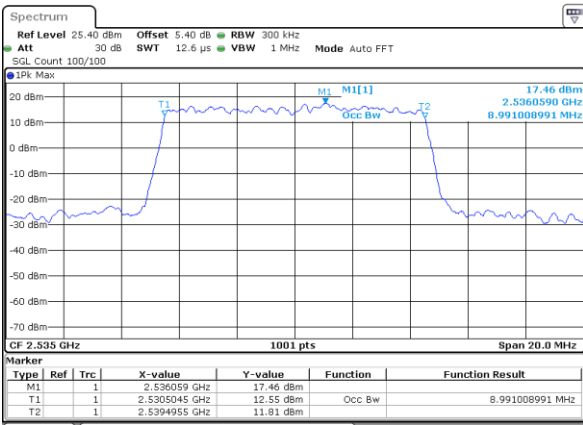

Date: 4 AUG 2017 21:29:35

LTE Band 7

Lowest Channel / 10MHz / QPSK

Date: 4 AUG 2017 21:44:21

Lowest Channel / 10MHz / 16QAM

Date: 4 AUG 2017 21:44:41

Middle Channel / 10MHz / QPSK

Date: 4 AUG 2017 21:45:21

Middle Channel / 10MHz / 16QAM

Date: 4 AUG 2017 21:45:01

Highest Channel / 10MHz / QPSK

Date: 4 AUG 2017 21:45:40

Highest Channel / 10MHz / 16QAM

Date: 4 AUG 2017 21:46:00

LTE Band 7

Lowest Channel / 15MHz / QPSK