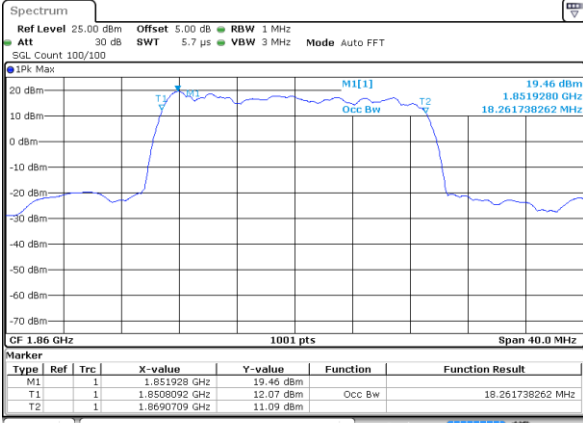

Highest Channel / 10MHz / 16QAM

Date: 7 AUG 2017 11:40:14

LTE Band 25

Lowest Channel / 15MHz / QPSK

Date: 7 AUG 2017 11:40:36

Lowest Channel / 15MHz / 16QAM

Date: 7 AUG 2017 11:40:57

Middle Channel / 15MHz / QPSK

Date: 7 AUG 2017 11:41:40

Middle Channel / 15MHz / 16QAM

Date: 7 AUG 2017 11:41:19

Highest Channel / 15MHz / QPSK

Date: 7 AUG 2017 11:42:01

Highest Channel / 15MHz / 16QAM

Date: 7 AUG 2017 11:42:22

LTE Band 25

Lowest Channel / 20MHz / QPSK

Date: 7 AUG 2017 12:10:51

Lowest Channel / 20MHz / 16QAM

Date: 7 AUG 2017 12:11:12

Middle Channel / 20MHz / QPSK

Date: 7 AUG 2017 12:11:52

Middle Channel / 20MHz / 16QAM

Date: 7 AUG 2017 12:11:32

Highest Channel / 20MHz / QPSK

Date: 7 AUG 2017 12:12:13

Highest Channel / 20MHz / 16QAM

Date: 7 AUG 2017 12:12:32

LTE Band 26

Lowest Channel / 1.4MHz / QPSK

Date: 8 AUG 2017 09:15:46

Lowest Channel / 1.4MHz / 16QAM