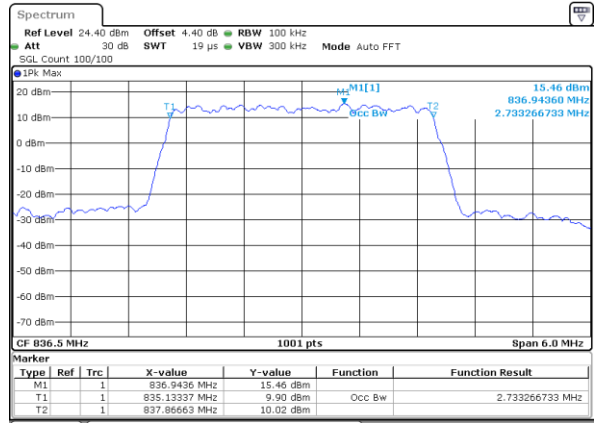

Date: 4 SEP 2017 10:09:24

Highest Channel / 1.4MHz / QPSK

Date: 4 SEP 2017 10:09:34

Highest Channel / 1.4MHz / 16QAM

Date: 4 SEP 2017 10:09:44

LTE Band 5

Lowest Channel / 3MHz / QPSK

Date: 4 SEP 2017 10:09:54

Lowest Channel / 3MHz / 16QAM

Date: 4 SEP 2017 10:10:04

Middle Channel / 3MHz / QPSK

Date: 4 SEP 2017 10:10:14

Middle Channel / 3MHz / 16QAM

Date: 4 SEP 2017 10:10:24

Highest Channel / 3MHz / QPSK

Date: 4 SEP 2017 10:10:34

Highest Channel / 3MHz / 16QAM

Date: 4 SEP 2017 10:10:44

LTE Band 5

Lowest Channel / 5MHz / QPSK

Date: 4 SEP 2017 10:10:54

Lowest Channel / 5MHz / 16QAM

Date: 4 SEP 2017 10:11:04

Middle Channel / 5MHz / QPSK

Date: 4 SEP 2017 10:11:14

Middle Channel / 5MHz / 16QAM

Date: 4 SEP 2017 10:11:24

Highest Channel / 5MHz / QPSK

Date: 4 SEP 2017 10:11:34

Highest Channel / 5MHz / 16QAM

Date: 4 SEP 2017 10:11:44

LTE Band 5