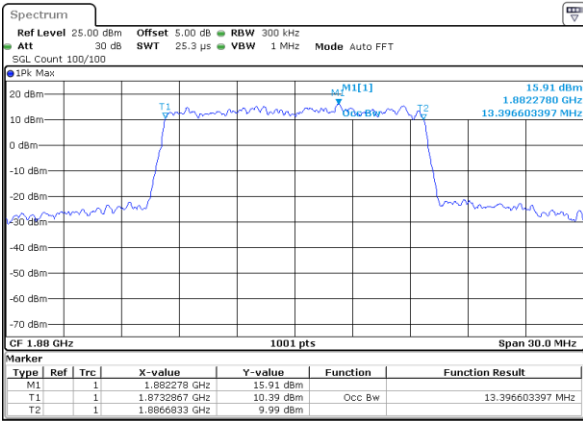

Lowest Channel / 10MHz / 16QAM

Date: 7 AUG 2017 11:38:50

Middle Channel / 10MHz / QPSK

Date: 7 AUG 2017 11:39:32

Middle Channel / 10MHz / 16QAM

Date: 7 AUG 2017 11:39:11

Highest Channel / 10MHz / QPSK

Date: 7 AUG 2017 11:39:53

Highest Channel / 10MHz / 16QAM

Date: 7 AUG 2017 11:40:14

LTE Band 25

Lowest Channel / 15MHz / QPSK

Date: 7 AUG 2017 11:40:36

Lowest Channel / 15MHz / 16QAM

Date: 7 AUG 2017 11:40:57

Middle Channel / 15MHz / QPSK

Date: 7 AUG 2017 11:41:40

Middle Channel / 15MHz / 16QAM

Date: 7 AUG 2017 11:41:19

Highest Channel / 15MHz / QPSK

Date: 7 AUG 2017 11:42:01

Highest Channel / 15MHz / 16QAM

Date: 7 AUG 2017 11:42:22

LTE Band 25