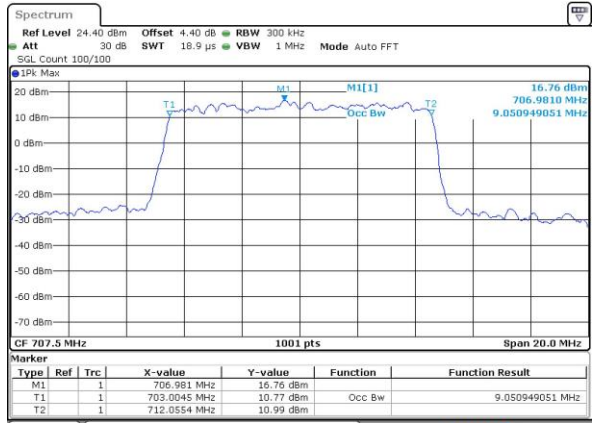

Date: 4 AUG 2017 21:48:50

Middle Channel / 5MHz / 16QAM

Date: 4 AUG 2017 21:48:39

Highest Channel / 5MHz / QPSK

Date: 4 AUG 2017 21:49:01

Highest Channel / 5MHz / 16QAM

Date: 4 AUG 2017 21:49:12

LTE Band 12

Lowest Channel / 10MHz / QPSK

Date: 4 AUG 2017 22:05:19

Lowest Channel / 10MHz / 16QAM

Date: 4 AUG 2017 22:05:30

Middle Channel / 10MHz / QPSK

Date: 4 AUG 2017 22:05:52

Middle Channel / 10MHz / 16QAM

Date: 4 AUG 2017 22:05:41

Highest Channel / 10MHz / QPSK

Date: 4 AUG 2017 22:06:03

Highest Channel / 10MHz / 16QAM

Date: 4 AUG 2017 22:06:14

LTE Band 13

Lowest Channel / 5MHz / QPSK

Date: 7 AUG 2017 09:14:34

Lowest Channel / 5MHz / 16QAM