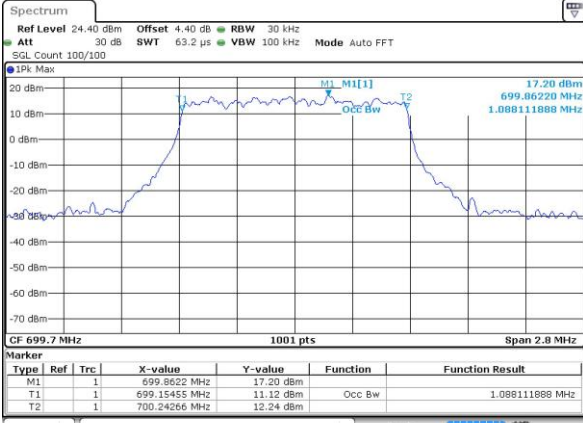

LTE Band 12

Lowest Channel / 1.4MHz / QPSK

Date: 4 AUG 2017 21:14:11