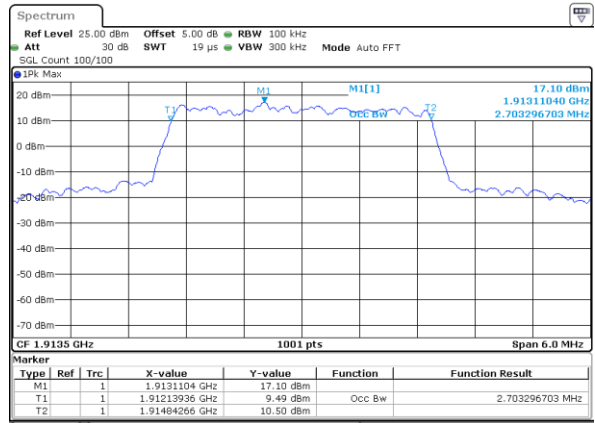

Date: 7.AUG.2017 10:11:19

Highest Channel / 1.4MHz / 16QAM

Date: 7.AUG.2017 10:11:41

LTE Band 25

Lowest Channel / 3MHz / QPSK

Date: 7 AUG 2017 09:55:24

Lowest Channel / 3MHz / 16QAM

Date: 7 AUG 2017 09:55:35

Middle Channel / 3MHz / QPSK

Date: 7 AUG 2017 10:38:17

Middle Channel / 3MHz / 16QAM

Date: 7 AUG 2017 10:38:37

Highest Channel / 3MHz / QPSK

Date: 7 AUG 2017 10:39:21

Highest Channel / 3MHz / 16QAM

Date: 7 AUG 2017 10:38:58

LTE Band 25

Lowest Channel / 5MHz / QPSK

Date: 7 AUG 2017 11:36:21

Lowest Channel / 5MHz / 16QAM

Date: 7 AUG 2017 11:36:42

Middle Channel / 5MHz / QPSK

Date: 7 AUG 2017 11:37:25

Middle Channel / 5MHz / 16QAM

Date: 7 AUG 2017 11:37:04

Highest Channel / 5MHz / QPSK

Date: 7 AUG 2017 11:37:46

Highest Channel / 5MHz / 16QAM

Date: 7 AUG 2017 11:38:08

LTE Band 25

Lowest Channel / 10MHz / QPSK

Date: 7 AUG 2017 11:38:29