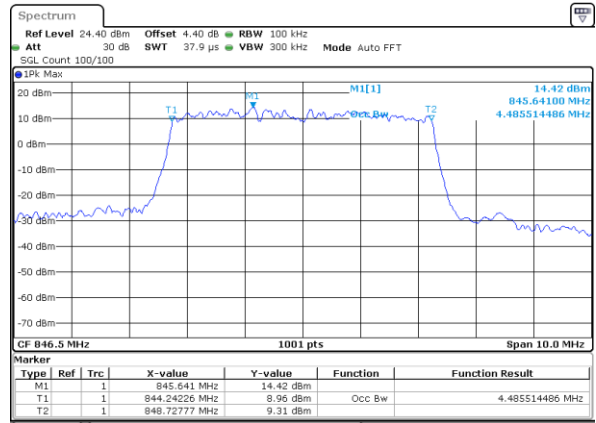

Highest Channel / 3MHz / 16QAM

Date: 4 SEP 2017 10:10:44

LTE Band 5

Lowest Channel / 5MHz / QPSK

Date: 4 SEP 2017 10:10:54

Lowest Channel / 5MHz / 16QAM

Date: 4 SEP 2017 10:11:04

Middle Channel / 5MHz / QPSK

Date: 4 SEP 2017 10:11:14

Middle Channel / 5MHz / 16QAM

Date: 4 SEP 2017 10:11:24

Highest Channel / 5MHz / QPSK

Date: 4 SEP 2017 10:11:34

Highest Channel / 5MHz / 16QAM

Date: 4 SEP 2017 10:11:44

LTE Band 5