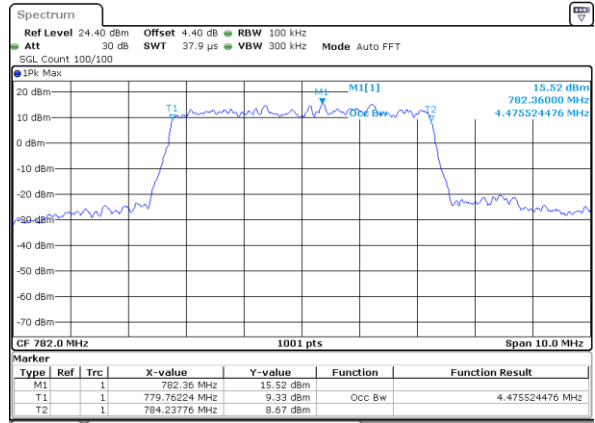

Middle Channel / 5MHz / 16QAM

Date: 7 AUG 2017 09:23:41