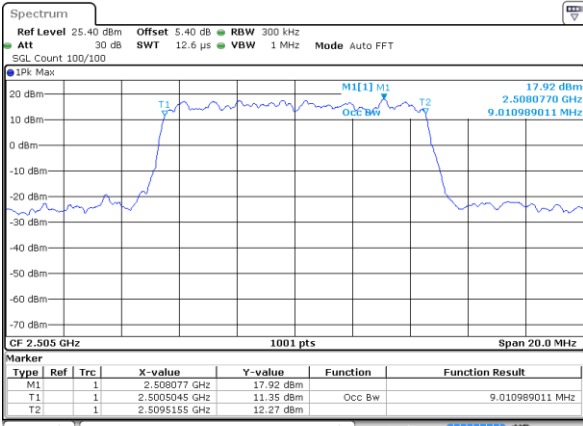

Highest Channel / 10MHz / QPSK

Date: 4 SEP 2017 10:12:33

Highest Channel / 10MHz / 16QAM

Date: 4 SEP 2017 10:12:43

LTE Band 7

Lowest Channel / 5MHz / QPSK

Date: 4 AUG 2017 21:27:56

Lowest Channel / 5MHz / 16QAM

Date: 4 AUG 2017 21:28:16

Middle Channel / 5MHz / QPSK

Date: 4 AUG 2017 21:28:56

Middle Channel / 5MHz / 16QAM

Date: 4 AUG 2017 21:28:36

Highest Channel / 5MHz / QPSK

Date: 4 AUG 2017 21:29:16

Highest Channel / 5MHz / 16QAM

Date: 4 AUG 2017 21:29:35

LTE Band 7

Lowest Channel / 10MHz / QPSK

Date: 4 AUG 2017 21:44:21

Lowest Channel / 10MHz / 16QAM

Date: 4 AUG 2017 21:44:41

Middle Channel / 10MHz / QPSK

Date: 4 AUG 2017 21:45:21