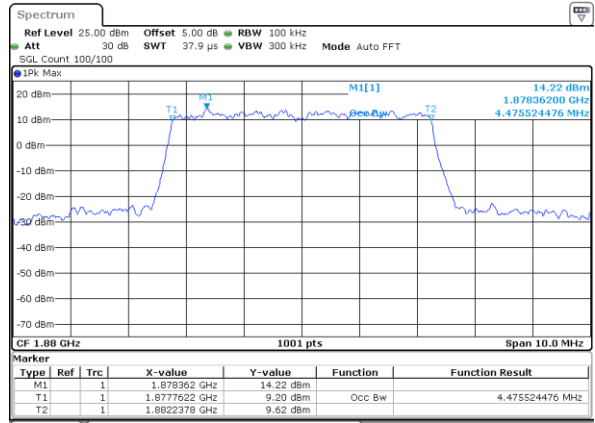

LTE Band 25

Lowest Channel / 5MHz / QPSK

Date: 7 AUG 2017 11:36:21

Lowest Channel / 5MHz / 16QAM

Date: 7 AUG 2017 11:36:42

Middle Channel / 5MHz / QPSK

Date: 7 AUG 2017 11:37:25

Middle Channel / 5MHz / 16QAM

Date: 7 AUG 2017 11:37:04

Highest Channel / 5MHz / QPSK

Date: 7 AUG 2017 11:37:46

Highest Channel / 5MHz / 16QAM

Date: 7 AUG 2017 11:38:08

LTE Band 25

Lowest Channel / 10MHz / QPSK

Date: 7 AUG 2017 11:38:29