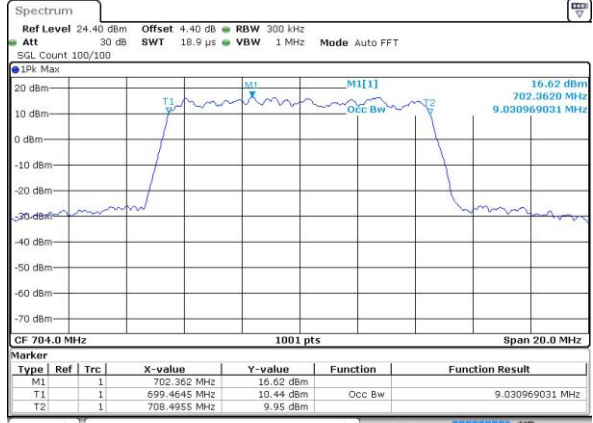

Lowest Channel / 10MHz / 16QAM

Date: 4 AUG 2017 22:05:30