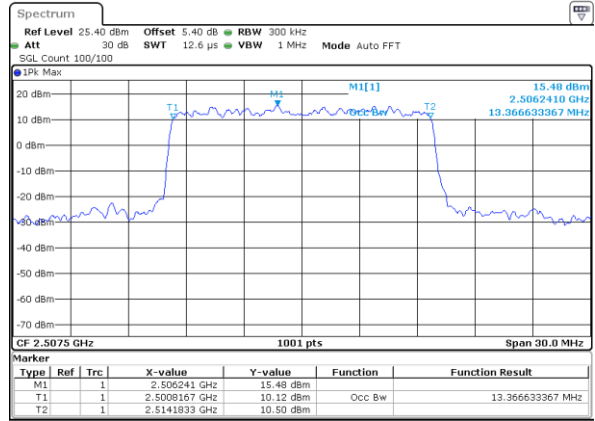

Lowest Channel / 15MHz / 16QAM

Date: 4 AUG 2017 22:00:46