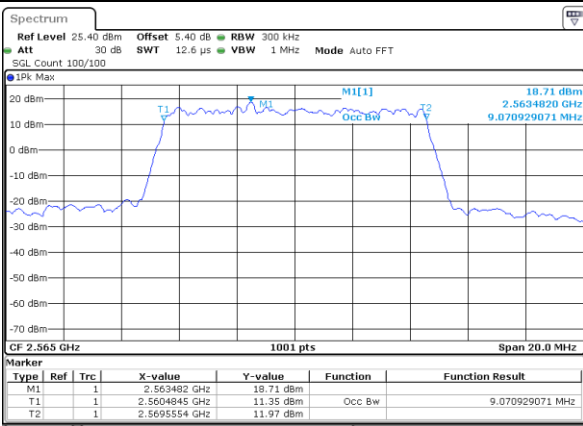

Date: 4 AUG 2017 21:29:35

LTE Band 7

Lowest Channel / 10MHz / QPSK

Date: 4 AUG 2017 21:44:21

Lowest Channel / 10MHz / 16QAM

Date: 4 AUG 2017 21:44:41

Middle Channel / 10MHz / QPSK

Date: 4 AUG 2017 21:45:21

Middle Channel / 10MHz / 16QAM

Date: 4 AUG 2017 21:45:01

Highest Channel / 10MHz / QPSK

Date: 4 AUG 2017 21:45:40

Highest Channel / 10MHz / 16QAM

Date: 4 AUG 2017 21:46:00

LTE Band 7

Lowest Channel / 15MHz / QPSK