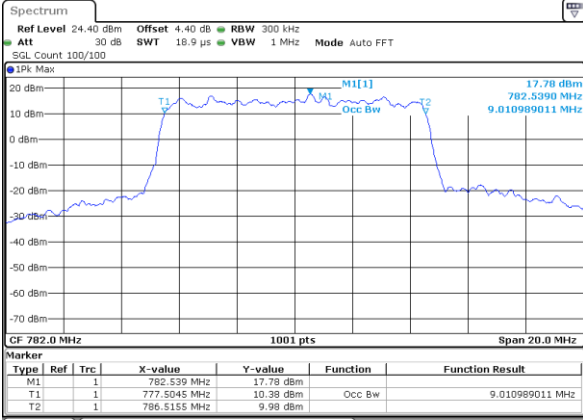

Highest Channel / 10MHz / QPSK

Date: 4 AUG 2017 22:06:03

Highest Channel / 10MHz / 16QAM

Date: 4 AUG 2017 22:06:14

LTE Band 13

Lowest Channel / 5MHz / QPSK

Date: 7 AUG 2017 09:14:34

Lowest Channel / 5MHz / 16QAM

Date: 7 AUG 2017 09:14:23

Middle Channel / 5MHz / QPSK

Date: 7 AUG 2017 09:23:31

Middle Channel / 5MHz / 16QAM

Date: 7 AUG 2017 09:23:41

Highest Channel / 5MHz / QPSK

Date: 7 AUG 2017 09:26:01

Highest Channel / 5MHz / 16QAM

Date: 7 AUG 2017 09:26:12

LTE Band 13

Middle Channel / 10MHz / QPSK

Date: 7 AUG 2017 09:36:56

Middle Channel / 10MHz / 16QAM

Date: 7 AUG 2017 09:37:07

LTE Band 25

Lowest Channel / 1.4MHz / QPSK