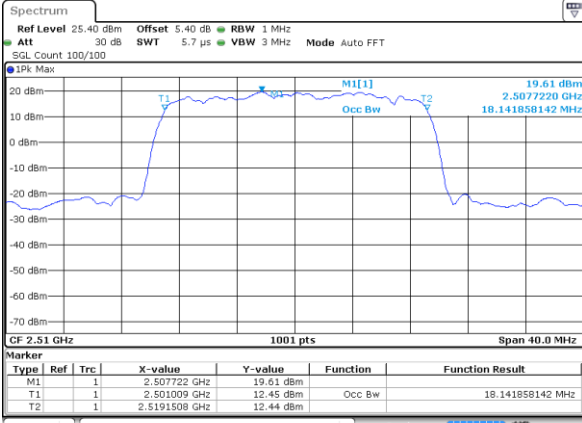

Date: 4 AUG 2017 22:02:26

Highest Channel / 15MHz / 16QAM

Date: 4 AUG 2017 22:02:06

LTE Band 7

Lowest Channel / 20MHz / QPSK

Date: 4 AUG 2017 22:20:54

Lowest Channel / 20MHz / 16QAM

Date: 4 AUG 2017 22:20:34