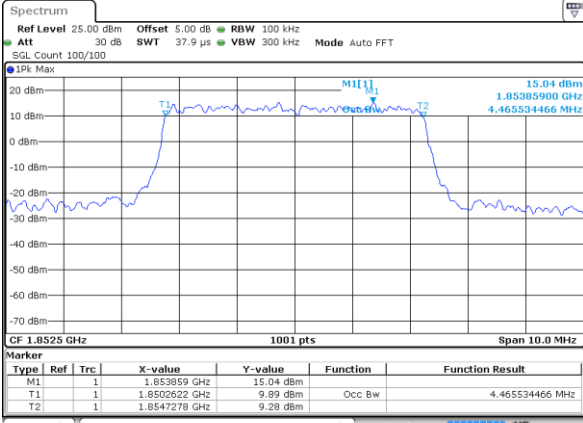

Date: 7.AUG.2017 10:11:19

Highest Channel / 1.4MHz / 16QAM

Date: 7.AUG.2017 10:11:41

LTE Band 25

Lowest Channel / 3MHz / QPSK

Date: 7 AUG 2017 09:55:24

Lowest Channel / 3MHz / 16QAM

Date: 7 AUG 2017 09:55:35

Middle Channel / 3MHz / QPSK

Date: 7 AUG 2017 10:38:17

Middle Channel / 3MHz / 16QAM

Date: 7 AUG 2017 10:38:37

Highest Channel / 3MHz / QPSK

Date: 7 AUG 2017 10:39:21

Highest Channel / 3MHz / 16QAM

Date: 7 AUG 2017 10:38:58

LTE Band 25

Lowest Channel / 5MHz / QPSK

Date: 7 AUG 2017 11:36:21

Lowest Channel / 5MHz / 16QAM

Date: 7 AUG 2017 11:36:42

Middle Channel / 5MHz / QPSK

Date: 7 AUG 2017 11:37:25

Middle Channel / 5MHz / 16QAM