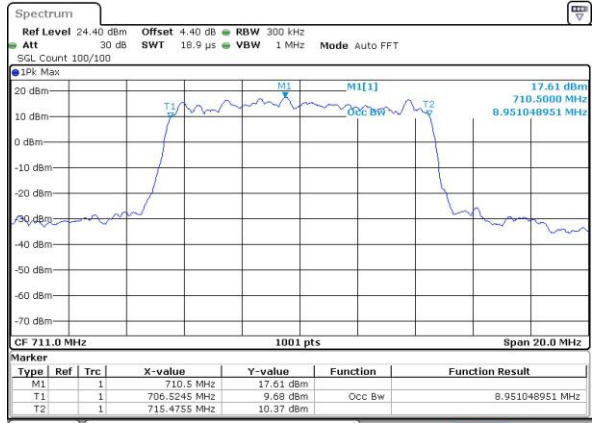

Date: 4 AUG 2017 21:48:50

Middle Channel / 5MHz / 16QAM

Date: 4 AUG 2017 21:48:39

Highest Channel / 5MHz / QPSK

Date: 4 AUG 2017 21:49:01

Highest Channel / 5MHz / 16QAM

Date: 4 AUG 2017 21:49:12

LTE Band 12

Lowest Channel / 10MHz / QPSK

Date: 4 AUG 2017 22:05:19

Lowest Channel / 10MHz / 16QAM

Date: 4 AUG 2017 22:05:30

Middle Channel / 10MHz / QPSK

Date: 4 AUG 2017 22:05:52

Middle Channel / 10MHz / 16QAM

Date: 4 AUG 2017 22:05:41

Highest Channel / 10MHz / QPSK

Date: 4 AUG 2017 22:06:03

Highest Channel / 10MHz / 16QAM

Date: 4 AUG 2017 22:06:14

LTE Band 13

Lowest Channel / 5MHz / QPSK

Date: 7 AUG 2017 09:14:34

Lowest Channel / 5MHz / 16QAM