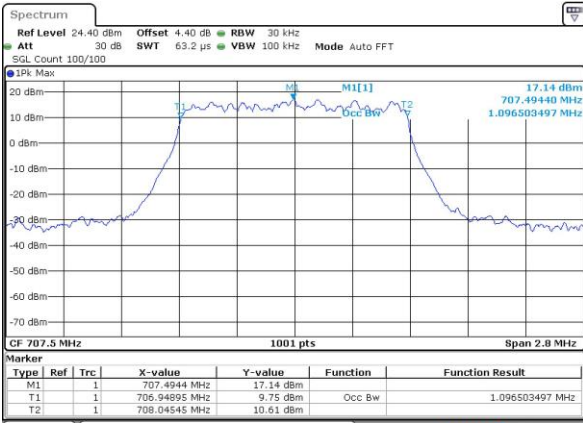

LTE Band 12

Lowest Channel / 1.4MHz / QPSK

Date: 4 AUG 2017 21:14:11

Lowest Channel / 1.4MHz / 16QAM

Date: 4 AUG 2017 21:14:22

Middle Channel / 1.4MHz / QPSK

Date: 4 AUG 2017 21:14:44

Middle Channel / 1.4MHz / 16QAM

Date: 4 AUG 2017 21:14:33

Highest Channel / 1.4MHz / QPSK

Date: 4 AUG 2017 21:14:56

Highest Channel / 1.4MHz / 16QAM

Date: 4 AUG 2017 21:15:07

LTE Band 12

Lowest Channel / 3MHz / QPSK

Date: 4 AUG 2017 21:31:14