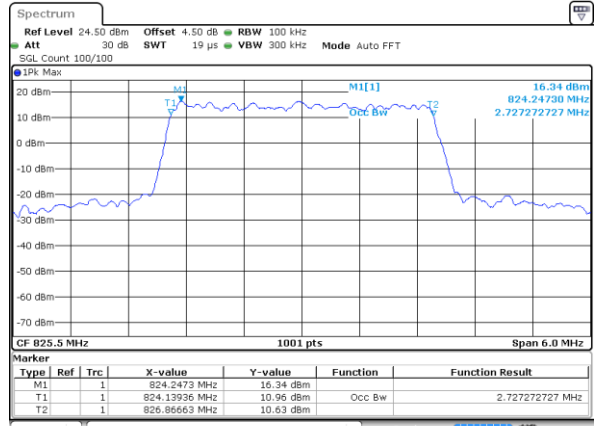

Date: 8 AUG 2017 09:35:17

LTE Band 26

Lowest Channel / 3MHz / QPSK

Date: 8 AUG 2017 10:36:54

Lowest Channel / 3MHz / 16QAM

Date: 8 AUG 2017 10:37:16

Middle Channel / 3MHz / QPSK

Date: 8 AUG 2017 10:37:56