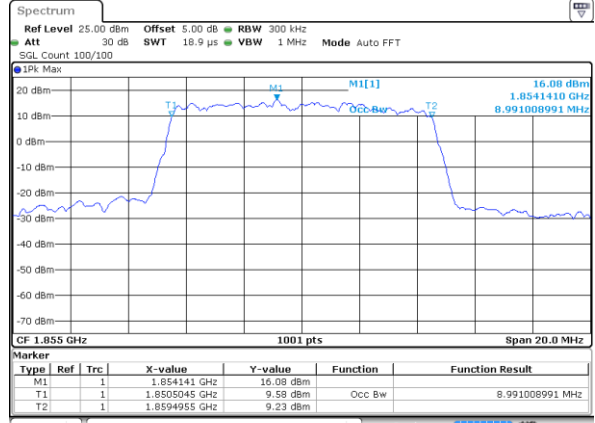

LTE Band 25

Lowest Channel / 5MHz / QPSK

Date: 7 AUG 2017 11:36:21

Lowest Channel / 5MHz / 16QAM

Date: 7 AUG 2017 11:36:42

Middle Channel / 5MHz / QPSK

Date: 7 AUG 2017 11:37:25

Middle Channel / 5MHz / 16QAM

Date: 7 AUG 2017 11:37:04

Highest Channel / 5MHz / QPSK

Date: 7 AUG 2017 11:37:46

Highest Channel / 5MHz / 16QAM

Date: 7 AUG 2017 11:38:08

LTE Band 25

Lowest Channel / 10MHz / QPSK

Date: 7 AUG 2017 11:38:29

Lowest Channel / 10MHz / 16QAM

Date: 7 AUG 2017 11:38:50

Middle Channel / 10MHz / QPSK

Date: 7 AUG 2017 11:39:32

Middle Channel / 10MHz / 16QAM

Date: 7 AUG 2017 11:39:11

Highest Channel / 10MHz / QPSK

Date: 7 AUG 2017 11:39:53