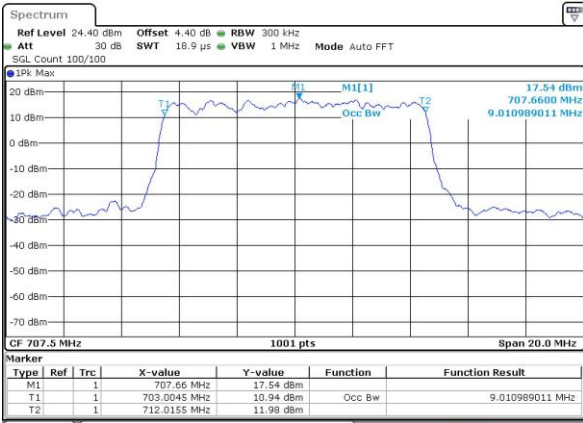

Date: 4 AUG 2017 21:48:50

Middle Channel / 5MHz / 16QAM

Date: 4 AUG 2017 21:48:39

Highest Channel / 5MHz / QPSK

Date: 4 AUG 2017 21:49:01

Highest Channel / 5MHz / 16QAM

Date: 4 AUG 2017 21:49:12

LTE Band 12

Lowest Channel / 10MHz / QPSK

Date: 4 AUG 2017 22:05:19

Lowest Channel / 10MHz / 16QAM

Date: 4 AUG 2017 22:05:30

Middle Channel / 10MHz / QPSK

Date: 4 AUG 2017 22:05:52

Middle Channel / 10MHz / 16QAM

Date: 4 AUG 2017 22:05:41

Highest Channel / 10MHz / QPSK

Date: 4 AUG 2017 22:06:03

Highest Channel / 10MHz / 16QAM

Date: 4 AUG 2017 22:06:14

LTE Band 13

Lowest Channel / 5MHz / QPSK

Date: 7 AUG 2017 09:14:34

Lowest Channel / 5MHz / 16QAM