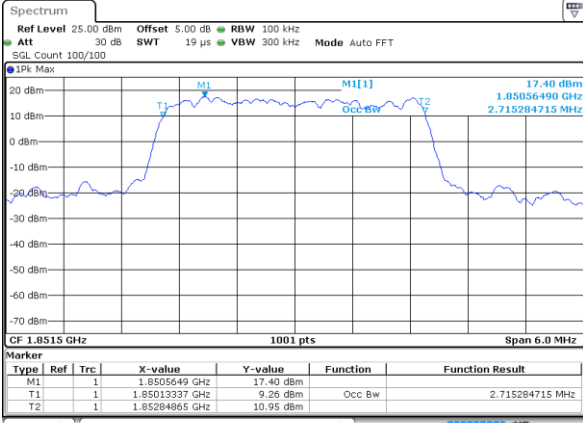

Date: 7.AUG.2017 10:09:56

Lowest Channel / 1.4MHz / 16QAM

Date: 7.AUG.2017 10:10:19

Middle Channel / 1.4MHz / QPSK

Date: 7.AUG.2017 10:11:00

Middle Channel / 1.4MHz / 16QAM

Date: 7.AUG.2017 10:10:39

Highest Channel / 1.4MHz / QPSK

Date: 7.AUG.2017 10:11:19

Highest Channel / 1.4MHz / 16QAM

Date: 7.AUG.2017 10:11:41

LTE Band 25

Lowest Channel / 3MHz / QPSK

Date: 7 AUG 2017 09:55:24

Lowest Channel / 3MHz / 16QAM

Date: 7 AUG 2017 09:55:35

Middle Channel / 3MHz / QPSK

Date: 7 AUG 2017 10:38:17

Middle Channel / 3MHz / 16QAM

Date: 7 AUG 2017 10:38:37

Highest Channel / 3MHz / QPSK

Date: 7 AUG 2017 10:39:21

Highest Channel / 3MHz / 16QAM

Date: 7 AUG 2017 10:38:58