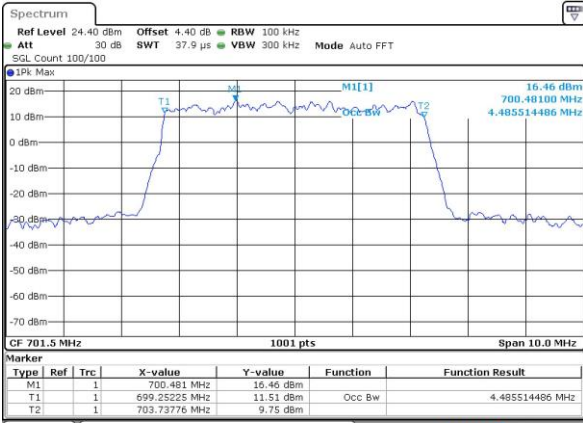

Highest Channel / 3MHz / 16QAM

Date: 4 AUG 2017 21:32:10

LTE Band 12

Lowest Channel / 5MHz / QPSK

Date: 4 AUG 2017 21:48:16

Lowest Channel / 5MHz / 16QAM

Date: 4 AUG 2017 21:48:28

Middle Channel / 5MHz / QPSK

Date: 4 AUG 2017 21:48:50

Middle Channel / 5MHz / 16QAM

Date: 4 AUG 2017 21:48:39

Highest Channel / 5MHz / QPSK

Date: 4 AUG 2017 21:49:01

Highest Channel / 5MHz / 16QAM

Date: 4 AUG 2017 21:49:12

LTE Band 12