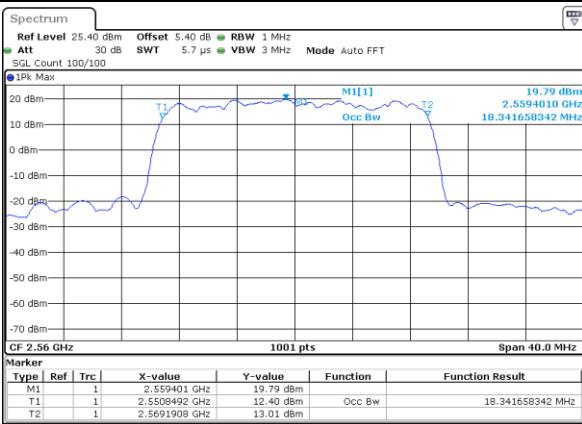

Date: 4 AUG 2017 22:02:26

Highest Channel / 15MHz / 16QAM

Date: 4 AUG 2017 22:02:06

LTE Band 7

Lowest Channel / 20MHz / QPSK

Date: 4 AUG 2017 22:20:54

Lowest Channel / 20MHz / 16QAM

Date: 4 AUG 2017 22:20:34

Middle Channel / 20MHz / QPSK

Date: 4 AUG 2017 22:21:13

Middle Channel / 20MHz / 16QAM

Date: 4 AUG 2017 22:21:33

Highest Channel / 20MHz / QPSK

Date: 4 AUG 2017 22:22:13

Highest Channel / 20MHz / 16QAM

Date: 4 AUG 2017 22:21:53