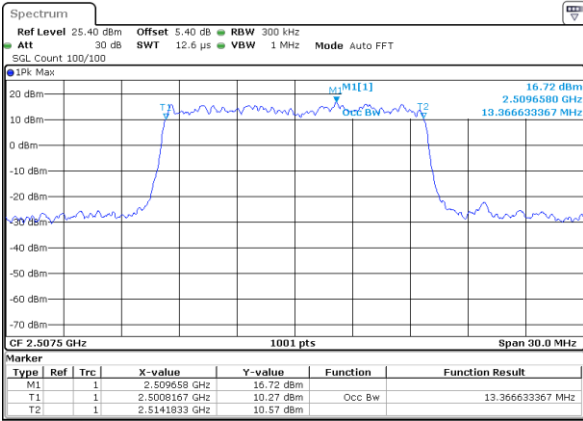

Date: 4 AUG 2017 21:29:35

LTE Band 7

Lowest Channel / 10MHz / QPSK

Date: 4 AUG 2017 21:44:21

Lowest Channel / 10MHz / 16QAM

Date: 4 AUG 2017 21:44:41

Middle Channel / 10MHz / QPSK

Date: 4 AUG 2017 21:45:21

Middle Channel / 10MHz / 16QAM

Date: 4 AUG 2017 21:45:01

Highest Channel / 10MHz / QPSK

Date: 4 AUG 2017 21:45:40

Highest Channel / 10MHz / 16QAM

Date: 4 AUG 2017 21:46:00

LTE Band 7

Lowest Channel / 15MHz / QPSK

Date: 4 AUG 2017 22:01:06

Lowest Channel / 15MHz / 16QAM

Date: 4 AUG 2017 22:00:46

Middle Channel / 15MHz / QPSK

Date: 4 AUG 2017 22:01:26

Middle Channel / 15MHz / 16QAM

Date: 4 AUG 2017 22:01:46

Highest Channel / 15MHz / QPSK