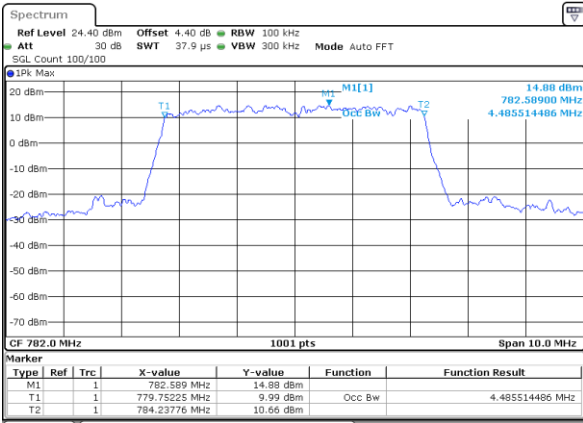

Lowest Channel / 10MHz / QPSK

Date: 4 AUG 2017 22:05:19

Lowest Channel / 10MHz / 16QAM

Date: 4 AUG 2017 22:05:30

Middle Channel / 10MHz / QPSK

Date: 4 AUG 2017 22:05:52

Middle Channel / 10MHz / 16QAM

Date: 4 AUG 2017 22:05:41

Highest Channel / 10MHz / QPSK

Date: 4 AUG 2017 22:06:03

Highest Channel / 10MHz / 16QAM

Date: 4 AUG 2017 22:06:14

LTE Band 13

Lowest Channel / 5MHz / QPSK

Date: 7 AUG 2017 09:14:34

Lowest Channel / 5MHz / 16QAM

Date: 7 AUG 2017 09:14:23

Middle Channel / 5MHz / QPSK

Date: 7 AUG 2017 09:23:31

Middle Channel / 5MHz / 16QAM

Date: 7 AUG 2017 09:23:41

Highest Channel / 5MHz / QPSK

Date: 7 AUG 2017 09:26:01

Highest Channel / 5MHz / 16QAM