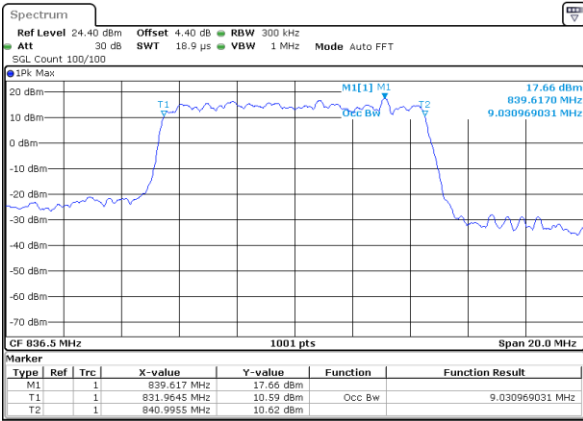

Date: 4 SEP 2017 10:11:14

Middle Channel / 5MHz / 16QAM

Date: 4 SEP 2017 10:11:24

Highest Channel / 5MHz / QPSK

Date: 4 SEP 2017 10:11:34

Highest Channel / 5MHz / 16QAM

Date: 4 SEP 2017 10:11:44

LTE Band 5

Lowest Channel / 10MHz / QPSK

Date: 4 SEP 2017 10:11:54

Lowest Channel / 10MHz / 16QAM

Date: 4 SEP 2017 10:12:04

Middle Channel / 10MHz / QPSK

Date: 4 SEP 2017 10:12:14

Middle Channel / 10MHz / 16QAM

Date: 4 SEP 2017 10:12:23

Highest Channel / 10MHz / QPSK

Date: 4 SEP 2017 10:12:33

Highest Channel / 10MHz / 16QAM

Date: 4 SEP 2017 10:12:43

LTE Band 7

Lowest Channel / 5MHz / QPSK

Date: 4 AUG 2017 21:27:56

Lowest Channel / 5MHz / 16QAM