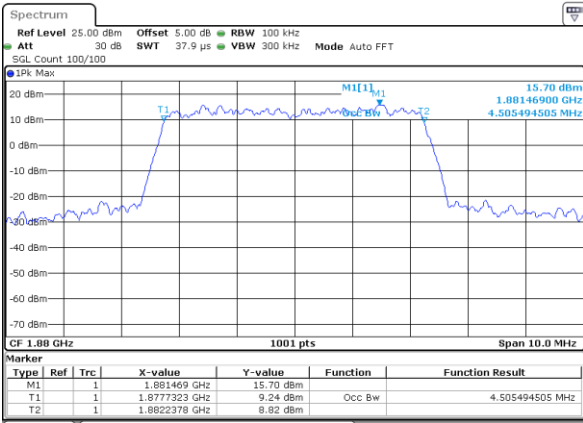

Middle Channel / 3MHz / QPSK

Date: 7 AUG 2017 10:38:17

Middle Channel / 3MHz / 16QAM

Date: 7 AUG 2017 10:38:37

Highest Channel / 3MHz / QPSK

Date: 7 AUG 2017 10:39:21

Highest Channel / 3MHz / 16QAM

Date: 7 AUG 2017 10:38:58

LTE Band 25

Lowest Channel / 5MHz / QPSK

Date: 7 AUG 2017 11:36:21

Lowest Channel / 5MHz / 16QAM

Date: 7 AUG 2017 11:36:42

Middle Channel / 5MHz / QPSK

Date: 7 AUG 2017 11:37:25

Middle Channel / 5MHz / 16QAM

Date: 7 AUG 2017 11:37:04

Highest Channel / 5MHz / QPSK

Date: 7 AUG 2017 11:37:46

Highest Channel / 5MHz / 16QAM

Date: 7 AUG 2017 11:38:08

LTE Band 25

Lowest Channel / 10MHz / QPSK

Date: 7 AUG 2017 11:38:29