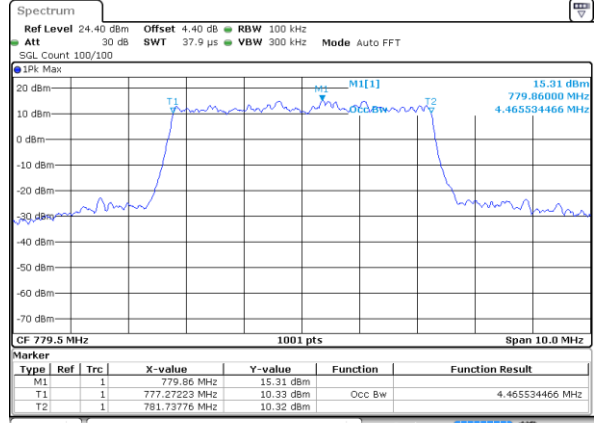

Highest Channel / 10MHz / QPSK

Date: 4 AUG 2017 22:06:03

Highest Channel / 10MHz / 16QAM

Date: 4 AUG 2017 22:06:14

LTE Band 13

Lowest Channel / 5MHz / QPSK

Date: 7 AUG 2017 09:14:34

Lowest Channel / 5MHz / 16QAM