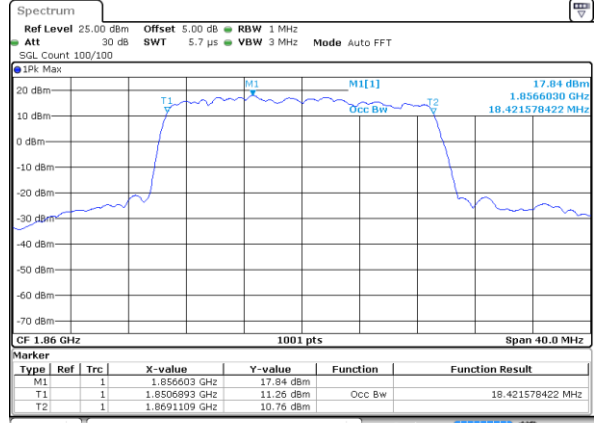

Highest Channel / 10MHz / 16QAM

Date: 7 AUG 2017 11:40:14

LTE Band 25

Lowest Channel / 15MHz / QPSK

Date: 7 AUG 2017 11:40:36

Lowest Channel / 15MHz / 16QAM

Date: 7 AUG 2017 11:40:57

Middle Channel / 15MHz / QPSK

Date: 7 AUG 2017 11:41:40

Middle Channel / 15MHz / 16QAM

Date: 7 AUG 2017 11:41:19

Highest Channel / 15MHz / QPSK

Date: 7 AUG 2017 11:42:01

Highest Channel / 15MHz / 16QAM

Date: 7 AUG 2017 11:42:22

LTE Band 25

Lowest Channel / 20MHz / QPSK

Date: 7 AUG 2017 12:10:51

Lowest Channel / 20MHz / 16QAM

Date: 7 AUG 2017 12:11:12

Middle Channel / 20MHz / QPSK

Date: 7 AUG 2017 12:11:52

Middle Channel / 20MHz / 16QAM

Date: 7 AUG 2017 12:11:32