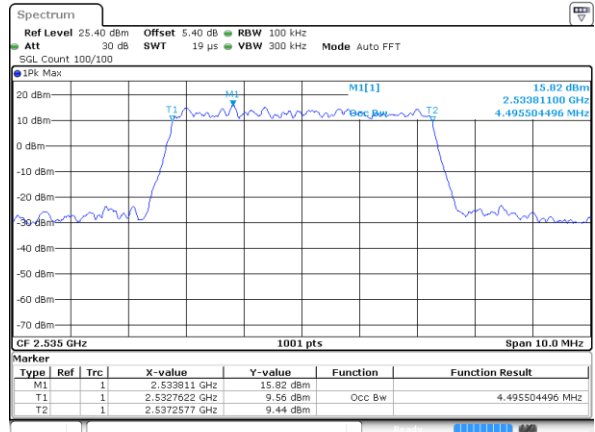

Middle Channel / 5MHz / 16QAM

Date: 4 AUG 2017 21:28:36