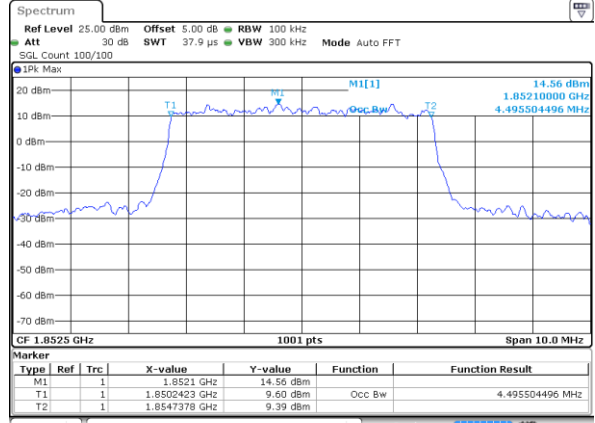

Date: 7.AUG.2017 10:11:19

Highest Channel / 1.4MHz / 16QAM

Date: 7.AUG.2017 10:11:41

LTE Band 25

Lowest Channel / 3MHz / QPSK

Date: 7 AUG 2017 09:55:24

Lowest Channel / 3MHz / 16QAM

Date: 7 AUG 2017 09:55:35

Middle Channel / 3MHz / QPSK

Date: 7 AUG 2017 10:38:17

Middle Channel / 3MHz / 16QAM

Date: 7 AUG 2017 10:38:37

Highest Channel / 3MHz / QPSK

Date: 7 AUG 2017 10:39:21

Highest Channel / 3MHz / 16QAM

Date: 7 AUG 2017 10:38:58

LTE Band 25

Lowest Channel / 5MHz / QPSK

Date: 7 AUG 2017 11:36:21

Lowest Channel / 5MHz / 16QAM

Date: 7 AUG 2017 11:36:42

Middle Channel / 5MHz / QPSK

Date: 7 AUG 2017 11:37:25

Middle Channel / 5MHz / 16QAM