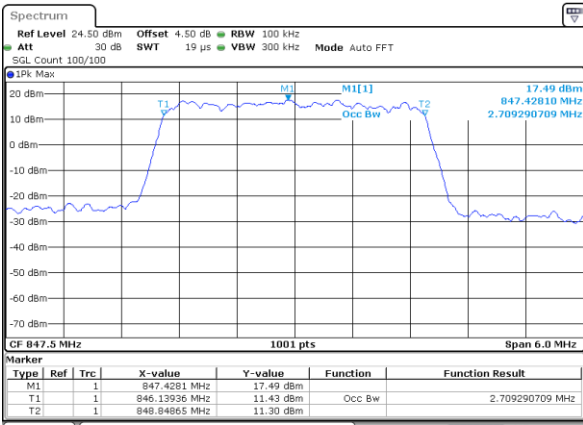

Highest Channel / 3MHz / QPSK

Date: 8 AUG 2017 10:38:16