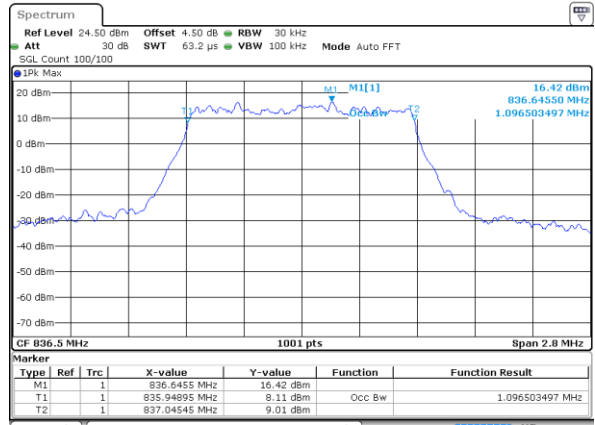

Lowest Channel / 20MHz / QPSK

Date: 7 AUG 2017 12:10:51

Lowest Channel / 20MHz / 16QAM

Date: 7 AUG 2017 12:11:12

Middle Channel / 20MHz / QPSK

Date: 7 AUG 2017 12:11:52

Middle Channel / 20MHz / 16QAM

Date: 7 AUG 2017 12:11:32

Highest Channel / 20MHz / QPSK

Date: 7 AUG 2017 12:12:13

Highest Channel / 20MHz / 16QAM

Date: 7 AUG 2017 12:12:32

LTE Band 26

Lowest Channel / 1.4MHz / QPSK

Date: 8 AUG 2017 09:15:46

Lowest Channel / 1.4MHz / 16QAM

Date: 8 AUG 2017 09:33:56

Middle Channel / 1.4MHz / QPSK

Date: 8 AUG 2017 09:34:37

Middle Channel / 1.4MHz / 16QAM

Date: 8 AUG 2017 09:34:18

Highest Channel / 1.4MHz / QPSK

Date: 8 AUG 2017 09:34:57

Highest Channel / 1.4MHz / 16QAM