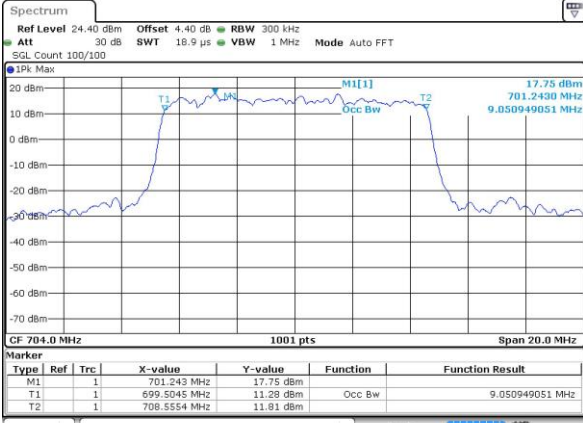

LTE Band 12

Lowest Channel / 10MHz / QPSK

Date: 4 AUG 2017 22:05:19