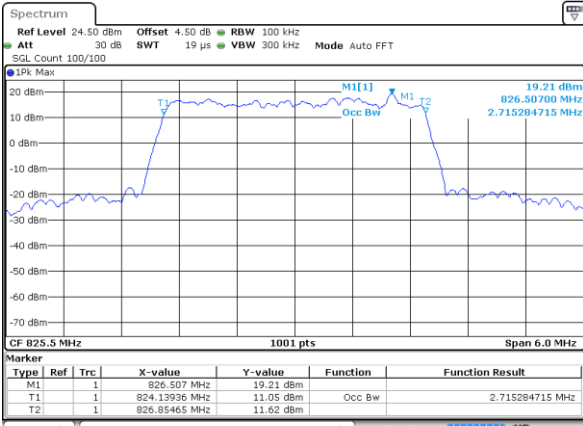

Highest Channel / 20MHz / QPSK

Date: 7 AUG 2017 12:12:13

Highest Channel / 20MHz / 16QAM

Date: 7 AUG 2017 12:12:32

LTE Band 26

Lowest Channel / 1.4MHz / QPSK

Date: 8 AUG 2017 09:15:46

Lowest Channel / 1.4MHz / 16QAM

Date: 8 AUG 2017 09:33:56

Middle Channel / 1.4MHz / QPSK

Date: 8 AUG 2017 09:34:37

Middle Channel / 1.4MHz / 16QAM

Date: 8 AUG 2017 09:34:18

Highest Channel / 1.4MHz / QPSK

Date: 8 AUG 2017 09:34:57

Highest Channel / 1.4MHz / 16QAM

Date: 8 AUG 2017 09:35:17

LTE Band 26

Lowest Channel / 3MHz / QPSK

Date: 8 AUG 2017 10:36:54

Lowest Channel / 3MHz / 16QAM

Date: 8 AUG 2017 10:37:16

Middle Channel / 3MHz / QPSK

Date: 8 AUG 2017 10:37:56