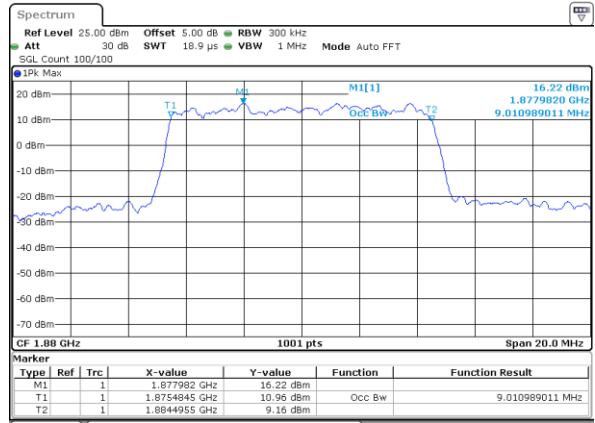

Date: 7 AUG 2017 11:37:04

Highest Channel / 5MHz / QPSK

Date: 7 AUG 2017 11:37:46

Highest Channel / 5MHz / 16QAM

Date: 7 AUG 2017 11:38:08

LTE Band 25

Lowest Channel / 10MHz / QPSK

Date: 7 AUG 2017 11:38:29

Lowest Channel / 10MHz / 16QAM

Date: 7 AUG 2017 11:38:50

Middle Channel / 10MHz / QPSK

Date: 7 AUG 2017 11:39:32

Middle Channel / 10MHz / 16QAM

Date: 7 AUG 2017 11:39:11

Highest Channel / 10MHz / QPSK

Date: 7 AUG 2017 11:39:53

Highest Channel / 10MHz / 16QAM

Date: 7 AUG 2017 11:40:14

LTE Band 25

Lowest Channel / 15MHz / QPSK

Date: 7 AUG 2017 11:40:36

Lowest Channel / 15MHz / 16QAM

Date: 7 AUG 2017 11:40:57

Middle Channel / 15MHz / QPSK