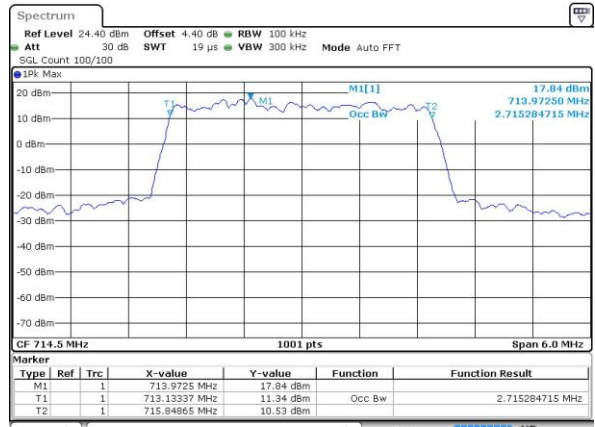

Date: 4 AUG 2017 21:14:33

Highest Channel / 1.4MHz / QPSK

Date: 4 AUG 2017 21:14:56

Highest Channel / 1.4MHz / 16QAM

Date: 4 AUG 2017 21:15:07

LTE Band 12

Lowest Channel / 3MHz / QPSK

Date: 4 AUG 2017 21:31:14

Lowest Channel / 3MHz / 16QAM

Date: 4 AUG 2017 21:31:25

Middle Channel / 3MHz / QPSK

Date: 4 AUG 2017 21:31:48

Middle Channel / 3MHz / 16QAM

Date: 4 AUG 2017 21:31:37

Highest Channel / 3MHz / QPSK

Date: 4 AUG 2017 21:31:59

Highest Channel / 3MHz / 16QAM

Date: 4 AUG 2017 21:32:10

LTE Band 12

Lowest Channel / 5MHz / QPSK

Date: 4 AUG 2017 21:48:16

Lowest Channel / 5MHz / 16QAM

Date: 4 AUG 2017 21:48:28

Middle Channel / 5MHz / QPSK