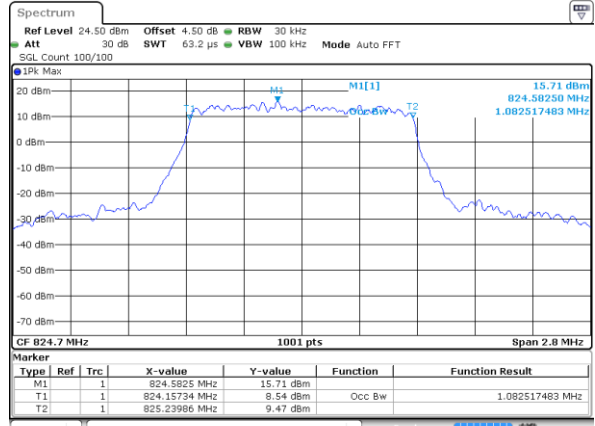

Lowest Channel / 20MHz / QPSK

Date: 7 AUG 2017 12:10:51

Lowest Channel / 20MHz / 16QAM

Date: 7 AUG 2017 12:11:12

Middle Channel / 20MHz / QPSK

Date: 7 AUG 2017 12:11:52

Middle Channel / 20MHz / 16QAM

Date: 7 AUG 2017 12:11:32

Highest Channel / 20MHz / QPSK

Date: 7 AUG 2017 12:12:13

Highest Channel / 20MHz / 16QAM

Date: 7 AUG 2017 12:12:32

LTE Band 26

Lowest Channel / 1.4MHz / QPSK

Date: 8 AUG 2017 09:15:46

Lowest Channel / 1.4MHz / 16QAM

Date: 8 AUG 2017 09:33:56

Middle Channel / 1.4MHz / QPSK

Date: 8 AUG 2017 09:34:37

Middle Channel / 1.4MHz / 16QAM

Date: 8 AUG 2017 09:34:18

Highest Channel / 1.4MHz / QPSK

Date: 8 AUG 2017 09:34:57

Highest Channel / 1.4MHz / 16QAM