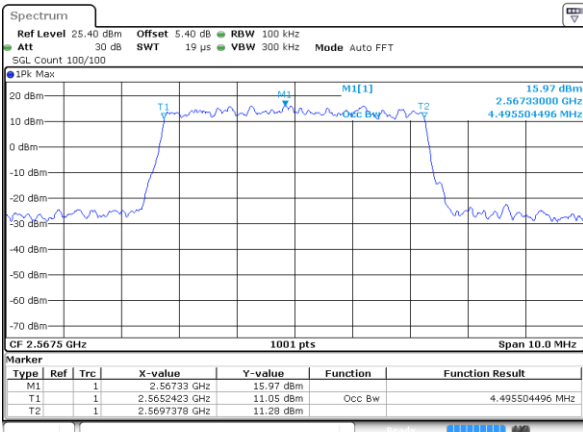

Highest Channel / 10MHz / QPSK

Date: 4 SEP 2017 10:12:33

Highest Channel / 10MHz / 16QAM

Date: 4 SEP 2017 10:12:43

LTE Band 7

Lowest Channel / 5MHz / QPSK

Date: 4 AUG 2017 21:27:56

Lowest Channel / 5MHz / 16QAM

Date: 4 AUG 2017 21:28:16

Middle Channel / 5MHz / QPSK

Date: 4 AUG 2017 21:28:56

Middle Channel / 5MHz / 16QAM

Date: 4 AUG 2017 21:28:36

Highest Channel / 5MHz / QPSK

Date: 4 AUG 2017 21:29:16

Highest Channel / 5MHz / 16QAM

Date: 4 AUG 2017 21:29:35

LTE Band 7

Lowest Channel / 10MHz / QPSK

Date: 4 AUG 2017 21:44:21

Lowest Channel / 10MHz / 16QAM

Date: 4 AUG 2017 21:44:41

Middle Channel / 10MHz / QPSK

Date: 4 AUG 2017 21:45:21