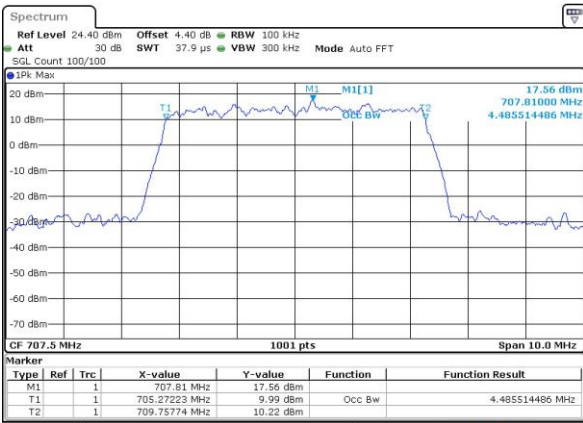

Highest Channel / 3MHz / 16QAM

Date: 4 AUG 2017 21:32:10

LTE Band 12

Lowest Channel / 5MHz / QPSK

Date: 4 AUG 2017 21:48:16

Lowest Channel / 5MHz / 16QAM

Date: 4 AUG 2017 21:48:28

Middle Channel / 5MHz / QPSK

Date: 4 AUG 2017 21:48:50

Middle Channel / 5MHz / 16QAM

Date: 4 AUG 2017 21:48:39

Highest Channel / 5MHz / QPSK

Date: 4 AUG 2017 21:49:01

Highest Channel / 5MHz / 16QAM

Date: 4 AUG 2017 21:49:12

LTE Band 12