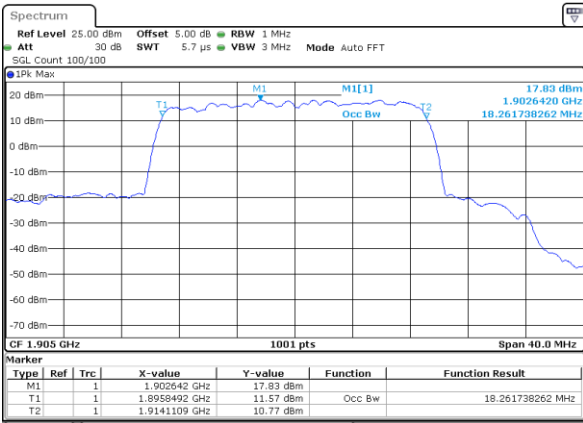

Date: 7 AUG 2017 11:41:40

Middle Channel / 15MHz / 16QAM

Date: 7 AUG 2017 11:41:19

Highest Channel / 15MHz / QPSK

Date: 7 AUG 2017 11:42:01

Highest Channel / 15MHz / 16QAM

Date: 7 AUG 2017 11:42:22

LTE Band 25

Lowest Channel / 20MHz / QPSK

Date: 7 AUG 2017 12:10:51

Lowest Channel / 20MHz / 16QAM

Date: 7 AUG 2017 12:11:12

Middle Channel / 20MHz / QPSK

Date: 7 AUG 2017 12:11:52

Middle Channel / 20MHz / 16QAM

Date: 7 AUG 2017 12:11:32

Highest Channel / 20MHz / QPSK

Date: 7 AUG 2017 12:12:13

Highest Channel / 20MHz / 16QAM

Date: 7 AUG 2017 12:12:32

LTE Band 26

Lowest Channel / 1.4MHz / QPSK

Date: 8 AUG 2017 09:15:46

Lowest Channel / 1.4MHz / 16QAM