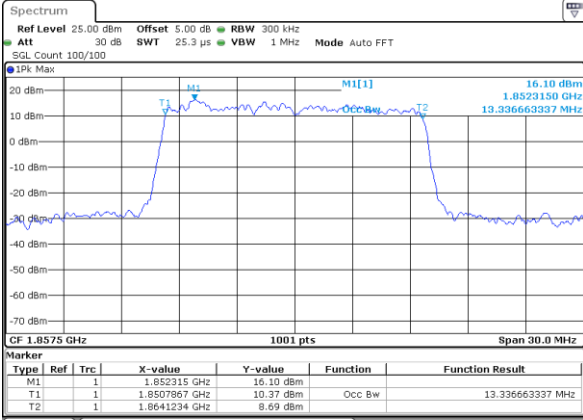

Lowest Channel / 10MHz / 16QAM

Date: 7 AUG 2017 11:38:50

Middle Channel / 10MHz / QPSK

Date: 7 AUG 2017 11:39:32

Middle Channel / 10MHz / 16QAM

Date: 7 AUG 2017 11:39:11

Highest Channel / 10MHz / QPSK

Date: 7 AUG 2017 11:39:53

Highest Channel / 10MHz / 16QAM

Date: 7 AUG 2017 11:40:14

LTE Band 25

Lowest Channel / 15MHz / QPSK

Date: 7 AUG 2017 11:40:36

Lowest Channel / 15MHz / 16QAM

Date: 7 AUG 2017 11:40:57

Middle Channel / 15MHz / QPSK

Date: 7 AUG 2017 11:41:40

Middle Channel / 15MHz / 16QAM

Date: 7 AUG 2017 11:41:19

Highest Channel / 15MHz / QPSK

Date: 7 AUG 2017 11:42:01

Highest Channel / 15MHz / 16QAM

Date: 7 AUG 2017 11:42:22

LTE Band 25