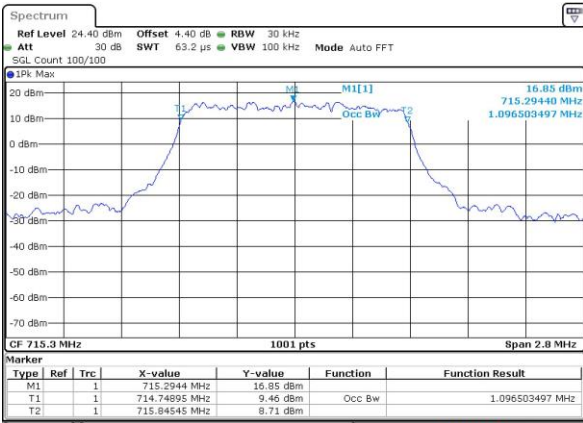

LTE Band 12

Lowest Channel / 1.4MHz / QPSK

Date: 4 AUG 2017 21:14:11

Lowest Channel / 1.4MHz / 16QAM

Date: 4 AUG 2017 21:14:22

Middle Channel / 1.4MHz / QPSK

Date: 4 AUG 2017 21:14:44

Middle Channel / 1.4MHz / 16QAM

Date: 4 AUG 2017 21:14:33

Highest Channel / 1.4MHz / QPSK

Date: 4 AUG 2017 21:14:56

Highest Channel / 1.4MHz / 16QAM

Date: 4 AUG 2017 21:15:07

LTE Band 12

Lowest Channel / 3MHz / QPSK

Date: 4 AUG 2017 21:31:14