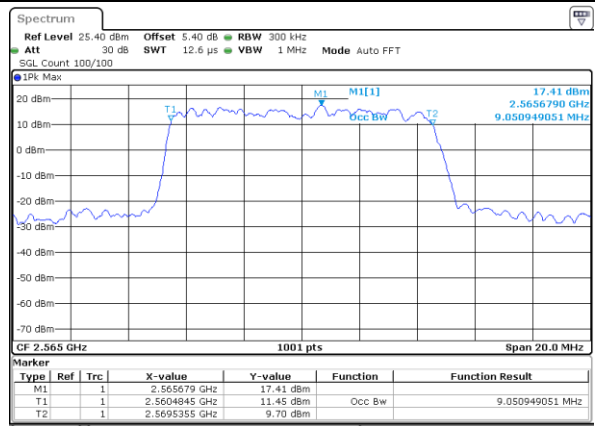

Date: 4 AUG 2017 21:29:35

LTE Band 7

Lowest Channel / 10MHz / QPSK

Date: 4 AUG 2017 21:44:21

Lowest Channel / 10MHz / 16QAM

Date: 4 AUG 2017 21:44:41

Middle Channel / 10MHz / QPSK

Date: 4 AUG 2017 21:45:21

Middle Channel / 10MHz / 16QAM

Date: 4 AUG 2017 21:45:01

Highest Channel / 10MHz / QPSK

Date: 4 AUG 2017 21:45:40

Highest Channel / 10MHz / 16QAM

Date: 4 AUG 2017 21:46:00

LTE Band 7

Lowest Channel / 15MHz / QPSK