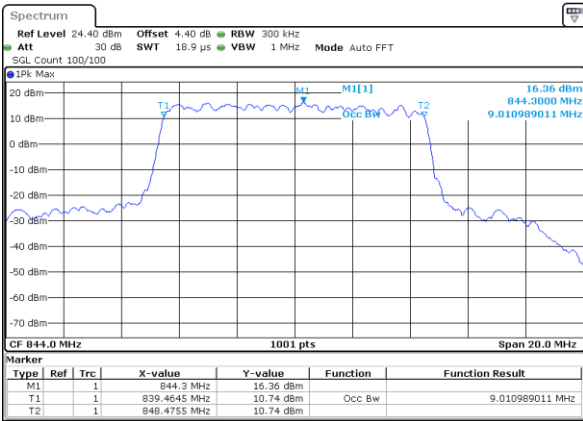

Date: 4 SEP 2017 10:11:14

Middle Channel / 5MHz / 16QAM

Date: 4 SEP 2017 10:11:24

Highest Channel / 5MHz / QPSK

Date: 4 SEP 2017 10:11:34

Highest Channel / 5MHz / 16QAM

Date: 4 SEP 2017 10:11:44

LTE Band 5

Lowest Channel / 10MHz / QPSK

Date: 4 SEP 2017 10:11:54

Lowest Channel / 10MHz / 16QAM

Date: 4 SEP 2017 10:12:04

Middle Channel / 10MHz / QPSK

Date: 4 SEP 2017 10:12:14

Middle Channel / 10MHz / 16QAM

Date: 4 SEP 2017 10:12:23

Highest Channel / 10MHz / QPSK

Date: 4 SEP 2017 10:12:33

Highest Channel / 10MHz / 16QAM

Date: 4 SEP 2017 10:12:43

LTE Band 7

Lowest Channel / 5MHz / QPSK

Date: 4 AUG 2017 21:27:56

Lowest Channel / 5MHz / 16QAM