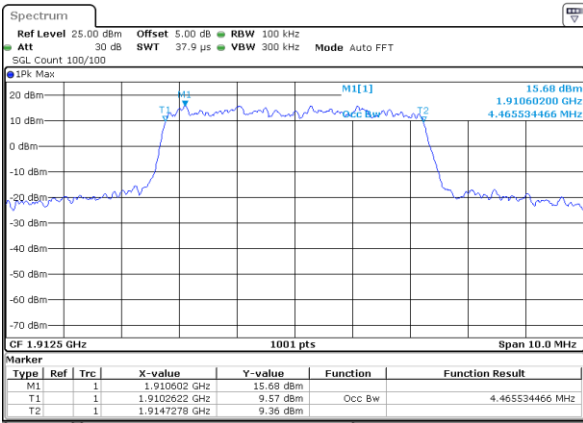

Middle Channel / 3MHz / QPSK

Date: 7 AUG 2017 10:38:17

Middle Channel / 3MHz / 16QAM

Date: 7 AUG 2017 10:38:37

Highest Channel / 3MHz / QPSK

Date: 7 AUG 2017 10:39:21

Highest Channel / 3MHz / 16QAM

Date: 7 AUG 2017 10:38:58

LTE Band 25

Lowest Channel / 5MHz / QPSK

Date: 7 AUG 2017 11:36:21

Lowest Channel / 5MHz / 16QAM

Date: 7 AUG 2017 11:36:42

Middle Channel / 5MHz / QPSK

Date: 7 AUG 2017 11:37:25

Middle Channel / 5MHz / 16QAM

Date: 7 AUG 2017 11:37:04

Highest Channel / 5MHz / QPSK

Date: 7 AUG 2017 11:37:46

Highest Channel / 5MHz / 16QAM

Date: 7 AUG 2017 11:38:08

LTE Band 25

Lowest Channel / 10MHz / QPSK

Date: 7 AUG 2017 11:38:29