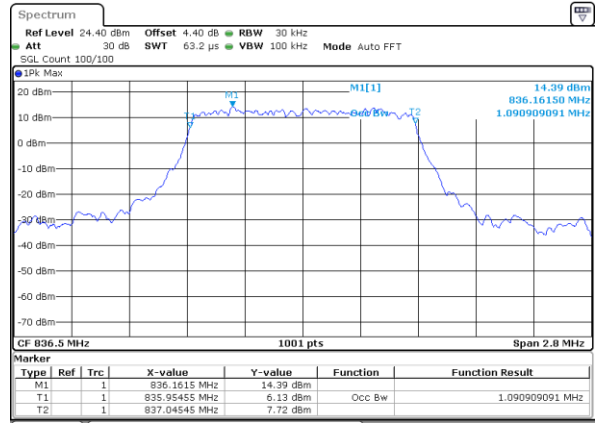

LTE Band 5

Lowest Channel / 1.4MHz / QPSK

Date: 4 SEP 2017 10:08:54

Lowest Channel / 1.4MHz / 16QAM

Date: 4 SEP 2017 10:09:05

Middle Channel / 1.4MHz / QPSK

Date: 4 SEP 2017 10:09:14

Middle Channel / 1.4MHz / 16QAM

Date: 4 SEP 2017 10:09:24

Highest Channel / 1.4MHz / QPSK

Date: 4 SEP 2017 10:09:34

Highest Channel / 1.4MHz / 16QAM

Date: 4 SEP 2017 10:09:44

LTE Band 5

Lowest Channel / 3MHz / QPSK

Date: 4 SEP 2017 10:09:54