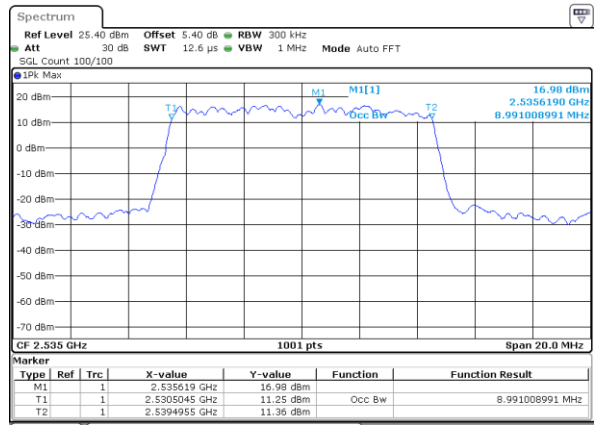

Highest Channel / 10MHz / QPSK

Date: 4 SEP 2017 10:12:33

Highest Channel / 10MHz / 16QAM

Date: 4 SEP 2017 10:12:43

LTE Band 7

Lowest Channel / 5MHz / QPSK

Date: 4 AUG 2017 21:27:56

Lowest Channel / 5MHz / 16QAM

Date: 4 AUG 2017 21:29:35

LTE Band 7

Lowest Channel / 10MHz / QPSK

Date: 4 AUG 2017 21:44:21

Lowest Channel / 10MHz / 16QAM

Date: 4 AUG 2017 21:44:41

Middle Channel / 10MHz / QPSK

Date: 4 AUG 2017 21:45:21

Middle Channel / 10MHz / 16QAM

Date: 4 AUG 2017 21:45:01

Highest Channel / 10MHz / QPSK

Date: 4 AUG 2017 21:45:40

Highest Channel / 10MHz / 16QAM

Date: 4 AUG 2017 21:46:00

LTE Band 7

Lowest Channel / 15MHz / QPSK