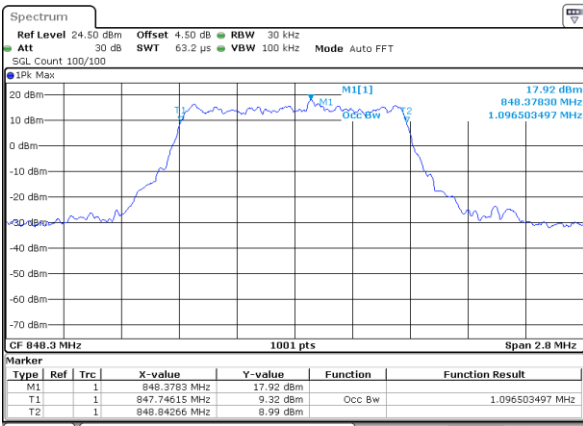

Highest Channel / 20MHz / QPSK

Date: 7 AUG 2017 12:12:13

Highest Channel / 20MHz / 16QAM

Date: 7 AUG 2017 12:12:32

LTE Band 26

Lowest Channel / 1.4MHz / QPSK

Date: 8 AUG 2017 09:15:46

Lowest Channel / 1.4MHz / 16QAM

Date: 8 AUG 2017 09:33:56

Middle Channel / 1.4MHz / QPSK

Date: 8 AUG 2017 09:34:37

Middle Channel / 1.4MHz / 16QAM

Date: 8 AUG 2017 09:34:18

Highest Channel / 1.4MHz / QPSK

Date: 8 AUG 2017 09:34:57

Highest Channel / 1.4MHz / 16QAM

Date: 8 AUG 2017 09:35:17

LTE Band 26

Lowest Channel / 3MHz / QPSK

Date: 8 AUG 2017 10:36:54

Lowest Channel / 3MHz / 16QAM

Date: 8 AUG 2017 10:37:16

Middle Channel / 3MHz / QPSK

Date: 8 AUG 2017 10:37:56