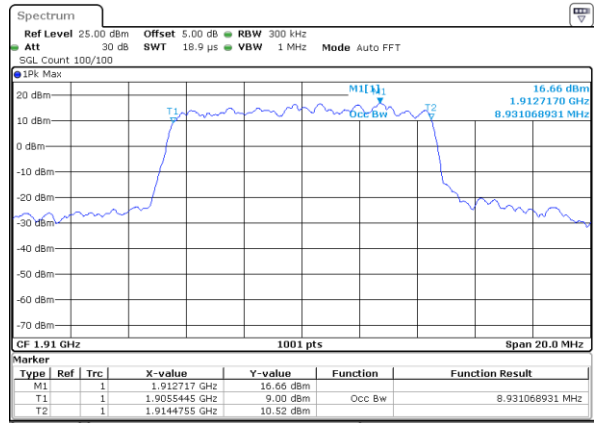

Date: 7 AUG 2017 11:37:04

Highest Channel / 5MHz / QPSK

Date: 7 AUG 2017 11:37:46

Highest Channel / 5MHz / 16QAM

Date: 7 AUG 2017 11:38:08

LTE Band 25

Lowest Channel / 10MHz / QPSK

Date: 7 AUG 2017 11:38:29

Lowest Channel / 10MHz / 16QAM

Date: 7 AUG 2017 11:38:50

Middle Channel / 10MHz / QPSK

Date: 7 AUG 2017 11:39:32

Middle Channel / 10MHz / 16QAM

Date: 7 AUG 2017 11:39:11

Highest Channel / 10MHz / QPSK

Date: 7 AUG 2017 11:39:53

Highest Channel / 10MHz / 16QAM

Date: 7 AUG 2017 11:40:14

LTE Band 25

Lowest Channel / 15MHz / QPSK

Date: 7 AUG 2017 11:40:36

Lowest Channel / 15MHz / 16QAM

Date: 7 AUG 2017 11:40:57

Middle Channel / 15MHz / QPSK