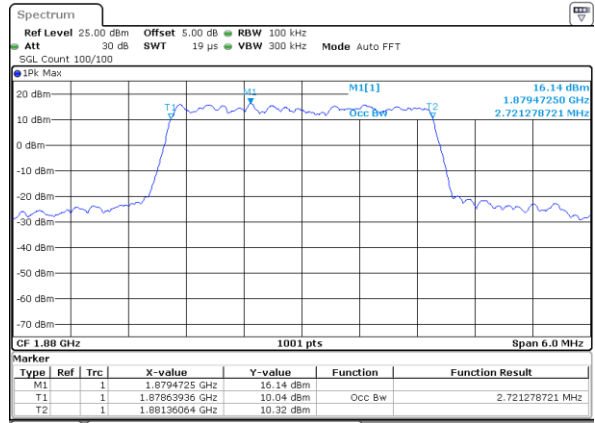

Date: 7.AUG.2017 10:09:56

Lowest Channel / 1.4MHz / 16QAM

Date: 7.AUG.2017 10:10:19

Middle Channel / 1.4MHz / QPSK

Date: 7.AUG.2017 10:11:00

Middle Channel / 1.4MHz / 16QAM

Date: 7.AUG.2017 10:10:39

Highest Channel / 1.4MHz / QPSK

Date: 7.AUG.2017 10:11:19

Highest Channel / 1.4MHz / 16QAM

Date: 7.AUG.2017 10:11:41

LTE Band 25

Lowest Channel / 3MHz / QPSK

Date: 7 AUG 2017 09:55:24

Lowest Channel / 3MHz / 16QAM

Date: 7 AUG 2017 09:55:35

Middle Channel / 3MHz / QPSK

Date: 7 AUG 2017 10:38:17

Middle Channel / 3MHz / 16QAM

Date: 7 AUG 2017 10:38:37

Highest Channel / 3MHz / QPSK

Date: 7 AUG 2017 10:39:21

Highest Channel / 3MHz / 16QAM

Date: 7 AUG 2017 10:38:58