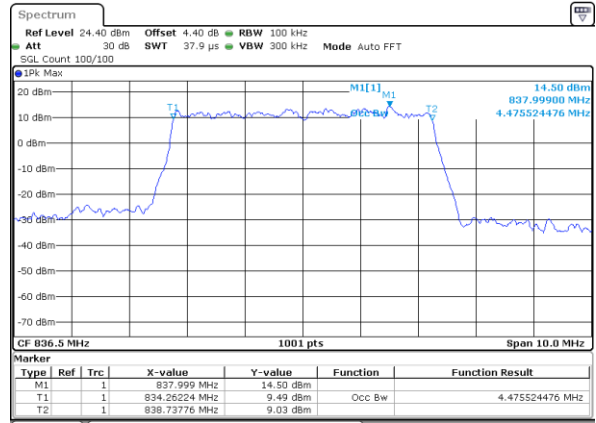

Highest Channel / 3MHz / 16QAM

Date: 4 SEP 2017 10:10:44

LTE Band 5

Lowest Channel / 5MHz / QPSK

Date: 4 SEP 2017 10:10:54

Lowest Channel / 5MHz / 16QAM

Date: 4 SEP 2017 10:11:04

Middle Channel / 5MHz / QPSK

Date: 4 SEP 2017 10:11:14

Middle Channel / 5MHz / 16QAM

Date: 4 SEP 2017 10:11:24

Highest Channel / 5MHz / QPSK

Date: 4 SEP 2017 10:11:34

Highest Channel / 5MHz / 16QAM

Date: 4 SEP 2017 10:11:44

LTE Band 5