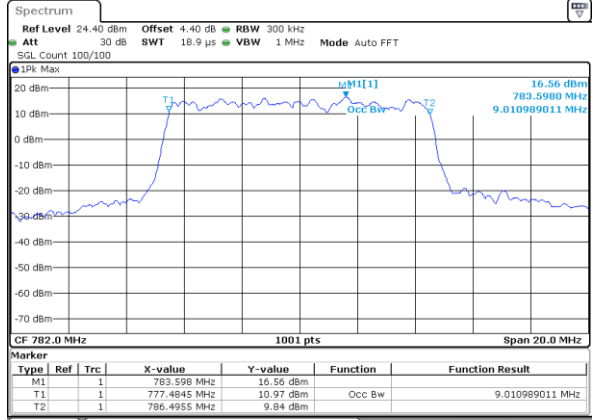

Date: 7 AUG 2017 09:26:12

LTE Band 13

Middle Channel / 10MHz / QPSK

Date: 7 AUG 2017 09:36:56

Middle Channel / 10MHz / 16QAM

Date: 7 AUG 2017 09:37:07

LTE Band 25

Lowest Channel / 1.4MHz / QPSK

Date: 7.AUG.2017 10:09:56

Lowest Channel / 1.4MHz / 16QAM

Date: 7.AUG.2017 10:10:19

Middle Channel / 1.4MHz / QPSK

Date: 7.AUG.2017 10:11:00

Middle Channel / 1.4MHz / 16QAM

Date: 7.AUG.2017 10:10:39

Highest Channel / 1.4MHz / QPSK