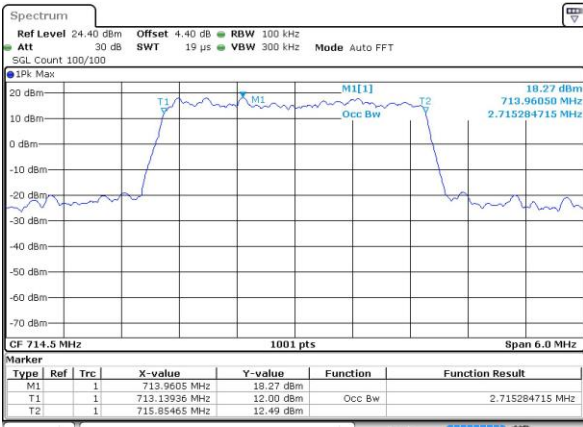

Date: 4 AUG 2017 21:14:33

Highest Channel / 1.4MHz / QPSK

Date: 4 AUG 2017 21:14:56

Highest Channel / 1.4MHz / 16QAM

Date: 4 AUG 2017 21:15:07

LTE Band 12

Lowest Channel / 3MHz / QPSK

Date: 4 AUG 2017 21:31:14

Lowest Channel / 3MHz / 16QAM

Date: 4 AUG 2017 21:31:25

Middle Channel / 3MHz / QPSK

Date: 4 AUG 2017 21:31:48

Middle Channel / 3MHz / 16QAM

Date: 4 AUG 2017 21:31:37

Highest Channel / 3MHz / QPSK

Date: 4 AUG 2017 21:31:59

Highest Channel / 3MHz / 16QAM

Date: 4 AUG 2017 21:32:10

LTE Band 12

Lowest Channel / 5MHz / QPSK

Date: 4 AUG 2017 21:48:16

Lowest Channel / 5MHz / 16QAM

Date: 4 AUG 2017 21:48:28

Middle Channel / 5MHz / QPSK