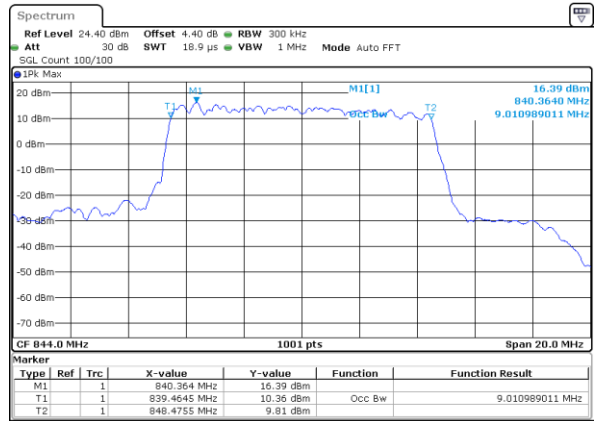

Date: 4 SEP 2017 10:11:14

Middle Channel / 5MHz / 16QAM

Date: 4 SEP 2017 10:11:24

Highest Channel / 5MHz / QPSK

Date: 4 SEP 2017 10:11:34

Highest Channel / 5MHz / 16QAM

Date: 4 SEP 2017 10:11:44

LTE Band 5

Lowest Channel / 10MHz / QPSK

Date: 4 SEP 2017 10:11:54

Lowest Channel / 10MHz / 16QAM

Date: 4 SEP 2017 10:12:04

Middle Channel / 10MHz / QPSK

Date: 4 SEP 2017 10:12:14

Middle Channel / 10MHz / 16QAM

Date: 4 SEP 2017 10:12:23

Highest Channel / 10MHz / QPSK

Date: 4 SEP 2017 10:12:33

Highest Channel / 10MHz / 16QAM

Date: 4 SEP 2017 10:12:43

LTE Band 7

Lowest Channel / 5MHz / QPSK

Date: 4 AUG 2017 21:27:56

Lowest Channel / 5MHz / 16QAM