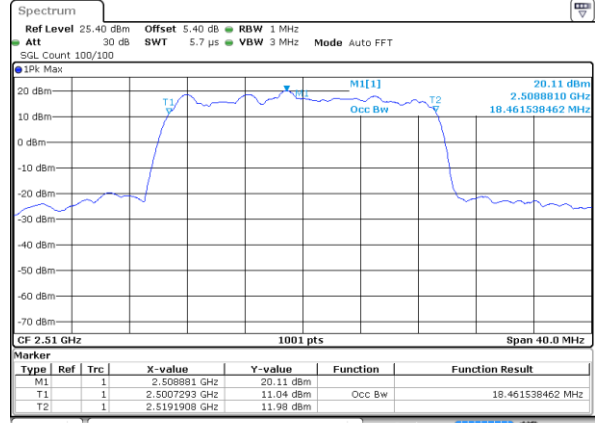

Date: 4 AUG 2017 22:02:26

Highest Channel / 15MHz / 16QAM

Date: 4 AUG 2017 22:02:06

LTE Band 7

Lowest Channel / 20MHz / QPSK

Date: 4 AUG 2017 22:20:54

Lowest Channel / 20MHz / 16QAM

Date: 4 AUG 2017 22:20:34