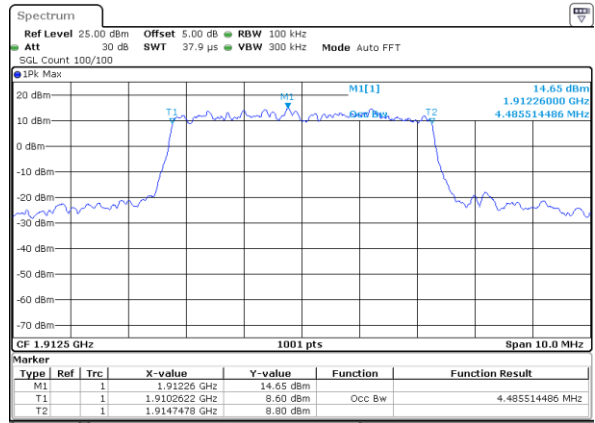

LTE Band 25

Lowest Channel / 5MHz / QPSK

Date: 7 AUG 2017 11:36:21

Lowest Channel / 5MHz / 16QAM

Date: 7 AUG 2017 11:36:42

Middle Channel / 5MHz / QPSK

Date: 7 AUG 2017 11:37:25

Middle Channel / 5MHz / 16QAM

Date: 7 AUG 2017 11:37:04

Highest Channel / 5MHz / QPSK

Date: 7 AUG 2017 11:37:46

Highest Channel / 5MHz / 16QAM

Date: 7 AUG 2017 11:38:08

LTE Band 25

Lowest Channel / 10MHz / QPSK

Date: 7 AUG 2017 11:38:29