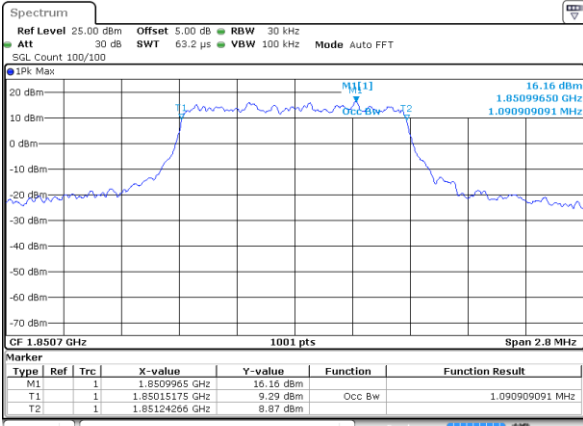

Date: 7 AUG 2017 09:26:12

LTE Band 13

Middle Channel / 10MHz / QPSK

Date: 7 AUG 2017 09:36:56

Middle Channel / 10MHz / 16QAM

Date: 7 AUG 2017 09:37:07

LTE Band 25

Lowest Channel / 1.4MHz / QPSK

Date: 7.AUG.2017 10:09:56

Lowest Channel / 1.4MHz / 16QAM

Date: 7.AUG.2017 10:10:19

Middle Channel / 1.4MHz / QPSK

Date: 7.AUG.2017 10:11:00

Middle Channel / 1.4MHz / 16QAM

Date: 7.AUG.2017 10:10:39

Highest Channel / 1.4MHz / QPSK