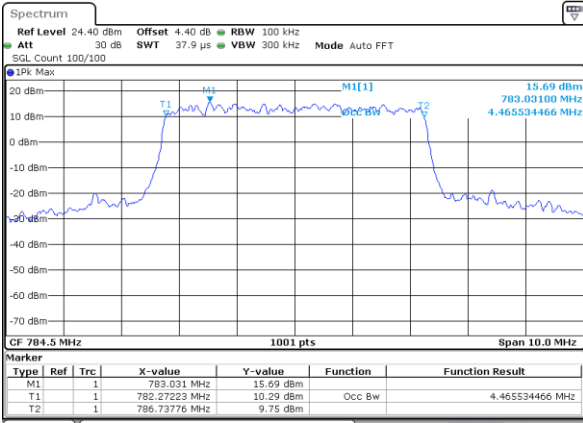

Highest Channel / 10MHz / QPSK

Date: 4 AUG 2017 22:06:03

Highest Channel / 10MHz / 16QAM

Date: 4 AUG 2017 22:06:14

LTE Band 13

Lowest Channel / 5MHz / QPSK

Date: 7 AUG 2017 09:14:34

Lowest Channel / 5MHz / 16QAM

Date: 7 AUG 2017 09:14:23

Middle Channel / 5MHz / QPSK

Date: 7 AUG 2017 09:23:31

Middle Channel / 5MHz / 16QAM

Date: 7 AUG 2017 09:23:41

Highest Channel / 5MHz / QPSK

Date: 7 AUG 2017 09:26:01

Highest Channel / 5MHz / 16QAM

Date: 7 AUG 2017 09:26:12

LTE Band 13

Middle Channel / 10MHz / QPSK

Date: 7 AUG 2017 09:36:56

Middle Channel / 10MHz / 16QAM

Date: 7 AUG 2017 09:37:07

LTE Band 25

Lowest Channel / 1.4MHz / QPSK