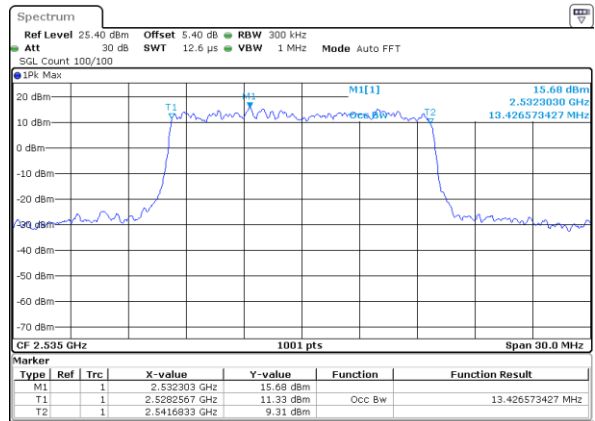

Middle Channel / 10MHz / 16QAM

Date: 4 AUG 2017 21:45:01

Highest Channel / 10MHz / QPSK

Date: 4 AUG 2017 21:45:40

Highest Channel / 10MHz / 16QAM

Date: 4 AUG 2017 21:46:00

LTE Band 7

Lowest Channel / 15MHz / QPSK

Date: 4 AUG 2017 22:01:06

Lowest Channel / 15MHz / 16QAM

Date: 4 AUG 2017 22:00:46

Middle Channel / 15MHz / QPSK

Date: 4 AUG 2017 22:01:26

Middle Channel / 15MHz / 16QAM

Date: 4 AUG 2017 22:01:46

Highest Channel / 15MHz / QPSK

Date: 4 AUG 2017 22:02:26

Highest Channel / 15MHz / 16QAM

Date: 4 AUG 2017 22:02:06

LTE Band 7

Lowest Channel / 20MHz / QPSK

Date: 4 AUG 2017 22:20:54

Lowest Channel / 20MHz / 16QAM

Date: 4 AUG 2017 22:20:34