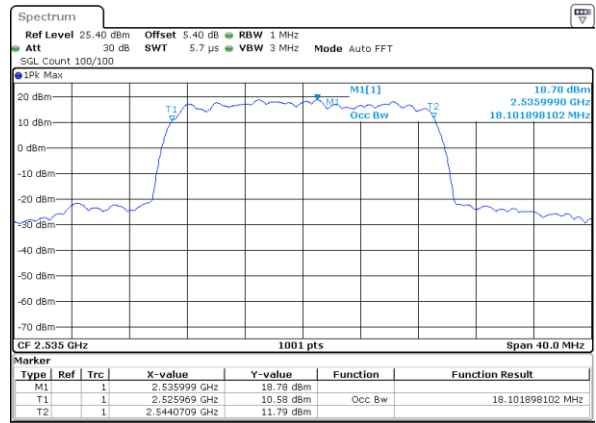

Date: 4 AUG 2017 22:02:26

Highest Channel / 15MHz / 16QAM

Date: 4 AUG 2017 22:02:06

LTE Band 7

Lowest Channel / 20MHz / QPSK

Date: 4 AUG 2017 22:20:54

Lowest Channel / 20MHz / 16QAM

Date: 4 AUG 2017 22:20:34

Middle Channel / 20MHz / QPSK

Date: 4 AUG 2017 22:21:13

Middle Channel / 20MHz / 16QAM

Date: 4 AUG 2017 22:21:33

Highest Channel / 20MHz / QPSK

Date: 4 AUG 2017 22:22:13

Highest Channel / 20MHz / 16QAM

Date: 4 AUG 2017 22:21:53