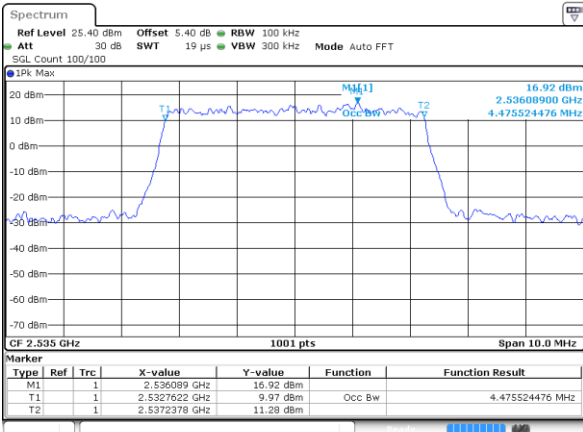

Middle Channel / 5MHz / QPSK

Date: 4 AUG 2017 21:28:56