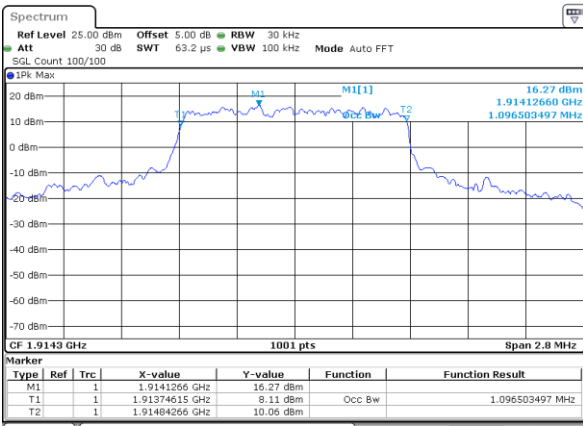

Date: 7 AUG 2017 09:26:12

LTE Band 13

Middle Channel / 10MHz / QPSK

Date: 7 AUG 2017 09:36:56

Middle Channel / 10MHz / 16QAM

Date: 7 AUG 2017 09:37:07

LTE Band 25

Lowest Channel / 1.4MHz / QPSK

Date: 7.AUG.2017 10:09:56

Lowest Channel / 1.4MHz / 16QAM

Date: 7.AUG.2017 10:10:19

Middle Channel / 1.4MHz / QPSK

Date: 7.AUG.2017 10:11:00

Middle Channel / 1.4MHz / 16QAM

Date: 7.AUG.2017 10:10:39

Highest Channel / 1.4MHz / QPSK

Date: 7.AUG.2017 10:11:19

Highest Channel / 1.4MHz / 16QAM

Date: 7.AUG.2017 10:11:41

LTE Band 25

Lowest Channel / 3MHz / QPSK

Date: 7 AUG 2017 09:55:24

Lowest Channel / 3MHz / 16QAM

Date: 7 AUG 2017 09:55:35