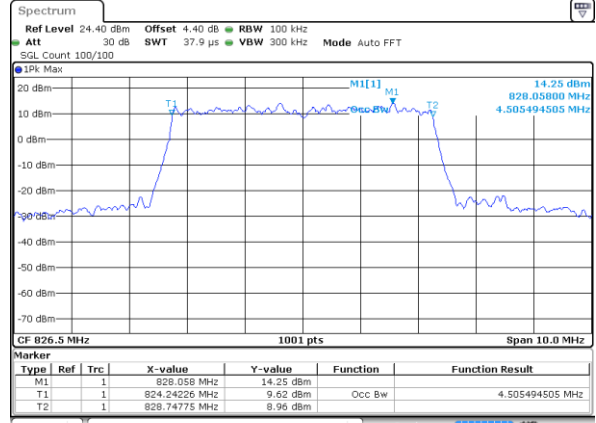

Highest Channel / 3MHz / 16QAM

Date: 4 SEP 2017 10:10:44

LTE Band 5

Lowest Channel / 5MHz / QPSK

Date: 4 SEP 2017 10:10:54

Lowest Channel / 5MHz / 16QAM

Date: 4 SEP 2017 10:11:04

Middle Channel / 5MHz / QPSK

Date: 4 SEP 2017 10:11:14

Middle Channel / 5MHz / 16QAM

Date: 4 SEP 2017 10:11:24

Highest Channel / 5MHz / QPSK

Date: 4 SEP 2017 10:11:34

Highest Channel / 5MHz / 16QAM

Date: 4 SEP 2017 10:11:44

LTE Band 5