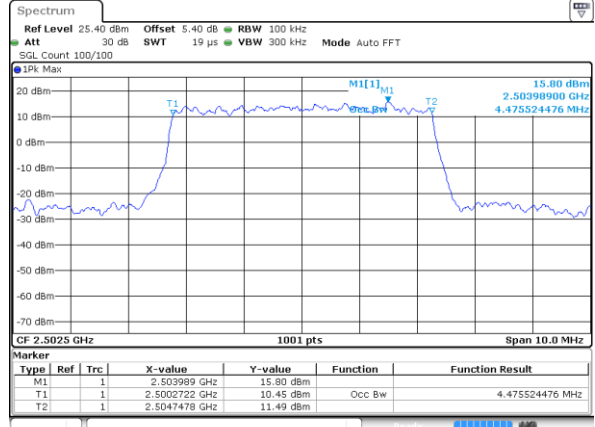

Highest Channel / 10MHz / QPSK

Date: 4 SEP 2017 10:12:33

Highest Channel / 10MHz / 16QAM

Date: 4 SEP 2017 10:12:43

LTE Band 7

Lowest Channel / 5MHz / QPSK

Date: 4 AUG 2017 21:27:56

Lowest Channel / 5MHz / 16QAM