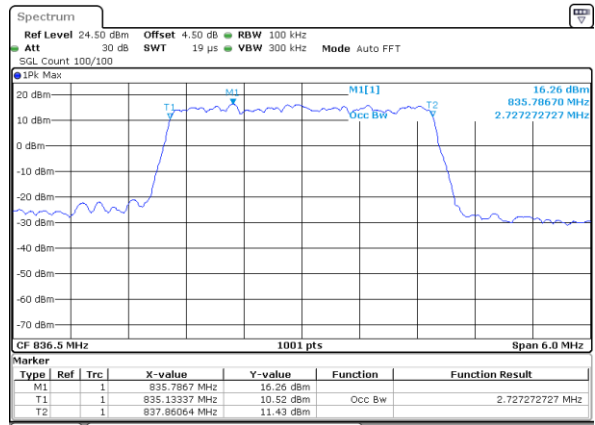

Date: 8 AUG 2017 09:35:17

LTE Band 26

Lowest Channel / 3MHz / QPSK

Date: 8 AUG 2017 10:36:54

Lowest Channel / 3MHz / 16QAM

Date: 8 AUG 2017 10:37:16

Middle Channel / 3MHz / QPSK

Date: 8 AUG 2017 10:37:56

Middle Channel / 3MHz / 16QAM

Date: 8 AUG 2017 10:37:37

Highest Channel / 3MHz / QPSK

Date: 8 AUG 2017 10:38:16

Highest Channel / 3MHz / 16QAM

Date: 8 AUG 2017 10:38:37