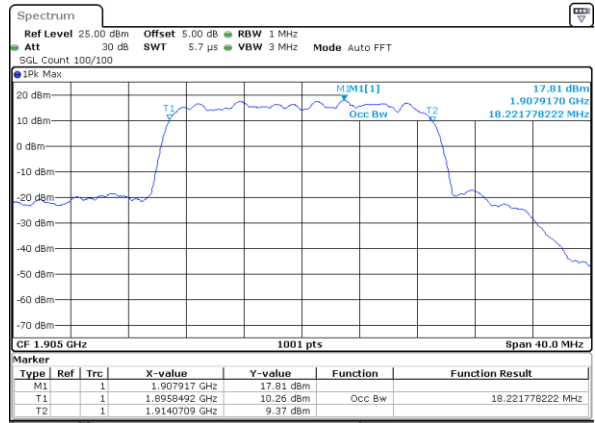

Date: 7 AUG 2017 11:41:40

Middle Channel / 15MHz / 16QAM

Date: 7 AUG 2017 11:41:19

Highest Channel / 15MHz / QPSK

Date: 7 AUG 2017 11:42:01

Highest Channel / 15MHz / 16QAM

Date: 7 AUG 2017 11:42:22

LTE Band 25

Lowest Channel / 20MHz / QPSK

Date: 7 AUG 2017 12:10:51

Lowest Channel / 20MHz / 16QAM

Date: 7 AUG 2017 12:11:12

Middle Channel / 20MHz / QPSK

Date: 7 AUG 2017 12:11:52

Middle Channel / 20MHz / 16QAM

Date: 7 AUG 2017 12:11:32

Highest Channel / 20MHz / QPSK

Date: 7 AUG 2017 12:12:13

Highest Channel / 20MHz / 16QAM

Date: 7 AUG 2017 12:12:32

LTE Band 26

Lowest Channel / 1.4MHz / QPSK

Date: 8 AUG 2017 09:15:46

Lowest Channel / 1.4MHz / 16QAM