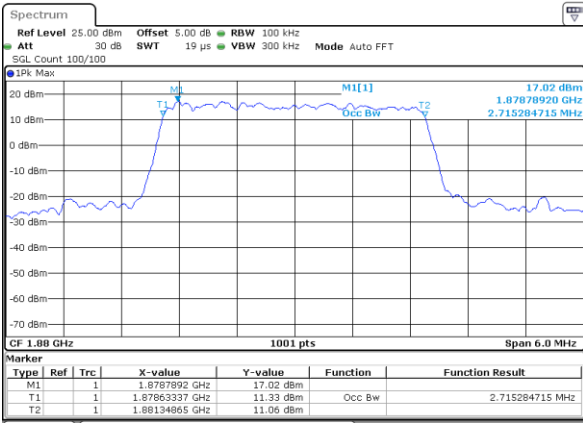

Date: 7.AUG.2017 10:09:56

Lowest Channel / 1.4MHz / 16QAM

Date: 7.AUG.2017 10:10:19

Middle Channel / 1.4MHz / QPSK

Date: 7.AUG.2017 10:11:00

Middle Channel / 1.4MHz / 16QAM

Date: 7.AUG.2017 10:10:39

Highest Channel / 1.4MHz / QPSK

Date: 7.AUG.2017 10:11:19

Highest Channel / 1.4MHz / 16QAM

Date: 7.AUG.2017 10:11:41

LTE Band 25

Lowest Channel / 3MHz / QPSK

Date: 7 AUG 2017 09:55:24

Lowest Channel / 3MHz / 16QAM

Date: 7 AUG 2017 09:55:35

Middle Channel / 3MHz / QPSK

Date: 7 AUG 2017 10:38:17

Middle Channel / 3MHz / 16QAM

Date: 7 AUG 2017 10:38:37

Highest Channel / 3MHz / QPSK

Date: 7 AUG 2017 10:39:21

Highest Channel / 3MHz / 16QAM

Date: 7 AUG 2017 10:38:58