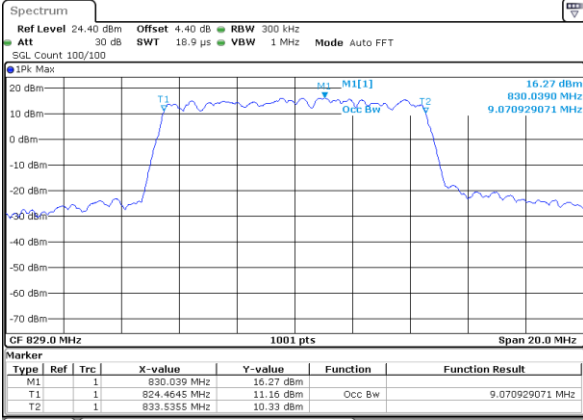

LTE Band 5

Lowest Channel / 10MHz / QPSK

Date: 4 SEP 2017 10:11:54