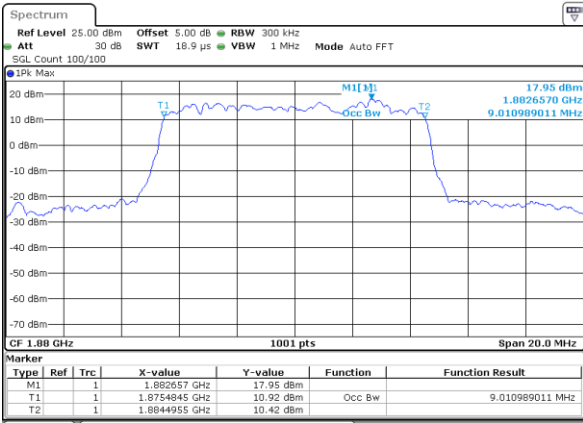

LTE Band 25

Lowest Channel / 5MHz / QPSK

Date: 7 AUG 2017 11:36:21

Lowest Channel / 5MHz / 16QAM

Date: 7 AUG 2017 11:36:42

Middle Channel / 5MHz / QPSK

Date: 7 AUG 2017 11:37:25

Middle Channel / 5MHz / 16QAM

Date: 7 AUG 2017 11:37:04

Highest Channel / 5MHz / QPSK

Date: 7 AUG 2017 11:37:46

Highest Channel / 5MHz / 16QAM

Date: 7 AUG 2017 11:38:08

LTE Band 25

Lowest Channel / 10MHz / QPSK

Date: 7 AUG 2017 11:38:29

Lowest Channel / 10MHz / 16QAM

Date: 7 AUG 2017 11:38:50

Middle Channel / 10MHz / QPSK

Date: 7 AUG 2017 11:39:32

Middle Channel / 10MHz / 16QAM

Date: 7 AUG 2017 11:39:11

Highest Channel / 10MHz / QPSK

Date: 7 AUG 2017 11:39:53

Highest Channel / 10MHz / 16QAM

Date: 7 AUG 2017 11:40:14

LTE Band 25

Lowest Channel / 15MHz / QPSK

Date: 7 AUG 2017 11:40:36

Lowest Channel / 15MHz / 16QAM

Date: 7 AUG 2017 11:40:57

Middle Channel / 15MHz / QPSK