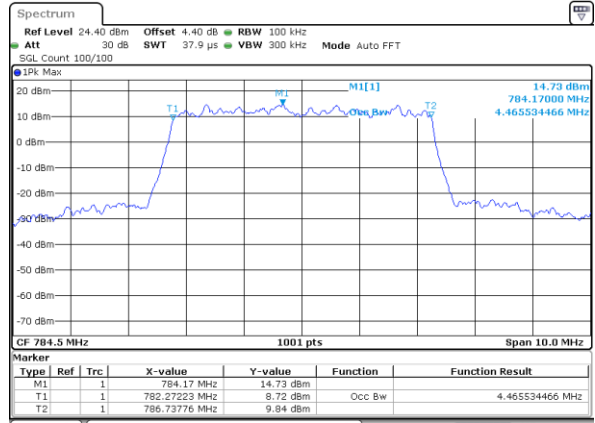

Highest Channel / 10MHz / QPSK

Date: 4 AUG 2017 22:06:03

Highest Channel / 10MHz / 16QAM

Date: 4 AUG 2017 22:06:14

LTE Band 13

Lowest Channel / 5MHz / QPSK

Date: 7 AUG 2017 09:14:34

Lowest Channel / 5MHz / 16QAM

Date: 7 AUG 2017 09:14:23

Middle Channel / 5MHz / QPSK

Date: 7 AUG 2017 09:23:31

Middle Channel / 5MHz / 16QAM

Date: 7 AUG 2017 09:23:41

Highest Channel / 5MHz / QPSK

Date: 7 AUG 2017 09:26:01

Highest Channel / 5MHz / 16QAM

Date: 7 AUG 2017 09:26:12

LTE Band 13

Middle Channel / 10MHz / QPSK

Date: 7 AUG 2017 09:36:56

Middle Channel / 10MHz / 16QAM

Date: 7 AUG 2017 09:37:07

LTE Band 25

Lowest Channel / 1.4MHz / QPSK