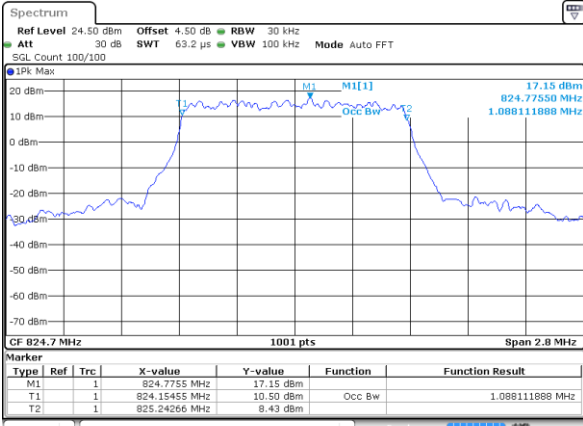

Highest Channel / 20MHz / QPSK

Date: 7 AUG 2017 12:12:13

Highest Channel / 20MHz / 16QAM

Date: 7 AUG 2017 12:12:32

LTE Band 26

Lowest Channel / 1.4MHz / QPSK

Date: 8 AUG 2017 09:15:46

Lowest Channel / 1.4MHz / 16QAM