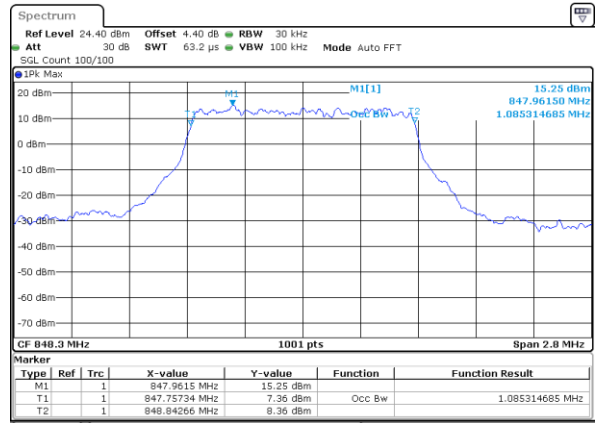

LTE Band 5

Lowest Channel / 1.4MHz / QPSK

Date: 4 SEP 2017 10:08:54

Lowest Channel / 1.4MHz / 16QAM

Date: 4 SEP 2017 10:09:05

Middle Channel / 1.4MHz / QPSK

Date: 4 SEP 2017 10:09:14

Middle Channel / 1.4MHz / 16QAM

Date: 4 SEP 2017 10:09:24

Highest Channel / 1.4MHz / QPSK

Date: 4 SEP 2017 10:09:34

Highest Channel / 1.4MHz / 16QAM

Date: 4 SEP 2017 10:09:44

LTE Band 5

Lowest Channel / 3MHz / QPSK

Date: 4 SEP 2017 10:09:54