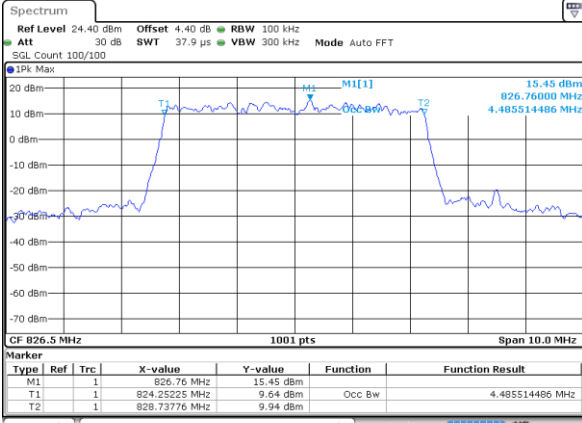

Highest Channel / 3MHz / 16QAM

Date: 4 SEP 2017 10:10:44

LTE Band 5

Lowest Channel / 5MHz / QPSK

Date: 4 SEP 2017 10:10:54

Lowest Channel / 5MHz / 16QAM

Date: 4 SEP 2017 10:11:04

Middle Channel / 5MHz / QPSK

Date: 4 SEP 2017 10:11:14

Middle Channel / 5MHz / 16QAM

Date: 4 SEP 2017 10:11:24

Highest Channel / 5MHz / QPSK

Date: 4 SEP 2017 10:11:34

Highest Channel / 5MHz / 16QAM

Date: 4 SEP 2017 10:11:44

LTE Band 5