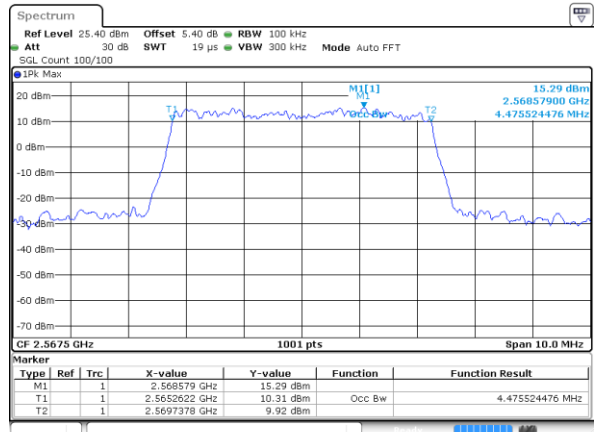

Highest Channel / 10MHz / QPSK

Date: 4 SEP 2017 10:12:33

Highest Channel / 10MHz / 16QAM

Date: 4 SEP 2017 10:12:43

LTE Band 7

Lowest Channel / 5MHz / QPSK

Date: 4 AUG 2017 21:27:56

Lowest Channel / 5MHz / 16QAM

Date: 4 AUG 2017 21:28:16

Middle Channel / 5MHz / QPSK

Date: 4 AUG 2017 21:28:56

Middle Channel / 5MHz / 16QAM

Date: 4 AUG 2017 21:28:36

Highest Channel / 5MHz / QPSK

Date: 4 AUG 2017 21:29:16

Highest Channel / 5MHz / 16QAM

Date: 4 AUG 2017 21:29:35

LTE Band 7

Lowest Channel / 10MHz / QPSK

Date: 4 AUG 2017 21:44:21

Lowest Channel / 10MHz / 16QAM

Date: 4 AUG 2017 21:44:41

Middle Channel / 10MHz / QPSK

Date: 4 AUG 2017 21:45:21