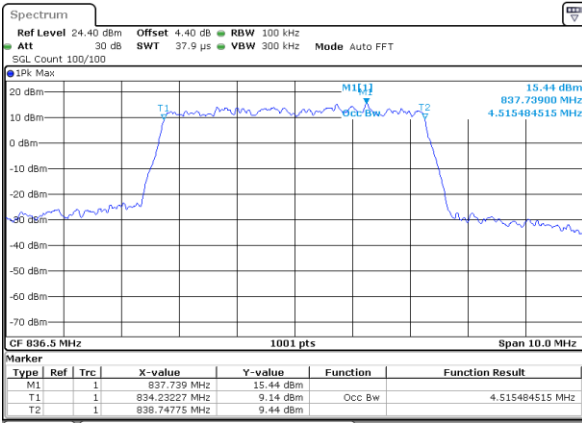

Highest Channel / 3MHz / 16QAM

Date: 4 SEP 2017 10:10:44

LTE Band 5

Lowest Channel / 5MHz / QPSK

Date: 4 SEP 2017 10:10:54

Lowest Channel / 5MHz / 16QAM

Date: 4 SEP 2017 10:11:04

Middle Channel / 5MHz / QPSK

Date: 4 SEP 2017 10:11:14

Middle Channel / 5MHz / 16QAM

Date: 4 SEP 2017 10:11:24

Highest Channel / 5MHz / QPSK

Date: 4 SEP 2017 10:11:34

Highest Channel / 5MHz / 16QAM

Date: 4 SEP 2017 10:11:44

LTE Band 5