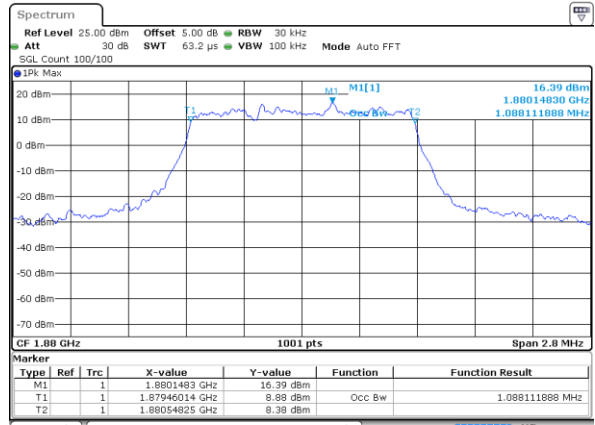

Date: 7 AUG 2017 09:26:12

LTE Band 13

Middle Channel / 10MHz / QPSK

Date: 7 AUG 2017 09:36:56

Middle Channel / 10MHz / 16QAM

Date: 7 AUG 2017 09:37:07

LTE Band 25

Lowest Channel / 1.4MHz / QPSK

Date: 7.AUG.2017 10:09:56

Lowest Channel / 1.4MHz / 16QAM

Date: 7.AUG.2017 10:10:19

Middle Channel / 1.4MHz / QPSK

Date: 7.AUG.2017 10:11:00

Middle Channel / 1.4MHz / 16QAM

Date: 7.AUG.2017 10:10:39

Highest Channel / 1.4MHz / QPSK

Date: 7.AUG.2017 10:11:19

Highest Channel / 1.4MHz / 16QAM

Date: 7.AUG.2017 10:11:41

LTE Band 25

Lowest Channel / 3MHz / QPSK

Date: 7 AUG 2017 09:55:24

Lowest Channel / 3MHz / 16QAM

Date: 7 AUG 2017 09:55:35