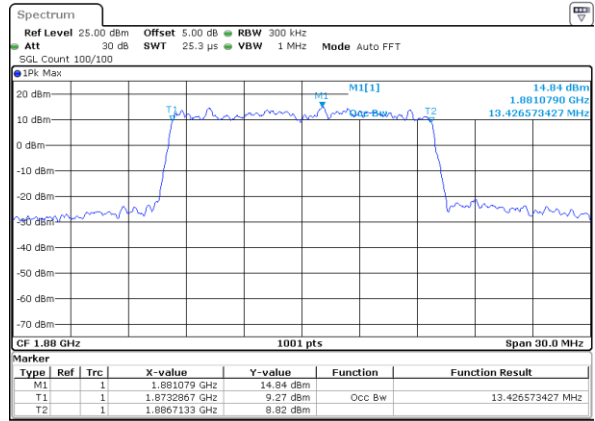

Lowest Channel / 10MHz / 16QAM

Date: 7 AUG 2017 11:38:50

Middle Channel / 10MHz / QPSK

Date: 7 AUG 2017 11:39:32

Middle Channel / 10MHz / 16QAM

Date: 7 AUG 2017 11:39:11

Highest Channel / 10MHz / QPSK

Date: 7 AUG 2017 11:39:53

Highest Channel / 10MHz / 16QAM

Date: 7 AUG 2017 11:40:14

LTE Band 25

Lowest Channel / 15MHz / QPSK

Date: 7 AUG 2017 11:40:36

Lowest Channel / 15MHz / 16QAM

Date: 7 AUG 2017 11:40:57

Middle Channel / 15MHz / QPSK

Date: 7 AUG 2017 11:41:40

Middle Channel / 15MHz / 16QAM

Date: 7 AUG 2017 11:41:19

Highest Channel / 15MHz / QPSK

Date: 7 AUG 2017 11:42:01

Highest Channel / 15MHz / 16QAM

Date: 7 AUG 2017 11:42:22

LTE Band 25