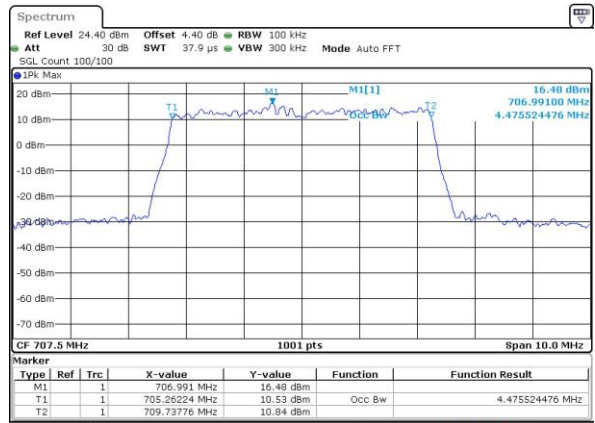

Highest Channel / 3MHz / 16QAM

Date: 4 AUG 2017 21:32:10

LTE Band 12

Lowest Channel / 5MHz / QPSK

Date: 4 AUG 2017 21:48:16

Lowest Channel / 5MHz / 16QAM

Date: 4 AUG 2017 21:48:28

Middle Channel / 5MHz / QPSK

Date: 4 AUG 2017 21:48:50

Middle Channel / 5MHz / 16QAM

Date: 4 AUG 2017 21:48:39

Highest Channel / 5MHz / QPSK

Date: 4 AUG 2017 21:49:01

Highest Channel / 5MHz / 16QAM

Date: 4 AUG 2017 21:49:12

LTE Band 12