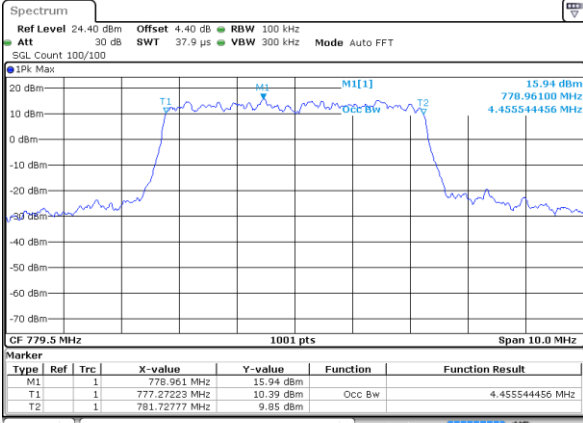

Highest Channel / 10MHz / QPSK

Date: 4 AUG 2017 22:06:03

Highest Channel / 10MHz / 16QAM

Date: 4 AUG 2017 22:06:14

LTE Band 13

Lowest Channel / 5MHz / QPSK

Date: 7 AUG 2017 09:14:34

Lowest Channel / 5MHz / 16QAM