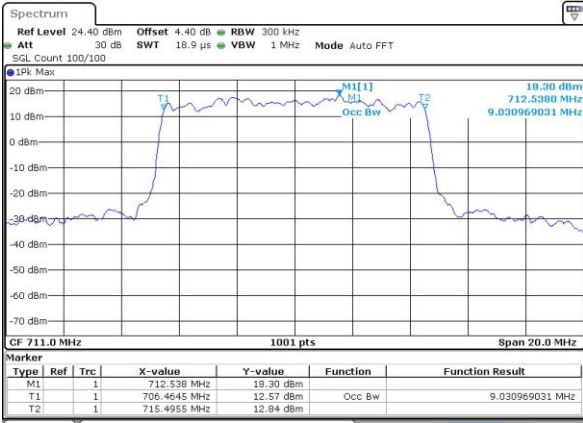

Date: 4 AUG 2017 21:48:50

Middle Channel / 5MHz / 16QAM

Date: 4 AUG 2017 21:48:39

Highest Channel / 5MHz / QPSK

Date: 4 AUG 2017 21:49:01

Highest Channel / 5MHz / 16QAM

Date: 4 AUG 2017 21:49:12

LTE Band 12

Lowest Channel / 10MHz / QPSK

Date: 4 AUG 2017 22:05:19

Lowest Channel / 10MHz / 16QAM

Date: 4 AUG 2017 22:05:30

Middle Channel / 10MHz / QPSK

Date: 4 AUG 2017 22:05:52

Middle Channel / 10MHz / 16QAM

Date: 4 AUG 2017 22:05:41

Highest Channel / 10MHz / QPSK

Date: 4 AUG 2017 22:06:03

Highest Channel / 10MHz / 16QAM

Date: 4 AUG 2017 22:06:14

LTE Band 13

Lowest Channel / 5MHz / QPSK

Date: 7 AUG 2017 09:14:34

Lowest Channel / 5MHz / 16QAM