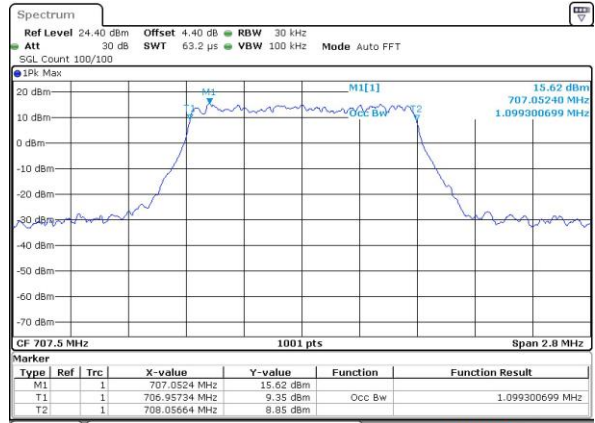

LTE Band 12

Lowest Channel / 1.4MHz / QPSK

Date: 4 AUG 2017 21:14:11

Lowest Channel / 1.4MHz / 16QAM

Date: 4 AUG 2017 21:14:22

Middle Channel / 1.4MHz / QPSK

Date: 4 AUG 2017 21:14:44

Middle Channel / 1.4MHz / 16QAM

Date: 4 AUG 2017 21:14:33

Highest Channel / 1.4MHz / QPSK

Date: 4 AUG 2017 21:14:56

Highest Channel / 1.4MHz / 16QAM

Date: 4 AUG 2017 21:15:07

LTE Band 12

Lowest Channel / 3MHz / QPSK

Date: 4 AUG 2017 21:31:14