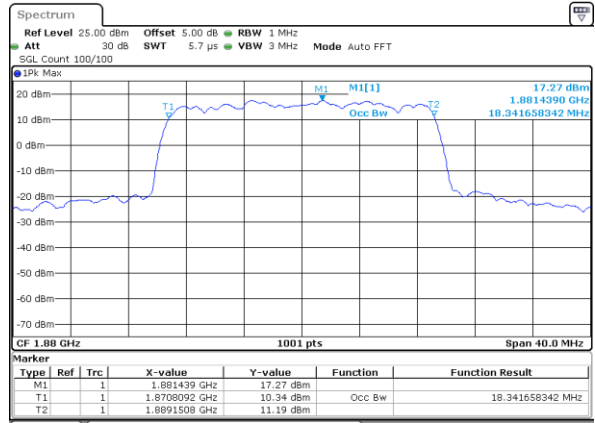

Date: 7 AUG 2017 11:41:40

Middle Channel / 15MHz / 16QAM

Date: 7 AUG 2017 11:41:19

Highest Channel / 15MHz / QPSK

Date: 7 AUG 2017 11:42:01

Highest Channel / 15MHz / 16QAM

Date: 7 AUG 2017 11:42:22

LTE Band 25

Lowest Channel / 20MHz / QPSK

Date: 7 AUG 2017 12:10:51

Lowest Channel / 20MHz / 16QAM

Date: 7 AUG 2017 12:11:12

Middle Channel / 20MHz / QPSK

Date: 7 AUG 2017 12:11:52

Middle Channel / 20MHz / 16QAM

Date: 7 AUG 2017 12:11:32

Highest Channel / 20MHz / QPSK

Date: 7 AUG 2017 12:12:13

Highest Channel / 20MHz / 16QAM

Date: 7 AUG 2017 12:12:32

LTE Band 26

Lowest Channel / 1.4MHz / QPSK

Date: 8 AUG 2017 09:15:46

Lowest Channel / 1.4MHz / 16QAM