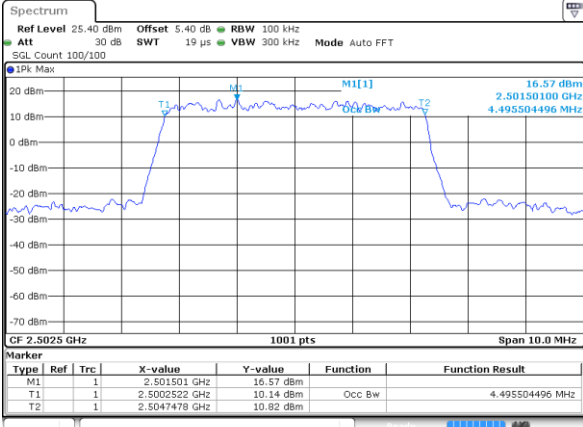

Highest Channel / 10MHz / QPSK

Date: 4 SEP 2017 10:12:33

Highest Channel / 10MHz / 16QAM

Date: 4 SEP 2017 10:12:43

LTE Band 7

Lowest Channel / 5MHz / QPSK

Date: 4 AUG 2017 21:27:56

Lowest Channel / 5MHz / 16QAM