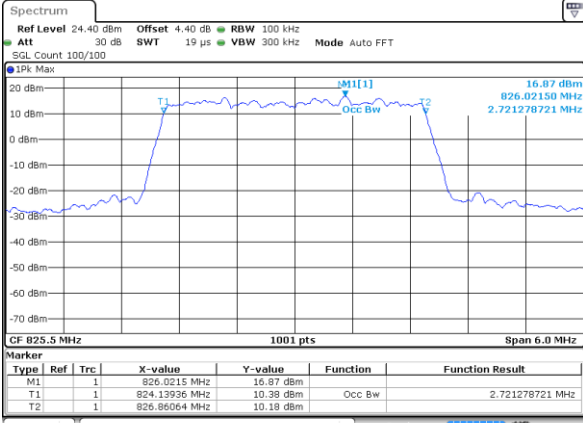

LTE Band 5

Lowest Channel / 1.4MHz / QPSK

Date: 4 SEP 2017 10:08:54

Lowest Channel / 1.4MHz / 16QAM

Date: 4 SEP 2017 10:09:05

Middle Channel / 1.4MHz / QPSK

Date: 4 SEP 2017 10:09:14

Middle Channel / 1.4MHz / 16QAM

Date: 4 SEP 2017 10:09:24

Highest Channel / 1.4MHz / QPSK

Date: 4 SEP 2017 10:09:34

Highest Channel / 1.4MHz / 16QAM

Date: 4 SEP 2017 10:09:44

LTE Band 5

Lowest Channel / 3MHz / QPSK

Date: 4 SEP 2017 10:09:54