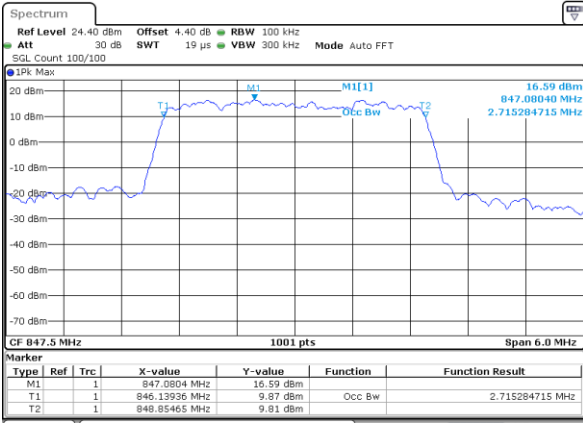

Date: 4 SEP 2017 10:09:24

Highest Channel / 1.4MHz / QPSK

Date: 4 SEP 2017 10:09:34

Highest Channel / 1.4MHz / 16QAM

Date: 4 SEP 2017 10:09:44

LTE Band 5

Lowest Channel / 3MHz / QPSK

Date: 4 SEP 2017 10:09:54

Lowest Channel / 3MHz / 16QAM

Date: 4 SEP 2017 10:10:04

Middle Channel / 3MHz / QPSK

Date: 4 SEP 2017 10:10:14

Middle Channel / 3MHz / 16QAM

Date: 4 SEP 2017 10:10:24

Highest Channel / 3MHz / QPSK

Date: 4 SEP 2017 10:10:34

Highest Channel / 3MHz / 16QAM

Date: 4 SEP 2017 10:10:44

LTE Band 5

Lowest Channel / 5MHz / QPSK

Date: 4 SEP 2017 10:10:54

Lowest Channel / 5MHz / 16QAM

Date: 4 SEP 2017 10:11:04

Middle Channel / 5MHz / QPSK

Date: 4 SEP 2017 10:11:14

Middle Channel / 5MHz / 16QAM

Date: 4 SEP 2017 10:11:24

Highest Channel / 5MHz / QPSK

Date: 4 SEP 2017 10:11:34

Highest Channel / 5MHz / 16QAM

Date: 4 SEP 2017 10:11:44

LTE Band 5