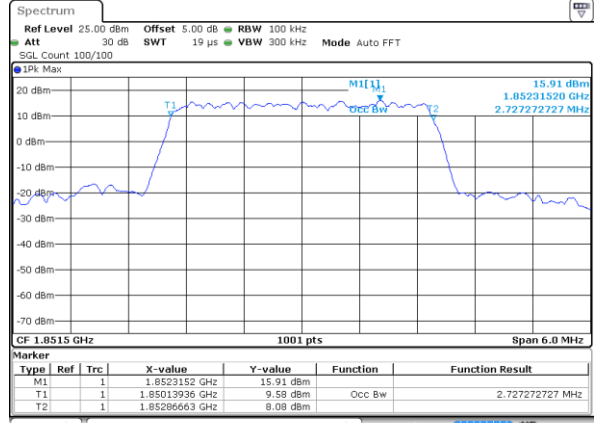

Date: 7.AUG.2017 10:09:56

Lowest Channel / 1.4MHz / 16QAM

Date: 7.AUG.2017 10:10:19

Middle Channel / 1.4MHz / QPSK

Date: 7.AUG.2017 10:11:00

Middle Channel / 1.4MHz / 16QAM

Date: 7.AUG.2017 10:10:39

Highest Channel / 1.4MHz / QPSK

Date: 7.AUG.2017 10:11:19

Highest Channel / 1.4MHz / 16QAM

Date: 7.AUG.2017 10:11:41

LTE Band 25

Lowest Channel / 3MHz / QPSK

Date: 7 AUG 2017 09:55:24

Lowest Channel / 3MHz / 16QAM

Date: 7 AUG 2017 09:55:35

Middle Channel / 3MHz / QPSK

Date: 7 AUG 2017 10:38:17

Middle Channel / 3MHz / 16QAM

Date: 7 AUG 2017 10:38:37

Highest Channel / 3MHz / QPSK

Date: 7 AUG 2017 10:39:21

Highest Channel / 3MHz / 16QAM

Date: 7 AUG 2017 10:38:58