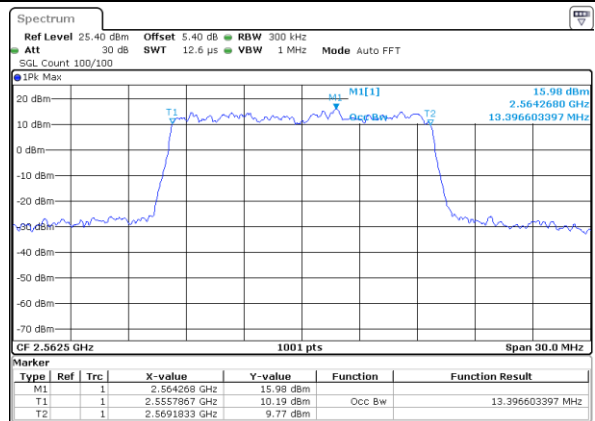

Middle Channel / 10MHz / 16QAM

Date: 4 AUG 2017 21:45:01

Highest Channel / 10MHz / QPSK

Date: 4 AUG 2017 21:45:40

Highest Channel / 10MHz / 16QAM

Date: 4 AUG 2017 21:46:00

LTE Band 7

Lowest Channel / 15MHz / QPSK

Date: 4 AUG 2017 22:01:06

Lowest Channel / 15MHz / 16QAM

Date: 4 AUG 2017 22:00:46

Middle Channel / 15MHz / QPSK

Date: 4 AUG 2017 22:01:26

Middle Channel / 15MHz / 16QAM

Date: 4 AUG 2017 22:01:46

Highest Channel / 15MHz / QPSK

Date: 4 AUG 2017 22:02:26

Highest Channel / 15MHz / 16QAM

Date: 4 AUG 2017 22:02:06

LTE Band 7

Lowest Channel / 20MHz / QPSK

Date: 4 AUG 2017 22:20:54

Lowest Channel / 20MHz / 16QAM

Date: 4 AUG 2017 22:20:34