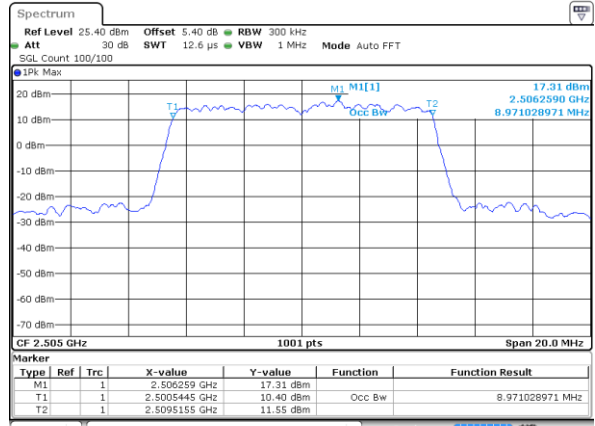

Date: 4 AUG 2017 21:29:35

LTE Band 7

Lowest Channel / 10MHz / QPSK

Date: 4 AUG 2017 21:44:21

Lowest Channel / 10MHz / 16QAM

Date: 4 AUG 2017 21:44:41

Middle Channel / 10MHz / QPSK

Date: 4 AUG 2017 21:45:21

Middle Channel / 10MHz / 16QAM

Date: 4 AUG 2017 21:45:01

Highest Channel / 10MHz / QPSK

Date: 4 AUG 2017 21:45:40

Highest Channel / 10MHz / 16QAM

Date: 4 AUG 2017 21:46:00

LTE Band 7

Lowest Channel / 15MHz / QPSK