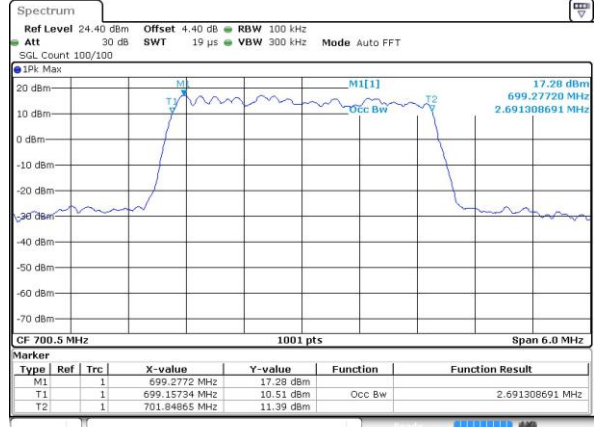

Lowest Channel / 3MHz / 16QAM

Date: 4 AUG 2017 21:31:25