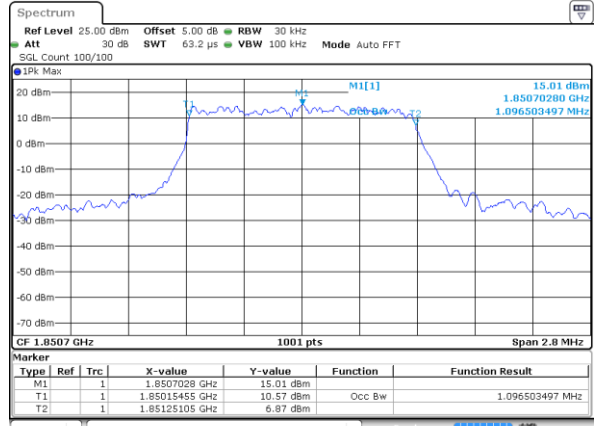

Date: 7 AUG 2017 09:26:12

LTE Band 13

Middle Channel / 10MHz / QPSK

Date: 7 AUG 2017 09:36:56

Middle Channel / 10MHz / 16QAM

Date: 7 AUG 2017 09:37:07

LTE Band 25

Lowest Channel / 1.4MHz / QPSK

Date: 7.AUG.2017 10:09:56

Lowest Channel / 1.4MHz / 16QAM

Date: 7.AUG.2017 10:10:19

Middle Channel / 1.4MHz / QPSK

Date: 7.AUG.2017 10:11:00

Middle Channel / 1.4MHz / 16QAM

Date: 7.AUG.2017 10:10:39

Highest Channel / 1.4MHz / QPSK