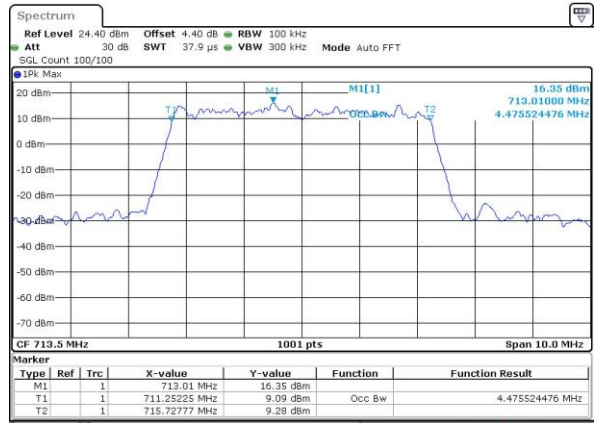

Highest Channel / 3MHz / 16QAM

Date: 4 AUG 2017 21:32:10

LTE Band 12

Lowest Channel / 5MHz / QPSK

Date: 4 AUG 2017 21:48:16

Lowest Channel / 5MHz / 16QAM

Date: 4 AUG 2017 21:48:28

Middle Channel / 5MHz / QPSK

Date: 4 AUG 2017 21:48:50

Middle Channel / 5MHz / 16QAM

Date: 4 AUG 2017 21:48:39

Highest Channel / 5MHz / QPSK

Date: 4 AUG 2017 21:49:01

Highest Channel / 5MHz / 16QAM

Date: 4 AUG 2017 21:49:12

LTE Band 12