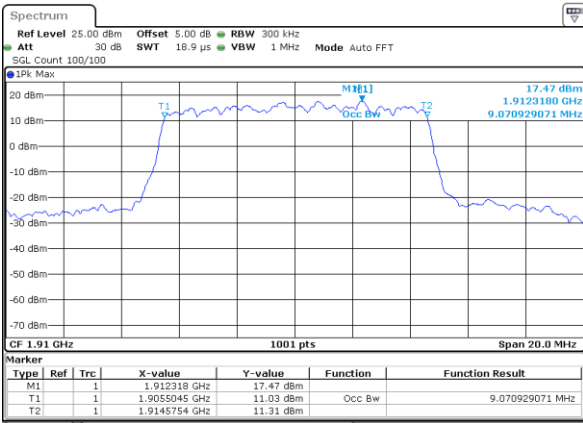

Date: 7 AUG 2017 11:37:04

Highest Channel / 5MHz / QPSK

Date: 7 AUG 2017 11:37:46

Highest Channel / 5MHz / 16QAM

Date: 7 AUG 2017 11:38:08

LTE Band 25

Lowest Channel / 10MHz / QPSK

Date: 7 AUG 2017 11:38:29

Lowest Channel / 10MHz / 16QAM

Date: 7 AUG 2017 11:38:50

Middle Channel / 10MHz / QPSK

Date: 7 AUG 2017 11:39:32

Middle Channel / 10MHz / 16QAM

Date: 7 AUG 2017 11:39:11

Highest Channel / 10MHz / QPSK

Date: 7 AUG 2017 11:39:53

Highest Channel / 10MHz / 16QAM

Date: 7 AUG 2017 11:40:14

LTE Band 25

Lowest Channel / 15MHz / QPSK

Date: 7 AUG 2017 11:40:36

Lowest Channel / 15MHz / 16QAM

Date: 7 AUG 2017 11:40:57

Middle Channel / 15MHz / QPSK