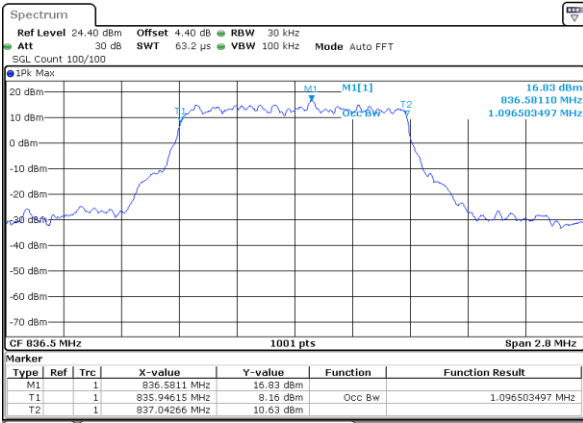

LTE Band 5

Lowest Channel / 1.4MHz / QPSK

Date: 4 SEP 2017 10:08:54

Lowest Channel / 1.4MHz / 16QAM

Date: 4 SEP 2017 10:09:05

Middle Channel / 1.4MHz / QPSK

Date: 4 SEP 2017 10:09:14

Middle Channel / 1.4MHz / 16QAM

Date: 4 SEP 2017 10:09:24

Highest Channel / 1.4MHz / QPSK

Date: 4 SEP 2017 10:09:34

Highest Channel / 1.4MHz / 16QAM

Date: 4 SEP 2017 10:09:44

LTE Band 5

Lowest Channel / 3MHz / QPSK

Date: 4 SEP 2017 10:09:54