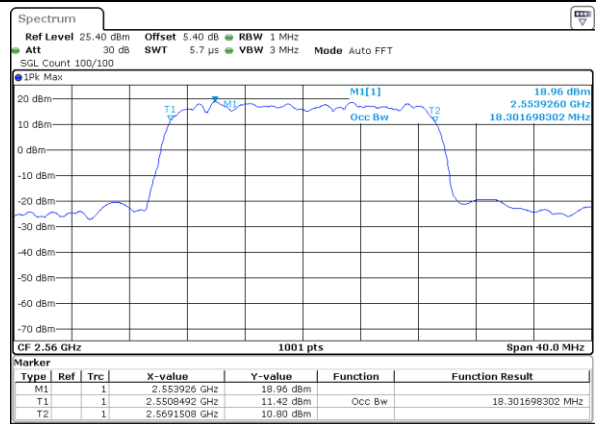

Middle Channel / 20MHz / QPSK

Date: 4 AUG 2017 22:21:13

Middle Channel / 20MHz / 16QAM

Date: 4 AUG 2017 22:21:33

Highest Channel / 20MHz / QPSK

Date: 4 AUG 2017 22:22:13

Highest Channel / 20MHz / 16QAM

Date: 4 AUG 2017 22:21:53