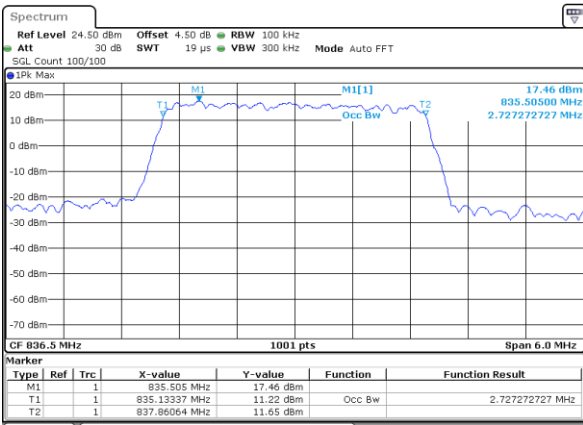

Date: 8 AUG 2017 09:35:17

LTE Band 26

Lowest Channel / 3MHz / QPSK

Date: 8 AUG 2017 10:36:54

Lowest Channel / 3MHz / 16QAM

Date: 8 AUG 2017 10:37:16

Middle Channel / 3MHz / QPSK

Date: 8 AUG 2017 10:37:56

Middle Channel / 3MHz / 16QAM

Date: 8 AUG 2017 10:37:37

Highest Channel / 3MHz / QPSK

Date: 8 AUG 2017 10:38:16

Highest Channel / 3MHz / 16QAM

Date: 8 AUG 2017 10:38:37