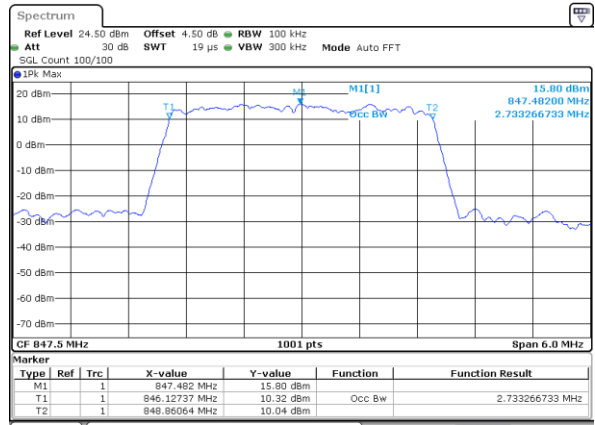

Date: 8 AUG 2017 09:35:17

LTE Band 26

Lowest Channel / 3MHz / QPSK

Date: 8 AUG 2017 10:36:54

Lowest Channel / 3MHz / 16QAM

Date: 8 AUG 2017 10:37:16

Middle Channel / 3MHz / QPSK

Date: 8 AUG 2017 10:37:56

Middle Channel / 3MHz / 16QAM

Date: 8 AUG 2017 10:37:37

Highest Channel / 3MHz / QPSK

Date: 8 AUG 2017 10:38:16

Highest Channel / 3MHz / 16QAM

Date: 8 AUG 2017 10:38:37