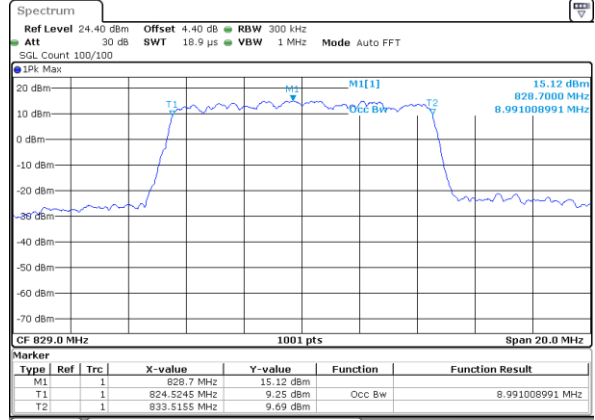

Lowest Channel / 10MHz / 16QAM

Date: 4 SEP 2017 10:12:04