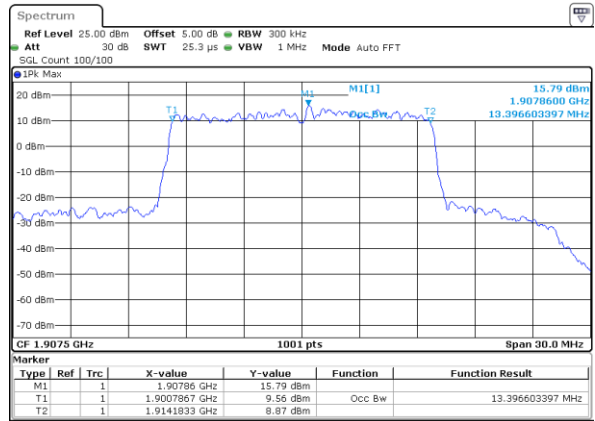

Highest Channel / 10MHz / 16QAM

Date: 7 AUG 2017 11:40:14

LTE Band 25

Lowest Channel / 15MHz / QPSK

Date: 7 AUG 2017 11:40:36

Lowest Channel / 15MHz / 16QAM

Date: 7 AUG 2017 11:40:57

Middle Channel / 15MHz / QPSK

Date: 7 AUG 2017 11:41:40

Middle Channel / 15MHz / 16QAM

Date: 7 AUG 2017 11:41:19

Highest Channel / 15MHz / QPSK

Date: 7 AUG 2017 11:42:01

Highest Channel / 15MHz / 16QAM

Date: 7 AUG 2017 11:42:22

LTE Band 25