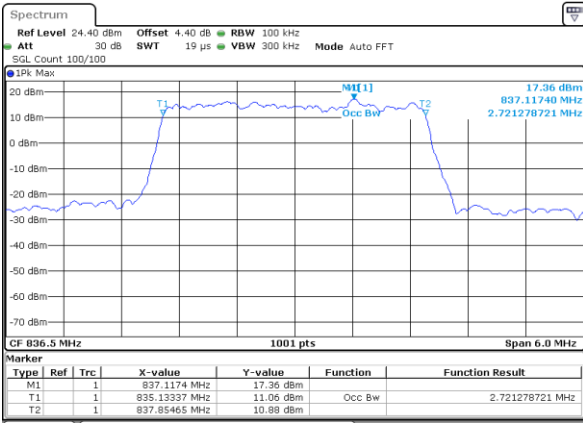

Middle Channel / 3MHz / QPSK

Date: 4 SEP 2017 10:10:14