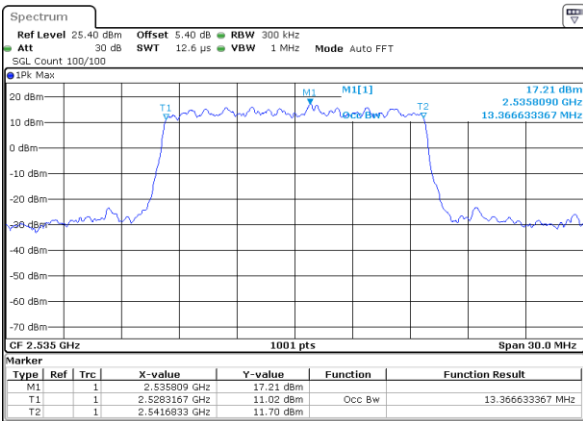

Date: 4 AUG 2017 21:29:35

LTE Band 7

Lowest Channel / 10MHz / QPSK

Date: 4 AUG 2017 21:44:21

Lowest Channel / 10MHz / 16QAM

Date: 4 AUG 2017 21:44:41

Middle Channel / 10MHz / QPSK

Date: 4 AUG 2017 21:45:21

Middle Channel / 10MHz / 16QAM

Date: 4 AUG 2017 21:45:01

Highest Channel / 10MHz / QPSK

Date: 4 AUG 2017 21:45:40

Highest Channel / 10MHz / 16QAM

Date: 4 AUG 2017 21:46:00

LTE Band 7

Lowest Channel / 15MHz / QPSK

Date: 4 AUG 2017 22:01:06

Lowest Channel / 15MHz / 16QAM

Date: 4 AUG 2017 22:00:46

Middle Channel / 15MHz / QPSK

Date: 4 AUG 2017 22:01:26

Middle Channel / 15MHz / 16QAM

Date: 4 AUG 2017 22:01:46

Highest Channel / 15MHz / QPSK