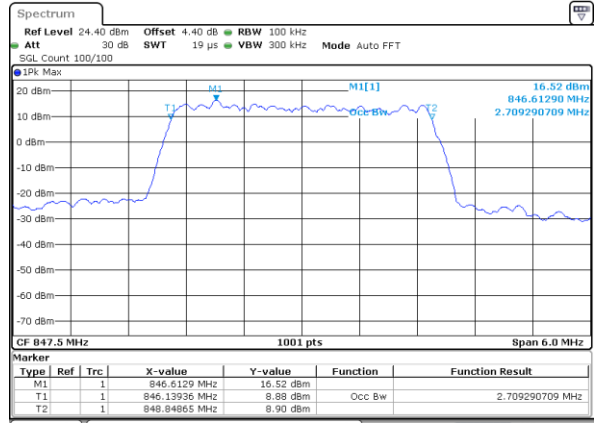

Date: 4 SEP 2017 10:09:24

Highest Channel / 1.4MHz / QPSK

Date: 4 SEP 2017 10:09:34

Highest Channel / 1.4MHz / 16QAM

Date: 4 SEP 2017 10:09:44

LTE Band 5

Lowest Channel / 3MHz / QPSK

Date: 4 SEP 2017 10:09:54

Lowest Channel / 3MHz / 16QAM

Date: 4 SEP 2017 10:10:04

Middle Channel / 3MHz / QPSK

Date: 4 SEP 2017 10:10:14

Middle Channel / 3MHz / 16QAM

Date: 4 SEP 2017 10:10:24

Highest Channel / 3MHz / QPSK

Date: 4 SEP 2017 10:10:34

Highest Channel / 3MHz / 16QAM

Date: 4 SEP 2017 10:10:44

LTE Band 5

Lowest Channel / 5MHz / QPSK

Date: 4 SEP 2017 10:10:54

Lowest Channel / 5MHz / 16QAM

Date: 4 SEP 2017 10:11:04

Middle Channel / 5MHz / QPSK

Date: 4 SEP 2017 10:11:14

Middle Channel / 5MHz / 16QAM

Date: 4 SEP 2017 10:11:24

Highest Channel / 5MHz / QPSK

Date: 4 SEP 2017 10:11:34

Highest Channel / 5MHz / 16QAM

Date: 4 SEP 2017 10:11:44

LTE Band 5