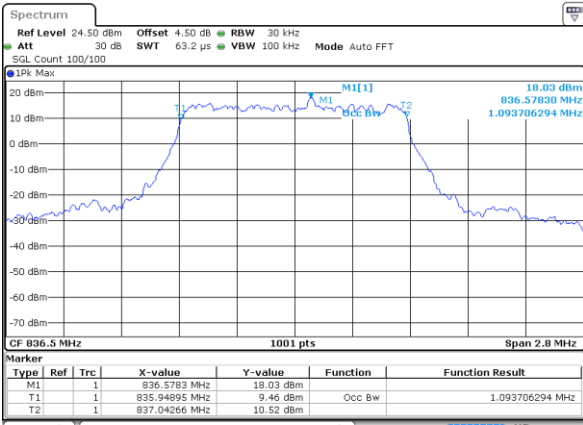

Lowest Channel / 20MHz / QPSK

Date: 7 AUG 2017 12:10:51

Lowest Channel / 20MHz / 16QAM

Date: 7 AUG 2017 12:11:12

Middle Channel / 20MHz / QPSK

Date: 7 AUG 2017 12:11:52

Middle Channel / 20MHz / 16QAM

Date: 7 AUG 2017 12:11:32

Highest Channel / 20MHz / QPSK

Date: 7 AUG 2017 12:12:13

Highest Channel / 20MHz / 16QAM

Date: 7 AUG 2017 12:12:32

LTE Band 26

Lowest Channel / 1.4MHz / QPSK

Date: 8 AUG 2017 09:15:46

Lowest Channel / 1.4MHz / 16QAM

Date: 8 AUG 2017 09:33:56

Middle Channel / 1.4MHz / QPSK

Date: 8 AUG 2017 09:34:37

Middle Channel / 1.4MHz / 16QAM

Date: 8 AUG 2017 09:34:18

Highest Channel / 1.4MHz / QPSK

Date: 8 AUG 2017 09:34:57

Highest Channel / 1.4MHz / 16QAM