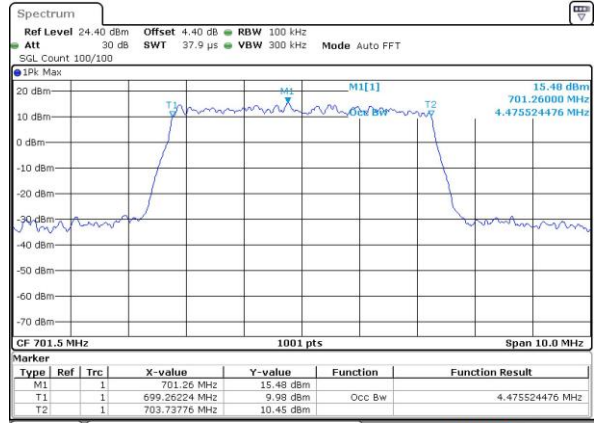

Highest Channel / 3MHz / 16QAM

Date: 4 AUG 2017 21:32:10

LTE Band 12

Lowest Channel / 5MHz / QPSK

Date: 4 AUG 2017 21:48:16

Lowest Channel / 5MHz / 16QAM

Date: 4 AUG 2017 21:48:28

Middle Channel / 5MHz / QPSK

Date: 4 AUG 2017 21:48:50

Middle Channel / 5MHz / 16QAM

Date: 4 AUG 2017 21:48:39

Highest Channel / 5MHz / QPSK

Date: 4 AUG 2017 21:49:01

Highest Channel / 5MHz / 16QAM

Date: 4 AUG 2017 21:49:12

LTE Band 12