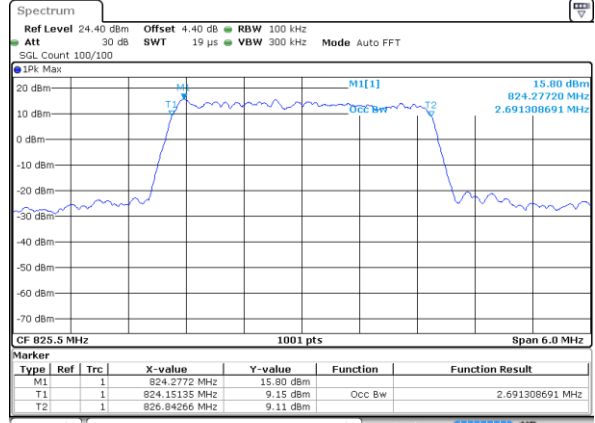

Lowest Channel / 3MHz / 16QAM

Date: 4 SEP 2017 10:10:04