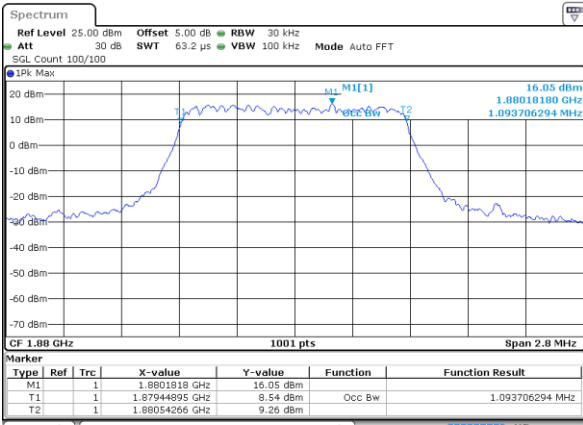

Date: 7 AUG 2017 09:26:12

LTE Band 13

Middle Channel / 10MHz / QPSK

Date: 7 AUG 2017 09:36:56

Middle Channel / 10MHz / 16QAM

Date: 7 AUG 2017 09:37:07

LTE Band 25

Lowest Channel / 1.4MHz / QPSK

Date: 7.AUG.2017 10:09:56

Lowest Channel / 1.4MHz / 16QAM

Date: 7.AUG.2017 10:10:19

Middle Channel / 1.4MHz / QPSK

Date: 7.AUG.2017 10:11:00

Middle Channel / 1.4MHz / 16QAM

Date: 7.AUG.2017 10:10:39

Highest Channel / 1.4MHz / QPSK