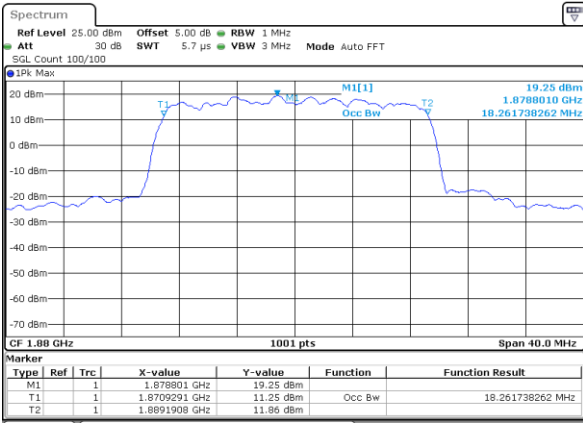

Date: 7 AUG 2017 11:41:40

Middle Channel / 15MHz / 16QAM

Date: 7 AUG 2017 11:41:19

Highest Channel / 15MHz / QPSK

Date: 7 AUG 2017 11:42:01

Highest Channel / 15MHz / 16QAM

Date: 7 AUG 2017 11:42:22

LTE Band 25

Lowest Channel / 20MHz / QPSK

Date: 7 AUG 2017 12:10:51

Lowest Channel / 20MHz / 16QAM

Date: 7 AUG 2017 12:11:12

Middle Channel / 20MHz / QPSK

Date: 7 AUG 2017 12:11:52

Middle Channel / 20MHz / 16QAM

Date: 7 AUG 2017 12:11:32

Highest Channel / 20MHz / QPSK

Date: 7 AUG 2017 12:12:13

Highest Channel / 20MHz / 16QAM

Date: 7 AUG 2017 12:12:32

LTE Band 26

Lowest Channel / 1.4MHz / QPSK

Date: 8 AUG 2017 09:15:46

Lowest Channel / 1.4MHz / 16QAM