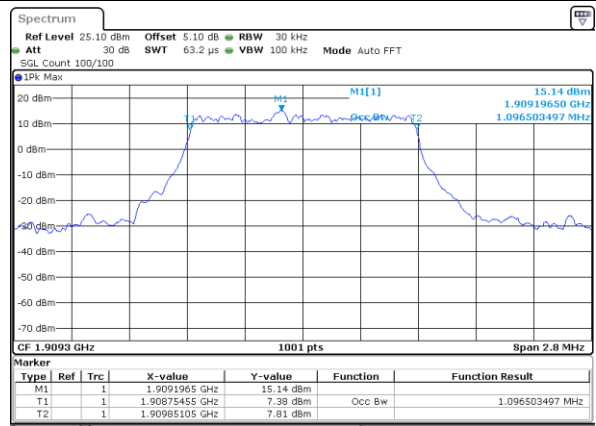

Mode	LTE Band 41 : 99%OBW(MHz)											
BW	1.4MHz		3MHz		5MHz		10MHz		15MHz		20MHz	
Mod.	QPSK	16QAM	QPSK	16QAM	QPSK	16QAM	QPSK	16QAM	QPSK	16QAM	QPSK	16QAM
Lowest CH	-	-	-	-	4.47	4.49	9.05	8.97	13.37	13.49	18.42	18.30
Middle CH	-	-	-	-	4.49	4.48	8.93	8.99	13.46	13.43	18.30	18.26
Highest CH	-	-	-	-	4.48	4.48	9.01	8.95	13.40	13.46	18.34	18.30

LTE Band 2

Lowest Channel / 1.4MHz / QPSK

Date: 4 SEP 2017 11:14:33

Lowest Channel / 1.4MHz / 16QAM

Date: 4 SEP 2017 11:14:43

Middle Channel / 1.4MHz / QPSK

Date: 4 SEP 2017 11:14:53

Middle Channel / 1.4MHz / 16QAM

Date: 4 SEP 2017 11:15:03

Highest Channel / 1.4MHz / QPSK

Date: 4 SEP 2017 11:15:13

Highest Channel / 1.4MHz / 16QAM

Date: 4 SEP 2017 11:15:23

LTE Band 2

Lowest Channel / 3MHz / QPSK

Date: 4 SEP 2017 11:15:33