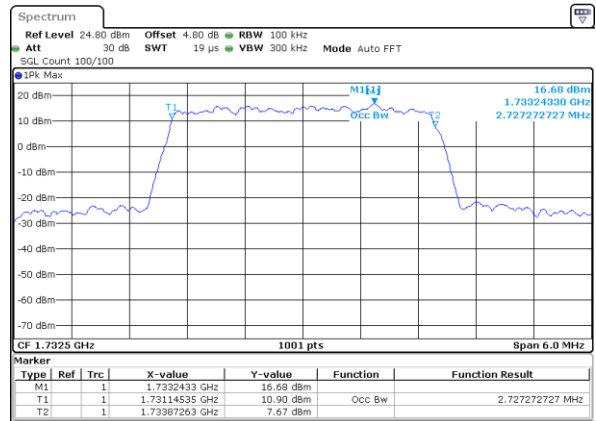

Middle Channel / 3MHz / 16QAM

Date: 4 AUG 2017 19:29:31