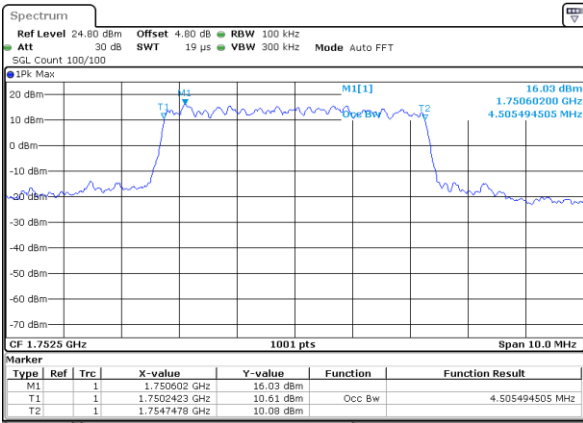

LTE Band 4

Lowest Channel / 5MHz / QPSK

Date: 4 AUG 2017 19:38:47

Lowest Channel / 5MHz / 16QAM

Date: 4 AUG 2017 19:38:57

Middle Channel / 5MHz / QPSK

Date: 4 AUG 2017 19:53:29

Middle Channel / 5MHz / 16QAM

Date: 4 AUG 2017 19:53:39

Highest Channel / 5MHz / QPSK

Date: 4 AUG 2017 19:55:58

Highest Channel / 5MHz / 16QAM

Date: 4 AUG 2017 19:56:08

LTE Band 4

Lowest Channel / 10MHz / QPSK

Date: 4 AUG 2017 20:02:56