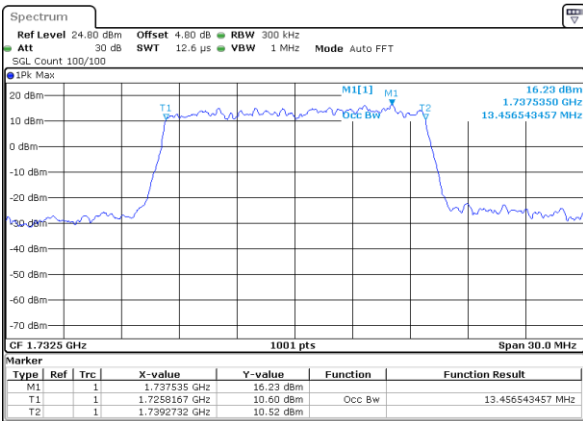

Highest Channel / 10MHz / 16QAM

Date: 4 AUG 2017 20:12:32

LTE Band 4

Lowest Channel / 15MHz / QPSK

Date: 4 AUG 2017 20:19:20

Lowest Channel / 15MHz / 16QAM

Date: 4 AUG 2017 20:19:30

Middle Channel / 15MHz / QPSK

Date: 4 AUG 2017 20:26:18

Middle Channel / 15MHz / 16QAM

Date: 4 AUG 2017 20:26:28

Highest Channel / 15MHz / QPSK

Date: 4 AUG 2017 20:28:47

Highest Channel / 15MHz / 16QAM

Date: 4 AUG 2017 20:28:57

LTE Band 4