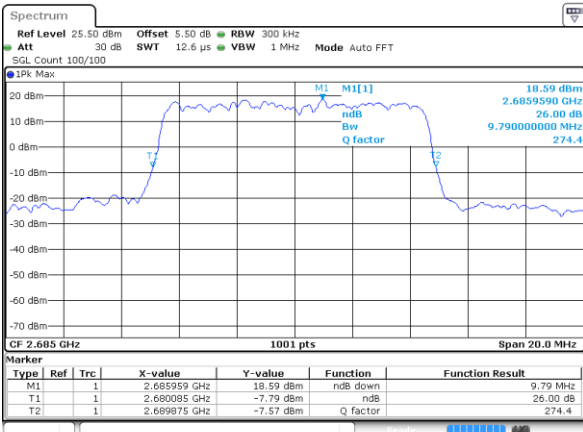

Date: 11 AUG 2017 11:33:34

Highest Channel / 5MHz / 16QAM

Date: 11 AUG 2017 11:33:45

LTE Band 41

Lowest Channel / 10MHz / QPSK

Date: 11 AUG 2017 11:34:17

Lowest Channel / 10MHz / 16QAM

Date: 11 AUG 2017 11:34:28

Middle Channel / 10MHz / QPSK

Date: 11 AUG 2017 11:35:00

Middle Channel / 10MHz / 16QAM

Date: 11 AUG 2017 11:35:10

Highest Channel / 10MHz / QPSK

Date: 11 AUG 2017 11:35:42

Highest Channel / 10MHz / 16QAM

Date: 11 AUG 2017 11:45:40