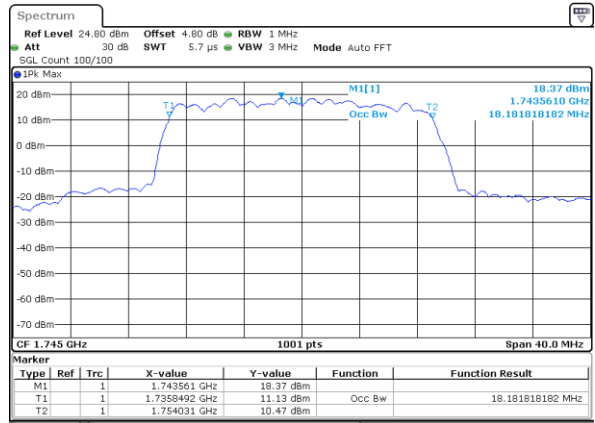

Date: 4 AUG 2017 20:26:18

Middle Channel / 15MHz / 16QAM

Date: 4 AUG 2017 20:26:28

Highest Channel / 15MHz / QPSK

Date: 4 AUG 2017 20:28:47

Highest Channel / 15MHz / 16QAM

Date: 4 AUG 2017 20:28:57

LTE Band 4

Lowest Channel / 20MHz / QPSK

Date: 4 AUG 2017 20:35:45

Lowest Channel / 20MHz / 16QAM

Date: 4 AUG 2017 20:35:55

Middle Channel / 20MHz / QPSK

Date: 4 AUG 2017 20:42:43

Middle Channel / 20MHz / 16QAM

Date: 4 AUG 2017 20:42:53

Highest Channel / 20MHz / QPSK

Date: 4 AUG 2017 20:45:11

Highest Channel / 20MHz / 16QAM

Date: 4 AUG 2017 20:45:21