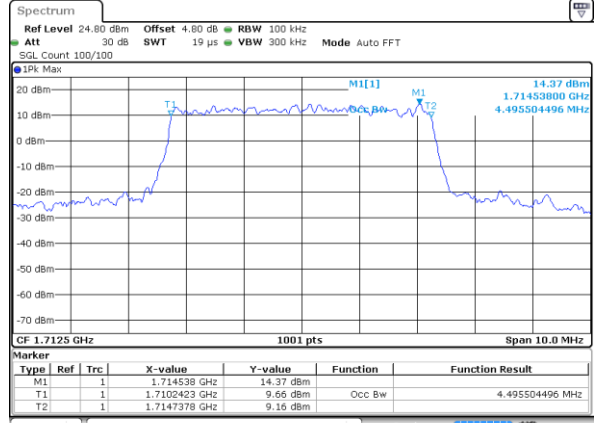

Date: 4 AUG 2017 19:15:25

Highest Channel / 1.4MHz / 16QAM

Date: 4 AUG 2017 19:15:35

LTE Band 4

Lowest Channel / 3MHz / QPSK

Date: 4 AUG 2017 19:22:23

Lowest Channel / 3MHz / 16QAM

Date: 4 AUG 2017 19:22:33

Middle Channel / 3MHz / QPSK

Date: 4 AUG 2017 19:29:21

Middle Channel / 3MHz / 16QAM

Date: 4 AUG 2017 19:29:31

Highest Channel / 3MHz / QPSK

Date: 4 AUG 2017 19:31:50

Highest Channel / 3MHz / 16QAM

Date: 4 AUG 2017 19:32:00

LTE Band 4

Lowest Channel / 5MHz / QPSK

Date: 4 AUG 2017 19:38:47

Lowest Channel / 5MHz / 16QAM

Date: 4 AUG 2017 19:38:57

Middle Channel / 5MHz / QPSK

Date: 4 AUG 2017 19:53:29

Middle Channel / 5MHz / 16QAM