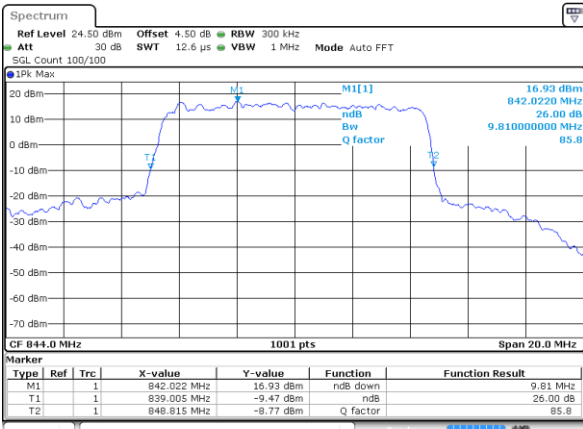

Lowest Channel / 10MHz / QPSK

Date: 8 AUG 2017 10:41:44

Lowest Channel / 10MHz / 16QAM

Date: 8 AUG 2017 10:42:05

Middle Channel / 10MHz / QPSK

Date: 8 AUG 2017 10:42:59

Middle Channel / 10MHz / 16QAM

Date: 8 AUG 2017 10:42:36

Highest Channel / 10MHz / QPSK

Date: 8 AUG 2017 10:43:20

Highest Channel / 10MHz / 16QAM

Date: 8 AUG 2017 10:43:40

LTE Band 26

Lowest Channel / 15MHz / QPSK

Date: 8 AUG 2017 10:44:18

Lowest Channel / 15MHz / 16QAM