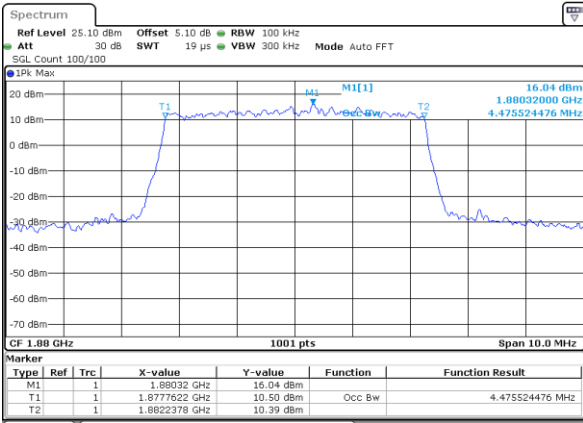

Date: 4 SEP 2017 11:15:03

Highest Channel / 1.4MHz / QPSK

Date: 4 SEP 2017 11:15:13

Highest Channel / 1.4MHz / 16QAM

Date: 4 SEP 2017 11:15:23

LTE Band 2

Lowest Channel / 3MHz / QPSK

Date: 4 SEP 2017 11:15:33

Lowest Channel / 3MHz / 16QAM

Date: 4 SEP 2017 11:15:43

Middle Channel / 3MHz / QPSK

Date: 4 SEP 2017 11:15:53

Middle Channel / 3MHz / 16QAM

Date: 4 SEP 2017 11:16:03

Highest Channel / 3MHz / QPSK

Date: 4 SEP 2017 11:16:13

Highest Channel / 3MHz / 16QAM

Date: 4 SEP 2017 11:16:23

LTE Band 2

Lowest Channel / 5MHz / QPSK

Date: 4 SEP 2017 11:16:33

Lowest Channel / 5MHz / 16QAM

Date: 4 SEP 2017 11:16:42

Middle Channel / 5MHz / QPSK

Date: 4 SEP 2017 11:16:52

Middle Channel / 5MHz / 16QAM

Date: 4 SEP 2017 11:17:02

Highest Channel / 5MHz / QPSK

Date: 4 SEP 2017 11:17:12

Highest Channel / 5MHz / 16QAM

Date: 4 SEP 2017 11:17:22

LTE Band 2