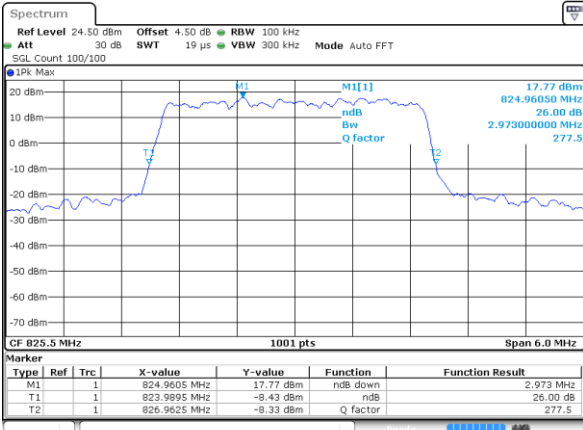

Date: 8 AUG 2017 09:34:26

Highest Channel / 1.4MHz / QPSK

Date: 8 AUG 2017 09:35:06

Highest Channel / 1.4MHz / 16QAM

Date: 8 AUG 2017 09:35:26

LTE Band 26

Lowest Channel / 3MHz / QPSK

Date: 8 AUG 2017 10:37:03