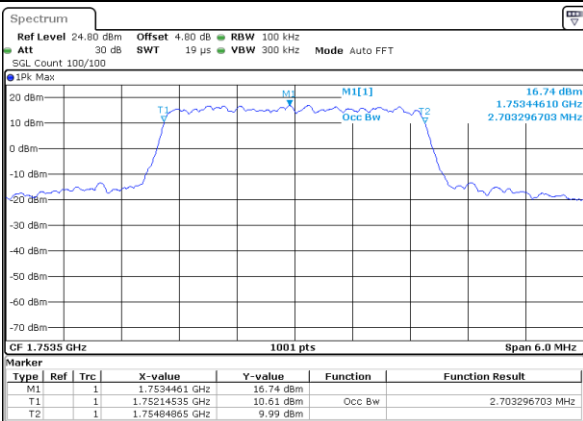

Date: 4 AUG 2017 19:15:25

Highest Channel / 1.4MHz / 16QAM

Date: 4 AUG 2017 19:15:35

LTE Band 4

Lowest Channel / 3MHz / QPSK

Date: 4 AUG 2017 19:22:23

Lowest Channel / 3MHz / 16QAM

Date: 4 AUG 2017 19:22:33

Middle Channel / 3MHz / QPSK

Date: 4 AUG 2017 19:29:21

Middle Channel / 3MHz / 16QAM

Date: 4 AUG 2017 19:29:31

Highest Channel / 3MHz / QPSK

Date: 4 AUG 2017 19:31:50

Highest Channel / 3MHz / 16QAM

Date: 4 AUG 2017 19:32:00

LTE Band 4

Lowest Channel / 5MHz / QPSK

Date: 4 AUG 2017 19:38:47

Lowest Channel / 5MHz / 16QAM

Date: 4 AUG 2017 19:38:57

Middle Channel / 5MHz / QPSK

Date: 4 AUG 2017 19:53:29

Middle Channel / 5MHz / 16QAM