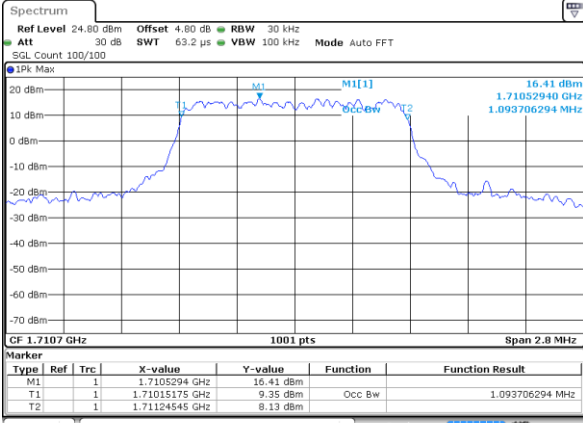

Date: 4 SEP 2017 11:19:21

LTE Band 2

Lowest Channel / 20MHz / QPSK

Date: 4 SEP 2017 11:19:31

Lowest Channel / 20MHz / 16QAM

Date: 4 SEP 2017 11:19:41

Middle Channel / 20MHz / QPSK

Date: 4 SEP 2017 11:19:51

Middle Channel / 20MHz / 16QAM

Date: 4 SEP 2017 11:20:01

Highest Channel / 20MHz / QPSK

Date: 4 SEP 2017 11:20:11

Highest Channel / 20MHz / 16QAM

Date: 4 SEP 2017 11:20:21

LTE Band 4

Lowest Channel / 1.4MHz / QPSK

Date: 4 AUG 2017 19:05:58

Lowest Channel / 1.4MHz / 16QAM

Date: 4 AUG 2017 19:06:08

Middle Channel / 1.4MHz / QPSK

Date: 4 AUG 2017 19:12:56

Middle Channel / 1.4MHz / 16QAM

Date: 4 AUG 2017 19:13:06

Highest Channel / 1.4MHz / QPSK

Date: 4 AUG 2017 19:15:25

Highest Channel / 1.4MHz / 16QAM

Date: 4 AUG 2017 19:15:35

LTE Band 4

Lowest Channel / 3MHz / QPSK

Date: 4 AUG 2017 19:22:23

Lowest Channel / 3MHz / 16QAM

Date: 4 AUG 2017 19:22:33