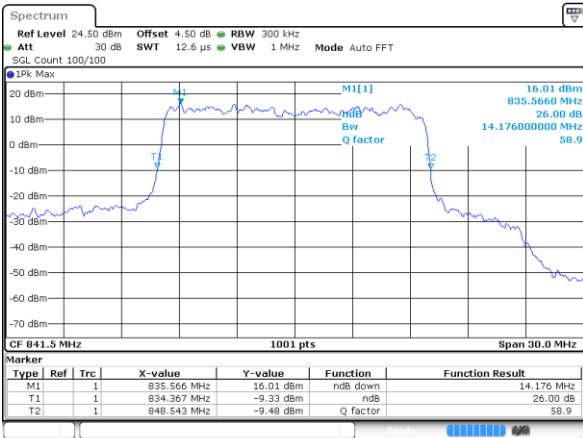

Highest Channel / 10MHz / QPSK

Date: 8 AUG 2017 10:43:20

Highest Channel / 10MHz / 16QAM

Date: 8 AUG 2017 10:43:40

LTE Band 26

Lowest Channel / 15MHz / QPSK

Date: 8 AUG 2017 10:44:18

Lowest Channel / 15MHz / 16QAM

Date: 8 AUG 2017 10:44:40

Middle Channel / 15MHz / QPSK

Date: 8 AUG 2017 10:47:14

Middle Channel / 15MHz / 16QAM

Date: 8 AUG 2017 10:46:53

Highest Channel / 15MHz / QPSK

Date: 8 AUG 2017 10:47:36

Highest Channel / 15MHz / 16QAM