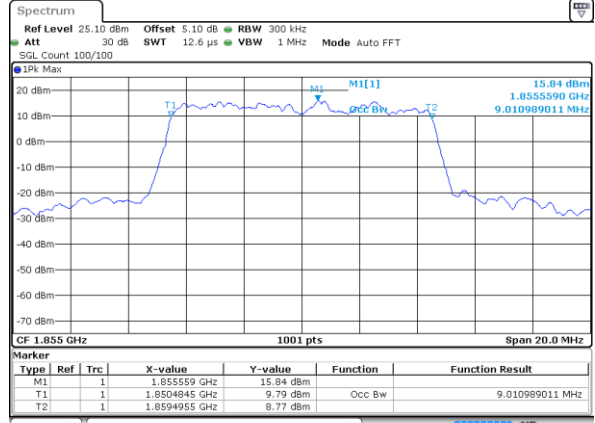

Highest Channel / 3MHz / 16QAM

Date: 4 SEP 2017 11:16:23

LTE Band 2

Lowest Channel / 5MHz / QPSK

Date: 4 SEP 2017 11:16:33

Lowest Channel / 5MHz / 16QAM

Date: 4 SEP 2017 11:16:42

Middle Channel / 5MHz / QPSK

Date: 4 SEP 2017 11:16:52

Middle Channel / 5MHz / 16QAM

Date: 4 SEP 2017 11:17:02

Highest Channel / 5MHz / QPSK

Date: 4 SEP 2017 11:17:12

Highest Channel / 5MHz / 16QAM

Date: 4 SEP 2017 11:17:22

LTE Band 2

Lowest Channel / 10MHz / QPSK

Date: 4 SEP 2017 11:17:32

Lowest Channel / 10MHz / 16QAM

Date: 4 SEP 2017 11:17:42

Middle Channel / 10MHz / QPSK

Date: 4 SEP 2017 11:17:52

Middle Channel / 10MHz / 16QAM

Date: 4 SEP 2017 11:18:02