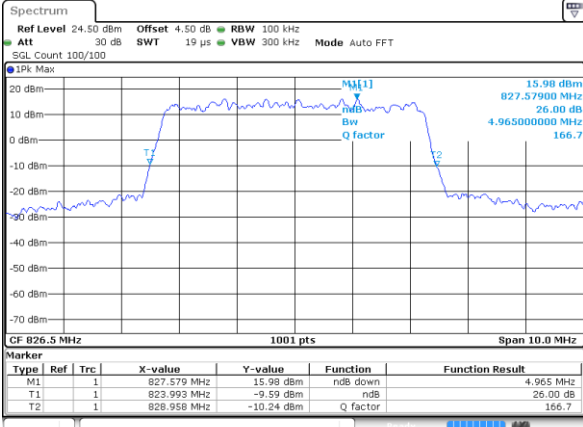

Highest Channel / 3MHz / 16QAM

Date: 8 AUG 2017 10:38:46

LTE Band 26

Lowest Channel / 5MHz / QPSK

Date: 8 AUG 2017 10:39:11

Lowest Channel / 5MHz / 16QAM

Date: 8 AUG 2017 10:39:35

Middle Channel / 5MHz / QPSK

Date: 8 AUG 2017 10:40:21

Middle Channel / 5MHz / 16QAM

Date: 8 AUG 2017 10:39:58

Highest Channel / 5MHz / QPSK

Date: 8 AUG 2017 10:40:43

Highest Channel / 5MHz / 16QAM

Date: 8 AUG 2017 10:41:12

LTE Band 26