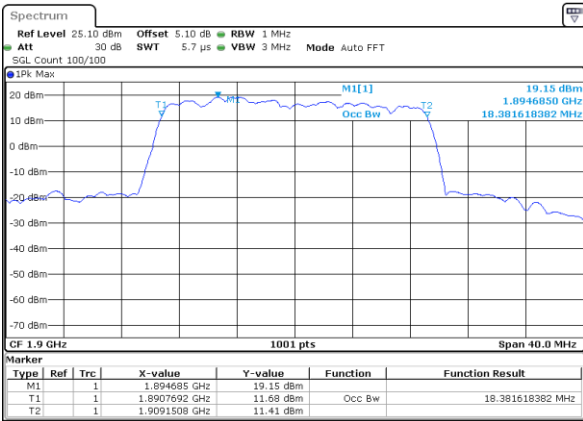

Highest Channel / 10MHz / QPSK

Date: 4 SEP 2017 11:18:12

Highest Channel / 10MHz / 16QAM

Date: 4 SEP 2017 11:18:22

LTE Band 2

Lowest Channel / 15MHz / QPSK

Date: 4 SEP 2017 11:18:32

Lowest Channel / 15MHz / 16QAM

Date: 4 SEP 2017 11:18:42

Middle Channel / 15MHz / QPSK

Date: 4 SEP 2017 11:18:52

Middle Channel / 15MHz / 16QAM

Date: 4 SEP 2017 11:19:02

Highest Channel / 15MHz / QPSK

Date: 4 SEP 2017 11:19:12

Highest Channel / 15MHz / 16QAM

Date: 4 SEP 2017 11:19:21

LTE Band 2

Lowest Channel / 20MHz / QPSK

Date: 4 SEP 2017 11:19:31

Lowest Channel / 20MHz / 16QAM

Date: 4 SEP 2017 11:19:41

Middle Channel / 20MHz / QPSK

Date: 4 SEP 2017 11:19:51

Middle Channel / 20MHz / 16QAM

Date: 4 SEP 2017 11:20:01

Highest Channel / 20MHz / QPSK

Date: 4 SEP 2017 11:20:11

Highest Channel / 20MHz / 16QAM

Date: 4 SEP 2017 11:20:21

LTE Band 4

Lowest Channel / 1.4MHz / QPSK