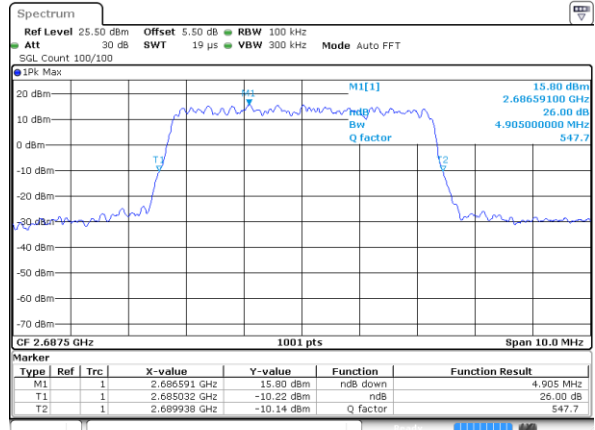

Date: 11 AUG 2017 11:32:09

Lowest Channel / 5MHz / 16QAM

Date: 11 AUG 2017 11:46:50

Middle Channel / 5MHz / QPSK

Date: 11 AUG 2017 11:32:52

Middle Channel / 5MHz / 16QAM

Date: 11 AUG 2017 11:33:02

Highest Channel / 5MHz / QPSK

Date: 11 AUG 2017 11:33:34

Highest Channel / 5MHz / 16QAM

Date: 11 AUG 2017 11:33:45

LTE Band 41

Lowest Channel / 10MHz / QPSK

Date: 11 AUG 2017 11:34:17

Lowest Channel / 10MHz / 16QAM

Date: 11 AUG 2017 11:34:28