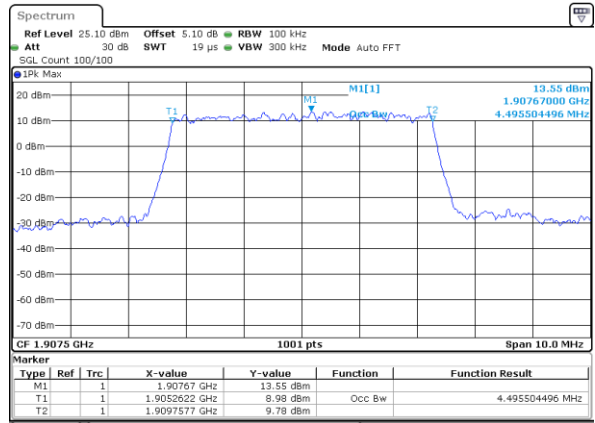

Highest Channel / 3MHz / 16QAM

Date: 4 SEP 2017 11:16:23

LTE Band 2

Lowest Channel / 5MHz / QPSK

Date: 4 SEP 2017 11:16:33

Lowest Channel / 5MHz / 16QAM

Date: 4 SEP 2017 11:16:42

Middle Channel / 5MHz / QPSK

Date: 4 SEP 2017 11:16:52

Middle Channel / 5MHz / 16QAM

Date: 4 SEP 2017 11:17:02

Highest Channel / 5MHz / QPSK

Date: 4 SEP 2017 11:17:12

Highest Channel / 5MHz / 16QAM

Date: 4 SEP 2017 11:17:22

LTE Band 2

Lowest Channel / 10MHz / QPSK

Date: 4 SEP 2017 11:17:32

Lowest Channel / 10MHz / 16QAM

Date: 4 SEP 2017 11:17:42

Middle Channel / 10MHz / QPSK

Date: 4 SEP 2017 11:17:52

Middle Channel / 10MHz / 16QAM

Date: 4 SEP 2017 11:18:02