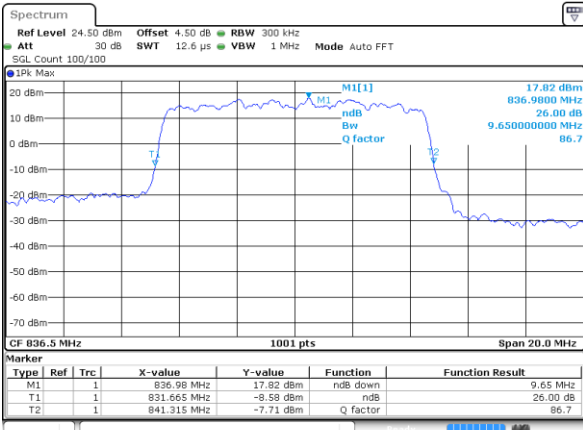

Lowest Channel / 10MHz / QPSK

Date: 8 AUG 2017 10:41:44

Lowest Channel / 10MHz / 16QAM

Date: 8 AUG 2017 10:42:05

Middle Channel / 10MHz / QPSK

Date: 8 AUG 2017 10:42:59

Middle Channel / 10MHz / 16QAM

Date: 8 AUG 2017 10:42:36

Highest Channel / 10MHz / QPSK

Date: 8 AUG 2017 10:43:20

Highest Channel / 10MHz / 16QAM

Date: 8 AUG 2017 10:43:40

LTE Band 26

Lowest Channel / 15MHz / QPSK

Date: 8 AUG 2017 10:44:18

Lowest Channel / 15MHz / 16QAM