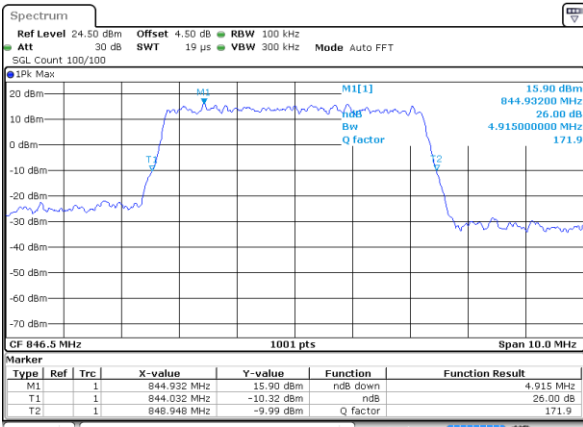

Highest Channel / 3MHz / 16QAM

Date: 8 AUG 2017 10:38:46

LTE Band 26

Lowest Channel / 5MHz / QPSK

Date: 8 AUG 2017 10:39:11

Lowest Channel / 5MHz / 16QAM

Date: 8 AUG 2017 10:39:35

Middle Channel / 5MHz / QPSK

Date: 8 AUG 2017 10:40:21

Middle Channel / 5MHz / 16QAM

Date: 8 AUG 2017 10:39:58

Highest Channel / 5MHz / QPSK

Date: 8 AUG 2017 10:40:43

Highest Channel / 5MHz / 16QAM

Date: 8 AUG 2017 10:41:12

LTE Band 26