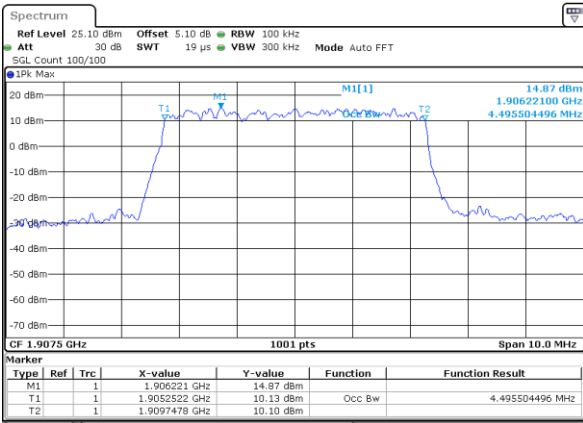

Lowest Channel / 3MHz / 16QAM

Date: 4 SEP 2017 11:15:43

Middle Channel / 3MHz / QPSK

Date: 4 SEP 2017 11:15:53

Middle Channel / 3MHz / 16QAM

Date: 4 SEP 2017 11:16:03

Highest Channel / 3MHz / QPSK

Date: 4 SEP 2017 11:16:13

Highest Channel / 3MHz / 16QAM

Date: 4 SEP 2017 11:16:23

LTE Band 2

Lowest Channel / 5MHz / QPSK

Date: 4 SEP 2017 11:16:33

Lowest Channel / 5MHz / 16QAM

Date: 4 SEP 2017 11:16:42

Middle Channel / 5MHz / QPSK

Date: 4 SEP 2017 11:16:52

Middle Channel / 5MHz / 16QAM

Date: 4 SEP 2017 11:17:02

Highest Channel / 5MHz / QPSK

Date: 4 SEP 2017 11:17:12

Highest Channel / 5MHz / 16QAM

Date: 4 SEP 2017 11:17:22

LTE Band 2