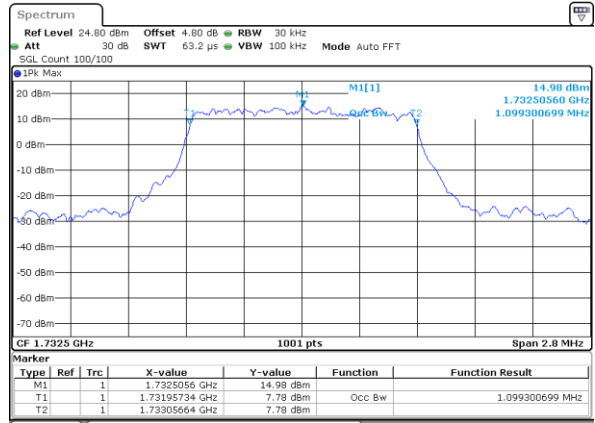

Middle Channel / 20MHz / 16QAM

Date: 4 SEP 2017 11:20:01

Highest Channel / 20MHz / QPSK

Date: 4 SEP 2017 11:20:11

Highest Channel / 20MHz / 16QAM

Date: 4 SEP 2017 11:20:21

LTE Band 4

Lowest Channel / 1.4MHz / QPSK

Date: 4 AUG 2017 19:05:58

Lowest Channel / 1.4MHz / 16QAM

Date: 4 AUG 2017 19:06:08

Middle Channel / 1.4MHz / QPSK

Date: 4 AUG 2017 19:12:56

Middle Channel / 1.4MHz / 16QAM

Date: 4 AUG 2017 19:13:06

Highest Channel / 1.4MHz / QPSK

Date: 4 AUG 2017 19:15:25

Highest Channel / 1.4MHz / 16QAM

Date: 4 AUG 2017 19:15:35

LTE Band 4

Lowest Channel / 3MHz / QPSK

Date: 4 AUG 2017 19:22:23

Lowest Channel / 3MHz / 16QAM

Date: 4 AUG 2017 19:22:33