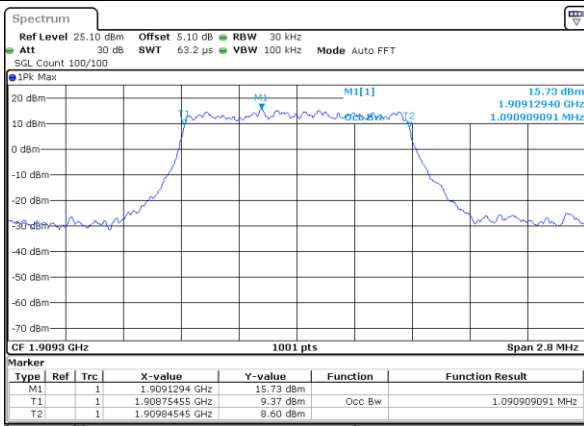

LTE Band 2

Lowest Channel / 1.4MHz / QPSK

Date: 4 SEP 2017 11:14:33

Lowest Channel / 1.4MHz / 16QAM

Date: 4 SEP 2017 11:14:43

Middle Channel / 1.4MHz / QPSK

Date: 4 SEP 2017 11:14:53

Middle Channel / 1.4MHz / 16QAM

Date: 4 SEP 2017 11:15:03

Highest Channel / 1.4MHz / QPSK

Date: 4 SEP 2017 11:15:13

Highest Channel / 1.4MHz / 16QAM

Date: 4 SEP 2017 11:15:23

LTE Band 2

Lowest Channel / 3MHz / QPSK

Date: 4 SEP 2017 11:15:33