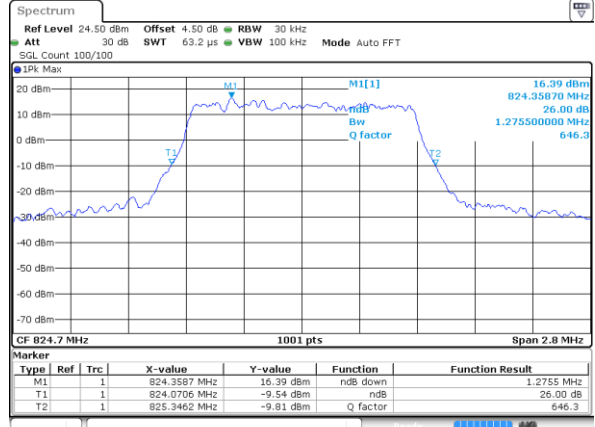

LTE Band 26

Lowest Channel / 1.4MHz / QPSK

Date: 8 AUG 2017 09:15:54

Lowest Channel / 1.4MHz / 16QAM

Date: 8 AUG 2017 09:34:05

Middle Channel / 1.4MHz / QPSK

Date: 8 AUG 2017 09:34:45

Middle Channel / 1.4MHz / 16QAM

Date: 8 AUG 2017 09:34:26

Highest Channel / 1.4MHz / QPSK

Date: 8 AUG 2017 09:35:06

Highest Channel / 1.4MHz / 16QAM

Date: 8 AUG 2017 09:35:26

LTE Band 26

Lowest Channel / 3MHz / QPSK

Date: 8 AUG 2017 10:37:03