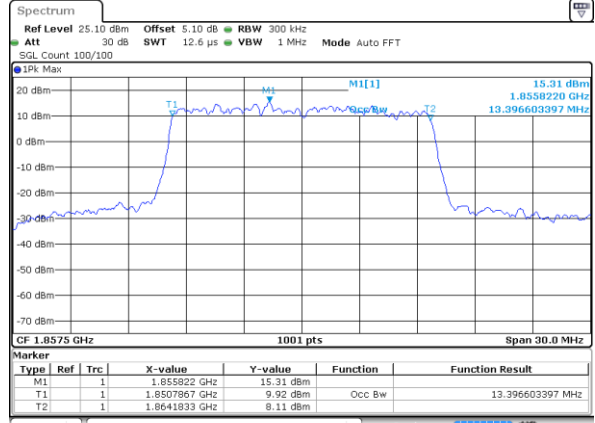

Lowest Channel / 10MHz / QPSK

Date: 4 SEP 2017 11:17:32

Lowest Channel / 10MHz / 16QAM

Date: 4 SEP 2017 11:17:42

Middle Channel / 10MHz / QPSK

Date: 4 SEP 2017 11:17:52

Middle Channel / 10MHz / 16QAM

Date: 4 SEP 2017 11:18:02

Highest Channel / 10MHz / QPSK

Date: 4 SEP 2017 11:18:12

Highest Channel / 10MHz / 16QAM

Date: 4 SEP 2017 11:18:22

LTE Band 2

Lowest Channel / 15MHz / QPSK

Date: 4 SEP 2017 11:18:32

Lowest Channel / 15MHz / 16QAM

Date: 4 SEP 2017 11:18:42

Middle Channel / 15MHz / QPSK

Date: 4 SEP 2017 11:18:52

Middle Channel / 15MHz / 16QAM

Date: 4 SEP 2017 11:19:02

Highest Channel / 15MHz / QPSK

Date: 4 SEP 2017 11:19:12

Highest Channel / 15MHz / 16QAM