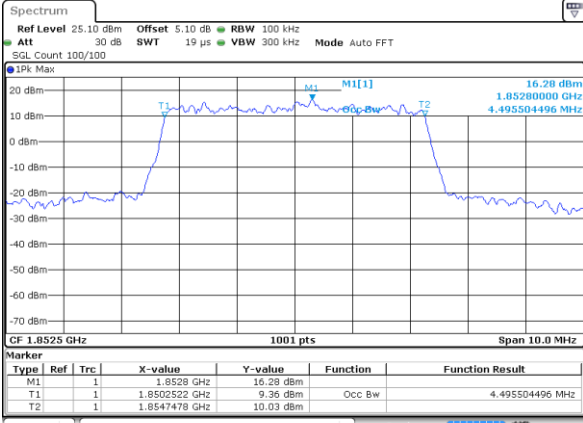

Date: 4 SEP 2017 11:15:03

Highest Channel / 1.4MHz / QPSK

Date: 4 SEP 2017 11:15:13

Highest Channel / 1.4MHz / 16QAM

Date: 4 SEP 2017 11:15:23

LTE Band 2

Lowest Channel / 3MHz / QPSK

Date: 4 SEP 2017 11:15:33

Lowest Channel / 3MHz / 16QAM

Date: 4 SEP 2017 11:15:43

Middle Channel / 3MHz / QPSK

Date: 4 SEP 2017 11:15:53

Middle Channel / 3MHz / 16QAM

Date: 4 SEP 2017 11:16:03

Highest Channel / 3MHz / QPSK

Date: 4 SEP 2017 11:16:13

Highest Channel / 3MHz / 16QAM

Date: 4 SEP 2017 11:16:23

LTE Band 2

Lowest Channel / 5MHz / QPSK

Date: 4 SEP 2017 11:16:33

Lowest Channel / 5MHz / 16QAM

Date: 4 SEP 2017 11:16:42

Middle Channel / 5MHz / QPSK

Date: 4 SEP 2017 11:16:52

Middle Channel / 5MHz / 16QAM

Date: 4 SEP 2017 11:17:02

Highest Channel / 5MHz / QPSK

Date: 4 SEP 2017 11:17:12

Highest Channel / 5MHz / 16QAM

Date: 4 SEP 2017 11:17:22

LTE Band 2