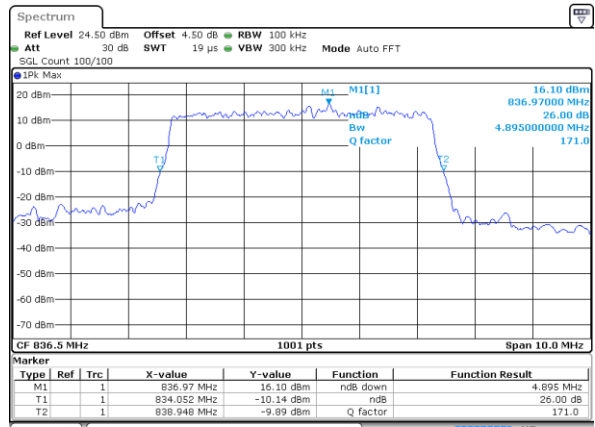

Highest Channel / 3MHz / 16QAM

Date: 8 AUG 2017 10:38:46

LTE Band 26

Lowest Channel / 5MHz / QPSK

Date: 8 AUG 2017 10:39:11

Lowest Channel / 5MHz / 16QAM

Date: 8 AUG 2017 10:39:35

Middle Channel / 5MHz / QPSK

Date: 8 AUG 2017 10:40:21

Middle Channel / 5MHz / 16QAM

Date: 8 AUG 2017 10:39:58

Highest Channel / 5MHz / QPSK

Date: 8 AUG 2017 10:40:43

Highest Channel / 5MHz / 16QAM

Date: 8 AUG 2017 10:41:12

LTE Band 26