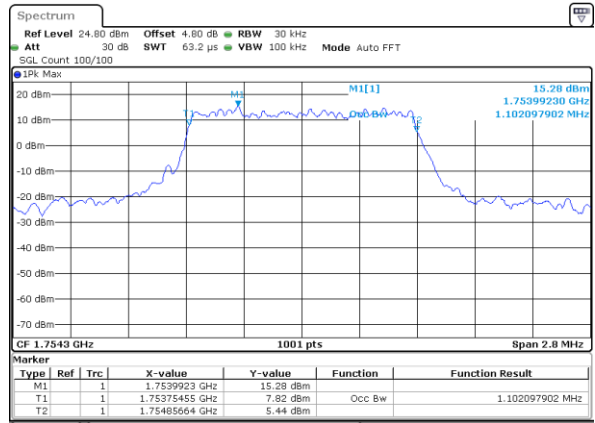

Middle Channel / 20MHz / 16QAM

Date: 4 SEP 2017 11:20:01

Highest Channel / 20MHz / QPSK

Date: 4 SEP 2017 11:20:11

Highest Channel / 20MHz / 16QAM

Date: 4 SEP 2017 11:20:21

LTE Band 4

Lowest Channel / 1.4MHz / QPSK

Date: 4 AUG 2017 19:05:58

Lowest Channel / 1.4MHz / 16QAM

Date: 4 AUG 2017 19:06:08

Middle Channel / 1.4MHz / QPSK

Date: 4 AUG 2017 19:12:56

Middle Channel / 1.4MHz / 16QAM

Date: 4 AUG 2017 19:13:06

Highest Channel / 1.4MHz / QPSK

Date: 4 AUG 2017 19:15:25

Highest Channel / 1.4MHz / 16QAM

Date: 4 AUG 2017 19:15:35

LTE Band 4

Lowest Channel / 3MHz / QPSK

Date: 4 AUG 2017 19:22:23

Lowest Channel / 3MHz / 16QAM

Date: 4 AUG 2017 19:22:33