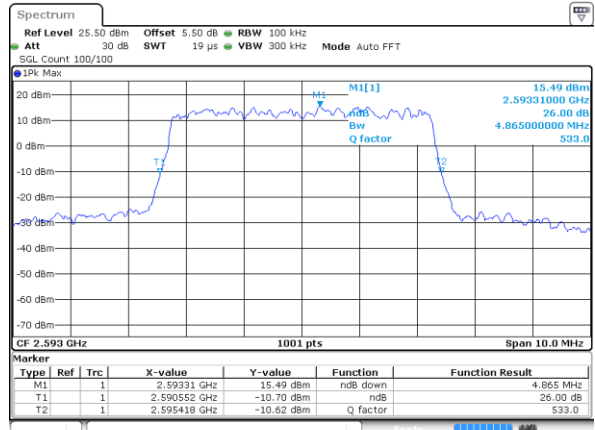

Date: 11 AUG 2017 11:32:09

Lowest Channel / 5MHz / 16QAM

Date: 11 AUG 2017 11:46:50

Middle Channel / 5MHz / QPSK

Date: 11 AUG 2017 11:32:52

Middle Channel / 5MHz / 16QAM

Date: 11 AUG 2017 11:33:02

Highest Channel / 5MHz / QPSK

Date: 11 AUG 2017 11:33:34

Highest Channel / 5MHz / 16QAM

Date: 11 AUG 2017 11:33:45

LTE Band 41

Lowest Channel / 10MHz / QPSK

Date: 11 AUG 2017 11:34:17

Lowest Channel / 10MHz / 16QAM

Date: 11 AUG 2017 11:34:28