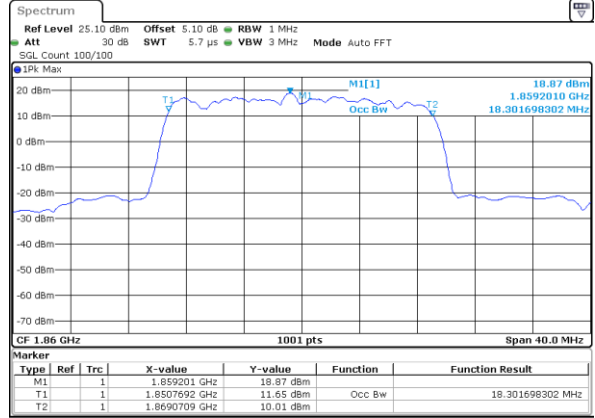

Highest Channel / 10MHz / QPSK

Date: 4 SEP 2017 11:18:12

Highest Channel / 10MHz / 16QAM

Date: 4 SEP 2017 11:18:22

LTE Band 2

Lowest Channel / 15MHz / QPSK

Date: 4 SEP 2017 11:18:32

Lowest Channel / 15MHz / 16QAM

Date: 4 SEP 2017 11:18:42

Middle Channel / 15MHz / QPSK

Date: 4 SEP 2017 11:18:52

Middle Channel / 15MHz / 16QAM

Date: 4 SEP 2017 11:19:02

Highest Channel / 15MHz / QPSK

Date: 4 SEP 2017 11:19:12

Highest Channel / 15MHz / 16QAM

Date: 4 SEP 2017 11:19:21

LTE Band 2

Lowest Channel / 20MHz / QPSK

Date: 4 SEP 2017 11:19:31

Lowest Channel / 20MHz / 16QAM

Date: 4 SEP 2017 11:19:41

Middle Channel / 20MHz / QPSK

Date: 4 SEP 2017 11:19:51

Middle Channel / 20MHz / 16QAM

Date: 4 SEP 2017 11:20:01

Highest Channel / 20MHz / QPSK

Date: 4 SEP 2017 11:20:11

Highest Channel / 20MHz / 16QAM

Date: 4 SEP 2017 11:20:21

LTE Band 4

Lowest Channel / 1.4MHz / QPSK