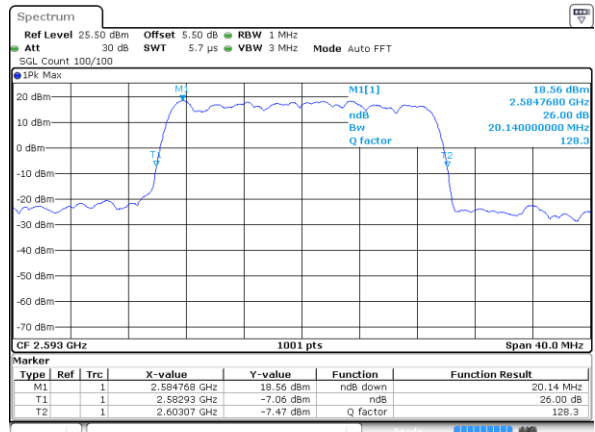

Date: 11 AUG 2017 11:37:18

Highest Channel / 15MHz / QPSK

Date: 11 AUG 2017 11:37:50

Highest Channel / 15MHz / 16QAM

Date: 11 AUG 2017 11:38:01

LTE Band 41

Lowest Channel / 20MHz / QPSK

Date: 11 AUG 2017 11:38:34

Lowest Channel / 20MHz / 16QAM

Date: 11 AUG 2017 11:38:44

Middle Channel / 20MHz / QPSK

Date: 11 AUG 2017 11:39:17

Middle Channel / 20MHz / 16QAM

Date: 11 AUG 2017 11:39:28

Highest Channel / 20MHz / QPSK

Date: 11 AUG 2017 11:40:00

Highest Channel / 20MHz / 16QAM

Date: 11 AUG 2017 11:40:11

Occupied Bandwidth

Mode	LTE Band 2 : 99%OBW(MHz)											
	1.4MHz		3MHz		5MHz		10MHz		15MHz		20MHz	
Mod.	QPSK	16QAM	QPSK	16QAM	QPSK	16QAM	QPSK	16QAM	QPSK	16QAM	QPSK	16QAM
Lowest CH	1.09	1.10	2.73	2.73	4.50	4.50	8.99	9.01	13.40	13.40	18.34	18.30
Middle CH	1.09	1.09	2.71	2.71	4.48	4.46	9.05	9.03	13.43	13.46	18.18	18.30
Highest CH	1.09	1.10	2.71	2.72	4.50	4.50	9.01	8.95	13.46	13.49	18.38	18.30

Mode	LTE Band 4 : 99%OBW(MHz)											
	1.4MHz		3MHz		5MHz		10MHz		15MHz		20MHz	
Mod.	QPSK	16QAM	QPSK	16QAM	QPSK	16QAM	QPSK	16QAM	QPSK	16QAM	QPSK	16QAM
Lowest CH	1.09	1.09	2.72	2.74	4.50	4.50	8.99	8.97	13.34	13.40	18.30	18.22
Middle CH	1.09	1.10	2.73	2.73	4.50	4.49	8.93	8.97	13.46	13.43	18.46	18.42
Highest CH	1.10	1.10	2.70	2.72	4.51	4.52	9.01	8.99	13.40	13.37	18.14	18.18