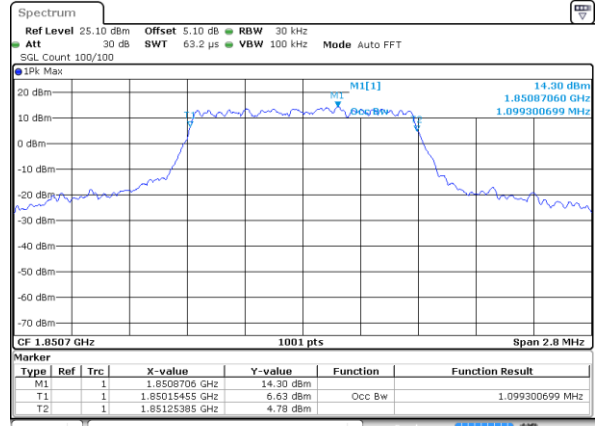

Mode	LTE Band 26 : 99%OBW(MHz)											
BW	1.4MHz		3MHz		5MHz		10MHz		15MHz		CH26765	
Mod.	QPSK	16QAM	QPSK	16QAM	QPSK	16QAM	QPSK	16QAM	QPSK	16QAM	QPSK	16QAM
Lowest CH	1.09	1.08	2.72	2.73	4.47	4.45	9.01	9.05	13.43	13.43	13.43	13.43
Middle CH	1.09	1.10	2.73	2.73	4.49	4.50	8.97	8.97	13.40	13.31	-	-
Highest CH	1.10	1.10	2.71	2.73	4.47	4.46	8.99	9.01	13.34	13.37	-	-

Mode	LTE Band 41 : 99%OBW(MHz)											
BW	1.4MHz		3MHz		5MHz		10MHz		15MHz		20MHz	
Mod.	QPSK	16QAM	QPSK	16QAM	QPSK	16QAM	QPSK	16QAM	QPSK	16QAM	QPSK	16QAM
Lowest CH	-	-	-	-	4.47	4.49	9.05	8.97	13.37	13.49	18.42	18.30
Middle CH	-	-	-	-	4.49	4.48	8.93	8.99	13.46	13.43	18.30	18.26
Highest CH	-	-	-	-	4.48	4.48	9.01	8.95	13.40	13.46	18.34	18.30

LTE Band 2

Lowest Channel / 1.4MHz / QPSK

Date: 4 SEP 2017 11:14:33

Lowest Channel / 1.4MHz / 16QAM

Date: 4 SEP 2017 11:14:43

Middle Channel / 1.4MHz / QPSK

Date: 4 SEP 2017 11:14:53

Middle Channel / 1.4MHz / 16QAM

Date: 4 SEP 2017 11:15:03

Highest Channel / 1.4MHz / QPSK

Date: 4 SEP 2017 11:15:13

Highest Channel / 1.4MHz / 16QAM

Date: 4 SEP 2017 11:15:23

LTE Band 2

Lowest Channel / 3MHz / QPSK

Date: 4 SEP 2017 11:15:33