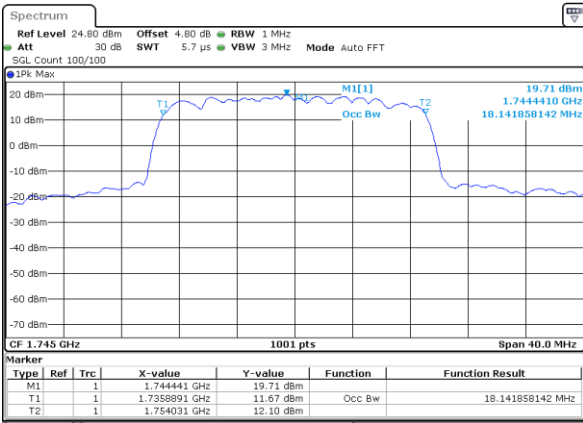

Highest Channel / 10MHz / 16QAM

Date: 4 AUG 2017 20:12:32

LTE Band 4

Lowest Channel / 15MHz / QPSK

Date: 4 AUG 2017 20:19:20

Lowest Channel / 15MHz / 16QAM

Date: 4 AUG 2017 20:19:30

Middle Channel / 15MHz / QPSK

Date: 4 AUG 2017 20:26:18

Middle Channel / 15MHz / 16QAM

Date: 4 AUG 2017 20:26:28

Highest Channel / 15MHz / QPSK

Date: 4 AUG 2017 20:28:47

Highest Channel / 15MHz / 16QAM

Date: 4 AUG 2017 20:28:57

LTE Band 4

Lowest Channel / 20MHz / QPSK

Date: 4 AUG 2017 20:35:45

Lowest Channel / 20MHz / 16QAM

Date: 4 AUG 2017 20:35:55

Middle Channel / 20MHz / QPSK

Date: 4 AUG 2017 20:42:43

Middle Channel / 20MHz / 16QAM

Date: 4 AUG 2017 20:42:53

Highest Channel / 20MHz / QPSK

Date: 4 AUG 2017 20:45:11

Highest Channel / 20MHz / 16QAM

Date: 4 AUG 2017 20:45:21