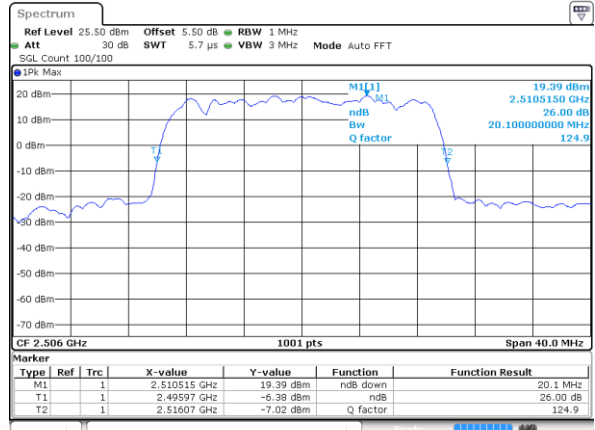

Date: 11 AUG 2017 11:37:18

Highest Channel / 15MHz / QPSK

Date: 11 AUG 2017 11:37:50

Highest Channel / 15MHz / 16QAM

Date: 11 AUG 2017 11:38:01

LTE Band 41

Lowest Channel / 20MHz / QPSK

Date: 11 AUG 2017 11:38:34

Lowest Channel / 20MHz / 16QAM

Date: 11 AUG 2017 11:38:44

Middle Channel / 20MHz / QPSK

Date: 11 AUG 2017 11:39:17

Middle Channel / 20MHz / 16QAM

Date: 11 AUG 2017 11:39:28

Highest Channel / 20MHz / QPSK

Date: 11 AUG 2017 11:40:00