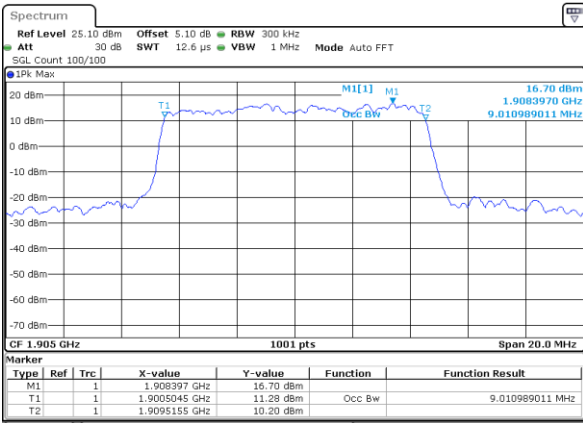

Date: 4 SEP 2017 11:16:52

Middle Channel / 5MHz / 16QAM

Date: 4 SEP 2017 11:17:02

Highest Channel / 5MHz / QPSK

Date: 4 SEP 2017 11:17:12

Highest Channel / 5MHz / 16QAM

Date: 4 SEP 2017 11:17:22

LTE Band 2

Lowest Channel / 10MHz / QPSK

Date: 4 SEP 2017 11:17:32

Lowest Channel / 10MHz / 16QAM

Date: 4 SEP 2017 11:17:42

Middle Channel / 10MHz / QPSK

Date: 4 SEP 2017 11:17:52

Middle Channel / 10MHz / 16QAM

Date: 4 SEP 2017 11:18:02

Highest Channel / 10MHz / QPSK

Date: 4 SEP 2017 11:18:12

Highest Channel / 10MHz / 16QAM

Date: 4 SEP 2017 11:18:22

LTE Band 2

Lowest Channel / 15MHz / QPSK

Date: 4 SEP 2017 11:18:32

Lowest Channel / 15MHz / 16QAM