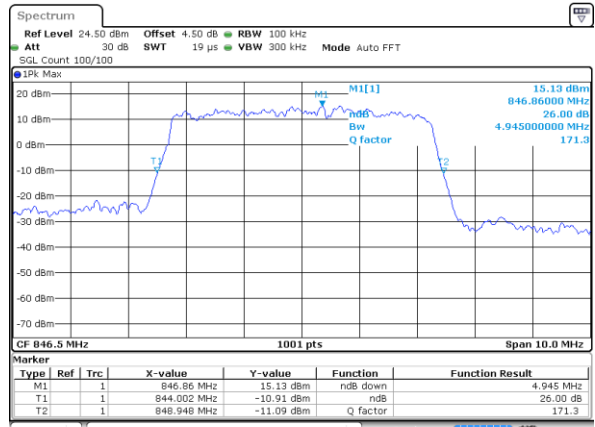

Highest Channel / 3MHz / 16QAM

Date: 8 AUG 2017 10:38:46

LTE Band 26

Lowest Channel / 5MHz / QPSK

Date: 8 AUG 2017 10:39:11

Lowest Channel / 5MHz / 16QAM

Date: 8 AUG 2017 10:39:35

Middle Channel / 5MHz / QPSK

Date: 8 AUG 2017 10:40:21

Middle Channel / 5MHz / 16QAM

Date: 8 AUG 2017 10:39:58

Highest Channel / 5MHz / QPSK

Date: 8 AUG 2017 10:40:43

Highest Channel / 5MHz / 16QAM

Date: 8 AUG 2017 10:41:12

LTE Band 26