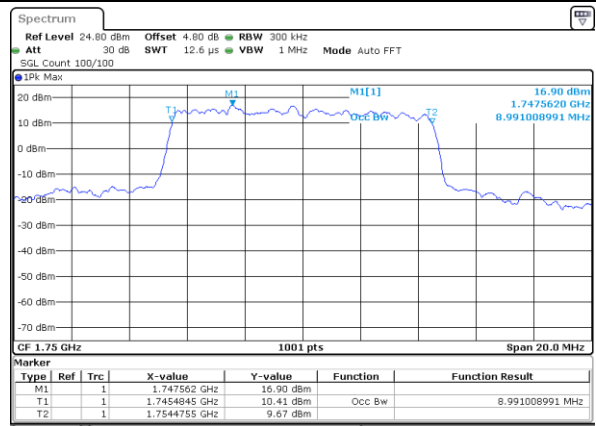

Date: 4 AUG 2017 19:53:39

Highest Channel / 5MHz / QPSK

Date: 4 AUG 2017 19:55:58

Highest Channel / 5MHz / 16QAM

Date: 4 AUG 2017 19:56:08

LTE Band 4

Lowest Channel / 10MHz / QPSK

Date: 4 AUG 2017 20:02:56

Lowest Channel / 10MHz / 16QAM

Date: 4 AUG 2017 20:03:06

Middle Channel / 10MHz / QPSK

Date: 4 AUG 2017 20:09:54

Middle Channel / 10MHz / 16QAM

Date: 4 AUG 2017 20:10:04

Highest Channel / 10MHz / QPSK

Date: 4 AUG 2017 20:12:22

Highest Channel / 10MHz / 16QAM

Date: 4 AUG 2017 20:12:32

LTE Band 4

Lowest Channel / 15MHz / QPSK

Date: 4 AUG 2017 20:19:20

Lowest Channel / 15MHz / 16QAM

Date: 4 AUG 2017 20:19:30

Middle Channel / 15MHz / QPSK