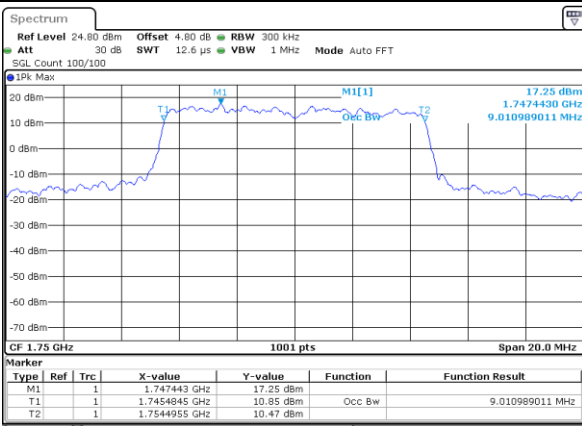

Date: 4 AUG 2017 19:53:39

Highest Channel / 5MHz / QPSK

Date: 4 AUG 2017 19:55:58

Highest Channel / 5MHz / 16QAM

Date: 4 AUG 2017 19:56:08

LTE Band 4

Lowest Channel / 10MHz / QPSK

Date: 4 AUG 2017 20:02:56

Lowest Channel / 10MHz / 16QAM

Date: 4 AUG 2017 20:03:06

Middle Channel / 10MHz / QPSK

Date: 4 AUG 2017 20:09:54

Middle Channel / 10MHz / 16QAM

Date: 4 AUG 2017 20:10:04

Highest Channel / 10MHz / QPSK

Date: 4 AUG 2017 20:12:22

Highest Channel / 10MHz / 16QAM

Date: 4 AUG 2017 20:12:32

LTE Band 4

Lowest Channel / 15MHz / QPSK

Date: 4 AUG 2017 20:19:20

Lowest Channel / 15MHz / 16QAM

Date: 4 AUG 2017 20:19:30

Middle Channel / 15MHz / QPSK