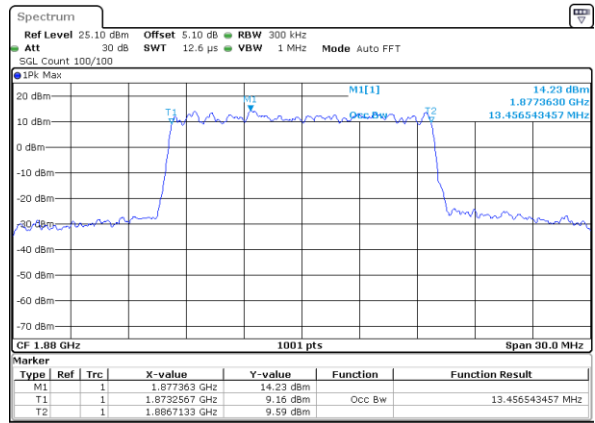

Lowest Channel / 10MHz / QPSK

Date: 4 SEP 2017 11:17:32

Lowest Channel / 10MHz / 16QAM

Date: 4 SEP 2017 11:17:42

Middle Channel / 10MHz / QPSK

Date: 4 SEP 2017 11:17:52

Middle Channel / 10MHz / 16QAM

Date: 4 SEP 2017 11:18:02

Highest Channel / 10MHz / QPSK

Date: 4 SEP 2017 11:18:12

Highest Channel / 10MHz / 16QAM

Date: 4 SEP 2017 11:18:22

LTE Band 2

Lowest Channel / 15MHz / QPSK

Date: 4 SEP 2017 11:18:32

Lowest Channel / 15MHz / 16QAM

Date: 4 SEP 2017 11:18:42

Middle Channel / 15MHz / QPSK

Date: 4 SEP 2017 11:18:52

Middle Channel / 15MHz / 16QAM

Date: 4 SEP 2017 11:19:02

Highest Channel / 15MHz / QPSK

Date: 4 SEP 2017 11:19:12

Highest Channel / 15MHz / 16QAM