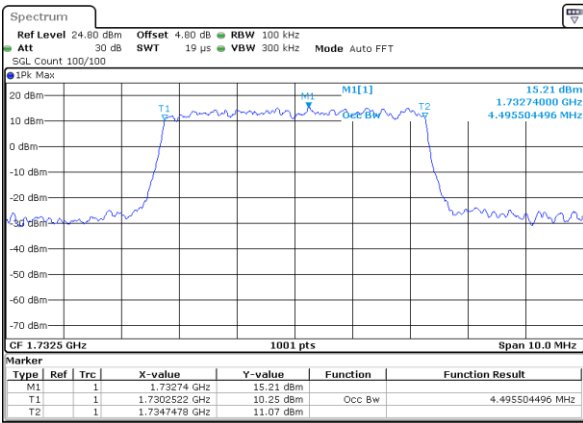

LTE Band 4

Lowest Channel / 5MHz / QPSK

Date: 4 AUG 2017 19:38:47

Lowest Channel / 5MHz / 16QAM

Date: 4 AUG 2017 19:38:57

Middle Channel / 5MHz / QPSK

Date: 4 AUG 2017 19:53:29

Middle Channel / 5MHz / 16QAM

Date: 4 AUG 2017 19:53:39

Highest Channel / 5MHz / QPSK

Date: 4 AUG 2017 19:55:58

Highest Channel / 5MHz / 16QAM

Date: 4 AUG 2017 19:56:08

LTE Band 4

Lowest Channel / 10MHz / QPSK

Date: 4 AUG 2017 20:02:56