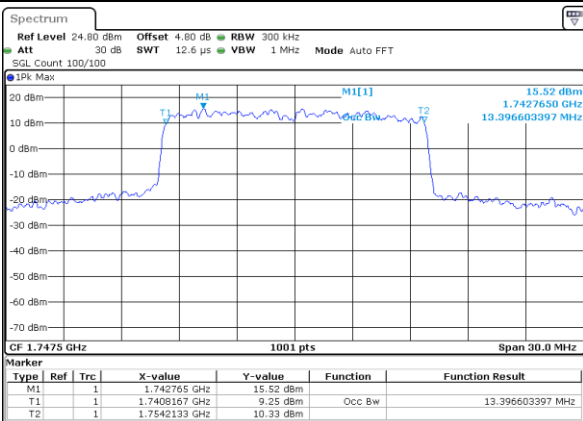

Highest Channel / 10MHz / 16QAM

Date: 4 AUG 2017 20:12:32

LTE Band 4

Lowest Channel / 15MHz / QPSK

Date: 4 AUG 2017 20:19:20

Lowest Channel / 15MHz / 16QAM

Date: 4 AUG 2017 20:19:30

Middle Channel / 15MHz / QPSK

Date: 4 AUG 2017 20:26:18

Middle Channel / 15MHz / 16QAM

Date: 4 AUG 2017 20:26:28

Highest Channel / 15MHz / QPSK

Date: 4 AUG 2017 20:28:47

Highest Channel / 15MHz / 16QAM

Date: 4 AUG 2017 20:28:57

LTE Band 4