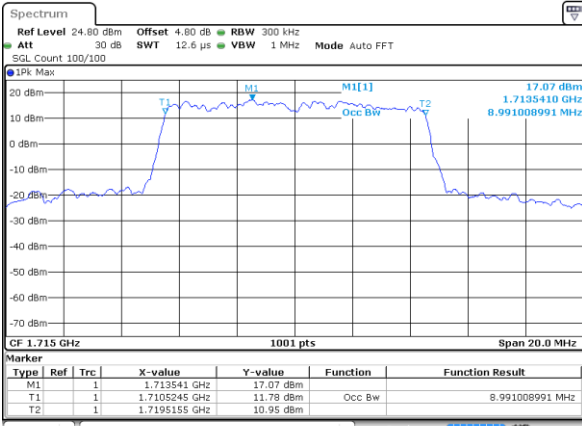

LTE Band 4

Lowest Channel / 5MHz / QPSK

Date: 4 AUG 2017 19:38:47

Lowest Channel / 5MHz / 16QAM

Date: 4 AUG 2017 19:38:57

Middle Channel / 5MHz / QPSK

Date: 4 AUG 2017 19:53:29

Middle Channel / 5MHz / 16QAM

Date: 4 AUG 2017 19:53:39

Highest Channel / 5MHz / QPSK

Date: 4 AUG 2017 19:55:58

Highest Channel / 5MHz / 16QAM

Date: 4 AUG 2017 19:56:08

LTE Band 4

Lowest Channel / 10MHz / QPSK

Date: 4 AUG 2017 20:02:56