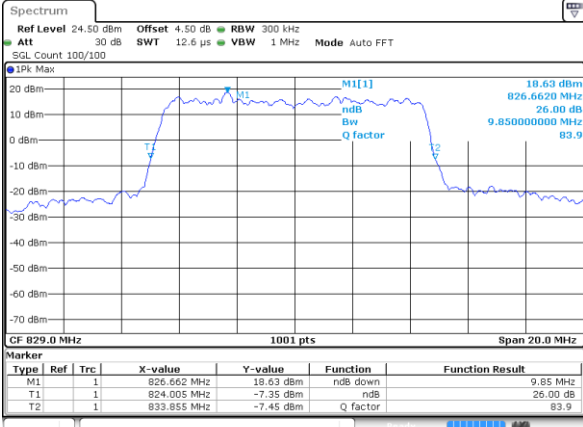

LTE Band 26

Lowest Channel / 10MHz / QPSK

Date: 8 AUG 2017 10:41:44