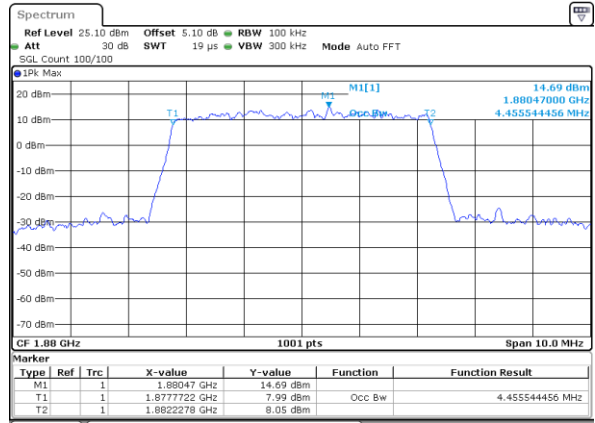

Lowest Channel / 3MHz / 16QAM

Date: 4 SEP 2017 11:15:43

Middle Channel / 3MHz / QPSK

Date: 4 SEP 2017 11:15:53

Middle Channel / 3MHz / 16QAM

Date: 4 SEP 2017 11:16:03

Highest Channel / 3MHz / QPSK

Date: 4 SEP 2017 11:16:13

Highest Channel / 3MHz / 16QAM

Date: 4 SEP 2017 11:16:23

LTE Band 2

Lowest Channel / 5MHz / QPSK

Date: 4 SEP 2017 11:16:33

Lowest Channel / 5MHz / 16QAM

Date: 4 SEP 2017 11:16:42

Middle Channel / 5MHz / QPSK

Date: 4 SEP 2017 11:16:52

Middle Channel / 5MHz / 16QAM

Date: 4 SEP 2017 11:17:02

Highest Channel / 5MHz / QPSK

Date: 4 SEP 2017 11:17:12

Highest Channel / 5MHz / 16QAM

Date: 4 SEP 2017 11:17:22

LTE Band 2