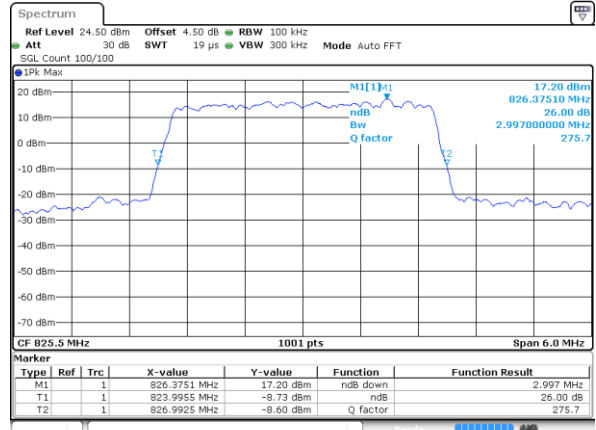

Lowest Channel / 3MHz / 16QAM

Date: 8 AUG 2017 10:37:25