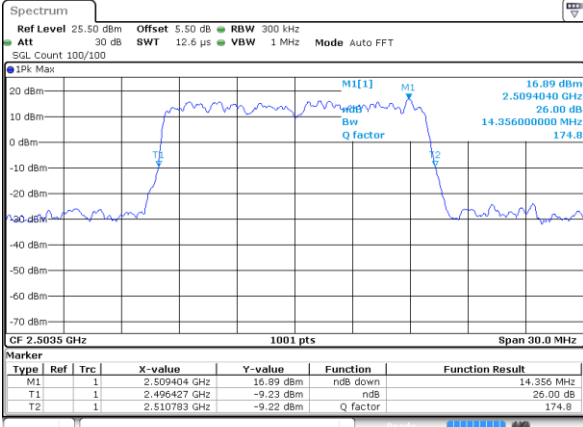

LTE Band 41

Lowest Channel / 15MHz / QPSK

Date: 11 AUG 2017 11:36:25