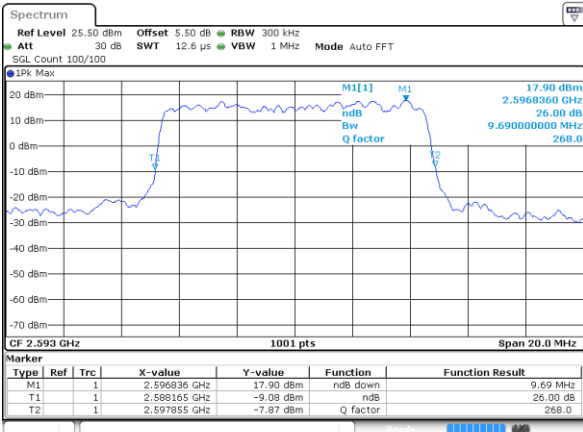

Middle Channel / 10MHz / QPSK

Date: 11 AUG 2017 11:35:00