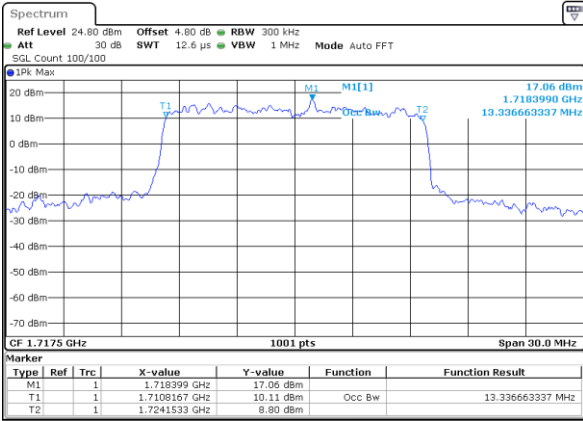

Date: 4 AUG 2017 19:53:39

Highest Channel / 5MHz / QPSK

Date: 4 AUG 2017 19:55:58

Highest Channel / 5MHz / 16QAM

Date: 4 AUG 2017 19:56:08

LTE Band 4

Lowest Channel / 10MHz / QPSK

Date: 4 AUG 2017 20:02:56

Lowest Channel / 10MHz / 16QAM

Date: 4 AUG 2017 20:03:06

Middle Channel / 10MHz / QPSK

Date: 4 AUG 2017 20:09:54

Middle Channel / 10MHz / 16QAM

Date: 4 AUG 2017 20:10:04

Highest Channel / 10MHz / QPSK

Date: 4 AUG 2017 20:12:22

Highest Channel / 10MHz / 16QAM

Date: 4 AUG 2017 20:12:32

LTE Band 4

Lowest Channel / 15MHz / QPSK

Date: 4 AUG 2017 20:19:20

Lowest Channel / 15MHz / 16QAM

Date: 4 AUG 2017 20:19:30

Middle Channel / 15MHz / QPSK

Date: 4 AUG 2017 20:26:18

Middle Channel / 15MHz / 16QAM

Date: 4 AUG 2017 20:26:28

Highest Channel / 15MHz / QPSK

Date: 4 AUG 2017 20:28:47

Highest Channel / 15MHz / 16QAM

Date: 4 AUG 2017 20:28:57

LTE Band 4