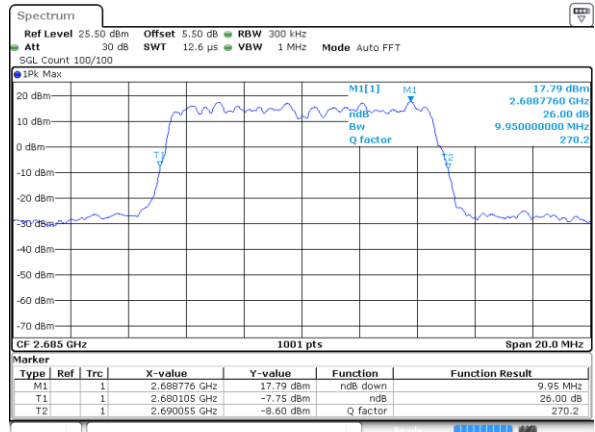

Date: 11 AUG 2017 11:33:34

Highest Channel / 5MHz / 16QAM

Date: 11 AUG 2017 11:33:45

LTE Band 41

Lowest Channel / 10MHz / QPSK

Date: 11 AUG 2017 11:34:17

Lowest Channel / 10MHz / 16QAM

Date: 11 AUG 2017 11:34:28

Middle Channel / 10MHz / QPSK

Date: 11 AUG 2017 11:35:00

Middle Channel / 10MHz / 16QAM

Date: 11 AUG 2017 11:35:10

Highest Channel / 10MHz / QPSK

Date: 11 AUG 2017 11:35:42

Highest Channel / 10MHz / 16QAM

Date: 11 AUG 2017 11:45:40