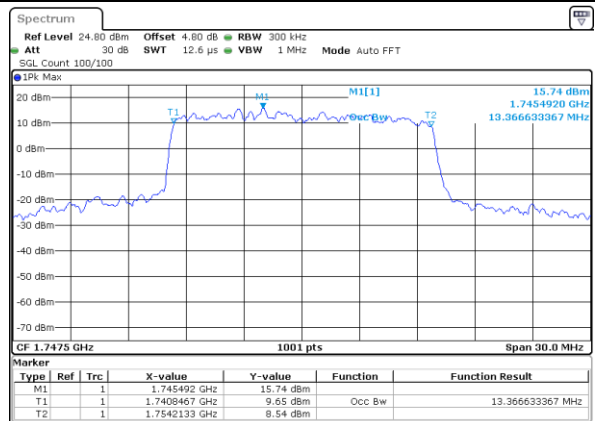

Highest Channel / 10MHz / 16QAM

Date: 4 AUG 2017 20:12:32

LTE Band 4

Lowest Channel / 15MHz / QPSK

Date: 4 AUG 2017 20:19:20

Lowest Channel / 15MHz / 16QAM

Date: 4 AUG 2017 20:19:30

Middle Channel / 15MHz / QPSK

Date: 4 AUG 2017 20:26:18

Middle Channel / 15MHz / 16QAM

Date: 4 AUG 2017 20:26:28

Highest Channel / 15MHz / QPSK

Date: 4 AUG 2017 20:28:47

Highest Channel / 15MHz / 16QAM

Date: 4 AUG 2017 20:28:57

LTE Band 4