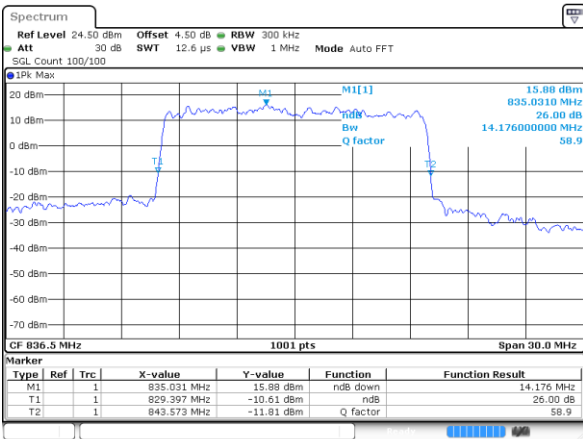

Middle Channel / 15MHz / QPSK

Date: 8 AUG 2017 10:47:14