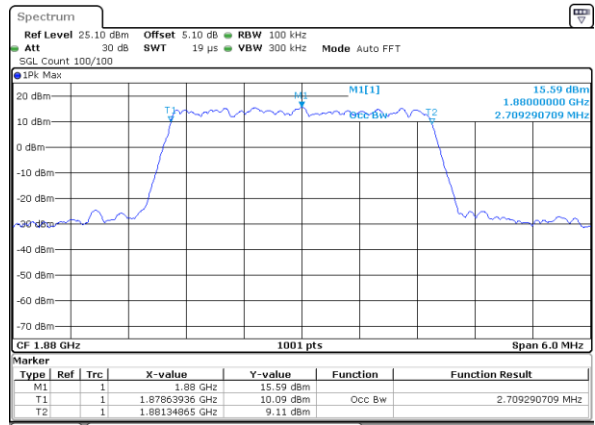

Date: 4 SEP 2017 11:15:03

Highest Channel / 1.4MHz / QPSK

Date: 4 SEP 2017 11:15:13

Highest Channel / 1.4MHz / 16QAM

Date: 4 SEP 2017 11:15:23

LTE Band 2

Lowest Channel / 3MHz / QPSK

Date: 4 SEP 2017 11:15:33

Lowest Channel / 3MHz / 16QAM

Date: 4 SEP 2017 11:15:43

Middle Channel / 3MHz / QPSK

Date: 4 SEP 2017 11:15:53

Middle Channel / 3MHz / 16QAM

Date: 4 SEP 2017 11:16:03

Highest Channel / 3MHz / QPSK

Date: 4 SEP 2017 11:16:13

Highest Channel / 3MHz / 16QAM

Date: 4 SEP 2017 11:16:23

LTE Band 2

Lowest Channel / 5MHz / QPSK

Date: 4 SEP 2017 11:16:33

Lowest Channel / 5MHz / 16QAM

Date: 4 SEP 2017 11:16:42

Middle Channel / 5MHz / QPSK