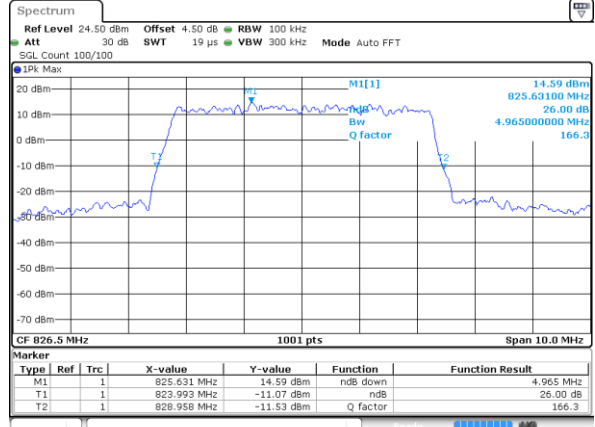

Highest Channel / 3MHz / 16QAM

Date: 8 AUG 2017 10:38:46

LTE Band 26

Lowest Channel / 5MHz / QPSK

Date: 8 AUG 2017 10:39:11

Lowest Channel / 5MHz / 16QAM

Date: 8 AUG 2017 10:39:35

Middle Channel / 5MHz / QPSK

Date: 8 AUG 2017 10:40:21

Middle Channel / 5MHz / 16QAM

Date: 8 AUG 2017 10:39:58

Highest Channel / 5MHz / QPSK

Date: 8 AUG 2017 10:40:43

Highest Channel / 5MHz / 16QAM

Date: 8 AUG 2017 10:41:12

LTE Band 26