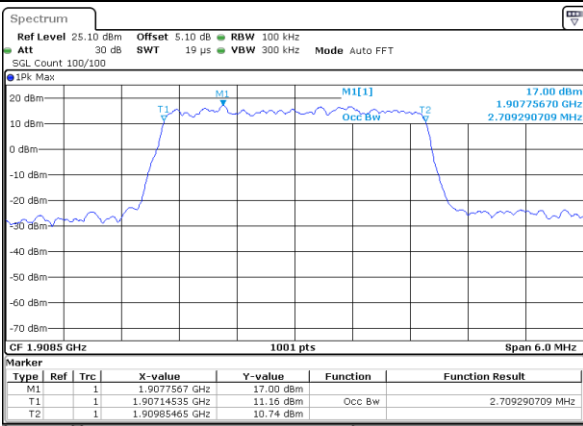

Date: 4 SEP 2017 11:15:03

Highest Channel / 1.4MHz / QPSK

Date: 4 SEP 2017 11:15:13

Highest Channel / 1.4MHz / 16QAM

Date: 4 SEP 2017 11:15:23

LTE Band 2

Lowest Channel / 3MHz / QPSK

Date: 4 SEP 2017 11:15:33

Lowest Channel / 3MHz / 16QAM

Date: 4 SEP 2017 11:15:43

Middle Channel / 3MHz / QPSK

Date: 4 SEP 2017 11:15:53

Middle Channel / 3MHz / 16QAM

Date: 4 SEP 2017 11:16:03

Highest Channel / 3MHz / QPSK

Date: 4 SEP 2017 11:16:13

Highest Channel / 3MHz / 16QAM

Date: 4 SEP 2017 11:16:23

LTE Band 2

Lowest Channel / 5MHz / QPSK

Date: 4 SEP 2017 11:16:33

Lowest Channel / 5MHz / 16QAM

Date: 4 SEP 2017 11:16:42

Middle Channel / 5MHz / QPSK