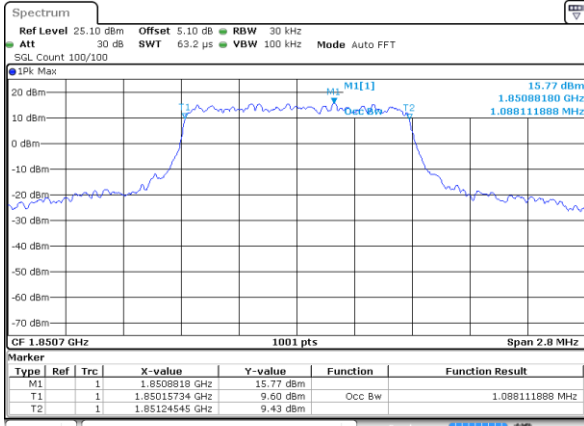

LTE Band 2

Lowest Channel / 1.4MHz / QPSK

Date: 4 SEP 2017 11:14:33