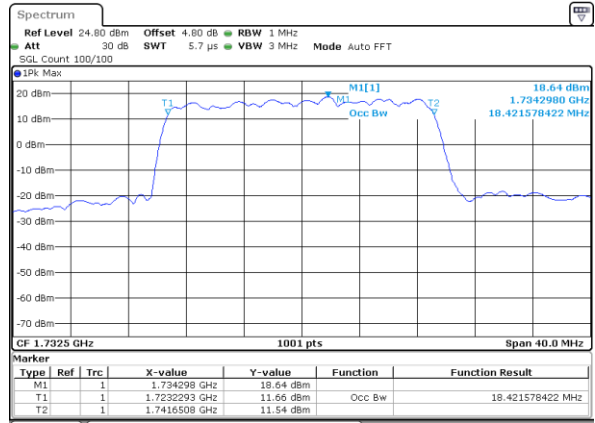

Highest Channel / 10MHz / 16QAM

Date: 4 AUG 2017 20:12:32

LTE Band 4

Lowest Channel / 15MHz / QPSK

Date: 4 AUG 2017 20:19:20

Lowest Channel / 15MHz / 16QAM

Date: 4 AUG 2017 20:19:30

Middle Channel / 15MHz / QPSK

Date: 4 AUG 2017 20:26:18

Middle Channel / 15MHz / 16QAM

Date: 4 AUG 2017 20:26:28

Highest Channel / 15MHz / QPSK

Date: 4 AUG 2017 20:28:47

Highest Channel / 15MHz / 16QAM

Date: 4 AUG 2017 20:28:57

LTE Band 4

Lowest Channel / 20MHz / QPSK

Date: 4 AUG 2017 20:35:45

Lowest Channel / 20MHz / 16QAM

Date: 4 AUG 2017 20:35:55

Middle Channel / 20MHz / QPSK

Date: 4 AUG 2017 20:42:43

Middle Channel / 20MHz / 16QAM

Date: 4 AUG 2017 20:42:53

Highest Channel / 20MHz / QPSK

Date: 4 AUG 2017 20:45:11

Highest Channel / 20MHz / 16QAM

Date: 4 AUG 2017 20:45:21