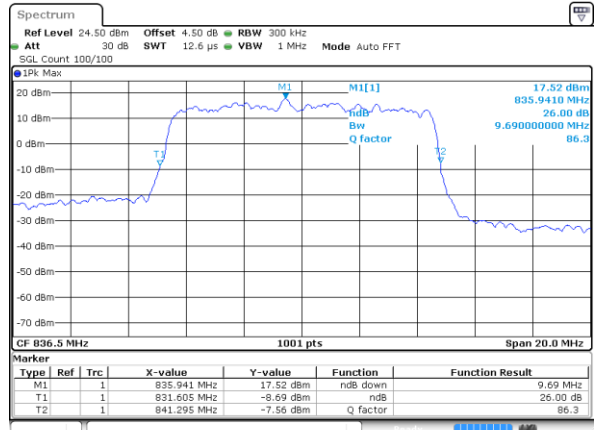

Lowest Channel / 10MHz / QPSK

Date: 8 AUG 2017 10:41:44

Lowest Channel / 10MHz / 16QAM

Date: 8 AUG 2017 10:42:05

Middle Channel / 10MHz / QPSK

Date: 8 AUG 2017 10:42:59

Middle Channel / 10MHz / 16QAM

Date: 8 AUG 2017 10:42:36

Highest Channel / 10MHz / QPSK

Date: 8 AUG 2017 10:43:20

Highest Channel / 10MHz / 16QAM

Date: 8 AUG 2017 10:43:40

LTE Band 26

Lowest Channel / 15MHz / QPSK

Date: 8 AUG 2017 10:44:18

Lowest Channel / 15MHz / 16QAM