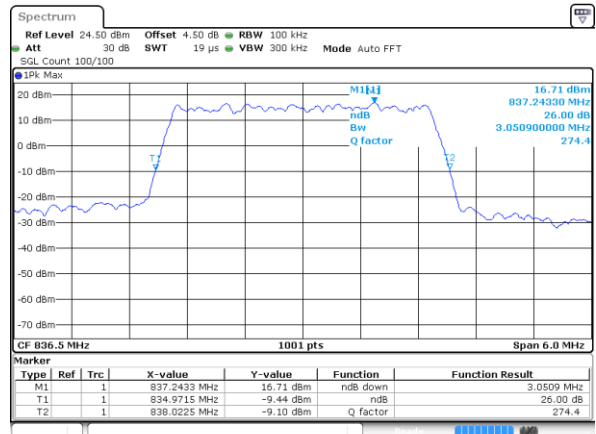

Date: 8 AUG 2017 09:34:26

Highest Channel / 1.4MHz / QPSK

Date: 8 AUG 2017 09:35:06

Highest Channel / 1.4MHz / 16QAM

Date: 8 AUG 2017 09:35:26

LTE Band 26

Lowest Channel / 3MHz / QPSK

Date: 8 AUG 2017 10:37:03

Lowest Channel / 3MHz / 16QAM

Date: 8 AUG 2017 10:37:25

Middle Channel / 3MHz / QPSK

Date: 8 AUG 2017 10:38:05

Middle Channel / 3MHz / 16QAM

Date: 8 AUG 2017 10:37:46

Highest Channel / 3MHz / QPSK

Date: 8 AUG 2017 10:38:25

Highest Channel / 3MHz / 16QAM

Date: 8 AUG 2017 10:38:46

LTE Band 26

Lowest Channel / 5MHz / QPSK

Date: 8 AUG 2017 10:39:11

Lowest Channel / 5MHz / 16QAM

Date: 8 AUG 2017 10:39:35

Middle Channel / 5MHz / QPSK