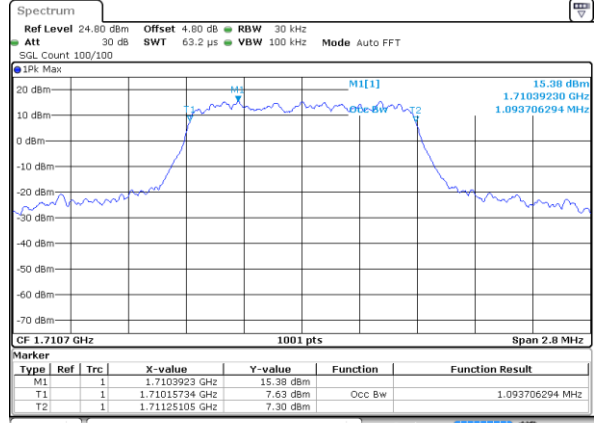

Date: 4 SEP 2017 11:19:21

LTE Band 2

Lowest Channel / 20MHz / QPSK

Date: 4 SEP 2017 11:19:31

Lowest Channel / 20MHz / 16QAM

Date: 4 SEP 2017 11:19:41

Middle Channel / 20MHz / QPSK

Date: 4 SEP 2017 11:19:51

Middle Channel / 20MHz / 16QAM

Date: 4 SEP 2017 11:20:01

Highest Channel / 20MHz / QPSK

Date: 4 SEP 2017 11:20:11

Highest Channel / 20MHz / 16QAM

Date: 4 SEP 2017 11:20:21

LTE Band 4

Lowest Channel / 1.4MHz / QPSK

Date: 4 AUG 2017 19:05:58

Lowest Channel / 1.4MHz / 16QAM

Date: 4 AUG 2017 19:06:08

Middle Channel / 1.4MHz / QPSK

Date: 4 AUG 2017 19:12:56

Middle Channel / 1.4MHz / 16QAM

Date: 4 AUG 2017 19:13:06

Highest Channel / 1.4MHz / QPSK

Date: 4 AUG 2017 19:15:25

Highest Channel / 1.4MHz / 16QAM

Date: 4 AUG 2017 19:15:35

LTE Band 4

Lowest Channel / 3MHz / QPSK

Date: 4 AUG 2017 19:22:23

Lowest Channel / 3MHz / 16QAM

Date: 4 AUG 2017 19:22:33