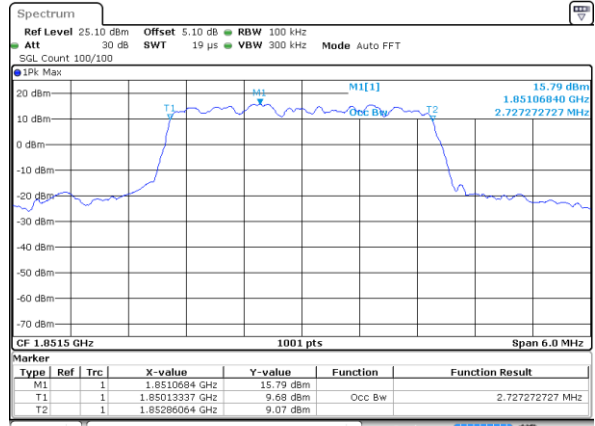

LTE Band 2

Lowest Channel / 1.4MHz / QPSK

Date: 4 SEP 2017 11:14:33

Lowest Channel / 1.4MHz / 16QAM

Date: 4 SEP 2017 11:14:43

Middle Channel / 1.4MHz / QPSK

Date: 4 SEP 2017 11:14:53

Middle Channel / 1.4MHz / 16QAM

Date: 4 SEP 2017 11:15:03

Highest Channel / 1.4MHz / QPSK

Date: 4 SEP 2017 11:15:13

Highest Channel / 1.4MHz / 16QAM

Date: 4 SEP 2017 11:15:23

LTE Band 2

Lowest Channel / 3MHz / QPSK

Date: 4 SEP 2017 11:15:33

Lowest Channel / 3MHz / 16QAM

Date: 4 SEP 2017 11:15:43

Middle Channel / 3MHz / QPSK

Date: 4 SEP 2017 11:15:53

Middle Channel / 3MHz / 16QAM

Date: 4 SEP 2017 11:16:03

Highest Channel / 3MHz / QPSK

Date: 4 SEP 2017 11:16:13