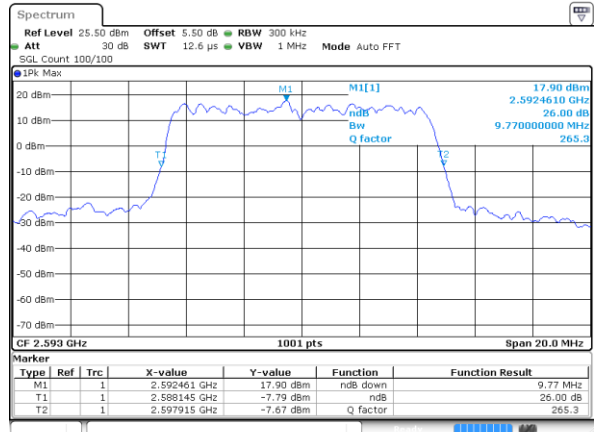

Middle Channel / 10MHz / 16QAM

Date: 11 AUG 2017 11:35:10