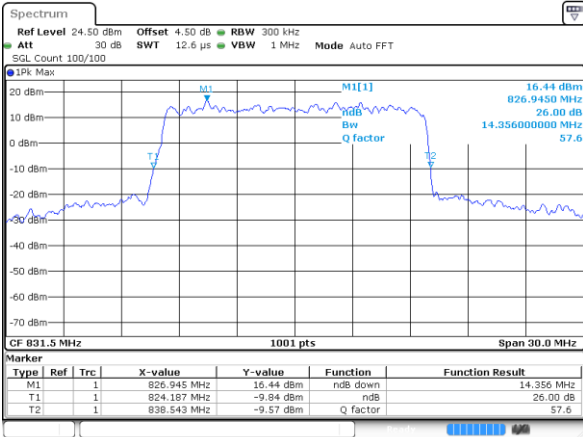

Highest Channel / 10MHz / QPSK

Date: 8 AUG 2017 10:43:20

Highest Channel / 10MHz / 16QAM

Date: 8 AUG 2017 10:43:40

LTE Band 26

Lowest Channel / 15MHz / QPSK

Date: 8 AUG 2017 10:44:18

Lowest Channel / 15MHz / 16QAM