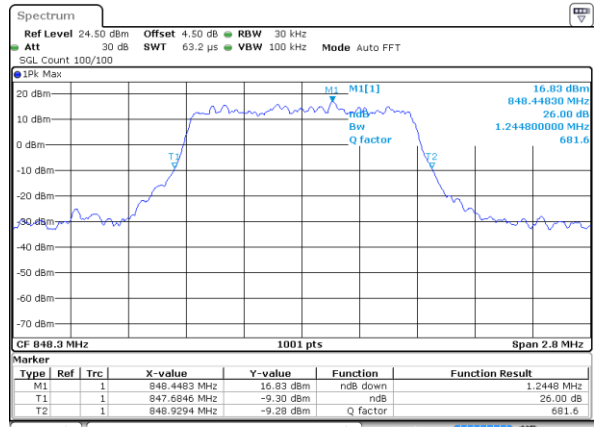

LTE Band 26

Lowest Channel / 1.4MHz / QPSK

Date: 8 AUG 2017 09:15:54

Lowest Channel / 1.4MHz / 16QAM

Date: 8 AUG 2017 09:34:05

Middle Channel / 1.4MHz / QPSK

Date: 8 AUG 2017 09:34:45

Middle Channel / 1.4MHz / 16QAM

Date: 8 AUG 2017 09:34:26

Highest Channel / 1.4MHz / QPSK

Date: 8 AUG 2017 09:35:06

Highest Channel / 1.4MHz / 16QAM

Date: 8 AUG 2017 09:35:26

LTE Band 26

Lowest Channel / 3MHz / QPSK

Date: 8 AUG 2017 10:37:03