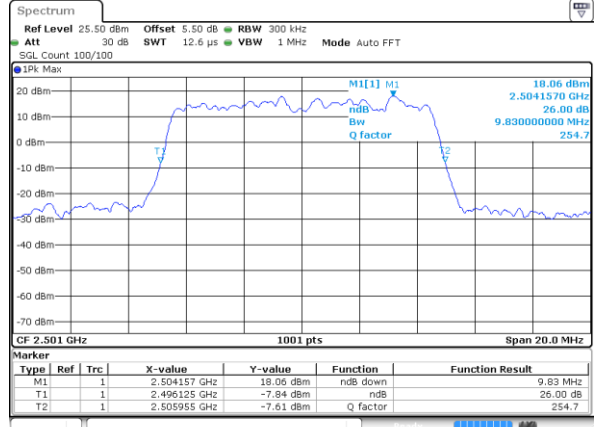

Date: 11 AUG 2017 11:33:34

Highest Channel / 5MHz / 16QAM

Date: 11 AUG 2017 11:33:45

LTE Band 41

Lowest Channel / 10MHz / QPSK

Date: 11 AUG 2017 11:34:17

Lowest Channel / 10MHz / 16QAM

Date: 11 AUG 2017 11:34:28