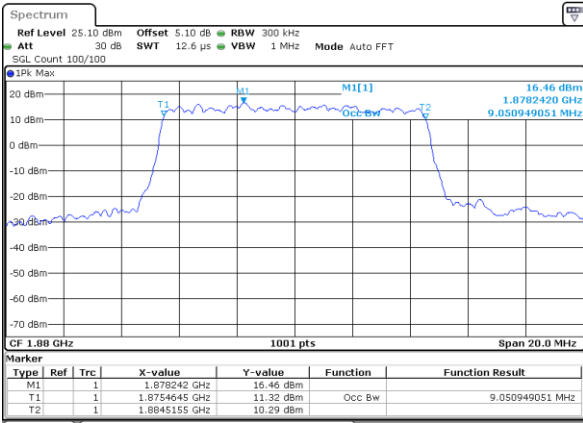

Date: 4 SEP 2017 11:16:52

Middle Channel / 5MHz / 16QAM

Date: 4 SEP 2017 11:17:02

Highest Channel / 5MHz / QPSK

Date: 4 SEP 2017 11:17:12

Highest Channel / 5MHz / 16QAM

Date: 4 SEP 2017 11:17:22

LTE Band 2

Lowest Channel / 10MHz / QPSK

Date: 4 SEP 2017 11:17:32

Lowest Channel / 10MHz / 16QAM

Date: 4 SEP 2017 11:17:42

Middle Channel / 10MHz / QPSK

Date: 4 SEP 2017 11:17:52

Middle Channel / 10MHz / 16QAM

Date: 4 SEP 2017 11:18:02

Highest Channel / 10MHz / QPSK

Date: 4 SEP 2017 11:18:12

Highest Channel / 10MHz / 16QAM

Date: 4 SEP 2017 11:18:22

LTE Band 2

Lowest Channel / 15MHz / QPSK

Date: 4 SEP 2017 11:18:32

Lowest Channel / 15MHz / 16QAM