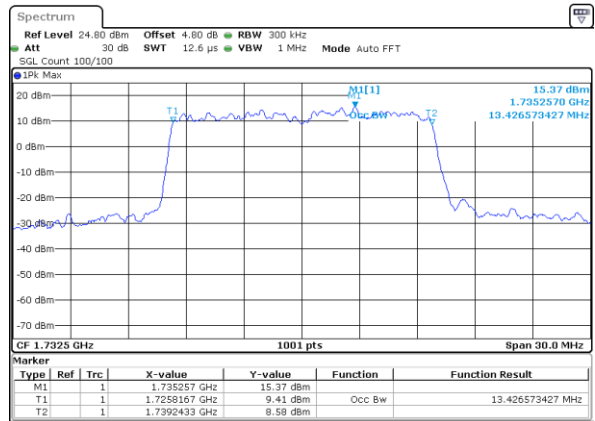

Highest Channel / 10MHz / 16QAM

Date: 4 AUG 2017 20:12:32

LTE Band 4

Lowest Channel / 15MHz / QPSK

Date: 4 AUG 2017 20:19:20

Lowest Channel / 15MHz / 16QAM

Date: 4 AUG 2017 20:19:30

Middle Channel / 15MHz / QPSK

Date: 4 AUG 2017 20:26:18

Middle Channel / 15MHz / 16QAM

Date: 4 AUG 2017 20:26:28

Highest Channel / 15MHz / QPSK

Date: 4 AUG 2017 20:28:47

Highest Channel / 15MHz / 16QAM

Date: 4 AUG 2017 20:28:57

LTE Band 4