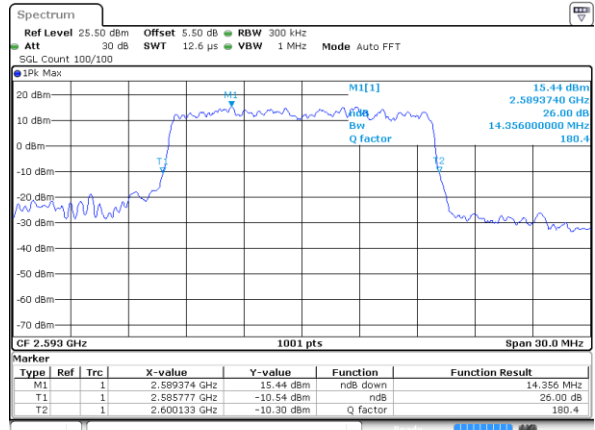

LTE Band 41

Lowest Channel / 15MHz / QPSK

Date: 11 AUG 2017 11:36:25

Lowest Channel / 15MHz / 16QAM

Date: 11 AUG 2017 11:36:36

Middle Channel / 15MHz / QPSK

Date: 11 AUG 2017 11:37:08

Middle Channel / 15MHz / 16QAM

Date: 11 AUG 2017 11:37:18

Highest Channel / 15MHz / QPSK

Date: 11 AUG 2017 11:37:50

Highest Channel / 15MHz / 16QAM

Date: 11 AUG 2017 11:38:01

LTE Band 41

Lowest Channel / 20MHz / QPSK

Date: 11 AUG 2017 11:38:34