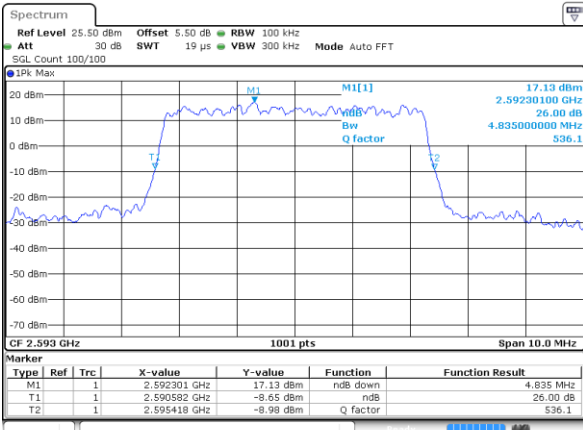

Middle Channel / 5MHz / QPSK

Date: 11 AUG 2017 11:32:52