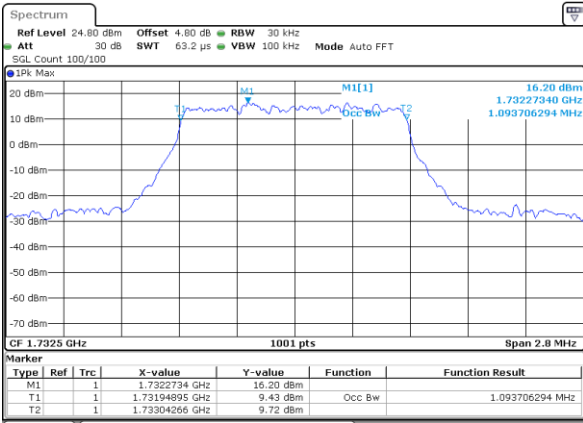

Date: 4 SEP 2017 11:19:21

LTE Band 2

Lowest Channel / 20MHz / QPSK

Date: 4 SEP 2017 11:19:31

Lowest Channel / 20MHz / 16QAM

Date: 4 SEP 2017 11:19:41

Middle Channel / 20MHz / QPSK

Date: 4 SEP 2017 11:19:51

Middle Channel / 20MHz / 16QAM

Date: 4 SEP 2017 11:20:01

Highest Channel / 20MHz / QPSK

Date: 4 SEP 2017 11:20:11

Highest Channel / 20MHz / 16QAM

Date: 4 SEP 2017 11:20:21

LTE Band 4

Lowest Channel / 1.4MHz / QPSK

Date: 4 AUG 2017 19:05:58

Lowest Channel / 1.4MHz / 16QAM

Date: 4 AUG 2017 19:06:08

Middle Channel / 1.4MHz / QPSK

Date: 4 AUG 2017 19:12:56

Middle Channel / 1.4MHz / 16QAM

Date: 4 AUG 2017 19:13:06

Highest Channel / 1.4MHz / QPSK

Date: 4 AUG 2017 19:15:25

Highest Channel / 1.4MHz / 16QAM

Date: 4 AUG 2017 19:15:35

LTE Band 4

Lowest Channel / 3MHz / QPSK

Date: 4 AUG 2017 19:22:23

Lowest Channel / 3MHz / 16QAM

Date: 4 AUG 2017 19:22:33