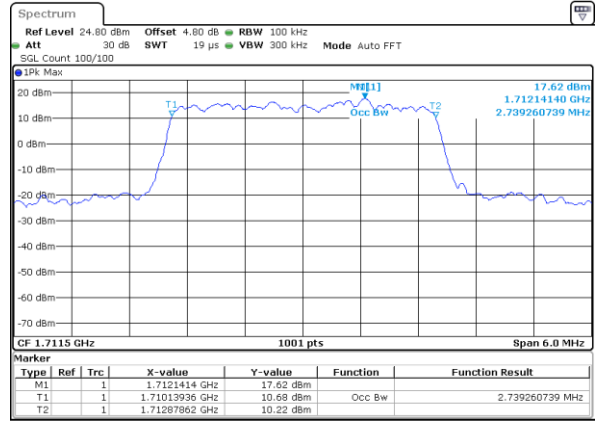

Date: 4 AUG 2017 19:05:58

Lowest Channel / 1.4MHz / 16QAM

Date: 4 AUG 2017 19:06:08

Middle Channel / 1.4MHz / QPSK

Date: 4 AUG 2017 19:12:56

Middle Channel / 1.4MHz / 16QAM

Date: 4 AUG 2017 19:13:06

Highest Channel / 1.4MHz / QPSK

Date: 4 AUG 2017 19:15:25

Highest Channel / 1.4MHz / 16QAM

Date: 4 AUG 2017 19:15:35

LTE Band 4

Lowest Channel / 3MHz / QPSK

Date: 4 AUG 2017 19:22:23

Lowest Channel / 3MHz / 16QAM

Date: 4 AUG 2017 19:22:33