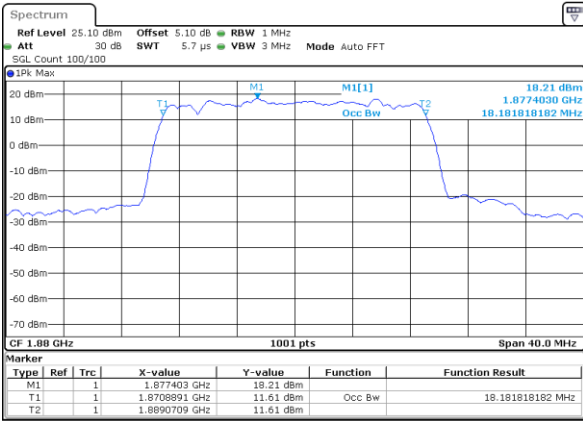

Highest Channel / 10MHz / QPSK

Date: 4 SEP 2017 11:18:12

Highest Channel / 10MHz / 16QAM

Date: 4 SEP 2017 11:18:22

LTE Band 2

Lowest Channel / 15MHz / QPSK

Date: 4 SEP 2017 11:18:32

Lowest Channel / 15MHz / 16QAM

Date: 4 SEP 2017 11:18:42

Middle Channel / 15MHz / QPSK

Date: 4 SEP 2017 11:18:52

Middle Channel / 15MHz / 16QAM

Date: 4 SEP 2017 11:19:02

Highest Channel / 15MHz / QPSK

Date: 4 SEP 2017 11:19:12

Highest Channel / 15MHz / 16QAM

Date: 4 SEP 2017 11:19:21

LTE Band 2

Lowest Channel / 20MHz / QPSK

Date: 4 SEP 2017 11:19:31

Lowest Channel / 20MHz / 16QAM

Date: 4 SEP 2017 11:19:41

Middle Channel / 20MHz / QPSK

Date: 4 SEP 2017 11:19:51

Middle Channel / 20MHz / 16QAM

Date: 4 SEP 2017 11:20:01

Highest Channel / 20MHz / QPSK

Date: 4 SEP 2017 11:20:11

Highest Channel / 20MHz / 16QAM

Date: 4 SEP 2017 11:20:21

LTE Band 4

Lowest Channel / 1.4MHz / QPSK