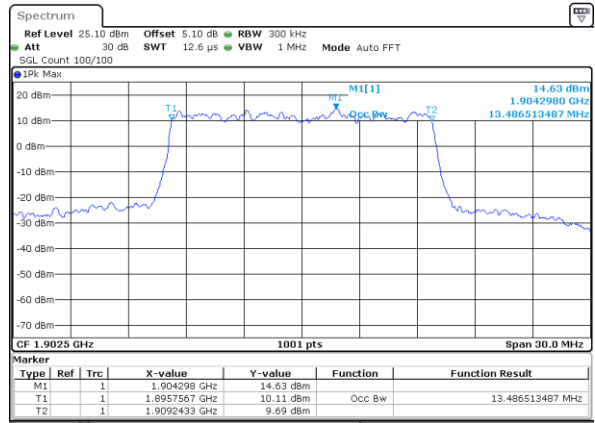

Highest Channel / 10MHz / QPSK

Date: 4 SEP 2017 11:18:12

Highest Channel / 10MHz / 16QAM

Date: 4 SEP 2017 11:18:22

LTE Band 2

Lowest Channel / 15MHz / QPSK

Date: 4 SEP 2017 11:18:32

Lowest Channel / 15MHz / 16QAM

Date: 4 SEP 2017 11:18:42

Middle Channel / 15MHz / QPSK

Date: 4 SEP 2017 11:18:52

Middle Channel / 15MHz / 16QAM

Date: 4 SEP 2017 11:19:02

Highest Channel / 15MHz / QPSK

Date: 4 SEP 2017 11:19:12

Highest Channel / 15MHz / 16QAM

Date: 4 SEP 2017 11:19:21

LTE Band 2

Lowest Channel / 20MHz / QPSK

Date: 4 SEP 2017 11:19:31

Lowest Channel / 20MHz / 16QAM

Date: 4 SEP 2017 11:19:41

Middle Channel / 20MHz / QPSK

Date: 4 SEP 2017 11:19:51