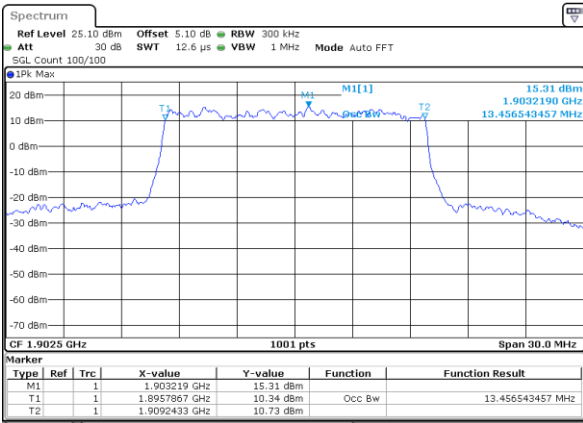

Highest Channel / 10MHz / QPSK

Date: 4 SEP 2017 11:18:12

Highest Channel / 10MHz / 16QAM

Date: 4 SEP 2017 11:18:22

LTE Band 2

Lowest Channel / 15MHz / QPSK

Date: 4 SEP 2017 11:18:32

Lowest Channel / 15MHz / 16QAM

Date: 4 SEP 2017 11:18:42

Middle Channel / 15MHz / QPSK

Date: 4 SEP 2017 11:18:52

Middle Channel / 15MHz / 16QAM

Date: 4 SEP 2017 11:19:02

Highest Channel / 15MHz / QPSK

Date: 4 SEP 2017 11:19:12

Highest Channel / 15MHz / 16QAM

Date: 4 SEP 2017 11:19:21

LTE Band 2

Lowest Channel / 20MHz / QPSK

Date: 4 SEP 2017 11:19:31

Lowest Channel / 20MHz / 16QAM

Date: 4 SEP 2017 11:19:41

Middle Channel / 20MHz / QPSK

Date: 4 SEP 2017 11:19:51

Middle Channel / 20MHz / 16QAM

Date: 4 SEP 2017 11:20:01

Highest Channel / 20MHz / QPSK

Date: 4 SEP 2017 11:20:11

Highest Channel / 20MHz / 16QAM

Date: 4 SEP 2017 11:20:21

LTE Band 4

Lowest Channel / 1.4MHz / QPSK