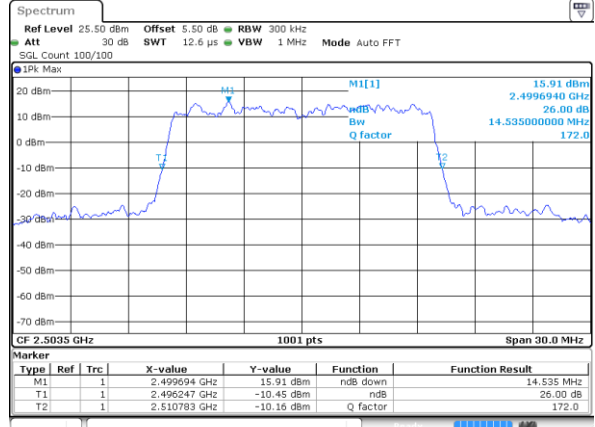

Date: 11 AUG 2017 11:33:34

Highest Channel / 5MHz / 16QAM

Date: 11 AUG 2017 11:33:45

LTE Band 41

Lowest Channel / 10MHz / QPSK

Date: 11 AUG 2017 11:34:17

Lowest Channel / 10MHz / 16QAM

Date: 11 AUG 2017 11:34:28

Middle Channel / 10MHz / QPSK

Date: 11 AUG 2017 11:35:00

Middle Channel / 10MHz / 16QAM

Date: 11 AUG 2017 11:35:10

Highest Channel / 10MHz / QPSK

Date: 11 AUG 2017 11:35:42

Highest Channel / 10MHz / 16QAM

Date: 11 AUG 2017 11:45:40

LTE Band 41

Lowest Channel / 15MHz / QPSK

Date: 11 AUG 2017 11:36:25

Lowest Channel / 15MHz / 16QAM

Date: 11 AUG 2017 11:36:36

Middle Channel / 15MHz / QPSK

Date: 11 AUG 2017 11:37:08

Middle Channel / 15MHz / 16QAM