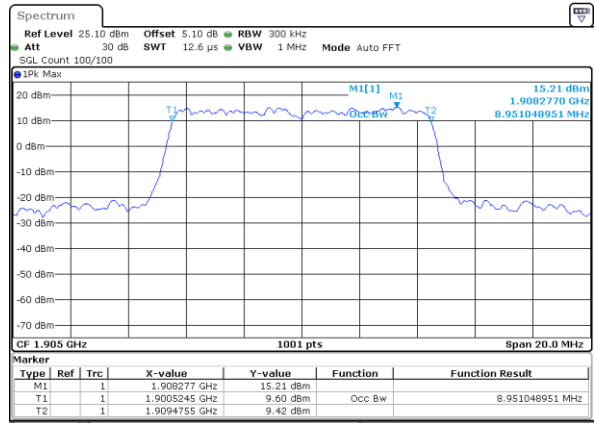

Date: 4 SEP 2017 11:16:52

Middle Channel / 5MHz / 16QAM

Date: 4 SEP 2017 11:17:02

Highest Channel / 5MHz / QPSK

Date: 4 SEP 2017 11:17:12

Highest Channel / 5MHz / 16QAM

Date: 4 SEP 2017 11:17:22

LTE Band 2

Lowest Channel / 10MHz / QPSK

Date: 4 SEP 2017 11:17:32

Lowest Channel / 10MHz / 16QAM

Date: 4 SEP 2017 11:17:42

Middle Channel / 10MHz / QPSK

Date: 4 SEP 2017 11:17:52

Middle Channel / 10MHz / 16QAM

Date: 4 SEP 2017 11:18:02

Highest Channel / 10MHz / QPSK

Date: 4 SEP 2017 11:18:12

Highest Channel / 10MHz / 16QAM

Date: 4 SEP 2017 11:18:22

LTE Band 2

Lowest Channel / 15MHz / QPSK

Date: 4 SEP 2017 11:18:32

Lowest Channel / 15MHz / 16QAM