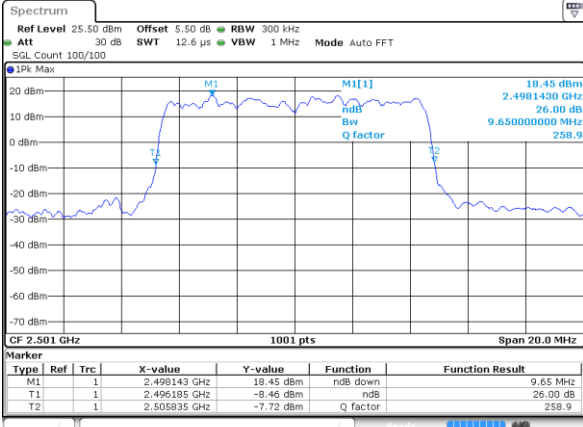

Date: 11 AUG 2017 11:33:34

Highest Channel / 5MHz / 16QAM

Date: 11 AUG 2017 11:33:45

LTE Band 41

Lowest Channel / 10MHz / QPSK

Date: 11 AUG 2017 11:34:17

Lowest Channel / 10MHz / 16QAM

Date: 11 AUG 2017 11:34:28