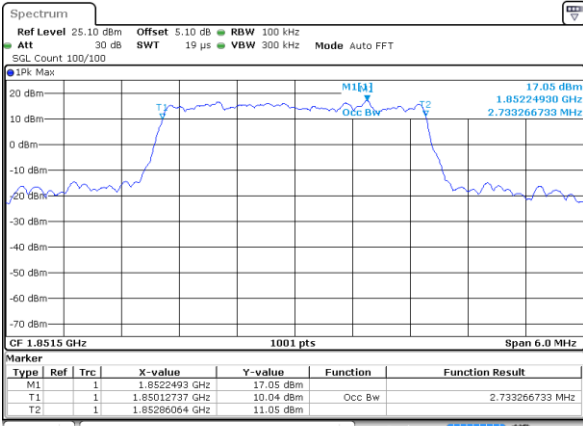

Date: 4 SEP 2017 11:15:03

Highest Channel / 1.4MHz / QPSK

Date: 4 SEP 2017 11:15:13

Highest Channel / 1.4MHz / 16QAM

Date: 4 SEP 2017 11:15:23

LTE Band 2

Lowest Channel / 3MHz / QPSK

Date: 4 SEP 2017 11:15:33