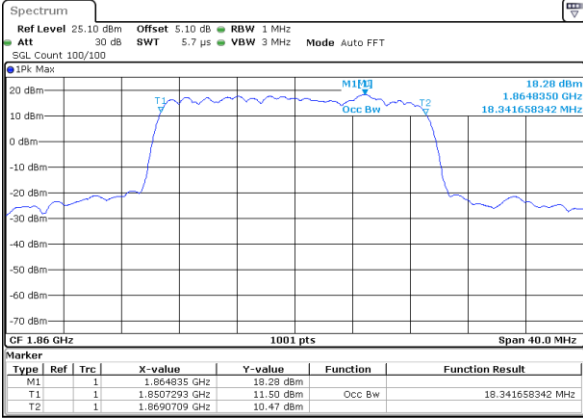

Highest Channel / 10MHz / QPSK

Date: 4 SEP 2017 11:18:12

Highest Channel / 10MHz / 16QAM

Date: 4 SEP 2017 11:18:22

LTE Band 2

Lowest Channel / 15MHz / QPSK

Date: 4 SEP 2017 11:18:32

Lowest Channel / 15MHz / 16QAM

Date: 4 SEP 2017 11:18:42

Middle Channel / 15MHz / QPSK

Date: 4 SEP 2017 11:18:52

Middle Channel / 15MHz / 16QAM

Date: 4 SEP 2017 11:19:02

Highest Channel / 15MHz / QPSK

Date: 4 SEP 2017 11:19:12

Highest Channel / 15MHz / 16QAM

Date: 4 SEP 2017 11:19:21

LTE Band 2

Lowest Channel / 20MHz / QPSK

Date: 4 SEP 2017 11:19:31

Lowest Channel / 20MHz / 16QAM

Date: 4 SEP 2017 11:19:41

Middle Channel / 20MHz / QPSK

Date: 4 SEP 2017 11:19:51