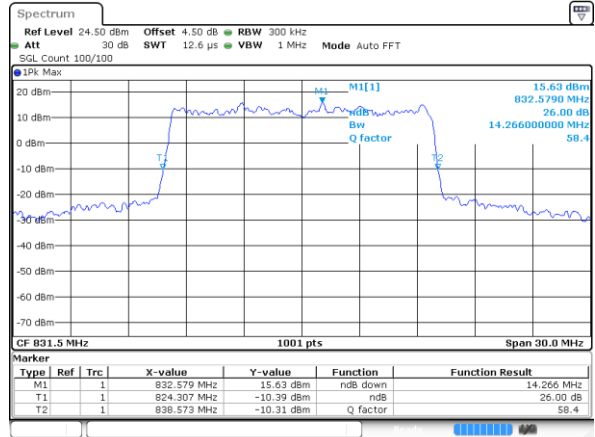

Highest Channel / 10MHz / QPSK

Date: 8 AUG 2017 10:43:20

Highest Channel / 10MHz / 16QAM

Date: 8 AUG 2017 10:43:40

LTE Band 26

Lowest Channel / 15MHz / QPSK

Date: 8 AUG 2017 10:44:18

Lowest Channel / 15MHz / 16QAM