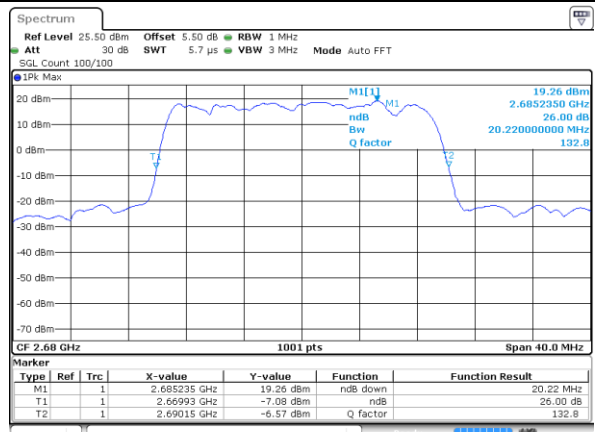

Date: 11 AUG 2017 11:37:18

Highest Channel / 15MHz / QPSK

Date: 11 AUG 2017 11:37:50

Highest Channel / 15MHz / 16QAM

Date: 11 AUG 2017 11:38:01

LTE Band 41

Lowest Channel / 20MHz / QPSK

Date: 11 AUG 2017 11:38:34

Lowest Channel / 20MHz / 16QAM

Date: 11 AUG 2017 11:38:44

Middle Channel / 20MHz / QPSK

Date: 11 AUG 2017 11:39:17

Middle Channel / 20MHz / 16QAM

Date: 11 AUG 2017 11:39:28

Highest Channel / 20MHz / QPSK

Date: 11 AUG 2017 11:40:00

Highest Channel / 20MHz / 16QAM

Date: 11 AUG 2017 11:40:11

Occupied Bandwidth

Mode	LTE Band 2 : 99%OBW(MHz)											
	1.4MHz		3MHz		5MHz		10MHz		15MHz		20MHz	
Mod.	QPSK	16QAM	QPSK	16QAM	QPSK	16QAM	QPSK	16QAM	QPSK	16QAM	QPSK	16QAM
Lowest CH	1.09	1.10	2.73	2.73	4.50	4.50	8.99	9.01	13.40	13.40	18.34	18.30
Middle CH	1.09	1.09	2.71	2.71	4.48	4.46	9.05	9.03	13.43	13.46	18.18	18.30
Highest CH	1.09	1.10	2.71	2.72	4.50	4.50	9.01	8.95	13.46	13.49	18.38	18.30

Mode	LTE Band 4 : 99%OBW(MHz)											
	1.4MHz		3MHz		5MHz		10MHz		15MHz		20MHz	
Mod.	QPSK	16QAM	QPSK	16QAM	QPSK	16QAM	QPSK	16QAM	QPSK	16QAM	QPSK	16QAM
Lowest CH	1.09	1.09	2.72	2.74	4.50	4.50	8.99	8.97	13.34	13.40	18.30	18.22
Middle CH	1.09	1.10	2.73	2.73	4.50	4.49	8.93	8.97	13.46	13.43	18.46	18.42
Highest CH	1.10	1.10	2.70	2.72	4.51	4.52	9.01	8.99	13.40	13.37	18.14	18.18