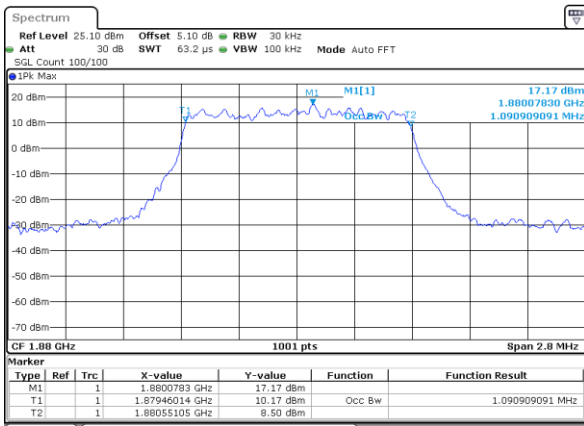

LTE Band 2

Lowest Channel / 1.4MHz / QPSK

Date: 4 SEP 2017 11:14:33

Lowest Channel / 1.4MHz / 16QAM

Date: 4 SEP 2017 11:14:43

Middle Channel / 1.4MHz / QPSK

Date: 4 SEP 2017 11:14:53

Middle Channel / 1.4MHz / 16QAM

Date: 4 SEP 2017 11:15:03

Highest Channel / 1.4MHz / QPSK

Date: 4 SEP 2017 11:15:13

Highest Channel / 1.4MHz / 16QAM

Date: 4 SEP 2017 11:15:23

LTE Band 2

Lowest Channel / 3MHz / QPSK

Date: 4 SEP 2017 11:15:33