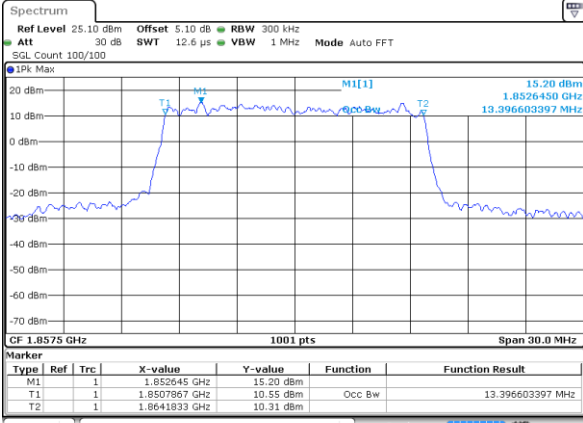

Lowest Channel / 10MHz / QPSK

Date: 4 SEP 2017 11:17:32

Lowest Channel / 10MHz / 16QAM

Date: 4 SEP 2017 11:17:42

Middle Channel / 10MHz / QPSK

Date: 4 SEP 2017 11:17:52

Middle Channel / 10MHz / 16QAM

Date: 4 SEP 2017 11:18:02

Highest Channel / 10MHz / QPSK

Date: 4 SEP 2017 11:18:12

Highest Channel / 10MHz / 16QAM

Date: 4 SEP 2017 11:18:22

LTE Band 2

Lowest Channel / 15MHz / QPSK

Date: 4 SEP 2017 11:18:32

Lowest Channel / 15MHz / 16QAM

Date: 4 SEP 2017 11:18:42

Middle Channel / 15MHz / QPSK

Date: 4 SEP 2017 11:18:52

Middle Channel / 15MHz / 16QAM

Date: 4 SEP 2017 11:19:02

Highest Channel / 15MHz / QPSK

Date: 4 SEP 2017 11:19:12

Highest Channel / 15MHz / 16QAM