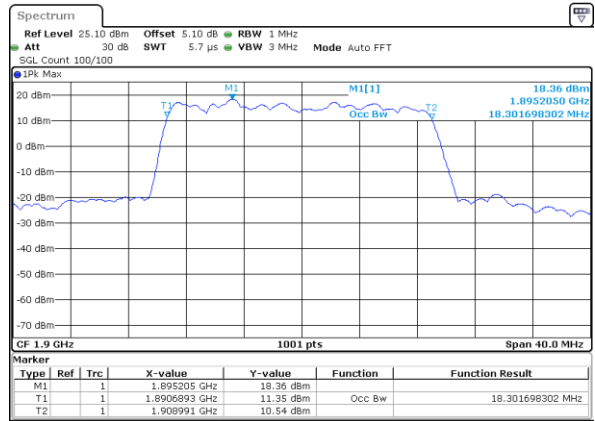

Date: 4 SEP 2017 11:19:21

LTE Band 2

Lowest Channel / 20MHz / QPSK

Date: 4 SEP 2017 11:19:31

Lowest Channel / 20MHz / 16QAM

Date: 4 SEP 2017 11:19:41

Middle Channel / 20MHz / QPSK

Date: 4 SEP 2017 11:19:51

Middle Channel / 20MHz / 16QAM

Date: 4 SEP 2017 11:20:01

Highest Channel / 20MHz / QPSK

Date: 4 SEP 2017 11:20:11

Highest Channel / 20MHz / 16QAM

Date: 4 SEP 2017 11:20:21

LTE Band 4

Lowest Channel / 1.4MHz / QPSK

Date: 4 AUG 2017 19:05:58

Lowest Channel / 1.4MHz / 16QAM

Date: 4 AUG 2017 19:06:08

Middle Channel / 1.4MHz / QPSK

Date: 4 AUG 2017 19:12:56

Middle Channel / 1.4MHz / 16QAM

Date: 4 AUG 2017 19:13:06

Highest Channel / 1.4MHz / QPSK