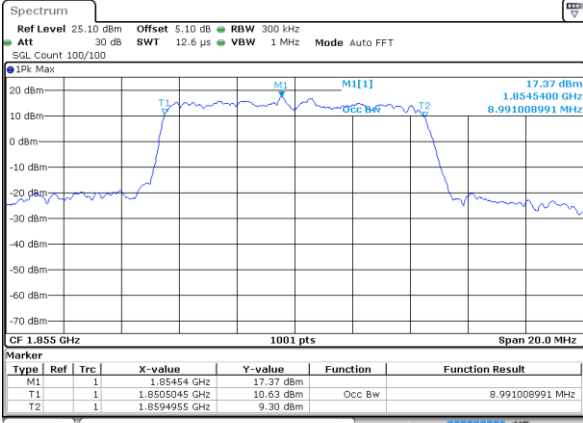

Highest Channel / 3MHz / 16QAM

Date: 4 SEP 2017 11:16:23

LTE Band 2

Lowest Channel / 5MHz / QPSK

Date: 4 SEP 2017 11:16:33

Lowest Channel / 5MHz / 16QAM

Date: 4 SEP 2017 11:16:42

Middle Channel / 5MHz / QPSK

Date: 4 SEP 2017 11:16:52

Middle Channel / 5MHz / 16QAM

Date: 4 SEP 2017 11:17:02

Highest Channel / 5MHz / QPSK

Date: 4 SEP 2017 11:17:12

Highest Channel / 5MHz / 16QAM

Date: 4 SEP 2017 11:17:22

LTE Band 2

Lowest Channel / 10MHz / QPSK

Date: 4 SEP 2017 11:17:32

Lowest Channel / 10MHz / 16QAM

Date: 4 SEP 2017 11:17:42

Middle Channel / 10MHz / QPSK

Date: 4 SEP 2017 11:17:52

Middle Channel / 10MHz / 16QAM

Date: 4 SEP 2017 11:18:02