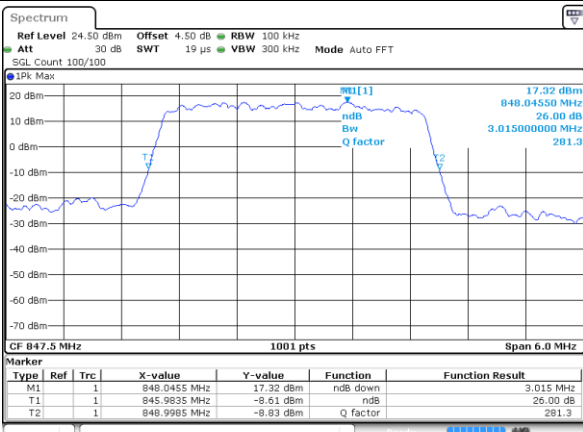

Highest Channel / 3MHz / QPSK

Date: 8 AUG 2017 10:38:25