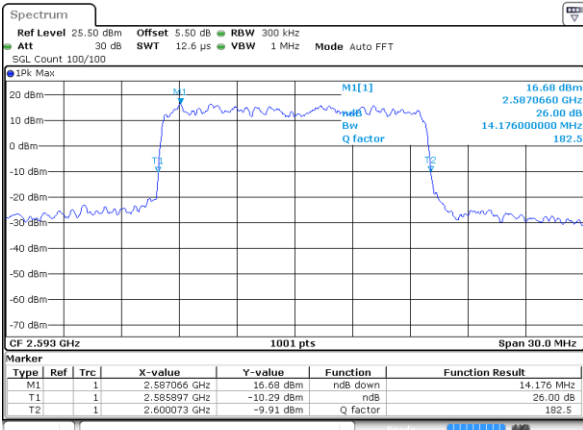

LTE Band 41

Lowest Channel / 15MHz / QPSK

Date: 11 AUG 2017 11:36:25

Lowest Channel / 15MHz / 16QAM

Date: 11 AUG 2017 11:36:36

Middle Channel / 15MHz / QPSK

Date: 11 AUG 2017 11:37:08

Middle Channel / 15MHz / 16QAM

Date: 11 AUG 2017 11:37:18

Highest Channel / 15MHz / QPSK

Date: 11 AUG 2017 11:37:50

Highest Channel / 15MHz / 16QAM

Date: 11 AUG 2017 11:38:01

LTE Band 41

Lowest Channel / 20MHz / QPSK

Date: 11 AUG 2017 11:38:34