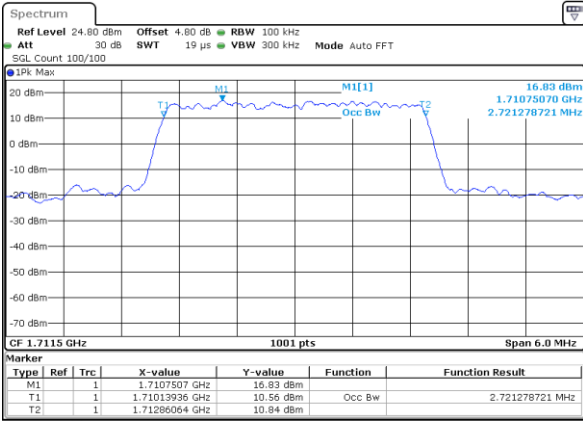

Middle Channel / 20MHz / 16QAM

Date: 4 SEP 2017 11:20:01

Highest Channel / 20MHz / QPSK

Date: 4 SEP 2017 11:20:11

Highest Channel / 20MHz / 16QAM

Date: 4 SEP 2017 11:20:21

LTE Band 4

Lowest Channel / 1.4MHz / QPSK

Date: 4 AUG 2017 19:05:58

Lowest Channel / 1.4MHz / 16QAM

Date: 4 AUG 2017 19:06:08

Middle Channel / 1.4MHz / QPSK

Date: 4 AUG 2017 19:12:56

Middle Channel / 1.4MHz / 16QAM

Date: 4 AUG 2017 19:13:06

Highest Channel / 1.4MHz / QPSK

Date: 4 AUG 2017 19:15:25

Highest Channel / 1.4MHz / 16QAM

Date: 4 AUG 2017 19:15:35

LTE Band 4

Lowest Channel / 3MHz / QPSK

Date: 4 AUG 2017 19:22:23

Lowest Channel / 3MHz / 16QAM

Date: 4 AUG 2017 19:22:33