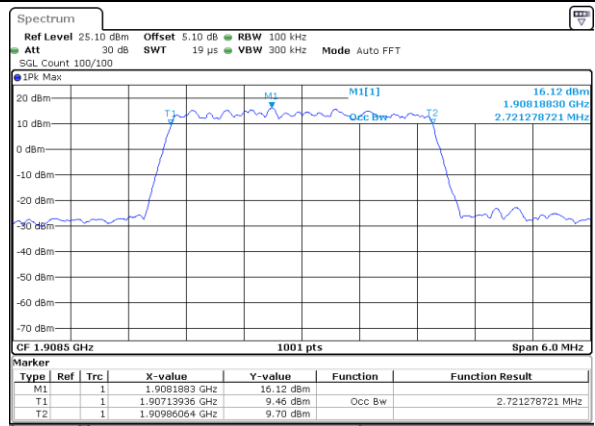

Date: 4 SEP 2017 11:15:03

Highest Channel / 1.4MHz / QPSK

Date: 4 SEP 2017 11:15:13

Highest Channel / 1.4MHz / 16QAM

Date: 4 SEP 2017 11:15:23

LTE Band 2

Lowest Channel / 3MHz / QPSK

Date: 4 SEP 2017 11:15:33

Lowest Channel / 3MHz / 16QAM

Date: 4 SEP 2017 11:15:43

Middle Channel / 3MHz / QPSK

Date: 4 SEP 2017 11:15:53

Middle Channel / 3MHz / 16QAM

Date: 4 SEP 2017 11:16:03

Highest Channel / 3MHz / QPSK

Date: 4 SEP 2017 11:16:13

Highest Channel / 3MHz / 16QAM

Date: 4 SEP 2017 11:16:23

LTE Band 2

Lowest Channel / 5MHz / QPSK

Date: 4 SEP 2017 11:16:33

Lowest Channel / 5MHz / 16QAM

Date: 4 SEP 2017 11:16:42

Middle Channel / 5MHz / QPSK