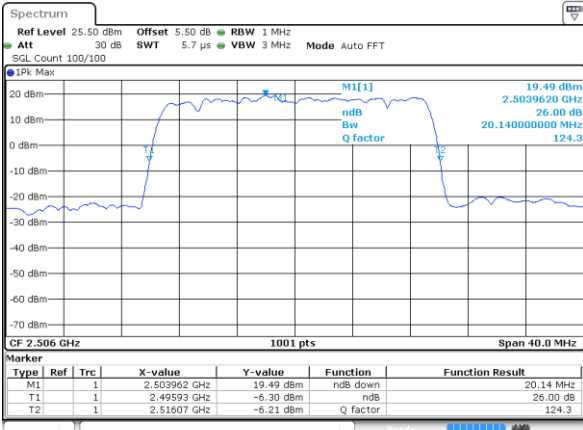

Date: 11 AUG 2017 11:37:18

Highest Channel / 15MHz / QPSK

Date: 11 AUG 2017 11:37:50

Highest Channel / 15MHz / 16QAM

Date: 11 AUG 2017 11:38:01

LTE Band 41

Lowest Channel / 20MHz / QPSK

Date: 11 AUG 2017 11:38:34