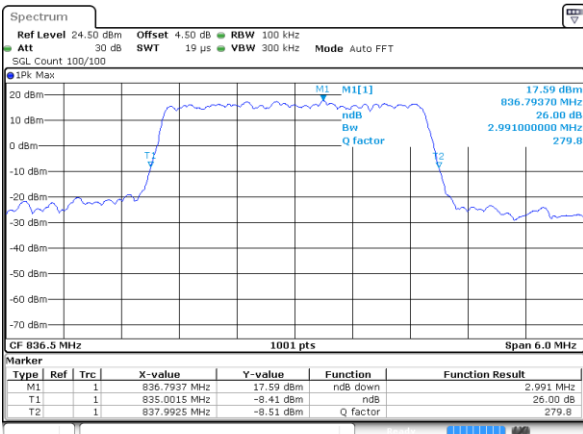

Middle Channel / 3MHz / QPSK

Date: 8 AUG 2017 10:38:05