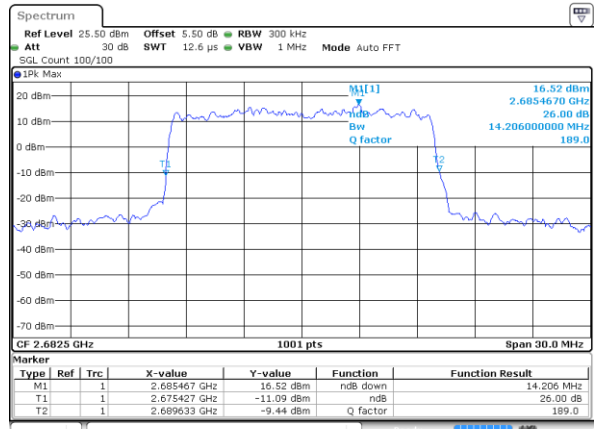

LTE Band 41

Lowest Channel / 15MHz / QPSK

Date: 11 AUG 2017 11:36:25

Lowest Channel / 15MHz / 16QAM

Date: 11 AUG 2017 11:36:36

Middle Channel / 15MHz / QPSK

Date: 11 AUG 2017 11:37:08

Middle Channel / 15MHz / 16QAM

Date: 11 AUG 2017 11:37:18

Highest Channel / 15MHz / QPSK

Date: 11 AUG 2017 11:37:50

Highest Channel / 15MHz / 16QAM

Date: 11 AUG 2017 11:38:01

LTE Band 41

Lowest Channel / 20MHz / QPSK

Date: 11 AUG 2017 11:38:34