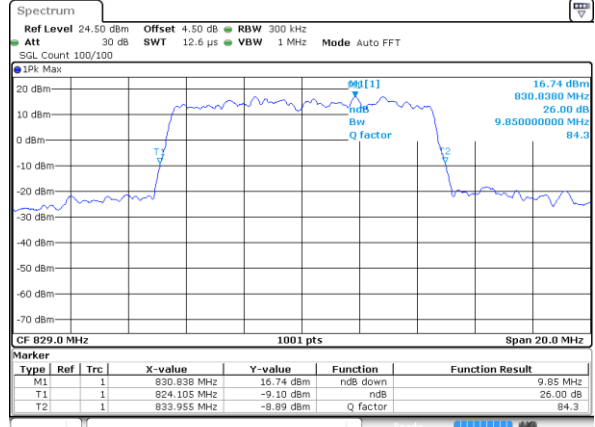

Lowest Channel / 10MHz / 16QAM

Date: 8 AUG 2017 10:42:05