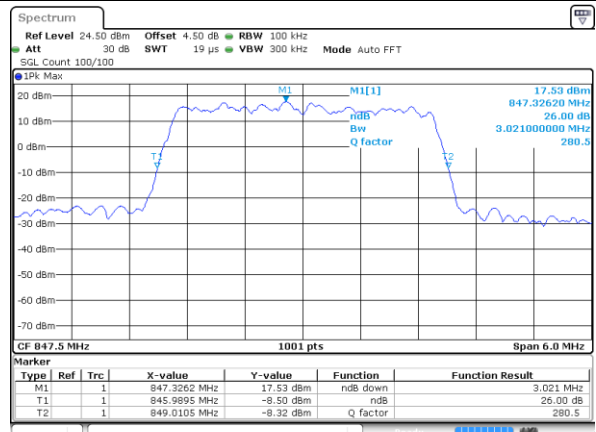

Date: 8 AUG 2017 09:34:26

Highest Channel / 1.4MHz / QPSK

Date: 8 AUG 2017 09:35:06

Highest Channel / 1.4MHz / 16QAM

Date: 8 AUG 2017 09:35:26

LTE Band 26

Lowest Channel / 3MHz / QPSK

Date: 8 AUG 2017 10:37:03

Highest Channel / 3MHz / 16QAM

Date: 8 AUG 2017 10:38:46

LTE Band 26

Lowest Channel / 5MHz / QPSK

Date: 8 AUG 2017 10:39:11

Lowest Channel / 5MHz / 16QAM

Date: 8 AUG 2017 10:39:35

Middle Channel / 5MHz / QPSK