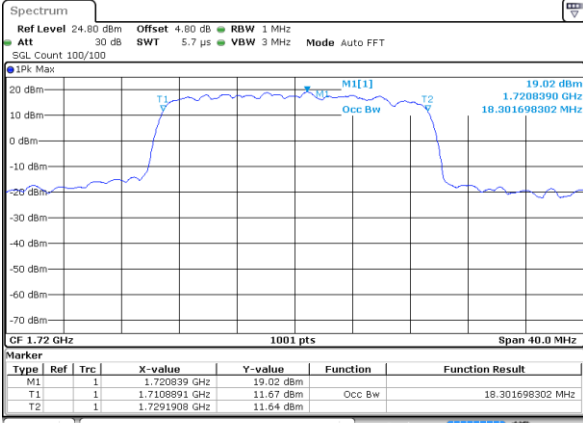

Highest Channel / 10MHz / 16QAM

Date: 4 AUG 2017 20:12:32

LTE Band 4

Lowest Channel / 15MHz / QPSK

Date: 4 AUG 2017 20:19:20

Lowest Channel / 15MHz / 16QAM

Date: 4 AUG 2017 20:19:30

Middle Channel / 15MHz / QPSK

Date: 4 AUG 2017 20:26:18

Middle Channel / 15MHz / 16QAM

Date: 4 AUG 2017 20:26:28

Highest Channel / 15MHz / QPSK

Date: 4 AUG 2017 20:28:47

Highest Channel / 15MHz / 16QAM

Date: 4 AUG 2017 20:28:57

LTE Band 4

Lowest Channel / 20MHz / QPSK

Date: 4 AUG 2017 20:35:45

Lowest Channel / 20MHz / 16QAM

Date: 4 AUG 2017 20:35:55

Middle Channel / 20MHz / QPSK

Date: 4 AUG 2017 20:42:43

Middle Channel / 20MHz / 16QAM

Date: 4 AUG 2017 20:42:53