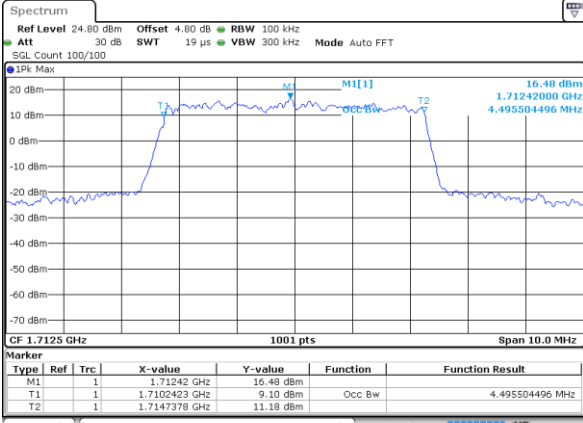

Date: 4 AUG 2017 19:15:25

Highest Channel / 1.4MHz / 16QAM

Date: 4 AUG 2017 19:15:35

LTE Band 4

Lowest Channel / 3MHz / QPSK

Date: 4 AUG 2017 19:22:23

Lowest Channel / 3MHz / 16QAM

Date: 4 AUG 2017 19:22:33

Middle Channel / 3MHz / QPSK

Date: 4 AUG 2017 19:29:21

Middle Channel / 3MHz / 16QAM

Date: 4 AUG 2017 19:29:31

Highest Channel / 3MHz / QPSK

Date: 4 AUG 2017 19:31:50

Highest Channel / 3MHz / 16QAM

Date: 4 AUG 2017 19:32:00

LTE Band 4

Lowest Channel / 5MHz / QPSK

Date: 4 AUG 2017 19:38:47

Lowest Channel / 5MHz / 16QAM

Date: 4 AUG 2017 19:38:57

Middle Channel / 5MHz / QPSK

Date: 4 AUG 2017 19:53:29

Middle Channel / 5MHz / 16QAM

Date: 4 AUG 2017 19:53:39

Highest Channel / 5MHz / QPSK

Date: 4 AUG 2017 19:55:58

Highest Channel / 5MHz / 16QAM

Date: 4 AUG 2017 19:56:08

LTE Band 4

Lowest Channel / 10MHz / QPSK

Date: 4 AUG 2017 20:02:56