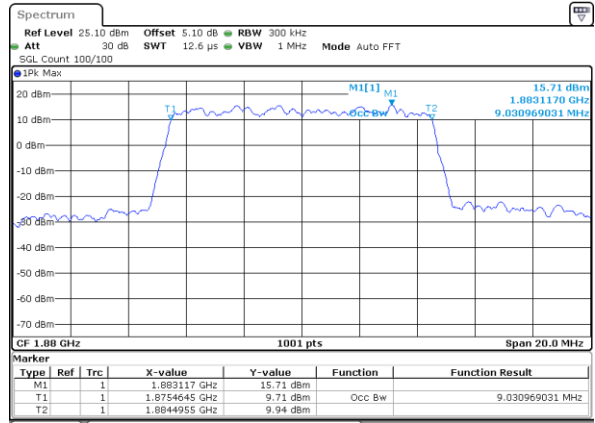

Date: 4 SEP 2017 11:16:52

Middle Channel / 5MHz / 16QAM

Date: 4 SEP 2017 11:17:02

Highest Channel / 5MHz / QPSK

Date: 4 SEP 2017 11:17:12

Highest Channel / 5MHz / 16QAM

Date: 4 SEP 2017 11:17:22

LTE Band 2

Lowest Channel / 10MHz / QPSK

Date: 4 SEP 2017 11:17:32

Lowest Channel / 10MHz / 16QAM

Date: 4 SEP 2017 11:17:42

Middle Channel / 10MHz / QPSK

Date: 4 SEP 2017 11:17:52

Middle Channel / 10MHz / 16QAM

Date: 4 SEP 2017 11:18:02

Highest Channel / 10MHz / QPSK

Date: 4 SEP 2017 11:18:12

Highest Channel / 10MHz / 16QAM

Date: 4 SEP 2017 11:18:22

LTE Band 2

Lowest Channel / 15MHz / QPSK

Date: 4 SEP 2017 11:18:32

Lowest Channel / 15MHz / 16QAM