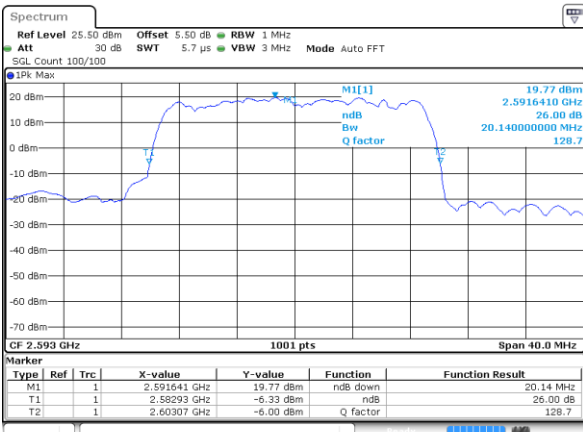

Middle Channel / 20MHz / QPSK

Date: 11 AUG 2017 11:39:17