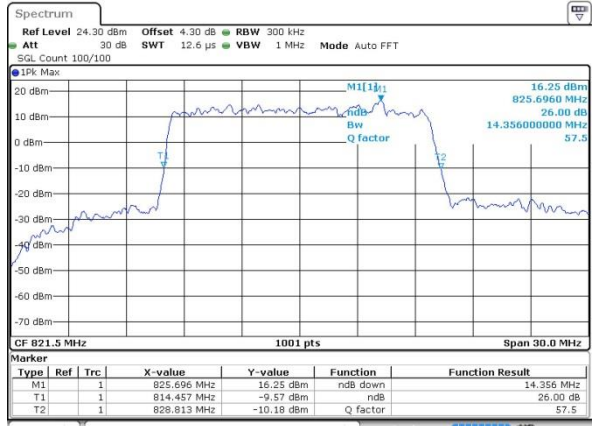

Date: 8 AUG 2017 10:47:59

LTE Band 26

CH26765 / 15MHz / QPSK

Date: 7 AUG 2017 20:06:24

CH26765 / 15MHz / 16QAM

Date: 7 AUG 2017 20:06:47

LTE Band 41

Lowest Channel / 5MHz / QPSK