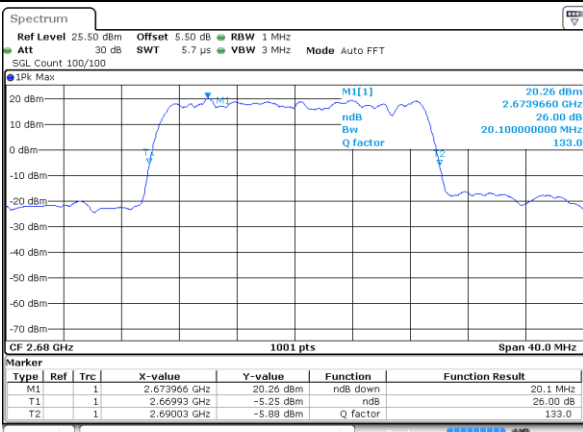

Date: 11 AUG 2017 11:37:18

Highest Channel / 15MHz / QPSK

Date: 11 AUG 2017 11:37:50

Highest Channel / 15MHz / 16QAM

Date: 11 AUG 2017 11:38:01

LTE Band 41

Lowest Channel / 20MHz / QPSK

Date: 11 AUG 2017 11:38:34

Lowest Channel / 20MHz / 16QAM

Date: 11 AUG 2017 11:38:44

Middle Channel / 20MHz / QPSK

Date: 11 AUG 2017 11:39:17

Middle Channel / 20MHz / 16QAM

Date: 11 AUG 2017 11:39:28

Highest Channel / 20MHz / QPSK

Date: 11 AUG 2017 11:40:00

Highest Channel / 20MHz / 16QAM

Date: 11 AUG 2017 11:40:11

Occupied Bandwidth

Mode	LTE Band 2 : 99%OBW(MHz)											
	1.4MHz		3MHz		5MHz		10MHz		15MHz		20MHz	
Mod.	QPSK	16QAM	QPSK	16QAM	QPSK	16QAM	QPSK	16QAM	QPSK	16QAM	QPSK	16QAM
Lowest CH	1.09	1.10	2.73	2.73	4.50	4.50	8.99	9.01	13.40	13.40	18.34	18.30
Middle CH	1.09	1.09	2.71	2.71	4.48	4.46	9.05	9.03	13.43	13.46	18.18	18.30
Highest CH	1.09	1.10	2.71	2.72	4.50	4.50	9.01	8.95	13.46	13.49	18.38	18.30

Mode	LTE Band 4 : 99%OBW(MHz)											
	1.4MHz		3MHz		5MHz		10MHz		15MHz		20MHz	
Mod.	QPSK	16QAM	QPSK	16QAM	QPSK	16QAM	QPSK	16QAM	QPSK	16QAM	QPSK	16QAM
Lowest CH	1.09	1.09	2.72	2.74	4.50	4.50	8.99	8.97	13.34	13.40	18.30	18.22
Middle CH	1.09	1.10	2.73	2.73	4.50	4.49	8.93	8.97	13.46	13.43	18.46	18.42
Highest CH	1.10	1.10	2.70	2.72	4.51	4.52	9.01	8.99	13.40	13.37	18.14	18.18