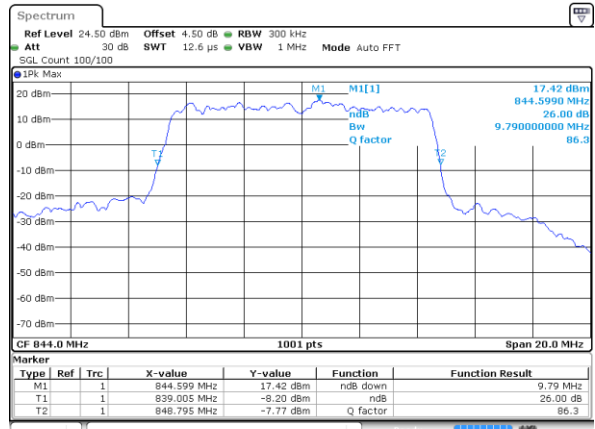

Date: 8 AUG 2017 10:40:21

Middle Channel / 5MHz / 16QAM

Date: 8 AUG 2017 10:39:58

Highest Channel / 5MHz / QPSK

Date: 8 AUG 2017 10:40:43

Highest Channel / 5MHz / 16QAM

Date: 8 AUG 2017 10:41:12

LTE Band 26

Lowest Channel / 10MHz / QPSK

Date: 8 AUG 2017 10:41:44

Lowest Channel / 10MHz / 16QAM

Date: 8 AUG 2017 10:42:05

Middle Channel / 10MHz / QPSK

Date: 8 AUG 2017 10:42:59

Middle Channel / 10MHz / 16QAM

Date: 8 AUG 2017 10:42:36

Highest Channel / 10MHz / QPSK

Date: 8 AUG 2017 10:43:20

Highest Channel / 10MHz / 16QAM

Date: 8 AUG 2017 10:43:40

LTE Band 26

Lowest Channel / 15MHz / QPSK

Date: 8 AUG 2017 10:44:18

Lowest Channel / 15MHz / 16QAM