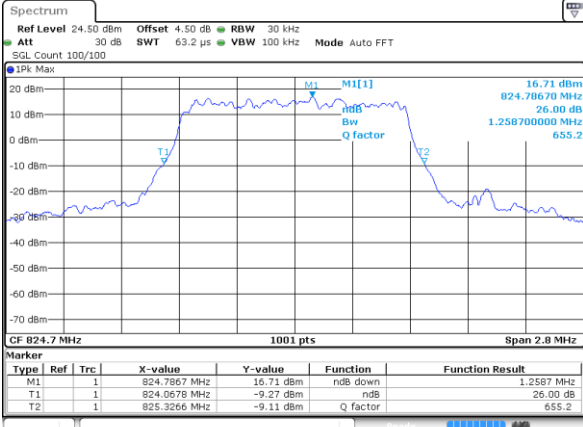

LTE Band 26

Lowest Channel / 1.4MHz / QPSK

Date: 8 AUG 2017 09:15:54

Lowest Channel / 1.4MHz / 16QAM

Date: 8 AUG 2017 09:34:05

Middle Channel / 1.4MHz / QPSK

Date: 8 AUG 2017 09:34:45

Middle Channel / 1.4MHz / 16QAM

Date: 8 AUG 2017 09:34:26

Highest Channel / 1.4MHz / QPSK

Date: 8 AUG 2017 09:35:06

Highest Channel / 1.4MHz / 16QAM

Date: 8 AUG 2017 09:35:26

LTE Band 26

Lowest Channel / 3MHz / QPSK

Date: 8 AUG 2017 10:37:03