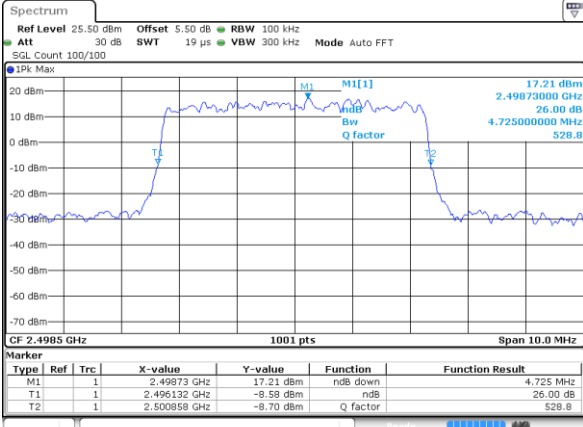

Date: 8 AUG 2017 10:47:59

LTE Band 26

CH26765 / 15MHz / QPSK

Date: 7 AUG 2017 20:06:24

CH26765 / 15MHz / 16QAM

Date: 7 AUG 2017 20:06:47

LTE Band 41

Lowest Channel / 5MHz / QPSK