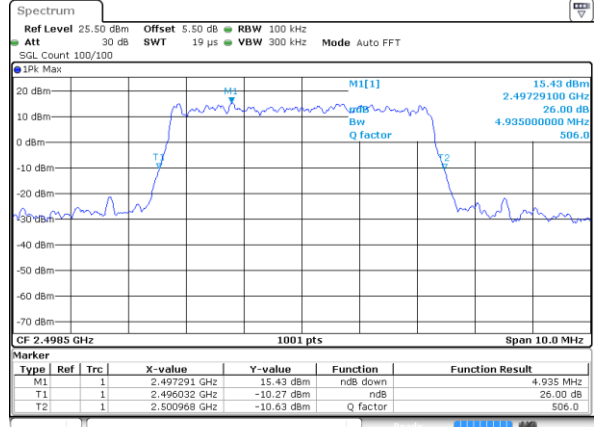

Lowest Channel / 5MHz / 16QAM

Date: 11 AUG 2017 11:46:50