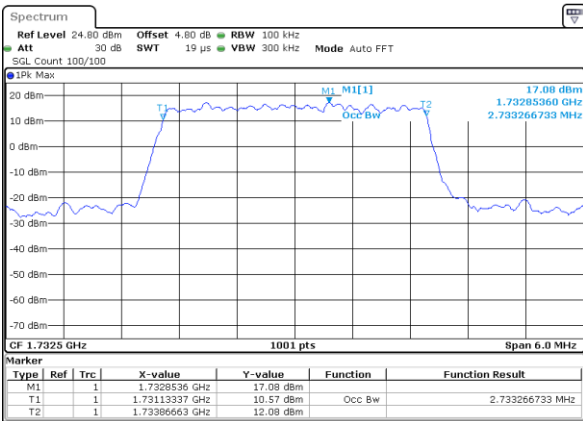

Middle Channel / 3MHz / QPSK

Date: 4 AUG 2017 19:29:21