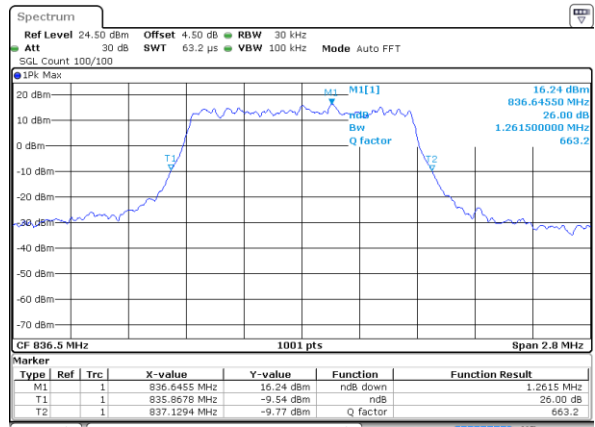

LTE Band 26

Lowest Channel / 1.4MHz / QPSK

Date: 8 AUG 2017 09:15:54

Lowest Channel / 1.4MHz / 16QAM

Date: 8 AUG 2017 09:34:05

Middle Channel / 1.4MHz / QPSK

Date: 8 AUG 2017 09:34:45

Middle Channel / 1.4MHz / 16QAM

Date: 8 AUG 2017 09:34:26

Highest Channel / 1.4MHz / QPSK

Date: 8 AUG 2017 09:35:06

Highest Channel / 1.4MHz / 16QAM

Date: 8 AUG 2017 09:35:26

LTE Band 26

Lowest Channel / 3MHz / QPSK

Date: 8 AUG 2017 10:37:03