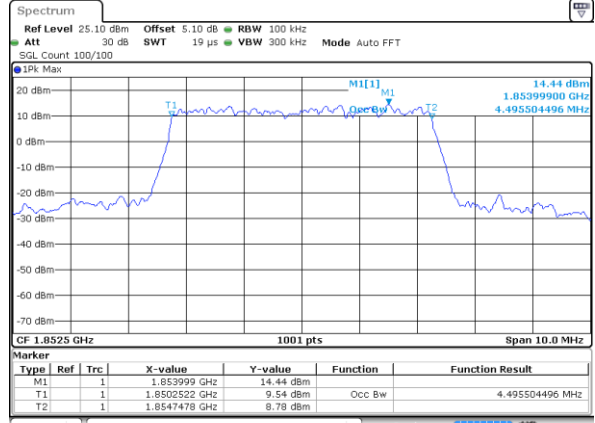

Lowest Channel / 3MHz / 16QAM

Date: 4 SEP 2017 11:15:43

Middle Channel / 3MHz / QPSK

Date: 4 SEP 2017 11:15:53

Middle Channel / 3MHz / 16QAM

Date: 4 SEP 2017 11:16:03

Highest Channel / 3MHz / QPSK

Date: 4 SEP 2017 11:16:13

Highest Channel / 3MHz / 16QAM

Date: 4 SEP 2017 11:16:23

LTE Band 2

Lowest Channel / 5MHz / QPSK

Date: 4 SEP 2017 11:16:33

Lowest Channel / 5MHz / 16QAM

Date: 4 SEP 2017 11:16:42

Middle Channel / 5MHz / QPSK

Date: 4 SEP 2017 11:16:52

Middle Channel / 5MHz / 16QAM

Date: 4 SEP 2017 11:17:02

Highest Channel / 5MHz / QPSK

Date: 4 SEP 2017 11:17:12

Highest Channel / 5MHz / 16QAM

Date: 4 SEP 2017 11:17:22

LTE Band 2