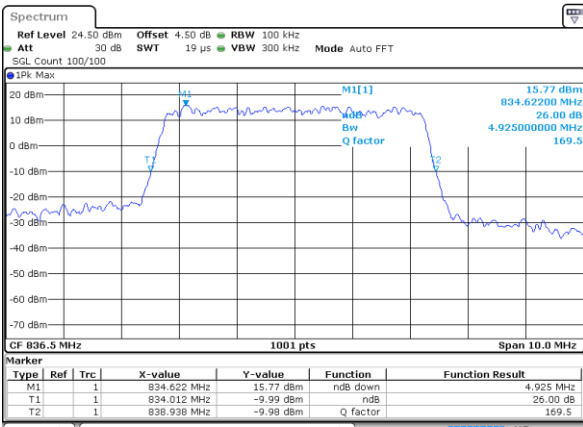

Highest Channel / 3MHz / 16QAM

Date: 8 AUG 2017 10:38:46

LTE Band 26

Lowest Channel / 5MHz / QPSK

Date: 8 AUG 2017 10:39:11

Lowest Channel / 5MHz / 16QAM

Date: 8 AUG 2017 10:39:35

Middle Channel / 5MHz / QPSK

Date: 8 AUG 2017 10:40:21

Middle Channel / 5MHz / 16QAM

Date: 8 AUG 2017 10:39:58

Highest Channel / 5MHz / QPSK

Date: 8 AUG 2017 10:40:43

Highest Channel / 5MHz / 16QAM

Date: 8 AUG 2017 10:41:12

LTE Band 26