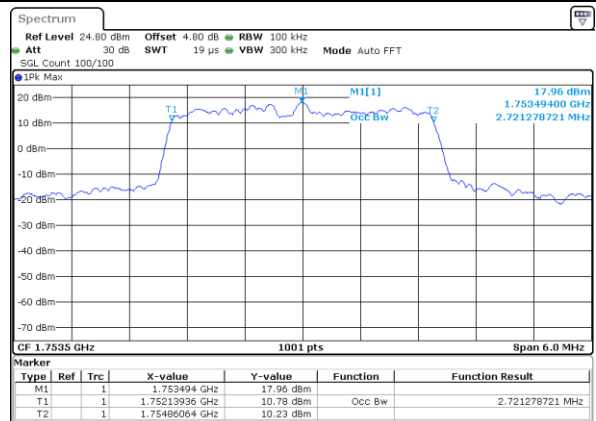

Date: 4 AUG 2017 19:15:25

Highest Channel / 1.4MHz / 16QAM

Date: 4 AUG 2017 19:15:35

LTE Band 4

Lowest Channel / 3MHz / QPSK

Date: 4 AUG 2017 19:22:23

Lowest Channel / 3MHz / 16QAM

Date: 4 AUG 2017 19:22:33

Middle Channel / 3MHz / QPSK

Date: 4 AUG 2017 19:29:21

Middle Channel / 3MHz / 16QAM

Date: 4 AUG 2017 19:29:31

Highest Channel / 3MHz / QPSK

Date: 4 AUG 2017 19:31:50

Highest Channel / 3MHz / 16QAM

Date: 4 AUG 2017 19:32:00

LTE Band 4

Lowest Channel / 5MHz / QPSK

Date: 4 AUG 2017 19:38:47

Lowest Channel / 5MHz / 16QAM

Date: 4 AUG 2017 19:38:57

Middle Channel / 5MHz / QPSK

Date: 4 AUG 2017 19:53:29

Middle Channel / 5MHz / 16QAM

Date: 4 AUG 2017 19:53:39

Highest Channel / 5MHz / QPSK

Date: 4 AUG 2017 19:55:58

Highest Channel / 5MHz / 16QAM

Date: 4 AUG 2017 19:56:08

LTE Band 4

Lowest Channel / 10MHz / QPSK

Date: 4 AUG 2017 20:02:56