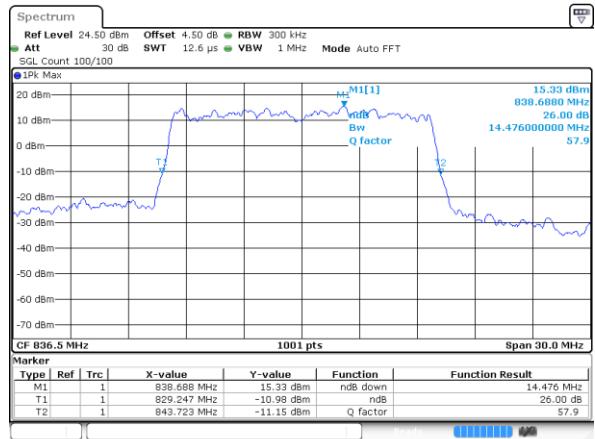

Middle Channel / 15MHz / 16QAM

Date: 8 AUG 2017 10:46:53