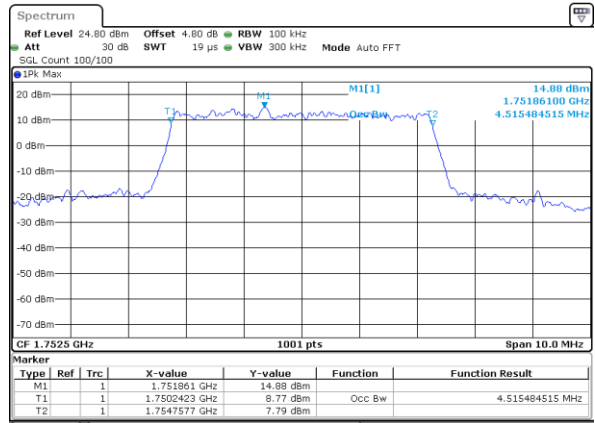

LTE Band 4

Lowest Channel / 5MHz / QPSK

Date: 4 AUG 2017 19:38:47

Lowest Channel / 5MHz / 16QAM

Date: 4 AUG 2017 19:38:57

Middle Channel / 5MHz / QPSK

Date: 4 AUG 2017 19:53:29

Middle Channel / 5MHz / 16QAM

Date: 4 AUG 2017 19:53:39

Highest Channel / 5MHz / QPSK

Date: 4 AUG 2017 19:55:58

Highest Channel / 5MHz / 16QAM

Date: 4 AUG 2017 19:56:08

LTE Band 4

Lowest Channel / 10MHz / QPSK

Date: 4 AUG 2017 20:02:56