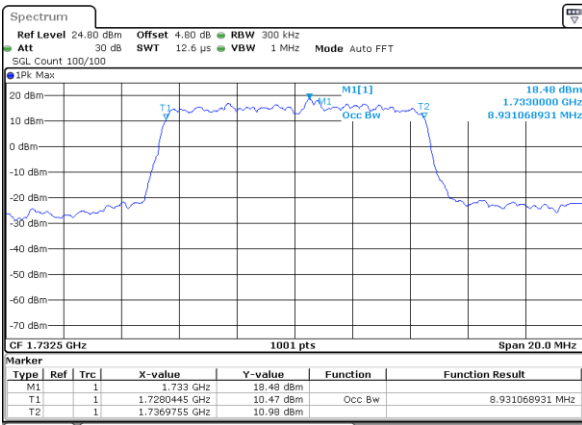

LTE Band 4

Lowest Channel / 5MHz / QPSK

Date: 4 AUG 2017 19:38:47

Lowest Channel / 5MHz / 16QAM

Date: 4 AUG 2017 19:38:57

Middle Channel / 5MHz / QPSK

Date: 4 AUG 2017 19:53:29

Middle Channel / 5MHz / 16QAM

Date: 4 AUG 2017 19:53:39

Highest Channel / 5MHz / QPSK

Date: 4 AUG 2017 19:55:58

Highest Channel / 5MHz / 16QAM

Date: 4 AUG 2017 19:56:08

LTE Band 4

Lowest Channel / 10MHz / QPSK

Date: 4 AUG 2017 20:02:56

Lowest Channel / 10MHz / 16QAM

Date: 4 AUG 2017 20:03:06

Middle Channel / 10MHz / QPSK

Date: 4 AUG 2017 20:09:54

Middle Channel / 10MHz / 16QAM

Date: 4 AUG 2017 20:10:04

Highest Channel / 10MHz / QPSK

Date: 4 AUG 2017 20:12:22