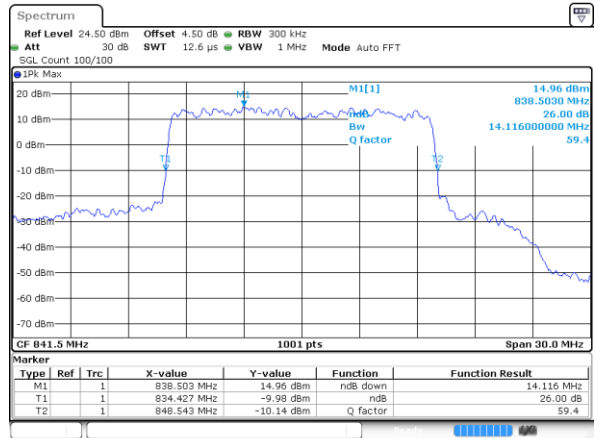

Highest Channel / 15MHz / 16QAM

Date: 8 AUG 2017 10:47:59