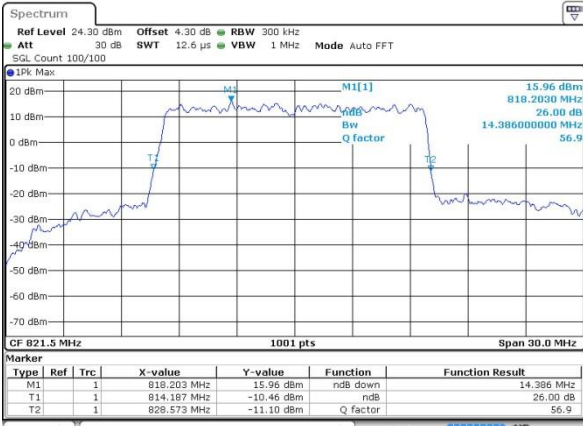

LTE Band 26

CH26765 / 15MHz / QPSK

Date: 7 AUG 2017 20:06:24