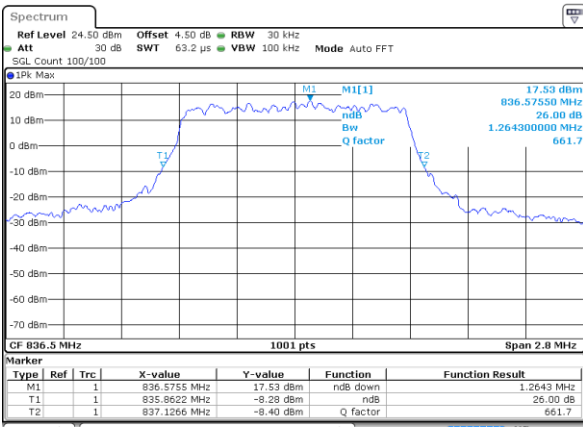

LTE Band 26

Lowest Channel / 1.4MHz / QPSK

Date: 8 AUG 2017 09:15:54

Lowest Channel / 1.4MHz / 16QAM

Date: 8 AUG 2017 09:34:05

Middle Channel / 1.4MHz / QPSK

Date: 8 AUG 2017 09:34:45

Middle Channel / 1.4MHz / 16QAM

Date: 8 AUG 2017 09:34:26

Highest Channel / 1.4MHz / QPSK

Date: 8 AUG 2017 09:35:06

Highest Channel / 1.4MHz / 16QAM

Date: 8 AUG 2017 09:35:26

LTE Band 26

Lowest Channel / 3MHz / QPSK

Date: 8 AUG 2017 10:37:03