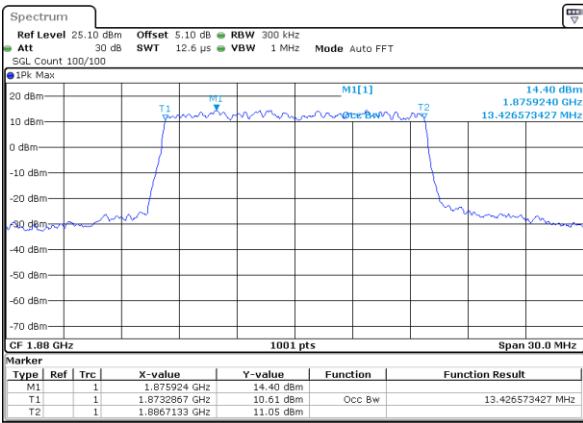

Lowest Channel / 10MHz / QPSK

Date: 4 SEP 2017 11:17:32

Lowest Channel / 10MHz / 16QAM

Date: 4 SEP 2017 11:17:42

Middle Channel / 10MHz / QPSK

Date: 4 SEP 2017 11:17:52

Middle Channel / 10MHz / 16QAM

Date: 4 SEP 2017 11:18:02

Highest Channel / 10MHz / QPSK

Date: 4 SEP 2017 11:18:12

Highest Channel / 10MHz / 16QAM

Date: 4 SEP 2017 11:18:22

LTE Band 2

Lowest Channel / 15MHz / QPSK

Date: 4 SEP 2017 11:18:32

Lowest Channel / 15MHz / 16QAM

Date: 4 SEP 2017 11:18:42

Middle Channel / 15MHz / QPSK

Date: 4 SEP 2017 11:18:52

Middle Channel / 15MHz / 16QAM

Date: 4 SEP 2017 11:19:02

Highest Channel / 15MHz / QPSK

Date: 4 SEP 2017 11:19:12

Highest Channel / 15MHz / 16QAM