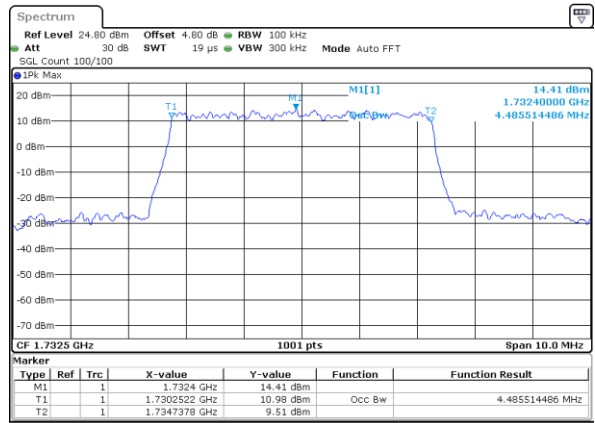

LTE Band 4

Lowest Channel / 5MHz / QPSK

Date: 4 AUG 2017 19:38:47

Lowest Channel / 5MHz / 16QAM

Date: 4 AUG 2017 19:38:57

Middle Channel / 5MHz / QPSK

Date: 4 AUG 2017 19:53:29

Middle Channel / 5MHz / 16QAM

Date: 4 AUG 2017 19:53:39

Highest Channel / 5MHz / QPSK

Date: 4 AUG 2017 19:55:58

Highest Channel / 5MHz / 16QAM

Date: 4 AUG 2017 19:56:08

LTE Band 4

Lowest Channel / 10MHz / QPSK

Date: 4 AUG 2017 20:02:56