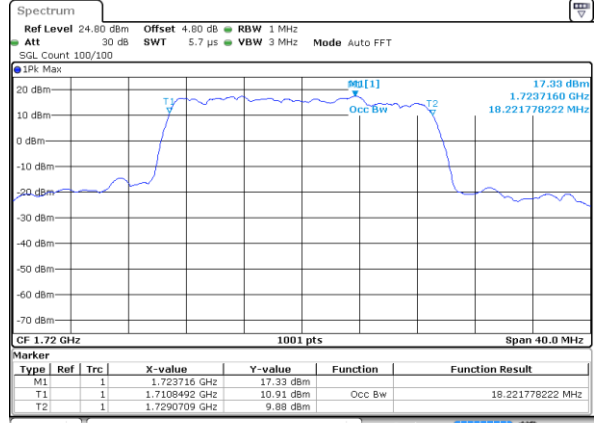

Lowest Channel / 20MHz / 16QAM

Date: 4 AUG 2017 20:35:55