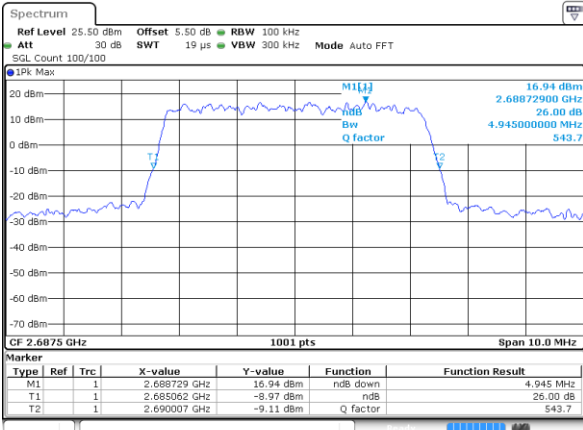

Date: 11 AUG 2017 11:32:09

Lowest Channel / 5MHz / 16QAM

Date: 11 AUG 2017 11:46:50

Middle Channel / 5MHz / QPSK

Date: 11 AUG 2017 11:32:52

Middle Channel / 5MHz / 16QAM

Date: 11 AUG 2017 11:33:02

Highest Channel / 5MHz / QPSK

Date: 11 AUG 2017 11:33:34

Highest Channel / 5MHz / 16QAM

Date: 11 AUG 2017 11:33:45

LTE Band 41

Lowest Channel / 10MHz / QPSK

Date: 11 AUG 2017 11:34:17

Lowest Channel / 10MHz / 16QAM

Date: 11 AUG 2017 11:34:28