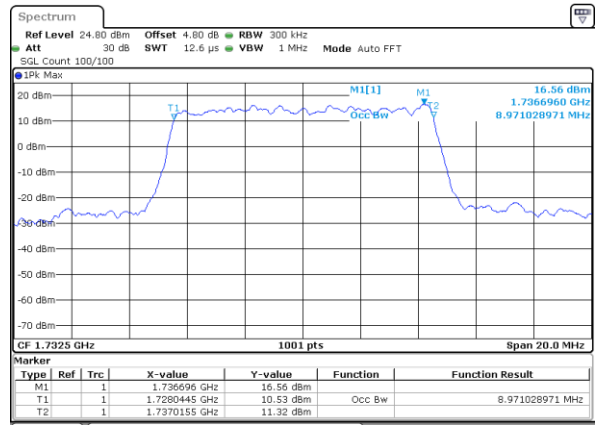

Date: 4 AUG 2017 19:53:39

Highest Channel / 5MHz / QPSK

Date: 4 AUG 2017 19:55:58

Highest Channel / 5MHz / 16QAM

Date: 4 AUG 2017 19:56:08

LTE Band 4

Lowest Channel / 10MHz / QPSK

Date: 4 AUG 2017 20:02:56

Lowest Channel / 10MHz / 16QAM

Date: 4 AUG 2017 20:03:06

Middle Channel / 10MHz / QPSK

Date: 4 AUG 2017 20:09:54

Middle Channel / 10MHz / 16QAM

Date: 4 AUG 2017 20:10:04

Highest Channel / 10MHz / QPSK

Date: 4 AUG 2017 20:12:22

Highest Channel / 10MHz / 16QAM

Date: 4 AUG 2017 20:12:32

LTE Band 4

Lowest Channel / 15MHz / QPSK

Date: 4 AUG 2017 20:19:20

Lowest Channel / 15MHz / 16QAM

Date: 4 AUG 2017 20:19:30

Middle Channel / 15MHz / QPSK