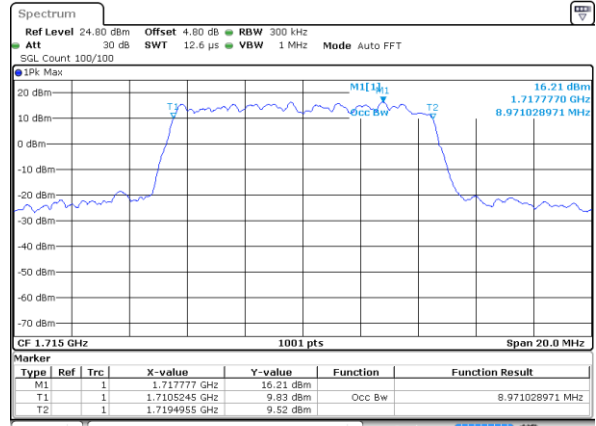

Lowest Channel / 10MHz / 16QAM

Date: 4 AUG 2017 20:03:06