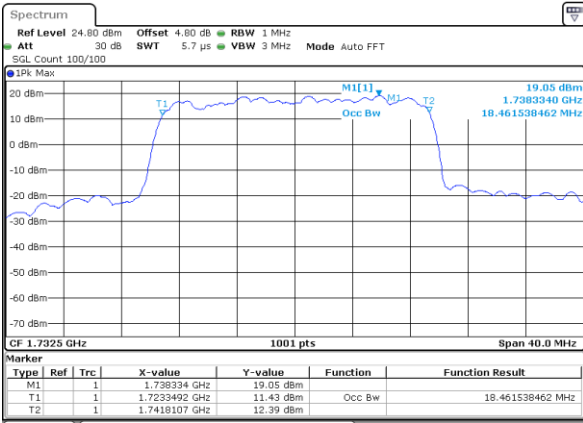

Highest Channel / 10MHz / 16QAM

Date: 4 AUG 2017 20:12:32

LTE Band 4

Lowest Channel / 15MHz / QPSK

Date: 4 AUG 2017 20:19:20

Lowest Channel / 15MHz / 16QAM

Date: 4 AUG 2017 20:19:30

Middle Channel / 15MHz / QPSK

Date: 4 AUG 2017 20:26:18

Middle Channel / 15MHz / 16QAM

Date: 4 AUG 2017 20:26:28

Highest Channel / 15MHz / QPSK

Date: 4 AUG 2017 20:28:47

Highest Channel / 15MHz / 16QAM

Date: 4 AUG 2017 20:28:57

LTE Band 4

Lowest Channel / 20MHz / QPSK

Date: 4 AUG 2017 20:35:45

Lowest Channel / 20MHz / 16QAM

Date: 4 AUG 2017 20:35:55

Middle Channel / 20MHz / QPSK

Date: 4 AUG 2017 20:42:43

Middle Channel / 20MHz / 16QAM

Date: 4 AUG 2017 20:42:53

Highest Channel / 20MHz / QPSK

Date: 4 AUG 2017 20:45:11

Highest Channel / 20MHz / 16QAM

Date: 4 AUG 2017 20:45:21