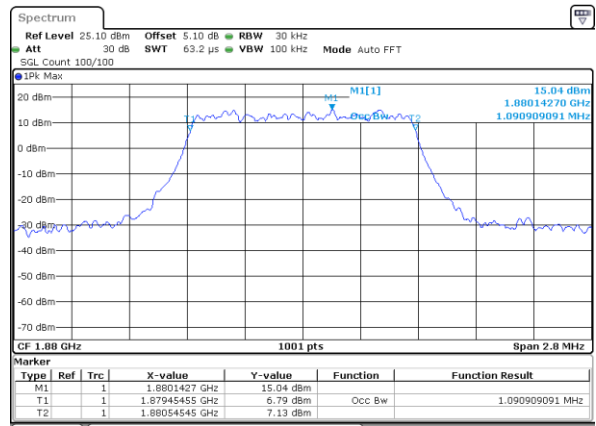

Mode	LTE Band 41 : 99%OBW(MHz)											
BW	1.4MHz		3MHz		5MHz		10MHz		15MHz		20MHz	
Mod.	QPSK	16QAM	QPSK	16QAM	QPSK	16QAM	QPSK	16QAM	QPSK	16QAM	QPSK	16QAM
Lowest CH	-	-	-	-	4.47	4.49	9.05	8.97	13.37	13.49	18.42	18.30
Middle CH	-	-	-	-	4.49	4.48	8.93	8.99	13.46	13.43	18.30	18.26
Highest CH	-	-	-	-	4.48	4.48	9.01	8.95	13.40	13.46	18.34	18.30

LTE Band 2

Lowest Channel / 1.4MHz / QPSK

Date: 4 SEP 2017 11:14:33

Lowest Channel / 1.4MHz / 16QAM

Date: 4 SEP 2017 11:14:43

Middle Channel / 1.4MHz / QPSK

Date: 4 SEP 2017 11:14:53

Middle Channel / 1.4MHz / 16QAM

Date: 4 SEP 2017 11:15:03

Highest Channel / 1.4MHz / QPSK

Date: 4 SEP 2017 11:15:13

Highest Channel / 1.4MHz / 16QAM

Date: 4 SEP 2017 11:15:23

LTE Band 2

Lowest Channel / 3MHz / QPSK

Date: 4 SEP 2017 11:15:33