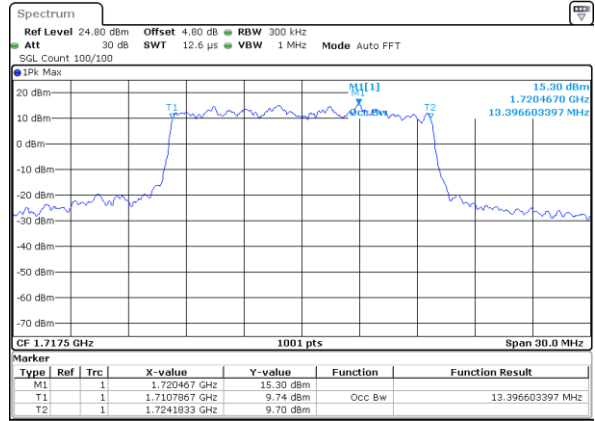

Lowest Channel / 10MHz / 16QAM

Date: 4 AUG 2017 20:03:06

Middle Channel / 10MHz / QPSK

Date: 4 AUG 2017 20:09:54

Middle Channel / 10MHz / 16QAM

Date: 4 AUG 2017 20:10:04

Highest Channel / 10MHz / QPSK

Date: 4 AUG 2017 20:12:22

Highest Channel / 10MHz / 16QAM

Date: 4 AUG 2017 20:12:32

LTE Band 4

Lowest Channel / 15MHz / QPSK

Date: 4 AUG 2017 20:19:20

Lowest Channel / 15MHz / 16QAM

Date: 4 AUG 2017 20:19:30

Middle Channel / 15MHz / QPSK

Date: 4 AUG 2017 20:26:18

Middle Channel / 15MHz / 16QAM

Date: 4 AUG 2017 20:26:28

Highest Channel / 15MHz / QPSK

Date: 4 AUG 2017 20:28:47

Highest Channel / 15MHz / 16QAM

Date: 4 AUG 2017 20:28:57

LTE Band 4