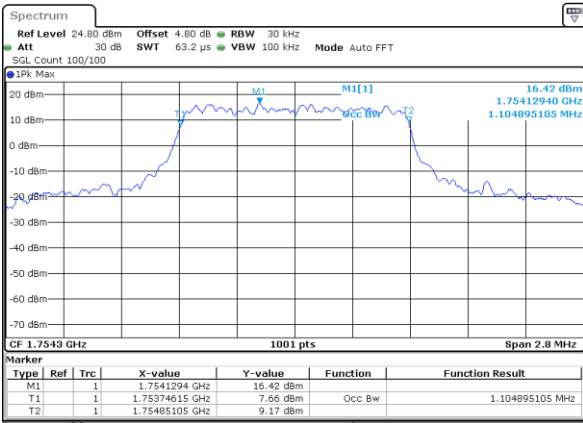

Middle Channel / 20MHz / 16QAM

Date: 4 SEP 2017 11:20:01

Highest Channel / 20MHz / QPSK

Date: 4 SEP 2017 11:20:11

Highest Channel / 20MHz / 16QAM

Date: 4 SEP 2017 11:20:21

LTE Band 4

Lowest Channel / 1.4MHz / QPSK

Date: 4 AUG 2017 19:05:58

Lowest Channel / 1.4MHz / 16QAM

Date: 4 AUG 2017 19:06:08

Middle Channel / 1.4MHz / QPSK

Date: 4 AUG 2017 19:12:56

Middle Channel / 1.4MHz / 16QAM

Date: 4 AUG 2017 19:13:06

Highest Channel / 1.4MHz / QPSK

Date: 4 AUG 2017 19:15:25

Highest Channel / 1.4MHz / 16QAM

Date: 4 AUG 2017 19:15:35

LTE Band 4

Lowest Channel / 3MHz / QPSK

Date: 4 AUG 2017 19:22:23

Lowest Channel / 3MHz / 16QAM

Date: 4 AUG 2017 19:22:33