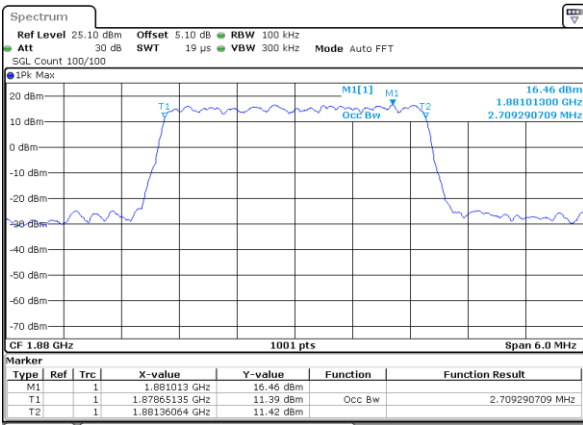

LTE Band 2

Lowest Channel / 1.4MHz / QPSK

Date: 4 SEP 2017 11:14:33

Lowest Channel / 1.4MHz / 16QAM

Date: 4 SEP 2017 11:14:43

Middle Channel / 1.4MHz / QPSK

Date: 4 SEP 2017 11:14:53

Middle Channel / 1.4MHz / 16QAM

Date: 4 SEP 2017 11:15:03

Highest Channel / 1.4MHz / QPSK

Date: 4 SEP 2017 11:15:13

Highest Channel / 1.4MHz / 16QAM

Date: 4 SEP 2017 11:15:23

LTE Band 2

Lowest Channel / 3MHz / QPSK

Date: 4 SEP 2017 11:15:33

Lowest Channel / 3MHz / 16QAM

Date: 4 SEP 2017 11:15:43

Middle Channel / 3MHz / QPSK

Date: 4 SEP 2017 11:15:53

Middle Channel / 3MHz / 16QAM

Date: 4 SEP 2017 11:16:03

Highest Channel / 3MHz / QPSK

Date: 4 SEP 2017 11:16:13