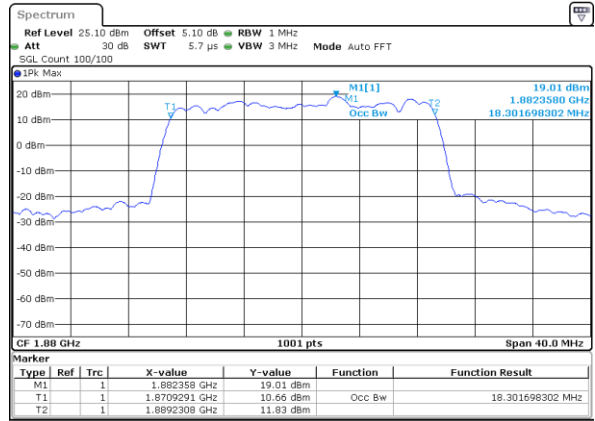

Highest Channel / 10MHz / QPSK

Date: 4 SEP 2017 11:18:12

Highest Channel / 10MHz / 16QAM

Date: 4 SEP 2017 11:18:22

LTE Band 2

Lowest Channel / 15MHz / QPSK

Date: 4 SEP 2017 11:18:32

Lowest Channel / 15MHz / 16QAM

Date: 4 SEP 2017 11:18:42

Middle Channel / 15MHz / QPSK

Date: 4 SEP 2017 11:18:52

Middle Channel / 15MHz / 16QAM

Date: 4 SEP 2017 11:19:02

Highest Channel / 15MHz / QPSK

Date: 4 SEP 2017 11:19:12

Highest Channel / 15MHz / 16QAM

Date: 4 SEP 2017 11:19:21

LTE Band 2

Lowest Channel / 20MHz / QPSK

Date: 4 SEP 2017 11:19:31

Lowest Channel / 20MHz / 16QAM

Date: 4 SEP 2017 11:19:41

Middle Channel / 20MHz / QPSK

Date: 4 SEP 2017 11:19:51

Middle Channel / 20MHz / 16QAM

Date: 4 SEP 2017 11:20:01

Highest Channel / 20MHz / QPSK

Date: 4 SEP 2017 11:20:11

Highest Channel / 20MHz / 16QAM

Date: 4 SEP 2017 11:20:21

LTE Band 4

Lowest Channel / 1.4MHz / QPSK