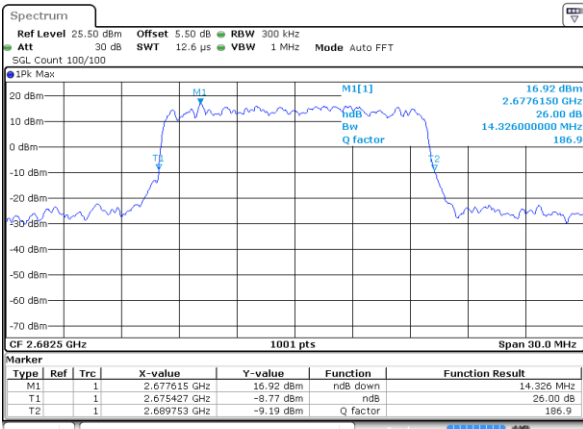

LTE Band 41

Lowest Channel / 15MHz / QPSK

Date: 11 AUG 2017 11:36:25

Lowest Channel / 15MHz / 16QAM

Date: 11 AUG 2017 11:36:36

Middle Channel / 15MHz / QPSK

Date: 11 AUG 2017 11:37:08

Middle Channel / 15MHz / 16QAM

Date: 11 AUG 2017 11:37:18

Highest Channel / 15MHz / QPSK

Date: 11 AUG 2017 11:37:50

Highest Channel / 15MHz / 16QAM

Date: 11 AUG 2017 11:38:01

LTE Band 41

Lowest Channel / 20MHz / QPSK

Date: 11 AUG 2017 11:38:34