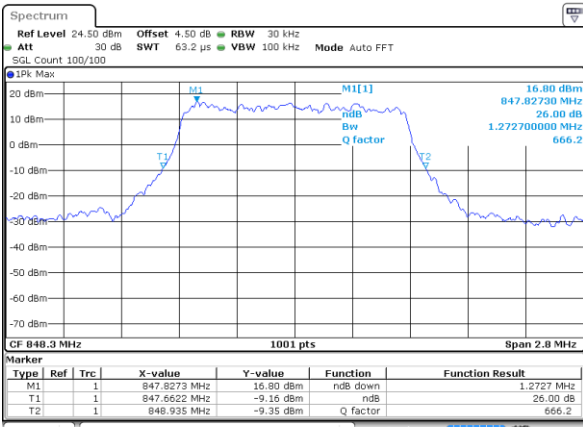

LTE Band 26

Lowest Channel / 1.4MHz / QPSK

Date: 8 AUG 2017 09:15:54

Lowest Channel / 1.4MHz / 16QAM

Date: 8 AUG 2017 09:34:05

Middle Channel / 1.4MHz / QPSK

Date: 8 AUG 2017 09:34:45

Middle Channel / 1.4MHz / 16QAM

Date: 8 AUG 2017 09:34:26

Highest Channel / 1.4MHz / QPSK

Date: 8 AUG 2017 09:35:06

Highest Channel / 1.4MHz / 16QAM

Date: 8 AUG 2017 09:35:26

LTE Band 26

Lowest Channel / 3MHz / QPSK

Date: 8 AUG 2017 10:37:03