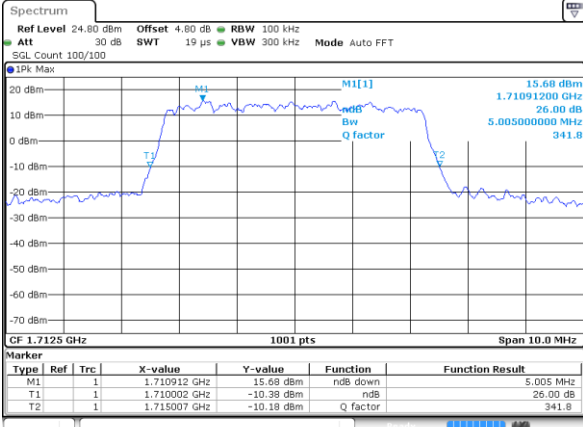

Date: 4 AUG 2017 19:29:51

Highest Channel / 3MHz / QPSK

Date: 4 AUG 2017 19:32:09

Highest Channel / 3MHz / 16QAM

Date: 4 AUG 2017 19:32:19

LTE Band 4

Lowest Channel / 5MHz / QPSK

Date: 4 AUG 2017 19:39:07