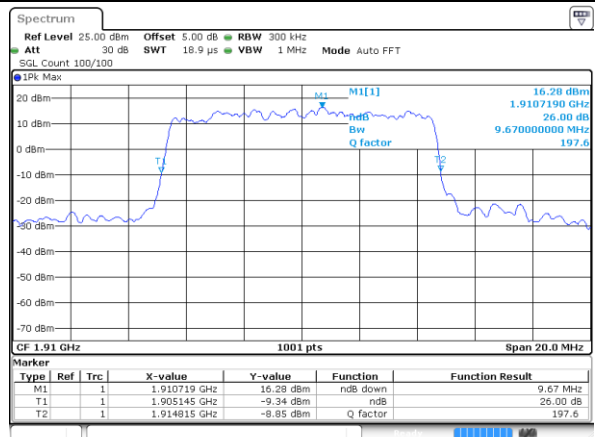

Highest Channel / 5MHz / 16QAM

Date: 7 AUG 2017 11:38:18

LTE Band 25

Lowest Channel / 10MHz / QPSK

Date: 7 AUG 2017 11:38:39

Lowest Channel / 10MHz / 16QAM

Date: 7 AUG 2017 11:39:01

Middle Channel / 10MHz / QPSK

Date: 7 AUG 2017 11:39:43

Middle Channel / 10MHz / 16QAM

Date: 7 AUG 2017 11:39:22

Highest Channel / 10MHz / QPSK

Date: 7 AUG 2017 11:40:04

Highest Channel / 10MHz / 16QAM

Date: 7 AUG 2017 11:40:25

LTE Band 25