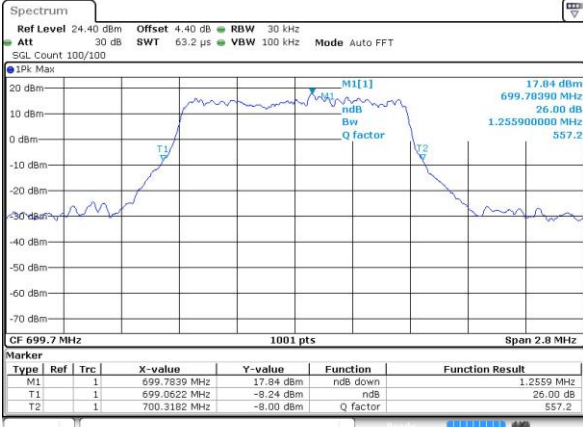

LTE Band 7

Lowest Channel / 20MHz / QPSK

Date: 4 AUG 2017 22:21:03

Lowest Channel / 20MHz / 16QAM

Date: 4 AUG 2017 22:20:44

Middle Channel / 20MHz / QPSK

Date: 4 AUG 2017 22:21:23

Middle Channel / 20MHz / 16QAM

Date: 4 AUG 2017 22:21:43

Highest Channel / 20MHz / QPSK

Date: 4 AUG 2017 22:22:23

Highest Channel / 20MHz / 16QAM

Date: 4 AUG 2017 22:22:03

LTE Band 12

Lowest Channel / 1.4MHz / QPSK

Date: 4 AUG 2017 21:16:12

Lowest Channel / 1.4MHz / 16QAM

Date: 4 AUG 2017 21:16:01

Middle Channel / 1.4MHz / QPSK

Date: 4 AUG 2017 21:15:39

Middle Channel / 1.4MHz / 16QAM

Date: 4 AUG 2017 21:15:50

Highest Channel / 1.4MHz / QPSK

Date: 4 AUG 2017 21:15:28