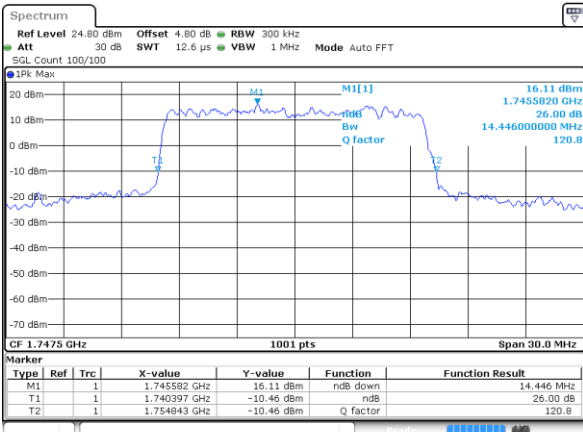

Highest Channel / 15MHz / QPSK

Date: 4 AUG 2017 20:29:07

Highest Channel / 15MHz / 16QAM

Date: 4 AUG 2017 20:29:17

LTE Band 4

Lowest Channel / 20MHz / QPSK

Date: 4 AUG 2017 20:36:05

Lowest Channel / 20MHz / 16QAM