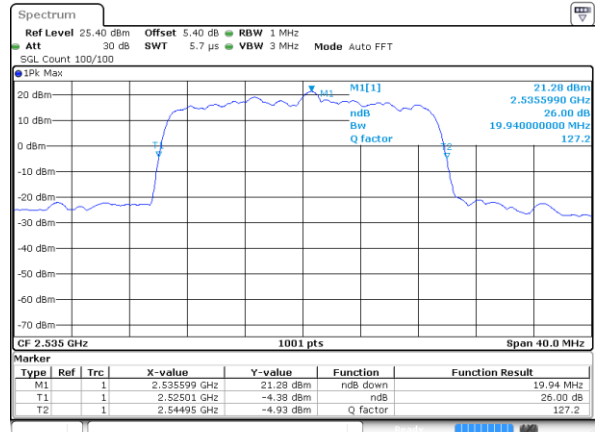

LTE Band 7

Lowest Channel / 20MHz / QPSK

Date: 4 AUG 2017 22:21:03

Lowest Channel / 20MHz / 16QAM

Date: 4 AUG 2017 22:20:44

Middle Channel / 20MHz / QPSK

Date: 4 AUG 2017 22:21:23

Middle Channel / 20MHz / 16QAM

Date: 4 AUG 2017 22:21:43

Highest Channel / 20MHz / QPSK

Date: 4 AUG 2017 22:22:23

Highest Channel / 20MHz / 16QAM

Date: 4 AUG 2017 22:22:03

LTE Band 12

Lowest Channel / 1.4MHz / QPSK

Date: 4 AUG 2017 21:16:12