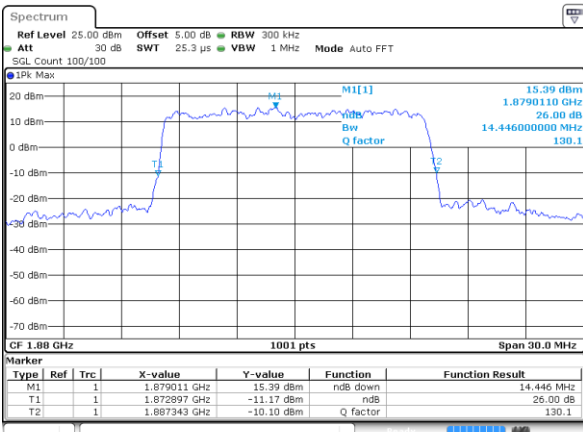

Date: 7 AUG 2017 11:39:43

Middle Channel / 10MHz / 16QAM

Date: 7 AUG 2017 11:39:22

Highest Channel / 10MHz / QPSK

Date: 7 AUG 2017 11:40:04

Highest Channel / 10MHz / 16QAM

Date: 7 AUG 2017 11:40:25

LTE Band 25

Lowest Channel / 15MHz / QPSK

Date: 7 AUG 2017 11:40:46

Lowest Channel / 15MHz / 16QAM

Date: 7 AUG 2017 11:41:08

Middle Channel / 15MHz / QPSK

Date: 7 AUG 2017 11:41:50

Middle Channel / 15MHz / 16QAM

Date: 7 AUG 2017 11:41:29

Highest Channel / 15MHz / QPSK

Date: 7 AUG 2017 11:42:12

Highest Channel / 15MHz / 16QAM

Date: 7 AUG 2017 11:42:33

LTE Band 25

Lowest Channel / 20MHz / QPSK

Date: 7 AUG 2017 12:11:01

Lowest Channel / 20MHz / 16QAM