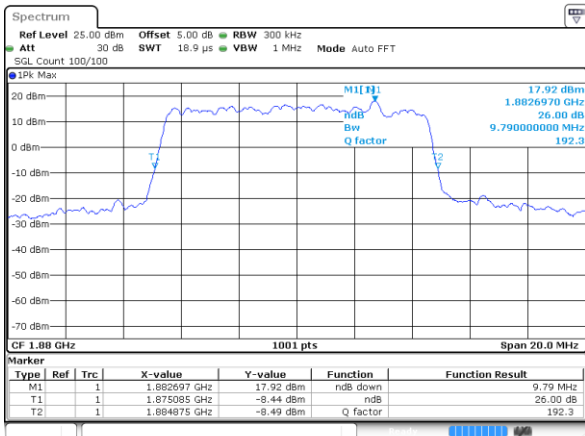

Highest Channel / 5MHz / 16QAM

Date: 7 AUG 2017 11:38:18

LTE Band 25

Lowest Channel / 10MHz / QPSK

Date: 7 AUG 2017 11:38:39

Lowest Channel / 10MHz / 16QAM

Date: 7 AUG 2017 11:39:01

Middle Channel / 10MHz / QPSK

Date: 7 AUG 2017 11:39:43

Middle Channel / 10MHz / 16QAM

Date: 7 AUG 2017 11:39:22

Highest Channel / 10MHz / QPSK

Date: 7 AUG 2017 11:40:04

Highest Channel / 10MHz / 16QAM

Date: 7 AUG 2017 11:40:25

LTE Band 25