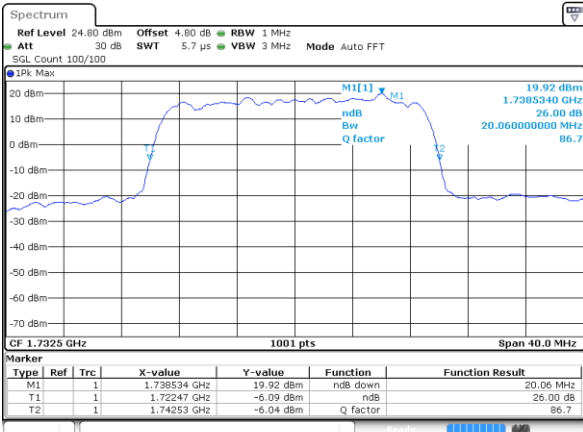

Middle Channel / 20MHz / QPSK

Date: 4 AUG 2017 20:43:03