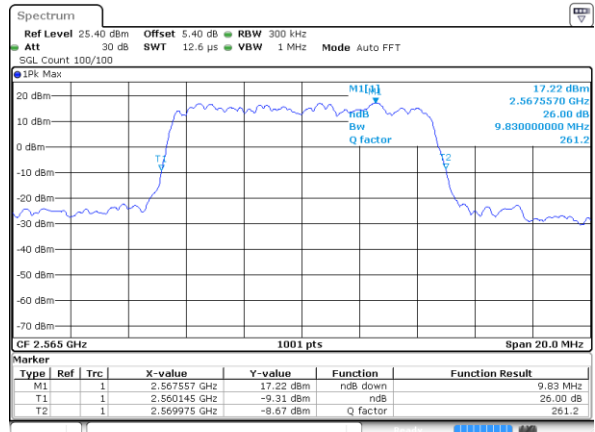

Middle Channel / 5MHz / 16QAM

Date: 4 AUG 2017 21:28:46

Highest Channel / 5MHz / QPSK

Date: 4 AUG 2017 21:29:25

Highest Channel / 5MHz / 16QAM

Date: 4 AUG 2017 21:29:45

LTE Band 7

Lowest Channel / 10MHz / QPSK

Date: 4 AUG 2017 21:44:31

Lowest Channel / 10MHz / 16QAM

Date: 4 AUG 2017 21:44:51

Middle Channel / 10MHz / QPSK

Date: 4 AUG 2017 21:45:31

Middle Channel / 10MHz / 16QAM

Date: 4 AUG 2017 21:45:11

Highest Channel / 10MHz / QPSK

Date: 4 AUG 2017 21:45:50

Highest Channel / 10MHz / 16QAM

Date: 4 AUG 2017 21:46:10

LTE Band 7

Lowest Channel / 15MHz / QPSK

Date: 4 AUG 2017 22:01:16

Lowest Channel / 15MHz / 16QAM

Date: 4 AUG 2017 22:00:56