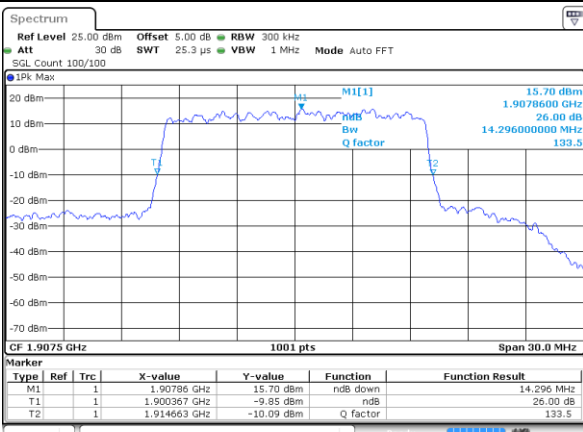

Date: 7 AUG 2017 11:39:43

Middle Channel / 10MHz / 16QAM

Date: 7 AUG 2017 11:39:22

Highest Channel / 10MHz / QPSK

Date: 7 AUG 2017 11:40:04

Highest Channel / 10MHz / 16QAM

Date: 7 AUG 2017 11:40:25

LTE Band 25

Lowest Channel / 15MHz / QPSK

Date: 7 AUG 2017 11:40:46

Lowest Channel / 15MHz / 16QAM

Date: 7 AUG 2017 11:41:08

Middle Channel / 15MHz / QPSK

Date: 7 AUG 2017 11:41:50

Middle Channel / 15MHz / 16QAM

Date: 7 AUG 2017 11:41:29

Highest Channel / 15MHz / QPSK

Date: 7 AUG 2017 11:42:12

Highest Channel / 15MHz / 16QAM

Date: 7 AUG 2017 11:42:33

LTE Band 25

Lowest Channel / 20MHz / QPSK

Date: 7 AUG 2017 12:11:01

Lowest Channel / 20MHz / 16QAM