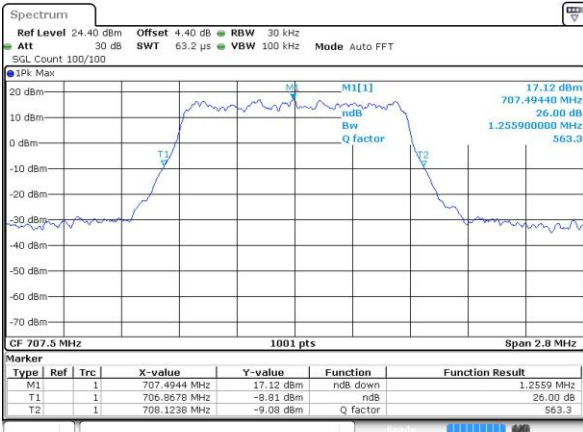

Middle Channel / 1.4MHz / QPSK

Date: 4 AUG 2017 21:15:39