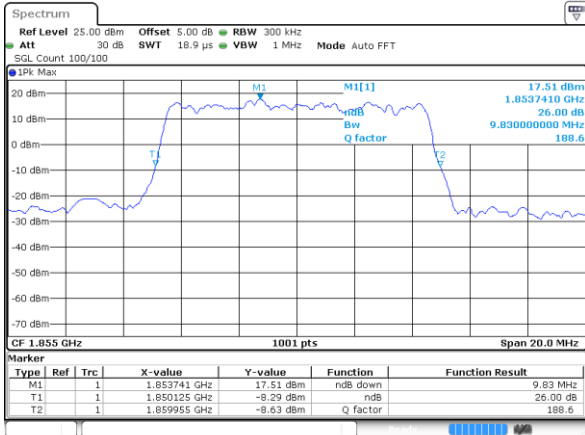

Lowest Channel / 5MHz / 16QAM

Date: 7 AUG 2017 11:36:53

Middle Channel / 5MHz / QPSK

Date: 7 AUG 2017 11:37:36

Middle Channel / 5MHz / 16QAM

Date: 7 AUG 2017 11:37:14

Highest Channel / 5MHz / QPSK

Date: 7 AUG 2017 11:37:57

Highest Channel / 5MHz / 16QAM

Date: 7 AUG 2017 11:38:18

LTE Band 25

Lowest Channel / 10MHz / QPSK

Date: 7 AUG 2017 11:38:39

Lowest Channel / 10MHz / 16QAM

Date: 7 AUG 2017 11:39:01

Middle Channel / 10MHz / QPSK

Date: 7 AUG 2017 11:39:43

Middle Channel / 10MHz / 16QAM

Date: 7 AUG 2017 11:39:22

Highest Channel / 10MHz / QPSK

Date: 7 AUG 2017 11:40:04

Highest Channel / 10MHz / 16QAM

Date: 7 AUG 2017 11:40:25

LTE Band 25