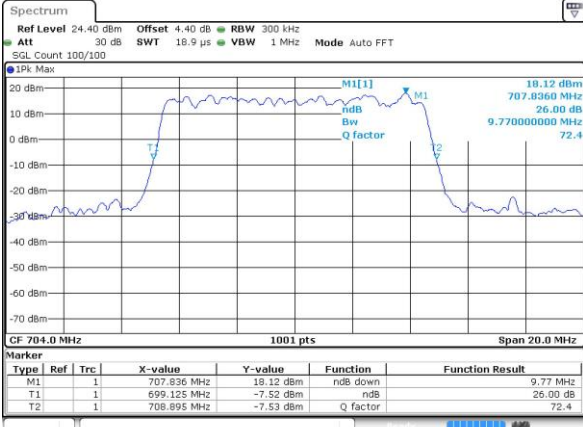

Highest Channel / 5MHz / QPSK

Date: 4 AUG 2017 21:49:34

Highest Channel / 5MHz / 16QAM

Date: 4 AUG 2017 21:49:23

LTE Band 12

Lowest Channel / 10MHz / QPSK

Date: 4 AUG 2017 22:07:20

Lowest Channel / 10MHz / 16QAM