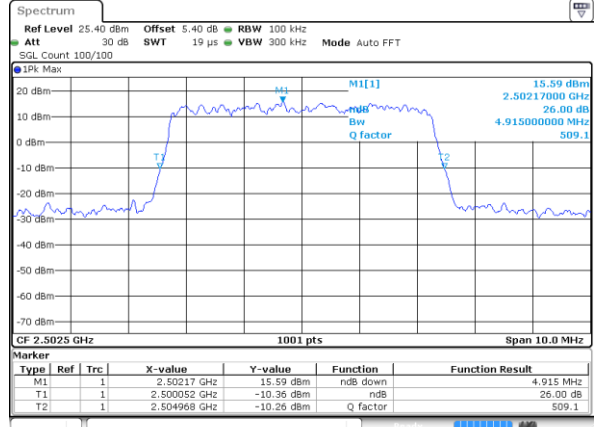

Date: 4 AUG 2017 20:45:41

LTE Band 7

Lowest Channel / 5MHz / QPSK

Date: 4 AUG 2017 21:28:06

Lowest Channel / 5MHz / 16QAM

Date: 4 AUG 2017 21:28:26

Middle Channel / 5MHz / QPSK

Date: 4 AUG 2017 21:29:06

Middle Channel / 5MHz / 16QAM

Date: 4 AUG 2017 21:28:46

Highest Channel / 5MHz / QPSK

Date: 4 AUG 2017 21:29:25

Highest Channel / 5MHz / 16QAM

Date: 4 AUG 2017 21:29:45

LTE Band 7

Lowest Channel / 10MHz / QPSK