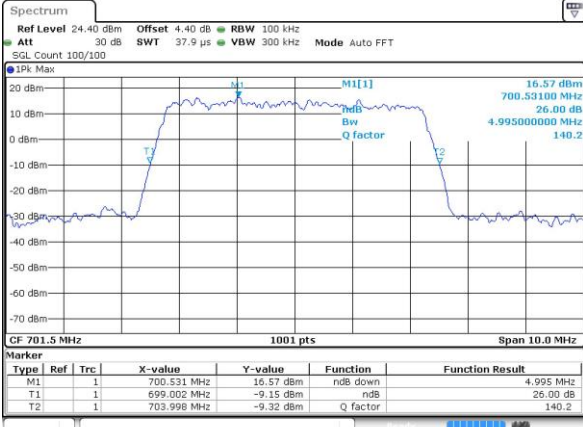

LTE Band 12

Lowest Channel / 5MHz / QPSK

Date: 4 AUG 2017 21:50:18