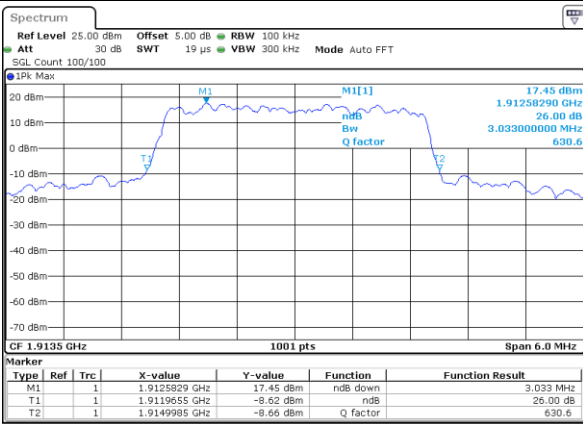

Middle Channel / 1.4MHz / QPSK

Date: 7 AUG 2017 10:11:09

Middle Channel / 1.4MHz / 16QAM

Date: 7 AUG 2017 10:10:48

Highest Channel / 1.4MHz / QPSK

Date: 7 AUG 2017 10:11:28

Highest Channel / 1.4MHz / 16QAM

Date: 7 AUG 2017 10:11:50

LTE Band 25

Lowest Channel / 3MHz / QPSK

Date: 7 AUG 2017 09:55:56

Lowest Channel / 3MHz / 16QAM

Date: 7 AUG 2017 09:55:45

Middle Channel / 3MHz / QPSK

Date: 7 AUG 2017 10:38:26

Middle Channel / 3MHz / 16QAM

Date: 7 AUG 2017 10:38:46

Highest Channel / 3MHz / QPSK

Date: 7 AUG 2017 10:39:30

Highest Channel / 3MHz / 16QAM

Date: 7 AUG 2017 10:39:07

LTE Band 25

Lowest Channel / 5MHz / QPSK

Date: 7 AUG 2017 11:36:32