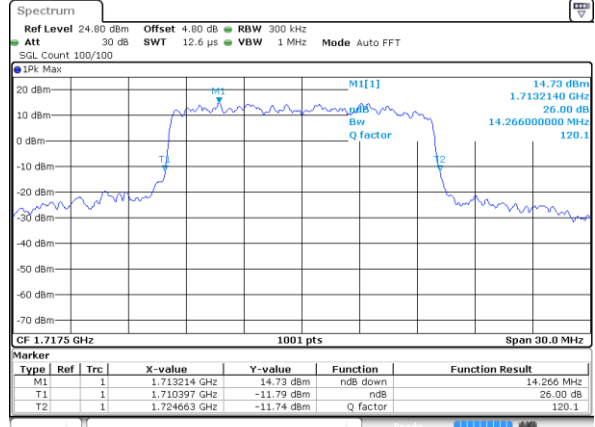

Lowest Channel / 15MHz / 16QAM

Date: 4 AUG 2017 20:19:50