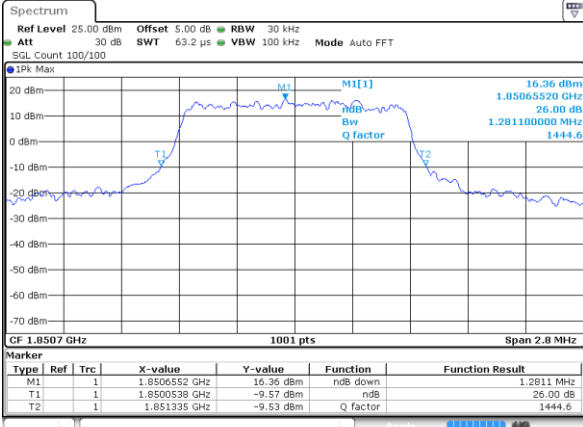

Middle Channel / 5MHz / 16QAM

Date: 7 AUG 2017 09:23:20

Highest Channel / 5MHz / QPSK

Date: 7 AUG 2017 09:25:11

Highest Channel / 5MHz / 16QAM

Date: 7 AUG 2017 09:25:40

LTE Band 13

Middle Channel / 10MHz / QPSK

Date: 7 AUG 2017 09:36:46

Middle Channel / 10MHz / 16QAM

Date: 7 AUG 2017 09:36:35

LTE Band 25

Lowest Channel / 1.4MHz / QPSK

Date: 7 AUG 2017 10:10:05

Lowest Channel / 1.4MHz / 16QAM

Date: 7 AUG 2017 10:10:28

Middle Channel / 1.4MHz / QPSK

Date: 7 AUG 2017 10:11:09

Middle Channel / 1.4MHz / 16QAM

Date: 7 AUG 2017 10:10:48

Highest Channel / 1.4MHz / QPSK

Date: 7 AUG 2017 10:11:28

Highest Channel / 1.4MHz / 16QAM

Date: 7 AUG 2017 10:11:50