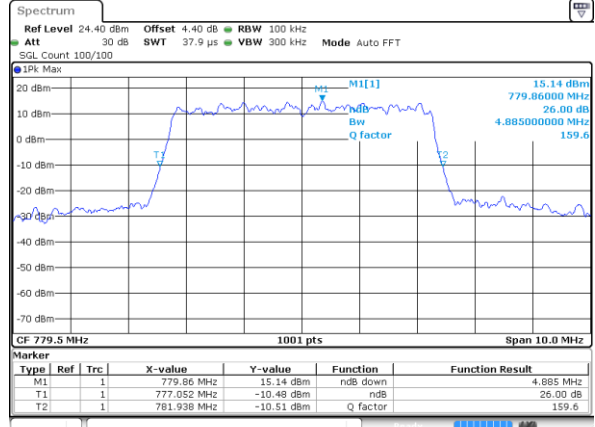

Date: 4 AUG 2017 22:06:25

LTE Band 13

Lowest Channel / 5MHz / QPSK

Date: 7 AUG 2017 09:14:02

Lowest Channel / 5MHz / 16QAM

Date: 7 AUG 2017 09:14:12

Middle Channel / 5MHz / QPSK

Date: 7 AUG 2017 09:23:10

Middle Channel / 5MHz / 16QAM

Date: 7 AUG 2017 09:23:20

Highest Channel / 5MHz / QPSK

Date: 7 AUG 2017 09:25:11

Highest Channel / 5MHz / 16QAM

Date: 7 AUG 2017 09:25:40

LTE Band 13

Middle Channel / 10MHz / QPSK