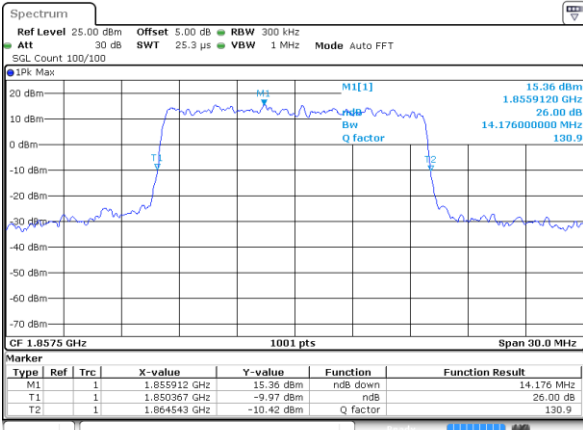

LTE Band 25

Lowest Channel / 15MHz / QPSK

Date: 7 AUG 2017 11:40:46