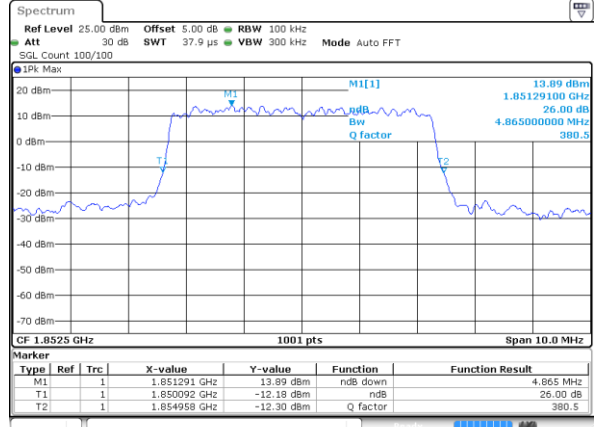

LTE Band 25

Lowest Channel / 3MHz / QPSK

Date: 7 AUG 2017 09:55:56

Lowest Channel / 3MHz / 16QAM

Date: 7 AUG 2017 09:55:45

Middle Channel / 3MHz / QPSK

Date: 7 AUG 2017 10:38:26

Middle Channel / 3MHz / 16QAM

Date: 7 AUG 2017 10:38:46

Highest Channel / 3MHz / QPSK

Date: 7 AUG 2017 10:39:30

Highest Channel / 3MHz / 16QAM

Date: 7 AUG 2017 10:39:07

LTE Band 25

Lowest Channel / 5MHz / QPSK

Date: 7 AUG 2017 11:36:32

Lowest Channel / 5MHz / 16QAM

Date: 7 AUG 2017 11:36:53

Middle Channel / 5MHz / QPSK

Date: 7 AUG 2017 11:37:36

Middle Channel / 5MHz / 16QAM

Date: 7 AUG 2017 11:37:14

Highest Channel / 5MHz / QPSK

Date: 7 AUG 2017 11:37:57