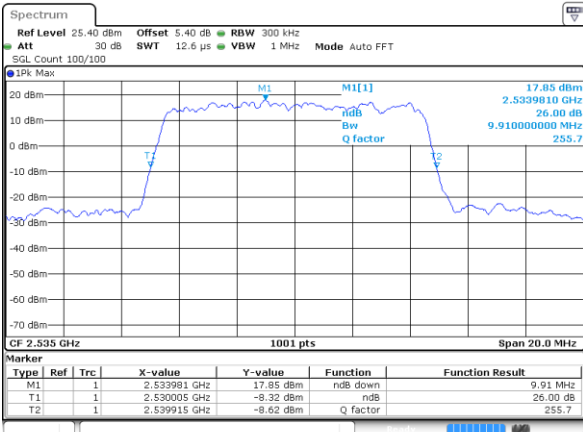

Middle Channel / 10MHz / QPSK

Date: 4 AUG 2017 21:45:31