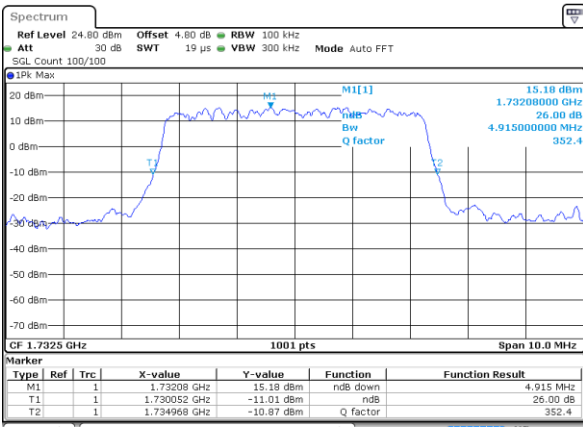

Middle Channel / 5MHz / QPSK

Date: 4 AUG 2017 19:53:49