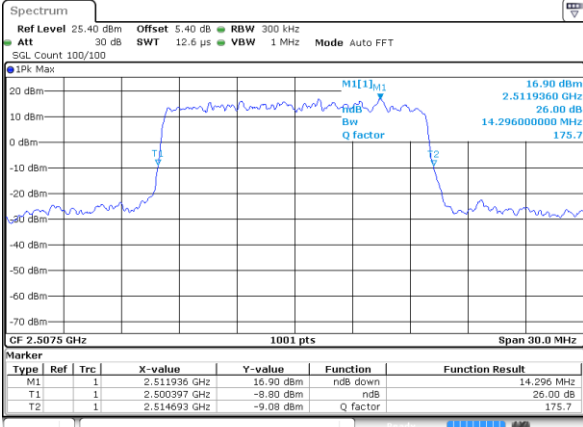

Date: 4 AUG 2017 21:45:50

Highest Channel / 10MHz / 16QAM

Date: 4 AUG 2017 21:46:10

LTE Band 7

Lowest Channel / 15MHz / QPSK

Date: 4 AUG 2017 22:01:16

Lowest Channel / 15MHz / 16QAM

Date: 4 AUG 2017 22:00:56