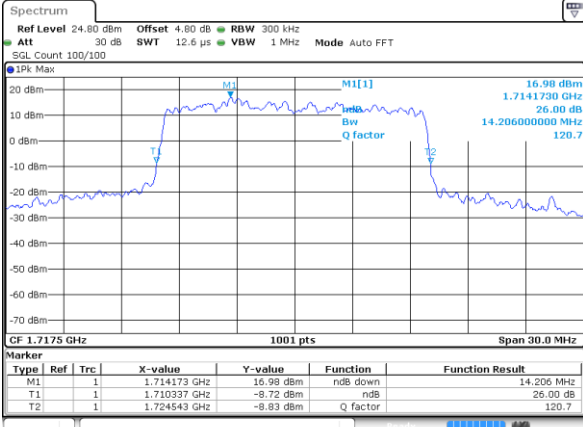

LTE Band 4

Lowest Channel / 15MHz / QPSK

Date: 4 AUG 2017 20:19:40