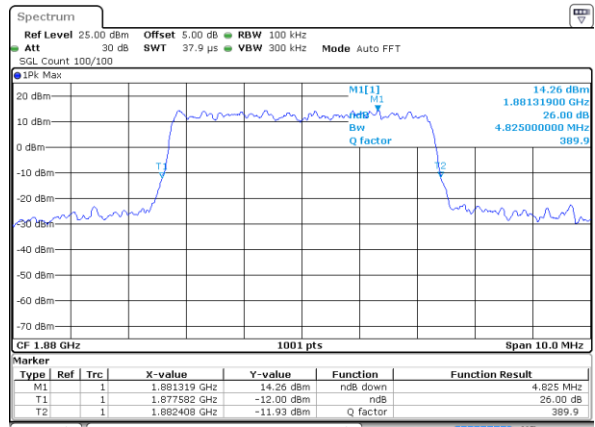

Date: 7 AUG 2017 10:38:46

Highest Channel / 3MHz / QPSK

Date: 7 AUG 2017 10:39:30

Highest Channel / 3MHz / 16QAM

Date: 7 AUG 2017 10:39:07

LTE Band 25

Lowest Channel / 5MHz / QPSK

Date: 7 AUG 2017 11:36:32

Lowest Channel / 5MHz / 16QAM

Date: 7 AUG 2017 11:36:53

Middle Channel / 5MHz / QPSK

Date: 7 AUG 2017 11:37:36

Middle Channel / 5MHz / 16QAM

Date: 7 AUG 2017 11:37:14

Highest Channel / 5MHz / QPSK

Date: 7 AUG 2017 11:37:57

Highest Channel / 5MHz / 16QAM

Date: 7 AUG 2017 11:38:18

LTE Band 25

Lowest Channel / 10MHz / QPSK

Date: 7 AUG 2017 11:38:39

Lowest Channel / 10MHz / 16QAM

Date: 7 AUG 2017 11:39:01

Middle Channel / 10MHz / QPSK