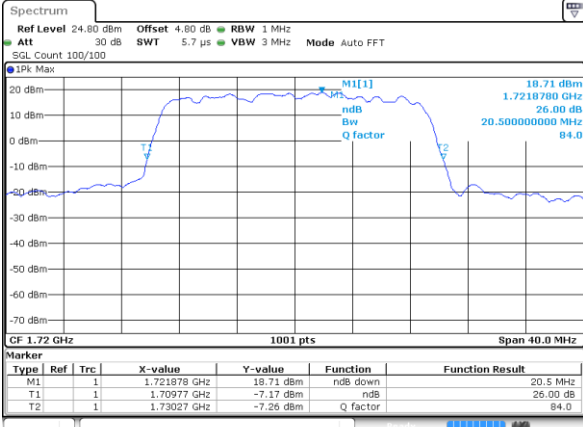

Highest Channel / 15MHz / QPSK

Date: 4 AUG 2017 20:29:07

Highest Channel / 15MHz / 16QAM

Date: 4 AUG 2017 20:29:17

LTE Band 4

Lowest Channel / 20MHz / QPSK

Date: 4 AUG 2017 20:36:05

Lowest Channel / 20MHz / 16QAM