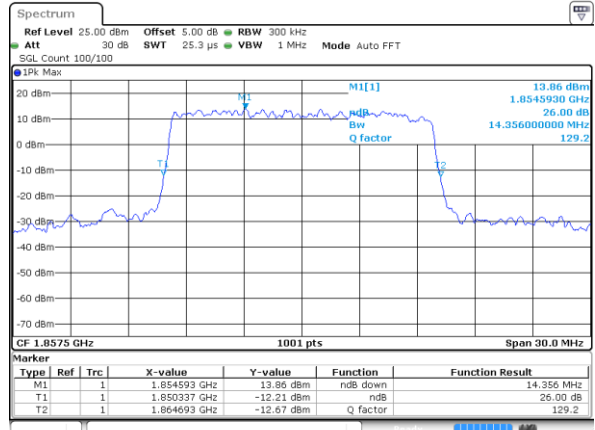

Lowest Channel / 15MHz / 16QAM

Date: 7 AUG 2017 11:41:08