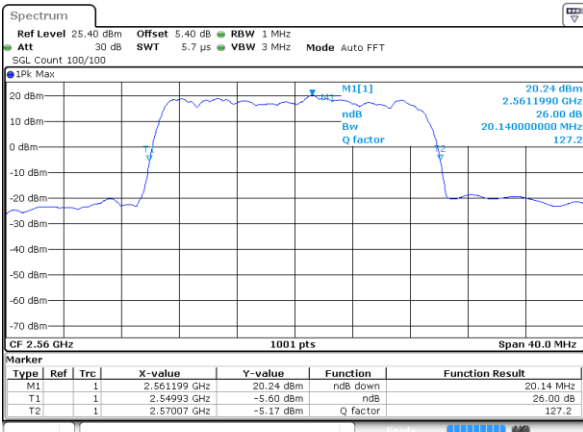

LTE Band 7

Lowest Channel / 20MHz / QPSK

Date: 4 AUG 2017 22:21:03

Lowest Channel / 20MHz / 16QAM

Date: 4 AUG 2017 22:20:44

Middle Channel / 20MHz / QPSK

Date: 4 AUG 2017 22:21:23

Middle Channel / 20MHz / 16QAM

Date: 4 AUG 2017 22:21:43

Highest Channel / 20MHz / QPSK

Date: 4 AUG 2017 22:22:23

Highest Channel / 20MHz / 16QAM

Date: 4 AUG 2017 22:22:03

LTE Band 12

Lowest Channel / 1.4MHz / QPSK

Date: 4 AUG 2017 21:16:12