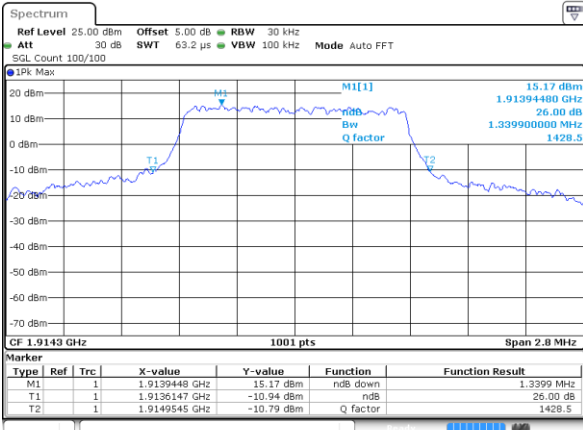

Date: 7 AUG 2017 09:36:46

Middle Channel / 10MHz / 16QAM

Date: 7 AUG 2017 09:36:35

LTE Band 25

Lowest Channel / 1.4MHz / QPSK

Date: 7 AUG 2017 10:10:05

Lowest Channel / 1.4MHz / 16QAM

Date: 7 AUG 2017 10:10:28

Middle Channel / 1.4MHz / QPSK

Date: 7 AUG 2017 10:11:09

Middle Channel / 1.4MHz / 16QAM

Date: 7 AUG 2017 10:10:48

Highest Channel / 1.4MHz / QPSK

Date: 7 AUG 2017 10:11:28

Highest Channel / 1.4MHz / 16QAM

Date: 7 AUG 2017 10:11:50

LTE Band 25

Lowest Channel / 3MHz / QPSK

Date: 7 AUG 2017 09:55:56

Lowest Channel / 3MHz / 16QAM

Date: 7 AUG 2017 09:55:45

Middle Channel / 3MHz / QPSK

Date: 7 AUG 2017 10:38:26

Middle Channel / 3MHz / 16QAM