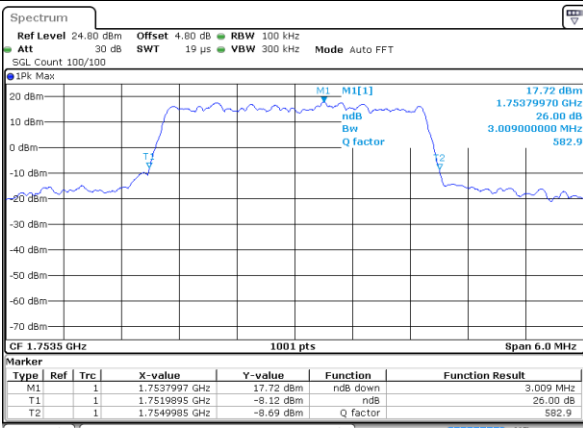

LTE Band 4

Lowest Channel / 3MHz / QPSK

Date: 4 AUG 2017 19:22:43

Lowest Channel / 3MHz / 16QAM

Date: 4 AUG 2017 19:22:53

Middle Channel / 3MHz / QPSK

Date: 4 AUG 2017 19:29:41

Middle Channel / 3MHz / 16QAM

Date: 4 AUG 2017 19:29:51

Highest Channel / 3MHz / QPSK

Date: 4 AUG 2017 19:32:09

Highest Channel / 3MHz / 16QAM

Date: 4 AUG 2017 19:32:19

LTE Band 4

Lowest Channel / 5MHz / QPSK

Date: 4 AUG 2017 19:39:07