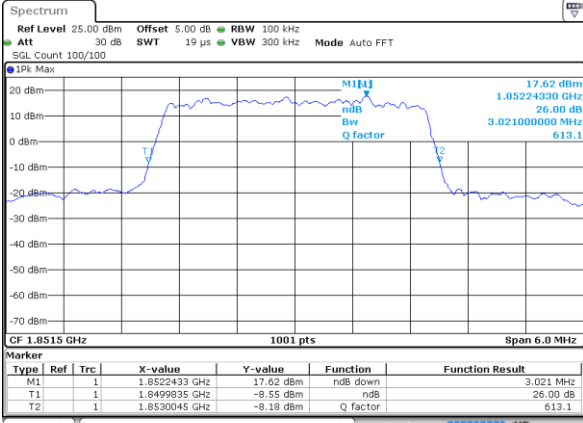

Date: 7 AUG 2017 09:36:46

Middle Channel / 10MHz / 16QAM

Date: 7 AUG 2017 09:36:35

LTE Band 25

Lowest Channel / 1.4MHz / QPSK

Date: 7 AUG 2017 10:10:05

Lowest Channel / 1.4MHz / 16QAM

Date: 7 AUG 2017 10:10:28

Middle Channel / 1.4MHz / QPSK

Date: 7 AUG 2017 10:11:09

Middle Channel / 1.4MHz / 16QAM

Date: 7 AUG 2017 10:10:48

Highest Channel / 1.4MHz / QPSK

Date: 7 AUG 2017 10:11:28

Highest Channel / 1.4MHz / 16QAM

Date: 7 AUG 2017 10:11:50

LTE Band 25

Lowest Channel / 3MHz / QPSK

Date: 7 AUG 2017 09:55:56

Lowest Channel / 3MHz / 16QAM

Date: 7 AUG 2017 09:55:45

Middle Channel / 3MHz / QPSK

Date: 7 AUG 2017 10:38:26

Middle Channel / 3MHz / 16QAM

Date: 7 AUG 2017 10:38:46

Highest Channel / 3MHz / QPSK

Date: 7 AUG 2017 10:39:30

Highest Channel / 3MHz / 16QAM

Date: 7 AUG 2017 10:39:07

LTE Band 25

Lowest Channel / 5MHz / QPSK

Date: 7 AUG 2017 11:36:32