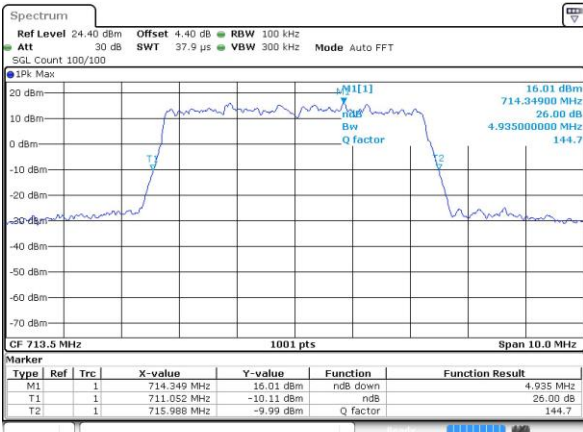

Lowest Channel / 5MHz / QPSK

Date: 4 AUG 2017 21:50:18

Lowest Channel / 5MHz / 16QAM

Date: 4 AUG 2017 21:50:07

Middle Channel / 5MHz / QPSK

Date: 4 AUG 2017 21:49:45

Middle Channel / 5MHz / 16QAM

Date: 4 AUG 2017 21:49:56

Highest Channel / 5MHz / QPSK

Date: 4 AUG 2017 21:49:34

Highest Channel / 5MHz / 16QAM

Date: 4 AUG 2017 21:49:23

LTE Band 12

Lowest Channel / 10MHz / QPSK

Date: 4 AUG 2017 22:07:20

Lowest Channel / 10MHz / 16QAM