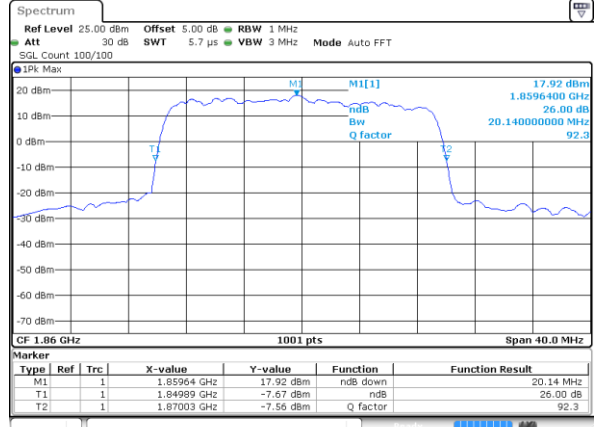

Lowest Channel / 15MHz / QPSK

Date: 7 AUG 2017 11:40:46

Lowest Channel / 15MHz / 16QAM

Date: 7 AUG 2017 11:41:08

Middle Channel / 15MHz / QPSK

Date: 7 AUG 2017 11:41:50

Middle Channel / 15MHz / 16QAM

Date: 7 AUG 2017 11:41:29

Highest Channel / 15MHz / QPSK

Date: 7 AUG 2017 11:42:12

Highest Channel / 15MHz / 16QAM

Date: 7 AUG 2017 11:42:33

LTE Band 25

Lowest Channel / 20MHz / QPSK

Date: 7 AUG 2017 12:11:01

Lowest Channel / 20MHz / 16QAM

Date: 7 AUG 2017 12:11:21

Middle Channel / 20MHz / QPSK

Date: 7 AUG 2017 12:12:01

Middle Channel / 20MHz / 16QAM

Date: 7 AUG 2017 12:11:41

Highest Channel / 20MHz / QPSK

Date: 7 AUG 2017 12:12:21

Highest Channel / 20MHz / 16QAM