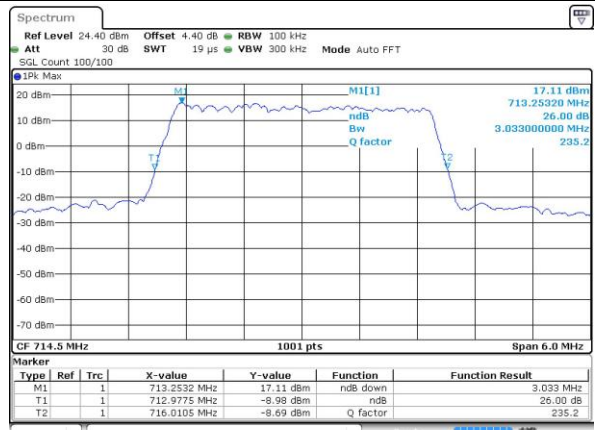

Highest Channel / 1.4MHz / 16QAM

Date: 4 AUG 2017 21:15:17

LTE Band 12

Lowest Channel / 3MHz / QPSK

Date: 4 AUG 2017 21:33:16

Lowest Channel / 3MHz / 16QAM

Date: 4 AUG 2017 21:33:05

Middle Channel / 3MHz / QPSK

Date: 4 AUG 2017 21:32:43

Middle Channel / 3MHz / 16QAM

Date: 4 AUG 2017 21:32:54

Highest Channel / 3MHz / QPSK

Date: 4 AUG 2017 21:32:32

Highest Channel / 3MHz / 16QAM

Date: 4 AUG 2017 21:32:21

LTE Band 12