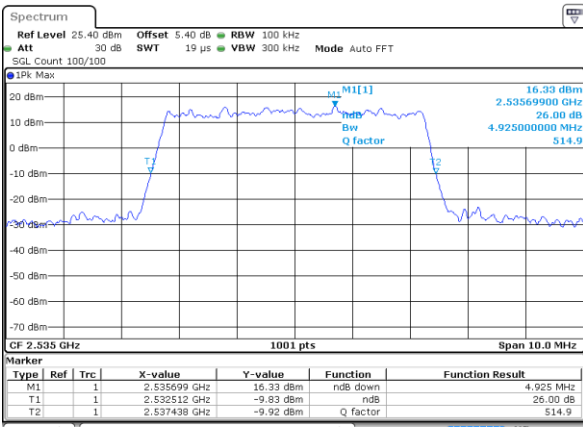

Date: 4 AUG 2017 20:45:41

LTE Band 7

Lowest Channel / 5MHz / QPSK

Date: 4 AUG 2017 21:28:06

Lowest Channel / 5MHz / 16QAM

Date: 4 AUG 2017 21:28:26

Middle Channel / 5MHz / QPSK

Date: 4 AUG 2017 21:29:06

Middle Channel / 5MHz / 16QAM

Date: 4 AUG 2017 21:28:46

Highest Channel / 5MHz / QPSK

Date: 4 AUG 2017 21:29:25

Highest Channel / 5MHz / 16QAM

Date: 4 AUG 2017 21:29:45

LTE Band 7

Lowest Channel / 10MHz / QPSK