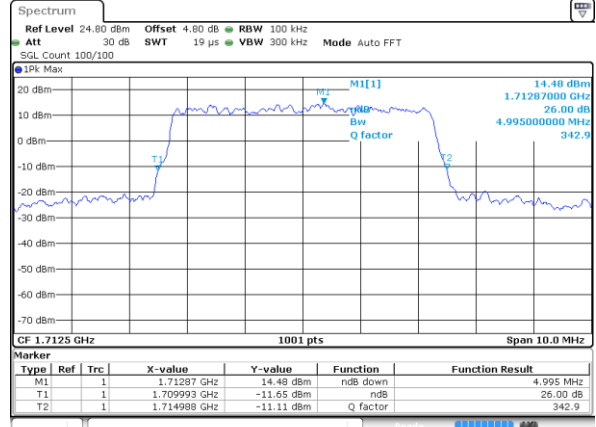

Lowest Channel / 5MHz / 16QAM

Date: 4 AUG 2017 19:39:17