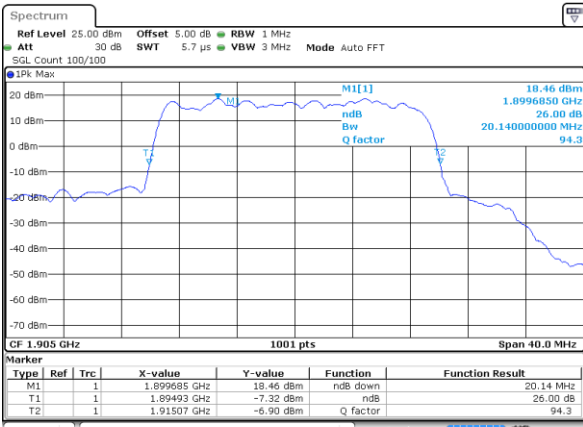

Highest Channel / 15MHz / QPSK

Date: 7 AUG 2017 11:42:12

Highest Channel / 15MHz / 16QAM

Date: 7 AUG 2017 11:42:33

LTE Band 25

Lowest Channel / 20MHz / QPSK

Date: 7 AUG 2017 12:11:01

Lowest Channel / 20MHz / 16QAM

Date: 7 AUG 2017 12:11:21

Middle Channel / 20MHz / QPSK

Date: 7 AUG 2017 12:12:01

Middle Channel / 20MHz / 16QAM

Date: 7 AUG 2017 12:11:41

Highest Channel / 20MHz / QPSK

Date: 7 AUG 2017 12:12:21

Highest Channel / 20MHz / 16QAM