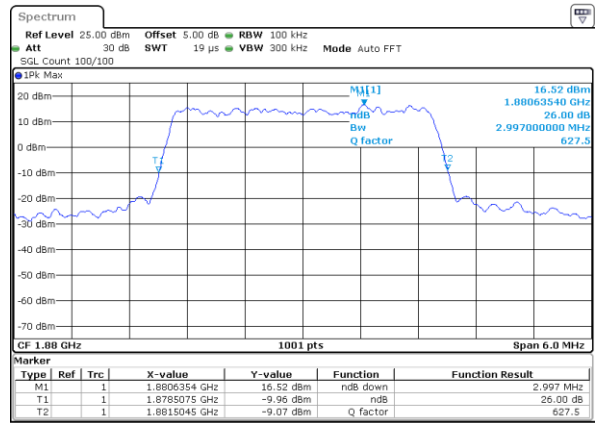

Middle Channel / 1.4MHz / QPSK

Date: 7 AUG 2017 10:11:09

Middle Channel / 1.4MHz / 16QAM

Date: 7 AUG 2017 10:10:48

Highest Channel / 1.4MHz / QPSK

Date: 7 AUG 2017 10:11:28

Highest Channel / 1.4MHz / 16QAM

Date: 7 AUG 2017 10:11:50

LTE Band 25

Lowest Channel / 3MHz / QPSK

Date: 7 AUG 2017 09:55:56

Lowest Channel / 3MHz / 16QAM

Date: 7 AUG 2017 09:55:45

Middle Channel / 3MHz / QPSK

Date: 7 AUG 2017 10:38:26

Middle Channel / 3MHz / 16QAM

Date: 7 AUG 2017 10:38:46

Highest Channel / 3MHz / QPSK

Date: 7 AUG 2017 10:39:30

Highest Channel / 3MHz / 16QAM

Date: 7 AUG 2017 10:39:07

LTE Band 25

Lowest Channel / 5MHz / QPSK

Date: 7 AUG 2017 11:36:32