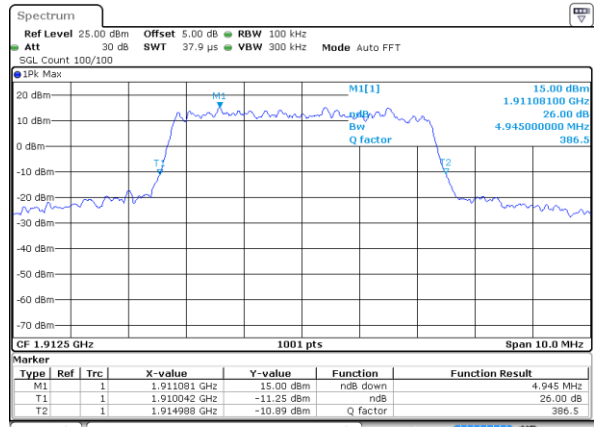

Date: 7 AUG 2017 10:38:46

Highest Channel / 3MHz / QPSK

Date: 7 AUG 2017 10:39:30

Highest Channel / 3MHz / 16QAM

Date: 7 AUG 2017 10:39:07

LTE Band 25

Lowest Channel / 5MHz / QPSK

Date: 7 AUG 2017 11:36:32

Lowest Channel / 5MHz / 16QAM

Date: 7 AUG 2017 11:36:53

Middle Channel / 5MHz / QPSK

Date: 7 AUG 2017 11:37:36

Middle Channel / 5MHz / 16QAM

Date: 7 AUG 2017 11:37:14

Highest Channel / 5MHz / QPSK

Date: 7 AUG 2017 11:37:57

Highest Channel / 5MHz / 16QAM

Date: 7 AUG 2017 11:38:18

LTE Band 25

Lowest Channel / 10MHz / QPSK

Date: 7 AUG 2017 11:38:39

Lowest Channel / 10MHz / 16QAM

Date: 7 AUG 2017 11:39:01

Middle Channel / 10MHz / QPSK