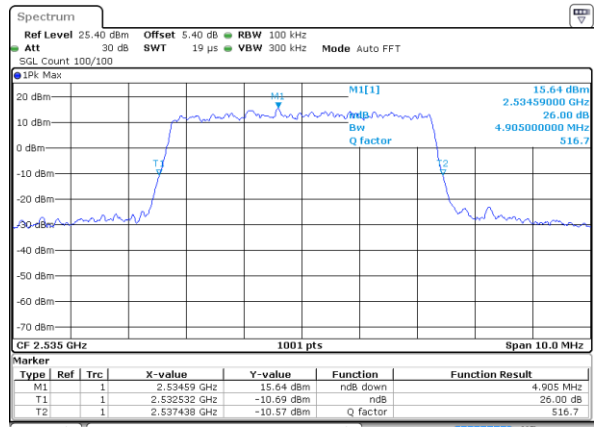

Date: 4 AUG 2017 20:45:41

LTE Band 7

Lowest Channel / 5MHz / QPSK

Date: 4 AUG 2017 21:28:06

Lowest Channel / 5MHz / 16QAM

Date: 4 AUG 2017 21:28:26

Middle Channel / 5MHz / QPSK

Date: 4 AUG 2017 21:29:06

Middle Channel / 5MHz / 16QAM

Date: 4 AUG 2017 21:28:46

Highest Channel / 5MHz / QPSK

Date: 4 AUG 2017 21:29:25

Highest Channel / 5MHz / 16QAM

Date: 4 AUG 2017 21:29:45

LTE Band 7

Lowest Channel / 10MHz / QPSK