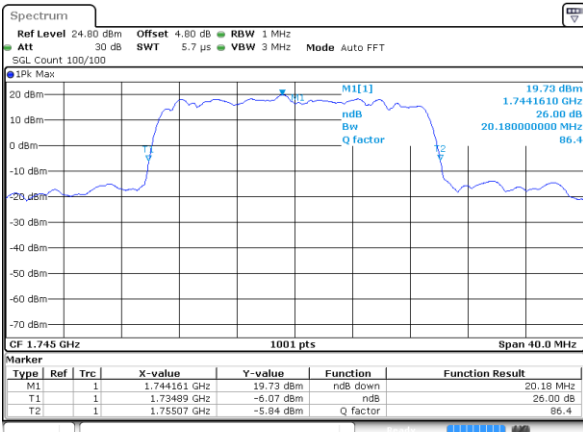

Highest Channel / 15MHz / QPSK

Date: 4 AUG 2017 20:29:07

Highest Channel / 15MHz / 16QAM

Date: 4 AUG 2017 20:29:17

LTE Band 4

Lowest Channel / 20MHz / QPSK

Date: 4 AUG 2017 20:36:05

Lowest Channel / 20MHz / 16QAM

Date: 4 AUG 2017 20:36:15

Middle Channel / 20MHz / QPSK

Date: 4 AUG 2017 20:43:03

Middle Channel / 20MHz / 16QAM

Date: 4 AUG 2017 20:43:13

Highest Channel / 20MHz / QPSK

Date: 4 AUG 2017 20:45:31

Highest Channel / 20MHz / 16QAM

Date: 4 AUG 2017 20:45:41

LTE Band 7

Lowest Channel / 5MHz / QPSK

Date: 4 AUG 2017 21:28:06

Lowest Channel / 5MHz / 16QAM

Date: 4 AUG 2017 21:28:26

Middle Channel / 5MHz / QPSK

Date: 4 AUG 2017 21:29:06