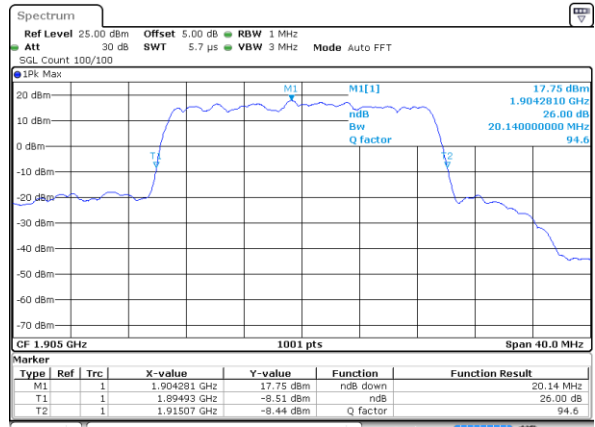

Highest Channel / 15MHz / QPSK

Date: 7 AUG 2017 11:42:12

Highest Channel / 15MHz / 16QAM

Date: 7 AUG 2017 11:42:33

LTE Band 25

Lowest Channel / 20MHz / QPSK

Date: 7 AUG 2017 12:11:01

Lowest Channel / 20MHz / 16QAM

Date: 7 AUG 2017 12:11:21

Middle Channel / 20MHz / QPSK

Date: 7 AUG 2017 12:12:01

Middle Channel / 20MHz / 16QAM

Date: 7 AUG 2017 12:11:41

Highest Channel / 20MHz / QPSK

Date: 7 AUG 2017 12:12:21

Highest Channel / 20MHz / 16QAM