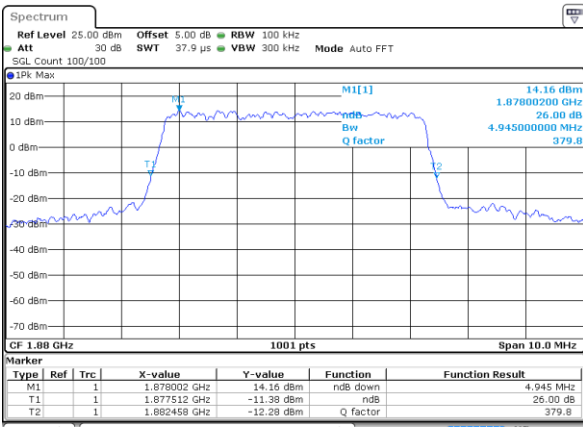

Date: 7 AUG 2017 10:38:46

Highest Channel / 3MHz / QPSK

Date: 7 AUG 2017 10:39:30

Highest Channel / 3MHz / 16QAM

Date: 7 AUG 2017 10:39:07

LTE Band 25

Lowest Channel / 5MHz / QPSK

Date: 7 AUG 2017 11:36:32

Lowest Channel / 5MHz / 16QAM

Date: 7 AUG 2017 11:36:53

Middle Channel / 5MHz / QPSK

Date: 7 AUG 2017 11:37:36

Middle Channel / 5MHz / 16QAM

Date: 7 AUG 2017 11:37:14

Highest Channel / 5MHz / QPSK

Date: 7 AUG 2017 11:37:57