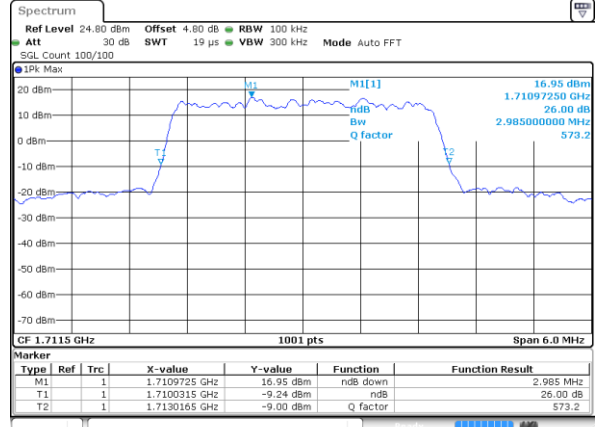

LTE Band 4

Lowest Channel / 3MHz / QPSK

Date: 4 AUG 2017 19:22:43

Lowest Channel / 3MHz / 16QAM

Date: 4 AUG 2017 19:22:53

Middle Channel / 3MHz / QPSK

Date: 4 AUG 2017 19:29:41

Middle Channel / 3MHz / 16QAM

Date: 4 AUG 2017 19:29:51

Highest Channel / 3MHz / QPSK

Date: 4 AUG 2017 19:32:09

Highest Channel / 3MHz / 16QAM

Date: 4 AUG 2017 19:32:19

LTE Band 4

Lowest Channel / 5MHz / QPSK

Date: 4 AUG 2017 19:39:07