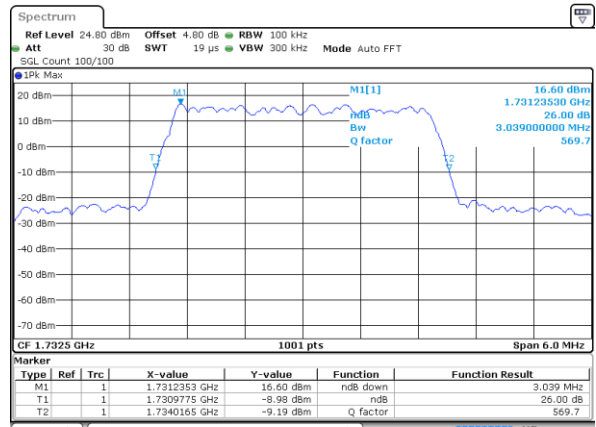

LTE Band 4

Lowest Channel / 3MHz / QPSK

Date: 4 AUG 2017 19:22:43

Lowest Channel / 3MHz / 16QAM

Date: 4 AUG 2017 19:22:53

Middle Channel / 3MHz / QPSK

Date: 4 AUG 2017 19:29:41

Middle Channel / 3MHz / 16QAM

Date: 4 AUG 2017 19:29:51

Highest Channel / 3MHz / QPSK

Date: 4 AUG 2017 19:32:09

Highest Channel / 3MHz / 16QAM

Date: 4 AUG 2017 19:32:19

LTE Band 4

Lowest Channel / 5MHz / QPSK

Date: 4 AUG 2017 19:39:07