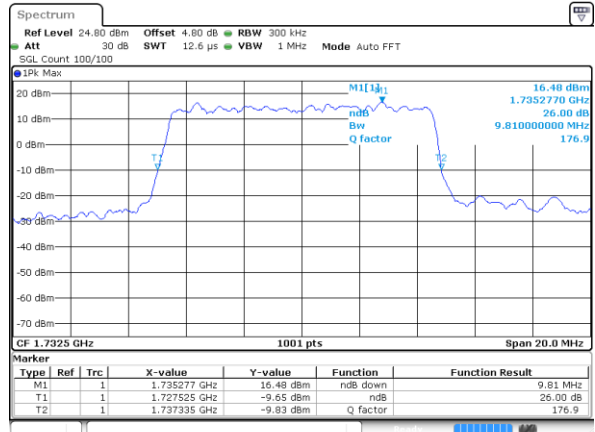

Highest Channel / 5MHz / 16QAM

Date: 4 AUG 2017 19:56:28

LTE Band 4

Lowest Channel / 10MHz / QPSK

Date: 4 AUG 2017 20:03:16

Lowest Channel / 10MHz / 16QAM

Date: 4 AUG 2017 20:03:26

Middle Channel / 10MHz / QPSK

Date: 4 AUG 2017 20:10:14

Middle Channel / 10MHz / 16QAM

Date: 4 AUG 2017 20:10:24

Highest Channel / 10MHz / QPSK

Date: 4 AUG 2017 20:12:42

Highest Channel / 10MHz / 16QAM

Date: 4 AUG 2017 20:12:52

LTE Band 4