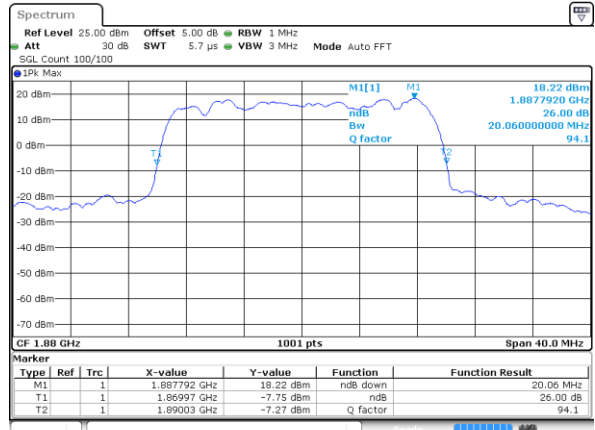

Lowest Channel / 15MHz / QPSK

Date: 7 AUG 2017 11:40:46

Lowest Channel / 15MHz / 16QAM

Date: 7 AUG 2017 11:41:08

Middle Channel / 15MHz / QPSK

Date: 7 AUG 2017 11:41:50

Middle Channel / 15MHz / 16QAM

Date: 7 AUG 2017 11:41:29

Highest Channel / 15MHz / QPSK

Date: 7 AUG 2017 11:42:12

Highest Channel / 15MHz / 16QAM

Date: 7 AUG 2017 11:42:33

LTE Band 25

Lowest Channel / 20MHz / QPSK

Date: 7 AUG 2017 12:11:01

Lowest Channel / 20MHz / 16QAM

Date: 7 AUG 2017 12:11:21

Middle Channel / 20MHz / QPSK

Date: 7 AUG 2017 12:12:01

Middle Channel / 20MHz / 16QAM

Date: 7 AUG 2017 12:11:41

Highest Channel / 20MHz / QPSK

Date: 7 AUG 2017 12:12:21

Highest Channel / 20MHz / 16QAM