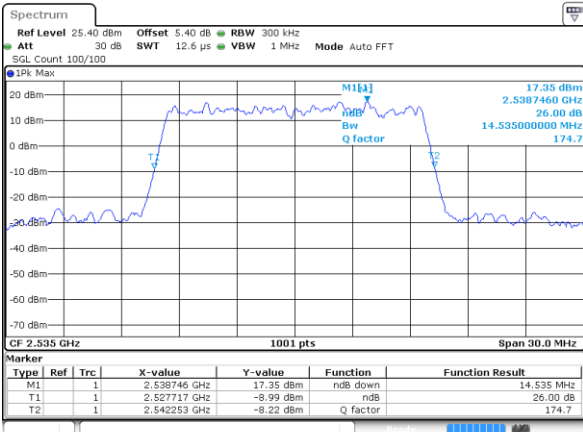

Middle Channel / 15MHz / QPSK

Date: 4 AUG 2017 22:01:36