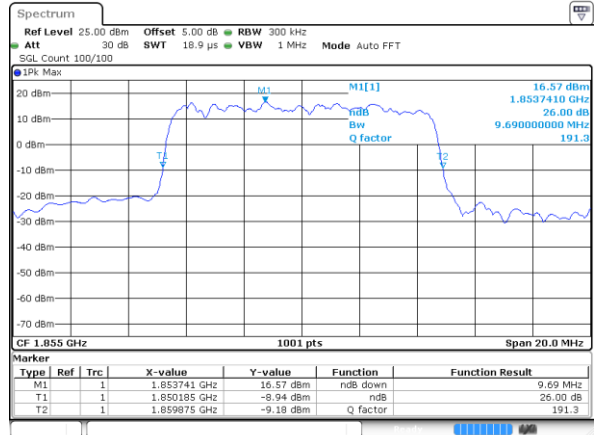

Lowest Channel / 5MHz / 16QAM

Date: 7 AUG 2017 11:36:53

Middle Channel / 5MHz / QPSK

Date: 7 AUG 2017 11:37:36

Middle Channel / 5MHz / 16QAM

Date: 7 AUG 2017 11:37:14

Highest Channel / 5MHz / QPSK

Date: 7 AUG 2017 11:37:57

Highest Channel / 5MHz / 16QAM

Date: 7 AUG 2017 11:38:18

LTE Band 25

Lowest Channel / 10MHz / QPSK

Date: 7 AUG 2017 11:38:39

Lowest Channel / 10MHz / 16QAM

Date: 7 AUG 2017 11:39:01

Middle Channel / 10MHz / QPSK

Date: 7 AUG 2017 11:39:43

Middle Channel / 10MHz / 16QAM

Date: 7 AUG 2017 11:39:22

Highest Channel / 10MHz / QPSK

Date: 7 AUG 2017 11:40:04

Highest Channel / 10MHz / 16QAM

Date: 7 AUG 2017 11:40:25

LTE Band 25