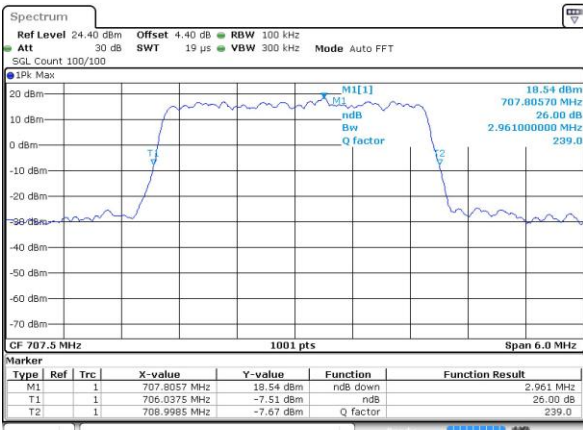

Highest Channel / 1.4MHz / 16QAM

Date: 4 AUG 2017 21:15:17

LTE Band 12

Lowest Channel / 3MHz / QPSK

Date: 4 AUG 2017 21:33:16

Lowest Channel / 3MHz / 16QAM

Date: 4 AUG 2017 21:33:05

Middle Channel / 3MHz / QPSK

Date: 4 AUG 2017 21:32:43

Middle Channel / 3MHz / 16QAM

Date: 4 AUG 2017 21:32:54

Highest Channel / 3MHz / QPSK

Date: 4 AUG 2017 21:32:32

Highest Channel / 3MHz / 16QAM

Date: 4 AUG 2017 21:32:21

LTE Band 12