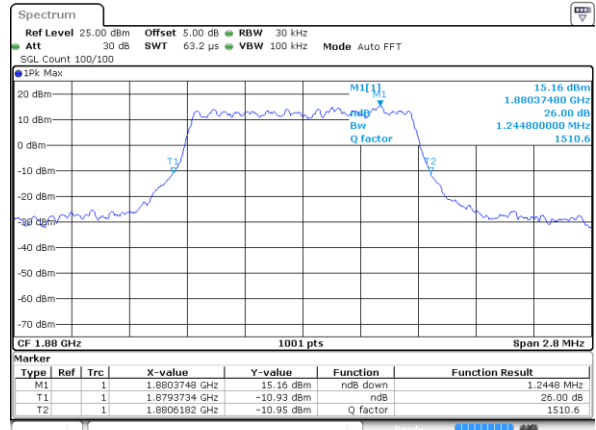

Middle Channel / 5MHz / 16QAM

Date: 7 AUG 2017 09:23:20

Highest Channel / 5MHz / QPSK

Date: 7 AUG 2017 09:25:11

Highest Channel / 5MHz / 16QAM

Date: 7 AUG 2017 09:25:40

LTE Band 13

Middle Channel / 10MHz / QPSK

Date: 7 AUG 2017 09:36:46

Middle Channel / 10MHz / 16QAM

Date: 7 AUG 2017 09:36:35

LTE Band 25

Lowest Channel / 1.4MHz / QPSK

Date: 7 AUG 2017 10:10:05

Lowest Channel / 1.4MHz / 16QAM

Date: 7 AUG 2017 10:10:28

Middle Channel / 1.4MHz / QPSK

Date: 7 AUG 2017 10:11:09

Middle Channel / 1.4MHz / 16QAM

Date: 7 AUG 2017 10:10:48

Highest Channel / 1.4MHz / QPSK

Date: 7 AUG 2017 10:11:28

Highest Channel / 1.4MHz / 16QAM

Date: 7 AUG 2017 10:11:50