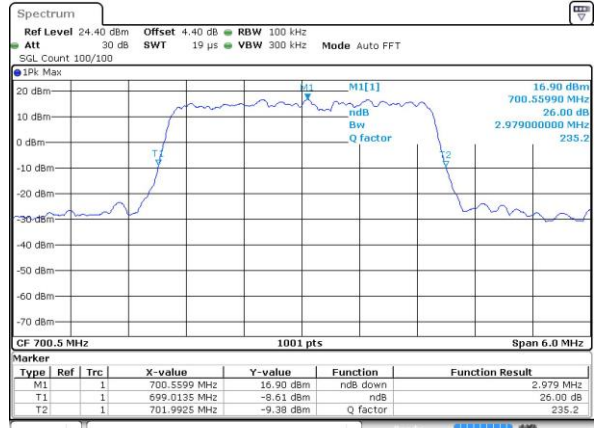

Lowest Channel / 1.4MHz / 16QAM

Date: 4 AUG 2017 21:16:01

Middle Channel / 1.4MHz / QPSK

Date: 4 AUG 2017 21:15:39

Middle Channel / 1.4MHz / 16QAM

Date: 4 AUG 2017 21:15:50

Highest Channel / 1.4MHz / QPSK

Date: 4 AUG 2017 21:15:28

Highest Channel / 1.4MHz / 16QAM

Date: 4 AUG 2017 21:15:17

LTE Band 12

Lowest Channel / 3MHz / QPSK

Date: 4 AUG 2017 21:33:16

Lowest Channel / 3MHz / 16QAM

Date: 4 AUG 2017 21:33:05

Middle Channel / 3MHz / QPSK

Date: 4 AUG 2017 21:32:43

Middle Channel / 3MHz / 16QAM

Date: 4 AUG 2017 21:32:54

Highest Channel / 3MHz / QPSK

Date: 4 AUG 2017 21:32:32

Highest Channel / 3MHz / 16QAM

Date: 4 AUG 2017 21:32:21

LTE Band 12