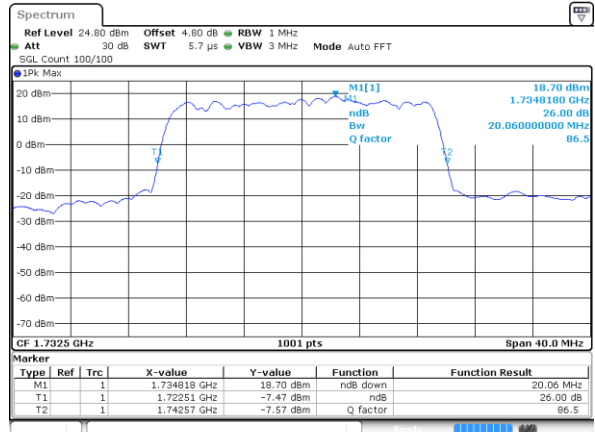

Middle Channel / 20MHz / 16QAM

Date: 4 AUG 2017 20:43:13