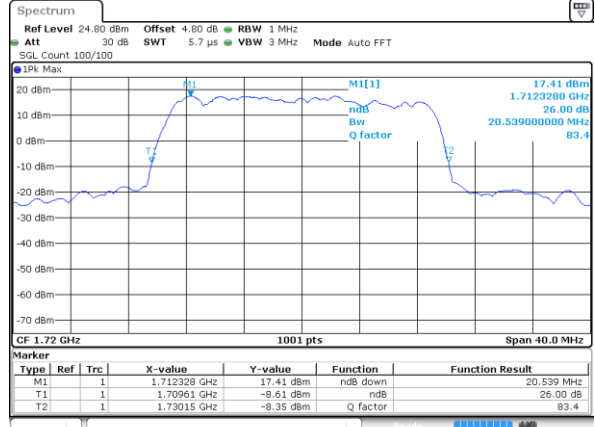

Highest Channel / 15MHz / QPSK

Date: 4 AUG 2017 20:29:07

Highest Channel / 15MHz / 16QAM

Date: 4 AUG 2017 20:29:17

LTE Band 4

Lowest Channel / 20MHz / QPSK

Date: 4 AUG 2017 20:36:05

Lowest Channel / 20MHz / 16QAM