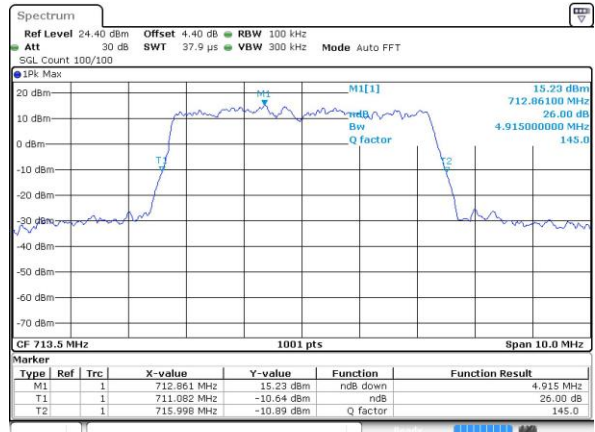

Date: 4 AUG 2017 21:32:43

Middle Channel / 3MHz / 16QAM

Date: 4 AUG 2017 21:32:54

Highest Channel / 3MHz / QPSK

Date: 4 AUG 2017 21:32:32

Highest Channel / 3MHz / 16QAM

Date: 4 AUG 2017 21:32:21

LTE Band 12

Lowest Channel / 5MHz / QPSK

Date: 4 AUG 2017 21:50:18

Lowest Channel / 5MHz / 16QAM

Date: 4 AUG 2017 21:50:07

Middle Channel / 5MHz / QPSK

Date: 4 AUG 2017 21:49:45

Middle Channel / 5MHz / 16QAM

Date: 4 AUG 2017 21:49:56

Highest Channel / 5MHz / QPSK

Date: 4 AUG 2017 21:49:34

Highest Channel / 5MHz / 16QAM

Date: 4 AUG 2017 21:49:23

LTE Band 12

Lowest Channel / 10MHz / QPSK

Date: 4 AUG 2017 22:07:20

Lowest Channel / 10MHz / 16QAM