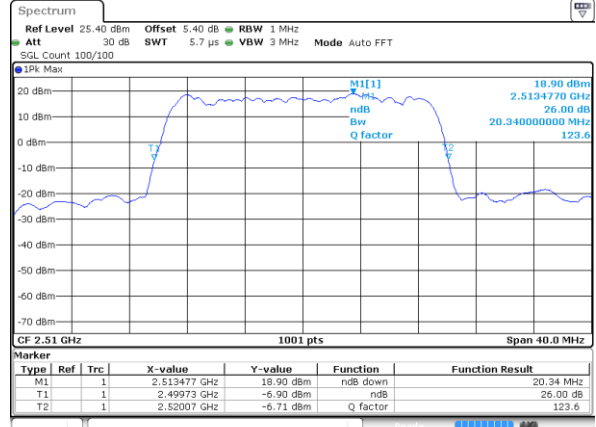

Date: 4 AUG 2017 21:45:50

Highest Channel / 10MHz / 16QAM

Date: 4 AUG 2017 21:46:10

LTE Band 7

Lowest Channel / 15MHz / QPSK

Date: 4 AUG 2017 22:01:16

Lowest Channel / 15MHz / 16QAM

Date: 4 AUG 2017 22:00:56

Middle Channel / 15MHz / QPSK

Date: 4 AUG 2017 22:01:36

Middle Channel / 15MHz / 16QAM

Date: 4 AUG 2017 22:01:56

Highest Channel / 15MHz / QPSK

Date: 4 AUG 2017 22:02:36

Highest Channel / 15MHz / 16QAM

Date: 4 AUG 2017 22:02:16

LTE Band 7

Lowest Channel / 20MHz / QPSK

Date: 4 AUG 2017 22:21:03

Lowest Channel / 20MHz / 16QAM

Date: 4 AUG 2017 22:20:44

Middle Channel / 20MHz / QPSK

Date: 4 AUG 2017 22:21:23

Middle Channel / 20MHz / 16QAM