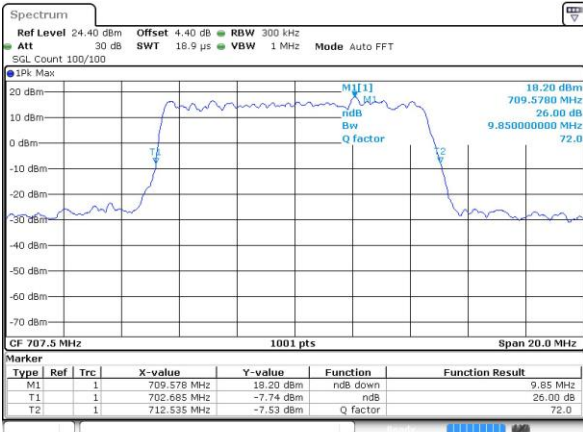

Middle Channel / 10MHz / QPSK

Date: 4 AUG 2017 22:06:47