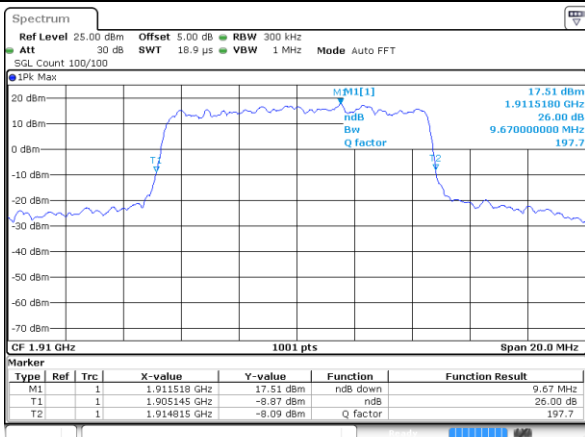

Highest Channel / 5MHz / 16QAM

Date: 7 AUG 2017 11:38:18

LTE Band 25

Lowest Channel / 10MHz / QPSK

Date: 7 AUG 2017 11:38:39

Lowest Channel / 10MHz / 16QAM

Date: 7 AUG 2017 11:39:01

Middle Channel / 10MHz / QPSK

Date: 7 AUG 2017 11:39:43

Middle Channel / 10MHz / 16QAM

Date: 7 AUG 2017 11:39:22

Highest Channel / 10MHz / QPSK

Date: 7 AUG 2017 11:40:04

Highest Channel / 10MHz / 16QAM

Date: 7 AUG 2017 11:40:25

LTE Band 25