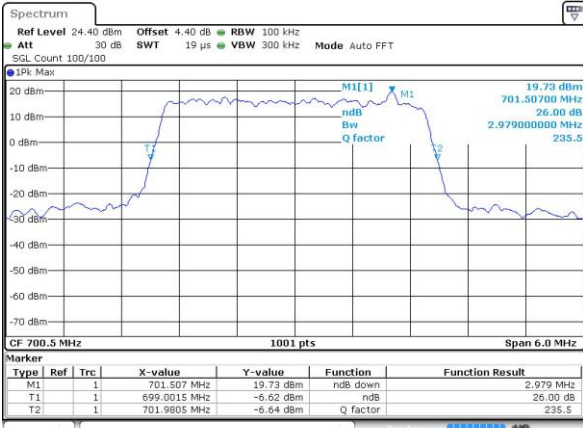

Highest Channel / 1.4MHz / 16QAM

Date: 4 AUG 2017 21:15:17

LTE Band 12

Lowest Channel / 3MHz / QPSK

Date: 4 AUG 2017 21:33:16

Lowest Channel / 3MHz / 16QAM

Date: 4 AUG 2017 21:33:05

Middle Channel / 3MHz / QPSK

Date: 4 AUG 2017 21:32:43

Middle Channel / 3MHz / 16QAM

Date: 4 AUG 2017 21:32:54

Highest Channel / 3MHz / QPSK

Date: 4 AUG 2017 21:32:32

Highest Channel / 3MHz / 16QAM

Date: 4 AUG 2017 21:32:21

LTE Band 12