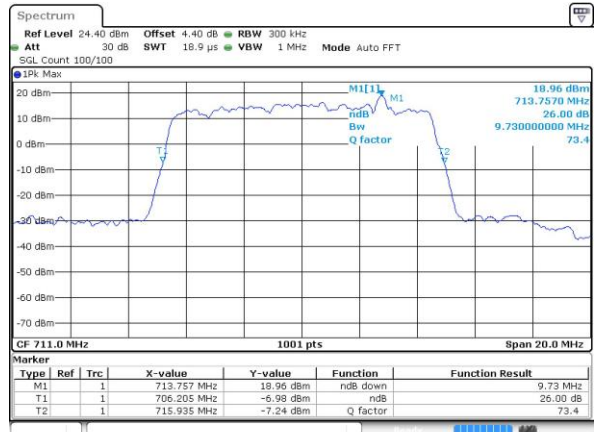

Highest Channel / 5MHz / QPSK

Date: 4 AUG 2017 21:49:34

Highest Channel / 5MHz / 16QAM

Date: 4 AUG 2017 21:49:23

LTE Band 12

Lowest Channel / 10MHz / QPSK

Date: 4 AUG 2017 22:07:20

Lowest Channel / 10MHz / 16QAM

Date: 4 AUG 2017 22:07:09

Middle Channel / 10MHz / QPSK

Date: 4 AUG 2017 22:06:47

Middle Channel / 10MHz / 16QAM

Date: 4 AUG 2017 22:06:58

Highest Channel / 10MHz / QPSK

Date: 4 AUG 2017 22:06:36

Highest Channel / 10MHz / 16QAM

Date: 4 AUG 2017 22:06:25

LTE Band 13

Lowest Channel / 5MHz / QPSK

Date: 7 AUG 2017 09:14:02

Lowest Channel / 5MHz / 16QAM

Date: 7 AUG 2017 09:14:12

Middle Channel / 5MHz / QPSK

Date: 7 AUG 2017 09:23:10