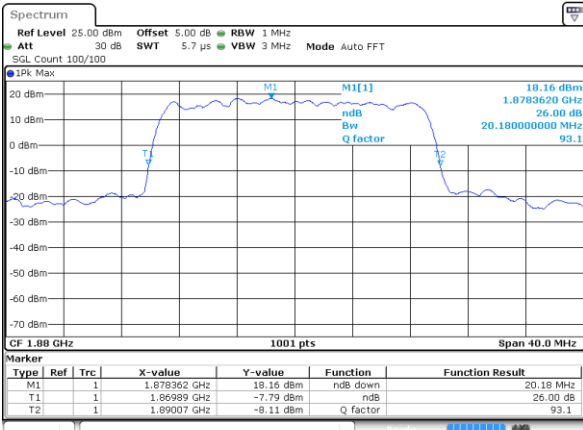

Middle Channel / 20MHz / QPSK

Date: 7 AUG 2017 12:12:01