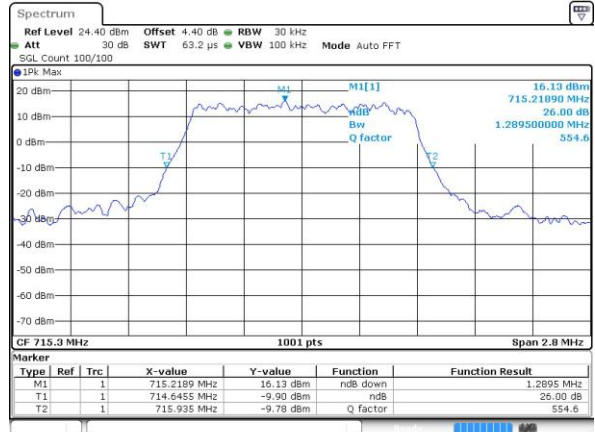

Date: 4 AUG 2017 22:21:43

Highest Channel / 20MHz / QPSK

Date: 4 AUG 2017 22:22:23

Highest Channel / 20MHz / 16QAM

Date: 4 AUG 2017 22:22:03

LTE Band 12

Lowest Channel / 1.4MHz / QPSK

Date: 4 AUG 2017 21:16:12

Lowest Channel / 1.4MHz / 16QAM

Date: 4 AUG 2017 21:16:01

Middle Channel / 1.4MHz / QPSK

Date: 4 AUG 2017 21:15:39

Middle Channel / 1.4MHz / 16QAM

Date: 4 AUG 2017 21:15:50

Highest Channel / 1.4MHz / QPSK

Date: 4 AUG 2017 21:15:28

Highest Channel / 1.4MHz / 16QAM

Date: 4 AUG 2017 21:15:17

LTE Band 12

Lowest Channel / 3MHz / QPSK

Date: 4 AUG 2017 21:33:16

Lowest Channel / 3MHz / 16QAM

Date: 4 AUG 2017 21:33:05

Middle Channel / 3MHz / QPSK