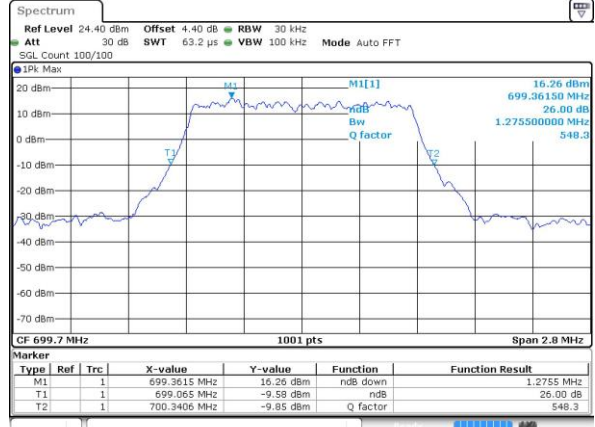

LTE Band 7

Lowest Channel / 20MHz / QPSK

Date: 4 AUG 2017 22:21:03

Lowest Channel / 20MHz / 16QAM

Date: 4 AUG 2017 22:20:44

Middle Channel / 20MHz / QPSK

Date: 4 AUG 2017 22:21:23

Middle Channel / 20MHz / 16QAM

Date: 4 AUG 2017 22:21:43

Highest Channel / 20MHz / QPSK

Date: 4 AUG 2017 22:22:23

Highest Channel / 20MHz / 16QAM

Date: 4 AUG 2017 22:22:03

LTE Band 12

Lowest Channel / 1.4MHz / QPSK

Date: 4 AUG 2017 21:16:12

Lowest Channel / 1.4MHz / 16QAM

Date: 4 AUG 2017 21:16:01

Middle Channel / 1.4MHz / QPSK

Date: 4 AUG 2017 21:15:39

Middle Channel / 1.4MHz / 16QAM

Date: 4 AUG 2017 21:15:50

Highest Channel / 1.4MHz / QPSK

Date: 4 AUG 2017 21:15:28