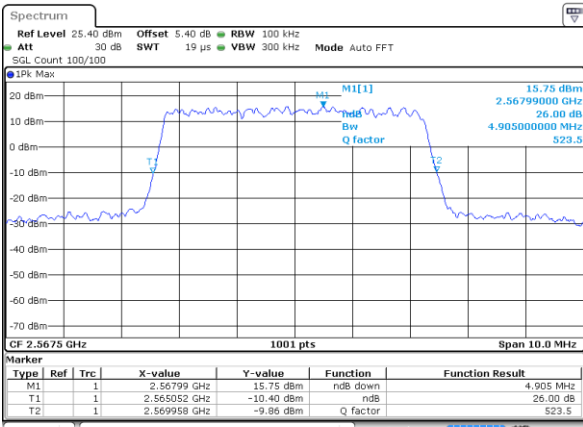

Date: 4 AUG 2017 20:45:41

LTE Band 7

Lowest Channel / 5MHz / QPSK

Date: 4 AUG 2017 21:28:06

Lowest Channel / 5MHz / 16QAM

Date: 4 AUG 2017 21:28:26

Middle Channel / 5MHz / QPSK

Date: 4 AUG 2017 21:29:06

Middle Channel / 5MHz / 16QAM

Date: 4 AUG 2017 21:28:46

Highest Channel / 5MHz / QPSK

Date: 4 AUG 2017 21:29:25

Highest Channel / 5MHz / 16QAM

Date: 4 AUG 2017 21:29:45

LTE Band 7

Lowest Channel / 10MHz / QPSK