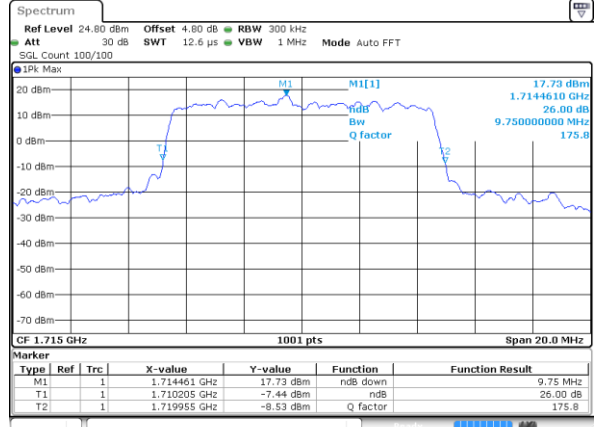

Highest Channel / 5MHz / 16QAM

Date: 4 AUG 2017 19:56:28

LTE Band 4

Lowest Channel / 10MHz / QPSK

Date: 4 AUG 2017 20:03:16

Lowest Channel / 10MHz / 16QAM

Date: 4 AUG 2017 20:03:26

Middle Channel / 10MHz / QPSK

Date: 4 AUG 2017 20:10:14

Middle Channel / 10MHz / 16QAM

Date: 4 AUG 2017 20:10:24

Highest Channel / 10MHz / QPSK

Date: 4 AUG 2017 20:12:42

Highest Channel / 10MHz / 16QAM

Date: 4 AUG 2017 20:12:52

LTE Band 4