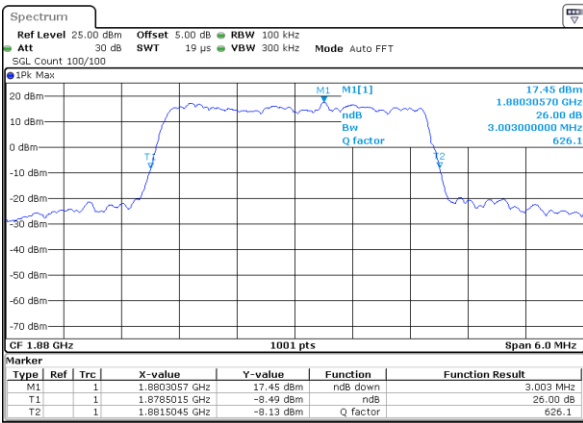

Middle Channel / 1.4MHz / QPSK

Date: 7 AUG 2017 10:11:09

Middle Channel / 1.4MHz / 16QAM

Date: 7 AUG 2017 10:10:48

Highest Channel / 1.4MHz / QPSK

Date: 7 AUG 2017 10:11:28

Highest Channel / 1.4MHz / 16QAM

Date: 7 AUG 2017 10:11:50

LTE Band 25

Lowest Channel / 3MHz / QPSK

Date: 7 AUG 2017 09:55:56

Lowest Channel / 3MHz / 16QAM

Date: 7 AUG 2017 09:55:45

Middle Channel / 3MHz / QPSK

Date: 7 AUG 2017 10:38:26

Middle Channel / 3MHz / 16QAM

Date: 7 AUG 2017 10:38:46

Highest Channel / 3MHz / QPSK

Date: 7 AUG 2017 10:39:30

Highest Channel / 3MHz / 16QAM

Date: 7 AUG 2017 10:39:07

LTE Band 25

Lowest Channel / 5MHz / QPSK

Date: 7 AUG 2017 11:36:32