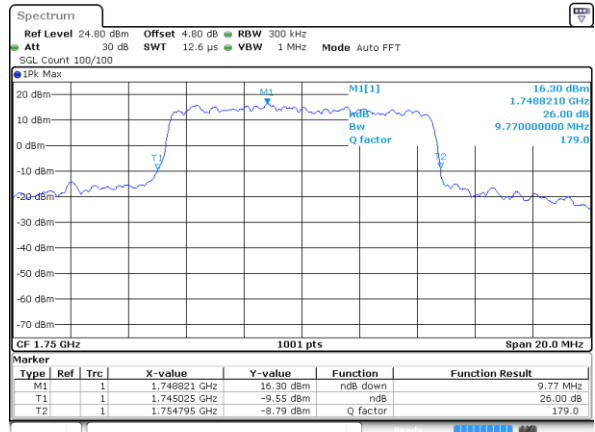

Highest Channel / 5MHz / 16QAM

Date: 4 AUG 2017 19:56:28

LTE Band 4

Lowest Channel / 10MHz / QPSK

Date: 4 AUG 2017 20:03:16

Lowest Channel / 10MHz / 16QAM

Date: 4 AUG 2017 20:03:26

Middle Channel / 10MHz / QPSK

Date: 4 AUG 2017 20:10:14

Middle Channel / 10MHz / 16QAM

Date: 4 AUG 2017 20:10:24

Highest Channel / 10MHz / QPSK

Date: 4 AUG 2017 20:12:42

Highest Channel / 10MHz / 16QAM

Date: 4 AUG 2017 20:12:52

LTE Band 4