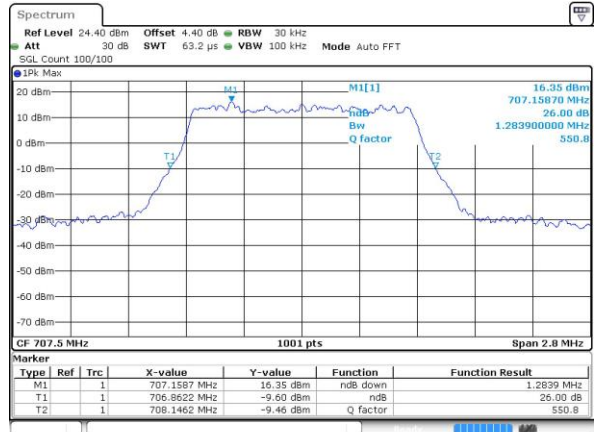

Date: 4 AUG 2017 22:21:43

Highest Channel / 20MHz / QPSK

Date: 4 AUG 2017 22:22:23

Highest Channel / 20MHz / 16QAM

Date: 4 AUG 2017 22:22:03

LTE Band 12

Lowest Channel / 1.4MHz / QPSK

Date: 4 AUG 2017 21:16:12

Lowest Channel / 1.4MHz / 16QAM

Date: 4 AUG 2017 21:16:01

Middle Channel / 1.4MHz / QPSK

Date: 4 AUG 2017 21:15:39

Middle Channel / 1.4MHz / 16QAM

Date: 4 AUG 2017 21:15:50

Highest Channel / 1.4MHz / QPSK

Date: 4 AUG 2017 21:15:28

Highest Channel / 1.4MHz / 16QAM

Date: 4 AUG 2017 21:15:17

LTE Band 12

Lowest Channel / 3MHz / QPSK

Date: 4 AUG 2017 21:33:16

Lowest Channel / 3MHz / 16QAM

Date: 4 AUG 2017 21:33:05

Middle Channel / 3MHz / QPSK