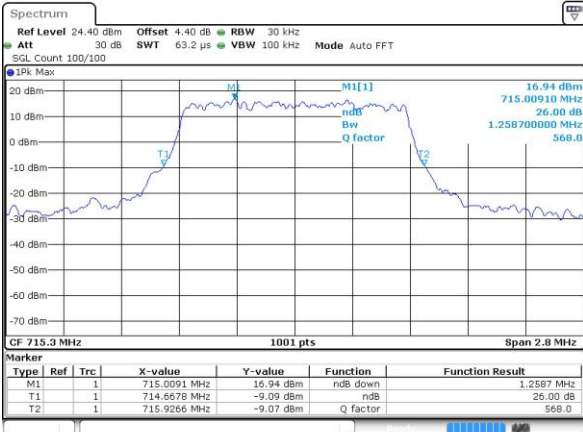

Date: 4 AUG 2017 22:21:43

Highest Channel / 20MHz / QPSK

Date: 4 AUG 2017 22:22:23

Highest Channel / 20MHz / 16QAM

Date: 4 AUG 2017 22:22:03

LTE Band 12

Lowest Channel / 1.4MHz / QPSK

Date: 4 AUG 2017 21:16:12

Lowest Channel / 1.4MHz / 16QAM

Date: 4 AUG 2017 21:16:01

Middle Channel / 1.4MHz / QPSK

Date: 4 AUG 2017 21:15:39

Middle Channel / 1.4MHz / 16QAM

Date: 4 AUG 2017 21:15:50

Highest Channel / 1.4MHz / QPSK

Date: 4 AUG 2017 21:15:28

Highest Channel / 1.4MHz / 16QAM

Date: 4 AUG 2017 21:15:17

LTE Band 12

Lowest Channel / 3MHz / QPSK

Date: 4 AUG 2017 21:33:16

Lowest Channel / 3MHz / 16QAM

Date: 4 AUG 2017 21:33:05

Middle Channel / 3MHz / QPSK