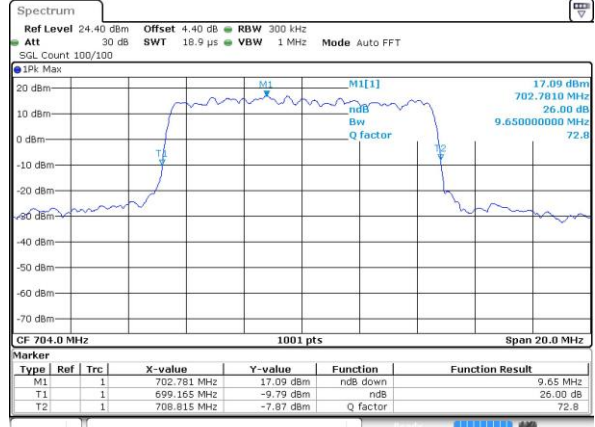

Highest Channel / 5MHz / QPSK

Date: 4 AUG 2017 21:49:34

Highest Channel / 5MHz / 16QAM

Date: 4 AUG 2017 21:49:23

LTE Band 12

Lowest Channel / 10MHz / QPSK

Date: 4 AUG 2017 22:07:20

Lowest Channel / 10MHz / 16QAM

Date: 4 AUG 2017 22:07:09

Middle Channel / 10MHz / QPSK

Date: 4 AUG 2017 22:06:47

Middle Channel / 10MHz / 16QAM

Date: 4 AUG 2017 22:06:58

Highest Channel / 10MHz / QPSK

Date: 4 AUG 2017 22:06:36

Highest Channel / 10MHz / 16QAM