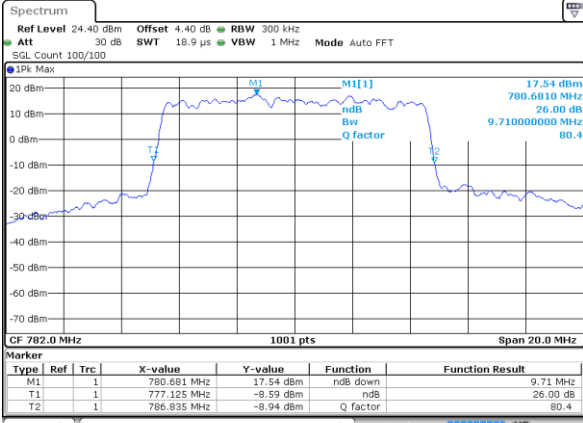

Date: 4 AUG 2017 22:06:25

LTE Band 13

Lowest Channel / 5MHz / QPSK

Date: 7 AUG 2017 09:14:02

Lowest Channel / 5MHz / 16QAM

Date: 7 AUG 2017 09:14:12

Middle Channel / 5MHz / QPSK

Date: 7 AUG 2017 09:23:10

Middle Channel / 5MHz / 16QAM

Date: 7 AUG 2017 09:23:20

Highest Channel / 5MHz / QPSK

Date: 7 AUG 2017 09:25:11

Highest Channel / 5MHz / 16QAM

Date: 7 AUG 2017 09:25:40

LTE Band 13

Middle Channel / 10MHz / QPSK

Date: 7 AUG 2017 09:36:46

Middle Channel / 10MHz / 16QAM

Date: 7 AUG 2017 09:36:35

LTE Band 25

Lowest Channel / 1.4MHz / QPSK

Date: 7 AUG 2017 10:10:05

Lowest Channel / 1.4MHz / 16QAM

Date: 7 AUG 2017 10:10:28