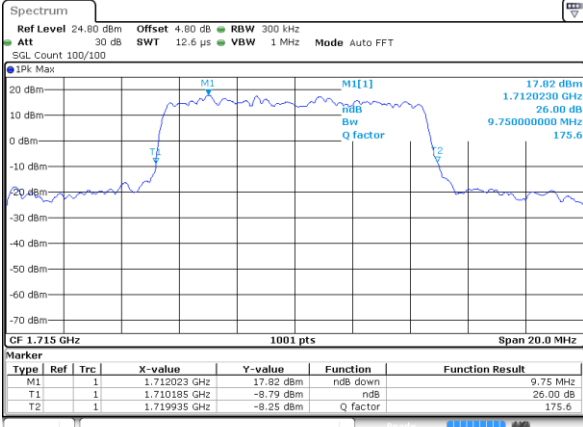

Highest Channel / 5MHz / 16QAM

Date: 4 AUG 2017 19:56:28

LTE Band 4

Lowest Channel / 10MHz / QPSK

Date: 4 AUG 2017 20:03:16

Lowest Channel / 10MHz / 16QAM

Date: 4 AUG 2017 20:03:26

Middle Channel / 10MHz / QPSK

Date: 4 AUG 2017 20:10:14

Middle Channel / 10MHz / 16QAM

Date: 4 AUG 2017 20:10:24

Highest Channel / 10MHz / QPSK

Date: 4 AUG 2017 20:12:42

Highest Channel / 10MHz / 16QAM

Date: 4 AUG 2017 20:12:52

LTE Band 4