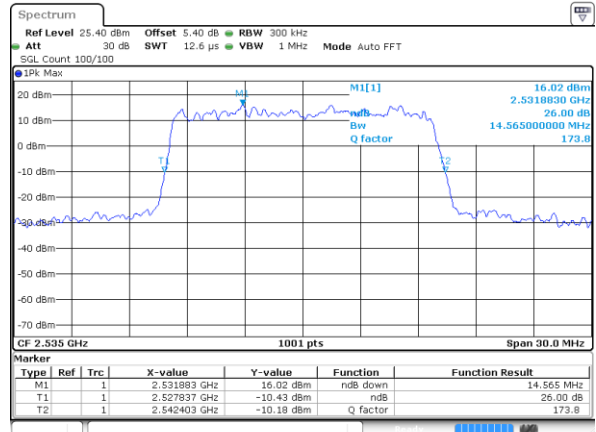

Middle Channel / 15MHz / 16QAM

Date: 4 AUG 2017 22:01:56