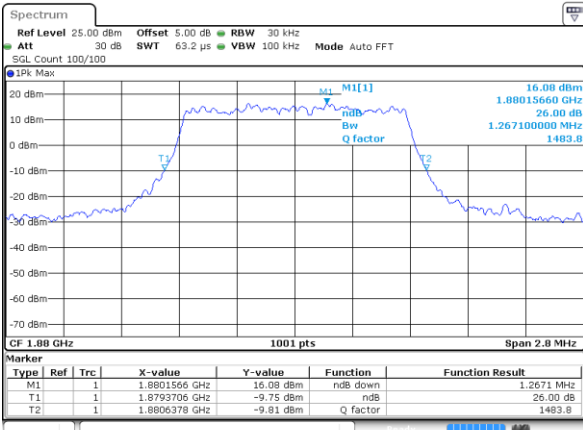

Middle Channel / 5MHz / 16QAM

Date: 7 AUG 2017 09:23:20

Highest Channel / 5MHz / QPSK

Date: 7 AUG 2017 09:25:11

Highest Channel / 5MHz / 16QAM

Date: 7 AUG 2017 09:25:40

LTE Band 13

Middle Channel / 10MHz / QPSK

Date: 7 AUG 2017 09:36:46

Middle Channel / 10MHz / 16QAM

Date: 7 AUG 2017 09:36:35

LTE Band 25

Lowest Channel / 1.4MHz / QPSK

Date: 7 AUG 2017 10:10:05

Lowest Channel / 1.4MHz / 16QAM

Date: 7 AUG 2017 10:10:28

Middle Channel / 1.4MHz / QPSK

Date: 7 AUG 2017 10:11:09

Middle Channel / 1.4MHz / 16QAM

Date: 7 AUG 2017 10:10:48

Highest Channel / 1.4MHz / QPSK

Date: 7 AUG 2017 10:11:28

Highest Channel / 1.4MHz / 16QAM

Date: 7 AUG 2017 10:11:50