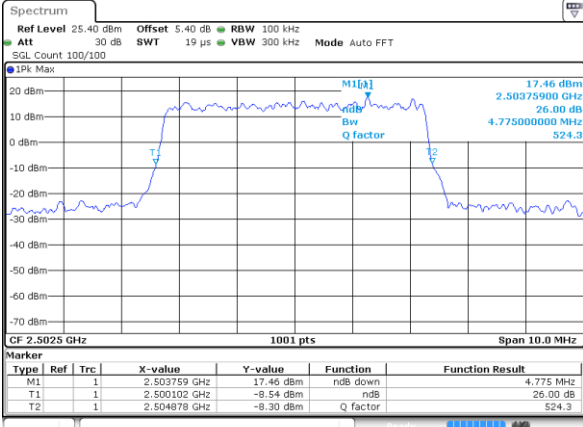

Highest Channel / 15MHz / QPSK

Date: 4 AUG 2017 20:29:07

Highest Channel / 15MHz / 16QAM

Date: 4 AUG 2017 20:29:17

LTE Band 4

Lowest Channel / 20MHz / QPSK

Date: 4 AUG 2017 20:36:05

Lowest Channel / 20MHz / 16QAM

Date: 4 AUG 2017 20:36:15

Middle Channel / 20MHz / QPSK

Date: 4 AUG 2017 20:43:03

Middle Channel / 20MHz / 16QAM

Date: 4 AUG 2017 20:43:13

Highest Channel / 20MHz / QPSK

Date: 4 AUG 2017 20:45:31

Highest Channel / 20MHz / 16QAM

Date: 4 AUG 2017 20:45:41

LTE Band 7

Lowest Channel / 5MHz / QPSK

Date: 4 AUG 2017 21:28:06

Lowest Channel / 5MHz / 16QAM

Date: 4 AUG 2017 21:28:26

Middle Channel / 5MHz / QPSK

Date: 4 AUG 2017 21:29:06