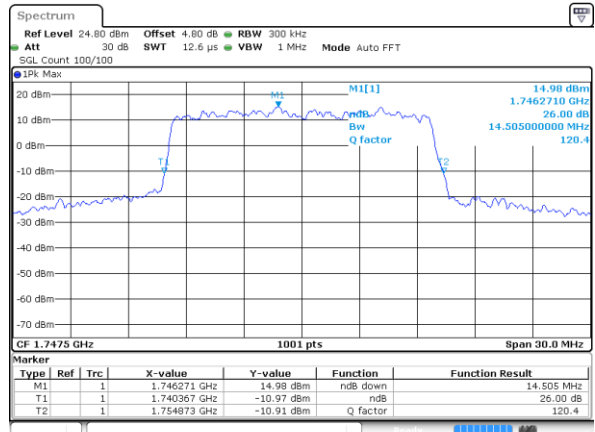

Date: 4 AUG 2017 20:10:14

Middle Channel / 10MHz / 16QAM

Date: 4 AUG 2017 20:10:24

Highest Channel / 10MHz / QPSK

Date: 4 AUG 2017 20:12:42

Highest Channel / 10MHz / 16QAM

Date: 4 AUG 2017 20:12:52

LTE Band 4

Lowest Channel / 15MHz / QPSK

Date: 4 AUG 2017 20:19:40

Lowest Channel / 15MHz / 16QAM

Date: 4 AUG 2017 20:19:50

Middle Channel / 15MHz / QPSK

Date: 4 AUG 2017 20:26:38

Middle Channel / 15MHz / 16QAM

Date: 4 AUG 2017 20:26:48

Highest Channel / 15MHz / QPSK

Date: 4 AUG 2017 20:29:07

Highest Channel / 15MHz / 16QAM

Date: 4 AUG 2017 20:29:17

LTE Band 4

Lowest Channel / 20MHz / QPSK

Date: 4 AUG 2017 20:36:05

Lowest Channel / 20MHz / 16QAM