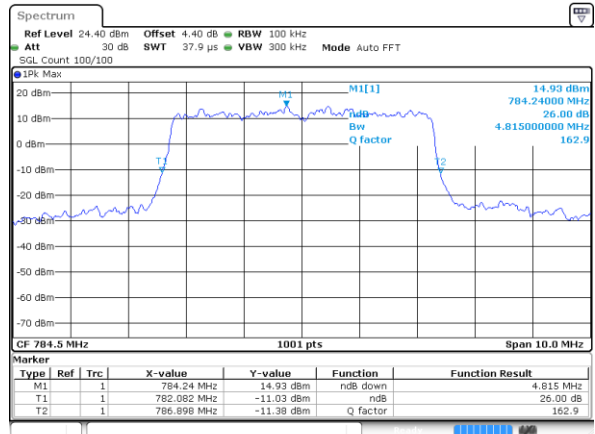

Date: 4 AUG 2017 22:06:25

LTE Band 13

Lowest Channel / 5MHz / QPSK

Date: 7 AUG 2017 09:14:02

Lowest Channel / 5MHz / 16QAM

Date: 7 AUG 2017 09:14:12

Middle Channel / 5MHz / QPSK

Date: 7 AUG 2017 09:23:10

Middle Channel / 5MHz / 16QAM

Date: 7 AUG 2017 09:23:20

Highest Channel / 5MHz / QPSK

Date: 7 AUG 2017 09:25:11

Highest Channel / 5MHz / 16QAM

Date: 7 AUG 2017 09:25:40

LTE Band 13

Middle Channel / 10MHz / QPSK

Date: 7 AUG 2017 09:36:46

Middle Channel / 10MHz / 16QAM

Date: 7 AUG 2017 09:36:35

LTE Band 25

Lowest Channel / 1.4MHz / QPSK

Date: 7 AUG 2017 10:10:05

Lowest Channel / 1.4MHz / 16QAM

Date: 7 AUG 2017 10:10:28