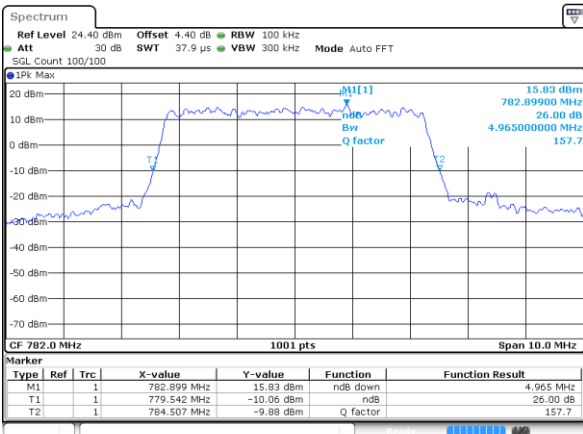

Date: 4 AUG 2017 22:06:25

LTE Band 13

Lowest Channel / 5MHz / QPSK

Date: 7 AUG 2017 09:14:02

Lowest Channel / 5MHz / 16QAM

Date: 7 AUG 2017 09:14:12

Middle Channel / 5MHz / QPSK

Date: 7 AUG 2017 09:23:10

Middle Channel / 5MHz / 16QAM

Date: 7 AUG 2017 09:23:20

Highest Channel / 5MHz / QPSK

Date: 7 AUG 2017 09:25:11

Highest Channel / 5MHz / 16QAM

Date: 7 AUG 2017 09:25:40

LTE Band 13

Middle Channel / 10MHz / QPSK