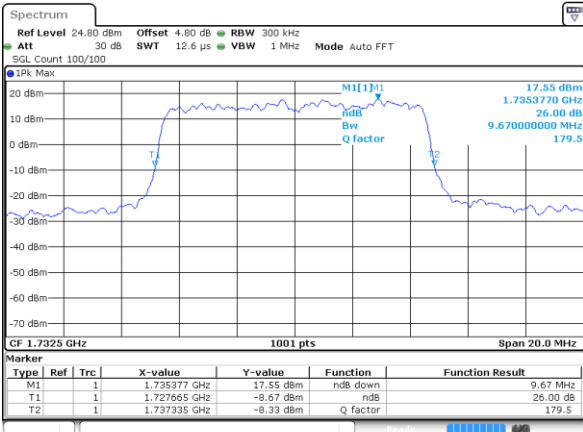

Highest Channel / 5MHz / 16QAM

Date: 4 AUG 2017 19:56:28

LTE Band 4

Lowest Channel / 10MHz / QPSK

Date: 4 AUG 2017 20:03:16

Lowest Channel / 10MHz / 16QAM

Date: 4 AUG 2017 20:03:26

Middle Channel / 10MHz / QPSK

Date: 4 AUG 2017 20:10:14

Middle Channel / 10MHz / 16QAM

Date: 4 AUG 2017 20:10:24

Highest Channel / 10MHz / QPSK

Date: 4 AUG 2017 20:12:42

Highest Channel / 10MHz / 16QAM

Date: 4 AUG 2017 20:12:52

LTE Band 4