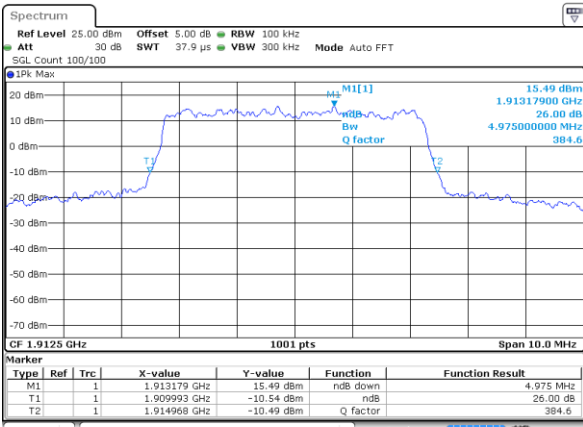

Date: 7 AUG 2017 10:38:46

Highest Channel / 3MHz / QPSK

Date: 7 AUG 2017 10:39:30

Highest Channel / 3MHz / 16QAM

Date: 7 AUG 2017 10:39:07

LTE Band 25

Lowest Channel / 5MHz / QPSK

Date: 7 AUG 2017 11:36:32

Lowest Channel / 5MHz / 16QAM

Date: 7 AUG 2017 11:36:53

Middle Channel / 5MHz / QPSK

Date: 7 AUG 2017 11:37:36

Middle Channel / 5MHz / 16QAM

Date: 7 AUG 2017 11:37:14

Highest Channel / 5MHz / QPSK

Date: 7 AUG 2017 11:37:57

Highest Channel / 5MHz / 16QAM

Date: 7 AUG 2017 11:38:18

LTE Band 25

Lowest Channel / 10MHz / QPSK

Date: 7 AUG 2017 11:38:39

Lowest Channel / 10MHz / 16QAM

Date: 7 AUG 2017 11:39:01

Middle Channel / 10MHz / QPSK