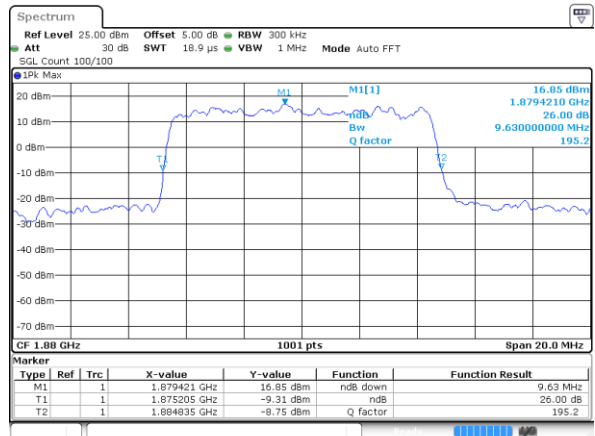

Highest Channel / 5MHz / 16QAM

Date: 7 AUG 2017 11:38:18

LTE Band 25

Lowest Channel / 10MHz / QPSK

Date: 7 AUG 2017 11:38:39

Lowest Channel / 10MHz / 16QAM

Date: 7 AUG 2017 11:39:01

Middle Channel / 10MHz / QPSK

Date: 7 AUG 2017 11:39:43

Middle Channel / 10MHz / 16QAM

Date: 7 AUG 2017 11:39:22

Highest Channel / 10MHz / QPSK

Date: 7 AUG 2017 11:40:04

Highest Channel / 10MHz / 16QAM

Date: 7 AUG 2017 11:40:25

LTE Band 25