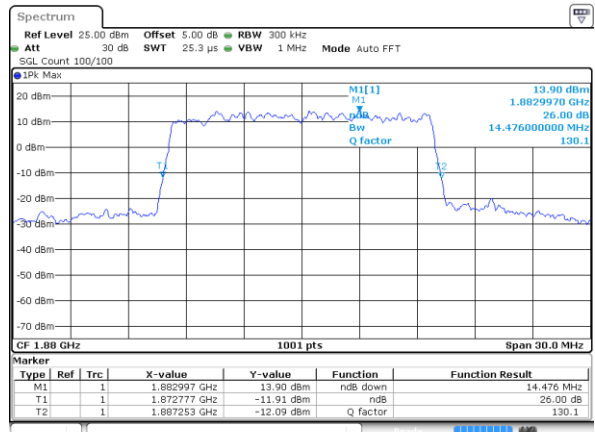

Date: 7 AUG 2017 11:39:43

Middle Channel / 10MHz / 16QAM

Date: 7 AUG 2017 11:39:22

Highest Channel / 10MHz / QPSK

Date: 7 AUG 2017 11:40:04

Highest Channel / 10MHz / 16QAM

Date: 7 AUG 2017 11:40:25

LTE Band 25

Lowest Channel / 15MHz / QPSK

Date: 7 AUG 2017 11:40:46

Lowest Channel / 15MHz / 16QAM

Date: 7 AUG 2017 11:41:08

Middle Channel / 15MHz / QPSK

Date: 7 AUG 2017 11:41:50

Middle Channel / 15MHz / 16QAM

Date: 7 AUG 2017 11:41:29

Highest Channel / 15MHz / QPSK

Date: 7 AUG 2017 11:42:12

Highest Channel / 15MHz / 16QAM

Date: 7 AUG 2017 11:42:33

LTE Band 25

Lowest Channel / 20MHz / QPSK

Date: 7 AUG 2017 12:11:01

Lowest Channel / 20MHz / 16QAM