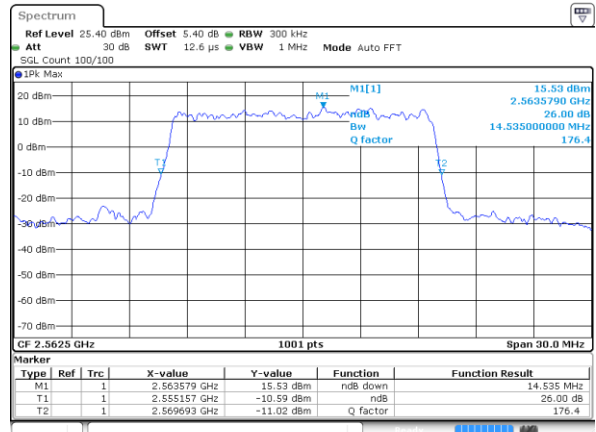

Date: 4 AUG 2017 21:45:50

Highest Channel / 10MHz / 16QAM

Date: 4 AUG 2017 21:46:10

LTE Band 7

Lowest Channel / 15MHz / QPSK

Date: 4 AUG 2017 22:01:16

Lowest Channel / 15MHz / 16QAM

Date: 4 AUG 2017 22:00:56

Middle Channel / 15MHz / QPSK

Date: 4 AUG 2017 22:01:36

Middle Channel / 15MHz / 16QAM

Date: 4 AUG 2017 22:01:56

Highest Channel / 15MHz / QPSK

Date: 4 AUG 2017 22:02:36

Highest Channel / 15MHz / 16QAM

Date: 4 AUG 2017 22:02:16

LTE Band 7

Lowest Channel / 20MHz / QPSK

Date: 4 AUG 2017 22:21:03

Lowest Channel / 20MHz / 16QAM

Date: 4 AUG 2017 22:20:44

Middle Channel / 20MHz / QPSK

Date: 4 AUG 2017 22:21:23

Middle Channel / 20MHz / 16QAM