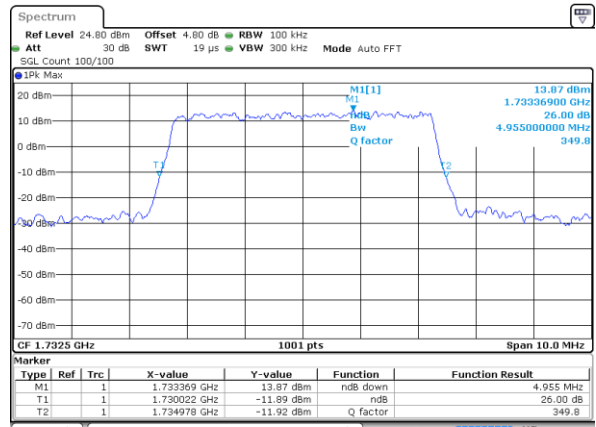

Date: 4 AUG 2017 19:29:51

Highest Channel / 3MHz / QPSK

Date: 4 AUG 2017 19:32:09

Highest Channel / 3MHz / 16QAM

Date: 4 AUG 2017 19:32:19

LTE Band 4

Lowest Channel / 5MHz / QPSK

Date: 4 AUG 2017 19:39:07

Lowest Channel / 5MHz / 16QAM

Date: 4 AUG 2017 19:39:17

Middle Channel / 5MHz / QPSK

Date: 4 AUG 2017 19:53:49

Middle Channel / 5MHz / 16QAM

Date: 4 AUG 2017 19:53:59

Highest Channel / 5MHz / QPSK

Date: 4 AUG 2017 19:56:18

Highest Channel / 5MHz / 16QAM

Date: 4 AUG 2017 19:56:28

LTE Band 4

Lowest Channel / 10MHz / QPSK

Date: 4 AUG 2017 20:03:16

Lowest Channel / 10MHz / 16QAM

Date: 4 AUG 2017 20:03:26

Middle Channel / 10MHz / QPSK

Date: 4 AUG 2017 20:10:14

Middle Channel / 10MHz / 16QAM

Date: 4 AUG 2017 20:10:24

Highest Channel / 10MHz / QPSK

Date: 4 AUG 2017 20:12:42

Highest Channel / 10MHz / 16QAM

Date: 4 AUG 2017 20:12:52

LTE Band 4