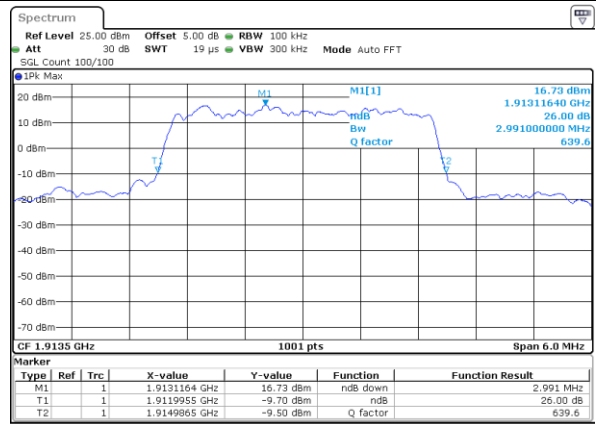

Middle Channel / 1.4MHz / QPSK

Date: 7 AUG 2017 10:11:09

Middle Channel / 1.4MHz / 16QAM

Date: 7 AUG 2017 10:10:48

Highest Channel / 1.4MHz / QPSK

Date: 7 AUG 2017 10:11:28

Highest Channel / 1.4MHz / 16QAM

Date: 7 AUG 2017 10:11:50

LTE Band 25

Lowest Channel / 3MHz / QPSK

Date: 7 AUG 2017 09:55:56

Lowest Channel / 3MHz / 16QAM

Date: 7 AUG 2017 09:55:45

Middle Channel / 3MHz / QPSK

Date: 7 AUG 2017 10:38:26

Middle Channel / 3MHz / 16QAM

Date: 7 AUG 2017 10:38:46

Highest Channel / 3MHz / QPSK

Date: 7 AUG 2017 10:39:30

Highest Channel / 3MHz / 16QAM

Date: 7 AUG 2017 10:39:07

LTE Band 25

Lowest Channel / 5MHz / QPSK

Date: 7 AUG 2017 11:36:32