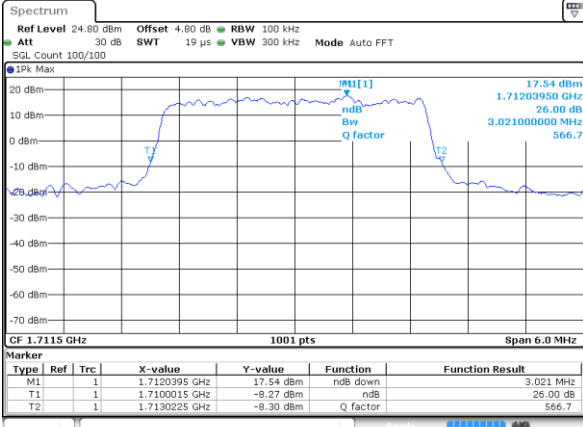

LTE Band 4

Lowest Channel / 3MHz / QPSK

Date: 4 AUG 2017 19:22:43

Lowest Channel / 3MHz / 16QAM

Date: 4 AUG 2017 19:22:53

Middle Channel / 3MHz / QPSK

Date: 4 AUG 2017 19:29:41

Middle Channel / 3MHz / 16QAM

Date: 4 AUG 2017 19:29:51

Highest Channel / 3MHz / QPSK

Date: 4 AUG 2017 19:32:09

Highest Channel / 3MHz / 16QAM

Date: 4 AUG 2017 19:32:19

LTE Band 4

Lowest Channel / 5MHz / QPSK

Date: 4 AUG 2017 19:39:07