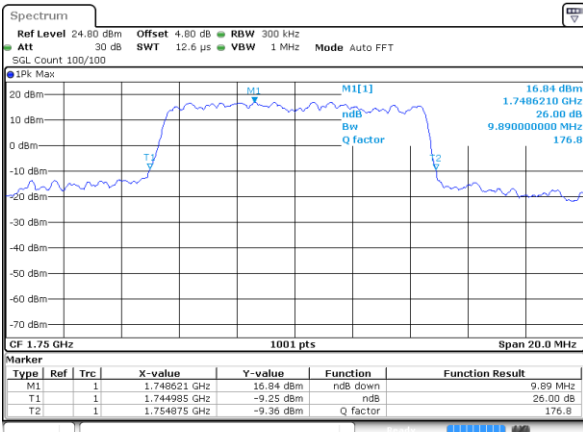

Highest Channel / 5MHz / 16QAM

Date: 4 AUG 2017 19:56:28

LTE Band 4

Lowest Channel / 10MHz / QPSK

Date: 4 AUG 2017 20:03:16

Lowest Channel / 10MHz / 16QAM

Date: 4 AUG 2017 20:03:26

Middle Channel / 10MHz / QPSK

Date: 4 AUG 2017 20:10:14

Middle Channel / 10MHz / 16QAM

Date: 4 AUG 2017 20:10:24

Highest Channel / 10MHz / QPSK

Date: 4 AUG 2017 20:12:42

Highest Channel / 10MHz / 16QAM

Date: 4 AUG 2017 20:12:52

LTE Band 4