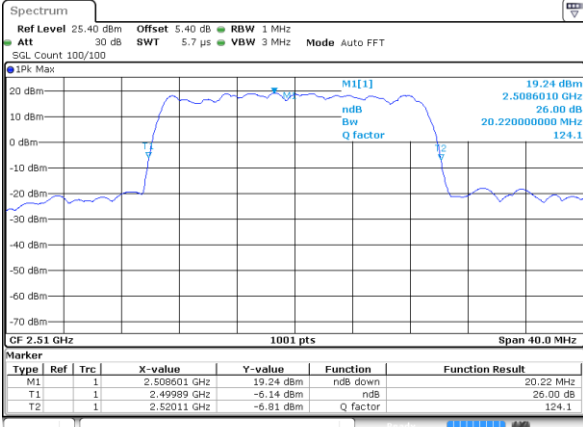

Date: 4 AUG 2017 21:45:50

Highest Channel / 10MHz / 16QAM

Date: 4 AUG 2017 21:46:10

LTE Band 7

Lowest Channel / 15MHz / QPSK

Date: 4 AUG 2017 22:01:16

Lowest Channel / 15MHz / 16QAM

Date: 4 AUG 2017 22:00:56

Middle Channel / 15MHz / QPSK

Date: 4 AUG 2017 22:01:36

Middle Channel / 15MHz / 16QAM

Date: 4 AUG 2017 22:01:56

Highest Channel / 15MHz / QPSK

Date: 4 AUG 2017 22:02:36

Highest Channel / 15MHz / 16QAM

Date: 4 AUG 2017 22:02:16

LTE Band 7

Lowest Channel / 20MHz / QPSK

Date: 4 AUG 2017 22:21:03

Lowest Channel / 20MHz / 16QAM

Date: 4 AUG 2017 22:20:44

Middle Channel / 20MHz / QPSK

Date: 4 AUG 2017 22:21:23

Middle Channel / 20MHz / 16QAM