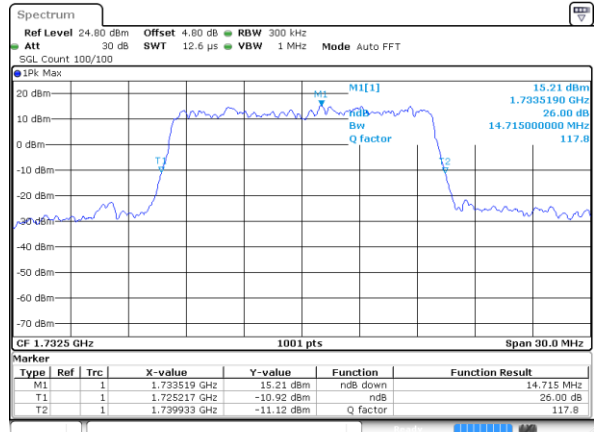

Date: 4 AUG 2017 20:10:14

Middle Channel / 10MHz / 16QAM

Date: 4 AUG 2017 20:10:24

Highest Channel / 10MHz / QPSK

Date: 4 AUG 2017 20:12:42

Highest Channel / 10MHz / 16QAM

Date: 4 AUG 2017 20:12:52

LTE Band 4

Lowest Channel / 15MHz / QPSK

Date: 4 AUG 2017 20:19:40

Lowest Channel / 15MHz / 16QAM

Date: 4 AUG 2017 20:19:50

Middle Channel / 15MHz / QPSK

Date: 4 AUG 2017 20:26:38

Middle Channel / 15MHz / 16QAM

Date: 4 AUG 2017 20:26:48

Highest Channel / 15MHz / QPSK

Date: 4 AUG 2017 20:29:07

Highest Channel / 15MHz / 16QAM

Date: 4 AUG 2017 20:29:17

LTE Band 4

Lowest Channel / 20MHz / QPSK

Date: 4 AUG 2017 20:36:05

Lowest Channel / 20MHz / 16QAM