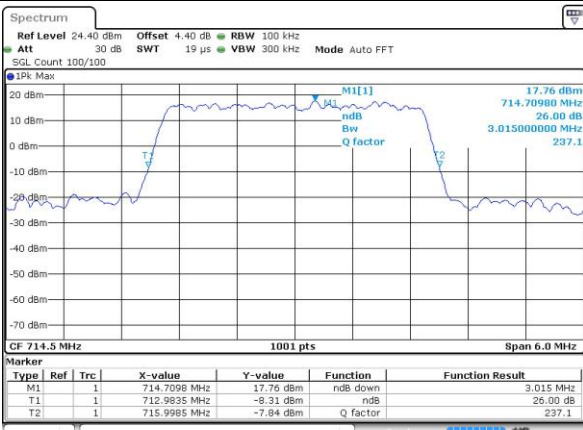

Highest Channel / 1.4MHz / 16QAM

Date: 4 AUG 2017 21:15:17

LTE Band 12

Lowest Channel / 3MHz / QPSK

Date: 4 AUG 2017 21:33:16

Lowest Channel / 3MHz / 16QAM

Date: 4 AUG 2017 21:33:05

Middle Channel / 3MHz / QPSK

Date: 4 AUG 2017 21:32:43

Middle Channel / 3MHz / 16QAM

Date: 4 AUG 2017 21:32:54

Highest Channel / 3MHz / QPSK

Date: 4 AUG 2017 21:32:32

Highest Channel / 3MHz / 16QAM

Date: 4 AUG 2017 21:32:21

LTE Band 12