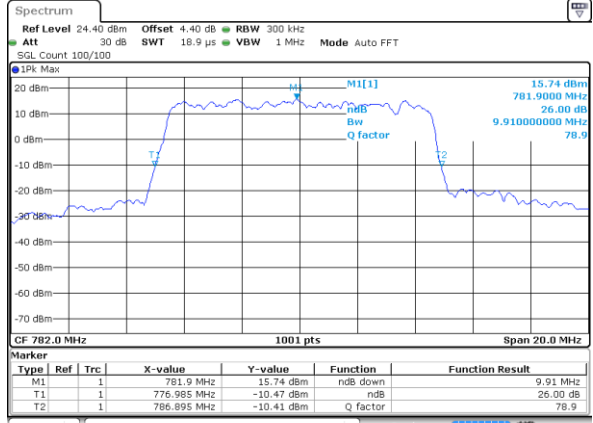

Date: 4 AUG 2017 22:06:25

LTE Band 13

Lowest Channel / 5MHz / QPSK

Date: 7 AUG 2017 09:14:02

Lowest Channel / 5MHz / 16QAM

Date: 7 AUG 2017 09:14:12

Middle Channel / 5MHz / QPSK

Date: 7 AUG 2017 09:23:10

Middle Channel / 5MHz / 16QAM

Date: 7 AUG 2017 09:23:20

Highest Channel / 5MHz / QPSK

Date: 7 AUG 2017 09:25:11

Highest Channel / 5MHz / 16QAM

Date: 7 AUG 2017 09:25:40

LTE Band 13

Middle Channel / 10MHz / QPSK

Date: 7 AUG 2017 09:36:46

Middle Channel / 10MHz / 16QAM

Date: 7 AUG 2017 09:36:35

LTE Band 25

Lowest Channel / 1.4MHz / QPSK

Date: 7 AUG 2017 10:10:05

Lowest Channel / 1.4MHz / 16QAM

Date: 7 AUG 2017 10:10:28

Middle Channel / 1.4MHz / QPSK

Date: 7 AUG 2017 10:11:09

Middle Channel / 1.4MHz / 16QAM

Date: 7 AUG 2017 10:10:48

Highest Channel / 1.4MHz / QPSK

Date: 7 AUG 2017 10:11:28

Highest Channel / 1.4MHz / 16QAM

Date: 7 AUG 2017 10:11:50