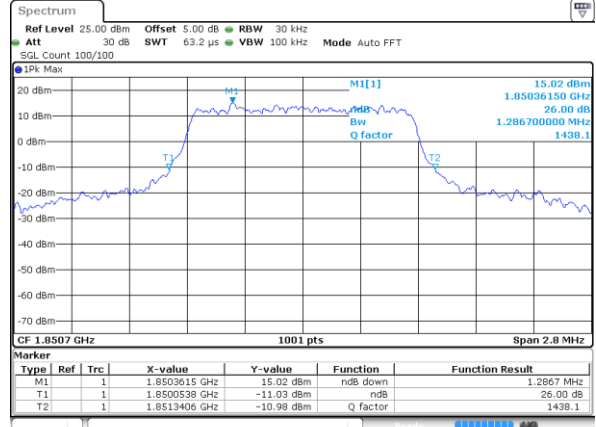

Middle Channel / 5MHz / 16QAM

Date: 7 AUG 2017 09:23:20

Highest Channel / 5MHz / QPSK

Date: 7 AUG 2017 09:25:11

Highest Channel / 5MHz / 16QAM

Date: 7 AUG 2017 09:25:40

LTE Band 13

Middle Channel / 10MHz / QPSK

Date: 7 AUG 2017 09:36:46

Middle Channel / 10MHz / 16QAM

Date: 7 AUG 2017 09:36:35

LTE Band 25

Lowest Channel / 1.4MHz / QPSK

Date: 7 AUG 2017 10:10:05

Lowest Channel / 1.4MHz / 16QAM

Date: 7 AUG 2017 10:10:28

Middle Channel / 1.4MHz / QPSK

Date: 7 AUG 2017 10:11:09

Middle Channel / 1.4MHz / 16QAM

Date: 7 AUG 2017 10:10:48

Highest Channel / 1.4MHz / QPSK

Date: 7 AUG 2017 10:11:28

Highest Channel / 1.4MHz / 16QAM

Date: 7 AUG 2017 10:11:50