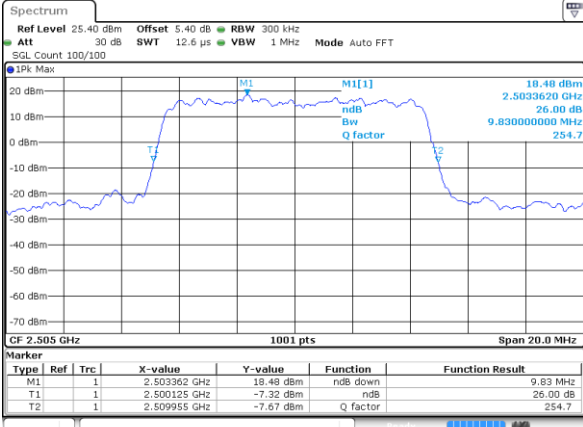

Date: 4 AUG 2017 20:45:41

LTE Band 7

Lowest Channel / 5MHz / QPSK

Date: 4 AUG 2017 21:28:06

Lowest Channel / 5MHz / 16QAM

Date: 4 AUG 2017 21:28:26

Middle Channel / 5MHz / QPSK

Date: 4 AUG 2017 21:29:06

Middle Channel / 5MHz / 16QAM

Date: 4 AUG 2017 21:28:46

Highest Channel / 5MHz / QPSK

Date: 4 AUG 2017 21:29:25

Highest Channel / 5MHz / 16QAM

Date: 4 AUG 2017 21:29:45

LTE Band 7

Lowest Channel / 10MHz / QPSK