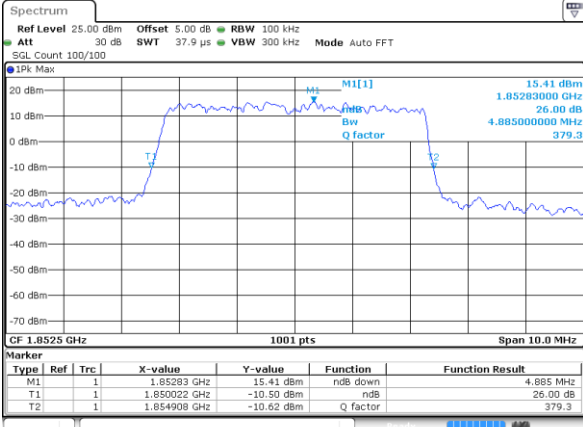

LTE Band 25

Lowest Channel / 3MHz / QPSK

Date: 7 AUG 2017 09:55:56

Lowest Channel / 3MHz / 16QAM

Date: 7 AUG 2017 09:55:45

Middle Channel / 3MHz / QPSK

Date: 7 AUG 2017 10:38:26

Middle Channel / 3MHz / 16QAM

Date: 7 AUG 2017 10:38:46

Highest Channel / 3MHz / QPSK

Date: 7 AUG 2017 10:39:30

Highest Channel / 3MHz / 16QAM

Date: 7 AUG 2017 10:39:07

LTE Band 25

Lowest Channel / 5MHz / QPSK

Date: 7 AUG 2017 11:36:32

Lowest Channel / 5MHz / 16QAM

Date: 7 AUG 2017 11:36:53

Middle Channel / 5MHz / QPSK

Date: 7 AUG 2017 11:37:36

Middle Channel / 5MHz / 16QAM

Date: 7 AUG 2017 11:37:14

Highest Channel / 5MHz / QPSK

Date: 7 AUG 2017 11:37:57