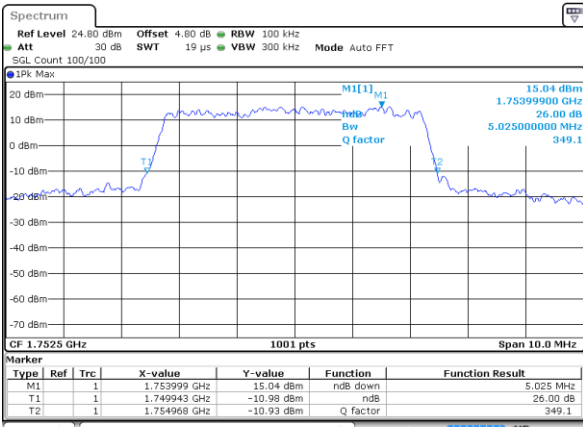

Date: 4 AUG 2017 19:29:51

Highest Channel / 3MHz / QPSK

Date: 4 AUG 2017 19:32:09

Highest Channel / 3MHz / 16QAM

Date: 4 AUG 2017 19:32:19

LTE Band 4

Lowest Channel / 5MHz / QPSK

Date: 4 AUG 2017 19:39:07

Lowest Channel / 5MHz / 16QAM

Date: 4 AUG 2017 19:39:17

Middle Channel / 5MHz / QPSK

Date: 4 AUG 2017 19:53:49

Middle Channel / 5MHz / 16QAM

Date: 4 AUG 2017 19:53:59

Highest Channel / 5MHz / QPSK

Date: 4 AUG 2017 19:56:18

Highest Channel / 5MHz / 16QAM

Date: 4 AUG 2017 19:56:28

LTE Band 4

Lowest Channel / 10MHz / QPSK

Date: 4 AUG 2017 20:03:16

Lowest Channel / 10MHz / 16QAM

Date: 4 AUG 2017 20:03:26

Middle Channel / 10MHz / QPSK