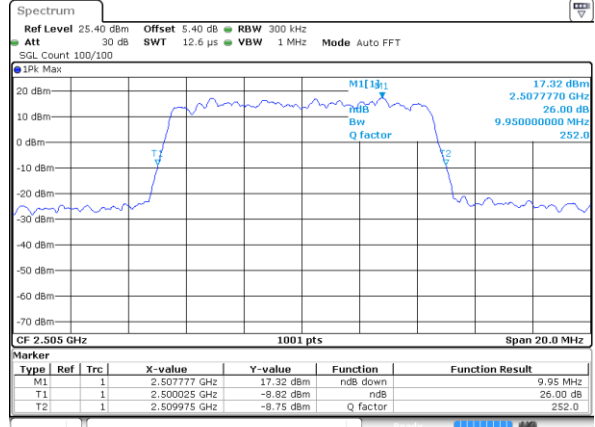

Date: 4 AUG 2017 20:45:41

LTE Band 7

Lowest Channel / 5MHz / QPSK

Date: 4 AUG 2017 21:28:06

Lowest Channel / 5MHz / 16QAM

Date: 4 AUG 2017 21:28:26

Middle Channel / 5MHz / QPSK

Date: 4 AUG 2017 21:29:06

Middle Channel / 5MHz / 16QAM

Date: 4 AUG 2017 21:28:46

Highest Channel / 5MHz / QPSK

Date: 4 AUG 2017 21:29:25

Highest Channel / 5MHz / 16QAM

Date: 4 AUG 2017 21:29:45

LTE Band 7

Lowest Channel / 10MHz / QPSK

Date: 4 AUG 2017 21:44:31

Lowest Channel / 10MHz / 16QAM

Date: 4 AUG 2017 21:44:51

Middle Channel / 10MHz / QPSK

Date: 4 AUG 2017 21:45:31

Middle Channel / 10MHz / 16QAM

Date: 4 AUG 2017 21:45:11

Highest Channel / 10MHz / QPSK