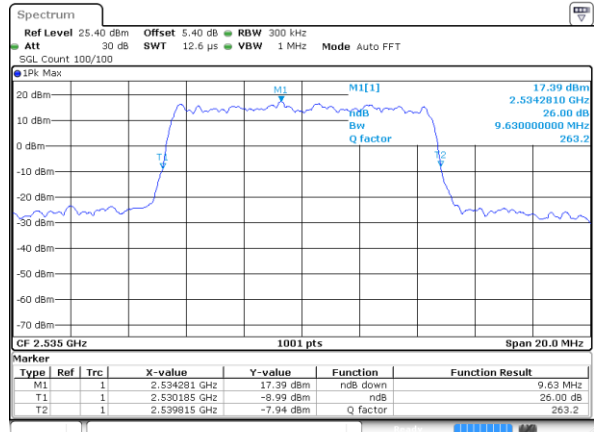

Middle Channel / 5MHz / 16QAM

Date: 4 AUG 2017 21:28:46

Highest Channel / 5MHz / QPSK

Date: 4 AUG 2017 21:29:25

Highest Channel / 5MHz / 16QAM

Date: 4 AUG 2017 21:29:45

LTE Band 7

Lowest Channel / 10MHz / QPSK

Date: 4 AUG 2017 21:44:31

Lowest Channel / 10MHz / 16QAM

Date: 4 AUG 2017 21:44:51

Middle Channel / 10MHz / QPSK

Date: 4 AUG 2017 21:45:31

Middle Channel / 10MHz / 16QAM

Date: 4 AUG 2017 21:45:11

Highest Channel / 10MHz / QPSK

Date: 4 AUG 2017 21:45:50

Highest Channel / 10MHz / 16QAM

Date: 4 AUG 2017 21:46:10

LTE Band 7

Lowest Channel / 15MHz / QPSK

Date: 4 AUG 2017 22:01:16

Lowest Channel / 15MHz / 16QAM

Date: 4 AUG 2017 22:00:56