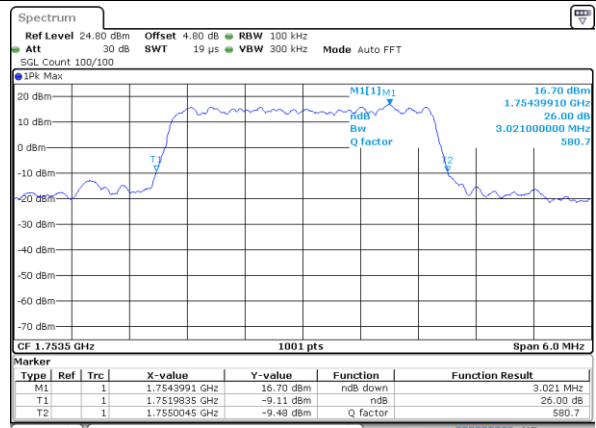

LTE Band 4

Lowest Channel / 3MHz / QPSK

Date: 4 AUG 2017 19:22:43

Lowest Channel / 3MHz / 16QAM

Date: 4 AUG 2017 19:22:53

Middle Channel / 3MHz / QPSK

Date: 4 AUG 2017 19:29:41

Middle Channel / 3MHz / 16QAM

Date: 4 AUG 2017 19:29:51

Highest Channel / 3MHz / QPSK

Date: 4 AUG 2017 19:32:09

Highest Channel / 3MHz / 16QAM

Date: 4 AUG 2017 19:32:19

LTE Band 4

Lowest Channel / 5MHz / QPSK

Date: 4 AUG 2017 19:39:07