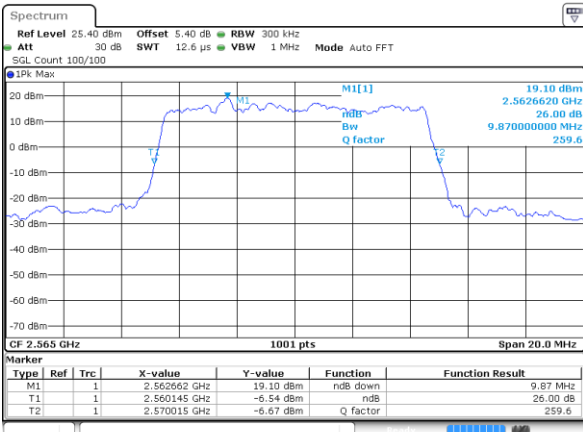

Middle Channel / 5MHz / 16QAM

Date: 4 AUG 2017 21:28:46

Highest Channel / 5MHz / QPSK

Date: 4 AUG 2017 21:29:25

Highest Channel / 5MHz / 16QAM

Date: 4 AUG 2017 21:29:45

LTE Band 7

Lowest Channel / 10MHz / QPSK

Date: 4 AUG 2017 21:44:31

Lowest Channel / 10MHz / 16QAM

Date: 4 AUG 2017 21:44:51

Middle Channel / 10MHz / QPSK

Date: 4 AUG 2017 21:45:31

Middle Channel / 10MHz / 16QAM

Date: 4 AUG 2017 21:45:11

Highest Channel / 10MHz / QPSK

Date: 4 AUG 2017 21:45:50

Highest Channel / 10MHz / 16QAM

Date: 4 AUG 2017 21:46:10

LTE Band 7

Lowest Channel / 15MHz / QPSK

Date: 4 AUG 2017 22:01:16

Lowest Channel / 15MHz / 16QAM

Date: 4 AUG 2017 22:00:56