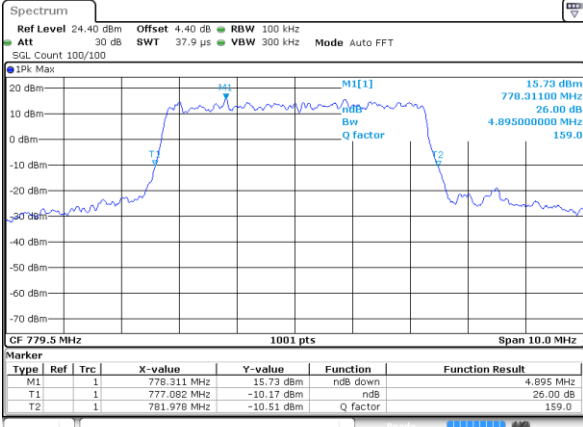

Highest Channel / 5MHz / QPSK

Date: 4 AUG 2017 21:49:34

Highest Channel / 5MHz / 16QAM

Date: 4 AUG 2017 21:49:23

LTE Band 12

Lowest Channel / 10MHz / QPSK

Date: 4 AUG 2017 22:07:20

Lowest Channel / 10MHz / 16QAM

Date: 4 AUG 2017 22:07:09

Middle Channel / 10MHz / QPSK

Date: 4 AUG 2017 22:06:47

Middle Channel / 10MHz / 16QAM

Date: 4 AUG 2017 22:06:58

Highest Channel / 10MHz / QPSK

Date: 4 AUG 2017 22:06:36

Highest Channel / 10MHz / 16QAM

Date: 4 AUG 2017 22:06:25

LTE Band 13

Lowest Channel / 5MHz / QPSK

Date: 7 AUG 2017 09:14:02

Lowest Channel / 5MHz / 16QAM

Date: 7 AUG 2017 09:14:12

Middle Channel / 5MHz / QPSK

Date: 7 AUG 2017 09:23:10