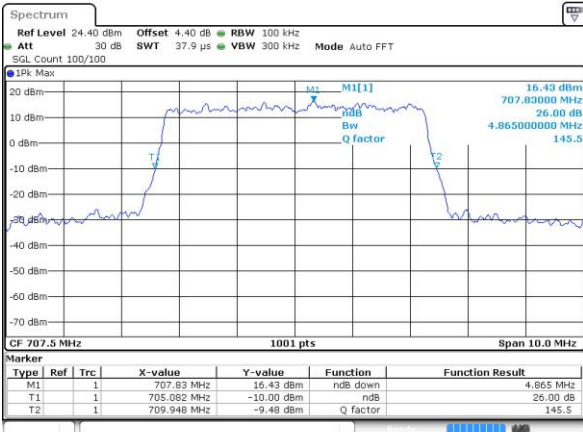

Date: 4 AUG 2017 21:32:43

Middle Channel / 3MHz / 16QAM

Date: 4 AUG 2017 21:32:54

Highest Channel / 3MHz / QPSK

Date: 4 AUG 2017 21:32:32

Highest Channel / 3MHz / 16QAM

Date: 4 AUG 2017 21:32:21

LTE Band 12

Lowest Channel / 5MHz / QPSK

Date: 4 AUG 2017 21:50:18

Lowest Channel / 5MHz / 16QAM

Date: 4 AUG 2017 21:50:07

Middle Channel / 5MHz / QPSK

Date: 4 AUG 2017 21:49:45

Middle Channel / 5MHz / 16QAM

Date: 4 AUG 2017 21:49:56

Highest Channel / 5MHz / QPSK

Date: 4 AUG 2017 21:49:34

Highest Channel / 5MHz / 16QAM

Date: 4 AUG 2017 21:49:23

LTE Band 12

Lowest Channel / 10MHz / QPSK

Date: 4 AUG 2017 22:07:20

Lowest Channel / 10MHz / 16QAM