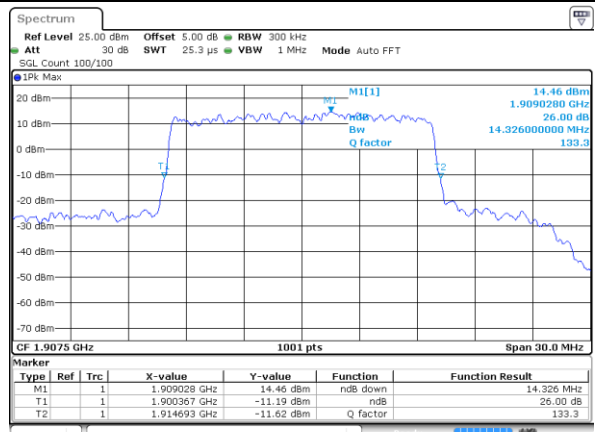

Date: 7 AUG 2017 11:39:43

Middle Channel / 10MHz / 16QAM

Date: 7 AUG 2017 11:39:22

Highest Channel / 10MHz / QPSK

Date: 7 AUG 2017 11:40:04

Highest Channel / 10MHz / 16QAM

Date: 7 AUG 2017 11:40:25

LTE Band 25

Lowest Channel / 15MHz / QPSK

Date: 7 AUG 2017 11:40:46

Lowest Channel / 15MHz / 16QAM

Date: 7 AUG 2017 11:41:08

Middle Channel / 15MHz / QPSK

Date: 7 AUG 2017 11:41:50

Middle Channel / 15MHz / 16QAM

Date: 7 AUG 2017 11:41:29

Highest Channel / 15MHz / QPSK

Date: 7 AUG 2017 11:42:12

Highest Channel / 15MHz / 16QAM

Date: 7 AUG 2017 11:42:33

LTE Band 25

Lowest Channel / 20MHz / QPSK

Date: 7 AUG 2017 12:11:01

Lowest Channel / 20MHz / 16QAM