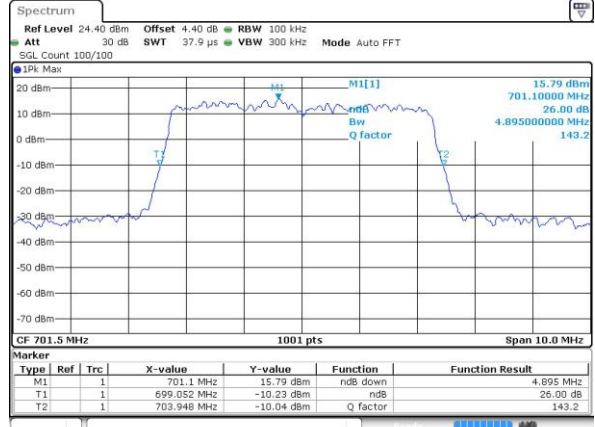

Lowest Channel / 5MHz / 16QAM

Date: 4 AUG 2017 21:50:07