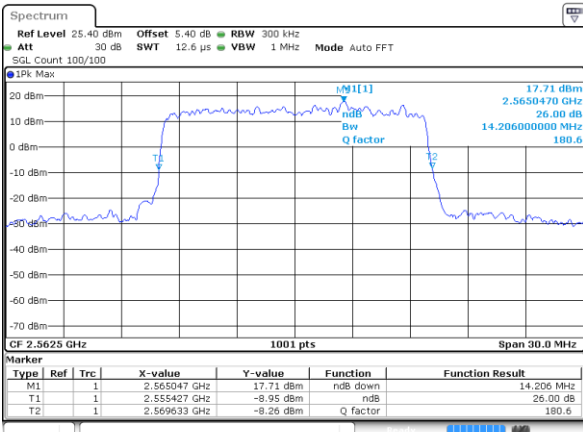

Middle Channel / 15MHz / QPSK

Date: 4 AUG 2017 22:01:36

Middle Channel / 15MHz / 16QAM

Date: 4 AUG 2017 22:01:56

Highest Channel / 15MHz / QPSK

Date: 4 AUG 2017 22:02:36

Highest Channel / 15MHz / 16QAM

Date: 4 AUG 2017 22:02:16

LTE Band 7

Lowest Channel / 20MHz / QPSK

Date: 4 AUG 2017 22:21:03

Lowest Channel / 20MHz / 16QAM

Date: 4 AUG 2017 22:20:44

Middle Channel / 20MHz / QPSK

Date: 4 AUG 2017 22:21:23

Middle Channel / 20MHz / 16QAM