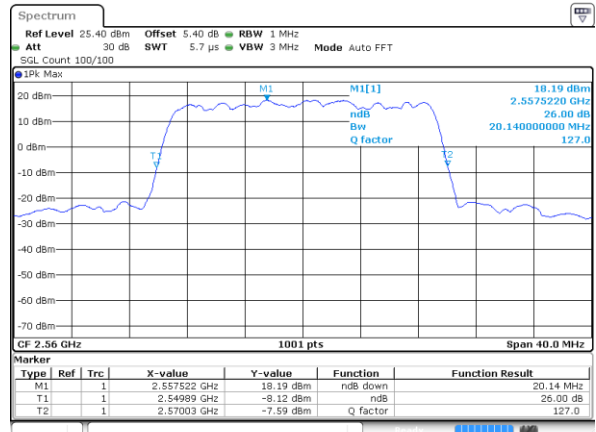

LTE Band 7

Lowest Channel / 20MHz / QPSK

Date: 4 AUG 2017 22:21:03

Lowest Channel / 20MHz / 16QAM

Date: 4 AUG 2017 22:20:44

Middle Channel / 20MHz / QPSK

Date: 4 AUG 2017 22:21:23

Middle Channel / 20MHz / 16QAM

Date: 4 AUG 2017 22:21:43

Highest Channel / 20MHz / QPSK

Date: 4 AUG 2017 22:22:23

Highest Channel / 20MHz / 16QAM

Date: 4 AUG 2017 22:22:03

LTE Band 12

Lowest Channel / 1.4MHz / QPSK

Date: 4 AUG 2017 21:16:12