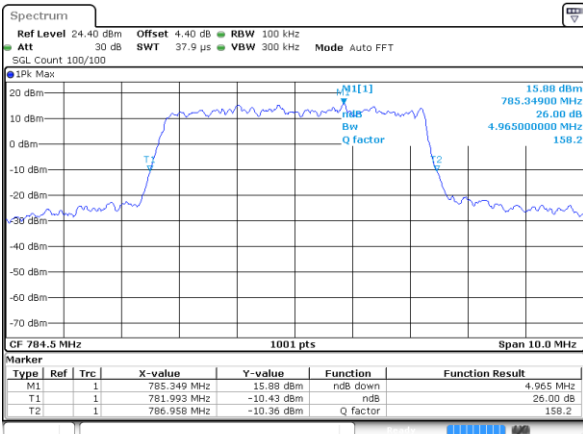

Date: 4 AUG 2017 22:06:25

LTE Band 13

Lowest Channel / 5MHz / QPSK

Date: 7 AUG 2017 09:14:02

Lowest Channel / 5MHz / 16QAM

Date: 7 AUG 2017 09:14:12

Middle Channel / 5MHz / QPSK

Date: 7 AUG 2017 09:23:10

Middle Channel / 5MHz / 16QAM

Date: 7 AUG 2017 09:23:20

Highest Channel / 5MHz / QPSK

Date: 7 AUG 2017 09:25:11

Highest Channel / 5MHz / 16QAM

Date: 7 AUG 2017 09:25:40

LTE Band 13

Middle Channel / 10MHz / QPSK