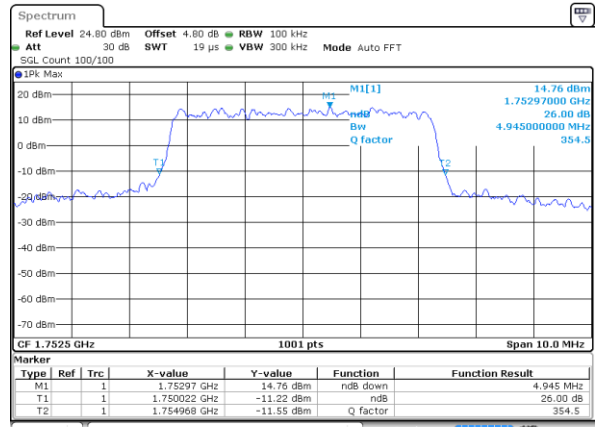

Date: 4 AUG 2017 19:29:51

Highest Channel / 3MHz / QPSK

Date: 4 AUG 2017 19:32:09

Highest Channel / 3MHz / 16QAM

Date: 4 AUG 2017 19:32:19

LTE Band 4

Lowest Channel / 5MHz / QPSK

Date: 4 AUG 2017 19:39:07

Lowest Channel / 5MHz / 16QAM

Date: 4 AUG 2017 19:39:17

Middle Channel / 5MHz / QPSK

Date: 4 AUG 2017 19:53:49

Middle Channel / 5MHz / 16QAM

Date: 4 AUG 2017 19:53:59

Highest Channel / 5MHz / QPSK

Date: 4 AUG 2017 19:56:18

Highest Channel / 5MHz / 16QAM

Date: 4 AUG 2017 19:56:28

LTE Band 4

Lowest Channel / 10MHz / QPSK

Date: 4 AUG 2017 20:03:16

Lowest Channel / 10MHz / 16QAM

Date: 4 AUG 2017 20:03:26

Middle Channel / 10MHz / QPSK