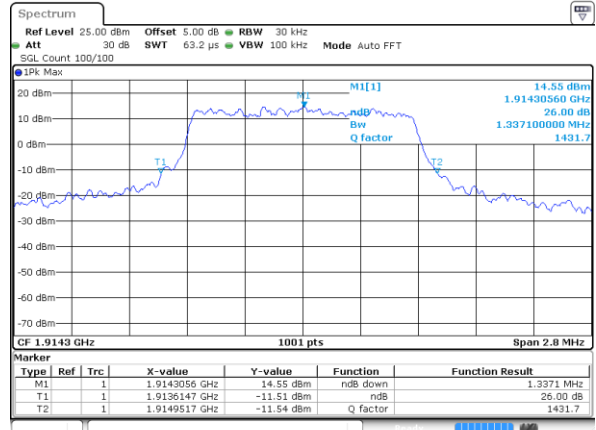

Date: 7 AUG 2017 09:36:46

Middle Channel / 10MHz / 16QAM

Date: 7 AUG 2017 09:36:35

LTE Band 25

Lowest Channel / 1.4MHz / QPSK

Date: 7 AUG 2017 10:10:05

Lowest Channel / 1.4MHz / 16QAM

Date: 7 AUG 2017 10:10:28

Middle Channel / 1.4MHz / QPSK

Date: 7 AUG 2017 10:11:09

Middle Channel / 1.4MHz / 16QAM

Date: 7 AUG 2017 10:10:48

Highest Channel / 1.4MHz / QPSK

Date: 7 AUG 2017 10:11:28

Highest Channel / 1.4MHz / 16QAM

Date: 7 AUG 2017 10:11:50

LTE Band 25

Lowest Channel / 3MHz / QPSK

Date: 7 AUG 2017 09:55:56

Lowest Channel / 3MHz / 16QAM

Date: 7 AUG 2017 09:55:45

Middle Channel / 3MHz / QPSK

Date: 7 AUG 2017 10:38:26

Middle Channel / 3MHz / 16QAM

Date: 7 AUG 2017 10:38:46

Highest Channel / 3MHz / QPSK

Date: 7 AUG 2017 10:39:30

Highest Channel / 3MHz / 16QAM

Date: 7 AUG 2017 10:39:07

LTE Band 25

Lowest Channel / 5MHz / QPSK

Date: 7 AUG 2017 11:36:32