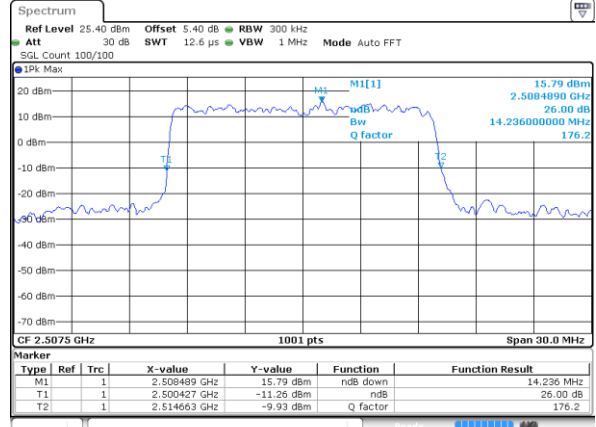

Date: 4 AUG 2017 21:45:50

Highest Channel / 10MHz / 16QAM

Date: 4 AUG 2017 21:46:10

LTE Band 7

Lowest Channel / 15MHz / QPSK

Date: 4 AUG 2017 22:01:16

Lowest Channel / 15MHz / 16QAM

Date: 4 AUG 2017 22:00:56