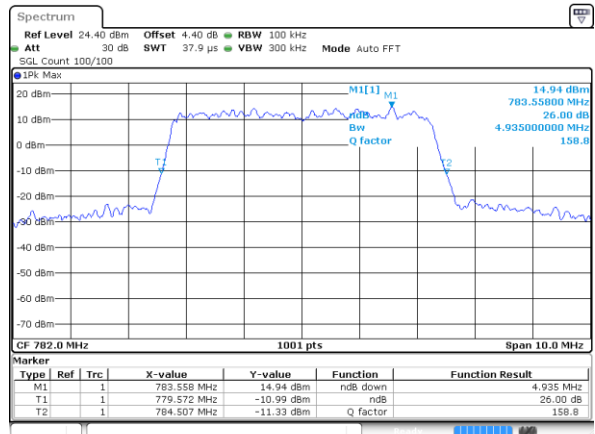

Date: 4 AUG 2017 22:06:25

LTE Band 13

Lowest Channel / 5MHz / QPSK

Date: 7 AUG 2017 09:14:02

Lowest Channel / 5MHz / 16QAM

Date: 7 AUG 2017 09:14:12

Middle Channel / 5MHz / QPSK

Date: 7 AUG 2017 09:23:10

Middle Channel / 5MHz / 16QAM

Date: 7 AUG 2017 09:23:20

Highest Channel / 5MHz / QPSK

Date: 7 AUG 2017 09:25:11

Highest Channel / 5MHz / 16QAM

Date: 7 AUG 2017 09:25:40

LTE Band 13

Middle Channel / 10MHz / QPSK