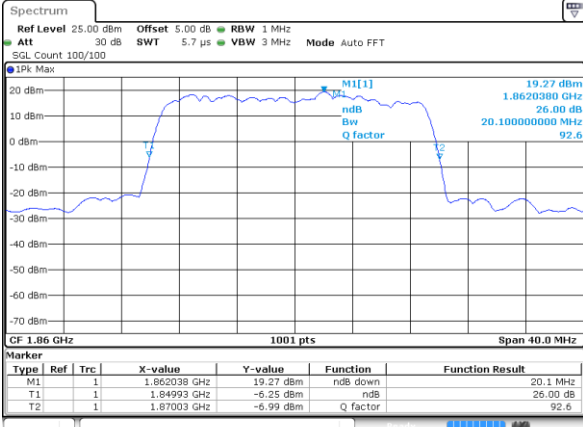

Highest Channel / 15MHz / QPSK

Date: 7 AUG 2017 11:42:12

Highest Channel / 15MHz / 16QAM

Date: 7 AUG 2017 11:42:33

LTE Band 25

Lowest Channel / 20MHz / QPSK

Date: 7 AUG 2017 12:11:01

Lowest Channel / 20MHz / 16QAM