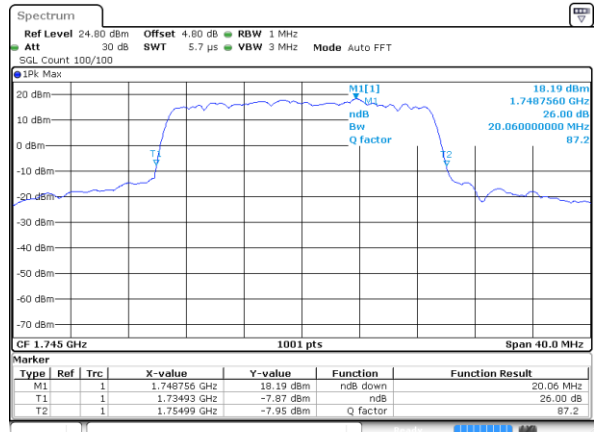

Highest Channel / 15MHz / QPSK

Date: 4 AUG 2017 20:29:07

Highest Channel / 15MHz / 16QAM

Date: 4 AUG 2017 20:29:17

LTE Band 4

Lowest Channel / 20MHz / QPSK

Date: 4 AUG 2017 20:36:05

Lowest Channel / 20MHz / 16QAM

Date: 4 AUG 2017 20:36:15

Middle Channel / 20MHz / QPSK

Date: 4 AUG 2017 20:43:03

Middle Channel / 20MHz / 16QAM

Date: 4 AUG 2017 20:43:13

Highest Channel / 20MHz / QPSK

Date: 4 AUG 2017 20:45:31

Highest Channel / 20MHz / 16QAM

Date: 4 AUG 2017 20:45:41

LTE Band 7

Lowest Channel / 5MHz / QPSK

Date: 4 AUG 2017 21:28:06

Lowest Channel / 5MHz / 16QAM

Date: 4 AUG 2017 21:28:26

Middle Channel / 5MHz / QPSK

Date: 4 AUG 2017 21:29:06