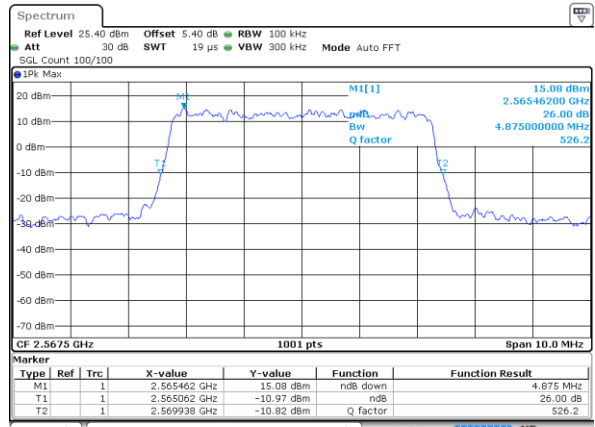

Date: 4 AUG 2017 20:45:41

LTE Band 7

Lowest Channel / 5MHz / QPSK

Date: 4 AUG 2017 21:28:06

Lowest Channel / 5MHz / 16QAM

Date: 4 AUG 2017 21:28:26

Middle Channel / 5MHz / QPSK

Date: 4 AUG 2017 21:29:06

Middle Channel / 5MHz / 16QAM

Date: 4 AUG 2017 21:28:46

Highest Channel / 5MHz / QPSK

Date: 4 AUG 2017 21:29:25

Highest Channel / 5MHz / 16QAM

Date: 4 AUG 2017 21:29:45

LTE Band 7

Lowest Channel / 10MHz / QPSK