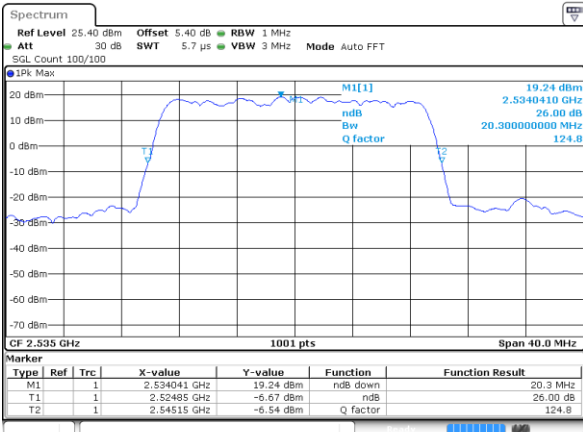

LTE Band 7

Lowest Channel / 20MHz / QPSK

Date: 4 AUG 2017 22:21:03

Lowest Channel / 20MHz / 16QAM

Date: 4 AUG 2017 22:20:44

Middle Channel / 20MHz / QPSK

Date: 4 AUG 2017 22:21:23

Middle Channel / 20MHz / 16QAM

Date: 4 AUG 2017 22:21:43

Highest Channel / 20MHz / QPSK

Date: 4 AUG 2017 22:22:23

Highest Channel / 20MHz / 16QAM

Date: 4 AUG 2017 22:22:03

LTE Band 12

Lowest Channel / 1.4MHz / QPSK

Date: 4 AUG 2017 21:16:12