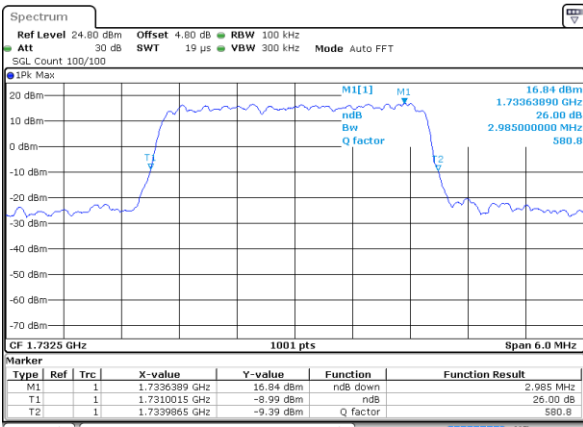

LTE Band 4

Lowest Channel / 3MHz / QPSK

Date: 4 AUG 2017 19:22:43

Lowest Channel / 3MHz / 16QAM

Date: 4 AUG 2017 19:22:53

Middle Channel / 3MHz / QPSK

Date: 4 AUG 2017 19:29:41

Middle Channel / 3MHz / 16QAM

Date: 4 AUG 2017 19:29:51

Highest Channel / 3MHz / QPSK

Date: 4 AUG 2017 19:32:09

Highest Channel / 3MHz / 16QAM

Date: 4 AUG 2017 19:32:19

LTE Band 4

Lowest Channel / 5MHz / QPSK

Date: 4 AUG 2017 19:39:07