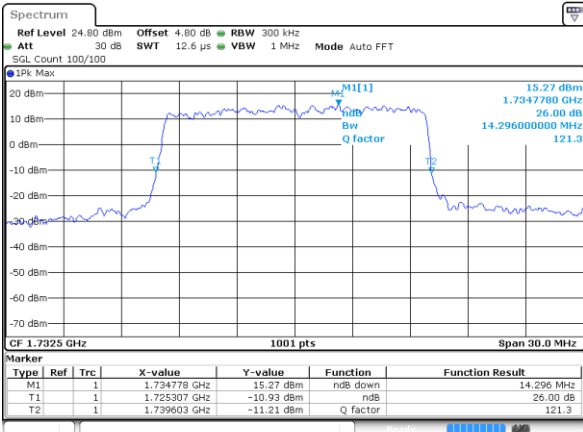

Date: 4 AUG 2017 20:10:14

Middle Channel / 10MHz / 16QAM

Date: 4 AUG 2017 20:10:24

Highest Channel / 10MHz / QPSK

Date: 4 AUG 2017 20:12:42

Highest Channel / 10MHz / 16QAM

Date: 4 AUG 2017 20:12:52

LTE Band 4

Lowest Channel / 15MHz / QPSK

Date: 4 AUG 2017 20:19:40

Lowest Channel / 15MHz / 16QAM

Date: 4 AUG 2017 20:19:50

Middle Channel / 15MHz / QPSK

Date: 4 AUG 2017 20:26:38

Middle Channel / 15MHz / 16QAM

Date: 4 AUG 2017 20:26:48

Highest Channel / 15MHz / QPSK

Date: 4 AUG 2017 20:29:07

Highest Channel / 15MHz / 16QAM

Date: 4 AUG 2017 20:29:17

LTE Band 4

Lowest Channel / 20MHz / QPSK

Date: 4 AUG 2017 20:36:05

Lowest Channel / 20MHz / 16QAM