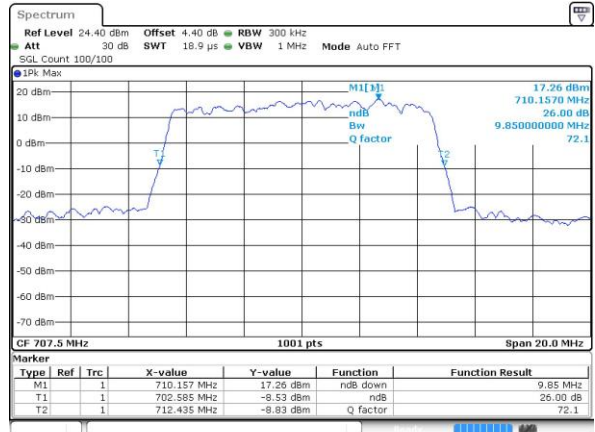

Middle Channel / 10MHz / 16QAM

Date: 4 AUG 2017 22:06:58