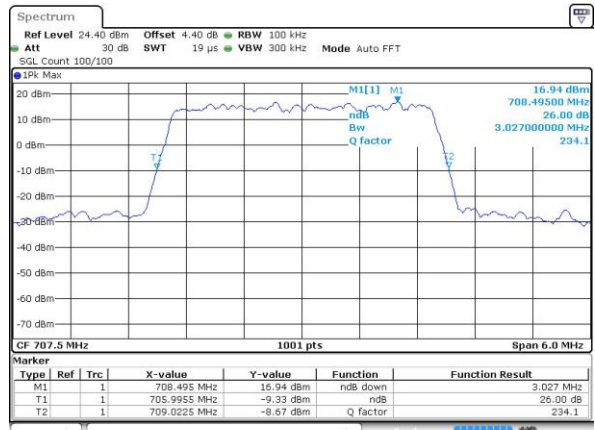

Highest Channel / 1.4MHz / 16QAM

Date: 4 AUG 2017 21:15:17

LTE Band 12

Lowest Channel / 3MHz / QPSK

Date: 4 AUG 2017 21:33:16

Lowest Channel / 3MHz / 16QAM

Date: 4 AUG 2017 21:33:05

Middle Channel / 3MHz / QPSK

Date: 4 AUG 2017 21:32:43

Middle Channel / 3MHz / 16QAM

Date: 4 AUG 2017 21:32:54

Highest Channel / 3MHz / QPSK

Date: 4 AUG 2017 21:32:32

Highest Channel / 3MHz / 16QAM

Date: 4 AUG 2017 21:32:21

LTE Band 12