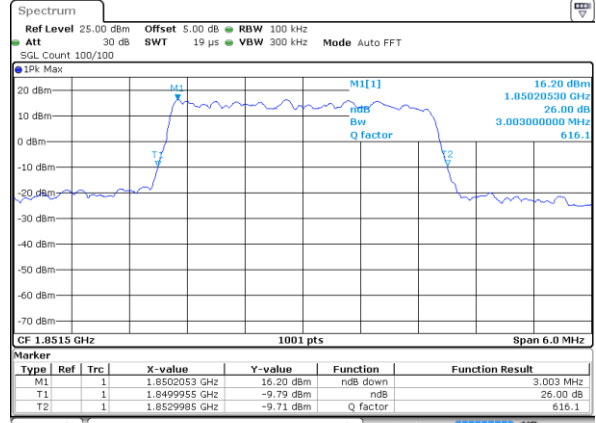

Date: 7 AUG 2017 09:36:46

Middle Channel / 10MHz / 16QAM

Date: 7 AUG 2017 09:36:35

LTE Band 25

Lowest Channel / 1.4MHz / QPSK

Date: 7 AUG 2017 10:10:05

Lowest Channel / 1.4MHz / 16QAM

Date: 7 AUG 2017 10:10:28

Middle Channel / 1.4MHz / QPSK

Date: 7 AUG 2017 10:11:09

Middle Channel / 1.4MHz / 16QAM

Date: 7 AUG 2017 10:10:48

Highest Channel / 1.4MHz / QPSK

Date: 7 AUG 2017 10:11:28

Highest Channel / 1.4MHz / 16QAM

Date: 7 AUG 2017 10:11:50

LTE Band 25

Lowest Channel / 3MHz / QPSK

Date: 7 AUG 2017 09:55:56

Lowest Channel / 3MHz / 16QAM

Date: 7 AUG 2017 09:55:45

Middle Channel / 3MHz / QPSK

Date: 7 AUG 2017 10:38:26

Middle Channel / 3MHz / 16QAM

Date: 7 AUG 2017 10:38:46

Highest Channel / 3MHz / QPSK

Date: 7 AUG 2017 10:39:30

Highest Channel / 3MHz / 16QAM

Date: 7 AUG 2017 10:39:07

LTE Band 25

Lowest Channel / 5MHz / QPSK

Date: 7 AUG 2017 11:36:32