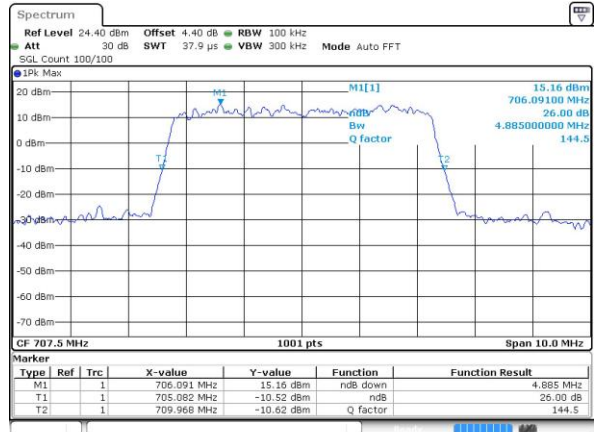

Date: 4 AUG 2017 21:32:43

Middle Channel / 3MHz / 16QAM

Date: 4 AUG 2017 21:32:54

Highest Channel / 3MHz / QPSK

Date: 4 AUG 2017 21:32:32

Highest Channel / 3MHz / 16QAM

Date: 4 AUG 2017 21:32:21

LTE Band 12

Lowest Channel / 5MHz / QPSK

Date: 4 AUG 2017 21:50:18

Lowest Channel / 5MHz / 16QAM

Date: 4 AUG 2017 21:50:07

Middle Channel / 5MHz / QPSK

Date: 4 AUG 2017 21:49:45

Middle Channel / 5MHz / 16QAM

Date: 4 AUG 2017 21:49:56

Highest Channel / 5MHz / QPSK

Date: 4 AUG 2017 21:49:34

Highest Channel / 5MHz / 16QAM

Date: 4 AUG 2017 21:49:23

LTE Band 12

Lowest Channel / 10MHz / QPSK

Date: 4 AUG 2017 22:07:20

Lowest Channel / 10MHz / 16QAM