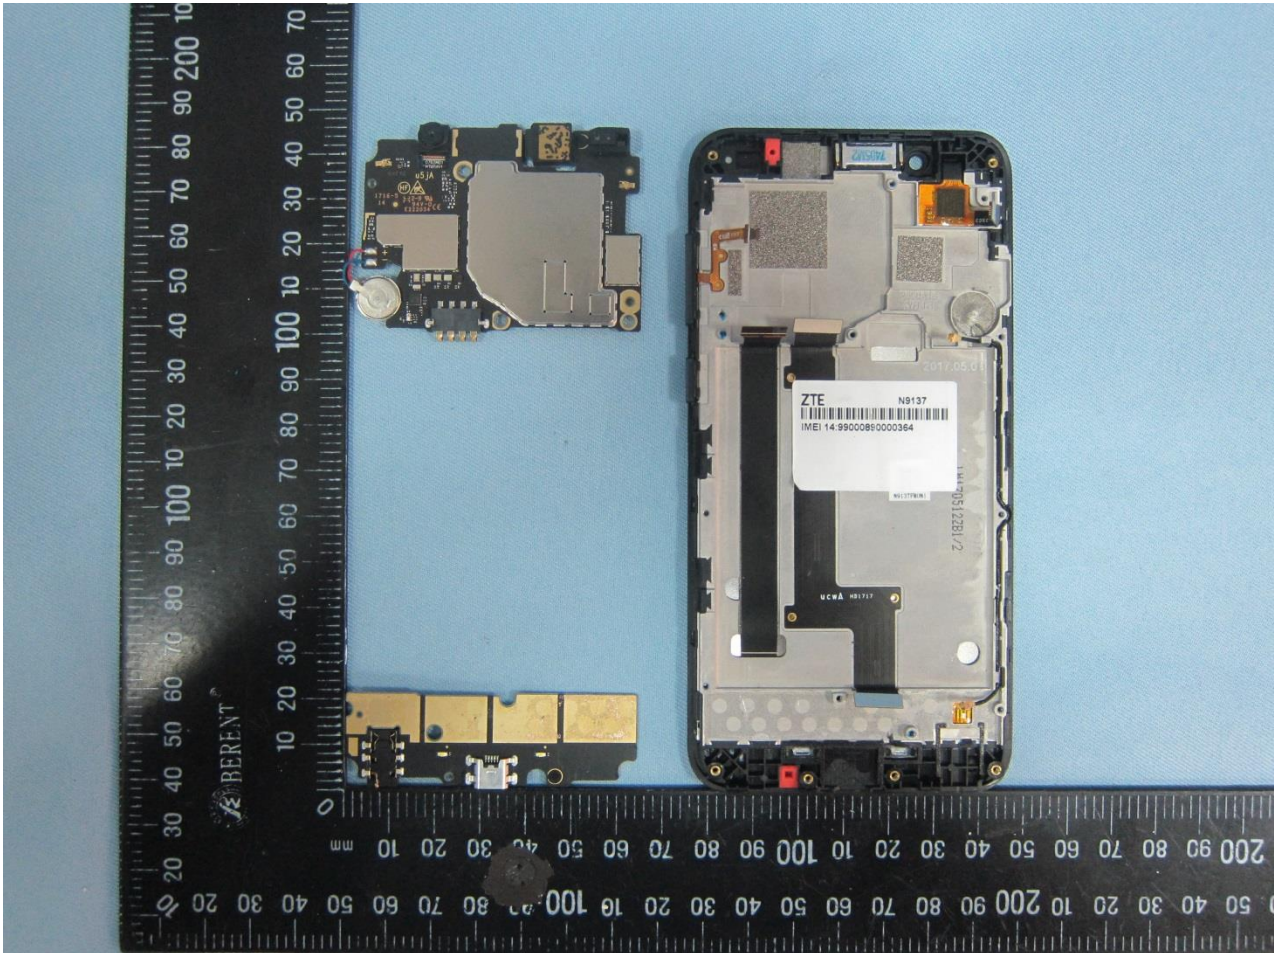

3. Internal Photograph of EUT

Brand Name: ZTE / Model Name: N9137

Brand Name: ZTE / Model Name: N9137

Brand Name: ZTE / Model Name: N9137

Brand Name: ZTE / Model Name: N9137

Brand Name: ZTE / Model Name: N9137

Brand Name: ZTE / Model Name: N9137

Brand Name: ZTE / Model Name: N9137

Brand Name: ZTE / Model Name: N9137

Brand Name: ZTE / Model Name: N9137

Brand Name: ZTE / Model Name: N9137

Brand Name: ZTE / Model Name: N9137