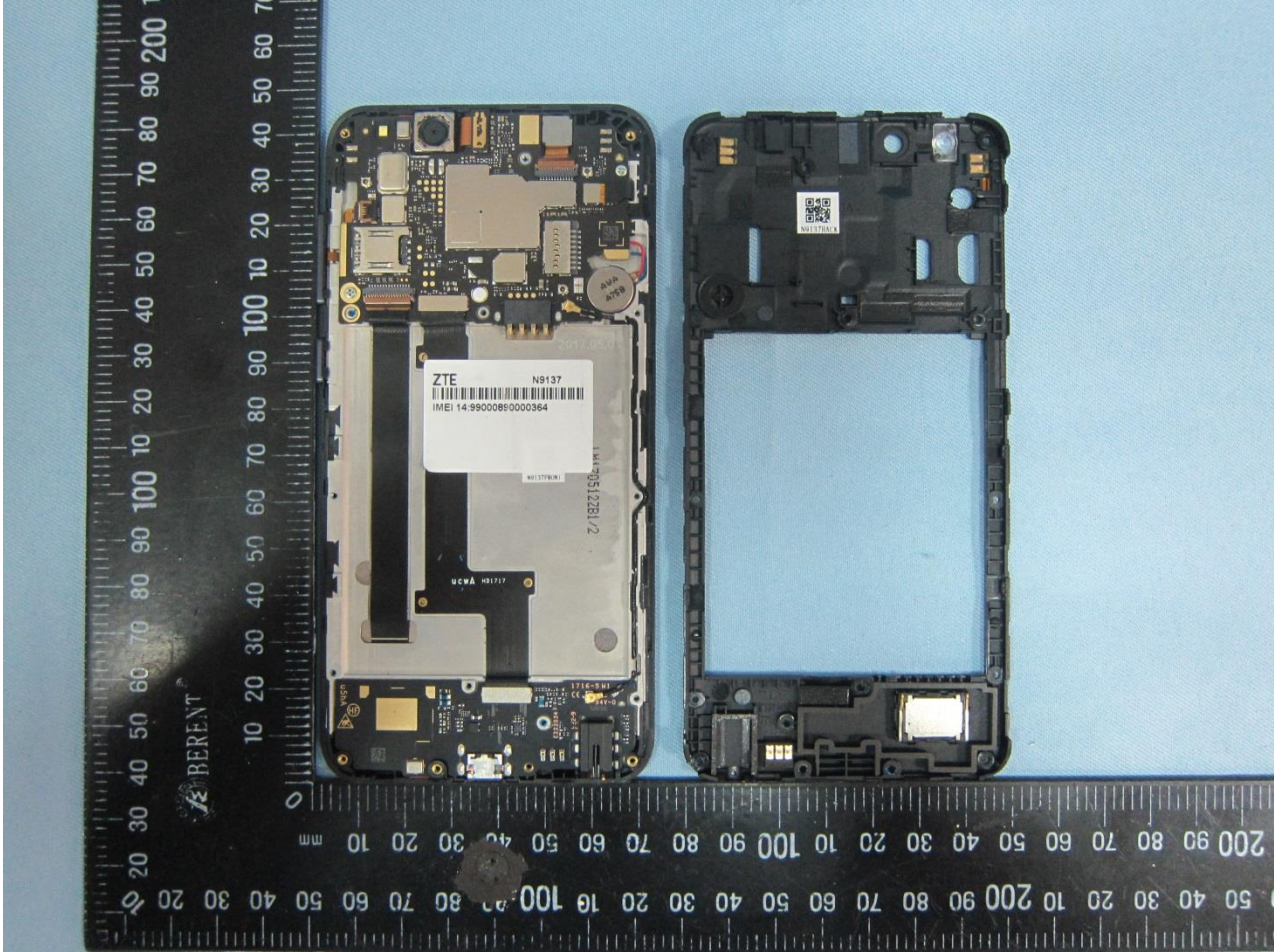

3. Internal Photograph of EUT

Brand Name: ZTE / Model Name: N9137

Brand Name: ZTE / Model Name: N9137

Brand Name: ZTE / Model Name: N9137

Brand Name: ZTE / Model Name: N9137

Brand Name: ZTE / Model Name: N9137

Brand Name: ZTE / Model Name: N9137

Brand Name: ZTE / Model Name: N9137

Brand Name: ZTE / Model Name: N9137

Brand Name: ZTE / Model Name: N9137

Brand Name: ZTE / Model Name: N9137

Brand Name: ZTE / Model Name: N9137