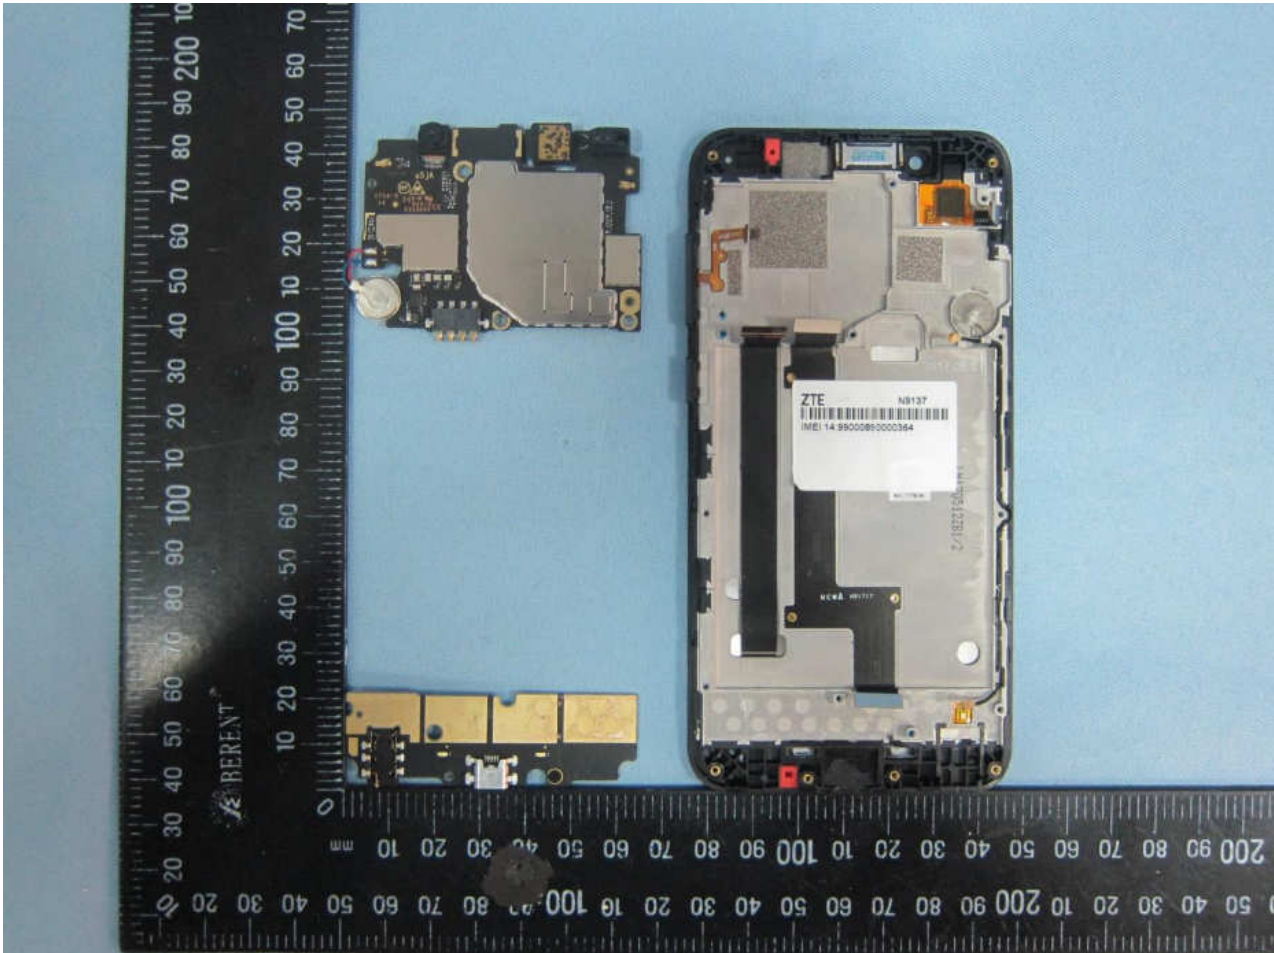

### 3. Internal Photograph of EUT

Brand Name: ZTE / Model Name: N9137

Brand Name: ZTE / Model Name: N9137

Brand Name: ZTE / Model Name: N9137

Brand Name: ZTE / Model Name: N9137

Brand Name: ZTE / Model Name: N9137

Brand Name: ZTE / Model Name: N9137

Brand Name: ZTE / Model Name: N9137

Brand Name: ZTE / Model Name: N9137

Brand Name: ZTE / Model Name: N9137

Brand Name: ZTE / Model Name: N9137

Brand Name: ZTE / Model Name: N9137