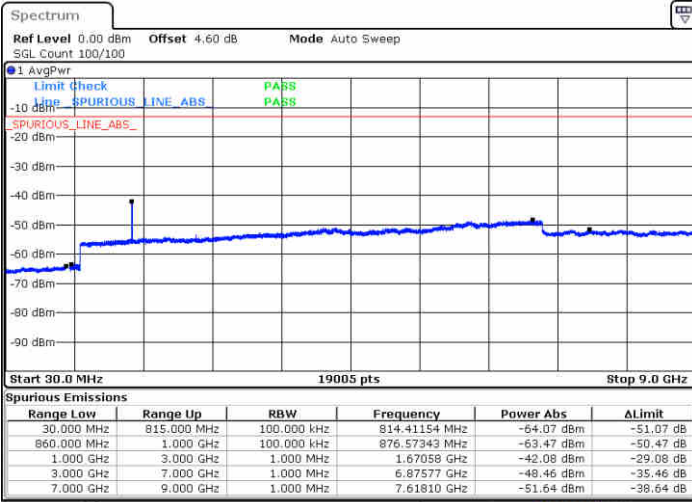

Lowest Channel / 16QAM

Date: 15 JUN 2017 14:58:56

Date: 15 JUN 2017 14:59:51

Middle Channel / QPSK

Middle Channel / 16QAM

Date: 15 JUN 2017 15:01:28

Date: 15 JUN 2017 15:02:23

LTE Band 5 / 1.4MHz

Highest Channel / QPSK

Highest Channel / 16QAM

Date: 15 JUN 2017 15:10:34

Date: 15 JUN 2017 15:11:29

LTE Band 5 / 3MHz

Lowest Channel / QPSK

Lowest Channel / 16QAM

Date: 15 JUN 2017 15:19:38

Date: 15 JUN 2017 15:20:33

LTE Band 5 / 3MHz

Middle Channel / QPSK

Middle Channel / 16QAM

Date: 15 JUN 2017 15:22:11

Date: 15 JUN 2017 15:23:06

Highest Channel / QPSK

Highest Channel / 16QAM