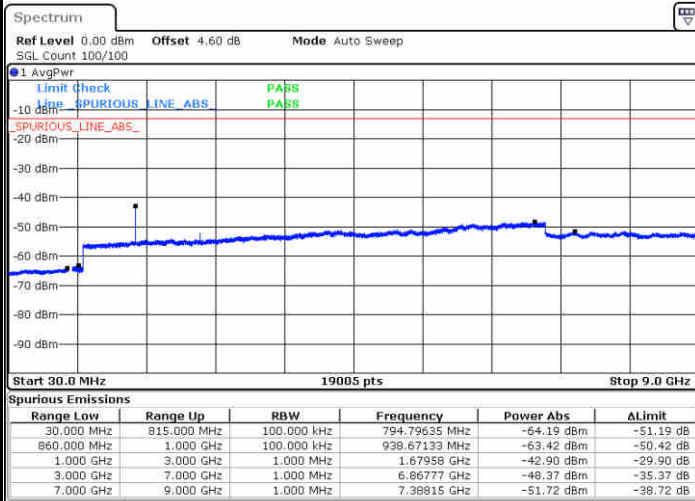

Middle Channel / 16QAM

Date: 15 JUN 2017 15:42:53

Date: 15 JUN 2017 15:43:48

LTE Band 5 / 5MHz

Highest Channel / QPSK

Date: 15 JUN 2017 15:51:58

Highest Channel / 16QAM

Date: 15 JUN 2017 15:52:53

LTE Band 5 / 10MHz

Lowest Channel / QPSK

Date: 15 JUN 2017 16:01:02

Lowest Channel / 16QAM

Date: 15 JUN 2017 16:01:57

LTE Band 5 / 10MHz

Middle Channel / QPSK

Middle Channel / 16QAM

Date: 15 JUN 2017 16:03:35

Date: 15 JUN 2017 16:04:30

Highest Channel / QPSK

Highest Channel / 16QAM

Date: 15 JUN 2017 16:12:41

Date: 15 JUN 2017 16:13:36

LTE Band 12 / 1.4MHz

Lowest Channel / QPSK