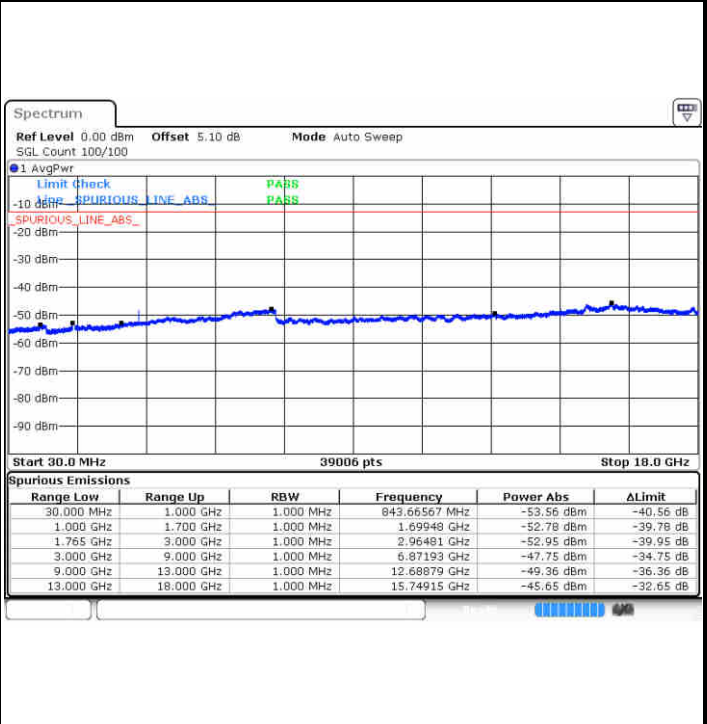

LTE Band 4 / 3MHz

Lowest Channel / QPSK

Lowest Channel / 16QAM

**LTE Band 4 / 5MHz**

**Lowest Channel / QPSK**

**Lowest Channel / 16QAM**

**Middle Channel / QPSK**

**Middle Channel / 16QAM**

LTE Band 4 / 5MHz

Highest Channel / QPSK

Highest Channel / 16QAM

LTE Band 4 / 10MHz

Lowest Channel / QPSK

Lowest Channel / 16QAM

LTE Band 4 / 15MHz

Lowest Channel / QPSK

Lowest Channel / 16QAM

Middle Channel / QPSK

Middle Channel / 16QAM

LTE Band 4 / 15MHz

Highest Channel / QPSK

Highest Channel / 16QAM

LTE Band 4 / 20MHz

Lowest Channel / QPSK

Lowest Channel / 16QAM

**LTE Band 4 / 20MHz**

**Middle Channel / QPSK**

**Middle Channel / 16QAM**

**Highest Channel / QPSK**

**Highest Channel / 16QAM**

LTE Band 5 / 1.4MHz

Lowest Channel / QPSK