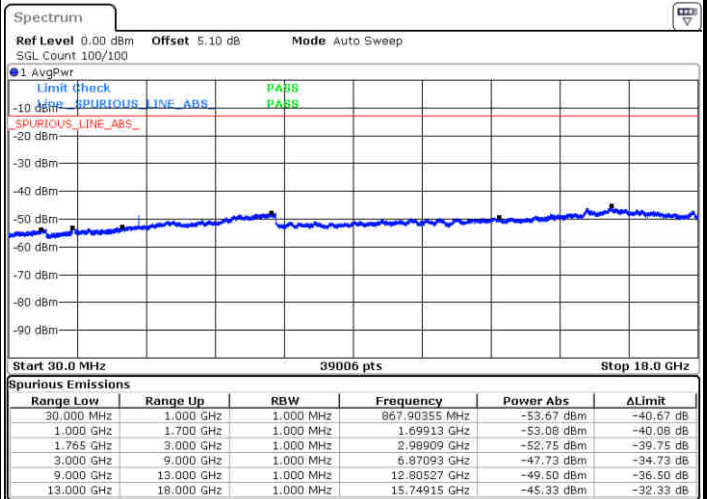

LTE Band 4 / 1.4MHz

Lowest Channel / QPSK

Lowest Channel / 16QAM

Middle Channel / QPSK

Middle Channel / 16QAM

LTE Band 4 / 1.4MHz

Highest Channel / QPSK

Highest Channel / 16QAM

LTE Band 4 / 3MHz

Lowest Channel / QPSK

Lowest Channel / 16QAM

**LTE Band 4 / 5MHz**

**Lowest Channel / QPSK**

**Lowest Channel / 16QAM**

**Middle Channel / QPSK**

**Middle Channel / 16QAM**

LTE Band 4 / 5MHz

Highest Channel / QPSK

Highest Channel / 16QAM

LTE Band 4 / 10MHz

Lowest Channel / QPSK

Lowest Channel / 16QAM

LTE Band 4 / 15MHz

Lowest Channel / QPSK