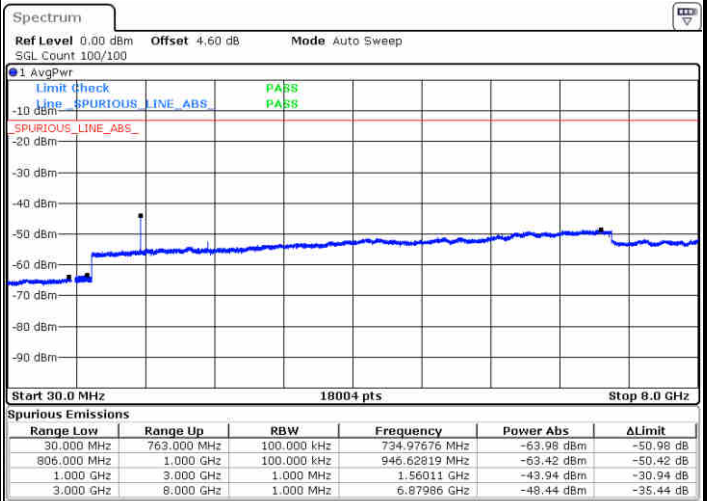

Date: 16 JUN 2017 10:43:45

Date: 16 JUN 2017 10:42:49

Highest Channel / QPSK

Highest Channel / 16QAM

Date: 16 JUN 2017 10:44:40

Date: 16 JUN 2017 10:45:35

LTE Band 13 / 5MHz

Lowest Channel / QPSK

Lowest Channel / 16QAM

Date: 16 JUN 2017 18:16:04

Date: 16 JUN 2017 18:15:10

Middle Channel / QPSK

Middle Channel / 16QAM

Date: 16 JUN 2017 18:17:41

Date: 16 JUN 2017 18:18:36

LTE Band 13 / 5MHz

Highest Channel / QPSK

Date: 16 JUN 2017 18:27:41

Highest Channel / 16QAM

Date: 16 JUN 2017 18:28:46

LTE Band 13 / 10MHz

Middle Channel / QPSK

Date: 16 JUN 2017 18:28:36

Middle Channel / 16QAM