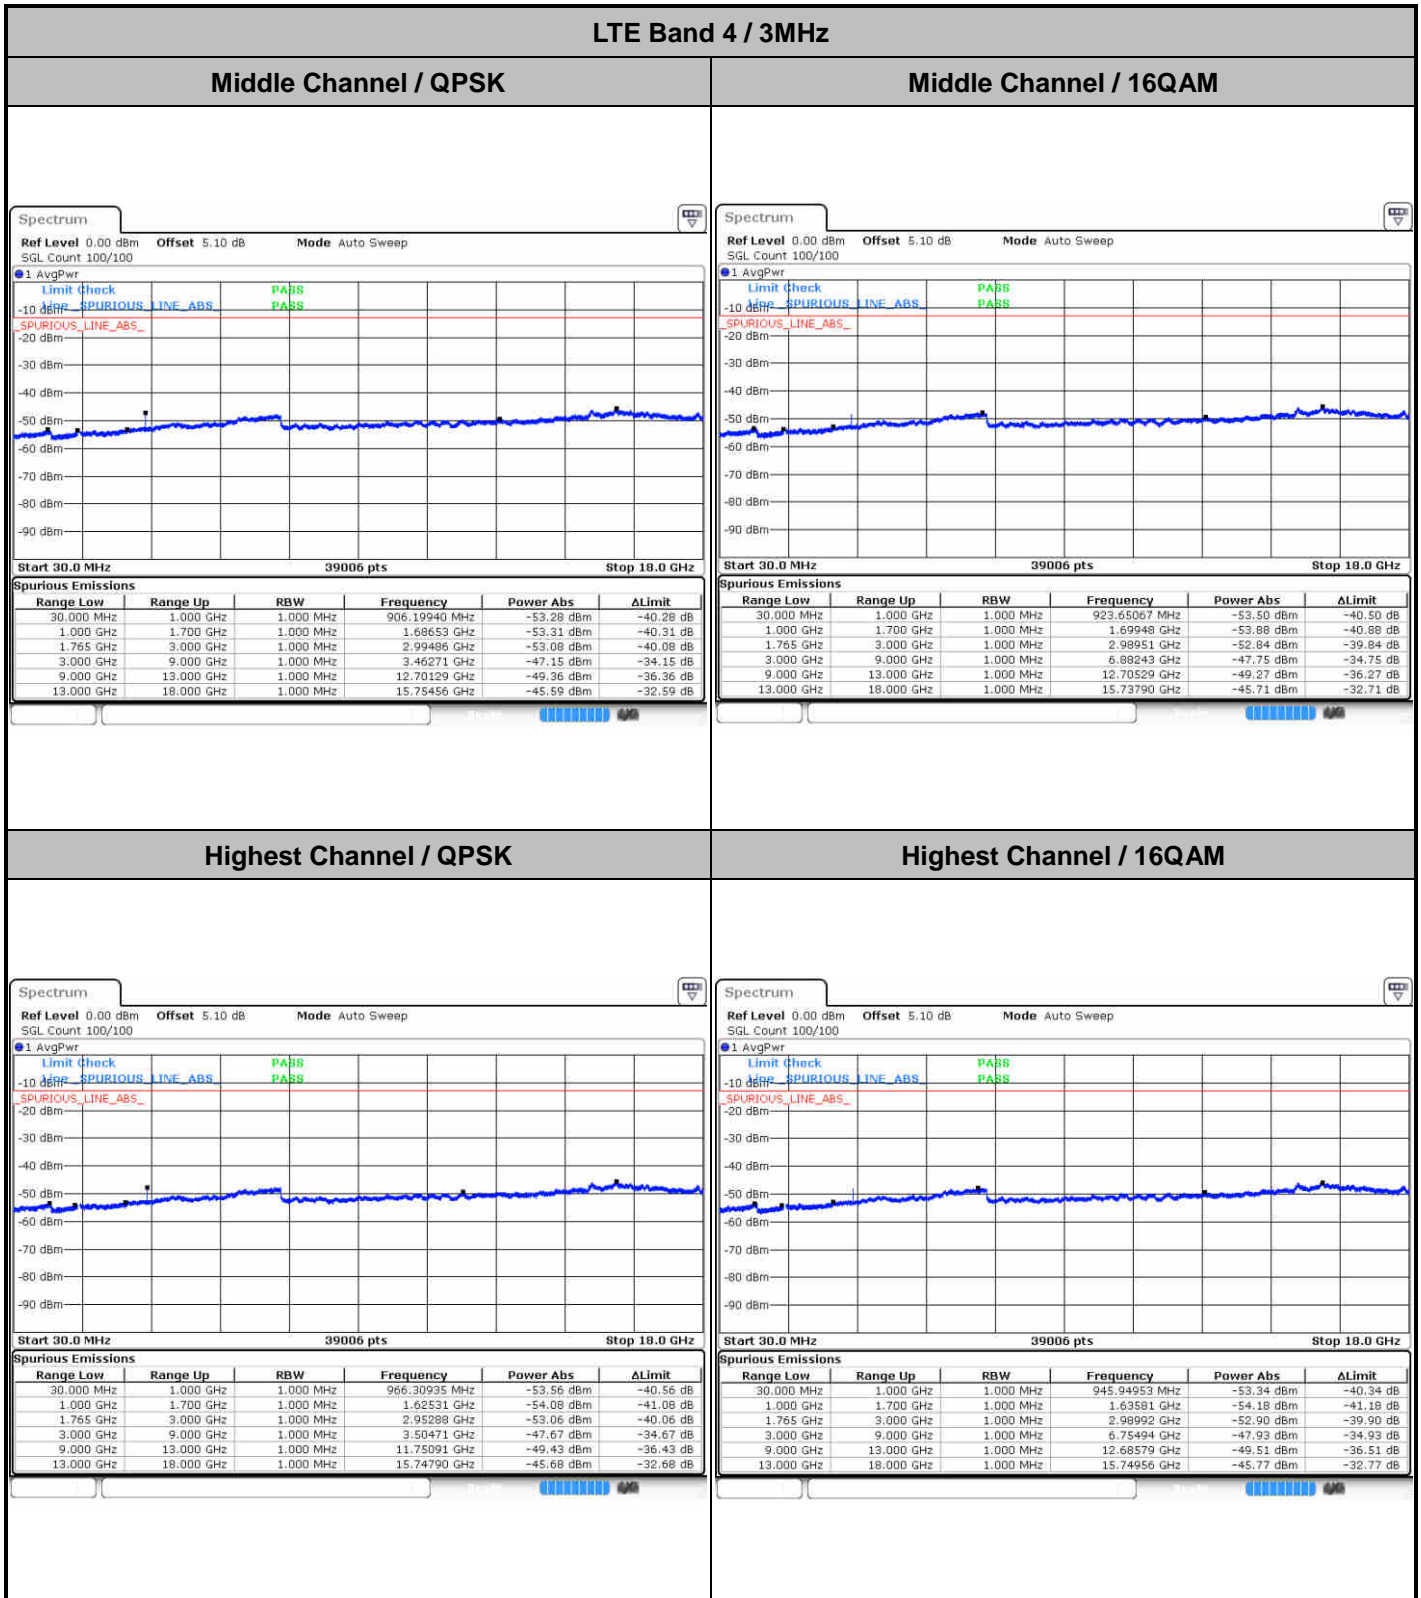

LTE Band 4 / 1.4MHz

Lowest Channel / QPSK

Lowest Channel / 16QAM

Middle Channel / QPSK

Middle Channel / 16QAM

LTE Band 4 / 1.4MHz

Highest Channel / QPSK

Highest Channel / 16QAM

LTE Band 4 / 3MHz

Lowest Channel / QPSK

Lowest Channel / 16QAM

**LTE Band 4 / 5MHz**

**Lowest Channel / QPSK**

**Lowest Channel / 16QAM**

**Middle Channel / QPSK**

**Middle Channel / 16QAM**

LTE Band 4 / 5MHz

Highest Channel / QPSK

Highest Channel / 16QAM

LTE Band 4 / 10MHz

Lowest Channel / QPSK

Lowest Channel / 16QAM

LTE Band 4 / 15MHz

Lowest Channel / QPSK