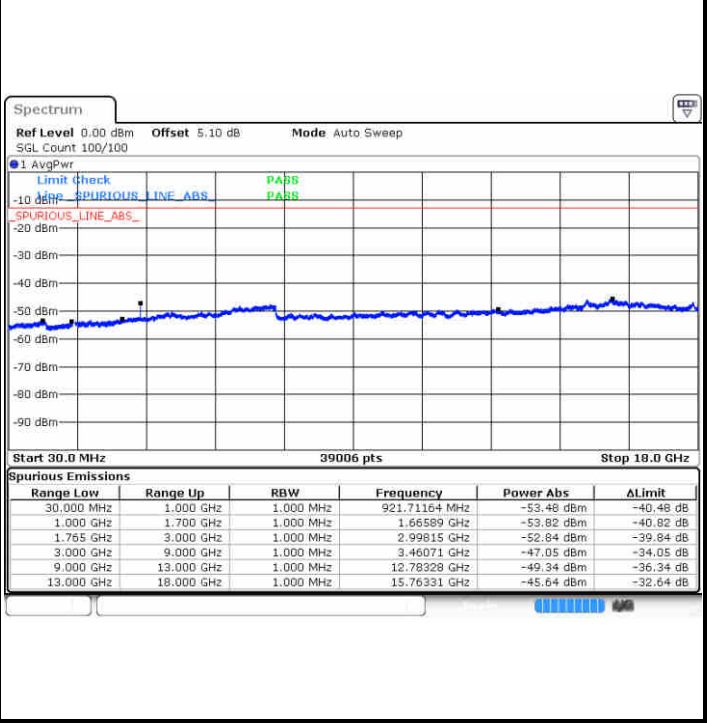

LTE Band 4 / 1.4MHz

Lowest Channel / QPSK

Lowest Channel / 16QAM

Middle Channel / QPSK

Middle Channel / 16QAM

LTE Band 4 / 1.4MHz

Highest Channel / QPSK

Highest Channel / 16QAM

LTE Band 4 / 3MHz

Lowest Channel / QPSK

Lowest Channel / 16QAM

**LTE Band 4 / 5MHz**

**Lowest Channel / QPSK**

**Lowest Channel / 16QAM**

**Middle Channel / QPSK**

**Middle Channel / 16QAM**

LTE Band 4 / 5MHz

Highest Channel / QPSK

Highest Channel / 16QAM

LTE Band 4 / 10MHz

Lowest Channel / QPSK

Lowest Channel / 16QAM

LTE Band 4 / 15MHz

Lowest Channel / QPSK

Lowest Channel / 16QAM

Middle Channel / QPSK

Middle Channel / 16QAM

LTE Band 4 / 15MHz

Highest Channel / QPSK

Highest Channel / 16QAM

LTE Band 4 / 20MHz

Lowest Channel / QPSK