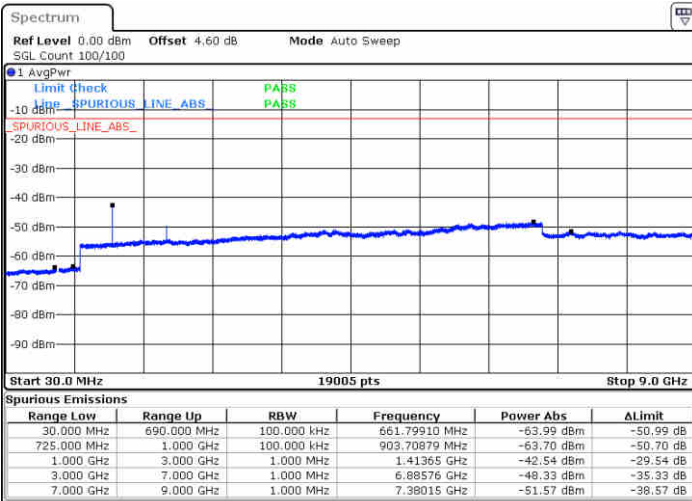

Middle Channel / 16QAM

Date: 16 JUN 2017 10:27:02

Date: 16 JUN 2017 10:28:07

LTE Band 12 / 5MHz

Highest Channel / QPSK

Date: 16 JUN 2017 10:27:57

Highest Channel / 16QAM

Date: 16 JUN 2017 10:28:52

LTE Band 12 / 10MHz

Lowest Channel / QPSK

Date: 16 JUN 2017 10:40:59

Lowest Channel / 16QAM

Date: 16 JUN 2017 10:41:54

LTE Band 12 / 10MHz

Middle Channel / QPSK

Middle Channel / 16QAM

Date: 16 JUN 2017 10:43:45

Date: 16 JUN 2017 10:42:49

Highest Channel / QPSK

Highest Channel / 16QAM

Date: 16 JUN 2017 10:44:40

Date: 16 JUN 2017 10:45:35

LTE Band 13 / 5MHz

Lowest Channel / QPSK