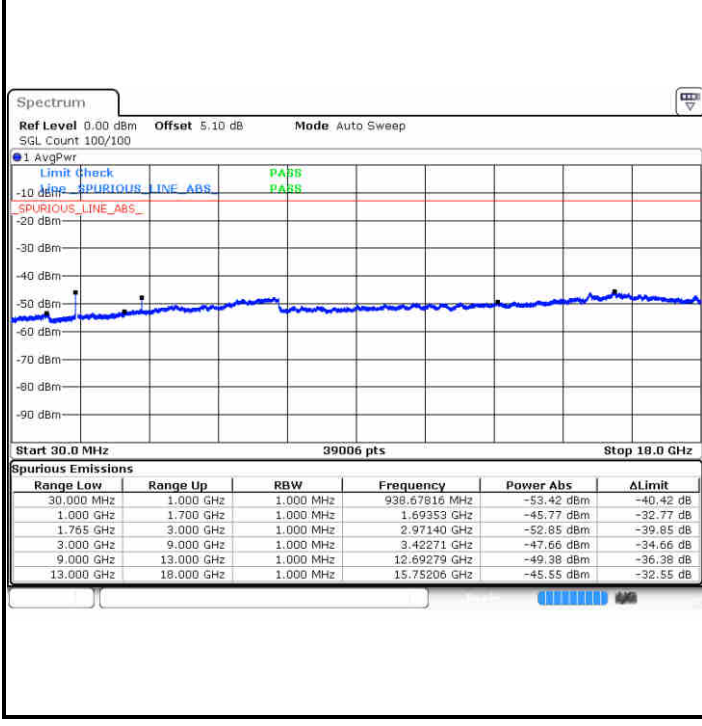

LTE Band 4 / 5MHz

Highest Channel / QPSK

Highest Channel / 16QAM

LTE Band 4 / 10MHz

Lowest Channel / QPSK

Lowest Channel / 16QAM

LTE Band 4 / 15MHz

Lowest Channel / QPSK

Lowest Channel / 16QAM

Middle Channel / QPSK

Middle Channel / 16QAM

LTE Band 4 / 15MHz

Highest Channel / QPSK

Highest Channel / 16QAM

LTE Band 4 / 20MHz

Lowest Channel / QPSK

Lowest Channel / 16QAM

**LTE Band 4 / 20MHz**

**Middle Channel / QPSK**

**Middle Channel / 16QAM**

**Highest Channel / QPSK**

**Highest Channel / 16QAM**

LTE Band 5 / 1.4MHz

Lowest Channel / QPSK

Lowest Channel / 16QAM

Date: 15 JUN 2017 14:58:56

Date: 15 JUN 2017 14:59:51

Middle Channel / QPSK

Middle Channel / 16QAM

Date: 15 JUN 2017 15:01:28

Date: 15 JUN 2017 15:02:23

LTE Band 5 / 1.4MHz