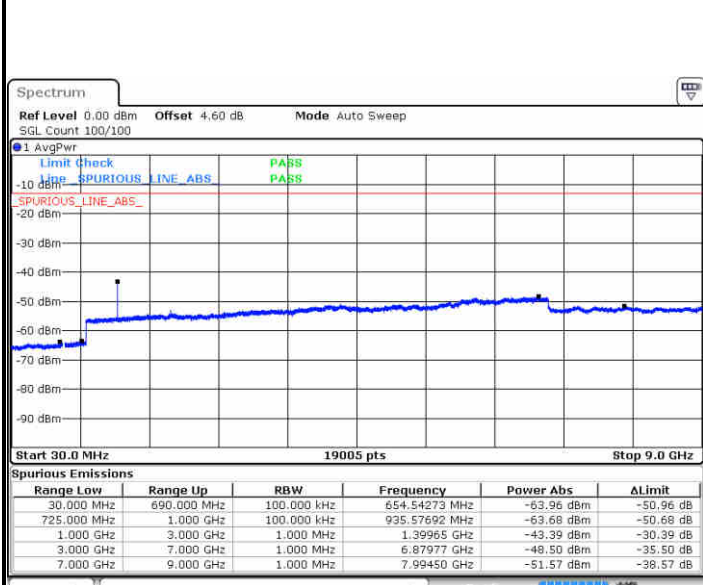

Date: 16 JUN 2017 10:11:15

Date: 16 JUN 2017 10:12:10

LTE Band 12 / 5MHz

Lowest Channel / QPSK

Lowest Channel / 16QAM

Date: 16 JUN 2017 10:24:16

Date: 16 JUN 2017 10:25:12

Middle Channel / QPSK

Middle Channel / 16QAM

Date: 16 JUN 2017 10:27:02

Date: 16 JUN 2017 10:28:07

LTE Band 12 / 5MHz

Highest Channel / QPSK

Date: 16 JUN 2017 10:27:57

Highest Channel / 16QAM

Date: 16 JUN 2017 10:28:52

LTE Band 12 / 10MHz

Lowest Channel / QPSK

Date: 16 JUN 2017 10:40:59

Lowest Channel / 16QAM

Date: 16 JUN 2017 10:41:54

LTE Band 12 / 10MHz

Middle Channel / QPSK

Middle Channel / 16QAM

Date: 16 JUN 2017 10:43:45

Date: 16 JUN 2017 10:42:49

Highest Channel / QPSK

Highest Channel / 16QAM

Date: 16 JUN 2017 10:44:40

Date: 16 JUN 2017 10:45:35

LTE Band 13 / 5MHz

Lowest Channel / QPSK