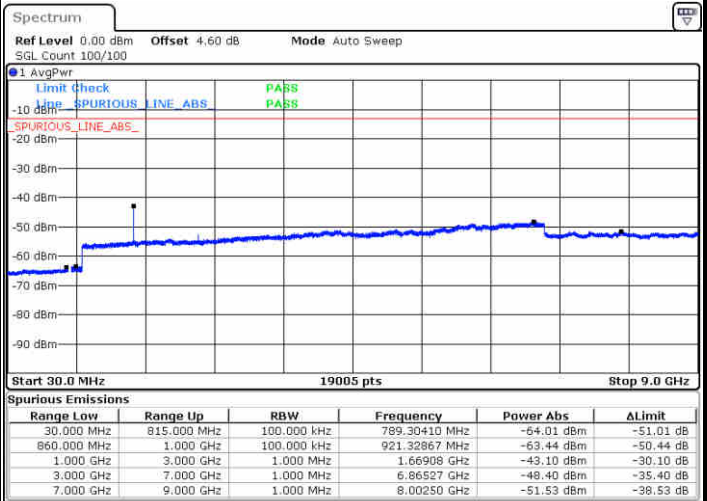

Date: 15 JUN 2017 15:20:33

LTE Band 5 / 3MHz

Middle Channel / QPSK

Middle Channel / 16QAM

Date: 15 JUN 2017 15:22:11

Date: 15 JUN 2017 15:23:06

Highest Channel / QPSK

Highest Channel / 16QAM

Date: 15 JUN 2017 15:31:15

Date: 15 JUN 2017 15:32:10

LTE Band 5 / 5MHz

Lowest Channel / QPSK

Lowest Channel / 16QAM

Date: 15 JUN 2017 15:40:20

Date: 15 JUN 2017 15:41:15

Middle Channel / QPSK

Middle Channel / 16QAM

Date: 15 JUN 2017 15:42:53

Date: 15 JUN 2017 15:43:48

LTE Band 5 / 5MHz

Highest Channel / QPSK

Date: 15 JUN 2017 15:51:58

Highest Channel / 16QAM

Date: 15 JUN 2017 15:52:53