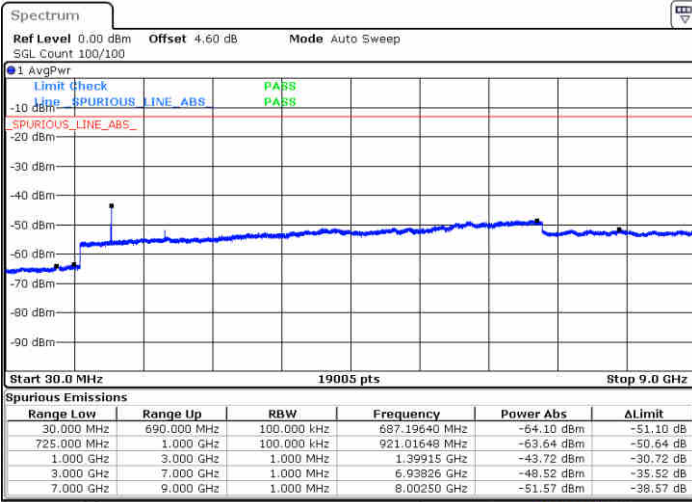

Date: 16 JUN 2017 10:08:29

LTE Band 12 / 3MHz

Middle Channel / QPSK

Middle Channel / 16QAM

Date: 16 JUN 2017 10:10:19

Date: 16 JUN 2017 10:09:24

Highest Channel / QPSK

Highest Channel / 16QAM

Date: 16 JUN 2017 10:11:15

Date: 16 JUN 2017 10:12:10

LTE Band 12 / 5MHz

Lowest Channel / QPSK

Lowest Channel / 16QAM

Date: 16 JUN 2017 10:24:16

Date: 16 JUN 2017 10:25:12

Middle Channel / QPSK

Middle Channel / 16QAM

Date: 16 JUN 2017 10:27:02

Date: 16 JUN 2017 10:28:07

LTE Band 12 / 5MHz

Highest Channel / QPSK

Date: 16 JUN 2017 10:27:57

Highest Channel / 16QAM

Date: 16 JUN 2017 10:28:52