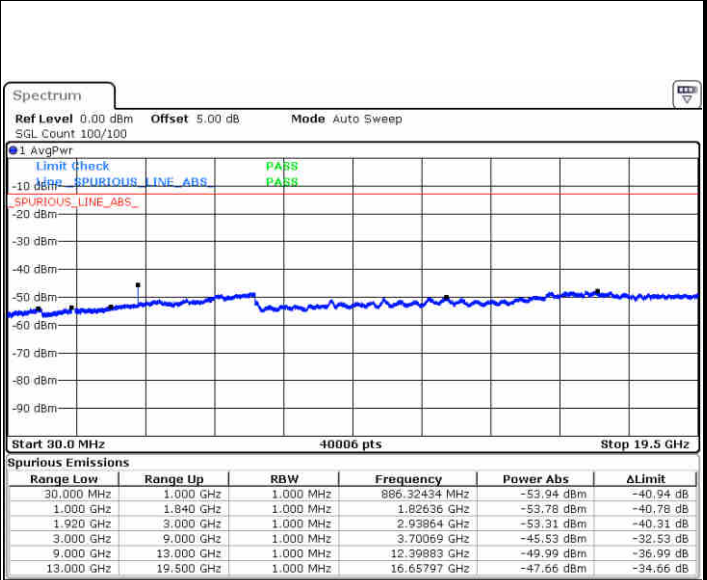

LTE Band 25 / 3MHz

Middle Channel / QPSK

Middle Channel / 16QAM

Date: 19 JUN 2017 19:44:22

Date: 19 JUN 2017 19:43:41

Highest Channel / QPSK

Highest Channel / 16QAM

Date: 19 JUN 2017 19:45:03

Date: 19 JUN 2017 19:45:54

LTE Band 25 / 5MHz

Lowest Channel / QPSK

Date: 19 JUN 2017 19:58:31

Lowest Channel / 16QAM

Date: 19 JUN 2017 19:59:12

Middle Channel / QPSK

Date: 19 JUN 2017 20:03:51

Middle Channel / 16QAM

Date: 19 JUN 2017 20:02:40

LTE Band 25 / 5MHz

Highest Channel / QPSK

Date: 19 JUN 2017 20:04:34

Highest Channel / 16QAM

Date: 19 JUN 2017 20:05:14

LTE Band 25 / 10MHz

Lowest Channel / QPSK

Date: 19 JUN 2017 20:22:54

Lowest Channel / 16QAM

Date: 19 JUN 2017 20:23:42

LTE Band 25 / 10MHz

Middle Channel / QPSK

Middle Channel / 16QAM

Date: 19 JUN 2017 20:25:20