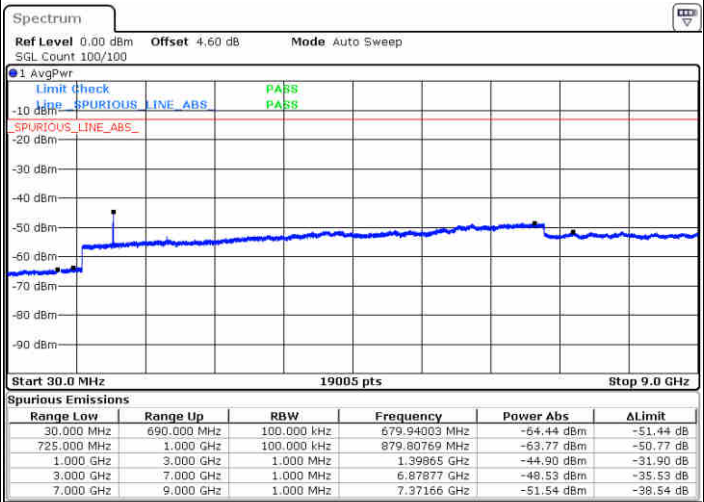

Lowest Channel / 16QAM

Date: 16 JUN 2017 09:50:51

Date: 16 JUN 2017 09:51:46

Middle Channel / QPSK

Middle Channel / 16QAM

Date: 16 JUN 2017 09:53:37

Date: 16 JUN 2017 09:52:41

LTE Band 12 / 1.4MHz

Highest Channel / QPSK

Date: 16 JUN 2017 09:54:32

Highest Channel / 16QAM

Date: 16 JUN 2017 09:55:27

LTE Band 12 / 3MHz

Lowest Channel / QPSK

Date: 16 JUN 2017 10:07:34

Lowest Channel / 16QAM

Date: 16 JUN 2017 10:08:29

LTE Band 12 / 3MHz

Middle Channel / QPSK

Middle Channel / 16QAM

Date: 16 JUN 2017 10:10:19

Date: 16 JUN 2017 10:09:24

Highest Channel / QPSK

Highest Channel / 16QAM