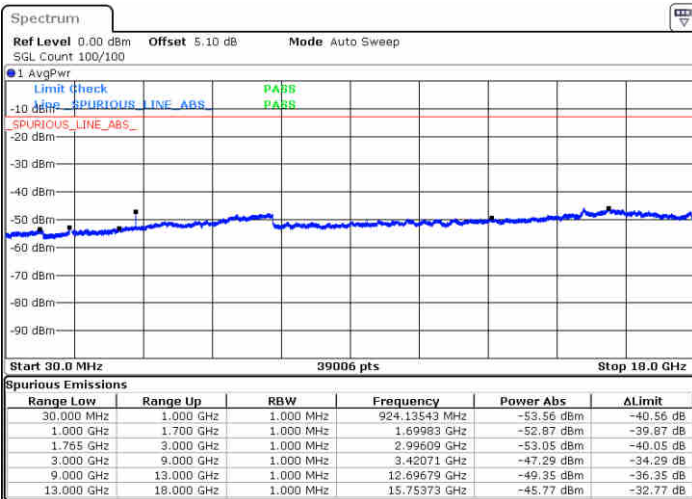

LTE Band 4 / 1.4MHz

Lowest Channel / QPSK

Lowest Channel / 16QAM

Middle Channel / QPSK

Middle Channel / 16QAM

LTE Band 4 / 1.4MHz

Highest Channel / QPSK

Highest Channel / 16QAM

LTE Band 4 / 3MHz

Lowest Channel / QPSK

Lowest Channel / 16QAM

**LTE Band 4 / 5MHz**

**Lowest Channel / QPSK**

**Lowest Channel / 16QAM**

**Middle Channel / QPSK**

**Middle Channel / 16QAM**