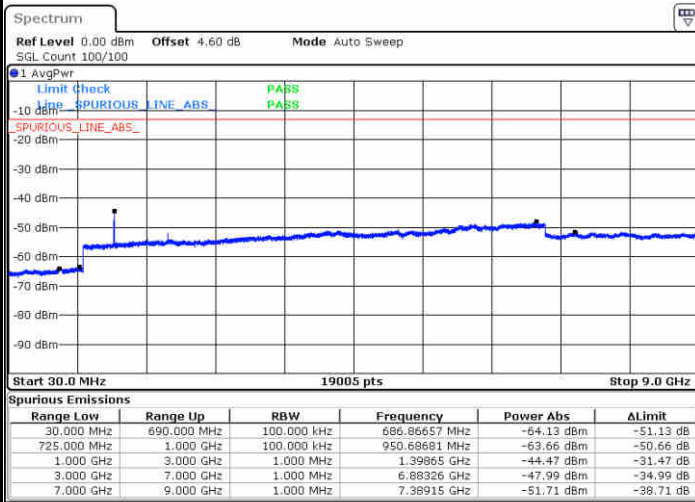

Lowest Channel / 16QAM

Date: 16 JUN 2017 09:50:51

Date: 16 JUN 2017 09:51:46

Middle Channel / QPSK

Middle Channel / 16QAM

Date: 16 JUN 2017 09:53:37

Date: 16 JUN 2017 09:52:41

LTE Band 12 / 1.4MHz

Highest Channel / QPSK

Date: 16 JUN 2017 09:54:32

Highest Channel / 16QAM

Date: 16 JUN 2017 09:55:27

LTE Band 12 / 3MHz

Lowest Channel / QPSK

Date: 16 JUN 2017 10:07:34

Lowest Channel / 16QAM

Date: 16 JUN 2017 10:08:29

LTE Band 12 / 3MHz

Middle Channel / QPSK

Middle Channel / 16QAM

Date: 16 JUN 2017 10:10:19

Date: 16 JUN 2017 10:09:24

Highest Channel / QPSK

Highest Channel / 16QAM