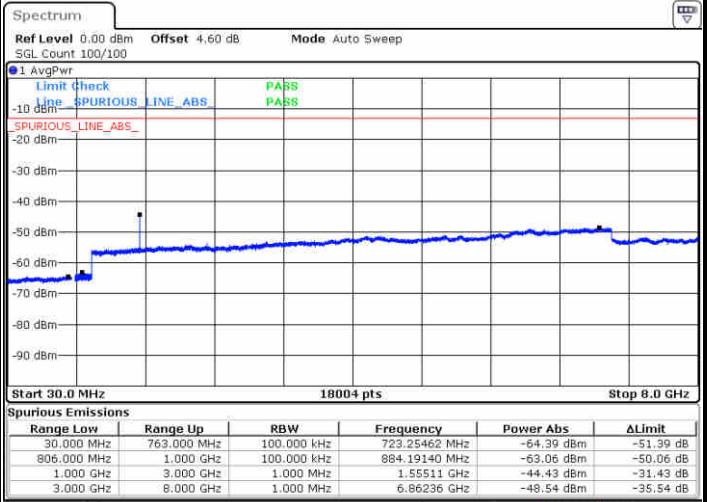

LTE Band 12 / 10MHz

Lowest Channel / QPSK

Date: 16 JUN 2017 10:40:59

Lowest Channel / 16QAM

Date: 16 JUN 2017 10:41:54

LTE Band 12 / 10MHz

Middle Channel / QPSK

Middle Channel / 16QAM

Date: 16 JUN 2017 10:43:45

Date: 16 JUN 2017 10:42:49

Highest Channel / QPSK

Highest Channel / 16QAM

Date: 16 JUN 2017 10:44:40

Date: 16 JUN 2017 10:45:35

LTE Band 13 / 5MHz

Lowest Channel / QPSK

Lowest Channel / 16QAM

Date: 16 JUN 2017 18:16:04

Date: 16 JUN 2017 18:15:10

Middle Channel / QPSK

Middle Channel / 16QAM

Date: 16 JUN 2017 18:17:41

Date: 16 JUN 2017 18:18:36

LTE Band 13 / 5MHz

Highest Channel / QPSK

Date: 16 JUN 2017 18:27:41

Highest Channel / 16QAM

Date: 16 JUN 2017 18:28:46

LTE Band 13 / 10MHz

Middle Channel / QPSK

Date: 16 JUN 2017 18:28:36

Middle Channel / 16QAM