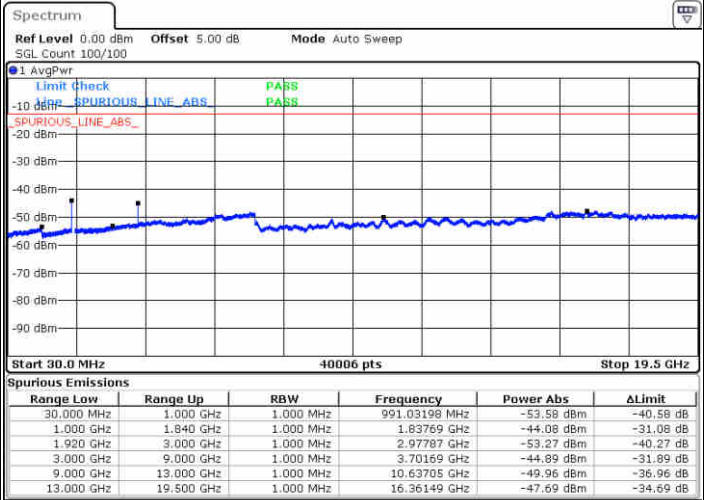

Date: 19 JUN 2017 20:39:33