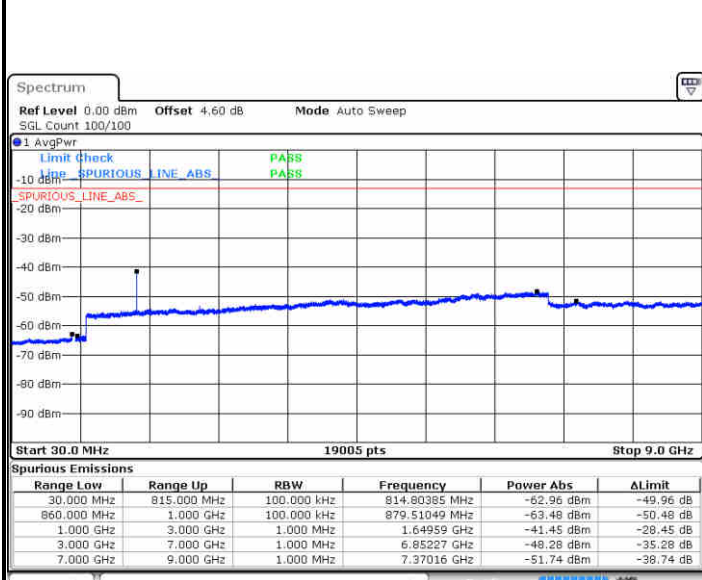

Date: 15 JUN 2017 15:31:15

Date: 15 JUN 2017 15:32:10

LTE Band 5 / 5MHz

Lowest Channel / QPSK

Lowest Channel / 16QAM

Date: 15 JUN 2017 15:40:20

Date: 15 JUN 2017 15:41:15

Middle Channel / QPSK

Middle Channel / 16QAM

Date: 15 JUN 2017 15:42:53

Date: 15 JUN 2017 15:43:48

LTE Band 5 / 5MHz

Highest Channel / QPSK

Date: 15 JUN 2017 15:51:58

Highest Channel / 16QAM

Date: 15 JUN 2017 15:52:53

LTE Band 5 / 10MHz

Lowest Channel / QPSK

Date: 15 JUN 2017 16:01:02

Lowest Channel / 16QAM

Date: 15 JUN 2017 16:01:57

LTE Band 5 / 10MHz

Middle Channel / QPSK

Middle Channel / 16QAM

Date: 15 JUN 2017 16:03:35

Date: 15 JUN 2017 16:04:30

Highest Channel / QPSK

Highest Channel / 16QAM

Date: 15 JUN 2017 16:12:41

Date: 15 JUN 2017 16:13:36

LTE Band 12 / 1.4MHz

Lowest Channel / QPSK