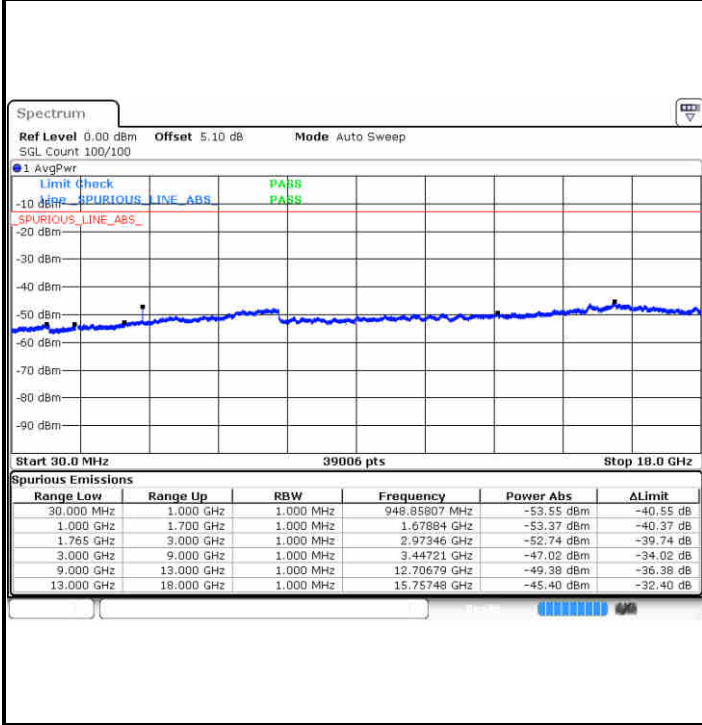

Lowest Channel / 16QAM

Middle Channel / QPSK

Middle Channel / 16QAM

LTE Band 4 / 15MHz

Highest Channel / QPSK

Highest Channel / 16QAM

LTE Band 4 / 20MHz

Lowest Channel / QPSK

Lowest Channel / 16QAM

**LTE Band 4 / 20MHz**

**Middle Channel / QPSK**

**Middle Channel / 16QAM**

**Highest Channel / QPSK**

**Highest Channel / 16QAM**

LTE Band 5 / 1.4MHz

Lowest Channel / QPSK

Lowest Channel / 16QAM

Date: 15 JUN 2017 14:58:56

Date: 15 JUN 2017 14:59:51

Middle Channel / QPSK

Middle Channel / 16QAM

Date: 15 JUN 2017 15:01:28

Date: 15 JUN 2017 15:02:23

LTE Band 5 / 1.4MHz

Highest Channel / QPSK

Highest Channel / 16QAM

Date: 15 JUN 2017 15:10:34

Date: 15 JUN 2017 15:11:29

LTE Band 5 / 3MHz

Lowest Channel / QPSK

Lowest Channel / 16QAM

Date: 15 JUN 2017 15:19:38