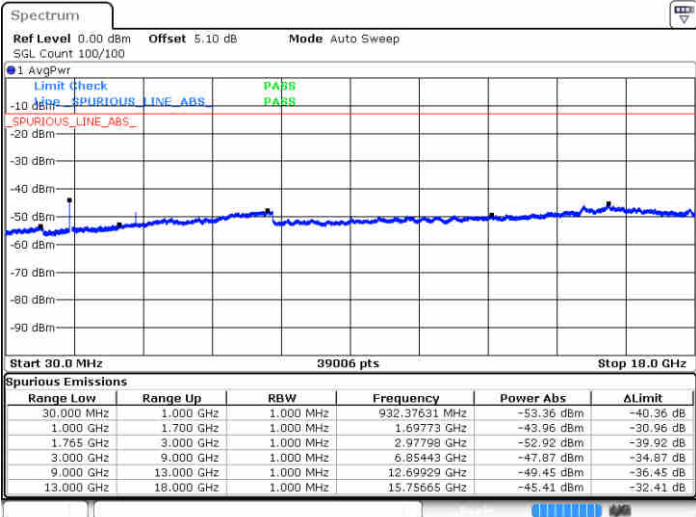

LTE Band 4 / 3MHz

Lowest Channel / QPSK

Lowest Channel / 16QAM

**LTE Band 4 / 5MHz**

**Lowest Channel / QPSK**

**Lowest Channel / 16QAM**

**Middle Channel / QPSK**

**Middle Channel / 16QAM**

LTE Band 4 / 5MHz

Highest Channel / QPSK

Highest Channel / 16QAM

LTE Band 4 / 10MHz

Lowest Channel / QPSK

Lowest Channel / 16QAM

LTE Band 4 / 15MHz

Lowest Channel / QPSK

Lowest Channel / 16QAM

Middle Channel / QPSK

Middle Channel / 16QAM

LTE Band 4 / 15MHz

Highest Channel / QPSK

Highest Channel / 16QAM

LTE Band 4 / 20MHz

Lowest Channel / QPSK

Lowest Channel / 16QAM

**LTE Band 4 / 20MHz**

**Middle Channel / QPSK**

**Middle Channel / 16QAM**

**Highest Channel / QPSK**

**Highest Channel / 16QAM**

LTE Band 5 / 1.4MHz

Lowest Channel / QPSK