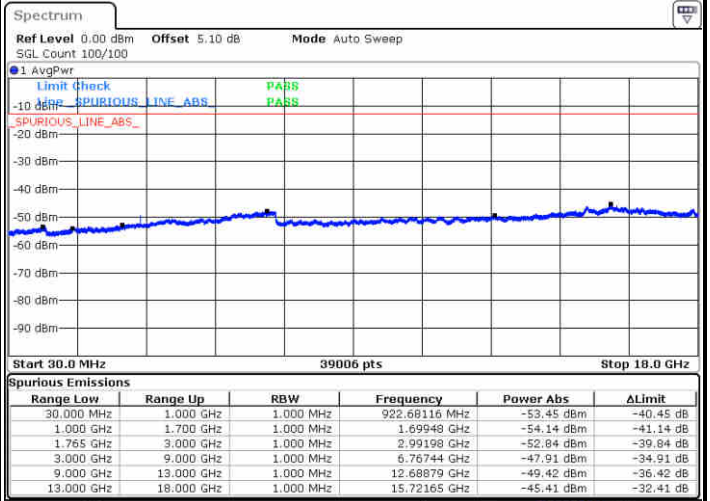

LTE Band 4 / 1.4MHz

Lowest Channel / QPSK

Lowest Channel / 16QAM

Middle Channel / QPSK

Middle Channel / 16QAM

LTE Band 4 / 1.4MHz

Highest Channel / QPSK

Highest Channel / 16QAM

LTE Band 4 / 3MHz

Lowest Channel / QPSK

Lowest Channel / 16QAM

**LTE Band 4 / 5MHz**

**Lowest Channel / QPSK**

**Lowest Channel / 16QAM**

**Middle Channel / QPSK**

**Middle Channel / 16QAM**

LTE Band 4 / 5MHz

Highest Channel / QPSK

Highest Channel / 16QAM

LTE Band 4 / 10MHz

Lowest Channel / QPSK

Lowest Channel / 16QAM

LTE Band 4 / 15MHz

Lowest Channel / QPSK