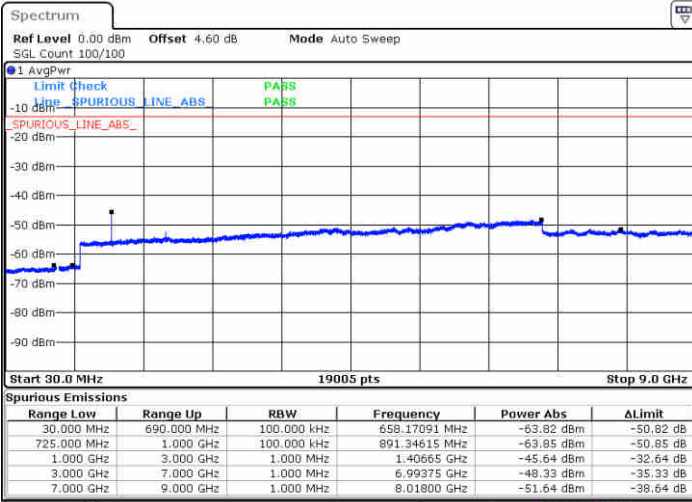

Middle Channel / 16QAM

Date: 16 JUN 2017 10:27:02

Date: 16 JUN 2017 10:28:07

LTE Band 12 / 5MHz

Highest Channel / QPSK

Date: 16 JUN 2017 10:27:57

Highest Channel / 16QAM

Date: 16 JUN 2017 10:28:52

LTE Band 12 / 10MHz

Lowest Channel / QPSK

Date: 16 JUN 2017 10:40:59

Lowest Channel / 16QAM

Date: 16 JUN 2017 10:41:54

LTE Band 12 / 10MHz

Middle Channel / QPSK

Middle Channel / 16QAM

Date: 16 JUN 2017 10:43:45

Date: 16 JUN 2017 10:42:49

Highest Channel / QPSK

Highest Channel / 16QAM

Date: 16 JUN 2017 10:44:40

Date: 16 JUN 2017 10:45:35

LTE Band 13 / 5MHz

Lowest Channel / QPSK