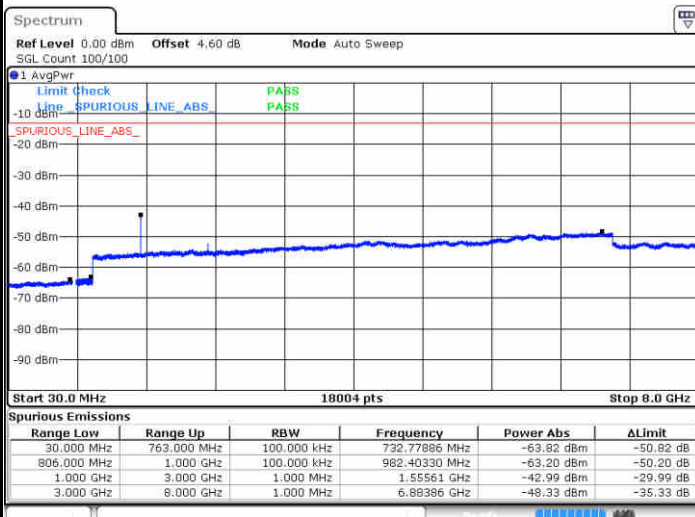

Lowest Channel / 16QAM

Date: 16 JUN 2017 18:16:04

Date: 16 JUN 2017 18:15:10

Middle Channel / QPSK

Middle Channel / 16QAM

Date: 16 JUN 2017 18:17:41

Date: 16 JUN 2017 18:18:36

LTE Band 13 / 5MHz

Highest Channel / QPSK

Date: 16 JUN 2017 18:27:41

Highest Channel / 16QAM

Date: 16 JUN 2017 18:28:46

LTE Band 13 / 10MHz

Middle Channel / QPSK

Date: 16 JUN 2017 18:28:36

Middle Channel / 16QAM

Date: 16 JUN 2017 18:29:31

LTE Band 25 / 1.4MHz

Lowest Channel / QPSK

Lowest Channel / 16QAM

Date: 19 JUN 2017 19:33:55

Date: 19 JUN 2017 19:35:32

Middle Channel / QPSK

Middle Channel / 16QAM