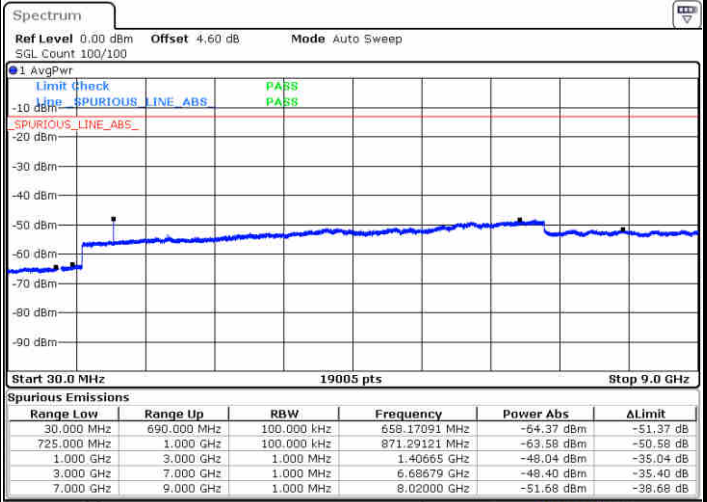

Middle Channel / 16QAM

Date: 16 JUN 2017 10:27:02

Date: 16 JUN 2017 10:28:07

LTE Band 12 / 5MHz

Highest Channel / QPSK

Date: 16 JUN 2017 10:27:57

Highest Channel / 16QAM

Date: 16 JUN 2017 10:28:52

LTE Band 12 / 10MHz

Lowest Channel / QPSK

Date: 16 JUN 2017 10:40:59

Lowest Channel / 16QAM

Date: 16 JUN 2017 10:41:54

LTE Band 12 / 10MHz

Middle Channel / QPSK

Middle Channel / 16QAM

Date: 16 JUN 2017 10:43:45

Date: 16 JUN 2017 10:42:49

Highest Channel / QPSK

Highest Channel / 16QAM

Date: 16 JUN 2017 10:44:40

Date: 16 JUN 2017 10:45:35

LTE Band 13 / 5MHz

Lowest Channel / QPSK