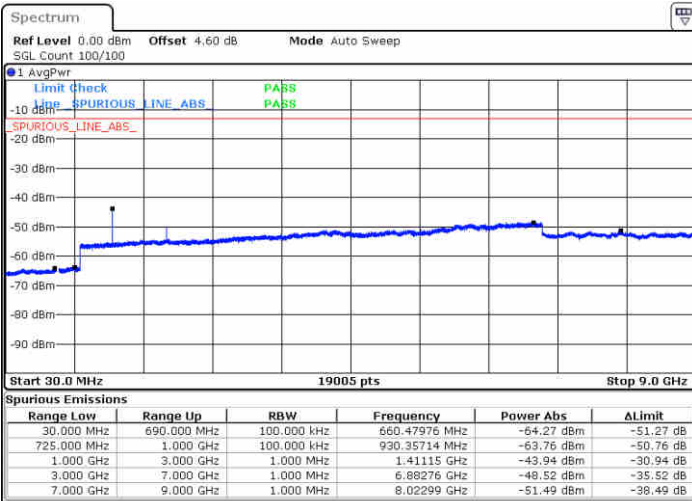

Date: 16 JUN 2017 10:08:29

LTE Band 12 / 3MHz

Middle Channel / QPSK

Middle Channel / 16QAM

Date: 16 JUN 2017 10:10:19

Date: 16 JUN 2017 10:09:24

Highest Channel / QPSK

Highest Channel / 16QAM

Date: 16 JUN 2017 10:11:15

Date: 16 JUN 2017 10:12:10

LTE Band 12 / 5MHz

Lowest Channel / QPSK

Lowest Channel / 16QAM

Date: 16 JUN 2017 10:24:16

Date: 16 JUN 2017 10:25:12

Middle Channel / QPSK

Middle Channel / 16QAM

Date: 16 JUN 2017 10:27:02

Date: 16 JUN 2017 10:28:07

LTE Band 12 / 5MHz

Highest Channel / QPSK

Date: 16 JUN 2017 10:27:57

Highest Channel / 16QAM

Date: 16 JUN 2017 10:28:52