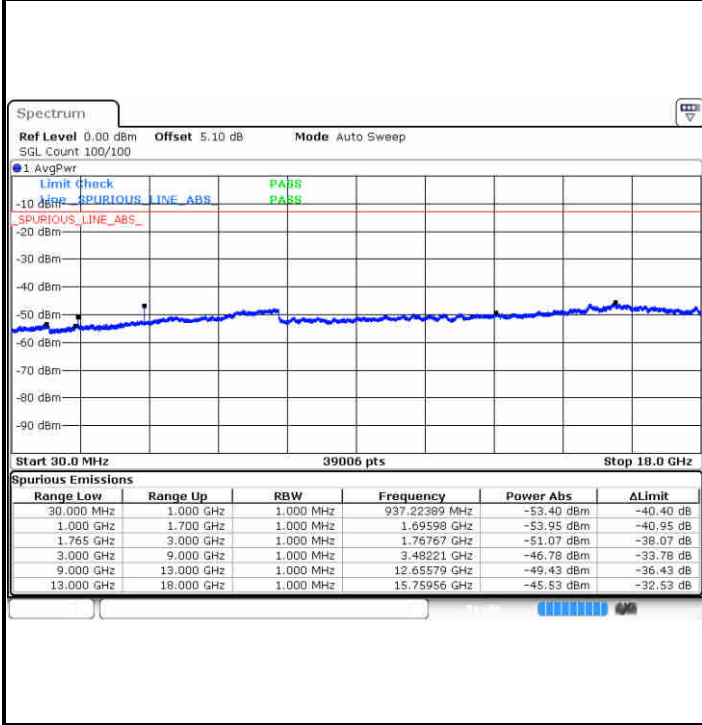

LTE Band 4 / 5MHz

Highest Channel / QPSK

Highest Channel / 16QAM

LTE Band 4 / 10MHz

Lowest Channel / QPSK

Lowest Channel / 16QAM

LTE Band 4 / 15MHz

Lowest Channel / QPSK

Lowest Channel / 16QAM

Middle Channel / QPSK

Middle Channel / 16QAM

LTE Band 4 / 15MHz

Highest Channel / QPSK

Highest Channel / 16QAM

LTE Band 4 / 20MHz

Lowest Channel / QPSK

Lowest Channel / 16QAM

**LTE Band 4 / 20MHz**

**Middle Channel / QPSK**

**Middle Channel / 16QAM**

**Highest Channel / QPSK**

**Highest Channel / 16QAM**

LTE Band 5 / 1.4MHz

Lowest Channel / QPSK

Lowest Channel / 16QAM

Date: 15 JUN 2017 14:58:56

Date: 15 JUN 2017 14:59:51

Middle Channel / QPSK

Middle Channel / 16QAM

Date: 15 JUN 2017 15:01:28

Date: 15 JUN 2017 15:02:23

LTE Band 5 / 1.4MHz