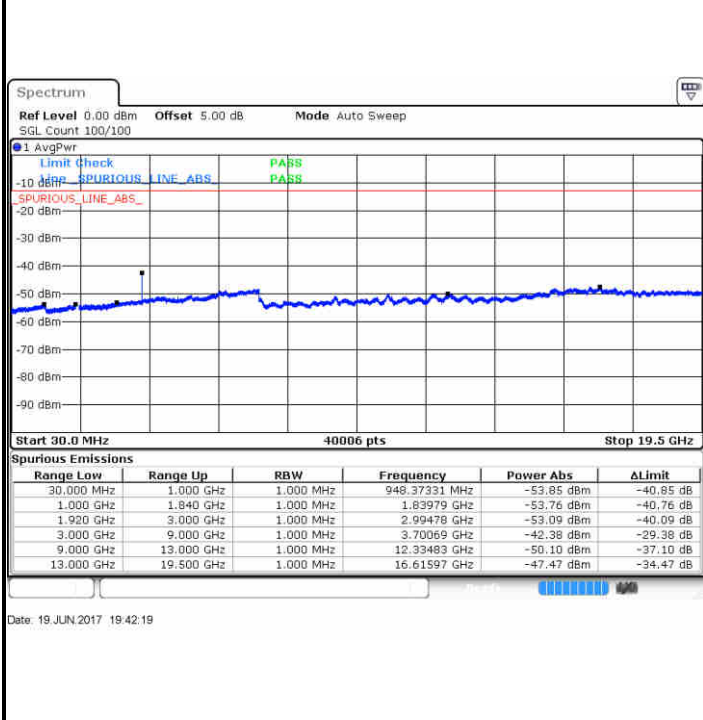

Date: 16 JUN 2017 18:29:31

LTE Band 25 / 1.4MHz

Lowest Channel / QPSK

Lowest Channel / 16QAM

Date: 19 JUN 2017 19:33:55

Date: 19 JUN 2017 19:35:32

Middle Channel / QPSK

Middle Channel / 16QAM

Date: 19 JUN 2017 19:36:58

Date: 19 JUN 2017 19:36:16

LTE Band 25 / 1.4MHz

Highest Channel / QPSK

Highest Channel / 16QAM

LTE Band 25 / 3MHz

Lowest Channel / QPSK

Lowest Channel / 16QAM

LTE Band 25 / 3MHz

Middle Channel / QPSK

Middle Channel / 16QAM

Date: 19 JUN 2017 19:44:22

Date: 19 JUN 2017 19:43:41

Highest Channel / QPSK

Highest Channel / 16QAM

Date: 19 JUN 2017 19:45:03