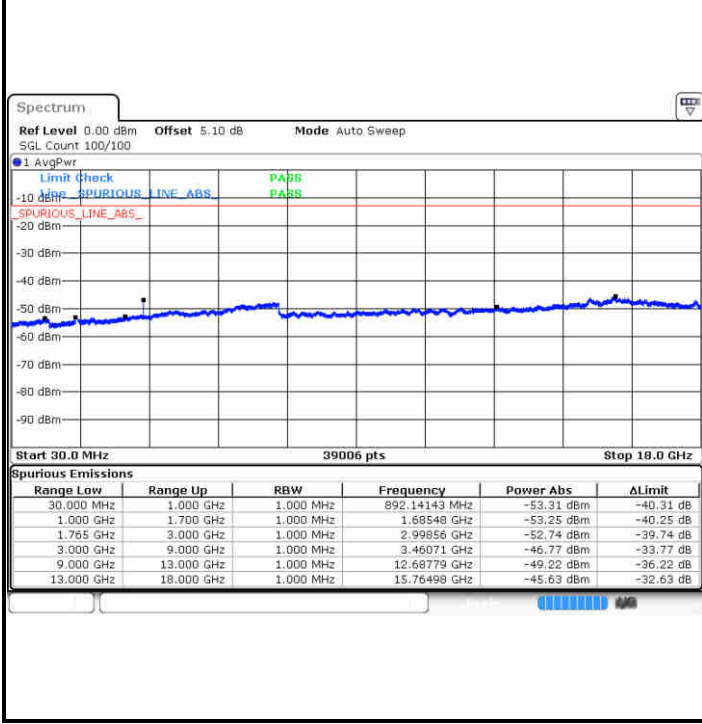

LTE Band 4 / 1.4MHz

Lowest Channel / QPSK

Lowest Channel / 16QAM

Middle Channel / QPSK

Middle Channel / 16QAM

LTE Band 4 / 1.4MHz

Highest Channel / QPSK

Highest Channel / 16QAM

LTE Band 4 / 3MHz

Lowest Channel / QPSK

Lowest Channel / 16QAM

**LTE Band 4 / 5MHz**

**Lowest Channel / QPSK**

**Lowest Channel / 16QAM**

**Middle Channel / QPSK**

**Middle Channel / 16QAM**

LTE Band 4 / 5MHz

Highest Channel / QPSK

Highest Channel / 16QAM

LTE Band 4 / 10MHz

Lowest Channel / QPSK

Lowest Channel / 16QAM

LTE Band 4 / 15MHz

Lowest Channel / QPSK

Lowest Channel / 16QAM

Middle Channel / QPSK

Middle Channel / 16QAM

LTE Band 4 / 15MHz

Highest Channel / QPSK

Highest Channel / 16QAM

LTE Band 4 / 20MHz

Lowest Channel / QPSK