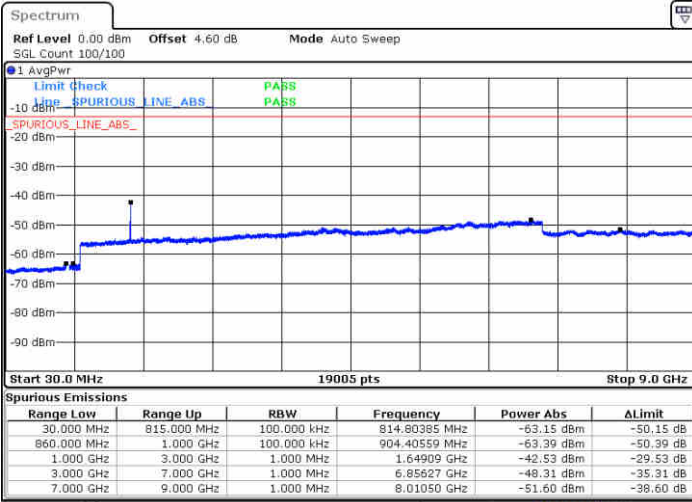

Date: 15 JUN 2017 15:20:33

LTE Band 5 / 3MHz

Middle Channel / QPSK

Middle Channel / 16QAM

Date: 15 JUN 2017 15:22:11

Date: 15 JUN 2017 15:23:06

Highest Channel / QPSK

Highest Channel / 16QAM

Date: 15 JUN 2017 15:31:15

Date: 15 JUN 2017 15:32:10

LTE Band 5 / 5MHz

Lowest Channel / QPSK

Lowest Channel / 16QAM

Date: 15 JUN 2017 15:40:20

Date: 15 JUN 2017 15:41:15

Middle Channel / QPSK

Middle Channel / 16QAM

Date: 15 JUN 2017 15:42:53

Date: 15 JUN 2017 15:43:48

LTE Band 5 / 5MHz

Highest Channel / QPSK

Date: 15 JUN 2017 15:51:58

Highest Channel / 16QAM

Date: 15 JUN 2017 15:52:53