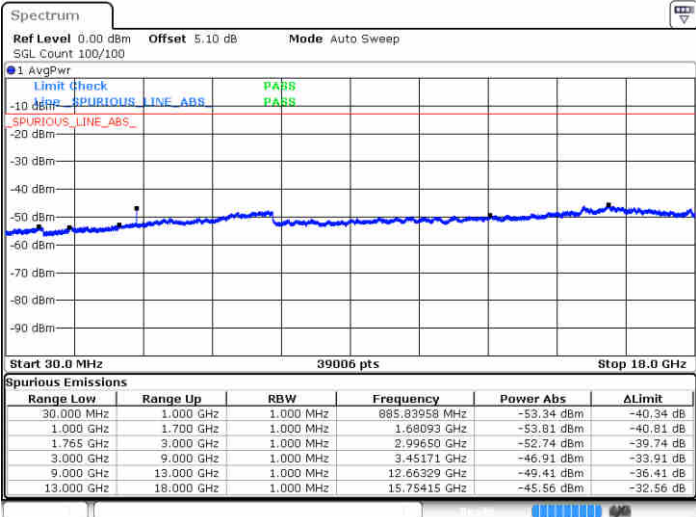

LTE Band 4 / 3MHz

Lowest Channel / QPSK

Lowest Channel / 16QAM

**LTE Band 4 / 5MHz**

**Lowest Channel / QPSK**

**Lowest Channel / 16QAM**

**Middle Channel / QPSK**

**Middle Channel / 16QAM**

LTE Band 4 / 5MHz

Highest Channel / QPSK

Highest Channel / 16QAM

LTE Band 4 / 10MHz

Lowest Channel / QPSK

Lowest Channel / 16QAM

LTE Band 4 / 15MHz

Lowest Channel / QPSK

Lowest Channel / 16QAM

Middle Channel / QPSK

Middle Channel / 16QAM

LTE Band 4 / 15MHz

Highest Channel / QPSK

Highest Channel / 16QAM

LTE Band 4 / 20MHz

Lowest Channel / QPSK

Lowest Channel / 16QAM

**LTE Band 4 / 20MHz**

**Middle Channel / QPSK**

**Middle Channel / 16QAM**

**Highest Channel / QPSK**

**Highest Channel / 16QAM**

LTE Band 5 / 1.4MHz

Lowest Channel / QPSK