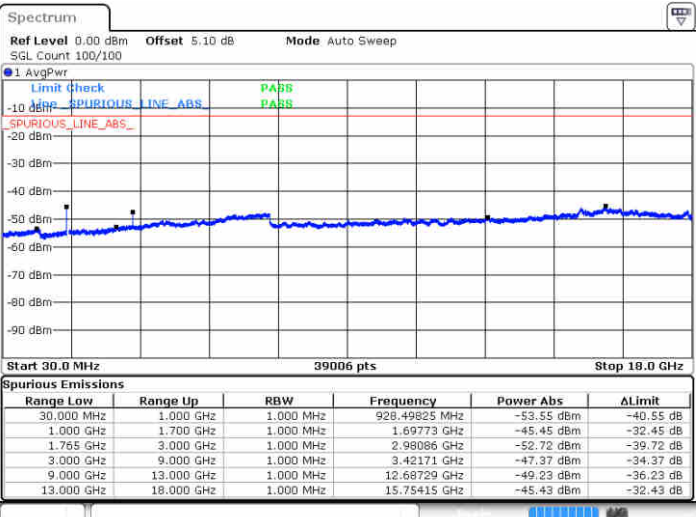

LTE Band 4 / 3MHz

Lowest Channel / QPSK

Lowest Channel / 16QAM

**LTE Band 4 / 5MHz**

**Lowest Channel / QPSK**

**Lowest Channel / 16QAM**

**Middle Channel / QPSK**

**Middle Channel / 16QAM**

LTE Band 4 / 5MHz

Highest Channel / QPSK

Highest Channel / 16QAM

LTE Band 4 / 10MHz

Lowest Channel / QPSK

Lowest Channel / 16QAM

LTE Band 4 / 15MHz

Lowest Channel / QPSK

Lowest Channel / 16QAM

Middle Channel / QPSK

Middle Channel / 16QAM

LTE Band 4 / 15MHz

Highest Channel / QPSK

Highest Channel / 16QAM

LTE Band 4 / 20MHz

Lowest Channel / QPSK

Lowest Channel / 16QAM

**LTE Band 4 / 20MHz**

**Middle Channel / QPSK**

**Middle Channel / 16QAM**

**Highest Channel / QPSK**

**Highest Channel / 16QAM**

LTE Band 5 / 1.4MHz

Lowest Channel / QPSK