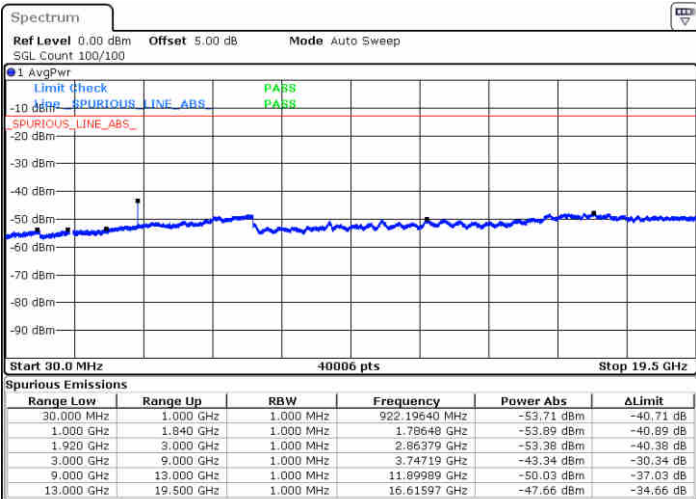

Middle Channel / QPSK

Middle Channel / 16QAM

Date: 19 JUN 2017 20:40:56