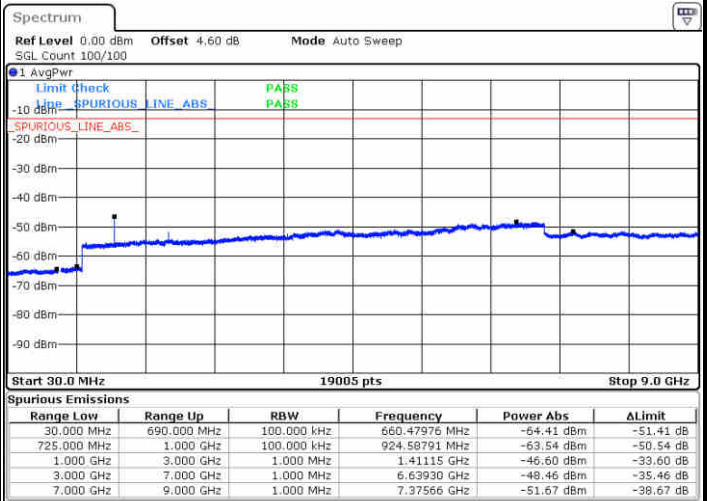

Date: 16 JUN 2017 10:08:29

LTE Band 12 / 3MHz

Middle Channel / QPSK

Middle Channel / 16QAM

Date: 16 JUN 2017 10:10:19

Date: 16 JUN 2017 10:09:24

Highest Channel / QPSK

Highest Channel / 16QAM

Date: 16 JUN 2017 10:11:15

Date: 16 JUN 2017 10:12:10

LTE Band 12 / 5MHz

Lowest Channel / QPSK

Lowest Channel / 16QAM

Date: 16 JUN 2017 10:24:16

Date: 16 JUN 2017 10:25:12

Middle Channel / QPSK

Middle Channel / 16QAM

Date: 16 JUN 2017 10:27:02

Date: 16 JUN 2017 10:28:07

LTE Band 12 / 5MHz

Highest Channel / QPSK

Date: 16 JUN 2017 10:27:57

Highest Channel / 16QAM

Date: 16 JUN 2017 10:28:52