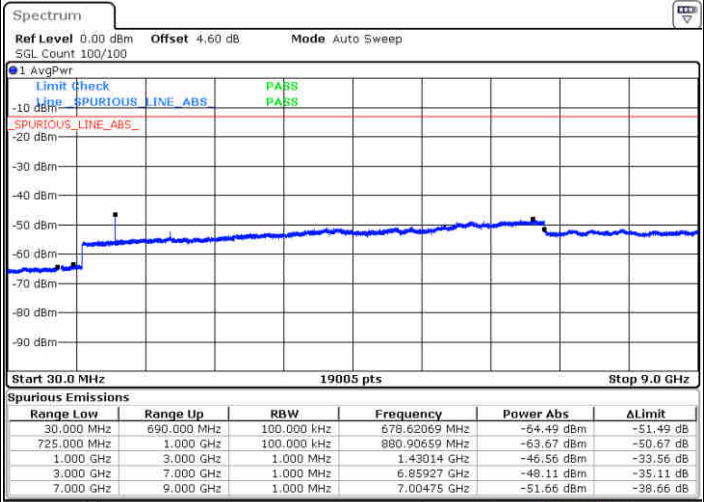

Date: 15 JUN 2017 16:03:35

Date: 15 JUN 2017 16:04:30

Highest Channel / QPSK

Highest Channel / 16QAM

Date: 15 JUN 2017 16:12:41

Date: 15 JUN 2017 16:13:36

LTE Band 12 / 1.4MHz

Lowest Channel / QPSK

Lowest Channel / 16QAM

Date: 16 JUN 2017 09:50:51

Date: 16 JUN 2017 09:51:46

Middle Channel / QPSK

Middle Channel / 16QAM

Date: 16 JUN 2017 09:53:37

Date: 16 JUN 2017 09:52:41

LTE Band 12 / 1.4MHz

Highest Channel / QPSK

Date: 16 JUN 2017 09:54:32

Highest Channel / 16QAM

Date: 16 JUN 2017 09:55:27

LTE Band 12 / 3MHz

Lowest Channel / QPSK

Date: 16 JUN 2017 10:07:34

Lowest Channel / 16QAM