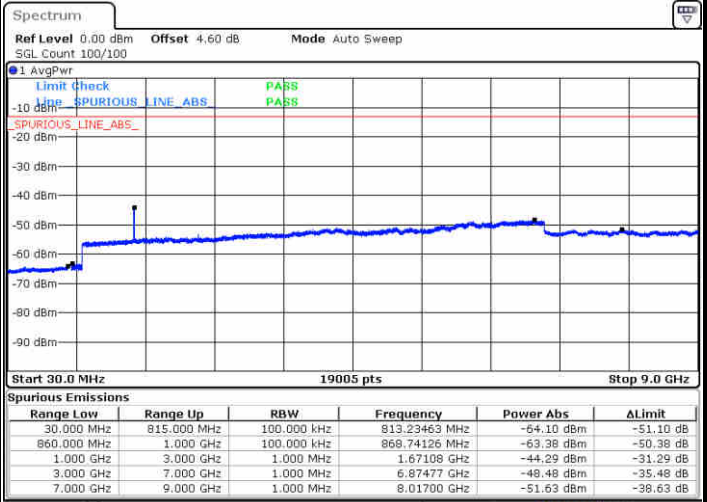

Lowest Channel / 16QAM

Date: 15 JUN 2017 14:58:56

Date: 15 JUN 2017 14:59:51

Middle Channel / QPSK

Middle Channel / 16QAM

Date: 15 JUN 2017 15:01:28

Date: 15 JUN 2017 15:02:23

LTE Band 5 / 1.4MHz

Highest Channel / QPSK

Highest Channel / 16QAM

Date: 15 JUN 2017 15:10:34

Date: 15 JUN 2017 15:11:29

LTE Band 5 / 3MHz

Lowest Channel / QPSK

Lowest Channel / 16QAM

Date: 15 JUN 2017 15:19:38

Date: 15 JUN 2017 15:20:33

LTE Band 5 / 3MHz

Middle Channel / QPSK

Middle Channel / 16QAM

Date: 15 JUN 2017 15:22:11

Date: 15 JUN 2017 15:23:06

Highest Channel / QPSK

Highest Channel / 16QAM