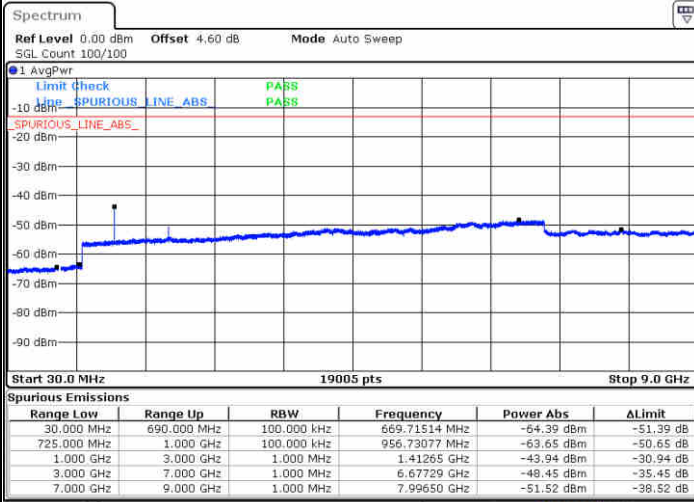

Lowest Channel / 16QAM

Date: 16 JUN 2017 09:50:51

Date: 16 JUN 2017 09:51:46

Middle Channel / QPSK

Middle Channel / 16QAM

Date: 16 JUN 2017 09:53:37

Date: 16 JUN 2017 09:52:41

LTE Band 12 / 1.4MHz

Highest Channel / QPSK

Date: 16 JUN 2017 09:54:32

Highest Channel / 16QAM

Date: 16 JUN 2017 09:55:27

LTE Band 12 / 3MHz

Lowest Channel / QPSK

Date: 16 JUN 2017 10:07:34

Lowest Channel / 16QAM

Date: 16 JUN 2017 10:08:29

LTE Band 12 / 3MHz

Middle Channel / QPSK

Middle Channel / 16QAM

Date: 16 JUN 2017 10:10:19

Date: 16 JUN 2017 10:09:24

Highest Channel / QPSK

Highest Channel / 16QAM