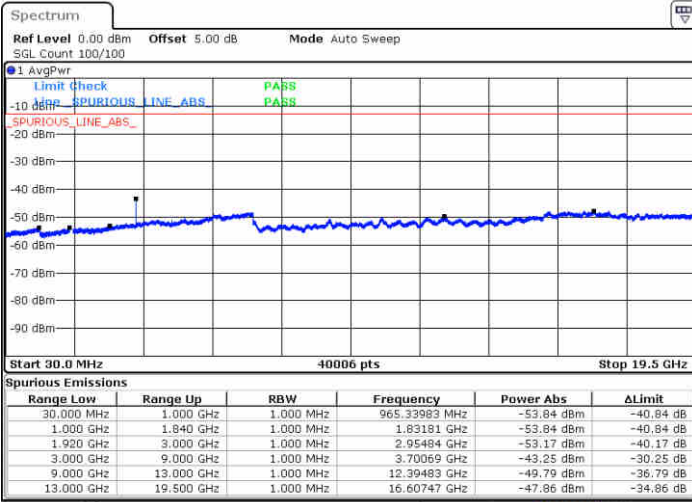

Lowest Channel / 16QAM

Date: 16 JUN 2017 18:16:04

Date: 16 JUN 2017 18:15:10

Middle Channel / QPSK

Middle Channel / 16QAM

Date: 16 JUN 2017 18:17:41

Date: 16 JUN 2017 18:18:36

LTE Band 13 / 5MHz

Highest Channel / QPSK

Date: 16 JUN 2017 18:27:41

Highest Channel / 16QAM

Date: 16 JUN 2017 18:28:46

LTE Band 13 / 10MHz

Middle Channel / QPSK

Date: 16 JUN 2017 18:28:36

Middle Channel / 16QAM

Date: 16 JUN 2017 18:29:31

LTE Band 25 / 1.4MHz

Lowest Channel / QPSK

Lowest Channel / 16QAM

Date: 19 JUN 2017 19:33:55

Date: 19 JUN 2017 19:35:32

Middle Channel / QPSK

Middle Channel / 16QAM