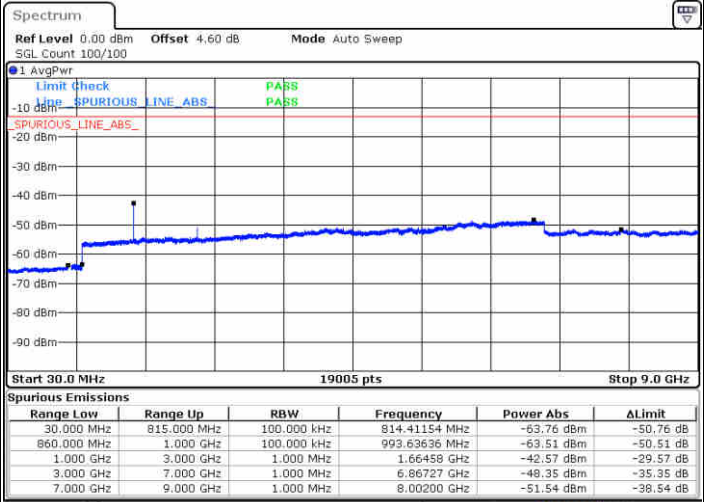

Middle Channel / 16QAM

Date: 15 JUN 2017 15:42:53

Date: 15 JUN 2017 15:43:48

LTE Band 5 / 5MHz

Highest Channel / QPSK

Date: 15 JUN 2017 15:51:58

Highest Channel / 16QAM

Date: 15 JUN 2017 15:52:53

LTE Band 5 / 10MHz

Lowest Channel / QPSK

Date: 15 JUN 2017 16:01:02

Lowest Channel / 16QAM

Date: 15 JUN 2017 16:01:57

LTE Band 5 / 10MHz

Middle Channel / QPSK

Middle Channel / 16QAM

Date: 15 JUN 2017 16:03:35

Date: 15 JUN 2017 16:04:30

Highest Channel / QPSK

Highest Channel / 16QAM

Date: 15 JUN 2017 16:12:41

Date: 15 JUN 2017 16:13:36

LTE Band 12 / 1.4MHz

Lowest Channel / QPSK