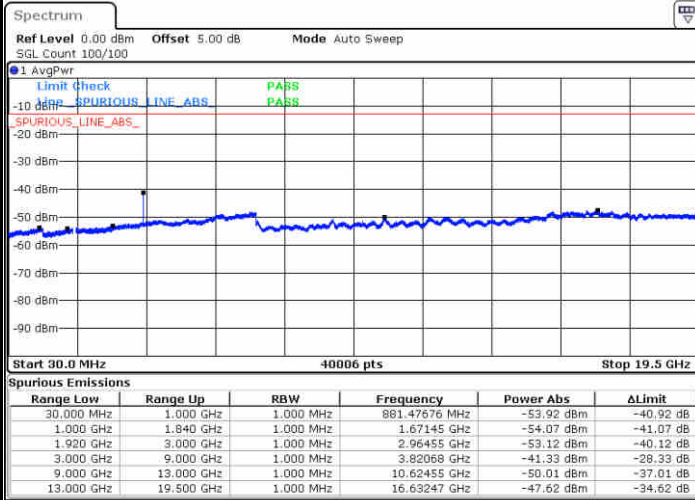

Date: 19 JUN 2017 19:45:54

LTE Band 25 / 5MHz

Lowest Channel / QPSK

Date: 19 JUN 2017 19:58:31

Lowest Channel / 16QAM

Date: 19 JUN 2017 19:59:12

Middle Channel / QPSK

Date: 19 JUN 2017 20:03:51

Middle Channel / 16QAM

Date: 19 JUN 2017 20:02:40

LTE Band 25 / 5MHz

Highest Channel / QPSK

Date: 19 JUN 2017 20:04:34

Highest Channel / 16QAM

Date: 19 JUN 2017 20:05:14

LTE Band 25 / 10MHz

Lowest Channel / QPSK

Date: 19 JUN 2017 20:22:54

Lowest Channel / 16QAM

Date: 19 JUN 2017 20:23:42

LTE Band 25 / 10MHz

Middle Channel / QPSK

Middle Channel / 16QAM

Date: 19 JUN 2017 20:25:20