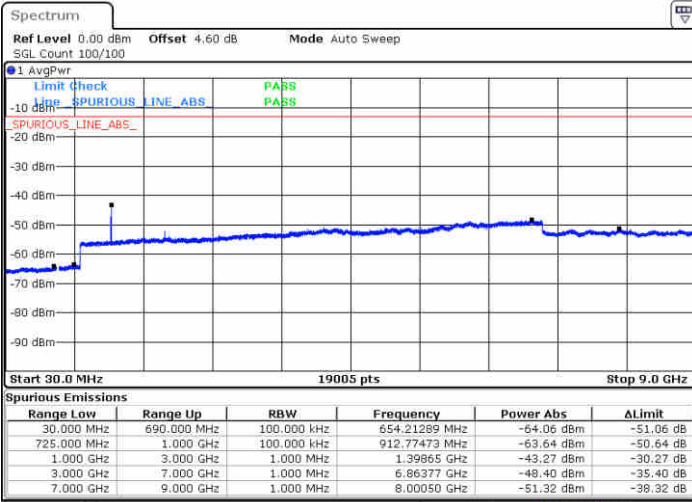

LTE Band 5 / 10MHz

Lowest Channel / QPSK

Date: 15 JUN 2017 16:01:02

Lowest Channel / 16QAM

Date: 15 JUN 2017 16:01:57

LTE Band 5 / 10MHz

Middle Channel / QPSK

Middle Channel / 16QAM

Date: 15 JUN 2017 16:03:35

Date: 15 JUN 2017 16:04:30

Highest Channel / QPSK

Highest Channel / 16QAM

Date: 15 JUN 2017 16:12:41

Date: 15 JUN 2017 16:13:36

LTE Band 12 / 1.4MHz

Lowest Channel / QPSK

Lowest Channel / 16QAM

Date: 16 JUN 2017 09:50:51

Date: 16 JUN 2017 09:51:46

Middle Channel / QPSK

Middle Channel / 16QAM

Date: 16 JUN 2017 09:53:37

Date: 16 JUN 2017 09:52:41

LTE Band 12 / 1.4MHz