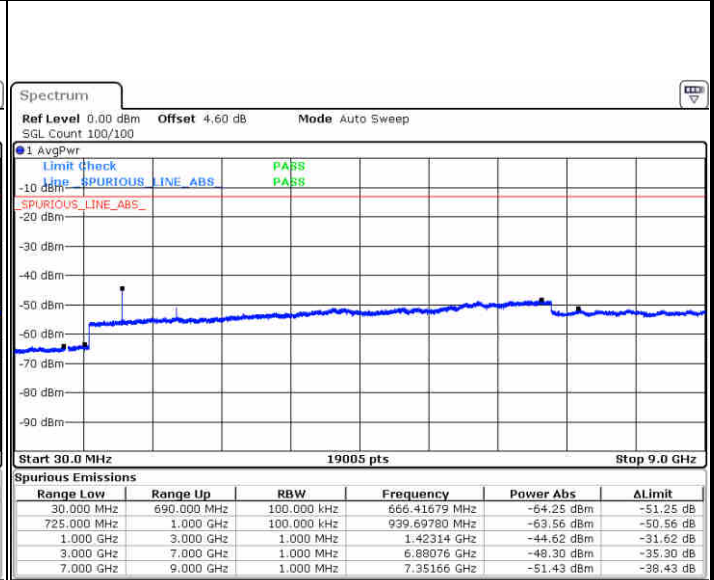

Date: 16 JUN 2017 10:11:15

Date: 16 JUN 2017 10:12:10

LTE Band 12 / 5MHz

Lowest Channel / QPSK

Lowest Channel / 16QAM

Date: 16 JUN 2017 10:24:16

Date: 16 JUN 2017 10:25:12

Middle Channel / QPSK

Middle Channel / 16QAM

Date: 16 JUN 2017 10:27:02

Date: 16 JUN 2017 10:28:07

LTE Band 12 / 5MHz

Highest Channel / QPSK

Date: 16 JUN 2017 10:27:57

Highest Channel / 16QAM

Date: 16 JUN 2017 10:28:52

LTE Band 12 / 10MHz

Lowest Channel / QPSK

Date: 16 JUN 2017 10:40:59

Lowest Channel / 16QAM

Date: 16 JUN 2017 10:41:54

LTE Band 12 / 10MHz

Middle Channel / QPSK

Middle Channel / 16QAM