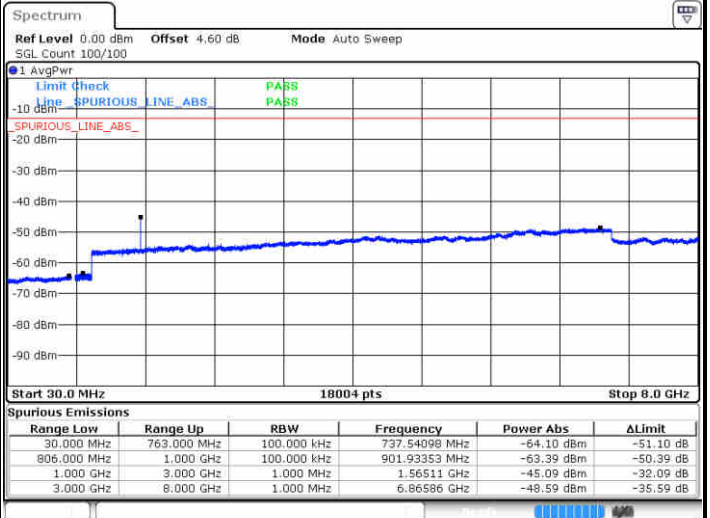

Date: 16 JUN 2017 10:43:45

Date: 16 JUN 2017 10:42:49

Highest Channel / QPSK

Highest Channel / 16QAM

Date: 16 JUN 2017 10:44:40

Date: 16 JUN 2017 10:45:35

LTE Band 13 / 5MHz

Lowest Channel / QPSK

Lowest Channel / 16QAM

Date: 16 JUN 2017 18:16:04

Date: 16 JUN 2017 18:15:10

Middle Channel / QPSK

Middle Channel / 16QAM

Date: 16 JUN 2017 18:17:41

Date: 16 JUN 2017 18:18:36

LTE Band 13 / 5MHz

Highest Channel / QPSK

Date: 16 JUN 2017 18:27:41

Highest Channel / 16QAM

Date: 16 JUN 2017 18:28:46

LTE Band 13 / 10MHz

Middle Channel / QPSK

Date: 16 JUN 2017 18:28:36

Middle Channel / 16QAM