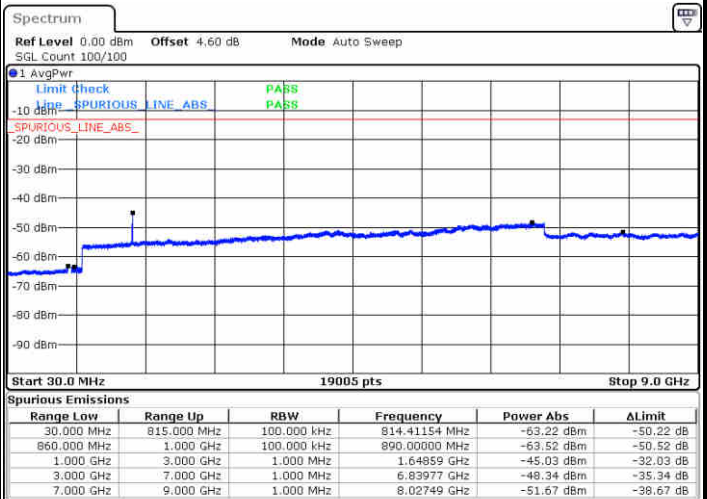

Lowest Channel / 16QAM

Date: 15 JUN 2017 14:58:56

Date: 15 JUN 2017 14:59:51

Middle Channel / QPSK

Middle Channel / 16QAM

Date: 15 JUN 2017 15:01:28

Date: 15 JUN 2017 15:02:23

LTE Band 5 / 1.4MHz

Highest Channel / QPSK

Highest Channel / 16QAM

Date: 15 JUN 2017 15:10:34

Date: 15 JUN 2017 15:11:29

LTE Band 5 / 3MHz

Lowest Channel / QPSK

Lowest Channel / 16QAM

Date: 15 JUN 2017 15:19:38

Date: 15 JUN 2017 15:20:33

LTE Band 5 / 3MHz

Middle Channel / QPSK

Middle Channel / 16QAM

Date: 15 JUN 2017 15:22:11

Date: 15 JUN 2017 15:23:06

Highest Channel / QPSK

Highest Channel / 16QAM