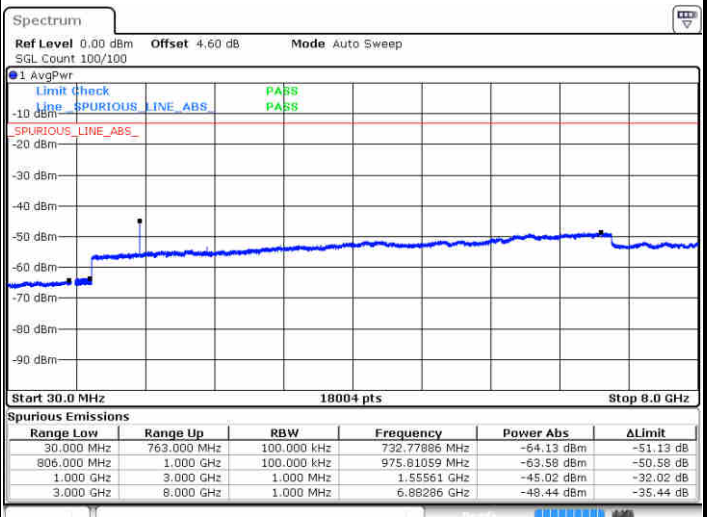

Lowest Channel / 16QAM

Date: 16 JUN 2017 18:16:04

Date: 16 JUN 2017 18:15:10

Middle Channel / QPSK

Middle Channel / 16QAM

Date: 16 JUN 2017 18:17:41

Date: 16 JUN 2017 18:18:36

LTE Band 13 / 5MHz

Highest Channel / QPSK

Date: 16 JUN 2017 18:27:41

Highest Channel / 16QAM

Date: 16 JUN 2017 18:28:46

LTE Band 13 / 10MHz

Middle Channel / QPSK

Date: 16 JUN 2017 18:28:36

Middle Channel / 16QAM

Date: 16 JUN 2017 18:29:31

LTE Band 25 / 1.4MHz

Lowest Channel / QPSK

Lowest Channel / 16QAM

Date: 19 JUN 2017 19:33:55

Date: 19 JUN 2017 19:35:32

Middle Channel / QPSK

Middle Channel / 16QAM

Date: 19 JUN 2017 19:36:58

Date: 19 JUN 2017 19:36:16

LTE Band 25 / 1.4MHz

Highest Channel / QPSK

Highest Channel / 16QAM

LTE Band 25 / 3MHz

Lowest Channel / QPSK

Lowest Channel / 16QAM