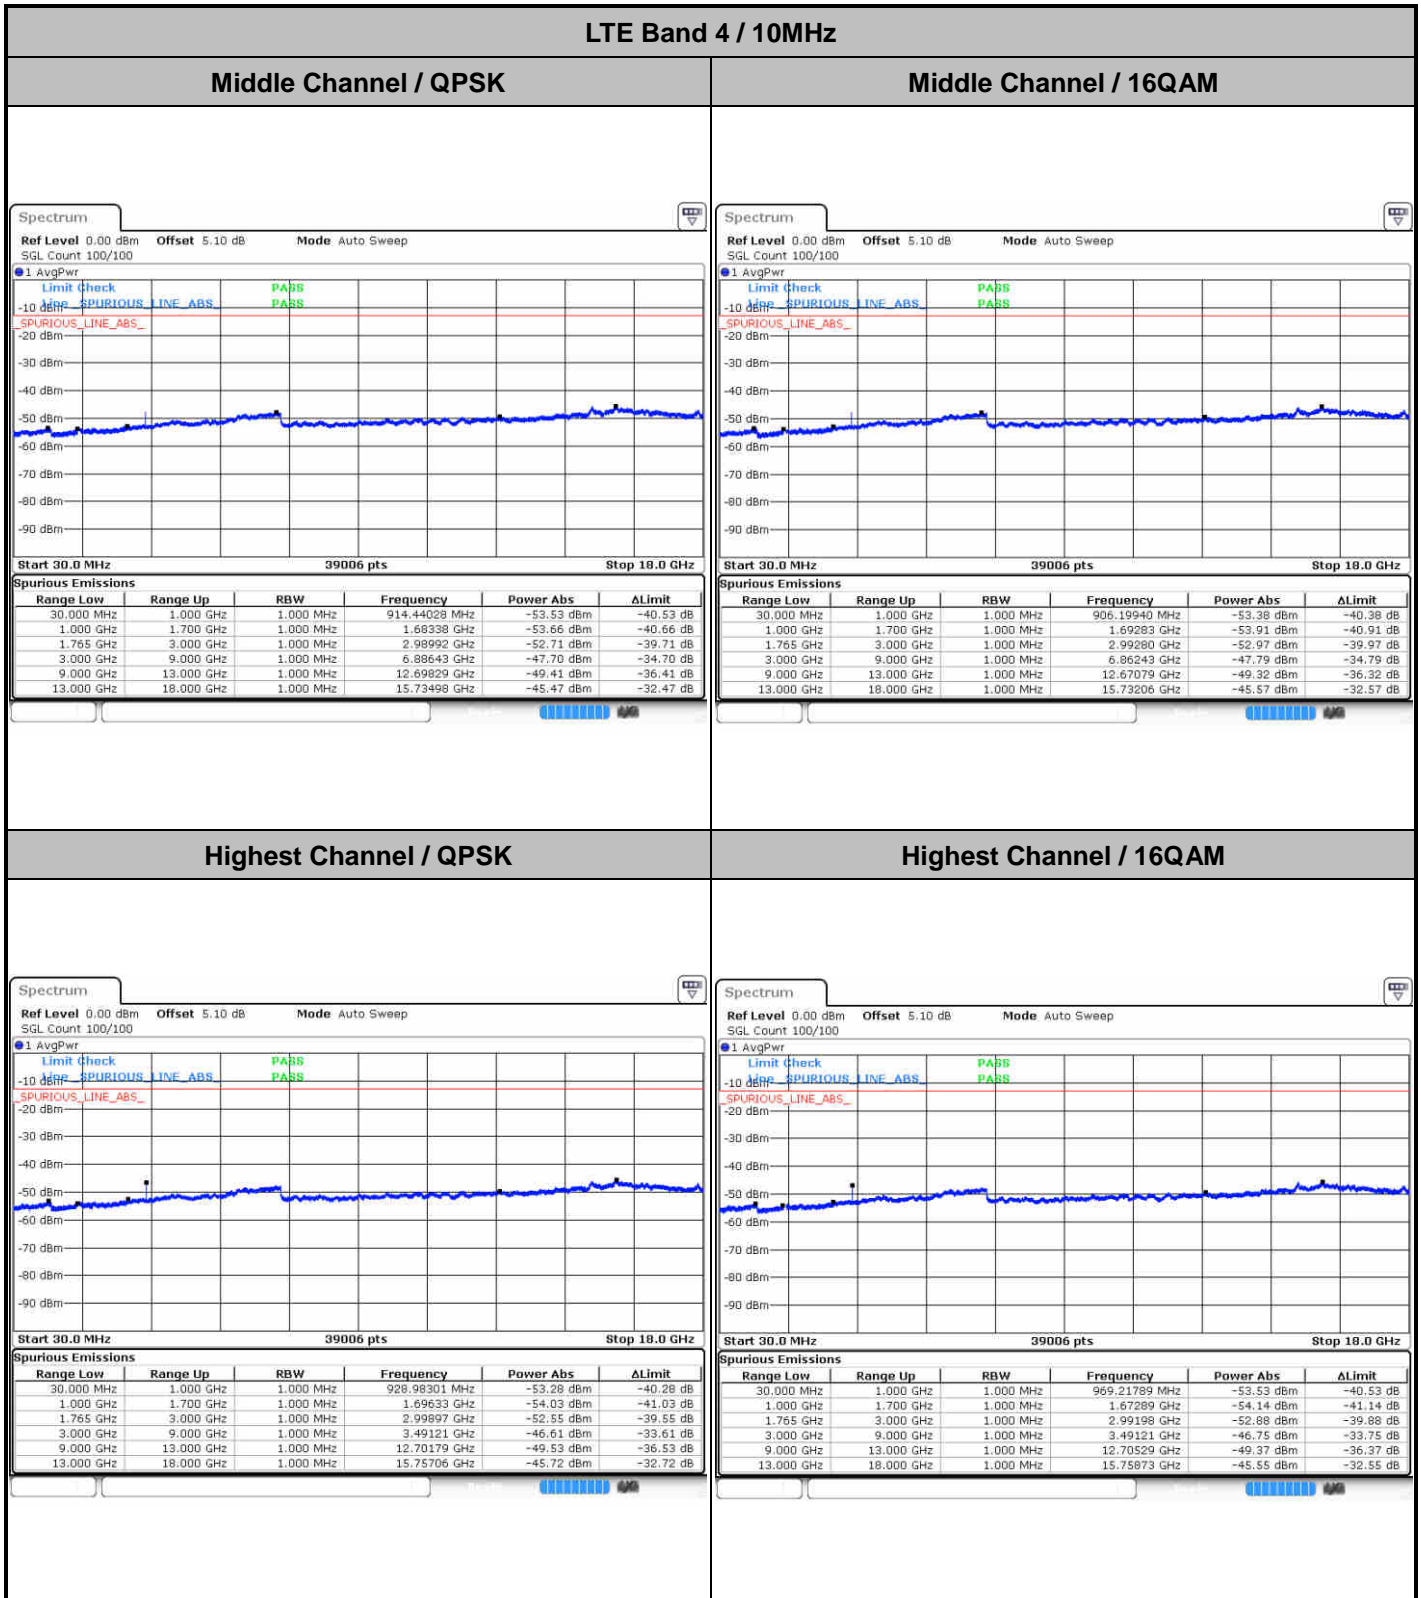

LTE Band 4 / 3MHz

Lowest Channel / QPSK

Lowest Channel / 16QAM

**LTE Band 4 / 5MHz**

**Lowest Channel / QPSK**

**Lowest Channel / 16QAM**

**Middle Channel / QPSK**

**Middle Channel / 16QAM**

LTE Band 4 / 5MHz

Highest Channel / QPSK

Highest Channel / 16QAM

LTE Band 4 / 10MHz

Lowest Channel / QPSK

Lowest Channel / 16QAM

LTE Band 4 / 15MHz

Lowest Channel / QPSK

Lowest Channel / 16QAM

Middle Channel / QPSK

Middle Channel / 16QAM

LTE Band 4 / 15MHz

Highest Channel / QPSK

Highest Channel / 16QAM

LTE Band 4 / 20MHz

Lowest Channel / QPSK

Lowest Channel / 16QAM

**LTE Band 4 / 20MHz**

**Middle Channel / QPSK**

**Middle Channel / 16QAM**

**Highest Channel / QPSK**

**Highest Channel / 16QAM**

LTE Band 5 / 1.4MHz

Lowest Channel / QPSK