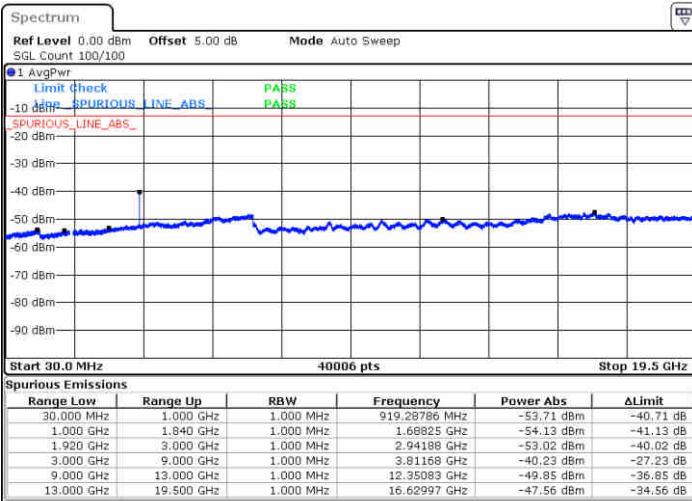

Middle Channel / 16QAM

Date: 19 JUN 2017 20:02:40

LTE Band 25 / 5MHz

Highest Channel / QPSK

Date: 19 JUN 2017 20:04:34

Highest Channel / 16QAM

Date: 19 JUN 2017 20:05:14

LTE Band 25 / 10MHz

Lowest Channel / QPSK

Date: 19 JUN 2017 20:22:54

Lowest Channel / 16QAM

Date: 19 JUN 2017 20:23:42

LTE Band 25 / 10MHz

Middle Channel / QPSK

Middle Channel / 16QAM

Date: 19 JUN 2017 20:25:20

Date: 19 JUN 2017 20:24:23

Highest Channel / QPSK

Highest Channel / 16QAM

Date: 19 JUN 2017 20:26:04

Date: 19 JUN 2017 20:26:56

LTE Band 25 / 15MHz

Lowest Channel / QPSK

Lowest Channel / 16QAM