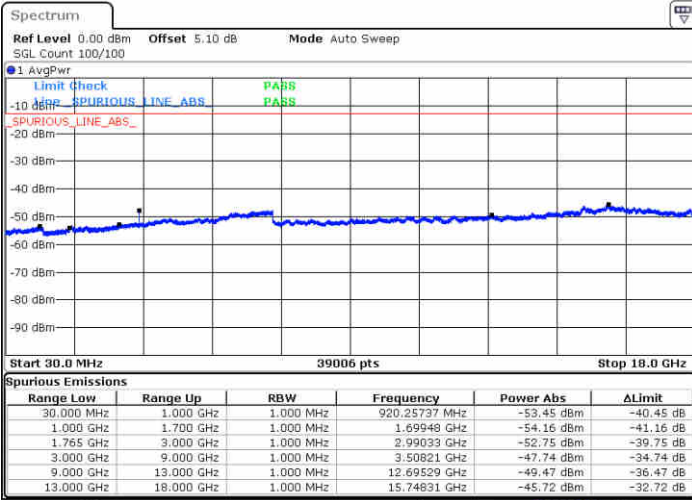

LTE Band 4 / 1.4MHz

Lowest Channel / QPSK

Lowest Channel / 16QAM

Middle Channel / QPSK

Middle Channel / 16QAM

LTE Band 4 / 1.4MHz

Highest Channel / QPSK

Highest Channel / 16QAM

LTE Band 4 / 3MHz

Lowest Channel / QPSK

Lowest Channel / 16QAM

**LTE Band 4 / 5MHz**

**Lowest Channel / QPSK**

**Lowest Channel / 16QAM**

**Middle Channel / QPSK**

**Middle Channel / 16QAM**

LTE Band 4 / 5MHz

Highest Channel / QPSK

Highest Channel / 16QAM

LTE Band 4 / 10MHz

Lowest Channel / QPSK

Lowest Channel / 16QAM

LTE Band 4 / 15MHz

Lowest Channel / QPSK