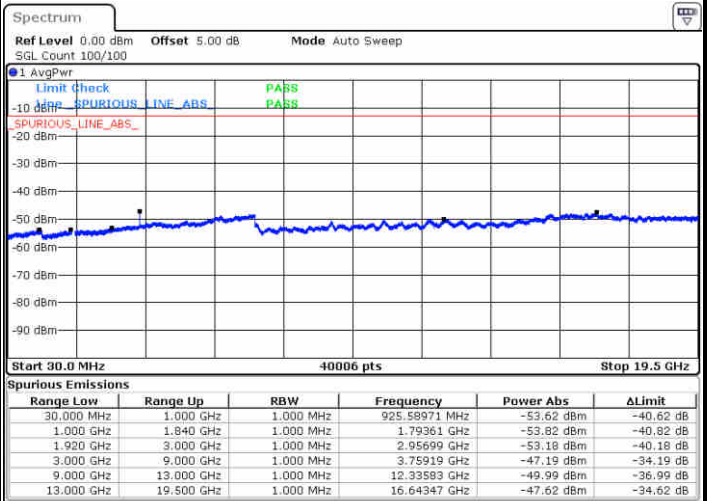

Highest Channel / QPSK

Date: 16 JUN 2017 18:27:41

Highest Channel / 16QAM

Date: 16 JUN 2017 18:28:46

LTE Band 13 / 10MHz

Middle Channel / QPSK

Date: 16 JUN 2017 18:28:36

Middle Channel / 16QAM

Date: 16 JUN 2017 18:29:31

LTE Band 25 / 1.4MHz

Lowest Channel / QPSK

Lowest Channel / 16QAM

Date: 19 JUN 2017 19:33:55

Date: 19 JUN 2017 19:35:32

Middle Channel / QPSK

Middle Channel / 16QAM

Date: 19 JUN 2017 19:36:58

Date: 19 JUN 2017 19:36:16

LTE Band 25 / 1.4MHz

Highest Channel / QPSK

Highest Channel / 16QAM

LTE Band 25 / 3MHz

Lowest Channel / QPSK

Lowest Channel / 16QAM