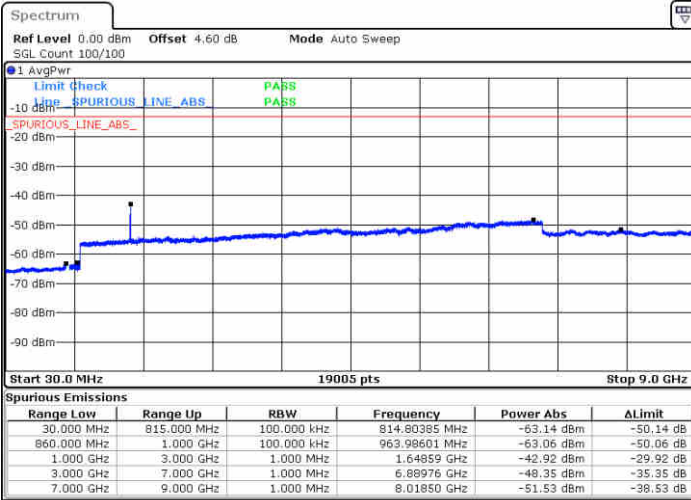

Lowest Channel / 16QAM

Middle Channel / QPSK

Middle Channel / 16QAM

LTE Band 4 / 15MHz

Highest Channel / QPSK

Highest Channel / 16QAM

LTE Band 4 / 20MHz

Lowest Channel / QPSK

Lowest Channel / 16QAM

**LTE Band 4 / 20MHz**

**Middle Channel / QPSK**

**Middle Channel / 16QAM**

**Highest Channel / QPSK**

**Highest Channel / 16QAM**

LTE Band 5 / 1.4MHz

Lowest Channel / QPSK

Lowest Channel / 16QAM

Date: 15 JUN 2017 14:58:56

Date: 15 JUN 2017 14:59:51

Middle Channel / QPSK

Middle Channel / 16QAM

Date: 15 JUN 2017 15:01:28

Date: 15 JUN 2017 15:02:23

LTE Band 5 / 1.4MHz

Highest Channel / QPSK

Highest Channel / 16QAM

Date: 15 JUN 2017 15:10:34

Date: 15 JUN 2017 15:11:29

LTE Band 5 / 3MHz

Lowest Channel / QPSK

Lowest Channel / 16QAM

Date: 15 JUN 2017 15:19:38