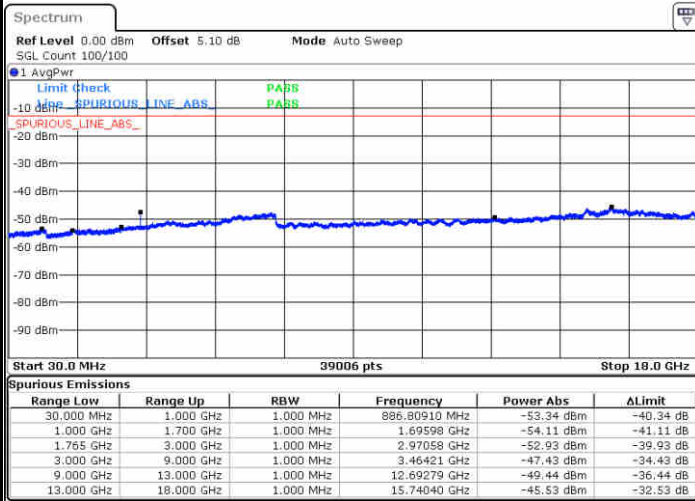

LTE Band 4 / 1.4MHz

Lowest Channel / QPSK

Lowest Channel / 16QAM

Middle Channel / QPSK

Middle Channel / 16QAM

LTE Band 4 / 1.4MHz

Highest Channel / QPSK

Highest Channel / 16QAM

LTE Band 4 / 3MHz

Lowest Channel / QPSK

Lowest Channel / 16QAM

**LTE Band 4 / 5MHz**

**Lowest Channel / QPSK**

**Lowest Channel / 16QAM**

**Middle Channel / QPSK**

**Middle Channel / 16QAM**

LTE Band 4 / 5MHz

Highest Channel / QPSK

Highest Channel / 16QAM

LTE Band 4 / 10MHz

Lowest Channel / QPSK

Lowest Channel / 16QAM

LTE Band 4 / 15MHz

Lowest Channel / QPSK