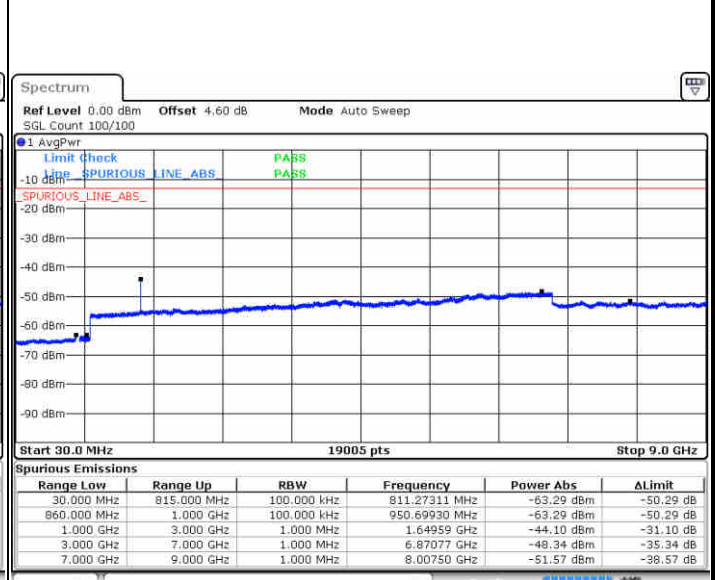

Date: 15 JUN 2017 15:31:15

Date: 15 JUN 2017 15:32:10

LTE Band 5 / 5MHz

Lowest Channel / QPSK

Lowest Channel / 16QAM

Date: 15 JUN 2017 15:40:20

Date: 15 JUN 2017 15:41:15

Middle Channel / QPSK

Middle Channel / 16QAM

Date: 15 JUN 2017 15:42:53

Date: 15 JUN 2017 15:43:48

LTE Band 5 / 5MHz

Highest Channel / QPSK

Date: 15 JUN 2017 15:51:58

Highest Channel / 16QAM

Date: 15 JUN 2017 15:52:53

LTE Band 5 / 10MHz

Lowest Channel / QPSK

Date: 15 JUN 2017 16:01:02

Lowest Channel / 16QAM

Date: 15 JUN 2017 16:01:57

LTE Band 5 / 10MHz

Middle Channel / QPSK

Middle Channel / 16QAM

Date: 15 JUN 2017 16:03:35

Date: 15 JUN 2017 16:04:30

Highest Channel / QPSK

Highest Channel / 16QAM

Date: 15 JUN 2017 16:12:41

Date: 15 JUN 2017 16:13:36

LTE Band 12 / 1.4MHz

Lowest Channel / QPSK