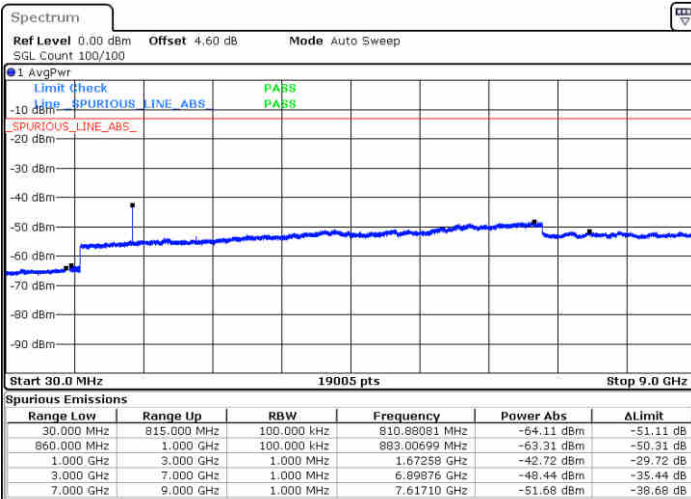

Lowest Channel / 16QAM

**LTE Band 4 / 20MHz**

**Middle Channel / QPSK**

**Middle Channel / 16QAM**

**Highest Channel / QPSK**

**Highest Channel / 16QAM**

LTE Band 5 / 1.4MHz

Lowest Channel / QPSK

Lowest Channel / 16QAM

Date: 15 JUN 2017 14:58:56

Date: 15 JUN 2017 14:59:51

Middle Channel / QPSK

Middle Channel / 16QAM

Date: 15 JUN 2017 15:01:28

Date: 15 JUN 2017 15:02:23

LTE Band 5 / 1.4MHz

Highest Channel / QPSK

Highest Channel / 16QAM

Date: 15 JUN 2017 15:10:34

Date: 15 JUN 2017 15:11:29

LTE Band 5 / 3MHz

Lowest Channel / QPSK

Lowest Channel / 16QAM

Date: 15 JUN 2017 15:19:38