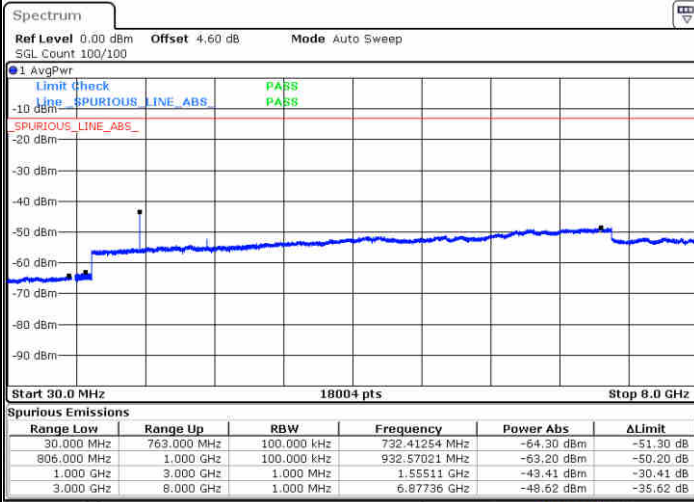

LTE Band 12 / 10MHz

Lowest Channel / QPSK

Date: 16 JUN 2017 10:40:59

Lowest Channel / 16QAM

Date: 16 JUN 2017 10:41:54

LTE Band 12 / 10MHz

Middle Channel / QPSK

Middle Channel / 16QAM

Date: 16 JUN 2017 10:43:45

Date: 16 JUN 2017 10:42:49

Highest Channel / QPSK

Highest Channel / 16QAM

Date: 16 JUN 2017 10:44:40

Date: 16 JUN 2017 10:45:35

LTE Band 13 / 5MHz

Lowest Channel / QPSK

Lowest Channel / 16QAM

Date: 16 JUN 2017 18:16:04

Date: 16 JUN 2017 18:15:10

Middle Channel / QPSK

Middle Channel / 16QAM

Date: 16 JUN 2017 18:17:41

Date: 16 JUN 2017 18:18:36

LTE Band 13 / 5MHz

Highest Channel / QPSK

Date: 16 JUN 2017 18:27:41

Highest Channel / 16QAM

Date: 16 JUN 2017 18:28:46

LTE Band 13 / 10MHz

Middle Channel / QPSK

Date: 16 JUN 2017 18:28:36

Middle Channel / 16QAM