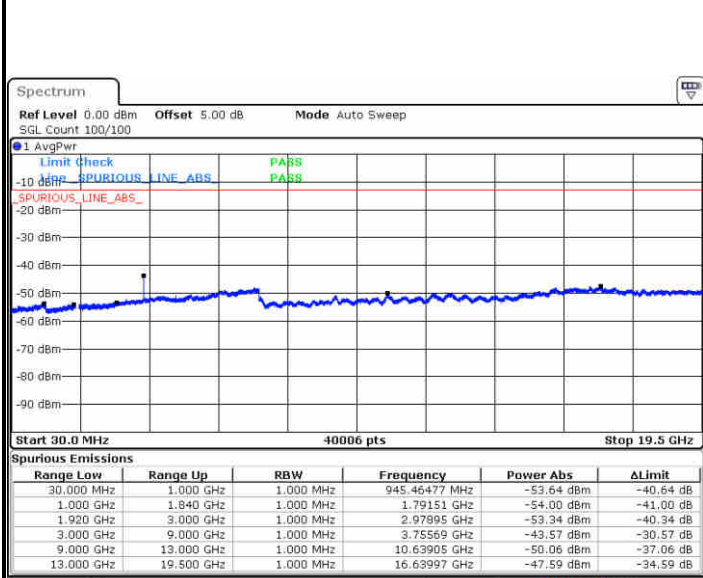

LTE Band 25 / 3MHz

Middle Channel / QPSK

Middle Channel / 16QAM

Date: 19 JUN 2017 19:44:22

Date: 19 JUN 2017 19:43:41

Highest Channel / QPSK

Highest Channel / 16QAM

Date: 19 JUN 2017 19:45:03

Date: 19 JUN 2017 19:45:54

LTE Band 25 / 5MHz

Lowest Channel / QPSK

Date: 19 JUN 2017 19:58:31

Lowest Channel / 16QAM

Date: 19 JUN 2017 19:59:12

Middle Channel / QPSK

Date: 19 JUN 2017 20:03:51

Middle Channel / 16QAM

Date: 19 JUN 2017 20:02:40

LTE Band 25 / 5MHz

Highest Channel / QPSK

Date: 19 JUN 2017 20:04:34

Highest Channel / 16QAM

Date: 19 JUN 2017 20:05:14

LTE Band 25 / 10MHz

Lowest Channel / QPSK

Date: 19 JUN 2017 20:22:54

Lowest Channel / 16QAM

Date: 19 JUN 2017 20:23:42

LTE Band 25 / 10MHz

Middle Channel / QPSK

Middle Channel / 16QAM

Date: 19 JUN 2017 20:25:20