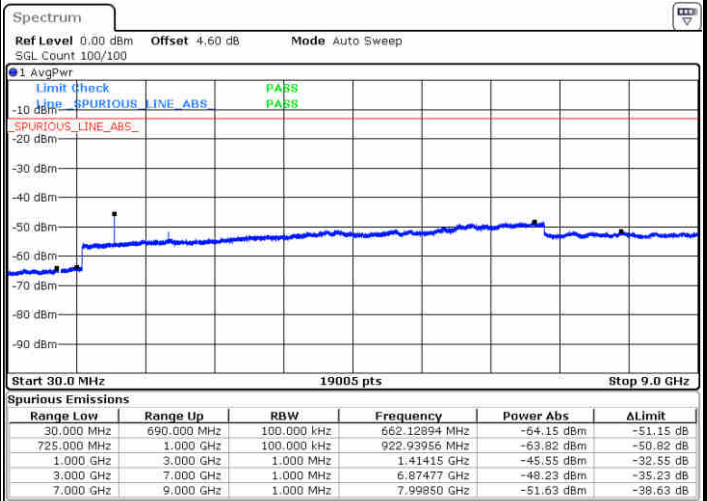

Date: 15 JUN 2017 16:03:35

Date: 15 JUN 2017 16:04:30

Highest Channel / QPSK

Highest Channel / 16QAM

Date: 15 JUN 2017 16:12:41

Date: 15 JUN 2017 16:13:36

LTE Band 12 / 1.4MHz

Lowest Channel / QPSK

Lowest Channel / 16QAM

Date: 16 JUN 2017 09:50:51

Date: 16 JUN 2017 09:51:46

Middle Channel / QPSK

Middle Channel / 16QAM

Date: 16 JUN 2017 09:53:37

Date: 16 JUN 2017 09:52:41

LTE Band 12 / 1.4MHz

Highest Channel / QPSK

Date: 16 JUN 2017 09:54:32

Highest Channel / 16QAM

Date: 16 JUN 2017 09:55:27

LTE Band 12 / 3MHz

Lowest Channel / QPSK

Date: 16 JUN 2017 10:07:34

Lowest Channel / 16QAM