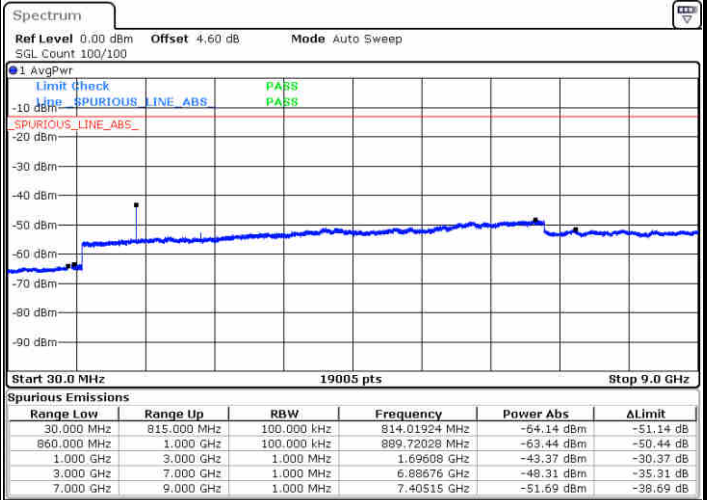

Lowest Channel / 16QAM

**LTE Band 4 / 20MHz**

**Middle Channel / QPSK**

**Middle Channel / 16QAM**

**Highest Channel / QPSK**

**Highest Channel / 16QAM**

LTE Band 5 / 1.4MHz

Lowest Channel / QPSK

Lowest Channel / 16QAM

Date: 15 JUN 2017 14:58:56

Date: 15 JUN 2017 14:59:51

Middle Channel / QPSK

Middle Channel / 16QAM

Date: 15 JUN 2017 15:01:28

Date: 15 JUN 2017 15:02:23

LTE Band 5 / 1.4MHz

Highest Channel / QPSK

Highest Channel / 16QAM

Date: 15 JUN 2017 15:10:34

Date: 15 JUN 2017 15:11:29

LTE Band 5 / 3MHz

Lowest Channel / QPSK

Lowest Channel / 16QAM

Date: 15 JUN 2017 15:19:38