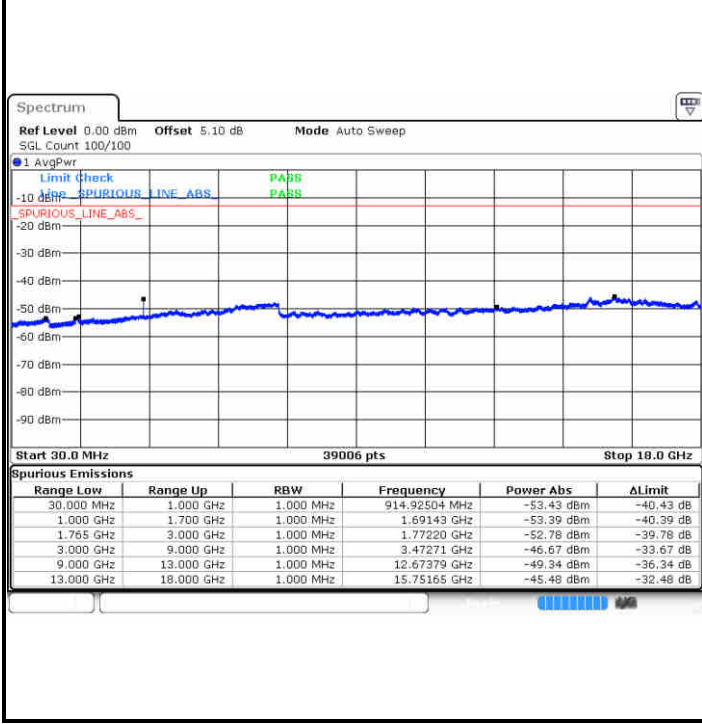

Lowest Channel / 16QAM

Middle Channel / QPSK

Middle Channel / 16QAM

LTE Band 4 / 15MHz

Highest Channel / QPSK

Highest Channel / 16QAM

LTE Band 4 / 20MHz

Lowest Channel / QPSK

Lowest Channel / 16QAM

**LTE Band 4 / 20MHz**

**Middle Channel / QPSK**

**Middle Channel / 16QAM**

**Highest Channel / QPSK**

**Highest Channel / 16QAM**

LTE Band 5 / 1.4MHz

Lowest Channel / QPSK

Lowest Channel / 16QAM

Date: 15 JUN 2017 14:58:56

Date: 15 JUN 2017 14:59:51

Middle Channel / QPSK

Middle Channel / 16QAM

Date: 15 JUN 2017 15:01:28

Date: 15 JUN 2017 15:02:23

LTE Band 5 / 1.4MHz

Highest Channel / QPSK

Highest Channel / 16QAM

Date: 15 JUN 2017 15:10:34

Date: 15 JUN 2017 15:11:29

LTE Band 5 / 3MHz

Lowest Channel / QPSK

Lowest Channel / 16QAM

Date: 15 JUN 2017 15:19:38