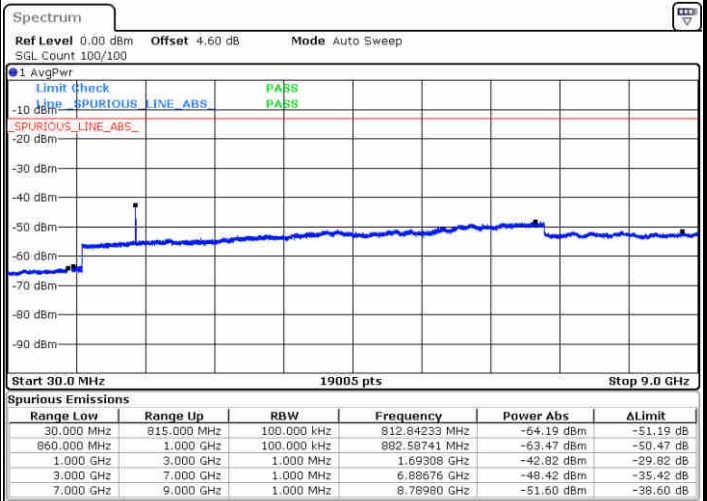

Highest Channel / QPSK

Highest Channel / 16QAM

Date: 15 JUN 2017 15:10:34

Date: 15 JUN 2017 15:11:29

LTE Band 5 / 3MHz

Lowest Channel / QPSK

Lowest Channel / 16QAM

Date: 15 JUN 2017 15:19:38

Date: 15 JUN 2017 15:20:33

LTE Band 5 / 3MHz

Middle Channel / QPSK

Middle Channel / 16QAM

Date: 15 JUN 2017 15:22:11

Date: 15 JUN 2017 15:23:06

Highest Channel / QPSK

Highest Channel / 16QAM

Date: 15 JUN 2017 15:31:15

Date: 15 JUN 2017 15:32:10

LTE Band 5 / 5MHz

Lowest Channel / QPSK

Lowest Channel / 16QAM

Date: 15 JUN 2017 15:40:20

Date: 15 JUN 2017 15:41:15

Middle Channel / QPSK

Middle Channel / 16QAM

Date: 15 JUN 2017 15:42:53

Date: 15 JUN 2017 15:43:48

LTE Band 5 / 5MHz

Highest Channel / QPSK

Date: 15 JUN 2017 15:51:58

Highest Channel / 16QAM

Date: 15 JUN 2017 15:52:53