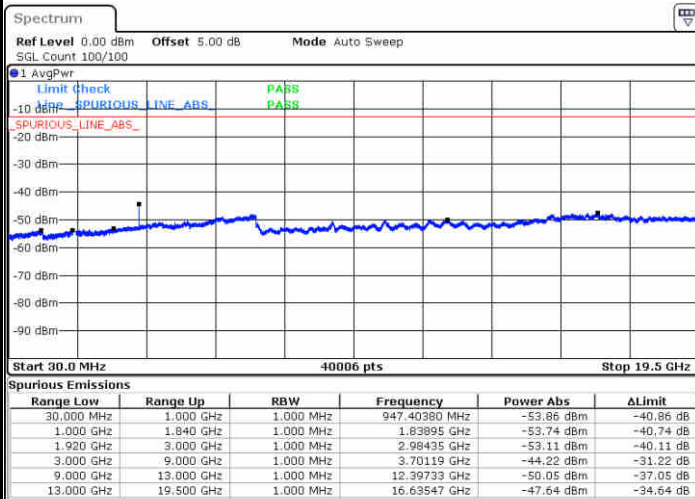

Date: 19 JUN 2017 19:45:54

LTE Band 25 / 5MHz

Lowest Channel / QPSK

Date: 19 JUN 2017 19:58:31

Lowest Channel / 16QAM

Date: 19 JUN 2017 19:59:12

Middle Channel / QPSK

Date: 19 JUN 2017 20:03:51

Middle Channel / 16QAM

Date: 19 JUN 2017 20:02:40

LTE Band 25 / 5MHz

Highest Channel / QPSK

Date: 19 JUN 2017 20:04:34

Highest Channel / 16QAM

Date: 19 JUN 2017 20:05:14

LTE Band 25 / 10MHz

Lowest Channel / QPSK

Date: 19 JUN 2017 20:22:54

Lowest Channel / 16QAM

Date: 19 JUN 2017 20:23:42

LTE Band 25 / 10MHz

Middle Channel / QPSK

Middle Channel / 16QAM

Date: 19 JUN 2017 20:25:20