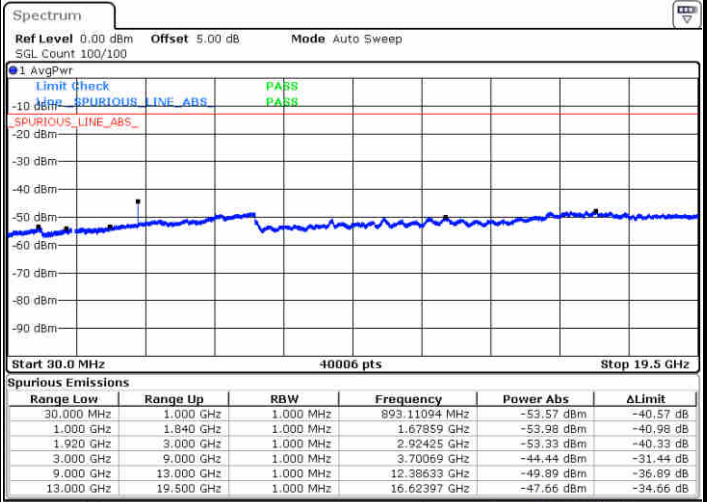

Lowest Channel / 16QAM

Date: 16 JUN 2017 18:16:04

Date: 16 JUN 2017 18:15:10

Middle Channel / QPSK

Middle Channel / 16QAM

Date: 16 JUN 2017 18:17:41

Date: 16 JUN 2017 18:18:36

LTE Band 13 / 5MHz

Highest Channel / QPSK

Date: 16 JUN 2017 18:27:41

Highest Channel / 16QAM

Date: 16 JUN 2017 18:28:46

LTE Band 13 / 10MHz

Middle Channel / QPSK

Date: 16 JUN 2017 18:28:36

Middle Channel / 16QAM

Date: 16 JUN 2017 18:29:31

LTE Band 25 / 1.4MHz

Lowest Channel / QPSK

Lowest Channel / 16QAM

Date: 19 JUN 2017 19:33:55

Date: 19 JUN 2017 19:35:32

Middle Channel / QPSK

Middle Channel / 16QAM