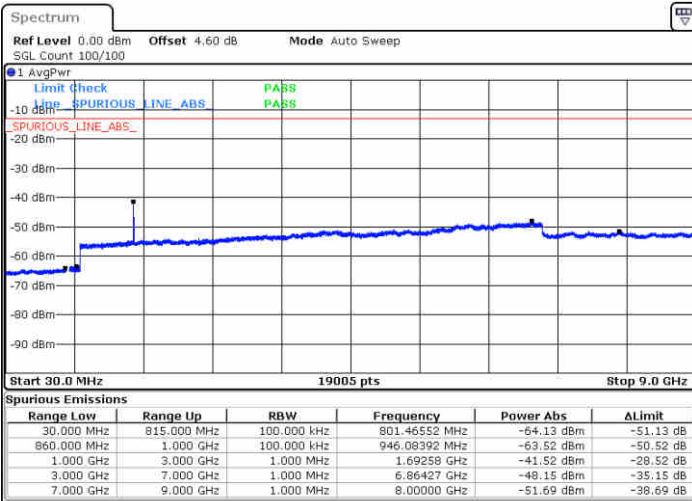

Highest Channel / QPSK

Highest Channel / 16QAM

Date: 15 JUN 2017 15:10:34

Date: 15 JUN 2017 15:11:29

LTE Band 5 / 3MHz

Lowest Channel / QPSK

Lowest Channel / 16QAM

Date: 15 JUN 2017 15:19:38

Date: 15 JUN 2017 15:20:33

LTE Band 5 / 3MHz

Middle Channel / QPSK

Middle Channel / 16QAM

Date: 15 JUN 2017 15:22:11

Date: 15 JUN 2017 15:23:06

Highest Channel / QPSK

Highest Channel / 16QAM

Date: 15 JUN 2017 15:31:15

Date: 15 JUN 2017 15:32:10

LTE Band 5 / 5MHz

Lowest Channel / QPSK

Lowest Channel / 16QAM

Date: 15 JUN 2017 15:40:20

Date: 15 JUN 2017 15:41:15

Middle Channel / QPSK

Middle Channel / 16QAM

Date: 15 JUN 2017 15:42:53

Date: 15 JUN 2017 15:43:48

LTE Band 5 / 5MHz

Highest Channel / QPSK

Date: 15 JUN 2017 15:51:58

Highest Channel / 16QAM

Date: 15 JUN 2017 15:52:53