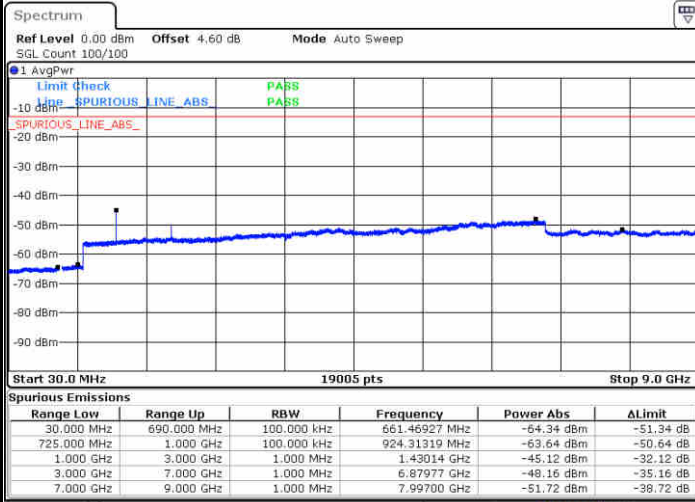

Date: 15 JUN 2017 16:03:35

Date: 15 JUN 2017 16:04:30

Highest Channel / QPSK

Highest Channel / 16QAM

Date: 15 JUN 2017 16:12:41

Date: 15 JUN 2017 16:13:36

LTE Band 12 / 1.4MHz

Lowest Channel / QPSK

Lowest Channel / 16QAM

Date: 16 JUN 2017 09:50:51

Date: 16 JUN 2017 09:51:46

Middle Channel / QPSK

Middle Channel / 16QAM

Date: 16 JUN 2017 09:53:37

Date: 16 JUN 2017 09:52:41

LTE Band 12 / 1.4MHz

Highest Channel / QPSK

Date: 16 JUN 2017 09:54:32

Highest Channel / 16QAM

Date: 16 JUN 2017 09:55:27

LTE Band 12 / 3MHz

Lowest Channel / QPSK

Date: 16 JUN 2017 10:07:34

Lowest Channel / 16QAM