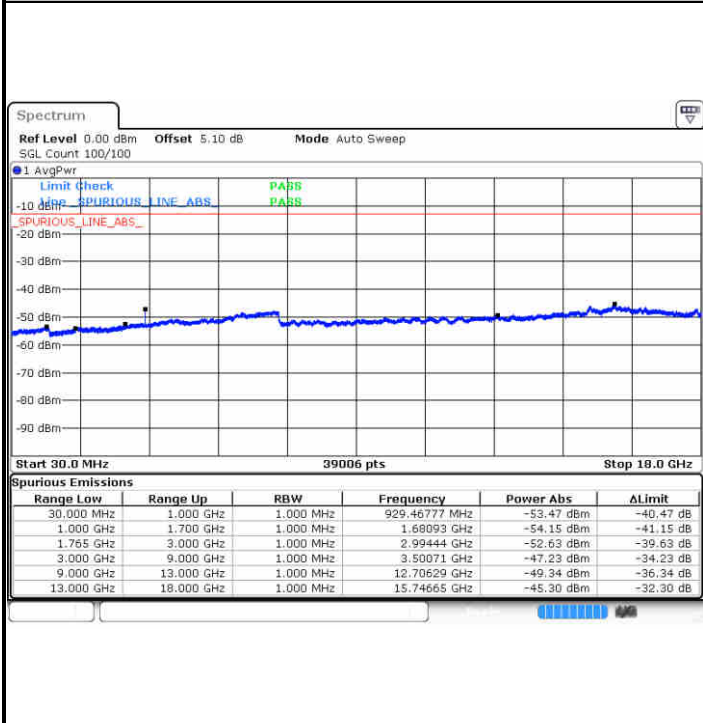

LTE Band 4 / 1.4MHz

Lowest Channel / QPSK

Lowest Channel / 16QAM

Middle Channel / QPSK

Middle Channel / 16QAM

LTE Band 4 / 1.4MHz

Highest Channel / QPSK

Highest Channel / 16QAM

LTE Band 4 / 3MHz

Lowest Channel / QPSK

Lowest Channel / 16QAM

**LTE Band 4 / 5MHz**

**Lowest Channel / QPSK**

**Lowest Channel / 16QAM**

**Middle Channel / QPSK**

**Middle Channel / 16QAM**

LTE Band 4 / 5MHz

Highest Channel / QPSK

Highest Channel / 16QAM

LTE Band 4 / 10MHz

Lowest Channel / QPSK

Lowest Channel / 16QAM

LTE Band 4 / 15MHz

Lowest Channel / QPSK

Lowest Channel / 16QAM

Middle Channel / QPSK

Middle Channel / 16QAM

LTE Band 4 / 15MHz

Highest Channel / QPSK

Highest Channel / 16QAM

LTE Band 4 / 20MHz

Lowest Channel / QPSK