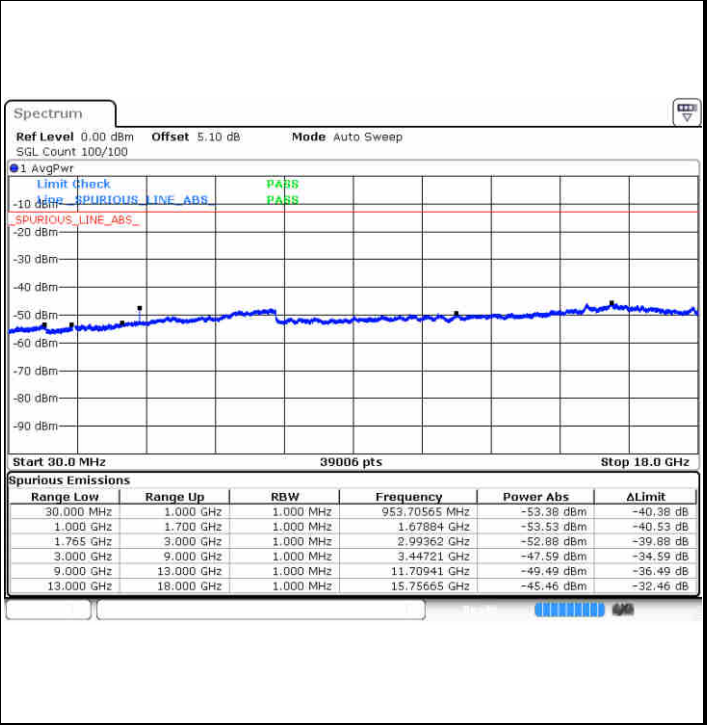

Lowest Channel / 16QAM

Middle Channel / QPSK

Middle Channel / 16QAM

LTE Band 4 / 15MHz

Highest Channel / QPSK

Highest Channel / 16QAM

LTE Band 4 / 20MHz

Lowest Channel / QPSK

Lowest Channel / 16QAM

**LTE Band 4 / 20MHz**

**Middle Channel / QPSK**

**Middle Channel / 16QAM**

**Highest Channel / QPSK**

**Highest Channel / 16QAM**

LTE Band 5 / 1.4MHz

Lowest Channel / QPSK

Lowest Channel / 16QAM

Date: 15 JUN 2017 14:58:56

Date: 15 JUN 2017 14:59:51

Middle Channel / QPSK

Middle Channel / 16QAM

Date: 15 JUN 2017 15:01:28

Date: 15 JUN 2017 15:02:23

LTE Band 5 / 1.4MHz

Highest Channel / QPSK

Highest Channel / 16QAM

Date: 15 JUN 2017 15:10:34

Date: 15 JUN 2017 15:11:29

LTE Band 5 / 3MHz

Lowest Channel / QPSK

Lowest Channel / 16QAM

Date: 15 JUN 2017 15:19:38