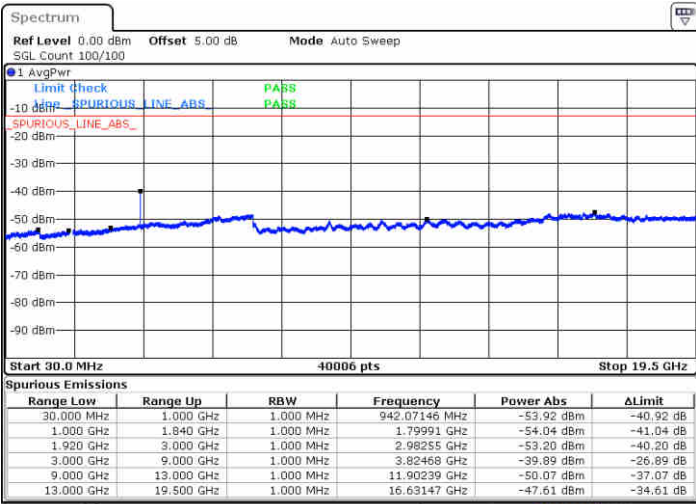

Date: 19 JUN 2017 19:36:58

Date: 19 JUN 2017 19:36:16

LTE Band 25 / 1.4MHz

Highest Channel / QPSK

Highest Channel / 16QAM

LTE Band 25 / 3MHz

Lowest Channel / QPSK

Lowest Channel / 16QAM

LTE Band 25 / 3MHz

Middle Channel / QPSK

Middle Channel / 16QAM

Date: 19 JUN 2017 19:44:22

Date: 19 JUN 2017 19:43:41

Highest Channel / QPSK

Highest Channel / 16QAM

Date: 19 JUN 2017 19:45:03

Date: 19 JUN 2017 19:45:54

LTE Band 25 / 5MHz

Lowest Channel / QPSK

Date: 19 JUN 2017 19:58:31

Lowest Channel / 16QAM

Date: 19 JUN 2017 19:59:12

Middle Channel / QPSK

Date: 19 JUN 2017 20:03:51