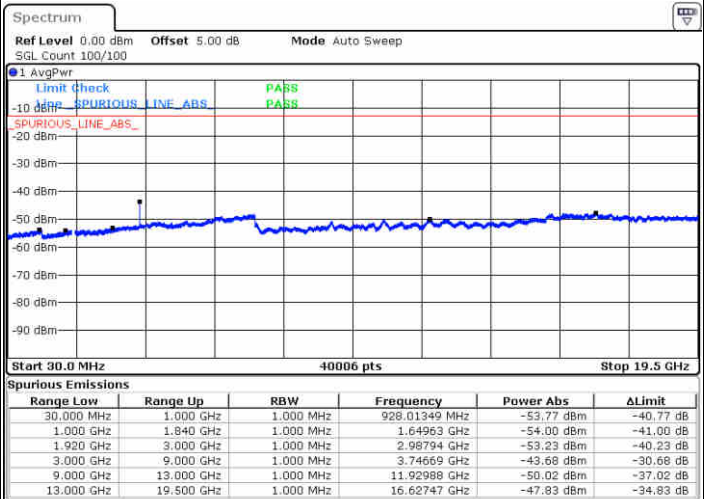

Date: 19 JUN 2017 20:24:23

Highest Channel / QPSK

Highest Channel / 16QAM

Date: 19 JUN 2017 20:26:04

Date: 19 JUN 2017 20:26:56

LTE Band 25 / 15MHz

Lowest Channel / QPSK

Lowest Channel / 16QAM

Date: 19 JUN 2017 20:38:02

Date: 19 JUN 2017 20:39:33

Middle Channel / QPSK

Middle Channel / 16QAM

Date: 19 JUN 2017 20:40:56

Date: 19 JUN 2017 20:40:16