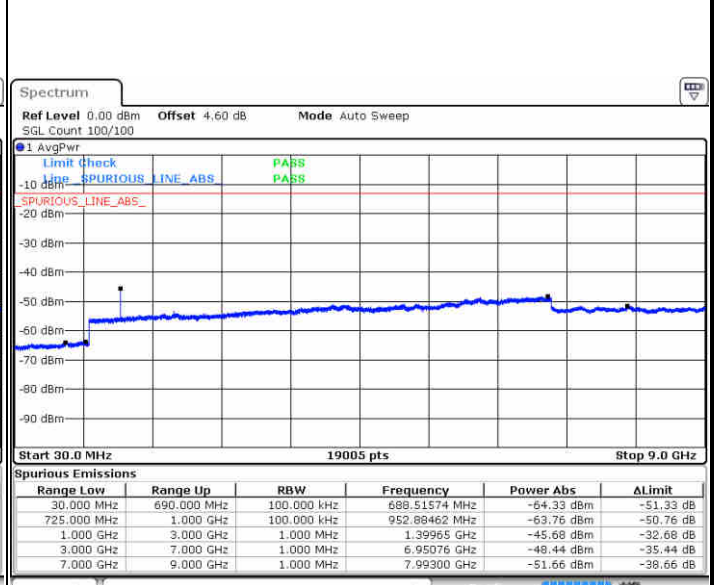

Date: 16 JUN 2017 10:11:15

Date: 16 JUN 2017 10:12:10

LTE Band 12 / 5MHz

Lowest Channel / QPSK

Lowest Channel / 16QAM

Date: 16 JUN 2017 10:24:16

Date: 16 JUN 2017 10:25:12

Middle Channel / QPSK

Middle Channel / 16QAM

Date: 16 JUN 2017 10:27:02

Date: 16 JUN 2017 10:28:07

LTE Band 12 / 5MHz

Highest Channel / QPSK

Date: 16 JUN 2017 10:27:57

Highest Channel / 16QAM

Date: 16 JUN 2017 10:28:52

LTE Band 12 / 10MHz

Lowest Channel / QPSK

Date: 16 JUN 2017 10:40:59

Lowest Channel / 16QAM

Date: 16 JUN 2017 10:41:54

LTE Band 12 / 10MHz

Middle Channel / QPSK

Middle Channel / 16QAM

Date: 16 JUN 2017 10:43:45

Date: 16 JUN 2017 10:42:49

Highest Channel / QPSK

Highest Channel / 16QAM

Date: 16 JUN 2017 10:44:40

Date: 16 JUN 2017 10:45:35

LTE Band 13 / 5MHz

Lowest Channel / QPSK