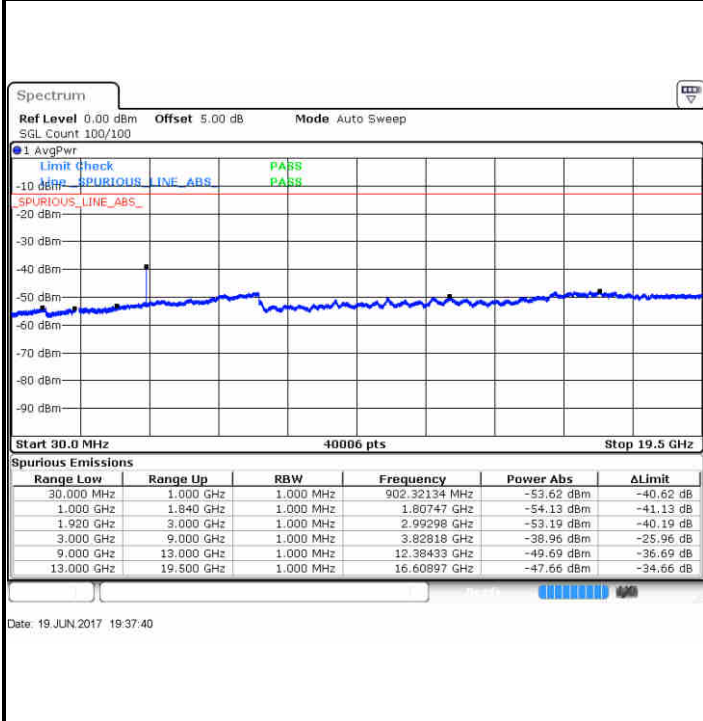

Date: 16 JUN 2017 18:29:31

LTE Band 25 / 1.4MHz

Lowest Channel / QPSK

Lowest Channel / 16QAM

Date: 19 JUN 2017 19:33:55

Date: 19 JUN 2017 19:35:32

Middle Channel / QPSK

Middle Channel / 16QAM

Date: 19 JUN 2017 19:36:58

Date: 19 JUN 2017 19:36:16

LTE Band 25 / 1.4MHz

Highest Channel / QPSK

Highest Channel / 16QAM

LTE Band 25 / 3MHz

Lowest Channel / QPSK

Lowest Channel / 16QAM

LTE Band 25 / 3MHz

Middle Channel / QPSK

Middle Channel / 16QAM

Date: 19 JUN 2017 19:44:22

Date: 19 JUN 2017 19:43:41

Highest Channel / QPSK

Highest Channel / 16QAM

Date: 19 JUN 2017 19:45:03