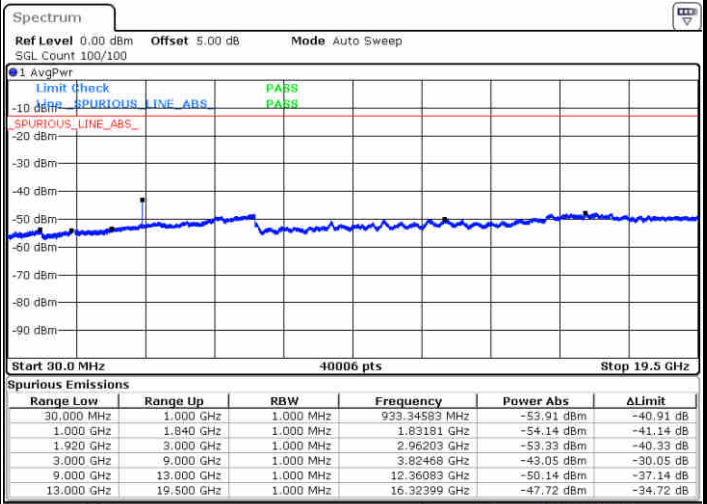

Date: 19 JUN 2017 19:36:58

Date: 19 JUN 2017 19:36:16

LTE Band 25 / 1.4MHz

Highest Channel / QPSK

Highest Channel / 16QAM

LTE Band 25 / 3MHz

Lowest Channel / QPSK

Lowest Channel / 16QAM

LTE Band 25 / 3MHz

Middle Channel / QPSK

Middle Channel / 16QAM

Date: 19 JUN 2017 19:44:22

Date: 19 JUN 2017 19:43:41

Highest Channel / QPSK

Highest Channel / 16QAM

Date: 19 JUN 2017 19:45:03

Date: 19 JUN 2017 19:45:54

LTE Band 25 / 5MHz

Lowest Channel / QPSK

Date: 19 JUN 2017 19:58:31

Lowest Channel / 16QAM

Date: 19 JUN 2017 19:59:12

Middle Channel / QPSK

Date: 19 JUN 2017 20:03:51