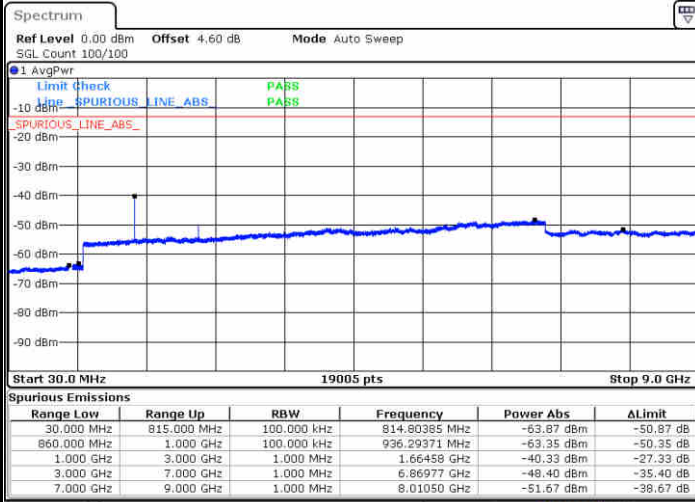

Middle Channel / 16QAM

Date: 15 JUN 2017 15:42:53

Date: 15 JUN 2017 15:43:48

LTE Band 5 / 5MHz

Highest Channel / QPSK

Date: 15 JUN 2017 15:51:58

Highest Channel / 16QAM

Date: 15 JUN 2017 15:52:53

LTE Band 5 / 10MHz

Lowest Channel / QPSK

Date: 15 JUN 2017 16:01:02

Lowest Channel / 16QAM

Date: 15 JUN 2017 16:01:57

LTE Band 5 / 10MHz

Middle Channel / QPSK

Middle Channel / 16QAM

Date: 15 JUN 2017 16:03:35

Date: 15 JUN 2017 16:04:30

Highest Channel / QPSK

Highest Channel / 16QAM

Date: 15 JUN 2017 16:12:41

Date: 15 JUN 2017 16:13:36

LTE Band 12 / 1.4MHz

Lowest Channel / QPSK