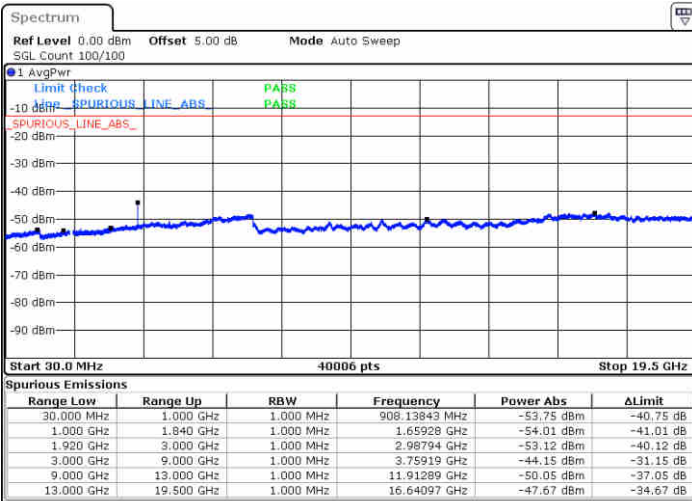

Highest Channel / QPSK

Date: 16 JUN 2017 18:27:41

Highest Channel / 16QAM

Date: 16 JUN 2017 18:28:46

LTE Band 13 / 10MHz

Middle Channel / QPSK

Date: 16 JUN 2017 18:28:36

Middle Channel / 16QAM

Date: 16 JUN 2017 18:29:31

LTE Band 25 / 1.4MHz

Lowest Channel / QPSK

Lowest Channel / 16QAM

Date: 19 JUN 2017 19:33:55

Date: 19 JUN 2017 19:35:32

Middle Channel / QPSK

Middle Channel / 16QAM

Date: 19 JUN 2017 19:36:58

Date: 19 JUN 2017 19:36:16

LTE Band 25 / 1.4MHz

Highest Channel / QPSK

Highest Channel / 16QAM

LTE Band 25 / 3MHz

Lowest Channel / QPSK

Lowest Channel / 16QAM