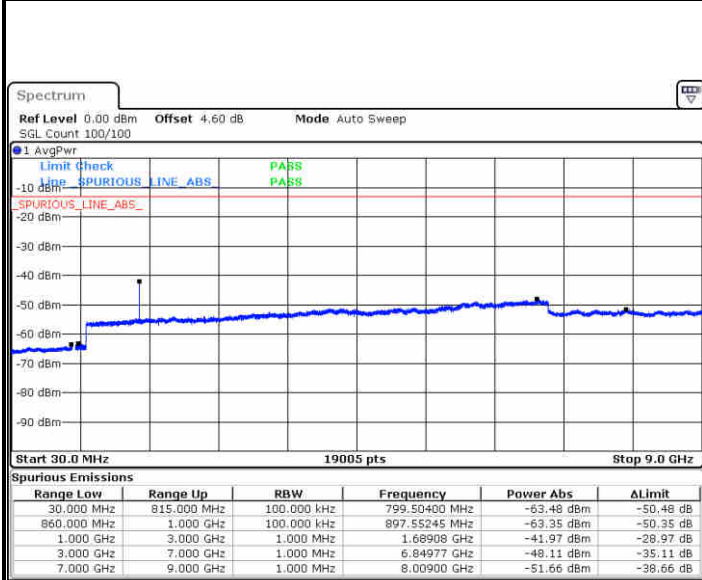

Date: 15 JUN 2017 15:31:15

Date: 15 JUN 2017 15:32:10

LTE Band 5 / 5MHz

Lowest Channel / QPSK

Lowest Channel / 16QAM

Date: 15 JUN 2017 15:40:20

Date: 15 JUN 2017 15:41:15

Middle Channel / QPSK

Middle Channel / 16QAM

Date: 15 JUN 2017 15:42:53

Date: 15 JUN 2017 15:43:48

LTE Band 5 / 5MHz

Highest Channel / QPSK

Date: 15 JUN 2017 15:51:58

Highest Channel / 16QAM

Date: 15 JUN 2017 15:52:53

LTE Band 5 / 10MHz

Lowest Channel / QPSK

Date: 15 JUN 2017 16:01:02

Lowest Channel / 16QAM

Date: 15 JUN 2017 16:01:57

LTE Band 5 / 10MHz

Middle Channel / QPSK

Middle Channel / 16QAM

Date: 15 JUN 2017 16:03:35

Date: 15 JUN 2017 16:04:30

Highest Channel / QPSK

Highest Channel / 16QAM

Date: 15 JUN 2017 16:12:41

Date: 15 JUN 2017 16:13:36

LTE Band 12 / 1.4MHz

Lowest Channel / QPSK