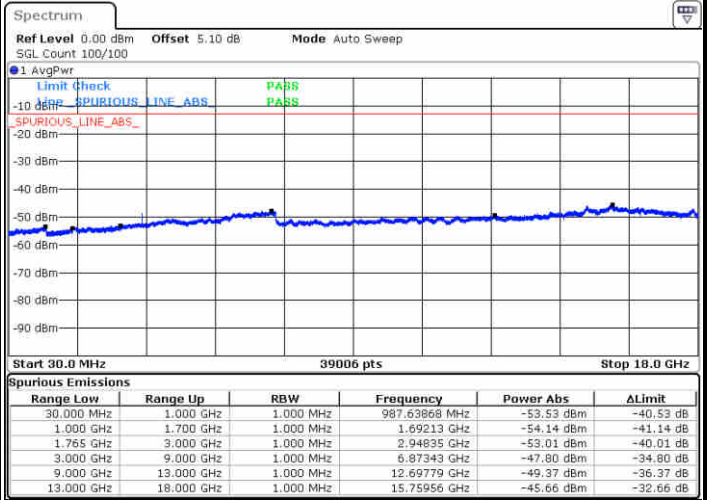

LTE Band 4 / 1.4MHz

Lowest Channel / QPSK

Lowest Channel / 16QAM

Middle Channel / QPSK

Middle Channel / 16QAM

LTE Band 4 / 1.4MHz

Highest Channel / QPSK

Highest Channel / 16QAM

LTE Band 4 / 3MHz

Lowest Channel / QPSK

Lowest Channel / 16QAM

**LTE Band 4 / 5MHz**

**Lowest Channel / QPSK**

**Lowest Channel / 16QAM**

**Middle Channel / QPSK**

**Middle Channel / 16QAM**