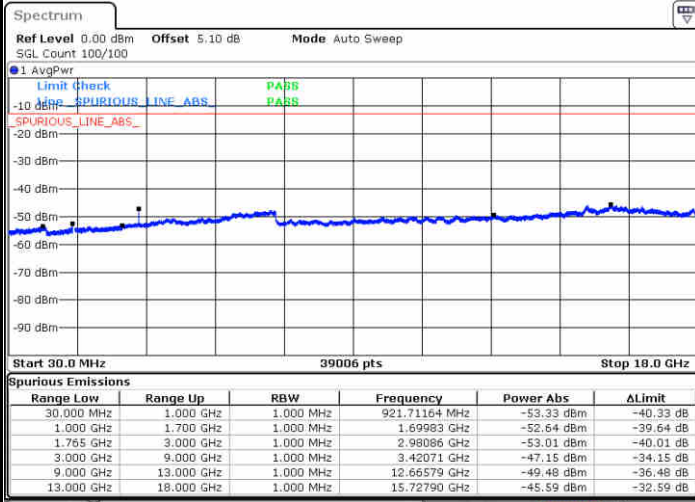

LTE Band 4 / 1.4MHz

Lowest Channel / QPSK

Lowest Channel / 16QAM

Middle Channel / QPSK

Middle Channel / 16QAM

LTE Band 4 / 1.4MHz

Highest Channel / QPSK

Highest Channel / 16QAM

LTE Band 4 / 3MHz

Lowest Channel / QPSK

Lowest Channel / 16QAM

**LTE Band 4 / 5MHz**

**Lowest Channel / QPSK**

**Lowest Channel / 16QAM**

**Middle Channel / QPSK**

**Middle Channel / 16QAM**

LTE Band 4 / 5MHz

Highest Channel / QPSK

Highest Channel / 16QAM

LTE Band 4 / 10MHz

Lowest Channel / QPSK

Lowest Channel / 16QAM

LTE Band 4 / 15MHz

Lowest Channel / QPSK