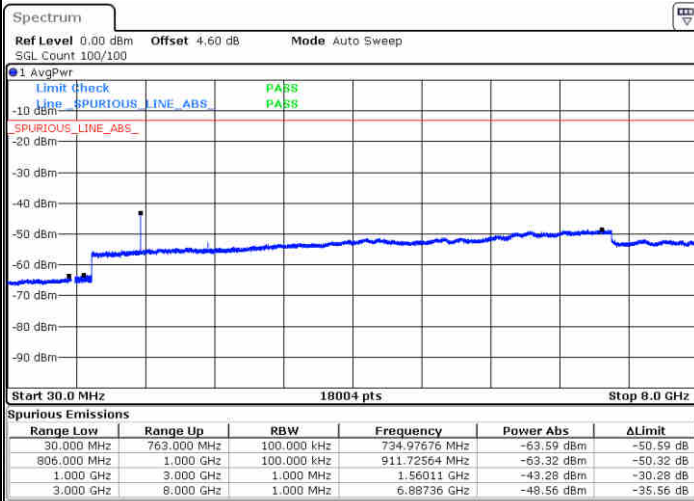

Date: 16 JUN 2017 10:43:45

Date: 16 JUN 2017 10:42:49

Highest Channel / QPSK

Highest Channel / 16QAM

Date: 16 JUN 2017 10:44:40

Date: 16 JUN 2017 10:45:35

LTE Band 13 / 5MHz

Lowest Channel / QPSK

Lowest Channel / 16QAM

Date: 16 JUN 2017 18:16:04

Date: 16 JUN 2017 18:15:10

Middle Channel / QPSK

Middle Channel / 16QAM

Date: 16 JUN 2017 18:17:41

Date: 16 JUN 2017 18:18:36

LTE Band 13 / 5MHz

Highest Channel / QPSK

Date: 16 JUN 2017 18:27:41

Highest Channel / 16QAM

Date: 16 JUN 2017 18:28:46

LTE Band 13 / 10MHz

Middle Channel / QPSK

Date: 16 JUN 2017 18:28:36

Middle Channel / 16QAM