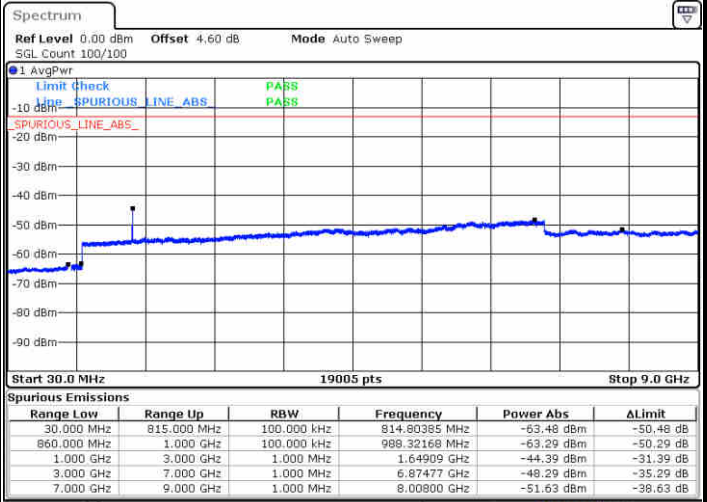

Date: 15 JUN 2017 15:20:33

LTE Band 5 / 3MHz

Middle Channel / QPSK

Middle Channel / 16QAM

Date: 15 JUN 2017 15:22:11

Date: 15 JUN 2017 15:23:06

Highest Channel / QPSK

Highest Channel / 16QAM

Date: 15 JUN 2017 15:31:15

Date: 15 JUN 2017 15:32:10

LTE Band 5 / 5MHz

Lowest Channel / QPSK

Lowest Channel / 16QAM

Date: 15 JUN 2017 15:40:20

Date: 15 JUN 2017 15:41:15

Middle Channel / QPSK

Middle Channel / 16QAM

Date: 15 JUN 2017 15:42:53

Date: 15 JUN 2017 15:43:48

LTE Band 5 / 5MHz

Highest Channel / QPSK

Date: 15 JUN 2017 15:51:58

Highest Channel / 16QAM

Date: 15 JUN 2017 15:52:53