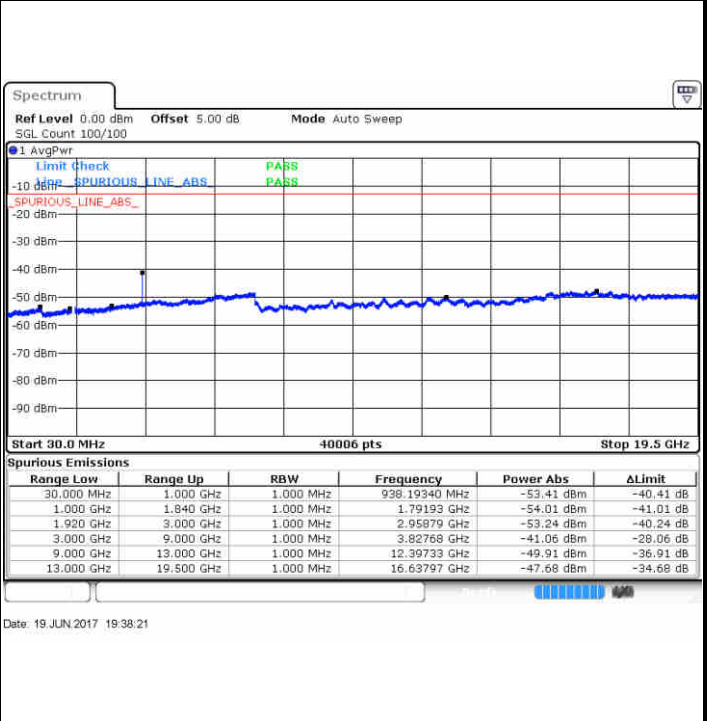

Date: 16 JUN 2017 18:29:31

LTE Band 25 / 1.4MHz

Lowest Channel / QPSK

Lowest Channel / 16QAM

Date: 19 JUN 2017 19:33:55

Date: 19 JUN 2017 19:35:32

Middle Channel / QPSK

Middle Channel / 16QAM

Date: 19 JUN 2017 19:36:58

Date: 19 JUN 2017 19:36:16

LTE Band 25 / 1.4MHz

Highest Channel / QPSK

Highest Channel / 16QAM

LTE Band 25 / 3MHz

Lowest Channel / QPSK

Lowest Channel / 16QAM

LTE Band 25 / 3MHz

Middle Channel / QPSK

Middle Channel / 16QAM

Date: 19 JUN 2017 19:44:22

Date: 19 JUN 2017 19:43:41

Highest Channel / QPSK

Highest Channel / 16QAM

Date: 19 JUN 2017 19:45:03