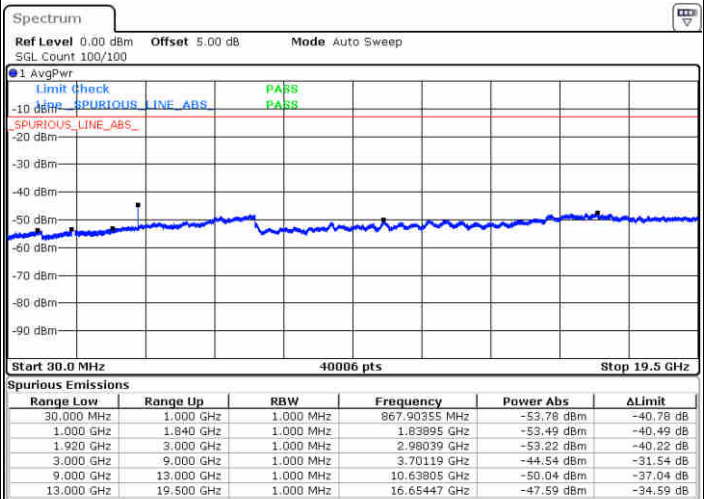

Date: 19 JUN 2017 19:45:54

LTE Band 25 / 5MHz

Lowest Channel / QPSK

Date: 19 JUN 2017 19:58:31

Lowest Channel / 16QAM

Date: 19 JUN 2017 19:59:12

Middle Channel / QPSK

Date: 19 JUN 2017 20:03:51

Middle Channel / 16QAM

Date: 19 JUN 2017 20:02:40

LTE Band 25 / 5MHz

Highest Channel / QPSK

Date: 19 JUN 2017 20:04:34

Highest Channel / 16QAM

Date: 19 JUN 2017 20:05:14

LTE Band 25 / 10MHz

Lowest Channel / QPSK

Date: 19 JUN 2017 20:22:54

Lowest Channel / 16QAM

Date: 19 JUN 2017 20:23:42

LTE Band 25 / 10MHz

Middle Channel / QPSK

Middle Channel / 16QAM

Date: 19 JUN 2017 20:25:20

Date: 19 JUN 2017 20:24:23

Highest Channel / QPSK

Highest Channel / 16QAM

Date: 19 JUN 2017 20:26:04

Date: 19 JUN 2017 20:26:56

LTE Band 25 / 15MHz

Lowest Channel / QPSK

Lowest Channel / 16QAM