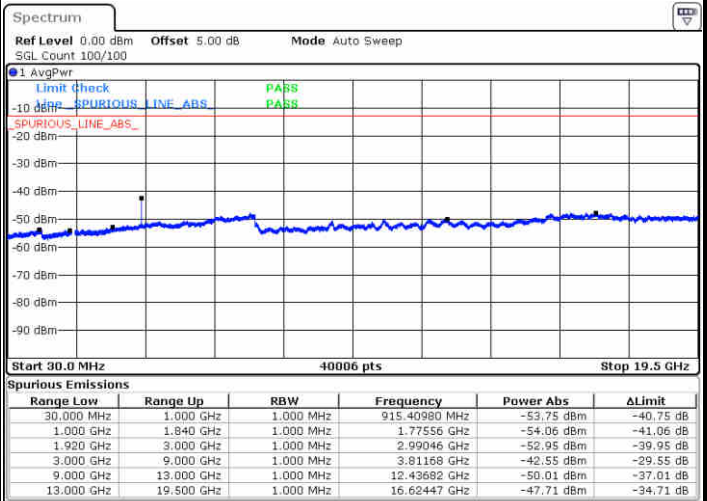

Middle Channel / 16QAM

Date: 19 JUN 2017 20:02:40

LTE Band 25 / 5MHz

Highest Channel / QPSK

Date: 19 JUN 2017 20:04:34

Highest Channel / 16QAM

Date: 19 JUN 2017 20:05:14

LTE Band 25 / 10MHz

Lowest Channel / QPSK

Date: 19 JUN 2017 20:22:54

Lowest Channel / 16QAM

Date: 19 JUN 2017 20:23:42

LTE Band 25 / 10MHz

Middle Channel / QPSK

Middle Channel / 16QAM

Date: 19 JUN 2017 20:25:20

Date: 19 JUN 2017 20:24:23

Highest Channel / QPSK

Highest Channel / 16QAM

Date: 19 JUN 2017 20:26:04

Date: 19 JUN 2017 20:26:56

LTE Band 25 / 15MHz

Lowest Channel / QPSK

Lowest Channel / 16QAM