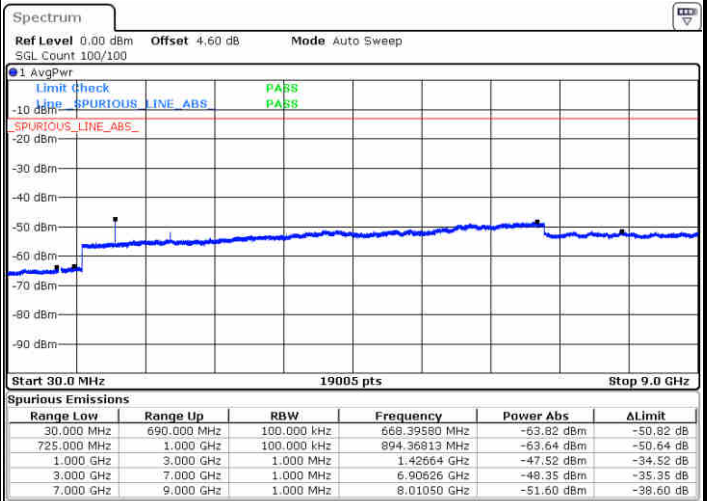

Highest Channel / QPSK

Date: 16 JUN 2017 09:54:32

Highest Channel / 16QAM

Date: 16 JUN 2017 09:55:27

LTE Band 12 / 3MHz

Lowest Channel / QPSK

Date: 16 JUN 2017 10:07:34

Lowest Channel / 16QAM

Date: 16 JUN 2017 10:08:29

LTE Band 12 / 3MHz

Middle Channel / QPSK

Middle Channel / 16QAM

Date: 16 JUN 2017 10:10:19

Date: 16 JUN 2017 10:09:24

Highest Channel / QPSK

Highest Channel / 16QAM

Date: 16 JUN 2017 10:11:15

Date: 16 JUN 2017 10:12:10

LTE Band 12 / 5MHz

Lowest Channel / QPSK

Lowest Channel / 16QAM

Date: 16 JUN 2017 10:24:16

Date: 16 JUN 2017 10:25:12

Middle Channel / QPSK