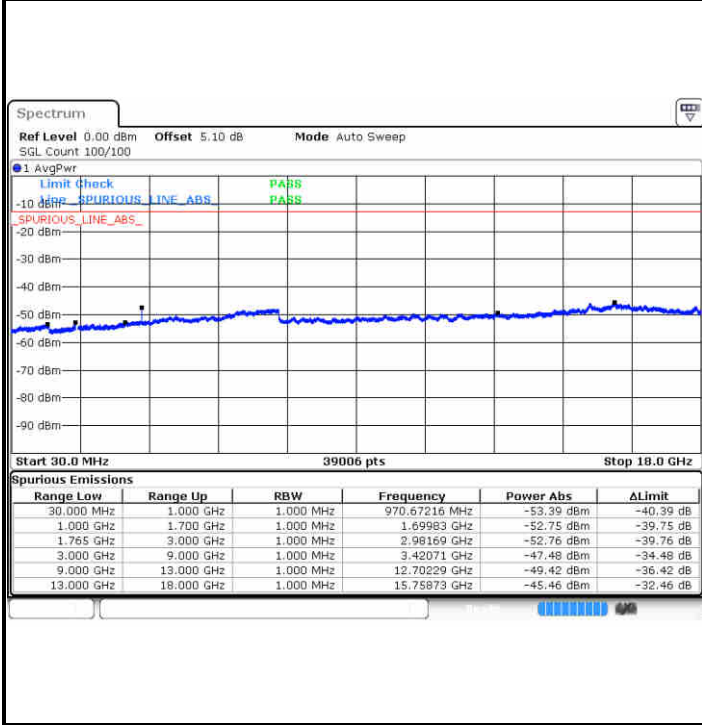

LTE Band 4 / 1.4MHz

Lowest Channel / QPSK

Lowest Channel / 16QAM

Middle Channel / QPSK

Middle Channel / 16QAM

LTE Band 4 / 1.4MHz

Highest Channel / QPSK

Highest Channel / 16QAM

LTE Band 4 / 3MHz

Lowest Channel / QPSK

Lowest Channel / 16QAM

**LTE Band 4 / 5MHz**

**Lowest Channel / QPSK**

**Lowest Channel / 16QAM**

**Middle Channel / QPSK**

**Middle Channel / 16QAM**

LTE Band 4 / 5MHz

Highest Channel / QPSK

Highest Channel / 16QAM

LTE Band 4 / 10MHz

Lowest Channel / QPSK

Lowest Channel / 16QAM

LTE Band 4 / 15MHz

Lowest Channel / QPSK

Lowest Channel / 16QAM

Middle Channel / QPSK

Middle Channel / 16QAM

LTE Band 4 / 15MHz

Highest Channel / QPSK

Highest Channel / 16QAM

LTE Band 4 / 20MHz

Lowest Channel / QPSK