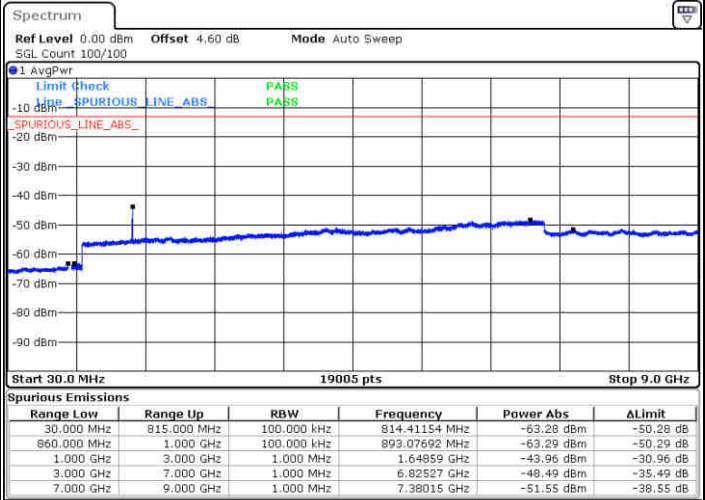

Lowest Channel / 16QAM

Middle Channel / QPSK

Middle Channel / 16QAM

LTE Band 4 / 15MHz

Highest Channel / QPSK

Highest Channel / 16QAM

LTE Band 4 / 20MHz

Lowest Channel / QPSK

Lowest Channel / 16QAM

**LTE Band 4 / 20MHz**

**Middle Channel / QPSK**

**Middle Channel / 16QAM**

**Highest Channel / QPSK**

**Highest Channel / 16QAM**

LTE Band 5 / 1.4MHz

Lowest Channel / QPSK

Lowest Channel / 16QAM

Date: 15 JUN 2017 14:58:56

Date: 15 JUN 2017 14:59:51

Middle Channel / QPSK

Middle Channel / 16QAM

Date: 15 JUN 2017 15:01:28

Date: 15 JUN 2017 15:02:23

LTE Band 5 / 1.4MHz

Highest Channel / QPSK

Highest Channel / 16QAM

Date: 15 JUN 2017 15:10:34

Date: 15 JUN 2017 15:11:29

LTE Band 5 / 3MHz

Lowest Channel / QPSK

Lowest Channel / 16QAM

Date: 15 JUN 2017 15:19:38