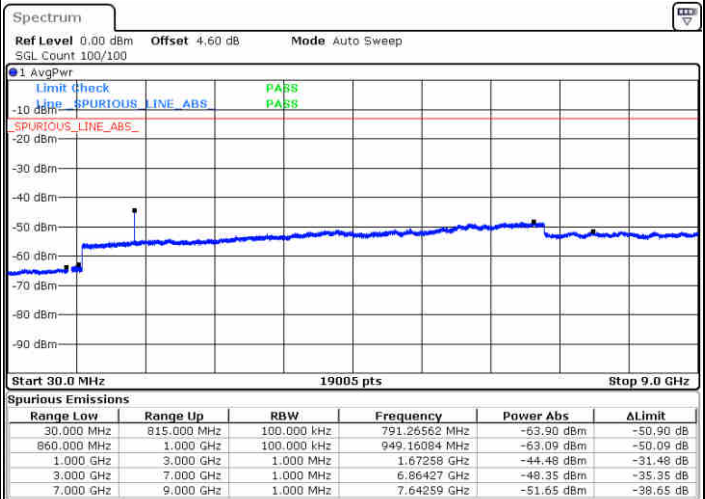

Lowest Channel / 16QAM

**LTE Band 4 / 20MHz**

**Middle Channel / QPSK**

**Middle Channel / 16QAM**

**Highest Channel / QPSK**

**Highest Channel / 16QAM**

LTE Band 5 / 1.4MHz

Lowest Channel / QPSK

Lowest Channel / 16QAM

Date: 15 JUN 2017 14:58:56

Date: 15 JUN 2017 14:59:51

Middle Channel / QPSK

Middle Channel / 16QAM

Date: 15 JUN 2017 15:01:28

Date: 15 JUN 2017 15:02:23

LTE Band 5 / 1.4MHz

Highest Channel / QPSK

Highest Channel / 16QAM

Date: 15 JUN 2017 15:10:34

Date: 15 JUN 2017 15:11:29

LTE Band 5 / 3MHz

Lowest Channel / QPSK

Lowest Channel / 16QAM

Date: 15 JUN 2017 15:19:38

Date: 15 JUN 2017 15:20:33

LTE Band 5 / 3MHz

Middle Channel / QPSK

Middle Channel / 16QAM

Date: 15 JUN 2017 15:22:11

Date: 15 JUN 2017 15:23:06

Highest Channel / QPSK

Highest Channel / 16QAM