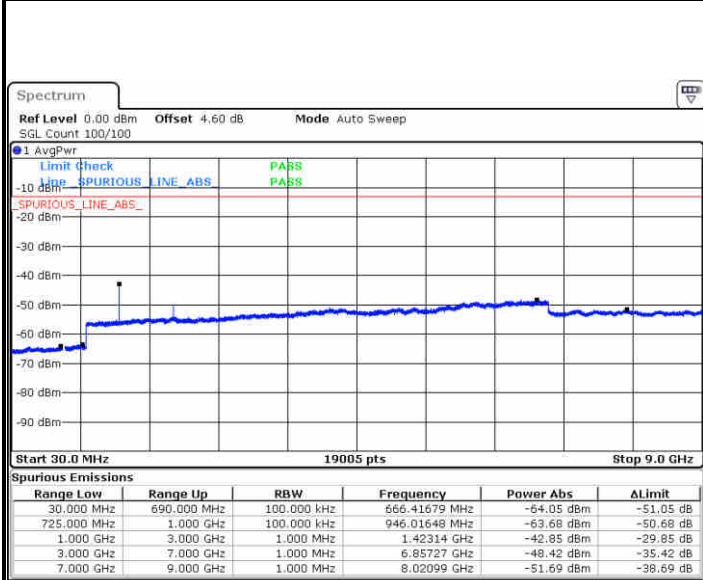

Date: 16 JUN 2017 10:11:15

Date: 16 JUN 2017 10:12:10

LTE Band 12 / 5MHz

Lowest Channel / QPSK

Lowest Channel / 16QAM

Date: 16 JUN 2017 10:24:16

Date: 16 JUN 2017 10:25:12

Middle Channel / QPSK

Middle Channel / 16QAM

Date: 16 JUN 2017 10:27:02

Date: 16 JUN 2017 10:28:07

LTE Band 12 / 5MHz

Highest Channel / QPSK

Date: 16 JUN 2017 10:27:57

Highest Channel / 16QAM

Date: 16 JUN 2017 10:28:52

LTE Band 12 / 10MHz

Lowest Channel / QPSK

Date: 16 JUN 2017 10:40:59

Lowest Channel / 16QAM

Date: 16 JUN 2017 10:41:54

LTE Band 12 / 10MHz

Middle Channel / QPSK

Middle Channel / 16QAM

Date: 16 JUN 2017 10:43:45

Date: 16 JUN 2017 10:42:49

Highest Channel / QPSK

Highest Channel / 16QAM

Date: 16 JUN 2017 10:44:40

Date: 16 JUN 2017 10:45:35

LTE Band 13 / 5MHz

Lowest Channel / QPSK