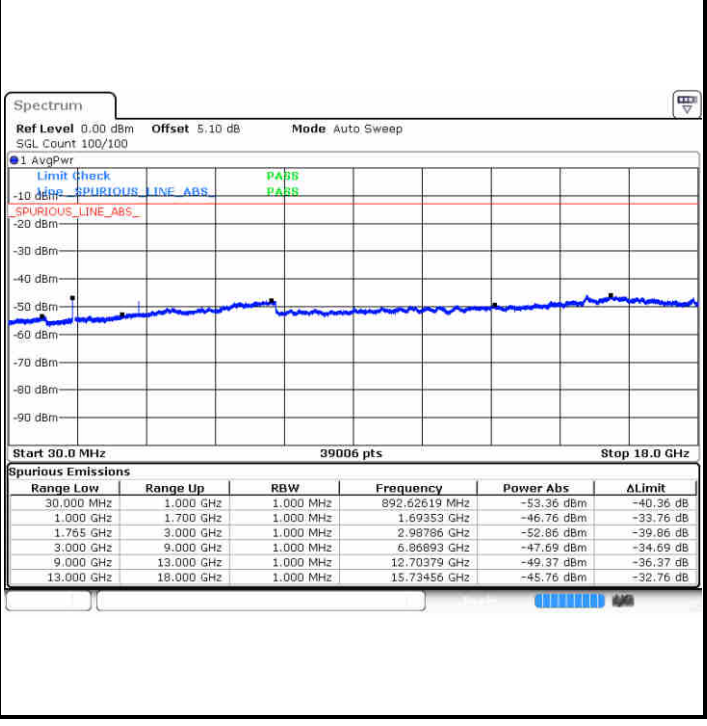

LTE Band 4 / 5MHz

Highest Channel / QPSK

Highest Channel / 16QAM

LTE Band 4 / 10MHz

Lowest Channel / QPSK

Lowest Channel / 16QAM

LTE Band 4 / 15MHz

Lowest Channel / QPSK

Lowest Channel / 16QAM

Middle Channel / QPSK

Middle Channel / 16QAM

LTE Band 4 / 15MHz

Highest Channel / QPSK

Highest Channel / 16QAM

LTE Band 4 / 20MHz

Lowest Channel / QPSK

Lowest Channel / 16QAM

**LTE Band 4 / 20MHz**

**Middle Channel / QPSK**

**Middle Channel / 16QAM**

**Highest Channel / QPSK**

**Highest Channel / 16QAM**

LTE Band 5 / 1.4MHz

Lowest Channel / QPSK

Lowest Channel / 16QAM

Date: 15 JUN 2017 14:58:56

Date: 15 JUN 2017 14:59:51

Middle Channel / QPSK

Middle Channel / 16QAM

Date: 15 JUN 2017 15:01:28

Date: 15 JUN 2017 15:02:23

LTE Band 5 / 1.4MHz