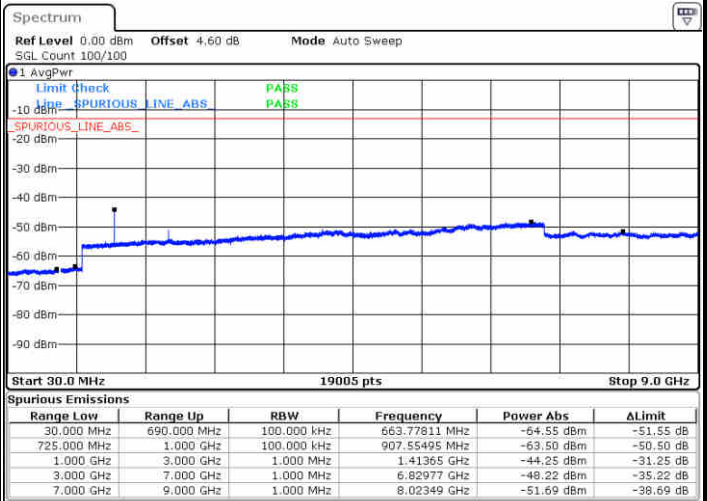

Middle Channel / 16QAM

Date: 16 JUN 2017 10:27:02

Date: 16 JUN 2017 10:28:07

LTE Band 12 / 5MHz

Highest Channel / QPSK

Date: 16 JUN 2017 10:27:57

Highest Channel / 16QAM

Date: 16 JUN 2017 10:28:52

LTE Band 12 / 10MHz

Lowest Channel / QPSK

Date: 16 JUN 2017 10:40:59

Lowest Channel / 16QAM

Date: 16 JUN 2017 10:41:54

LTE Band 12 / 10MHz

Middle Channel / QPSK

Middle Channel / 16QAM

Date: 16 JUN 2017 10:43:45

Date: 16 JUN 2017 10:42:49

Highest Channel / QPSK

Highest Channel / 16QAM

Date: 16 JUN 2017 10:44:40

Date: 16 JUN 2017 10:45:35

LTE Band 13 / 5MHz

Lowest Channel / QPSK