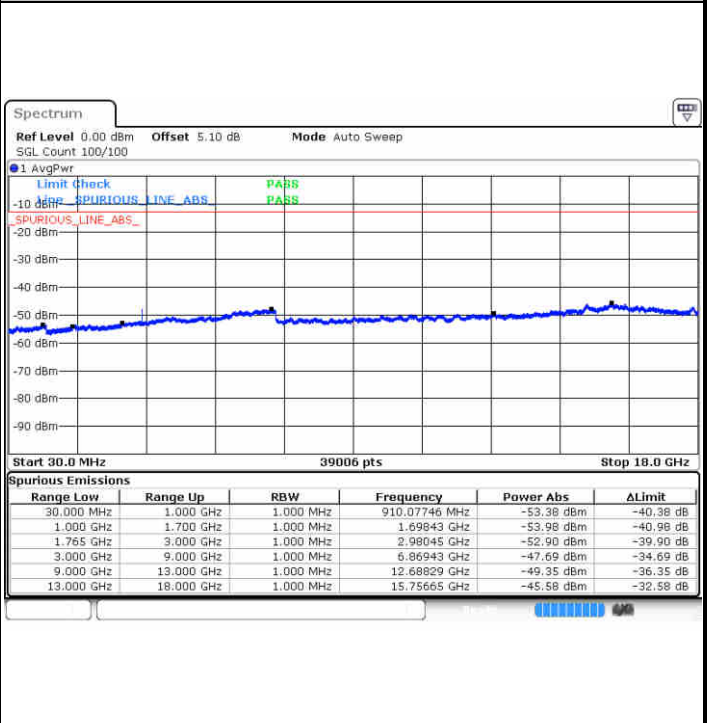

LTE Band 4 / 1.4MHz

Lowest Channel / QPSK

Lowest Channel / 16QAM

Middle Channel / QPSK

Middle Channel / 16QAM

LTE Band 4 / 1.4MHz

Highest Channel / QPSK

Highest Channel / 16QAM

LTE Band 4 / 3MHz

Lowest Channel / QPSK

Lowest Channel / 16QAM

**LTE Band 4 / 5MHz**

**Lowest Channel / QPSK**

**Lowest Channel / 16QAM**

**Middle Channel / QPSK**

**Middle Channel / 16QAM**

LTE Band 4 / 5MHz

Highest Channel / QPSK

Highest Channel / 16QAM

LTE Band 4 / 10MHz

Lowest Channel / QPSK

Lowest Channel / 16QAM

LTE Band 4 / 15MHz

Lowest Channel / QPSK

Lowest Channel / 16QAM

Middle Channel / QPSK

Middle Channel / 16QAM

LTE Band 4 / 15MHz

Highest Channel / QPSK

Highest Channel / 16QAM

LTE Band 4 / 20MHz

Lowest Channel / QPSK