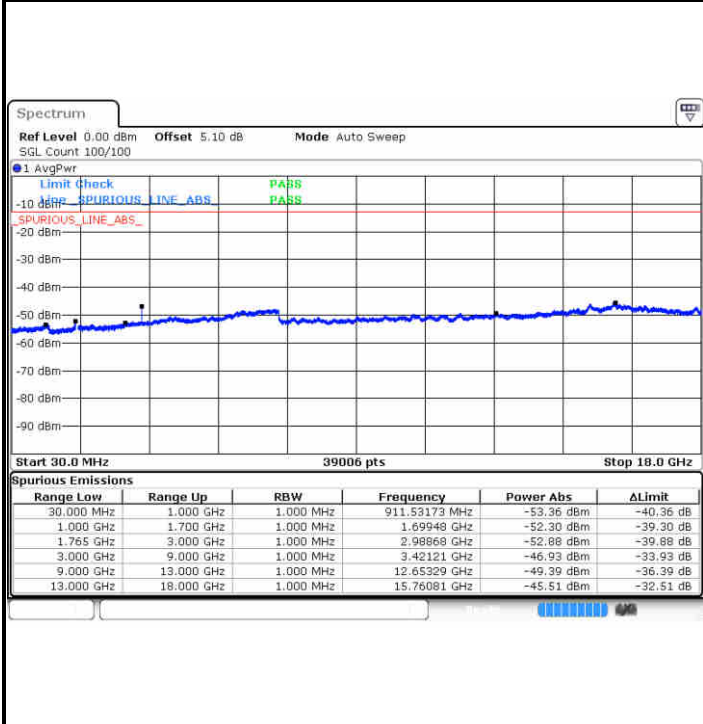

LTE Band 4 / 3MHz

Lowest Channel / QPSK

Lowest Channel / 16QAM

**LTE Band 4 / 5MHz**

**Lowest Channel / QPSK**

**Lowest Channel / 16QAM**

**Middle Channel / QPSK**

**Middle Channel / 16QAM**

LTE Band 4 / 5MHz

Highest Channel / QPSK

Highest Channel / 16QAM

LTE Band 4 / 10MHz

Lowest Channel / QPSK

Lowest Channel / 16QAM

LTE Band 4 / 15MHz

Lowest Channel / QPSK

Lowest Channel / 16QAM

Middle Channel / QPSK

Middle Channel / 16QAM

LTE Band 4 / 15MHz

Highest Channel / QPSK

Highest Channel / 16QAM

LTE Band 4 / 20MHz

Lowest Channel / QPSK

Lowest Channel / 16QAM

**LTE Band 4 / 20MHz**

**Middle Channel / QPSK**

**Middle Channel / 16QAM**

**Highest Channel / QPSK**

**Highest Channel / 16QAM**

LTE Band 5 / 1.4MHz

Lowest Channel / QPSK