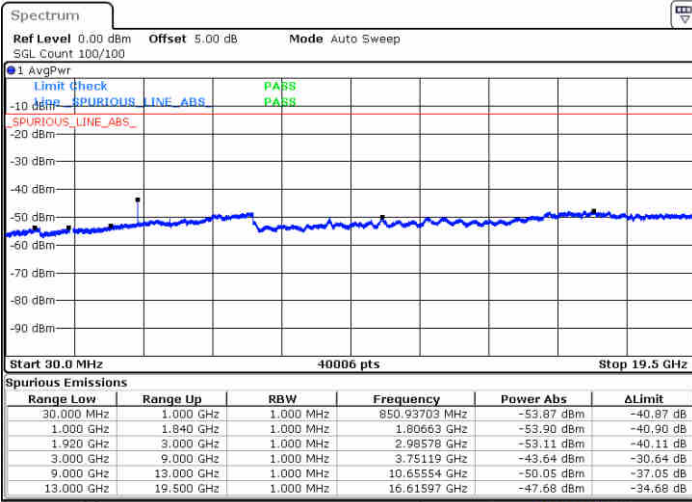

Middle Channel / 16QAM

Date: 19 JUN 2017 20:02:40

LTE Band 25 / 5MHz

Highest Channel / QPSK

Date: 19 JUN 2017 20:04:34

Highest Channel / 16QAM

Date: 19 JUN 2017 20:05:14

LTE Band 25 / 10MHz

Lowest Channel / QPSK

Date: 19 JUN 2017 20:22:54

Lowest Channel / 16QAM

Date: 19 JUN 2017 20:23:42

LTE Band 25 / 10MHz

Middle Channel / QPSK

Middle Channel / 16QAM

Date: 19 JUN 2017 20:25:20

Date: 19 JUN 2017 20:24:23

Highest Channel / QPSK

Highest Channel / 16QAM

Date: 19 JUN 2017 20:26:04

Date: 19 JUN 2017 20:26:56

LTE Band 25 / 15MHz

Lowest Channel / QPSK

Lowest Channel / 16QAM