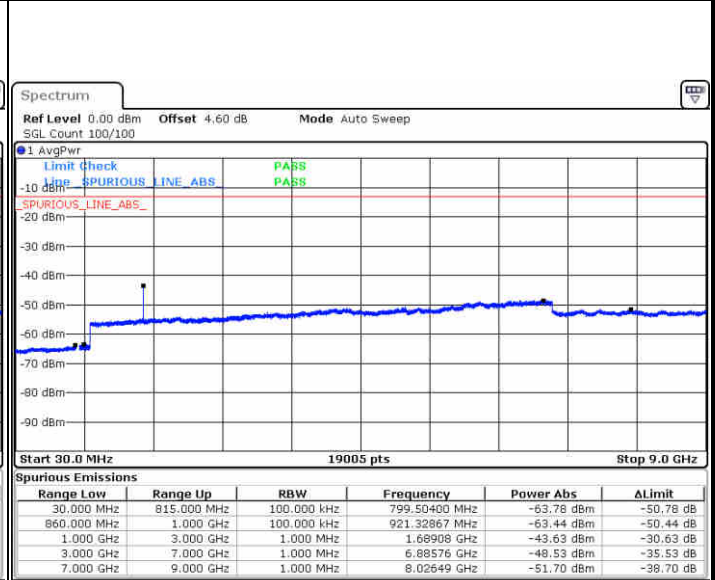

Date: 15 JUN 2017 15:31:15

Date: 15 JUN 2017 15:32:10

LTE Band 5 / 5MHz

Lowest Channel / QPSK

Lowest Channel / 16QAM

Date: 15 JUN 2017 15:40:20

Date: 15 JUN 2017 15:41:15

Middle Channel / QPSK

Middle Channel / 16QAM

Date: 15 JUN 2017 15:42:53

Date: 15 JUN 2017 15:43:48

LTE Band 5 / 5MHz

Highest Channel / QPSK

Date: 15 JUN 2017 15:51:58

Highest Channel / 16QAM

Date: 15 JUN 2017 15:52:53

LTE Band 5 / 10MHz

Lowest Channel / QPSK

Date: 15 JUN 2017 16:01:02

Lowest Channel / 16QAM

Date: 15 JUN 2017 16:01:57

LTE Band 5 / 10MHz

Middle Channel / QPSK

Middle Channel / 16QAM

Date: 15 JUN 2017 16:03:35

Date: 15 JUN 2017 16:04:30

Highest Channel / QPSK

Highest Channel / 16QAM

Date: 15 JUN 2017 16:12:41

Date: 15 JUN 2017 16:13:36

LTE Band 12 / 1.4MHz

Lowest Channel / QPSK