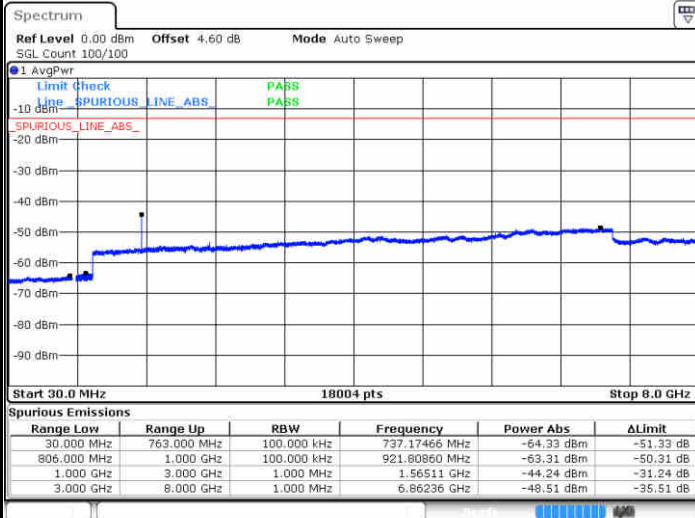

Date: 16 JUN 2017 10:43:45

Date: 16 JUN 2017 10:42:49

Highest Channel / QPSK

Highest Channel / 16QAM

Date: 16 JUN 2017 10:44:40

Date: 16 JUN 2017 10:45:35

LTE Band 13 / 5MHz

Lowest Channel / QPSK

Lowest Channel / 16QAM

Date: 16 JUN 2017 18:16:04

Date: 16 JUN 2017 18:15:10

Middle Channel / QPSK

Middle Channel / 16QAM

Date: 16 JUN 2017 18:17:41

Date: 16 JUN 2017 18:18:36

LTE Band 13 / 5MHz

Highest Channel / QPSK

Date: 16 JUN 2017 18:27:41

Highest Channel / 16QAM

Date: 16 JUN 2017 18:28:46

LTE Band 13 / 10MHz

Middle Channel / QPSK

Date: 16 JUN 2017 18:28:36

Middle Channel / 16QAM