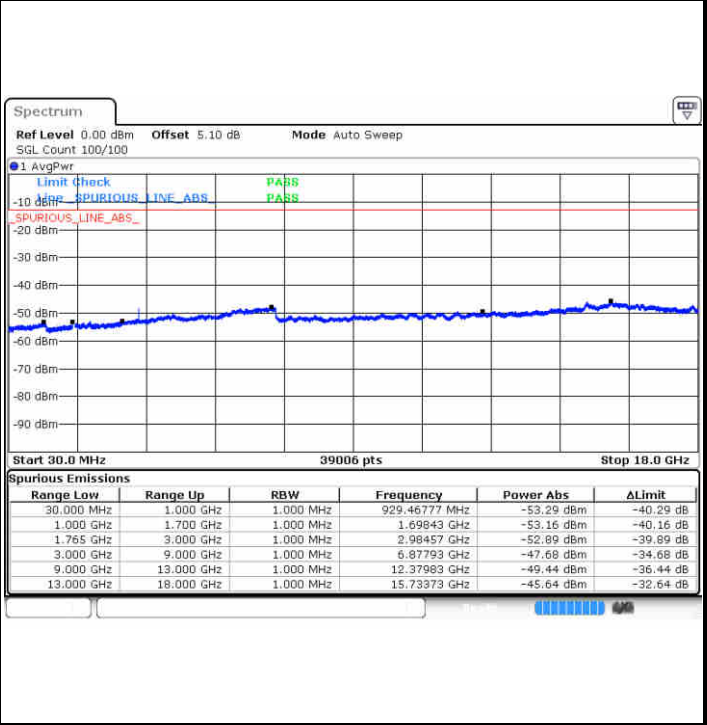

LTE Band 4 / 1.4MHz

Lowest Channel / QPSK

Lowest Channel / 16QAM

Middle Channel / QPSK

Middle Channel / 16QAM

LTE Band 4 / 1.4MHz

Highest Channel / QPSK

Highest Channel / 16QAM

LTE Band 4 / 3MHz

Lowest Channel / QPSK

Lowest Channel / 16QAM

**LTE Band 4 / 5MHz**

**Lowest Channel / QPSK**

**Lowest Channel / 16QAM**

**Middle Channel / QPSK**

**Middle Channel / 16QAM**

LTE Band 4 / 5MHz

Highest Channel / QPSK

Highest Channel / 16QAM

LTE Band 4 / 10MHz

Lowest Channel / QPSK

Lowest Channel / 16QAM

LTE Band 4 / 15MHz

Lowest Channel / QPSK

Lowest Channel / 16QAM

Middle Channel / QPSK

Middle Channel / 16QAM

LTE Band 4 / 15MHz

Highest Channel / QPSK

Highest Channel / 16QAM

LTE Band 4 / 20MHz

Lowest Channel / QPSK