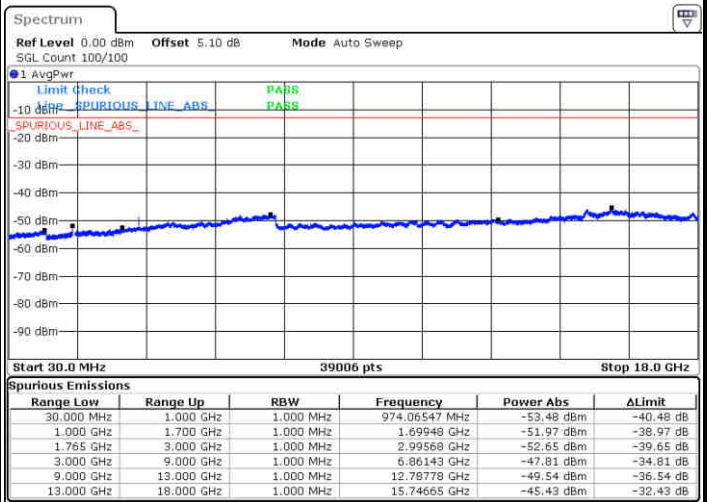

LTE Band 4 / 1.4MHz

Lowest Channel / QPSK

Lowest Channel / 16QAM

Middle Channel / QPSK

Middle Channel / 16QAM

LTE Band 4 / 1.4MHz

Highest Channel / QPSK

Highest Channel / 16QAM

LTE Band 4 / 3MHz

Lowest Channel / QPSK

Lowest Channel / 16QAM

**LTE Band 4 / 5MHz**

**Lowest Channel / QPSK**

**Lowest Channel / 16QAM**

**Middle Channel / QPSK**

**Middle Channel / 16QAM**

LTE Band 4 / 5MHz

Highest Channel / QPSK

Highest Channel / 16QAM

LTE Band 4 / 10MHz

Lowest Channel / QPSK

Lowest Channel / 16QAM

LTE Band 4 / 15MHz

Lowest Channel / QPSK