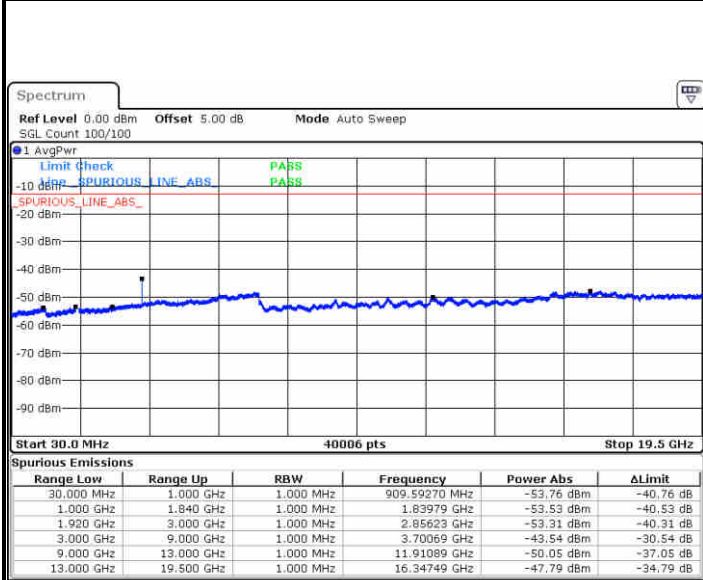

Date: 19 JUN 2017 19:36:58

Date: 19 JUN 2017 19:36:16

LTE Band 25 / 1.4MHz

Highest Channel / QPSK

Highest Channel / 16QAM

LTE Band 25 / 3MHz

Lowest Channel / QPSK

Lowest Channel / 16QAM

LTE Band 25 / 3MHz

Middle Channel / QPSK

Middle Channel / 16QAM

Date: 19 JUN 2017 19:44:22

Date: 19 JUN 2017 19:43:41

Highest Channel / QPSK

Highest Channel / 16QAM

Date: 19 JUN 2017 19:45:03

Date: 19 JUN 2017 19:45:54

LTE Band 25 / 5MHz

Lowest Channel / QPSK

Date: 19 JUN 2017 19:58:31

Lowest Channel / 16QAM

Date: 19 JUN 2017 19:59:12

Middle Channel / QPSK

Date: 19 JUN 2017 20:03:51

Middle Channel / 16QAM

Date: 19 JUN 2017 20:02:40

LTE Band 25 / 5MHz

Highest Channel / QPSK

Date: 19 JUN 2017 20:04:34

Highest Channel / 16QAM

Date: 19 JUN 2017 20:05:14

LTE Band 25 / 10MHz