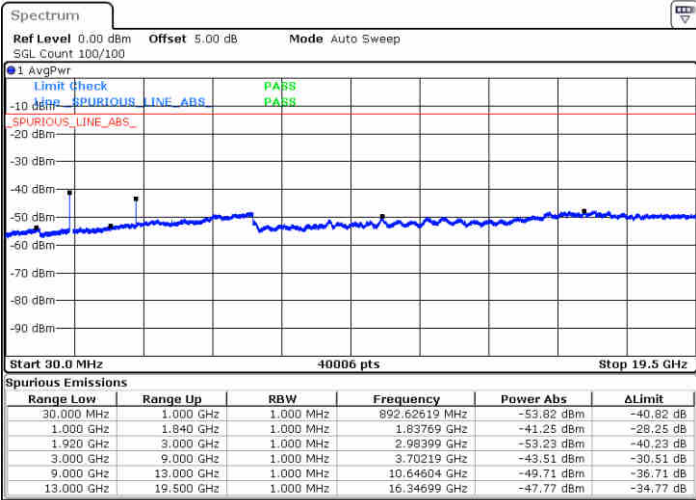

Lowest Channel / QPSK

Date: 19 JUN 2017 20:22:54

Lowest Channel / 16QAM

Date: 19 JUN 2017 20:23:42

LTE Band 25 / 10MHz

Middle Channel / QPSK

Middle Channel / 16QAM

Date: 19 JUN 2017 20:25:20

Date: 19 JUN 2017 20:24:23

Highest Channel / QPSK

Highest Channel / 16QAM

Date: 19 JUN 2017 20:26:04

Date: 19 JUN 2017 20:26:56

LTE Band 25 / 15MHz

Lowest Channel / QPSK

Lowest Channel / 16QAM