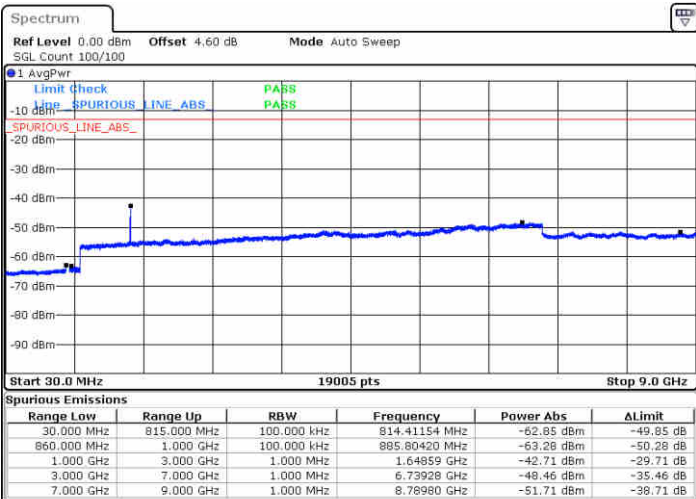

Lowest Channel / 16QAM

Date: 15 JUN 2017 14:58:56

Date: 15 JUN 2017 14:59:51

Middle Channel / QPSK

Middle Channel / 16QAM

Date: 15 JUN 2017 15:01:28

Date: 15 JUN 2017 15:02:23

LTE Band 5 / 1.4MHz

Highest Channel / QPSK

Highest Channel / 16QAM

Date: 15 JUN 2017 15:10:34

Date: 15 JUN 2017 15:11:29

LTE Band 5 / 3MHz

Lowest Channel / QPSK

Lowest Channel / 16QAM

Date: 15 JUN 2017 15:19:38

Date: 15 JUN 2017 15:20:33

LTE Band 5 / 3MHz

Middle Channel / QPSK

Middle Channel / 16QAM

Date: 15 JUN 2017 15:22:11

Date: 15 JUN 2017 15:23:06

Highest Channel / QPSK

Highest Channel / 16QAM