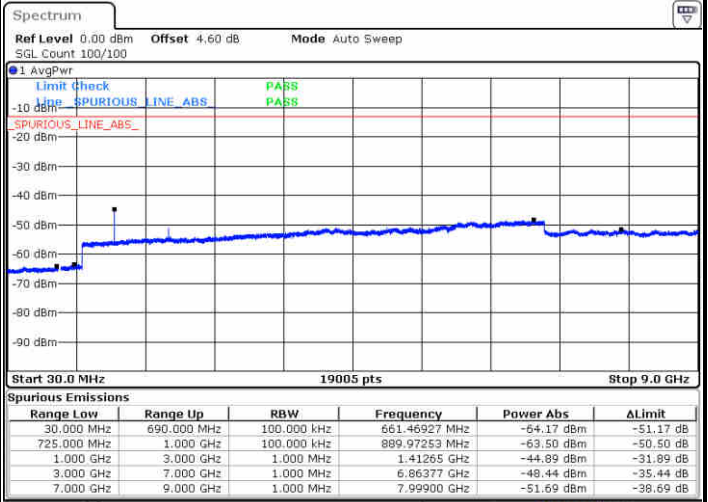

Lowest Channel / 16QAM

Date: 16 JUN 2017 09:50:51

Date: 16 JUN 2017 09:51:46

Middle Channel / QPSK

Middle Channel / 16QAM

Date: 16 JUN 2017 09:53:37

Date: 16 JUN 2017 09:52:41

LTE Band 12 / 1.4MHz

Highest Channel / QPSK

Date: 16 JUN 2017 09:54:32

Highest Channel / 16QAM

Date: 16 JUN 2017 09:55:27

LTE Band 12 / 3MHz

Lowest Channel / QPSK

Date: 16 JUN 2017 10:07:34

Lowest Channel / 16QAM

Date: 16 JUN 2017 10:08:29

LTE Band 12 / 3MHz

Middle Channel / QPSK

Middle Channel / 16QAM

Date: 16 JUN 2017 10:10:19

Date: 16 JUN 2017 10:09:24

Highest Channel / QPSK

Highest Channel / 16QAM