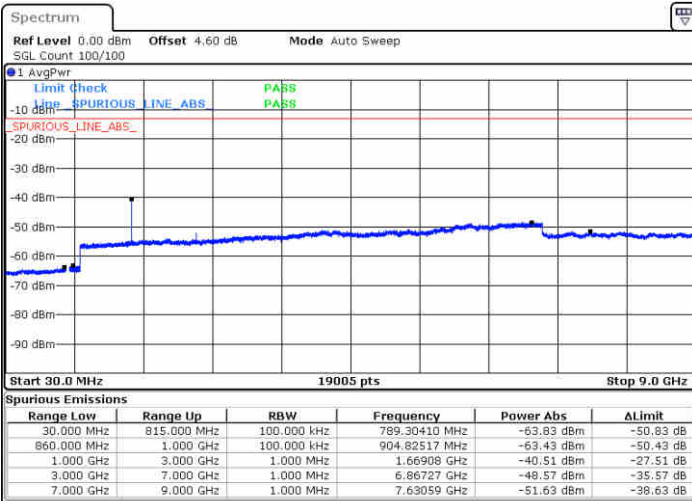

Date: 15 JUN 2017 15:20:33

LTE Band 5 / 3MHz

Middle Channel / QPSK

Middle Channel / 16QAM

Date: 15 JUN 2017 15:22:11

Date: 15 JUN 2017 15:23:06

Highest Channel / QPSK

Highest Channel / 16QAM

Date: 15 JUN 2017 15:31:15

Date: 15 JUN 2017 15:32:10

LTE Band 5 / 5MHz

Lowest Channel / QPSK

Lowest Channel / 16QAM

Date: 15 JUN 2017 15:40:20

Date: 15 JUN 2017 15:41:15

Middle Channel / QPSK

Middle Channel / 16QAM

Date: 15 JUN 2017 15:42:53

Date: 15 JUN 2017 15:43:48

LTE Band 5 / 5MHz

Highest Channel / QPSK

Date: 15 JUN 2017 15:51:58

Highest Channel / 16QAM

Date: 15 JUN 2017 15:52:53