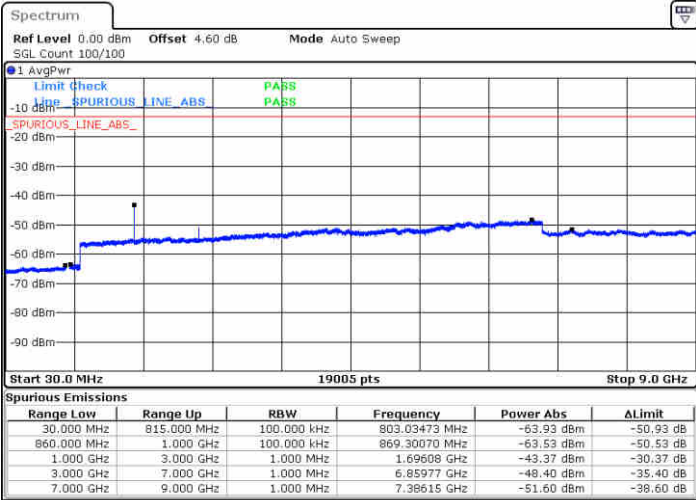

Lowest Channel / 16QAM

**LTE Band 4 / 20MHz**

**Middle Channel / QPSK**

**Middle Channel / 16QAM**

**Highest Channel / QPSK**

**Highest Channel / 16QAM**

LTE Band 5 / 1.4MHz

Lowest Channel / QPSK

Lowest Channel / 16QAM

Date: 15 JUN 2017 14:58:56

Date: 15 JUN 2017 14:59:51

Middle Channel / QPSK

Middle Channel / 16QAM

Date: 15 JUN 2017 15:01:28

Date: 15 JUN 2017 15:02:23

LTE Band 5 / 1.4MHz

Highest Channel / QPSK

Highest Channel / 16QAM

Date: 15 JUN 2017 15:10:34

Date: 15 JUN 2017 15:11:29

LTE Band 5 / 3MHz

Lowest Channel / QPSK

Lowest Channel / 16QAM

Date: 15 JUN 2017 15:19:38

Date: 15 JUN 2017 15:20:33

LTE Band 5 / 3MHz

Middle Channel / QPSK

Middle Channel / 16QAM

Date: 15 JUN 2017 15:22:11

Date: 15 JUN 2017 15:23:06

Highest Channel / QPSK

Highest Channel / 16QAM