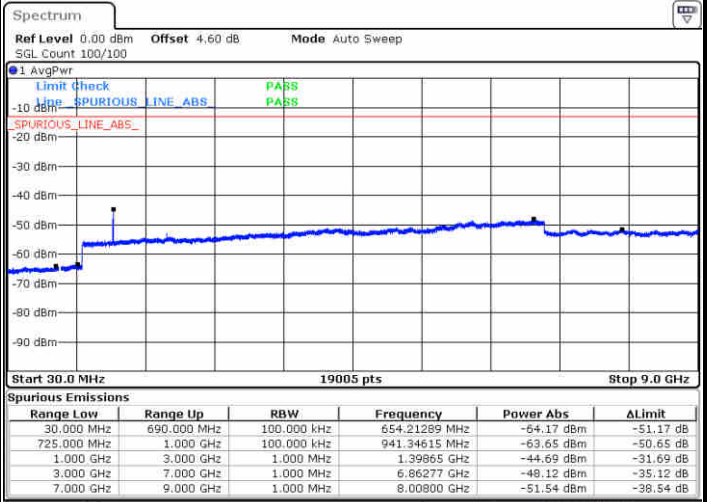

LTE Band 5 / 10MHz

Lowest Channel / QPSK

Date: 15 JUN 2017 16:01:02

Lowest Channel / 16QAM

Date: 15 JUN 2017 16:01:57

LTE Band 5 / 10MHz

Middle Channel / QPSK

Middle Channel / 16QAM

Date: 15 JUN 2017 16:03:35

Date: 15 JUN 2017 16:04:30

Highest Channel / QPSK

Highest Channel / 16QAM

Date: 15 JUN 2017 16:12:41

Date: 15 JUN 2017 16:13:36

LTE Band 12 / 1.4MHz

Lowest Channel / QPSK

Lowest Channel / 16QAM

Date: 16 JUN 2017 09:50:51

Date: 16 JUN 2017 09:51:46

Middle Channel / QPSK

Middle Channel / 16QAM

Date: 16 JUN 2017 09:53:37

Date: 16 JUN 2017 09:52:41

LTE Band 12 / 1.4MHz