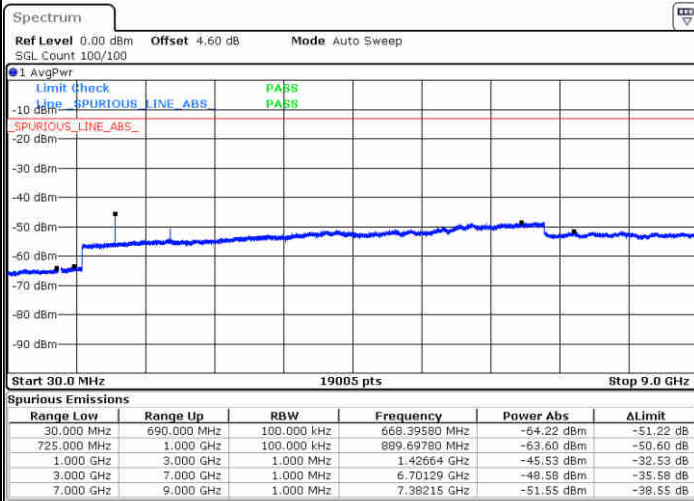

Highest Channel / QPSK

Date: 16 JUN 2017 09:54:32

Highest Channel / 16QAM

Date: 16 JUN 2017 09:55:27

LTE Band 12 / 3MHz

Lowest Channel / QPSK

Date: 16 JUN 2017 10:07:34

Lowest Channel / 16QAM

Date: 16 JUN 2017 10:08:29

LTE Band 12 / 3MHz

Middle Channel / QPSK

Middle Channel / 16QAM

Date: 16 JUN 2017 10:10:19

Date: 16 JUN 2017 10:09:24

Highest Channel / QPSK

Highest Channel / 16QAM

Date: 16 JUN 2017 10:11:15

Date: 16 JUN 2017 10:12:10

LTE Band 12 / 5MHz

Lowest Channel / QPSK

Lowest Channel / 16QAM

Date: 16 JUN 2017 10:24:16

Date: 16 JUN 2017 10:25:12

Middle Channel / QPSK