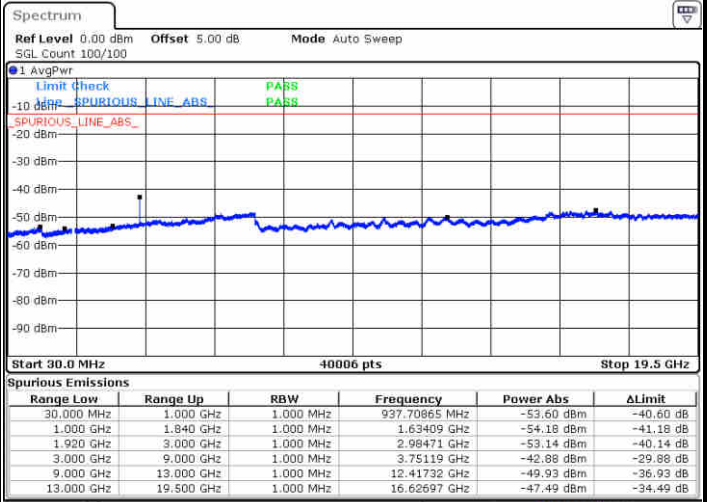

Middle Channel / 16QAM

Date: 19 JUN 2017 20:02:40

LTE Band 25 / 5MHz

Highest Channel / QPSK

Date: 19 JUN 2017 20:04:34

Highest Channel / 16QAM

Date: 19 JUN 2017 20:05:14

LTE Band 25 / 10MHz

Lowest Channel / QPSK

Date: 19 JUN 2017 20:22:54

Lowest Channel / 16QAM

Date: 19 JUN 2017 20:23:42

LTE Band 25 / 10MHz

Middle Channel / QPSK

Middle Channel / 16QAM

Date: 19 JUN 2017 20:25:20

Date: 19 JUN 2017 20:24:23

Highest Channel / QPSK

Highest Channel / 16QAM

Date: 19 JUN 2017 20:26:04

Date: 19 JUN 2017 20:26:56

LTE Band 25 / 15MHz

Lowest Channel / QPSK

Lowest Channel / 16QAM