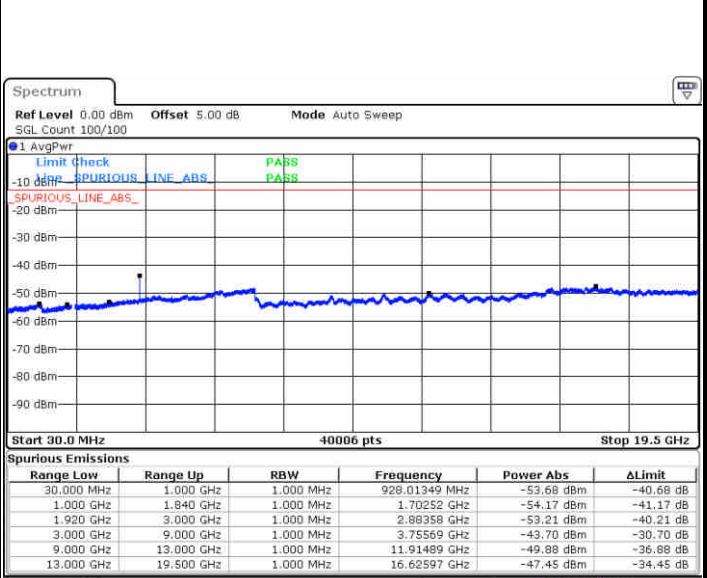

LTE Band 25 / 3MHz

Middle Channel / QPSK

Middle Channel / 16QAM

Date: 19 JUN 2017 19:44:22

Date: 19 JUN 2017 19:43:41

Highest Channel / QPSK

Highest Channel / 16QAM

Date: 19 JUN 2017 19:45:03

Date: 19 JUN 2017 19:45:54

LTE Band 25 / 5MHz

Lowest Channel / QPSK

Date: 19 JUN 2017 19:58:31

Lowest Channel / 16QAM

Date: 19 JUN 2017 19:59:12

Middle Channel / QPSK

Date: 19 JUN 2017 20:03:51

Middle Channel / 16QAM

Date: 19 JUN 2017 20:02:40

LTE Band 25 / 5MHz

Highest Channel / QPSK

Date: 19 JUN 2017 20:04:34

Highest Channel / 16QAM

Date: 19 JUN 2017 20:05:14

LTE Band 25 / 10MHz