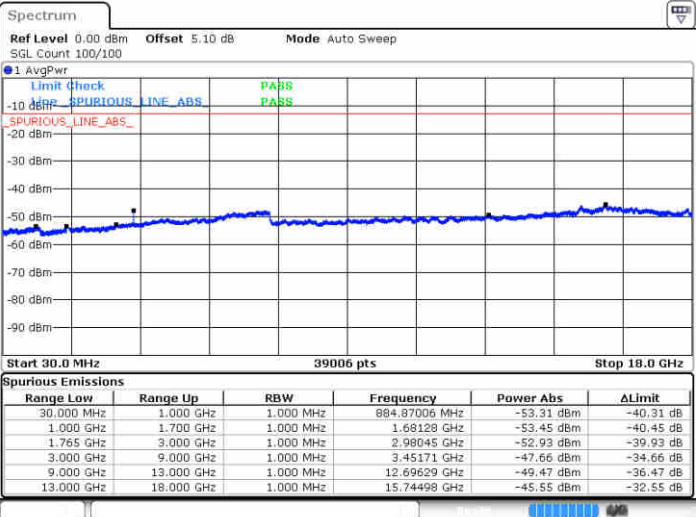

LTE Band 4 / 3MHz

Lowest Channel / QPSK

Lowest Channel / 16QAM

**LTE Band 4 / 5MHz**

**Lowest Channel / QPSK**

**Lowest Channel / 16QAM**

**Middle Channel / QPSK**

**Middle Channel / 16QAM**

LTE Band 4 / 5MHz

Highest Channel / QPSK

Highest Channel / 16QAM

LTE Band 4 / 10MHz

Lowest Channel / QPSK

Lowest Channel / 16QAM

LTE Band 4 / 15MHz

Lowest Channel / QPSK

Lowest Channel / 16QAM

Middle Channel / QPSK

Middle Channel / 16QAM

LTE Band 4 / 15MHz

Highest Channel / QPSK

Highest Channel / 16QAM

LTE Band 4 / 20MHz

Lowest Channel / QPSK

Lowest Channel / 16QAM

**LTE Band 4 / 20MHz**

**Middle Channel / QPSK**

**Middle Channel / 16QAM**

**Highest Channel / QPSK**

**Highest Channel / 16QAM**

LTE Band 5 / 1.4MHz

Lowest Channel / QPSK