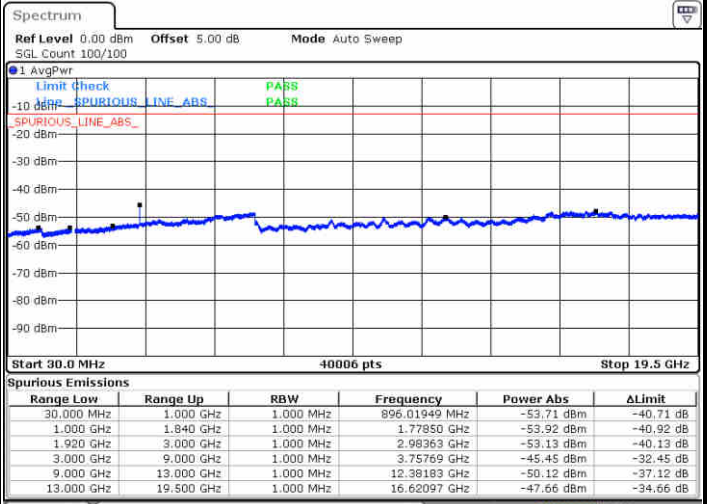

Date: 16 JUN 2017 18:29:31

LTE Band 25 / 1.4MHz

Lowest Channel / QPSK

Lowest Channel / 16QAM

Date: 19 JUN 2017 19:33:55

Date: 19 JUN 2017 19:35:32

Middle Channel / QPSK

Middle Channel / 16QAM

Date: 19 JUN 2017 19:36:58

Date: 19 JUN 2017 19:36:16

LTE Band 25 / 1.4MHz

Highest Channel / QPSK

Highest Channel / 16QAM

LTE Band 25 / 3MHz

Lowest Channel / QPSK

Lowest Channel / 16QAM

LTE Band 25 / 3MHz

Middle Channel / QPSK

Middle Channel / 16QAM

Date: 19 JUN 2017 19:44:22

Date: 19 JUN 2017 19:43:41

Highest Channel / QPSK

Highest Channel / 16QAM

Date: 19 JUN 2017 19:45:03