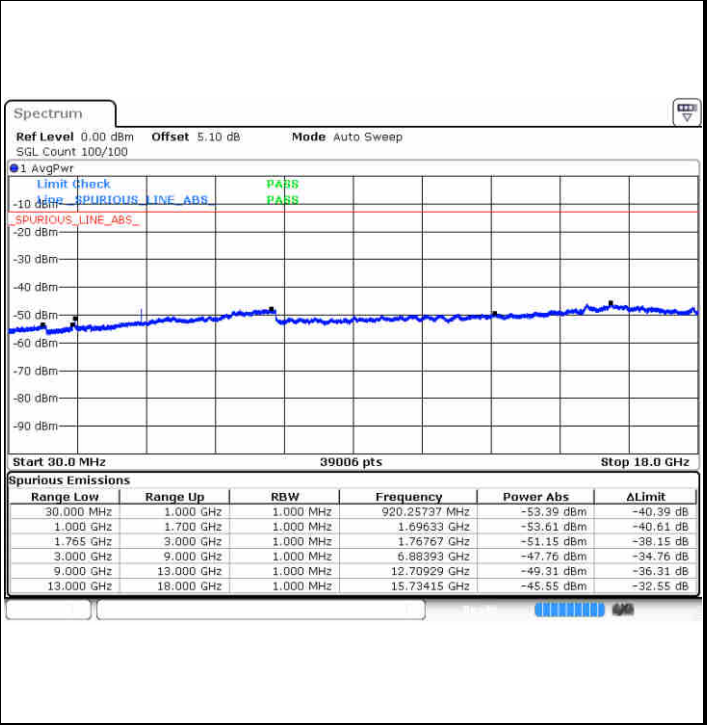

LTE Band 4 / 5MHz

Highest Channel / QPSK

Highest Channel / 16QAM

LTE Band 4 / 10MHz

Lowest Channel / QPSK

Lowest Channel / 16QAM

LTE Band 4 / 15MHz

Lowest Channel / QPSK

Lowest Channel / 16QAM

Middle Channel / QPSK

Middle Channel / 16QAM

LTE Band 4 / 15MHz

Highest Channel / QPSK

Highest Channel / 16QAM

LTE Band 4 / 20MHz

Lowest Channel / QPSK

Lowest Channel / 16QAM

**LTE Band 4 / 20MHz**

**Middle Channel / QPSK**

**Middle Channel / 16QAM**

**Highest Channel / QPSK**

**Highest Channel / 16QAM**

LTE Band 5 / 1.4MHz

Lowest Channel / QPSK

Lowest Channel / 16QAM

Date: 15 JUN 2017 14:58:56

Date: 15 JUN 2017 14:59:51

Middle Channel / QPSK

Middle Channel / 16QAM

Date: 15 JUN 2017 15:01:28

Date: 15 JUN 2017 15:02:23

LTE Band 5 / 1.4MHz