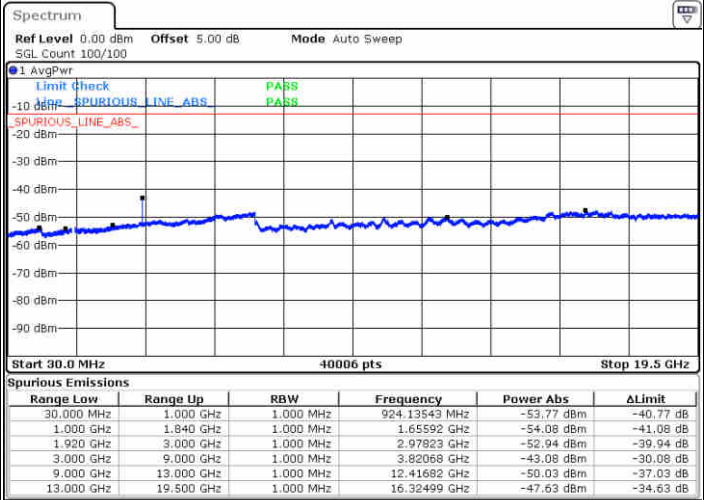

Date: 19 JUN 2017 19:45:54

LTE Band 25 / 5MHz

Lowest Channel / QPSK

Date: 19 JUN 2017 19:58:31

Lowest Channel / 16QAM

Date: 19 JUN 2017 19:59:12

Middle Channel / QPSK

Date: 19 JUN 2017 20:03:51

Middle Channel / 16QAM

Date: 19 JUN 2017 20:02:40

LTE Band 25 / 5MHz

Highest Channel / QPSK

Date: 19 JUN 2017 20:04:34

Highest Channel / 16QAM

Date: 19 JUN 2017 20:05:14

LTE Band 25 / 10MHz

Lowest Channel / QPSK

Date: 19 JUN 2017 20:22:54

Lowest Channel / 16QAM

Date: 19 JUN 2017 20:23:42

LTE Band 25 / 10MHz

Middle Channel / QPSK

Middle Channel / 16QAM

Date: 19 JUN 2017 20:25:20

Date: 19 JUN 2017 20:24:23

Highest Channel / QPSK

Highest Channel / 16QAM

Date: 19 JUN 2017 20:26:04

Date: 19 JUN 2017 20:26:56

LTE Band 25 / 15MHz

Lowest Channel / QPSK

Lowest Channel / 16QAM