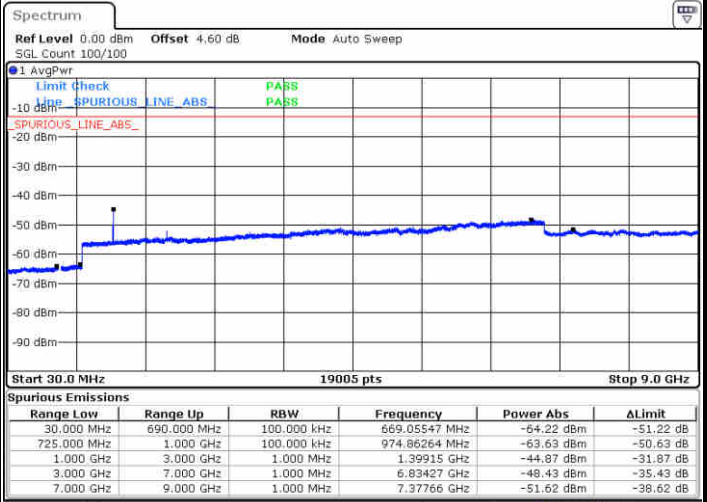

Date: 16 JUN 2017 10:08:29

LTE Band 12 / 3MHz

Middle Channel / QPSK

Middle Channel / 16QAM

Date: 16 JUN 2017 10:10:19

Date: 16 JUN 2017 10:09:24

Highest Channel / QPSK

Highest Channel / 16QAM

Date: 16 JUN 2017 10:11:15

Date: 16 JUN 2017 10:12:10

LTE Band 12 / 5MHz

Lowest Channel / QPSK

Lowest Channel / 16QAM

Date: 16 JUN 2017 10:24:16

Date: 16 JUN 2017 10:25:12

Middle Channel / QPSK

Middle Channel / 16QAM

Date: 16 JUN 2017 10:27:02

Date: 16 JUN 2017 10:28:07

LTE Band 12 / 5MHz

Highest Channel / QPSK

Date: 16 JUN 2017 10:27:57

Highest Channel / 16QAM

Date: 16 JUN 2017 10:28:52