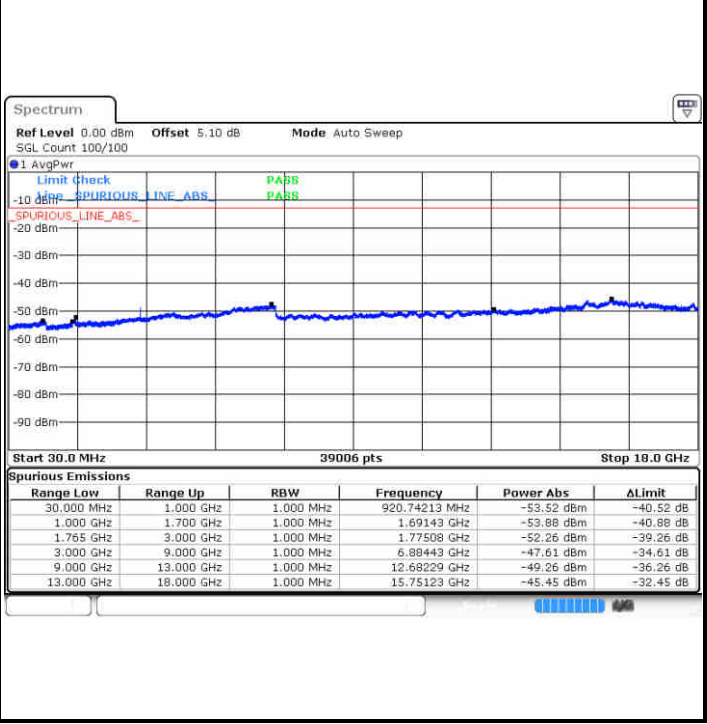

Lowest Channel / 16QAM

Middle Channel / QPSK

Middle Channel / 16QAM

LTE Band 4 / 15MHz

Highest Channel / QPSK

Highest Channel / 16QAM

LTE Band 4 / 20MHz

Lowest Channel / QPSK

Lowest Channel / 16QAM

**LTE Band 4 / 20MHz**

**Middle Channel / QPSK**

**Middle Channel / 16QAM**

**Highest Channel / QPSK**

**Highest Channel / 16QAM**

LTE Band 5 / 1.4MHz

Lowest Channel / QPSK

Lowest Channel / 16QAM

Date: 15 JUN 2017 14:58:56

Date: 15 JUN 2017 14:59:51

Middle Channel / QPSK

Middle Channel / 16QAM

Date: 15 JUN 2017 15:01:28

Date: 15 JUN 2017 15:02:23

LTE Band 5 / 1.4MHz

Highest Channel / QPSK

Highest Channel / 16QAM

Date: 15 JUN 2017 15:10:34

Date: 15 JUN 2017 15:11:29

LTE Band 5 / 3MHz

Lowest Channel / QPSK

Lowest Channel / 16QAM

Date: 15 JUN 2017 15:19:38