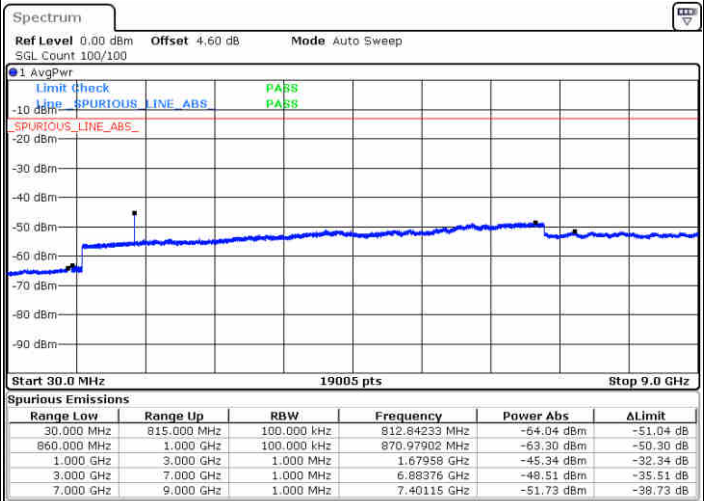

LTE Band 5 / 10MHz

Lowest Channel / QPSK

Date: 15 JUN 2017 16:01:02

Lowest Channel / 16QAM

Date: 15 JUN 2017 16:01:57

LTE Band 5 / 10MHz

Middle Channel / QPSK

Middle Channel / 16QAM

Date: 15 JUN 2017 16:03:35

Date: 15 JUN 2017 16:04:30

Highest Channel / QPSK

Highest Channel / 16QAM

Date: 15 JUN 2017 16:12:41

Date: 15 JUN 2017 16:13:36

LTE Band 12 / 1.4MHz

Lowest Channel / QPSK

Lowest Channel / 16QAM

Date: 16 JUN 2017 09:50:51

Date: 16 JUN 2017 09:51:46

Middle Channel / QPSK

Middle Channel / 16QAM

Date: 16 JUN 2017 09:53:37

Date: 16 JUN 2017 09:52:41

LTE Band 12 / 1.4MHz