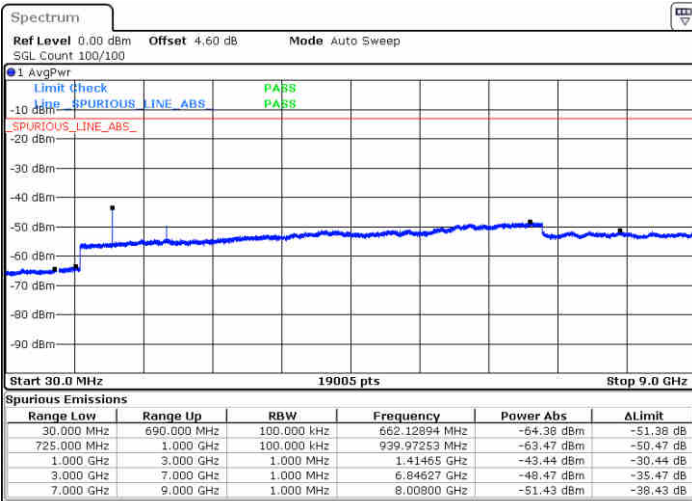

Date: 15 JUN 2017 16:03:35

Date: 15 JUN 2017 16:04:30

Highest Channel / QPSK

Highest Channel / 16QAM

Date: 15 JUN 2017 16:12:41

Date: 15 JUN 2017 16:13:36

LTE Band 12 / 1.4MHz

Lowest Channel / QPSK

Lowest Channel / 16QAM

Date: 16 JUN 2017 09:50:51

Date: 16 JUN 2017 09:51:46

Middle Channel / QPSK

Middle Channel / 16QAM

Date: 16 JUN 2017 09:53:37

Date: 16 JUN 2017 09:52:41

LTE Band 12 / 1.4MHz

Highest Channel / QPSK

Date: 16 JUN 2017 09:54:32

Highest Channel / 16QAM

Date: 16 JUN 2017 09:55:27

LTE Band 12 / 3MHz

Lowest Channel / QPSK

Date: 16 JUN 2017 10:07:34

Lowest Channel / 16QAM