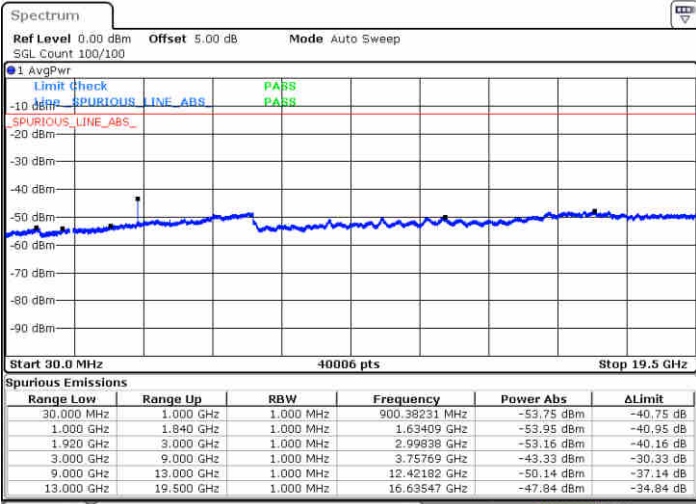

Date: 16 JUN 2017 18:29:31

LTE Band 25 / 1.4MHz

Lowest Channel / QPSK

Lowest Channel / 16QAM

Date: 19 JUN 2017 19:33:55

Date: 19 JUN 2017 19:35:32

Middle Channel / QPSK

Middle Channel / 16QAM

Date: 19 JUN 2017 19:36:58

Date: 19 JUN 2017 19:36:16

LTE Band 25 / 1.4MHz

Highest Channel / QPSK

Highest Channel / 16QAM

LTE Band 25 / 3MHz

Lowest Channel / QPSK

Lowest Channel / 16QAM

LTE Band 25 / 3MHz

Middle Channel / QPSK

Middle Channel / 16QAM

Date: 19 JUN 2017 19:44:22

Date: 19 JUN 2017 19:43:41

Highest Channel / QPSK

Highest Channel / 16QAM

Date: 19 JUN 2017 19:45:03