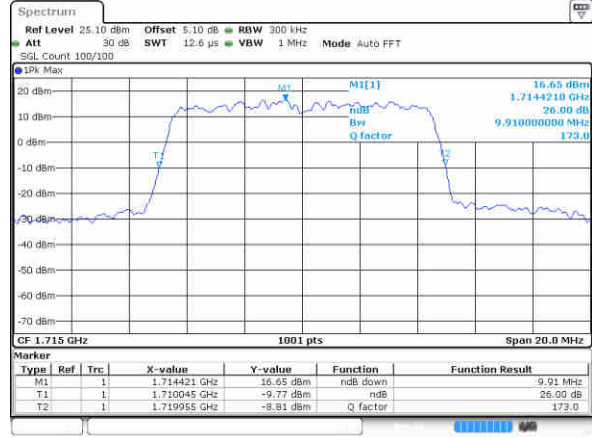

LTE Band 4

Lowest Channel / 3MHz / QPSK

Lowest Channel / 3MHz / 16QAM

Middle Channel / 3MHz / QPSK

Middle Channel / 3MHz / 16QAM

Highest Channel / 3MHz / QPSK

Highest Channel / 3MHz / 16QAM

LTE Band 4

Lowest Channel / 5MHz / QPSK

Lowest Channel / 5MHz / 16QAM

Middle Channel / 5MHz / QPSK

Middle Channel / 5MHz / 16QAM

Highest Channel / 5MHz / QPSK

Highest Channel / 5MHz / 16QAM

LTE Band 4

Lowest Channel / 10MHz / QPSK

Lowest Channel / 10MHz / 16QAM

Middle Channel / 10MHz / QPSK

Middle Channel / 10MHz / 16QAM

Highest Channel / 10MHz / QPSK

Highest Channel / 10MHz / 16QAM

LTE Band 4

Lowest Channel / 15MHz / QPSK

Lowest Channel / 15MHz / 16QAM