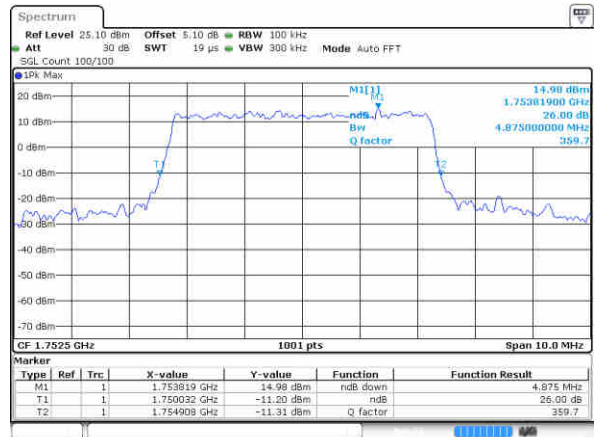

LTE Band 4

Lowest Channel / 3MHz / QPSK

Lowest Channel / 3MHz / 16QAM

Middle Channel / 3MHz / QPSK

Middle Channel / 3MHz / 16QAM

Highest Channel / 3MHz / QPSK

Highest Channel / 3MHz / 16QAM

LTE Band 4

Lowest Channel / 5MHz / QPSK

Lowest Channel / 5MHz / 16QAM

Middle Channel / 5MHz / QPSK

Middle Channel / 5MHz / 16QAM

Highest Channel / 5MHz / QPSK

Highest Channel / 5MHz / 16QAM

LTE Band 4

Lowest Channel / 10MHz / QPSK

Lowest Channel / 10MHz / 16QAM

Middle Channel / 10MHz / QPSK

Middle Channel / 10MHz / 16QAM

Highest Channel / 10MHz / QPSK

Highest Channel / 10MHz / 16QAM

LTE Band 4

Lowest Channel / 15MHz / QPSK

Lowest Channel / 15MHz / 16QAM