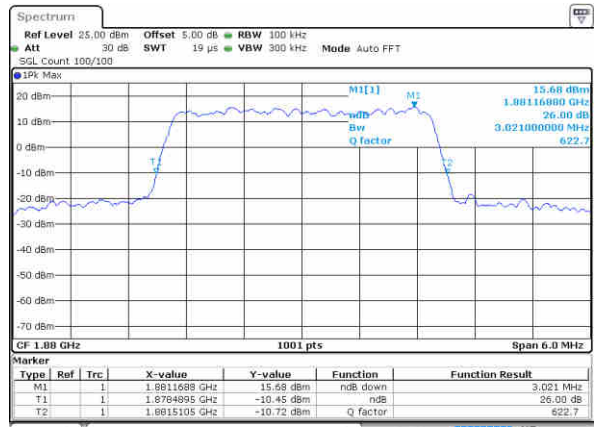

Date: 19 JUN 2017 19:30:36

Lowest Channel / 1.4MHz / 16QAM

Date: 19 JUN 2017 19:30:58

Middle Channel / 1.4MHz / QPSK

Date: 19 JUN 2017 19:31:48

Middle Channel / 1.4MHz / 16QAM

Date: 19 JUN 2017 19:31:22

Highest Channel / 1.4MHz / QPSK

Date: 19 JUN 2017 19:32:15

Highest Channel / 1.4MHz / 16QAM

Date: 19 JUN 2017 19:32:36

LTE Band 25

Lowest Channel / 3MHz / QPSK

Date: 19 JUN 2017 19:39:03

Lowest Channel / 3MHz / 16QAM

Date: 19 JUN 2017 19:39:25

Middle Channel / 3MHz / QPSK

Date: 19 JUN 2017 19:40:27

Middle Channel / 3MHz / 16QAM

Date: 19 JUN 2017 19:40:01

Highest Channel / 3MHz / QPSK

Date: 19 JUN 2017 19:40:51

Highest Channel / 3MHz / 16QAM

Date: 19 JUN 2017 19:41:26