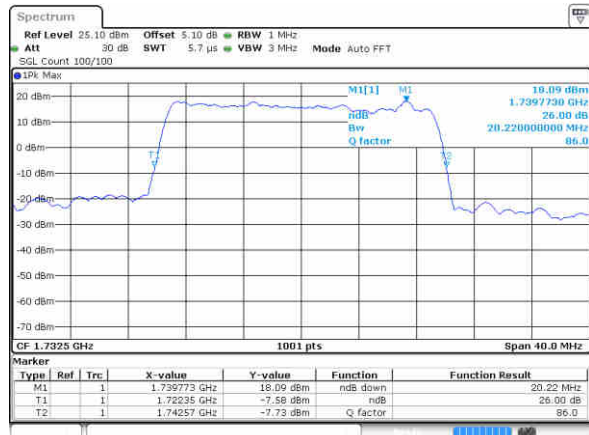

Lowest Channel / 10MHz / 16QAM

Middle Channel / 10MHz / QPSK

Middle Channel / 10MHz / 16QAM

Highest Channel / 10MHz / QPSK

Highest Channel / 10MHz / 16QAM

LTE Band 4

Lowest Channel / 15MHz / QPSK

Lowest Channel / 15MHz / 16QAM

Middle Channel / 15MHz / QPSK

Middle Channel / 15MHz / 16QAM

Highest Channel / 15MHz / QPSK

Highest Channel / 15MHz / 16QAM

LTE Band 4

Lowest Channel / 20MHz / QPSK

Lowest Channel / 20MHz / 16QAM

Middle Channel / 20MHz / QPSK

Middle Channel / 20MHz / 16QAM

Highest Channel / 20MHz / QPSK

Highest Channel / 20MHz / 16QAM

LTE Band 5

Lowest Channel / 1.4MHz / QPSK

Date: 15 JUN 2017 14:51:29

Lowest Channel / 1.4MHz / 16QAM

Date: 15 JUN 2017 14:51:18