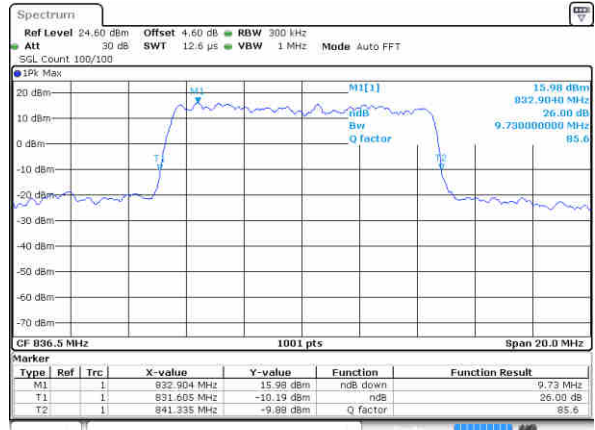

Middle Channel / 10MHz / 16QAM

Date: 15 JUN 2017 16:02:40