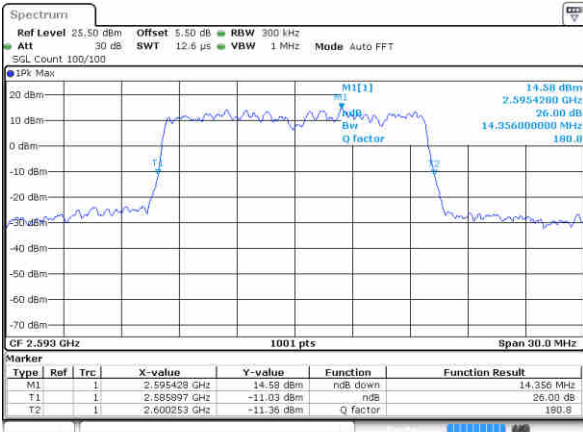

Middle Channel / 15MHz / QPSK

Date: 23 JUN 2017 16:54:24