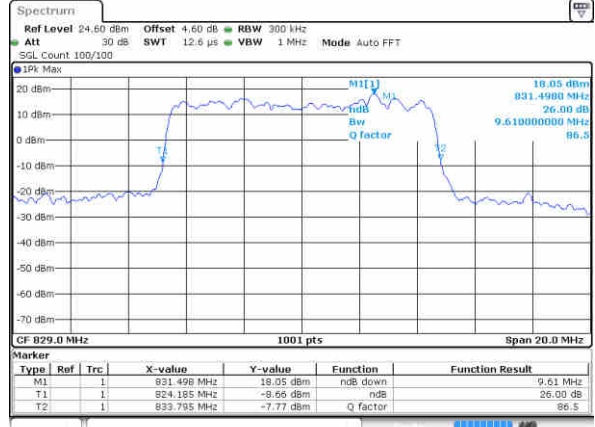

Date: 15 JUN 2017 15:44:20

Highest Channel / 5MHz / 16QAM

Date: 15 JUN 2017 15:44:31

LTE Band 5

Lowest Channel / 10MHz / QPSK

Date: 15 JUN 2017 15:53:25

Lowest Channel / 10MHz / 16QAM

Date: 15 JUN 2017 15:53:36