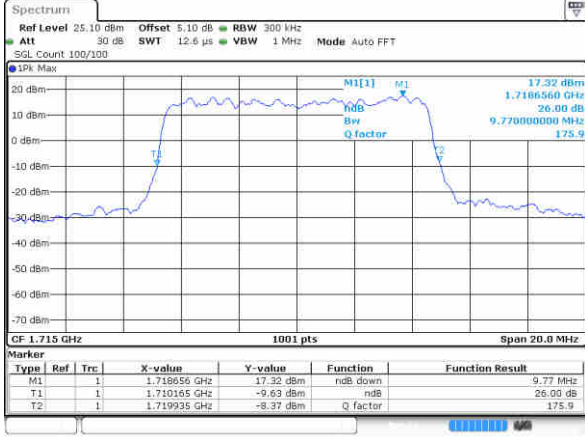

Lowest Channel / 5MHz / QPSK

Lowest Channel / 5MHz / 16QAM

Middle Channel / 5MHz / QPSK

Middle Channel / 5MHz / 16QAM

Highest Channel / 5MHz / QPSK

Highest Channel / 5MHz / 16QAM

LTE Band 4

Lowest Channel / 10MHz / QPSK

Lowest Channel / 10MHz / 16QAM

Middle Channel / 10MHz / QPSK

Middle Channel / 10MHz / 16QAM

Highest Channel / 10MHz / QPSK

Highest Channel / 10MHz / 16QAM

LTE Band 4

Lowest Channel / 15MHz / QPSK

Lowest Channel / 15MHz / 16QAM