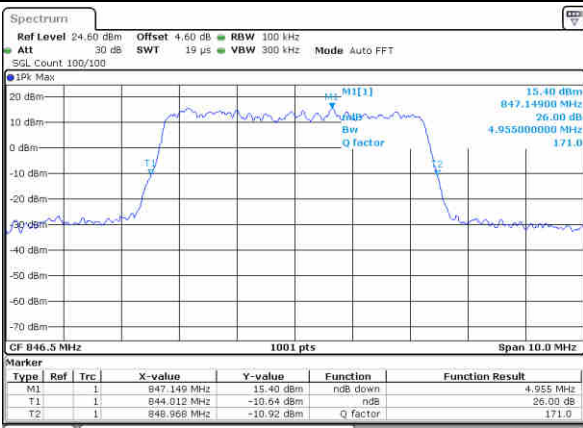

Middle Channel / 3MHz / 16QAM

Date: 15 JUN 2017 15:21:16

Highest Channel / 3MHz / QPSK

Date: 15 JUN 2017 15:23:38

Highest Channel / 3MHz / 16QAM

Date: 15 JUN 2017 15:23:48

LTE Band 5

Lowest Channel / 5MHz / QPSK

Date: 15 JUN 2017 15:32:43

Lowest Channel / 5MHz / 16QAM

Date: 15 JUN 2017 15:32:53

Middle Channel / 5MHz / QPSK

Date: 15 JUN 2017 15:41:47

Middle Channel / 5MHz / 16QAM

Date: 15 JUN 2017 15:41:58

Highest Channel / 5MHz / QPSK

Date: 15 JUN 2017 15:44:20

Highest Channel / 5MHz / 16QAM

Date: 15 JUN 2017 15:44:31

LTE Band 5

Lowest Channel / 10MHz / QPSK

Date: 15 JUN 2017 15:53:25

Lowest Channel / 10MHz / 16QAM

Date: 15 JUN 2017 15:53:36