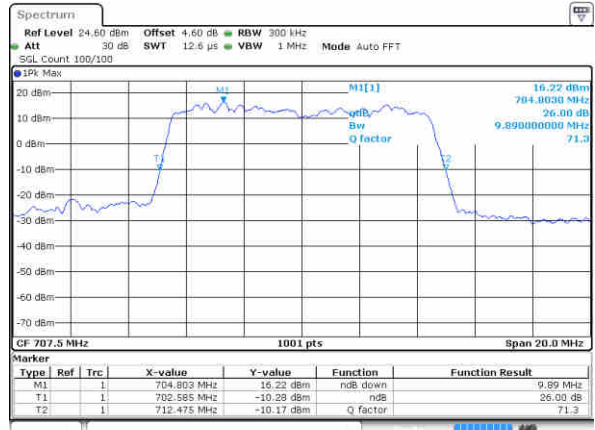

Date: 16 JUN 2017 10:22:50

Middle Channel / 5MHz / 16QAM

Date: 16 JUN 2017 10:23:01

Highest Channel / 5MHz / QPSK

Date: 16 JUN 2017 10:22:39

Highest Channel / 5MHz / 16QAM

Date: 16 JUN 2017 10:22:29

LTE Band 12

Lowest Channel / 10MHz / QPSK

Date: 16 JUN 2017 10:40:04

Lowest Channel / 10MHz / 16QAM

Date: 16 JUN 2017 10:39:54

Middle Channel / 10MHz / QPSK

Date: 16 JUN 2017 10:39:33

Middle Channel / 10MHz / 16QAM

Date: 16 JUN 2017 10:39:43

Highest Channel / 10MHz / QPSK

Date: 16 JUN 2017 10:39:22

Highest Channel / 10MHz / 16QAM

Date: 16 JUN 2017 10:39:11

LTE Band 13

Lowest Channel / 5MHz / QPSK

Date: 16 JUN 2017 18:07:11

Lowest Channel / 5MHz / 16QAM