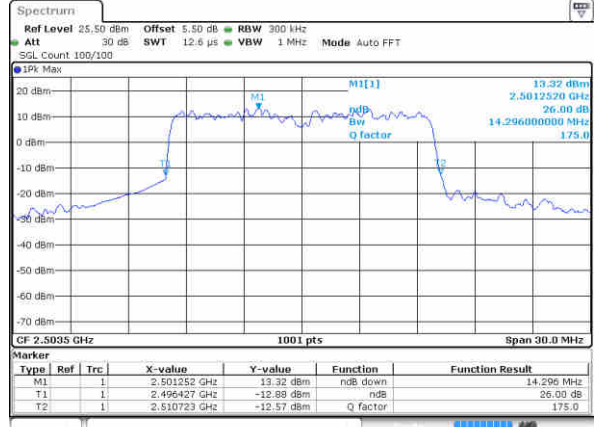

Lowest Channel / 10MHz / QPSK

Date: 23 JUN 2017 16:55:48

Lowest Channel / 10MHz / 16QAM

Date: 23 JUN 2017 16:55:28

Middle Channel / 10MHz / QPSK

Date: 23 JUN 2017 16:56:09

Middle Channel / 10MHz / 16QAM

Date: 23 JUN 2017 16:56:35

Highest Channel / 10MHz / QPSK

Date: 23 JUN 2017 16:57:32

Highest Channel / 10MHz / 16QAM

Date: 23 JUN 2017 16:56:55

LTE Band 41

Lowest Channel / 15MHz / QPSK

Date: 23 JUN 2017 16:53:21

Lowest Channel / 15MHz / 16QAM

Date: 23 JUN 2017 16:53:43

Middle Channel / 15MHz / QPSK

Date: 23 JUN 2017 16:54:24

Middle Channel / 15MHz / 16QAM

Date: 23 JUN 2017 16:54:04

Highest Channel / 15MHz / QPSK

Date: 23 JUN 2017 16:54:46

Highest Channel / 15MHz / 16QAM