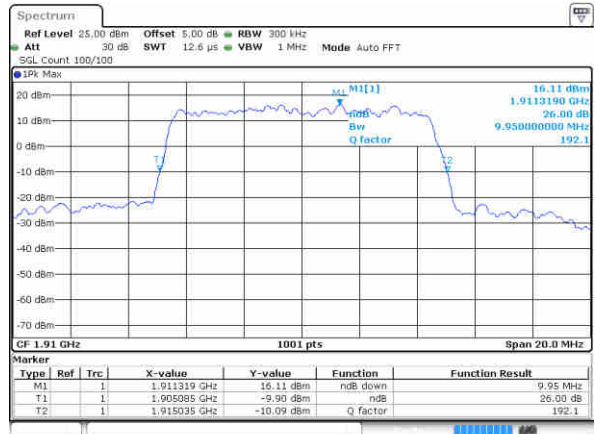

Date: 19 JUN 2017 19:56:10

Highest Channel / 5MHz / QPSK

Date: 19 JUN 2017 19:57:10

Highest Channel / 5MHz / 16QAM

Date: 19 JUN 2017 19:57:33

LTE Band 25

Lowest Channel / 10MHz / QPSK

Date: 19 JUN 2017 20:18:54

Lowest Channel / 10MHz / 16QAM

Date: 19 JUN 2017 20:19:17

Middle Channel / 10MHz / QPSK

Date: 19 JUN 2017 20:20:16

Middle Channel / 10MHz / 16QAM

Date: 19 JUN 2017 20:19:53

Highest Channel / 10MHz / QPSK

Date: 19 JUN 2017 20:21:34

Highest Channel / 10MHz / 16QAM

Date: 19 JUN 2017 20:21:57

LTE Band 25

Lowest Channel / 15MHz / QPSK

Date: 19 JUN 2017 20:34:12

Lowest Channel / 15MHz / 16QAM

Date: 19 JUN 2017 20:34:34

Middle Channel / 15MHz / QPSK