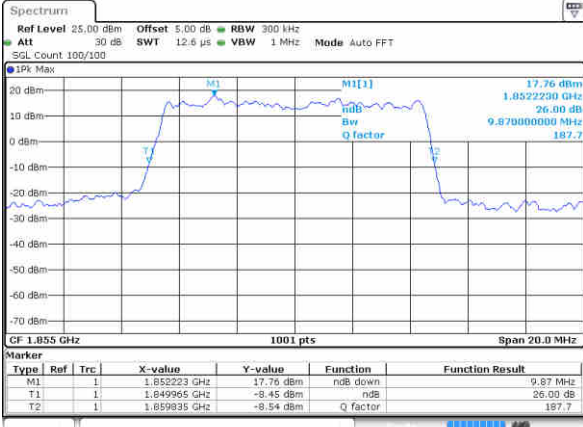

Date: 19 JUN 2017 19:56:10

Highest Channel / 5MHz / QPSK

Date: 19 JUN 2017 19:57:10

Highest Channel / 5MHz / 16QAM

Date: 19 JUN 2017 19:57:33

LTE Band 25

Lowest Channel / 10MHz / QPSK

Date: 19 JUN 2017 20:18:54