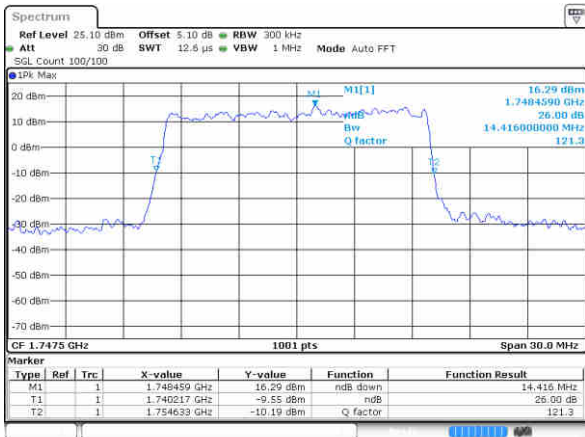

Highest Channel / 15MHz / QPSK