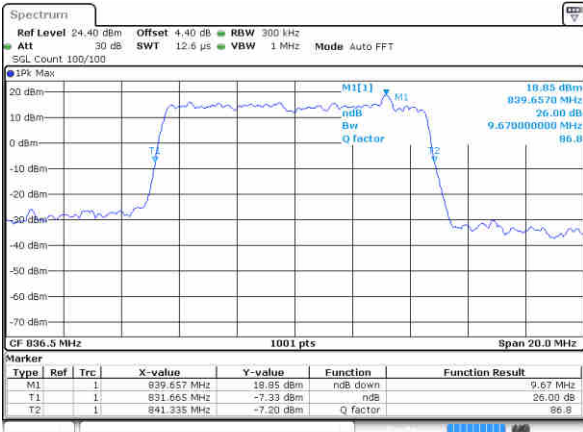

Middle Channel / 10MHz / QPSK

Date: 22 JUN 2017 20:43:45