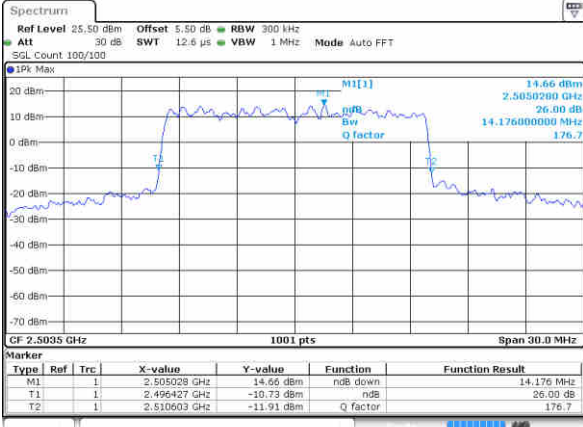

Highest Channel / 10MHz / QPSK

Date: 23 JUN 2017 16:57:32

Highest Channel / 10MHz / 16QAM

Date: 23 JUN 2017 16:56:55

LTE Band 41

Lowest Channel / 15MHz / QPSK

Date: 23 JUN 2017 16:53:21

Lowest Channel / 15MHz / 16QAM