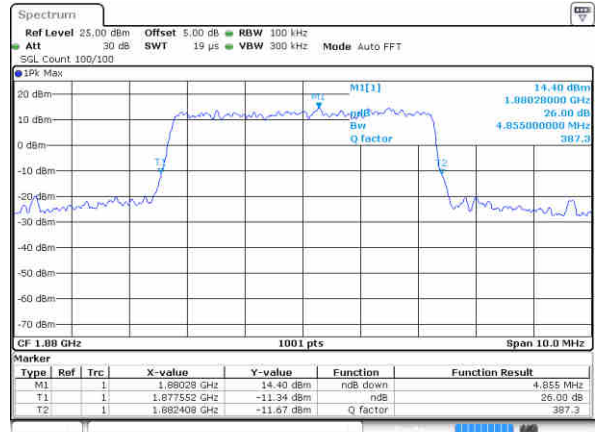

LTE Band 25

Lowest Channel / 5MHz / QPSK

Date: 19 JUN 2017 19:55:21

Lowest Channel / 5MHz / 16QAM

Date: 19 JUN 2017 19:55:48

Middle Channel / 5MHz / QPSK

Date: 19 JUN 2017 19:56:34

Middle Channel / 5MHz / 16QAM

Date: 19 JUN 2017 19:56:10

Highest Channel / 5MHz / QPSK

Date: 19 JUN 2017 19:57:10

Highest Channel / 5MHz / 16QAM

Date: 19 JUN 2017 19:57:33

LTE Band 25

Lowest Channel / 10MHz / QPSK

Date: 19 JUN 2017 20:18:54