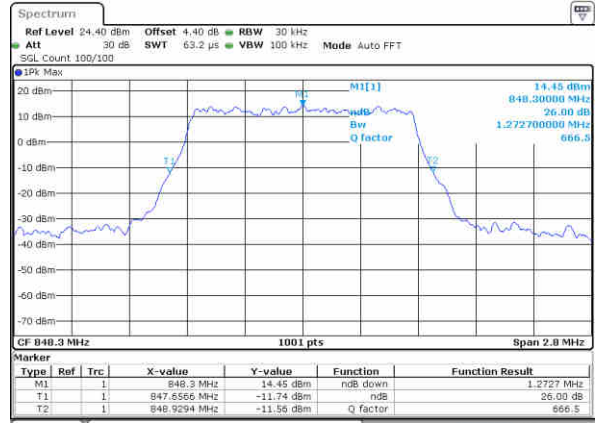

Highest Channel / 20MHz / QPSK

Date: 19 JUN 2017 20:53:18

Highest Channel / 20MHz / 16QAM

Date: 19 JUN 2017 20:53:43

LTE Band 26

Lowest Channel / 1.4MHz / QPSK

Date: 22 JUN 2017 19:30:58

Lowest Channel / 1.4MHz / 16QAM

Date: 22 JUN 2017 19:31:20

Middle Channel / 1.4MHz / QPSK

Date: 22 JUN 2017 19:32:08

Middle Channel / 1.4MHz / 16QAM

Date: 22 JUN 2017 19:31:45

Highest Channel / 1.4MHz / QPSK

Date: 22 JUN 2017 19:32:42

Highest Channel / 1.4MHz / 16QAM

Date: 22 JUN 2017 19:33:06

LTE Band 26

Lowest Channel / 3MHz / QPSK

Date: 22 JUN 2017 19:56:43

Lowest Channel / 3MHz / 16QAM

Date: 22 JUN 2017 19:57:05

Middle Channel / 3MHz / QPSK

Date: 22 JUN 2017 19:57:55