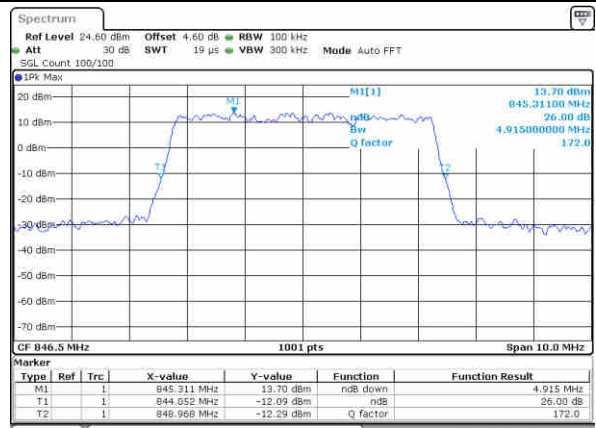

Middle Channel / 3MHz / 16QAM

Date: 15 JUN 2017 15:21:16

Highest Channel / 3MHz / QPSK

Date: 15 JUN 2017 15:23:38

Highest Channel / 3MHz / 16QAM

Date: 15 JUN 2017 15:23:48

LTE Band 5

Lowest Channel / 5MHz / QPSK

Date: 15 JUN 2017 15:32:43

Lowest Channel / 5MHz / 16QAM

Date: 15 JUN 2017 15:32:53

Middle Channel / 5MHz / QPSK

Date: 15 JUN 2017 15:41:47

Middle Channel / 5MHz / 16QAM

Date: 15 JUN 2017 15:41:58

Highest Channel / 5MHz / QPSK

Date: 15 JUN 2017 15:44:20

Highest Channel / 5MHz / 16QAM

Date: 15 JUN 2017 15:44:31

LTE Band 5

Lowest Channel / 10MHz / QPSK

Date: 15 JUN 2017 15:53:25

Lowest Channel / 10MHz / 16QAM

Date: 15 JUN 2017 15:53:36