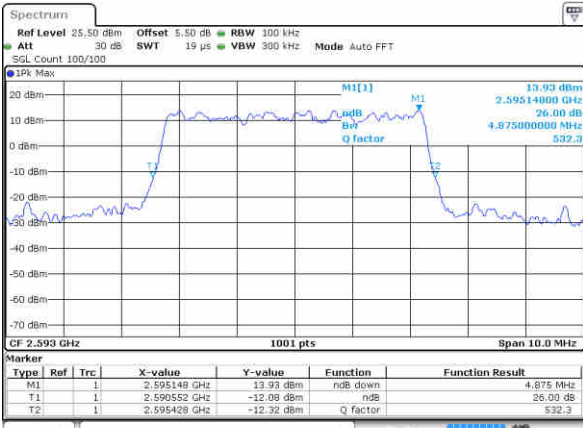

Date: 23 JUN 2017 16:58:00

Middle Channel / 5MHz / 16QAM

Date: 23 JUN 2017 16:58:40

Highest Channel / 5MHz / QPSK

Date: 23 JUN 2017 16:59:21

Highest Channel / 5MHz / 16QAM

Date: 23 JUN 2017 16:59:40

LTE Band 41