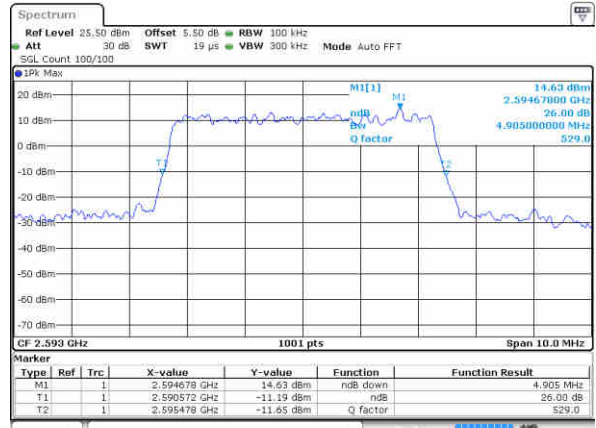

Date: 22 JUN 2017 20:53:55

Highest Channel / 15MHz / QPSK

Date: 22 JUN 2017 20:55:08

Highest Channel / 15MHz / 16QAM

Date: 22 JUN 2017 20:54:31

LTE Band 26

CH26765 / 15MHz / QPSK

Date: 23 JUN 2017 14:28:27

Date: 23 JUN 2017 16:58:00

Middle Channel / 5MHz / 16QAM

Date: 23 JUN 2017 16:58:40

Highest Channel / 5MHz / QPSK

Date: 23 JUN 2017 16:59:21

Highest Channel / 5MHz / 16QAM

Date: 23 JUN 2017 16:59:40

LTE Band 41