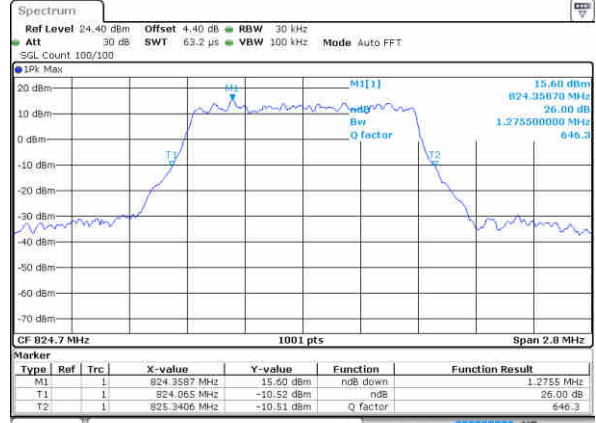

Highest Channel / 20MHz / QPSK

Date: 19 JUN 2017 20:53:18

Highest Channel / 20MHz / 16QAM

Date: 19 JUN 2017 20:53:43

LTE Band 26

Lowest Channel / 1.4MHz / QPSK

Date: 22 JUN 2017 19:30:58

Lowest Channel / 1.4MHz / 16QAM

Date: 22 JUN 2017 19:31:20

Middle Channel / 1.4MHz / QPSK

Date: 22 JUN 2017 19:32:08

Middle Channel / 1.4MHz / 16QAM

Date: 22 JUN 2017 19:31:45

Highest Channel / 1.4MHz / QPSK

Date: 22 JUN 2017 19:32:42

Highest Channel / 1.4MHz / 16QAM