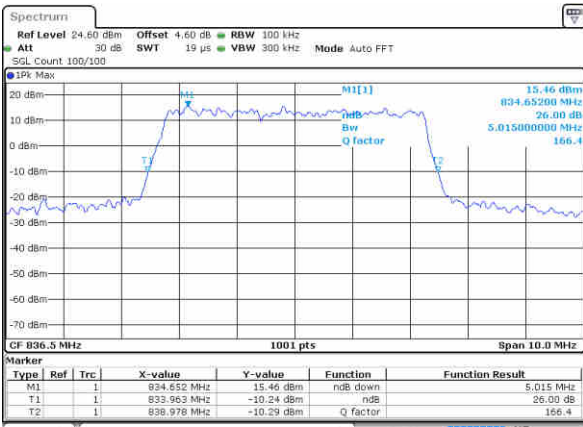

Date: 15 JUN 2017 15:03:07

LTE Band 5

Lowest Channel / 3MHz / QPSK

Date: 15 JUN 2017 15:12:01

Lowest Channel / 3MHz / 16QAM

Date: 15 JUN 2017 15:12:12

Middle Channel / 3MHz / QPSK

Date: 15 JUN 2017 15:21:05

Middle Channel / 3MHz / 16QAM

Date: 15 JUN 2017 15:21:16

Highest Channel / 3MHz / QPSK

Date: 15 JUN 2017 15:23:38

Highest Channel / 3MHz / 16QAM

Date: 15 JUN 2017 15:23:48

LTE Band 5

Lowest Channel / 5MHz / QPSK

Date: 15 JUN 2017 15:32:43

Lowest Channel / 5MHz / 16QAM

Date: 15 JUN 2017 15:32:53

Middle Channel / 5MHz / QPSK

Date: 15 JUN 2017 15:41:47

Middle Channel / 5MHz / 16QAM

Date: 15 JUN 2017 15:41:58

Highest Channel / 5MHz / QPSK