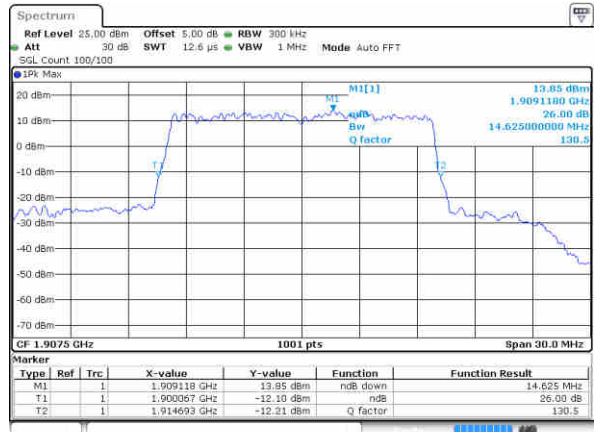

Highest Channel / 10MHz / 16QAM

Date: 19 JUN 2017 20:21:57

LTE Band 25

Lowest Channel / 15MHz / QPSK

Date: 19 JUN 2017 20:34:12

Lowest Channel / 15MHz / 16QAM

Date: 19 JUN 2017 20:34:34

Middle Channel / 15MHz / QPSK

Date: 19 JUN 2017 20:35:35

Middle Channel / 15MHz / 16QAM

Date: 19 JUN 2017 20:34:58

Highest Channel / 15MHz / QPSK

Date: 19 JUN 2017 20:36:08

Highest Channel / 15MHz / 16QAM

Date: 19 JUN 2017 20:36:33

LTE Band 25