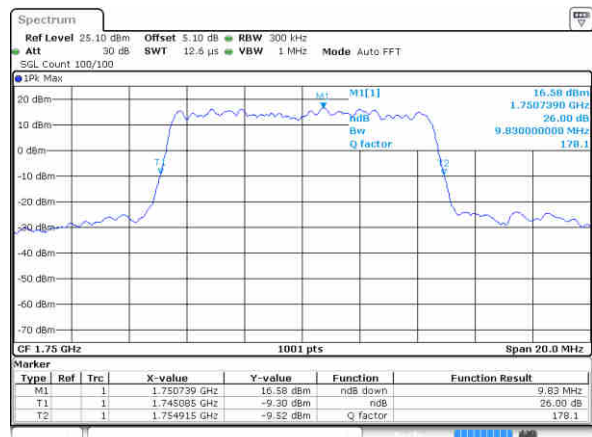

Lowest Channel / 10MHz / 16QAM

Middle Channel / 10MHz / QPSK

Middle Channel / 10MHz / 16QAM

Highest Channel / 10MHz / QPSK

Highest Channel / 10MHz / 16QAM

LTE Band 4

Lowest Channel / 15MHz / QPSK

Lowest Channel / 15MHz / 16QAM

Middle Channel / 15MHz / QPSK

Middle Channel / 15MHz / 16QAM

Highest Channel / 15MHz / QPSK

Highest Channel / 15MHz / 16QAM

LTE Band 4

Lowest Channel / 20MHz / QPSK

Lowest Channel / 20MHz / 16QAM

Middle Channel / 20MHz / QPSK