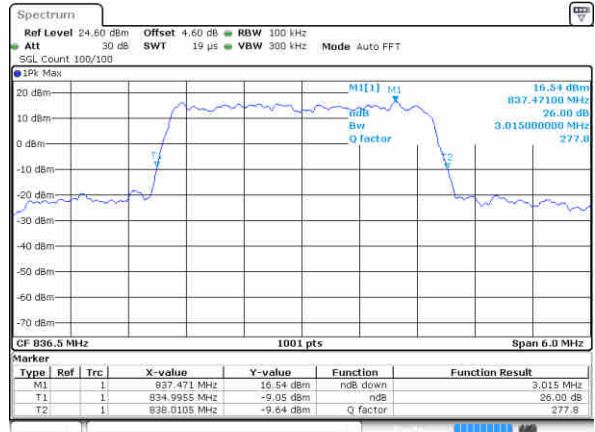

Date: 15 JUN 2017 15:03:07

LTE Band 5

Lowest Channel / 3MHz / QPSK

Date: 15 JUN 2017 15:12:01

Lowest Channel / 3MHz / 16QAM

Date: 15 JUN 2017 15:12:12

Middle Channel / 3MHz / QPSK

Date: 15 JUN 2017 15:21:05

Middle Channel / 3MHz / 16QAM

Date: 15 JUN 2017 15:21:16

Highest Channel / 3MHz / QPSK

Date: 15 JUN 2017 15:23:38

Highest Channel / 3MHz / 16QAM

Date: 15 JUN 2017 15:23:48

LTE Band 5

Lowest Channel / 5MHz / QPSK