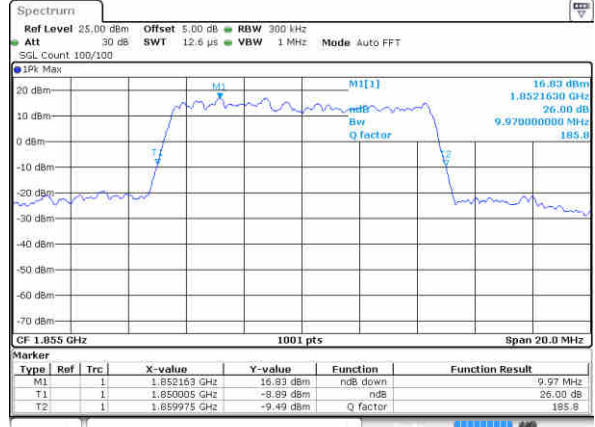

Lowest Channel / 10MHz / 16QAM

Date: 19 JUN 2017 20:19:17