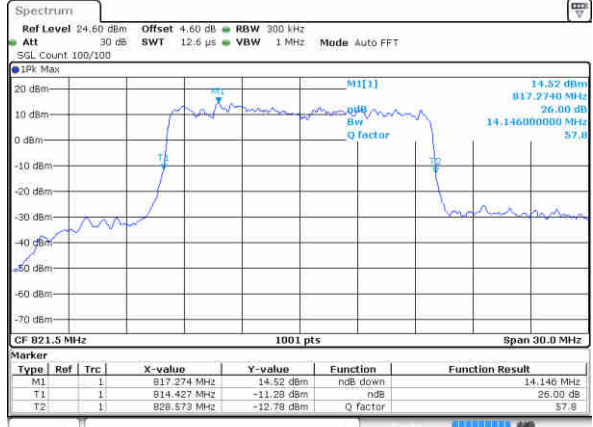

CH26765 / 15MHz / 16QAM

Date: 23 JUN 2017 14:28:50