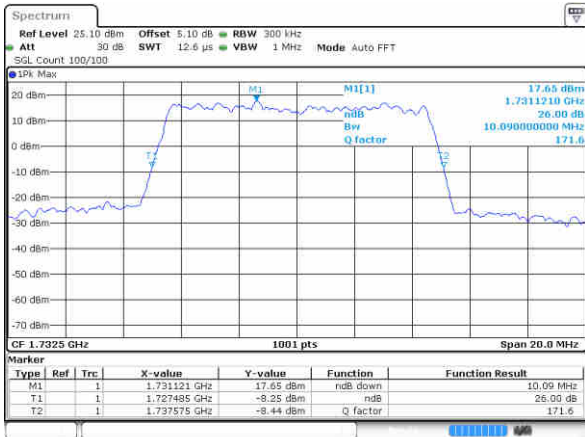

LTE Band 4

Lowest Channel / 3MHz / QPSK

Lowest Channel / 3MHz / 16QAM

Middle Channel / 3MHz / QPSK

Middle Channel / 3MHz / 16QAM

Highest Channel / 3MHz / QPSK

Highest Channel / 3MHz / 16QAM

LTE Band 4

Lowest Channel / 5MHz / QPSK

Lowest Channel / 5MHz / 16QAM

Middle Channel / 5MHz / QPSK

Middle Channel / 5MHz / 16QAM

Highest Channel / 5MHz / QPSK

Highest Channel / 5MHz / 16QAM

LTE Band 4

Lowest Channel / 10MHz / QPSK

Lowest Channel / 10MHz / 16QAM

Middle Channel / 10MHz / QPSK

Middle Channel / 10MHz / 16QAM

Highest Channel / 10MHz / QPSK

Highest Channel / 10MHz / 16QAM

LTE Band 4

Lowest Channel / 15MHz / QPSK

Lowest Channel / 15MHz / 16QAM