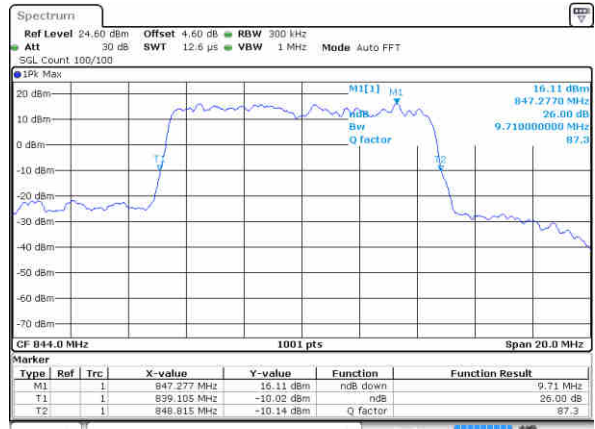

Date: 15 JUN 2017 15:44:20

Highest Channel / 5MHz / 16QAM

Date: 15 JUN 2017 15:44:31

LTE Band 5

Lowest Channel / 10MHz / QPSK

Date: 15 JUN 2017 15:53:25

Lowest Channel / 10MHz / 16QAM

Date: 15 JUN 2017 15:53:36

Middle Channel / 10MHz / QPSK

Date: 15 JUN 2017 16:02:30

Middle Channel / 10MHz / 16QAM

Date: 15 JUN 2017 16:02:40

Highest Channel / 10MHz / QPSK

Date: 15 JUN 2017 16:05:03

Highest Channel / 10MHz / 16QAM

Date: 15 JUN 2017 16:05:13