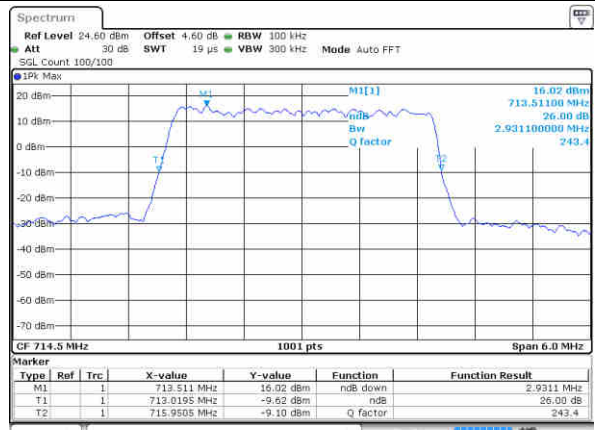

Date: 16 JUN 2017 09:49:35

Highest Channel / 1.4MHz / QPSK

Date: 16 JUN 2017 09:49:14

Highest Channel / 1.4MHz / 16QAM

Date: 16 JUN 2017 09:49:03

LTE Band 12

Lowest Channel / 3MHz / QPSK

Date: 16 JUN 2017 10:06:39

Lowest Channel / 3MHz / 16QAM

Date: 16 JUN 2017 10:06:29

Middle Channel / 3MHz / QPSK

Date: 16 JUN 2017 10:06:07

Middle Channel / 3MHz / 16QAM

Date: 16 JUN 2017 10:06:18

Highest Channel / 3MHz / QPSK

Date: 16 JUN 2017 10:05:57

Highest Channel / 3MHz / 16QAM

Date: 16 JUN 2017 10:05:46

LTE Band 12

Lowest Channel / 5MHz / QPSK

Date: 16 JUN 2017 10:23:22

Lowest Channel / 5MHz / 16QAM

Date: 16 JUN 2017 10:23:11

Middle Channel / 5MHz / QPSK