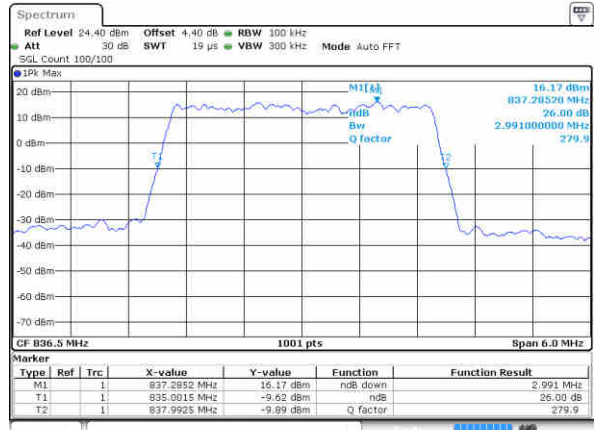

Date: 22 JUN 2017 19:33:06

LTE Band 26

Lowest Channel / 3MHz / QPSK

Date: 22 JUN 2017 19:56:43

Lowest Channel / 3MHz / 16QAM

Date: 22 JUN 2017 19:57:05

Middle Channel / 3MHz / QPSK

Date: 22 JUN 2017 19:57:55

Middle Channel / 3MHz / 16QAM

Date: 22 JUN 2017 19:57:30

Highest Channel / 3MHz / QPSK

Date: 22 JUN 2017 19:58:30

Highest Channel / 3MHz / 16QAM

Date: 22 JUN 2017 19:59:05

LTE Band 26

Lowest Channel / 5MHz / QPSK