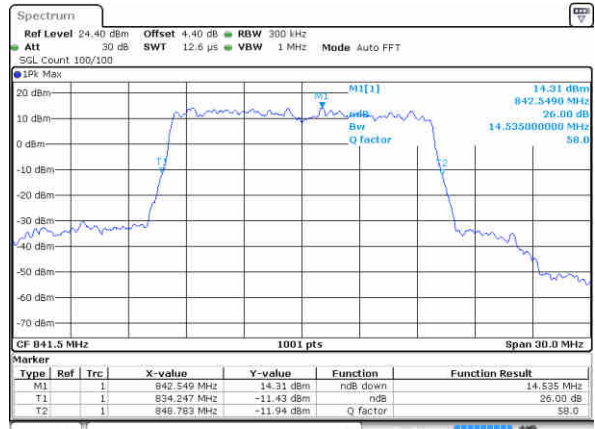

LTE Band 26

Lowest Channel / 15MHz / QPSK

Date: 22 JUN 2017 20:52:30

Lowest Channel / 15MHz / 16QAM

Date: 22 JUN 2017 20:52:53

Middle Channel / 15MHz / QPSK

Date: 22 JUN 2017 20:53:18

Middle Channel / 15MHz / 16QAM

Date: 22 JUN 2017 20:53:55

Highest Channel / 15MHz / QPSK

Date: 22 JUN 2017 20:55:08

Highest Channel / 15MHz / 16QAM

Date: 22 JUN 2017 20:54:31

LTE Band 26

CH26765 / 15MHz / QPSK

Date: 23 JUN 2017 14:28:27