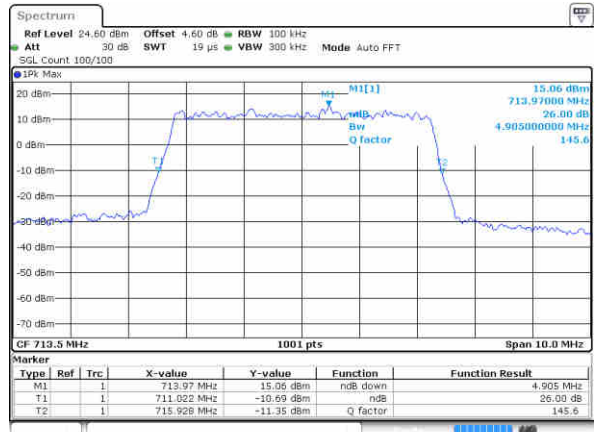

Date: 16 JUN 2017 10:22:50

Middle Channel / 5MHz / 16QAM

Date: 16 JUN 2017 10:23:01

Highest Channel / 5MHz / QPSK

Date: 16 JUN 2017 10:22:39

Highest Channel / 5MHz / 16QAM

Date: 16 JUN 2017 10:22:29

LTE Band 12