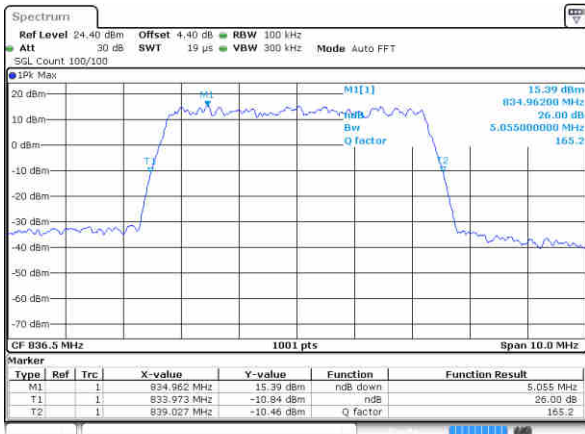

Middle Channel / 5MHz / QPSK

Date: 22 JUN 2017 20:19:32