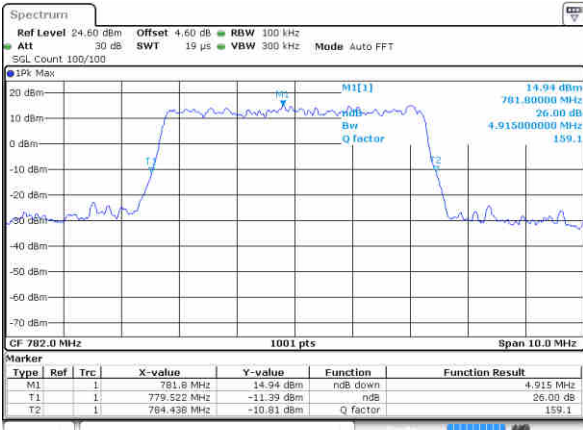

Middle Channel / 5MHz / QPSK

Date: 16 JUN 2017 18:16:15