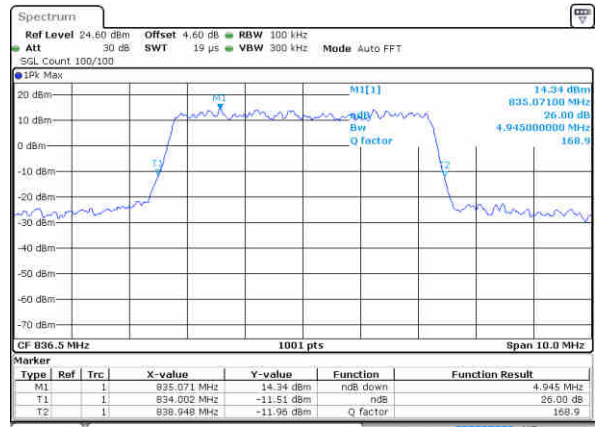

Middle Channel / 3MHz / 16QAM

Date: 15 JUN 2017 15:21:16

Highest Channel / 3MHz / QPSK

Date: 15 JUN 2017 15:23:38

Highest Channel / 3MHz / 16QAM

Date: 15 JUN 2017 15:23:48

LTE Band 5

Lowest Channel / 5MHz / QPSK

Date: 15 JUN 2017 15:32:43

Lowest Channel / 5MHz / 16QAM

Date: 15 JUN 2017 15:32:53

Middle Channel / 5MHz / QPSK

Date: 15 JUN 2017 15:41:47

Middle Channel / 5MHz / 16QAM

Date: 15 JUN 2017 15:41:58

Highest Channel / 5MHz / QPSK

Date: 15 JUN 2017 15:44:20

Highest Channel / 5MHz / 16QAM

Date: 15 JUN 2017 15:44:31

LTE Band 5

Lowest Channel / 10MHz / QPSK

Date: 15 JUN 2017 15:53:25

Lowest Channel / 10MHz / 16QAM

Date: 15 JUN 2017 15:53:36