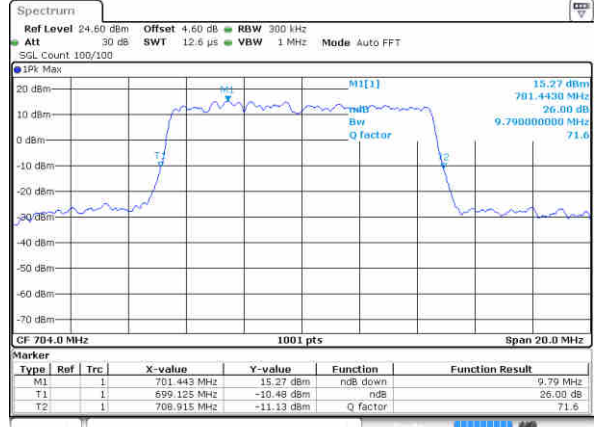

Lowest Channel / 10MHz / 16QAM

Date: 16 JUN 2017 10:39:54