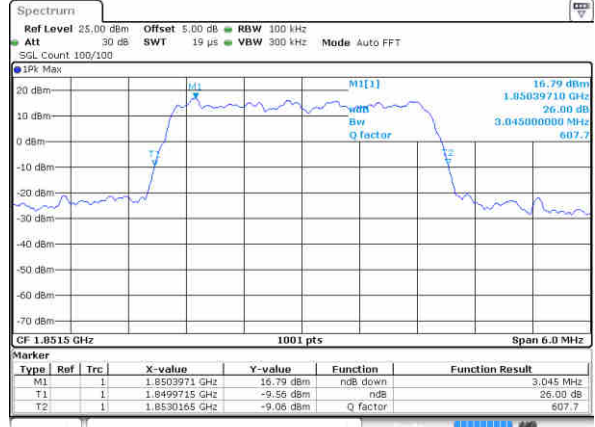

Date: 19 JUN 2017 19:30:36

Lowest Channel / 1.4MHz / 16QAM

Date: 19 JUN 2017 19:30:58

Middle Channel / 1.4MHz / QPSK

Date: 19 JUN 2017 19:31:48

Middle Channel / 1.4MHz / 16QAM

Date: 19 JUN 2017 19:31:22

Highest Channel / 1.4MHz / QPSK

Date: 19 JUN 2017 19:32:15

Highest Channel / 1.4MHz / 16QAM

Date: 19 JUN 2017 19:32:36

LTE Band 25

Lowest Channel / 3MHz / QPSK

Date: 19 JUN 2017 19:39:03

Lowest Channel / 3MHz / 16QAM

Date: 19 JUN 2017 19:39:25

Middle Channel / 3MHz / QPSK

Date: 19 JUN 2017 19:40:27

Middle Channel / 3MHz / 16QAM

Date: 19 JUN 2017 19:40:01

Highest Channel / 3MHz / QPSK

Date: 19 JUN 2017 19:40:51

Highest Channel / 3MHz / 16QAM

Date: 19 JUN 2017 19:41:26