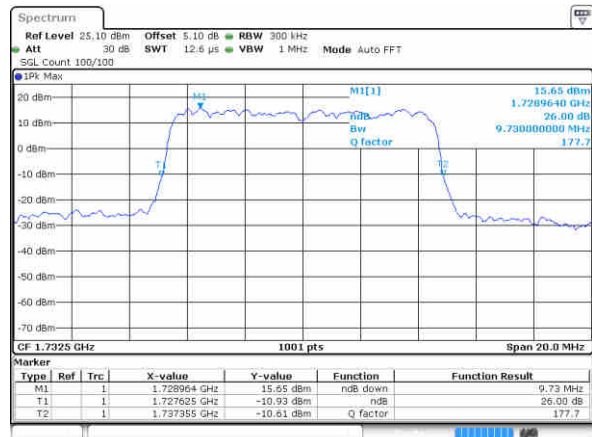

Lowest Channel / 5MHz / QPSK

Lowest Channel / 5MHz / 16QAM

Middle Channel / 5MHz / QPSK

Middle Channel / 5MHz / 16QAM

Highest Channel / 5MHz / QPSK

Highest Channel / 5MHz / 16QAM

LTE Band 4

Lowest Channel / 10MHz / QPSK

Lowest Channel / 10MHz / 16QAM

Middle Channel / 10MHz / QPSK

Middle Channel / 10MHz / 16QAM

Highest Channel / 10MHz / QPSK

Highest Channel / 10MHz / 16QAM

LTE Band 4

Lowest Channel / 15MHz / QPSK

Lowest Channel / 15MHz / 16QAM