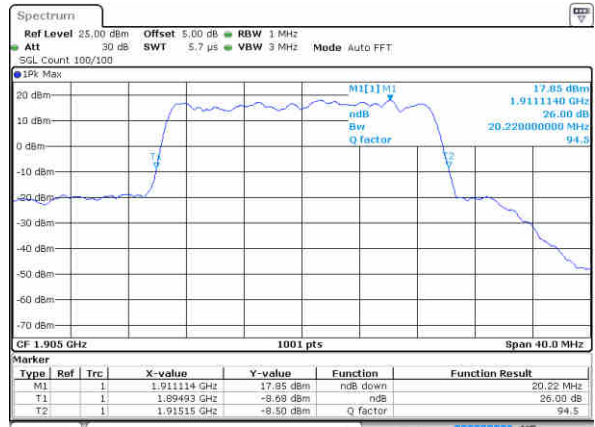

Date: 19 JUN 2017 20:35:35

Middle Channel / 15MHz / 16QAM

Date: 19 JUN 2017 20:34:58

Highest Channel / 15MHz / QPSK

Date: 19 JUN 2017 20:36:08

Highest Channel / 15MHz / 16QAM

Date: 19 JUN 2017 20:36:33

LTE Band 25

Lowest Channel / 20MHz / QPSK

Date: 19 JUN 2017 20:51:46

Lowest Channel / 20MHz / 16QAM

Date: 19 JUN 2017 20:52:07

Middle Channel / 20MHz / QPSK

Date: 19 JUN 2017 20:52:53

Middle Channel / 20MHz / 16QAM

Date: 19 JUN 2017 20:52:31

Highest Channel / 20MHz / QPSK

Date: 19 JUN 2017 20:53:18

Highest Channel / 20MHz / 16QAM

Date: 19 JUN 2017 20:53:43

LTE Band 26

Lowest Channel / 1.4MHz / QPSK

Date: 22 JUN 2017 19:30:58

Lowest Channel / 1.4MHz / 16QAM