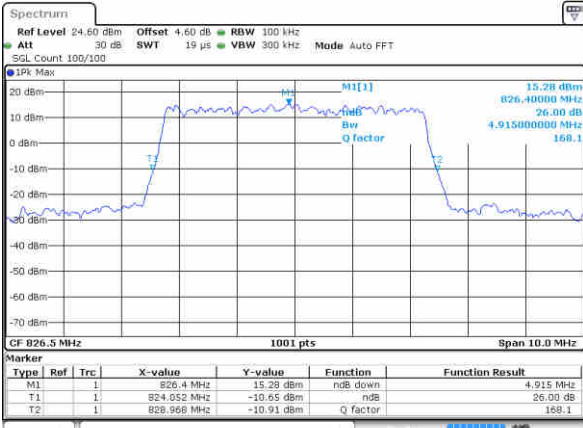

Middle Channel / 3MHz / 16QAM

Date: 15 JUN 2017 15:21:16

Highest Channel / 3MHz / QPSK

Date: 15 JUN 2017 15:23:38

Highest Channel / 3MHz / 16QAM

Date: 15 JUN 2017 15:23:48

LTE Band 5

Lowest Channel / 5MHz / QPSK