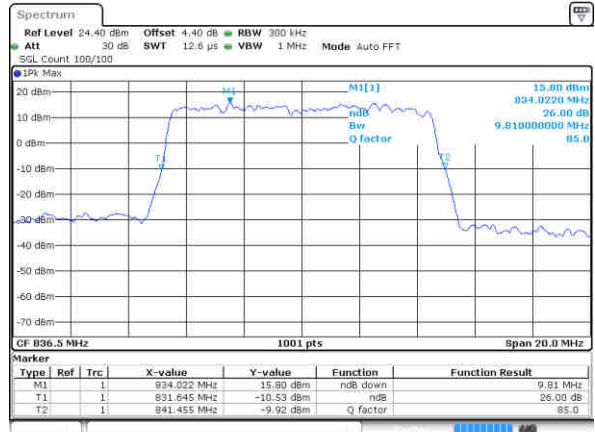

Middle Channel / 10MHz / 16QAM

Date: 22 JUN 2017 20:43:10