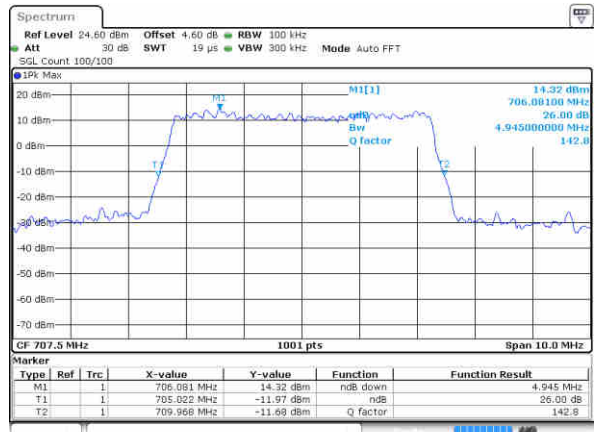

Highest Channel / 3MHz / 16QAM

Date: 16 JUN 2017 10:05:46

LTE Band 12

Lowest Channel / 5MHz / QPSK

Date: 16 JUN 2017 10:23:22

Lowest Channel / 5MHz / 16QAM

Date: 16 JUN 2017 10:23:11

Middle Channel / 5MHz / QPSK

Date: 16 JUN 2017 10:22:50

Middle Channel / 5MHz / 16QAM

Date: 16 JUN 2017 10:23:01

Highest Channel / 5MHz / QPSK

Date: 16 JUN 2017 10:22:39

Highest Channel / 5MHz / 16QAM

Date: 16 JUN 2017 10:22:29

LTE Band 12