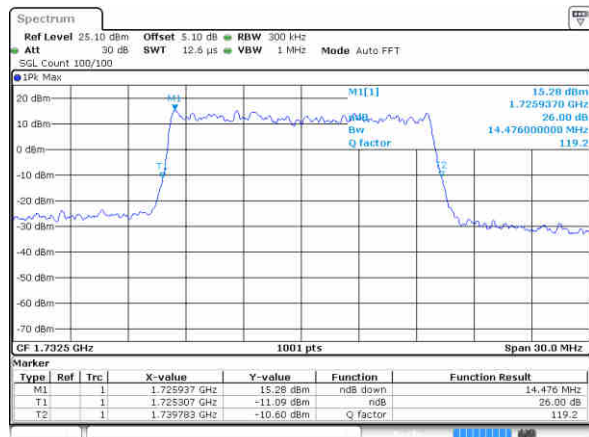

Middle Channel / 15MHz / 16QAM