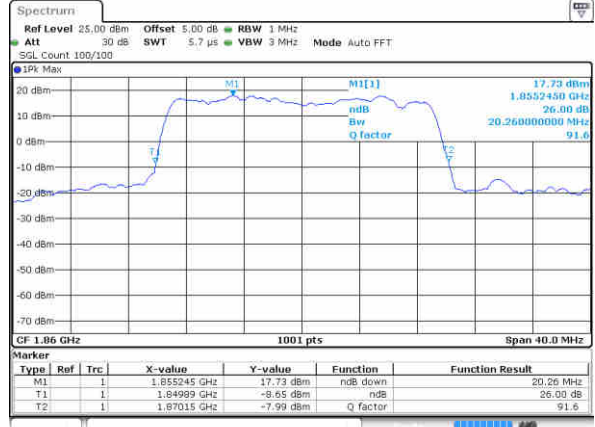

Lowest Channel / 20MHz / 16QAM

Date: 19 JUN 2017 20:52:07