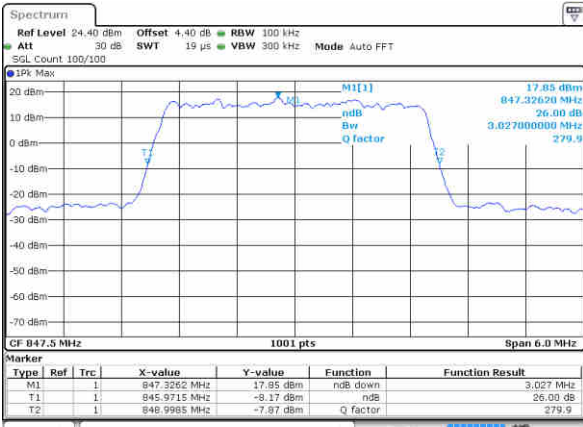

Highest Channel / 20MHz / QPSK

Date: 19 JUN 2017 20:53:18

Highest Channel / 20MHz / 16QAM

Date: 19 JUN 2017 20:53:43

LTE Band 26

Lowest Channel / 1.4MHz / QPSK

Date: 22 JUN 2017 19:30:58

Lowest Channel / 1.4MHz / 16QAM

Date: 22 JUN 2017 19:31:20

Middle Channel / 1.4MHz / QPSK

Date: 22 JUN 2017 19:32:08

Middle Channel / 1.4MHz / 16QAM

Date: 22 JUN 2017 19:31:45

Highest Channel / 1.4MHz / QPSK

Date: 22 JUN 2017 19:32:42

Highest Channel / 1.4MHz / 16QAM

Date: 22 JUN 2017 19:33:06

LTE Band 26

Lowest Channel / 3MHz / QPSK

Date: 22 JUN 2017 19:56:43

Lowest Channel / 3MHz / 16QAM

Date: 22 JUN 2017 19:57:05

Middle Channel / 3MHz / QPSK

Date: 22 JUN 2017 19:57:55

Middle Channel / 3MHz / 16QAM

Date: 22 JUN 2017 19:57:30

Highest Channel / 3MHz / QPSK

Date: 22 JUN 2017 19:58:30

Highest Channel / 3MHz / 16QAM

Date: 22 JUN 2017 19:59:05

LTE Band 26

Lowest Channel / 5MHz / QPSK