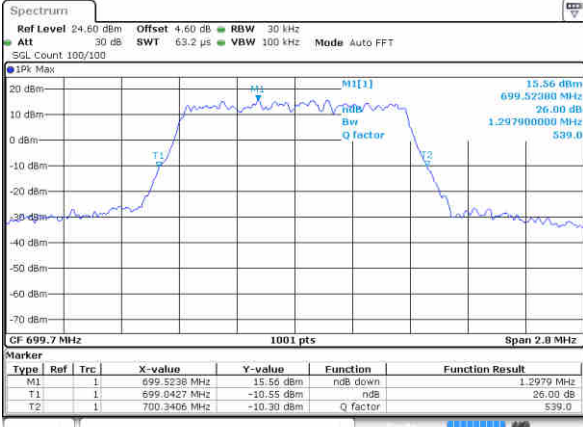

LTE Band 12

Lowest Channel / 1.4MHz / QPSK

Date: 16 JUN 2017 09:49:56