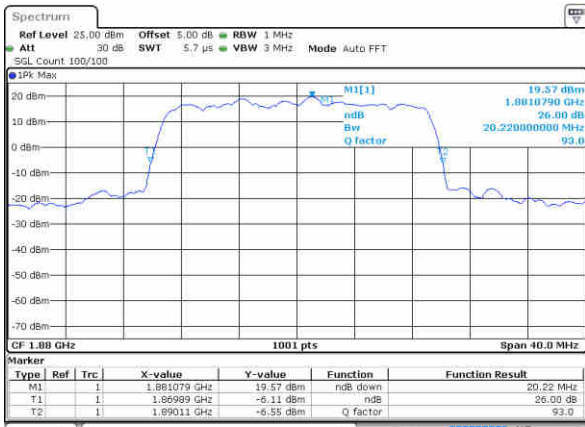

Lowest Channel / 20MHz / QPSK

Date: 19 JUN 2017 20:51:46

Lowest Channel / 20MHz / 16QAM

Date: 19 JUN 2017 20:52:07

Middle Channel / 20MHz / QPSK

Date: 19 JUN 2017 20:52:53

Middle Channel / 20MHz / 16QAM

Date: 19 JUN 2017 20:52:31

Highest Channel / 20MHz / QPSK

Date: 19 JUN 2017 20:53:18

Highest Channel / 20MHz / 16QAM

Date: 19 JUN 2017 20:53:43

LTE Band 26

Lowest Channel / 1.4MHz / QPSK

Date: 22 JUN 2017 19:30:58

Lowest Channel / 1.4MHz / 16QAM