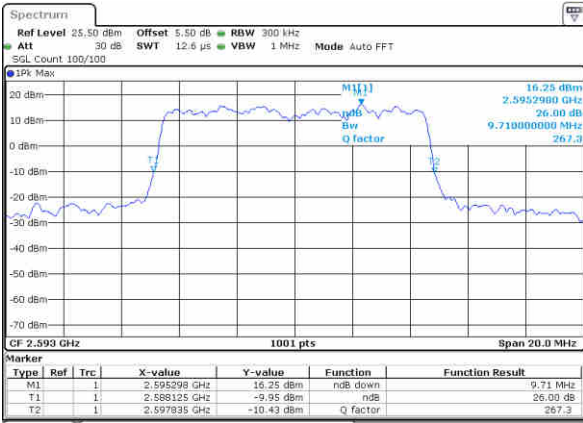

Date: 23 JUN 2017 16:58:00

Middle Channel / 5MHz / 16QAM

Date: 23 JUN 2017 16:58:40

Highest Channel / 5MHz / QPSK

Date: 23 JUN 2017 16:59:21

Highest Channel / 5MHz / 16QAM

Date: 23 JUN 2017 16:59:40

LTE Band 41

Lowest Channel / 10MHz / QPSK

Date: 23 JUN 2017 16:55:48

Lowest Channel / 10MHz / 16QAM

Date: 23 JUN 2017 16:55:28

Middle Channel / 10MHz / QPSK

Date: 23 JUN 2017 16:56:09

Middle Channel / 10MHz / 16QAM

Date: 23 JUN 2017 16:56:35

Highest Channel / 10MHz / QPSK

Date: 23 JUN 2017 16:57:32

Highest Channel / 10MHz / 16QAM

Date: 23 JUN 2017 16:56:55

LTE Band 41

Lowest Channel / 15MHz / QPSK

Date: 23 JUN 2017 16:53:21

Lowest Channel / 15MHz / 16QAM