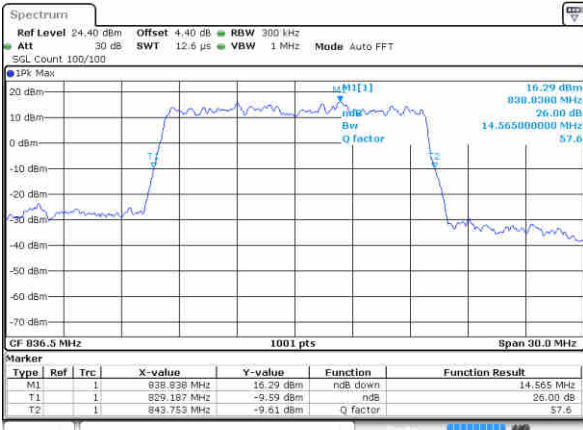

LTE Band 26

Lowest Channel / 15MHz / QPSK

Date: 22 JUN 2017 20:52:30

Lowest Channel / 15MHz / 16QAM

Date: 22 JUN 2017 20:52:53

Middle Channel / 15MHz / QPSK

Date: 22 JUN 2017 20:53:18

Middle Channel / 15MHz / 16QAM

Date: 22 JUN 2017 20:53:55

Highest Channel / 15MHz / QPSK

Date: 22 JUN 2017 20:55:08

Highest Channel / 15MHz / 16QAM

Date: 22 JUN 2017 20:54:31

LTE Band 26

CH26765 / 15MHz / QPSK

Date: 23 JUN 2017 14:28:27