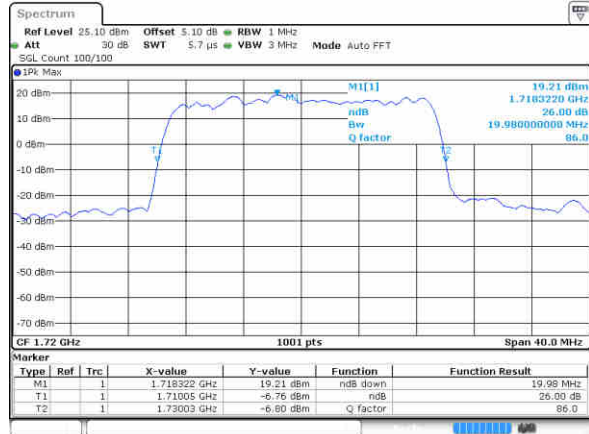

Middle Channel / 15MHz / QPSK

Middle Channel / 15MHz / 16QAM

Highest Channel / 15MHz / QPSK

Highest Channel / 15MHz / 16QAM

LTE Band 4

Lowest Channel / 20MHz / QPSK

Lowest Channel / 20MHz / 16QAM

Middle Channel / 20MHz / QPSK

Middle Channel / 20MHz / 16QAM

Highest Channel / 20MHz / QPSK

Highest Channel / 20MHz / 16QAM

LTE Band 5

Lowest Channel / 1.4MHz / QPSK

Date: 15 JUN 2017 14:51:29

Lowest Channel / 1.4MHz / 16QAM

Date: 15 JUN 2017 14:51:18