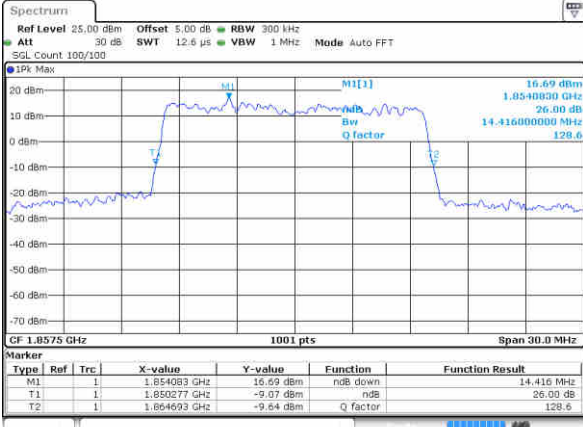

Highest Channel / 10MHz / 16QAM

Date: 19 JUN 2017 20:21:57

LTE Band 25

Lowest Channel / 15MHz / QPSK

Date: 19 JUN 2017 20:34:12

Lowest Channel / 15MHz / 16QAM

Date: 19 JUN 2017 20:34:34

Middle Channel / 15MHz / QPSK