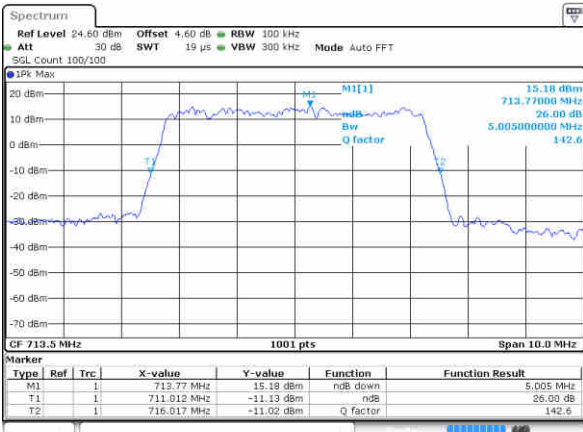

Highest Channel / 3MHz / 16QAM

Date: 16 JUN 2017 10:05:46

LTE Band 12

Lowest Channel / 5MHz / QPSK

Date: 16 JUN 2017 10:23:22

Lowest Channel / 5MHz / 16QAM

Date: 16 JUN 2017 10:23:11

Middle Channel / 5MHz / QPSK

Date: 16 JUN 2017 10:22:50

Middle Channel / 5MHz / 16QAM

Date: 16 JUN 2017 10:23:01

Highest Channel / 5MHz / QPSK

Date: 16 JUN 2017 10:22:39

Highest Channel / 5MHz / 16QAM

Date: 16 JUN 2017 10:22:29

LTE Band 12