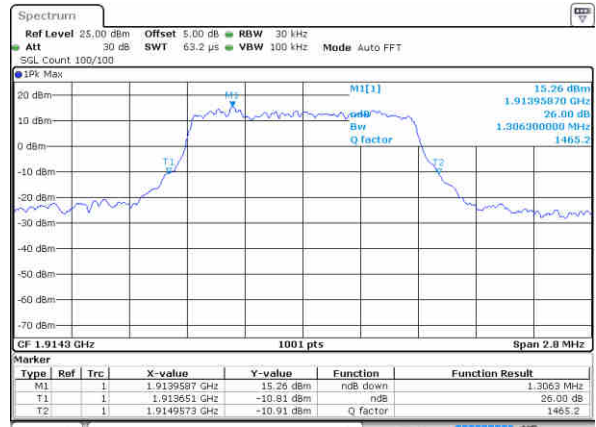

Date: 19 JUN 2017 19:30:36

Lowest Channel / 1.4MHz / 16QAM

Date: 19 JUN 2017 19:30:58

Middle Channel / 1.4MHz / QPSK

Date: 19 JUN 2017 19:31:48

Middle Channel / 1.4MHz / 16QAM

Date: 19 JUN 2017 19:31:22

Highest Channel / 1.4MHz / QPSK

Date: 19 JUN 2017 19:32:15

Highest Channel / 1.4MHz / 16QAM

Date: 19 JUN 2017 19:32:36

LTE Band 25

Lowest Channel / 3MHz / QPSK

Date: 19 JUN 2017 19:39:03

Lowest Channel / 3MHz / 16QAM

Date: 19 JUN 2017 19:39:25