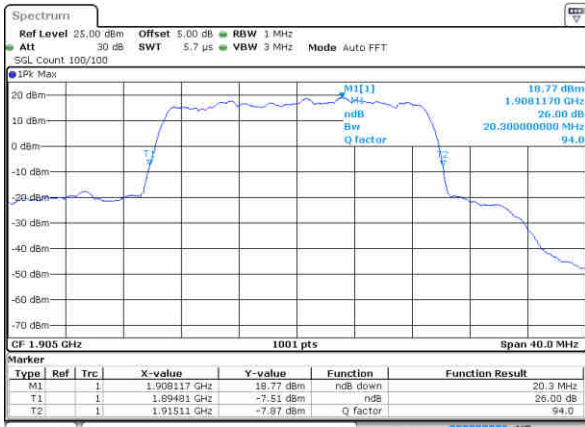

Lowest Channel / 20MHz / QPSK

Date: 19 JUN 2017 20:51:46

Lowest Channel / 20MHz / 16QAM

Date: 19 JUN 2017 20:52:07

Middle Channel / 20MHz / QPSK

Date: 19 JUN 2017 20:52:53

Middle Channel / 20MHz / 16QAM

Date: 19 JUN 2017 20:52:31

Highest Channel / 20MHz / QPSK

Date: 19 JUN 2017 20:53:18

Highest Channel / 20MHz / 16QAM

Date: 19 JUN 2017 20:53:43

LTE Band 26

Lowest Channel / 1.4MHz / QPSK

Date: 22 JUN 2017 19:30:58

Lowest Channel / 1.4MHz / 16QAM