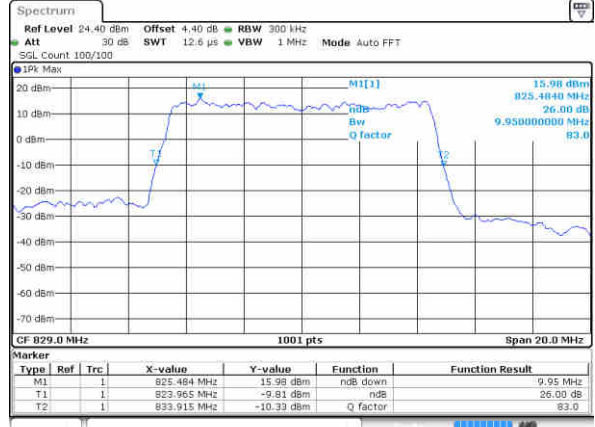

Date: 22 JUN 2017 20:25:25

Highest Channel / 5MHz / 16QAM

Date: 22 JUN 2017 20:25:49

LTE Band 26

Lowest Channel / 10MHz / QPSK

Date: 22 JUN 2017 20:42:22

Lowest Channel / 10MHz / 16QAM

Date: 22 JUN 2017 20:42:44