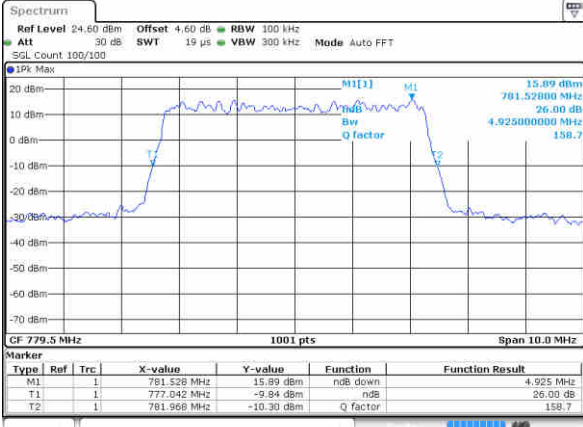

Highest Channel / 10MHz / QPSK

Date: 16 JUN 2017 10:39:22

Highest Channel / 10MHz / 16QAM

Date: 16 JUN 2017 10:39:11

LTE Band 13

Lowest Channel / 5MHz / QPSK

Date: 16 JUN 2017 18:07:11

Lowest Channel / 5MHz / 16QAM