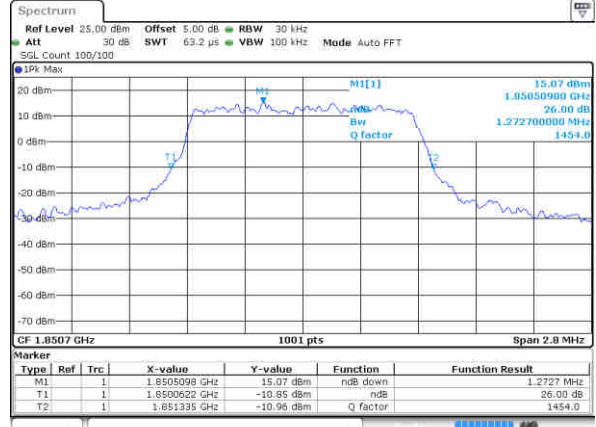

Date: 16 JUN 2017 18:18:47

LTE Band 13

Middle Channel / 10MHz / QPSK

Date: 16 JUN 2017 18:29:52

Middle Channel / 10MHz / 16QAM

Date: 16 JUN 2017 18:29:41

LTE Band 25

Lowest Channel / 1.4MHz / QPSK

Date: 19 JUN 2017 19:30:36

Lowest Channel / 1.4MHz / 16QAM

Date: 19 JUN 2017 19:30:58

Middle Channel / 1.4MHz / QPSK

Date: 19 JUN 2017 19:31:48

Middle Channel / 1.4MHz / 16QAM

Date: 19 JUN 2017 19:31:22

Highest Channel / 1.4MHz / QPSK