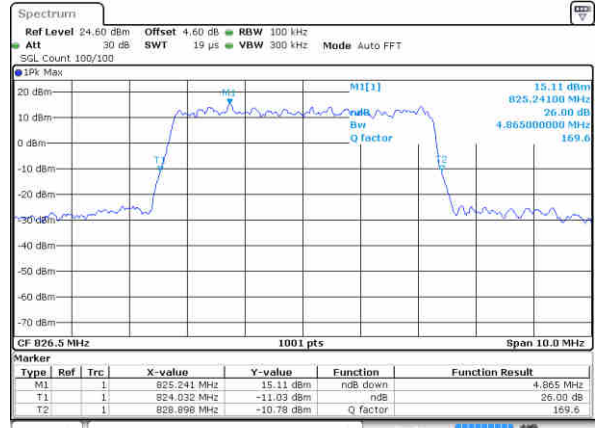

Lowest Channel / 5MHz / 16QAM

Date: 15 JUN 2017 15:32:53