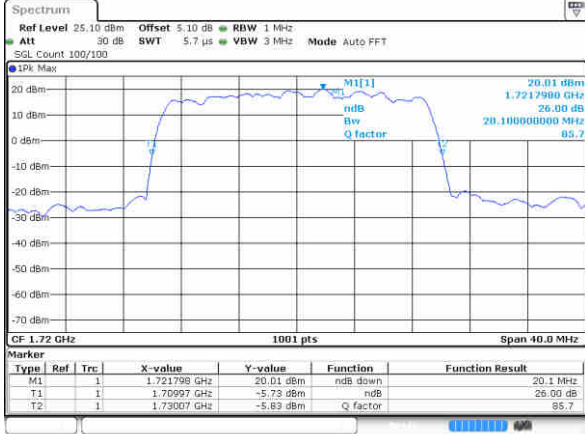

Middle Channel / 15MHz / QPSK

Middle Channel / 15MHz / 16QAM

Highest Channel / 15MHz / QPSK

Highest Channel / 15MHz / 16QAM

LTE Band 4

Lowest Channel / 20MHz / QPSK

Lowest Channel / 20MHz / 16QAM

Middle Channel / 20MHz / QPSK

Middle Channel / 20MHz / 16QAM

Highest Channel / 20MHz / QPSK

Highest Channel / 20MHz / 16QAM

LTE Band 5

Lowest Channel / 1.4MHz / QPSK

Date: 15 JUN 2017 14:51:29

Lowest Channel / 1.4MHz / 16QAM

Date: 15 JUN 2017 14:51:18