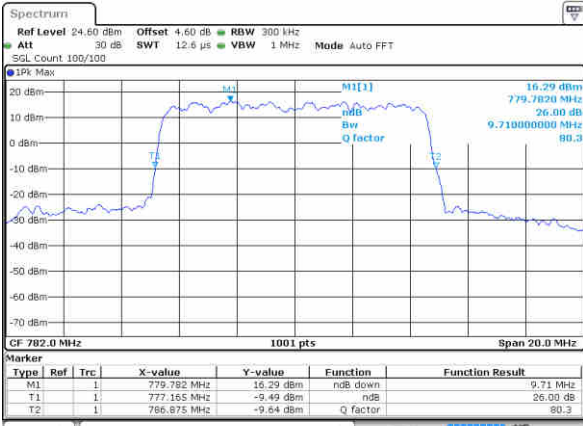

Highest Channel / 10MHz / QPSK

Date: 16 JUN 2017 10:39:22

Highest Channel / 10MHz / 16QAM

Date: 16 JUN 2017 10:39:11

LTE Band 13

Lowest Channel / 5MHz / QPSK

Date: 16 JUN 2017 18:07:11

Lowest Channel / 5MHz / 16QAM

Date: 16 JUN 2017 18:07:21

Middle Channel / 5MHz / QPSK

Date: 16 JUN 2017 18:16:15

Middle Channel / 5MHz / 16QAM

Date: 16 JUN 2017 18:16:26

Highest Channel / 5MHz / QPSK

Date: 16 JUN 2017 18:18:58

Highest Channel / 5MHz / 16QAM

Date: 16 JUN 2017 18:18:47

LTE Band 13

Middle Channel / 10MHz / QPSK

Date: 16 JUN 2017 18:29:52

Middle Channel / 10MHz / 16QAM

Date: 16 JUN 2017 18:29:41

LTE Band 25

Lowest Channel / 1.4MHz / QPSK