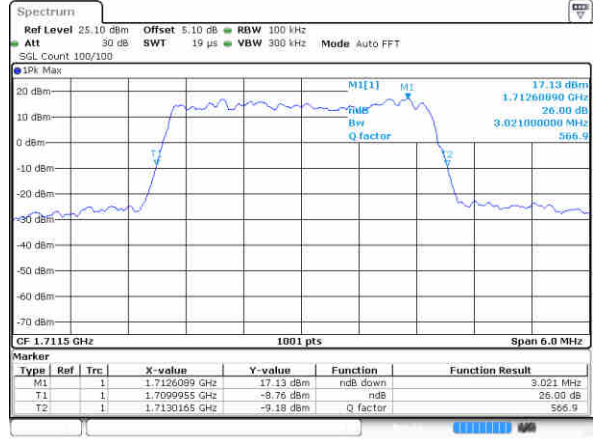

LTE Band 4

Lowest Channel / 3MHz / QPSK

Lowest Channel / 3MHz / 16QAM

Middle Channel / 3MHz / QPSK

Middle Channel / 3MHz / 16QAM

Highest Channel / 3MHz / QPSK

Highest Channel / 3MHz / 16QAM

LTE Band 4

Lowest Channel / 5MHz / QPSK

Lowest Channel / 5MHz / 16QAM

Middle Channel / 5MHz / QPSK

Middle Channel / 5MHz / 16QAM

Highest Channel / 5MHz / QPSK

Highest Channel / 5MHz / 16QAM

LTE Band 4

Lowest Channel / 10MHz / QPSK