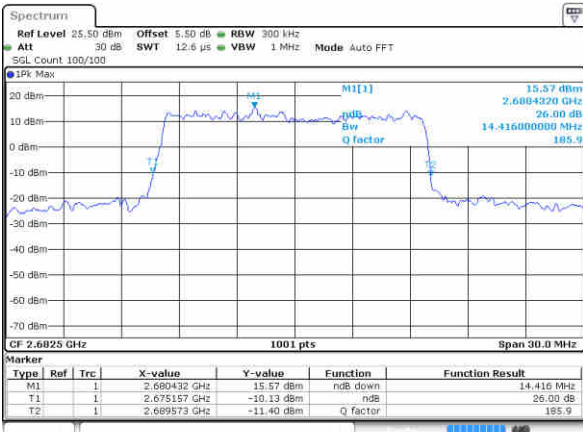

Highest Channel / 10MHz / QPSK

Date: 23 JUN 2017 16:57:32

Highest Channel / 10MHz / 16QAM

Date: 23 JUN 2017 16:56:55

LTE Band 41

Lowest Channel / 15MHz / QPSK

Date: 23 JUN 2017 16:53:21

Lowest Channel / 15MHz / 16QAM

Date: 23 JUN 2017 16:53:43

Middle Channel / 15MHz / QPSK

Date: 23 JUN 2017 16:54:24

Middle Channel / 15MHz / 16QAM

Date: 23 JUN 2017 16:54:04

Highest Channel / 15MHz / QPSK

Date: 23 JUN 2017 16:54:46

Highest Channel / 15MHz / 16QAM