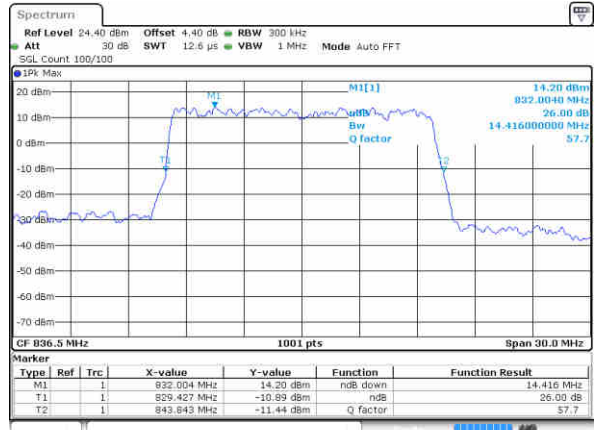

LTE Band 26

Lowest Channel / 15MHz / QPSK

Date: 22 JUN 2017 20:52:30

Lowest Channel / 15MHz / 16QAM

Date: 22 JUN 2017 20:52:53

Middle Channel / 15MHz / QPSK

Date: 22 JUN 2017 20:53:18

Middle Channel / 15MHz / 16QAM

Date: 22 JUN 2017 20:53:55

Highest Channel / 15MHz / QPSK

Date: 22 JUN 2017 20:55:08

Highest Channel / 15MHz / 16QAM

Date: 22 JUN 2017 20:54:31

LTE Band 26

CH26765 / 15MHz / QPSK

Date: 23 JUN 2017 14:28:27