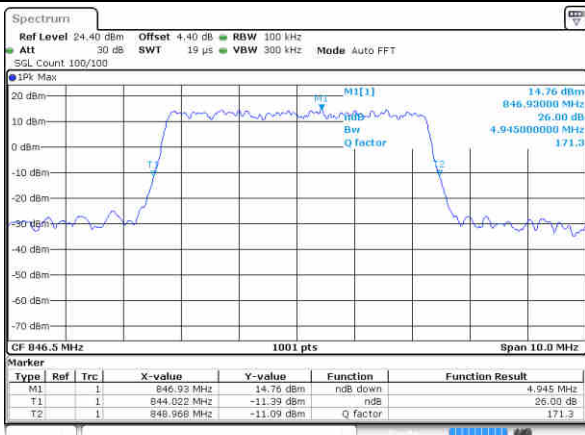

Middle Channel / 3MHz / 16QAM

Date: 22 JUN 2017 19:57:30

Highest Channel / 3MHz / QPSK

Date: 22 JUN 2017 19:58:30

Highest Channel / 3MHz / 16QAM

Date: 22 JUN 2017 19:59:05

LTE Band 26

Lowest Channel / 5MHz / QPSK

Date: 22 JUN 2017 20:18:42

Lowest Channel / 5MHz / 16QAM

Date: 22 JUN 2017 20:19:06

Middle Channel / 5MHz / QPSK

Date: 22 JUN 2017 20:19:32

Middle Channel / 5MHz / 16QAM

Date: 22 JUN 2017 20:19:52

Highest Channel / 5MHz / QPSK

Date: 22 JUN 2017 20:25:25

Highest Channel / 5MHz / 16QAM

Date: 22 JUN 2017 20:25:49

LTE Band 26

Lowest Channel / 10MHz / QPSK

Date: 22 JUN 2017 20:42:22

Lowest Channel / 10MHz / 16QAM

Date: 22 JUN 2017 20:42:44