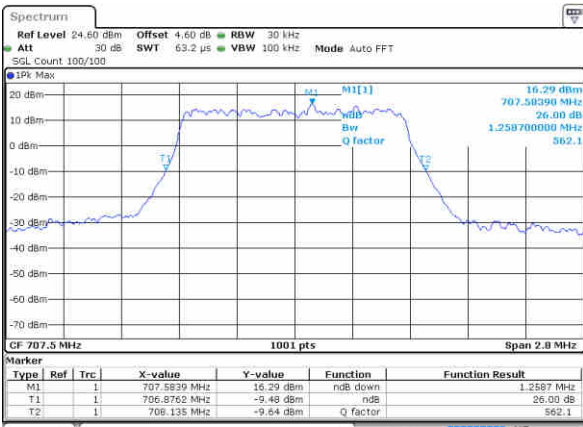

LTE Band 12

Lowest Channel / 1.4MHz / QPSK

Date: 16 JUN 2017 09:49:56

Lowest Channel / 1.4MHz / 16QAM

Date: 16 JUN 2017 09:49:45

Middle Channel / 1.4MHz / QPSK

Date: 16 JUN 2017 09:49:24

Middle Channel / 1.4MHz / 16QAM

Date: 16 JUN 2017 09:49:35

Highest Channel / 1.4MHz / QPSK

Date: 16 JUN 2017 09:49:14

Highest Channel / 1.4MHz / 16QAM

Date: 16 JUN 2017 09:49:03

LTE Band 12

Lowest Channel / 3MHz / QPSK

Date: 16 JUN 2017 10:06:39