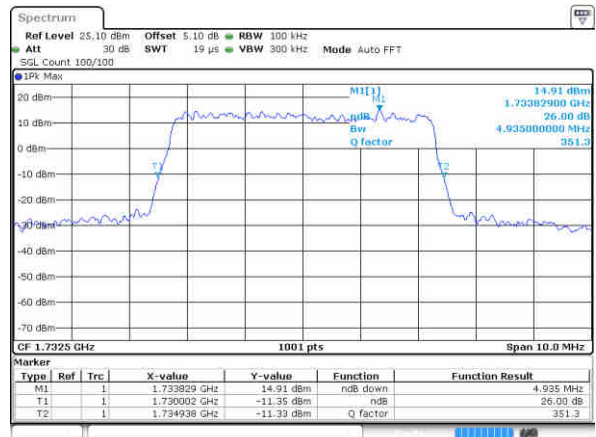

Lowest Channel / 5MHz / QPSK

Lowest Channel / 5MHz / 16QAM

Middle Channel / 5MHz / QPSK

Middle Channel / 5MHz / 16QAM

Highest Channel / 5MHz / QPSK

Highest Channel / 5MHz / 16QAM

LTE Band 4

Lowest Channel / 10MHz / QPSK

Lowest Channel / 10MHz / 16QAM

Middle Channel / 10MHz / QPSK

Middle Channel / 10MHz / 16QAM

Highest Channel / 10MHz / QPSK

Highest Channel / 10MHz / 16QAM

LTE Band 4

Lowest Channel / 15MHz / QPSK

Lowest Channel / 15MHz / 16QAM