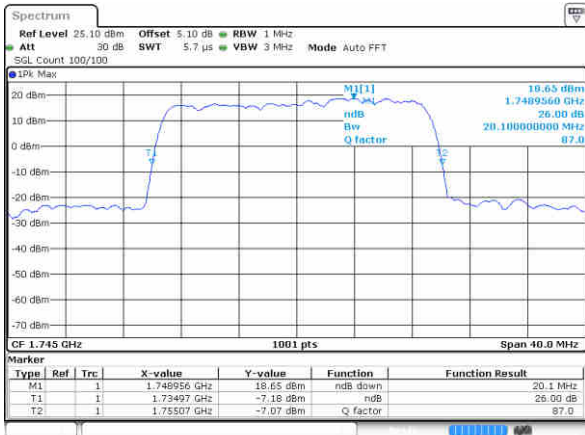

Highest Channel / 20MHz / QPSK