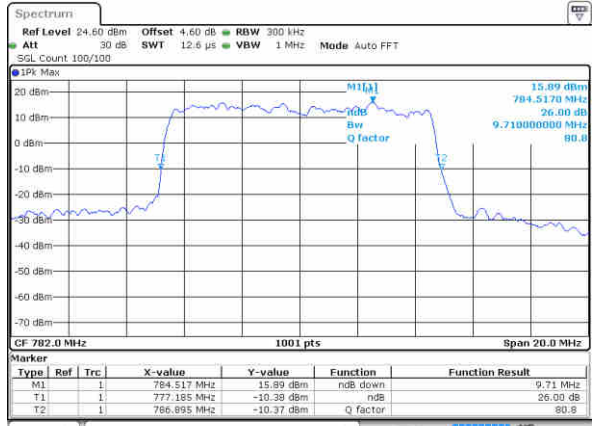

Date: 16 JUN 2017 18:18:47

LTE Band 13

Middle Channel / 10MHz / QPSK

Date: 16 JUN 2017 18:29:52

Middle Channel / 10MHz / 16QAM

Date: 16 JUN 2017 18:29:41

LTE Band 25

Lowest Channel / 1.4MHz / QPSK

Date: 19 JUN 2017 19:30:36

Lowest Channel / 1.4MHz / 16QAM

Date: 19 JUN 2017 19:30:58

Middle Channel / 1.4MHz / QPSK

Date: 19 JUN 2017 19:31:48

Middle Channel / 1.4MHz / 16QAM

Date: 19 JUN 2017 19:31:22

Highest Channel / 1.4MHz / QPSK