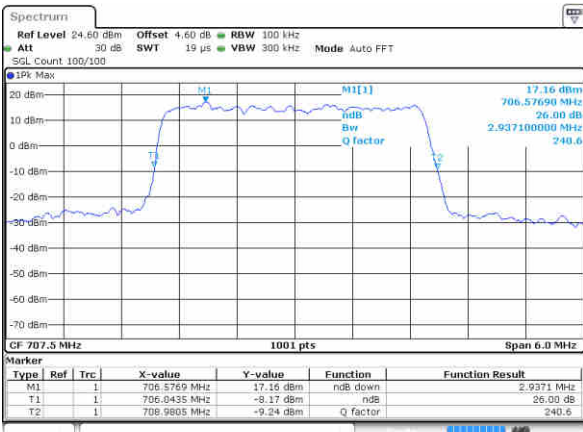

Middle Channel / 3MHz / QPSK

Date: 16 JUN 2017 10:06:07