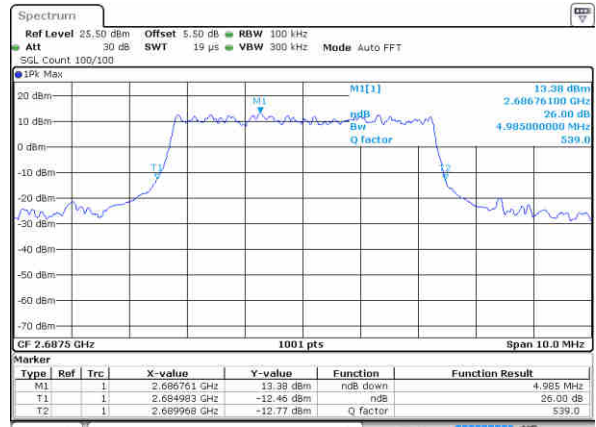

Date: 23 JUN 2017 16:58:00

Middle Channel / 5MHz / 16QAM

Date: 23 JUN 2017 16:58:40

Highest Channel / 5MHz / QPSK

Date: 23 JUN 2017 16:59:21

Highest Channel / 5MHz / 16QAM

Date: 23 JUN 2017 16:59:40

LTE Band 41