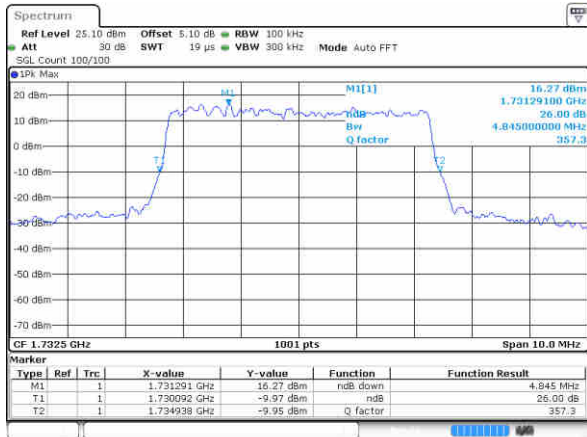

LTE Band 4

Lowest Channel / 3MHz / QPSK

Lowest Channel / 3MHz / 16QAM

Middle Channel / 3MHz / QPSK

Middle Channel / 3MHz / 16QAM

Highest Channel / 3MHz / QPSK

Highest Channel / 3MHz / 16QAM

LTE Band 4

Lowest Channel / 5MHz / QPSK

Lowest Channel / 5MHz / 16QAM

Middle Channel / 5MHz / QPSK

Middle Channel / 5MHz / 16QAM

Highest Channel / 5MHz / QPSK

Highest Channel / 5MHz / 16QAM

LTE Band 4

Lowest Channel / 10MHz / QPSK