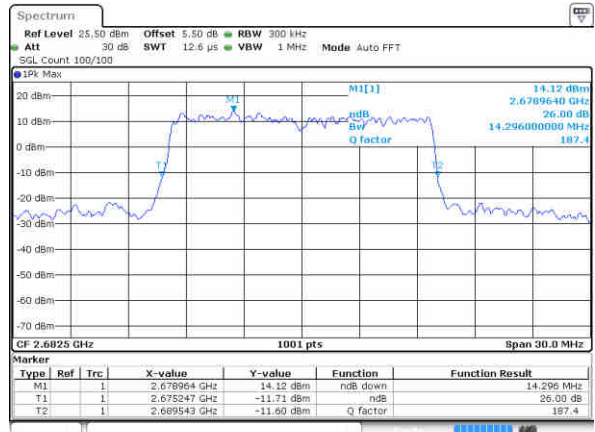

Highest Channel / 10MHz / QPSK

Date: 23 JUN 2017 16:57:32

Highest Channel / 10MHz / 16QAM

Date: 23 JUN 2017 16:56:55

LTE Band 41

Lowest Channel / 15MHz / QPSK

Date: 23 JUN 2017 16:53:21

Lowest Channel / 15MHz / 16QAM

Date: 23 JUN 2017 16:53:43

Middle Channel / 15MHz / QPSK

Date: 23 JUN 2017 16:54:24

Middle Channel / 15MHz / 16QAM

Date: 23 JUN 2017 16:54:04

Highest Channel / 15MHz / QPSK

Date: 23 JUN 2017 16:54:46

Highest Channel / 15MHz / 16QAM