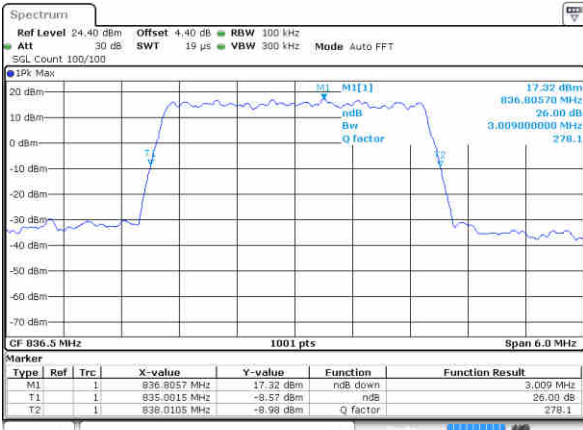

Date: 22 JUN 2017 19:33:06

LTE Band 26

Lowest Channel / 3MHz / QPSK

Date: 22 JUN 2017 19:56:43

Lowest Channel / 3MHz / 16QAM

Date: 22 JUN 2017 19:57:05

Middle Channel / 3MHz / QPSK

Date: 22 JUN 2017 19:57:55

Middle Channel / 3MHz / 16QAM

Date: 22 JUN 2017 19:57:30

Highest Channel / 3MHz / QPSK

Date: 22 JUN 2017 19:58:30

Highest Channel / 3MHz / 16QAM

Date: 22 JUN 2017 19:59:05

LTE Band 26

Lowest Channel / 5MHz / QPSK