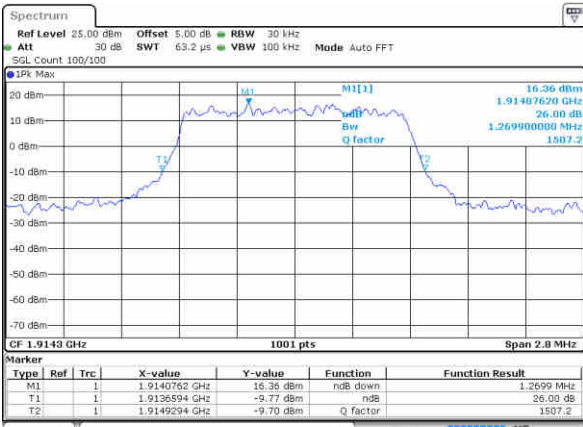

Date: 19 JUN 2017 19:30:36

Lowest Channel / 1.4MHz / 16QAM

Date: 19 JUN 2017 19:30:58

Middle Channel / 1.4MHz / QPSK

Date: 19 JUN 2017 19:31:48

Middle Channel / 1.4MHz / 16QAM

Date: 19 JUN 2017 19:31:22

Highest Channel / 1.4MHz / QPSK

Date: 19 JUN 2017 19:32:15

Highest Channel / 1.4MHz / 16QAM

Date: 19 JUN 2017 19:32:36

LTE Band 25

Lowest Channel / 3MHz / QPSK

Date: 19 JUN 2017 19:39:03

Lowest Channel / 3MHz / 16QAM

Date: 19 JUN 2017 19:39:25