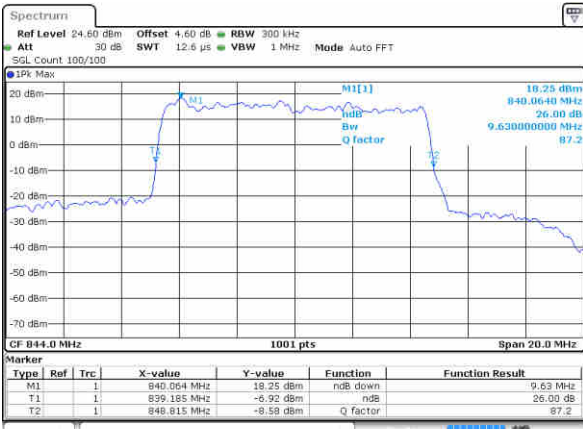

Date: 15 JUN 2017 15:44:20

Highest Channel / 5MHz / 16QAM

Date: 15 JUN 2017 15:44:31

LTE Band 5

Lowest Channel / 10MHz / QPSK

Date: 15 JUN 2017 15:53:25

Lowest Channel / 10MHz / 16QAM

Date: 15 JUN 2017 15:53:36

Middle Channel / 10MHz / QPSK

Date: 15 JUN 2017 16:02:30

Middle Channel / 10MHz / 16QAM

Date: 15 JUN 2017 16:02:40

Highest Channel / 10MHz / QPSK

Date: 15 JUN 2017 16:05:03

Highest Channel / 10MHz / 16QAM

Date: 15 JUN 2017 16:05:13