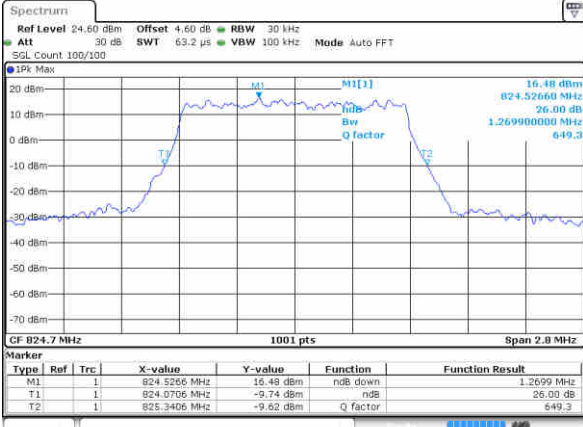

Middle Channel / 15MHz / QPSK

Middle Channel / 15MHz / 16QAM

Highest Channel / 15MHz / QPSK

Highest Channel / 15MHz / 16QAM

LTE Band 4

Lowest Channel / 20MHz / QPSK

Lowest Channel / 20MHz / 16QAM

Middle Channel / 20MHz / QPSK

Middle Channel / 20MHz / 16QAM

Highest Channel / 20MHz / QPSK

Highest Channel / 20MHz / 16QAM

LTE Band 5

Lowest Channel / 1.4MHz / QPSK

Date: 15 JUN 2017 14:51:29

Lowest Channel / 1.4MHz / 16QAM

Date: 15 JUN 2017 14:51:18