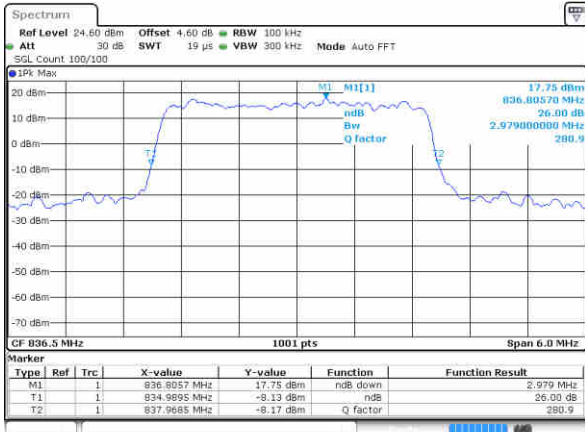

Date: 15 JUN 2017 15:03:07

LTE Band 5

Lowest Channel / 3MHz / QPSK

Date: 15 JUN 2017 15:12:01

Lowest Channel / 3MHz / 16QAM

Date: 15 JUN 2017 15:12:12

Middle Channel / 3MHz / QPSK

Date: 15 JUN 2017 15:21:05