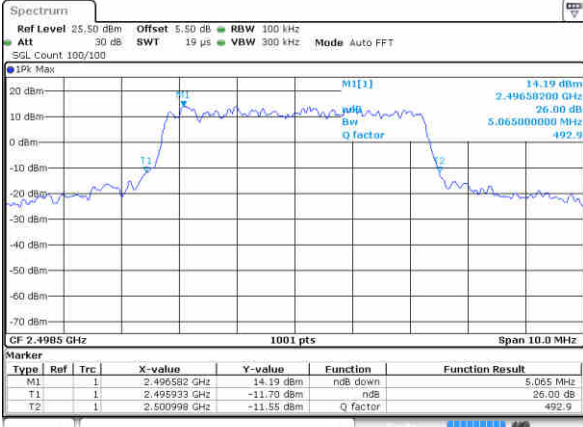

Date: 22 JUN 2017 20:53:55

Highest Channel / 15MHz / QPSK

Date: 22 JUN 2017 20:55:08

Highest Channel / 15MHz / 16QAM

Date: 22 JUN 2017 20:54:31

LTE Band 26

CH26765 / 15MHz / QPSK

Date: 23 JUN 2017 14:28:27

CH26765 / 15MHz / 16QAM

Date: 23 JUN 2017 14:28:50

LTE Band 41

Lowest Channel / 5MHz / QPSK

Date: 23 JUN 2017 16:57:58

Lowest Channel / 5MHz / 16QAM

Date: 23 JUN 2017 16:58:19

Middle Channel / 5MHz / QPSK

Date: 23 JUN 2017 16:58:00

Middle Channel / 5MHz / 16QAM

Date: 23 JUN 2017 16:58:40

Highest Channel / 5MHz / QPSK

Date: 23 JUN 2017 16:59:21

Highest Channel / 5MHz / 16QAM

Date: 23 JUN 2017 16:59:40

LTE Band 41