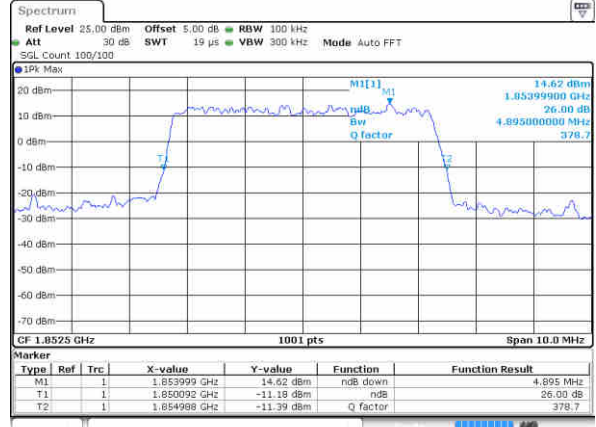

Lowest Channel / 5MHz / 16QAM

Date: 19 JUN 2017 19:55:48