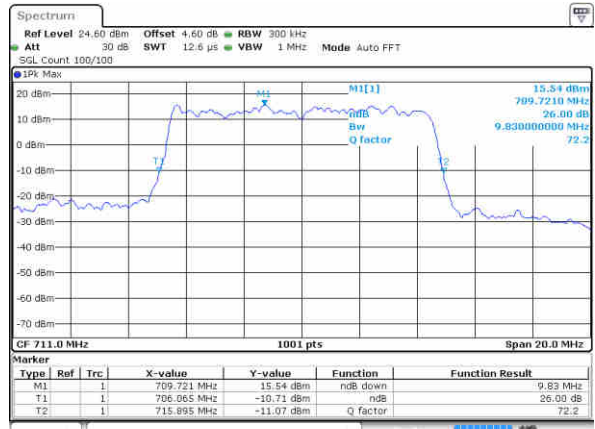

Lowest Channel / 10MHz / QPSK

Date: 16 JUN 2017 10:40:04

Lowest Channel / 10MHz / 16QAM

Date: 16 JUN 2017 10:39:54

Middle Channel / 10MHz / QPSK

Date: 16 JUN 2017 10:39:33

Middle Channel / 10MHz / 16QAM

Date: 16 JUN 2017 10:39:43

Highest Channel / 10MHz / QPSK

Date: 16 JUN 2017 10:39:22

Highest Channel / 10MHz / 16QAM

Date: 16 JUN 2017 10:39:11

LTE Band 13

Lowest Channel / 5MHz / QPSK

Date: 16 JUN 2017 18:07:11

Lowest Channel / 5MHz / 16QAM