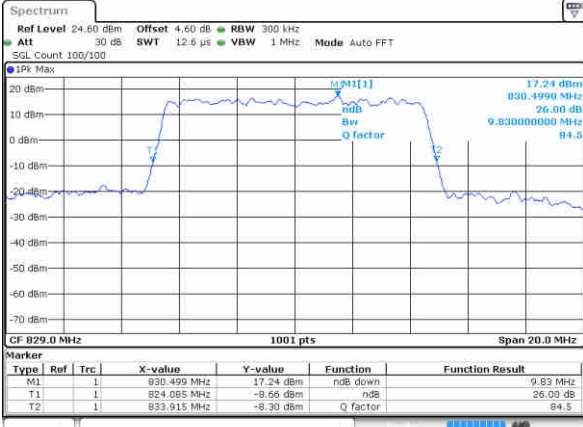

Date: 15 JUN 2017 15:44:20

Highest Channel / 5MHz / 16QAM

Date: 15 JUN 2017 15:44:31

LTE Band 5

Lowest Channel / 10MHz / QPSK

Date: 15 JUN 2017 15:53:25

Lowest Channel / 10MHz / 16QAM

Date: 15 JUN 2017 15:53:36