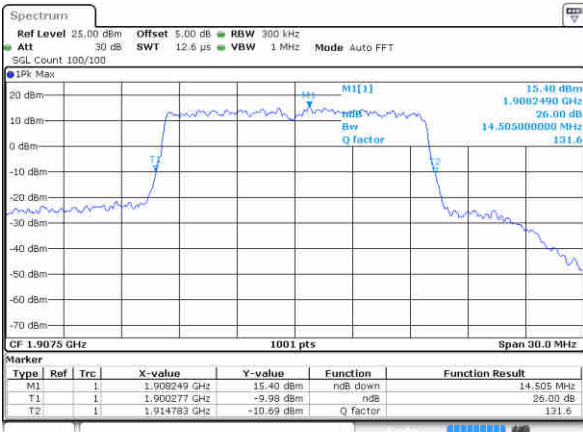

Highest Channel / 10MHz / 16QAM

Date: 19 JUN 2017 20:21:57

LTE Band 25

Lowest Channel / 15MHz / QPSK

Date: 19 JUN 2017 20:34:12

Lowest Channel / 15MHz / 16QAM

Date: 19 JUN 2017 20:34:34

Middle Channel / 15MHz / QPSK

Date: 19 JUN 2017 20:35:35

Middle Channel / 15MHz / 16QAM

Date: 19 JUN 2017 20:34:58

Highest Channel / 15MHz / QPSK

Date: 19 JUN 2017 20:36:08

Highest Channel / 15MHz / 16QAM

Date: 19 JUN 2017 20:36:33

LTE Band 25