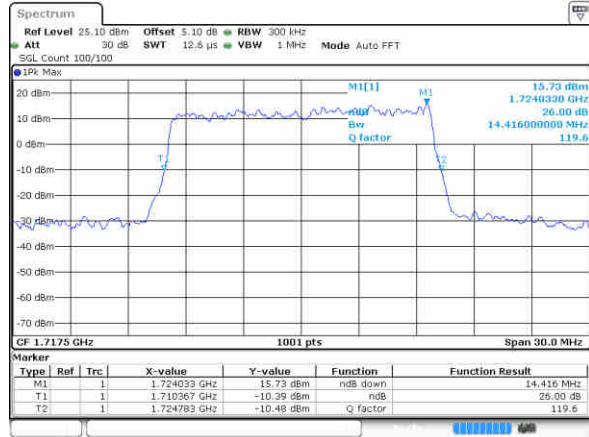

Lowest Channel / 10MHz / 16QAM

Middle Channel / 10MHz / QPSK

Middle Channel / 10MHz / 16QAM

Highest Channel / 10MHz / QPSK

Highest Channel / 10MHz / 16QAM

LTE Band 4

Lowest Channel / 15MHz / QPSK

Lowest Channel / 15MHz / 16QAM

Middle Channel / 15MHz / QPSK

Middle Channel / 15MHz / 16QAM

Highest Channel / 15MHz / QPSK

Highest Channel / 15MHz / 16QAM

LTE Band 4

Lowest Channel / 20MHz / QPSK

Lowest Channel / 20MHz / 16QAM

Middle Channel / 20MHz / QPSK