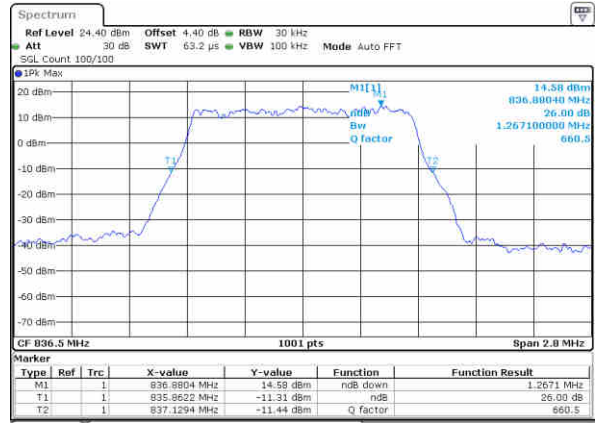

Lowest Channel / 20MHz / QPSK

Date: 19 JUN 2017 20:51:46

Lowest Channel / 20MHz / 16QAM

Date: 19 JUN 2017 20:52:07

Middle Channel / 20MHz / QPSK

Date: 19 JUN 2017 20:52:53

Middle Channel / 20MHz / 16QAM

Date: 19 JUN 2017 20:52:31

Highest Channel / 20MHz / QPSK

Date: 19 JUN 2017 20:53:18

Highest Channel / 20MHz / 16QAM

Date: 19 JUN 2017 20:53:43

LTE Band 26

Lowest Channel / 1.4MHz / QPSK

Date: 22 JUN 2017 19:30:58

Lowest Channel / 1.4MHz / 16QAM

Date: 22 JUN 2017 19:31:20

Middle Channel / 1.4MHz / QPSK

Date: 22 JUN 2017 19:32:08

Middle Channel / 1.4MHz / 16QAM

Date: 22 JUN 2017 19:31:45

Highest Channel / 1.4MHz / QPSK

Date: 22 JUN 2017 19:32:42

Highest Channel / 1.4MHz / 16QAM