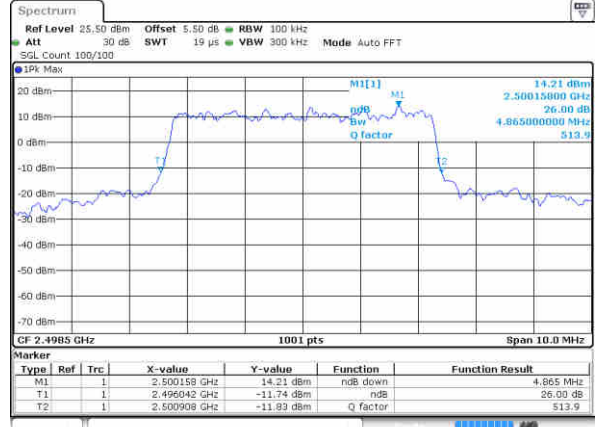

Lowest Channel / 5MHz / 16QAM

Date: 23 JUN 2017 16:58:19