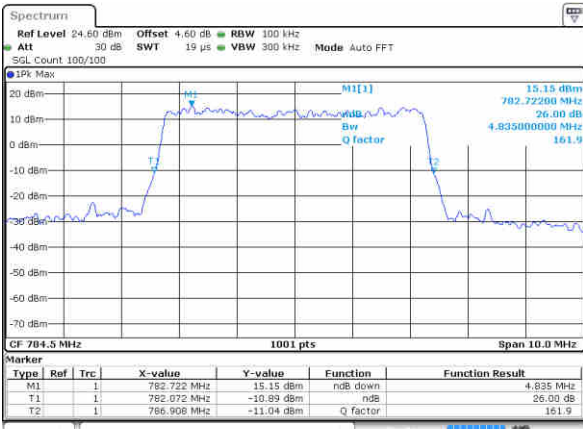

Date: 16 JUN 2017 18:07:21

Middle Channel / 5MHz / QPSK

Date: 16 JUN 2017 18:16:15

Middle Channel / 5MHz / 16QAM

Date: 16 JUN 2017 18:16:26

Highest Channel / 5MHz / QPSK

Date: 16 JUN 2017 18:18:58

Highest Channel / 5MHz / 16QAM