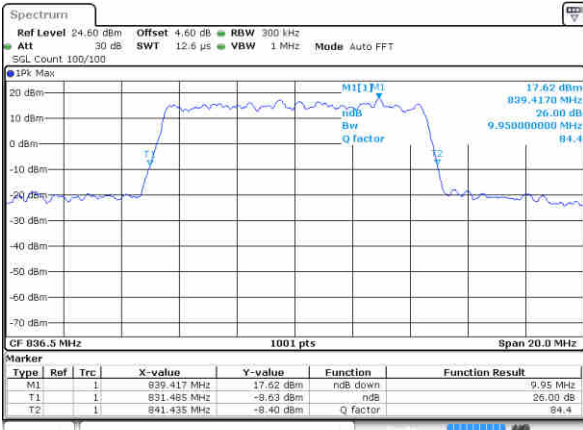

Middle Channel / 10MHz / QPSK

Date: 15 JUN 2017 16:02:30