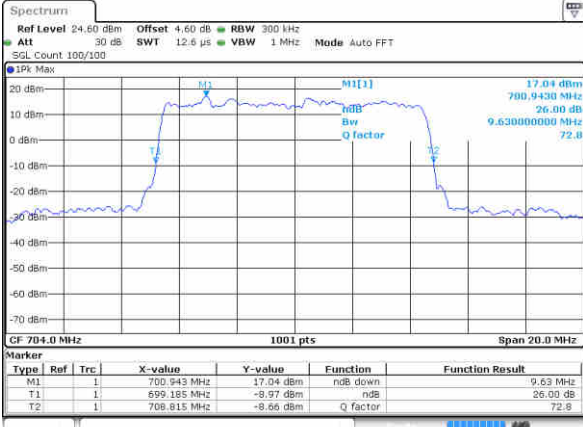

LTE Band 12

Lowest Channel / 10MHz / QPSK

Date: 16 JUN 2017 10:40:04