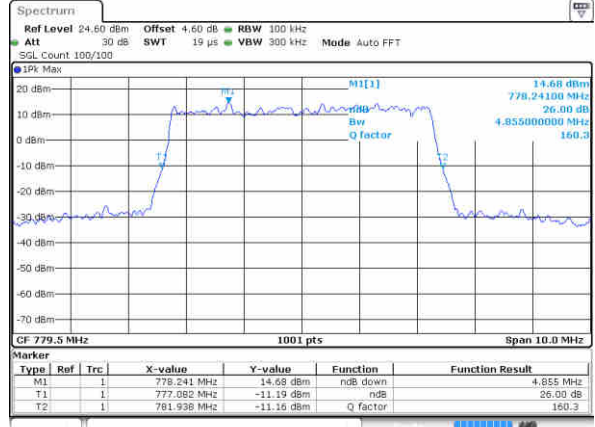

Highest Channel / 10MHz / QPSK

Date: 16 JUN 2017 10:39:22

Highest Channel / 10MHz / 16QAM

Date: 16 JUN 2017 10:39:11

LTE Band 13

Lowest Channel / 5MHz / QPSK

Date: 16 JUN 2017 18:07:11

Lowest Channel / 5MHz / 16QAM