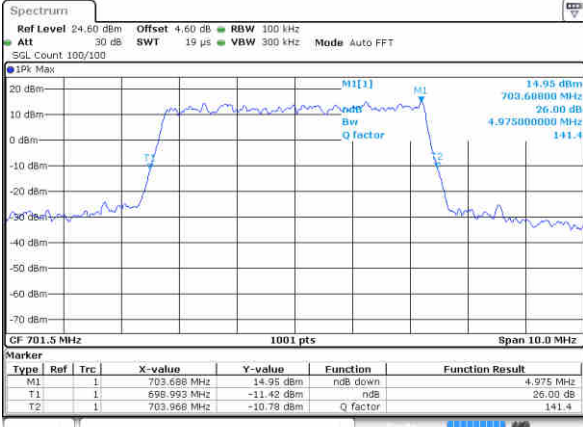

Highest Channel / 3MHz / 16QAM

Date: 16 JUN 2017 10:05:46

LTE Band 12

Lowest Channel / 5MHz / QPSK

Date: 16 JUN 2017 10:23:22

Lowest Channel / 5MHz / 16QAM

Date: 16 JUN 2017 10:23:11

Middle Channel / 5MHz / QPSK