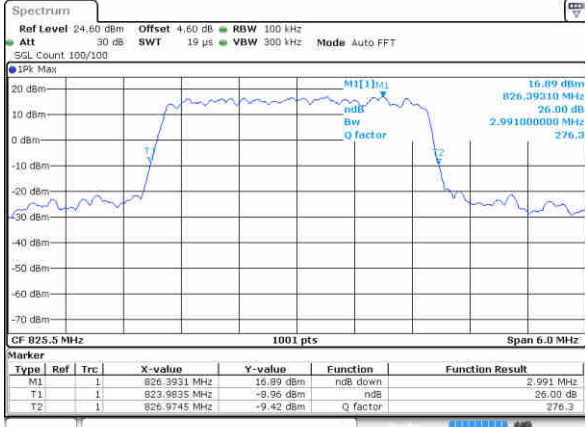

Middle Channel / 20MHz / 16QAM

Highest Channel / 20MHz / QPSK

Highest Channel / 20MHz / 16QAM

LTE Band 5

Lowest Channel / 1.4MHz / QPSK

Date: 15 JUN 2017 14:51:29

Lowest Channel / 1.4MHz / 16QAM

Date: 15 JUN 2017 14:51:18

Middle Channel / 1.4MHz / QPSK

Date: 15 JUN 2017 15:00:23

Middle Channel / 1.4MHz / 16QAM

Date: 15 JUN 2017 15:00:34

Highest Channel / 1.4MHz / QPSK

Date: 15 JUN 2017 15:02:56

Highest Channel / 1.4MHz / 16QAM

Date: 15 JUN 2017 15:03:07

LTE Band 5

Lowest Channel / 3MHz / QPSK

Date: 15 JUN 2017 15:12:01

Lowest Channel / 3MHz / 16QAM

Date: 15 JUN 2017 15:12:12

Middle Channel / 3MHz / QPSK

Date: 15 JUN 2017 15:21:05