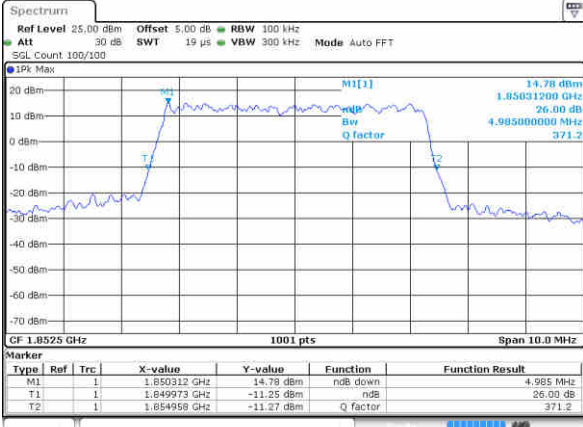

LTE Band 25

Lowest Channel / 5MHz / QPSK

Date: 19 JUN 2017 19:55:21