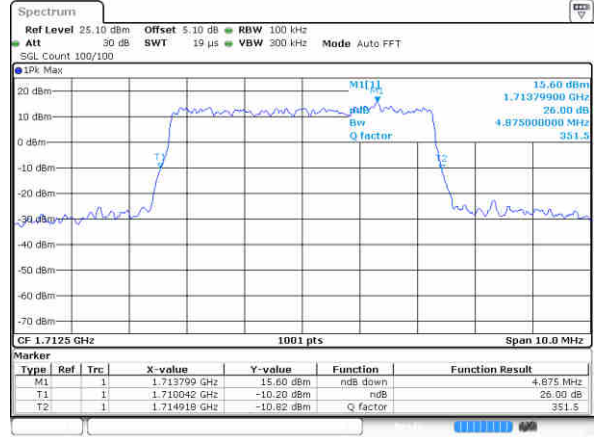

LTE Band 4

Lowest Channel / 3MHz / QPSK

Lowest Channel / 3MHz / 16QAM

Middle Channel / 3MHz / QPSK

Middle Channel / 3MHz / 16QAM

Highest Channel / 3MHz / QPSK

Highest Channel / 3MHz / 16QAM

LTE Band 4

Lowest Channel / 5MHz / QPSK

Lowest Channel / 5MHz / 16QAM

Middle Channel / 5MHz / QPSK

Middle Channel / 5MHz / 16QAM

Highest Channel / 5MHz / QPSK

Highest Channel / 5MHz / 16QAM

LTE Band 4

Lowest Channel / 10MHz / QPSK