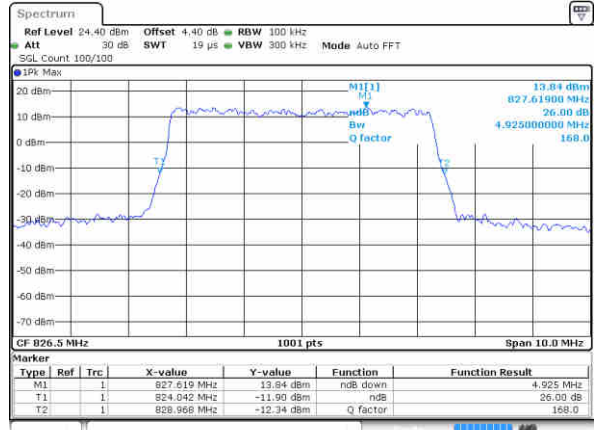

Lowest Channel / 5MHz / 16QAM

Date: 22 JUN 2017 20:19:06