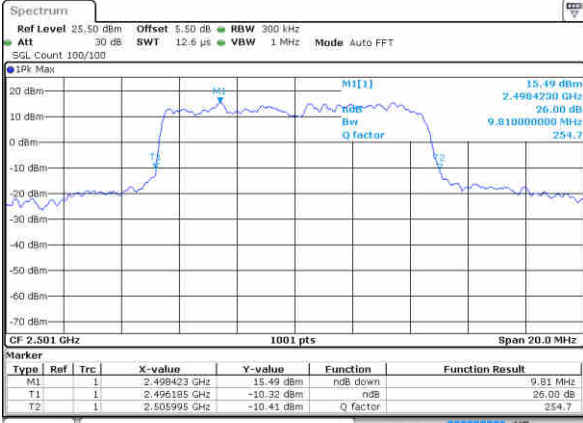

Date: 23 JUN 2017 16:58:00

Middle Channel / 5MHz / 16QAM

Date: 23 JUN 2017 16:58:40

Highest Channel / 5MHz / QPSK

Date: 23 JUN 2017 16:59:21

Highest Channel / 5MHz / 16QAM

Date: 23 JUN 2017 16:59:40

LTE Band 41

Lowest Channel / 10MHz / QPSK

Date: 23 JUN 2017 16:55:48

Lowest Channel / 10MHz / 16QAM

Date: 23 JUN 2017 16:55:28

Middle Channel / 10MHz / QPSK

Date: 23 JUN 2017 16:56:09

Middle Channel / 10MHz / 16QAM

Date: 23 JUN 2017 16:56:35