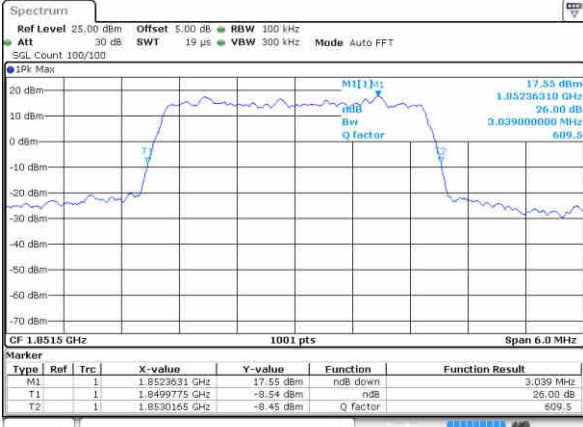

Date: 19 JUN 2017 19:32:15

Highest Channel / 1.4MHz / 16QAM

Date: 19 JUN 2017 19:32:36

LTE Band 25

Lowest Channel / 3MHz / QPSK

Date: 19 JUN 2017 19:39:03

Lowest Channel / 3MHz / 16QAM

Date: 19 JUN 2017 19:39:25