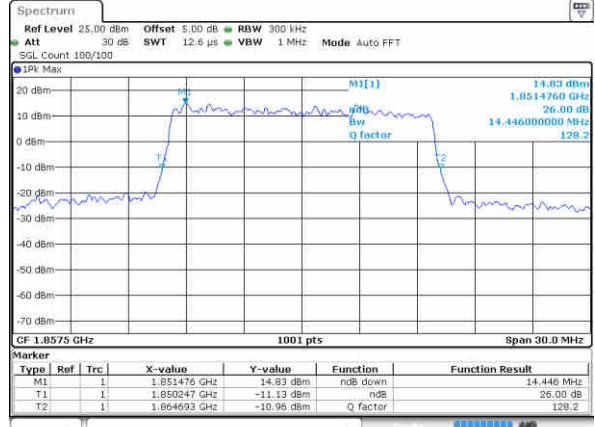

Highest Channel / 10MHz / 16QAM

Date: 19 JUN 2017 20:21:57

LTE Band 25

Lowest Channel / 15MHz / QPSK

Date: 19 JUN 2017 20:34:12

Lowest Channel / 15MHz / 16QAM

Date: 19 JUN 2017 20:34:34

Middle Channel / 15MHz / QPSK

Date: 19 JUN 2017 20:35:35

Middle Channel / 15MHz / 16QAM

Date: 19 JUN 2017 20:34:58

Highest Channel / 15MHz / QPSK

Date: 19 JUN 2017 20:36:08

Highest Channel / 15MHz / 16QAM

Date: 19 JUN 2017 20:36:33

LTE Band 25