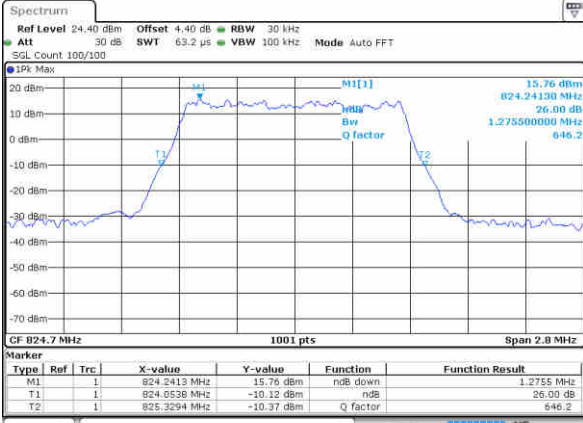

Highest Channel / 20MHz / QPSK

Date: 19 JUN 2017 20:53:18

Highest Channel / 20MHz / 16QAM

Date: 19 JUN 2017 20:53:43

LTE Band 26

Lowest Channel / 1.4MHz / QPSK

Date: 22 JUN 2017 19:30:58

Lowest Channel / 1.4MHz / 16QAM

Date: 22 JUN 2017 19:31:20

Middle Channel / 1.4MHz / QPSK

Date: 22 JUN 2017 19:32:08

Middle Channel / 1.4MHz / 16QAM

Date: 22 JUN 2017 19:31:45

Highest Channel / 1.4MHz / QPSK

Date: 22 JUN 2017 19:32:42

Highest Channel / 1.4MHz / 16QAM