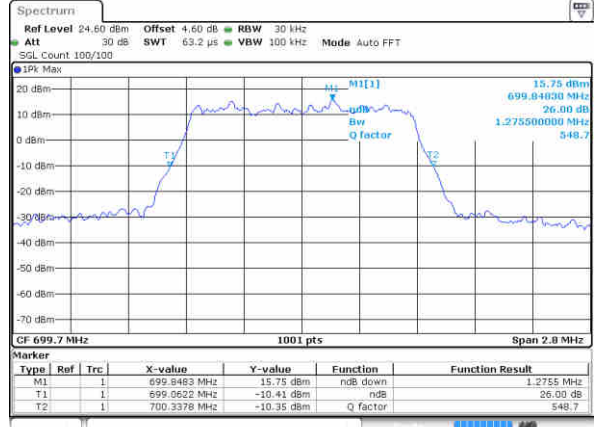

Lowest Channel / 1.4MHz / 16QAM

Date: 16 JUN 2017 09:49:45