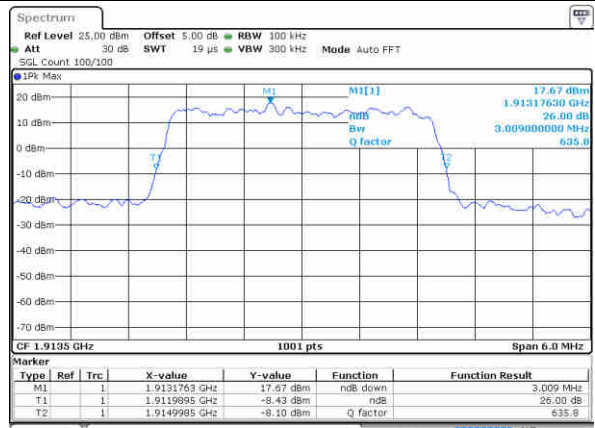

Date: 19 JUN 2017 19:32:15

Highest Channel / 1.4MHz / 16QAM

Date: 19 JUN 2017 19:32:36

LTE Band 25

Lowest Channel / 3MHz / QPSK

Date: 19 JUN 2017 19:39:03

Lowest Channel / 3MHz / 16QAM

Date: 19 JUN 2017 19:39:25

Middle Channel / 3MHz / QPSK

Date: 19 JUN 2017 19:40:27

Middle Channel / 3MHz / 16QAM

Date: 19 JUN 2017 19:40:01

Highest Channel / 3MHz / QPSK

Date: 19 JUN 2017 19:40:51

Highest Channel / 3MHz / 16QAM

Date: 19 JUN 2017 19:41:26

LTE Band 25

Lowest Channel / 5MHz / QPSK

Date: 19 JUN 2017 19:55:21

Lowest Channel / 5MHz / 16QAM

Date: 19 JUN 2017 19:55:48

Middle Channel / 5MHz / QPSK

Date: 19 JUN 2017 19:56:34

Middle Channel / 5MHz / 16QAM