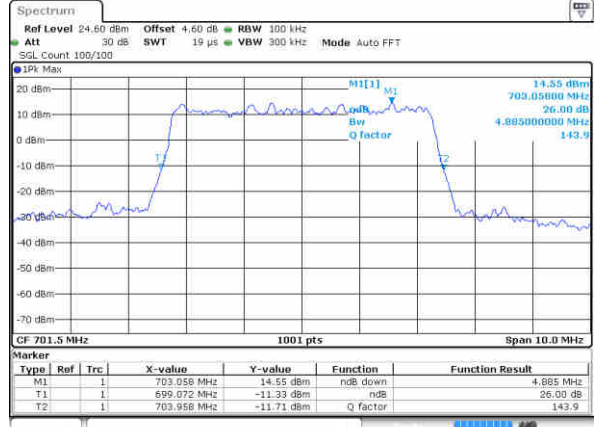

Highest Channel / 3MHz / 16QAM

Date: 16 JUN 2017 10:05:46

LTE Band 12

Lowest Channel / 5MHz / QPSK

Date: 16 JUN 2017 10:23:22

Lowest Channel / 5MHz / 16QAM

Date: 16 JUN 2017 10:23:11

Middle Channel / 5MHz / QPSK

Date: 16 JUN 2017 10:22:50

Middle Channel / 5MHz / 16QAM

Date: 16 JUN 2017 10:23:01

Highest Channel / 5MHz / QPSK

Date: 16 JUN 2017 10:22:39

Highest Channel / 5MHz / 16QAM

Date: 16 JUN 2017 10:22:29

LTE Band 12