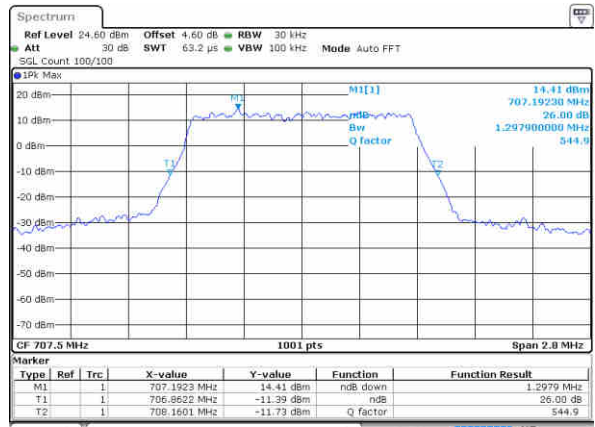

LTE Band 12

Lowest Channel / 1.4MHz / QPSK

Date: 16 JUN 2017 09:49:56

Lowest Channel / 1.4MHz / 16QAM

Date: 16 JUN 2017 09:49:45

Middle Channel / 1.4MHz / QPSK

Date: 16 JUN 2017 09:49:24

Middle Channel / 1.4MHz / 16QAM

Date: 16 JUN 2017 09:49:35

Highest Channel / 1.4MHz / QPSK

Date: 16 JUN 2017 09:49:14

Highest Channel / 1.4MHz / 16QAM

Date: 16 JUN 2017 09:49:03

LTE Band 12

Lowest Channel / 3MHz / QPSK

Date: 16 JUN 2017 10:06:39