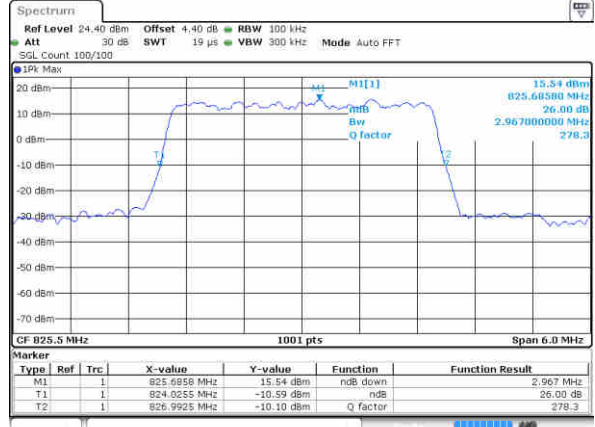

Date: 22 JUN 2017 19:33:06

LTE Band 26

Lowest Channel / 3MHz / QPSK

Date: 22 JUN 2017 19:56:43

Lowest Channel / 3MHz / 16QAM

Date: 22 JUN 2017 19:57:05

Middle Channel / 3MHz / QPSK

Date: 22 JUN 2017 19:57:55

Middle Channel / 3MHz / 16QAM

Date: 22 JUN 2017 19:57:30

Highest Channel / 3MHz / QPSK

Date: 22 JUN 2017 19:58:30

Highest Channel / 3MHz / 16QAM

Date: 22 JUN 2017 19:59:05

LTE Band 26

Lowest Channel / 5MHz / QPSK