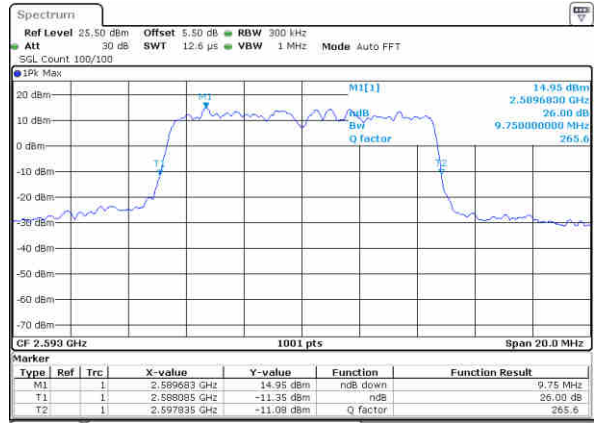

Date: 23 JUN 2017 16:58:00

Middle Channel / 5MHz / 16QAM

Date: 23 JUN 2017 16:58:40

Highest Channel / 5MHz / QPSK

Date: 23 JUN 2017 16:59:21

Highest Channel / 5MHz / 16QAM

Date: 23 JUN 2017 16:59:40

LTE Band 41

Lowest Channel / 10MHz / QPSK

Date: 23 JUN 2017 16:55:48

Lowest Channel / 10MHz / 16QAM

Date: 23 JUN 2017 16:55:28

Middle Channel / 10MHz / QPSK

Date: 23 JUN 2017 16:56:09

Middle Channel / 10MHz / 16QAM

Date: 23 JUN 2017 16:56:35

Highest Channel / 10MHz / QPSK

Date: 23 JUN 2017 16:57:32

Highest Channel / 10MHz / 16QAM

Date: 23 JUN 2017 16:56:55

LTE Band 41

Lowest Channel / 15MHz / QPSK

Date: 23 JUN 2017 16:53:21

Lowest Channel / 15MHz / 16QAM