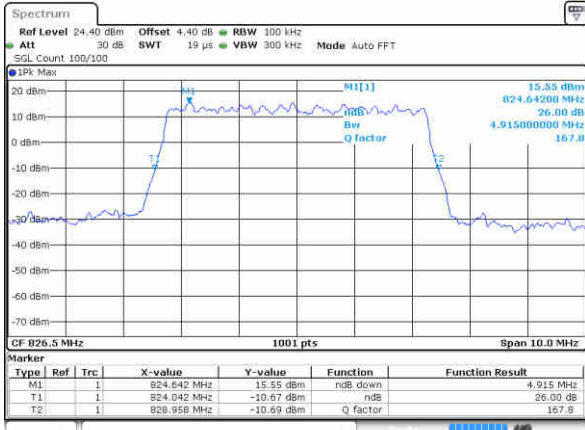

Date: 22 JUN 2017 19:33:06

LTE Band 26

Lowest Channel / 3MHz / QPSK

Date: 22 JUN 2017 19:56:43

Lowest Channel / 3MHz / 16QAM

Date: 22 JUN 2017 19:57:05

Middle Channel / 3MHz / QPSK

Date: 22 JUN 2017 19:57:55

Middle Channel / 3MHz / 16QAM

Date: 22 JUN 2017 19:57:30

Highest Channel / 3MHz / QPSK

Date: 22 JUN 2017 19:58:30

Highest Channel / 3MHz / 16QAM

Date: 22 JUN 2017 19:59:05

LTE Band 26

Lowest Channel / 5MHz / QPSK