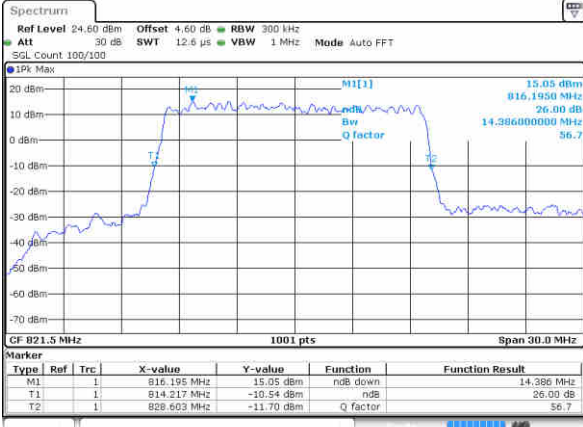

Date: 22 JUN 2017 20:53:55

Highest Channel / 15MHz / QPSK

Date: 22 JUN 2017 20:55:08

Highest Channel / 15MHz / 16QAM

Date: 22 JUN 2017 20:54:31

LTE Band 26

CH26765 / 15MHz / QPSK

Date: 23 JUN 2017 14:28:27