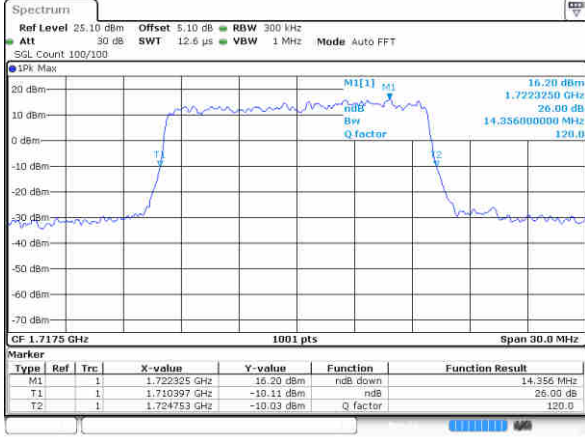

Lowest Channel / 10MHz / 16QAM

Middle Channel / 10MHz / QPSK

Middle Channel / 10MHz / 16QAM

Highest Channel / 10MHz / QPSK

Highest Channel / 10MHz / 16QAM

LTE Band 4

Lowest Channel / 15MHz / QPSK

Lowest Channel / 15MHz / 16QAM

Middle Channel / 15MHz / QPSK

Middle Channel / 15MHz / 16QAM

Highest Channel / 15MHz / QPSK

Highest Channel / 15MHz / 16QAM

LTE Band 4

Lowest Channel / 20MHz / QPSK

Lowest Channel / 20MHz / 16QAM

Middle Channel / 20MHz / QPSK