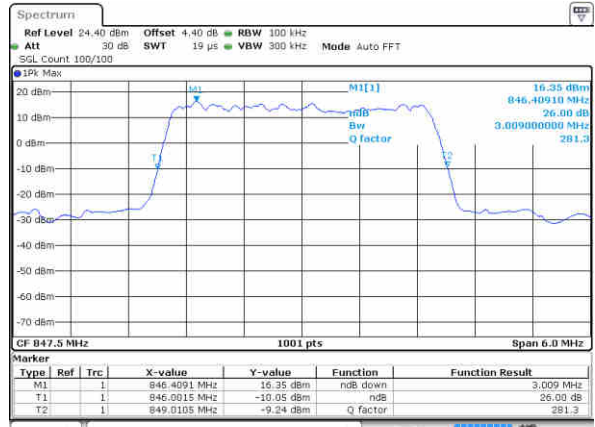

Date: 22 JUN 2017 19:33:06

LTE Band 26

Lowest Channel / 3MHz / QPSK

Date: 22 JUN 2017 19:56:43

Lowest Channel / 3MHz / 16QAM

Date: 22 JUN 2017 19:57:05

Middle Channel / 3MHz / QPSK

Date: 22 JUN 2017 19:57:55

Middle Channel / 3MHz / 16QAM

Date: 22 JUN 2017 19:57:30

Highest Channel / 3MHz / QPSK

Date: 22 JUN 2017 19:58:30

Highest Channel / 3MHz / 16QAM

Date: 22 JUN 2017 19:59:05

LTE Band 26

Lowest Channel / 5MHz / QPSK

Date: 22 JUN 2017 20:18:42

Lowest Channel / 5MHz / 16QAM

Date: 22 JUN 2017 20:19:06

Middle Channel / 5MHz / QPSK

Date: 22 JUN 2017 20:19:32

Middle Channel / 5MHz / 16QAM

Date: 22 JUN 2017 20:19:52

Highest Channel / 5MHz / QPSK