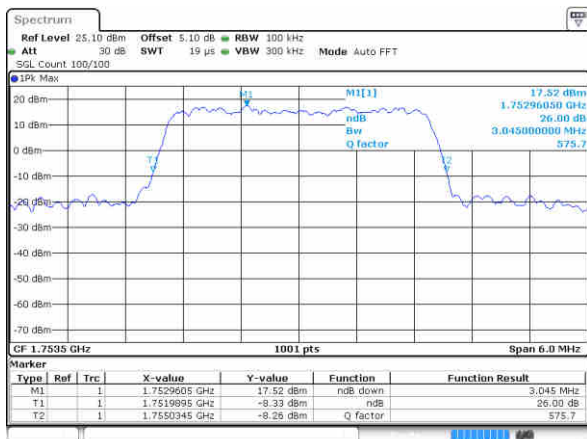

LTE Band 4

Lowest Channel / 3MHz / QPSK

Lowest Channel / 3MHz / 16QAM

Middle Channel / 3MHz / QPSK

Middle Channel / 3MHz / 16QAM

Highest Channel / 3MHz / QPSK

Highest Channel / 3MHz / 16QAM

LTE Band 4

Lowest Channel / 5MHz / QPSK

Lowest Channel / 5MHz / 16QAM

Middle Channel / 5MHz / QPSK

Middle Channel / 5MHz / 16QAM

Highest Channel / 5MHz / QPSK

Highest Channel / 5MHz / 16QAM

LTE Band 4

Lowest Channel / 10MHz / QPSK