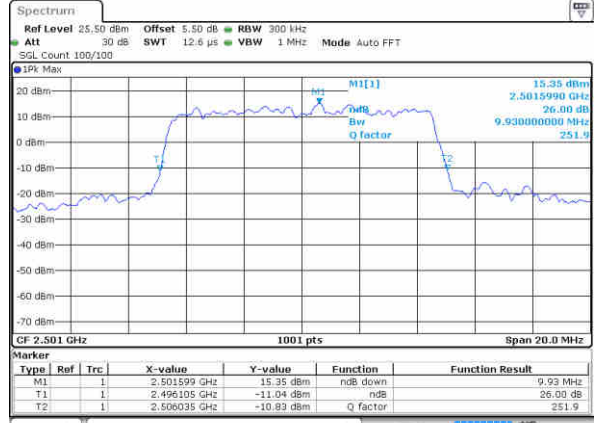

Date: 23 JUN 2017 16:58:00

Middle Channel / 5MHz / 16QAM

Date: 23 JUN 2017 16:58:40

Highest Channel / 5MHz / QPSK

Date: 23 JUN 2017 16:59:21

Highest Channel / 5MHz / 16QAM

Date: 23 JUN 2017 16:59:40

LTE Band 41

Lowest Channel / 10MHz / QPSK

Date: 23 JUN 2017 16:55:48

Lowest Channel / 10MHz / 16QAM

Date: 23 JUN 2017 16:55:28

Middle Channel / 10MHz / QPSK

Date: 23 JUN 2017 16:56:09

Middle Channel / 10MHz / 16QAM

Date: 23 JUN 2017 16:56:35