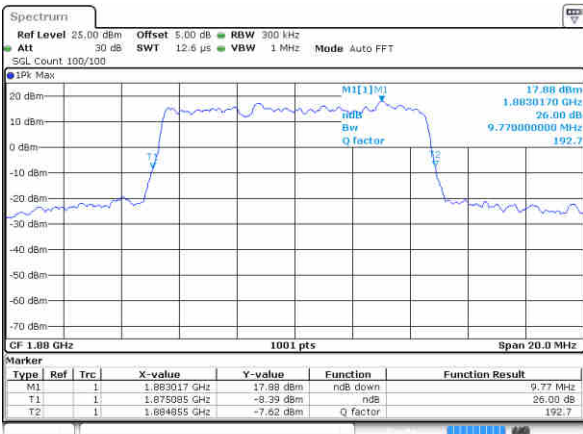

Middle Channel / 10MHz / QPSK

Date: 19 JUN 2017 20:20:16