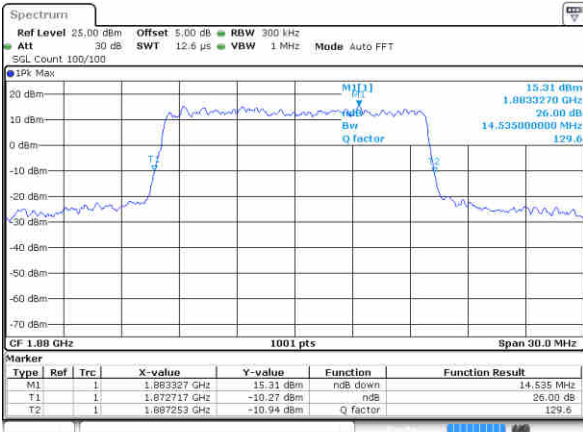

Highest Channel / 10MHz / 16QAM

Date: 19 JUN 2017 20:21:57

LTE Band 25

Lowest Channel / 15MHz / QPSK

Date: 19 JUN 2017 20:34:12

Lowest Channel / 15MHz / 16QAM

Date: 19 JUN 2017 20:34:34

Middle Channel / 15MHz / QPSK

Date: 19 JUN 2017 20:35:35

Middle Channel / 15MHz / 16QAM

Date: 19 JUN 2017 20:34:58

Highest Channel / 15MHz / QPSK

Date: 19 JUN 2017 20:36:08

Highest Channel / 15MHz / 16QAM

Date: 19 JUN 2017 20:36:33

LTE Band 25