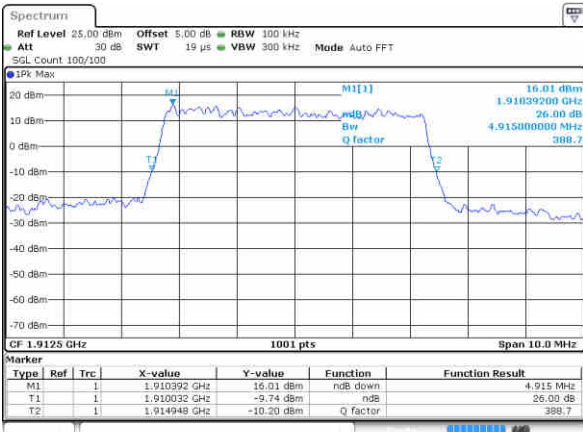

LTE Band 25

Lowest Channel / 5MHz / QPSK

Date: 19 JUN 2017 19:55:21

Lowest Channel / 5MHz / 16QAM

Date: 19 JUN 2017 19:55:48

Middle Channel / 5MHz / QPSK

Date: 19 JUN 2017 19:56:34

Middle Channel / 5MHz / 16QAM

Date: 19 JUN 2017 19:56:10

Highest Channel / 5MHz / QPSK

Date: 19 JUN 2017 19:57:10

Highest Channel / 5MHz / 16QAM

Date: 19 JUN 2017 19:57:33

LTE Band 25

Lowest Channel / 10MHz / QPSK

Date: 19 JUN 2017 20:18:54