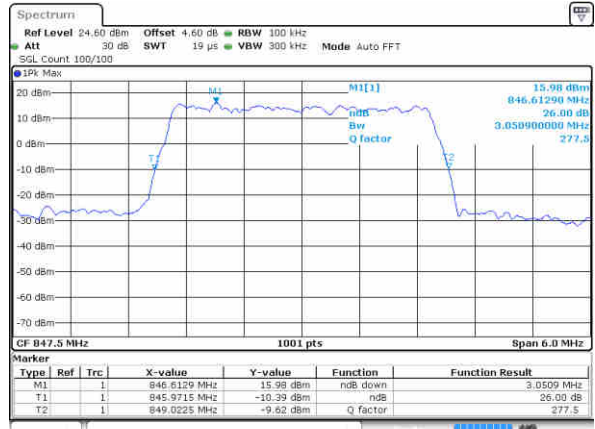

Date: 15 JUN 2017 15:03:07

LTE Band 5

Lowest Channel / 3MHz / QPSK

Date: 15 JUN 2017 15:12:01

Lowest Channel / 3MHz / 16QAM

Date: 15 JUN 2017 15:12:12

Middle Channel / 3MHz / QPSK

Date: 15 JUN 2017 15:21:05

Middle Channel / 3MHz / 16QAM

Date: 15 JUN 2017 15:21:16

Highest Channel / 3MHz / QPSK

Date: 15 JUN 2017 15:23:38

Highest Channel / 3MHz / 16QAM

Date: 15 JUN 2017 15:23:48

LTE Band 5

Lowest Channel / 5MHz / QPSK