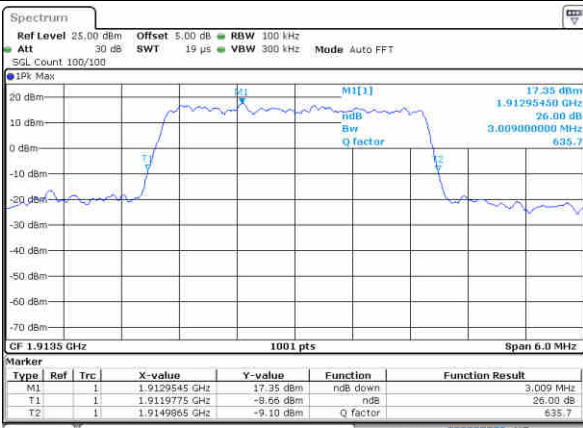

Middle Channel / 3MHz / QPSK

Date: 19 JUN 2017 19:40:27

Middle Channel / 3MHz / 16QAM

Date: 19 JUN 2017 19:40:01

Highest Channel / 3MHz / QPSK

Date: 19 JUN 2017 19:40:51

Highest Channel / 3MHz / 16QAM

Date: 19 JUN 2017 19:41:26