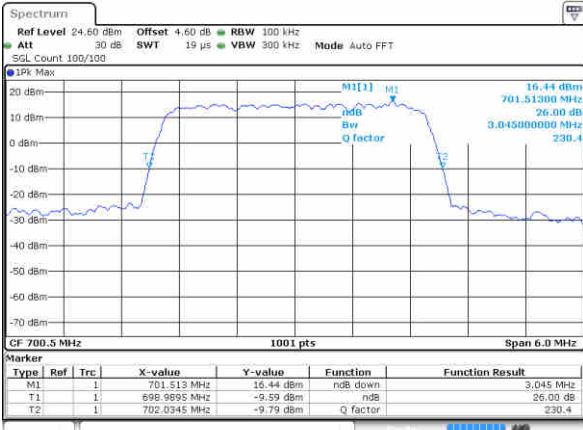

Date: 16 JUN 2017 09:49:35

Highest Channel / 1.4MHz / QPSK

Date: 16 JUN 2017 09:49:14

Highest Channel / 1.4MHz / 16QAM

Date: 16 JUN 2017 09:49:03

LTE Band 12

Lowest Channel / 3MHz / QPSK

Date: 16 JUN 2017 10:06:39