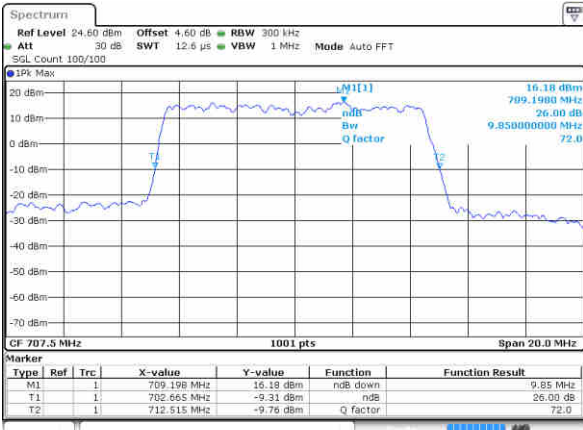

Lowest Channel / 10MHz / QPSK

Date: 16 JUN 2017 10:40:04

Lowest Channel / 10MHz / 16QAM

Date: 16 JUN 2017 10:39:54

Middle Channel / 10MHz / QPSK

Date: 16 JUN 2017 10:39:33

Middle Channel / 10MHz / 16QAM

Date: 16 JUN 2017 10:39:43

Highest Channel / 10MHz / QPSK

Date: 16 JUN 2017 10:39:22

Highest Channel / 10MHz / 16QAM

Date: 16 JUN 2017 10:39:11

LTE Band 13

Lowest Channel / 5MHz / QPSK

Date: 16 JUN 2017 18:07:11

Lowest Channel / 5MHz / 16QAM