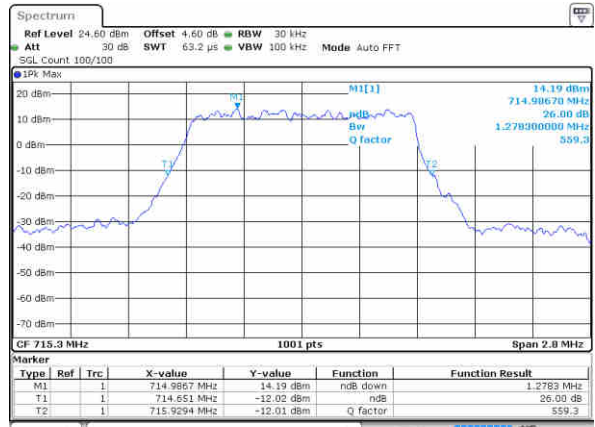

LTE Band 12

Lowest Channel / 1.4MHz / QPSK

Date: 16 JUN 2017 09:49:56

Lowest Channel / 1.4MHz / 16QAM

Date: 16 JUN 2017 09:49:45

Middle Channel / 1.4MHz / QPSK

Date: 16 JUN 2017 09:49:24

Middle Channel / 1.4MHz / 16QAM

Date: 16 JUN 2017 09:49:35

Highest Channel / 1.4MHz / QPSK

Date: 16 JUN 2017 09:49:14

Highest Channel / 1.4MHz / 16QAM

Date: 16 JUN 2017 09:49:03

LTE Band 12

Lowest Channel / 3MHz / QPSK

Date: 16 JUN 2017 10:06:39