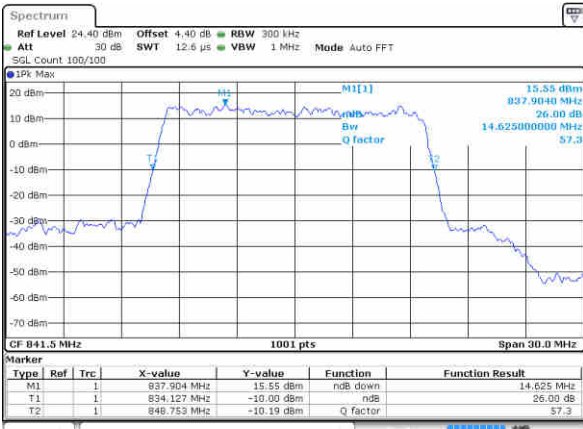

LTE Band 26

Lowest Channel / 15MHz / QPSK

Date: 22 JUN 2017 20:52:30

Lowest Channel / 15MHz / 16QAM

Date: 22 JUN 2017 20:52:53

Middle Channel / 15MHz / QPSK

Date: 22 JUN 2017 20:53:18

Middle Channel / 15MHz / 16QAM

Date: 22 JUN 2017 20:53:55

Highest Channel / 15MHz / QPSK

Date: 22 JUN 2017 20:55:08

Highest Channel / 15MHz / 16QAM

Date: 22 JUN 2017 20:54:31

LTE Band 26

CH26765 / 15MHz / QPSK

Date: 23 JUN 2017 14:28:27