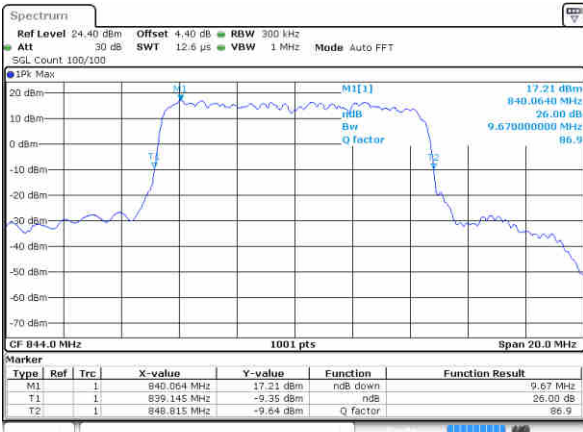

Date: 22 JUN 2017 20:25:25

Highest Channel / 5MHz / 16QAM

Date: 22 JUN 2017 20:25:49

LTE Band 26

Lowest Channel / 10MHz / QPSK

Date: 22 JUN 2017 20:42:22

Lowest Channel / 10MHz / 16QAM

Date: 22 JUN 2017 20:42:44

Middle Channel / 10MHz / QPSK

Date: 22 JUN 2017 20:43:45

Middle Channel / 10MHz / 16QAM

Date: 22 JUN 2017 20:43:10

Highest Channel / 10MHz / QPSK

Date: 22 JUN 2017 20:44:19

Highest Channel / 10MHz / 16QAM

Date: 22 JUN 2017 20:45:14

LTE Band 26

Lowest Channel / 15MHz / QPSK

Date: 22 JUN 2017 20:52:30

Lowest Channel / 15MHz / 16QAM

Date: 22 JUN 2017 20:52:53

Middle Channel / 15MHz / QPSK

Date: 22 JUN 2017 20:53:18

Middle Channel / 15MHz / 16QAM