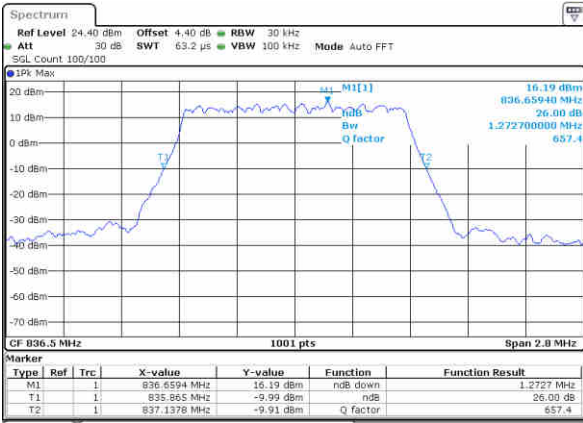

Highest Channel / 20MHz / QPSK

Date: 19 JUN 2017 20:53:18

Highest Channel / 20MHz / 16QAM

Date: 19 JUN 2017 20:53:43

LTE Band 26

Lowest Channel / 1.4MHz / QPSK

Date: 22 JUN 2017 19:30:58

Lowest Channel / 1.4MHz / 16QAM

Date: 22 JUN 2017 19:31:20

Middle Channel / 1.4MHz / QPSK

Date: 22 JUN 2017 19:32:08

Middle Channel / 1.4MHz / 16QAM

Date: 22 JUN 2017 19:31:45

Highest Channel / 1.4MHz / QPSK

Date: 22 JUN 2017 19:32:42

Highest Channel / 1.4MHz / 16QAM