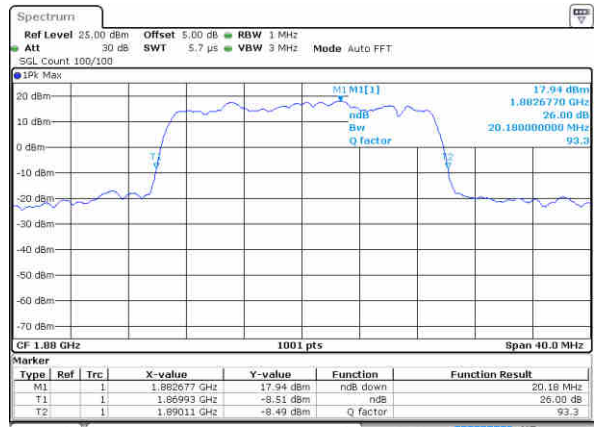

Date: 19 JUN 2017 20:35:35

Middle Channel / 15MHz / 16QAM

Date: 19 JUN 2017 20:34:58

Highest Channel / 15MHz / QPSK

Date: 19 JUN 2017 20:36:08

Highest Channel / 15MHz / 16QAM

Date: 19 JUN 2017 20:36:33

LTE Band 25

Lowest Channel / 20MHz / QPSK

Date: 19 JUN 2017 20:51:46

Lowest Channel / 20MHz / 16QAM

Date: 19 JUN 2017 20:52:07

Middle Channel / 20MHz / QPSK

Date: 19 JUN 2017 20:52:53

Middle Channel / 20MHz / 16QAM

Date: 19 JUN 2017 20:52:31

Highest Channel / 20MHz / QPSK

Date: 19 JUN 2017 20:53:18

Highest Channel / 20MHz / 16QAM

Date: 19 JUN 2017 20:53:43

LTE Band 26

Lowest Channel / 1.4MHz / QPSK

Date: 22 JUN 2017 19:30:58

Lowest Channel / 1.4MHz / 16QAM