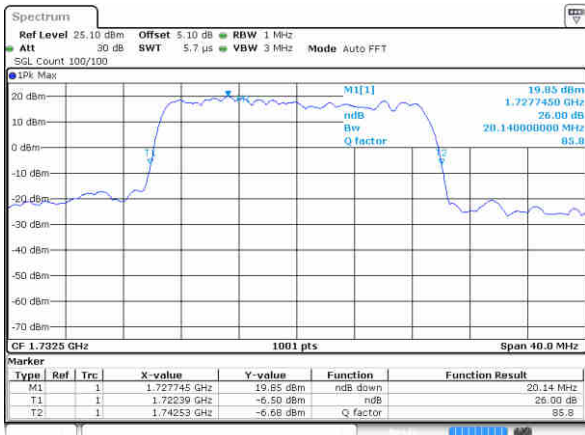

Middle Channel / 15MHz / QPSK

Middle Channel / 15MHz / 16QAM

Highest Channel / 15MHz / QPSK

Highest Channel / 15MHz / 16QAM

LTE Band 4

Lowest Channel / 20MHz / QPSK

Lowest Channel / 20MHz / 16QAM

Middle Channel / 20MHz / QPSK

Middle Channel / 20MHz / 16QAM

Highest Channel / 20MHz / QPSK

Highest Channel / 20MHz / 16QAM

LTE Band 5

Lowest Channel / 1.4MHz / QPSK

Date: 15 JUN 2017 14:51:29

Lowest Channel / 1.4MHz / 16QAM

Date: 15 JUN 2017 14:51:18