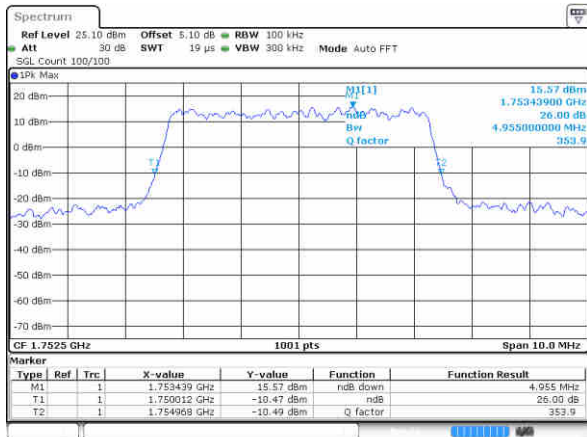

LTE Band 4

Lowest Channel / 3MHz / QPSK

Lowest Channel / 3MHz / 16QAM

Middle Channel / 3MHz / QPSK

Middle Channel / 3MHz / 16QAM

Highest Channel / 3MHz / QPSK

Highest Channel / 3MHz / 16QAM

LTE Band 4

Lowest Channel / 5MHz / QPSK

Lowest Channel / 5MHz / 16QAM

Middle Channel / 5MHz / QPSK

Middle Channel / 5MHz / 16QAM

Highest Channel / 5MHz / QPSK

Highest Channel / 5MHz / 16QAM

LTE Band 4

Lowest Channel / 10MHz / QPSK

Lowest Channel / 10MHz / 16QAM

Middle Channel / 10MHz / QPSK

Middle Channel / 10MHz / 16QAM

Highest Channel / 10MHz / QPSK

Highest Channel / 10MHz / 16QAM

LTE Band 4

Lowest Channel / 15MHz / QPSK

Lowest Channel / 15MHz / 16QAM