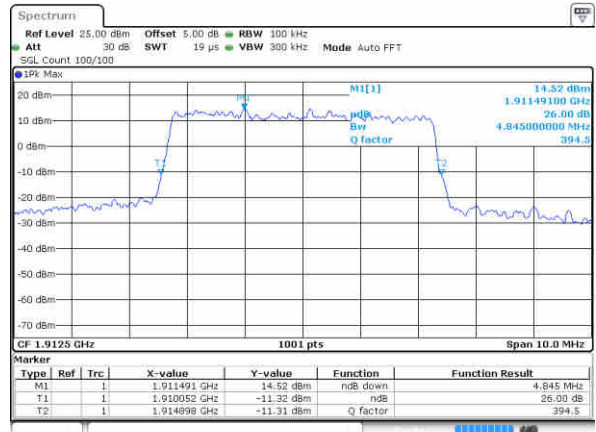

LTE Band 25

Lowest Channel / 5MHz / QPSK

Date: 19 JUN 2017 19:55:21

Lowest Channel / 5MHz / 16QAM

Date: 19 JUN 2017 19:55:48

Middle Channel / 5MHz / QPSK

Date: 19 JUN 2017 19:56:34

Middle Channel / 5MHz / 16QAM

Date: 19 JUN 2017 19:56:10

Highest Channel / 5MHz / QPSK

Date: 19 JUN 2017 19:57:10

Highest Channel / 5MHz / 16QAM

Date: 19 JUN 2017 19:57:33

LTE Band 25

Lowest Channel / 10MHz / QPSK

Date: 19 JUN 2017 20:18:54