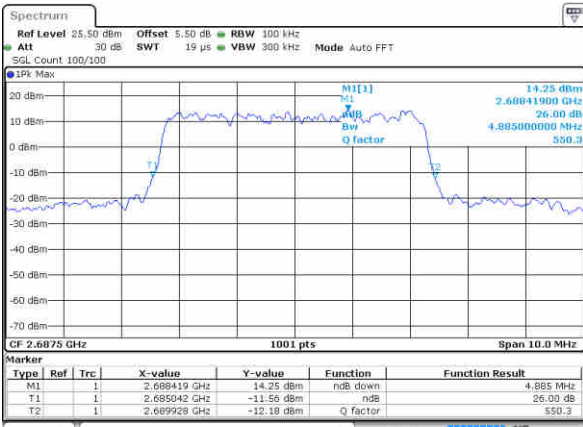

Date: 22 JUN 2017 20:53:55

Highest Channel / 15MHz / QPSK

Date: 22 JUN 2017 20:55:08

Highest Channel / 15MHz / 16QAM

Date: 22 JUN 2017 20:54:31

LTE Band 26

CH26765 / 15MHz / QPSK

Date: 23 JUN 2017 14:28:27

Date: 23 JUN 2017 16:58:00

Middle Channel / 5MHz / 16QAM

Date: 23 JUN 2017 16:58:40

Highest Channel / 5MHz / QPSK

Date: 23 JUN 2017 16:59:21

Highest Channel / 5MHz / 16QAM

Date: 23 JUN 2017 16:59:40

LTE Band 41