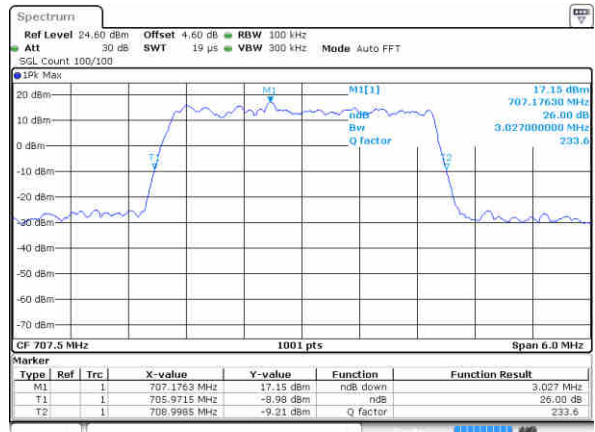

Date: 16 JUN 2017 09:49:35

Highest Channel / 1.4MHz / QPSK

Date: 16 JUN 2017 09:49:14

Highest Channel / 1.4MHz / 16QAM

Date: 16 JUN 2017 09:49:03

LTE Band 12

Lowest Channel / 3MHz / QPSK

Date: 16 JUN 2017 10:06:39

Lowest Channel / 3MHz / 16QAM

Date: 16 JUN 2017 10:06:29

Middle Channel / 3MHz / QPSK

Date: 16 JUN 2017 10:06:07

Middle Channel / 3MHz / 16QAM

Date: 16 JUN 2017 10:06:18

Highest Channel / 3MHz / QPSK

Date: 16 JUN 2017 10:05:57

Highest Channel / 3MHz / 16QAM

Date: 16 JUN 2017 10:05:46

LTE Band 12

Lowest Channel / 5MHz / QPSK

Date: 16 JUN 2017 10:23:22

Lowest Channel / 5MHz / 16QAM

Date: 16 JUN 2017 10:23:11

Middle Channel / 5MHz / QPSK