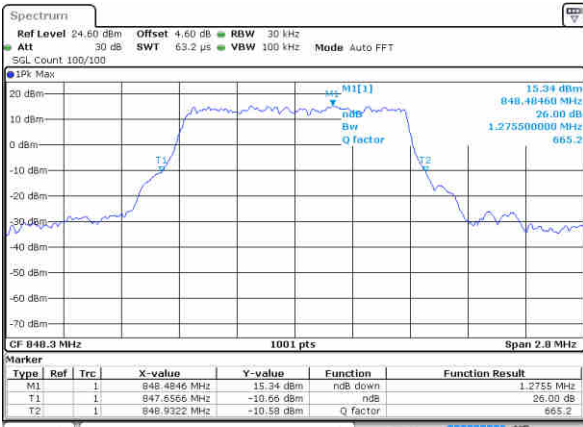

Middle Channel / 20MHz / 16QAM

Highest Channel / 20MHz / QPSK

Highest Channel / 20MHz / 16QAM

LTE Band 5

Lowest Channel / 1.4MHz / QPSK

Date: 15 JUN 2017 14:51:29

Lowest Channel / 1.4MHz / 16QAM

Date: 15 JUN 2017 14:51:18

Middle Channel / 1.4MHz / QPSK

Date: 15 JUN 2017 15:00:23

Middle Channel / 1.4MHz / 16QAM

Date: 15 JUN 2017 15:00:34

Highest Channel / 1.4MHz / QPSK

Date: 15 JUN 2017 15:02:56

Highest Channel / 1.4MHz / 16QAM

Date: 15 JUN 2017 15:03:07

LTE Band 5

Lowest Channel / 3MHz / QPSK

Date: 15 JUN 2017 15:12:01

Lowest Channel / 3MHz / 16QAM

Date: 15 JUN 2017 15:12:12

Middle Channel / 3MHz / QPSK

Date: 15 JUN 2017 15:21:05