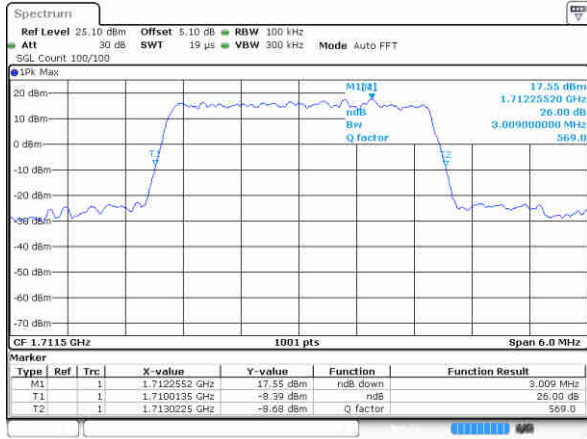

LTE Band 4

Lowest Channel / 3MHz / QPSK

Lowest Channel / 3MHz / 16QAM

Middle Channel / 3MHz / QPSK

Middle Channel / 3MHz / 16QAM

Highest Channel / 3MHz / QPSK

Highest Channel / 3MHz / 16QAM

LTE Band 4