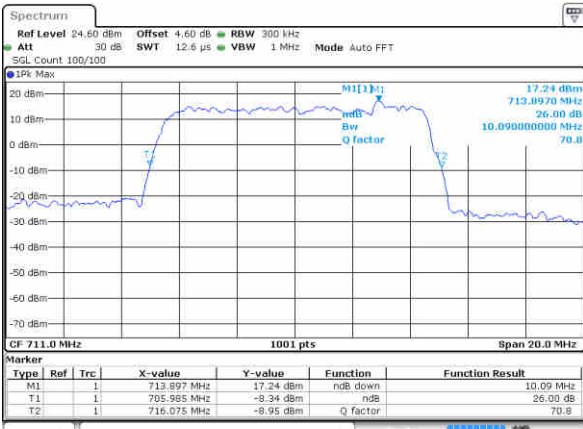

Lowest Channel / 10MHz / QPSK

Date: 16 JUN 2017 10:40:04

Lowest Channel / 10MHz / 16QAM

Date: 16 JUN 2017 10:39:54

Middle Channel / 10MHz / QPSK

Date: 16 JUN 2017 10:39:33

Middle Channel / 10MHz / 16QAM

Date: 16 JUN 2017 10:39:43

Highest Channel / 10MHz / QPSK

Date: 16 JUN 2017 10:39:22

Highest Channel / 10MHz / 16QAM

Date: 16 JUN 2017 10:39:11

LTE Band 13

Lowest Channel / 5MHz / QPSK

Date: 16 JUN 2017 18:07:11

Lowest Channel / 5MHz / 16QAM