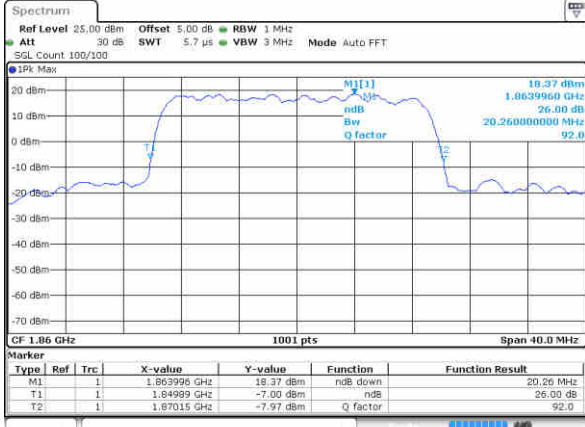

LTE Band 25

Lowest Channel / 20MHz / QPSK

Date: 19 JUN 2017 20:51:46