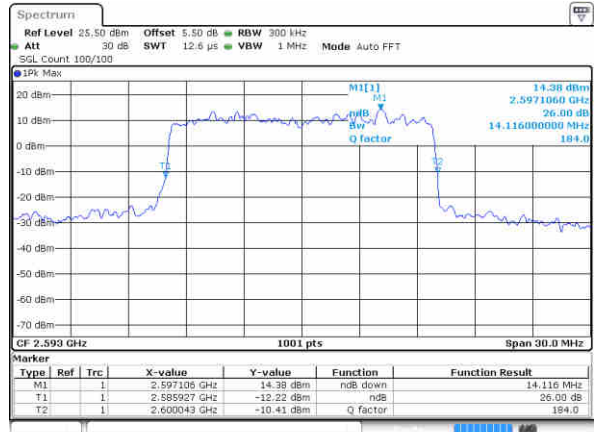

Lowest Channel / 10MHz / QPSK

Date: 23 JUN 2017 16:55:48

Lowest Channel / 10MHz / 16QAM

Date: 23 JUN 2017 16:55:28

Middle Channel / 10MHz / QPSK

Date: 23 JUN 2017 16:56:09

Middle Channel / 10MHz / 16QAM

Date: 23 JUN 2017 16:56:35

Highest Channel / 10MHz / QPSK

Date: 23 JUN 2017 16:57:32

Highest Channel / 10MHz / 16QAM

Date: 23 JUN 2017 16:56:55

LTE Band 41

Lowest Channel / 15MHz / QPSK

Date: 23 JUN 2017 16:53:21

Lowest Channel / 15MHz / 16QAM

Date: 23 JUN 2017 16:53:43

Middle Channel / 15MHz / QPSK

Date: 23 JUN 2017 16:54:24

Middle Channel / 15MHz / 16QAM

Date: 23 JUN 2017 16:54:04

Highest Channel / 15MHz / QPSK

Date: 23 JUN 2017 16:54:46

Highest Channel / 15MHz / 16QAM