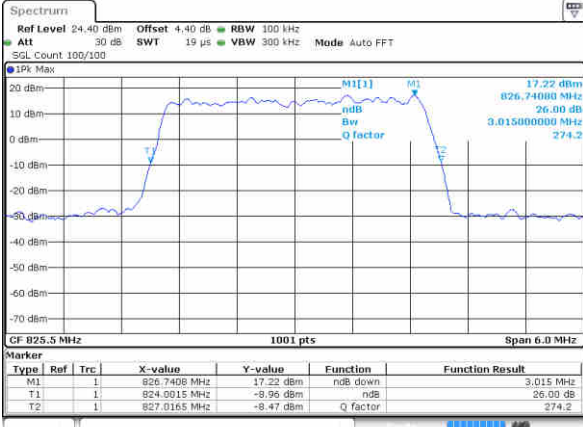

Highest Channel / 20MHz / QPSK

Date: 19 JUN 2017 20:53:18

Highest Channel / 20MHz / 16QAM

Date: 19 JUN 2017 20:53:43

LTE Band 26

Lowest Channel / 1.4MHz / QPSK

Date: 22 JUN 2017 19:30:58

Lowest Channel / 1.4MHz / 16QAM

Date: 22 JUN 2017 19:31:20

Middle Channel / 1.4MHz / QPSK

Date: 22 JUN 2017 19:32:08

Middle Channel / 1.4MHz / 16QAM

Date: 22 JUN 2017 19:31:45

Highest Channel / 1.4MHz / QPSK

Date: 22 JUN 2017 19:32:42

Highest Channel / 1.4MHz / 16QAM

Date: 22 JUN 2017 19:33:06

LTE Band 26

Lowest Channel / 3MHz / QPSK

Date: 22 JUN 2017 19:56:43

Lowest Channel / 3MHz / 16QAM

Date: 22 JUN 2017 19:57:05

Middle Channel / 3MHz / QPSK

Date: 22 JUN 2017 19:57:55