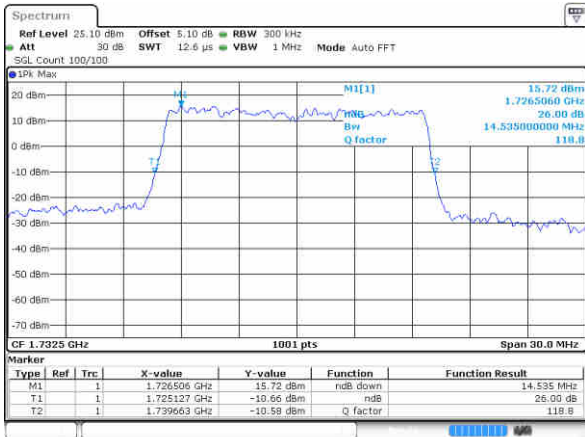

Lowest Channel / 5MHz / QPSK

Lowest Channel / 5MHz / 16QAM

Middle Channel / 5MHz / QPSK

Middle Channel / 5MHz / 16QAM

Highest Channel / 5MHz / QPSK

Highest Channel / 5MHz / 16QAM

LTE Band 4

Lowest Channel / 10MHz / QPSK

Lowest Channel / 10MHz / 16QAM

Middle Channel / 10MHz / QPSK

Middle Channel / 10MHz / 16QAM

Highest Channel / 10MHz / QPSK

Highest Channel / 10MHz / 16QAM

LTE Band 4

Lowest Channel / 15MHz / QPSK

Lowest Channel / 15MHz / 16QAM

Middle Channel / 15MHz / QPSK

Middle Channel / 15MHz / 16QAM

Highest Channel / 15MHz / QPSK

Highest Channel / 15MHz / 16QAM

LTE Band 4

Lowest Channel / 20MHz / QPSK

Lowest Channel / 20MHz / 16QAM

Middle Channel / 20MHz / QPSK