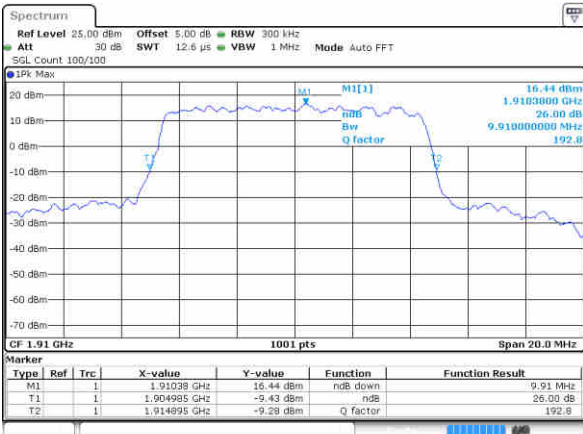

Date: 19 JUN 2017 19:56:10

Highest Channel / 5MHz / QPSK

Date: 19 JUN 2017 19:57:10

Highest Channel / 5MHz / 16QAM

Date: 19 JUN 2017 19:57:33

LTE Band 25

Lowest Channel / 10MHz / QPSK

Date: 19 JUN 2017 20:18:54

Lowest Channel / 10MHz / 16QAM

Date: 19 JUN 2017 20:19:17

Middle Channel / 10MHz / QPSK

Date: 19 JUN 2017 20:20:16

Middle Channel / 10MHz / 16QAM

Date: 19 JUN 2017 20:19:53

Highest Channel / 10MHz / QPSK

Date: 19 JUN 2017 20:21:34

Highest Channel / 10MHz / 16QAM

Date: 19 JUN 2017 20:21:57

LTE Band 25

Lowest Channel / 15MHz / QPSK

Date: 19 JUN 2017 20:34:12

Lowest Channel / 15MHz / 16QAM

Date: 19 JUN 2017 20:34:34

Middle Channel / 15MHz / QPSK