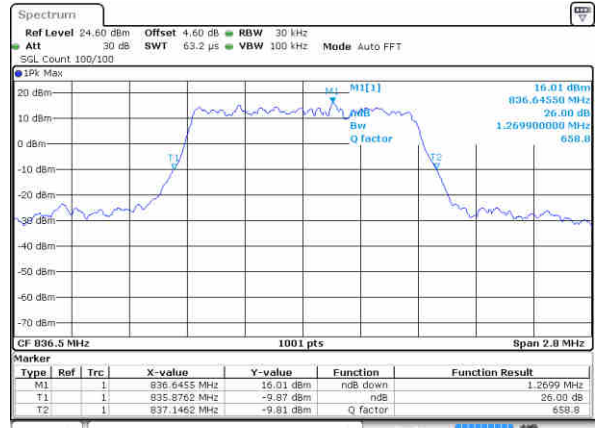

Middle Channel / 1.4MHz / 16QAM

Date: 15 JUN 2017 15:00:34