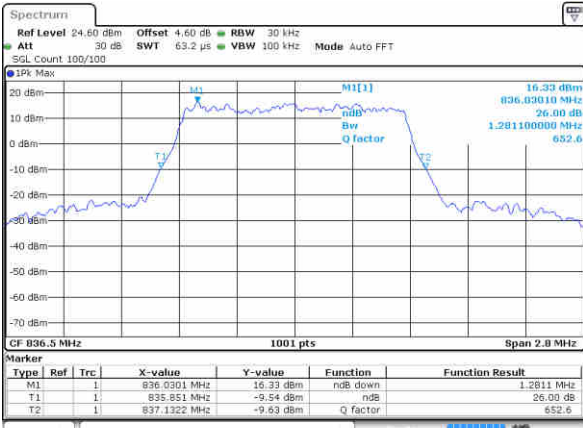

Middle Channel / 15MHz / QPSK

Middle Channel / 15MHz / 16QAM

Highest Channel / 15MHz / QPSK

Highest Channel / 15MHz / 16QAM

LTE Band 4

Lowest Channel / 20MHz / QPSK

Lowest Channel / 20MHz / 16QAM

Middle Channel / 20MHz / QPSK

Middle Channel / 20MHz / 16QAM

Highest Channel / 20MHz / QPSK

Highest Channel / 20MHz / 16QAM

LTE Band 5

Lowest Channel / 1.4MHz / QPSK

Date: 15 JUN 2017 14:51:29

Lowest Channel / 1.4MHz / 16QAM

Date: 15 JUN 2017 14:51:18

Middle Channel / 1.4MHz / QPSK

Date: 15 JUN 2017 15:00:23

Middle Channel / 1.4MHz / 16QAM

Date: 15 JUN 2017 15:00:34

Highest Channel / 1.4MHz / QPSK

Date: 15 JUN 2017 15:02:56

Highest Channel / 1.4MHz / 16QAM