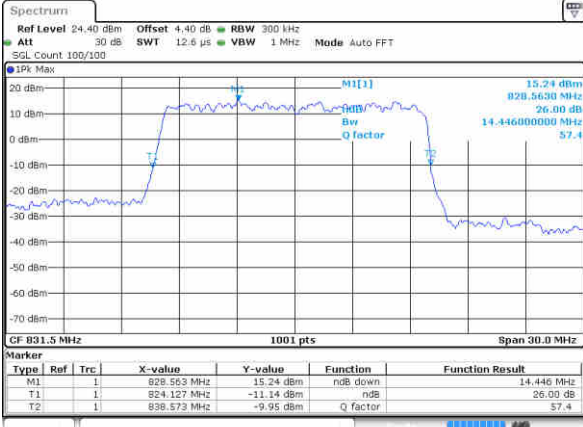

LTE Band 26

Lowest Channel / 15MHz / QPSK

Date: 22 JUN 2017 20:52:30