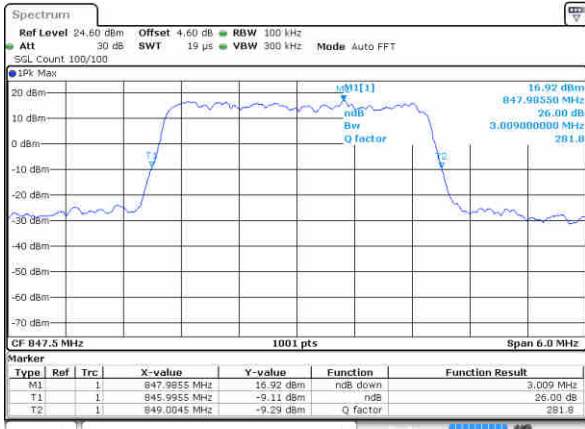

Date: 15 JUN 2017 15:03:07

LTE Band 5

Lowest Channel / 3MHz / QPSK

Date: 15 JUN 2017 15:12:01

Lowest Channel / 3MHz / 16QAM

Date: 15 JUN 2017 15:12:12

Middle Channel / 3MHz / QPSK

Date: 15 JUN 2017 15:21:05

Middle Channel / 3MHz / 16QAM

Date: 15 JUN 2017 15:21:16

Highest Channel / 3MHz / QPSK

Date: 15 JUN 2017 15:23:38

Highest Channel / 3MHz / 16QAM

Date: 15 JUN 2017 15:23:48

LTE Band 5

Lowest Channel / 5MHz / QPSK