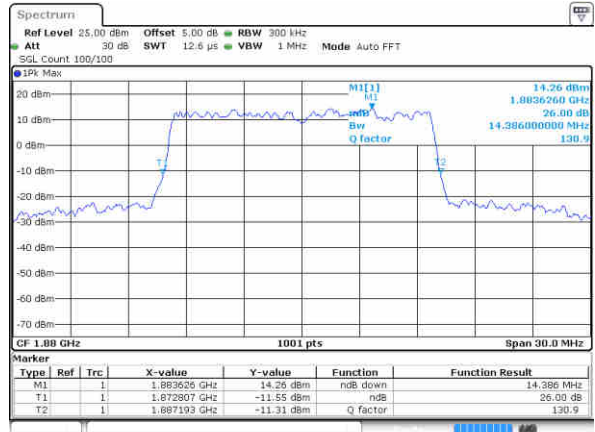

Highest Channel / 10MHz / 16QAM

Date: 19 JUN 2017 20:21:57

LTE Band 25

Lowest Channel / 15MHz / QPSK

Date: 19 JUN 2017 20:34:12

Lowest Channel / 15MHz / 16QAM

Date: 19 JUN 2017 20:34:34

Middle Channel / 15MHz / QPSK

Date: 19 JUN 2017 20:35:35

Middle Channel / 15MHz / 16QAM

Date: 19 JUN 2017 20:34:58

Highest Channel / 15MHz / QPSK

Date: 19 JUN 2017 20:36:08

Highest Channel / 15MHz / 16QAM

Date: 19 JUN 2017 20:36:33

LTE Band 25