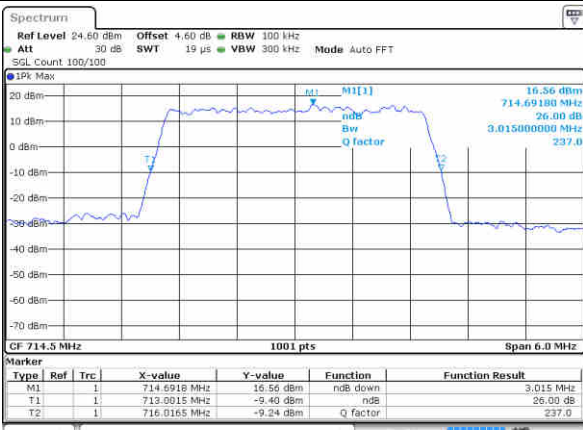

Date: 16 JUN 2017 09:49:35

Highest Channel / 1.4MHz / QPSK

Date: 16 JUN 2017 09:49:14

Highest Channel / 1.4MHz / 16QAM

Date: 16 JUN 2017 09:49:03

LTE Band 12

Lowest Channel / 3MHz / QPSK

Date: 16 JUN 2017 10:06:39

Lowest Channel / 3MHz / 16QAM

Date: 16 JUN 2017 10:06:29

Middle Channel / 3MHz / QPSK

Date: 16 JUN 2017 10:06:07

Middle Channel / 3MHz / 16QAM

Date: 16 JUN 2017 10:06:18

Highest Channel / 3MHz / QPSK

Date: 16 JUN 2017 10:05:57

Highest Channel / 3MHz / 16QAM

Date: 16 JUN 2017 10:05:46

LTE Band 12

Lowest Channel / 5MHz / QPSK

Date: 16 JUN 2017 10:23:22

Lowest Channel / 5MHz / 16QAM

Date: 16 JUN 2017 10:23:11

Middle Channel / 5MHz / QPSK