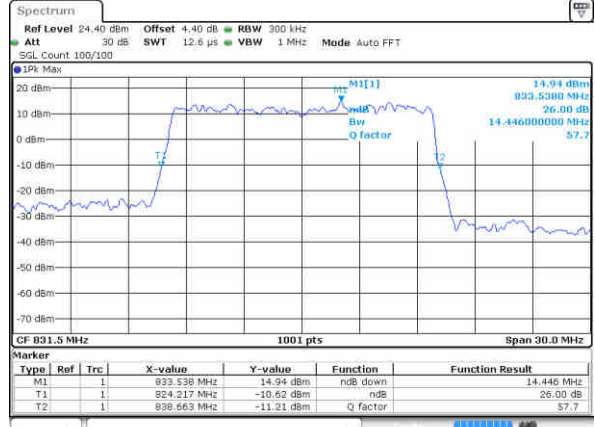

Lowest Channel / 15MHz / 16QAM

Date: 22 JUN 2017 20:52:53