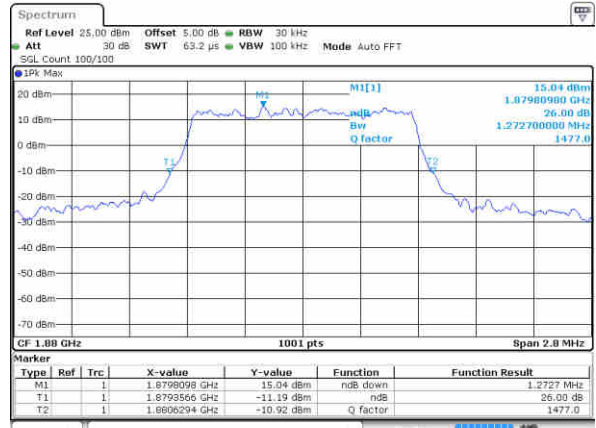

Date: 16 JUN 2017 18:18:47

LTE Band 13

Middle Channel / 10MHz / QPSK

Date: 16 JUN 2017 18:29:52

Middle Channel / 10MHz / 16QAM

Date: 16 JUN 2017 18:29:41

LTE Band 25

Lowest Channel / 1.4MHz / QPSK

Date: 19 JUN 2017 19:30:36

Lowest Channel / 1.4MHz / 16QAM

Date: 19 JUN 2017 19:30:58

Middle Channel / 1.4MHz / QPSK

Date: 19 JUN 2017 19:31:48

Middle Channel / 1.4MHz / 16QAM

Date: 19 JUN 2017 19:31:22

Highest Channel / 1.4MHz / QPSK

Date: 19 JUN 2017 19:32:15

Highest Channel / 1.4MHz / 16QAM

Date: 19 JUN 2017 19:32:36

LTE Band 25

Lowest Channel / 3MHz / QPSK

Date: 19 JUN 2017 19:39:03

Lowest Channel / 3MHz / 16QAM

Date: 19 JUN 2017 19:39:25