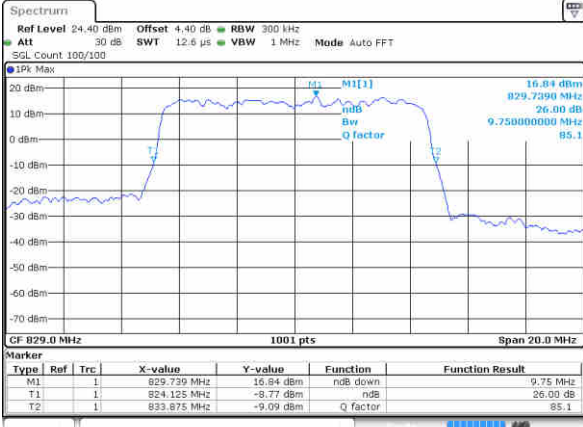

Date: 22 JUN 2017 20:25:25

Highest Channel / 5MHz / 16QAM

Date: 22 JUN 2017 20:25:49

LTE Band 26

Lowest Channel / 10MHz / QPSK

Date: 22 JUN 2017 20:42:22

Lowest Channel / 10MHz / 16QAM

Date: 22 JUN 2017 20:42:44