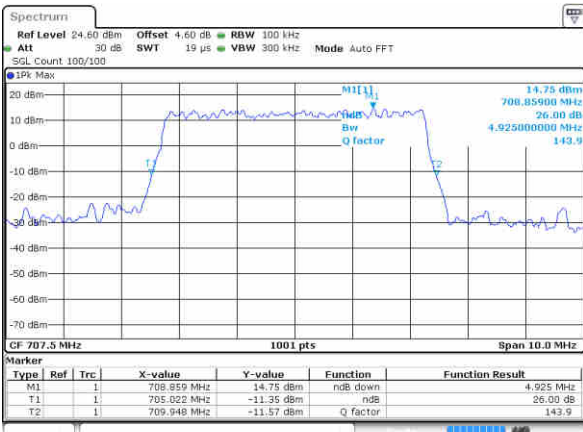

Highest Channel / 3MHz / 16QAM

Date: 16 JUN 2017 10:05:46

LTE Band 12

Lowest Channel / 5MHz / QPSK

Date: 16 JUN 2017 10:23:22

Lowest Channel / 5MHz / 16QAM

Date: 16 JUN 2017 10:23:11

Middle Channel / 5MHz / QPSK

Date: 16 JUN 2017 10:22:50

Middle Channel / 5MHz / 16QAM

Date: 16 JUN 2017 10:23:01

Highest Channel / 5MHz / QPSK

Date: 16 JUN 2017 10:22:39

Highest Channel / 5MHz / 16QAM

Date: 16 JUN 2017 10:22:29

LTE Band 12