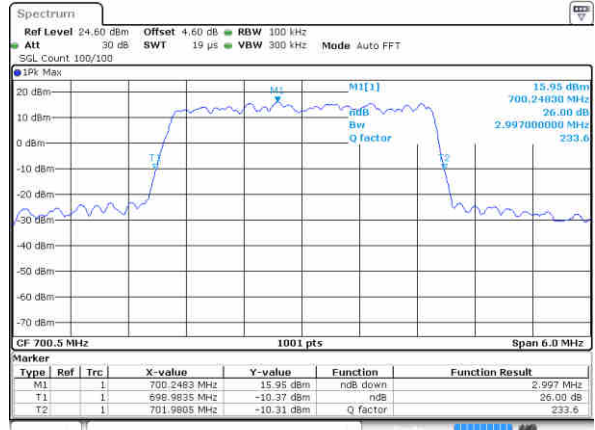

Lowest Channel / 3MHz / 16QAM

Date: 16 JUN 2017 10:06:29