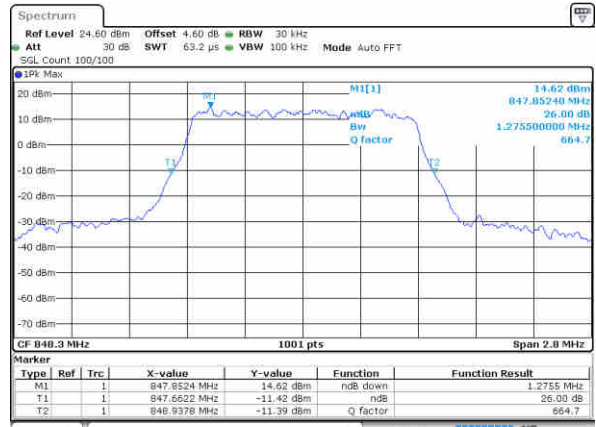

Middle Channel / 20MHz / 16QAM

Highest Channel / 20MHz / QPSK

Highest Channel / 20MHz / 16QAM

LTE Band 5

Lowest Channel / 1.4MHz / QPSK

Date: 15 JUN 2017 14:51:29

Lowest Channel / 1.4MHz / 16QAM

Date: 15 JUN 2017 14:51:18

Middle Channel / 1.4MHz / QPSK

Date: 15 JUN 2017 15:00:23

Middle Channel / 1.4MHz / 16QAM

Date: 15 JUN 2017 15:00:34

Highest Channel / 1.4MHz / QPSK

Date: 15 JUN 2017 15:02:56

Highest Channel / 1.4MHz / 16QAM

Date: 15 JUN 2017 15:03:07

LTE Band 5

Lowest Channel / 3MHz / QPSK

Date: 15 JUN 2017 15:12:01

Lowest Channel / 3MHz / 16QAM

Date: 15 JUN 2017 15:12:12

Middle Channel / 3MHz / QPSK

Date: 15 JUN 2017 15:21:05

Middle Channel / 3MHz / 16QAM

Date: 15 JUN 2017 15:21:16

Highest Channel / 3MHz / QPSK

Date: 15 JUN 2017 15:23:38

Highest Channel / 3MHz / 16QAM

Date: 15 JUN 2017 15:23:48

LTE Band 5

Lowest Channel / 5MHz / QPSK