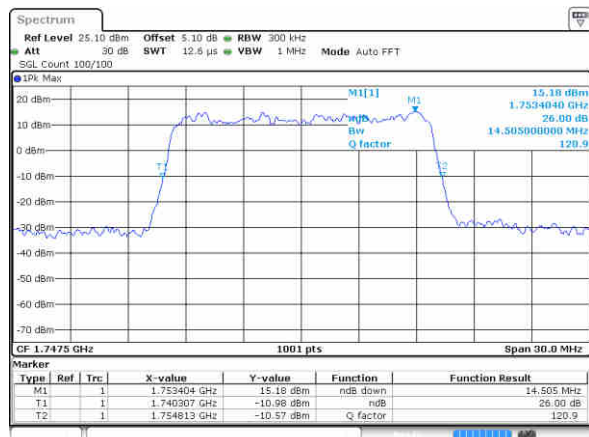

Middle Channel / 15MHz / QPSK

Middle Channel / 15MHz / 16QAM

Highest Channel / 15MHz / QPSK

Highest Channel / 15MHz / 16QAM

LTE Band 4

Lowest Channel / 20MHz / QPSK

Lowest Channel / 20MHz / 16QAM

Middle Channel / 20MHz / QPSK

Middle Channel / 20MHz / 16QAM

Highest Channel / 20MHz / QPSK

Highest Channel / 20MHz / 16QAM

LTE Band 5

Lowest Channel / 1.4MHz / QPSK

Date: 15 JUN 2017 14:51:29

Lowest Channel / 1.4MHz / 16QAM

Date: 15 JUN 2017 14:51:18