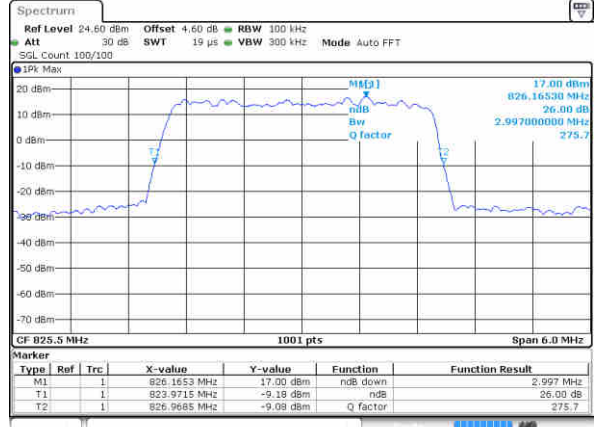

Date: 15 JUN 2017 15:03:07

LTE Band 5

Lowest Channel / 3MHz / QPSK

Date: 15 JUN 2017 15:12:01

Lowest Channel / 3MHz / 16QAM

Date: 15 JUN 2017 15:12:12

Middle Channel / 3MHz / QPSK

Date: 15 JUN 2017 15:21:05

Middle Channel / 3MHz / 16QAM

Date: 15 JUN 2017 15:21:16

Highest Channel / 3MHz / QPSK

Date: 15 JUN 2017 15:23:38

Highest Channel / 3MHz / 16QAM

Date: 15 JUN 2017 15:23:48

LTE Band 5

Lowest Channel / 5MHz / QPSK