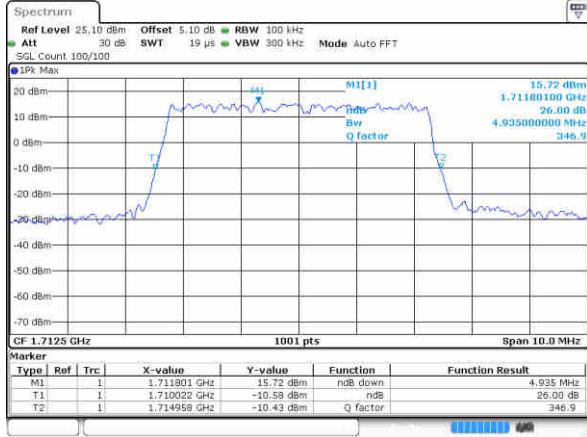

LTE Band 4

Lowest Channel / 3MHz / QPSK

Lowest Channel / 3MHz / 16QAM

Middle Channel / 3MHz / QPSK

Middle Channel / 3MHz / 16QAM

Highest Channel / 3MHz / QPSK

Highest Channel / 3MHz / 16QAM

LTE Band 4

Lowest Channel / 5MHz / QPSK

Lowest Channel / 5MHz / 16QAM

Middle Channel / 5MHz / QPSK

Middle Channel / 5MHz / 16QAM

Highest Channel / 5MHz / QPSK

Highest Channel / 5MHz / 16QAM

LTE Band 4

Lowest Channel / 10MHz / QPSK