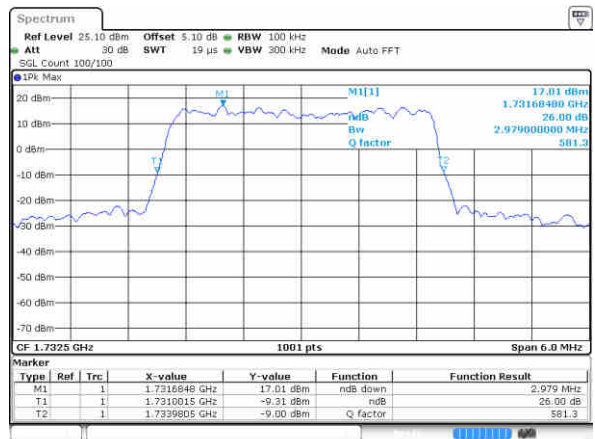

LTE Band 4

Lowest Channel / 3MHz / QPSK

Lowest Channel / 3MHz / 16QAM

Middle Channel / 3MHz / QPSK

Middle Channel / 3MHz / 16QAM

Highest Channel / 3MHz / QPSK

Highest Channel / 3MHz / 16QAM

LTE Band 4

Lowest Channel / 5MHz / QPSK

Lowest Channel / 5MHz / 16QAM

Middle Channel / 5MHz / QPSK

Middle Channel / 5MHz / 16QAM

Highest Channel / 5MHz / QPSK

Highest Channel / 5MHz / 16QAM

LTE Band 4

Lowest Channel / 10MHz / QPSK