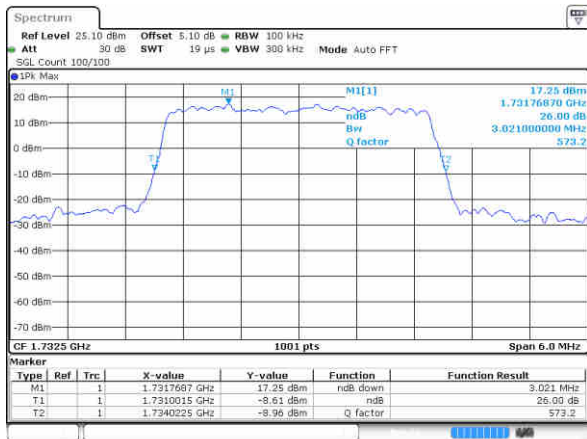

LTE Band 4

Lowest Channel / 3MHz / QPSK

Lowest Channel / 3MHz / 16QAM

Middle Channel / 3MHz / QPSK

Middle Channel / 3MHz / 16QAM

Highest Channel / 3MHz / QPSK

Highest Channel / 3MHz / 16QAM

LTE Band 4

Lowest Channel / 5MHz / QPSK

Lowest Channel / 5MHz / 16QAM

Middle Channel / 5MHz / QPSK

Middle Channel / 5MHz / 16QAM

Highest Channel / 5MHz / QPSK

Highest Channel / 5MHz / 16QAM

LTE Band 4

Lowest Channel / 10MHz / QPSK