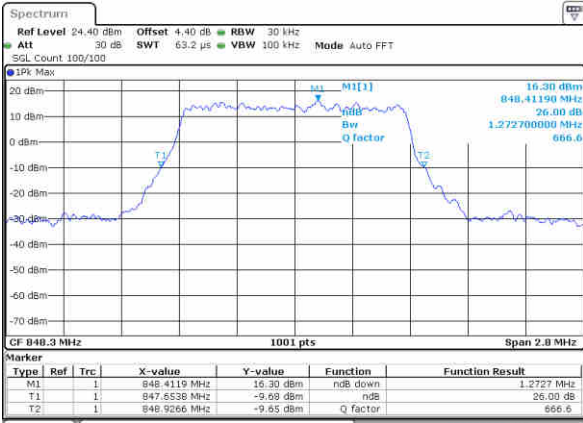

Highest Channel / 20MHz / QPSK

Date: 19 JUN 2017 20:53:18

Highest Channel / 20MHz / 16QAM

Date: 19 JUN 2017 20:53:43

LTE Band 26

Lowest Channel / 1.4MHz / QPSK

Date: 22 JUN 2017 19:30:58

Lowest Channel / 1.4MHz / 16QAM

Date: 22 JUN 2017 19:31:20

Middle Channel / 1.4MHz / QPSK

Date: 22 JUN 2017 19:32:08

Middle Channel / 1.4MHz / 16QAM

Date: 22 JUN 2017 19:31:45

Highest Channel / 1.4MHz / QPSK

Date: 22 JUN 2017 19:32:42

Highest Channel / 1.4MHz / 16QAM

Date: 22 JUN 2017 19:33:06

LTE Band 26

Lowest Channel / 3MHz / QPSK

Date: 22 JUN 2017 19:56:43

Lowest Channel / 3MHz / 16QAM

Date: 22 JUN 2017 19:57:05

Middle Channel / 3MHz / QPSK

Date: 22 JUN 2017 19:57:55

Middle Channel / 3MHz / 16QAM

Date: 22 JUN 2017 19:57:30

Highest Channel / 3MHz / QPSK

Date: 22 JUN 2017 19:58:30

Highest Channel / 3MHz / 16QAM

Date: 22 JUN 2017 19:59:05

LTE Band 26

Lowest Channel / 5MHz / QPSK