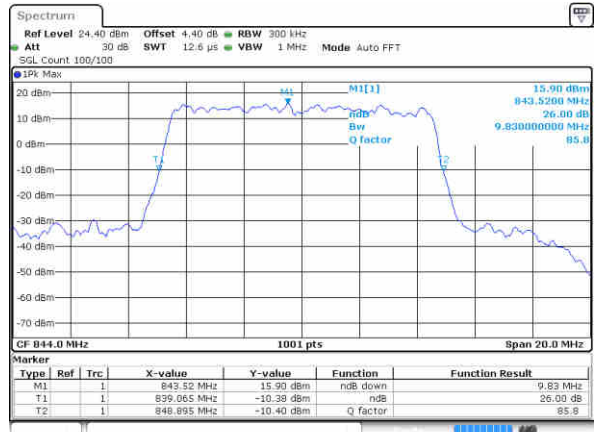

Date: 22 JUN 2017 20:25:25

Highest Channel / 5MHz / 16QAM

Date: 22 JUN 2017 20:25:49

LTE Band 26

Lowest Channel / 10MHz / QPSK

Date: 22 JUN 2017 20:42:22

Lowest Channel / 10MHz / 16QAM

Date: 22 JUN 2017 20:42:44

Middle Channel / 10MHz / QPSK

Date: 22 JUN 2017 20:43:45

Middle Channel / 10MHz / 16QAM

Date: 22 JUN 2017 20:43:10

Highest Channel / 10MHz / QPSK

Date: 22 JUN 2017 20:44:19

Highest Channel / 10MHz / 16QAM

Date: 22 JUN 2017 20:45:14

LTE Band 26

Lowest Channel / 15MHz / QPSK

Date: 22 JUN 2017 20:52:30

Lowest Channel / 15MHz / 16QAM

Date: 22 JUN 2017 20:52:53

Middle Channel / 15MHz / QPSK

Date: 22 JUN 2017 20:53:18

Middle Channel / 15MHz / 16QAM