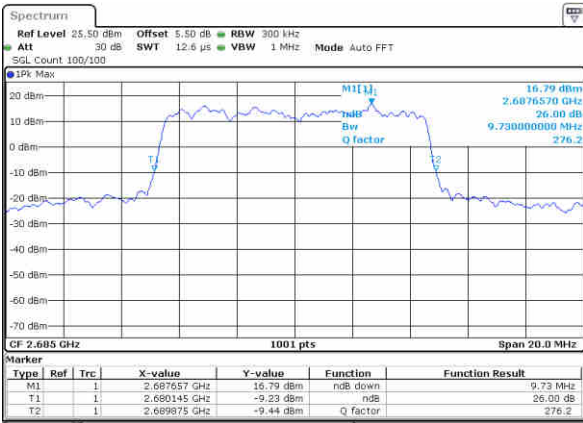

Date: 23 JUN 2017 16:58:00

Middle Channel / 5MHz / 16QAM

Date: 23 JUN 2017 16:58:40

Highest Channel / 5MHz / QPSK

Date: 23 JUN 2017 16:59:21

Highest Channel / 5MHz / 16QAM

Date: 23 JUN 2017 16:59:40

LTE Band 41

Lowest Channel / 10MHz / QPSK

Date: 23 JUN 2017 16:55:48

Lowest Channel / 10MHz / 16QAM

Date: 23 JUN 2017 16:55:28

Middle Channel / 10MHz / QPSK

Date: 23 JUN 2017 16:56:09

Middle Channel / 10MHz / 16QAM

Date: 23 JUN 2017 16:56:35

Highest Channel / 10MHz / QPSK

Date: 23 JUN 2017 16:57:32

Highest Channel / 10MHz / 16QAM

Date: 23 JUN 2017 16:56:55

LTE Band 41

Lowest Channel / 15MHz / QPSK

Date: 23 JUN 2017 16:53:21

Lowest Channel / 15MHz / 16QAM