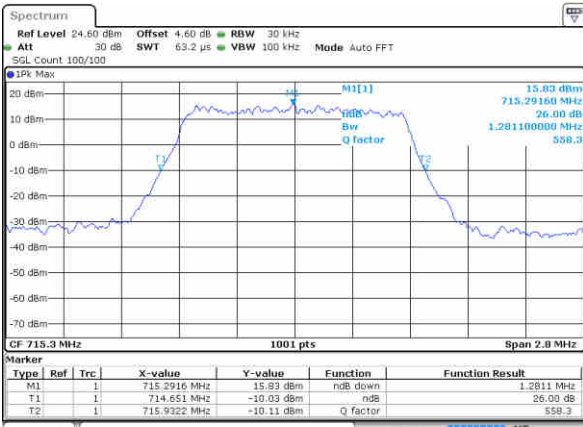

LTE Band 12

Lowest Channel / 1.4MHz / QPSK

Date: 16 JUN 2017 09:49:56

Lowest Channel / 1.4MHz / 16QAM

Date: 16 JUN 2017 09:49:45

Middle Channel / 1.4MHz / QPSK

Date: 16 JUN 2017 09:49:24

Middle Channel / 1.4MHz / 16QAM

Date: 16 JUN 2017 09:49:35

Highest Channel / 1.4MHz / QPSK

Date: 16 JUN 2017 09:49:14

Highest Channel / 1.4MHz / 16QAM

Date: 16 JUN 2017 09:49:03

LTE Band 12

Lowest Channel / 3MHz / QPSK

Date: 16 JUN 2017 10:06:39