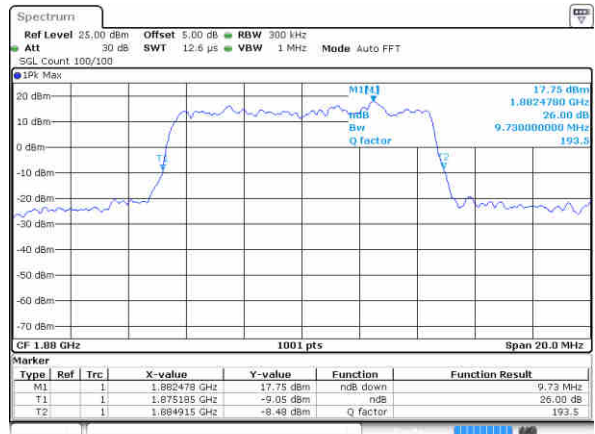

Date: 19 JUN 2017 19:56:10

Highest Channel / 5MHz / QPSK

Date: 19 JUN 2017 19:57:10

Highest Channel / 5MHz / 16QAM

Date: 19 JUN 2017 19:57:33

LTE Band 25

Lowest Channel / 10MHz / QPSK

Date: 19 JUN 2017 20:18:54

Lowest Channel / 10MHz / 16QAM

Date: 19 JUN 2017 20:19:17

Middle Channel / 10MHz / QPSK

Date: 19 JUN 2017 20:20:16

Middle Channel / 10MHz / 16QAM

Date: 19 JUN 2017 20:19:53

Highest Channel / 10MHz / QPSK

Date: 19 JUN 2017 20:21:34

Highest Channel / 10MHz / 16QAM

Date: 19 JUN 2017 20:21:57

LTE Band 25

Lowest Channel / 15MHz / QPSK

Date: 19 JUN 2017 20:34:12

Lowest Channel / 15MHz / 16QAM

Date: 19 JUN 2017 20:34:34

Middle Channel / 15MHz / QPSK