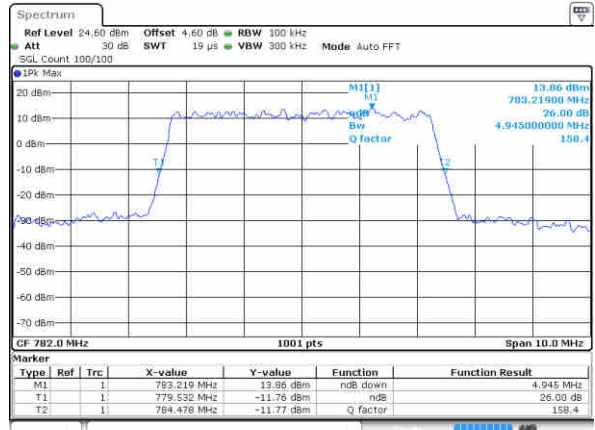

Middle Channel / 5MHz / 16QAM

Date: 16 JUN 2017 18:16:26