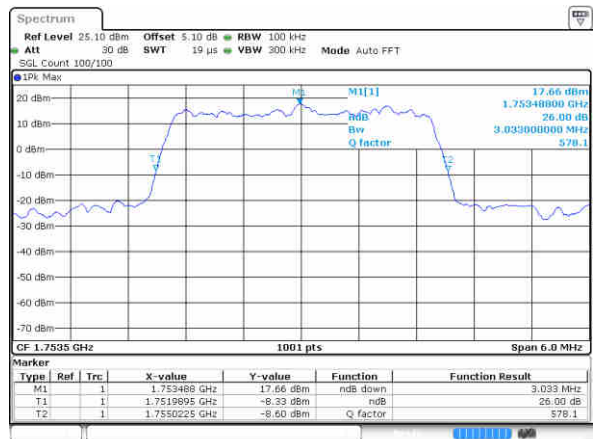

LTE Band 4

Lowest Channel / 3MHz / QPSK

Lowest Channel / 3MHz / 16QAM

Middle Channel / 3MHz / QPSK

Middle Channel / 3MHz / 16QAM

Highest Channel / 3MHz / QPSK

Highest Channel / 3MHz / 16QAM

LTE Band 4

Lowest Channel / 5MHz / QPSK

Lowest Channel / 5MHz / 16QAM

Middle Channel / 5MHz / QPSK

Middle Channel / 5MHz / 16QAM

Highest Channel / 5MHz / QPSK

Highest Channel / 5MHz / 16QAM

LTE Band 4

Lowest Channel / 10MHz / QPSK