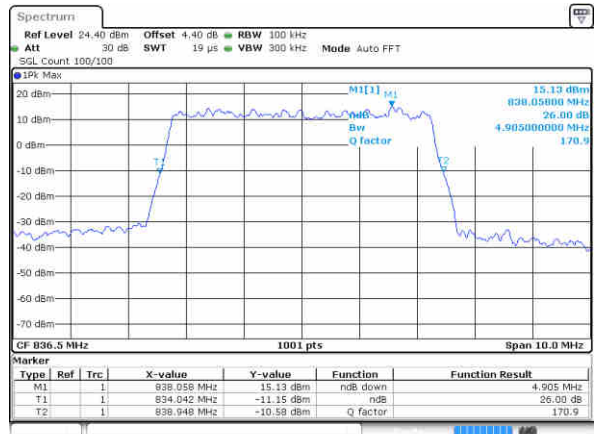

Middle Channel / 3MHz / 16QAM

Date: 22 JUN 2017 19:57:30

Highest Channel / 3MHz / QPSK

Date: 22 JUN 2017 19:58:30

Highest Channel / 3MHz / 16QAM

Date: 22 JUN 2017 19:59:05

LTE Band 26

Lowest Channel / 5MHz / QPSK

Date: 22 JUN 2017 20:18:42

Lowest Channel / 5MHz / 16QAM

Date: 22 JUN 2017 20:19:06

Middle Channel / 5MHz / QPSK

Date: 22 JUN 2017 20:19:32

Middle Channel / 5MHz / 16QAM

Date: 22 JUN 2017 20:19:52

Highest Channel / 5MHz / QPSK

Date: 22 JUN 2017 20:25:25

Highest Channel / 5MHz / 16QAM

Date: 22 JUN 2017 20:25:49

LTE Band 26

Lowest Channel / 10MHz / QPSK

Date: 22 JUN 2017 20:42:22

Lowest Channel / 10MHz / 16QAM

Date: 22 JUN 2017 20:42:44