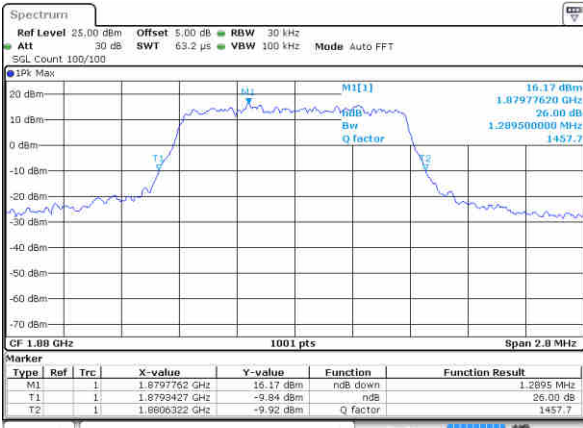

Date: 16 JUN 2017 18:18:47

LTE Band 13

Middle Channel / 10MHz / QPSK

Date: 16 JUN 2017 18:29:52

Middle Channel / 10MHz / 16QAM

Date: 16 JUN 2017 18:29:41

LTE Band 25

Lowest Channel / 1.4MHz / QPSK

Date: 19 JUN 2017 19:30:36

Lowest Channel / 1.4MHz / 16QAM

Date: 19 JUN 2017 19:30:58

Middle Channel / 1.4MHz / QPSK

Date: 19 JUN 2017 19:31:48

Middle Channel / 1.4MHz / 16QAM

Date: 19 JUN 2017 19:31:22

Highest Channel / 1.4MHz / QPSK