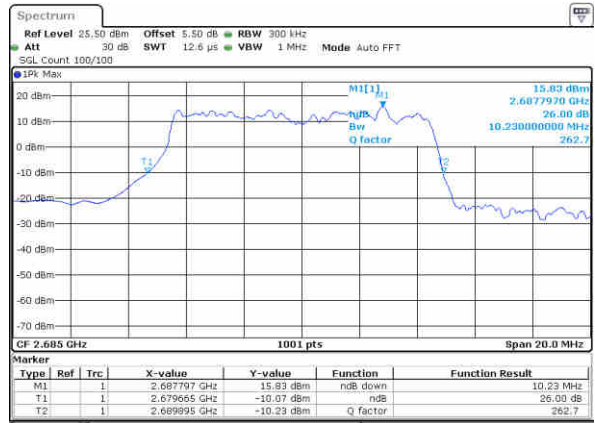

Date: 23 JUN 2017 16:58:00

Middle Channel / 5MHz / 16QAM

Date: 23 JUN 2017 16:58:40

Highest Channel / 5MHz / QPSK

Date: 23 JUN 2017 16:59:21

Highest Channel / 5MHz / 16QAM

Date: 23 JUN 2017 16:59:40

LTE Band 41

Lowest Channel / 10MHz / QPSK

Date: 23 JUN 2017 16:55:48

Lowest Channel / 10MHz / 16QAM

Date: 23 JUN 2017 16:55:28

Middle Channel / 10MHz / QPSK

Date: 23 JUN 2017 16:56:09

Middle Channel / 10MHz / 16QAM

Date: 23 JUN 2017 16:56:35

Highest Channel / 10MHz / QPSK

Date: 23 JUN 2017 16:57:32

Highest Channel / 10MHz / 16QAM

Date: 23 JUN 2017 16:56:55

LTE Band 41

Lowest Channel / 15MHz / QPSK

Date: 23 JUN 2017 16:53:21

Lowest Channel / 15MHz / 16QAM