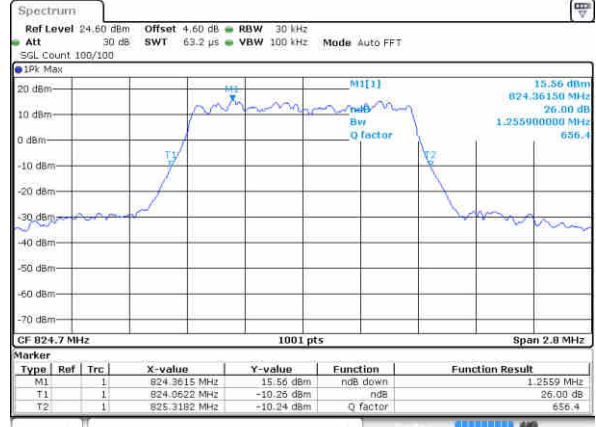

Middle Channel / 15MHz / QPSK

Middle Channel / 15MHz / 16QAM

Highest Channel / 15MHz / QPSK

Highest Channel / 15MHz / 16QAM

LTE Band 4

Lowest Channel / 20MHz / QPSK

Lowest Channel / 20MHz / 16QAM

Middle Channel / 20MHz / QPSK

Middle Channel / 20MHz / 16QAM

Highest Channel / 20MHz / QPSK

Highest Channel / 20MHz / 16QAM

LTE Band 5

Lowest Channel / 1.4MHz / QPSK

Date: 15 JUN 2017 14:51:29

Lowest Channel / 1.4MHz / 16QAM

Date: 15 JUN 2017 14:51:18