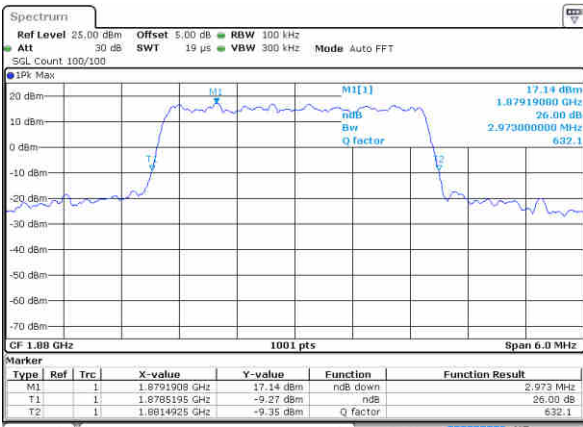

Middle Channel / 3MHz / QPSK

Date: 19 JUN 2017 19:40:27