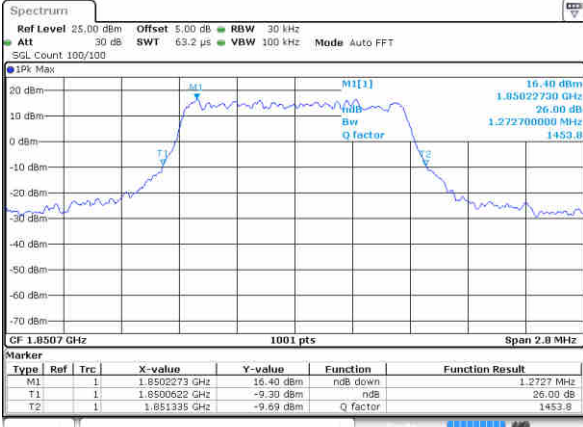

Date: 16 JUN 2017 18:18:47

LTE Band 13

Middle Channel / 10MHz / QPSK

Date: 16 JUN 2017 18:29:52

Middle Channel / 10MHz / 16QAM

Date: 16 JUN 2017 18:29:41

LTE Band 25

Lowest Channel / 1.4MHz / QPSK

Date: 19 JUN 2017 19:30:36

Lowest Channel / 1.4MHz / 16QAM

Date: 19 JUN 2017 19:30:58

Middle Channel / 1.4MHz / QPSK

Date: 19 JUN 2017 19:31:48

Middle Channel / 1.4MHz / 16QAM

Date: 19 JUN 2017 19:31:22

Highest Channel / 1.4MHz / QPSK