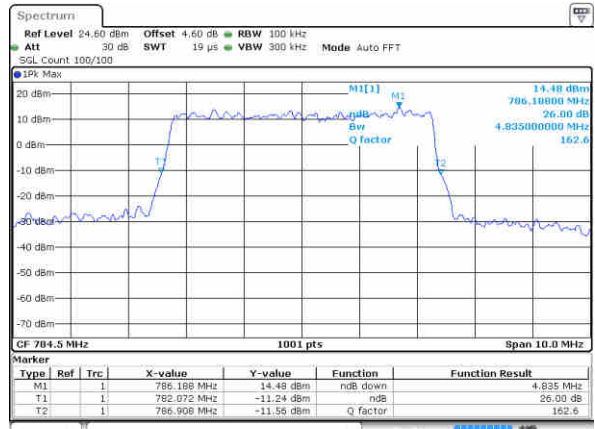

Date: 16 JUN 2017 18:07:21

Middle Channel / 5MHz / QPSK

Date: 16 JUN 2017 18:16:15

Middle Channel / 5MHz / 16QAM

Date: 16 JUN 2017 18:16:26

Highest Channel / 5MHz / QPSK

Date: 16 JUN 2017 18:18:58

Highest Channel / 5MHz / 16QAM