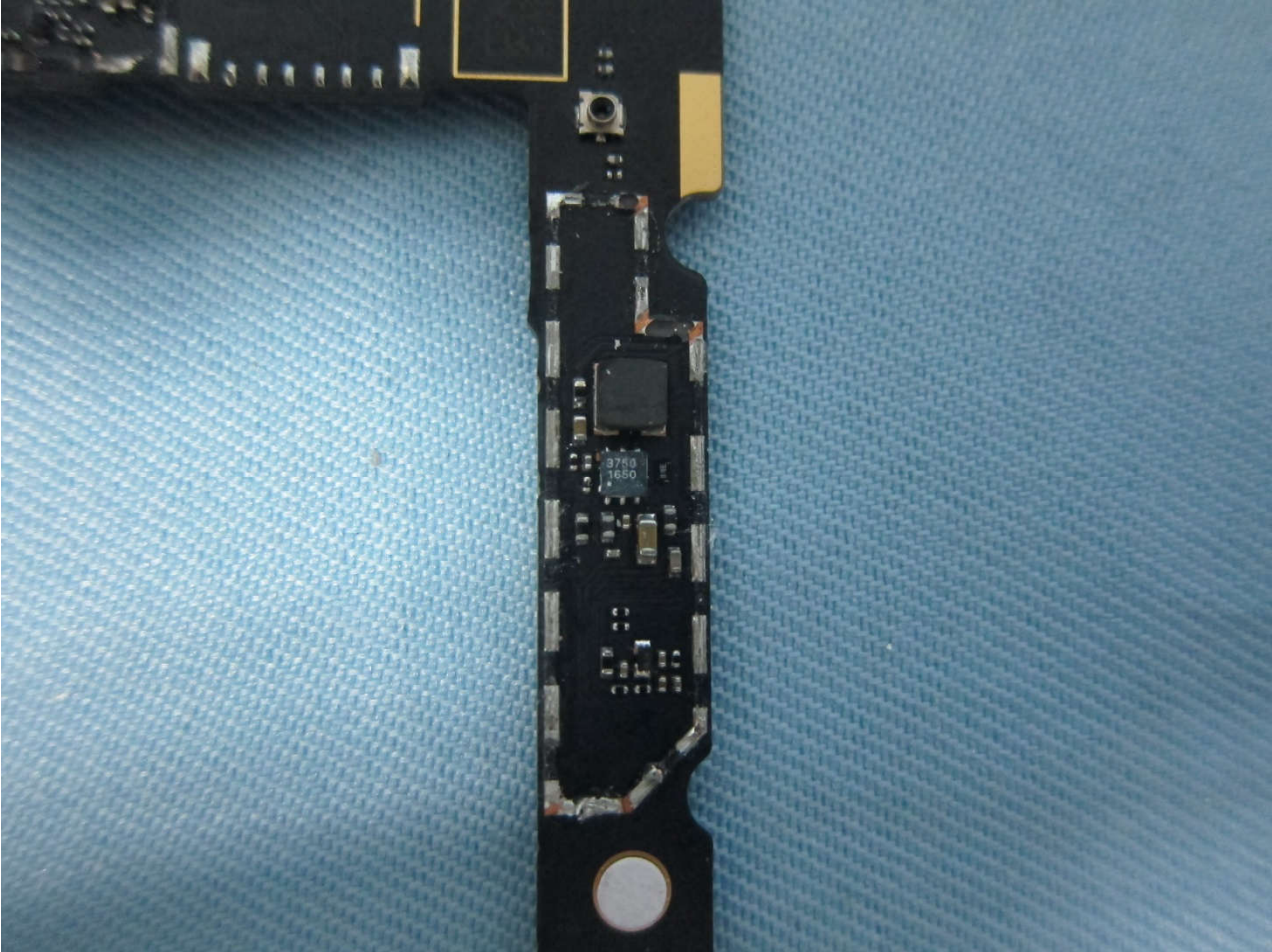

Brand Name: ZTE / Model Name: N818S

Brand Name: ZTE / Model Name: N818S

Brand Name: ZTE / Model Name: N818S

Brand Name: ZTE / Model Name: N818S

Brand Name: ZTE / Model Name: N818S

Brand Name: ZTE / Model Name: N818S

Brand Name: ZTE / Model Name: N818S

Brand Name: ZTE / Model Name: N818S

Brand Name: ZTE / Model Name: N818S

Brand Name: ZTE / Model Name: N818S

Brand Name: ZTE / Model Name: N818S

Bluetooth & WLAN Antenna <Tx / Rx>