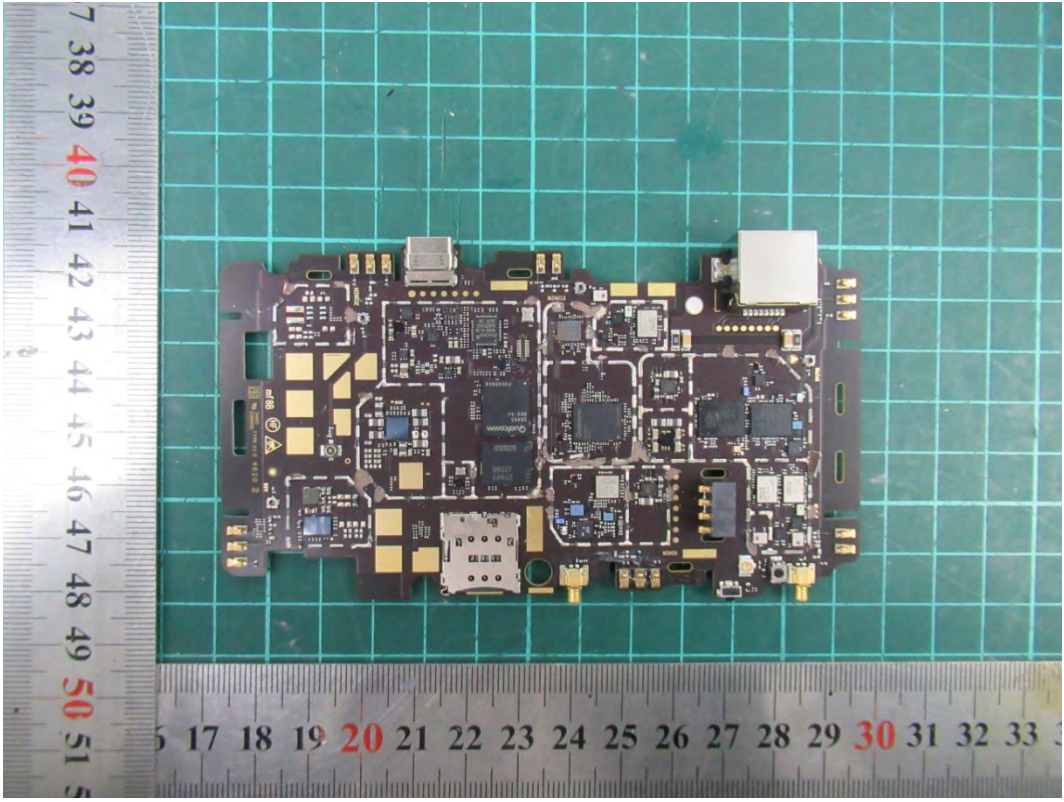

Internal photo

Antenna 0:	LTE 7/38
Antenna 1	Wi-Fi 2.4G/ Wi-Fi 5G
Antenna 2	Wi-Fi 2.4G/ Wi-Fi 5G