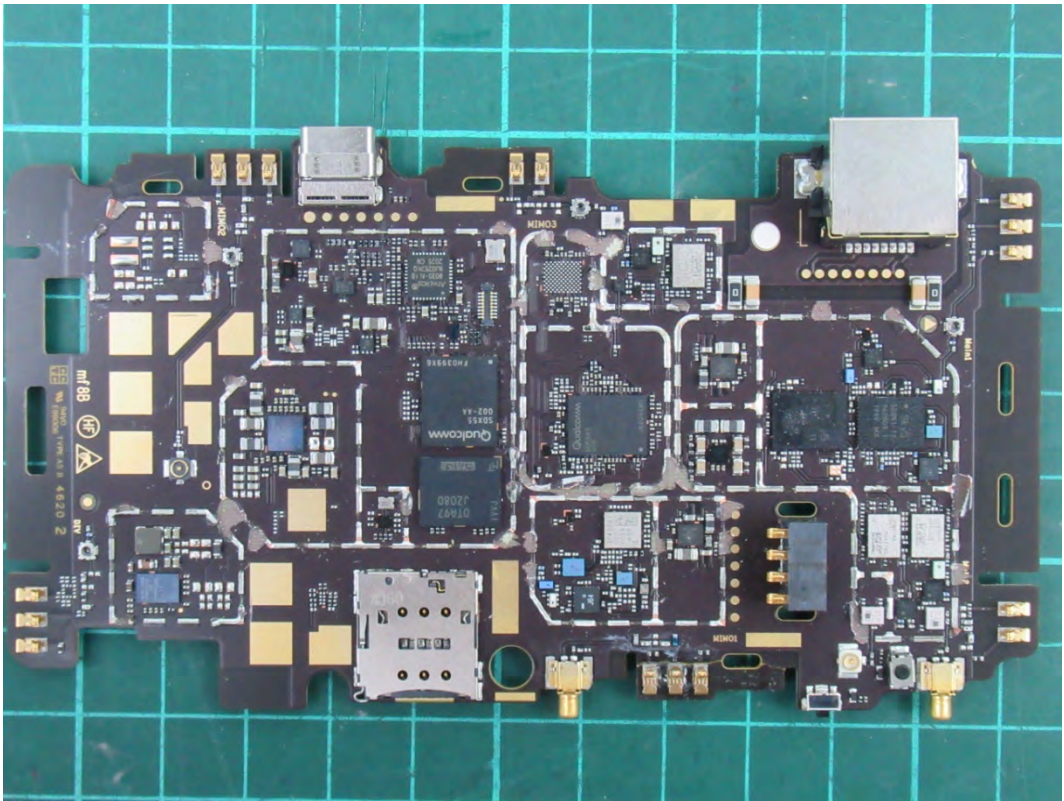

Internal photo

Antenna 0:	LTE 7/38
Antenna 1	Wi-Fi 2.4G/ Wi-Fi 5G
Antenna 2	Wi-Fi 2.4G/ Wi-Fi 5G