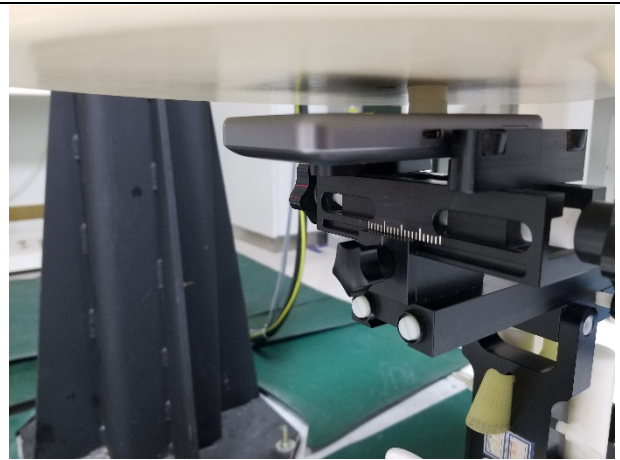

## SAR TEST SETUP

FLAT Section, Back

FLATSection,Front

FLAT Section, Top

FLAT Section, Bottom

FLATSection, Left

FLAT Section, Right

10mm Spacer

The thickness of EUT:15mm

---