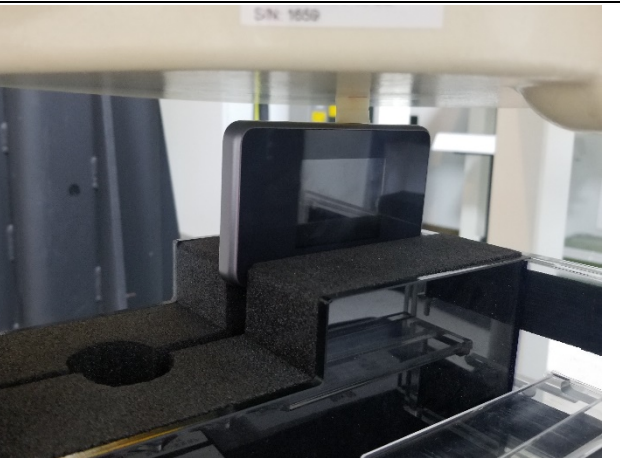

## SAR TEST SETUP

FLAT Section, Back

FLATSection,Front

FLAT Section, Top

FLAT Section, Bottom

FLATSection, Left

FLAT Section, Right

10mm Spacer

The thickness of EUT:15mm

---