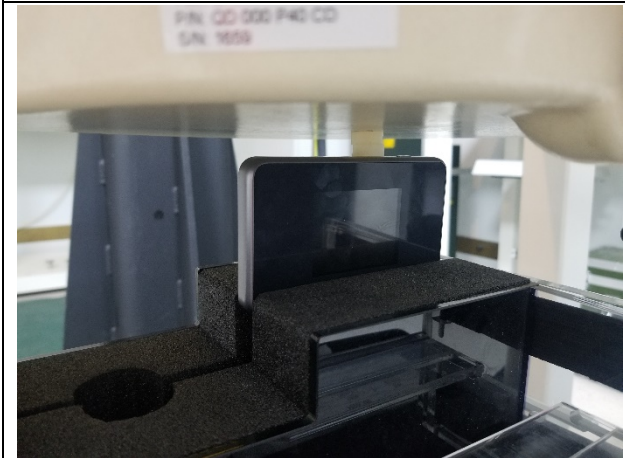

## SAR TEST SETUP

FLAT Section, Back

FLATSection,Front

FLAT Section, Top

FLAT Section, Bottom

FLATSection, Left

FLAT Section, Right

10mm Spacer

The thickness of EUT:15mm

---