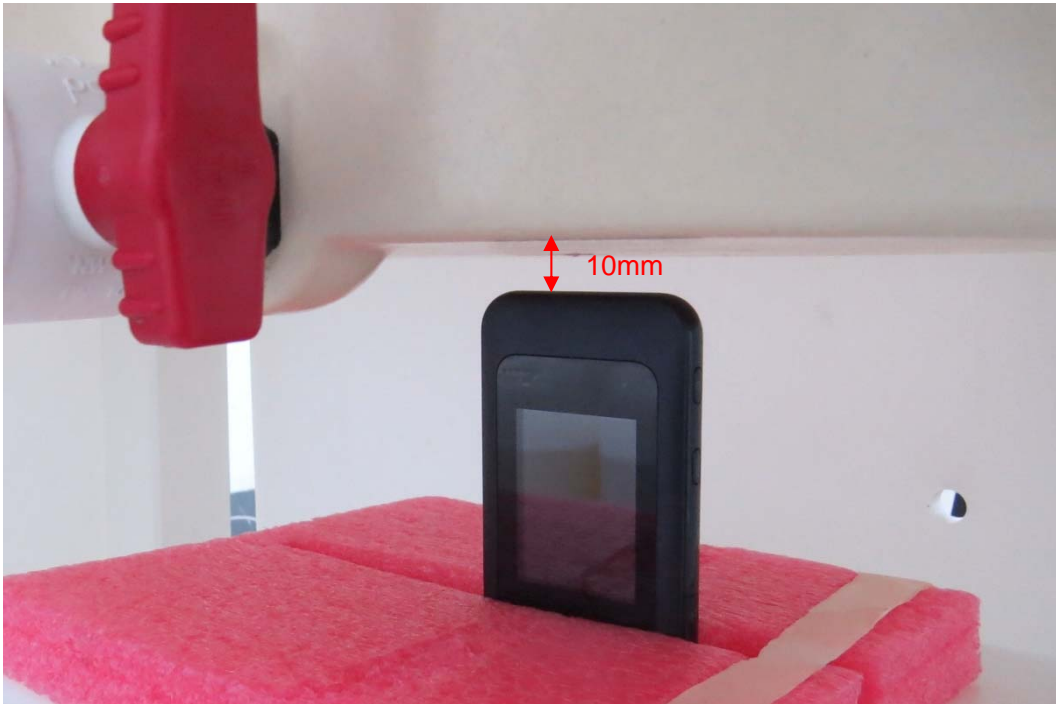

ANNEX A: Test Setup

Picture 1: Back Side, the distance from handset to the bottom of the Phantom is 10mm

Picture 2: Front Side, the distance from handset to the bottom of the Phantom is 10mm

Picture 3: Left Side, the distance from handset to the bottom of the Phantom is 10mm

Picture 4: Right Side, the distance from handset to the bottom of the Phantom is 10mm

Picture 5: Top Side, the distance from handset to the bottom of the Phantom is 10mm

Picture 6: Bottom Side, the distance from handset to the bottom of the Phantom is 10mm