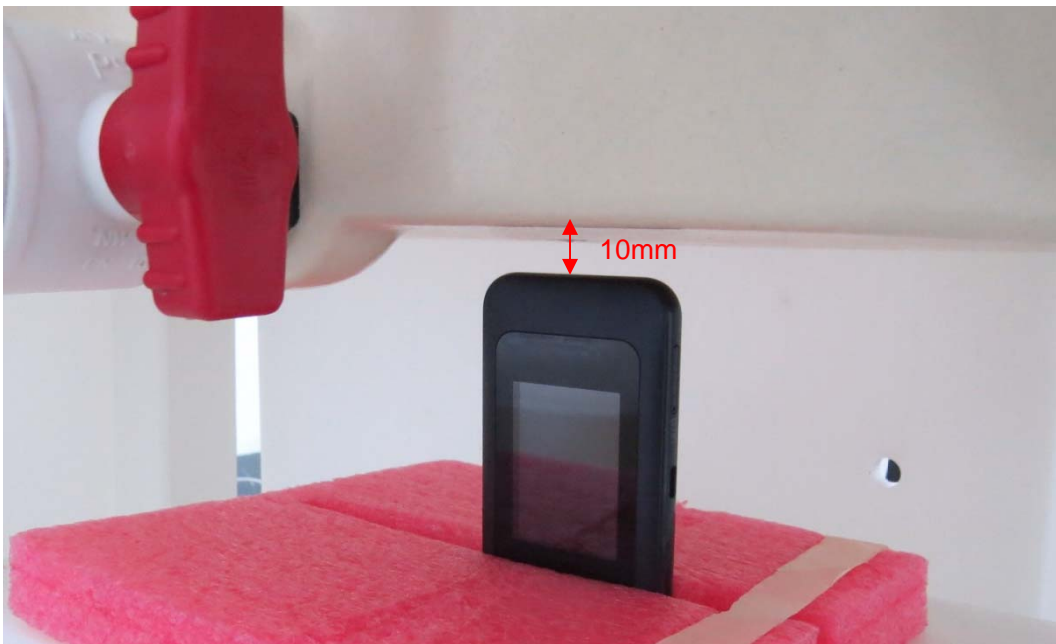

ANNEX A: Test Setup

Picture 1: Back Side, the distance from handset to the bottom of the Phantom is 10mm

Picture 2: Front Side, the distance from handset to the bottom of the Phantom is 10mm

Picture 3: Left Side, the distance from handset to the bottom of the Phantom is 10mm

Picture 4: Right Side, the distance from handset to the bottom of the Phantom is 10mm

Picture 5: Top Side, the distance from handset to the bottom of the Phantom is 10mm

Picture 6: Bottom Side, the distance from handset to the bottom of the Phantom is 10mm