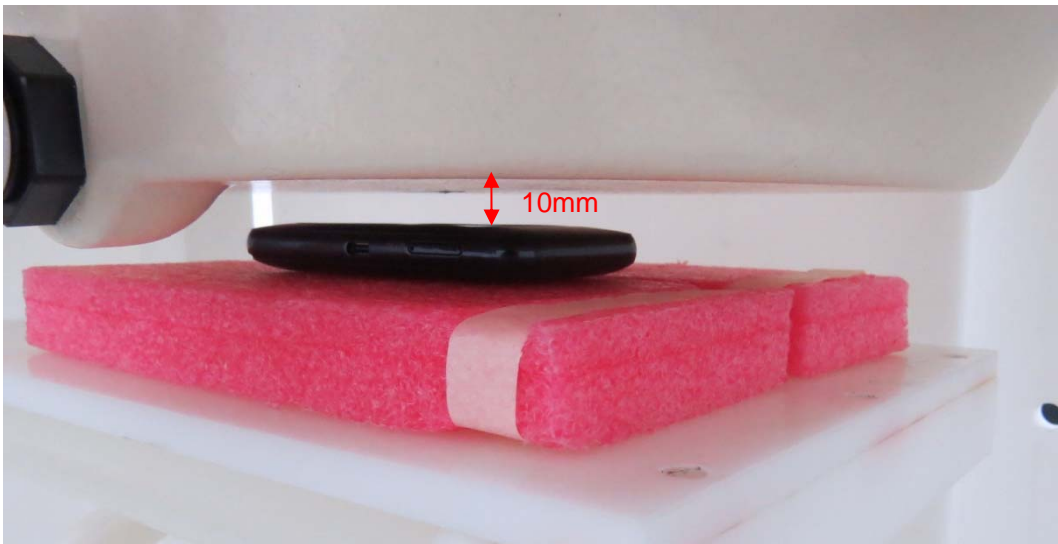

ANNEX A: Test Setup

Picture 1: Back Side, the distance from handset to the bottom of the Phantom is 10mm

Picture 2: Front Side, the distance from handset to the bottom of the Phantom is 10mm

Picture 3: Left Side, the distance from handset to the bottom of the Phantom is 10mm

Picture 4: Right Side, the distance from handset to the bottom of the Phantom is 10mm

Picture 5: Top Side, the distance from handset to the bottom of the Phantom is 10mm

Picture 6: Bottom Side, the distance from handset to the bottom of the Phantom is 10mm