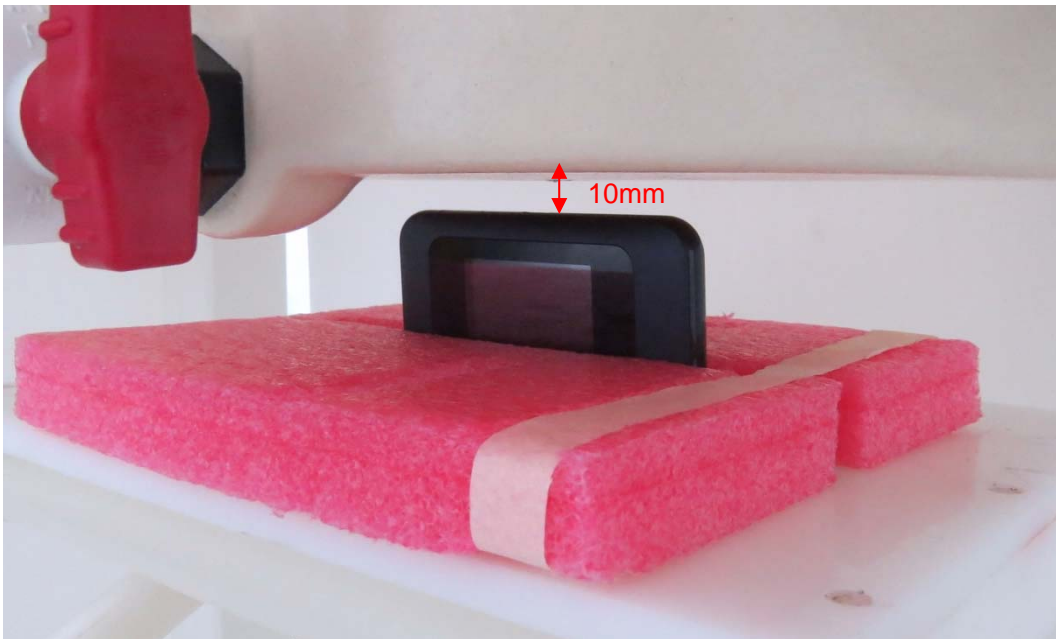

ANNEX A: Test Setup

Picture 1: Back Side, the distance from handset to the bottom of the Phantom is 10mm

Picture 2: Front Side, the distance from handset to the bottom of the Phantom is 10mm

Picture 3: Left Side, the distance from handset to the bottom of the Phantom is 10mm

Picture 4: Right Side, the distance from handset to the bottom of the Phantom is 10mm

Picture 5: Top Side, the distance from handset to the bottom of the Phantom is 10mm

Picture 6: Bottom Side, the distance from handset to the bottom of the Phantom is 10mm