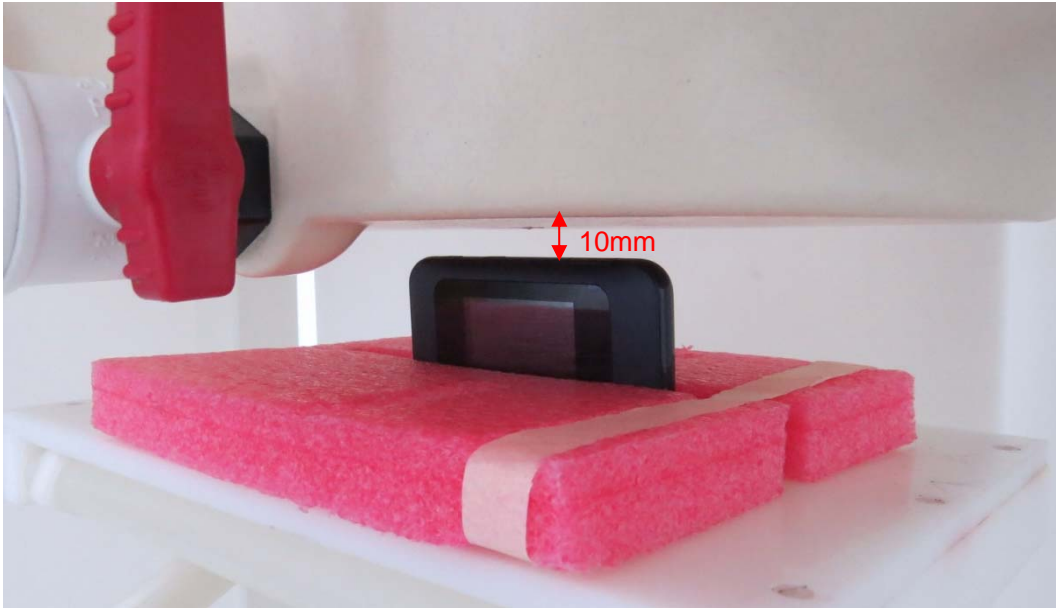

ANNEX A: Test Setup

Picture 1: Back Side, the distance from handset to the bottom of the Phantom is 10mm

Picture 2: Front Side, the distance from handset to the bottom of the Phantom is 10mm

Picture 3: Left Side, the distance from handset to the bottom of the Phantom is 10mm

Picture 4: Right Side, the distance from handset to the bottom of the Phantom is 10mm

Picture 5: Top Side, the distance from handset to the bottom of the Phantom is 10mm

Picture 6: Bottom Side, the distance from handset to the bottom of the Phantom is 10mm