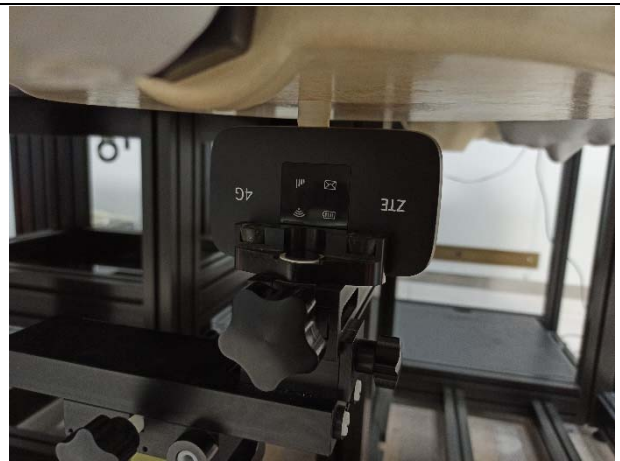

SAR TEST SETUP

FLAT Section, Back

FLAT Section, Front

FLAT Section, Top

FLAT Section, Bottom

FLAT Section, Left

FLAT Section, Right

10mm Spacer

The thickness of EUT:16 mm
