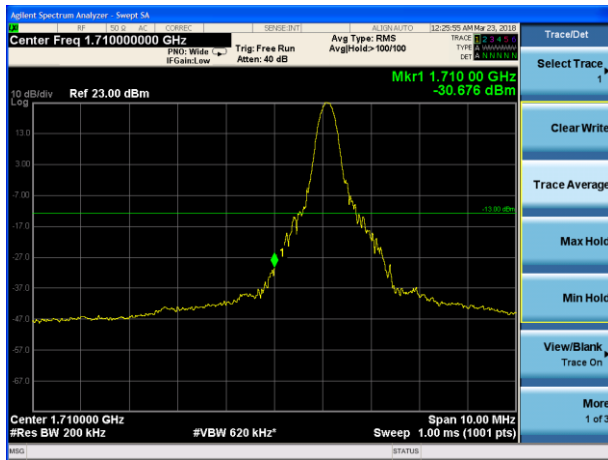

LTE Band 4 QPSK 15MHz CH-Low, 100%RB

LTE Band 4 QPSK 15MHz CH-High, 100%RB

LTE Band 4 QPSK 20MHz CH-Low, 1 RB

LTE Band 4 QPSK 20MHz CH-High, 1 RB

LTE Band 4 QPSK 20MHz CH-Low, 100%RB

LTE Band 4 QPSK 20MHz CH-High, 100%RB

LTE Band 4 16QAM 1.4MHz CH-Low, 1 RB

LTE Band 4 16QAM 1.4MHz CH-High, 1 RB

LTE Band 4 16QAM 1.4MHz CH-Low, 100%RB

LTE Band 4 16QAM 1.4MHz CH-High, 100%RB

LTE Band 4 16QAM 3MHz CH-Low, 1 RB

LTE Band 4 16QAM 3MHz CH-High, 1 RB

LTE Band 4 16QAM 3MHz CH-Low, 100%RB

LTE Band 4 16QAM 3MHz CH-High, 100%RB

LTE Band 4 16QAM 5MHz CH-Low, 1 RB

LTE Band 4 16QAM 5MHz CH-High, 1 RB

LTE Band 4 16QAM 5MHz CH-Low, 100%RB

LTE Band 4 16QAM 5MHz CH-High, 100%RB