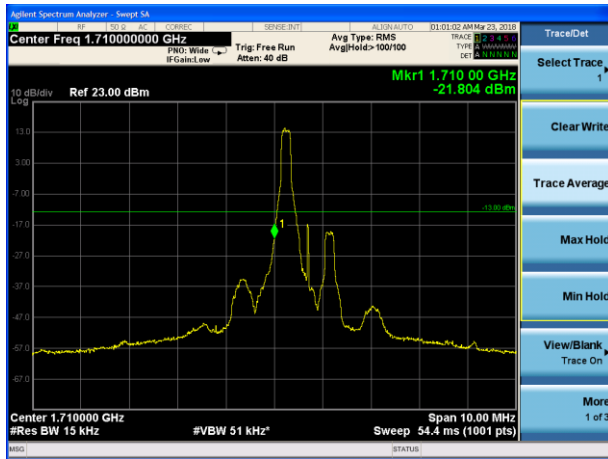

LTE Band 12 16QAM 5MHz CH-Low, 1 RB

LTE Band 12 16QAM 5MHz CH-High, 1 RB

LTE Band 12 16QAM 5MHz CH-Low, 100%RB

LTE Band 12 16QAM 5MHz CH-High, 100%RB

LTE Band 12 16QAM 10MHz CH-Low, 1 RB

LTE Band 12 16QAM 10MHz CH-High, 1 RB

LTE Band 12 16QAM 10MHz CH-Low, 100%RB

LTE Band 12 16QAM 10MHz CH-High, 100%RB

LTE Band 66 QPSK 1.4MHz CH-Low, 1 RB

LTE Band 66 QPSK 1.4MHz CH-High, 1 RB

LTE Band 66 QPSK 1.4MHz CH-Low, 100%RB

LTE Band 66 QPSK 1.4MHz CH-High, 100%RB