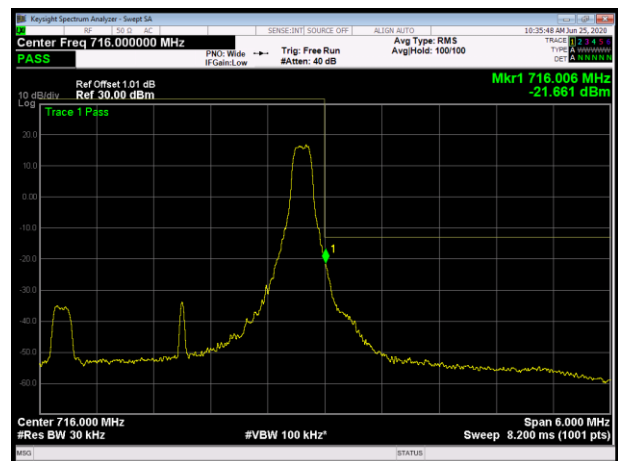

LTE Band 12 QPSK 1.4MHz CH-Low, 1 RB

LTE Band 12 QPSK 1.4MHz CH-High, 1 RB

LTE Band 12 QPSK 1.4MHz CH-Low, 100%RB

LTE Band 12 QPSK 1.4MHz CH-High, 100%RB

LTE Band 12 QPSK 3MHz CH-Low, 1 RB

LTE Band 12 QPSK 3MHz CH-High, 1 RB

LTE Band 12 QPSK 3MHz CH-Low, 100%RB

LTE Band 12 QPSK 3MHz CH-High, 100%RB

LTE Band 12 QPSK 5MHz CH-Low, 1 RB

LTE Band 12 QPSK 5MHz CH-High, 1 RB

LTE Band 12 QPSK 5MHz CH-Low, 100%RB

LTE Band 12 QPSK 5MHz CH-High, 100%RB