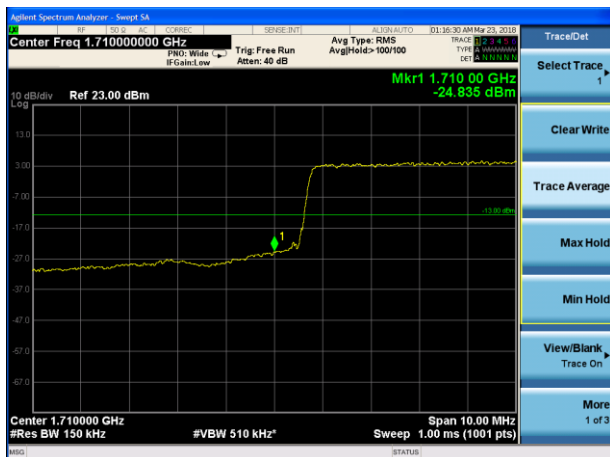

LTE Band 66 QPSK 5MHz CH-Low, 100%RB

LTE Band 66 QPSK 5MHz CH-High, 100%RB

LTE Band 66 QPSK 10MHz CH-Low, 1 RB

LTE Band 66 QPSK 10MHz CH-High, 1 RB

LTE Band 66 QPSK 10MHz CH-Low, 100%RB

LTE Band 66 QPSK 10MHz CH-High, 100%RB

LTE Band 66 QPSK 15MHz CH-Low, 1 RB

LTE Band 66 QPSK 15MHz CH-High, 1 RB

LTE Band 66 QPSK 15MHz CH-Low, 100%RB

LTE Band 66 QPSK 15MHz CH-High, 100%RB

LTE Band 66 QPSK 20MHz CH-Low, 1 RB

LTE Band 66 QPSK 20MHz CH-High, 1 RB