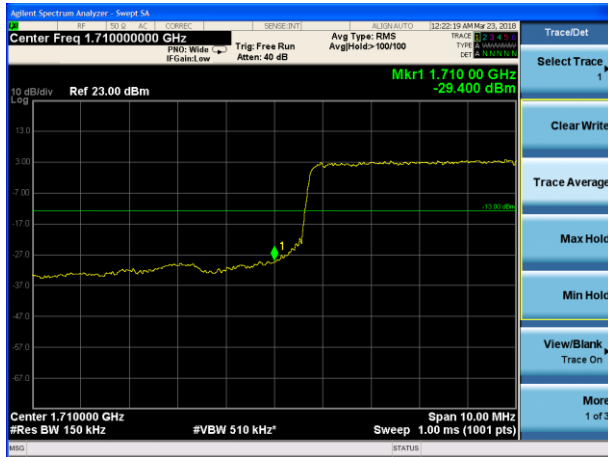

LTE Band 4 16QAM 3MHz CH-Low, 100%RB

LTE Band 4 16QAM 3MHz CH-High, 100%RB

LTE Band 4 16QAM 5MHz CH-Low, 1 RB

LTE Band 4 16QAM 5MHz CH-High, 1 RB

LTE Band 4 16QAM 5MHz CH-Low, 100%RB

LTE Band 4 16QAM 5MHz CH-High, 100%RB

LTE Band 4 16QAM 10MHz CH-Low, 1 RB

LTE Band 4 16QAM 10MHz CH-High, 1 RB

LTE Band 4 16QAM 10MHz CH-Low, 100%RB

LTE Band 4 16QAM 10MHz CH-High, 100%RB

LTE Band 4 16QAM 15MHz CH-Low, 1 RB

LTE Band 4 16QAM 15MHz CH-High, 1 RB

LTE Band 4 16QAM 15MHz CH-Low, 100%RB

LTE Band 4 16QAM 15MHz CH-High, 100%RB

LTE Band 4 16QAM 20MHz CH-Low, 1 RB

LTE Band 4 16QAM 20MHz CH-High, 1 RB

LTE Band 4 16QAM 20MHz CH-Low, 100%RB

LTE Band 4 16QAM 20MHz CH-High, 100%RB