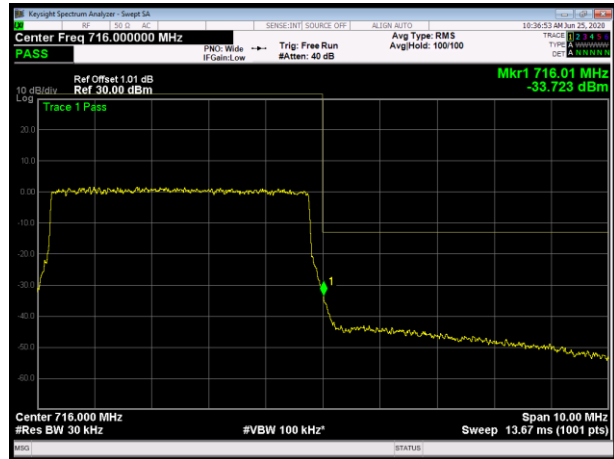

LTE Band 12 16QAM 5MHz CH-Low, 1 RB

LTE Band 12 16QAM 5MHz CH-High, 1 RB

LTE Band 12 16QAM 5MHz CH-Low, 100%RB

LTE Band 12 16QAM 5MHz CH-High, 100%RB

LTE Band 12 16QAM 10MHz CH-Low, 1 RB

LTE Band 12 16QAM 10MHz CH-High, 1 RB