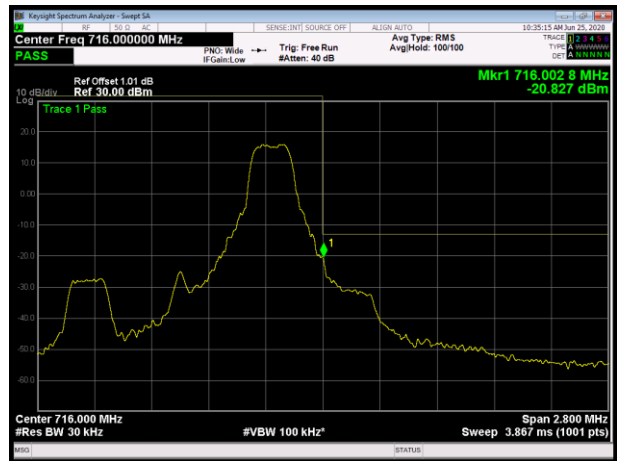

LTE Band 12 QPSK 10MHz CH-Low, 1 RB

LTE Band 12 QPSK 10MHz CH-High, 1 RB

LTE Band 12 QPSK 10MHz CH-Low, 100%RB

LTE Band 12 QPSK 10MHz CH-High, 100%RB

LTE Band 12 16QAM 1.4MHz CH-Low, 1 RB

LTE Band 12 16QAM 1.4MHz CH-High, 1 RB

LTE Band 12 16QAM 1.4MHz CH-Low, 100%RB

LTE Band 12 16QAM 1.4MHz CH-High, 100%RB

LTE Band 12 16QAM 3MHz CH-Low, 1 RB

LTE Band 12 16QAM 3MHz CH-High, 1 RB

LTE Band 12 16QAM 3MHz CH-Low, 100%RB

LTE Band 12 16QAM 3MHz CH-High, 100%RB