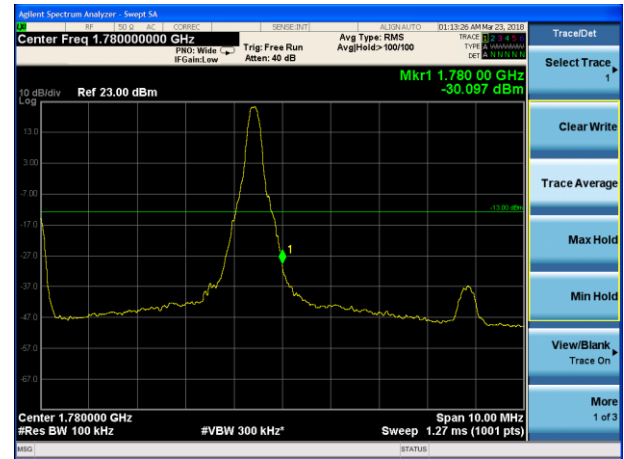

LTE Band 66 QPSK 5MHz CH-Low, 100%RB

LTE Band 66 QPSK 5MHz CH-High, 100%RB

LTE Band 66 QPSK 10MHz CH-Low, 1 RB

LTE Band 66 QPSK 10MHz CH-High, 1 RB

LTE Band 66 QPSK 10MHz CH-Low, 100%RB

LTE Band 66 QPSK 10MHz CH-High, 100%RB

LTE Band 66 QPSK 15MHz CH-Low, 1 RB

LTE Band 66 QPSK 15MHz CH-High, 1 RB

LTE Band 66 QPSK 15MHz CH-Low, 100%RB

LTE Band 66 QPSK 15MHz CH-High, 100%RB

LTE Band 66 QPSK 20MHz CH-Low, 1 RB

LTE Band 66 QPSK 20MHz CH-High, 1 RB