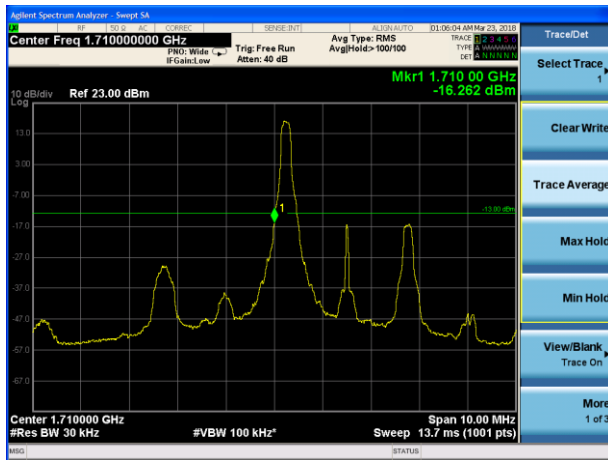

LTE Band 66 QPSK 3MHz CH-Low, 1 RB