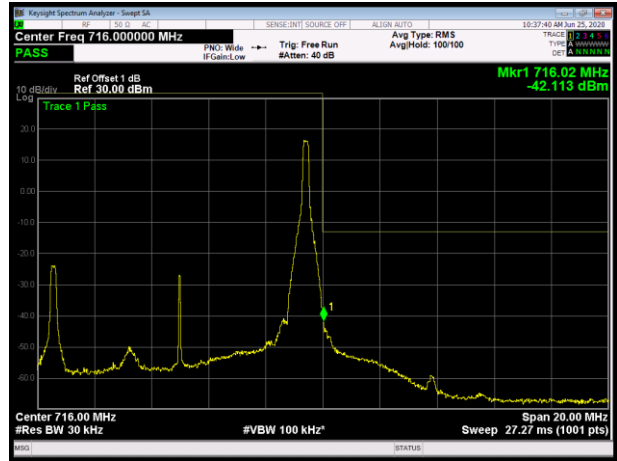

LTE Band 12 QPSK 3MHz CH-Low, 100%RB

LTE Band 12 QPSK 3MHz CH-High, 100%RB

LTE Band 12 QPSK 5MHz CH-Low, 1 RB

LTE Band 12 QPSK 5MHz CH-High, 1 RB

LTE Band 12 QPSK 5MHz CH-Low, 100%RB

LTE Band 12 QPSK 5MHz CH-High, 100%RB

LTE Band 12 QPSK 10MHz CH-Low, 1 RB

LTE Band 12 QPSK 10MHz CH-High, 1 RB

LTE Band 12 QPSK 10MHz CH-Low, 100%RB

LTE Band 12 QPSK 10MHz CH-High, 100%RB

LTE Band 12 16QAM 1.4MHz CH-Low, 1 RB

LTE Band 12 16QAM 1.4MHz CH-High, 1 RB