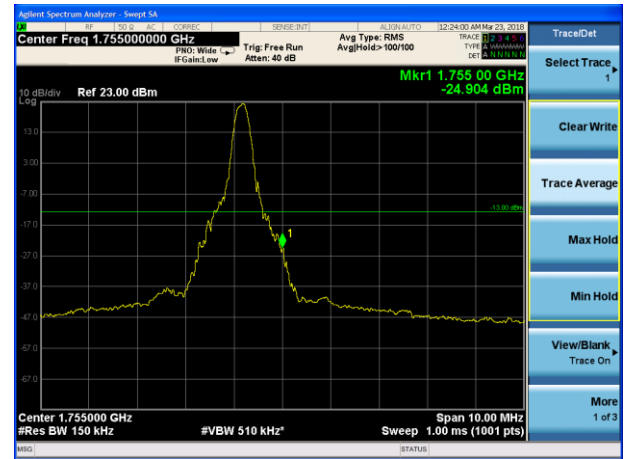

LTE Band 4 16QAM 3MHz CH-Low, 100%RB

LTE Band 4 16QAM 3MHz CH-High, 100%RB

LTE Band 4 16QAM 5MHz CH-Low, 1 RB

LTE Band 4 16QAM 5MHz CH-High, 1 RB

LTE Band 4 16QAM 5MHz CH-Low, 100%RB

LTE Band 4 16QAM 5MHz CH-High, 100%RB

LTE Band 4 16QAM 10MHz CH-Low, 1 RB

LTE Band 4 16QAM 10MHz CH-High, 1 RB

LTE Band 4 16QAM 10MHz CH-Low, 100%RB

LTE Band 4 16QAM 10MHz CH-High, 100%RB

LTE Band 4 16QAM 15MHz CH-Low, 1 RB

LTE Band 4 16QAM 15MHz CH-High, 1 RB

LTE Band 4 16QAM 15MHz CH-Low, 100%RB

LTE Band 4 16QAM 15MHz CH-High, 100%RB

LTE Band 4 16QAM 20MHz CH-Low, 1 RB

LTE Band 4 16QAM 20MHz CH-High, 1 RB

LTE Band 4 16QAM 20MHz CH-Low, 100%RB

LTE Band 4 16QAM 20MHz CH-High, 100%RB