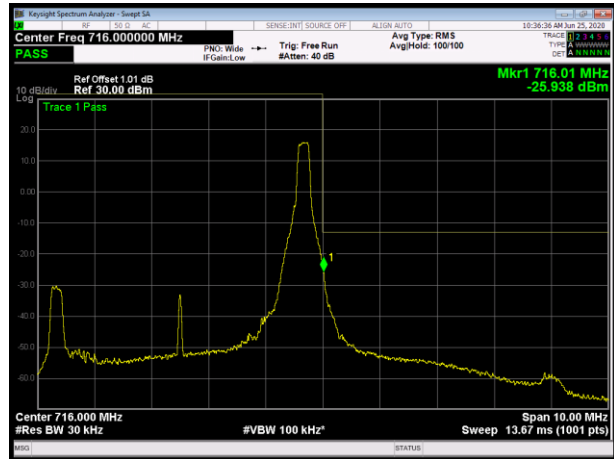

LTE Band 12 QPSK 3MHz CH-Low, 100%RB

LTE Band 12 QPSK 3MHz CH-High, 100%RB

LTE Band 12 QPSK 5MHz CH-Low, 1 RB

LTE Band 12 QPSK 5MHz CH-High, 1 RB

LTE Band 12 QPSK 5MHz CH-Low, 100%RB

LTE Band 12 QPSK 5MHz CH-High, 100%RB