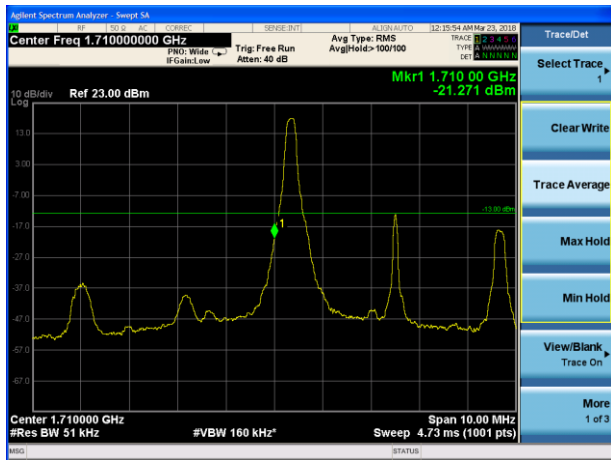

LTE Band 4 QPSK 15MHz CH-Low, 100%RB

LTE Band 4 QPSK 15MHz CH-High, 100%RB

LTE Band 4 QPSK 20MHz CH-Low, 1 RB

LTE Band 4 QPSK 20MHz CH-High, 1 RB

LTE Band 4 QPSK 20MHz CH-Low, 100%RB

LTE Band 4 QPSK 20MHz CH-High, 100%RB

LTE Band 4 16QAM 1.4MHz CH-Low, 1 RB

LTE Band 4 16QAM 1.4MHz CH-High, 1 RB

LTE Band 4 16QAM 1.4MHz CH-Low, 100%RB

LTE Band 4 16QAM 1.4MHz CH-High, 100%RB

LTE Band 4 16QAM 3MHz CH-Low, 1 RB

LTE Band 4 16QAM 3MHz CH-High, 1 RB

LTE Band 4 16QAM 3MHz CH-Low, 100%RB

LTE Band 4 16QAM 3MHz CH-High, 100%RB

LTE Band 4 16QAM 5MHz CH-Low, 1 RB

LTE Band 4 16QAM 5MHz CH-High, 1 RB

LTE Band 4 16QAM 5MHz CH-Low, 100%RB

LTE Band 4 16QAM 5MHz CH-High, 100%RB