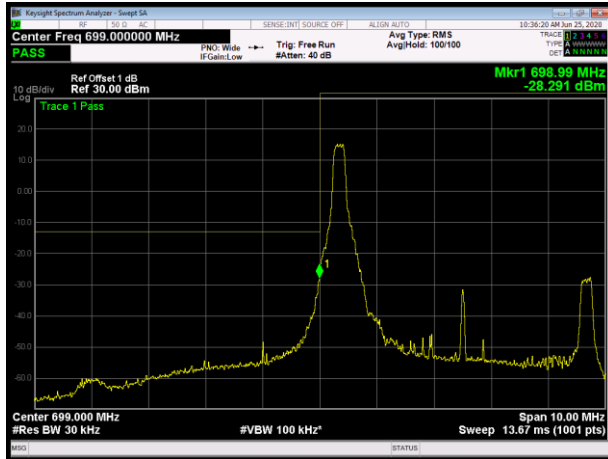

LTE Band 12 16QAM 5MHz CH-Low, 1 RB