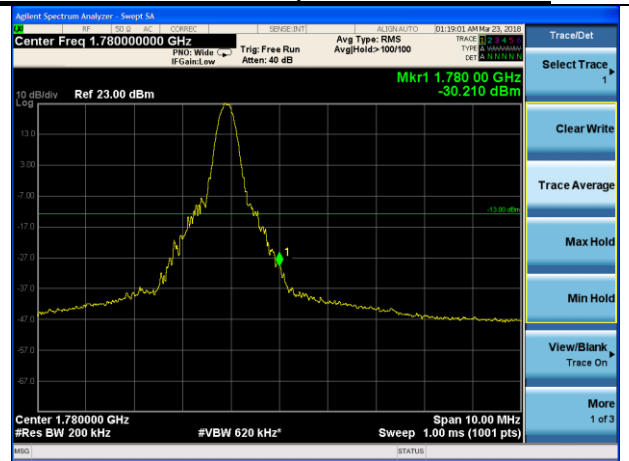

LTE Band 66 QPSK 5MHz CH-Low, 100%RB

LTE Band 66 QPSK 5MHz CH-High, 100%RB

LTE Band 66 QPSK 10MHz CH-Low, 1 RB

LTE Band 66 QPSK 10MHz CH-High, 1 RB

LTE Band 66 QPSK 10MHz CH-Low, 100%RB

LTE Band 66 QPSK 10MHz CH-High, 100%RB

LTE Band 66 QPSK 15MHz CH-Low, 1 RB

LTE Band 66 QPSK 15MHz CH-High, 1 RB

LTE Band 66 QPSK 15MHz CH-Low, 100%RB

LTE Band 66 QPSK 15MHz CH-High, 100%RB

LTE Band 66 QPSK 20MHz CH-Low, 1 RB

LTE Band 66 QPSK 20MHz CH-High, 1 RB

LTE Band 66 QPSK 20MHz CH-Low, 100%RB

LTE Band 66 QPSK 20MHz CH-High, 100%RB

LTE Band 66 16QAM 1.4MHz CH-Low, 1 RB

LTE Band 66 16QAM 1.4MHz CH-High, 1 RB