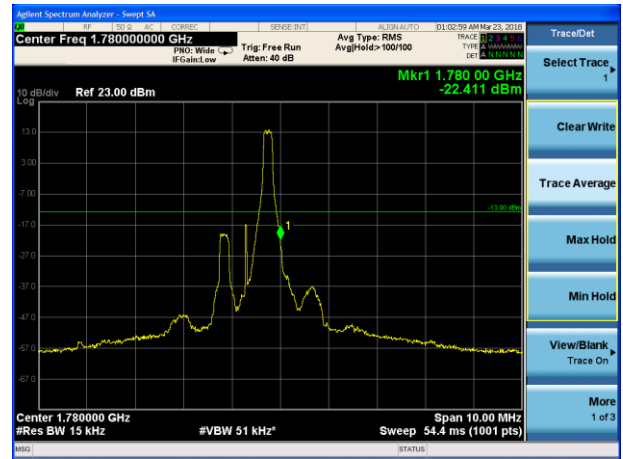

LTE Band 12 16QAM 10MHz CH-Low, 100%RB

LTE Band 12 16QAM 10MHz CH-High, 100%RB

LTE Band 66 QPSK 1.4MHz CH-Low, 1 RB

LTE Band 66 QPSK 1.4MHz CH-High, 1 RB

LTE Band 66 QPSK 1.4MHz CH-Low, 100%RB

LTE Band 66 QPSK 1.4MHz CH-High, 100%RB

LTE Band 66 QPSK 3MHz CH-Low, 1 RB

LTE Band 66 QPSK 3MHz CH-High, 1 RB

LTE Band 66 QPSK 3MHz CH-Low, 100%RB

LTE Band 66 QPSK 3MHz CH-High, 100%RB

LTE Band 66 QPSK 5MHz CH-Low, 1 RB

LTE Band 66 QPSK 5MHz CH-High, 1 RB