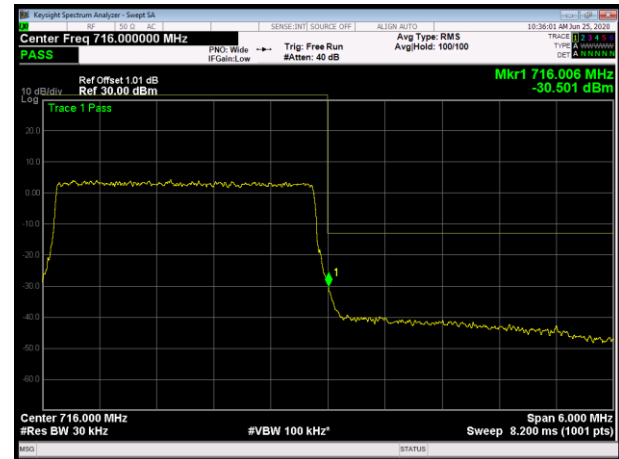

LTE Band 12 16QAM 1.4MHz CH-Low, 100%RB

LTE Band 12 16QAM 1.4MHz CH-High, 100%RB

LTE Band 12 16QAM 3MHz CH-Low, 1 RB

LTE Band 12 16QAM 3MHz CH-High, 1 RB

LTE Band 12 16QAM 3MHz CH-Low, 100%RB

LTE Band 12 16QAM 3MHz CH-High, 100%RB