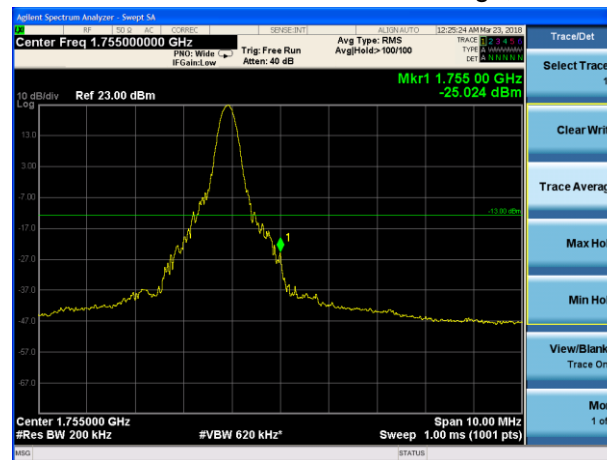

LTE Band 4 16QAM 10MHz CH-Low, 1 RB

LTE Band 4 16QAM 10MHz CH-High, 1 RB

LTE Band 4 16QAM 10MHz CH-Low, 100%RB

LTE Band 4 16QAM 10MHz CH-High, 100%RB

LTE Band 4 16QAM 15MHz CH-Low, 1 RB

LTE Band 4 16QAM 15MHz CH-High, 1 RB

LTE Band 4 16QAM 15MHz CH-Low, 100%RB

LTE Band 4 16QAM 15MHz CH-High, 100%RB

LTE Band 4 16QAM 20MHz CH-Low, 1 RB

LTE Band 4 16QAM 20MHz CH-High, 1 RB

LTE Band 4 16QAM 20MHz CH-Low, 100%RB

LTE Band 4 16QAM 20MHz CH-High, 100%RB

LTE Band 12 QPSK 1.4MHz CH-Low, 1 RB

LTE Band 12 QPSK 1.4MHz CH-High, 1 RB

LTE Band 12 QPSK 1.4MHz CH-Low, 100%RB

LTE Band 12 QPSK 1.4MHz CH-High, 100%RB

LTE Band 12 QPSK 3MHz CH-Low, 1 RB

LTE Band 12 QPSK 3MHz CH-High, 1 RB