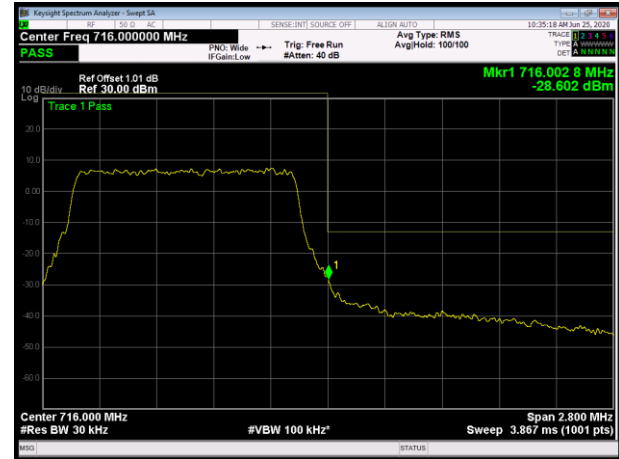

LTE Band 12 QPSK 3MHz CH-Low, 100%RB

LTE Band 12 QPSK 3MHz CH-High, 100%RB

LTE Band 12 QPSK 5MHz CH-Low, 1 RB

LTE Band 12 QPSK 5MHz CH-High, 1 RB

LTE Band 12 QPSK 5MHz CH-Low, 100%RB

LTE Band 12 QPSK 5MHz CH-High, 100%RB

LTE Band 12 QPSK 10MHz CH-Low, 1 RB

LTE Band 12 QPSK 10MHz CH-High, 1 RB

LTE Band 12 QPSK 10MHz CH-Low, 100%RB

LTE Band 12 QPSK 10MHz CH-High, 100%RB

LTE Band 12 16QAM 1.4MHz CH-Low, 1 RB

LTE Band 12 16QAM 1.4MHz CH-High, 1 RB

LTE Band 12 16QAM 1.4MHz CH-Low, 100%RB

LTE Band 12 16QAM 1.4MHz CH-High, 100%RB

LTE Band 12 16QAM 3MHz CH-Low, 1 RB

LTE Band 12 16QAM 3MHz CH-High, 1 RB

LTE Band 12 16QAM 3MHz CH-Low, 100%RB

LTE Band 12 16QAM 3MHz CH-High, 100%RB