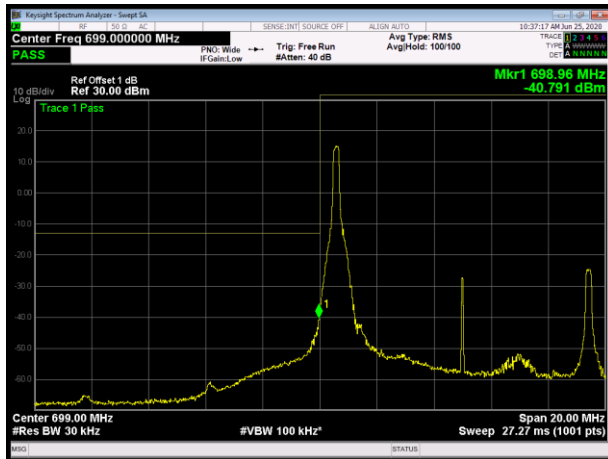

LTE Band 12 16QAM 5MHz CH-Low, 1 RB

LTE Band 12 16QAM 5MHz CH-High, 1 RB

LTE Band 12 16QAM 5MHz CH-Low, 100%RB

LTE Band 12 16QAM 5MHz CH-High, 100%RB

LTE Band 12 16QAM 10MHz CH-Low, 1 RB

LTE Band 12 16QAM 10MHz CH-High, 1 RB