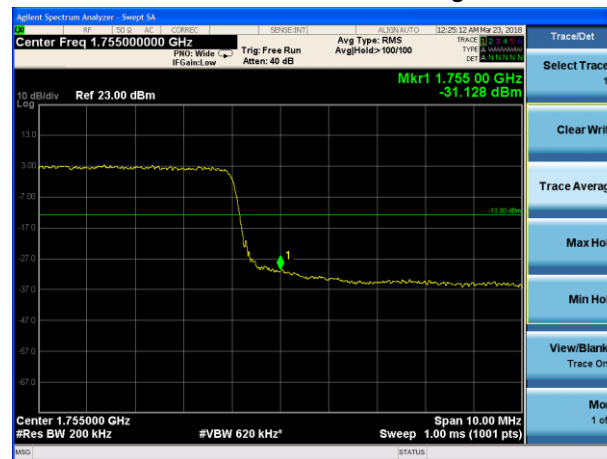

LTE Band 4 16QAM 15MHz CH-Low, 100%RB

LTE Band 4 16QAM 15MHz CH-High, 100%RB

LTE Band 4 16QAM 20MHz CH-Low, 1 RB

LTE Band 4 16QAM 20MHz CH-High, 1 RB

LTE Band 4 16QAM 20MHz CH-Low, 100%RB

LTE Band 4 16QAM 20MHz CH-High, 100%RB

LTE Band 12 QPSK 1.4MHz CH-Low, 1 RB

LTE Band 12 QPSK 1.4MHz CH-High, 1 RB

LTE Band 12 QPSK 1.4MHz CH-Low, 100%RB

LTE Band 12 QPSK 1.4MHz CH-High, 100%RB

LTE Band 12 QPSK 3MHz CH-Low, 1 RB

LTE Band 12 QPSK 3MHz CH-High, 1 RB