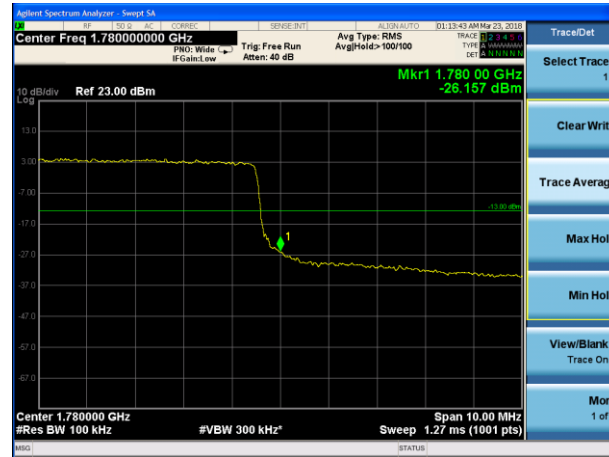

LTE Band 66 QPSK 3MHz CH-Low, 1 RB

LTE Band 66 QPSK 3MHz CH-High, 1 RB

LTE Band 66 QPSK 3MHz CH-Low, 100%RB

LTE Band 66 QPSK 3MHz CH-High, 100%RB

LTE Band 66 QPSK 5MHz CH-Low, 1 RB

LTE Band 66 QPSK 5MHz CH-High, 1 RB

LTE Band 66 QPSK 5MHz CH-Low, 100%RB

LTE Band 66 QPSK 5MHz CH-High, 100%RB

LTE Band 66 QPSK 10MHz CH-Low, 1 RB

LTE Band 66 QPSK 10MHz CH-High, 1 RB

LTE Band 66 QPSK 10MHz CH-Low, 100%RB

LTE Band 66 QPSK 10MHz CH-High, 100%RB

LTE Band 66 QPSK 15MHz CH-Low, 1 RB

LTE Band 66 QPSK 15MHz CH-High, 1 RB

LTE Band 66 QPSK 15MHz CH-Low, 100%RB

LTE Band 66 QPSK 15MHz CH-High, 100%RB

LTE Band 66 QPSK 20MHz CH-Low, 1 RB

LTE Band 66 QPSK 20MHz CH-High, 1 RB