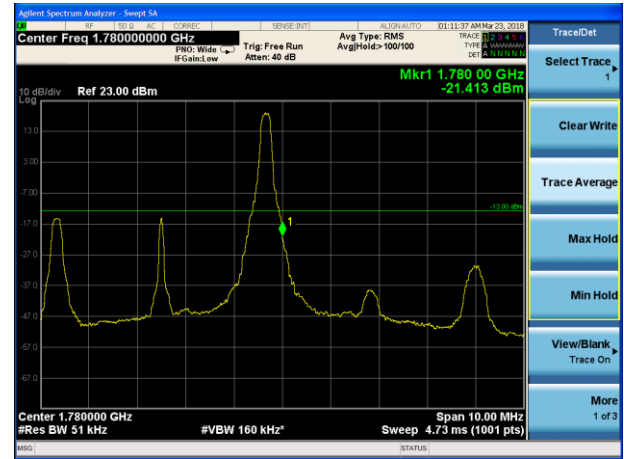

LTE Band 66 QPSK 3MHz CH-Low, 1 RB

LTE Band 66 QPSK 3MHz CH-High, 1 RB

LTE Band 66 QPSK 3MHz CH-Low, 100%RB

LTE Band 66 QPSK 3MHz CH-High, 100%RB

LTE Band 66 QPSK 5MHz CH-Low, 1 RB

LTE Band 66 QPSK 5MHz CH-High, 1 RB

LTE Band 66 QPSK 5MHz CH-Low, 100%RB

LTE Band 66 QPSK 5MHz CH-High, 100%RB

LTE Band 66 QPSK 10MHz CH-Low, 1 RB

LTE Band 66 QPSK 10MHz CH-High, 1 RB

LTE Band 66 QPSK 10MHz CH-Low, 100%RB

LTE Band 66 QPSK 10MHz CH-High, 100%RB