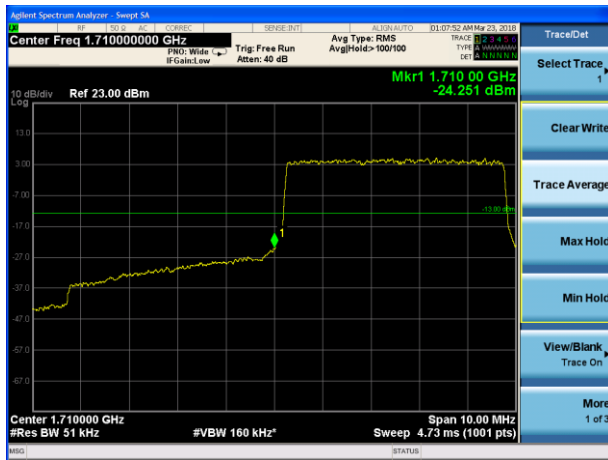

LTE Band 66 QPSK 3MHz CH-Low, 1 RB

LTE Band 66 QPSK 3MHz CH-High, 1 RB

LTE Band 66 QPSK 3MHz CH-Low, 100%RB

LTE Band 66 QPSK 3MHz CH-High, 100%RB

LTE Band 66 QPSK 5MHz CH-Low, 1 RB

LTE Band 66 QPSK 5MHz CH-High, 1 RB

LTE Band 66 QPSK 5MHz CH-Low, 100%RB

LTE Band 66 QPSK 5MHz CH-High, 100%RB

LTE Band 66 QPSK 10MHz CH-Low, 1 RB

LTE Band 66 QPSK 10MHz CH-High, 1 RB

LTE Band 66 QPSK 10MHz CH-Low, 100%RB

LTE Band 66 QPSK 10MHz CH-High, 100%RB