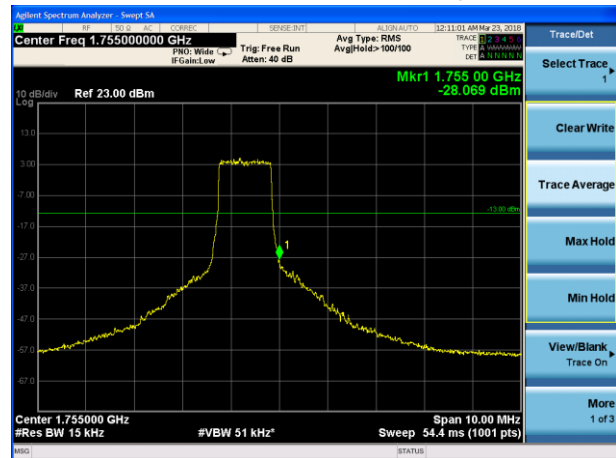

LTE Band 4 QPSK 15MHz CH-Low, 100%RB

LTE Band 4 QPSK 15MHz CH-High, 100%RB

LTE Band 4 QPSK 20MHz CH-Low, 1 RB

LTE Band 4 QPSK 20MHz CH-High, 1 RB

LTE Band 4 QPSK 20MHz CH-Low, 100%RB

LTE Band 4 QPSK 20MHz CH-High, 100%RB

LTE Band 4 16QAM 1.4MHz CH-Low, 1 RB

LTE Band 4 16QAM 1.4MHz CH-High, 1 RB

LTE Band 4 16QAM 1.4MHz CH-Low, 100%RB

LTE Band 4 16QAM 1.4MHz CH-High, 100%RB

LTE Band 4 16QAM 3MHz CH-Low, 1 RB

LTE Band 4 16QAM 3MHz CH-High, 1 RB

LTE Band 4 16QAM 3MHz CH-Low, 100%RB

LTE Band 4 16QAM 3MHz CH-High, 100%RB

LTE Band 4 16QAM 5MHz CH-Low, 1 RB

LTE Band 4 16QAM 5MHz CH-High, 1 RB

LTE Band 4 16QAM 5MHz CH-Low, 100%RB

LTE Band 4 16QAM 5MHz CH-High, 100%RB

LTE Band 4 16QAM 10MHz CH-Low, 1 RB

LTE Band 4 16QAM 10MHz CH-High, 1 RB

LTE Band 4 16QAM 10MHz CH-Low, 100%RB

LTE Band 4 16QAM 10MHz CH-High, 100%RB

LTE Band 4 16QAM 15MHz CH-Low, 1 RB

LTE Band 4 16QAM 15MHz CH-High, 1 RB