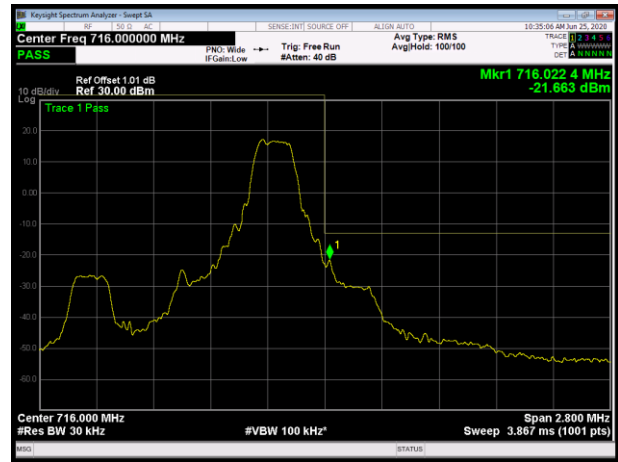

LTE Band 4 16QAM 15MHz CH-Low, 100%RB

LTE Band 4 16QAM 15MHz CH-High, 100%RB

LTE Band 4 16QAM 20MHz CH-Low, 1 RB

LTE Band 4 16QAM 20MHz CH-High, 1 RB

LTE Band 4 16QAM 20MHz CH-Low, 100%RB

LTE Band 4 16QAM 20MHz CH-High, 100%RB

LTE Band 12 QPSK 1.4MHz CH-Low, 1 RB

LTE Band 12 QPSK 1.4MHz CH-High, 1 RB

LTE Band 12 QPSK 1.4MHz CH-Low, 100%RB

LTE Band 12 QPSK 1.4MHz CH-High, 100%RB

LTE Band 12 QPSK 3MHz CH-Low, 1 RB

LTE Band 12 QPSK 3MHz CH-High, 1 RB