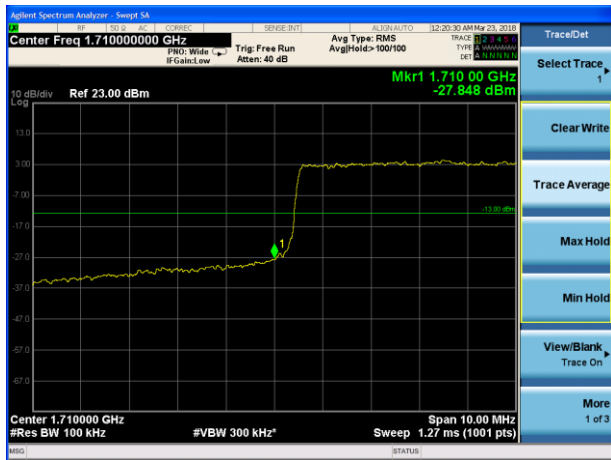

LTE Band 4 16QAM 1.4MHz CH-Low, 1 RB

LTE Band 4 16QAM 1.4MHz CH-High, 1 RB

LTE Band 4 16QAM 1.4MHz CH-Low, 100%RB

LTE Band 4 16QAM 1.4MHz CH-High, 100%RB

LTE Band 4 16QAM 3MHz CH-Low, 1 RB

LTE Band 4 16QAM 3MHz CH-High, 1 RB

LTE Band 4 16QAM 3MHz CH-Low, 100%RB

LTE Band 4 16QAM 3MHz CH-High, 100%RB

LTE Band 4 16QAM 5MHz CH-Low, 1 RB

LTE Band 4 16QAM 5MHz CH-High, 1 RB

LTE Band 4 16QAM 5MHz CH-Low, 100%RB

LTE Band 4 16QAM 5MHz CH-High, 100%RB

LTE Band 4 16QAM 10MHz CH-Low, 1 RB

LTE Band 4 16QAM 10MHz CH-High, 1 RB

LTE Band 4 16QAM 10MHz CH-Low, 100%RB

LTE Band 4 16QAM 10MHz CH-High, 100%RB

LTE Band 4 16QAM 15MHz CH-Low, 1 RB

LTE Band 4 16QAM 15MHz CH-High, 1 RB

LTE Band 4 16QAM 15MHz CH-Low, 100%RB

LTE Band 4 16QAM 15MHz CH-High, 100%RB

LTE Band 4 16QAM 20MHz CH-Low, 1 RB

LTE Band 4 16QAM 20MHz CH-High, 1 RB

LTE Band 4 16QAM 20MHz CH-Low, 100%RB

LTE Band 4 16QAM 20MHz CH-High, 100%RB