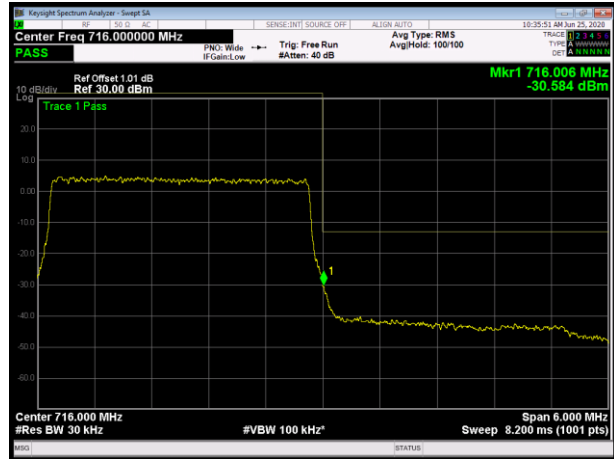

LTE Band 12 QPSK 1.4MHz CH-Low, 1 RB

LTE Band 12 QPSK 1.4MHz CH-High, 1 RB

LTE Band 12 QPSK 1.4MHz CH-Low, 100%RB

LTE Band 12 QPSK 1.4MHz CH-High, 100%RB

LTE Band 12 QPSK 3MHz CH-Low, 1 RB

LTE Band 12 QPSK 3MHz CH-High, 1 RB

LTE Band 12 QPSK 3MHz CH-Low, 100%RB

LTE Band 12 QPSK 3MHz CH-High, 100%RB

LTE Band 12 QPSK 5MHz CH-Low, 1 RB

LTE Band 12 QPSK 5MHz CH-High, 1 RB

LTE Band 12 QPSK 5MHz CH-Low, 100%RB

LTE Band 12 QPSK 5MHz CH-High, 100%RB