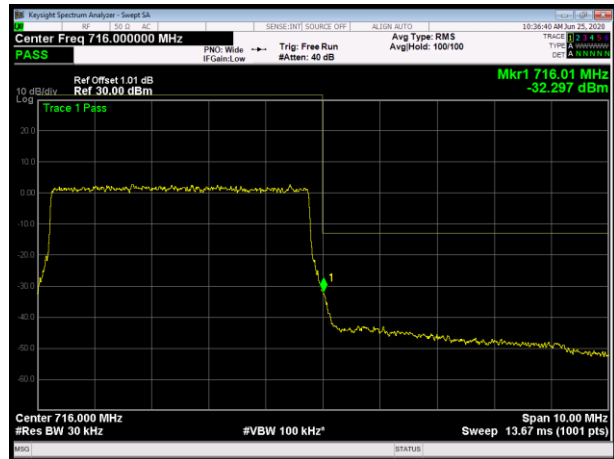

LTE Band 12 QPSK 3MHz CH-Low, 100%RB

LTE Band 12 QPSK 3MHz CH-High, 100%RB

LTE Band 12 QPSK 5MHz CH-Low, 1 RB

LTE Band 12 QPSK 5MHz CH-High, 1 RB

LTE Band 12 QPSK 5MHz CH-Low, 100%RB

LTE Band 12 QPSK 5MHz CH-High, 100%RB