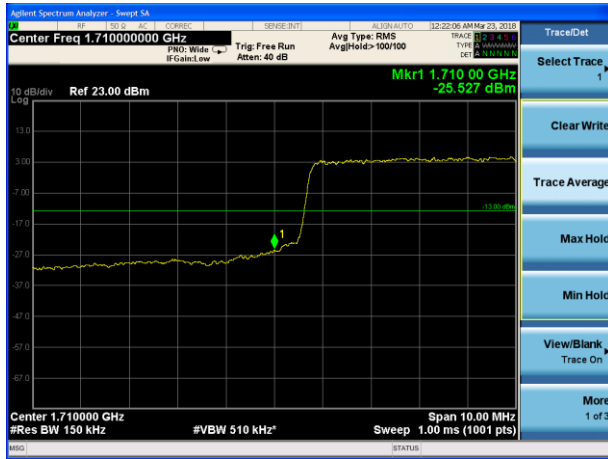

LTE Band 4 QPSK 15MHz CH-Low, 100%RB

LTE Band 4 QPSK 15MHz CH-High, 100%RB

LTE Band 4 QPSK 20MHz CH-Low, 1 RB

LTE Band 4 QPSK 20MHz CH-High, 1 RB

LTE Band 4 QPSK 20MHz CH-Low, 100%RB

LTE Band 4 QPSK 20MHz CH-High, 100%RB

LTE Band 4 16QAM 1.4MHz CH-Low, 1 RB

LTE Band 4 16QAM 1.4MHz CH-High, 1 RB

LTE Band 4 16QAM 1.4MHz CH-Low, 100%RB

LTE Band 4 16QAM 1.4MHz CH-High, 100%RB

LTE Band 4 16QAM 3MHz CH-Low, 1 RB

LTE Band 4 16QAM 3MHz CH-High, 1 RB

LTE Band 4 16QAM 3MHz CH-Low, 100%RB

LTE Band 4 16QAM 3MHz CH-High, 100%RB

LTE Band 4 16QAM 5MHz CH-Low, 1 RB

LTE Band 4 16QAM 5MHz CH-High, 1 RB

LTE Band 4 16QAM 5MHz CH-Low, 100%RB

LTE Band 4 16QAM 5MHz CH-High, 100%RB