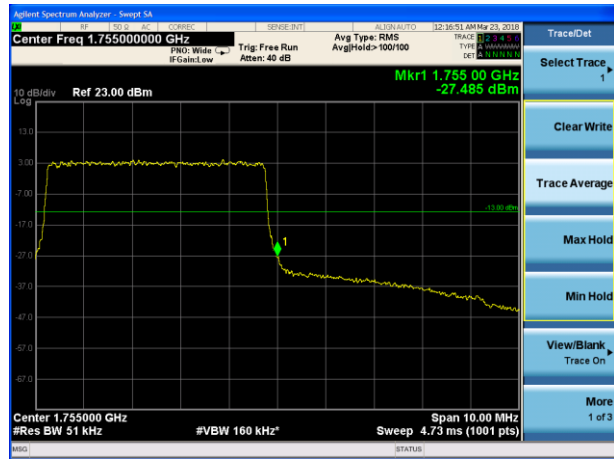

LTE Band 4 16QAM 1.4MHz CH-Low, 1 RB

LTE Band 4 16QAM 1.4MHz CH-High, 1 RB

LTE Band 4 16QAM 1.4MHz CH-Low, 100%RB

LTE Band 4 16QAM 1.4MHz CH-High, 100%RB

LTE Band 4 16QAM 3MHz CH-Low, 1 RB

LTE Band 4 16QAM 3MHz CH-High, 1 RB

LTE Band 4 16QAM 3MHz CH-Low, 100%RB

LTE Band 4 16QAM 3MHz CH-High, 100%RB

LTE Band 4 16QAM 5MHz CH-Low, 1 RB

LTE Band 4 16QAM 5MHz CH-High, 1 RB

LTE Band 4 16QAM 5MHz CH-Low, 100%RB

LTE Band 4 16QAM 5MHz CH-High, 100%RB

LTE Band 4 16QAM 10MHz CH-Low, 1 RB

LTE Band 4 16QAM 10MHz CH-High, 1 RB

LTE Band 4 16QAM 10MHz CH-Low, 100%RB

LTE Band 4 16QAM 10MHz CH-High, 100%RB

LTE Band 4 16QAM 15MHz CH-Low, 1 RB

LTE Band 4 16QAM 15MHz CH-High, 1 RB