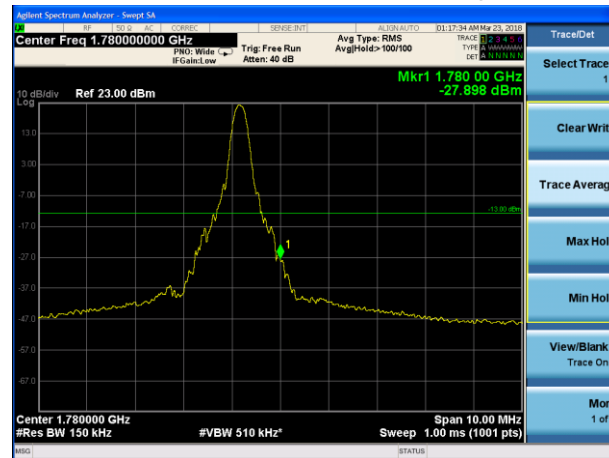

LTE Band 66 QPSK 3MHz CH-Low, 1 RB

LTE Band 66 QPSK 3MHz CH-High, 1 RB

LTE Band 66 QPSK 3MHz CH-Low, 100%RB

LTE Band 66 QPSK 3MHz CH-High, 100%RB

LTE Band 66 QPSK 5MHz CH-Low, 1 RB

LTE Band 66 QPSK 5MHz CH-High, 1 RB

LTE Band 66 QPSK 5MHz CH-Low, 100%RB

LTE Band 66 QPSK 5MHz CH-High, 100%RB

LTE Band 66 QPSK 10MHz CH-Low, 1 RB

LTE Band 66 QPSK 10MHz CH-High, 1 RB

LTE Band 66 QPSK 10MHz CH-Low, 100%RB

LTE Band 66 QPSK 10MHz CH-High, 100%RB

LTE Band 66 QPSK 15MHz CH-Low, 1 RB

LTE Band 66 QPSK 15MHz CH-High, 1 RB

LTE Band 66 QPSK 15MHz CH-Low, 100%RB

LTE Band 66 QPSK 15MHz CH-High, 100%RB

LTE Band 66 QPSK 20MHz CH-Low, 1 RB

LTE Band 66 QPSK 20MHz CH-High, 1 RB