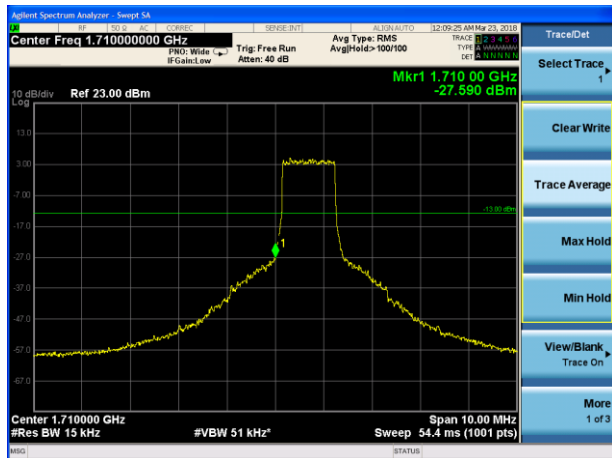

LTE Band 4 QPSK 15MHz CH-Low, 100%RB

LTE Band 4 QPSK 15MHz CH-High, 100%RB

LTE Band 4 QPSK 20MHz CH-Low, 1 RB

LTE Band 4 QPSK 20MHz CH-High, 1 RB

LTE Band 4 QPSK 20MHz CH-Low, 100%RB

LTE Band 4 QPSK 20MHz CH-High, 100%RB

LTE Band 4 16QAM 1.4MHz CH-Low, 1 RB

LTE Band 4 16QAM 1.4MHz CH-High, 1 RB

LTE Band 4 16QAM 1.4MHz CH-Low, 100%RB

LTE Band 4 16QAM 1.4MHz CH-High, 100%RB

LTE Band 4 16QAM 3MHz CH-Low, 1 RB

LTE Band 4 16QAM 3MHz CH-High, 1 RB

LTE Band 4 16QAM 3MHz CH-Low, 100%RB

LTE Band 4 16QAM 3MHz CH-High, 100%RB

LTE Band 4 16QAM 5MHz CH-Low, 1 RB

LTE Band 4 16QAM 5MHz CH-High, 1 RB

LTE Band 4 16QAM 5MHz CH-Low, 100%RB

LTE Band 4 16QAM 5MHz CH-High, 100%RB