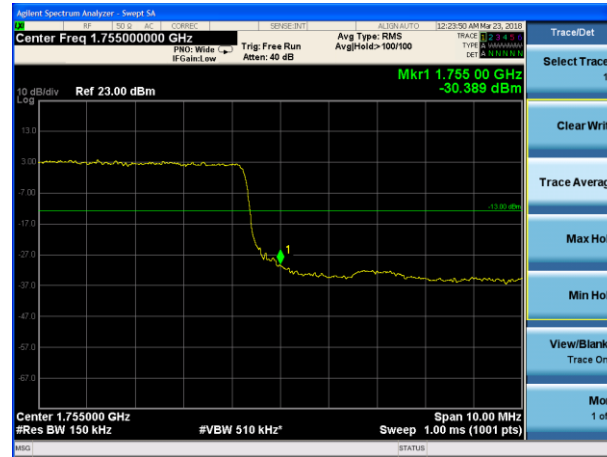

LTE Band 4 16QAM 3MHz CH-Low, 100%RB

LTE Band 4 16QAM 3MHz CH-High, 100%RB

LTE Band 4 16QAM 5MHz CH-Low, 1 RB

LTE Band 4 16QAM 5MHz CH-High, 1 RB

LTE Band 4 16QAM 5MHz CH-Low, 100%RB

LTE Band 4 16QAM 5MHz CH-High, 100%RB

LTE Band 4 16QAM 10MHz CH-Low, 1 RB

LTE Band 4 16QAM 10MHz CH-High, 1 RB

LTE Band 4 16QAM 10MHz CH-Low, 100%RB

LTE Band 4 16QAM 10MHz CH-High, 100%RB

LTE Band 4 16QAM 15MHz CH-Low, 1 RB

LTE Band 4 16QAM 15MHz CH-High, 1 RB

LTE Band 4 16QAM 15MHz CH-Low, 100%RB

LTE Band 4 16QAM 15MHz CH-High, 100%RB

LTE Band 4 16QAM 20MHz CH-Low, 1 RB

LTE Band 4 16QAM 20MHz CH-High, 1 RB

LTE Band 4 16QAM 20MHz CH-Low, 100%RB

LTE Band 4 16QAM 20MHz CH-High, 100%RB