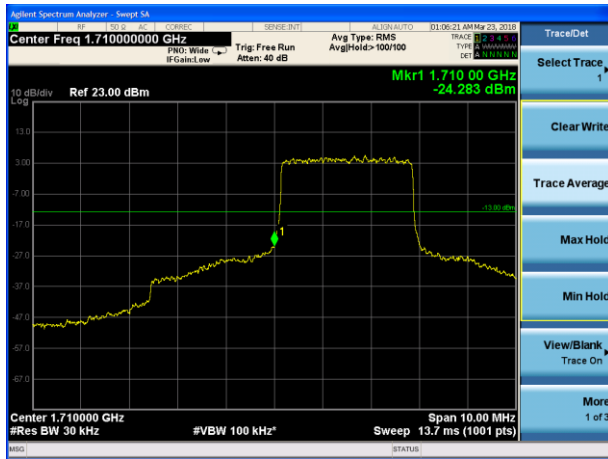

LTE Band 12 16QAM 10MHz CH-Low, 100%RB

LTE Band 12 16QAM 10MHz CH-High, 100%RB

LTE Band 66 QPSK 1.4MHz CH-Low, 1 RB

LTE Band 66 QPSK 1.4MHz CH-High, 1 RB

LTE Band 66 QPSK 1.4MHz CH-Low, 100%RB

LTE Band 66 QPSK 1.4MHz CH-High, 100%RB

LTE Band 66 QPSK 3MHz CH-Low, 1 RB

LTE Band 66 QPSK 3MHz CH-High, 1 RB

LTE Band 66 QPSK 3MHz CH-Low, 100%RB

LTE Band 66 QPSK 3MHz CH-High, 100%RB

LTE Band 66 QPSK 5MHz CH-Low, 1 RB

LTE Band 66 QPSK 5MHz CH-High, 1 RB