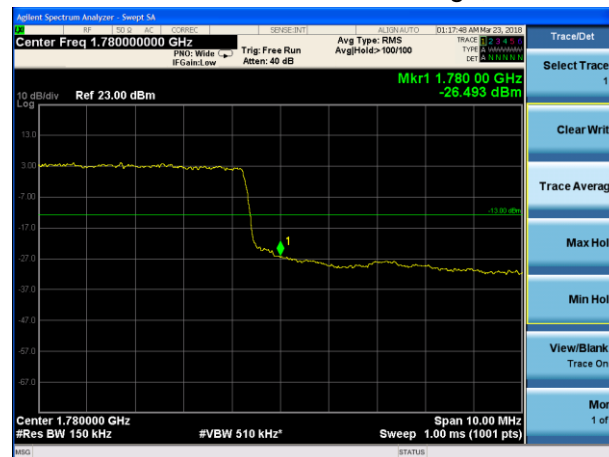

LTE Band 66 QPSK 5MHz CH-Low, 100%RB

LTE Band 66 QPSK 5MHz CH-High, 100%RB

LTE Band 66 QPSK 10MHz CH-Low, 1 RB

LTE Band 66 QPSK 10MHz CH-High, 1 RB

LTE Band 66 QPSK 10MHz CH-Low, 100%RB

LTE Band 66 QPSK 10MHz CH-High, 100%RB

LTE Band 66 QPSK 15MHz CH-Low, 1 RB

LTE Band 66 QPSK 15MHz CH-High, 1 RB

LTE Band 66 QPSK 15MHz CH-Low, 100%RB

LTE Band 66 QPSK 15MHz CH-High, 100%RB

LTE Band 66 QPSK 20MHz CH-Low, 1 RB

LTE Band 66 QPSK 20MHz CH-High, 1 RB

LTE Band 66 QPSK 20MHz CH-Low, 100%RB

LTE Band 66 QPSK 20MHz CH-High, 100%RB

LTE Band 66 16QAM 1.4MHz CH-Low, 1 RB

LTE Band 66 16QAM 1.4MHz CH-High, 1 RB