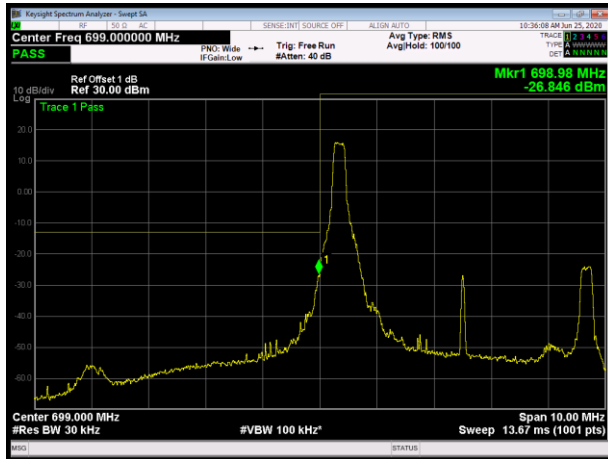

LTE Band 4 16QAM 15MHz CH-Low, 100%RB

LTE Band 4 16QAM 15MHz CH-High, 100%RB

LTE Band 4 16QAM 20MHz CH-Low, 1 RB

LTE Band 4 16QAM 20MHz CH-High, 1 RB

LTE Band 4 16QAM 20MHz CH-Low, 100%RB

LTE Band 4 16QAM 20MHz CH-High, 100%RB

LTE Band 12 QPSK 1.4MHz CH-Low, 1 RB

LTE Band 12 QPSK 1.4MHz CH-High, 1 RB

LTE Band 12 QPSK 1.4MHz CH-Low, 100%RB

LTE Band 12 QPSK 1.4MHz CH-High, 100%RB

LTE Band 12 QPSK 3MHz CH-Low, 1 RB

LTE Band 12 QPSK 3MHz CH-High, 1 RB

LTE Band 12 QPSK 3MHz CH-Low, 100%RB

LTE Band 12 QPSK 3MHz CH-High, 100%RB

LTE Band 12 QPSK 5MHz CH-Low, 1 RB

LTE Band 12 QPSK 5MHz CH-High, 1 RB

LTE Band 12 QPSK 5MHz CH-Low, 100%RB

LTE Band 12 QPSK 5MHz CH-High, 100%RB