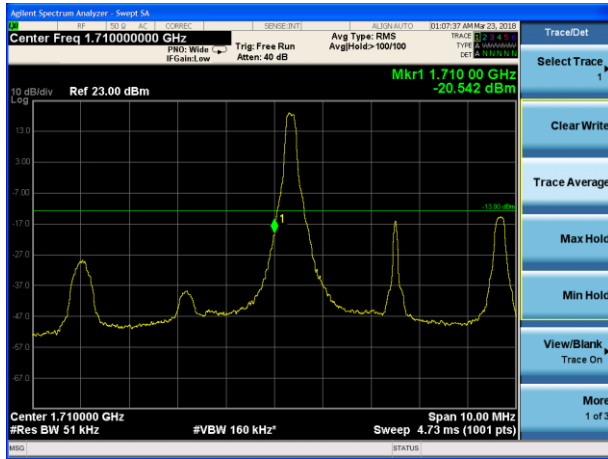

LTE Band 66 QPSK 3MHz CH-Low, 1 RB

LTE Band 66 QPSK 3MHz CH-High, 1 RB

LTE Band 66 QPSK 3MHz CH-Low, 100%RB

LTE Band 66 QPSK 3MHz CH-High, 100%RB

LTE Band 66 QPSK 5MHz CH-Low, 1 RB

LTE Band 66 QPSK 5MHz CH-High, 1 RB

LTE Band 66 QPSK 5MHz CH-Low, 100%RB

LTE Band 66 QPSK 5MHz CH-High, 100%RB

LTE Band 66 QPSK 10MHz CH-Low, 1 RB

LTE Band 66 QPSK 10MHz CH-High, 1 RB

LTE Band 66 QPSK 10MHz CH-Low, 100%RB

LTE Band 66 QPSK 10MHz CH-High, 100%RB