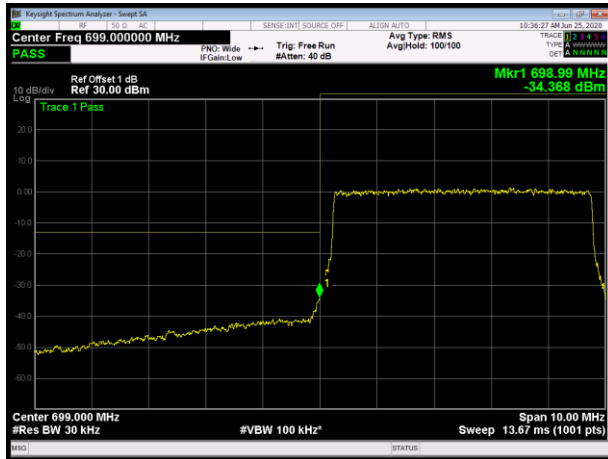

LTE Band 12 16QAM 1.4MHz CH-Low, 100%RB

LTE Band 12 16QAM 1.4MHz CH-High, 100%RB

LTE Band 12 16QAM 3MHz CH-Low, 1 RB

LTE Band 12 16QAM 3MHz CH-High, 1 RB

LTE Band 12 16QAM 3MHz CH-Low, 100%RB

LTE Band 12 16QAM 3MHz CH-High, 100%RB

LTE Band 12 16QAM 5MHz CH-Low, 1 RB

LTE Band 12 16QAM 5MHz CH-High, 1 RB

LTE Band 12 16QAM 5MHz CH-Low, 100%RB

LTE Band 12 16QAM 5MHz CH-High, 100%RB

LTE Band 12 16QAM 10MHz CH-Low, 1 RB

LTE Band 12 16QAM 10MHz CH-High, 1 RB