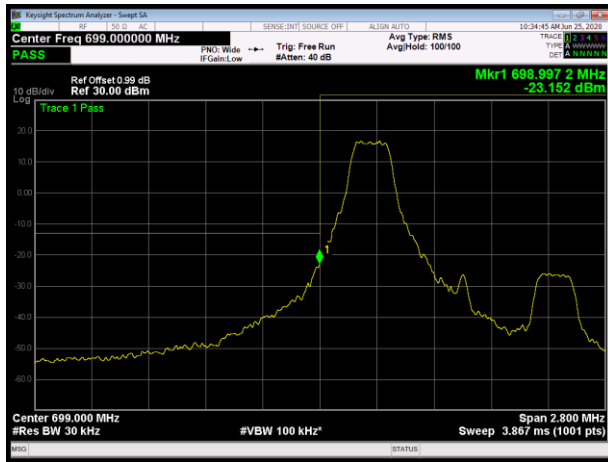

LTE Band 4 16QAM 10MHz CH-Low, 1 RB

LTE Band 4 16QAM 10MHz CH-High, 1 RB

LTE Band 4 16QAM 10MHz CH-Low, 100%RB

LTE Band 4 16QAM 10MHz CH-High, 100%RB

LTE Band 4 16QAM 15MHz CH-Low, 1 RB

LTE Band 4 16QAM 15MHz CH-High, 1 RB

LTE Band 4 16QAM 15MHz CH-Low, 100%RB

LTE Band 4 16QAM 15MHz CH-High, 100%RB

LTE Band 4 16QAM 20MHz CH-Low, 1 RB

LTE Band 4 16QAM 20MHz CH-High, 1 RB

LTE Band 4 16QAM 20MHz CH-Low, 100%RB

LTE Band 4 16QAM 20MHz CH-High, 100%RB

LTE Band 12 QPSK 1.4MHz CH-Low, 1 RB

LTE Band 12 QPSK 1.4MHz CH-High, 1 RB

LTE Band 12 QPSK 1.4MHz CH-Low, 100%RB

LTE Band 12 QPSK 1.4MHz CH-High, 100%RB

LTE Band 12 QPSK 3MHz CH-Low, 1 RB

LTE Band 12 QPSK 3MHz CH-High, 1 RB