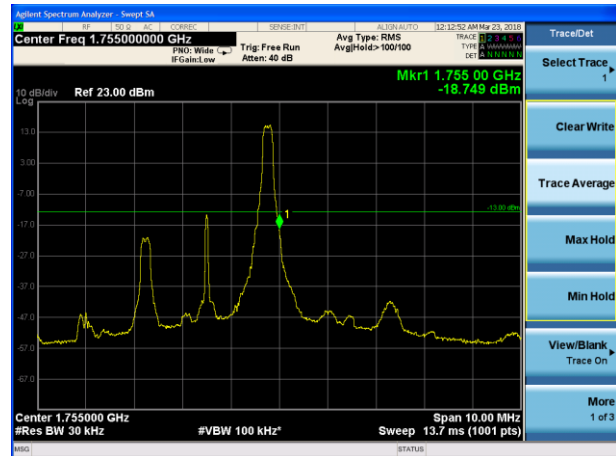

LTE Band 4 QPSK 15MHz CH-Low, 100%RB

LTE Band 4 QPSK 15MHz CH-High, 100%RB

LTE Band 4 QPSK 20MHz CH-Low, 1 RB

LTE Band 4 QPSK 20MHz CH-High, 1 RB

LTE Band 4 QPSK 20MHz CH-Low, 100%RB

LTE Band 4 QPSK 20MHz CH-High, 100%RB

LTE Band 4 16QAM 1.4MHz CH-Low, 1 RB

LTE Band 4 16QAM 1.4MHz CH-High, 1 RB

LTE Band 4 16QAM 1.4MHz CH-Low, 100%RB

LTE Band 4 16QAM 1.4MHz CH-High, 100%RB

LTE Band 4 16QAM 3MHz CH-Low, 1 RB

LTE Band 4 16QAM 3MHz CH-High, 1 RB

LTE Band 4 16QAM 3MHz CH-Low, 100%RB

LTE Band 4 16QAM 3MHz CH-High, 100%RB

LTE Band 4 16QAM 5MHz CH-Low, 1 RB

LTE Band 4 16QAM 5MHz CH-High, 1 RB

LTE Band 4 16QAM 5MHz CH-Low, 100%RB

LTE Band 4 16QAM 5MHz CH-High, 100%RB