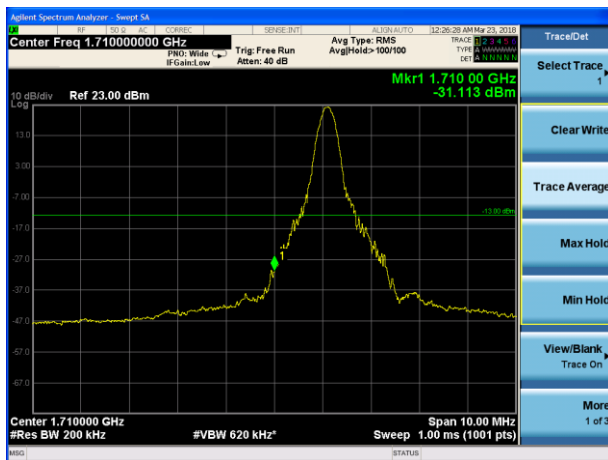

LTE Band 4 16QAM 10MHz CH-Low, 1 RB

LTE Band 4 16QAM 10MHz CH-High, 1 RB

LTE Band 4 16QAM 10MHz CH-Low, 100%RB

LTE Band 4 16QAM 10MHz CH-High, 100%RB

LTE Band 4 16QAM 15MHz CH-Low, 1 RB

LTE Band 4 16QAM 15MHz CH-High, 1 RB

LTE Band 4 16QAM 15MHz CH-Low, 100%RB

LTE Band 4 16QAM 15MHz CH-High, 100%RB

LTE Band 4 16QAM 20MHz CH-Low, 1 RB

LTE Band 4 16QAM 20MHz CH-High, 1 RB

LTE Band 4 16QAM 20MHz CH-Low, 100%RB

LTE Band 4 16QAM 20MHz CH-High, 100%RB