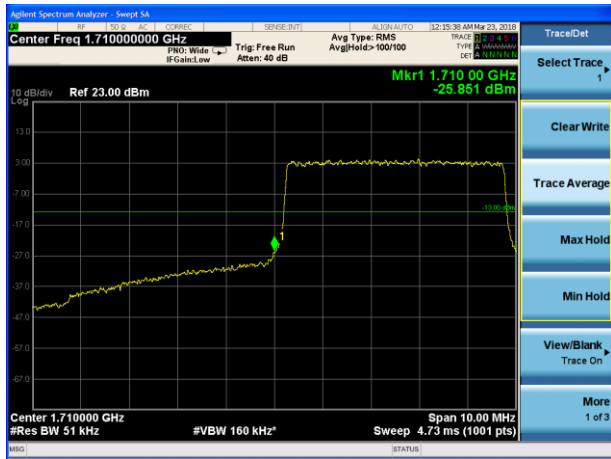

LTE Band 4 16QAM 1.4MHz CH-Low, 1 RB

LTE Band 4 16QAM 1.4MHz CH-High, 1 RB

LTE Band 4 16QAM 1.4MHz CH-Low, 100%RB

LTE Band 4 16QAM 1.4MHz CH-High, 100%RB

LTE Band 4 16QAM 3MHz CH-Low, 1 RB

LTE Band 4 16QAM 3MHz CH-High, 1 RB

LTE Band 4 16QAM 3MHz CH-Low, 100%RB

LTE Band 4 16QAM 3MHz CH-High, 100%RB

LTE Band 4 16QAM 5MHz CH-Low, 1 RB

LTE Band 4 16QAM 5MHz CH-High, 1 RB

LTE Band 4 16QAM 5MHz CH-Low, 100%RB

LTE Band 4 16QAM 5MHz CH-High, 100%RB

LTE Band 4 16QAM 10MHz CH-Low, 1 RB

LTE Band 4 16QAM 10MHz CH-High, 1 RB

LTE Band 4 16QAM 10MHz CH-Low, 100%RB

LTE Band 4 16QAM 10MHz CH-High, 100%RB

LTE Band 4 16QAM 15MHz CH-Low, 1 RB

LTE Band 4 16QAM 15MHz CH-High, 1 RB