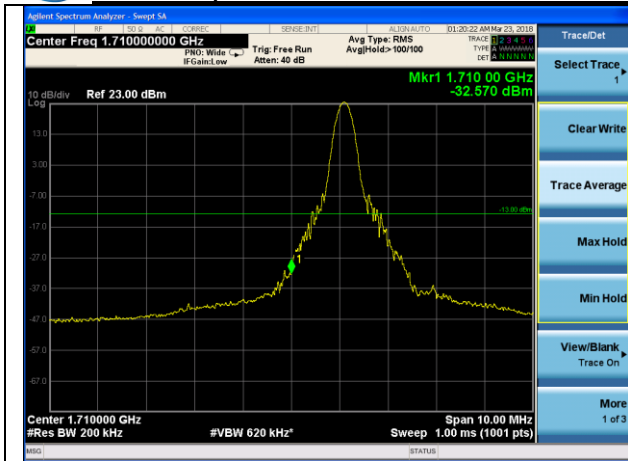

LTE Band 66 QPSK 5MHz CH-Low, 100%RB

LTE Band 66 QPSK 5MHz CH-High, 100%RB

LTE Band 66 QPSK 10MHz CH-Low, 1 RB

LTE Band 66 QPSK 10MHz CH-High, 1 RB

LTE Band 66 QPSK 10MHz CH-Low, 100%RB

LTE Band 66 QPSK 10MHz CH-High, 100%RB

LTE Band 66 QPSK 15MHz CH-Low, 1 RB

LTE Band 66 QPSK 15MHz CH-High, 1 RB

LTE Band 66 QPSK 15MHz CH-Low, 100%RB

LTE Band 66 QPSK 15MHz CH-High, 100%RB

LTE Band 66 QPSK 20MHz CH-Low, 1 RB

LTE Band 66 QPSK 20MHz CH-High, 1 RB

LTE Band 66 QPSK 20MHz CH-Low, 100%RB

LTE Band 66 QPSK 20MHz CH-High, 100%RB

LTE Band 66 16QAM 1.4MHz CH-Low, 1 RB

LTE Band 66 16QAM 1.4MHz CH-High, 1 RB