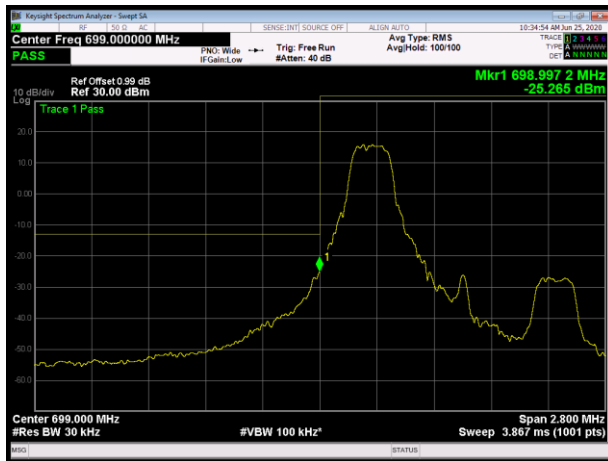

LTE Band 12 QPSK 10MHz CH-Low, 1 RB

LTE Band 12 QPSK 10MHz CH-High, 1 RB

LTE Band 12 QPSK 10MHz CH-Low, 100%RB

LTE Band 12 QPSK 10MHz CH-High, 100%RB

LTE Band 12 16QAM 1.4MHz CH-Low, 1 RB

LTE Band 12 16QAM 1.4MHz CH-High, 1 RB

LTE Band 12 16QAM 1.4MHz CH-Low, 100%RB

LTE Band 12 16QAM 1.4MHz CH-High, 100%RB

LTE Band 12 16QAM 3MHz CH-Low, 1 RB

LTE Band 12 16QAM 3MHz CH-High, 1 RB

LTE Band 12 16QAM 3MHz CH-Low, 100%RB

LTE Band 12 16QAM 3MHz CH-High, 100%RB