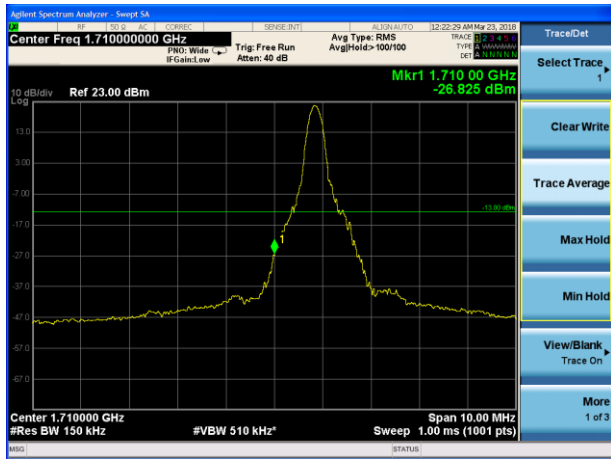

LTE Band 4 16QAM 3MHz CH-Low, 100%RB

LTE Band 4 16QAM 3MHz CH-High, 100%RB

LTE Band 4 16QAM 5MHz CH-Low, 1 RB

LTE Band 4 16QAM 5MHz CH-High, 1 RB

LTE Band 4 16QAM 5MHz CH-Low, 100%RB

LTE Band 4 16QAM 5MHz CH-High, 100%RB

LTE Band 4 16QAM 10MHz CH-Low, 1 RB

LTE Band 4 16QAM 10MHz CH-High, 1 RB

LTE Band 4 16QAM 10MHz CH-Low, 100%RB

LTE Band 4 16QAM 10MHz CH-High, 100%RB

LTE Band 4 16QAM 15MHz CH-Low, 1 RB

LTE Band 4 16QAM 15MHz CH-High, 1 RB

LTE Band 4 16QAM 15MHz CH-Low, 100%RB

LTE Band 4 16QAM 15MHz CH-High, 100%RB

LTE Band 4 16QAM 20MHz CH-Low, 1 RB

LTE Band 4 16QAM 20MHz CH-High, 1 RB

LTE Band 4 16QAM 20MHz CH-Low, 100%RB

LTE Band 4 16QAM 20MHz CH-High, 100%RB