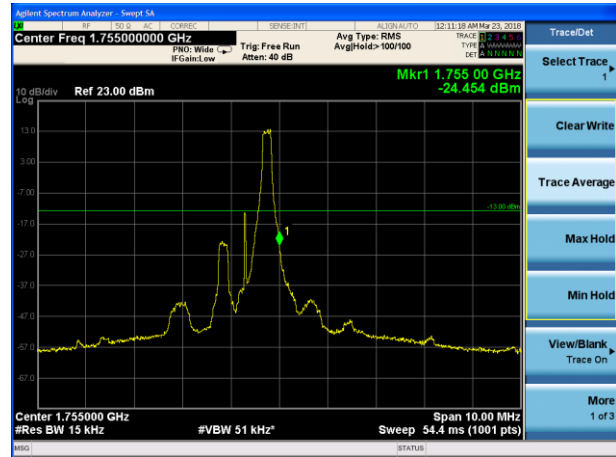

LTE Band 4 QPSK 15MHz CH-Low, 100%RB

LTE Band 4 QPSK 15MHz CH-High, 100%RB

LTE Band 4 QPSK 20MHz CH-Low, 1 RB

LTE Band 4 QPSK 20MHz CH-High, 1 RB

LTE Band 4 QPSK 20MHz CH-Low, 100%RB

LTE Band 4 QPSK 20MHz CH-High, 100%RB

LTE Band 4 16QAM 1.4MHz CH-Low, 1 RB

LTE Band 4 16QAM 1.4MHz CH-High, 1 RB

LTE Band 4 16QAM 1.4MHz CH-Low, 100%RB

LTE Band 4 16QAM 1.4MHz CH-High, 100%RB

LTE Band 4 16QAM 3MHz CH-Low, 1 RB

LTE Band 4 16QAM 3MHz CH-High, 1 RB

LTE Band 4 16QAM 3MHz CH-Low, 100%RB

LTE Band 4 16QAM 3MHz CH-High, 100%RB

LTE Band 4 16QAM 5MHz CH-Low, 1 RB

LTE Band 4 16QAM 5MHz CH-High, 1 RB

LTE Band 4 16QAM 5MHz CH-Low, 100%RB

LTE Band 4 16QAM 5MHz CH-High, 100%RB