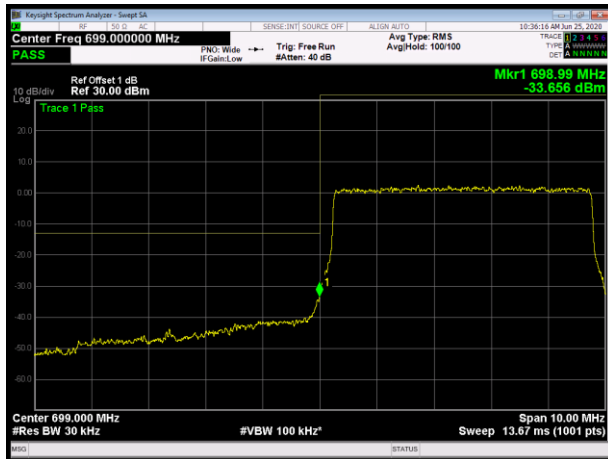

LTE Band 12 QPSK 3MHz CH-Low, 100%RB

LTE Band 12 QPSK 3MHz CH-High, 100%RB

LTE Band 12 QPSK 5MHz CH-Low, 1 RB

LTE Band 12 QPSK 5MHz CH-High, 1 RB

LTE Band 12 QPSK 5MHz CH-Low, 100%RB

LTE Band 12 QPSK 5MHz CH-High, 100%RB

LTE Band 12 QPSK 10MHz CH-Low, 1 RB

LTE Band 12 QPSK 10MHz CH-High, 1 RB

LTE Band 12 QPSK 10MHz CH-Low, 100%RB

LTE Band 12 QPSK 10MHz CH-High, 100%RB

LTE Band 12 16QAM 1.4MHz CH-Low, 1 RB

LTE Band 12 16QAM 1.4MHz CH-High, 1 RB