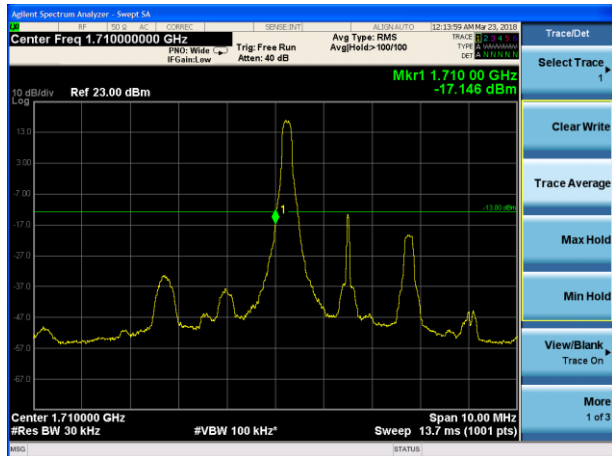

LTE Band 4 QPSK 15MHz CH-Low, 100%RB

LTE Band 4 QPSK 15MHz CH-High, 100%RB

LTE Band 4 QPSK 20MHz CH-Low, 1 RB

LTE Band 4 QPSK 20MHz CH-High, 1 RB

LTE Band 4 QPSK 20MHz CH-Low, 100%RB

LTE Band 4 QPSK 20MHz CH-High, 100%RB

LTE Band 4 16QAM 1.4MHz CH-Low, 1 RB

LTE Band 4 16QAM 1.4MHz CH-High, 1 RB

LTE Band 4 16QAM 1.4MHz CH-Low, 100%RB

LTE Band 4 16QAM 1.4MHz CH-High, 100%RB

LTE Band 4 16QAM 3MHz CH-Low, 1 RB

LTE Band 4 16QAM 3MHz CH-High, 1 RB

LTE Band 4 16QAM 3MHz CH-Low, 100%RB

LTE Band 4 16QAM 3MHz CH-High, 100%RB

LTE Band 4 16QAM 5MHz CH-Low, 1 RB

LTE Band 4 16QAM 5MHz CH-High, 1 RB

LTE Band 4 16QAM 5MHz CH-Low, 100%RB

LTE Band 4 16QAM 5MHz CH-High, 100%RB