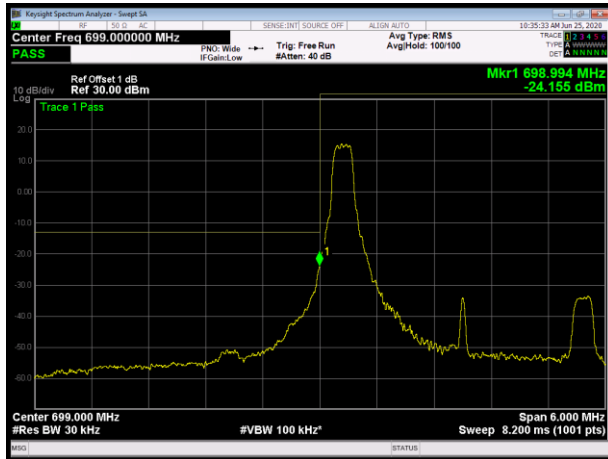

LTE Band 12 QPSK 10MHz CH-Low, 1 RB

LTE Band 12 QPSK 10MHz CH-High, 1 RB

LTE Band 12 QPSK 10MHz CH-Low, 100%RB

LTE Band 12 QPSK 10MHz CH-High, 100%RB

LTE Band 12 16QAM 1.4MHz CH-Low, 1 RB

LTE Band 12 16QAM 1.4MHz CH-High, 1 RB

LTE Band 12 16QAM 1.4MHz CH-Low, 100%RB

LTE Band 12 16QAM 1.4MHz CH-High, 100%RB

LTE Band 12 16QAM 3MHz CH-Low, 1 RB

LTE Band 12 16QAM 3MHz CH-High, 1 RB

LTE Band 12 16QAM 3MHz CH-Low, 100%RB

LTE Band 12 16QAM 3MHz CH-High, 100%RB