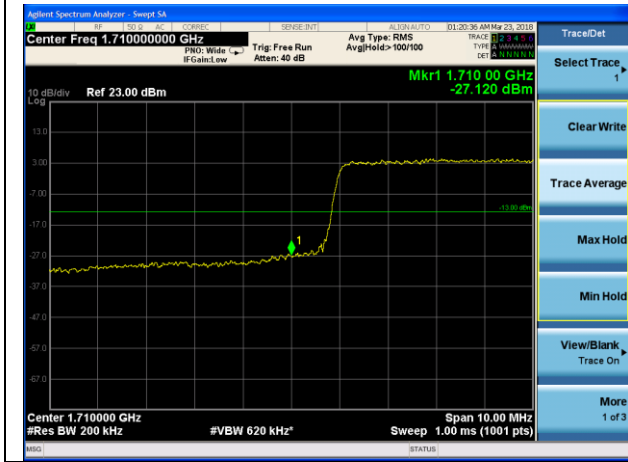

LTE Band 66 QPSK 5MHz CH-Low, 100%RB

LTE Band 66 QPSK 5MHz CH-High, 100%RB

LTE Band 66 QPSK 10MHz CH-Low, 1 RB

LTE Band 66 QPSK 10MHz CH-High, 1 RB

LTE Band 66 QPSK 10MHz CH-Low, 100%RB

LTE Band 66 QPSK 10MHz CH-High, 100%RB

LTE Band 66 QPSK 15MHz CH-Low, 1 RB

LTE Band 66 QPSK 15MHz CH-High, 1 RB

LTE Band 66 QPSK 15MHz CH-Low, 100%RB

LTE Band 66 QPSK 15MHz CH-High, 100%RB

LTE Band 66 QPSK 20MHz CH-Low, 1 RB

LTE Band 66 QPSK 20MHz CH-High, 1 RB

LTE Band 66 QPSK 20MHz CH-Low, 100%RB

LTE Band 66 QPSK 20MHz CH-High, 100%RB

LTE Band 66 16QAM 1.4MHz CH-Low, 1 RB

LTE Band 66 16QAM 1.4MHz CH-High, 1 RB