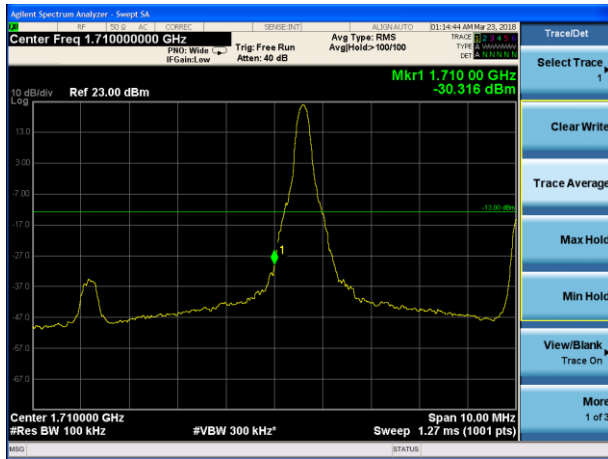

LTE Band 66 QPSK 3MHz CH-Low, 1 RB

LTE Band 66 QPSK 3MHz CH-High, 1 RB

LTE Band 66 QPSK 3MHz CH-Low, 100%RB

LTE Band 66 QPSK 3MHz CH-High, 100%RB

LTE Band 66 QPSK 5MHz CH-Low, 1 RB

LTE Band 66 QPSK 5MHz CH-High, 1 RB

LTE Band 66 QPSK 5MHz CH-Low, 100%RB

LTE Band 66 QPSK 5MHz CH-High, 100%RB

LTE Band 66 QPSK 10MHz CH-Low, 1 RB

LTE Band 66 QPSK 10MHz CH-High, 1 RB

LTE Band 66 QPSK 10MHz CH-Low, 100%RB

LTE Band 66 QPSK 10MHz CH-High, 100%RB