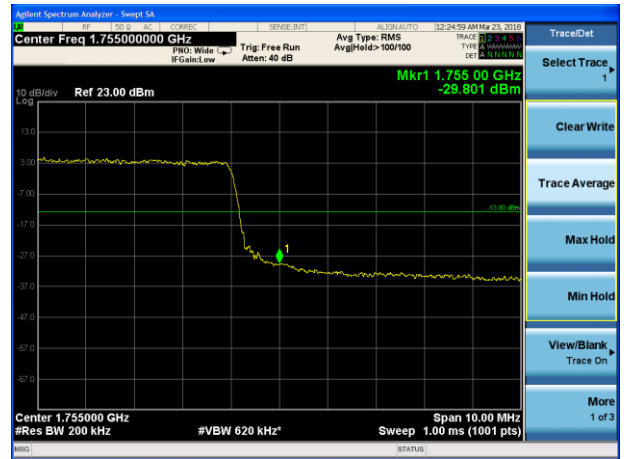

LTE Band 4 QPSK 15MHz CH-Low, 100%RB

LTE Band 4 QPSK 15MHz CH-High, 100%RB

LTE Band 4 QPSK 20MHz CH-Low, 1 RB

LTE Band 4 QPSK 20MHz CH-High, 1 RB

LTE Band 4 QPSK 20MHz CH-Low, 100%RB

LTE Band 4 QPSK 20MHz CH-High, 100%RB

LTE Band 4 16QAM 1.4MHz CH-Low, 1 RB

LTE Band 4 16QAM 1.4MHz CH-High, 1 RB

LTE Band 4 16QAM 1.4MHz CH-Low, 100%RB

LTE Band 4 16QAM 1.4MHz CH-High, 100%RB

LTE Band 4 16QAM 3MHz CH-Low, 1 RB

LTE Band 4 16QAM 3MHz CH-High, 1 RB

LTE Band 4 16QAM 3MHz CH-Low, 100%RB

LTE Band 4 16QAM 3MHz CH-High, 100%RB

LTE Band 4 16QAM 5MHz CH-Low, 1 RB

LTE Band 4 16QAM 5MHz CH-High, 1 RB

LTE Band 4 16QAM 5MHz CH-Low, 100%RB

LTE Band 4 16QAM 5MHz CH-High, 100%RB