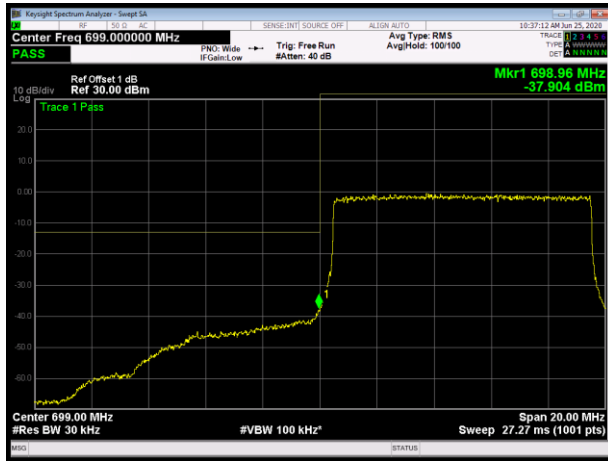

LTE Band 12 QPSK 1.4MHz CH-Low, 1 RB

LTE Band 12 QPSK 1.4MHz CH-High, 1 RB

LTE Band 12 QPSK 1.4MHz CH-Low, 100%RB

LTE Band 12 QPSK 1.4MHz CH-High, 100%RB

LTE Band 12 QPSK 3MHz CH-Low, 1 RB

LTE Band 12 QPSK 3MHz CH-High, 1 RB

LTE Band 12 QPSK 3MHz CH-Low, 100%RB

LTE Band 12 QPSK 3MHz CH-High, 100%RB

LTE Band 12 QPSK 5MHz CH-Low, 1 RB

LTE Band 12 QPSK 5MHz CH-High, 1 RB

LTE Band 12 QPSK 5MHz CH-Low, 100%RB

LTE Band 12 QPSK 5MHz CH-High, 100%RB

LTE Band 12 QPSK 10MHz CH-Low, 1 RB

LTE Band 12 QPSK 10MHz CH-High, 1 RB

LTE Band 12 QPSK 10MHz CH-Low, 100%RB

LTE Band 12 QPSK 10MHz CH-High, 100%RB

LTE Band 12 16QAM 1.4MHz CH-Low, 1 RB

LTE Band 12 16QAM 1.4MHz CH-High, 1 RB