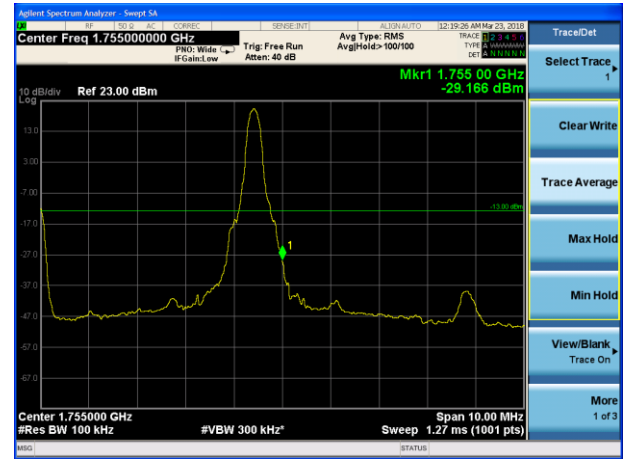

LTE Band 4 16QAM 1.4MHz CH-Low, 1 RB

LTE Band 4 16QAM 1.4MHz CH-High, 1 RB

LTE Band 4 16QAM 1.4MHz CH-Low, 100%RB

LTE Band 4 16QAM 1.4MHz CH-High, 100%RB

LTE Band 4 16QAM 3MHz CH-Low, 1 RB

LTE Band 4 16QAM 3MHz CH-High, 1 RB

LTE Band 4 16QAM 3MHz CH-Low, 100%RB

LTE Band 4 16QAM 3MHz CH-High, 100%RB

LTE Band 4 16QAM 5MHz CH-Low, 1 RB

LTE Band 4 16QAM 5MHz CH-High, 1 RB

LTE Band 4 16QAM 5MHz CH-Low, 100%RB

LTE Band 4 16QAM 5MHz CH-High, 100%RB

LTE Band 4 16QAM 10MHz CH-Low, 1 RB

LTE Band 4 16QAM 10MHz CH-High, 1 RB

LTE Band 4 16QAM 10MHz CH-Low, 100%RB

LTE Band 4 16QAM 10MHz CH-High, 100%RB

LTE Band 4 16QAM 15MHz CH-Low, 1 RB

LTE Band 4 16QAM 15MHz CH-High, 1 RB