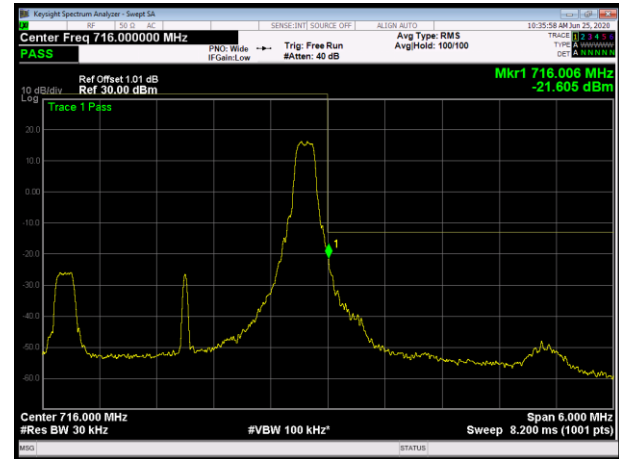

LTE Band 12 16QAM 1.4MHz CH-Low, 100%RB

LTE Band 12 16QAM 1.4MHz CH-High, 100%RB

LTE Band 12 16QAM 3MHz CH-Low, 1 RB

LTE Band 12 16QAM 3MHz CH-High, 1 RB

LTE Band 12 16QAM 3MHz CH-Low, 100%RB

LTE Band 12 16QAM 3MHz CH-High, 100%RB