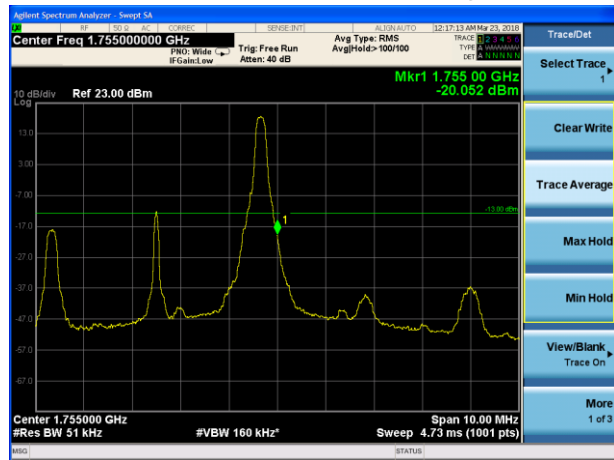

LTE Band 4 16QAM 1.4MHz CH-Low, 1 RB

LTE Band 4 16QAM 1.4MHz CH-High, 1 RB

LTE Band 4 16QAM 1.4MHz CH-Low, 100%RB

LTE Band 4 16QAM 1.4MHz CH-High, 100%RB

LTE Band 4 16QAM 3MHz CH-Low, 1 RB

LTE Band 4 16QAM 3MHz CH-High, 1 RB

LTE Band 4 16QAM 3MHz CH-Low, 100%RB

LTE Band 4 16QAM 3MHz CH-High, 100%RB

LTE Band 4 16QAM 5MHz CH-Low, 1 RB

LTE Band 4 16QAM 5MHz CH-High, 1 RB

LTE Band 4 16QAM 5MHz CH-Low, 100%RB

LTE Band 4 16QAM 5MHz CH-High, 100%RB

LTE Band 4 16QAM 10MHz CH-Low, 1 RB

LTE Band 4 16QAM 10MHz CH-High, 1 RB

LTE Band 4 16QAM 10MHz CH-Low, 100%RB

LTE Band 4 16QAM 10MHz CH-High, 100%RB

LTE Band 4 16QAM 15MHz CH-Low, 1 RB

LTE Band 4 16QAM 15MHz CH-High, 1 RB