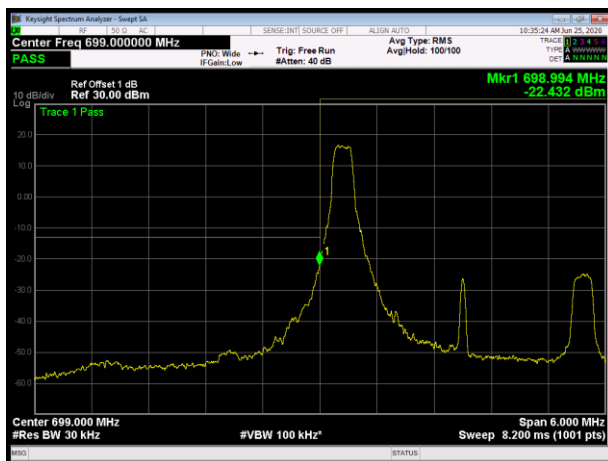

LTE Band 12 QPSK 1.4MHz CH-Low, 1 RB

LTE Band 12 QPSK 1.4MHz CH-High, 1 RB

LTE Band 12 QPSK 1.4MHz CH-Low, 100%RB

LTE Band 12 QPSK 1.4MHz CH-High, 100%RB

LTE Band 12 QPSK 3MHz CH-Low, 1 RB

LTE Band 12 QPSK 3MHz CH-High, 1 RB

LTE Band 12 QPSK 3MHz CH-Low, 100%RB

LTE Band 12 QPSK 3MHz CH-High, 100%RB

LTE Band 12 QPSK 5MHz CH-Low, 1 RB

LTE Band 12 QPSK 5MHz CH-High, 1 RB

LTE Band 12 QPSK 5MHz CH-Low, 100%RB

LTE Band 12 QPSK 5MHz CH-High, 100%RB