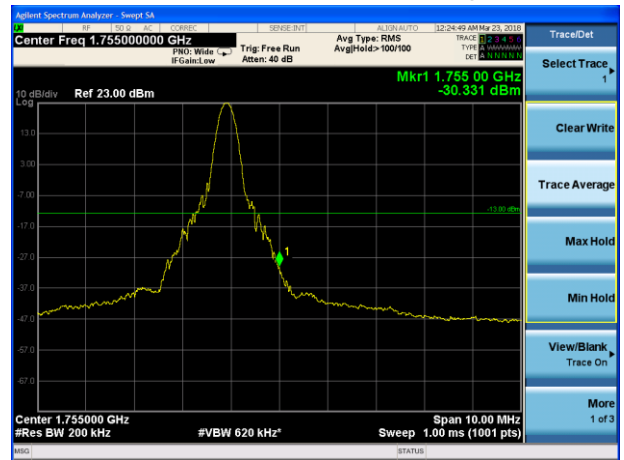

LTE Band 4 QPSK 15MHz CH-Low, 100%RB

LTE Band 4 QPSK 15MHz CH-High, 100%RB

LTE Band 4 QPSK 20MHz CH-Low, 1 RB

LTE Band 4 QPSK 20MHz CH-High, 1 RB

LTE Band 4 QPSK 20MHz CH-Low, 100%RB

LTE Band 4 QPSK 20MHz CH-High, 100%RB

LTE Band 4 16QAM 1.4MHz CH-Low, 1 RB

LTE Band 4 16QAM 1.4MHz CH-High, 1 RB

LTE Band 4 16QAM 1.4MHz CH-Low, 100%RB

LTE Band 4 16QAM 1.4MHz CH-High, 100%RB

LTE Band 4 16QAM 3MHz CH-Low, 1 RB

LTE Band 4 16QAM 3MHz CH-High, 1 RB

LTE Band 4 16QAM 3MHz CH-Low, 100%RB

LTE Band 4 16QAM 3MHz CH-High, 100%RB

LTE Band 4 16QAM 5MHz CH-Low, 1 RB

LTE Band 4 16QAM 5MHz CH-High, 1 RB

LTE Band 4 16QAM 5MHz CH-Low, 100%RB

LTE Band 4 16QAM 5MHz CH-High, 100%RB