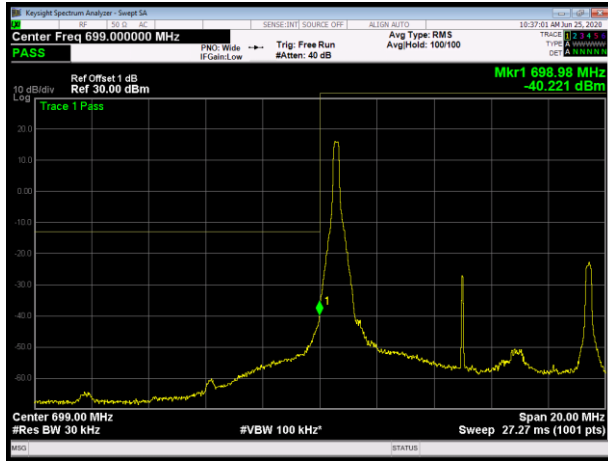

LTE Band 12 QPSK 1.4MHz CH-Low, 1 RB

LTE Band 12 QPSK 1.4MHz CH-High, 1 RB

LTE Band 12 QPSK 1.4MHz CH-Low, 100%RB

LTE Band 12 QPSK 1.4MHz CH-High, 100%RB

LTE Band 12 QPSK 3MHz CH-Low, 1 RB

LTE Band 12 QPSK 3MHz CH-High, 1 RB

LTE Band 12 QPSK 3MHz CH-Low, 100%RB

LTE Band 12 QPSK 3MHz CH-High, 100%RB

LTE Band 12 QPSK 5MHz CH-Low, 1 RB

LTE Band 12 QPSK 5MHz CH-High, 1 RB

LTE Band 12 QPSK 5MHz CH-Low, 100%RB

LTE Band 12 QPSK 5MHz CH-High, 100%RB

LTE Band 12 QPSK 10MHz CH-Low, 1 RB

LTE Band 12 QPSK 10MHz CH-High, 1 RB

LTE Band 12 QPSK 10MHz CH-Low, 100%RB

LTE Band 12 QPSK 10MHz CH-High, 100%RB

LTE Band 12 16QAM 1.4MHz CH-Low, 1 RB

LTE Band 12 16QAM 1.4MHz CH-High, 1 RB