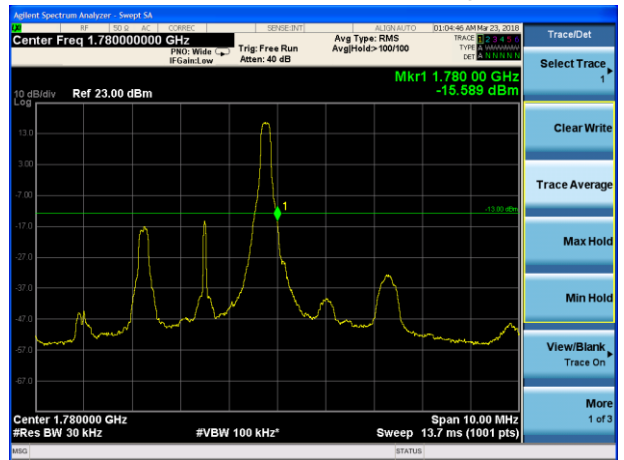

LTE Band 12 16QAM 10MHz CH-Low, 100%RB

LTE Band 12 16QAM 10MHz CH-High, 100%RB

LTE Band 66 QPSK 1.4MHz CH-Low, 1 RB

LTE Band 66 QPSK 1.4MHz CH-High, 1 RB

LTE Band 66 QPSK 1.4MHz CH-Low, 100%RB

LTE Band 66 QPSK 1.4MHz CH-High, 100%RB

LTE Band 66 QPSK 3MHz CH-Low, 1 RB

LTE Band 66 QPSK 3MHz CH-High, 1 RB

LTE Band 66 QPSK 3MHz CH-Low, 100%RB

LTE Band 66 QPSK 3MHz CH-High, 100%RB

LTE Band 66 QPSK 5MHz CH-Low, 1 RB

LTE Band 66 QPSK 5MHz CH-High, 1 RB