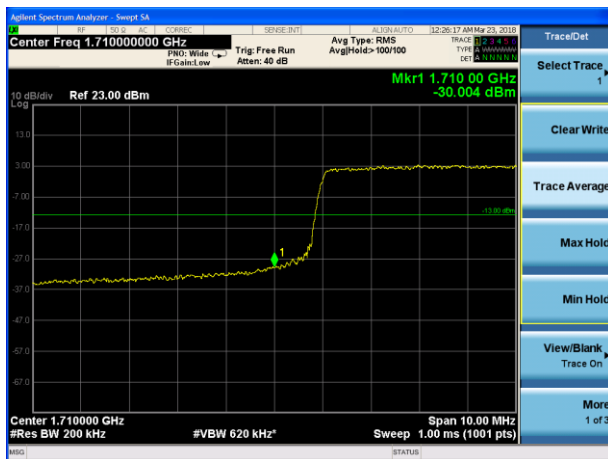

LTE Band 4 16QAM 10MHz CH-Low, 1 RB

LTE Band 4 16QAM 10MHz CH-High, 1 RB

LTE Band 4 16QAM 10MHz CH-Low, 100%RB

LTE Band 4 16QAM 10MHz CH-High, 100%RB

LTE Band 4 16QAM 15MHz CH-Low, 1 RB

LTE Band 4 16QAM 15MHz CH-High, 1 RB

LTE Band 4 16QAM 15MHz CH-Low, 100%RB

LTE Band 4 16QAM 15MHz CH-High, 100%RB

LTE Band 4 16QAM 20MHz CH-Low, 1 RB

LTE Band 4 16QAM 20MHz CH-High, 1 RB

LTE Band 4 16QAM 20MHz CH-Low, 100%RB

LTE Band 4 16QAM 20MHz CH-High, 100%RB

LTE Band 12 QPSK 1.4MHz CH-Low, 1 RB

LTE Band 12 QPSK 1.4MHz CH-High, 1 RB

LTE Band 12 QPSK 1.4MHz CH-Low, 100%RB

LTE Band 12 QPSK 1.4MHz CH-High, 100%RB

LTE Band 12 QPSK 3MHz CH-Low, 1 RB

LTE Band 12 QPSK 3MHz CH-High, 1 RB