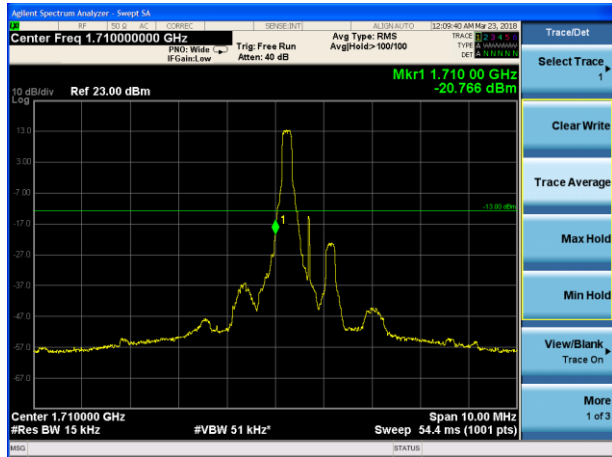

LTE Band 4 QPSK 15MHz CH-Low, 100%RB

LTE Band 4 QPSK 15MHz CH-High, 100%RB

LTE Band 4 QPSK 20MHz CH-Low, 1 RB

LTE Band 4 QPSK 20MHz CH-High, 1 RB

LTE Band 4 QPSK 20MHz CH-Low, 100%RB

LTE Band 4 QPSK 20MHz CH-High, 100%RB

LTE Band 4 16QAM 1.4MHz CH-Low, 1 RB

LTE Band 4 16QAM 1.4MHz CH-High, 1 RB

LTE Band 4 16QAM 1.4MHz CH-Low, 100%RB

LTE Band 4 16QAM 1.4MHz CH-High, 100%RB

LTE Band 4 16QAM 3MHz CH-Low, 1 RB

LTE Band 4 16QAM 3MHz CH-High, 1 RB

LTE Band 4 16QAM 3MHz CH-Low, 100%RB

LTE Band 4 16QAM 3MHz CH-High, 100%RB

LTE Band 4 16QAM 5MHz CH-Low, 1 RB

LTE Band 4 16QAM 5MHz CH-High, 1 RB

LTE Band 4 16QAM 5MHz CH-Low, 100%RB

LTE Band 4 16QAM 5MHz CH-High, 100%RB