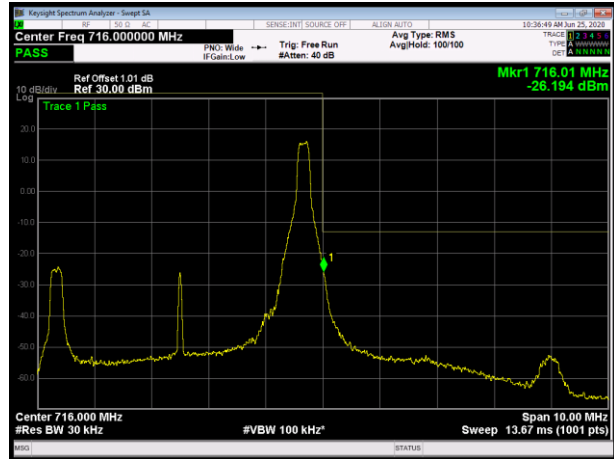

LTE Band 12 16QAM 5MHz CH-High, 1 RB