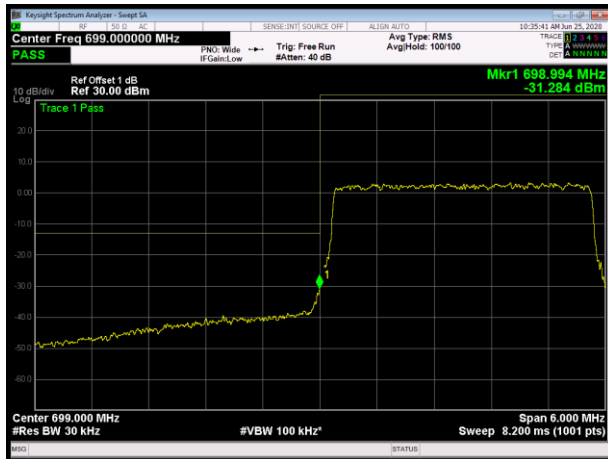

LTE Band 12 16QAM 1.4MHz CH-Low, 100%RB

LTE Band 12 16QAM 1.4MHz CH-High, 100%RB

LTE Band 12 16QAM 3MHz CH-Low, 1 RB

LTE Band 12 16QAM 3MHz CH-High, 1 RB

LTE Band 12 16QAM 3MHz CH-Low, 100%RB

LTE Band 12 16QAM 3MHz CH-High, 100%RB