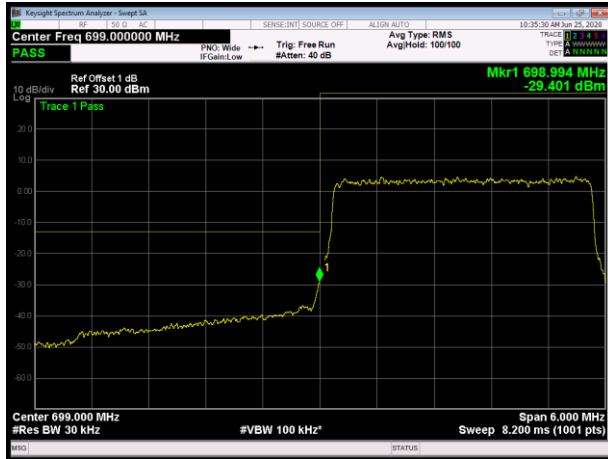

LTE Band 4 16QAM 15MHz CH-Low, 100%RB

LTE Band 4 16QAM 15MHz CH-High, 100%RB

LTE Band 4 16QAM 20MHz CH-Low, 1 RB

LTE Band 4 16QAM 20MHz CH-High, 1 RB

LTE Band 4 16QAM 20MHz CH-Low, 100%RB

LTE Band 4 16QAM 20MHz CH-High, 100%RB

LTE Band 12 QPSK 1.4MHz CH-Low, 1 RB

LTE Band 12 QPSK 1.4MHz CH-High, 1 RB

LTE Band 12 QPSK 1.4MHz CH-Low, 100%RB

LTE Band 12 QPSK 1.4MHz CH-High, 100%RB

LTE Band 12 QPSK 3MHz CH-Low, 1 RB

LTE Band 12 QPSK 3MHz CH-High, 1 RB

LTE Band 12 QPSK 3MHz CH-Low, 100%RB

LTE Band 12 QPSK 3MHz CH-High, 100%RB

LTE Band 12 QPSK 5MHz CH-Low, 1 RB

LTE Band 12 QPSK 5MHz CH-High, 1 RB

LTE Band 12 QPSK 5MHz CH-Low, 100%RB

LTE Band 12 QPSK 5MHz CH-High, 100%RB