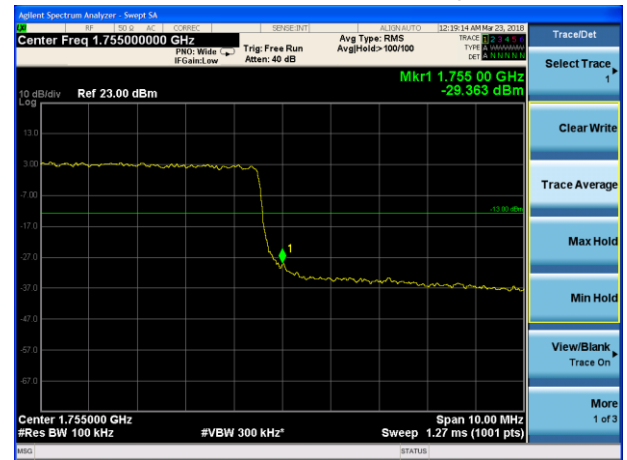

LTE Band 4 16QAM 3MHz CH-Low, 100%RB

LTE Band 4 16QAM 3MHz CH-High, 100%RB

LTE Band 4 16QAM 5MHz CH-Low, 1 RB

LTE Band 4 16QAM 5MHz CH-High, 1 RB

LTE Band 4 16QAM 5MHz CH-Low, 100%RB

LTE Band 4 16QAM 5MHz CH-High, 100%RB

LTE Band 4 16QAM 10MHz CH-Low, 1 RB

LTE Band 4 16QAM 10MHz CH-High, 1 RB

LTE Band 4 16QAM 10MHz CH-Low, 100%RB

LTE Band 4 16QAM 10MHz CH-High, 100%RB

LTE Band 4 16QAM 15MHz CH-Low, 1 RB

LTE Band 4 16QAM 15MHz CH-High, 1 RB

LTE Band 4 16QAM 15MHz CH-Low, 100%RB

LTE Band 4 16QAM 15MHz CH-High, 100%RB

LTE Band 4 16QAM 20MHz CH-Low, 1 RB

LTE Band 4 16QAM 20MHz CH-High, 1 RB

LTE Band 4 16QAM 20MHz CH-Low, 100%RB

LTE Band 4 16QAM 20MHz CH-High, 100%RB