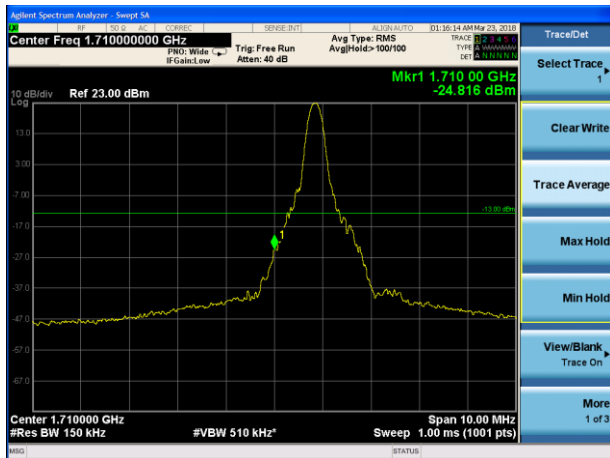

LTE Band 66 QPSK 3MHz CH-Low, 1 RB

LTE Band 66 QPSK 3MHz CH-High, 1 RB

LTE Band 66 QPSK 3MHz CH-Low, 100%RB

LTE Band 66 QPSK 3MHz CH-High, 100%RB

LTE Band 66 QPSK 5MHz CH-Low, 1 RB

LTE Band 66 QPSK 5MHz CH-High, 1 RB

LTE Band 66 QPSK 5MHz CH-Low, 100%RB

LTE Band 66 QPSK 5MHz CH-High, 100%RB

LTE Band 66 QPSK 10MHz CH-Low, 1 RB

LTE Band 66 QPSK 10MHz CH-High, 1 RB

LTE Band 66 QPSK 10MHz CH-Low, 100%RB

LTE Band 66 QPSK 10MHz CH-High, 100%RB

LTE Band 66 QPSK 15MHz CH-Low, 1 RB

LTE Band 66 QPSK 15MHz CH-High, 1 RB

LTE Band 66 QPSK 15MHz CH-Low, 100%RB

LTE Band 66 QPSK 15MHz CH-High, 100%RB

LTE Band 66 QPSK 20MHz CH-Low, 1 RB

LTE Band 66 QPSK 20MHz CH-High, 1 RB