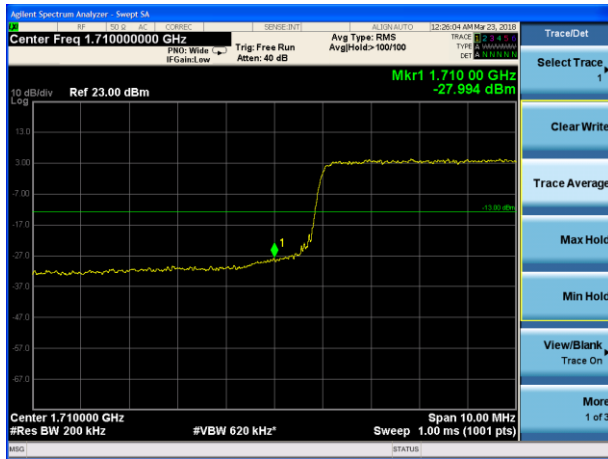

LTE Band 4 QPSK 15MHz CH-Low, 100%RB

LTE Band 4 QPSK 15MHz CH-High, 100%RB

LTE Band 4 QPSK 20MHz CH-Low, 1 RB

LTE Band 4 QPSK 20MHz CH-High, 1 RB

LTE Band 4 QPSK 20MHz CH-Low, 100%RB

LTE Band 4 QPSK 20MHz CH-High, 100%RB

LTE Band 4 16QAM 1.4MHz CH-Low, 1 RB

LTE Band 4 16QAM 1.4MHz CH-High, 1 RB

LTE Band 4 16QAM 1.4MHz CH-Low, 100%RB

LTE Band 4 16QAM 1.4MHz CH-High, 100%RB

LTE Band 4 16QAM 3MHz CH-Low, 1 RB

LTE Band 4 16QAM 3MHz CH-High, 1 RB

LTE Band 4 16QAM 3MHz CH-Low, 100%RB

LTE Band 4 16QAM 3MHz CH-High, 100%RB

LTE Band 4 16QAM 5MHz CH-Low, 1 RB

LTE Band 4 16QAM 5MHz CH-High, 1 RB

LTE Band 4 16QAM 5MHz CH-Low, 100%RB

LTE Band 4 16QAM 5MHz CH-High, 100%RB