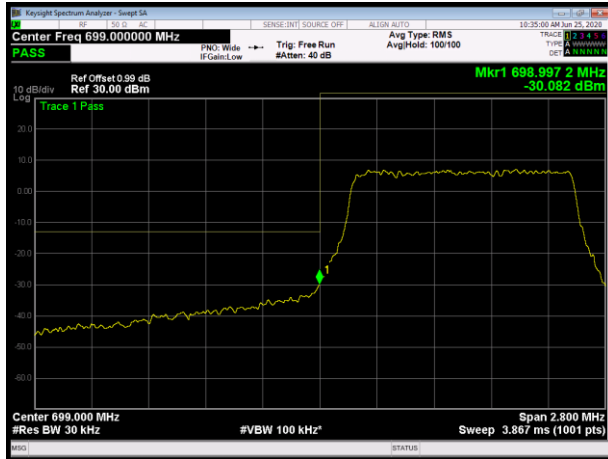

LTE Band 12 QPSK 10MHz CH-Low, 1 RB

LTE Band 12 QPSK 10MHz CH-High, 1 RB

LTE Band 12 QPSK 10MHz CH-Low, 100%RB

LTE Band 12 QPSK 10MHz CH-High, 100%RB

LTE Band 12 16QAM 1.4MHz CH-Low, 1 RB

LTE Band 12 16QAM 1.4MHz CH-High, 1 RB

LTE Band 12 16QAM 1.4MHz CH-Low, 100%RB

LTE Band 12 16QAM 1.4MHz CH-High, 100%RB

LTE Band 12 16QAM 3MHz CH-Low, 1 RB

LTE Band 12 16QAM 3MHz CH-High, 1 RB

LTE Band 12 16QAM 3MHz CH-Low, 100%RB

LTE Band 12 16QAM 3MHz CH-High, 100%RB