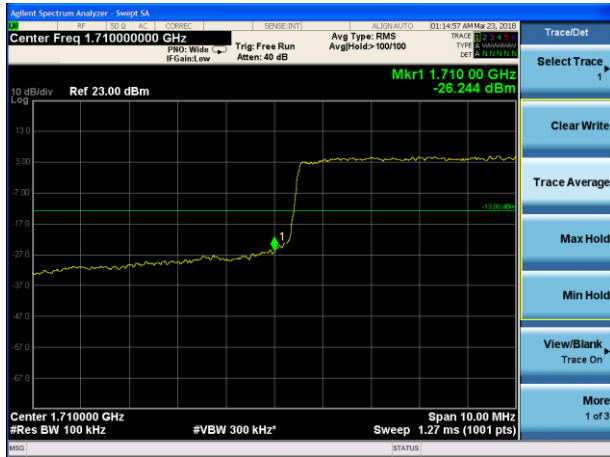

LTE Band 66 QPSK 3MHz CH-Low, 1 RB

LTE Band 66 QPSK 3MHz CH-High, 1 RB

LTE Band 66 QPSK 3MHz CH-Low, 100%RB

LTE Band 66 QPSK 3MHz CH-High, 100%RB

LTE Band 66 QPSK 5MHz CH-Low, 1 RB

LTE Band 66 QPSK 5MHz CH-High, 1 RB

LTE Band 66 QPSK 5MHz CH-Low, 100%RB

LTE Band 66 QPSK 5MHz CH-High, 100%RB

LTE Band 66 QPSK 10MHz CH-Low, 1 RB

LTE Band 66 QPSK 10MHz CH-High, 1 RB

LTE Band 66 QPSK 10MHz CH-Low, 100%RB

LTE Band 66 QPSK 10MHz CH-High, 100%RB

LTE Band 66 QPSK 15MHz CH-Low, 1 RB

LTE Band 66 QPSK 15MHz CH-High, 1 RB

LTE Band 66 QPSK 15MHz CH-Low, 100%RB

LTE Band 66 QPSK 15MHz CH-High, 100%RB

LTE Band 66 QPSK 20MHz CH-Low, 1 RB

LTE Band 66 QPSK 20MHz CH-High, 1 RB