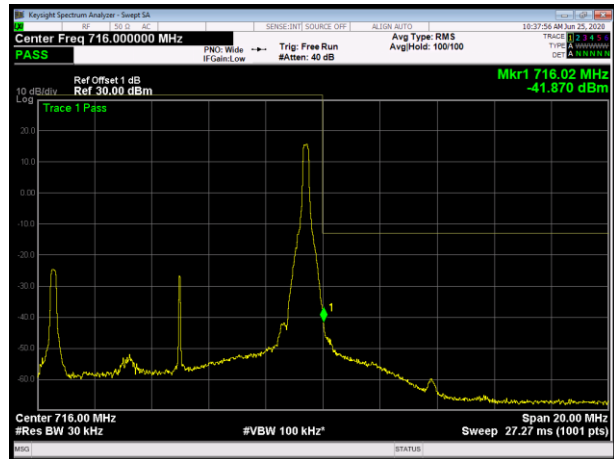

LTE Band 12 16QAM 5MHz CH-Low, 1 RB

LTE Band 12 16QAM 5MHz CH-High, 1 RB

LTE Band 12 16QAM 5MHz CH-Low, 100%RB

LTE Band 12 16QAM 5MHz CH-High, 100%RB

LTE Band 12 16QAM 10MHz CH-Low, 1 RB

LTE Band 12 16QAM 10MHz CH-High, 1 RB