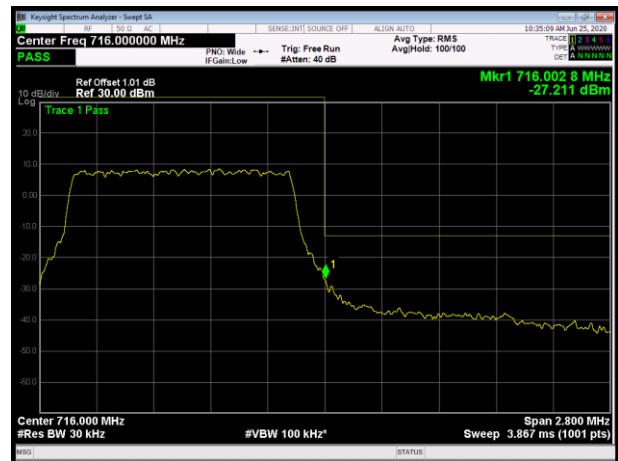

LTE Band 12 QPSK 1.4MHz CH-Low, 1 RB

LTE Band 12 QPSK 1.4MHz CH-High, 1 RB

LTE Band 12 QPSK 1.4MHz CH-Low, 100%RB

LTE Band 12 QPSK 1.4MHz CH-High, 100%RB

LTE Band 12 QPSK 3MHz CH-Low, 1 RB

LTE Band 12 QPSK 3MHz CH-High, 1 RB

LTE Band 12 QPSK 3MHz CH-Low, 100%RB

LTE Band 12 QPSK 3MHz CH-High, 100%RB

LTE Band 12 QPSK 5MHz CH-Low, 1 RB

LTE Band 12 QPSK 5MHz CH-High, 1 RB

LTE Band 12 QPSK 5MHz CH-Low, 100%RB

LTE Band 12 QPSK 5MHz CH-High, 100%RB