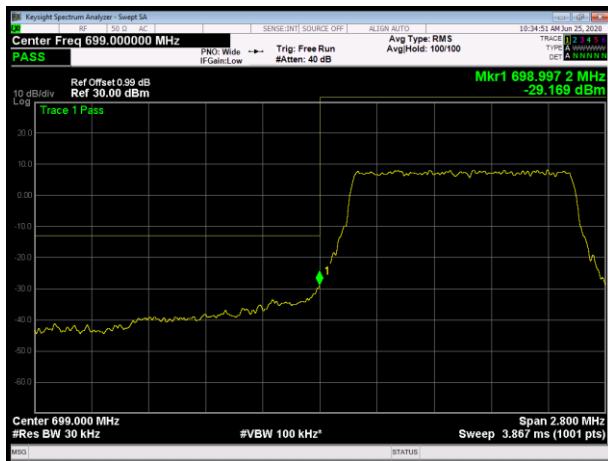

LTE Band 4 16QAM 10MHz CH-Low, 1 RB

LTE Band 4 16QAM 10MHz CH-High, 1 RB

LTE Band 4 16QAM 10MHz CH-Low, 100%RB

LTE Band 4 16QAM 10MHz CH-High, 100%RB

LTE Band 4 16QAM 15MHz CH-Low, 1 RB

LTE Band 4 16QAM 15MHz CH-High, 1 RB

LTE Band 4 16QAM 15MHz CH-Low, 100%RB

LTE Band 4 16QAM 15MHz CH-High, 100%RB

LTE Band 4 16QAM 20MHz CH-Low, 1 RB

LTE Band 4 16QAM 20MHz CH-High, 1 RB

LTE Band 4 16QAM 20MHz CH-Low, 100%RB

LTE Band 4 16QAM 20MHz CH-High, 100%RB

LTE Band 12 QPSK 1.4MHz CH-Low, 1 RB

LTE Band 12 QPSK 1.4MHz CH-High, 1 RB

LTE Band 12 QPSK 1.4MHz CH-Low, 100%RB

LTE Band 12 QPSK 1.4MHz CH-High, 100%RB

LTE Band 12 QPSK 3MHz CH-Low, 1 RB

LTE Band 12 QPSK 3MHz CH-High, 1 RB