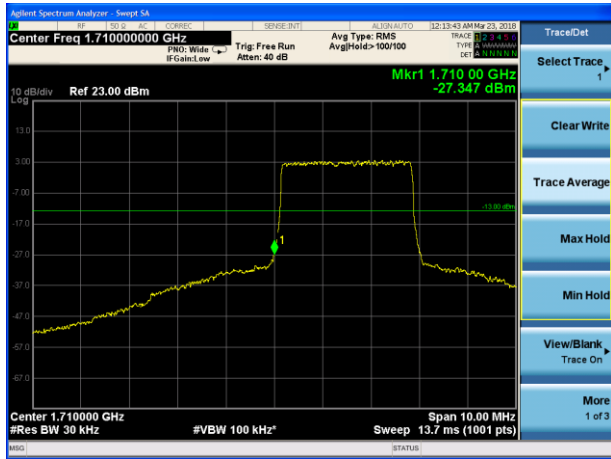

LTE Band 4 QPSK 15MHz CH-Low, 100%RB

LTE Band 4 QPSK 15MHz CH-High, 100%RB

LTE Band 4 QPSK 20MHz CH-Low, 1 RB

LTE Band 4 QPSK 20MHz CH-High, 1 RB

LTE Band 4 QPSK 20MHz CH-Low, 100%RB

LTE Band 4 QPSK 20MHz CH-High, 100%RB

LTE Band 4 16QAM 1.4MHz CH-Low, 1 RB

LTE Band 4 16QAM 1.4MHz CH-High, 1 RB

LTE Band 4 16QAM 1.4MHz CH-Low, 100%RB

LTE Band 4 16QAM 1.4MHz CH-High, 100%RB

LTE Band 4 16QAM 3MHz CH-Low, 1 RB

LTE Band 4 16QAM 3MHz CH-High, 1 RB

LTE Band 4 16QAM 3MHz CH-Low, 100%RB

LTE Band 4 16QAM 3MHz CH-High, 100%RB

LTE Band 4 16QAM 5MHz CH-Low, 1 RB

LTE Band 4 16QAM 5MHz CH-High, 1 RB

LTE Band 4 16QAM 5MHz CH-Low, 100%RB

LTE Band 4 16QAM 5MHz CH-High, 100%RB

LTE Band 4 16QAM 10MHz CH-Low, 1 RB

LTE Band 4 16QAM 10MHz CH-High, 1 RB

LTE Band 4 16QAM 10MHz CH-Low, 100%RB

LTE Band 4 16QAM 10MHz CH-High, 100%RB

LTE Band 4 16QAM 15MHz CH-Low, 1 RB

LTE Band 4 16QAM 15MHz CH-High, 1 RB