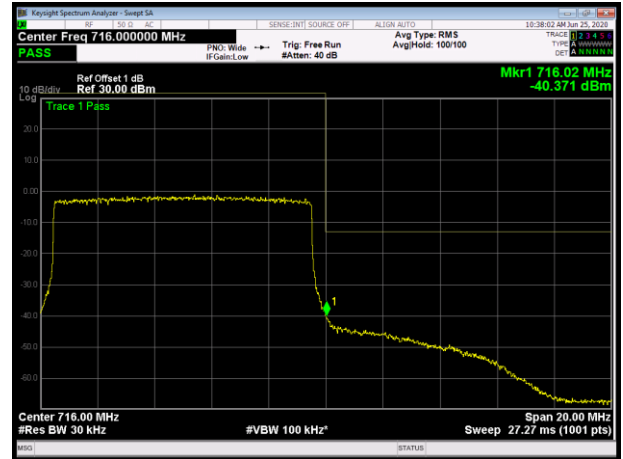

LTE Band 12 16QAM 10MHz CH-High, 100%RB