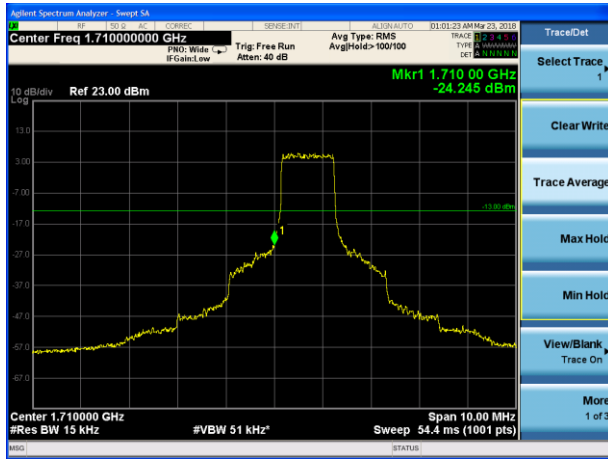

LTE Band 12 16QAM 10MHz CH-Low, 100%RB

LTE Band 12 16QAM 10MHz CH-High, 100%RB

LTE Band 66 QPSK 1.4MHz CH-Low, 1 RB

LTE Band 66 QPSK 1.4MHz CH-High, 1 RB

LTE Band 66 QPSK 1.4MHz CH-Low, 100%RB

LTE Band 66 QPSK 1.4MHz CH-High, 100%RB

LTE Band 66 QPSK 3MHz CH-Low, 1 RB

LTE Band 66 QPSK 3MHz CH-High, 1 RB

LTE Band 66 QPSK 3MHz CH-Low, 100%RB

LTE Band 66 QPSK 3MHz CH-High, 100%RB

LTE Band 66 QPSK 5MHz CH-Low, 1 RB

LTE Band 66 QPSK 5MHz CH-High, 1 RB