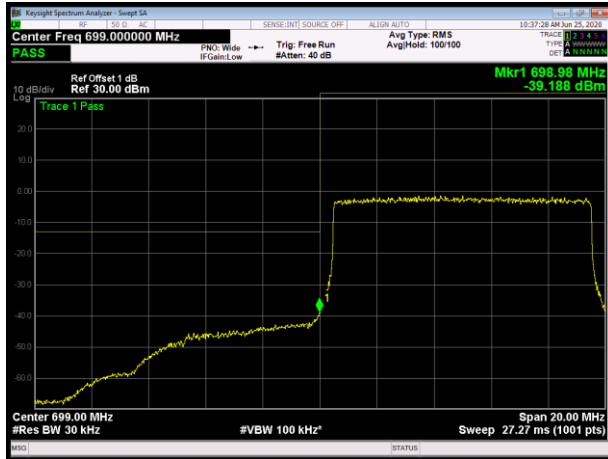

LTE Band 12 16QAM 10MHz CH-Low, 100%RB