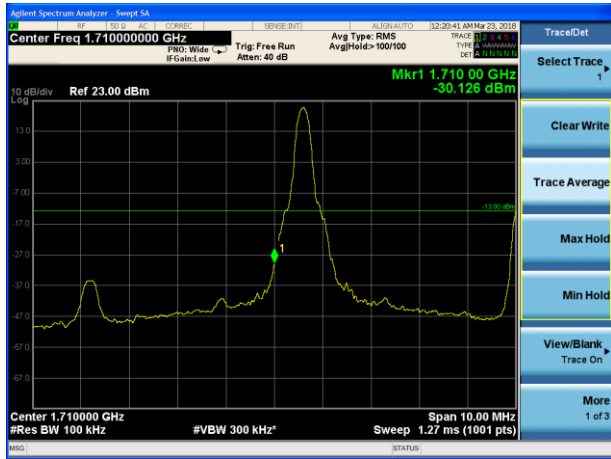

LTE Band 4 16QAM 1.4MHz CH-Low, 1 RB

LTE Band 4 16QAM 1.4MHz CH-High, 1 RB

LTE Band 4 16QAM 1.4MHz CH-Low, 100%RB

LTE Band 4 16QAM 1.4MHz CH-High, 100%RB

LTE Band 4 16QAM 3MHz CH-Low, 1 RB

LTE Band 4 16QAM 3MHz CH-High, 1 RB

LTE Band 4 16QAM 3MHz CH-Low, 100%RB

LTE Band 4 16QAM 3MHz CH-High, 100%RB

LTE Band 4 16QAM 5MHz CH-Low, 1 RB

LTE Band 4 16QAM 5MHz CH-High, 1 RB

LTE Band 4 16QAM 5MHz CH-Low, 100%RB

LTE Band 4 16QAM 5MHz CH-High, 100%RB

LTE Band 4 16QAM 10MHz CH-Low, 1 RB

LTE Band 4 16QAM 10MHz CH-High, 1 RB

LTE Band 4 16QAM 10MHz CH-Low, 100%RB

LTE Band 4 16QAM 10MHz CH-High, 100%RB

LTE Band 4 16QAM 15MHz CH-Low, 1 RB

LTE Band 4 16QAM 15MHz CH-High, 1 RB