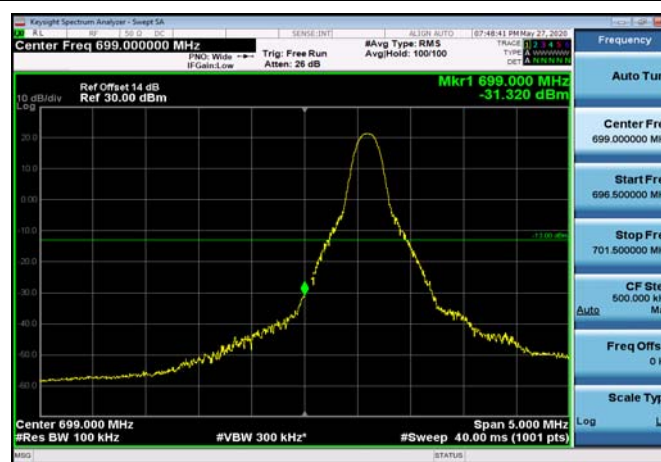

LowRange_FDD12_5MHz_701.5_fullRB
_Low_QPSK

LowRange_FDD12_5MHz_701.5_fullRB
_Low_Q16

LowRange_FDD12_10MHz_704_OneRB
_low_QPSK

LowRange_FDD12_10MHz_704_OneRB
_low_Q16

LowRange_FDD12_10MHz_704_fullRB
_Low_QPSK