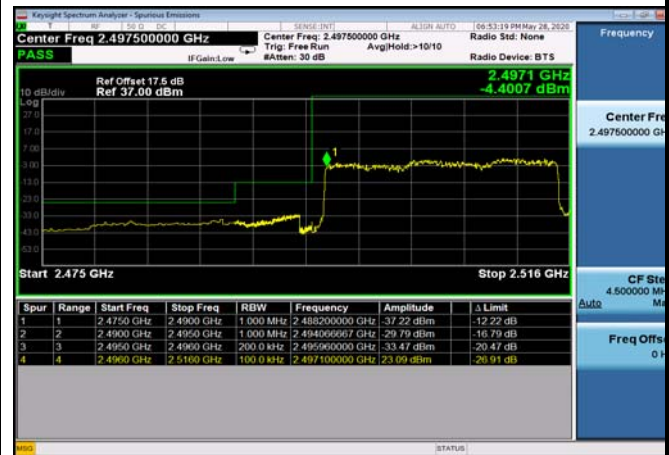

LowRange_TDD41_20MHz_2506_OneRB
_low_QPSK

LowRange_TDD41_20MHz_2506_OneRB
_low_Q16

LowRange_TDD41_20MHz_2506_fullRB
_LowQPSK

LowRange_TDD41_20MHz_2506_fullRB
_LowQ16

HighRange_TDD41_5MHz_2687.5_OneRB_high_QPSK