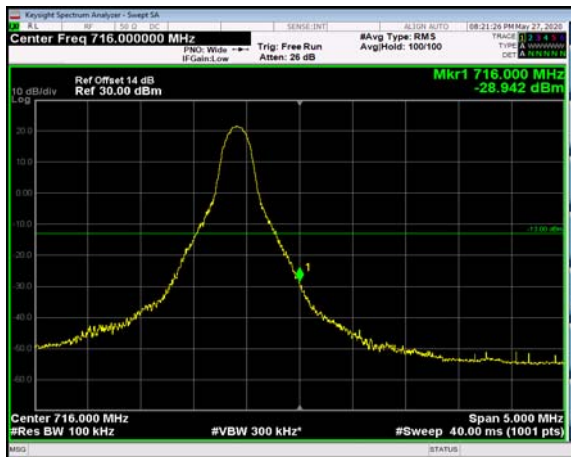

HighRange_FDD17_10MHz_711_OneRB_high_Q16

HighRange_ FDD17_10MHz_711_fullIRB
_High_QPSK

HighRange_ FDD17_10MHz_711_fullIRB
_High_Q16

LowRange_TDD41_5MHz_2498.5_OneRB
_low_QPSK

LowRange_TDD41_5MHz_2498.5_OneRB
_low_Q16