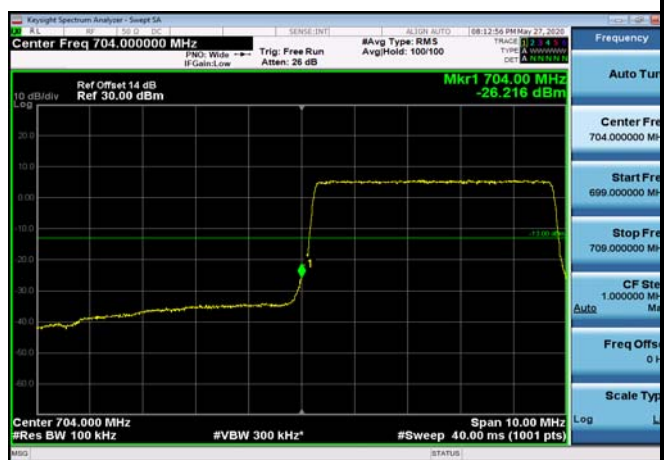

LowRange_FDD17_5MHz_706.5_fullRB
_Low_Q16