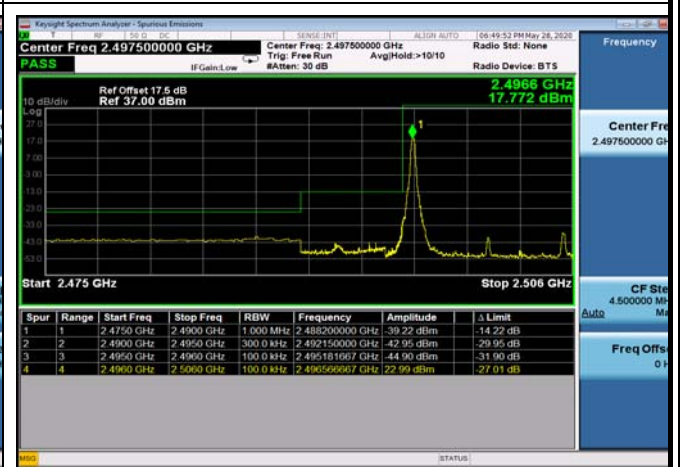

LowRange_TDD41_5MHz_2498.5_fullIRB
_LowQPSK

LowRange_TDD41_5MHz_2498.5_fullIRB
_LowQ16

LowRange_TDD41_10MHz_2501_OneRB
_low_QPSK

LowRange_TDD41_10MHz_2501_OneRB
_low_Q16

LowRange_TDD41_10MHz_2501_fullIRB
_LowQPSK