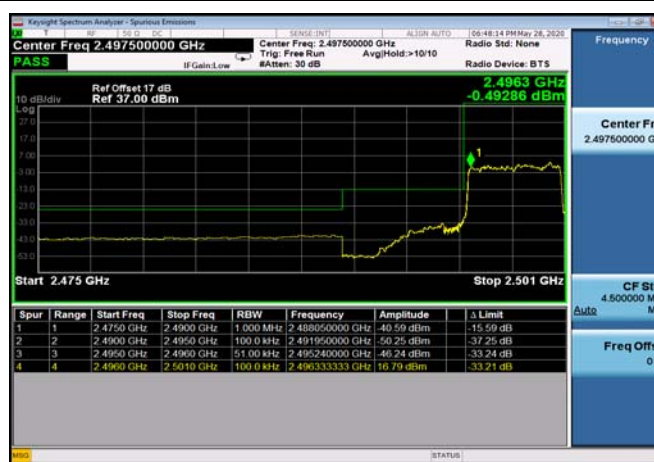

LowRange_TDD41_5MHz_2498.5_fullIRB
_LowQPSK