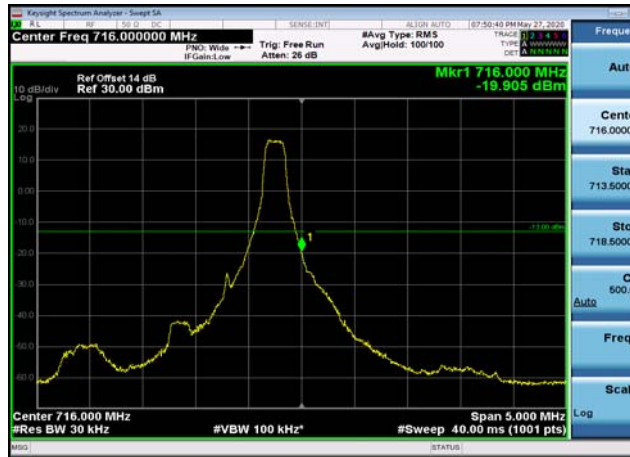

HighRange_FDD12_1.4MHz_715.3_OneRB_high_QPSK