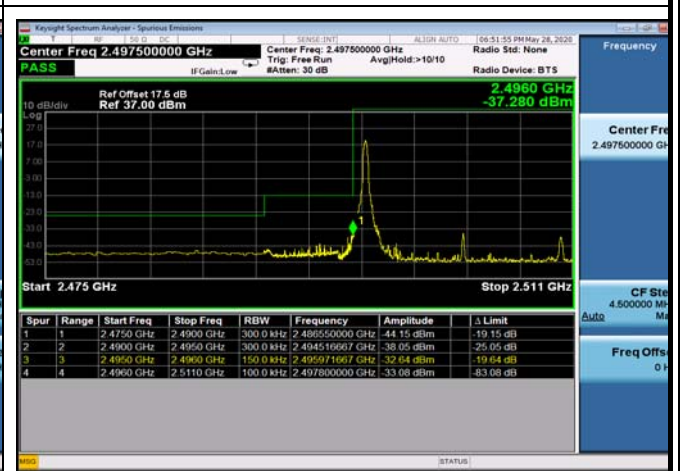

LowRange_TDD41_15MHz_2503.5_OneRB
_low_Q16