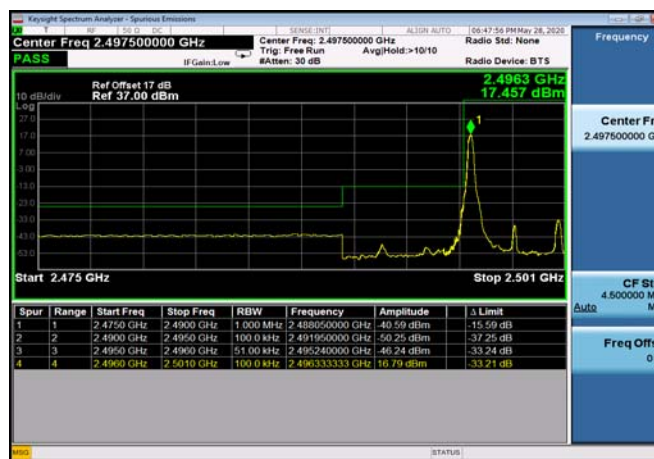

HighRange_FDD17_10MHz_711_OneRB_high_Q16

HighRange_ FDD17_10MHz_711_fullIRB
_High_QPSK

HighRange_ FDD17_10MHz_711_fullIRB
_High_Q16

LowRange_TDD41_5MHz_2498.5_OneRB
_low_QPSK

LowRange_TDD41_5MHz_2498.5_OneRB
_low_Q16