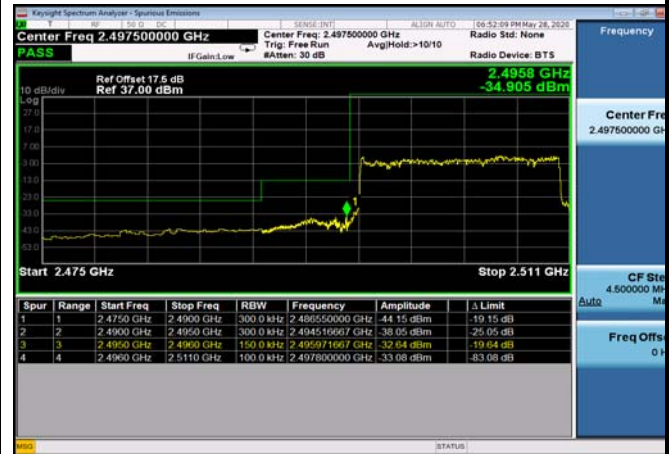

LowRange_TDD41_10MHz_2501_fullIRB
_LowQ16

LowRange_TDD41_15MHz_2503.5_OneRB
_low_QPSK

LowRange_TDD41_15MHz_2503.5_OneRB
_low_Q16

LowRange_TDD41_15MHz_2503.5_fullRB
_LowQPSK

LowRange_TDD41_15MHz_2503.5_fullRB
_LowQ16