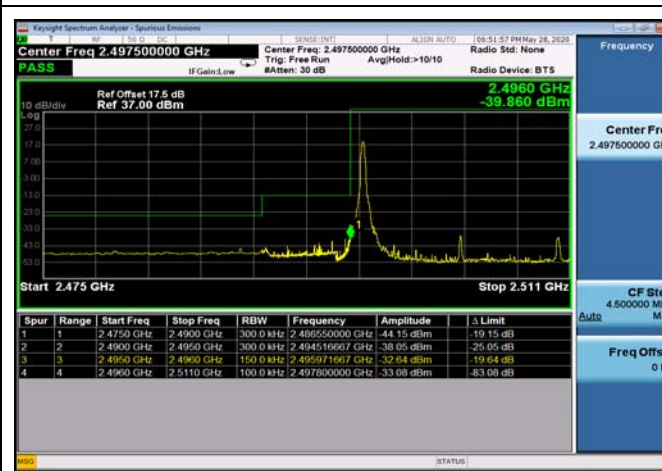

LowRange_TDD41_15MHz_2503.5_OneRB
_low_QPSK