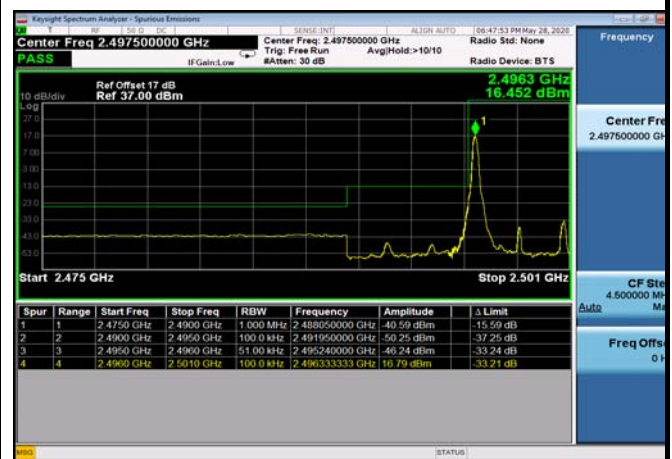

HighRange_FDD17_10MHz_711_OneRB_high_Q16

HighRange_ FDD17_10MHz_711_fullIRB
_High_QPSK

HighRange_ FDD17_10MHz_711_fullIRB
_High_Q16

LowRange_TDD41_5MHz_2498.5_OneRB
_low_QPSK

LowRange_TDD41_5MHz_2498.5_OneRB
_low_Q16