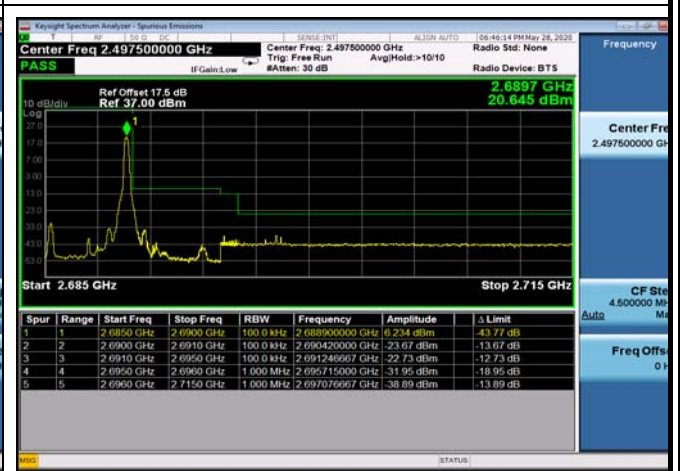

HighRange_TDD41_5MHz_2687.5_OneRB_high_Q16