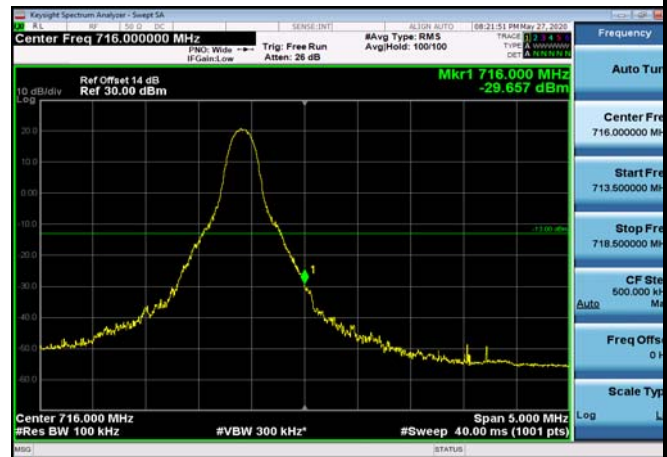

HighRange_FDD17_10MHz_711_OneRB_high_Q16

HighRange_ FDD17_10MHz_711_fullIRB
_High_QPSK

HighRange_ FDD17_10MHz_711_fullIRB
_High_Q16

LowRange_TDD41_5MHz_2498.5_OneRB
_low_QPSK

LowRange_TDD41_5MHz_2498.5_OneRB
_low_Q16