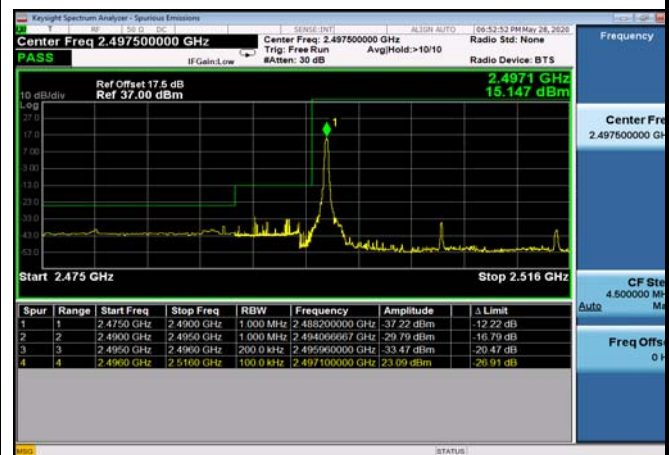

LowRange_TDD41_20MHz_2506_OneRB
_low_Q16