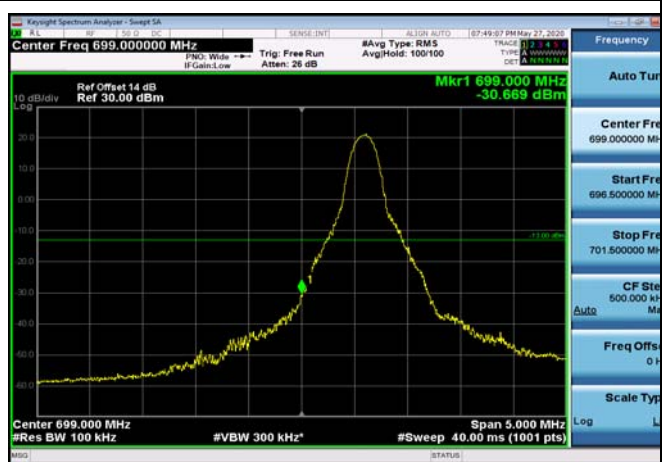

LowRange_FDD12_5MHz_701.5_fullRB
_Low_QPSK

LowRange_FDD12_5MHz_701.5_fullRB
_Low_Q16

LowRange_FDD12_10MHz_704_OneRB
_low_QPSK

LowRange_FDD12_10MHz_704_OneRB
_low_Q16

LowRange_FDD12_10MHz_704_fullRB
_Low_QPSK