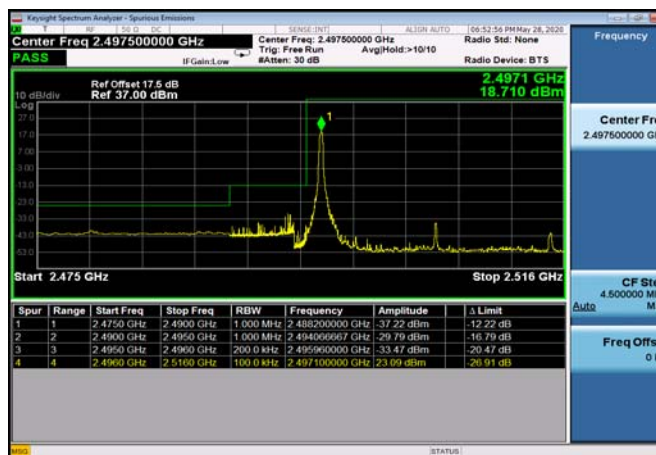

LowRange_TDD41_20MHz_2506_OneRB
_low_QPSK