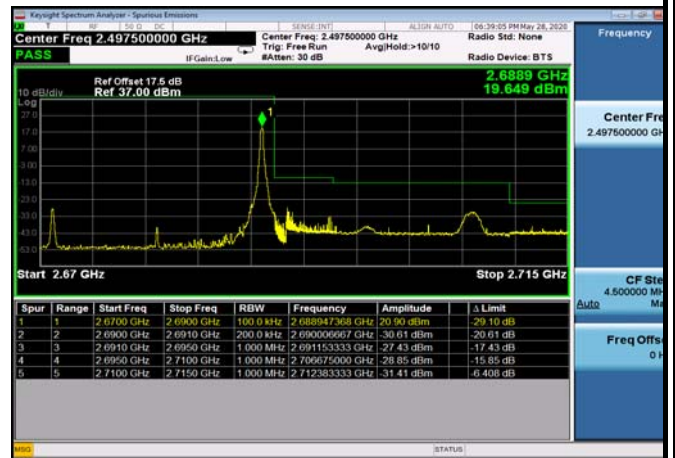

HighRange_TDD41_15MHz_2682.5_fullRB_HighQ16

HighRange_TDD41_20MHz_2680_OneRB _high_QPSK

HighRange_TDD41_20MHz_2680_OneRB _high_Q16

HighRange_TDD41_20MHz_2680_fullRB _HighQPSK

HighRange_TDD41_20MHz_2680_fullRB _HighQ16