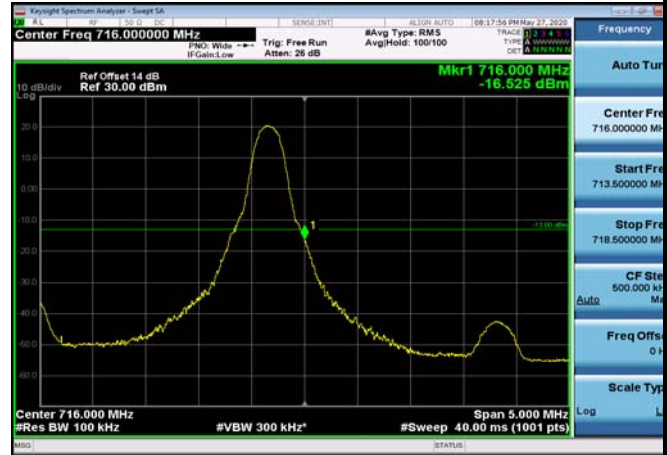

HighRange_FDD17_5MHz_713.5_OneRB_high_Q16