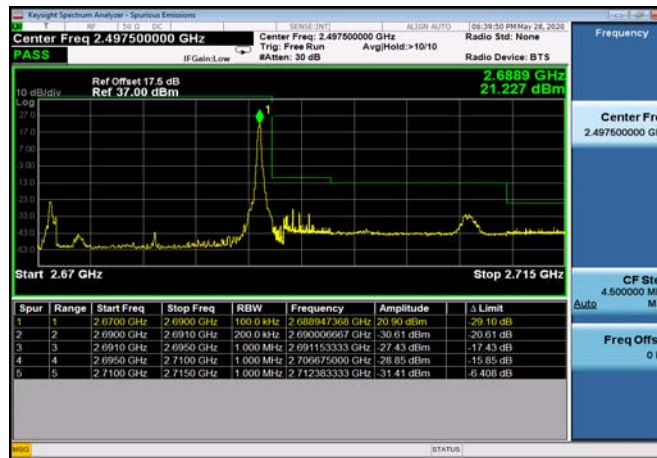

HighRange_TDD41_20MHz_2680_OneRB _high_QPSK