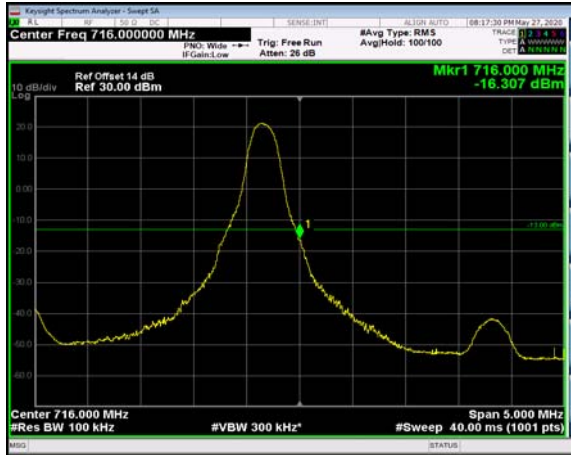

HighRange_FDD17_5MHz_713.5_OneRB_high_QPSK