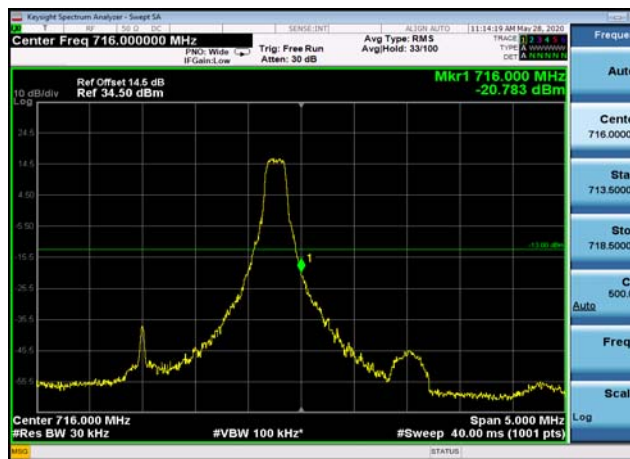

HighRange_FDD12_3MHz_714.5_OneRB_high_QPSK