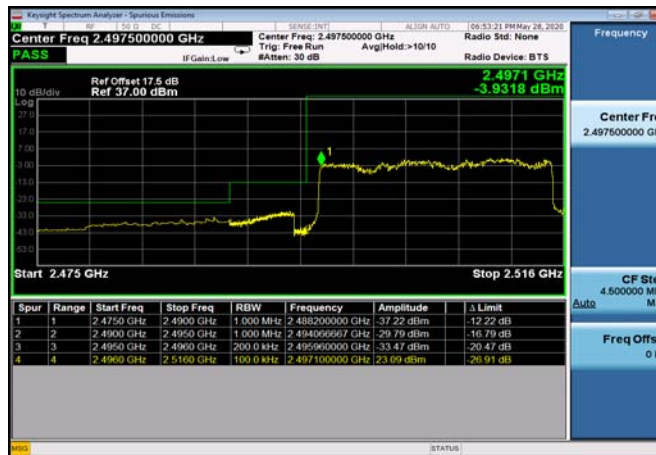

LowRange_TDD41_20MHz_2506_fullRB
_LowQPSK