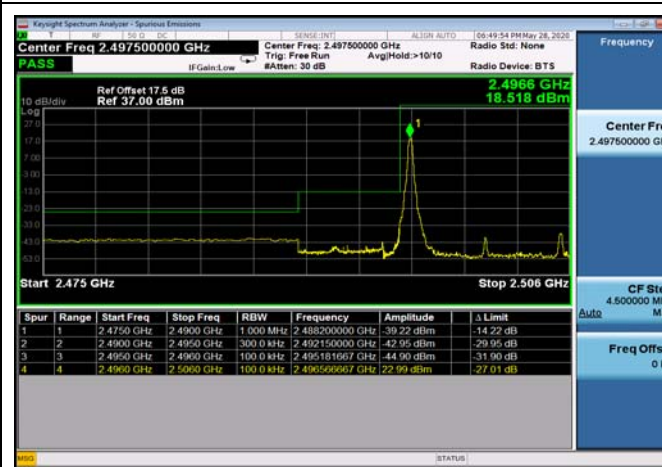

LowRange_TDD41_5MHz_2498.5_fullIRB
_LowQPSK

LowRange_TDD41_5MHz_2498.5_fullIRB
_LowQ16

LowRange_TDD41_10MHz_2501_OneRB
_low_QPSK

LowRange_TDD41_10MHz_2501_OneRB
_low_Q16

LowRange_TDD41_10MHz_2501_fullIRB
_LowQPSK