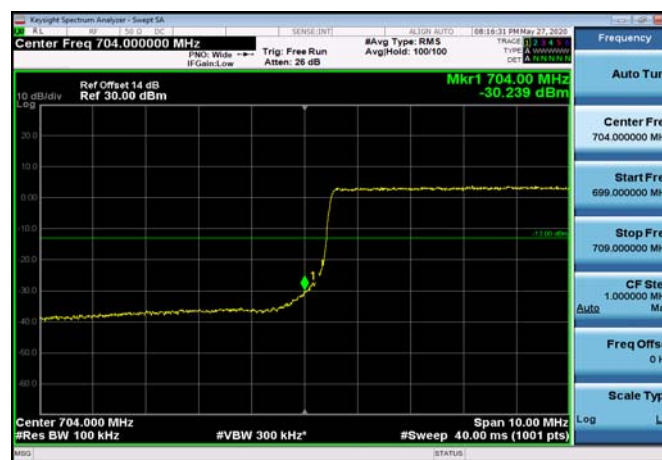

LowRange_FDD17_5MHz_706.5_fullRB
_Low_Q16

LowRange_FDD17_10MHz_709_OneRB
_low_QPSK

LowRange_FDD17_10MHz_709_OneRB
_low_Q16

LowRange_FDD17_10MHz_709_fullRB
_Low_QPSK

LowRange_FDD17_10MHz_709_fullRB
_Low_Q16