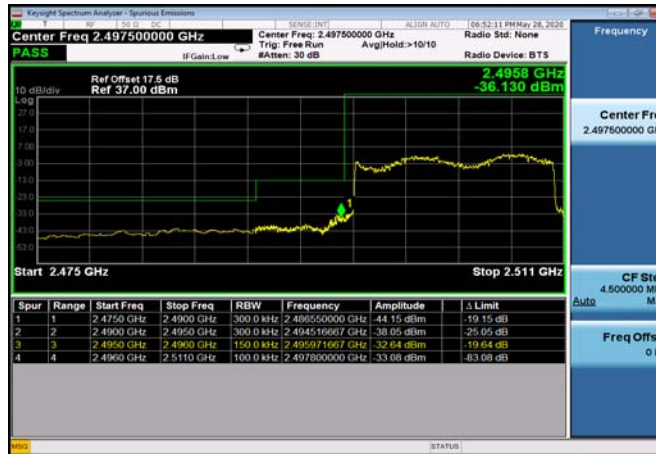

LowRange_TDD41_10MHz_2501_fullIRB
_LowQ16

LowRange_TDD41_15MHz_2503.5_OneRB
_low_QPSK

LowRange_TDD41_15MHz_2503.5_OneRB
_low_Q16

LowRange_TDD41_15MHz_2503.5_fullRB
_LowQPSK

LowRange_TDD41_15MHz_2503.5_fullRB
_LowQ16