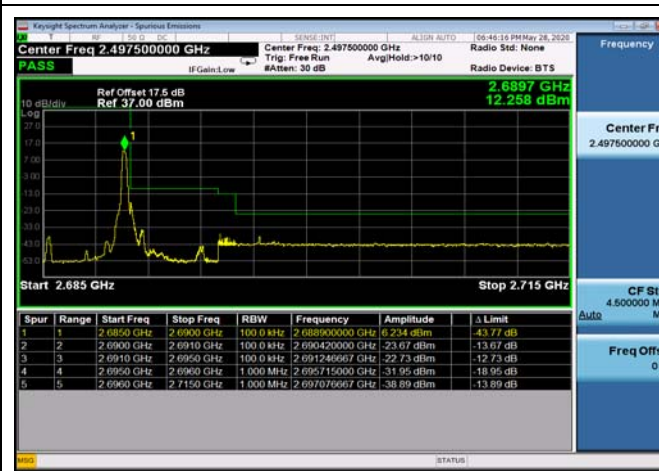

LowRange_TDD41_20MHz_2506_OneRB
_low_QPSK

LowRange_TDD41_20MHz_2506_OneRB
_low_Q16

LowRange_TDD41_20MHz_2506_fullRB
_LowQPSK

LowRange_TDD41_20MHz_2506_fullRB
_LowQ16

HighRange_TDD41_5MHz_2687.5_OneRB_high_QPSK