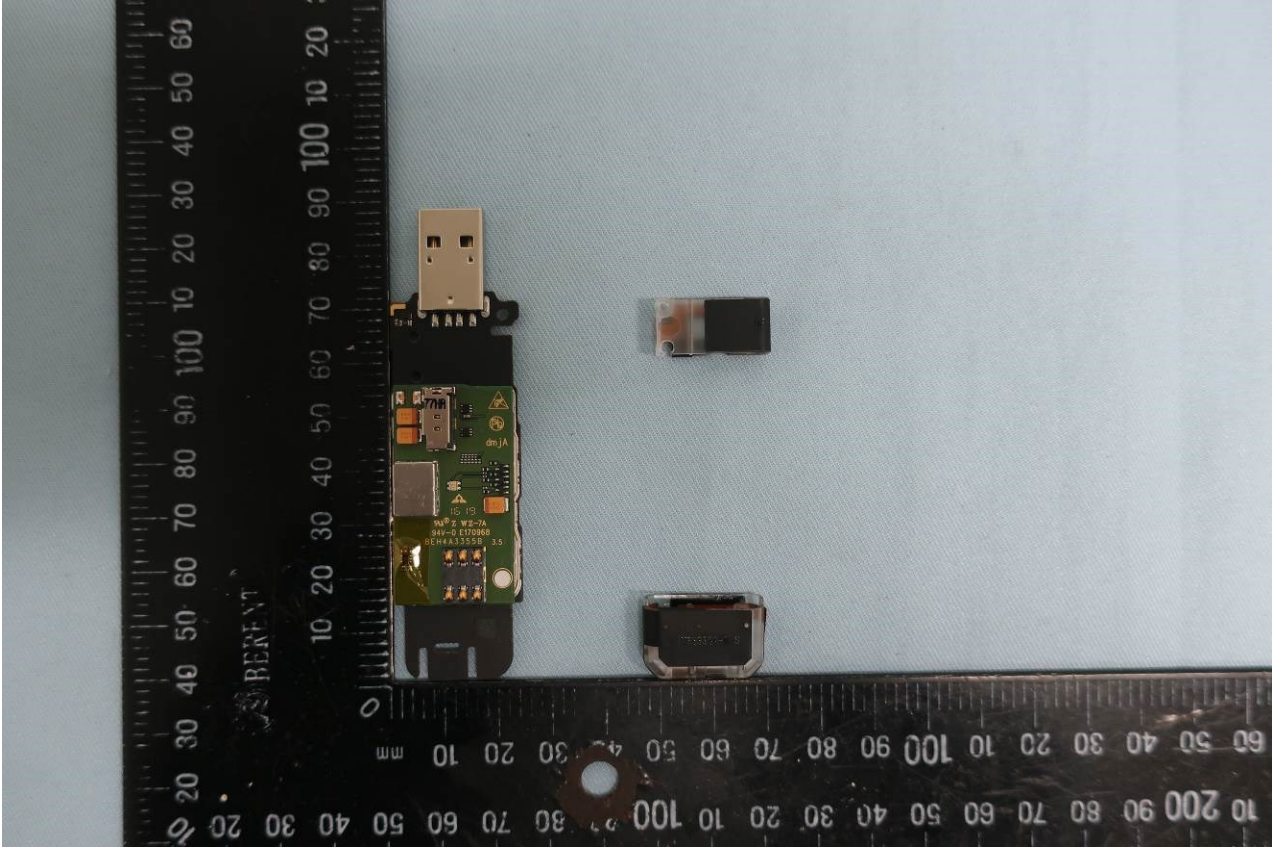

2. Internal Photograph of EUT

Brand Name: ZTE / Model Name: MF833CA

Brand Name: ZTE / Model Name: MF833CA

Brand Name: ZTE / Model Name: MF833CA

Brand Name: ZTE / Model Name: MF833CA

Brand Name: ZTE / Model Name: MF833CA

Brand Name: ZTE / Model Name: MF833CA

Brand Name: ZTE / Model Name: MF833CA

Brand Name: ZTE / Model Name: MF833CA

Brand Name: ZTE / Model Name: MF833CA

Brand Name: ZTE / Model Name: MF833CA

Brand Name: ZTE / Model Name: MF833CA