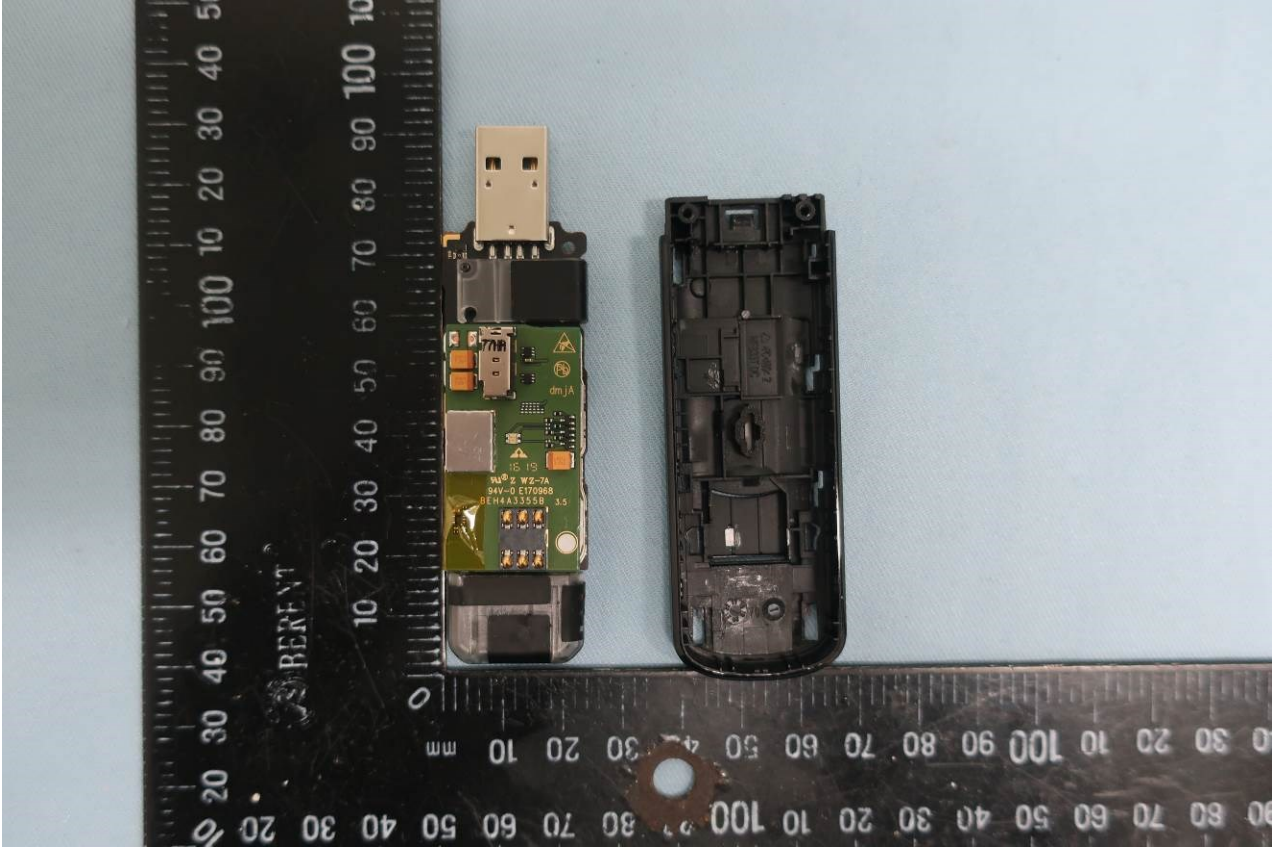

2. Internal Photograph of EUT

Brand Name: ZTE / Model Name: MF833CA

Brand Name: ZTE / Model Name: MF833CA

Brand Name: ZTE / Model Name: MF833CA

Brand Name: ZTE / Model Name: MF833CA

Brand Name: ZTE / Model Name: MF833CA

Brand Name: ZTE / Model Name: MF833CA

Brand Name: ZTE / Model Name: MF833CA

Brand Name: ZTE / Model Name: MF833CA

Brand Name: ZTE / Model Name: MF833CA

Brand Name: ZTE / Model Name: MF833CA

Brand Name: ZTE / Model Name: MF833CA