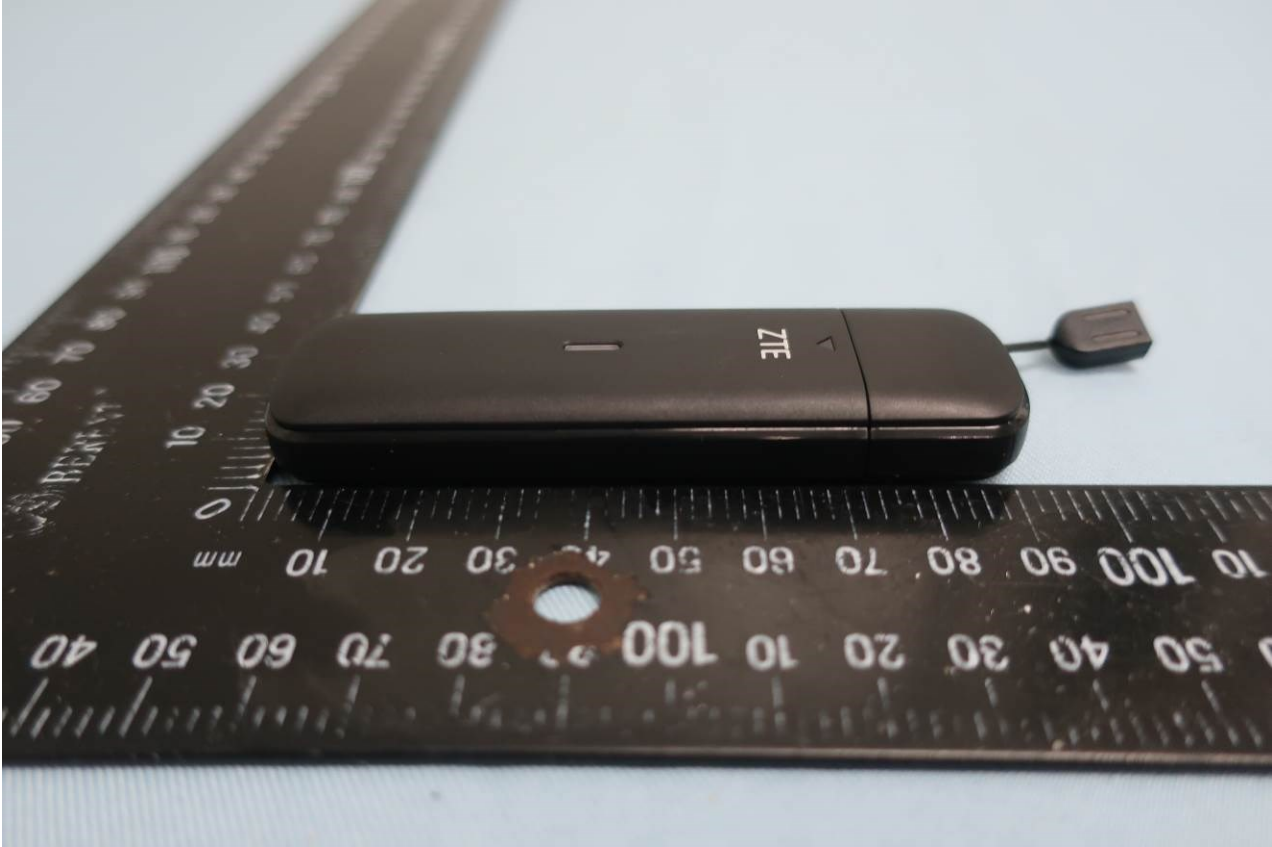

1. External Photograph of EUT

Brand Name: ZTE / Model Name: MF833CA

Brand Name: ZTE / Model Name: MF833CA

Brand Name: ZTE / Model Name: MF833CA

Brand Name: ZTE / Model Name: MF833CA

Brand Name: ZTE / Model Name: MF833CA