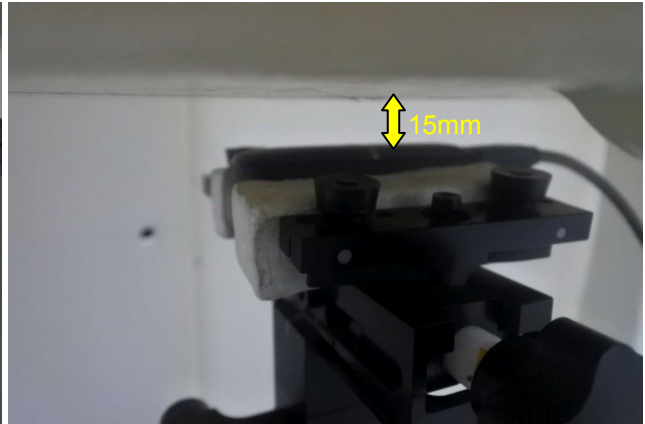

Appendix D. SAR Test Setup Photos

**Direct Laptop Plug-in for USB Configuration 1
(Horizontal Up, Test Separation 5 mm)**

**USB Cable Plug-in for USB Configuration 2
(Horizontal Down, Test Separation 5 mm)**

**Direct Laptop Plug-in for USB Configuration 3
(Vertical Front, Test Separation 5 mm)**

**USB Cable Plug-in USB Configuration 4
(Vertical Back, Test Separation 5 mm)**

**USB Cable Plug-in for USB Configuration 5
(Tip Mode, Test Separation 5 mm)**

**Direct Laptop Plug-in for USB Configuration 1
(Horizontal Up, Test Separation 17 mm)**

**USB Cable Plug-in for USB Configuration 2
(Horizontal Down, Test Separation 15 mm)**

**Direct Laptop Plug-in for USB Configuration 3
(Vertical Front, Test Separation 10 mm)**

**USB Cable Plug-in USB Configuration 4
(Vertical Back, Test Separation 15 mm)**