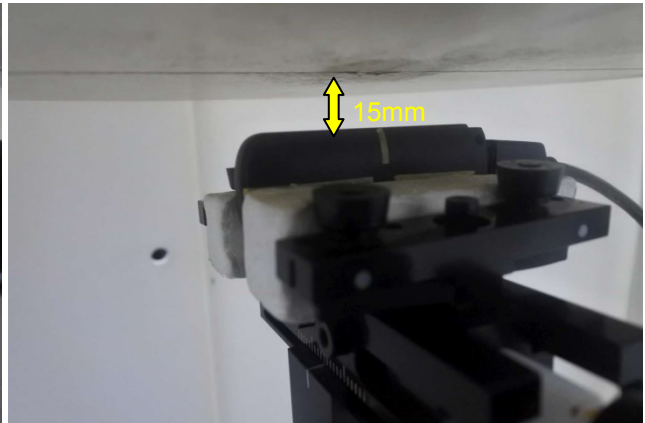

Appendix D. SAR Test Setup Photos

**Direct Laptop Plug-in for USB Configuration 1
(Horizontal Up, Test Separation 5 mm)**

**USB Cable Plug-in for USB Configuration 2
(Horizontal Down, Test Separation 5 mm)**

**Direct Laptop Plug-in for USB Configuration 3
(Vertical Front, Test Separation 5 mm)**

**USB Cable Plug-in USB Configuration 4
(Vertical Back, Test Separation 5 mm)**

**USB Cable Plug-in for USB Configuration 5
(Tip Mode, Test Separation 5 mm)**

**Direct Laptop Plug-in for USB Configuration 1
(Horizontal Up, Test Separation 17 mm)**

**USB Cable Plug-in for USB Configuration 2
(Horizontal Down, Test Separation 15 mm)**

**Direct Laptop Plug-in for USB Configuration 3
(Vertical Front, Test Separation 10 mm)**

**USB Cable Plug-in USB Configuration 4
(Vertical Back, Test Separation 15 mm)**