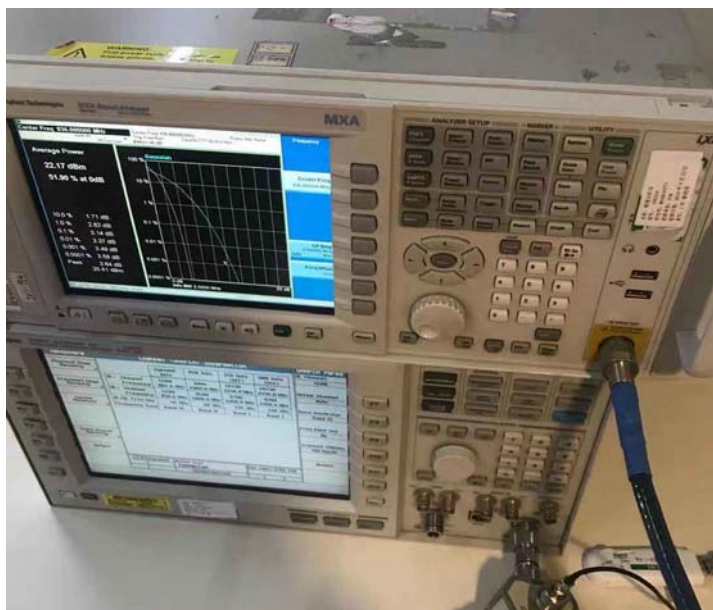

TEST SETUP

'RF Conducted Test setup (GSM/WCDMA)

RF Conducted Test setup (LTE)

RF Conducted Test setup (BT/WIFI)

Radiated Emissions Test Setup (with laptop) (30-1000MHz)

Radiated Emissions Test Setup (with laptop) (above 1GHz)

Conducted Emissions Test Setup (with laptop)