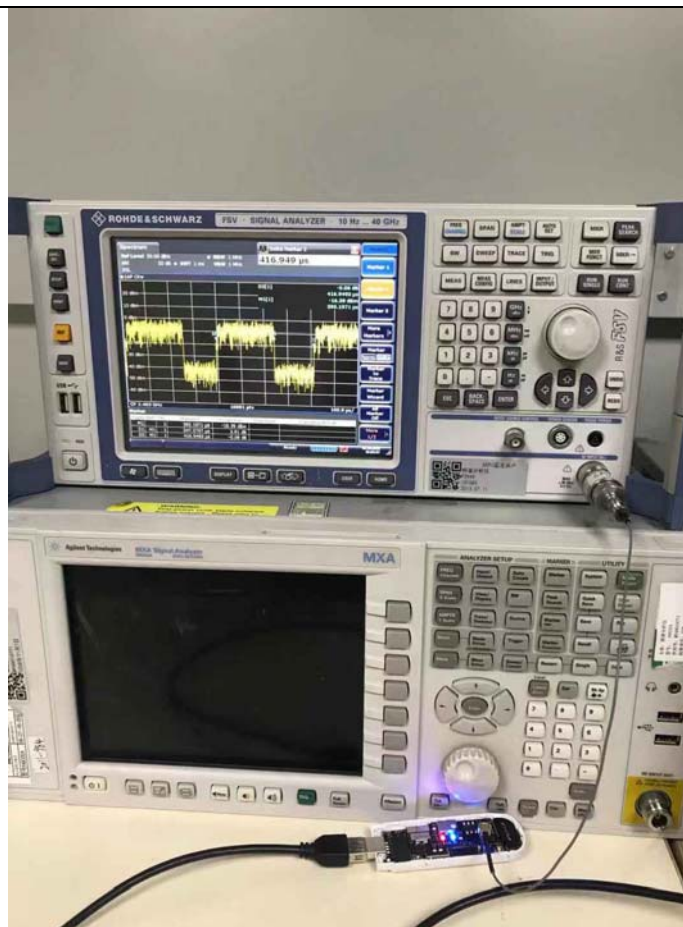

TEST SETUP

'RF Conducted Test setup (GSM/WCDMA)

RF Conducted Test setup (LTE)

RF Conducted Test setup (BT/WIFI)

Radiated Emissions Test Setup (with laptop) (30-1000MHz)

Radiated Emissions Test Setup (with laptop) (above 1GHz)

Conducted Emissions Test Setup (with laptop)