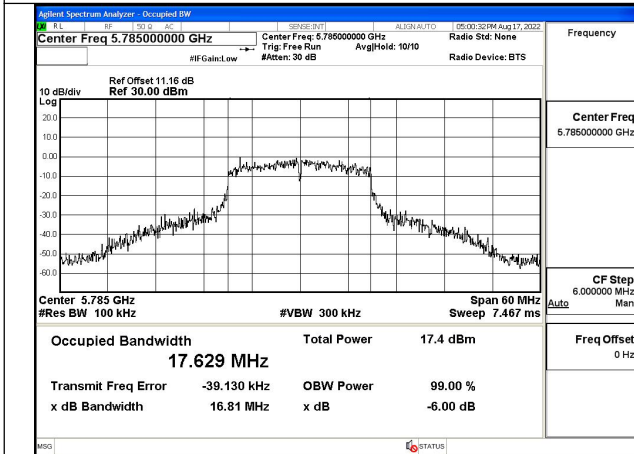

Test Mode:802.11n HT20 5785MHz Chain0

Test Mode:802.11n HT20 5825MHz Chain0

Test Mode:802.11n HT20 5745MHz Chain1

Test Mode:802.11n HT20 5785MHz Chain1

Test Mode:802.11n HT20 5825MHz Chain1

Test Mode: 802.11ac VHT20

Test Mode:802.11ac VHT20 5745MHz Chain0

Test Mode:802.11ac VHT20 5785MHz Chain0

Test Mode:802.11ac VHT20 5825MHz Chain0

Test Mode:802.11ac VHT20 5745MHz Chain1

Test Mode:802.11ac VHT20 5785MHz Chain1

Test Mode:802.11ac VHT20 5825MHz Chain1