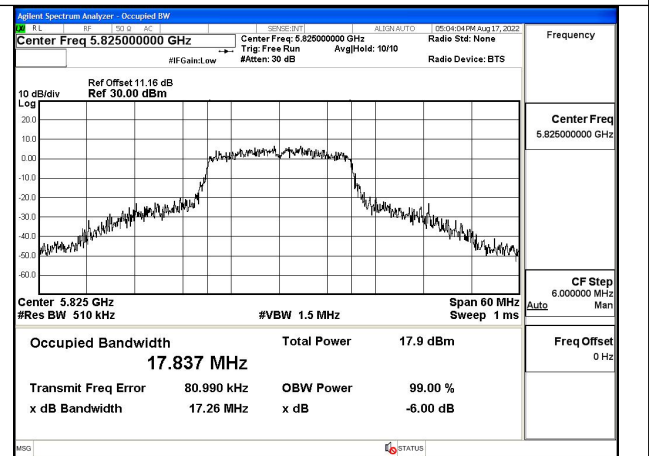

Test Mode: 802.11ac VHT20

Test Mode:802.11ac VHT20 5745MHz Chain0

Test Mode:802.11ac VHT20 5785MHz Chain0

Test Mode:802.11ac VHT20 5825MHz Chain0

Test Mode:802.11ac VHT20 5745MHz Chain1

Test Mode:802.11ac VHT20 5785MHz Chain1

Test Mode:802.11ac VHT20 5825MHz Chain1

Test Mode: 802.11n HT40

Test Mode:802.11n HT40 5755MHz Chain0

Test Mode:802.11n HT40 5795MHz Chain0

Test Mode:802.11n HT40 5755MHz Chain1

Test Mode:802.11n HT40 5795MHz Chain1