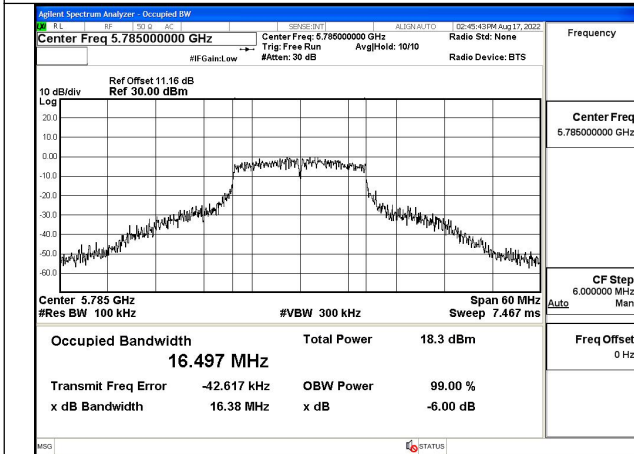

Test Mode	Antenna	6dB Bandwidth (MHz)		
		Channel No.673	---	---
		5775MHz	---	---
802.11ac VHT80	Chain0	74.59	---	---
802.11ac VHT80	Chain1	73.46	---	---

Test Mode: 802.11a

Test Mode:802.11a 5745MHz Chain0

Test Mode:802.11a 5785MHz Chain0

Test Mode:802.11a 5825MHz Chain0

Test Mode:802.11a 5745MHz Chain1

Test Mode:802.11a 5785MHz Chain1

Test Mode:802.11a 5825MHz Chain1

Test Mode: 802.11n HT20

Test Mode:802.11n HT20 5745MHz Chain0