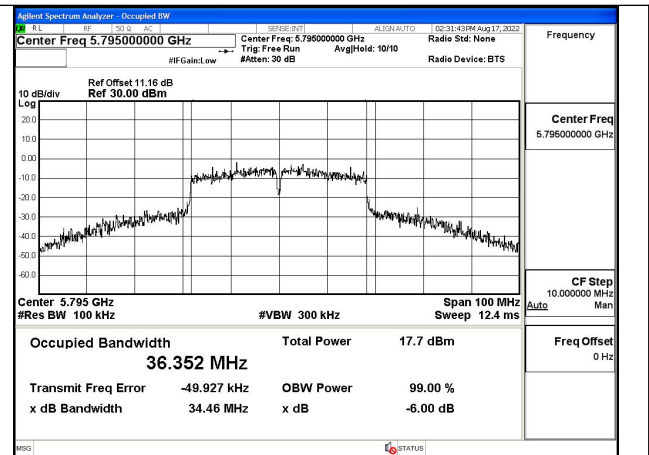

Test Mode: 802.11n HT40

Test Mode:802.11n HT40 5755MHz Chain0

Test Mode:802.11n HT40 5795MHz Chain0

Test Mode:802.11n HT40 5755MHz Chain1

Test Mode:802.11n HT40 5795MHz Chain1

Test Mode: 802.11ac VHT40

Test Mode:802.11ac VHT40 5755MHz Chain0