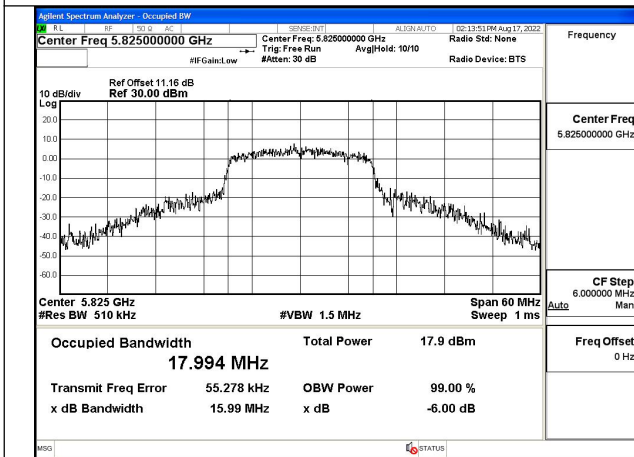

Test Mode: 802.11ac VHT20

Test Mode:802.11ac VHT20 5745MHz Chain0

Test Mode:802.11ac VHT20 5785MHz Chain0

Test Mode:802.11ac VHT20 5825MHz Chain0

Test Mode:802.11ac VHT20 5745MHz Chain1

Test Mode:802.11ac VHT20 5785MHz Chain1

Test Mode:802.11ac VHT20 5825MHz Chain1

Test Mode: 802.11n HT40

Test Mode:802.11n HT40 5755MHz Chain0

Test Mode:802.11n HT40 5795MHz Chain0

Test Mode:802.11n HT40 5755MHz Chain1

Test Mode:802.11n HT40 5795MHz Chain1