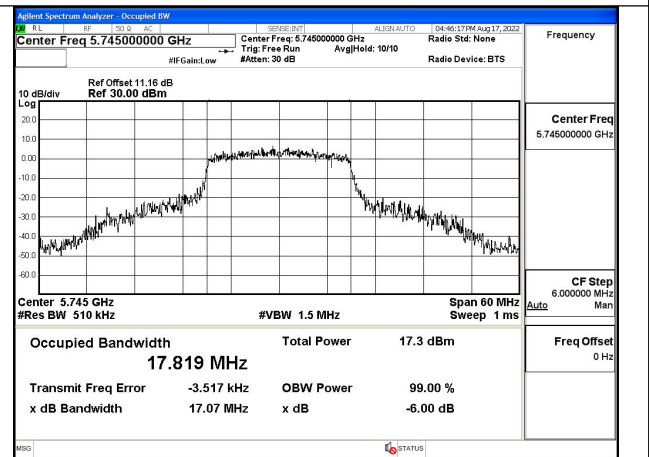

Test Mode: 802.11ac VHT20

Test Mode:802.11ac VHT20 5745MHz Chain0

Test Mode:802.11ac VHT20 5785MHz Chain0

Test Mode:802.11ac VHT20 5825MHz Chain0

Test Mode:802.11ac VHT20 5745MHz Chain1

Test Mode:802.11ac VHT20 5785MHz Chain1

Test Mode:802.11ac VHT20 5825MHz Chain1

Test Mode: 802.11n HT40

Test Mode:802.11n HT40 5755MHz Chain0

Test Mode:802.11n HT40 5795MHz Chain0

Test Mode:802.11n HT40 5755MHz Chain1

Test Mode:802.11n HT40 5795MHz Chain1