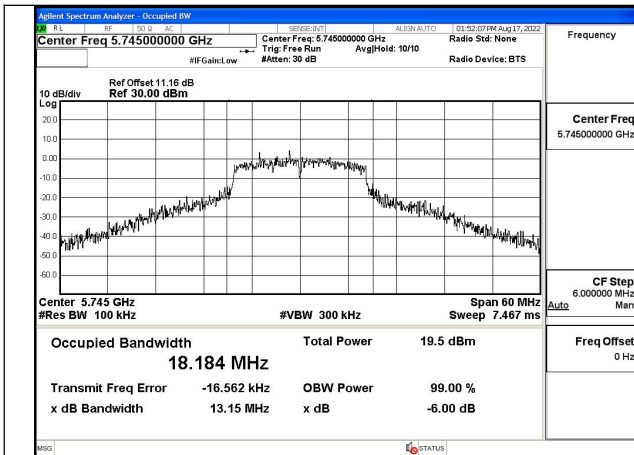

Test Mode:802.11a 5785MHz Chain0

Test Mode:802.11a 5825MHz Chain0

Test Mode:802.11a 5745MHz Chain1

Test Mode:802.11a 5785MHz Chain1

Test Mode:802.11a 5825MHz Chain1

Test Mode: 802.11n HT20

Test Mode:802.11n HT20 5745MHz Chain0

Test Mode:802.11n HT20 5785MHz Chain0

Test Mode:802.11n HT20 5825MHz Chain0

Test Mode:802.11n HT20 5745MHz Chain1

Test Mode:802.11n HT20 5785MHz Chain1

Test Mode:802.11n HT20 5825MHz Chain1

Test Mode: 802.11ac VHT20