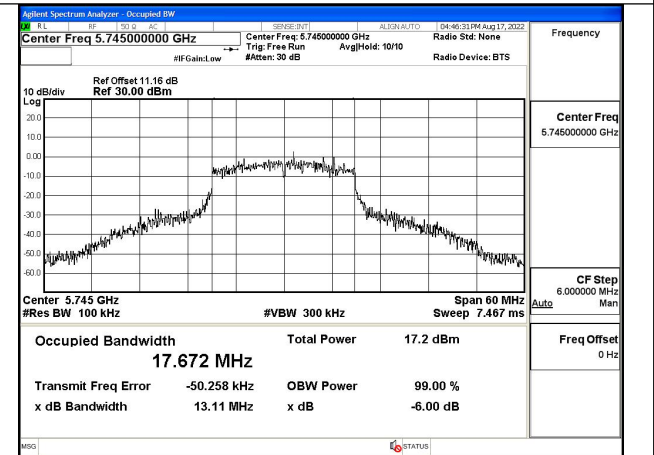

Test Mode:802.11n HT20 5785MHz Chain0

Test Mode:802.11n HT20 5825MHz Chain0

Test Mode:802.11n HT20 5745MHz Chain1

Test Mode:802.11n HT20 5785MHz Chain1

Test Mode:802.11n HT20 5825MHz Chain1

Test Mode: 802.11ac VHT20

Test Mode:802.11ac VHT20 5745MHz Chain0

Test Mode:802.11ac VHT20 5785MHz Chain0

Test Mode:802.11ac VHT20 5825MHz Chain0

Test Mode:802.11ac VHT20 5745MHz Chain1

Test Mode:802.11ac VHT20 5785MHz Chain1

Test Mode:802.11ac VHT20 5825MHz Chain1