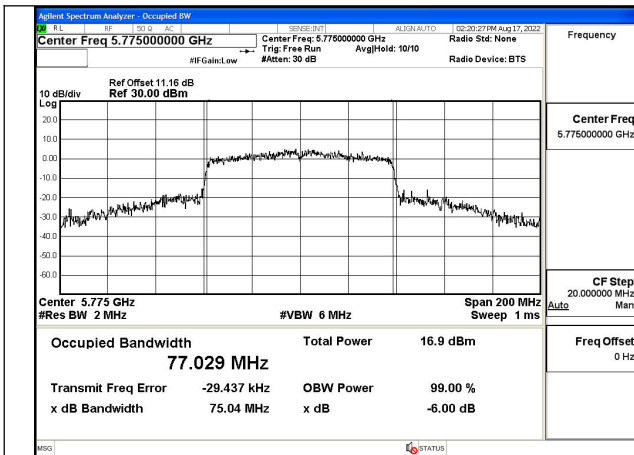

Test Mode: 802.11ac VHT40

Test Mode:802.11ac VHT40 5755MHz Chain0

Test Mode:802.11ac VHT40 5795MHz Chain0

Test Mode:802.11ac VHT40 5755MHz Chain1

Test Mode:802.11ac VHT40 5795MHz Chain1

Test Mode: 802.11ac VHT80

Test Mode:802.11ac VHT80 5775MHz Chain0

Test Mode:802.11ac VHT80 5775MHz Chain1

6dB Bandwidth

Offset 11.16dB = Attenuator + Temporary antenna connector loss + Cable loss

Test Mode	Antenna	6dB Bandwidth (MHz)		
		Channel No.667	Channel No.675	Channel No.683
		5745MHz	5785MHz	5825MHz
802.11a	Chain0	15.57	16.04	16.06
802.11a	Chain1	14.61	16.38	15.72
802.11n HT20	Chain0	13.15	14.79	14.71
802.11n HT20	Chain1	13.56	16.05	16.00
802.11ac VHT20	Chain0	17.52	15.67	17.52
802.11ac VHT20	Chain1	13.11	16.81	12.79