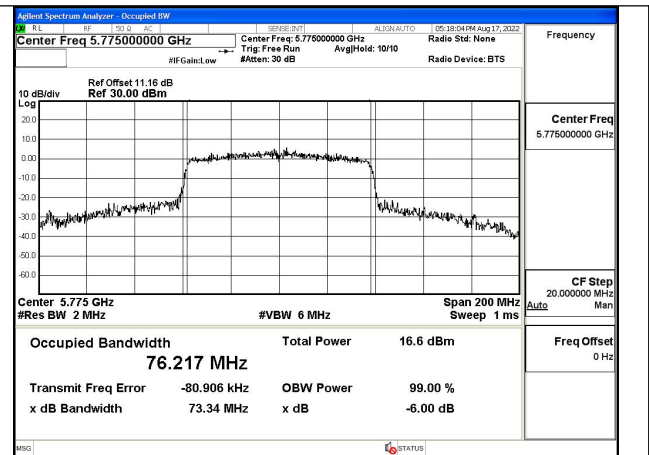

Test Mode: 802.11ac VHT40

Test Mode:802.11ac VHT40 5755MHz Chain0

Test Mode:802.11ac VHT40 5795MHz Chain0

Test Mode:802.11ac VHT40 5755MHz Chain1

Test Mode:802.11ac VHT40 5795MHz Chain1

Test Mode: 802.11ac VHT80

Test Mode:802.11ac VHT80 5775MHz Chain0

Test Mode:802.11ac VHT80 5775MHz Chain1

6dB Bandwidth

Offset 11.16dB = Attenuator + Temporary antenna connector loss + Cable loss

Test Mode	Antenna	6dB Bandwidth (MHz)		
		Channel No.667	Channel No.675	Channel No.683
		5745MHz	5785MHz	5825MHz
802.11a	Chain0	15.57	16.04	16.06
802.11a	Chain1	14.61	16.38	15.72
802.11n HT20	Chain0	13.15	14.79	14.71
802.11n HT20	Chain1	13.56	16.05	16.00
802.11ac VHT20	Chain0	17.52	15.67	17.52
802.11ac VHT20	Chain1	13.11	16.81	12.79