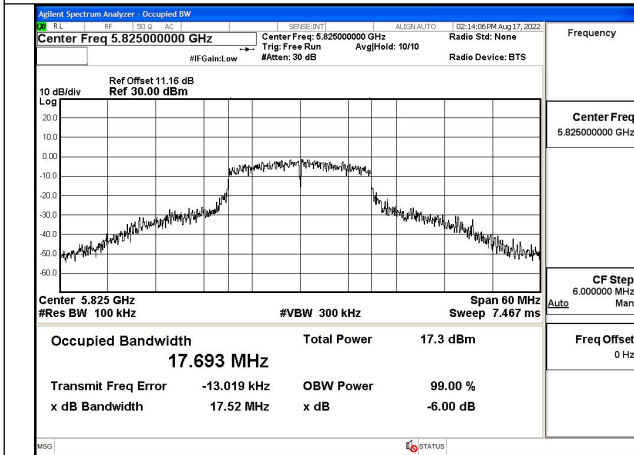

Test Mode:802.11n HT20 5785MHz Chain0

Test Mode:802.11n HT20 5825MHz Chain0

Test Mode:802.11n HT20 5745MHz Chain1

Test Mode:802.11n HT20 5785MHz Chain1

Test Mode:802.11n HT20 5825MHz Chain1

Test Mode: 802.11ac VHT20

Test Mode:802.11ac VHT20 5745MHz Chain0

Test Mode:802.11ac VHT20 5785MHz Chain0

Test Mode:802.11ac VHT20 5825MHz Chain0

Test Mode:802.11ac VHT20 5745MHz Chain1

Test Mode:802.11ac VHT20 5785MHz Chain1

Test Mode:802.11ac VHT20 5825MHz Chain1