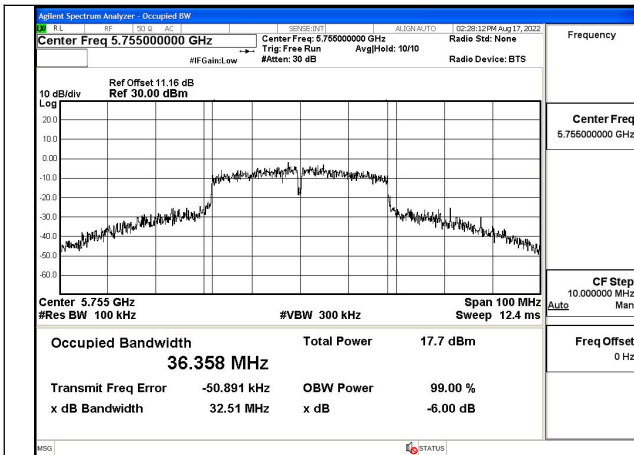

Test Mode: 802.11n HT40

Test Mode:802.11n HT40 5755MHz Chain0

Test Mode:802.11n HT40 5795MHz Chain0

Test Mode:802.11n HT40 5755MHz Chain1

Test Mode:802.11n HT40 5795MHz Chain1

Test Mode: 802.11ac VHT40

Test Mode:802.11ac VHT40 5755MHz Chain0