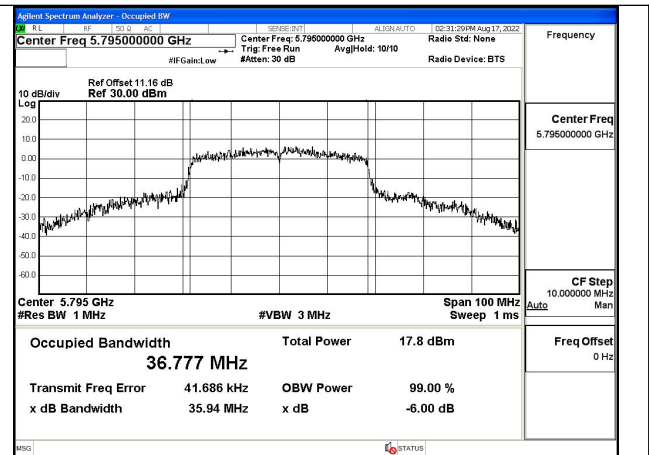

Test Mode:802.11ac VHT20 5825MHz Chain1

Test Mode: 802.11n HT40

Test Mode:802.11n HT40 5755MHz Chain0

Test Mode:802.11n HT40 5795MHz Chain0

Test Mode:802.11n HT40 5755MHz Chain1

Test Mode:802.11n HT40 5795MHz Chain1

Test Mode: 802.11ac VHT40

Test Mode:802.11ac VHT40 5755MHz Chain0

Test Mode:802.11ac VHT40 5795MHz Chain0

Test Mode:802.11ac VHT40 5755MHz Chain1

Test Mode:802.11ac VHT40 5795MHz Chain1

Test Mode: 802.11ac VHT80