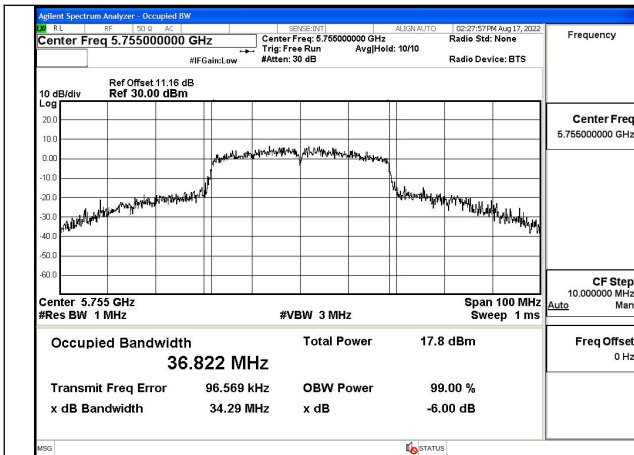

Test Mode:802.11ac VHT20 5825MHz Chain1

Test Mode: 802.11n HT40

Test Mode:802.11n HT40 5755MHz Chain0

Test Mode:802.11n HT40 5795MHz Chain0

Test Mode:802.11n HT40 5755MHz Chain1

Test Mode:802.11n HT40 5795MHz Chain1

Test Mode: 802.11ac VHT40

Test Mode:802.11ac VHT40 5755MHz Chain0

Test Mode:802.11ac VHT40 5795MHz Chain0

Test Mode:802.11ac VHT40 5755MHz Chain1

Test Mode:802.11ac VHT40 5795MHz Chain1

Test Mode: 802.11ac VHT80