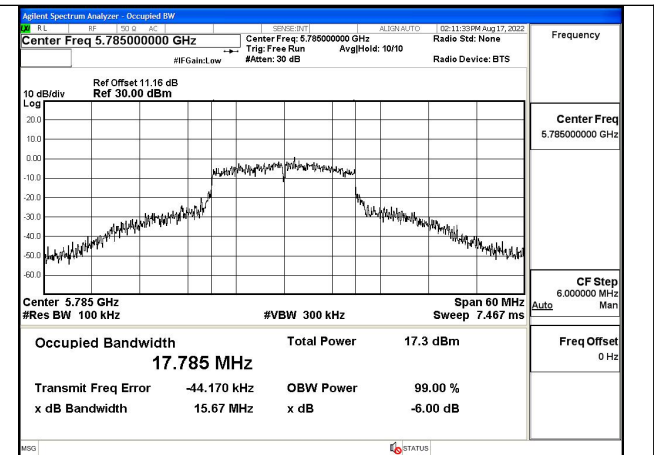

Test Mode:802.11n HT20 5785MHz Chain0

Test Mode:802.11n HT20 5825MHz Chain0

Test Mode:802.11n HT20 5745MHz Chain1

Test Mode:802.11n HT20 5785MHz Chain1

Test Mode:802.11n HT20 5825MHz Chain1

Test Mode: 802.11ac VHT20

Test Mode:802.11ac VHT20 5745MHz Chain0

Test Mode:802.11ac VHT20 5785MHz Chain0

Test Mode:802.11ac VHT20 5825MHz Chain0

Test Mode:802.11ac VHT20 5745MHz Chain1

Test Mode:802.11ac VHT20 5785MHz Chain1

Test Mode:802.11ac VHT20 5825MHz Chain1