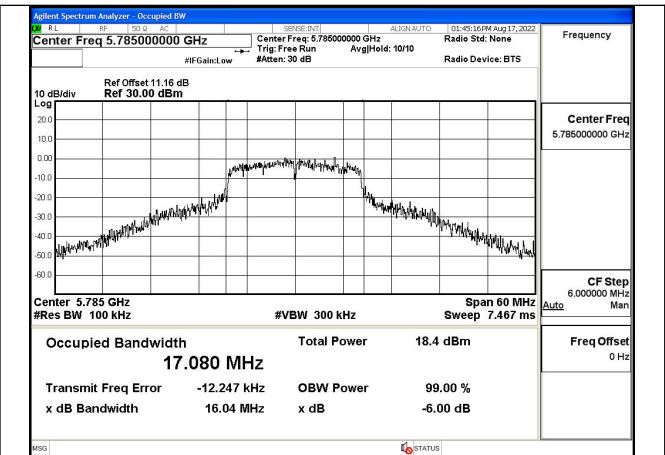

Test Mode:802.11a 5785MHz Chain0