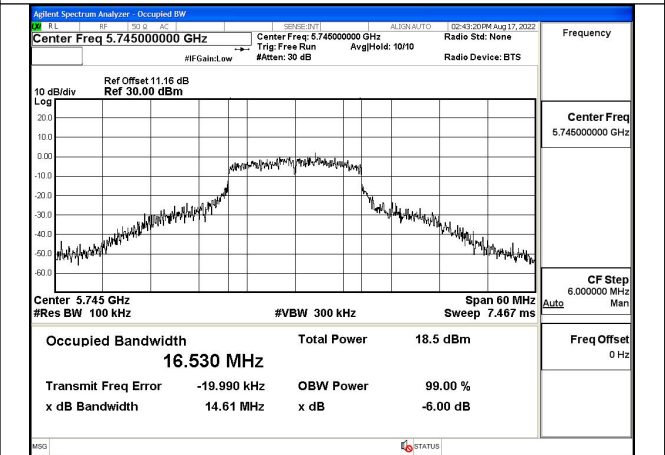

Test Mode	Antenna	6dB Bandwidth (MHz)		
		Channel No.673	---	---
		5775MHz	---	---
802.11ac VHT80	Chain0	74.59	---	---
802.11ac VHT80	Chain1	73.46	---	---

Test Mode: 802.11a

Test Mode:802.11a 5745MHz Chain0

Test Mode:802.11a 5785MHz Chain0

Test Mode:802.11a 5825MHz Chain0

Test Mode:802.11a 5745MHz Chain1

Test Mode:802.11a 5785MHz Chain1

Test Mode:802.11a 5825MHz Chain1

Test Mode: 802.11n HT20

Test Mode:802.11n HT20 5745MHz Chain0