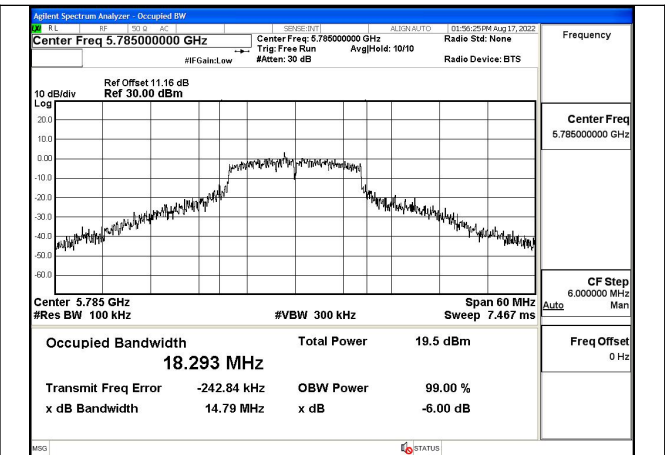

Test Mode:802.11a 5785MHz Chain0

Test Mode:802.11a 5825MHz Chain0

Test Mode:802.11a 5745MHz Chain1

Test Mode:802.11a 5785MHz Chain1

Test Mode:802.11a 5825MHz Chain1

Test Mode: 802.11n HT20

Test Mode:802.11n HT20 5745MHz Chain0

Test Mode:802.11n HT20 5785MHz Chain0

Test Mode:802.11n HT20 5825MHz Chain0

Test Mode:802.11n HT20 5745MHz Chain1

Test Mode:802.11n HT20 5785MHz Chain1

Test Mode:802.11n HT20 5825MHz Chain1

Test Mode: 802.11ac VHT20