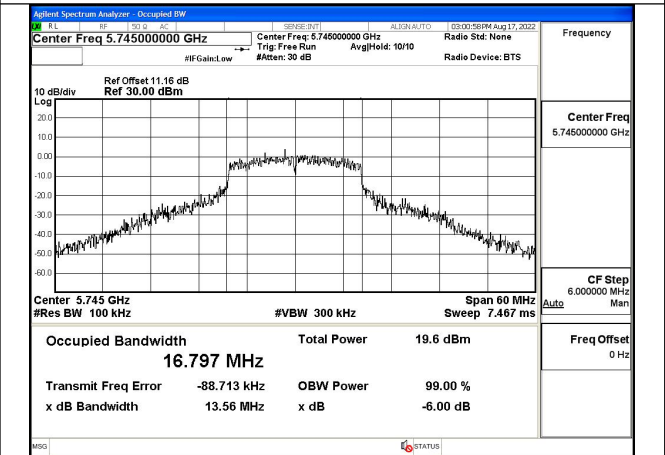

Test Mode:802.11a 5785MHz Chain0

Test Mode:802.11a 5825MHz Chain0

Test Mode:802.11a 5745MHz Chain1

Test Mode:802.11a 5785MHz Chain1

Test Mode:802.11a 5825MHz Chain1

Test Mode: 802.11n HT20

Test Mode:802.11n HT20 5745MHz Chain0

Test Mode:802.11n HT20 5785MHz Chain0

Test Mode:802.11n HT20 5825MHz Chain0

Test Mode:802.11n HT20 5745MHz Chain1

Test Mode:802.11n HT20 5785MHz Chain1

Test Mode:802.11n HT20 5825MHz Chain1

Test Mode: 802.11ac VHT20