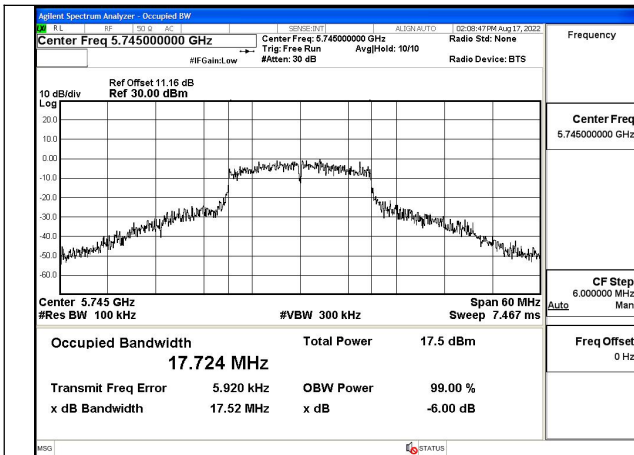

Test Mode:802.11n HT20 5785MHz Chain0

Test Mode:802.11n HT20 5825MHz Chain0

Test Mode:802.11n HT20 5745MHz Chain1

Test Mode:802.11n HT20 5785MHz Chain1

Test Mode:802.11n HT20 5825MHz Chain1

Test Mode: 802.11ac VHT20

Test Mode:802.11ac VHT20 5745MHz Chain0

Test Mode:802.11ac VHT20 5785MHz Chain0

Test Mode:802.11ac VHT20 5825MHz Chain0

Test Mode:802.11ac VHT20 5745MHz Chain1

Test Mode:802.11ac VHT20 5785MHz Chain1

Test Mode:802.11ac VHT20 5825MHz Chain1