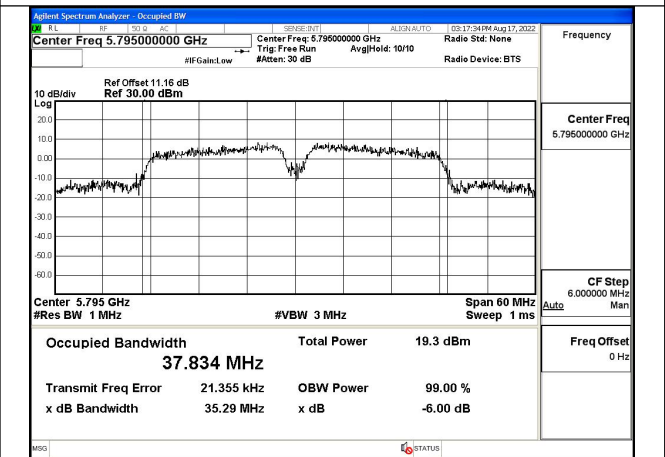

Test Mode: 802.11ac VHT20

Test Mode:802.11ac VHT20 5745MHz Chain0

Test Mode:802.11ac VHT20 5785MHz Chain0

Test Mode:802.11ac VHT20 5825MHz Chain0

Test Mode:802.11ac VHT20 5745MHz Chain1

Test Mode:802.11ac VHT20 5785MHz Chain1

Test Mode:802.11ac VHT20 5825MHz Chain1

Test Mode: 802.11n HT40

Test Mode:802.11n HT40 5755MHz Chain0

Test Mode:802.11n HT40 5795MHz Chain0

Test Mode:802.11n HT40 5755MHz Chain1

Test Mode:802.11n HT40 5795MHz Chain1