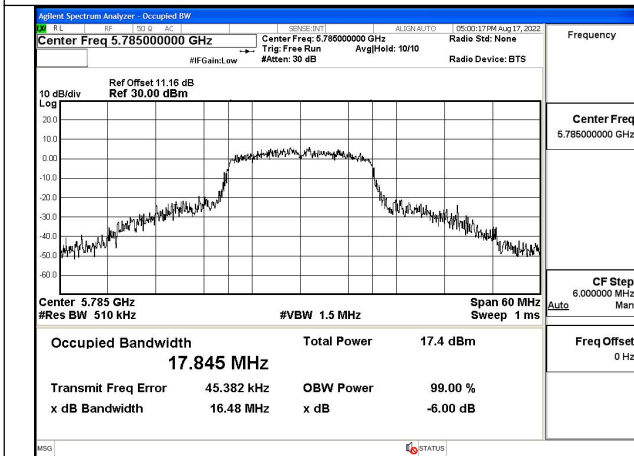

Test Mode: 802.11ac VHT20

Test Mode:802.11ac VHT20 5745MHz Chain0

Test Mode:802.11ac VHT20 5785MHz Chain0

Test Mode:802.11ac VHT20 5825MHz Chain0

Test Mode:802.11ac VHT20 5745MHz Chain1

Test Mode:802.11ac VHT20 5785MHz Chain1

Test Mode:802.11ac VHT20 5825MHz Chain1

Test Mode: 802.11n HT40

Test Mode:802.11n HT40 5755MHz Chain0

Test Mode:802.11n HT40 5795MHz Chain0

Test Mode:802.11n HT40 5755MHz Chain1

Test Mode:802.11n HT40 5795MHz Chain1