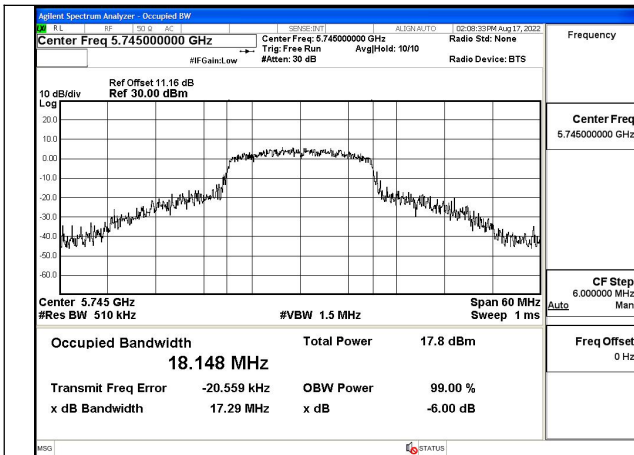

Test Mode: 802.11ac VHT20

Test Mode:802.11ac VHT20 5745MHz Chain0

Test Mode:802.11ac VHT20 5785MHz Chain0

Test Mode:802.11ac VHT20 5825MHz Chain0

Test Mode:802.11ac VHT20 5745MHz Chain1

Test Mode:802.11ac VHT20 5785MHz Chain1

Test Mode:802.11ac VHT20 5825MHz Chain1

Test Mode: 802.11n HT40

Test Mode:802.11n HT40 5755MHz Chain0

Test Mode:802.11n HT40 5795MHz Chain0

Test Mode:802.11n HT40 5755MHz Chain1

Test Mode:802.11n HT40 5795MHz Chain1