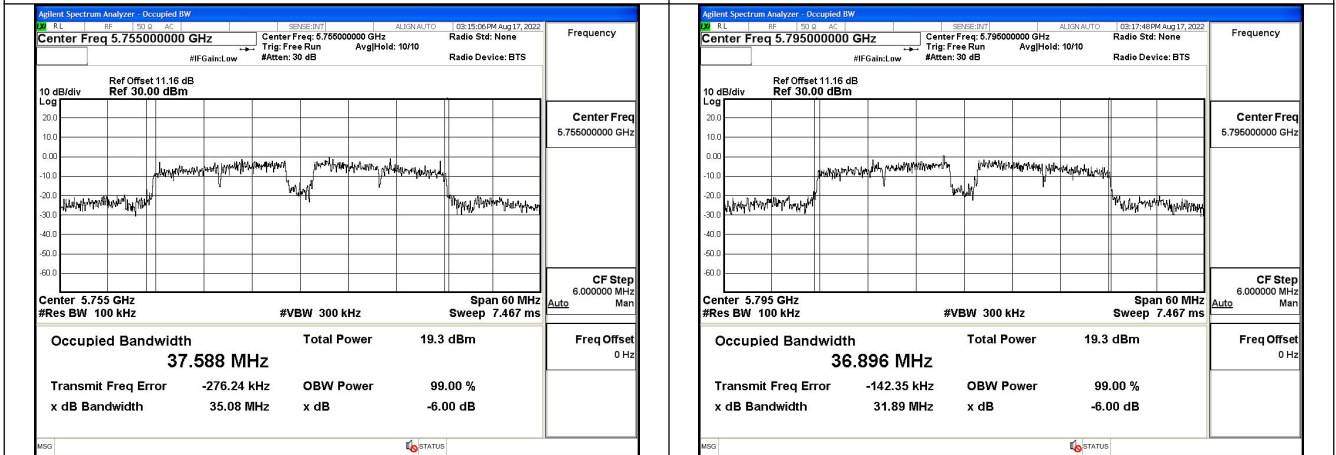

Test Mode:802.11n HT40 5755MHz Chain0

Test Mode:802.11n HT40 5795MHz Chain0

Test Mode:802.11n HT40 5755MHz Chain1

Test Mode:802.11n HT40 5795MHz Chain1