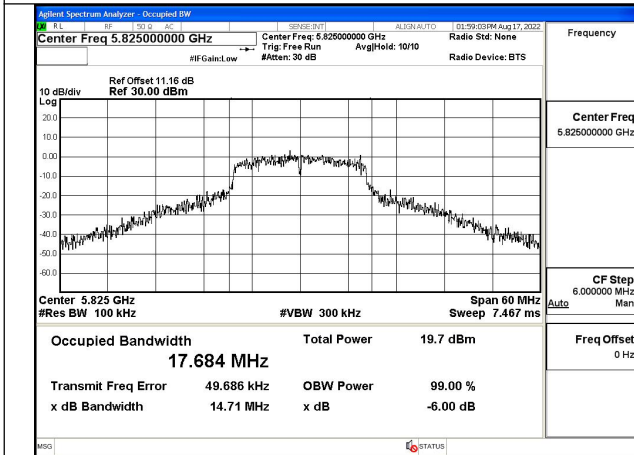

Test Mode:802.11a 5785MHz Chain0

Test Mode:802.11a 5825MHz Chain0

Test Mode:802.11a 5745MHz Chain1

Test Mode:802.11a 5785MHz Chain1

Test Mode:802.11a 5825MHz Chain1

Test Mode: 802.11n HT20

Test Mode:802.11n HT20 5745MHz Chain0

Test Mode:802.11n HT20 5785MHz Chain0

Test Mode:802.11n HT20 5825MHz Chain0

Test Mode:802.11n HT20 5745MHz Chain1

Test Mode:802.11n HT20 5785MHz Chain1

Test Mode:802.11n HT20 5825MHz Chain1

Test Mode: 802.11ac VHT20