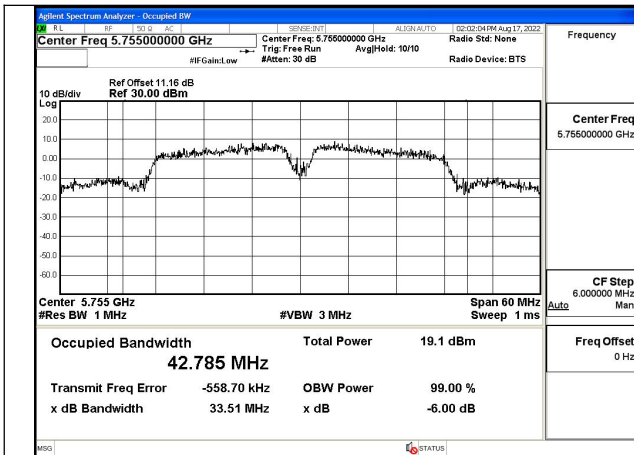

Test Mode: 802.11ac VHT20

Test Mode:802.11ac VHT20 5745MHz Chain0

Test Mode:802.11ac VHT20 5785MHz Chain0

Test Mode:802.11ac VHT20 5825MHz Chain0

Test Mode:802.11ac VHT20 5745MHz Chain1

Test Mode:802.11ac VHT20 5785MHz Chain1

Test Mode:802.11ac VHT20 5825MHz Chain1

Test Mode: 802.11n HT40

Test Mode:802.11n HT40 5755MHz Chain0

Test Mode:802.11n HT40 5795MHz Chain0

Test Mode:802.11n HT40 5755MHz Chain1

Test Mode:802.11n HT40 5795MHz Chain1