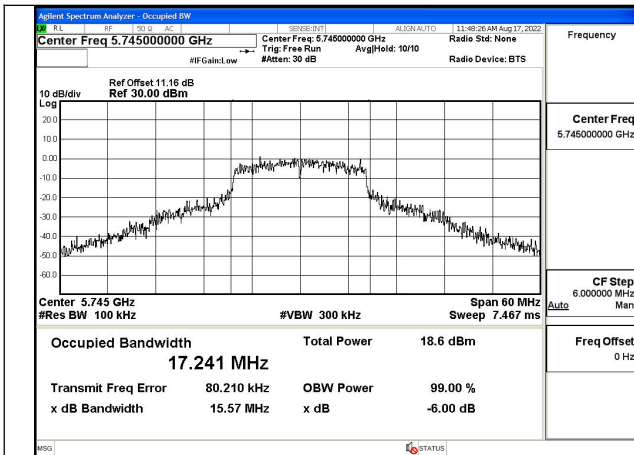

Test Mode: 802.11a

Test Mode:802.11a 5745MHz Chain0