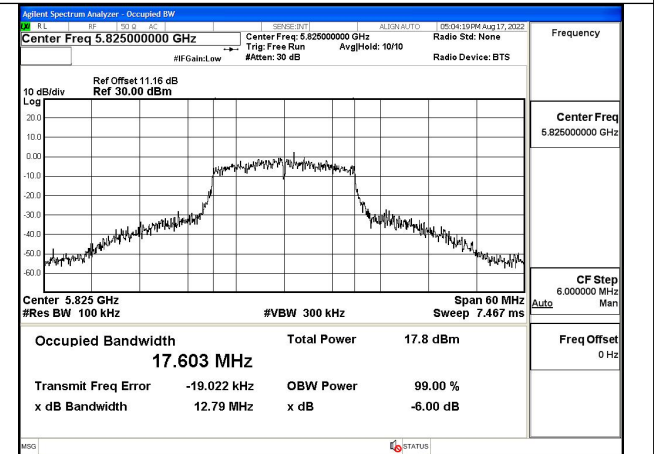

Test Mode:802.11n HT20 5785MHz Chain0

Test Mode:802.11n HT20 5825MHz Chain0

Test Mode:802.11n HT20 5745MHz Chain1

Test Mode:802.11n HT20 5785MHz Chain1

Test Mode:802.11n HT20 5825MHz Chain1

Test Mode: 802.11ac VHT20

Test Mode:802.11ac VHT20 5745MHz Chain0

Test Mode:802.11ac VHT20 5785MHz Chain0

Test Mode:802.11ac VHT20 5825MHz Chain0

Test Mode:802.11ac VHT20 5745MHz Chain1

Test Mode:802.11ac VHT20 5785MHz Chain1

Test Mode:802.11ac VHT20 5825MHz Chain1