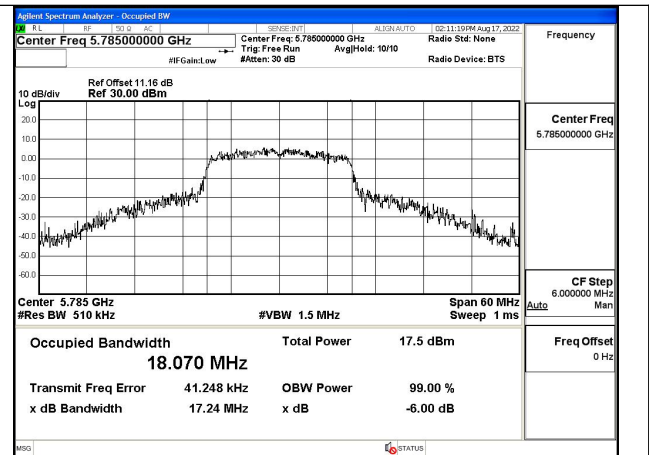

Test Mode: 802.11ac VHT20

Test Mode:802.11ac VHT20 5745MHz Chain0

Test Mode:802.11ac VHT20 5785MHz Chain0

Test Mode:802.11ac VHT20 5825MHz Chain0

Test Mode:802.11ac VHT20 5745MHz Chain1

Test Mode:802.11ac VHT20 5785MHz Chain1

Test Mode:802.11ac VHT20 5825MHz Chain1

Test Mode: 802.11n HT40

Test Mode:802.11n HT40 5755MHz Chain0

Test Mode:802.11n HT40 5795MHz Chain0

Test Mode:802.11n HT40 5755MHz Chain1

Test Mode:802.11n HT40 5795MHz Chain1