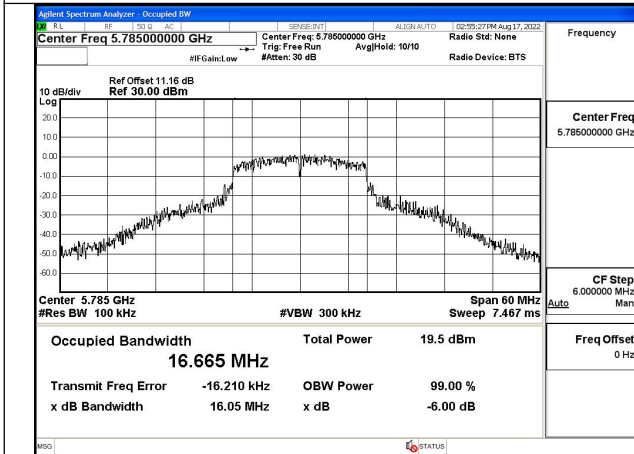

Test Mode:802.11a 5785MHz Chain0

Test Mode:802.11a 5825MHz Chain0

Test Mode:802.11a 5745MHz Chain1

Test Mode:802.11a 5785MHz Chain1

Test Mode:802.11a 5825MHz Chain1

Test Mode: 802.11n HT20

Test Mode:802.11n HT20 5745MHz Chain0

Test Mode:802.11n HT20 5785MHz Chain0

Test Mode:802.11n HT20 5825MHz Chain0

Test Mode:802.11n HT20 5745MHz Chain1

Test Mode:802.11n HT20 5785MHz Chain1

Test Mode:802.11n HT20 5825MHz Chain1

Test Mode: 802.11ac VHT20