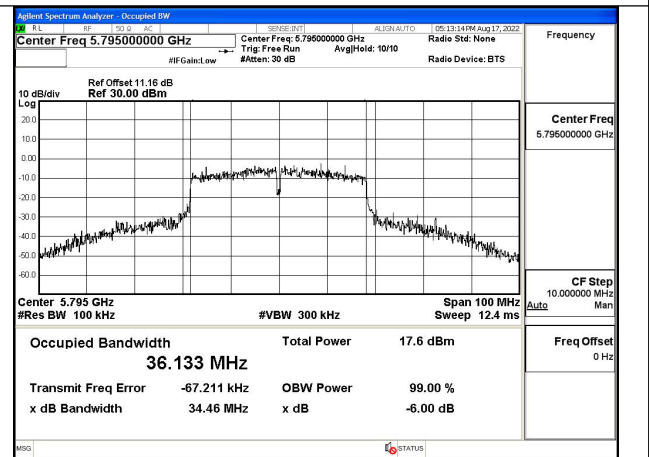

Test Mode:802.11ac VHT40 5755MHz Chain0

Test Mode:802.11ac VHT40 5795MHz Chain0

Test Mode:802.11ac VHT40 5755MHz Chain1

Test Mode:802.11ac VHT40 5795MHz Chain1