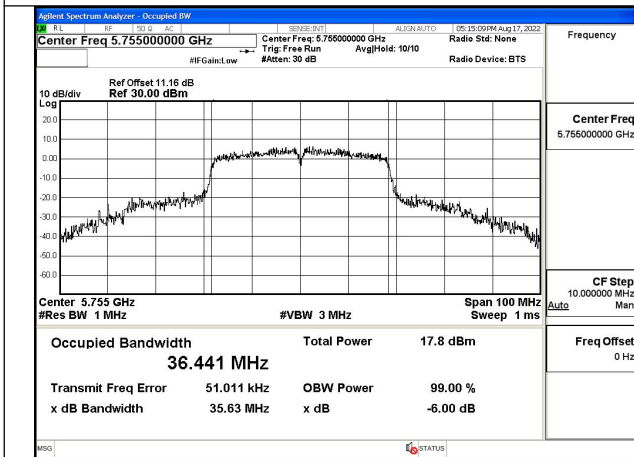

Test Mode:802.11ac VHT20 5825MHz Chain1

Test Mode: 802.11n HT40

Test Mode:802.11n HT40 5755MHz Chain0

Test Mode:802.11n HT40 5795MHz Chain0

Test Mode:802.11n HT40 5755MHz Chain1

Test Mode:802.11n HT40 5795MHz Chain1

Test Mode: 802.11ac VHT40

Test Mode:802.11ac VHT40 5755MHz Chain0

Test Mode:802.11ac VHT40 5795MHz Chain0

Test Mode:802.11ac VHT40 5755MHz Chain1

Test Mode:802.11ac VHT40 5795MHz Chain1

Test Mode: 802.11ac VHT80