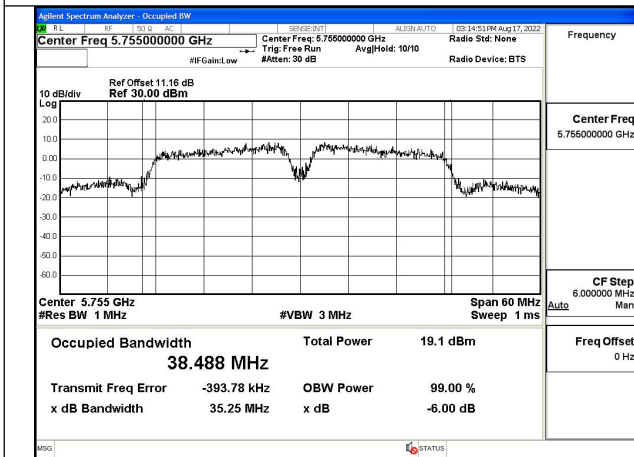

Test Mode: 802.11ac VHT20

Test Mode:802.11ac VHT20 5745MHz Chain0

Test Mode:802.11ac VHT20 5785MHz Chain0

Test Mode:802.11ac VHT20 5825MHz Chain0

Test Mode:802.11ac VHT20 5745MHz Chain1

Test Mode:802.11ac VHT20 5785MHz Chain1

Test Mode:802.11ac VHT20 5825MHz Chain1

Test Mode: 802.11n HT40

Test Mode:802.11n HT40 5755MHz Chain0

Test Mode:802.11n HT40 5795MHz Chain0

Test Mode:802.11n HT40 5755MHz Chain1

Test Mode:802.11n HT40 5795MHz Chain1