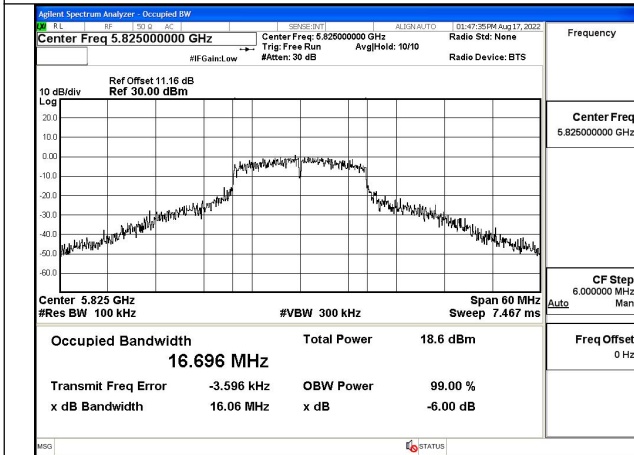

Test Mode	Antenna	6dB Bandwidth (MHz)		
		Channel No.673	---	---
		5775MHz	---	---
802.11ac VHT80	Chain0	74.59	---	---
802.11ac VHT80	Chain1	73.46	---	---

Test Mode: 802.11a

Test Mode:802.11a 5745MHz Chain0

Test Mode:802.11a 5785MHz Chain0

Test Mode:802.11a 5825MHz Chain0

Test Mode:802.11a 5745MHz Chain1

Test Mode:802.11a 5785MHz Chain1

Test Mode:802.11a 5825MHz Chain1

Test Mode: 802.11n HT20

Test Mode:802.11n HT20 5745MHz Chain0