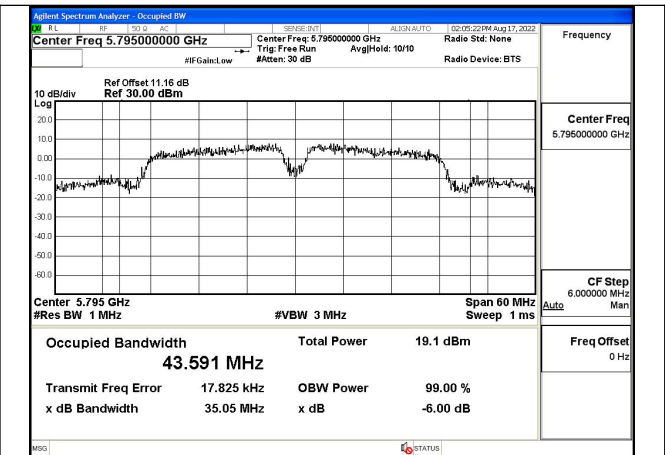

Test Mode: 802.11ac VHT20

Test Mode:802.11ac VHT20 5745MHz Chain0

Test Mode:802.11ac VHT20 5785MHz Chain0

Test Mode:802.11ac VHT20 5825MHz Chain0

Test Mode:802.11ac VHT20 5745MHz Chain1

Test Mode:802.11ac VHT20 5785MHz Chain1

Test Mode:802.11ac VHT20 5825MHz Chain1

Test Mode: 802.11n HT40

Test Mode:802.11n HT40 5755MHz Chain0

Test Mode:802.11n HT40 5795MHz Chain0

Test Mode:802.11n HT40 5755MHz Chain1

Test Mode:802.11n HT40 5795MHz Chain1