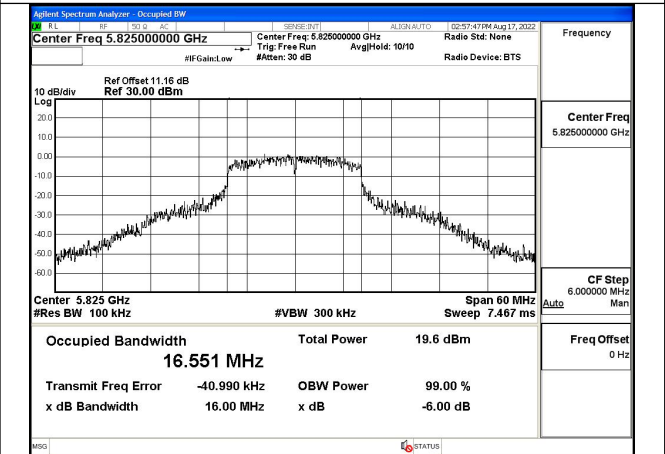

Test Mode:802.11a 5785MHz Chain0

Test Mode:802.11a 5825MHz Chain0

Test Mode:802.11a 5745MHz Chain1

Test Mode:802.11a 5785MHz Chain1

Test Mode:802.11a 5825MHz Chain1

Test Mode: 802.11n HT20

Test Mode:802.11n HT20 5745MHz Chain0

Test Mode:802.11n HT20 5785MHz Chain0

Test Mode:802.11n HT20 5825MHz Chain0

Test Mode:802.11n HT20 5745MHz Chain1

Test Mode:802.11n HT20 5785MHz Chain1

Test Mode:802.11n HT20 5825MHz Chain1

Test Mode: 802.11ac VHT20