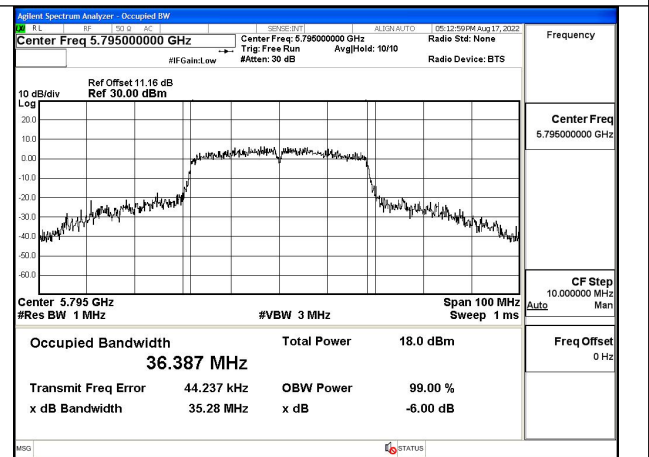

Test Mode:802.11ac VHT20 5825MHz Chain1

Test Mode: 802.11n HT40

Test Mode:802.11n HT40 5755MHz Chain0

Test Mode:802.11n HT40 5795MHz Chain0

Test Mode:802.11n HT40 5755MHz Chain1

Test Mode:802.11n HT40 5795MHz Chain1

Test Mode: 802.11ac VHT40

Test Mode:802.11ac VHT40 5755MHz Chain0

Test Mode:802.11ac VHT40 5795MHz Chain0

Test Mode:802.11ac VHT40 5755MHz Chain1

Test Mode:802.11ac VHT40 5795MHz Chain1

Test Mode: 802.11ac VHT80