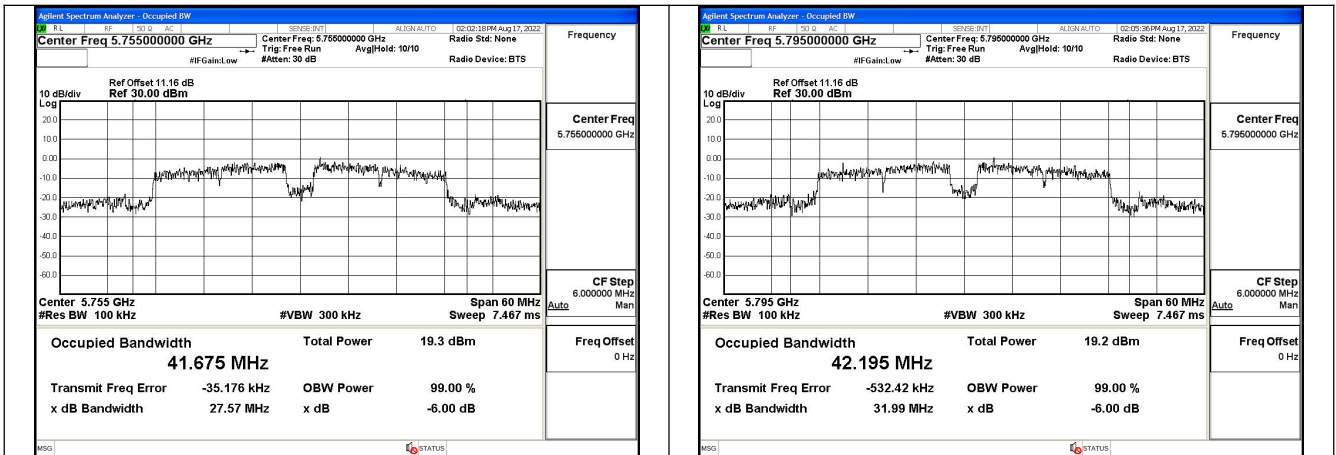

Test Mode: 802.11n HT40