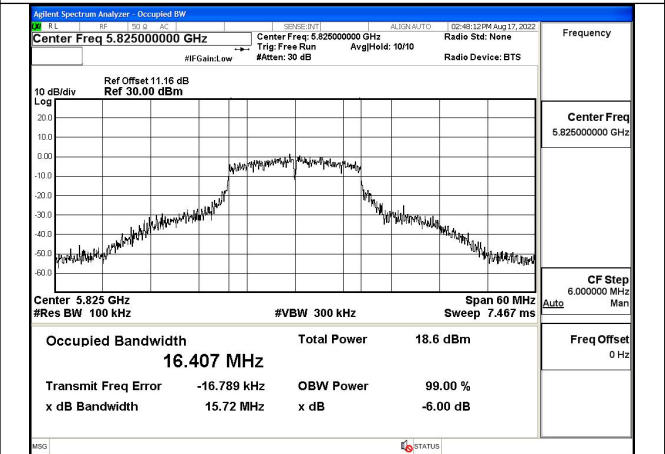

Test Mode:802.11a 5785MHz Chain0

Test Mode:802.11a 5825MHz Chain0

Test Mode:802.11a 5745MHz Chain1

Test Mode:802.11a 5785MHz Chain1

Test Mode:802.11a 5825MHz Chain1

Test Mode: 802.11n HT20

Test Mode:802.11n HT20 5745MHz Chain0

Test Mode:802.11n HT20 5785MHz Chain0

Test Mode:802.11n HT20 5825MHz Chain0

Test Mode:802.11n HT20 5745MHz Chain1

Test Mode:802.11n HT20 5785MHz Chain1

Test Mode:802.11n HT20 5825MHz Chain1

Test Mode: 802.11ac VHT20