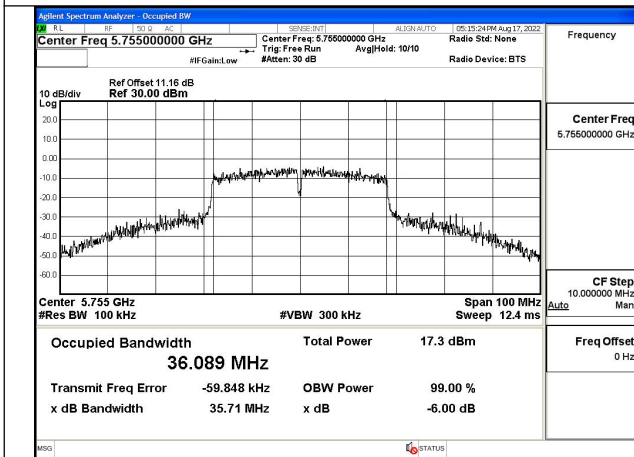

Test Mode:802.11ac VHT40 5755MHz Chain0

Test Mode:802.11ac VHT40 5795MHz Chain0

Test Mode:802.11ac VHT40 5755MHz Chain1

Test Mode:802.11ac VHT40 5795MHz Chain1