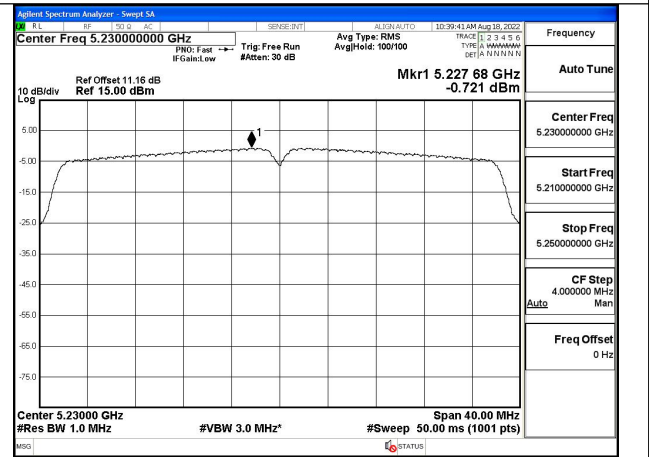

Test Mode:802.11n HT20 5240MHz Chain1

Test Mode: 802.11ac VHT20

Test Mode:802.11ac VHT20 5180MHz Chain0

Test Mode:802.11ac VHT20 5220MHz Chain0

Test Mode:802.11ac VHT20 5240MHz Chain0

Test Mode:802.11ac VHT20 5180MHz Chain1

Test Mode:802.11ac VHT20 5220MHz Chain1

Test Mode:802.11ac VHT20 5240MHz Chain1

Test Mode: 802.11n HT40

Test Mode:802.11n HT40 5190MHz Chain0

Test Mode:802.11n HT40 5230MHz Chain0

Test Mode:802.11n HT40 5190MHz Chain1

Test Mode:802.11n HT40 5230MHz Chain1

Test Mode: 802.11ac VHT40

Test Mode:802.11ac VHT40 5190MHz Chain0

Test Mode:802.11ac VHT40 5230MHz Chain0

Test Mode:802.11ac VHT40 5190MHz Chain1

Test Mode:802.11ac VHT40 5230MHz Chain1

Test Mode: 802.11ac VHT80

Test Mode:802.11ac VHT80 5210MHz Chain0

Test Mode:802.11ac VHT80 5210MHz Chain1