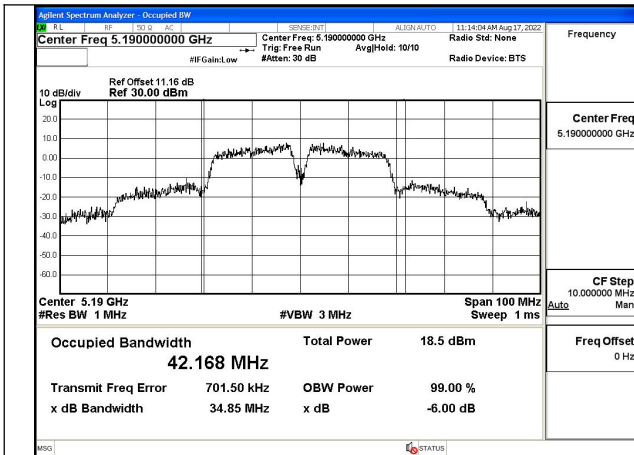

Test Mode: 802.11ac VHT20

Test Mode:802.11ac VHT20 5180MHz Chain0

Test Mode:802.11ac VHT20 5220MHz Chain0

Test Mode:802.11ac VHT20 5240MHz Chain0

Test Mode:802.11ac VHT20 5180MHz Chain1

Test Mode:802.11ac VHT20 5220MHz Chain1

Test Mode:802.11ac VHT20 5240MHz Chain1

Test Mode: 802.11n HT40

Test Mode:802.11n HT40 5190MHz Chain0

Test Mode:802.11n HT40 5230MHz Chain0

Test Mode:802.11n HT40 5190MHz Chain1

Test Mode:802.11n HT40 5230MHz Chain1

Test Mode: 802.11ac VHT80

Test Mode:802.11ac VHT80 5210MHz Chain0

Test Mode:802.11ac VHT80 5210MHz Chain1

Transmitter Power Spectral Density

Offset 11.16dB = Attenuator + Temporary antenna connector loss + Cable loss