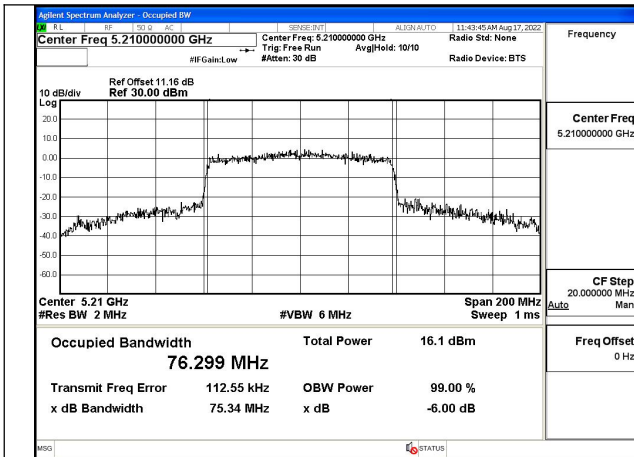

Test Mode: 802.11ac VHT20

Test Mode:802.11ac VHT20 5180MHz Chain0

Test Mode:802.11ac VHT20 5220MHz Chain0

Test Mode:802.11ac VHT20 5240MHz Chain0

Test Mode:802.11ac VHT20 5180MHz Chain1

Test Mode:802.11ac VHT20 5220MHz Chain1

Test Mode:802.11ac VHT20 5240MHz Chain1

Test Mode: 802.11n HT40

Test Mode:802.11n HT40 5190MHz Chain0

Test Mode:802.11n HT40 5230MHz Chain0

Test Mode:802.11n HT40 5190MHz Chain1

Test Mode:802.11n HT40 5230MHz Chain1

Test Mode: 802.11ac VHT80

Test Mode:802.11ac VHT80 5210MHz Chain0

Test Mode:802.11ac VHT80 5210MHz Chain1

Transmitter Power Spectral Density

Offset 11.16dB = Attenuator + Temporary antenna connector loss + Cable loss