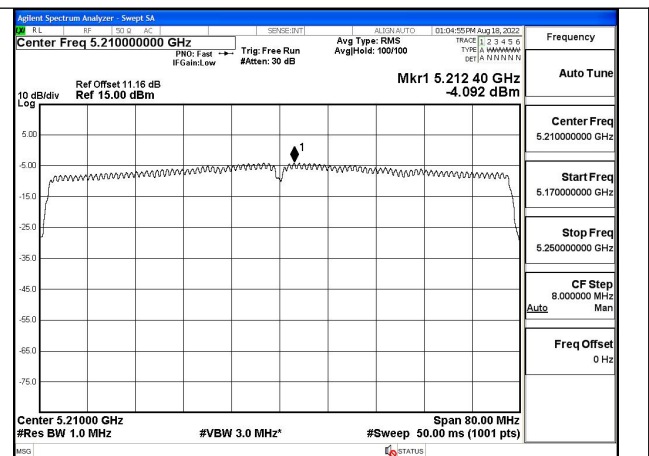

Test Mode:802.11n HT40 5230MHz Chain1

Test Mode: 802.11ac VHT40

Test Mode:802.11ac VHT40 5190MHz Chain0

Test Mode:802.11ac VHT40 5230MHz Chain0

Test Mode:802.11ac VHT40 5190MHz Chain1

Test Mode:802.11ac VHT40 5230MHz Chain1

Test Mode: 802.11ac VHT80

Test Mode:802.11ac VHT80 5210MHz Chain0

Test Mode:802.11ac VHT80 5210MHz Chain1