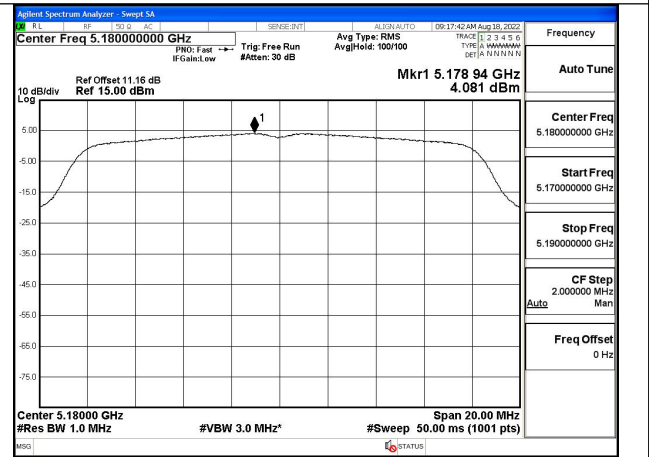

Test Mode:802.11a 5180MHz Chain0

Test Mode:802.11a 5220MHz Chain0