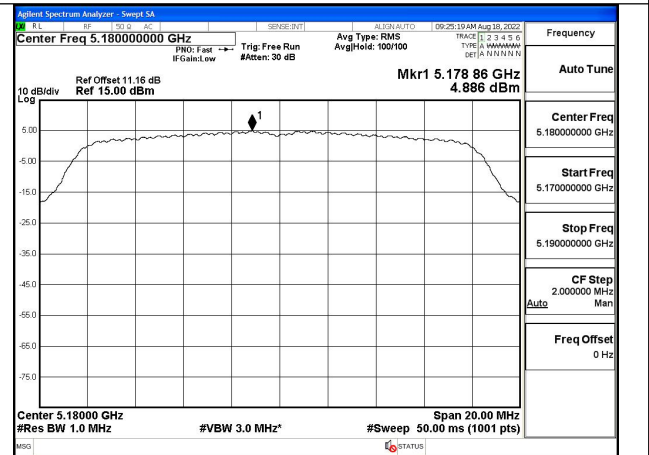

Test Mode: 802.11a

Test Mode:802.11a 5180MHz Chain0

Test Mode:802.11a 5220MHz Chain0

Test Mode:802.11a 5240MHz Chain0

Test Mode:802.11a 5180MHz Chain1

Test Mode:802.11a 5220MHz Chain1

Test Mode:802.11a 5240MHz Chain1

Test Mode: 802.11n HT20

Test Mode:802.11n HT20 5180MHz Chain0

Test Mode:802.11n HT20 5220MHz Chain0

Test Mode:802.11n HT20 5240MHz Chain0

Test Mode:802.11n HT20 5180MHz Chain1

Test Mode:802.11n HT20 5220MHz Chain1