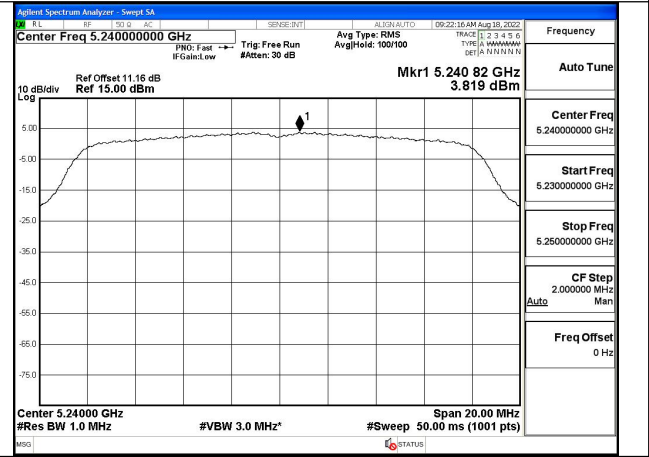

Test Mode: 802.11a

Test Mode:802.11a 5180MHz Chain0

Test Mode:802.11a 5220MHz Chain0

Test Mode:802.11a 5240MHz Chain0

Test Mode:802.11a 5180MHz Chain1

Test Mode:802.11a 5220MHz Chain1

Test Mode:802.11a 5240MHz Chain1

Test Mode: 802.11n HT20

Test Mode:802.11n HT20 5180MHz Chain0

Test Mode:802.11n HT20 5220MHz Chain0

Test Mode:802.11n HT20 5240MHz Chain0

Test Mode:802.11n HT20 5180MHz Chain1

Test Mode:802.11n HT20 5220MHz Chain1