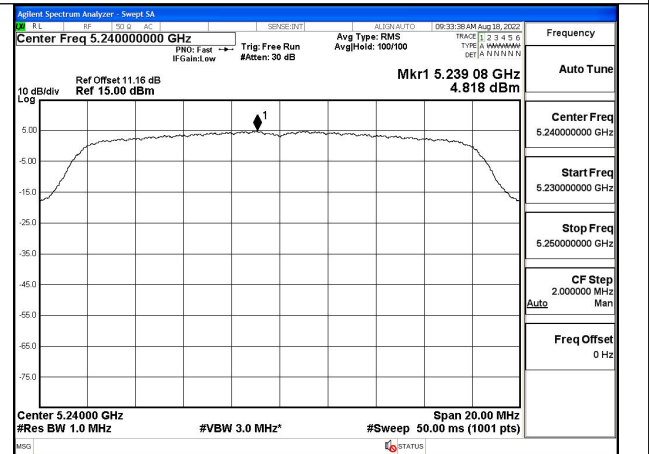

Test Mode: 802.11a

Test Mode:802.11a 5180MHz Chain0

Test Mode:802.11a 5220MHz Chain0

Test Mode:802.11a 5240MHz Chain0

Test Mode:802.11a 5180MHz Chain1

Test Mode:802.11a 5220MHz Chain1

Test Mode:802.11a 5240MHz Chain1

Test Mode: 802.11n HT20

Test Mode:802.11n HT20 5180MHz Chain0

Test Mode:802.11n HT20 5220MHz Chain0

Test Mode:802.11n HT20 5240MHz Chain0

Test Mode:802.11n HT20 5180MHz Chain1

Test Mode:802.11n HT20 5220MHz Chain1

Test Mode:802.11n HT20 5240MHz Chain1

Test Mode: 802.11ac VHT20

Test Mode:802.11ac VHT20 5180MHz Chain0

Test Mode:802.11ac VHT20 5220MHz Chain0

Test Mode:802.11ac VHT20 5240MHz Chain0

Test Mode:802.11ac VHT20 5180MHz Chain1