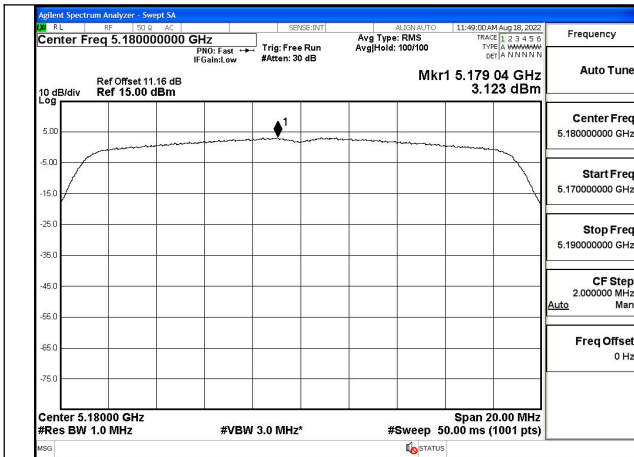

Test Mode: 802.11a

Test Mode:802.11a 5180MHz Chain0

Test Mode:802.11a 5220MHz Chain0

Test Mode:802.11a 5240MHz Chain0

Test Mode:802.11a 5180MHz Chain1

Test Mode:802.11a 5220MHz Chain1

Test Mode:802.11a 5240MHz Chain1

Test Mode: 802.11n HT20

Test Mode:802.11n HT20 5180MHz Chain0

Test Mode:802.11n HT20 5220MHz Chain0

Test Mode:802.11n HT20 5240MHz Chain0

Test Mode:802.11n HT20 5180MHz Chain1

Test Mode:802.11n HT20 5220MHz Chain1

Test Mode:802.11n HT20 5240MHz Chain1

Test Mode: 802.11ac VHT20

Test Mode:802.11ac VHT20 5180MHz Chain0

Test Mode:802.11ac VHT20 5220MHz Chain0

Test Mode:802.11ac VHT20 5240MHz Chain0

Test Mode:802.11ac VHT20 5180MHz Chain1