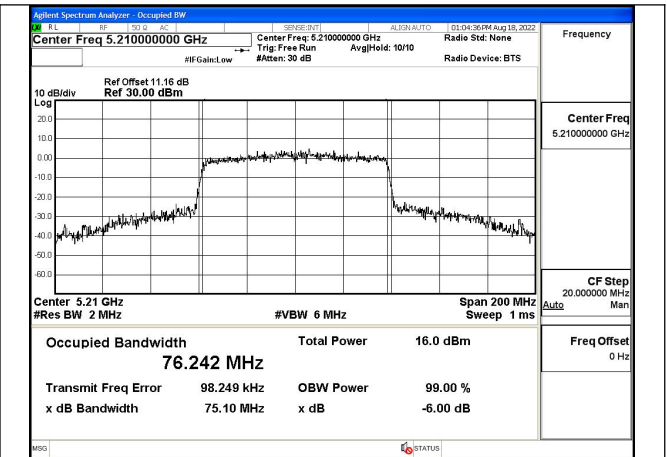

Test Mode:802.11ac VHT20 5240MHz Chain1

Test Mode: 802.11n HT40

Test Mode:802.11n HT40 5190MHz Chain0

Test Mode:802.11n HT40 5230MHz Chain0

Test Mode:802.11n HT40 5190MHz Chain1

Test Mode:802.11n HT40 5230MHz Chain1

Test Mode: 802.11ac VHT80

Test Mode:802.11ac VHT80 5210MHz Chain0

Test Mode:802.11ac VHT80 5210MHz Chain1

Transmitter Power Spectral Density

Offset 11.16dB = Attenuator + Temporary antenna connector loss + Cable loss