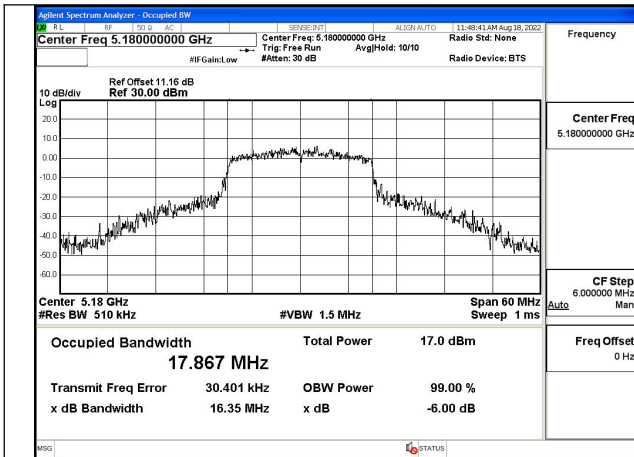

Test Mode: 802.11ac VHT20

Test Mode:802.11ac VHT20 5180MHz Chain0

Test Mode:802.11ac VHT20 5220MHz Chain0

Test Mode:802.11ac VHT20 5240MHz Chain0

Test Mode:802.11ac VHT20 5180MHz Chain1

Test Mode:802.11ac VHT20 5220MHz Chain1

Test Mode:802.11ac VHT20 5240MHz Chain1

Test Mode: 802.11n HT40

Test Mode:802.11n HT40 5190MHz Chain0

Test Mode:802.11n HT40 5230MHz Chain0

Test Mode:802.11n HT40 5190MHz Chain1

Test Mode:802.11n HT40 5230MHz Chain1

Test Mode: 802.11ac VHT80

Test Mode:802.11ac VHT80 5210MHz Chain0

Test Mode:802.11ac VHT80 5210MHz Chain1

Transmitter Power Spectral Density

Offset 11.16dB = Attenuator + Temporary antenna connector loss + Cable loss