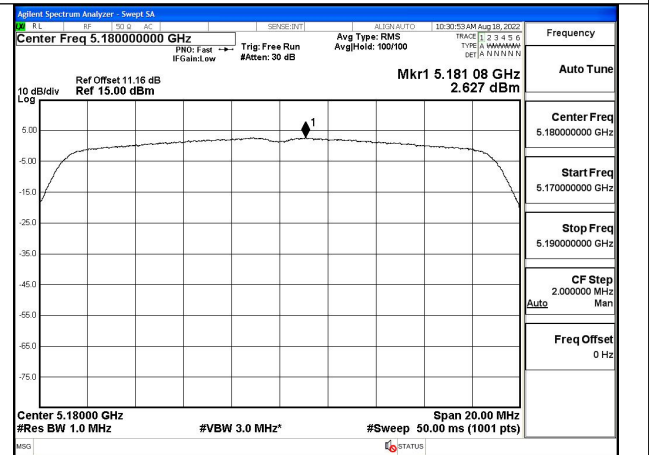

Test Mode: 802.11a

Test Mode:802.11a 5180MHz Chain0

Test Mode:802.11a 5220MHz Chain0

Test Mode:802.11a 5240MHz Chain0

Test Mode:802.11a 5180MHz Chain1

Test Mode:802.11a 5220MHz Chain1

Test Mode:802.11a 5240MHz Chain1

Test Mode: 802.11n HT20

Test Mode:802.11n HT20 5180MHz Chain0

Test Mode:802.11n HT20 5220MHz Chain0

Test Mode:802.11n HT20 5240MHz Chain0

Test Mode:802.11n HT20 5180MHz Chain1

Test Mode:802.11n HT20 5220MHz Chain1

Test Mode:802.11n HT20 5240MHz Chain1

Test Mode: 802.11ac VHT20

Test Mode:802.11ac VHT20 5180MHz Chain0

Test Mode:802.11ac VHT20 5220MHz Chain0

Test Mode:802.11ac VHT20 5240MHz Chain0

Test Mode:802.11ac VHT20 5180MHz Chain1