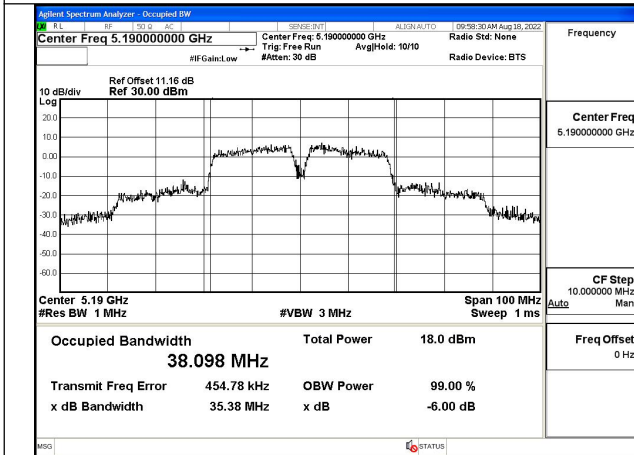

Test Mode: 802.11ac VHT20

Test Mode:802.11ac VHT20 5180MHz Chain0

Test Mode:802.11ac VHT20 5220MHz Chain0

Test Mode:802.11ac VHT20 5240MHz Chain0

Test Mode:802.11ac VHT20 5180MHz Chain1

Test Mode:802.11ac VHT20 5220MHz Chain1

Test Mode:802.11ac VHT20 5240MHz Chain1

Test Mode: 802.11n HT40

Test Mode:802.11n HT40 5190MHz Chain0

Test Mode:802.11n HT40 5230MHz Chain0

Test Mode:802.11n HT40 5190MHz Chain1

Test Mode:802.11n HT40 5230MHz Chain1

Test Mode: 802.11ac VHT80

Test Mode:802.11ac VHT80 5210MHz Chain0

Test Mode:802.11ac VHT80 5210MHz Chain1

Transmitter Power Spectral Density

Offset 11.16dB = Attenuator + Temporary antenna connector loss + Cable loss