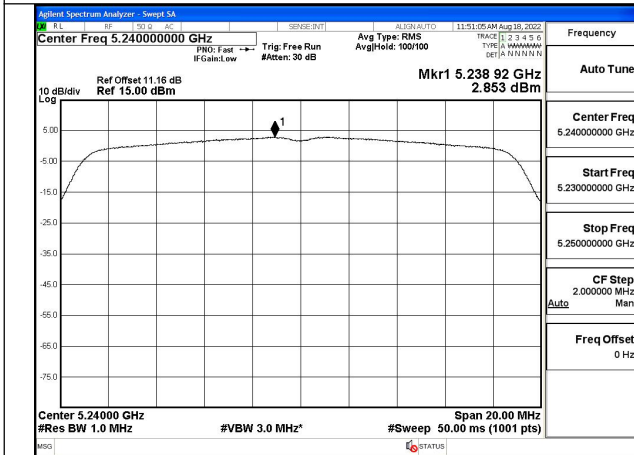

Test Mode: 802.11a

Test Mode:802.11a 5180MHz Chain0

Test Mode:802.11a 5220MHz Chain0

Test Mode:802.11a 5240MHz Chain0

Test Mode:802.11a 5180MHz Chain1

Test Mode:802.11a 5220MHz Chain1

Test Mode:802.11a 5240MHz Chain1

Test Mode: 802.11n HT20

Test Mode:802.11n HT20 5180MHz Chain0

Test Mode:802.11n HT20 5220MHz Chain0

Test Mode:802.11n HT20 5240MHz Chain0

Test Mode:802.11n HT20 5180MHz Chain1

Test Mode:802.11n HT20 5220MHz Chain1

Test Mode:802.11n HT20 5240MHz Chain1

Test Mode: 802.11ac VHT20

Test Mode:802.11ac VHT20 5180MHz Chain0

Test Mode:802.11ac VHT20 5220MHz Chain0

Test Mode:802.11ac VHT20 5240MHz Chain0

Test Mode:802.11ac VHT20 5180MHz Chain1