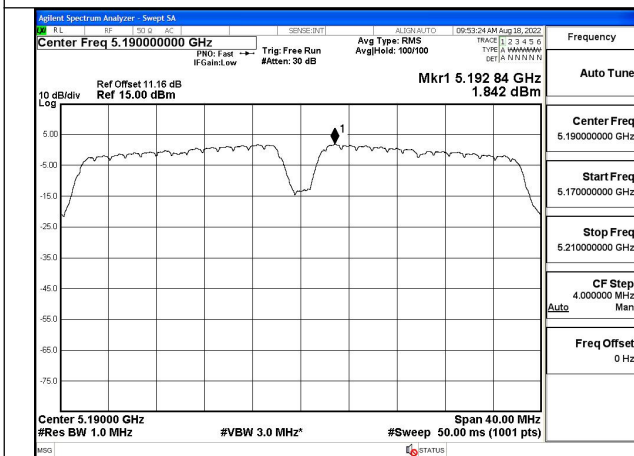

Test Mode:802.11ac VHT20 5220MHz Chain1

Test Mode:802.11ac VHT20 5240MHz Chain1

Test Mode: 802.11n HT40

Test Mode:802.11n HT40 5190MHz Chain0

Test Mode:802.11n HT40 5230MHz Chain0

Test Mode:802.11n HT40 5190MHz Chain1

Test Mode:802.11n HT40 5230MHz Chain1

Test Mode: 802.11ac VHT40

Test Mode:802.11ac VHT40 5190MHz Chain0

Test Mode:802.11ac VHT40 5230MHz Chain0

Test Mode:802.11ac VHT40 5190MHz Chain1

Test Mode:802.11ac VHT40 5230MHz Chain1