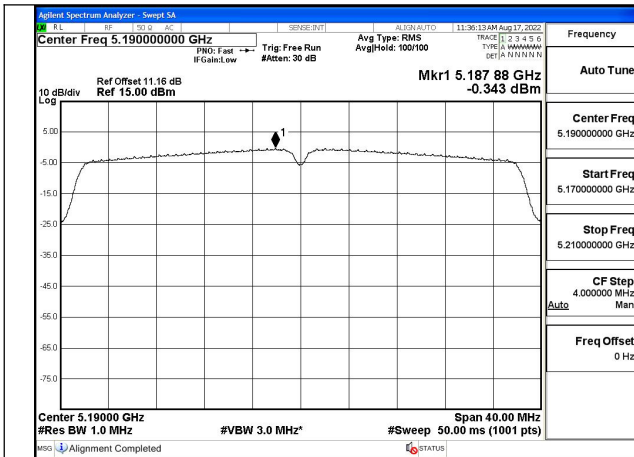

Test Mode:802.11n HT20 5240MHz Chain1

Test Mode: 802.11ac VHT20

Test Mode:802.11ac VHT20 5180MHz Chain0

Test Mode:802.11ac VHT20 5220MHz Chain0

Test Mode:802.11ac VHT20 5240MHz Chain0

Test Mode:802.11ac VHT20 5180MHz Chain1

Test Mode:802.11ac VHT20 5220MHz Chain1

Test Mode:802.11ac VHT20 5240MHz Chain1

Test Mode: 802.11n HT40

Test Mode:802.11n HT40 5190MHz Chain0

Test Mode:802.11n HT40 5230MHz Chain0

Test Mode:802.11n HT40 5190MHz Chain1

Test Mode:802.11n HT40 5230MHz Chain1

Test Mode: 802.11ac VHT40

Test Mode:802.11ac VHT40 5190MHz Chain0

Test Mode:802.11ac VHT40 5230MHz Chain0

Test Mode:802.11ac VHT40 5190MHz Chain1

Test Mode:802.11ac VHT40 5230MHz Chain1

Test Mode: 802.11ac VHT80

Test Mode:802.11ac VHT80 5210MHz Chain0

Test Mode:802.11ac VHT80 5210MHz Chain1