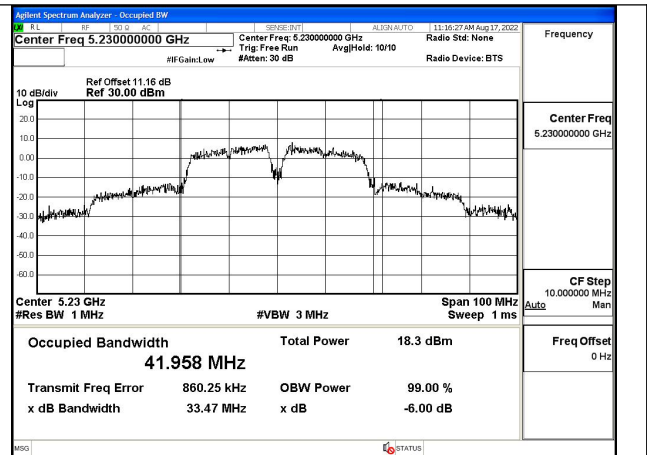

Test Mode: 802.11ac VHT20

Test Mode:802.11ac VHT20 5180MHz Chain0

Test Mode:802.11ac VHT20 5220MHz Chain0

Test Mode:802.11ac VHT20 5240MHz Chain0

Test Mode:802.11ac VHT20 5180MHz Chain1

Test Mode:802.11ac VHT20 5220MHz Chain1

Test Mode:802.11ac VHT20 5240MHz Chain1

Test Mode: 802.11n HT40

Test Mode:802.11n HT40 5190MHz Chain0

Test Mode:802.11n HT40 5230MHz Chain0

Test Mode:802.11n HT40 5190MHz Chain1

Test Mode:802.11n HT40 5230MHz Chain1

Test Mode: 802.11ac VHT80

Test Mode:802.11ac VHT80 5210MHz Chain0

Test Mode:802.11ac VHT80 5210MHz Chain1

Transmitter Power Spectral Density

Offset 11.16dB = Attenuator + Temporary antenna connector loss + Cable loss