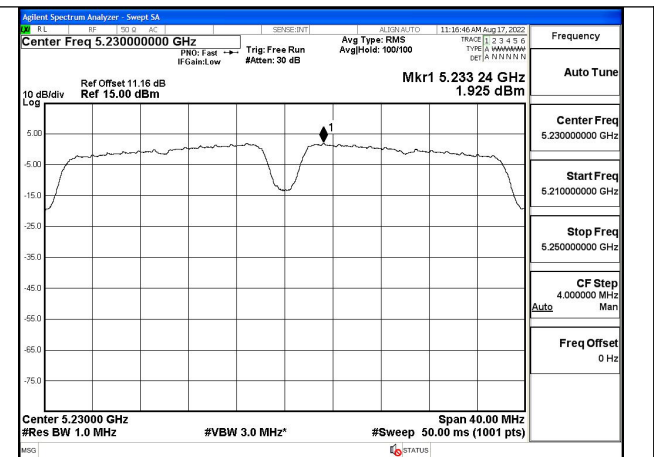

Test Mode: 802.11n HT20

Test Mode:802.11n HT20 5180MHz Chain0

Test Mode:802.11n HT20 5220MHz Chain0

Test Mode:802.11n HT20 5240MHz Chain0

Test Mode:802.11n HT20 5180MHz Chain1

Test Mode:802.11n HT20 5220MHz Chain1

Test Mode:802.11n HT20 5240MHz Chain1

Test Mode: 802.11ac VHT20

Test Mode:802.11ac VHT20 5180MHz Chain0

Test Mode:802.11ac VHT20 5220MHz Chain0

Test Mode:802.11ac VHT20 5240MHz Chain0

Test Mode:802.11ac VHT20 5180MHz Chain1

Test Mode:802.11ac VHT20 5220MHz Chain1

Test Mode:802.11ac VHT20 5240MHz Chain1

Test Mode: 802.11n HT40

Test Mode:802.11n HT40 5190MHz Chain0

Test Mode:802.11n HT40 5230MHz Chain0

Test Mode:802.11n HT40 5190MHz Chain1