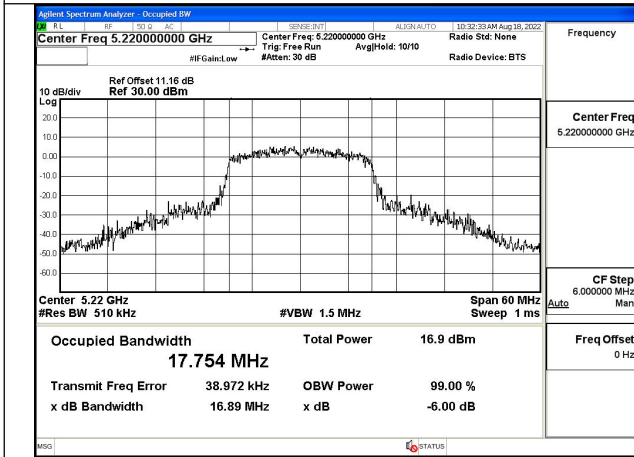

Test Mode: 802.11ac VHT20

Test Mode:802.11ac VHT20 5180MHz Chain0

Test Mode:802.11ac VHT20 5220MHz Chain0

Test Mode:802.11ac VHT20 5240MHz Chain0

Test Mode:802.11ac VHT20 5180MHz Chain1

Test Mode:802.11ac VHT20 5220MHz Chain1

Test Mode:802.11ac VHT20 5240MHz Chain1

Test Mode: 802.11n HT40

Test Mode:802.11n HT40 5190MHz Chain0

Test Mode:802.11n HT40 5230MHz Chain0

Test Mode:802.11n HT40 5190MHz Chain1

Test Mode:802.11n HT40 5230MHz Chain1

Test Mode: 802.11ac VHT80

Test Mode:802.11ac VHT80 5210MHz Chain0

Test Mode:802.11ac VHT80 5210MHz Chain1

Transmitter Power Spectral Density

Offset 11.16dB = Attenuator + Temporary antenna connector loss + Cable loss