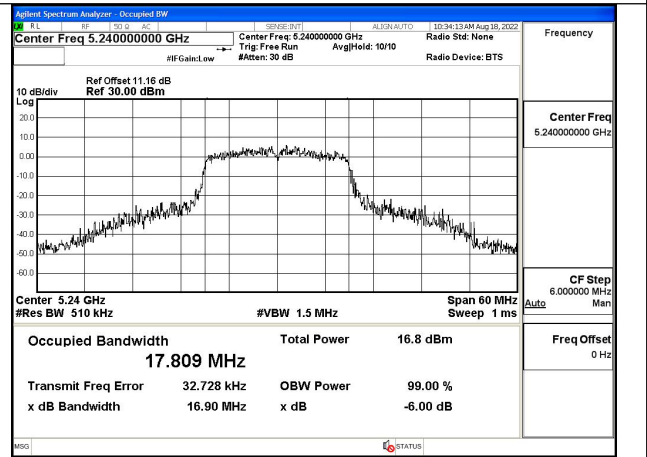

Test Mode: 802.11ac VHT20

Test Mode:802.11ac VHT20 5180MHz Chain0

Test Mode:802.11ac VHT20 5220MHz Chain0

Test Mode:802.11ac VHT20 5240MHz Chain0

Test Mode:802.11ac VHT20 5180MHz Chain1

Test Mode:802.11ac VHT20 5220MHz Chain1

Test Mode:802.11ac VHT20 5240MHz Chain1

Test Mode: 802.11n HT40

Test Mode:802.11n HT40 5190MHz Chain0

Test Mode:802.11n HT40 5230MHz Chain0

Test Mode:802.11n HT40 5190MHz Chain1

Test Mode:802.11n HT40 5230MHz Chain1

Test Mode: 802.11ac VHT80

Test Mode:802.11ac VHT80 5210MHz Chain0

Test Mode:802.11ac VHT80 5210MHz Chain1

Transmitter Power Spectral Density

Offset 11.16dB = Attenuator + Temporary antenna connector loss + Cable loss