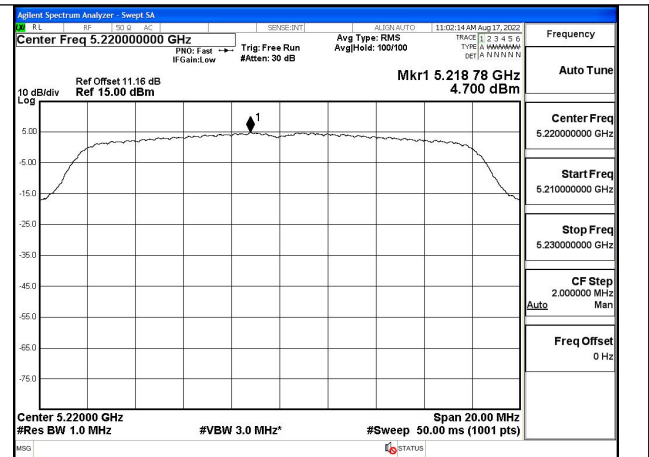

Test Mode: 802.11a

Test Mode:802.11a 5180MHz Chain0

Test Mode:802.11a 5220MHz Chain0

Test Mode:802.11a 5240MHz Chain0

Test Mode:802.11a 5180MHz Chain1

Test Mode:802.11a 5220MHz Chain1

Test Mode:802.11a 5240MHz Chain1

Test Mode: 802.11n HT20

Test Mode:802.11n HT20 5180MHz Chain0

Test Mode:802.11n HT20 5220MHz Chain0

Test Mode:802.11n HT20 5240MHz Chain0

Test Mode:802.11n HT20 5180MHz Chain1

Test Mode:802.11n HT20 5220MHz Chain1