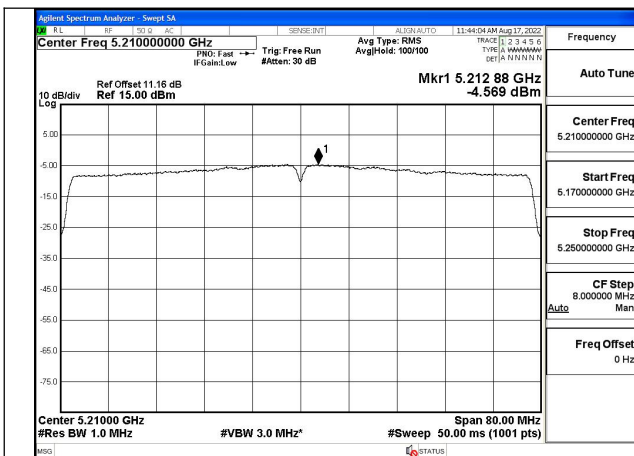

Test Mode:802.11n HT40 5230MHz Chain1

Test Mode: 802.11ac VHT40

Test Mode:802.11ac VHT40 5190MHz Chain0

Test Mode:802.11ac VHT40 5230MHz Chain0

Test Mode:802.11ac VHT40 5190MHz Chain1

Test Mode:802.11ac VHT40 5230MHz Chain1

Test Mode: 802.11ac VHT80

Test Mode:802.11ac VHT80 5210MHz Chain0

Test Mode:802.11ac VHT80 5210MHz Chain1