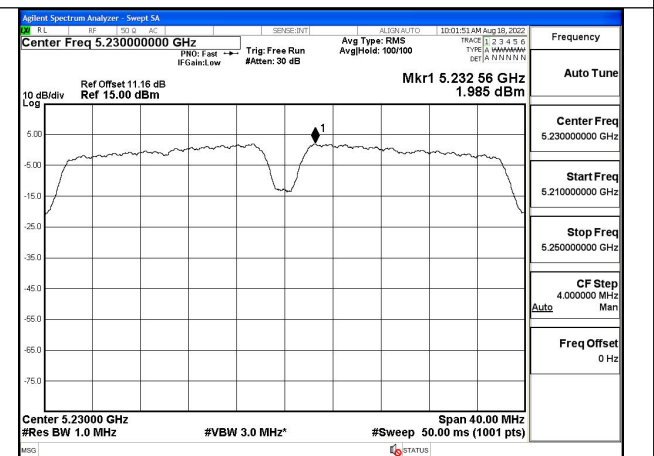

Test Mode:802.11n HT20 5240MHz Chain1

Test Mode: 802.11ac VHT20

Test Mode:802.11ac VHT20 5180MHz Chain0

Test Mode:802.11ac VHT20 5220MHz Chain0

Test Mode:802.11ac VHT20 5240MHz Chain0

Test Mode:802.11ac VHT20 5180MHz Chain1

Test Mode:802.11ac VHT20 5220MHz Chain1

Test Mode:802.11ac VHT20 5240MHz Chain1

Test Mode: 802.11n HT40

Test Mode:802.11n HT40 5190MHz Chain0

Test Mode:802.11n HT40 5230MHz Chain0

Test Mode:802.11n HT40 5190MHz Chain1

Test Mode:802.11n HT40 5230MHz Chain1

Test Mode: 802.11ac VHT40

Test Mode:802.11ac VHT40 5190MHz Chain0

Test Mode:802.11ac VHT40 5230MHz Chain0

Test Mode:802.11ac VHT40 5190MHz Chain1

Test Mode:802.11ac VHT40 5230MHz Chain1

Test Mode: 802.11ac VHT80

Test Mode:802.11ac VHT80 5210MHz Chain0

Test Mode:802.11ac VHT80 5210MHz Chain1