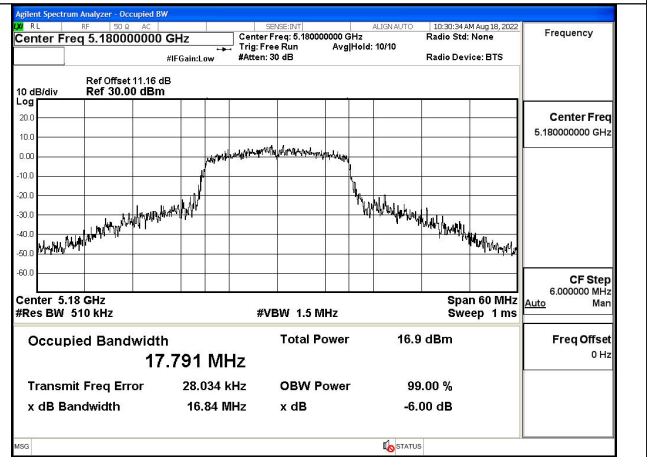

Test Mode: 802.11ac VHT20

Test Mode:802.11ac VHT20 5180MHz Chain0

Test Mode:802.11ac VHT20 5220MHz Chain0

Test Mode:802.11ac VHT20 5240MHz Chain0

Test Mode:802.11ac VHT20 5180MHz Chain1

Test Mode:802.11ac VHT20 5220MHz Chain1

Test Mode:802.11ac VHT20 5240MHz Chain1

Test Mode: 802.11n HT40

Test Mode:802.11n HT40 5190MHz Chain0

Test Mode:802.11n HT40 5230MHz Chain0

Test Mode:802.11n HT40 5190MHz Chain1

Test Mode:802.11n HT40 5230MHz Chain1

Test Mode: 802.11ac VHT80

Test Mode:802.11ac VHT80 5210MHz Chain0

Test Mode:802.11ac VHT80 5210MHz Chain1

Transmitter Power Spectral Density

Offset 11.16dB = Attenuator + Temporary antenna connector loss + Cable loss