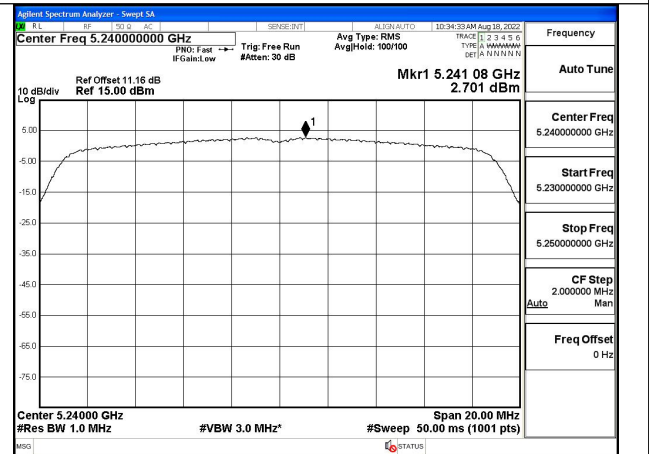

Test Mode: 802.11n HT20

Test Mode:802.11n HT20 5180MHz Chain0

Test Mode:802.11n HT20 5220MHz Chain0

Test Mode:802.11n HT20 5240MHz Chain0

Test Mode:802.11n HT20 5180MHz Chain1

Test Mode:802.11n HT20 5220MHz Chain1

Test Mode:802.11n HT20 5240MHz Chain1

Test Mode: 802.11ac VHT20

Test Mode:802.11ac VHT20 5180MHz Chain0

Test Mode:802.11ac VHT20 5220MHz Chain0

Test Mode:802.11ac VHT20 5240MHz Chain0

Test Mode:802.11ac VHT20 5180MHz Chain1

Test Mode:802.11ac VHT20 5220MHz Chain1

Test Mode:802.11ac VHT20 5240MHz Chain1

Test Mode: 802.11n HT40

Test Mode:802.11n HT40 5190MHz Chain0

Test Mode:802.11n HT40 5230MHz Chain0

Test Mode:802.11n HT40 5190MHz Chain1