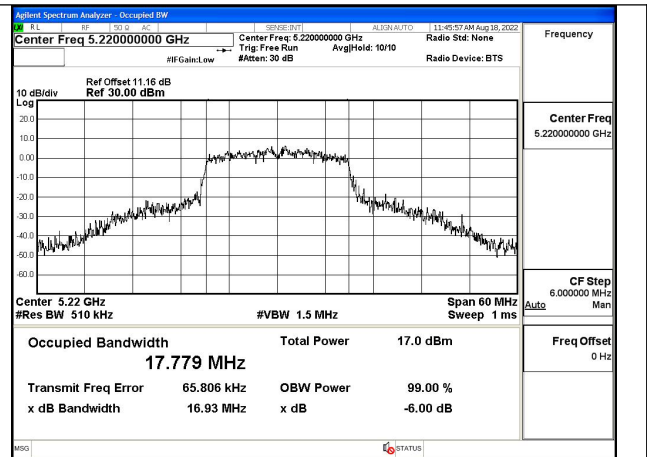

Test Mode: 802.11ac VHT20

Test Mode:802.11ac VHT20 5180MHz Chain0

Test Mode:802.11ac VHT20 5220MHz Chain0

Test Mode:802.11ac VHT20 5240MHz Chain0

Test Mode:802.11ac VHT20 5180MHz Chain1

Test Mode:802.11ac VHT20 5220MHz Chain1

Test Mode:802.11ac VHT20 5240MHz Chain1

Test Mode: 802.11n HT40

Test Mode:802.11n HT40 5190MHz Chain0

Test Mode:802.11n HT40 5230MHz Chain0

Test Mode:802.11n HT40 5190MHz Chain1

Test Mode:802.11n HT40 5230MHz Chain1

Test Mode: 802.11ac VHT80

Test Mode:802.11ac VHT80 5210MHz Chain0

Test Mode:802.11ac VHT80 5210MHz Chain1

Transmitter Power Spectral Density

Offset 11.16dB = Attenuator + Temporary antenna connector loss + Cable loss