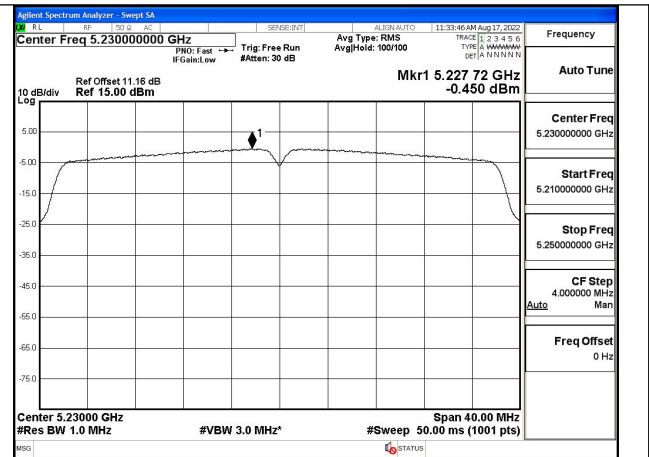

Test Mode:802.11n HT20 5240MHz Chain1

Test Mode: 802.11ac VHT20

Test Mode:802.11ac VHT20 5180MHz Chain0

Test Mode:802.11ac VHT20 5220MHz Chain0

Test Mode:802.11ac VHT20 5240MHz Chain0

Test Mode:802.11ac VHT20 5180MHz Chain1

Test Mode:802.11ac VHT20 5220MHz Chain1

Test Mode:802.11ac VHT20 5240MHz Chain1

Test Mode: 802.11n HT40

Test Mode:802.11n HT40 5190MHz Chain0

Test Mode:802.11n HT40 5230MHz Chain0

Test Mode:802.11n HT40 5190MHz Chain1

Test Mode:802.11n HT40 5230MHz Chain1

Test Mode: 802.11ac VHT40

Test Mode:802.11ac VHT40 5190MHz Chain0

Test Mode:802.11ac VHT40 5230MHz Chain0

Test Mode:802.11ac VHT40 5190MHz Chain1

Test Mode:802.11ac VHT40 5230MHz Chain1

Test Mode: 802.11ac VHT80

Test Mode:802.11ac VHT80 5210MHz Chain0

Test Mode:802.11ac VHT80 5210MHz Chain1