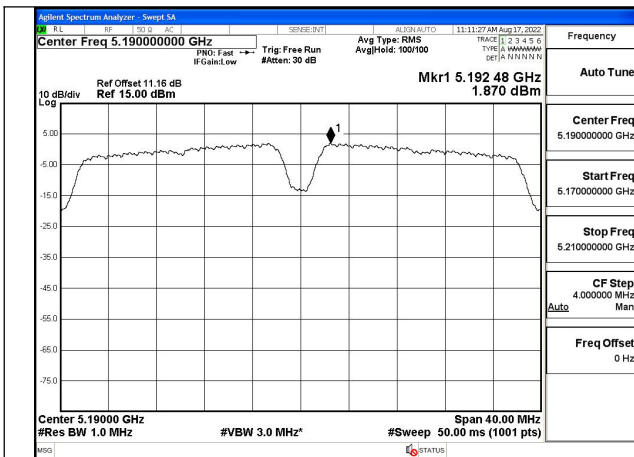

Test Mode: 802.11n HT20

Test Mode:802.11n HT20 5180MHz Chain0

Test Mode:802.11n HT20 5220MHz Chain0

Test Mode:802.11n HT20 5240MHz Chain0

Test Mode:802.11n HT20 5180MHz Chain1

Test Mode:802.11n HT20 5220MHz Chain1

Test Mode:802.11n HT20 5240MHz Chain1

Test Mode: 802.11ac VHT20

Test Mode:802.11ac VHT20 5180MHz Chain0

Test Mode:802.11ac VHT20 5220MHz Chain0

Test Mode:802.11ac VHT20 5240MHz Chain0

Test Mode:802.11ac VHT20 5180MHz Chain1

Test Mode:802.11ac VHT20 5220MHz Chain1

Test Mode:802.11ac VHT20 5240MHz Chain1

Test Mode: 802.11n HT40

Test Mode:802.11n HT40 5190MHz Chain0

Test Mode:802.11n HT40 5230MHz Chain0

Test Mode:802.11n HT40 5190MHz Chain1