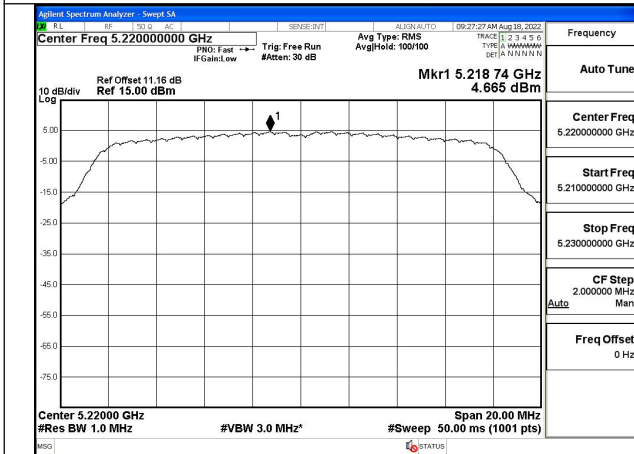

Test Mode: 802.11a

Test Mode:802.11a 5180MHz Chain0

Test Mode:802.11a 5220MHz Chain0

Test Mode:802.11a 5240MHz Chain0

Test Mode:802.11a 5180MHz Chain1

Test Mode:802.11a 5220MHz Chain1

Test Mode:802.11a 5240MHz Chain1

Test Mode: 802.11n HT20

Test Mode:802.11n HT20 5180MHz Chain0

Test Mode:802.11n HT20 5220MHz Chain0

Test Mode:802.11n HT20 5240MHz Chain0

Test Mode:802.11n HT20 5180MHz Chain1

Test Mode:802.11n HT20 5220MHz Chain1

Test Mode:802.11n HT20 5240MHz Chain1

Test Mode: 802.11ac VHT20

Test Mode:802.11ac VHT20 5180MHz Chain0

Test Mode:802.11ac VHT20 5220MHz Chain0

Test Mode:802.11ac VHT20 5240MHz Chain0

Test Mode:802.11ac VHT20 5180MHz Chain1