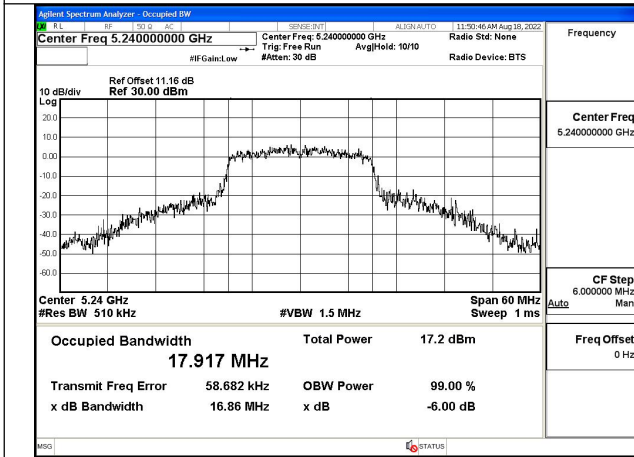

Test Mode: 802.11ac VHT20

Test Mode:802.11ac VHT20 5180MHz Chain0

Test Mode:802.11ac VHT20 5220MHz Chain0

Test Mode:802.11ac VHT20 5240MHz Chain0

Test Mode:802.11ac VHT20 5180MHz Chain1

Test Mode:802.11ac VHT20 5220MHz Chain1

Test Mode:802.11ac VHT20 5240MHz Chain1

Test Mode: 802.11n HT40

Test Mode:802.11n HT40 5190MHz Chain0

Test Mode:802.11n HT40 5230MHz Chain0

Test Mode:802.11n HT40 5190MHz Chain1

Test Mode:802.11n HT40 5230MHz Chain1

Test Mode: 802.11ac VHT80

Test Mode:802.11ac VHT80 5210MHz Chain0

Test Mode:802.11ac VHT80 5210MHz Chain1

Transmitter Power Spectral Density

Offset 11.16dB = Attenuator + Temporary antenna connector loss + Cable loss