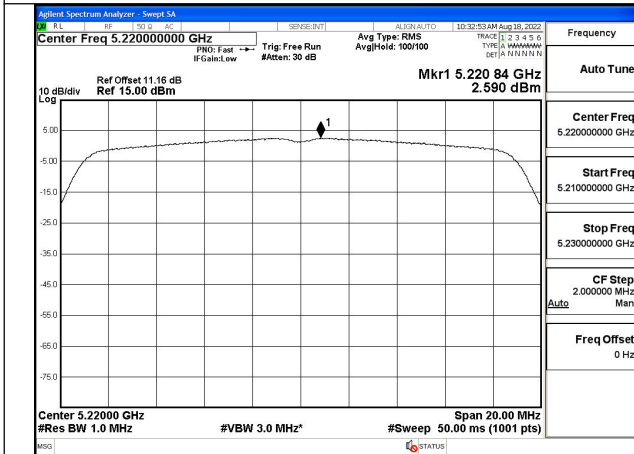

Test Mode: 802.11n HT20

Test Mode:802.11n HT20 5180MHz Chain0

Test Mode:802.11n HT20 5220MHz Chain0

Test Mode:802.11n HT20 5240MHz Chain0

Test Mode:802.11n HT20 5180MHz Chain1

Test Mode:802.11n HT20 5220MHz Chain1

Test Mode:802.11n HT20 5240MHz Chain1

Test Mode: 802.11ac VHT20

Test Mode:802.11ac VHT20 5180MHz Chain0

Test Mode:802.11ac VHT20 5220MHz Chain0

Test Mode:802.11ac VHT20 5240MHz Chain0

Test Mode:802.11ac VHT20 5180MHz Chain1

Test Mode:802.11ac VHT20 5220MHz Chain1

Test Mode:802.11ac VHT20 5240MHz Chain1

Test Mode: 802.11n HT40

Test Mode:802.11n HT40 5190MHz Chain0

Test Mode:802.11n HT40 5230MHz Chain0

Test Mode:802.11n HT40 5190MHz Chain1