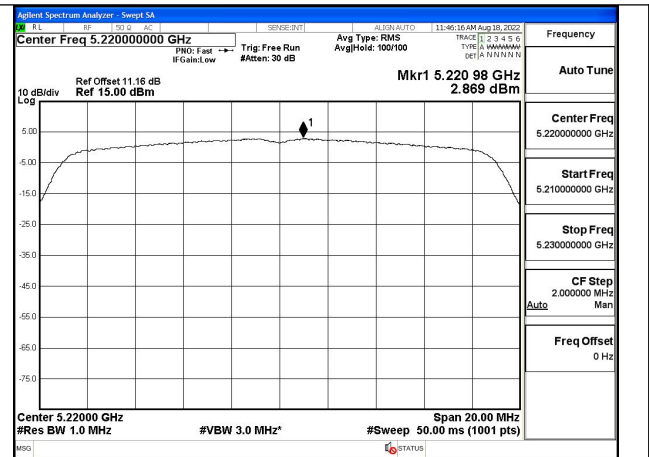

Test Mode: 802.11a

Test Mode:802.11a 5180MHz Chain0

Test Mode:802.11a 5220MHz Chain0

Test Mode:802.11a 5240MHz Chain0

Test Mode:802.11a 5180MHz Chain1

Test Mode:802.11a 5220MHz Chain1

Test Mode:802.11a 5240MHz Chain1

Test Mode: 802.11n HT20

Test Mode:802.11n HT20 5180MHz Chain0

Test Mode:802.11n HT20 5220MHz Chain0

Test Mode:802.11n HT20 5240MHz Chain0

Test Mode:802.11n HT20 5180MHz Chain1

Test Mode:802.11n HT20 5220MHz Chain1

Test Mode:802.11n HT20 5240MHz Chain1

Test Mode: 802.11ac VHT20

Test Mode:802.11ac VHT20 5180MHz Chain0

Test Mode:802.11ac VHT20 5220MHz Chain0

Test Mode:802.11ac VHT20 5240MHz Chain0

Test Mode:802.11ac VHT20 5180MHz Chain1