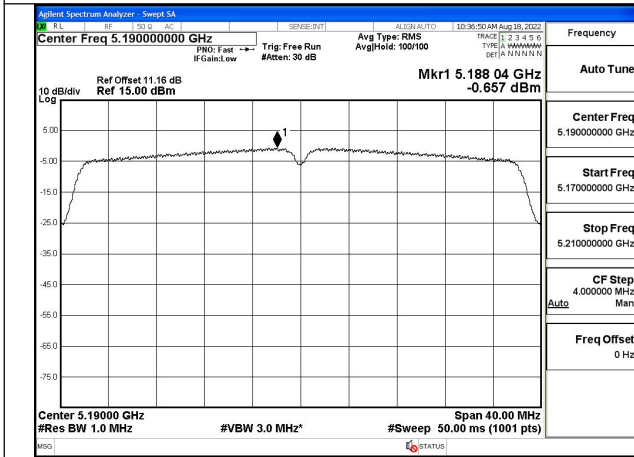

Test Mode:802.11ac VHT20 5220MHz Chain1

Test Mode:802.11ac VHT20 5240MHz Chain1

Test Mode: 802.11n HT40

Test Mode:802.11n HT40 5190MHz Chain0

Test Mode:802.11n HT40 5230MHz Chain0

Test Mode:802.11n HT40 5190MHz Chain1

Test Mode:802.11n HT40 5230MHz Chain1

Test Mode: 802.11ac VHT40

Test Mode:802.11ac VHT40 5190MHz Chain0

Test Mode:802.11ac VHT40 5230MHz Chain0

Test Mode:802.11ac VHT40 5190MHz Chain1

Test Mode:802.11ac VHT40 5230MHz Chain1