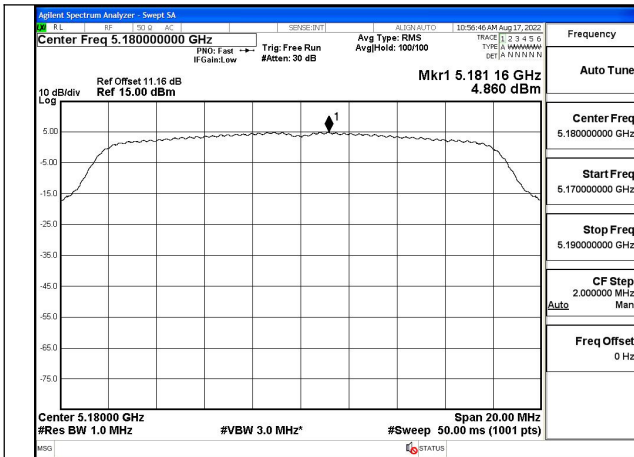

Test Mode: 802.11a

Test Mode:802.11a 5180MHz Chain0

Test Mode:802.11a 5220MHz Chain0

Test Mode:802.11a 5240MHz Chain0

Test Mode:802.11a 5180MHz Chain1

Test Mode:802.11a 5220MHz Chain1

Test Mode:802.11a 5240MHz Chain1

Test Mode: 802.11n HT20

Test Mode:802.11n HT20 5180MHz Chain0

Test Mode:802.11n HT20 5220MHz Chain0

Test Mode:802.11n HT20 5240MHz Chain0

Test Mode:802.11n HT20 5180MHz Chain1

Test Mode:802.11n HT20 5220MHz Chain1