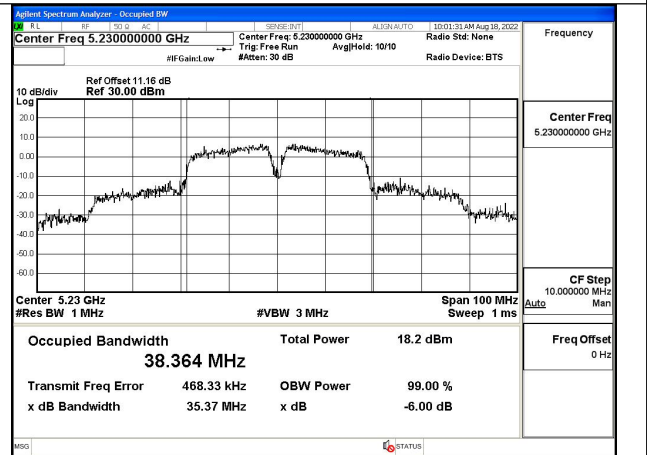

Test Mode: 802.11ac VHT20

Test Mode:802.11ac VHT20 5180MHz Chain0

Test Mode:802.11ac VHT20 5220MHz Chain0

Test Mode:802.11ac VHT20 5240MHz Chain0

Test Mode:802.11ac VHT20 5180MHz Chain1

Test Mode:802.11ac VHT20 5220MHz Chain1

Test Mode:802.11ac VHT20 5240MHz Chain1

Test Mode: 802.11n HT40

Test Mode:802.11n HT40 5190MHz Chain0

Test Mode:802.11n HT40 5230MHz Chain0

Test Mode:802.11n HT40 5190MHz Chain1

Test Mode:802.11n HT40 5230MHz Chain1

Test Mode: 802.11ac VHT80

Test Mode:802.11ac VHT80 5210MHz Chain0

Test Mode:802.11ac VHT80 5210MHz Chain1

Transmitter Power Spectral Density

Offset 11.16dB = Attenuator + Temporary antenna connector loss + Cable loss