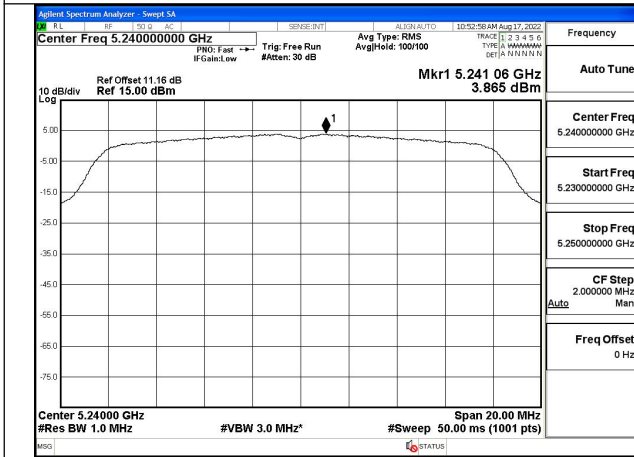

Test Mode:802.11a 5180MHz Chain0

Test Mode:802.11a 5220MHz Chain0