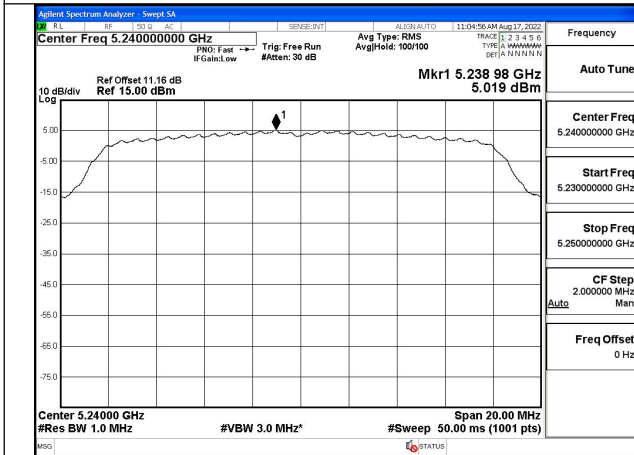

Test Mode: 802.11a

Test Mode:802.11a 5180MHz Chain0

Test Mode:802.11a 5220MHz Chain0

Test Mode:802.11a 5240MHz Chain0

Test Mode:802.11a 5180MHz Chain1

Test Mode:802.11a 5220MHz Chain1

Test Mode:802.11a 5240MHz Chain1

Test Mode: 802.11n HT20

Test Mode:802.11n HT20 5180MHz Chain0

Test Mode:802.11n HT20 5220MHz Chain0

Test Mode:802.11n HT20 5240MHz Chain0

Test Mode:802.11n HT20 5180MHz Chain1

Test Mode:802.11n HT20 5220MHz Chain1