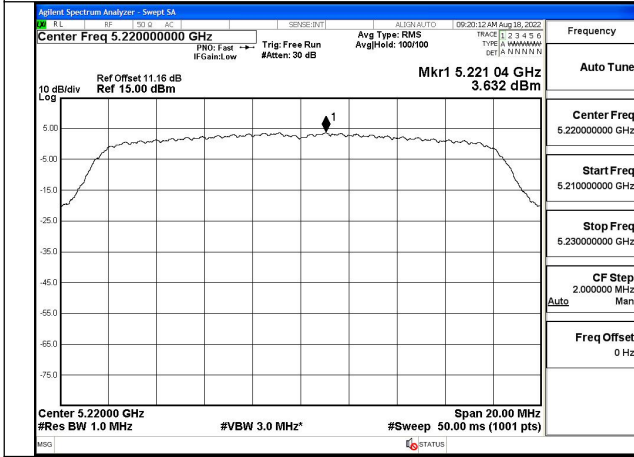

Test Mode: 802.11a

Test Mode:802.11a 5180MHz Chain0

Test Mode:802.11a 5220MHz Chain0

Test Mode:802.11a 5240MHz Chain0

Test Mode:802.11a 5180MHz Chain1

Test Mode:802.11a 5220MHz Chain1

Test Mode:802.11a 5240MHz Chain1

Test Mode: 802.11n HT20

Test Mode:802.11n HT20 5180MHz Chain0

Test Mode:802.11n HT20 5220MHz Chain0

Test Mode:802.11n HT20 5240MHz Chain0

Test Mode:802.11n HT20 5180MHz Chain1

Test Mode:802.11n HT20 5220MHz Chain1