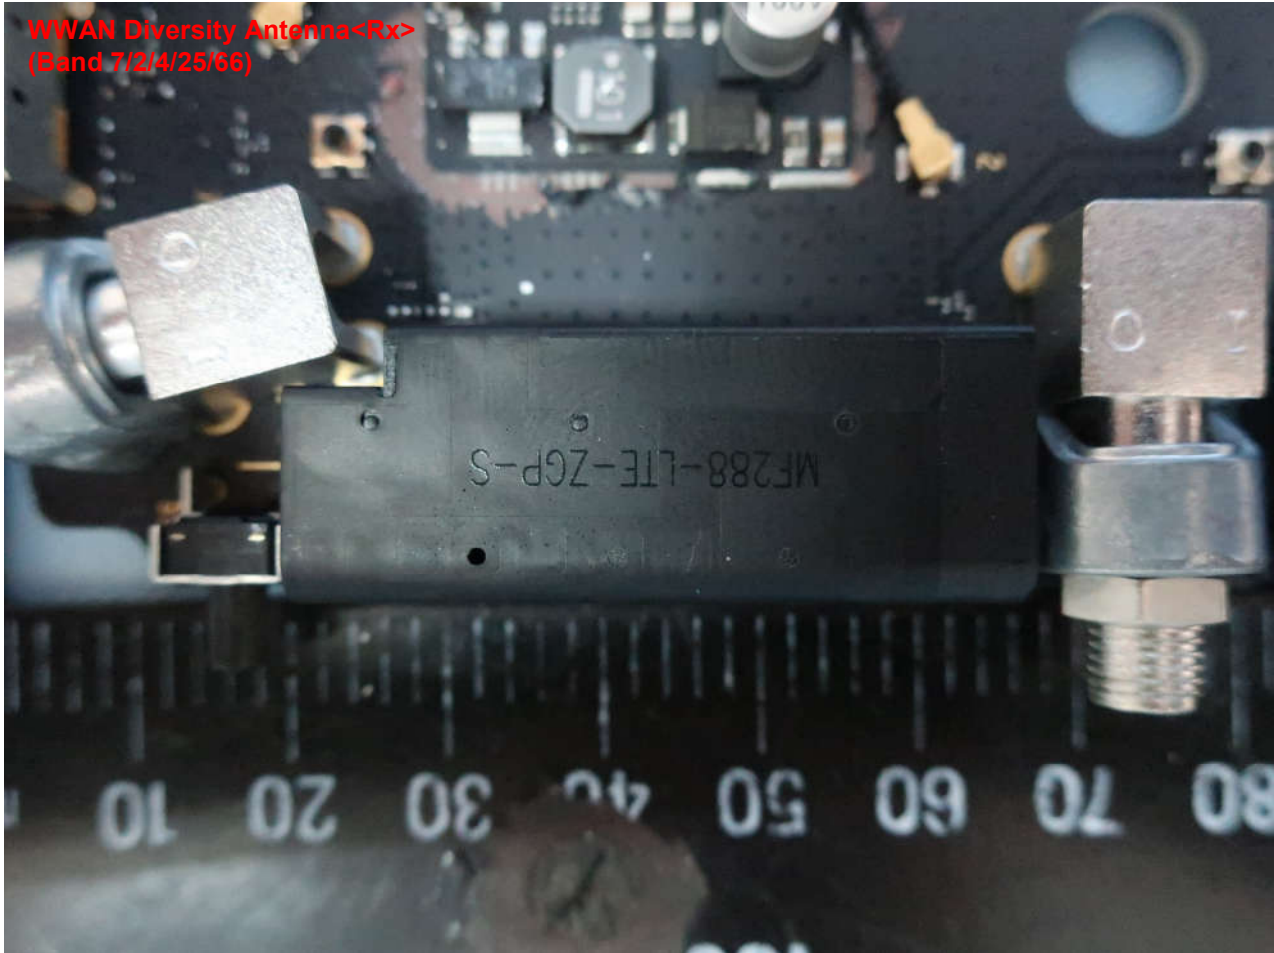

Brand Name: ZTE; Model Name: MF288

Brand Name: ZTE; Model Name: MF288

Brand Name: ZTE; Model Name: MF288

Brand Name: ZTE; Model Name: MF288

WWAN (Band 2/4/25/66)  
Antenna <Tx/Rx>

Brand Name: ZTE; Model Name: MF288