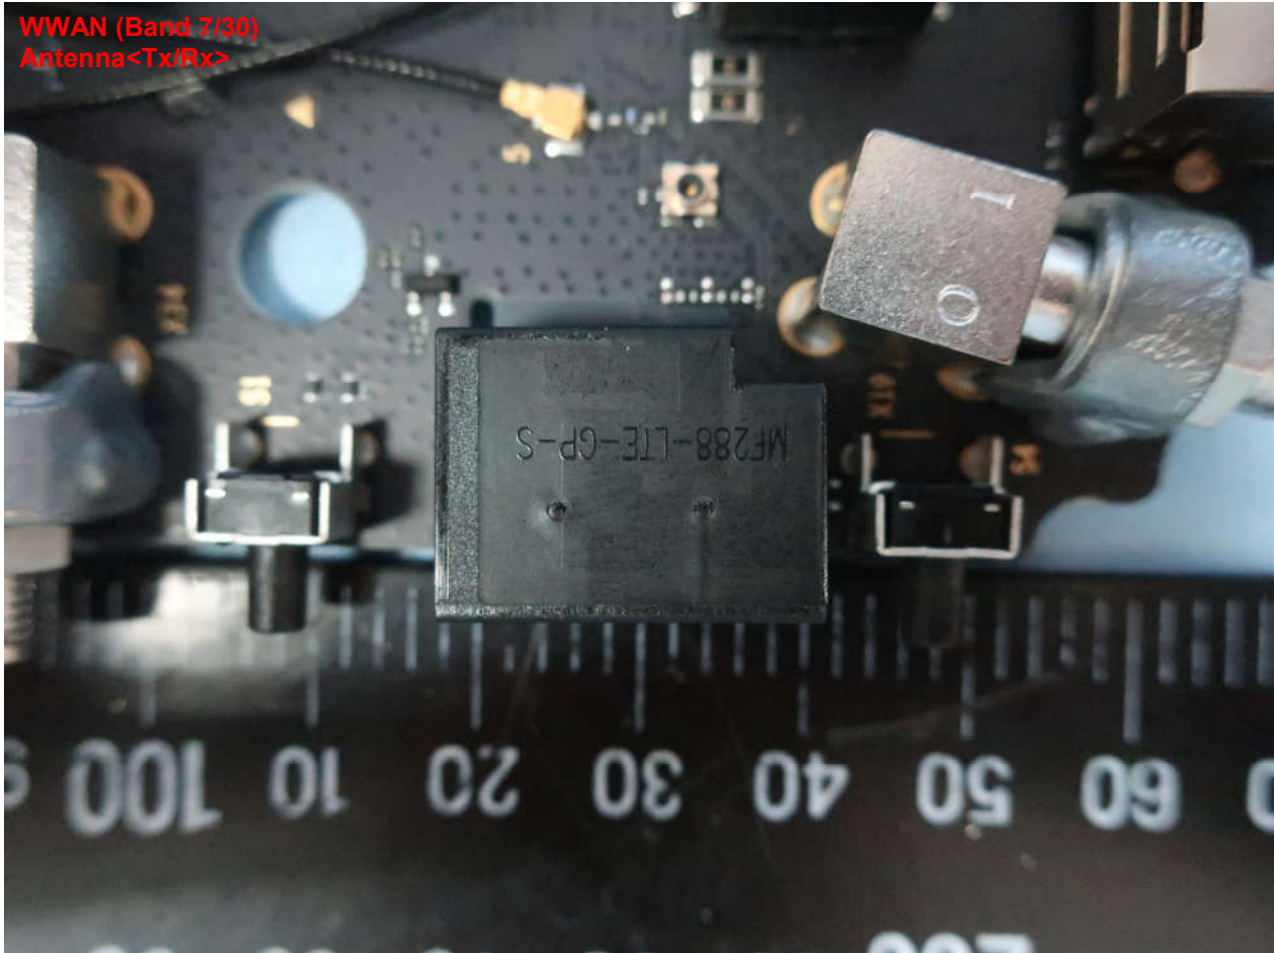

Brand Name: ZTE; Model Name: MF288