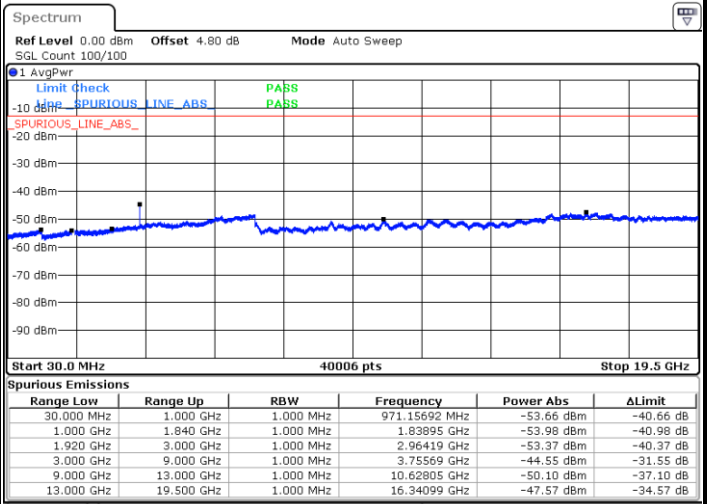

Date: 14 AUG 2017 19:26:58

Date: 14.AUG.2017 19:27:53

Highest Channel / QPSK

Highest Channel / 16QAM

Date: 14 AUG 2017 19:31:36

Date: 14.AUG.2017 19:30:40

LTE Band 25 / 5MHz

Lowest Channel / QPSK

Lowest Channel / 16QAM

Date: 14.AUG.2017 19:54:18

Date: 14.AUG.2017 19:53:23

Middle Channel / QPSK

Middle Channel / 16QAM

Date: 14.AUG.2017 19:55:14

Date: 14.AUG.2017 19:56:09

LTE Band 25 / 5MHz

Highest Channel / QPSK

Date: 14 AUG 2017 20:08:49

Highest Channel / 16QAM

Date: 14.AUG.2017 20:07:53

LTE Band 25 / 10MHz

Lowest Channel / QPSK

Date: 14 AUG 2017 20:19:27

Lowest Channel / 16QAM