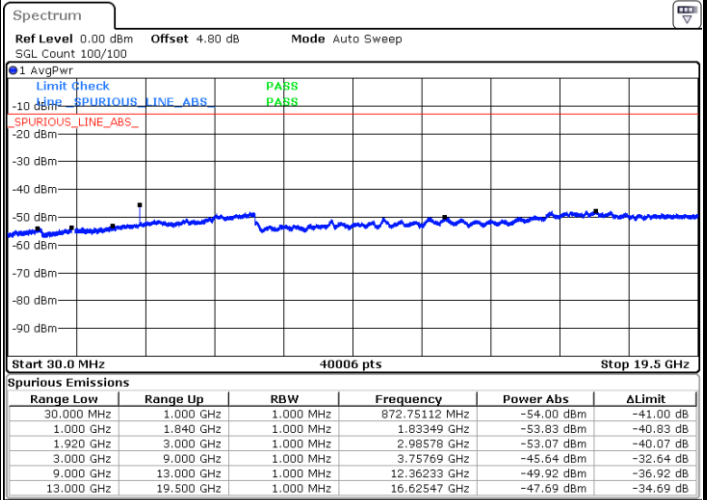

LTE Band 25 / 3MHz

Lowest Channel / QPSK

Date: 14.AUG.2017 19:26:02

Lowest Channel / 16QAM

Date: 14.AUG.2017 19:25:06

LTE Band 25 / 3MHz

Middle Channel / QPSK

Middle Channel / 16QAM

Date: 14 AUG 2017 19:26:58

Date: 14.AUG.2017 19:27:53

Highest Channel / QPSK

Highest Channel / 16QAM

Date: 14 AUG 2017 19:31:36

Date: 14.AUG.2017 19:30:40

LTE Band 25 / 5MHz

Lowest Channel / QPSK