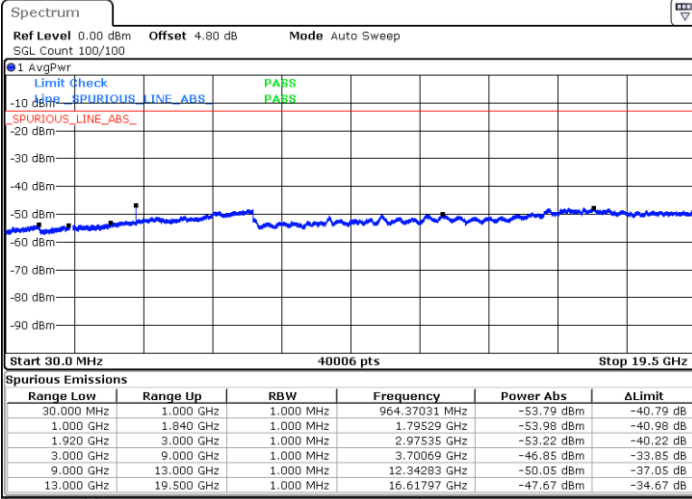

Date: 14.AUG.2017 21:10:44

Date: 14.AUG.2017 21:11:40

Highest Channel / QPSK

Highest Channel / 16QAM

Date: 14.AUG.2017 21:24:18

Date: 14.AUG.2017 21:23:23

LTE Band 25 / 1.4MHz

Lowest Channel / 64QAM

Middle Channel / 64QAM

Date: 14.AUG.2017 18:42:49

Date: 14.AUG.2017 18:52:27

Highest Channel / 64QAM

Date: 14.AUG.2017 19:08:48

**LTE Band 25 / 3MHz**

LTE Band 25 / 5MHz

Lowest Channel / 64QAM

Middle Channel / 64QAM

Date: 14.AUG.2017 19:52:27

Date: 14.AUG.2017 19:57:04

Highest Channel / 64QAM

Date: 14.AUG.2017 20:06:58

**LTE Band 25 / 10MHz**

**Lowest Channel / 64QAM**

Date: 14.AUG.2017 20:17:36