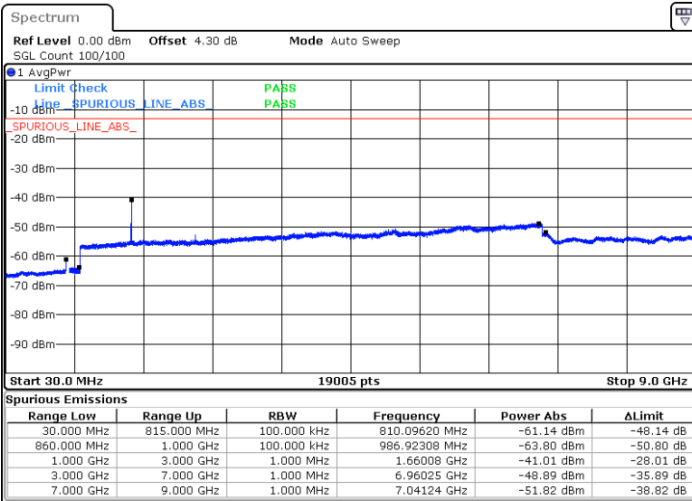

Highest Channel / QPSK

Date: 14 AUG 2017 10:09:24

Highest Channel / 16QAM

Date: 14 AUG 2017 10:09:51

LTE Band 26 / 10MHz

Lowest Channel / QPSK

Date: 14 AUG 2017 10:10:57

Lowest Channel / 16QAM

Date: 14 AUG 2017 10:11:22

LTE Band 26 / 10MHz

Middle Channel / QPSK

Middle Channel / 16QAM

Date: 14 AUG 2017 10:12:17

Date: 14 AUG 2017 10:12:43

Highest Channel / QPSK

Highest Channel / 16QAM

Date: 14 AUG 2017 10:13:42

Date: 14 AUG 2017 10:14:08

LTE Band 26 / 15MHz

Lowest Channel / QPSK

Lowest Channel / 16QAM

Date: 14.AUG.2017 10:15:15

Date: 14.AUG.2017 10:15:42

Middle Channel / QPSK

Middle Channel / 16QAM

Date: 14.AUG.2017 10:16:38

Date: 14.AUG.2017 10:17:05

LTE Band 26 / 15MHz

Highest Channel / QPSK

Date: 14 AUG 2017 10:18:10

Highest Channel / 16QAM

Date: 14 AUG 2017 10:18:35