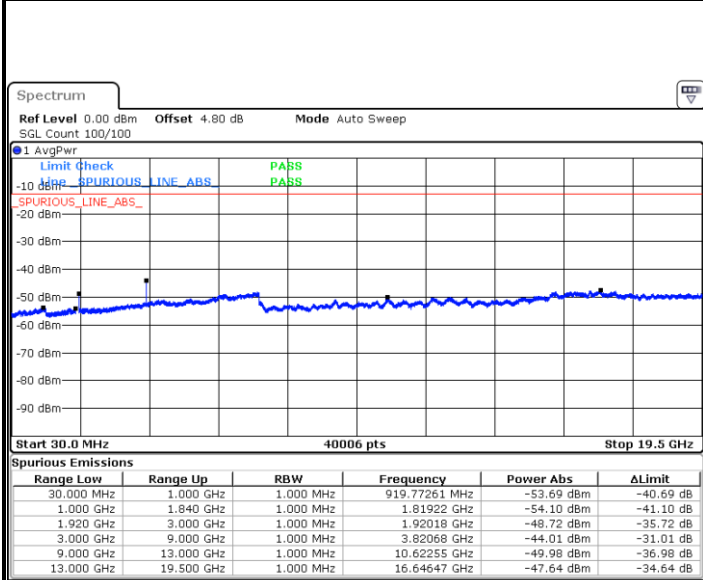

Date: 14 AUG 2017 19:26:58

Date: 14.AUG.2017 19:27:53

Highest Channel / QPSK

Highest Channel / 16QAM

Date: 14 AUG 2017 19:31:36

Date: 14.AUG.2017 19:30:40

LTE Band 25 / 5MHz

Lowest Channel / QPSK

Lowest Channel / 16QAM

Date: 14.AUG.2017 19:54:18

Date: 14.AUG.2017 19:53:23

Middle Channel / QPSK

Middle Channel / 16QAM

Date: 14.AUG.2017 19:55:14

Date: 14.AUG.2017 19:56:09

LTE Band 25 / 5MHz

Highest Channel / QPSK

Date: 14 AUG 2017 20:08:49

Highest Channel / 16QAM

Date: 14.AUG.2017 20:07:53

LTE Band 25 / 10MHz

Lowest Channel / QPSK

Date: 14 AUG 2017 20:19:27

Lowest Channel / 16QAM

Date: 14.AUG.2017 20:18:32

LTE Band 25 / 10MHz

Middle Channel / QPSK

Middle Channel / 16QAM

Date: 14 AUG.2017 20:20:23

Date: 14.AUG.2017 20:21:18

Highest Channel / QPSK

Highest Channel / 16QAM