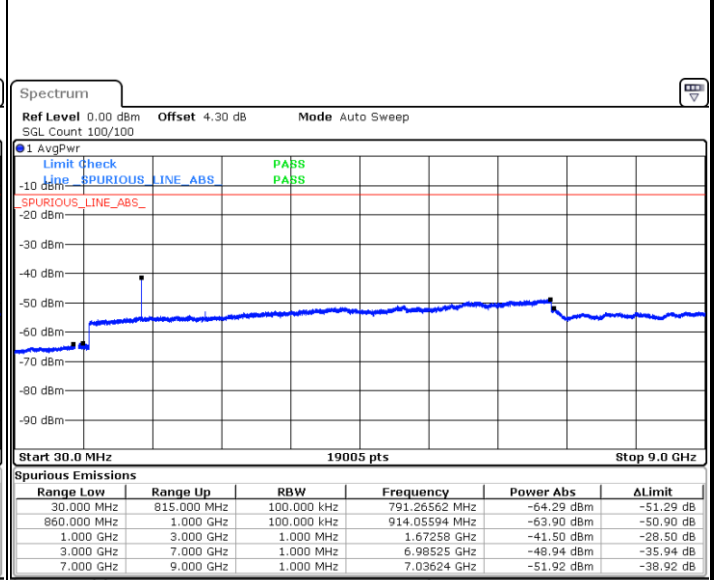

Date: 14.AUG.2017 20:47:26

Highest Channel / 64QAM

Date: 14.AUG.2017 20:57:19

LTE Band 25 / 20MHz

Lowest Channel / 64QAM

Middle Channel / 64QAM

Date: 14.AUG.2017 21:07:58

Date: 14.AUG.2017 21:12:35

Highest Channel / 64QAM

Date: 14.AUG.2017 21:22:28

LTE Band 26 / 1.4MHz

Lowest Channel / QPSK

Date: 14.AUG.2017 09:57:21

Lowest Channel / 16QAM

Date: 14.AUG.2017 09:57:48

Middle Channel / QPSK

Date: 14.AUG.2017 09:58:44

Middle Channel / 16QAM

Date: 14.AUG.2017 09:59:09

LTE Band 26 / 1.4MHz

Highest Channel / QPSK

Date: 14 AUG 2017 10:00:05

Highest Channel / 16QAM

Date: 14 AUG 2017 10:00:36