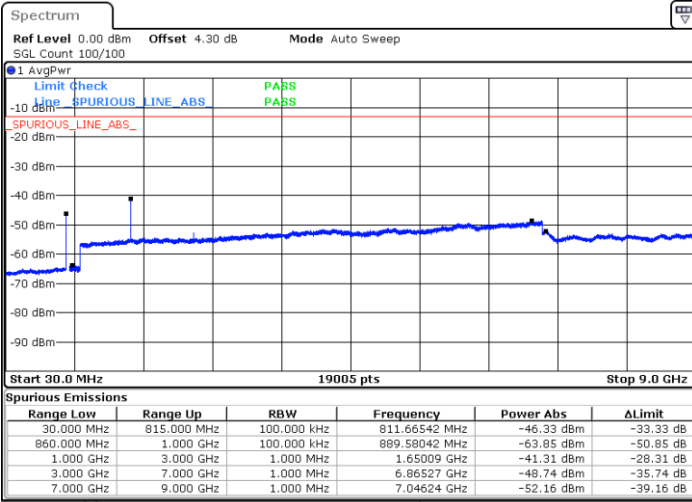

Highest Channel / QPSK

Date: 14 AUG 2017 10:09:24

Highest Channel / 16QAM

Date: 14 AUG 2017 10:09:51

LTE Band 26 / 10MHz

Lowest Channel / QPSK

Date: 14 AUG 2017 10:10:57

Lowest Channel / 16QAM

Date: 14 AUG 2017 10:11:22

LTE Band 26 / 10MHz

Middle Channel / QPSK

Middle Channel / 16QAM

Date: 14 AUG 2017 10:12:17

Date: 14 AUG 2017 10:12:43

Highest Channel / QPSK

Highest Channel / 16QAM

Date: 14 AUG 2017 10:13:42

Date: 14 AUG 2017 10:14:08

LTE Band 26 / 15MHz

Lowest Channel / QPSK

Lowest Channel / 16QAM

Date: 14.AUG.2017 10:15:15

Date: 14.AUG.2017 10:15:42

Middle Channel / QPSK

Middle Channel / 16QAM

Date: 14.AUG.2017 10:16:38

Date: 14.AUG.2017 10:17:05

LTE Band 26 / 15MHz

Highest Channel / QPSK

Date: 14 AUG 2017 10:18:10

Highest Channel / 16QAM

Date: 14 AUG 2017 10:18:35