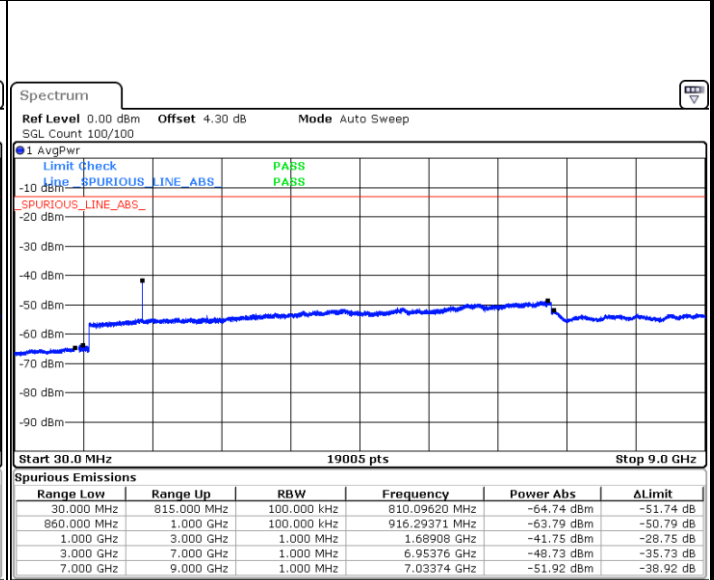

Date: 14.AUG.2017 10:03:04

Date: 14.AUG.2017 10:03:30

Highest Channel / QPSK

Highest Channel / 16QAM

Date: 14.AUG.2017 10:04:26

Date: 14.AUG.2017 10:04:53

LTE Band 26 / 5MHz

Lowest Channel / QPSK

Date: 14 AUG.2017 10:06:22

Lowest Channel / 16QAM

Date: 14.AUG.2017 10:06:48

Middle Channel / QPSK

Date: 14 AUG.2017 10:07:56

Middle Channel / 16QAM

Date: 14.AUG.2017 10:08:27

LTE Band 26 / 5MHz

Highest Channel / QPSK

Date: 14 AUG 2017 10:09:24

Highest Channel / 16QAM

Date: 14 AUG 2017 10:09:51

LTE Band 26 / 10MHz

Lowest Channel / QPSK

Date: 14 AUG 2017 10:10:57

Lowest Channel / 16QAM

Date: 14 AUG 2017 10:11:22

LTE Band 26 / 10MHz

Middle Channel / QPSK

Middle Channel / 16QAM

Date: 14 AUG 2017 10:12:17

Date: 14 AUG 2017 10:12:43

Highest Channel / QPSK

Highest Channel / 16QAM