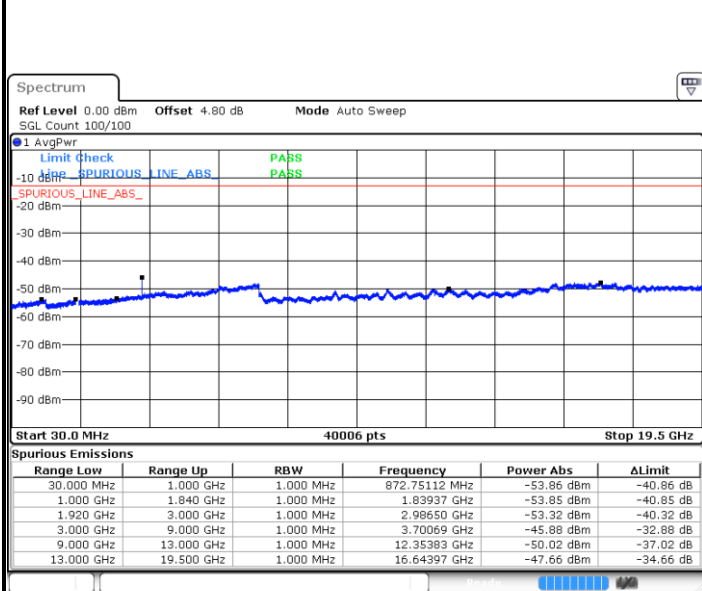

Middle Channel / 64QAM

Date: 11.AUG.2017 21:28:30

LTE Band 25 / 1.4MHz

Lowest Channel / QPSK

Lowest Channel / 16QAM

Date: 14.AUG.2017 18:49:57

Date: 14.AUG.2017 18:47:39

Middle Channel / QPSK

Middle Channel / 16QAM

Date: 14.AUG.2017 18:50:58

Date: 14.AUG.2017 18:51:40

LTE Band 25 / 1.4MHz

Highest Channel / QPSK

Date: 14.AUG.2017 19:06:58

Highest Channel / 16QAM

Date: 14.AUG.2017 19:07:45

LTE Band 25 / 3MHz

Lowest Channel / QPSK

Date: 14.AUG.2017 19:26:02

Lowest Channel / 16QAM

Date: 14.AUG.2017 19:25:06

LTE Band 25 / 3MHz

Middle Channel / QPSK

Middle Channel / 16QAM

Date: 14 AUG 2017 19:26:58

Date: 14.AUG.2017 19:27:53

Highest Channel / QPSK

Highest Channel / 16QAM

Date: 14 AUG 2017 19:31:36

Date: 14.AUG.2017 19:30:40

LTE Band 25 / 5MHz

Lowest Channel / QPSK