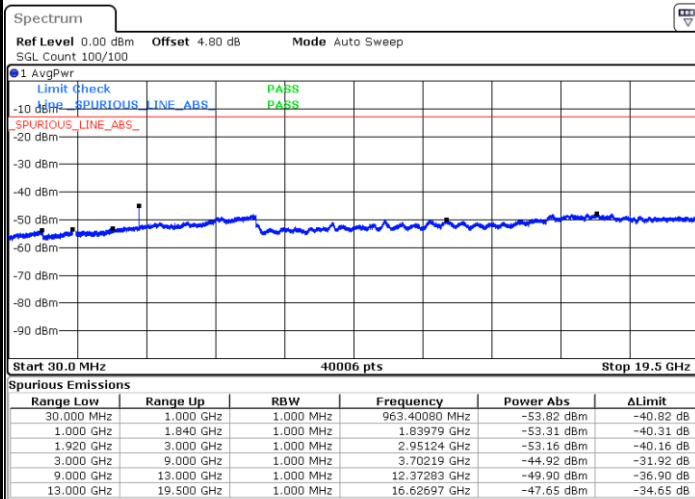

Middle Channel / 16QAM

Date: 14.AUG.2017 20:45:35

Date: 14.AUG.2017 20:46:31

LTE Band 25 / 15MHz

Highest Channel / QPSK

Date: 14 AUG 2017 20:58:10

Highest Channel / 16QAM

Date: 14 AUG 2017 20:58:15

LTE Band 25 / 20MHz

Lowest Channel / QPSK

Date: 14 AUG 2017 21:08:49

Lowest Channel / 16QAM

Date: 14 AUG 2017 21:08:53

LTE Band 25 / 20MHz

Middle Channel / QPSK

Middle Channel / 16QAM