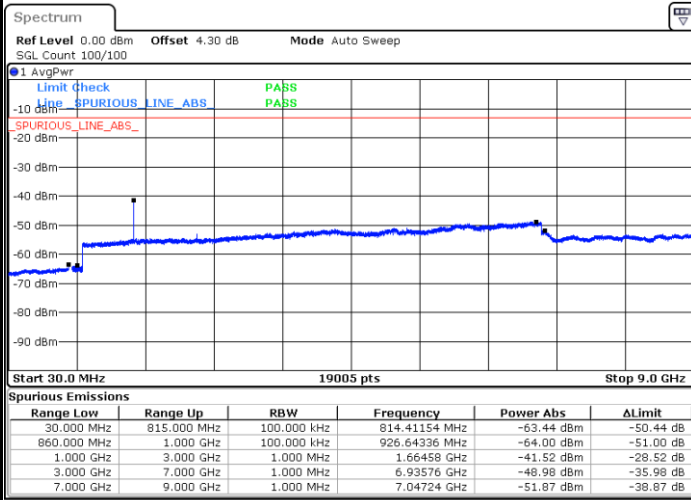

Date: 14 AUG.2017 10:06:22

Lowest Channel / 16QAM

Date: 14.AUG.2017 10:06:48

Middle Channel / QPSK

Date: 14 AUG.2017 10:07:56

Middle Channel / 16QAM

Date: 14.AUG.2017 10:08:27

LTE Band 26 / 5MHz

Highest Channel / QPSK

Date: 14 AUG 2017 10:09:24

Highest Channel / 16QAM

Date: 14 AUG 2017 10:09:51

LTE Band 26 / 10MHz

Lowest Channel / QPSK

Date: 14 AUG 2017 10:10:57

Lowest Channel / 16QAM

Date: 14 AUG 2017 10:11:22

LTE Band 26 / 10MHz

Middle Channel / QPSK

Middle Channel / 16QAM

Date: 14 AUG 2017 10:12:17

Date: 14 AUG 2017 10:12:43

Highest Channel / QPSK

Highest Channel / 16QAM