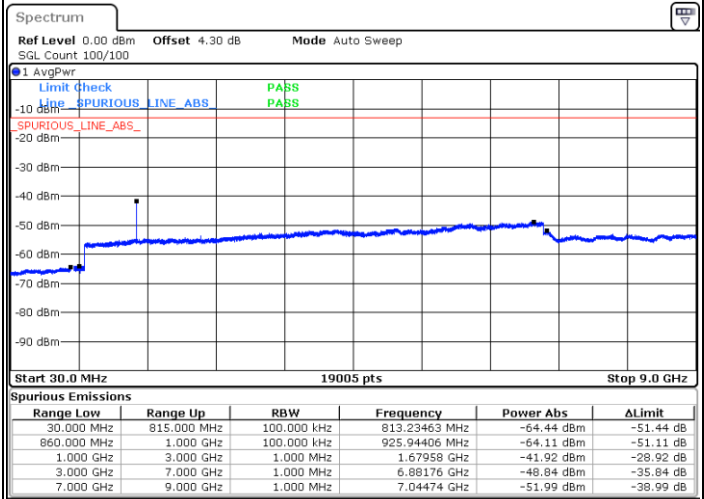

Highest Channel / QPSK

Date: 14 AUG 2017 10:09:24

Highest Channel / 16QAM

Date: 14 AUG 2017 10:09:51

LTE Band 26 / 10MHz

Lowest Channel / QPSK

Date: 14 AUG 2017 10:10:57

Lowest Channel / 16QAM

Date: 14 AUG 2017 10:11:22

LTE Band 26 / 10MHz

Middle Channel / QPSK

Middle Channel / 16QAM

Date: 14 AUG 2017 10:12:17

Date: 14 AUG 2017 10:12:43

Highest Channel / QPSK

Highest Channel / 16QAM

Date: 14 AUG 2017 10:13:42

Date: 14 AUG 2017 10:14:08

LTE Band 26 / 15MHz

Lowest Channel / QPSK

Lowest Channel / 16QAM

Date: 14.AUG.2017 10:15:15

Date: 14.AUG.2017 10:15:42

Middle Channel / QPSK