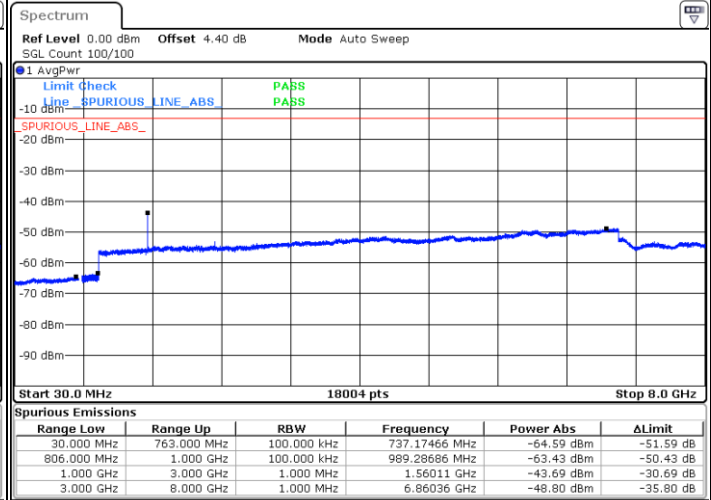

LTE Band 13 / 5MHz

Lowest Channel / 64QAM

Middle Channel / 64QAM

Date: 11.AUG.2017 21:18:28

Date: 11.AUG.2017 21:19:22

Highest Channel / 64QAM

Date: 11.AUG.2017 21:20:01

LTE Band 13 / 10MHz

Middle Channel / 64QAM

Date: 11.AUG.2017 21:28:30

LTE Band 25 / 1.4MHz

Lowest Channel / QPSK

Lowest Channel / 16QAM

Date: 14.AUG.2017 18:49:57

Date: 14.AUG.2017 18:47:39

Middle Channel / QPSK

Middle Channel / 16QAM

Date: 14.AUG.2017 18:50:58

Date: 14.AUG.2017 18:51:40

LTE Band 25 / 1.4MHz

Highest Channel / QPSK

Date: 14.AUG.2017 19:06:58

Highest Channel / 16QAM

Date: 14.AUG.2017 19:07:45