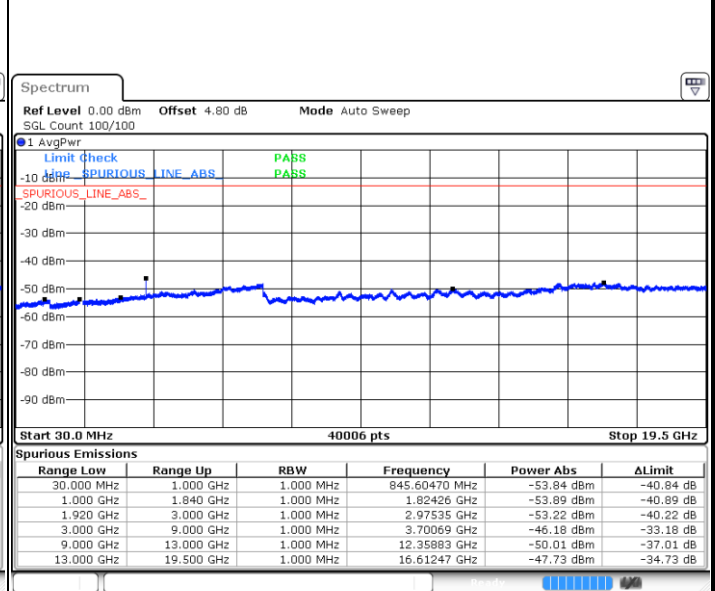

Middle Channel / 64QAM

Date: 11.AUG.2017 21:28:30

LTE Band 25 / 1.4MHz

Lowest Channel / QPSK

Lowest Channel / 16QAM

Date: 14.AUG.2017 18:49:57

Date: 14.AUG.2017 18:47:39

Middle Channel / QPSK

Middle Channel / 16QAM

Date: 14.AUG.2017 18:50:58

Date: 14.AUG.2017 18:51:40

LTE Band 25 / 1.4MHz

Highest Channel / QPSK

Date: 14.AUG.2017 19:06:58

Highest Channel / 16QAM

Date: 14.AUG.2017 19:07:45

LTE Band 25 / 3MHz

Lowest Channel / QPSK

Date: 14.AUG.2017 19:26:02

Lowest Channel / 16QAM

Date: 14.AUG.2017 19:25:06

LTE Band 25 / 3MHz

Middle Channel / QPSK

Middle Channel / 16QAM

Date: 14 AUG 2017 19:26:58

Date: 14.AUG.2017 19:27:53

Highest Channel / QPSK

Highest Channel / 16QAM

Date: 14 AUG 2017 19:31:36

Date: 14.AUG.2017 19:30:40

LTE Band 25 / 5MHz

Lowest Channel / QPSK