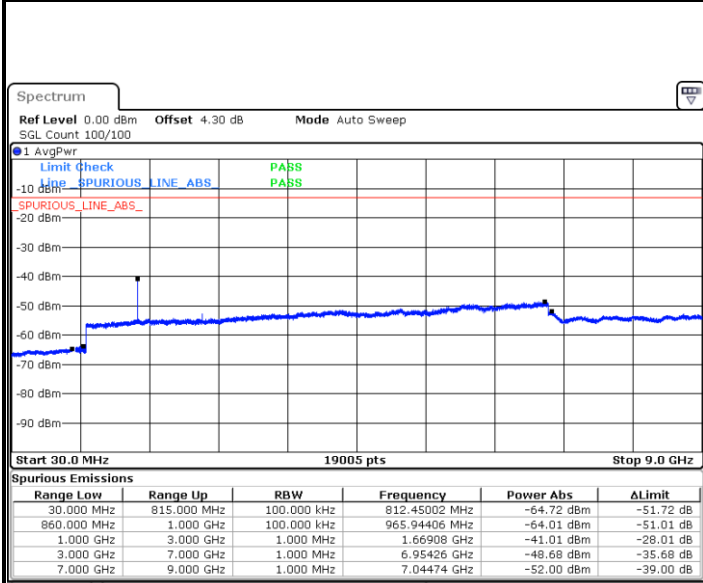

LTE Band 26 / 3MHz

Lowest Channel / QPSK

Date: 14 AUG 2017 10:01:40

Lowest Channel / 16QAM

Date: 14 AUG 2017 10:02:06

LTE Band 26 / 3MHz

Middle Channel / QPSK

Middle Channel / 16QAM

Date: 14.AUG.2017 10:03:04

Date: 14.AUG.2017 10:03:30

Highest Channel / QPSK

Highest Channel / 16QAM

Date: 14.AUG.2017 10:04:26

Date: 14.AUG.2017 10:04:53

LTE Band 26 / 5MHz

Lowest Channel / QPSK

Date: 14 AUG.2017 10:06:22

Lowest Channel / 16QAM

Date: 14.AUG.2017 10:06:48

Middle Channel / QPSK

Date: 14 AUG.2017 10:07:56

Middle Channel / 16QAM

Date: 14.AUG.2017 10:08:27

LTE Band 26 / 5MHz

Highest Channel / QPSK

Date: 14 AUG 2017 10:09:24

Highest Channel / 16QAM

Date: 14 AUG 2017 10:09:51

LTE Band 26 / 10MHz

Lowest Channel / QPSK

Date: 14 AUG 2017 10:10:57

Lowest Channel / 16QAM