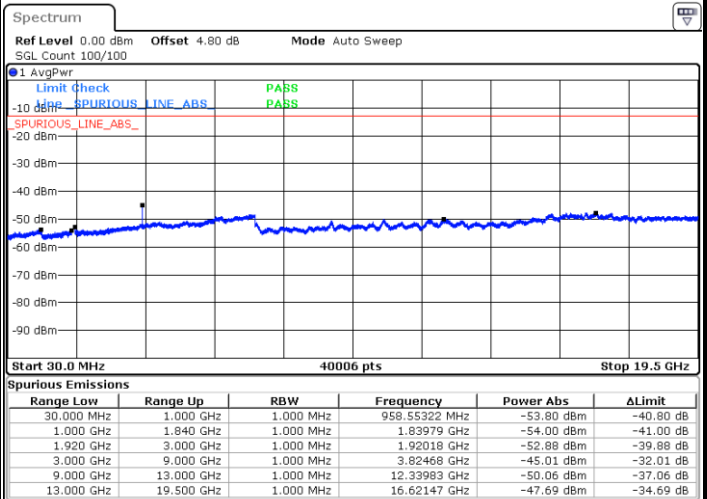

Date: 14 AUG 2017 19:26:58

Date: 14.AUG.2017 19:27:53

Highest Channel / QPSK

Highest Channel / 16QAM

Date: 14 AUG 2017 19:31:36

Date: 14.AUG.2017 19:30:40

LTE Band 25 / 5MHz

Lowest Channel / QPSK

Lowest Channel / 16QAM

Date: 14.AUG.2017 19:54:18

Date: 14.AUG.2017 19:53:23

Middle Channel / QPSK

Middle Channel / 16QAM

Date: 14.AUG.2017 19:55:14

Date: 14.AUG.2017 19:56:09

LTE Band 25 / 5MHz