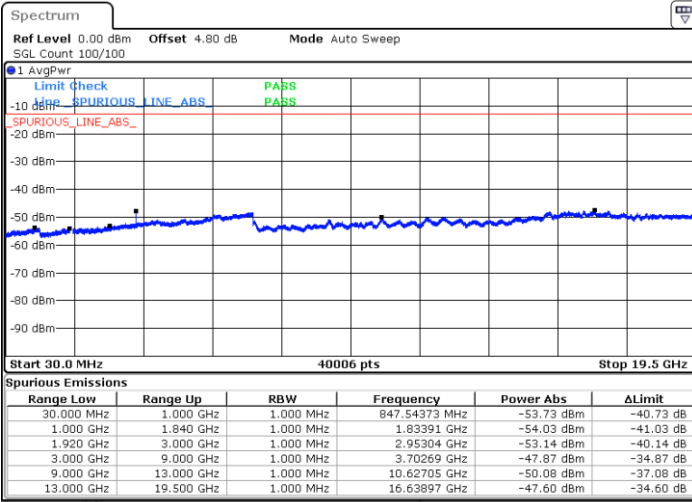

**Middle Channel / 64QAM**

Date: 14.AUG.2017 20:22:14

**Highest Channel / 64QAM**

Date: 14.AUG.2017 20:32:10

LTE Band 25 / 15MHz

Lowest Channel / 64QAM

Middle Channel / 64QAM

Date: 14.AUG.2017 20:42:49

Date: 14.AUG.2017 20:47:26

Highest Channel / 64QAM

Date: 14.AUG.2017 20:57:19

LTE Band 25 / 20MHz

Lowest Channel / 64QAM

Middle Channel / 64QAM

Date: 14.AUG.2017 21:07:58

Date: 14.AUG.2017 21:12:35

Highest Channel / 64QAM

Date: 14.AUG.2017 21:22:28

LTE Band 26 / 1.4MHz

Lowest Channel / QPSK

Date: 14.AUG.2017 09:57:21

Lowest Channel / 16QAM

Date: 14.AUG.2017 09:57:48

Middle Channel / QPSK