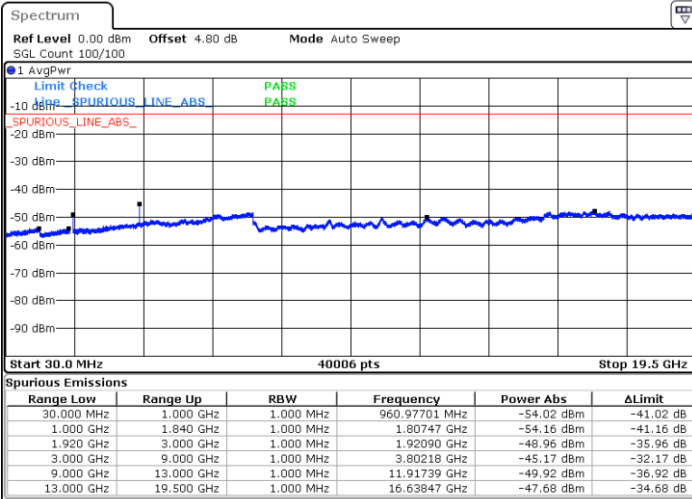

Middle Channel / 64QAM

Date: 14.AUG.2017 19:52:27

Date: 14.AUG.2017 19:57:04

Highest Channel / 64QAM

Date: 14.AUG.2017 20:06:58

**LTE Band 25 / 10MHz**

**Lowest Channel / 64QAM**

Date: 14.AUG.2017 20:17:36

**Middle Channel / 64QAM**

Date: 14.AUG.2017 20:22:14

**Highest Channel / 64QAM**

Date: 14.AUG.2017 20:32:10

LTE Band 25 / 15MHz

Lowest Channel / 64QAM

Middle Channel / 64QAM

Date: 14.AUG.2017 20:42:49

Date: 14.AUG.2017 20:47:26

Highest Channel / 64QAM

Date: 14.AUG.2017 20:57:19

LTE Band 25 / 20MHz

Lowest Channel / 64QAM

Middle Channel / 64QAM

Date: 14.AUG.2017 21:07:58

Date: 14.AUG.2017 21:12:35

Highest Channel / 64QAM

Date: 14.AUG.2017 21:22:28

LTE Band 26 / 1.4MHz

Lowest Channel / QPSK

Date: 14.AUG.2017 09:57:21

Lowest Channel / 16QAM

Date: 14.AUG.2017 09:57:48

Middle Channel / QPSK