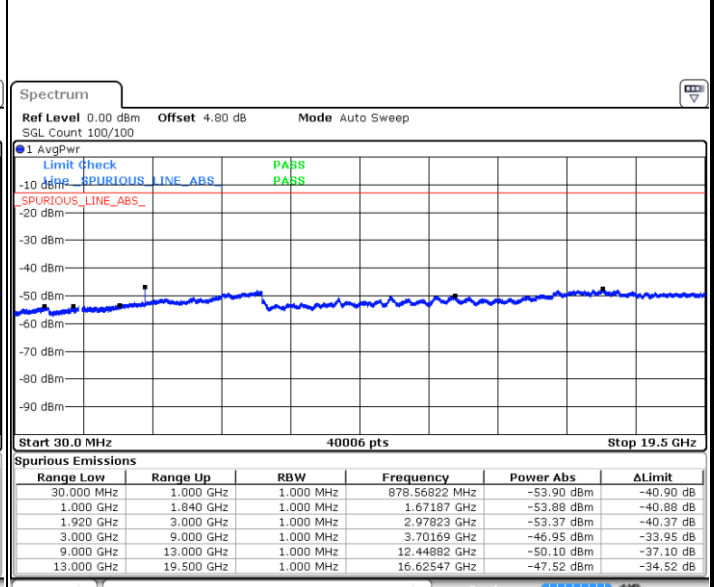

Lowest Channel / 16QAM

Date: 14.AUG.2017 19:54:18

Date: 14.AUG.2017 19:53:23

Middle Channel / QPSK

Middle Channel / 16QAM

Date: 14.AUG.2017 19:55:14

Date: 14.AUG.2017 19:56:09

LTE Band 25 / 5MHz

Highest Channel / QPSK

Date: 14 AUG 2017 20:08:49

Highest Channel / 16QAM

Date: 14.AUG.2017 20:07:53

LTE Band 25 / 10MHz

Lowest Channel / QPSK

Date: 14 AUG 2017 20:19:27

Lowest Channel / 16QAM

Date: 14.AUG.2017 20:18:32

LTE Band 25 / 10MHz

Middle Channel / QPSK

Middle Channel / 16QAM

Date: 14 AUG.2017 20:20:23

Date: 14.AUG.2017 20:21:18

Highest Channel / QPSK

Highest Channel / 16QAM

Date: 14 AUG.2017 20:34:01

Date: 14.AUG.2017 20:33:06

LTE Band 25 / 15MHz

Lowest Channel / QPSK

Lowest Channel / 16QAM

Date: 14.AUG.2017 20:44:40

Date: 14.AUG.2017 20:43:44

Middle Channel / QPSK