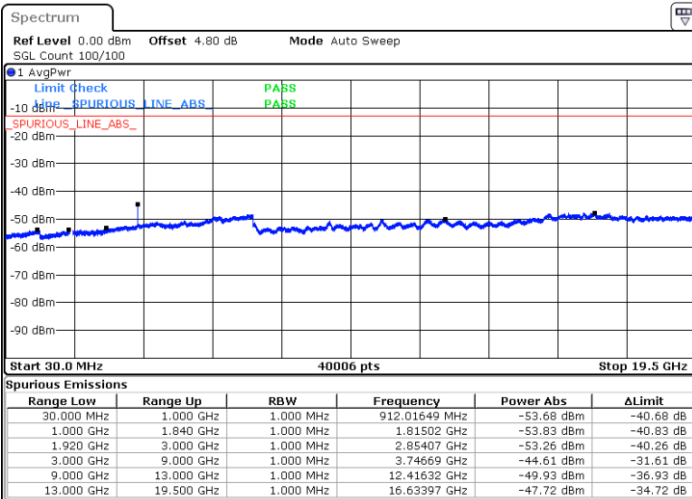

Date: 14.AUG.2017 20:18:32

LTE Band 25 / 10MHz

Middle Channel / QPSK

Middle Channel / 16QAM

Date: 14 AUG.2017 20:20:23

Date: 14.AUG.2017 20:21:18

Highest Channel / QPSK

Highest Channel / 16QAM

Date: 14 AUG.2017 20:34:01

Date: 14.AUG.2017 20:33:06

LTE Band 25 / 15MHz

Lowest Channel / QPSK

Lowest Channel / 16QAM

Date: 14.AUG.2017 20:44:40

Date: 14.AUG.2017 20:43:44

Middle Channel / QPSK

Middle Channel / 16QAM

Date: 14.AUG.2017 20:45:35

Date: 14.AUG.2017 20:46:31

LTE Band 25 / 15MHz

Highest Channel / QPSK

Date: 14 AUG 2017 20:58:10

Highest Channel / 16QAM

Date: 14 AUG 2017 20:58:15