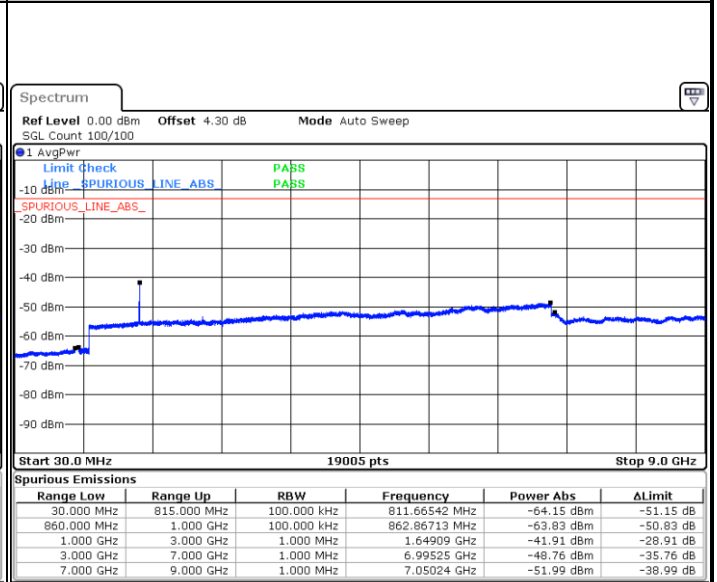

LTE Band 26 / 3MHz

Lowest Channel / QPSK

Date: 14 AUG 2017 10:01:40

Lowest Channel / 16QAM

Date: 14 AUG 2017 10:02:06

LTE Band 26 / 3MHz

Middle Channel / QPSK

Middle Channel / 16QAM

Date: 14.AUG.2017 10:03:04

Date: 14.AUG.2017 10:03:30

Highest Channel / QPSK

Highest Channel / 16QAM

Date: 14.AUG.2017 10:04:26

Date: 14.AUG.2017 10:04:53

LTE Band 26 / 5MHz

Lowest Channel / QPSK

Date: 14 AUG.2017 10:06:22

Lowest Channel / 16QAM

Date: 14.AUG.2017 10:06:48

Middle Channel / QPSK

Date: 14 AUG.2017 10:07:56

Middle Channel / 16QAM

Date: 14.AUG.2017 10:08:27

LTE Band 26 / 5MHz

Highest Channel / QPSK

Date: 14 AUG 2017 10:09:24

Highest Channel / 16QAM

Date: 14 AUG 2017 10:09:51

LTE Band 26 / 10MHz

Lowest Channel / QPSK

Date: 14 AUG 2017 10:10:57

Lowest Channel / 16QAM