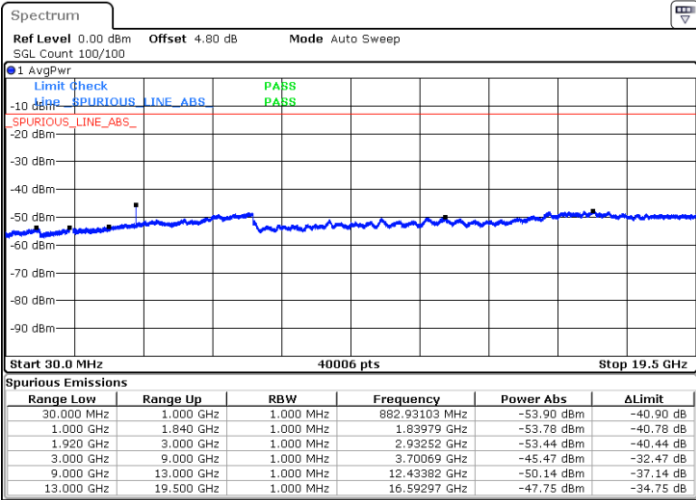

LTE Band 13 / 5MHz

Lowest Channel / 64QAM

Middle Channel / 64QAM

Date: 11.AUG.2017 21:18:28

Date: 11.AUG.2017 21:19:22

Highest Channel / 64QAM

Date: 11.AUG.2017 21:20:01

LTE Band 13 / 10MHz

Middle Channel / 64QAM

Date: 11.AUG.2017 21:28:30

LTE Band 25 / 1.4MHz

Lowest Channel / QPSK

Lowest Channel / 16QAM

Date: 14.AUG.2017 18:49:57

Date: 14.AUG.2017 18:47:39

Middle Channel / QPSK

Middle Channel / 16QAM

Date: 14.AUG.2017 18:50:58

Date: 14.AUG.2017 18:51:40

LTE Band 25 / 1.4MHz

Highest Channel / QPSK

Date: 14.AUG.2017 19:06:58

Highest Channel / 16QAM

Date: 14.AUG.2017 19:07:45