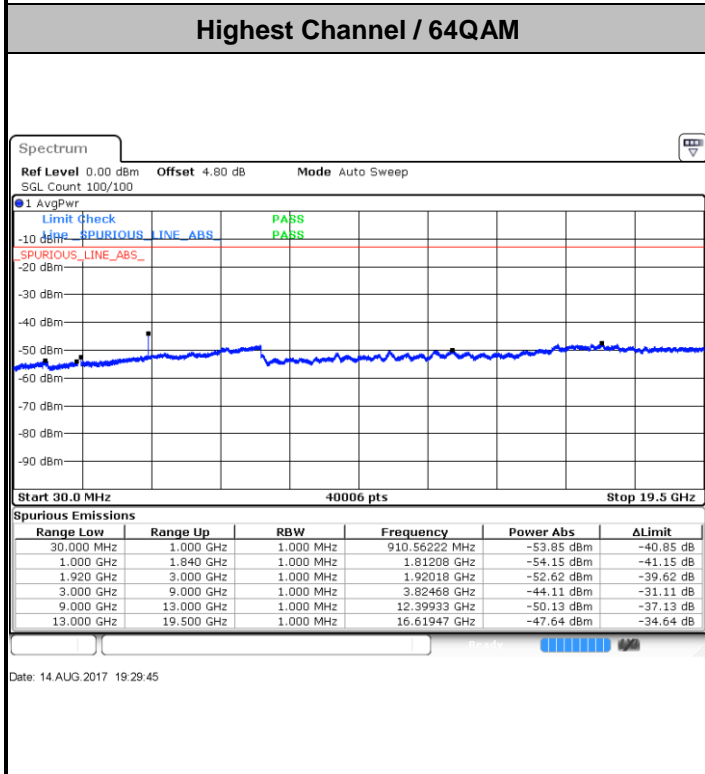

Date: 14.AUG.2017 21:10:44

Date: 14.AUG.2017 21:11:40

Highest Channel / QPSK

Highest Channel / 16QAM

Date: 14.AUG.2017 21:24:18

Date: 14.AUG.2017 21:23:23

LTE Band 25 / 1.4MHz

Lowest Channel / 64QAM

Middle Channel / 64QAM

Date: 14.AUG.2017 18:42:49

Date: 14.AUG.2017 18:52:27

Highest Channel / 64QAM

Date: 14.AUG.2017 19:08:48

**LTE Band 25 / 3MHz**

LTE Band 25 / 5MHz

Lowest Channel / 64QAM

Middle Channel / 64QAM

Date: 14.AUG.2017 19:52:27

Date: 14.AUG.2017 19:57:04

Highest Channel / 64QAM

Date: 14.AUG.2017 20:06:58

**LTE Band 25 / 10MHz**

**Lowest Channel / 64QAM**

Date: 14.AUG.2017 20:17:36

**Middle Channel / 64QAM**

Date: 14.AUG.2017 20:22:14

**Highest Channel / 64QAM**

Date: 14.AUG.2017 20:32:10

LTE Band 25 / 15MHz

Lowest Channel / 64QAM

Middle Channel / 64QAM

Date: 14.AUG.2017 20:42:49