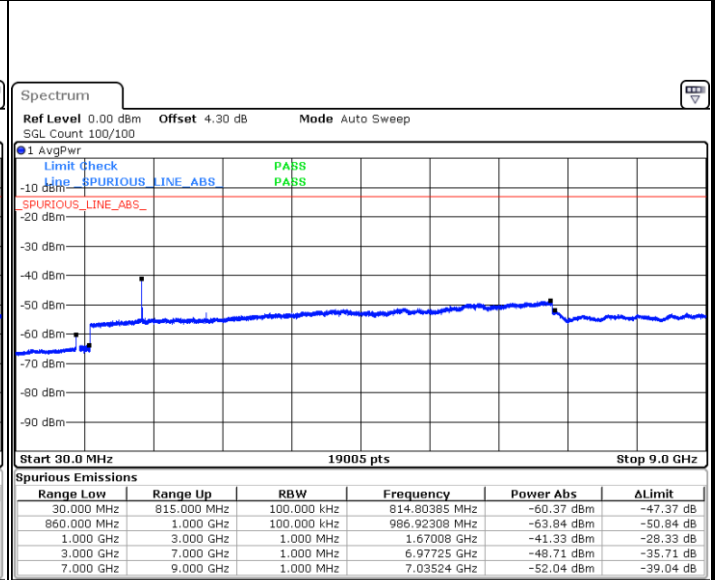

Date: 14 AUG 2017 10:11:22

LTE Band 26 / 10MHz

Middle Channel / QPSK

Middle Channel / 16QAM

Date: 14 AUG 2017 10:12:17

Date: 14 AUG 2017 10:12:43

Highest Channel / QPSK

Highest Channel / 16QAM

Date: 14 AUG 2017 10:13:42

Date: 14 AUG 2017 10:14:08

LTE Band 26 / 15MHz

Lowest Channel / QPSK

Lowest Channel / 16QAM

Date: 14.AUG.2017 10:15:15

Date: 14.AUG.2017 10:15:42

Middle Channel / QPSK

Middle Channel / 16QAM

Date: 14.AUG.2017 10:16:38

Date: 14.AUG.2017 10:17:05

LTE Band 26 / 15MHz

Highest Channel / QPSK

Date: 14 AUG 2017 10:18:10

Highest Channel / 16QAM

Date: 14 AUG 2017 10:18:35