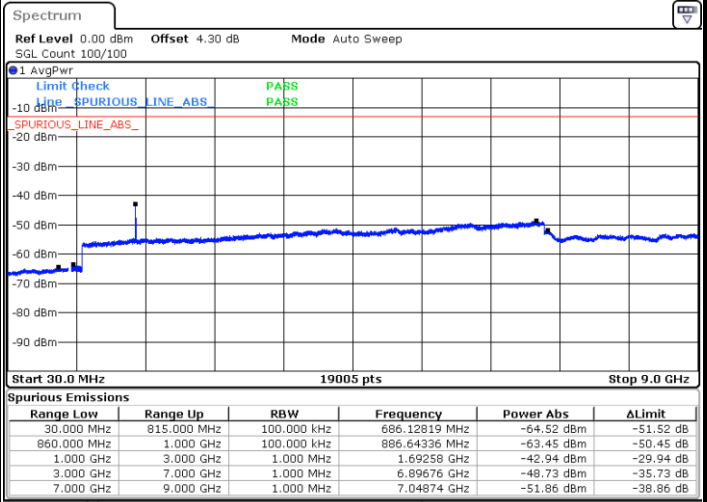

Highest Channel / 64QAM

Date: 14.AUG.2017 21:22:28

LTE Band 26 / 1.4MHz

Lowest Channel / QPSK

Date: 14.AUG.2017 09:57:21

Lowest Channel / 16QAM

Date: 14.AUG.2017 09:57:48

Middle Channel / QPSK

Date: 14.AUG.2017 09:58:44

Middle Channel / 16QAM

Date: 14.AUG.2017 09:59:09

LTE Band 26 / 1.4MHz

Highest Channel / QPSK

Date: 14 AUG 2017 10:00:05

Highest Channel / 16QAM

Date: 14 AUG 2017 10:00:36

LTE Band 26 / 3MHz

Lowest Channel / QPSK

Date: 14 AUG 2017 10:01:40

Lowest Channel / 16QAM

Date: 14 AUG 2017 10:02:06

LTE Band 26 / 3MHz

Middle Channel / QPSK

Middle Channel / 16QAM

Date: 14.AUG.2017 10:03:04

Date: 14.AUG.2017 10:03:30

Highest Channel / QPSK

Highest Channel / 16QAM

Date: 14.AUG.2017 10:04:26

Date: 14.AUG.2017 10:04:53

LTE Band 26 / 5MHz

Lowest Channel / QPSK