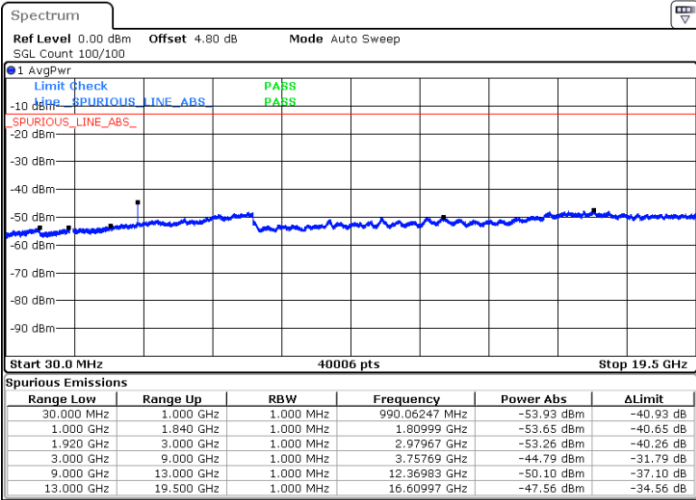

Middle Channel / 16QAM

Date: 14.AUG.2017 18:50:58

Date: 14.AUG.2017 18:51:40

LTE Band 25 / 1.4MHz

Highest Channel / QPSK

Date: 14.AUG.2017 19:06:58

Highest Channel / 16QAM

Date: 14.AUG.2017 19:07:45

LTE Band 25 / 3MHz

Lowest Channel / QPSK

Date: 14.AUG.2017 19:26:02

Lowest Channel / 16QAM

Date: 14.AUG.2017 19:25:06

LTE Band 25 / 3MHz

Middle Channel / QPSK

Middle Channel / 16QAM

Date: 14 AUG 2017 19:26:58

Date: 14.AUG.2017 19:27:53

Highest Channel / QPSK

Highest Channel / 16QAM

Date: 14 AUG 2017 19:31:36

Date: 14.AUG.2017 19:30:40

LTE Band 25 / 5MHz

Lowest Channel / QPSK