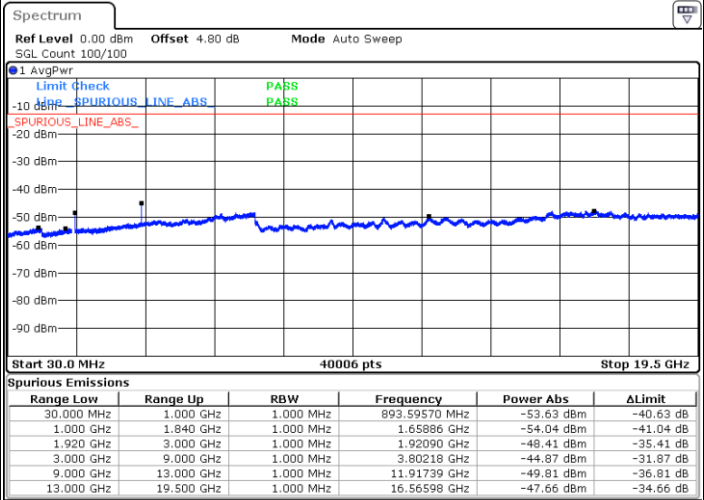

Date: 14 AUG.2017 20:34:01

Date: 14.AUG.2017 20:33:06

LTE Band 25 / 15MHz

Lowest Channel / QPSK

Lowest Channel / 16QAM

Date: 14.AUG.2017 20:44:40

Date: 14.AUG.2017 20:43:44

Middle Channel / QPSK

Middle Channel / 16QAM

Date: 14.AUG.2017 20:45:35

Date: 14.AUG.2017 20:46:31

LTE Band 25 / 15MHz

Highest Channel / QPSK

Date: 14 AUG 2017 20:58:10

Highest Channel / 16QAM

Date: 14 AUG 2017 20:58:15

LTE Band 25 / 20MHz

Lowest Channel / QPSK

Date: 14 AUG 2017 21:08:49

Lowest Channel / 16QAM

Date: 14 AUG 2017 21:08:53

LTE Band 25 / 20MHz

Middle Channel / QPSK

Middle Channel / 16QAM