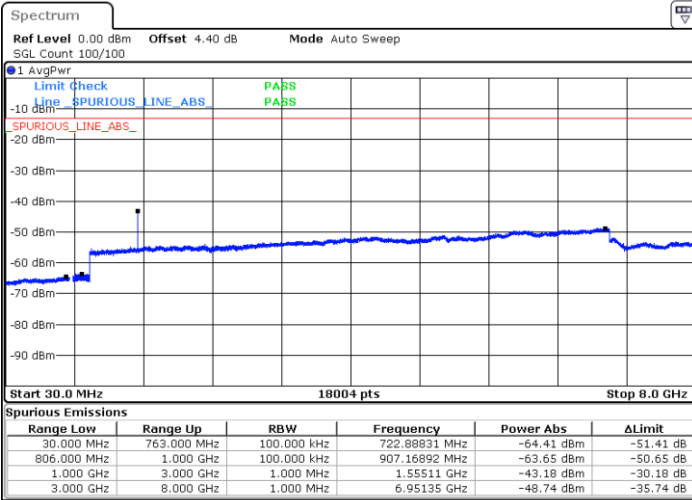

LTE Band 13 / 5MHz

Lowest Channel / 64QAM

Middle Channel / 64QAM

Date: 11.AUG.2017 21:18:28

Date: 11.AUG.2017 21:19:22

Highest Channel / 64QAM

Date: 11.AUG.2017 21:20:01

LTE Band 13 / 10MHz

Middle Channel / 64QAM

Date: 11.AUG.2017 21:28:30

LTE Band 25 / 1.4MHz

Lowest Channel / QPSK

Lowest Channel / 16QAM

Date: 14.AUG.2017 18:49:57

Date: 14.AUG.2017 18:47:39

Middle Channel / QPSK