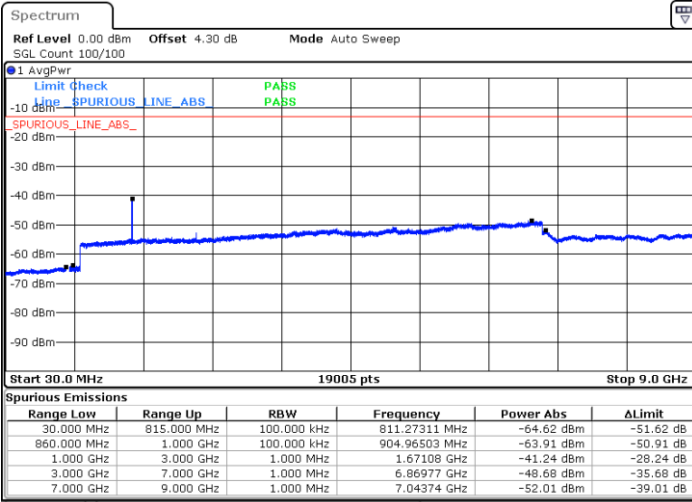

Highest Channel / 64QAM

Date: 14.AUG.2017 21:22:28

LTE Band 26 / 1.4MHz

Lowest Channel / QPSK

Date: 14.AUG.2017 09:57:21

Lowest Channel / 16QAM

Date: 14.AUG.2017 09:57:48

Middle Channel / QPSK

Date: 14.AUG.2017 09:58:44

Middle Channel / 16QAM

Date: 14.AUG.2017 09:59:09

LTE Band 26 / 1.4MHz

Highest Channel / QPSK

Date: 14 AUG 2017 10:00:05

Highest Channel / 16QAM

Date: 14 AUG 2017 10:00:36

LTE Band 26 / 3MHz

Lowest Channel / QPSK

Date: 14 AUG 2017 10:01:40

Lowest Channel / 16QAM

Date: 14 AUG 2017 10:02:06

LTE Band 26 / 3MHz

Middle Channel / QPSK

Middle Channel / 16QAM

Date: 14.AUG.2017 10:03:04

Date: 14.AUG.2017 10:03:30

Highest Channel / QPSK

Highest Channel / 16QAM

Date: 14.AUG.2017 10:04:26

Date: 14.AUG.2017 10:04:53

LTE Band 26 / 5MHz

Lowest Channel / QPSK