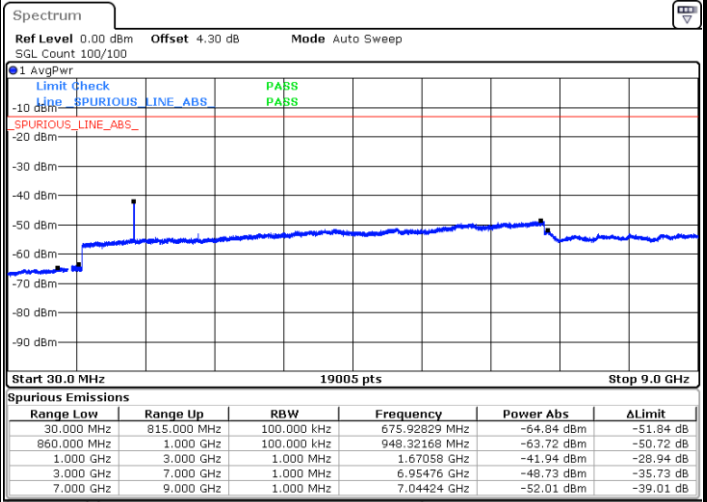

Highest Channel / 64QAM

Date: 14.AUG.2017 21:22:28

LTE Band 26 / 1.4MHz

Lowest Channel / QPSK

Date: 14.AUG.2017 09:57:21

Lowest Channel / 16QAM

Date: 14.AUG.2017 09:57:48

Middle Channel / QPSK

Date: 14.AUG.2017 09:58:44

Middle Channel / 16QAM

Date: 14.AUG.2017 09:59:09

LTE Band 26 / 1.4MHz

Highest Channel / QPSK

Date: 14 AUG 2017 10:00:05

Highest Channel / 16QAM

Date: 14 AUG 2017 10:00:36

LTE Band 26 / 3MHz

Lowest Channel / QPSK

Date: 14 AUG 2017 10:01:40

Lowest Channel / 16QAM

Date: 14 AUG 2017 10:02:06

LTE Band 26 / 3MHz

Middle Channel / QPSK

Middle Channel / 16QAM

Date: 14.AUG.2017 10:03:04

Date: 14.AUG.2017 10:03:30

Highest Channel / QPSK

Highest Channel / 16QAM

Date: 14.AUG.2017 10:04:26

Date: 14.AUG.2017 10:04:53

LTE Band 26 / 5MHz

Lowest Channel / QPSK