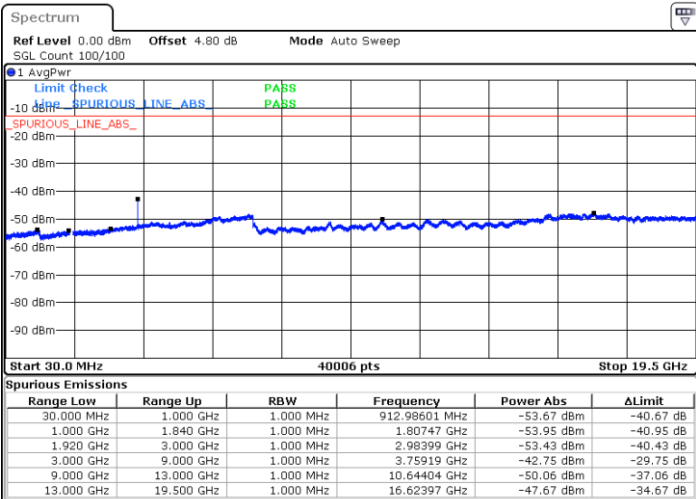

Middle Channel / 64QAM

Date: 11.AUG.2017 21:28:30

LTE Band 25 / 1.4MHz

Lowest Channel / QPSK

Lowest Channel / 16QAM

Date: 14.AUG.2017 18:49:57

Date: 14.AUG.2017 18:47:39

Middle Channel / QPSK

Middle Channel / 16QAM

Date: 14.AUG.2017 18:50:58

Date: 14.AUG.2017 18:51:40

LTE Band 25 / 1.4MHz

Highest Channel / QPSK

Date: 14.AUG.2017 19:06:58

Highest Channel / 16QAM

Date: 14.AUG.2017 19:07:45