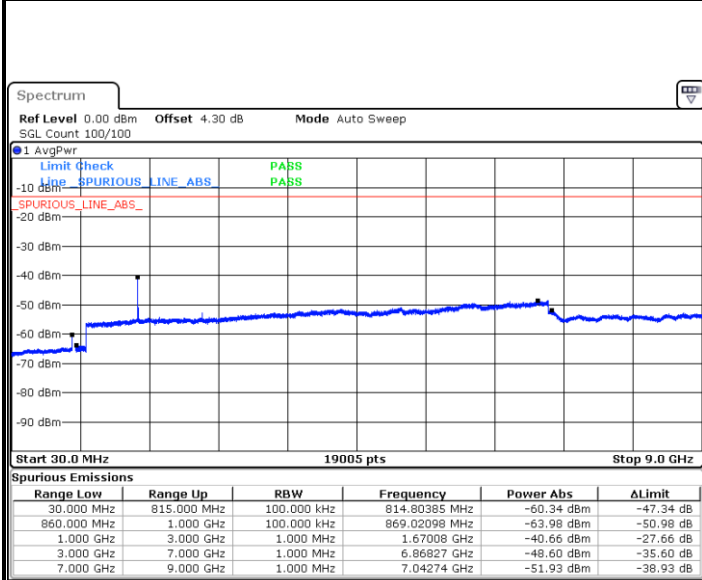

Date: 14 AUG 2017 10:13:42

Date: 14 AUG 2017 10:14:08

LTE Band 26 / 15MHz

Lowest Channel / QPSK

Lowest Channel / 16QAM

Date: 14.AUG.2017 10:15:15

Date: 14.AUG.2017 10:15:42

Middle Channel / QPSK

Middle Channel / 16QAM

Date: 14.AUG.2017 10:16:38

Date: 14.AUG.2017 10:17:05

LTE Band 26 / 15MHz

Highest Channel / QPSK

Date: 14 AUG 2017 10:18:10

Highest Channel / 16QAM

Date: 14 AUG 2017 10:18:35