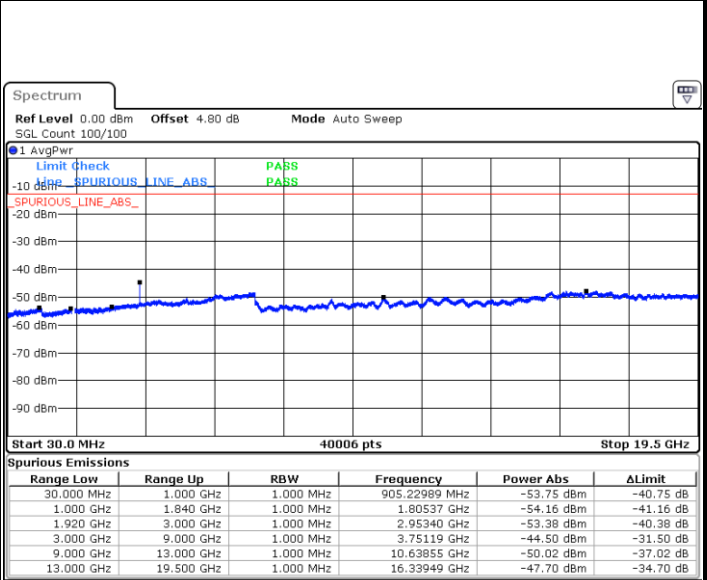

Middle Channel / 64QAM

Date: 14.AUG.2017 18:42:49

Date: 14.AUG.2017 18:52:27

Highest Channel / 64QAM

Date: 14.AUG.2017 19:08:48

**LTE Band 25 / 3MHz**

LTE Band 25 / 5MHz

Lowest Channel / 64QAM

Middle Channel / 64QAM

Date: 14.AUG.2017 19:52:27

Date: 14.AUG.2017 19:57:04

Highest Channel / 64QAM

Date: 14.AUG.2017 20:06:58

**LTE Band 25 / 10MHz**

**Lowest Channel / 64QAM**

Date: 14.AUG.2017 20:17:36

**Middle Channel / 64QAM**

Date: 14.AUG.2017 20:22:14

**Highest Channel / 64QAM**

Date: 14.AUG.2017 20:32:10

LTE Band 25 / 15MHz

Lowest Channel / 64QAM

Middle Channel / 64QAM

Date: 14.AUG.2017 20:42:49