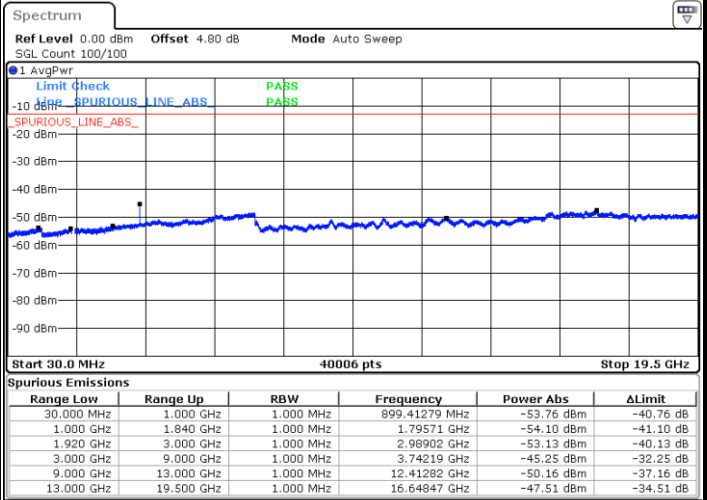

LTE Band 25 / 20MHz

Lowest Channel / QPSK

Date: 14 AUG 2017 21:08:49

Lowest Channel / 16QAM

Date: 14 AUG 2017 21:08:53

LTE Band 25 / 20MHz

Middle Channel / QPSK

Middle Channel / 16QAM

Date: 14.AUG.2017 21:10:44

Date: 14.AUG.2017 21:11:40

Highest Channel / QPSK

Highest Channel / 16QAM

Date: 14.AUG.2017 21:24:18

Date: 14.AUG.2017 21:23:23

LTE Band 25 / 1.4MHz

Lowest Channel / 64QAM