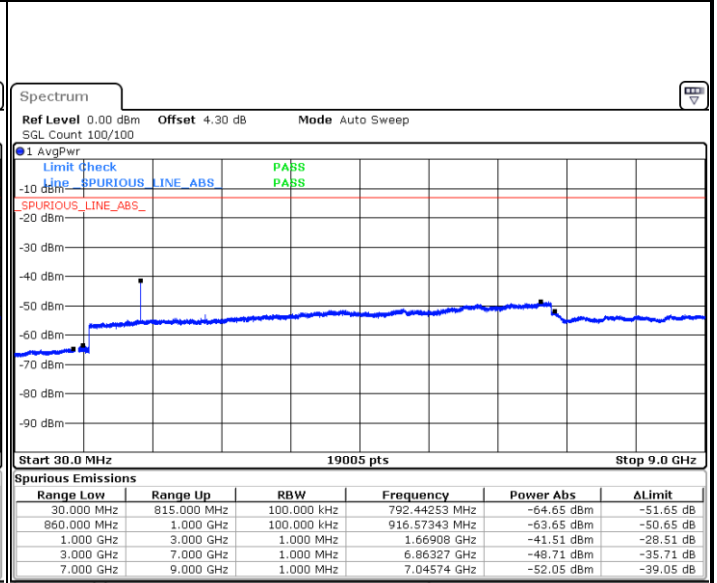

Date: 14.AUG.2017 10:03:04

Date: 14.AUG.2017 10:03:30

Highest Channel / QPSK

Highest Channel / 16QAM

Date: 14.AUG.2017 10:04:26

Date: 14.AUG.2017 10:04:53

LTE Band 26 / 5MHz

Lowest Channel / QPSK

Date: 14 AUG.2017 10:06:22

Lowest Channel / 16QAM

Date: 14.AUG.2017 10:06:48

Middle Channel / QPSK

Date: 14 AUG.2017 10:07:56

Middle Channel / 16QAM

Date: 14.AUG.2017 10:08:27

LTE Band 26 / 5MHz

Highest Channel / QPSK

Date: 14 AUG 2017 10:09:24

Highest Channel / 16QAM

Date: 14 AUG 2017 10:09:51

LTE Band 26 / 10MHz

Lowest Channel / QPSK

Date: 14 AUG 2017 10:10:57

Lowest Channel / 16QAM

Date: 14 AUG 2017 10:11:22

LTE Band 26 / 10MHz

Middle Channel / QPSK

Middle Channel / 16QAM

Date: 14 AUG 2017 10:12:17

Date: 14 AUG 2017 10:12:43

Highest Channel / QPSK

Highest Channel / 16QAM