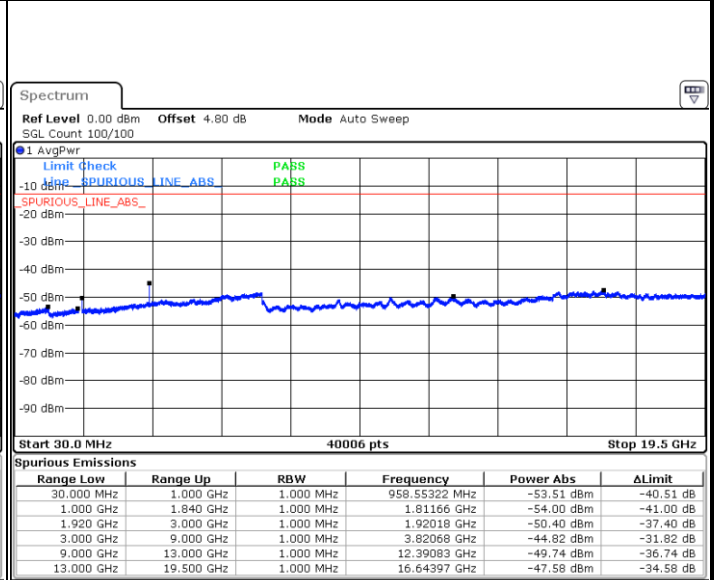

Date: 14 AUG 2017 19:26:58

Date: 14.AUG.2017 19:27:53

Highest Channel / QPSK

Highest Channel / 16QAM

Date: 14 AUG 2017 19:31:36

Date: 14.AUG.2017 19:30:40

LTE Band 25 / 5MHz

Lowest Channel / QPSK

Lowest Channel / 16QAM

Date: 14.AUG.2017 19:54:18

Date: 14.AUG.2017 19:53:23

Middle Channel / QPSK

Middle Channel / 16QAM

Date: 14.AUG.2017 19:55:14

Date: 14.AUG.2017 19:56:09

LTE Band 25 / 5MHz

Highest Channel / QPSK

Date: 14 AUG 2017 20:08:49

Highest Channel / 16QAM

Date: 14.AUG.2017 20:07:53

LTE Band 25 / 10MHz

Lowest Channel / QPSK

Date: 14 AUG 2017 20:19:27

Lowest Channel / 16QAM

Date: 14.AUG.2017 20:18:32

LTE Band 25 / 10MHz

Middle Channel / QPSK

Middle Channel / 16QAM

Date: 14 AUG.2017 20:20:23

Date: 14.AUG.2017 20:21:18

Highest Channel / QPSK

Highest Channel / 16QAM