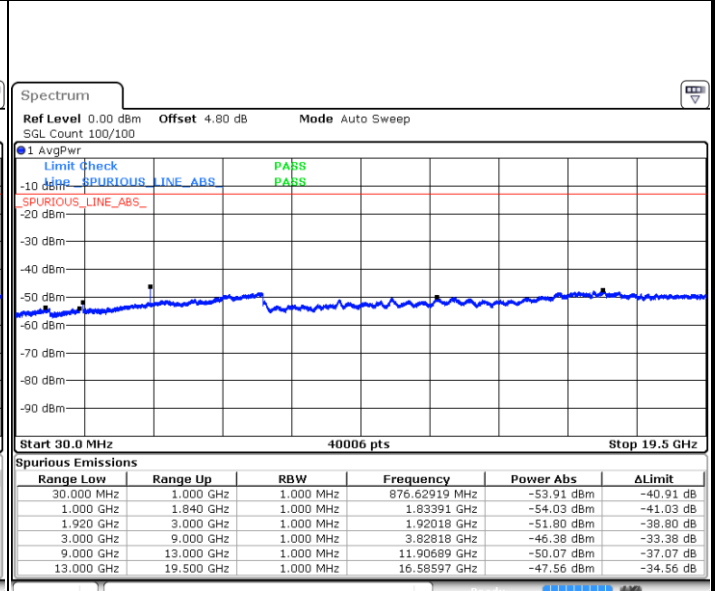

Middle Channel / 64QAM

Date: 11.AUG.2017 21:28:30

LTE Band 25 / 1.4MHz

Lowest Channel / QPSK

Lowest Channel / 16QAM

Date: 14.AUG.2017 18:49:57

Date: 14.AUG.2017 18:47:39

Middle Channel / QPSK

Middle Channel / 16QAM

Date: 14.AUG.2017 18:50:58

Date: 14.AUG.2017 18:51:40

LTE Band 25 / 1.4MHz

Highest Channel / QPSK

Date: 14.AUG.2017 19:06:58

Highest Channel / 16QAM

Date: 14.AUG.2017 19:07:45

LTE Band 25 / 3MHz

Lowest Channel / QPSK

Date: 14.AUG.2017 19:26:02

Lowest Channel / 16QAM

Date: 14.AUG.2017 19:25:06

LTE Band 25 / 3MHz

Middle Channel / QPSK

Middle Channel / 16QAM

Date: 14 AUG 2017 19:26:58

Date: 14.AUG.2017 19:27:53

Highest Channel / QPSK

Highest Channel / 16QAM

Date: 14 AUG 2017 19:31:36

Date: 14.AUG.2017 19:30:40

LTE Band 25 / 5MHz

Lowest Channel / QPSK