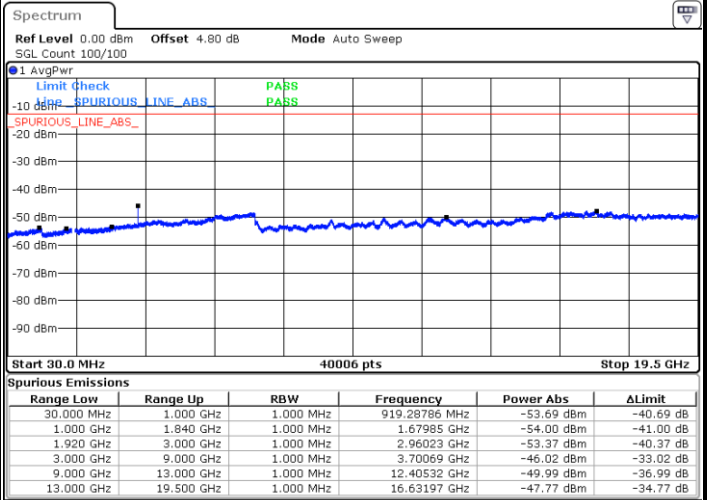

Middle Channel / 64QAM

Date: 11.AUG.2017 21:28:30

LTE Band 25 / 1.4MHz

Lowest Channel / QPSK

Lowest Channel / 16QAM

Date: 14.AUG.2017 18:49:57

Date: 14.AUG.2017 18:47:39

Middle Channel / QPSK

Middle Channel / 16QAM

Date: 14.AUG.2017 18:50:58

Date: 14.AUG.2017 18:51:40

LTE Band 25 / 1.4MHz

Highest Channel / QPSK

Date: 14.AUG.2017 19:06:58

Highest Channel / 16QAM

Date: 14.AUG.2017 19:07:45