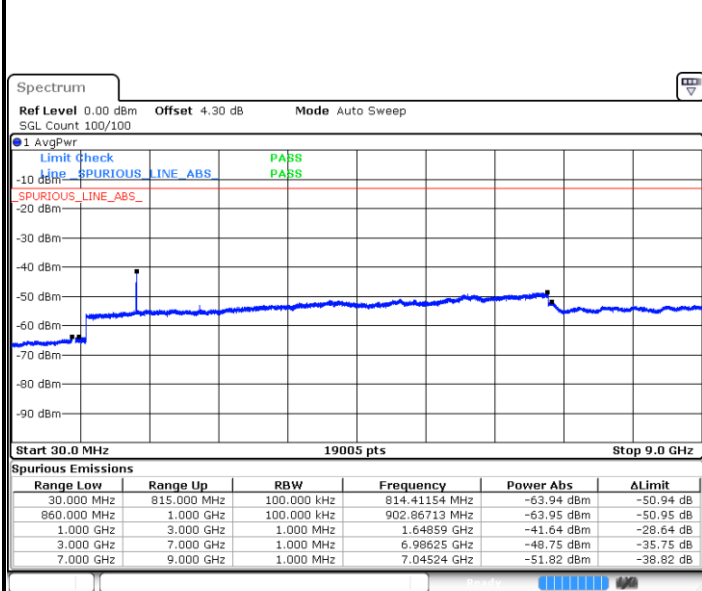

Highest Channel / 64QAM

Date: 14.AUG.2017 21:22:28

LTE Band 26 / 1.4MHz

Lowest Channel / QPSK

Date: 14.AUG.2017 09:57:21

Lowest Channel / 16QAM

Date: 14.AUG.2017 09:57:48

Middle Channel / QPSK

Date: 14.AUG.2017 09:58:44

Middle Channel / 16QAM

Date: 14.AUG.2017 09:59:09

LTE Band 26 / 1.4MHz

Highest Channel / QPSK

Date: 14 AUG 2017 10:00:05

Highest Channel / 16QAM

Date: 14 AUG 2017 10:00:36

LTE Band 26 / 3MHz

Lowest Channel / QPSK

Date: 14 AUG 2017 10:01:40

Lowest Channel / 16QAM

Date: 14 AUG 2017 10:02:06

LTE Band 26 / 3MHz

Middle Channel / QPSK

Middle Channel / 16QAM

Date: 14.AUG.2017 10:03:04

Date: 14.AUG.2017 10:03:30

Highest Channel / QPSK

Highest Channel / 16QAM

Date: 14.AUG.2017 10:04:26

Date: 14.AUG.2017 10:04:53

LTE Band 26 / 5MHz

Lowest Channel / QPSK