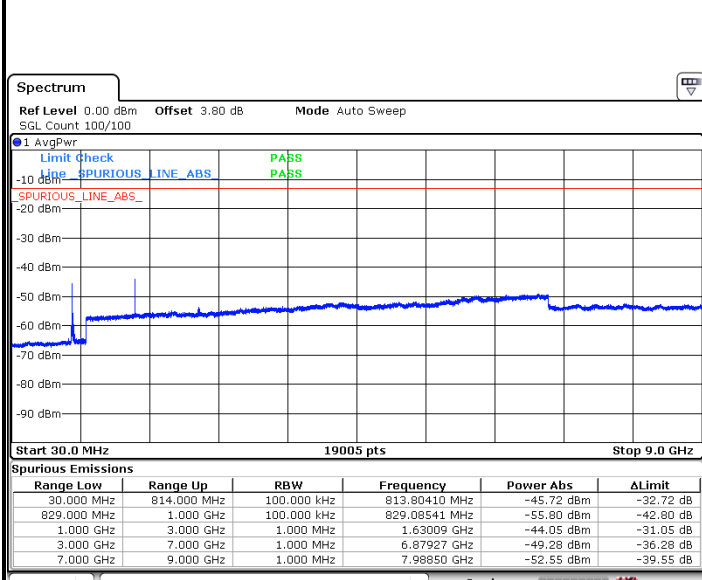

LTE Band 26 / 15MHz

CH26765 / QPSK

Date: 29 AUG 2017 16:00:02