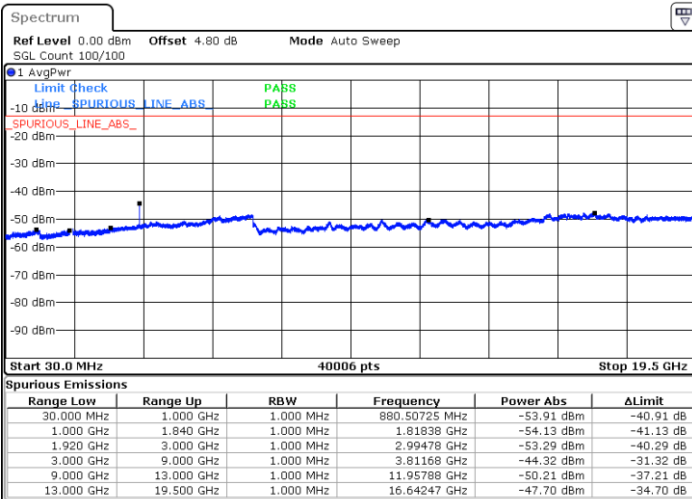

Highest Channel / QPSK

Date: 14 AUG 2017 20:08:49

Highest Channel / 16QAM

Date: 14.AUG.2017 20:07:53

LTE Band 25 / 10MHz

Lowest Channel / QPSK

Date: 14 AUG 2017 20:19:27

Lowest Channel / 16QAM

Date: 14.AUG.2017 20:18:32

LTE Band 25 / 10MHz

Middle Channel / QPSK

Middle Channel / 16QAM

Date: 14 AUG.2017 20:20:23

Date: 14.AUG.2017 20:21:18

Highest Channel / QPSK

Highest Channel / 16QAM

Date: 14 AUG.2017 20:34:01

Date: 14.AUG.2017 20:33:06

LTE Band 25 / 15MHz

Lowest Channel / QPSK

Lowest Channel / 16QAM

Date: 14.AUG.2017 20:44:40

Date: 14.AUG.2017 20:43:44

Middle Channel / QPSK