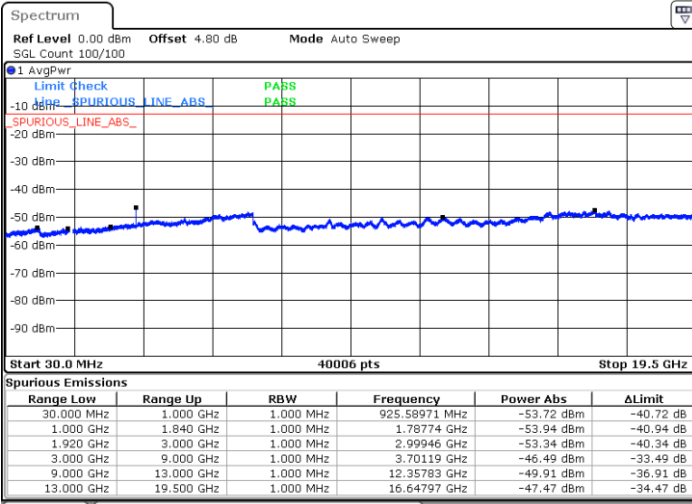

Date: 14 AUG 2017 19:26:58

Date: 14.AUG.2017 19:27:53

Highest Channel / QPSK

Highest Channel / 16QAM

Date: 14 AUG 2017 19:31:36

Date: 14.AUG.2017 19:30:40

LTE Band 25 / 5MHz

Lowest Channel / QPSK

Lowest Channel / 16QAM

Date: 14.AUG.2017 19:54:18

Date: 14.AUG.2017 19:53:23

Middle Channel / QPSK

Middle Channel / 16QAM

Date: 14.AUG.2017 19:55:14

Date: 14.AUG.2017 19:56:09

LTE Band 25 / 5MHz