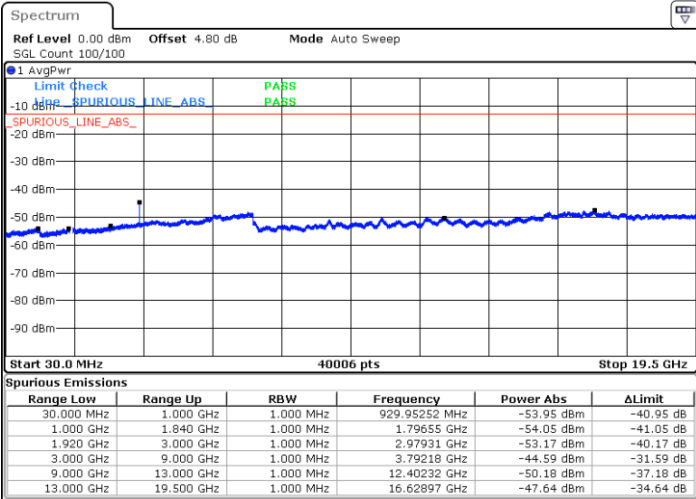

Middle Channel / 16QAM

Date: 14.AUG.2017 20:45:35

Date: 14.AUG.2017 20:46:31

LTE Band 25 / 15MHz

Highest Channel / QPSK

Date: 14 AUG 2017 20:58:10

Highest Channel / 16QAM

Date: 14 AUG 2017 20:58:15

LTE Band 25 / 20MHz

Lowest Channel / QPSK

Date: 14 AUG 2017 21:08:49

Lowest Channel / 16QAM

Date: 14 AUG 2017 21:08:53

LTE Band 25 / 20MHz

Middle Channel / QPSK

Middle Channel / 16QAM

Date: 14.AUG.2017 21:10:44

Date: 14.AUG.2017 21:11:40

Highest Channel / QPSK

Highest Channel / 16QAM

Date: 14.AUG.2017 21:24:18

Date: 14.AUG.2017 21:23:23

LTE Band 25 / 1.4MHz

Lowest Channel / 64QAM