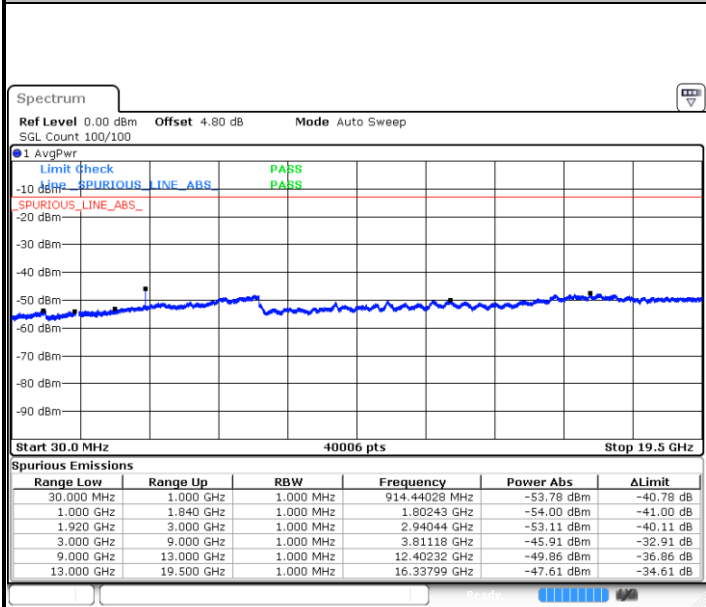

Middle Channel / 64QAM

Date: 14.AUG.2017 18:42:49

Date: 14.AUG.2017 18:52:27

Highest Channel / 64QAM

Date: 14.AUG.2017 19:08:48

**LTE Band 25 / 3MHz**

LTE Band 25 / 5MHz

Lowest Channel / 64QAM

Middle Channel / 64QAM

Date: 14.AUG.2017 19:52:27

Date: 14.AUG.2017 19:57:04

Highest Channel / 64QAM

Date: 14.AUG.2017 20:06:58

**LTE Band 25 / 10MHz**

**Lowest Channel / 64QAM**

Date: 14.AUG.2017 20:17:36

**Middle Channel / 64QAM**

Date: 14.AUG.2017 20:22:14

**Highest Channel / 64QAM**

Date: 14.AUG.2017 20:32:10

LTE Band 25 / 15MHz

Lowest Channel / 64QAM

Middle Channel / 64QAM

Date: 14.AUG.2017 20:42:49

Date: 14.AUG.2017 20:47:26

Highest Channel / 64QAM

Date: 14.AUG.2017 20:57:19

LTE Band 25 / 20MHz

Lowest Channel / 64QAM

Middle Channel / 64QAM

Date: 14.AUG.2017 21:07:58

Date: 14.AUG.2017 21:12:35