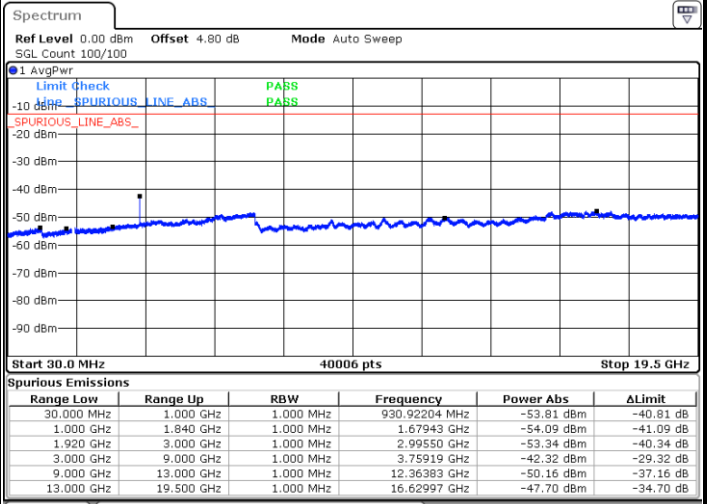

LTE Band 25 / 20MHz

Lowest Channel / QPSK

Date: 14 AUG 2017 21:08:49

Lowest Channel / 16QAM

Date: 14 AUG 2017 21:08:53

LTE Band 25 / 20MHz

Middle Channel / QPSK

Middle Channel / 16QAM

Date: 14.AUG.2017 21:10:44

Date: 14.AUG.2017 21:11:40

Highest Channel / QPSK

Highest Channel / 16QAM

Date: 14.AUG.2017 21:24:18

Date: 14.AUG.2017 21:23:23

LTE Band 25 / 1.4MHz

Lowest Channel / 64QAM

Middle Channel / 64QAM

Date: 14.AUG.2017 18:42:49

Date: 14.AUG.2017 18:52:27

Highest Channel / 64QAM

Date: 14.AUG.2017 19:08:48

**LTE Band 25 / 3MHz**

LTE Band 25 / 5MHz

Lowest Channel / 64QAM

Middle Channel / 64QAM

Date: 14.AUG.2017 19:52:27

Date: 14.AUG.2017 19:57:04

Highest Channel / 64QAM

Date: 14.AUG.2017 20:06:58

**LTE Band 25 / 10MHz**

**Lowest Channel / 64QAM**

Date: 14.AUG.2017 20:17:36