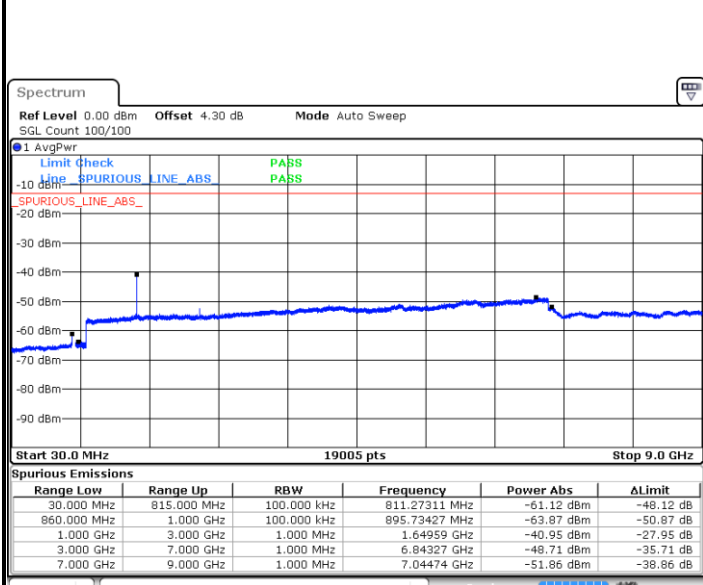

Date: 14.AUG.2017 10:03:04

Date: 14.AUG.2017 10:03:30

Highest Channel / QPSK

Highest Channel / 16QAM

Date: 14.AUG.2017 10:04:26

Date: 14.AUG.2017 10:04:53

LTE Band 26 / 5MHz

Lowest Channel / QPSK

Date: 14 AUG.2017 10:06:22

Lowest Channel / 16QAM

Date: 14.AUG.2017 10:06:48

Middle Channel / QPSK

Date: 14 AUG.2017 10:07:56

Middle Channel / 16QAM

Date: 14.AUG.2017 10:08:27

LTE Band 26 / 5MHz

Highest Channel / QPSK

Date: 14 AUG 2017 10:09:24

Highest Channel / 16QAM

Date: 14 AUG 2017 10:09:51

LTE Band 26 / 10MHz

Lowest Channel / QPSK

Date: 14 AUG 2017 10:10:57

Lowest Channel / 16QAM

Date: 14 AUG 2017 10:11:22

LTE Band 26 / 10MHz

Middle Channel / QPSK

Middle Channel / 16QAM

Date: 14 AUG 2017 10:12:17

Date: 14 AUG 2017 10:12:43

Highest Channel / QPSK

Highest Channel / 16QAM