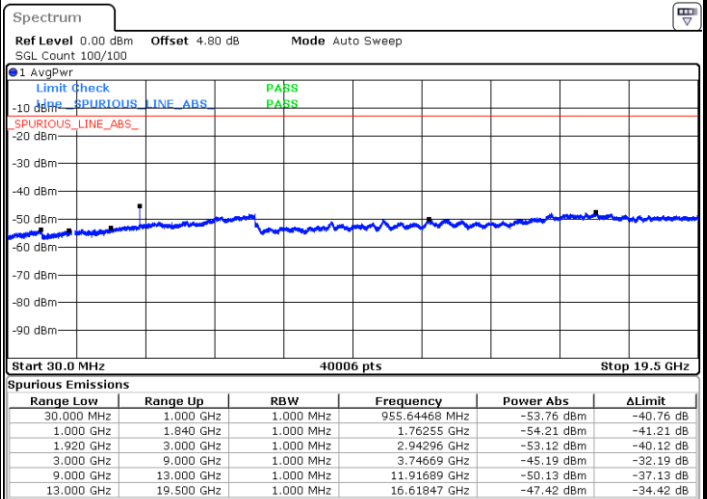

Date: 14.AUG.2017 20:18:32

LTE Band 25 / 10MHz

Middle Channel / QPSK

Middle Channel / 16QAM

Date: 14 AUG.2017 20:20:23

Date: 14.AUG.2017 20:21:18

Highest Channel / QPSK

Highest Channel / 16QAM

Date: 14 AUG.2017 20:34:01

Date: 14.AUG.2017 20:33:06

LTE Band 25 / 15MHz

Lowest Channel / QPSK

Lowest Channel / 16QAM

Date: 14.AUG.2017 20:44:40

Date: 14.AUG.2017 20:43:44

Middle Channel / QPSK

Middle Channel / 16QAM

Date: 14.AUG.2017 20:45:35

Date: 14.AUG.2017 20:46:31

LTE Band 25 / 15MHz

Highest Channel / QPSK

Date: 14 AUG 2017 20:58:10

Highest Channel / 16QAM

Date: 14 AUG 2017 20:58:15