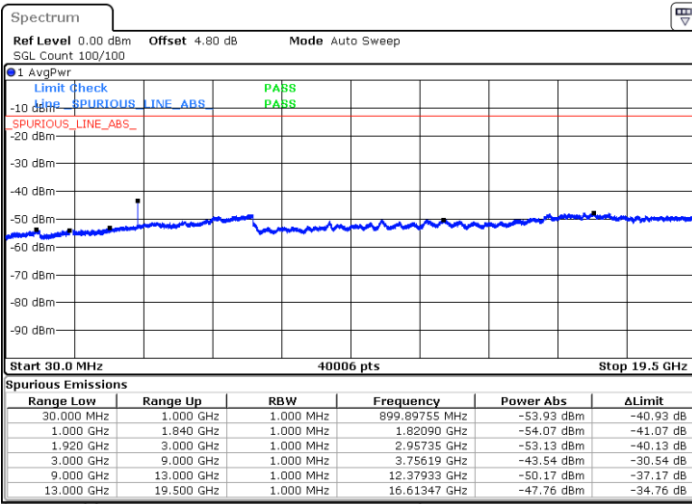

Date: 14 AUG 2017 19:26:58

Date: 14.AUG.2017 19:27:53

Highest Channel / QPSK

Highest Channel / 16QAM

Date: 14 AUG 2017 19:31:36

Date: 14.AUG.2017 19:30:40

LTE Band 25 / 5MHz

Lowest Channel / QPSK

Lowest Channel / 16QAM

Date: 14.AUG.2017 19:54:18

Date: 14.AUG.2017 19:53:23

Middle Channel / QPSK

Middle Channel / 16QAM

Date: 14.AUG.2017 19:55:14

Date: 14.AUG.2017 19:56:09

LTE Band 25 / 5MHz

Highest Channel / QPSK

Date: 14 AUG 2017 20:08:49

Highest Channel / 16QAM

Date: 14.AUG.2017 20:07:53

LTE Band 25 / 10MHz

Lowest Channel / QPSK

Date: 14 AUG 2017 20:19:27

Lowest Channel / 16QAM