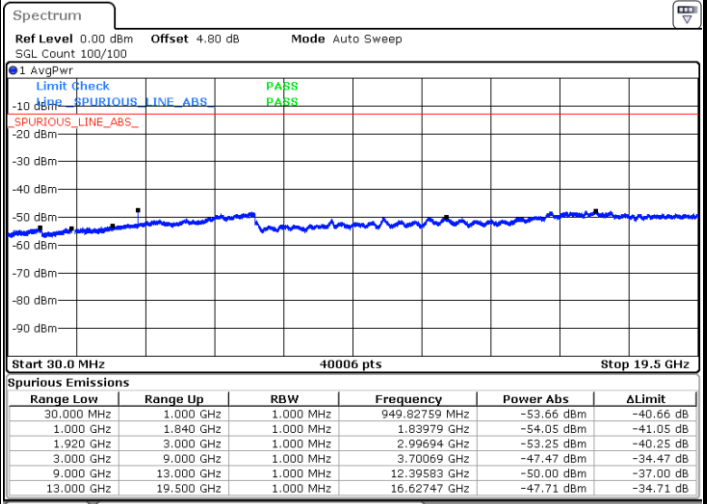

Date: 14 AUG 2017 19:26:58

Date: 14.AUG.2017 19:27:53

Highest Channel / QPSK

Highest Channel / 16QAM

Date: 14 AUG 2017 19:31:36

Date: 14.AUG.2017 19:30:40

LTE Band 25 / 5MHz

Lowest Channel / QPSK

Lowest Channel / 16QAM

Date: 14.AUG.2017 19:54:18

Date: 14.AUG.2017 19:53:23

Middle Channel / QPSK

Middle Channel / 16QAM

Date: 14.AUG.2017 19:55:14

Date: 14.AUG.2017 19:56:09

LTE Band 25 / 5MHz

Highest Channel / QPSK

Date: 14 AUG 2017 20:08:49

Highest Channel / 16QAM

Date: 14.AUG.2017 20:07:53

LTE Band 25 / 10MHz

Lowest Channel / QPSK

Date: 14 AUG 2017 20:19:27

Lowest Channel / 16QAM