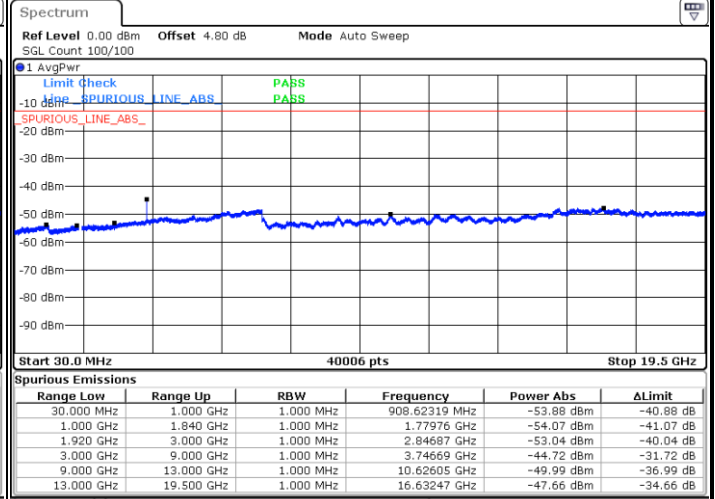

Middle Channel / 64QAM

Date: 14.AUG.2017 19:52:27

Date: 14.AUG.2017 19:57:04

Highest Channel / 64QAM

Date: 14.AUG.2017 20:06:58

**LTE Band 25 / 10MHz**

**Lowest Channel / 64QAM**

Date: 14.AUG.2017 20:17:36

**Middle Channel / 64QAM**

Date: 14.AUG.2017 20:22:14

**Highest Channel / 64QAM**

Date: 14.AUG.2017 20:32:10

LTE Band 25 / 15MHz

Lowest Channel / 64QAM

Middle Channel / 64QAM

Date: 14.AUG.2017 20:42:49

Date: 14.AUG.2017 20:47:26

Highest Channel / 64QAM

Date: 14.AUG.2017 20:57:19

LTE Band 25 / 20MHz

Lowest Channel / 64QAM

Middle Channel / 64QAM

Date: 14.AUG.2017 21:07:58

Date: 14.AUG.2017 21:12:35

Highest Channel / 64QAM

Date: 14.AUG.2017 21:22:28

LTE Band 26 / 1.4MHz

Lowest Channel / QPSK

Date: 14.AUG.2017 09:57:21

Lowest Channel / 16QAM

Date: 14.AUG.2017 09:57:48

Middle Channel / QPSK