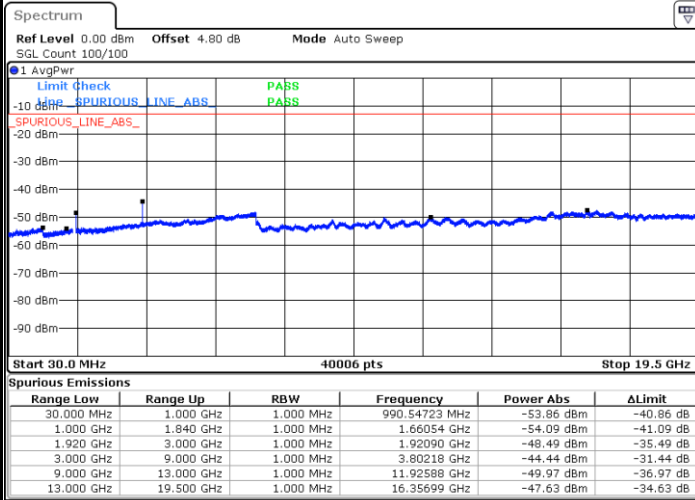

Middle Channel / 16QAM

Date: 14.AUG.2017 20:45:35

Date: 14.AUG.2017 20:46:31

LTE Band 25 / 15MHz

Highest Channel / QPSK

Date: 14 AUG 2017 20:58:10

Highest Channel / 16QAM

Date: 14 AUG 2017 20:58:15

LTE Band 25 / 20MHz

Lowest Channel / QPSK

Date: 14 AUG 2017 21:08:49

Lowest Channel / 16QAM

Date: 14 AUG 2017 21:08:53

LTE Band 25 / 20MHz

Middle Channel / QPSK

Middle Channel / 16QAM