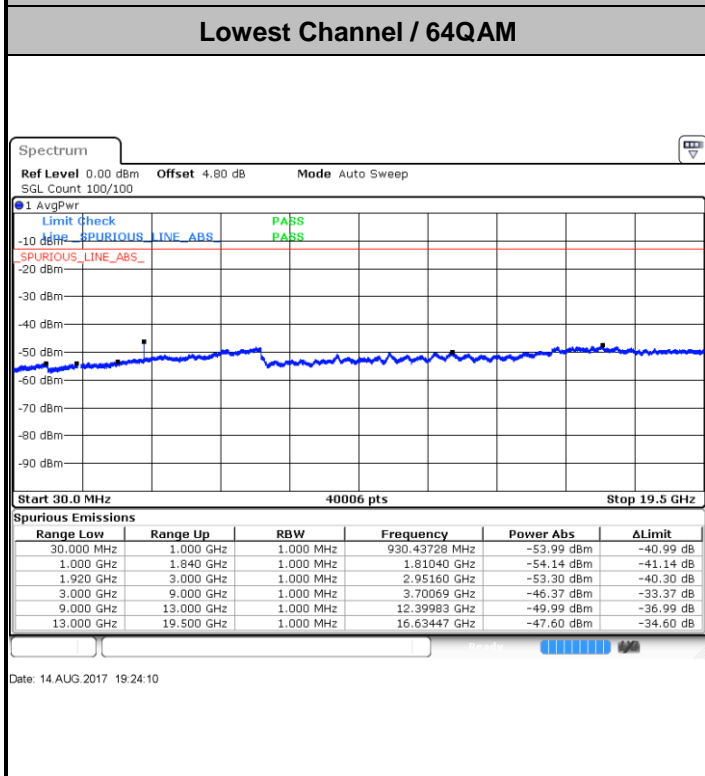

Date: 14.AUG.2017 21:10:44

Date: 14.AUG.2017 21:11:40

Highest Channel / QPSK

Highest Channel / 16QAM

Date: 14.AUG.2017 21:24:18

Date: 14.AUG.2017 21:23:23

LTE Band 25 / 1.4MHz

Lowest Channel / 64QAM

Middle Channel / 64QAM

Date: 14.AUG.2017 18:42:49

Date: 14.AUG.2017 18:52:27

Highest Channel / 64QAM

Date: 14.AUG.2017 19:08:48

**LTE Band 25 / 3MHz**

LTE Band 25 / 5MHz

Lowest Channel / 64QAM

Middle Channel / 64QAM

Date: 14.AUG.2017 19:52:27

Date: 14.AUG.2017 19:57:04

Highest Channel / 64QAM

Date: 14.AUG.2017 20:06:58

**LTE Band 25 / 10MHz**

**Lowest Channel / 64QAM**

Date: 14.AUG.2017 20:17:36