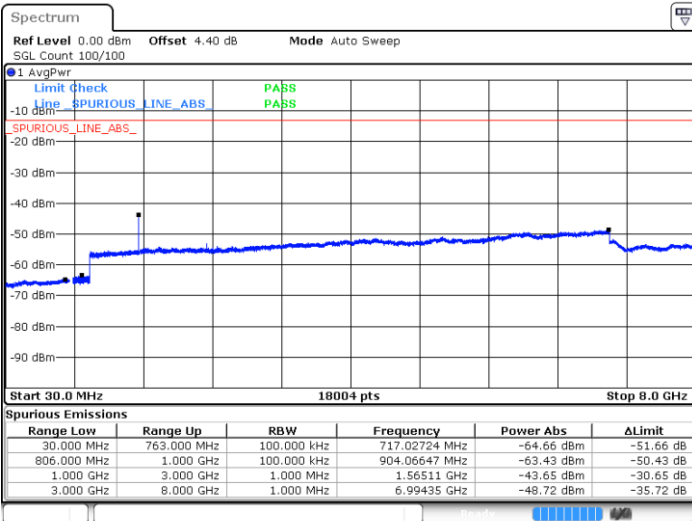

LTE Band 13 / 5MHz

Lowest Channel / 64QAM

Middle Channel / 64QAM

Date: 11.AUG.2017 21:18:28

Date: 11.AUG.2017 21:19:22

Highest Channel / 64QAM

Date: 11.AUG.2017 21:20:01

LTE Band 13 / 10MHz

Middle Channel / 64QAM

Date: 11.AUG.2017 21:28:30

LTE Band 25 / 1.4MHz

Lowest Channel / QPSK

Lowest Channel / 16QAM

Date: 14.AUG.2017 18:49:57

Date: 14.AUG.2017 18:47:39

Middle Channel / QPSK