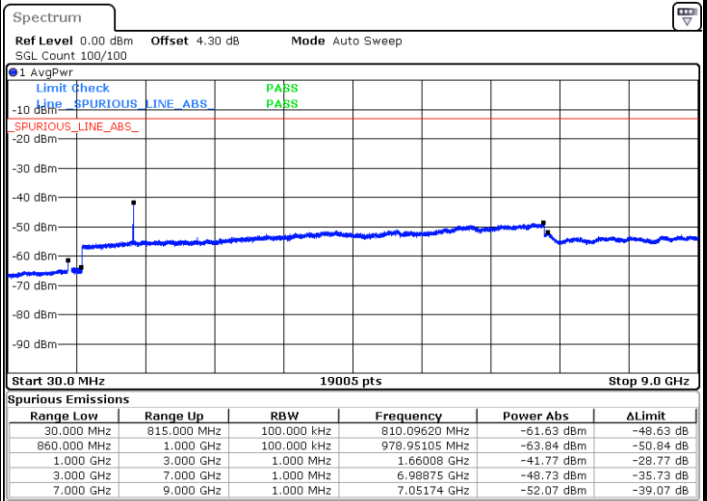

Highest Channel / QPSK

Date: 14 AUG 2017 10:09:24

Highest Channel / 16QAM

Date: 14 AUG 2017 10:09:51

LTE Band 26 / 10MHz

Lowest Channel / QPSK

Date: 14 AUG 2017 10:10:57

Lowest Channel / 16QAM

Date: 14 AUG 2017 10:11:22

LTE Band 26 / 10MHz

Middle Channel / QPSK

Middle Channel / 16QAM

Date: 14 AUG 2017 10:12:17

Date: 14 AUG 2017 10:12:43

Highest Channel / QPSK

Highest Channel / 16QAM

Date: 14 AUG 2017 10:13:42

Date: 14 AUG 2017 10:14:08

LTE Band 26 / 15MHz

Lowest Channel / QPSK

Lowest Channel / 16QAM

Date: 14.AUG.2017 10:15:15

Date: 14.AUG.2017 10:15:42

Middle Channel / QPSK

Middle Channel / 16QAM

Date: 14.AUG.2017 10:16:38

Date: 14.AUG.2017 10:17:05

LTE Band 26 / 15MHz

Highest Channel / QPSK

Date: 14 AUG 2017 10:18:10

Highest Channel / 16QAM

Date: 14 AUG 2017 10:18:35