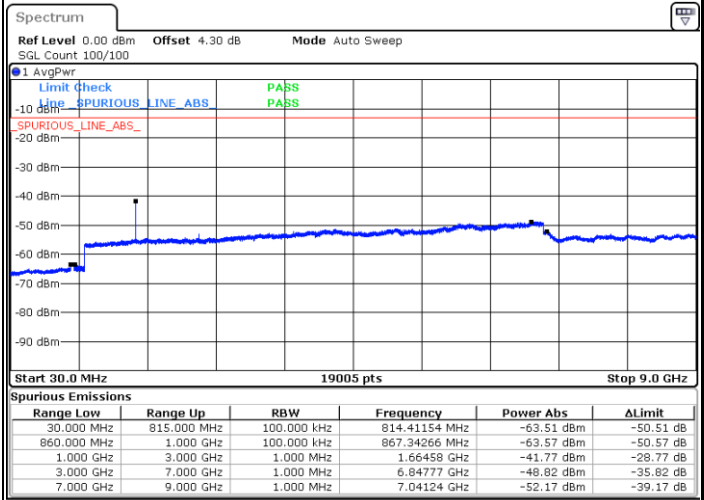

Date: 14 AUG.2017 10:06:22

Lowest Channel / 16QAM

Date: 14.AUG.2017 10:06:48

Middle Channel / QPSK

Date: 14 AUG.2017 10:07:56

Middle Channel / 16QAM

Date: 14.AUG.2017 10:08:27

LTE Band 26 / 5MHz

Highest Channel / QPSK

Date: 14 AUG 2017 10:09:24

Highest Channel / 16QAM

Date: 14 AUG 2017 10:09:51

LTE Band 26 / 10MHz

Lowest Channel / QPSK

Date: 14 AUG 2017 10:10:57

Lowest Channel / 16QAM

Date: 14 AUG 2017 10:11:22

LTE Band 26 / 10MHz

Middle Channel / QPSK

Middle Channel / 16QAM

Date: 14 AUG 2017 10:12:17

Date: 14 AUG 2017 10:12:43

Highest Channel / QPSK

Highest Channel / 16QAM

Date: 14 AUG 2017 10:13:42

Date: 14 AUG 2017 10:14:08

LTE Band 26 / 15MHz

Lowest Channel / QPSK

Lowest Channel / 16QAM

Date: 14.AUG.2017 10:15:15

Date: 14.AUG.2017 10:15:42

Middle Channel / QPSK