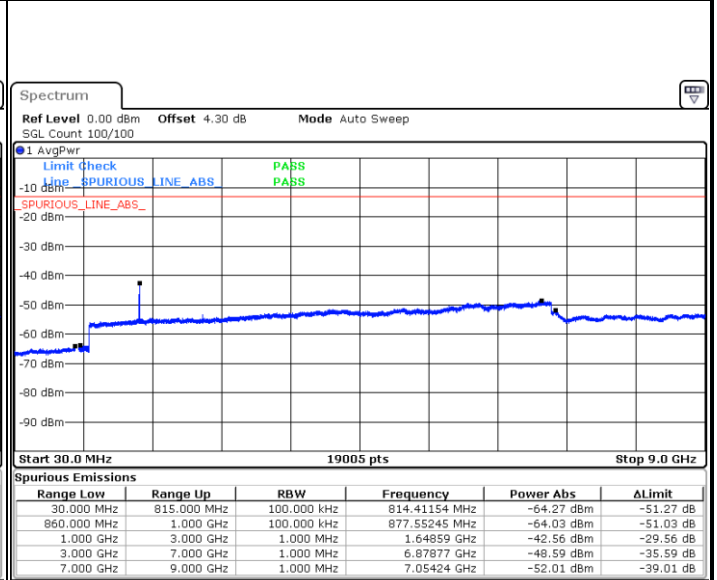

Date: 14.AUG.2017 20:47:26

Highest Channel / 64QAM

Date: 14.AUG.2017 20:57:19

LTE Band 25 / 20MHz

Lowest Channel / 64QAM

Middle Channel / 64QAM

Date: 14.AUG.2017 21:07:58

Date: 14.AUG.2017 21:12:35

Highest Channel / 64QAM

Date: 14.AUG.2017 21:22:28

LTE Band 26 / 1.4MHz

Lowest Channel / QPSK

Date: 14.AUG.2017 09:57:21

Lowest Channel / 16QAM

Date: 14.AUG.2017 09:57:48

Middle Channel / QPSK

Date: 14.AUG.2017 09:58:44

Middle Channel / 16QAM

Date: 14.AUG.2017 09:59:09

LTE Band 26 / 1.4MHz

Highest Channel / QPSK

Date: 14 AUG 2017 10:00:05

Highest Channel / 16QAM

Date: 14 AUG 2017 10:00:36