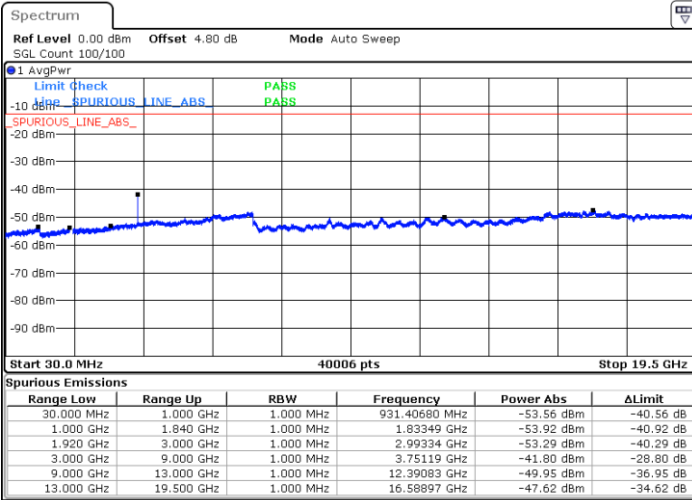

Highest Channel / QPSK

Date: 14 AUG 2017 20:08:49

Highest Channel / 16QAM

Date: 14.AUG.2017 20:07:53

LTE Band 25 / 10MHz

Lowest Channel / QPSK

Date: 14 AUG 2017 20:19:27

Lowest Channel / 16QAM

Date: 14.AUG.2017 20:18:32

LTE Band 25 / 10MHz

Middle Channel / QPSK

Middle Channel / 16QAM

Date: 14 AUG.2017 20:20:23

Date: 14.AUG.2017 20:21:18

Highest Channel / QPSK

Highest Channel / 16QAM