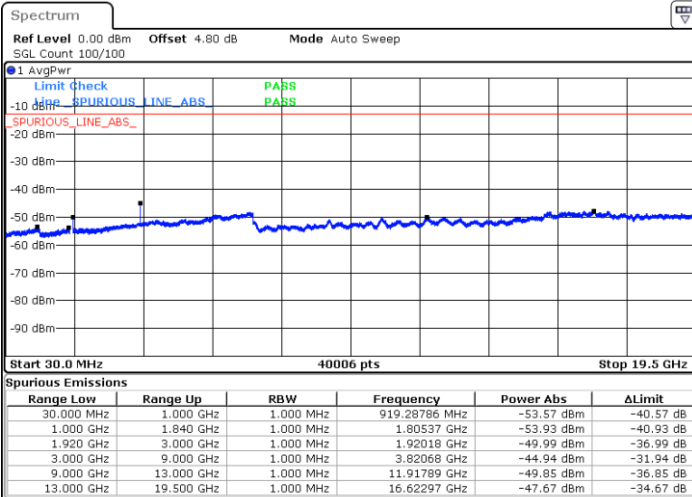

Date: 14.AUG.2017 21:10:44

Date: 14.AUG.2017 21:11:40

Highest Channel / QPSK

Highest Channel / 16QAM

Date: 14.AUG.2017 21:24:18

Date: 14.AUG.2017 21:23:23

LTE Band 25 / 1.4MHz

Lowest Channel / 64QAM

Middle Channel / 64QAM

Date: 14.AUG.2017 18:42:49

Date: 14.AUG.2017 18:52:27

Highest Channel / 64QAM

Date: 14.AUG.2017 19:08:48

**LTE Band 25 / 3MHz**

LTE Band 25 / 5MHz

Lowest Channel / 64QAM

Middle Channel / 64QAM

Date: 14.AUG.2017 19:52:27

Date: 14.AUG.2017 19:57:04

Highest Channel / 64QAM

Date: 14.AUG.2017 20:06:58

**LTE Band 25 / 10MHz**

**Lowest Channel / 64QAM**

Date: 14.AUG.2017 20:17:36