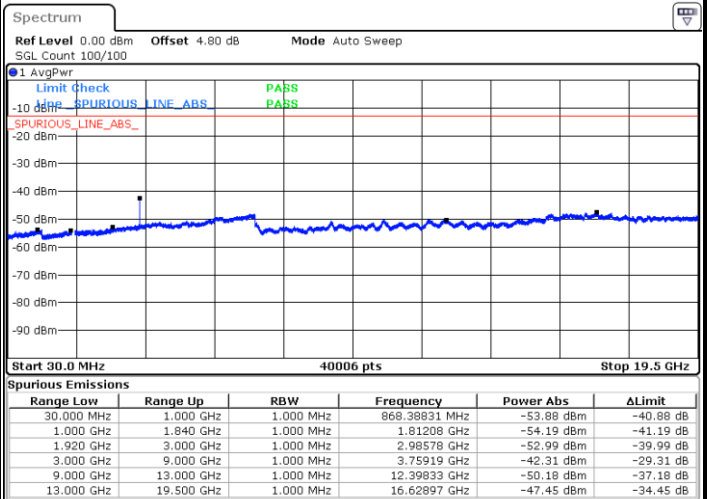

Middle Channel / 64QAM

Date: 11.AUG.2017 21:28:30

LTE Band 25 / 1.4MHz

Lowest Channel / QPSK

Lowest Channel / 16QAM

Date: 14.AUG.2017 18:49:57

Date: 14.AUG.2017 18:47:39

Middle Channel / QPSK

Middle Channel / 16QAM

Date: 14.AUG.2017 18:50:58

Date: 14.AUG.2017 18:51:40

LTE Band 25 / 1.4MHz

Highest Channel / QPSK

Date: 14.AUG.2017 19:06:58

Highest Channel / 16QAM

Date: 14.AUG.2017 19:07:45