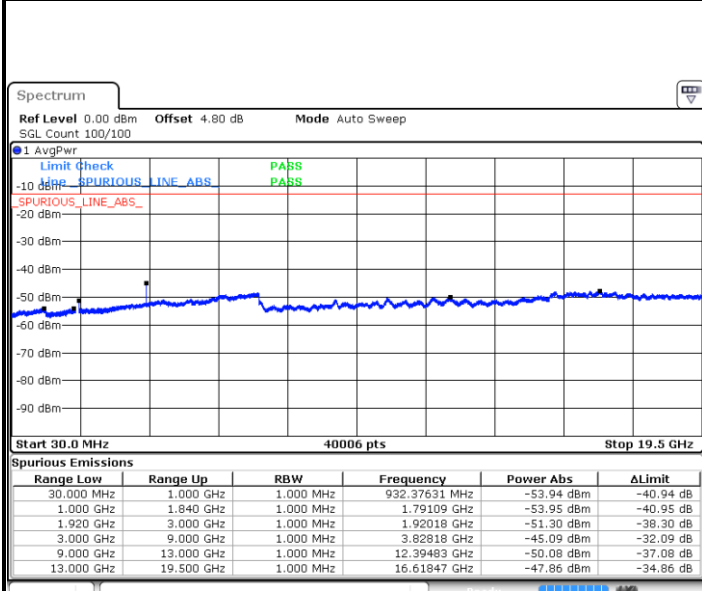

Middle Channel / 64QAM

Date: 11.AUG.2017 21:28:30

LTE Band 25 / 1.4MHz

Lowest Channel / QPSK

Lowest Channel / 16QAM

Date: 14.AUG.2017 18:49:57

Date: 14.AUG.2017 18:47:39

Middle Channel / QPSK

Middle Channel / 16QAM

Date: 14.AUG.2017 18:50:58

Date: 14.AUG.2017 18:51:40

LTE Band 25 / 1.4MHz

Highest Channel / QPSK

Date: 14.AUG.2017 19:06:58

Highest Channel / 16QAM

Date: 14.AUG.2017 19:07:45

LTE Band 25 / 3MHz

Lowest Channel / QPSK

Date: 14.AUG.2017 19:26:02

Lowest Channel / 16QAM

Date: 14.AUG.2017 19:25:06

LTE Band 25 / 3MHz

Middle Channel / QPSK

Middle Channel / 16QAM

Date: 14 AUG 2017 19:26:58

Date: 14.AUG.2017 19:27:53

Highest Channel / QPSK

Highest Channel / 16QAM

Date: 14 AUG 2017 19:31:36

Date: 14.AUG.2017 19:30:40

LTE Band 25 / 5MHz

Lowest Channel / QPSK