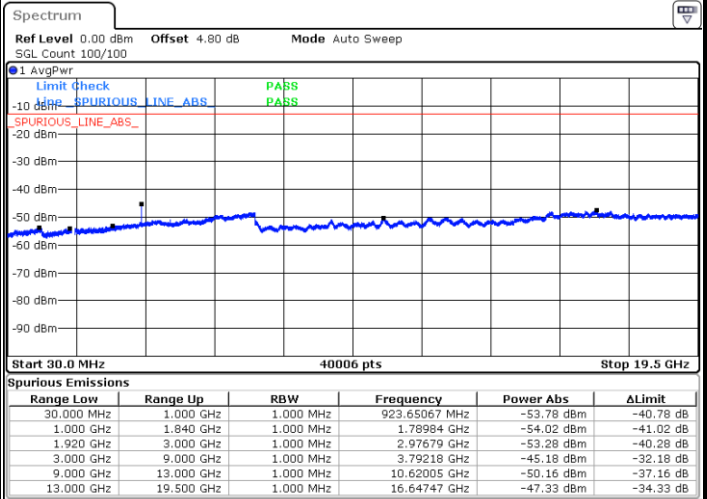

LTE Band 25 / 20MHz

Lowest Channel / QPSK

Date: 14 AUG 2017 21:08:49

Lowest Channel / 16QAM

Date: 14 AUG 2017 21:08:53

LTE Band 25 / 20MHz

Middle Channel / QPSK

Middle Channel / 16QAM

Date: 14.AUG.2017 21:10:44

Date: 14.AUG.2017 21:11:40

Highest Channel / QPSK

Highest Channel / 16QAM

Date: 14.AUG.2017 21:24:18

Date: 14.AUG.2017 21:23:23

LTE Band 25 / 1.4MHz

Lowest Channel / 64QAM