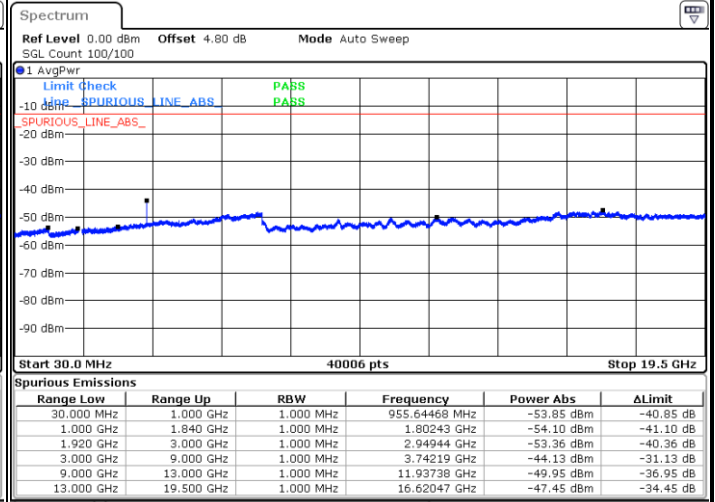

**Middle Channel / 64QAM**

Date: 14.AUG.2017 20:22:14

**Highest Channel / 64QAM**

Date: 14.AUG.2017 20:32:10

LTE Band 25 / 15MHz

Lowest Channel / 64QAM

Middle Channel / 64QAM

Date: 14.AUG.2017 20:42:49

Date: 14.AUG.2017 20:47:26

Highest Channel / 64QAM

Date: 14.AUG.2017 20:57:19

LTE Band 25 / 20MHz

Lowest Channel / 64QAM

Middle Channel / 64QAM

Date: 14.AUG.2017 21:07:58

Date: 14.AUG.2017 21:12:35

Highest Channel / 64QAM

Date: 14.AUG.2017 21:22:28

LTE Band 26 / 1.4MHz

Lowest Channel / QPSK

Date: 14.AUG.2017 09:57:21

Lowest Channel / 16QAM

Date: 14.AUG.2017 09:57:48

Middle Channel / QPSK