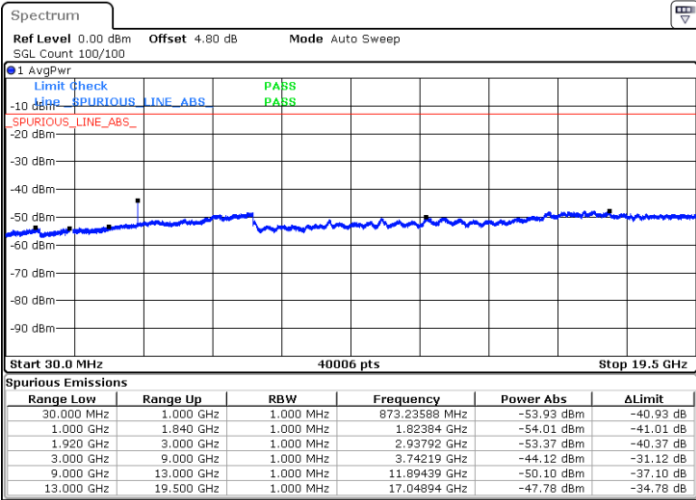

Middle Channel / 16QAM

Date: 14.AUG.2017 20:45:35

Date: 14.AUG.2017 20:46:31

LTE Band 25 / 15MHz

Highest Channel / QPSK

Date: 14 AUG 2017 20:58:10

Highest Channel / 16QAM

Date: 14 AUG 2017 20:58:15

LTE Band 25 / 20MHz

Lowest Channel / QPSK

Date: 14 AUG 2017 21:08:49

Lowest Channel / 16QAM

Date: 14 AUG 2017 21:08:53

LTE Band 25 / 20MHz

Middle Channel / QPSK

Middle Channel / 16QAM

Date: 14.AUG.2017 21:10:44

Date: 14.AUG.2017 21:11:40

Highest Channel / QPSK

Highest Channel / 16QAM

Date: 14.AUG.2017 21:24:18

Date: 14.AUG.2017 21:23:23

LTE Band 25 / 1.4MHz

Lowest Channel / 64QAM