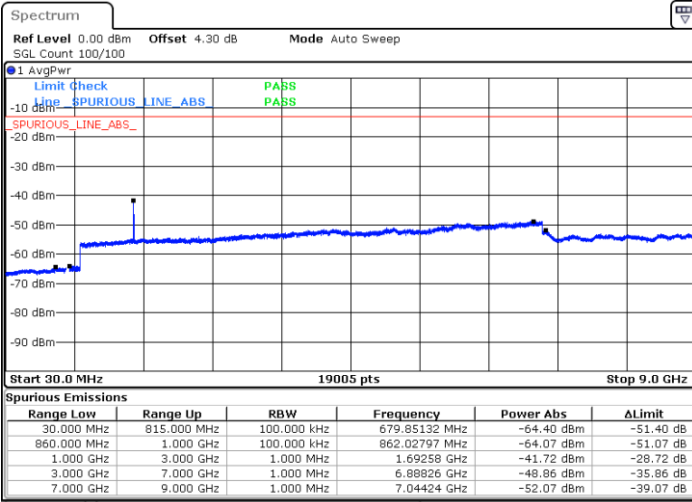

Highest Channel / 64QAM

Date: 14.AUG.2017 21:22:28

LTE Band 26 / 1.4MHz

Lowest Channel / QPSK

Date: 14.AUG.2017 09:57:21

Lowest Channel / 16QAM

Date: 14.AUG.2017 09:57:48

Middle Channel / QPSK

Date: 14.AUG.2017 09:58:44

Middle Channel / 16QAM

Date: 14.AUG.2017 09:59:09

LTE Band 26 / 1.4MHz

Highest Channel / QPSK

Date: 14 AUG 2017 10:00:05

Highest Channel / 16QAM

Date: 14 AUG 2017 10:00:36

LTE Band 26 / 3MHz

Lowest Channel / QPSK

Date: 14 AUG 2017 10:01:40

Lowest Channel / 16QAM

Date: 14 AUG 2017 10:02:06

LTE Band 26 / 3MHz

Middle Channel / QPSK

Middle Channel / 16QAM

Date: 14.AUG.2017 10:03:04

Date: 14.AUG.2017 10:03:30

Highest Channel / QPSK

Highest Channel / 16QAM

Date: 14.AUG.2017 10:04:26

Date: 14.AUG.2017 10:04:53

LTE Band 26 / 5MHz

Lowest Channel / QPSK