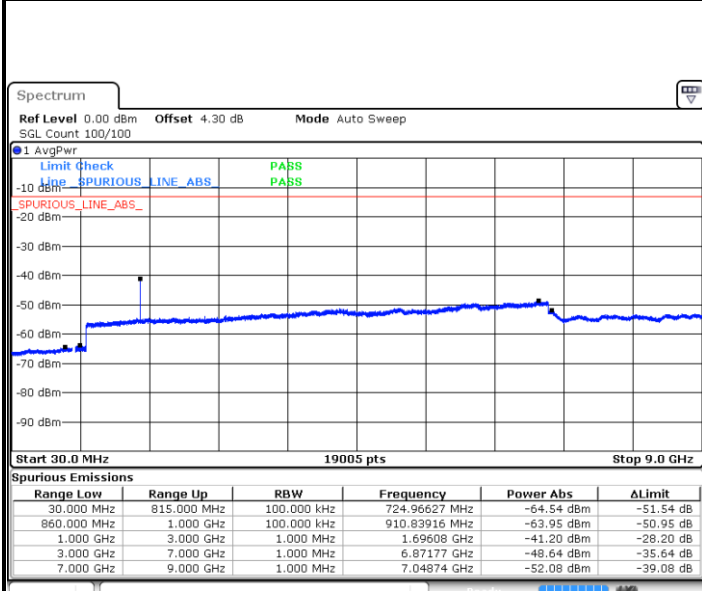

Highest Channel / 64QAM

Date: 14.AUG.2017 21:22:28

LTE Band 26 / 1.4MHz

Lowest Channel / QPSK

Date: 14.AUG.2017 09:57:21

Lowest Channel / 16QAM

Date: 14.AUG.2017 09:57:48

Middle Channel / QPSK

Date: 14.AUG.2017 09:58:44

Middle Channel / 16QAM

Date: 14.AUG.2017 09:59:09

LTE Band 26 / 1.4MHz

Highest Channel / QPSK

Date: 14 AUG 2017 10:00:05

Highest Channel / 16QAM

Date: 14 AUG 2017 10:00:36

LTE Band 26 / 3MHz

Lowest Channel / QPSK

Date: 14 AUG 2017 10:01:40

Lowest Channel / 16QAM

Date: 14 AUG 2017 10:02:06

LTE Band 26 / 3MHz

Middle Channel / QPSK

Middle Channel / 16QAM

Date: 14.AUG.2017 10:03:04

Date: 14.AUG.2017 10:03:30

Highest Channel / QPSK

Highest Channel / 16QAM

Date: 14.AUG.2017 10:04:26

Date: 14.AUG.2017 10:04:53

LTE Band 26 / 5MHz

Lowest Channel / QPSK