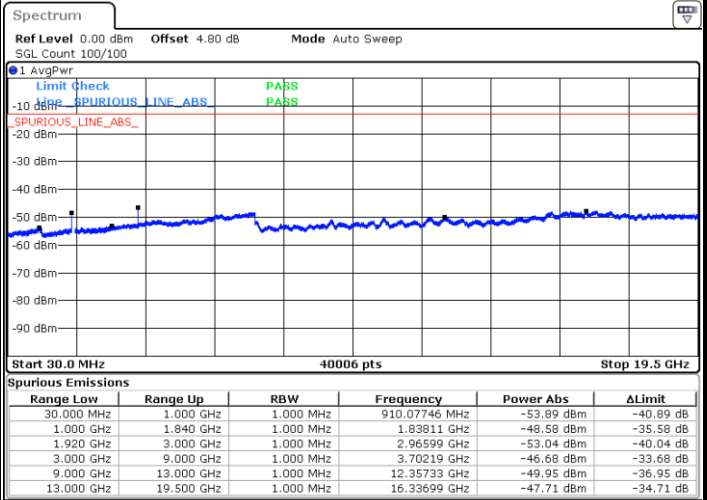

Date: 14.AUG.2017 20:18:32

LTE Band 25 / 10MHz

Middle Channel / QPSK

Middle Channel / 16QAM

Date: 14 AUG.2017 20:20:23

Date: 14.AUG.2017 20:21:18

Highest Channel / QPSK

Highest Channel / 16QAM

Date: 14 AUG.2017 20:34:01

Date: 14.AUG.2017 20:33:06

LTE Band 25 / 15MHz

Lowest Channel / QPSK

Lowest Channel / 16QAM

Date: 14.AUG.2017 20:44:40

Date: 14.AUG.2017 20:43:44

Middle Channel / QPSK

Middle Channel / 16QAM

Date: 14.AUG.2017 20:45:35

Date: 14.AUG.2017 20:46:31

LTE Band 25 / 15MHz

Highest Channel / QPSK

Date: 14 AUG 2017 20:58:10

Highest Channel / 16QAM

Date: 14 AUG 2017 20:58:15