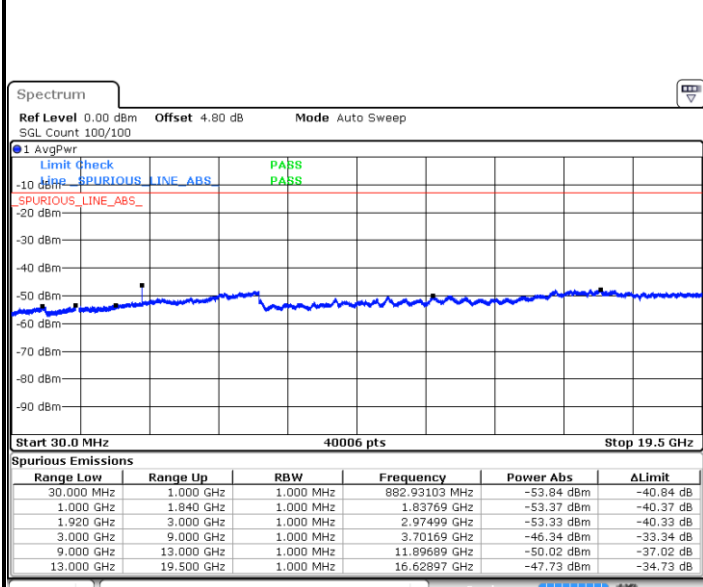

Lowest Channel / 16QAM

Date: 14.AUG.2017 19:54:18

Date: 14.AUG.2017 19:53:23

Middle Channel / QPSK

Middle Channel / 16QAM

Date: 14.AUG.2017 19:55:14

Date: 14.AUG.2017 19:56:09

LTE Band 25 / 5MHz

Highest Channel / QPSK

Date: 14 AUG 2017 20:08:49

Highest Channel / 16QAM

Date: 14.AUG.2017 20:07:53

LTE Band 25 / 10MHz

Lowest Channel / QPSK

Date: 14 AUG 2017 20:19:27

Lowest Channel / 16QAM

Date: 14.AUG.2017 20:18:32

LTE Band 25 / 10MHz

Middle Channel / QPSK

Middle Channel / 16QAM

Date: 14 AUG.2017 20:20:23

Date: 14.AUG.2017 20:21:18

Highest Channel / QPSK

Highest Channel / 16QAM

Date: 14 AUG.2017 20:34:01

Date: 14.AUG.2017 20:33:06

LTE Band 25 / 15MHz

Lowest Channel / QPSK

Lowest Channel / 16QAM

Date: 14.AUG.2017 20:44:40

Date: 14.AUG.2017 20:43:44

Middle Channel / QPSK