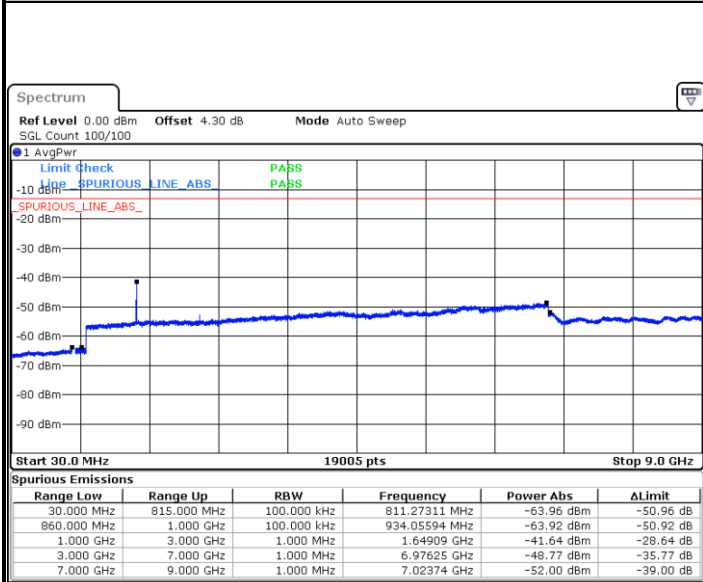

LTE Band 26 / 3MHz

Lowest Channel / QPSK

Date: 14 AUG 2017 10:01:40

Lowest Channel / 16QAM

Date: 14 AUG 2017 10:02:06

LTE Band 26 / 3MHz

Middle Channel / QPSK

Middle Channel / 16QAM

Date: 14.AUG.2017 10:03:04

Date: 14.AUG.2017 10:03:30

Highest Channel / QPSK

Highest Channel / 16QAM

Date: 14.AUG.2017 10:04:26

Date: 14.AUG.2017 10:04:53

LTE Band 26 / 5MHz

Lowest Channel / QPSK

Date: 14 AUG.2017 10:06:22

Lowest Channel / 16QAM

Date: 14.AUG.2017 10:06:48

Middle Channel / QPSK

Date: 14 AUG.2017 10:07:56

Middle Channel / 16QAM

Date: 14.AUG.2017 10:08:27

LTE Band 26 / 5MHz

Highest Channel / QPSK

Date: 14 AUG 2017 10:09:24

Highest Channel / 16QAM

Date: 14 AUG 2017 10:09:51

LTE Band 26 / 10MHz

Lowest Channel / QPSK

Date: 14 AUG 2017 10:10:57

Lowest Channel / 16QAM