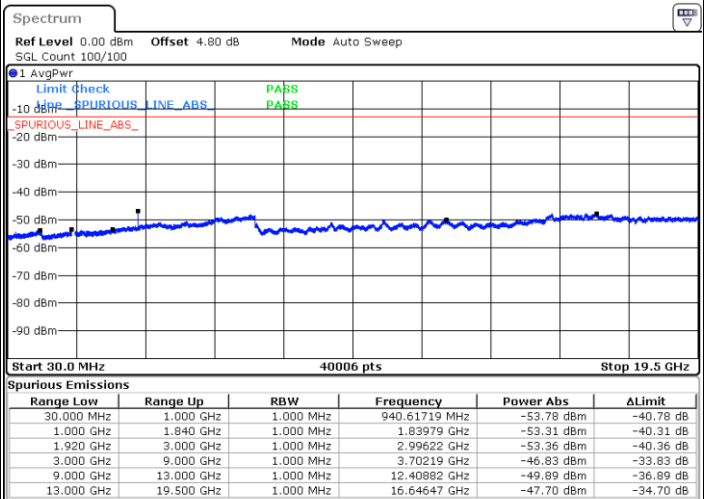

Date: 14 AUG.2017 20:34:01

Date: 14.AUG.2017 20:33:06

LTE Band 25 / 15MHz

Lowest Channel / QPSK

Lowest Channel / 16QAM

Date: 14.AUG.2017 20:44:40

Date: 14.AUG.2017 20:43:44

Middle Channel / QPSK

Middle Channel / 16QAM

Date: 14.AUG.2017 20:45:35

Date: 14.AUG.2017 20:46:31

LTE Band 25 / 15MHz

Highest Channel / QPSK

Date: 14 AUG 2017 20:58:10

Highest Channel / 16QAM

Date: 14 AUG 2017 20:58:15

LTE Band 25 / 20MHz

Lowest Channel / QPSK

Date: 14 AUG 2017 21:08:49

Lowest Channel / 16QAM

Date: 14 AUG 2017 21:08:53

LTE Band 25 / 20MHz

Middle Channel / QPSK

Middle Channel / 16QAM