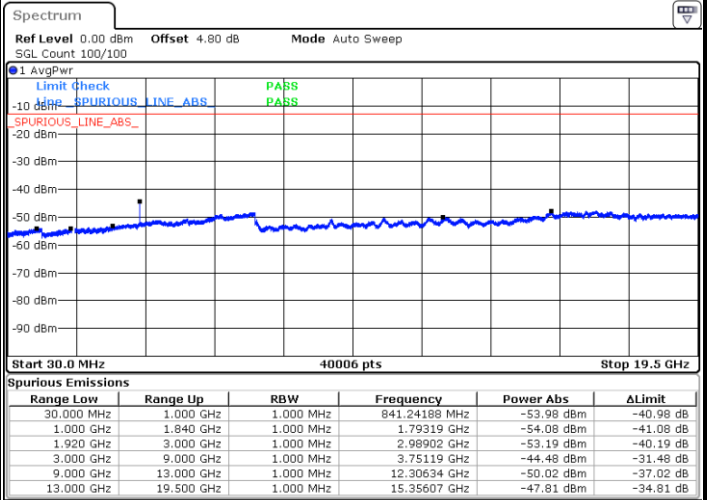

Highest Channel / QPSK

Date: 14 AUG 2017 20:08:49

Highest Channel / 16QAM

Date: 14.AUG.2017 20:07:53

LTE Band 25 / 10MHz

Lowest Channel / QPSK

Date: 14 AUG 2017 20:19:27

Lowest Channel / 16QAM

Date: 14.AUG.2017 20:18:32

LTE Band 25 / 10MHz

Middle Channel / QPSK

Middle Channel / 16QAM

Date: 14 AUG.2017 20:20:23

Date: 14.AUG.2017 20:21:18

Highest Channel / QPSK

Highest Channel / 16QAM