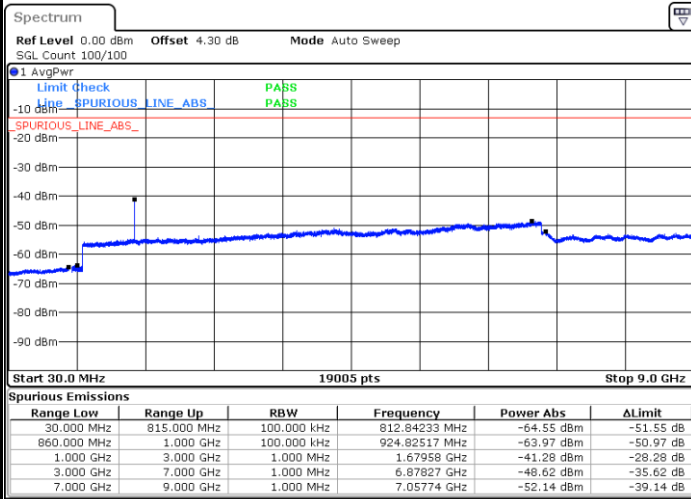

Highest Channel / QPSK

Date: 14 AUG 2017 10:09:24

Highest Channel / 16QAM

Date: 14 AUG 2017 10:09:51

LTE Band 26 / 10MHz

Lowest Channel / QPSK

Date: 14 AUG 2017 10:10:57

Lowest Channel / 16QAM

Date: 14 AUG 2017 10:11:22

LTE Band 26 / 10MHz

Middle Channel / QPSK

Middle Channel / 16QAM

Date: 14 AUG 2017 10:12:17

Date: 14 AUG 2017 10:12:43

Highest Channel / QPSK

Highest Channel / 16QAM

Date: 14 AUG 2017 10:13:42

Date: 14 AUG 2017 10:14:08

LTE Band 26 / 15MHz

Lowest Channel / QPSK

Lowest Channel / 16QAM

Date: 14.AUG.2017 10:15:15

Date: 14.AUG.2017 10:15:42

Middle Channel / QPSK