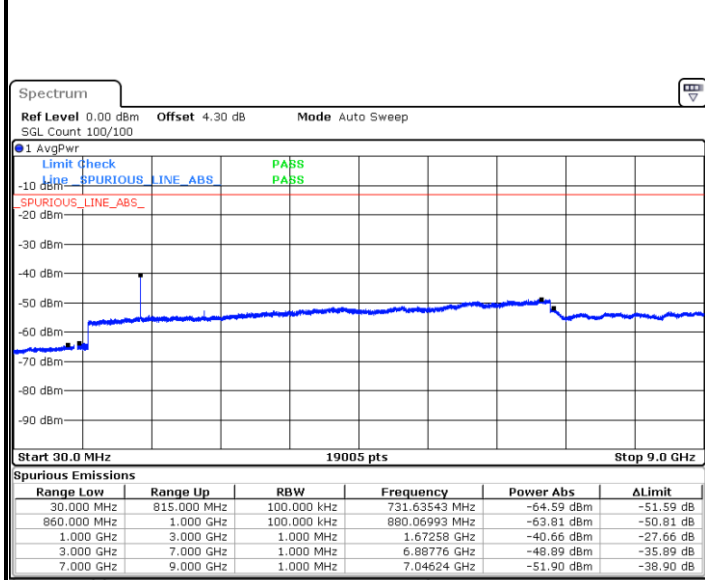

Date: 14.AUG.2017 20:47:26

Highest Channel / 64QAM

Date: 14.AUG.2017 20:57:19

LTE Band 25 / 20MHz

Lowest Channel / 64QAM

Middle Channel / 64QAM

Date: 14.AUG.2017 21:07:58

Date: 14.AUG.2017 21:12:35

Highest Channel / 64QAM

Date: 14.AUG.2017 21:22:28

LTE Band 26 / 1.4MHz

Lowest Channel / QPSK

Date: 14.AUG.2017 09:57:21

Lowest Channel / 16QAM

Date: 14.AUG.2017 09:57:48

Middle Channel / QPSK

Date: 14.AUG.2017 09:58:44

Middle Channel / 16QAM

Date: 14.AUG.2017 09:59:09

LTE Band 26 / 1.4MHz

Highest Channel / QPSK

Date: 14 AUG 2017 10:00:05

Highest Channel / 16QAM

Date: 14 AUG 2017 10:00:36