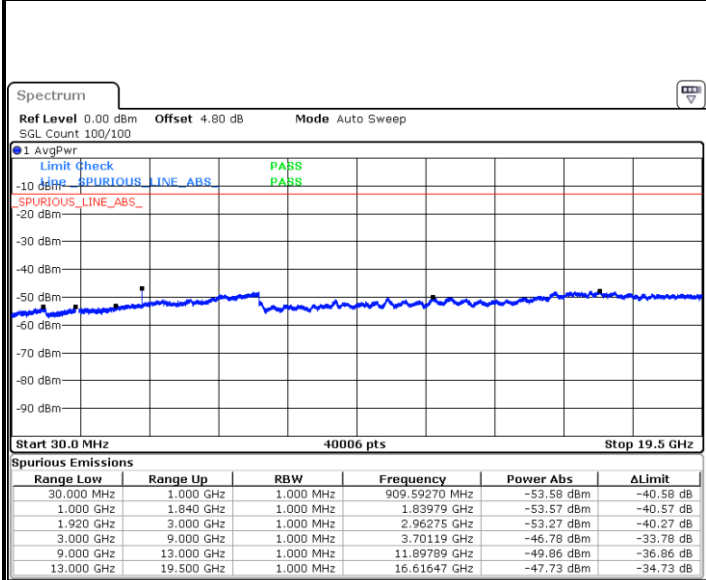

Middle Channel / 64QAM

Date: 14.AUG.2017 18:42:49

Date: 14.AUG.2017 18:52:27

Highest Channel / 64QAM

Date: 14.AUG.2017 19:08:48

**LTE Band 25 / 3MHz**

LTE Band 25 / 5MHz

Lowest Channel / 64QAM

Middle Channel / 64QAM

Date: 14.AUG.2017 19:52:27

Date: 14.AUG.2017 19:57:04

Highest Channel / 64QAM

Date: 14.AUG.2017 20:06:58

**LTE Band 25 / 10MHz**

**Lowest Channel / 64QAM**

Date: 14.AUG.2017 20:17:36

**Middle Channel / 64QAM**

Date: 14.AUG.2017 20:22:14

**Highest Channel / 64QAM**

Date: 14.AUG.2017 20:32:10

LTE Band 25 / 15MHz

Lowest Channel / 64QAM

Middle Channel / 64QAM

Date: 14.AUG.2017 20:42:49