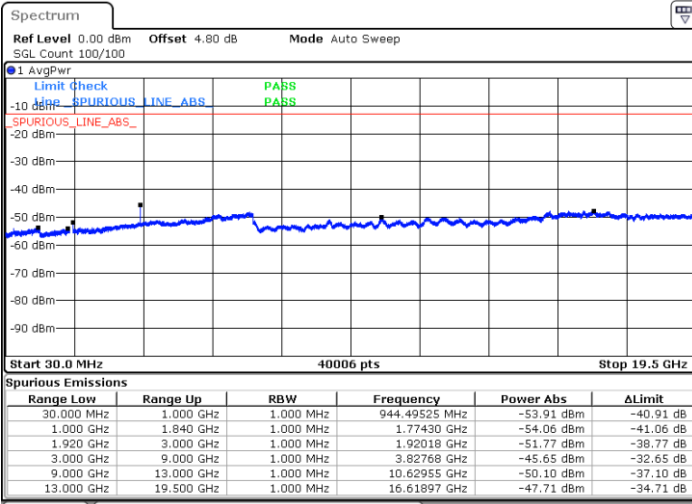

LTE Band 25 / 20MHz

Lowest Channel / QPSK

Date: 14 AUG 2017 21:08:49

Lowest Channel / 16QAM

Date: 14 AUG 2017 21:08:53

LTE Band 25 / 20MHz

Middle Channel / QPSK

Middle Channel / 16QAM

Date: 14.AUG.2017 21:10:44

Date: 14.AUG.2017 21:11:40

Highest Channel / QPSK

Highest Channel / 16QAM

Date: 14.AUG.2017 21:24:18

Date: 14.AUG.2017 21:23:23

LTE Band 25 / 1.4MHz

Lowest Channel / 64QAM

Middle Channel / 64QAM

Date: 14.AUG.2017 18:42:49

Date: 14.AUG.2017 18:52:27

Highest Channel / 64QAM

Date: 14.AUG.2017 19:08:48

**LTE Band 25 / 3MHz**

LTE Band 25 / 5MHz

Lowest Channel / 64QAM