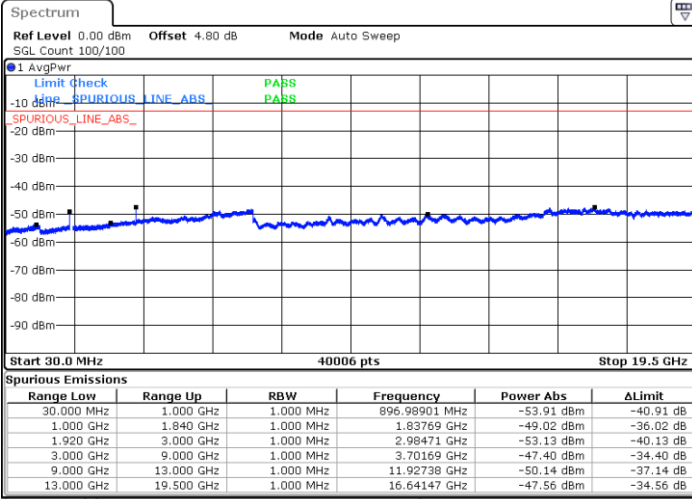

Middle Channel / 64QAM

Date: 14.AUG.2017 19:52:27

Date: 14.AUG.2017 19:57:04

Highest Channel / 64QAM

Date: 14.AUG.2017 20:06:58

**LTE Band 25 / 10MHz**

**Lowest Channel / 64QAM**

Date: 14.AUG.2017 20:17:36

**Middle Channel / 64QAM**

Date: 14.AUG.2017 20:22:14

**Highest Channel / 64QAM**

Date: 14.AUG.2017 20:32:10

LTE Band 25 / 15MHz

Lowest Channel / 64QAM

Middle Channel / 64QAM

Date: 14.AUG.2017 20:42:49

Date: 14.AUG.2017 20:47:26

Highest Channel / 64QAM

Date: 14.AUG.2017 20:57:19

LTE Band 25 / 20MHz

Lowest Channel / 64QAM

Middle Channel / 64QAM

Date: 14.AUG.2017 21:07:58

Date: 14.AUG.2017 21:12:35

Highest Channel / 64QAM

Date: 14.AUG.2017 21:22:28

LTE Band 26 / 1.4MHz

Lowest Channel / QPSK

Date: 14.AUG.2017 09:57:21

Lowest Channel / 16QAM

Date: 14.AUG.2017 09:57:48

Middle Channel / QPSK