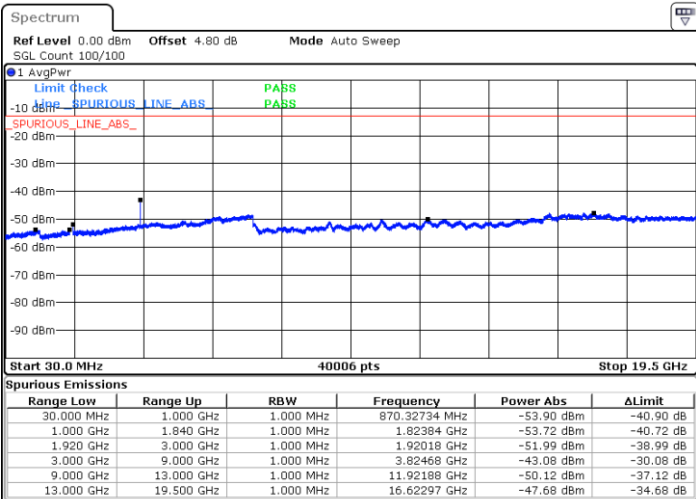

LTE Band 25 / 3MHz

Lowest Channel / QPSK

Date: 14.AUG.2017 19:26:02

Lowest Channel / 16QAM

Date: 14.AUG.2017 19:25:06

LTE Band 25 / 3MHz

Middle Channel / QPSK

Middle Channel / 16QAM

Date: 14 AUG 2017 19:26:58

Date: 14.AUG.2017 19:27:53

Highest Channel / QPSK

Highest Channel / 16QAM

Date: 14 AUG 2017 19:31:36

Date: 14.AUG.2017 19:30:40

LTE Band 25 / 5MHz

Lowest Channel / QPSK