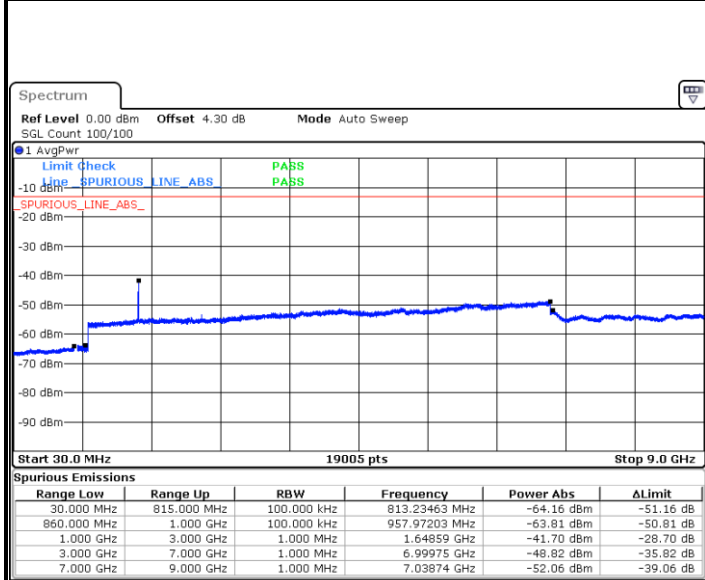

Date: 14.AUG.2017 20:47:26

Highest Channel / 64QAM

Date: 14.AUG.2017 20:57:19

LTE Band 25 / 20MHz

Lowest Channel / 64QAM

Middle Channel / 64QAM

Date: 14.AUG.2017 21:07:58

Date: 14.AUG.2017 21:12:35

Highest Channel / 64QAM

Date: 14.AUG.2017 21:22:28

LTE Band 26 / 1.4MHz

Lowest Channel / QPSK

Date: 14.AUG.2017 09:57:21

Lowest Channel / 16QAM

Date: 14.AUG.2017 09:57:48

Middle Channel / QPSK

Date: 14.AUG.2017 09:58:44

Middle Channel / 16QAM

Date: 14.AUG.2017 09:59:09

LTE Band 26 / 1.4MHz

Highest Channel / QPSK

Date: 14 AUG 2017 10:00:05

Highest Channel / 16QAM

Date: 14 AUG 2017 10:00:36