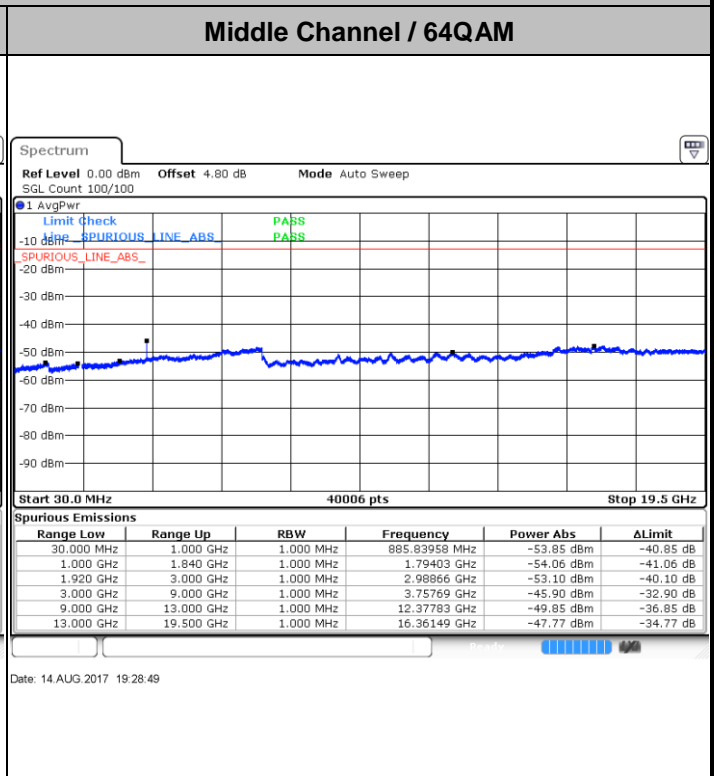

Date: 14.AUG.2017 21:10:44

Date: 14.AUG.2017 21:11:40

Highest Channel / QPSK

Highest Channel / 16QAM

Date: 14.AUG.2017 21:24:18

Date: 14.AUG.2017 21:23:23

LTE Band 25 / 1.4MHz

Lowest Channel / 64QAM

Middle Channel / 64QAM

Date: 14.AUG.2017 18:42:49

Date: 14.AUG.2017 18:52:27

Highest Channel / 64QAM

Date: 14.AUG.2017 19:08:48

**LTE Band 25 / 3MHz**

LTE Band 25 / 5MHz

Lowest Channel / 64QAM

Middle Channel / 64QAM

Date: 14.AUG.2017 19:52:27

Date: 14.AUG.2017 19:57:04

Highest Channel / 64QAM

Date: 14.AUG.2017 20:06:58

**LTE Band 25 / 10MHz**

**Lowest Channel / 64QAM**

Date: 14.AUG.2017 20:17:36

**Middle Channel / 64QAM**

Date: 14.AUG.2017 20:22:14

**Highest Channel / 64QAM**

Date: 14.AUG.2017 20:32:10

LTE Band 25 / 15MHz

Lowest Channel / 64QAM

Middle Channel / 64QAM

Date: 14.AUG.2017 20:42:49