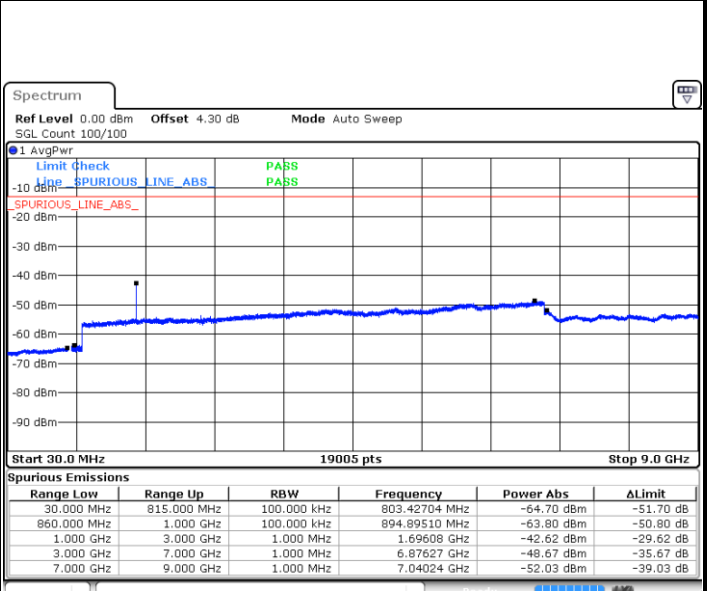

Highest Channel / 64QAM

Date: 14.AUG.2017 21:22:28

LTE Band 26 / 1.4MHz

Lowest Channel / QPSK

Date: 14.AUG.2017 09:57:21

Lowest Channel / 16QAM

Date: 14.AUG.2017 09:57:48

Middle Channel / QPSK

Date: 14.AUG.2017 09:58:44

Middle Channel / 16QAM

Date: 14.AUG.2017 09:59:09

LTE Band 26 / 1.4MHz

Highest Channel / QPSK

Date: 14 AUG 2017 10:00:05

Highest Channel / 16QAM

Date: 14 AUG 2017 10:00:36

LTE Band 26 / 3MHz

Lowest Channel / QPSK

Date: 14 AUG 2017 10:01:40

Lowest Channel / 16QAM

Date: 14 AUG 2017 10:02:06

LTE Band 26 / 3MHz

Middle Channel / QPSK

Middle Channel / 16QAM

Date: 14.AUG.2017 10:03:04

Date: 14.AUG.2017 10:03:30

Highest Channel / QPSK

Highest Channel / 16QAM

Date: 14.AUG.2017 10:04:26

Date: 14.AUG.2017 10:04:53

LTE Band 26 / 5MHz

Lowest Channel / QPSK