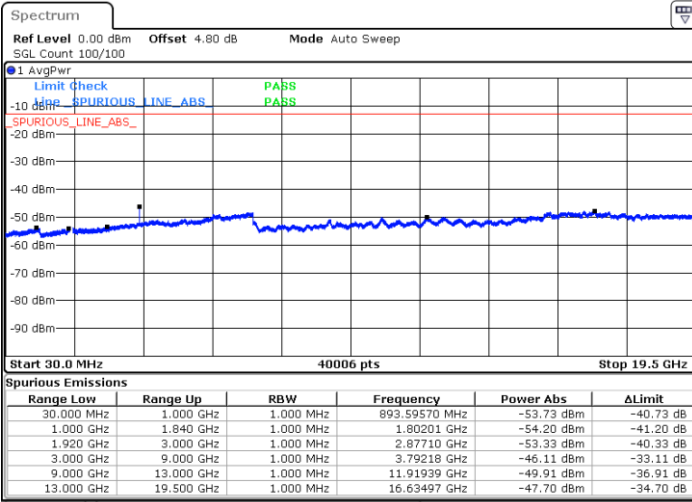

**Middle Channel / 64QAM**

Date: 14.AUG.2017 20:22:14

**Highest Channel / 64QAM**

Date: 14.AUG.2017 20:32:10

LTE Band 25 / 15MHz

Lowest Channel / 64QAM

Middle Channel / 64QAM

Date: 14.AUG.2017 20:42:49

Date: 14.AUG.2017 20:47:26

Highest Channel / 64QAM

Date: 14.AUG.2017 20:57:19

LTE Band 25 / 20MHz

Lowest Channel / 64QAM

Middle Channel / 64QAM

Date: 14.AUG.2017 21:07:58

Date: 14.AUG.2017 21:12:35

Highest Channel / 64QAM

Date: 14.AUG.2017 21:22:28

LTE Band 26 / 1.4MHz

Lowest Channel / QPSK

Date: 14.AUG.2017 09:57:21

Lowest Channel / 16QAM

Date: 14.AUG.2017 09:57:48

Middle Channel / QPSK