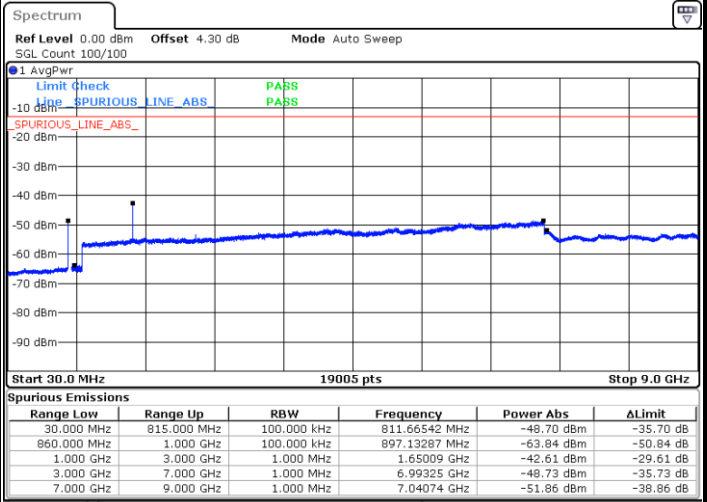

Highest Channel / QPSK

Date: 14 AUG 2017 10:09:24

Highest Channel / 16QAM

Date: 14 AUG 2017 10:09:51

LTE Band 26 / 10MHz

Lowest Channel / QPSK

Date: 14 AUG 2017 10:10:57

Lowest Channel / 16QAM

Date: 14 AUG 2017 10:11:22

LTE Band 26 / 10MHz

Middle Channel / QPSK

Middle Channel / 16QAM

Date: 14 AUG 2017 10:12:17

Date: 14 AUG 2017 10:12:43

Highest Channel / QPSK

Highest Channel / 16QAM

Date: 14 AUG 2017 10:13:42

Date: 14 AUG 2017 10:14:08

LTE Band 26 / 15MHz

Lowest Channel / QPSK

Lowest Channel / 16QAM

Date: 14.AUG.2017 10:15:15

Date: 14.AUG.2017 10:15:42

Middle Channel / QPSK

Middle Channel / 16QAM

Date: 14.AUG.2017 10:16:38

Date: 14.AUG.2017 10:17:05

LTE Band 26 / 15MHz

Highest Channel / QPSK

Date: 14 AUG 2017 10:18:10

Highest Channel / 16QAM

Date: 14 AUG 2017 10:18:35