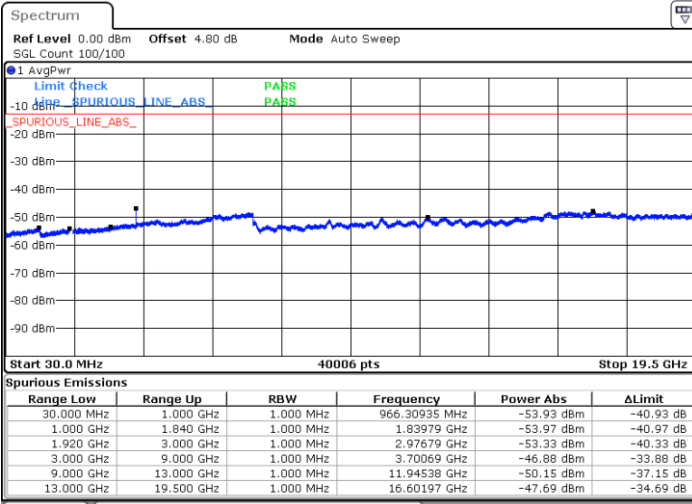

LTE Band 25 / 20MHz

Lowest Channel / QPSK

Date: 14 AUG 2017 21:08:49

Lowest Channel / 16QAM

Date: 14 AUG 2017 21:08:53

LTE Band 25 / 20MHz

Middle Channel / QPSK

Middle Channel / 16QAM

Date: 14.AUG.2017 21:10:44

Date: 14.AUG.2017 21:11:40

Highest Channel / QPSK

Highest Channel / 16QAM

Date: 14.AUG.2017 21:24:18

Date: 14.AUG.2017 21:23:23

LTE Band 25 / 1.4MHz

Lowest Channel / 64QAM

Middle Channel / 64QAM

Date: 14.AUG.2017 18:42:49

Date: 14.AUG.2017 18:52:27

Highest Channel / 64QAM

Date: 14.AUG.2017 19:08:48

**LTE Band 25 / 3MHz**

LTE Band 25 / 5MHz

Lowest Channel / 64QAM