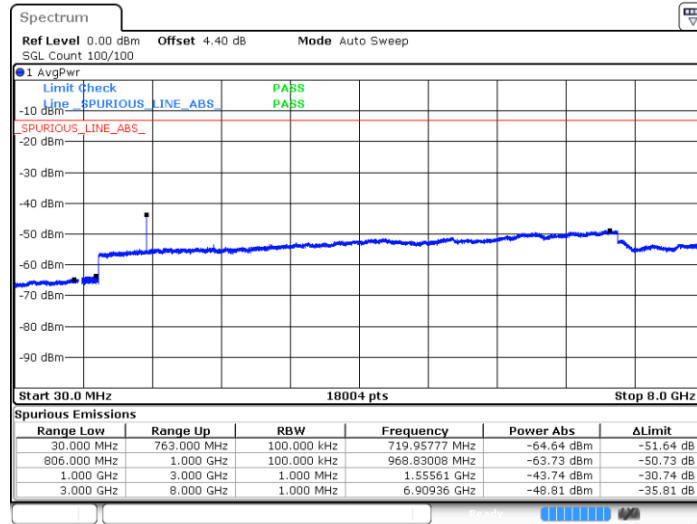

LTE Band 13 / 5MHz

Lowest Channel / 64QAM

Middle Channel / 64QAM

Date: 11.AUG.2017 21:18:28

Date: 11.AUG.2017 21:19:22

Highest Channel / 64QAM

Date: 11.AUG.2017 21:20:01

LTE Band 13 / 10MHz

Middle Channel / 64QAM

Date: 11.AUG.2017 21:28:30

LTE Band 25 / 1.4MHz

Lowest Channel / QPSK

Lowest Channel / 16QAM

Date: 14.AUG.2017 18:49:57

Date: 14.AUG.2017 18:47:39

Middle Channel / QPSK