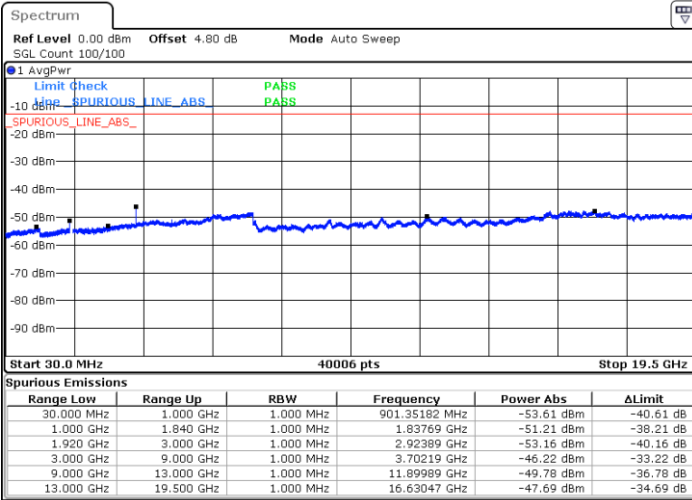

Date: 14.AUG.2017 20:18:32

LTE Band 25 / 10MHz

Middle Channel / QPSK

Middle Channel / 16QAM

Date: 14 AUG.2017 20:20:23

Date: 14.AUG.2017 20:21:18

Highest Channel / QPSK

Highest Channel / 16QAM

Date: 14 AUG.2017 20:34:01

Date: 14.AUG.2017 20:33:06

LTE Band 25 / 15MHz

Lowest Channel / QPSK

Lowest Channel / 16QAM

Date: 14.AUG.2017 20:44:40

Date: 14.AUG.2017 20:43:44

Middle Channel / QPSK

Middle Channel / 16QAM

Date: 14.AUG.2017 20:45:35

Date: 14.AUG.2017 20:46:31

LTE Band 25 / 15MHz

Highest Channel / QPSK

Date: 14 AUG 2017 20:58:10

Highest Channel / 16QAM

Date: 14 AUG 2017 20:58:15