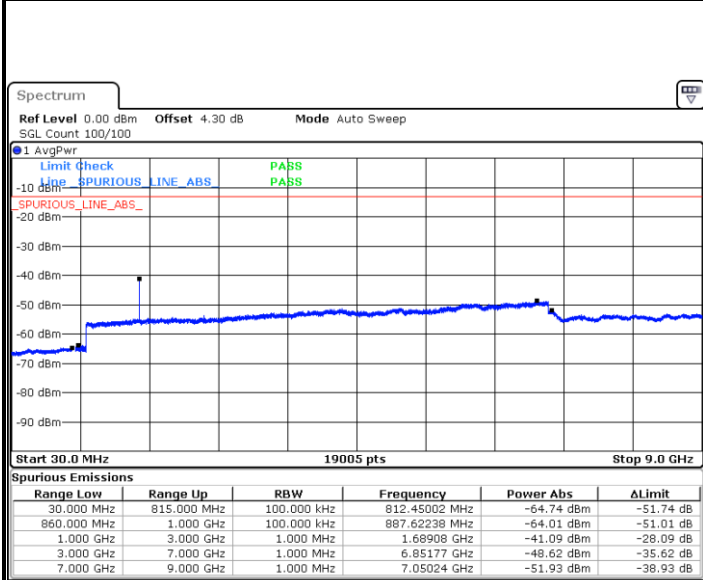

Date: 14.AUG.2017 10:03:04

Date: 14.AUG.2017 10:03:30

Highest Channel / QPSK

Highest Channel / 16QAM

Date: 14.AUG.2017 10:04:26

Date: 14.AUG.2017 10:04:53

LTE Band 26 / 5MHz

Lowest Channel / QPSK

Date: 14 AUG.2017 10:06:22

Lowest Channel / 16QAM

Date: 14.AUG.2017 10:06:48

Middle Channel / QPSK

Date: 14 AUG.2017 10:07:56

Middle Channel / 16QAM

Date: 14.AUG.2017 10:08:27

LTE Band 26 / 5MHz

Highest Channel / QPSK

Date: 14 AUG 2017 10:09:24

Highest Channel / 16QAM

Date: 14 AUG 2017 10:09:51

LTE Band 26 / 10MHz

Lowest Channel / QPSK

Date: 14 AUG 2017 10:10:57

Lowest Channel / 16QAM

Date: 14 AUG 2017 10:11:22

LTE Band 26 / 10MHz

Middle Channel / QPSK

Middle Channel / 16QAM

Date: 14 AUG 2017 10:12:17

Date: 14 AUG 2017 10:12:43

Highest Channel / QPSK

Highest Channel / 16QAM