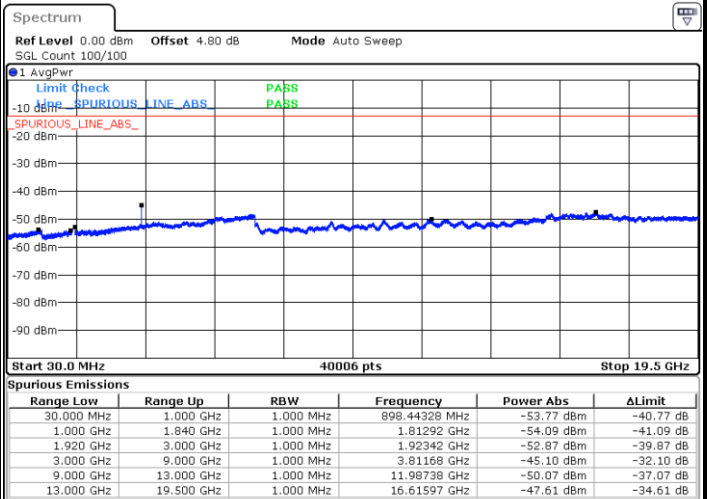

Highest Channel / QPSK

Date: 14 AUG 2017 20:08:49

Highest Channel / 16QAM

Date: 14.AUG.2017 20:07:53

LTE Band 25 / 10MHz

Lowest Channel / QPSK

Date: 14 AUG 2017 20:19:27

Lowest Channel / 16QAM

Date: 14.AUG.2017 20:18:32

LTE Band 25 / 10MHz

Middle Channel / QPSK

Middle Channel / 16QAM

Date: 14 AUG.2017 20:20:23

Date: 14.AUG.2017 20:21:18

Highest Channel / QPSK

Highest Channel / 16QAM

Date: 14 AUG.2017 20:34:01

Date: 14.AUG.2017 20:33:06

LTE Band 25 / 15MHz

Lowest Channel / QPSK

Lowest Channel / 16QAM

Date: 14.AUG.2017 20:44:40

Date: 14.AUG.2017 20:43:44

Middle Channel / QPSK