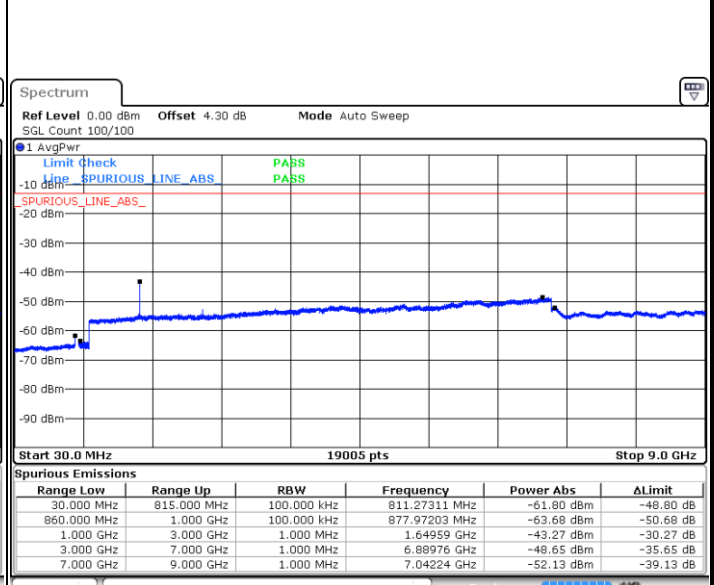

Date: 14.AUG.2017 10:03:04

Date: 14.AUG.2017 10:03:30

Highest Channel / QPSK

Highest Channel / 16QAM

Date: 14.AUG.2017 10:04:26

Date: 14.AUG.2017 10:04:53

LTE Band 26 / 5MHz

Lowest Channel / QPSK

Date: 14 AUG.2017 10:06:22

Lowest Channel / 16QAM

Date: 14.AUG.2017 10:06:48

Middle Channel / QPSK

Date: 14 AUG.2017 10:07:56

Middle Channel / 16QAM

Date: 14.AUG.2017 10:08:27

LTE Band 26 / 5MHz

Highest Channel / QPSK

Date: 14 AUG 2017 10:09:24

Highest Channel / 16QAM

Date: 14 AUG 2017 10:09:51

LTE Band 26 / 10MHz

Lowest Channel / QPSK

Date: 14 AUG 2017 10:10:57

Lowest Channel / 16QAM

Date: 14 AUG 2017 10:11:22

LTE Band 26 / 10MHz

Middle Channel / QPSK

Middle Channel / 16QAM

Date: 14 AUG 2017 10:12:17

Date: 14 AUG 2017 10:12:43

Highest Channel / QPSK

Highest Channel / 16QAM