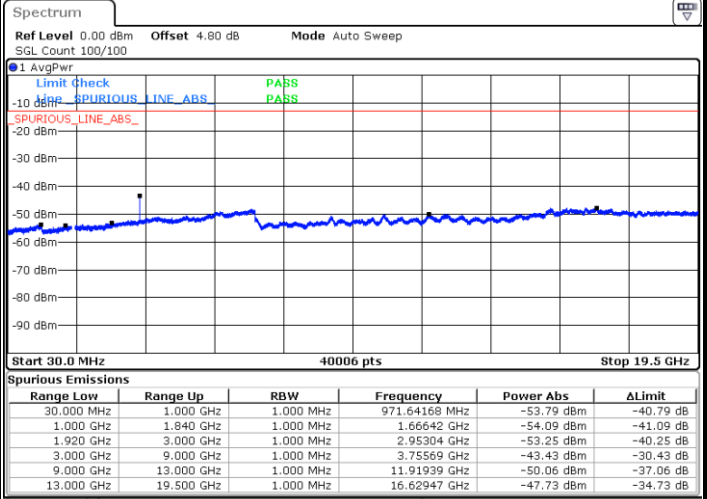

Date: 14.AUG.2017 21:10:44

Date: 14.AUG.2017 21:11:40

Highest Channel / QPSK

Highest Channel / 16QAM

Date: 14.AUG.2017 21:24:18

Date: 14.AUG.2017 21:23:23

LTE Band 25 / 1.4MHz

Lowest Channel / 64QAM

Middle Channel / 64QAM

Date: 14.AUG.2017 18:42:49

Date: 14.AUG.2017 18:52:27

Highest Channel / 64QAM

Date: 14.AUG.2017 19:08:48

**LTE Band 25 / 3MHz**

LTE Band 25 / 5MHz

Lowest Channel / 64QAM

Middle Channel / 64QAM

Date: 14.AUG.2017 19:52:27

Date: 14.AUG.2017 19:57:04

Highest Channel / 64QAM

Date: 14.AUG.2017 20:06:58

**LTE Band 25 / 10MHz**

**Lowest Channel / 64QAM**

Date: 14.AUG.2017 20:17:36