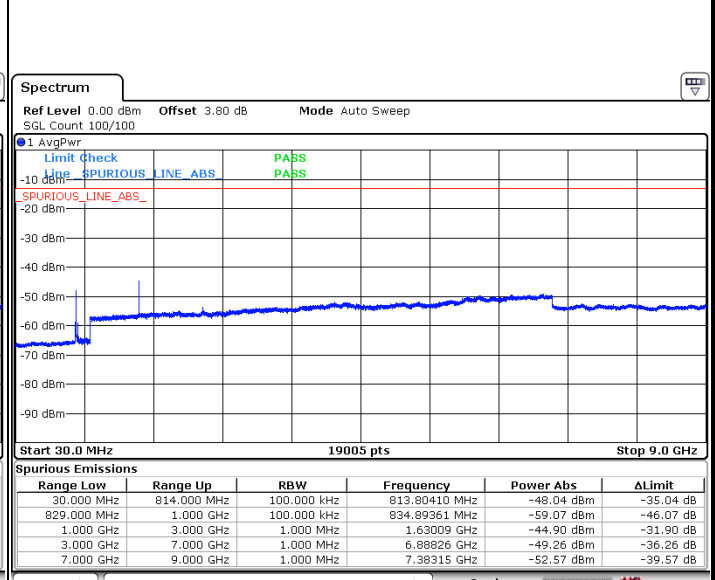

Date: 14 AUG 2017 10:11:22

LTE Band 26 / 10MHz

Middle Channel / QPSK

Middle Channel / 16QAM

Date: 14 AUG 2017 10:12:17

Date: 14 AUG 2017 10:12:43

Highest Channel / QPSK

Highest Channel / 16QAM

Date: 14 AUG 2017 10:13:42

Date: 14 AUG 2017 10:14:08

LTE Band 26 / 15MHz

Lowest Channel / QPSK

Lowest Channel / 16QAM

Date: 14.AUG.2017 10:15:15

Date: 14.AUG.2017 10:15:42

Middle Channel / QPSK

Middle Channel / 16QAM

Date: 14.AUG.2017 10:16:38

Date: 14.AUG.2017 10:17:05

LTE Band 26 / 15MHz

Highest Channel / QPSK

Date: 14 AUG 2017 10:18:10

Highest Channel / 16QAM

Date: 14 AUG 2017 10:18:35

LTE Band 26 / 15MHz

CH26765 / QPSK

Date: 29 AUG 2017 16:00:02

CH26765 / 16QAM

Date: 29 AUG 2017 16:00:02