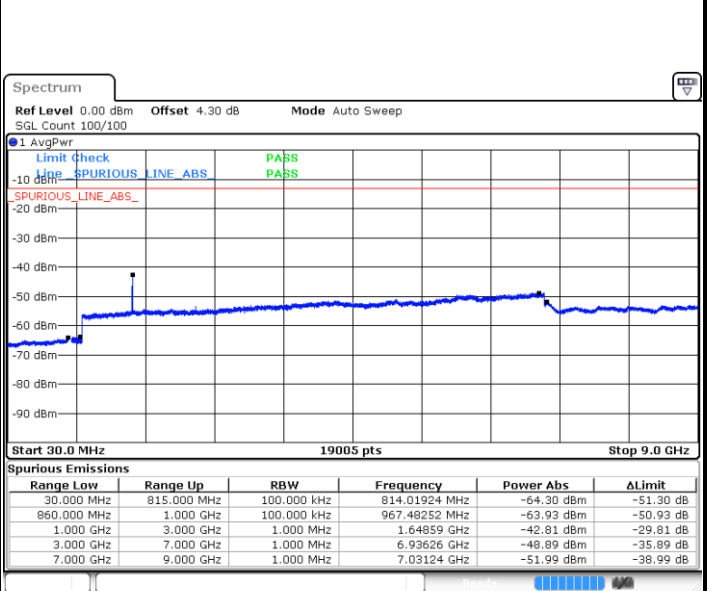

Highest Channel / 64QAM

Date: 14.AUG.2017 21:22:28

LTE Band 26 / 1.4MHz

Lowest Channel / QPSK

Date: 14.AUG.2017 09:57:21

Lowest Channel / 16QAM

Date: 14.AUG.2017 09:57:48

Middle Channel / QPSK

Date: 14.AUG.2017 09:58:44

Middle Channel / 16QAM

Date: 14.AUG.2017 09:59:09

LTE Band 26 / 1.4MHz

Highest Channel / QPSK

Date: 14 AUG 2017 10:00:05

Highest Channel / 16QAM

Date: 14 AUG 2017 10:00:36

LTE Band 26 / 3MHz

Lowest Channel / QPSK

Date: 14 AUG 2017 10:01:40

Lowest Channel / 16QAM

Date: 14 AUG 2017 10:02:06

LTE Band 26 / 3MHz

Middle Channel / QPSK

Middle Channel / 16QAM

Date: 14.AUG.2017 10:03:04

Date: 14.AUG.2017 10:03:30

Highest Channel / QPSK

Highest Channel / 16QAM

Date: 14.AUG.2017 10:04:26

Date: 14.AUG.2017 10:04:53

LTE Band 26 / 5MHz

Lowest Channel / QPSK