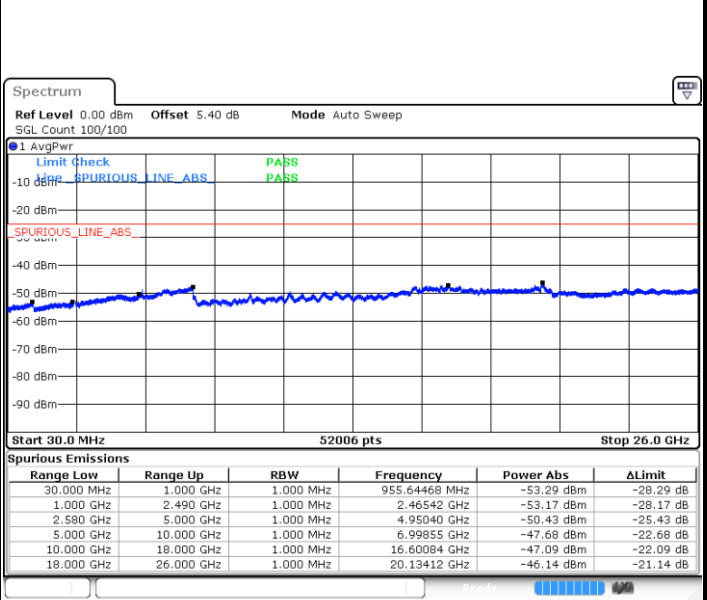

LTE Band 7 / 15MHz

Highest Channel / QPSK

Date: 14 AUG 2017 14:45:32

Highest Channel / 16QAM

Date: 14 AUG 2017 14:46:27

LTE Band 7 / 20MHz

Lowest Channel / QPSK

Date: 14 AUG 2017 14:58:37

Lowest Channel / 16QAM

Date: 14 AUG 2017 14:59:32

LTE Band 7 / 20MHz

Middle Channel / QPSK

Date: 14.AUG.2017 15:01:21

Middle Channel / 16QAM

Date: 14.AUG.2017 15:00:26

Highest Channel / QPSK

Date: 14.AUG.2017 15:02:15

Highest Channel / 16QAM

Date: 14.AUG.2017 15:03:10

LTE Band 7 / 5MHz

Lowest Channel / 64QAM

Middle Channel / 64QAM

Date: 14.AUG.2017 11:48:47

Date: 14.AUG.2017 11:50:43

Highest Channel / 64QAM

Date: 14.AUG.2017 11:51:30

LTE Band 7 / 10MHz

Lowest Channel / 64QAM

Middle Channel / 64QAM

Date: 14.AUG.2017 11:52:20

Date: 14.AUG.2017 11:53:09

Highest Channel / 64QAM