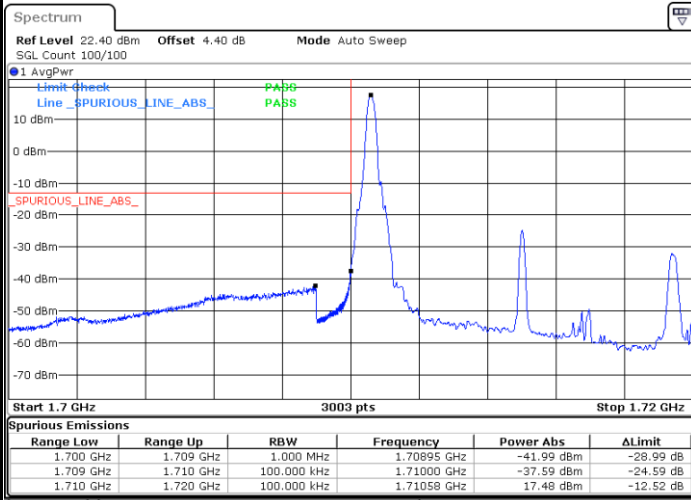

LTE Band 66 / 10MHz / 64QAM

Lowest Band Edge / 1 RB

Date: 29 AUG 2017 21:13:31

Highest Band Edge / 1 RB

Date: 29 AUG 2017 21:17:09

Lowest Band Edge / Full RB

Date: 29 AUG 2017 21:14:06

Highest Band Edge / Full RB

Date: 29 AUG 2017 21:17:39

LTE Band 66 / 15MHz / 64QAM

Lowest Band Edge / 1 RB

Date: 29 AUG 2017 21:40:32

Highest Band Edge / 1 RB

Date: 29 AUG 2017 21:46:48

Lowest Band Edge / Full RB

Date: 29 AUG 2017 21:41:01