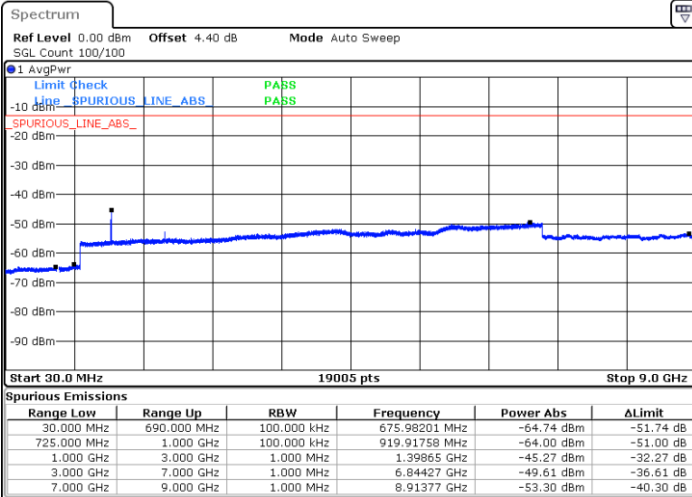

Date: 11.AUG.2017 22:44:23

Middle Channel / 16QAM

Date: 11.AUG.2017 22:43:30

Highest Channel / QPSK

Date: 11.AUG.2017 22:45:16

Highest Channel / 16QAM

Date: 11.AUG.2017 22:46:10

LTE Band 12 / 1.4MHz

Lowest Channel / 64QAM

Middle Channel / 64QAM

Date: 11.AUG.2017 23:13:39

Date: 11.AUG.2017 23:14:06

Highest Channel / 64QAM

Date: 11.AUG.2017 23:14:36

LTE Band 12 / 3MHz

Lowest Channel / 64QAM

Middle Channel / 64QAM

Date: 11.AUG.2017 23:15:06

Date: 11.AUG.2017 23:17:01

Highest Channel / 64QAM

Date: 11.AUG.2017 23:18:36

LTE Band 12 / 5MHz

Lowest Channel / 64QAM

Middle Channel / 64QAM

Date: 11.AUG.2017 23:20:53

Date: 11.AUG.2017 23:23:26

Highest Channel / 64QAM

Date: 11.AUG.2017 23:23:53

LTE Band 12 / 10MHz

Lowest Channel / 64QAM

Middle Channel / 64QAM

Date: 11.AUG.2017 23:27:26