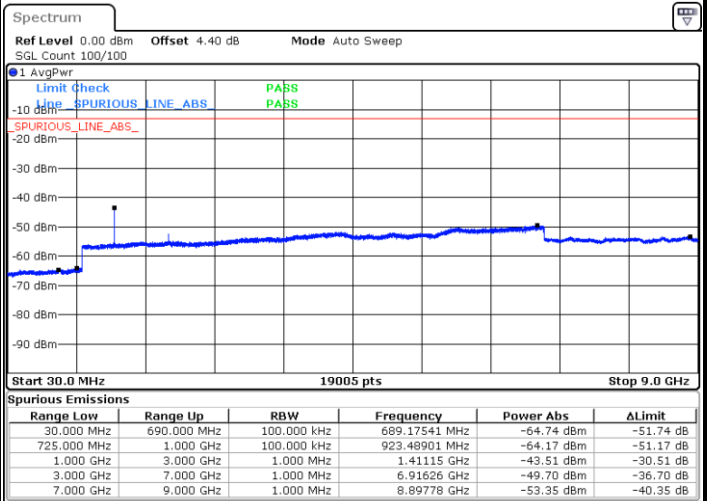

Lowest Channel / 16QAM

Date: 11.AUG.2017 22:09:40

LTE Band 12 / 3MHz

Middle Channel / QPSK

Date: 11.AUG.2017 22:11:27

Middle Channel / 16QAM

Date: 11.AUG.2017 22:10:34

Highest Channel / QPSK

Date: 11.AUG.2017 22:12:21

Highest Channel / 16QAM

Date: 11.AUG.2017 22:13:14

LTE Band 12 / 5MHz

Lowest Channel / QPSK

Lowest Channel / 16QAM

Date: 11.AUG.2017 22:25:15

Date: 11.AUG.2017 22:26:08

Middle Channel / QPSK

Middle Channel / 16QAM

Date: 11.AUG.2017 22:27:55

Date: 11.AUG.2017 22:27:02

LTE Band 12 / 5MHz

Highest Channel / QPSK

Date: 11.AUG.2017 22:28:49

Highest Channel / 16QAM