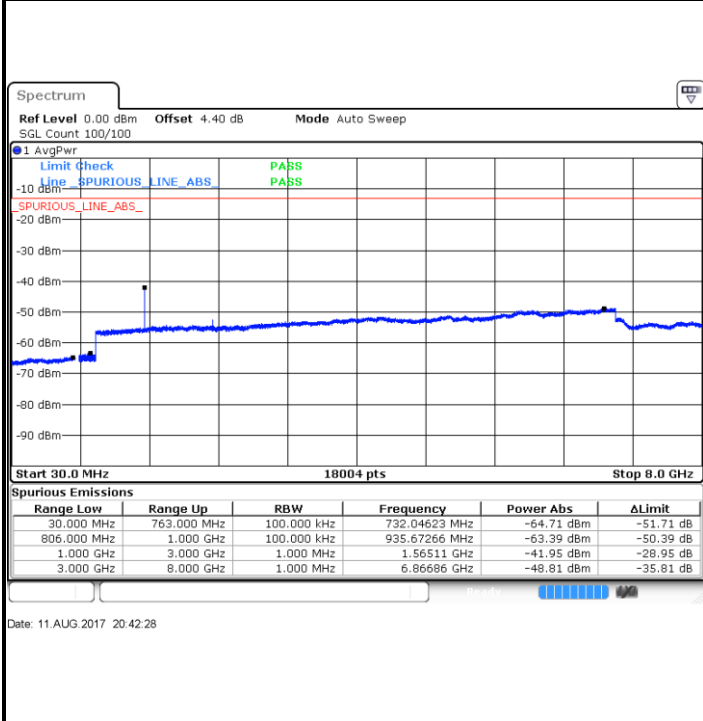

Date: 11.AUG.2017 23:20:53

Date: 11.AUG.2017 23:23:26

Highest Channel / 64QAM

Date: 11.AUG.2017 23:23:53

LTE Band 12 / 10MHz

Lowest Channel / 64QAM

Middle Channel / 64QAM

Date: 11.AUG.2017 23:27:26

Date: 11.AUG.2017 23:27:52

Highest Channel / 64QAM

Date: 11.AUG.2017 23:28:21

LTE Band 13 / 5MHz

Lowest Channel / QPSK

Date: 11.AUG.2017 20:30:49

Lowest Channel / 16QAM

Date: 11.AUG.2017 20:29:54

Middle Channel / QPSK

Date: 11.AUG.2017 20:32:27

Middle Channel / 16QAM

Date: 11.AUG.2017 20:33:22

LTE Band 13 / 5MHz

Highest Channel / QPSK

Highest Channel / 16QAM

LTE Band 13 / 10MHz