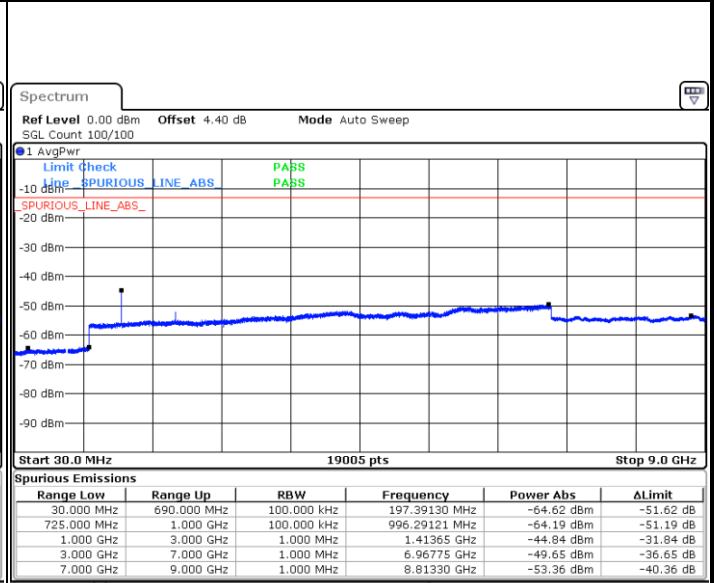

Date: 11.AUG.2017 22:29:42

LTE Band 12 / 10MHz

Lowest Channel / QPSK

Date: 11.AUG.2017 22:41:43

Lowest Channel / 16QAM

Date: 11.AUG.2017 22:42:36

LTE Band 12 / 10MHz

Middle Channel / QPSK

Date: 11.AUG.2017 22:44:23

Middle Channel / 16QAM

Date: 11.AUG.2017 22:43:30

Highest Channel / QPSK

Date: 11.AUG.2017 22:45:16

Highest Channel / 16QAM

Date: 11.AUG.2017 22:46:10

LTE Band 12 / 1.4MHz

Lowest Channel / 64QAM

Middle Channel / 64QAM

Date: 11.AUG.2017 23:13:39

Date: 11.AUG.2017 23:14:06

Highest Channel / 64QAM

Date: 11.AUG.2017 23:14:36

LTE Band 12 / 3MHz

Lowest Channel / 64QAM