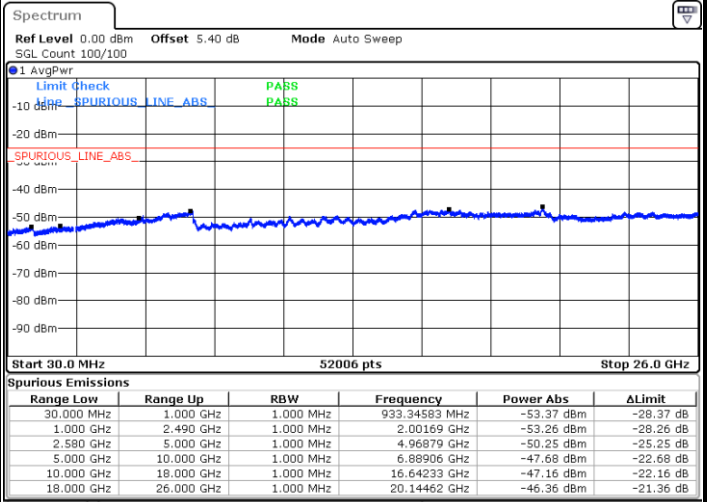

Date: 14.AUG.2017 14:13:01

LTE Band 7 / 10MHz

Lowest Channel / QPSK

Date: 14.AUG.2017 14:25:11

Lowest Channel / 16QAM

Date: 14.AUG.2017 14:26:06

LTE Band 7 / 10MHz

Middle Channel / QPSK

Middle Channel / 16QAM

Date: 14.AUG.2017 14:27:55

Date: 14.AUG.2017 14:27:00

Highest Channel / QPSK

Highest Channel / 16QAM

Date: 14.AUG.2017 14:28:49

Date: 14.AUG.2017 14:29:44

LTE Band 7 / 15MHz