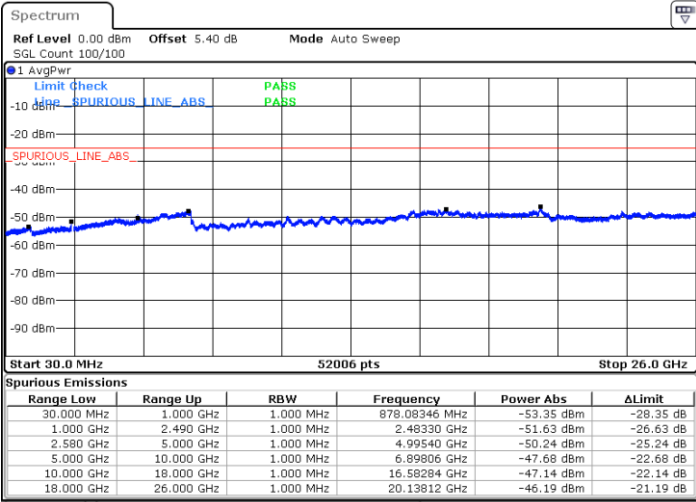

Highest Channel / 64QAM

Date: 14.AUG.2017 11:51:30

LTE Band 7 / 10MHz

Lowest Channel / 64QAM

Middle Channel / 64QAM

Date: 14.AUG.2017 11:52:20

Date: 14.AUG.2017 11:53:09

Highest Channel / 64QAM

Date: 14.AUG.2017 11:54:00

LTE Band 7 / 15MHz

Lowest Channel / 64QAM

Middle Channel / 64QAM

Date: 14.AUG.2017 11:54:51

Date: 14.AUG.2017 11:55:39

Highest Channel / 64QAM

Date: 14.AUG.2017 11:56:27

LTE Band 7 / 20MHz

Lowest Channel / 64QAM

Middle Channel / 64QAM

Date: 14.AUG.2017 11:57:18

Date: 14.AUG.2017 11:58:05

Highest Channel / 64QAM

Date: 14.AUG.2017 11:58:53

LTE Band 12 / 1.4MHz