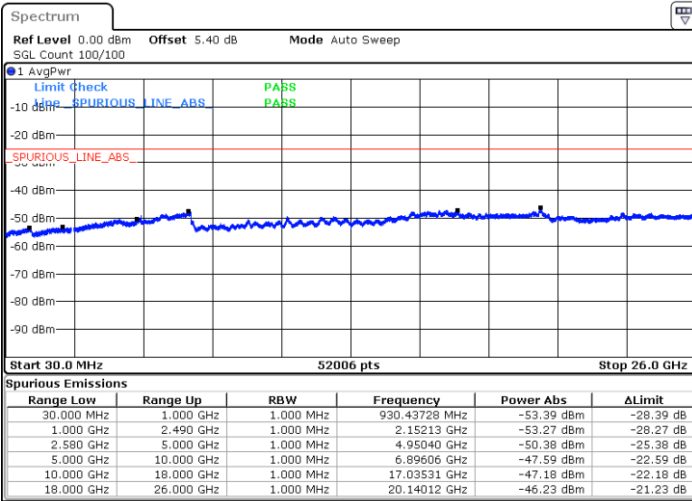

Highest Channel / 64QAM

Date: 14.AUG.2017 11:51:30

LTE Band 7 / 10MHz

Lowest Channel / 64QAM

Middle Channel / 64QAM

Date: 14.AUG.2017 11:52:20

Date: 14.AUG.2017 11:53:09

Highest Channel / 64QAM

Date: 14.AUG.2017 11:54:00

LTE Band 7 / 15MHz

Lowest Channel / 64QAM

Middle Channel / 64QAM

Date: 14.AUG.2017 11:54:51

Date: 14.AUG.2017 11:55:39

Highest Channel / 64QAM

Date: 14.AUG.2017 11:56:27

LTE Band 7 / 20MHz

Lowest Channel / 64QAM

Middle Channel / 64QAM

Date: 14.AUG.2017 11:57:18

Date: 14.AUG.2017 11:58:05

Highest Channel / 64QAM

Date: 14.AUG.2017 11:58:53

LTE Band 12 / 1.4MHz