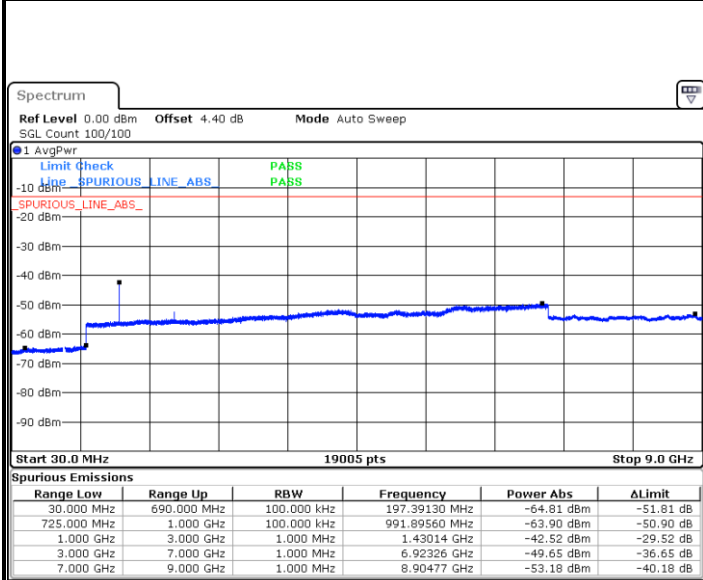

LTE Band 7 / 20MHz

Lowest Channel / 64QAM

Middle Channel / 64QAM

Date: 14.AUG.2017 11:57:18

Date: 14.AUG.2017 11:58:05

Highest Channel / 64QAM

Date: 14.AUG.2017 11:58:53

LTE Band 12 / 1.4MHz

Lowest Channel / QPSK

Date: 11.AUG.2017 21:52:19

Lowest Channel / 16QAM

Date: 11.AUG.2017 21:53:13

Middle Channel / QPSK

Date: 11.AUG.2017 21:54:59

Middle Channel / 16QAM

Date: 11.AUG.2017 21:54:06

LTE Band 12 / 1.4MHz

Highest Channel / QPSK

Date: 11.AUG.2017 21:55:53

Highest Channel / 16QAM

Date: 11.AUG.2017 21:56:46

LTE Band 12 / 3MHz

Lowest Channel / QPSK

Date: 11.AUG.2017 22:08:47