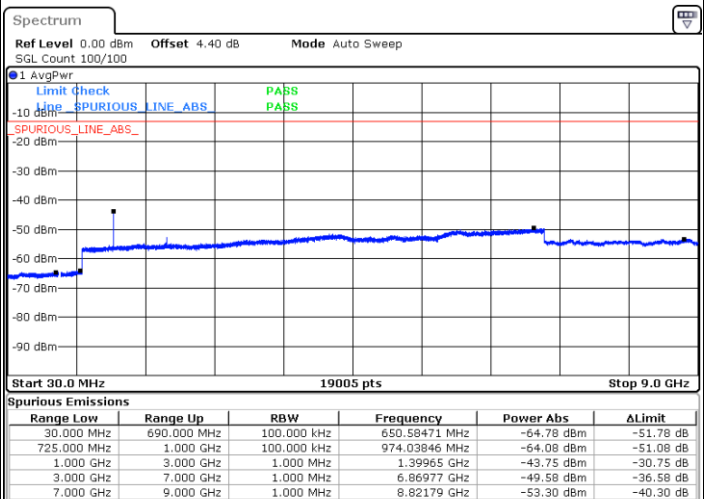

Middle Channel / QPSK

Middle Channel / 16QAM

Date: 11.AUG.2017 22:27:55

Date: 11.AUG.2017 22:27:02

LTE Band 12 / 5MHz

Highest Channel / QPSK

Date: 11.AUG.2017 22:28:49

Highest Channel / 16QAM

Date: 11.AUG.2017 22:29:42

LTE Band 12 / 10MHz

Lowest Channel / QPSK

Date: 11.AUG.2017 22:41:43

Lowest Channel / 16QAM

Date: 11.AUG.2017 22:42:36

LTE Band 12 / 10MHz

Middle Channel / QPSK

Date: 11.AUG.2017 22:44:23

Middle Channel / 16QAM

Date: 11.AUG.2017 22:43:30

Highest Channel / QPSK

Date: 11.AUG.2017 22:45:16

Highest Channel / 16QAM

Date: 11.AUG.2017 22:46:10

LTE Band 12 / 1.4MHz

Lowest Channel / 64QAM

Middle Channel / 64QAM

Date: 11.AUG.2017 23:13:39

Date: 11.AUG.2017 23:14:06

Highest Channel / 64QAM

Date: 11.AUG.2017 23:14:36

LTE Band 12 / 3MHz

Lowest Channel / 64QAM