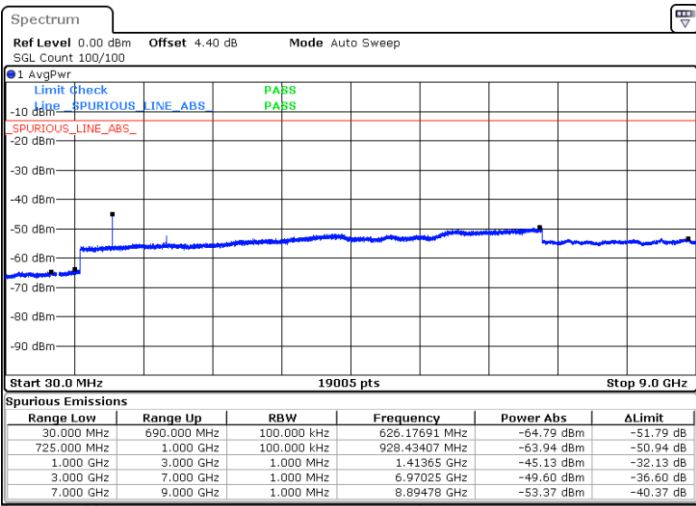

Middle Channel / 64QAM

Date: 11.AUG.2017 23:15:06

Date: 11.AUG.2017 23:17:01

Highest Channel / 64QAM

Date: 11.AUG.2017 23:18:36

LTE Band 12 / 5MHz

Lowest Channel / 64QAM

Middle Channel / 64QAM

Date: 11.AUG.2017 23:20:53

Date: 11.AUG.2017 23:23:26

Highest Channel / 64QAM

Date: 11.AUG.2017 23:23:53

LTE Band 12 / 10MHz

Lowest Channel / 64QAM

Middle Channel / 64QAM

Date: 11.AUG.2017 23:27:26

Date: 11.AUG.2017 23:27:52

Highest Channel / 64QAM

Date: 11.AUG.2017 23:28:21

LTE Band 13 / 5MHz

Lowest Channel / QPSK

Date: 11.AUG.2017 20:30:49

Lowest Channel / 16QAM

Date: 11.AUG.2017 20:29:54