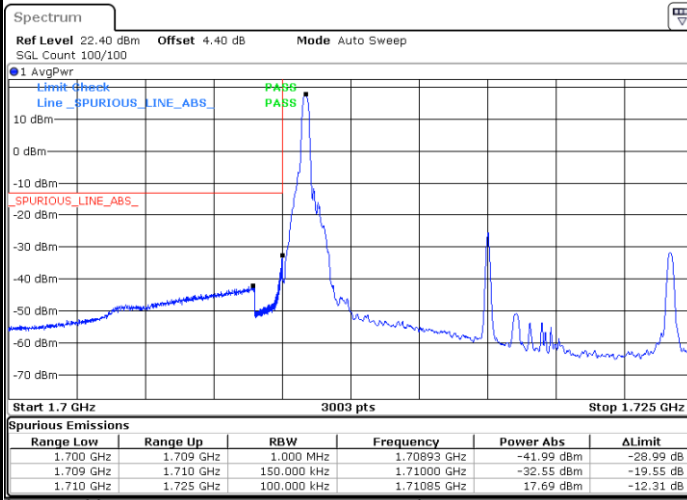

LTE Band 66 / 10MHz / 64QAM

Lowest Band Edge / 1 RB

Date: 29 AUG 2017 21:13:31

Highest Band Edge / 1 RB

Date: 29 AUG 2017 21:17:09

Lowest Band Edge / Full RB

Date: 29 AUG 2017 21:14:06

Highest Band Edge / Full RB

Date: 29 AUG 2017 21:17:39

LTE Band 66 / 15MHz / 64QAM

Lowest Band Edge / 1 RB

Date: 29 AUG 2017 21:40:32

Highest Band Edge / 1 RB

Date: 29 AUG 2017 21:46:48

Lowest Band Edge / Full RB

Date: 29 AUG 2017 21:41:01