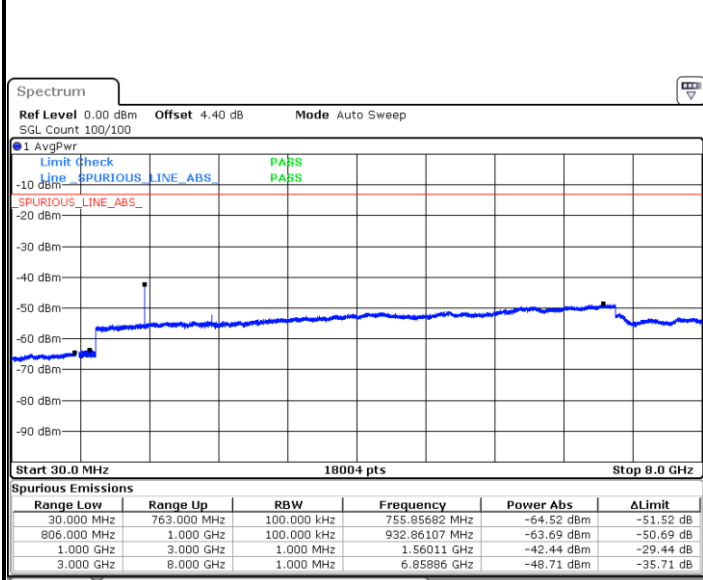

Date: 11.AUG.2017 23:20:53

Date: 11.AUG.2017 23:23:26

Highest Channel / 64QAM

Date: 11.AUG.2017 23:23:53

LTE Band 12 / 10MHz

Lowest Channel / 64QAM

Middle Channel / 64QAM

Date: 11.AUG.2017 23:27:26

Date: 11.AUG.2017 23:27:52

Highest Channel / 64QAM

Date: 11.AUG.2017 23:28:21

LTE Band 13 / 5MHz

Lowest Channel / QPSK

Date: 11.AUG.2017 20:30:49

Lowest Channel / 16QAM

Date: 11.AUG.2017 20:29:54

Middle Channel / QPSK

Date: 11.AUG.2017 20:32:27

Middle Channel / 16QAM

Date: 11.AUG.2017 20:33:22

LTE Band 13 / 5MHz

Highest Channel / QPSK

Highest Channel / 16QAM

LTE Band 13 / 10MHz