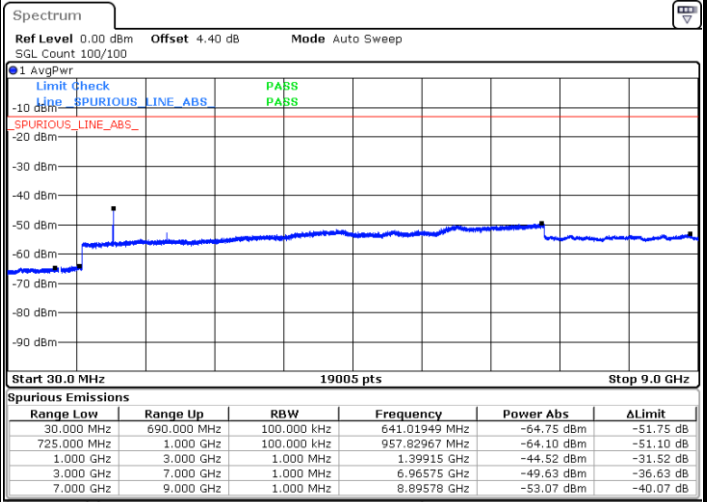

Lowest Channel / 16QAM

Date: 11.AUG.2017 22:09:40

LTE Band 12 / 3MHz

Middle Channel / QPSK

Date: 11.AUG.2017 22:11:27

Middle Channel / 16QAM

Date: 11.AUG.2017 22:10:34

Highest Channel / QPSK

Date: 11.AUG.2017 22:12:21

Highest Channel / 16QAM

Date: 11.AUG.2017 22:13:14

LTE Band 12 / 5MHz

Lowest Channel / QPSK

Lowest Channel / 16QAM

Date: 11.AUG.2017 22:25:15

Date: 11.AUG.2017 22:26:08

Middle Channel / QPSK

Middle Channel / 16QAM

Date: 11.AUG.2017 22:27:55

Date: 11.AUG.2017 22:27:02

LTE Band 12 / 5MHz

Highest Channel / QPSK

Date: 11.AUG.2017 22:28:49

Highest Channel / 16QAM