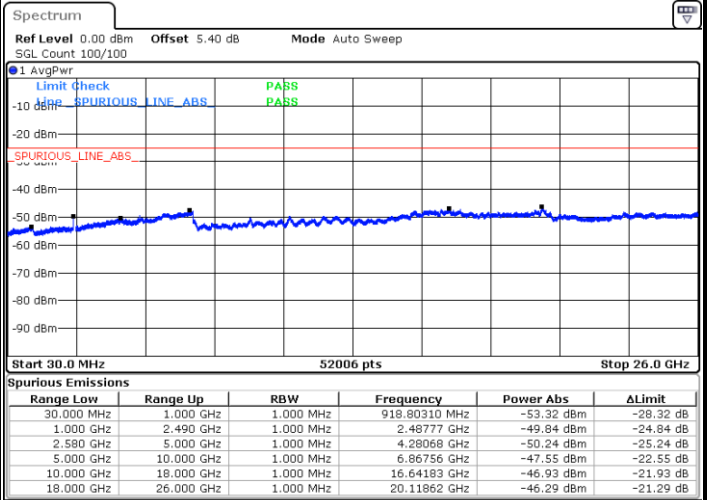

LTE Band 7 / 15MHz

Lowest Channel / QPSK

Lowest Channel / 16QAM

Date: 14.AUG.2017 14:41:54

Date: 14.AUG.2017 14:42:49