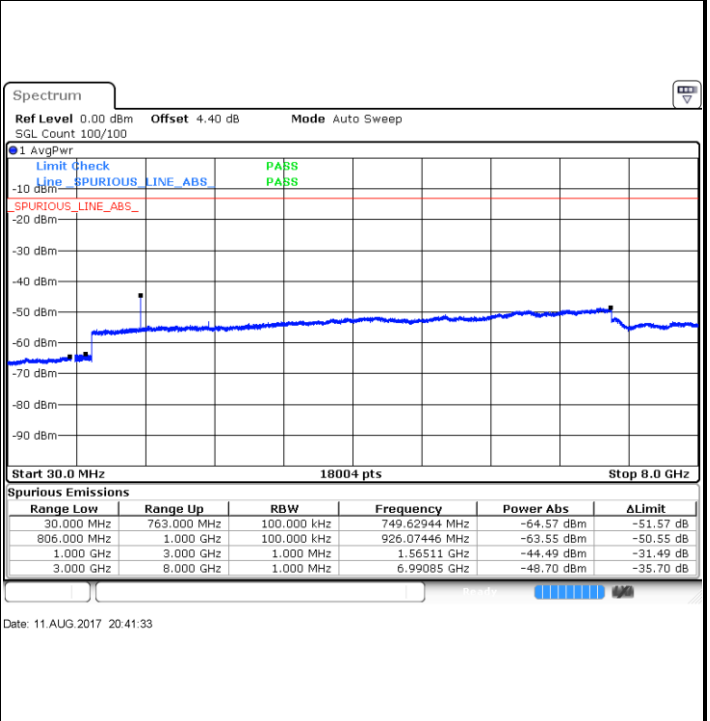

Date: 11.AUG.2017 23:20:53

Date: 11.AUG.2017 23:23:26

Highest Channel / 64QAM

Date: 11.AUG.2017 23:23:53

LTE Band 12 / 10MHz

Lowest Channel / 64QAM

Middle Channel / 64QAM

Date: 11.AUG.2017 23:27:26

Date: 11.AUG.2017 23:27:52

Highest Channel / 64QAM

Date: 11.AUG.2017 23:28:21

LTE Band 13 / 5MHz

Lowest Channel / QPSK

Date: 11.AUG.2017 20:30:49

Lowest Channel / 16QAM

Date: 11.AUG.2017 20:29:54

Middle Channel / QPSK

Date: 11.AUG.2017 20:32:27

Middle Channel / 16QAM

Date: 11.AUG.2017 20:33:22

LTE Band 13 / 5MHz

Highest Channel / QPSK

Highest Channel / 16QAM

LTE Band 13 / 10MHz