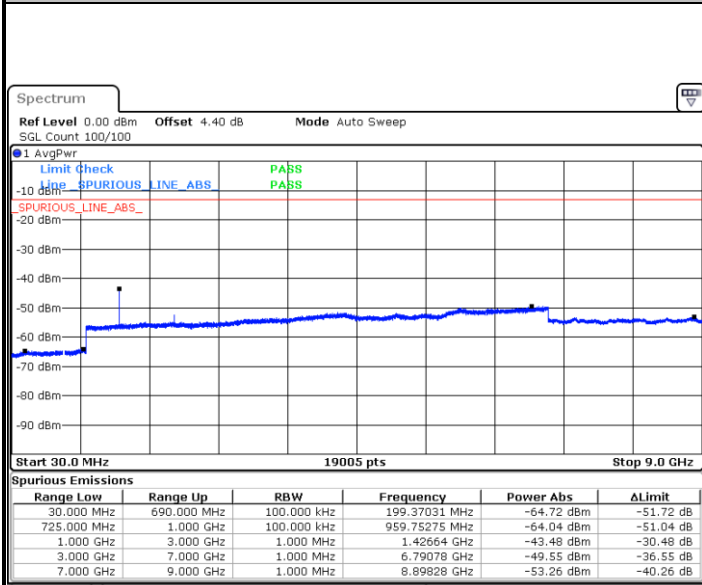

LTE Band 12 / 1.4MHz

Highest Channel / QPSK

Date: 11.AUG.2017 21:55:53

Highest Channel / 16QAM

Date: 11.AUG.2017 21:56:46

LTE Band 12 / 3MHz

Lowest Channel / QPSK

Date: 11.AUG.2017 22:08:47

Lowest Channel / 16QAM

Date: 11.AUG.2017 22:09:40

LTE Band 12 / 3MHz

Middle Channel / QPSK

Date: 11.AUG.2017 22:11:27

Middle Channel / 16QAM

Date: 11.AUG.2017 22:10:34

Highest Channel / QPSK

Date: 11.AUG.2017 22:12:21

Highest Channel / 16QAM

Date: 11.AUG.2017 22:13:14

LTE Band 12 / 5MHz

Lowest Channel / QPSK

Lowest Channel / 16QAM

Date: 11.AUG.2017 22:25:15

Date: 11.AUG.2017 22:26:08