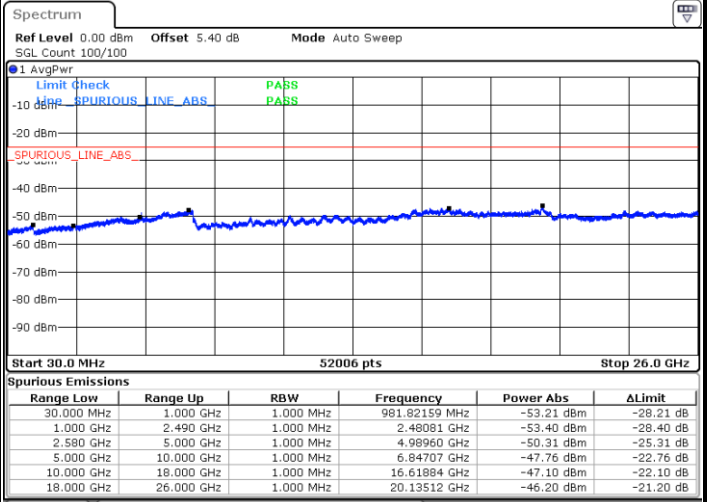

Lowest Channel / 16QAM

Date: 14 AUG 2017 14:59:32

LTE Band 7 / 20MHz

Middle Channel / QPSK

Date: 14.AUG.2017 15:01:21

Middle Channel / 16QAM

Date: 14.AUG.2017 15:00:26

Highest Channel / QPSK

Date: 14.AUG.2017 15:02:15

Highest Channel / 16QAM

Date: 14.AUG.2017 15:03:10

LTE Band 7 / 5MHz

Lowest Channel / 64QAM

Middle Channel / 64QAM

Date: 14.AUG.2017 11:48:47

Date: 14.AUG.2017 11:50:43

Highest Channel / 64QAM

Date: 14.AUG.2017 11:51:30

LTE Band 7 / 10MHz

Lowest Channel / 64QAM

Middle Channel / 64QAM

Date: 14.AUG.2017 11:52:20

Date: 14.AUG.2017 11:53:09

Highest Channel / 64QAM