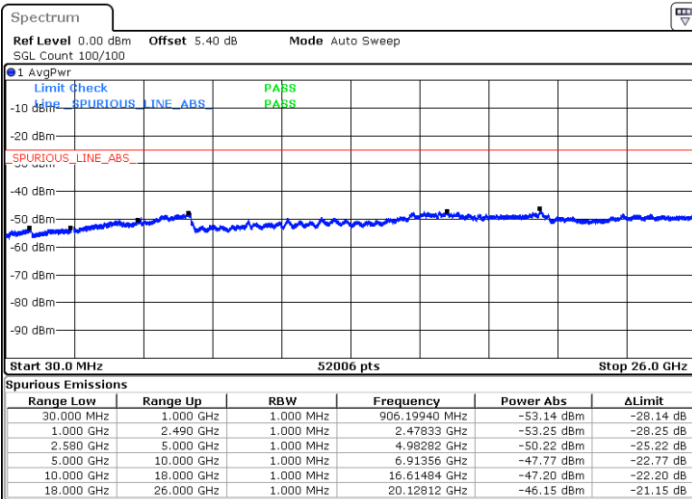

Date: 14.AUG.2017 15:02:15

Highest Channel / 16QAM

Date: 14.AUG.2017 15:03:10

LTE Band 7 / 5MHz

Lowest Channel / 64QAM

Middle Channel / 64QAM

Date: 14.AUG.2017 11:48:47

Date: 14.AUG.2017 11:50:43

Highest Channel / 64QAM

Date: 14.AUG.2017 11:51:30

LTE Band 7 / 10MHz

Lowest Channel / 64QAM

Middle Channel / 64QAM

Date: 14.AUG.2017 11:52:20

Date: 14.AUG.2017 11:53:09

Highest Channel / 64QAM

Date: 14.AUG.2017 11:54:00

LTE Band 7 / 15MHz

Lowest Channel / 64QAM

Middle Channel / 64QAM

Date: 14.AUG.2017 11:54:51

Date: 14.AUG.2017 11:55:39

Highest Channel / 64QAM

Date: 14.AUG.2017 11:56:27