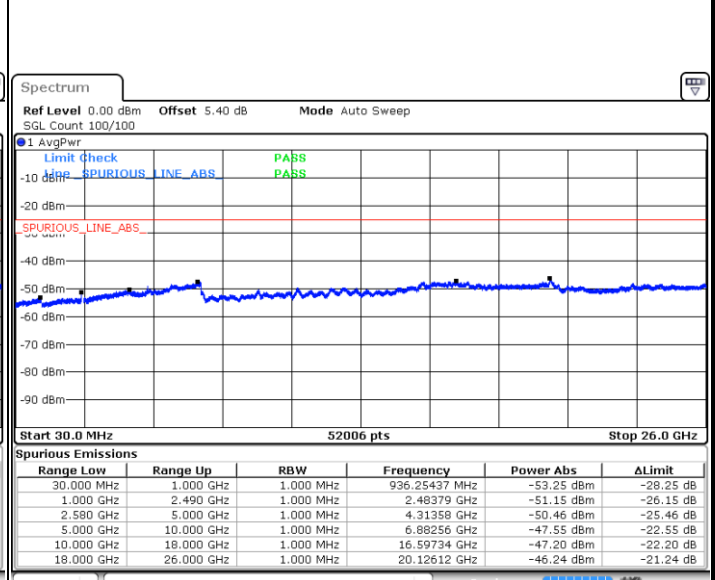

LTE Band 7 / 15MHz

Highest Channel / QPSK

Date: 14 AUG 2017 14:45:32

Highest Channel / 16QAM

Date: 14 AUG 2017 14:46:27

LTE Band 7 / 20MHz

Lowest Channel / QPSK

Date: 14 AUG 2017 14:58:37

Lowest Channel / 16QAM

Date: 14 AUG 2017 14:59:32

LTE Band 7 / 20MHz

Middle Channel / QPSK

Date: 14.AUG.2017 15:01:21

Middle Channel / 16QAM

Date: 14.AUG.2017 15:00:26

Highest Channel / QPSK

Date: 14.AUG.2017 15:02:15

Highest Channel / 16QAM

Date: 14.AUG.2017 15:03:10

LTE Band 7 / 5MHz

Lowest Channel / 64QAM

Middle Channel / 64QAM

Date: 14.AUG.2017 11:48:47

Date: 14.AUG.2017 11:50:43