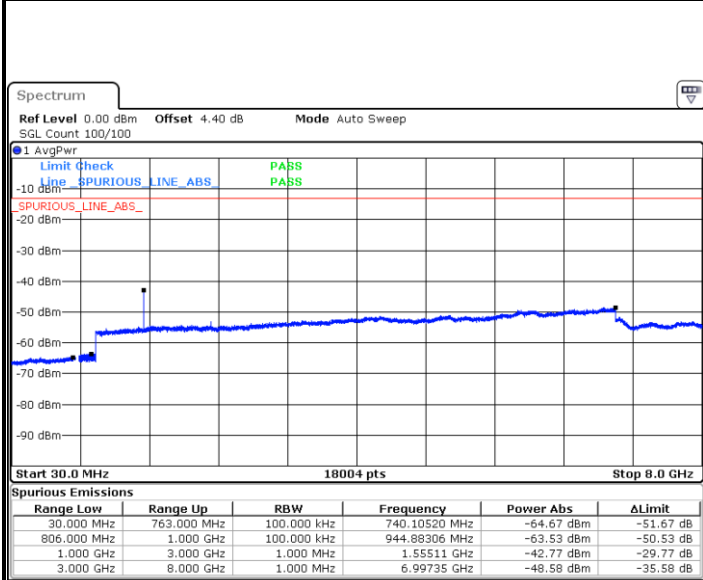

Date: 11.AUG.2017 23:20:53

Date: 11.AUG.2017 23:23:26

Highest Channel / 64QAM

Date: 11.AUG.2017 23:23:53

LTE Band 12 / 10MHz

Lowest Channel / 64QAM

Middle Channel / 64QAM

Date: 11.AUG.2017 23:27:26

Date: 11.AUG.2017 23:27:52

Highest Channel / 64QAM

Date: 11.AUG.2017 23:28:21

LTE Band 13 / 5MHz

Lowest Channel / QPSK

Date: 11.AUG.2017 20:30:49

Lowest Channel / 16QAM

Date: 11.AUG.2017 20:29:54

Middle Channel / QPSK

Date: 11.AUG.2017 20:32:27

Middle Channel / 16QAM

Date: 11.AUG.2017 20:33:22

LTE Band 13 / 5MHz

Highest Channel / QPSK

Highest Channel / 16QAM

LTE Band 13 / 10MHz