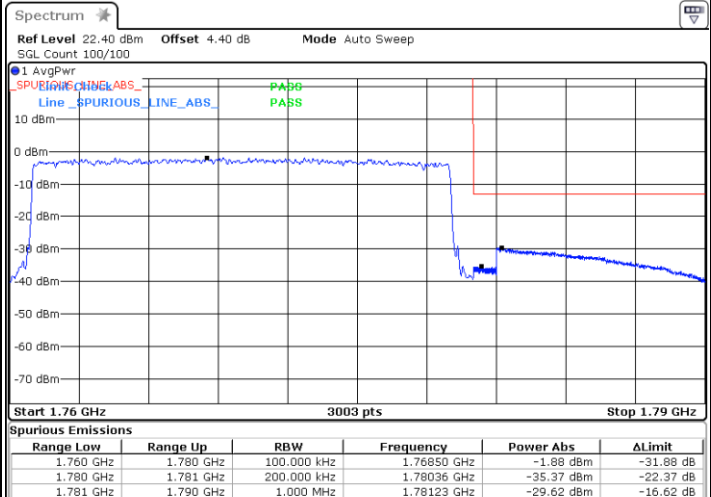

Date: 29 AUG 2017 21:17:39

LTE Band 66 / 15MHz / 64QAM

Lowest Band Edge / 1 RB

Date: 29 AUG 2017 21:40:32

Highest Band Edge / 1 RB

Date: 29 AUG 2017 21:46:48

Lowest Band Edge / Full RB

Date: 29 AUG 2017 21:41:01

Highest Band Edge / Full RB

Date: 29 AUG 2017 21:47:21

LTE Band 66 / 20MHz / 64QAM

Lowest Band Edge / 1 RB

Date: 29 AUG 2017 22:13:41

Highest Band Edge / 1 RB

Date: 29 AUG 2017 22:26:52

Lowest Band Edge / Full RB

Date: 29 AUG 2017 22:22:15

Highest Band Edge / Full RB

Date: 29 AUG 2017 22:24:06

Conducted Spurious Emission

LTE Band 7 / 5MHz

Highest Channel / QPSK

Date: 14.AUG.2017 14:12:07

Highest Channel / 16QAM