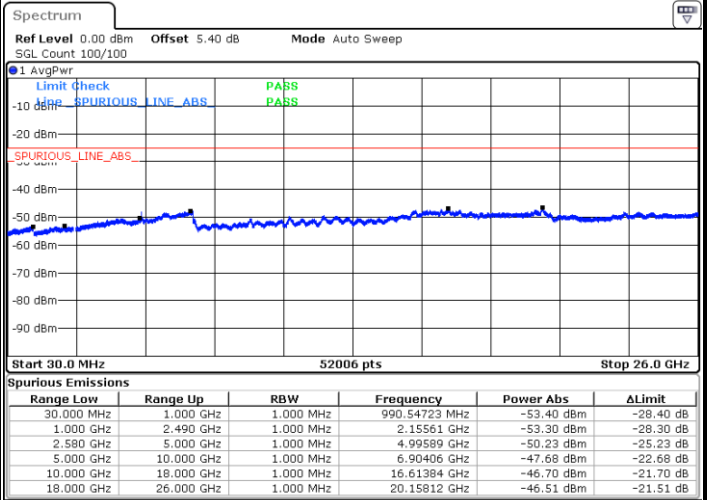

Date: 14.AUG.2017 15:02:15

Highest Channel / 16QAM

Date: 14.AUG.2017 15:03:10

LTE Band 7 / 5MHz

Lowest Channel / 64QAM

Middle Channel / 64QAM

Date: 14.AUG.2017 11:48:47

Date: 14.AUG.2017 11:50:43

Highest Channel / 64QAM

Date: 14.AUG.2017 11:51:30

LTE Band 7 / 10MHz

Lowest Channel / 64QAM

Middle Channel / 64QAM

Date: 14.AUG.2017 11:52:20

Date: 14.AUG.2017 11:53:09

Highest Channel / 64QAM

Date: 14.AUG.2017 11:54:00

LTE Band 7 / 15MHz

Lowest Channel / 64QAM

Middle Channel / 64QAM

Date: 14.AUG.2017 11:54:51

Date: 14.AUG.2017 11:55:39

Highest Channel / 64QAM

Date: 14.AUG.2017 11:56:27