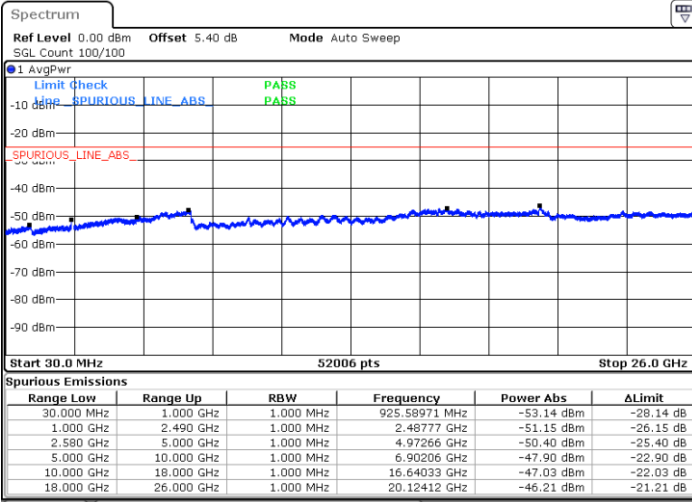

Date: 14.AUG.2017 15:02:15

Highest Channel / 16QAM

Date: 14.AUG.2017 15:03:10

LTE Band 7 / 5MHz

Lowest Channel / 64QAM

Middle Channel / 64QAM

Date: 14.AUG.2017 11:48:47

Date: 14.AUG.2017 11:50:43

Highest Channel / 64QAM

Date: 14.AUG.2017 11:51:30

LTE Band 7 / 10MHz

Lowest Channel / 64QAM

Middle Channel / 64QAM

Date: 14.AUG.2017 11:52:20

Date: 14.AUG.2017 11:53:09

Highest Channel / 64QAM

Date: 14.AUG.2017 11:54:00

LTE Band 7 / 15MHz

Lowest Channel / 64QAM

Middle Channel / 64QAM

Date: 14.AUG.2017 11:54:51

Date: 14.AUG.2017 11:55:39

Highest Channel / 64QAM

Date: 14.AUG.2017 11:56:27