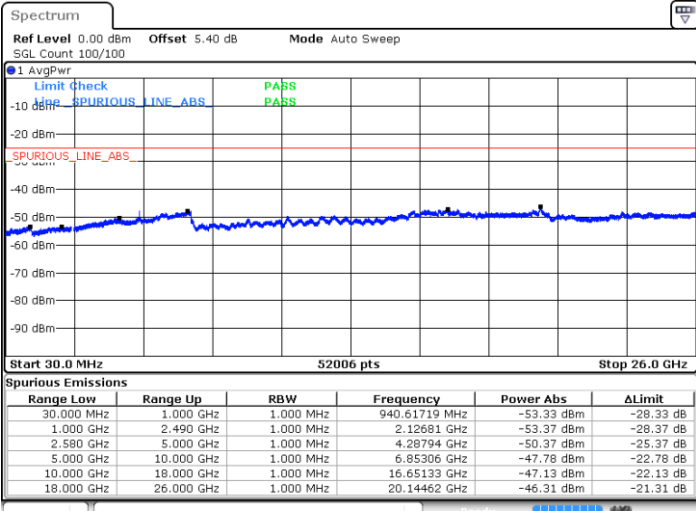

Date: 29 AUG 2017 22:22:15

Highest Band Edge / Full RB

Date: 29 AUG 2017 22:24:06

Conducted Spurious Emission

LTE Band 7 / 5MHz

Highest Channel / QPSK

Date: 14.AUG.2017 14:12:07

Highest Channel / 16QAM

Date: 14.AUG.2017 14:13:01

LTE Band 7 / 10MHz

Lowest Channel / QPSK

Date: 14.AUG.2017 14:25:11

Lowest Channel / 16QAM

Date: 14.AUG.2017 14:26:06

LTE Band 7 / 10MHz

Middle Channel / QPSK

Middle Channel / 16QAM

Date: 14.AUG.2017 14:27:55

Date: 14.AUG.2017 14:27:00

Highest Channel / QPSK

Highest Channel / 16QAM

Date: 14.AUG.2017 14:28:49

Date: 14.AUG.2017 14:29:44

LTE Band 7 / 15MHz