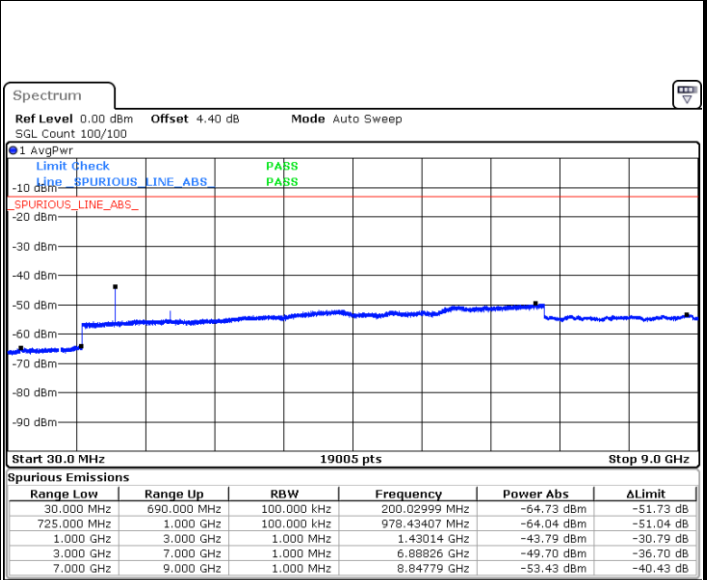

LTE Band 7 / 20MHz

Lowest Channel / 64QAM

Middle Channel / 64QAM

Date: 14.AUG.2017 11:57:18

Date: 14.AUG.2017 11:58:05

Highest Channel / 64QAM

Date: 14.AUG.2017 11:58:53

LTE Band 12 / 1.4MHz

Lowest Channel / QPSK

Date: 11.AUG.2017 21:52:19

Lowest Channel / 16QAM

Date: 11.AUG.2017 21:53:13

Middle Channel / QPSK

Date: 11.AUG.2017 21:54:59

Middle Channel / 16QAM

Date: 11.AUG.2017 21:54:06

LTE Band 12 / 1.4MHz

Highest Channel / QPSK

Date: 11.AUG.2017 21:55:53

Highest Channel / 16QAM

Date: 11.AUG.2017 21:56:46

LTE Band 12 / 3MHz

Lowest Channel / QPSK

Date: 11.AUG.2017 22:08:47