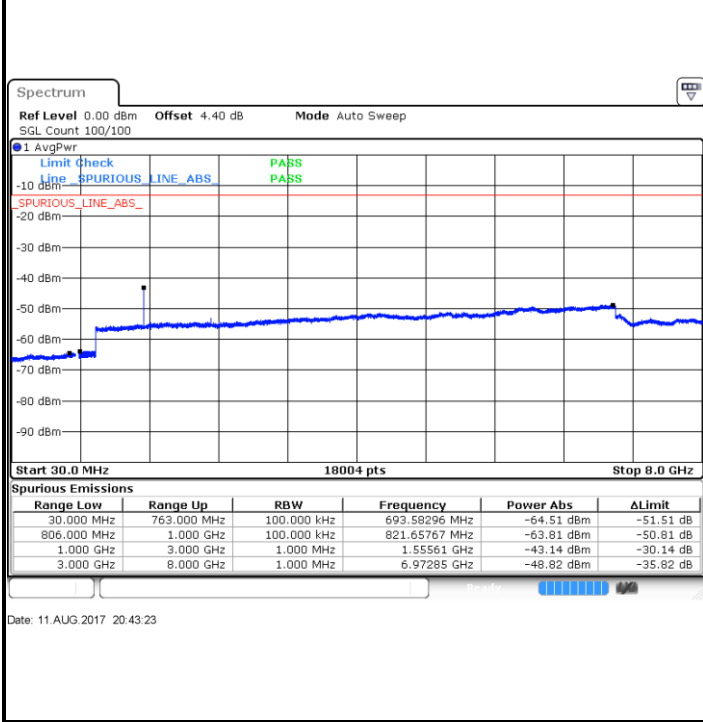

LTE Band 13 / 10MHz

Middle Channel / QPSK