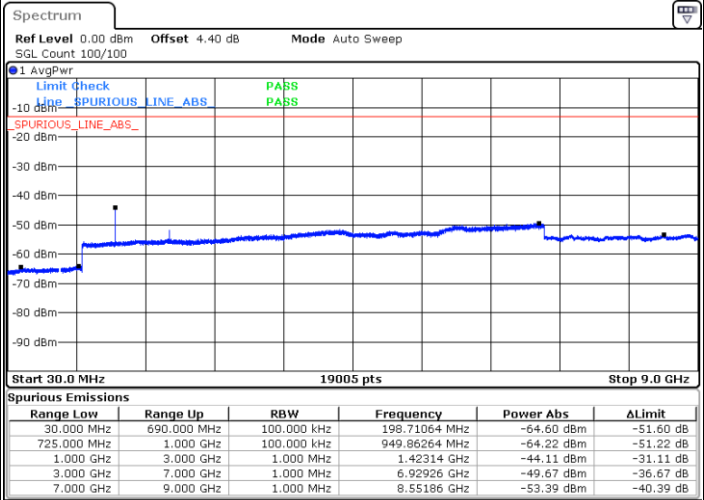

Date: 11.AUG.2017 22:12:21

Highest Channel / 16QAM

Date: 11.AUG.2017 22:13:14

LTE Band 12 / 5MHz

Lowest Channel / QPSK

Lowest Channel / 16QAM

Date: 11.AUG.2017 22:25:15

Date: 11.AUG.2017 22:26:08

Middle Channel / QPSK

Middle Channel / 16QAM

Date: 11.AUG.2017 22:27:55

Date: 11.AUG.2017 22:27:02

LTE Band 12 / 5MHz

Highest Channel / QPSK

Date: 11.AUG.2017 22:28:49

Highest Channel / 16QAM

Date: 11.AUG.2017 22:29:42

LTE Band 12 / 10MHz

Lowest Channel / QPSK

Date: 11.AUG.2017 22:41:43

Lowest Channel / 16QAM

Date: 11.AUG.2017 22:42:36

LTE Band 12 / 10MHz

Middle Channel / QPSK