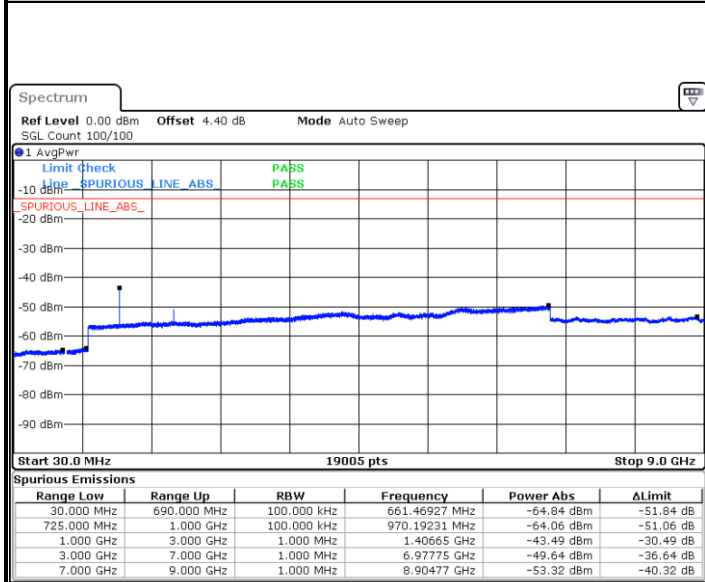

Date: 11.AUG.2017 22:12:21

Highest Channel / 16QAM

Date: 11.AUG.2017 22:13:14

LTE Band 12 / 5MHz

Lowest Channel / QPSK

Lowest Channel / 16QAM

Date: 11.AUG.2017 22:25:15

Date: 11.AUG.2017 22:26:08

Middle Channel / QPSK

Middle Channel / 16QAM

Date: 11.AUG.2017 22:27:55

Date: 11.AUG.2017 22:27:02

LTE Band 12 / 5MHz

Highest Channel / QPSK

Date: 11.AUG.2017 22:28:49

Highest Channel / 16QAM

Date: 11.AUG.2017 22:29:42

LTE Band 12 / 10MHz

Lowest Channel / QPSK

Date: 11.AUG.2017 22:41:43

Lowest Channel / 16QAM

Date: 11.AUG.2017 22:42:36

LTE Band 12 / 10MHz

Middle Channel / QPSK

Date: 11.AUG.2017 22:44:23

Middle Channel / 16QAM

Date: 11.AUG.2017 22:43:30

Highest Channel / QPSK

Date: 11.AUG.2017 22:45:16

Highest Channel / 16QAM

Date: 11.AUG.2017 22:46:10

LTE Band 12 / 1.4MHz