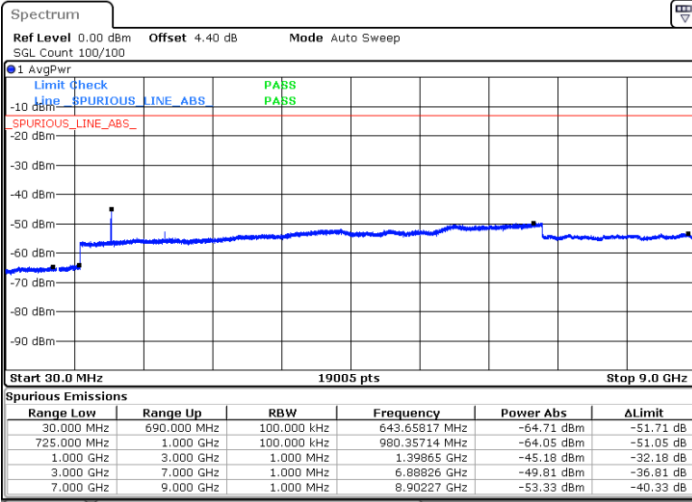

Date: 11.AUG.2017 22:29:42

LTE Band 12 / 10MHz

Lowest Channel / QPSK

Date: 11.AUG.2017 22:41:43

Lowest Channel / 16QAM

Date: 11.AUG.2017 22:42:36

LTE Band 12 / 10MHz

Middle Channel / QPSK

Date: 11.AUG.2017 22:44:23

Middle Channel / 16QAM

Date: 11.AUG.2017 22:43:30

Highest Channel / QPSK

Date: 11.AUG.2017 22:45:16

Highest Channel / 16QAM

Date: 11.AUG.2017 22:46:10

LTE Band 12 / 1.4MHz

Lowest Channel / 64QAM

Middle Channel / 64QAM

Date: 11.AUG.2017 23:13:39

Date: 11.AUG.2017 23:14:06

Highest Channel / 64QAM

Date: 11.AUG.2017 23:14:36

LTE Band 12 / 3MHz

Lowest Channel / 64QAM

Middle Channel / 64QAM

Date: 11.AUG.2017 23:15:06

Date: 11.AUG.2017 23:17:01

Highest Channel / 64QAM

Date: 11.AUG.2017 23:18:36

LTE Band 12 / 5MHz

Lowest Channel / 64QAM

Middle Channel / 64QAM