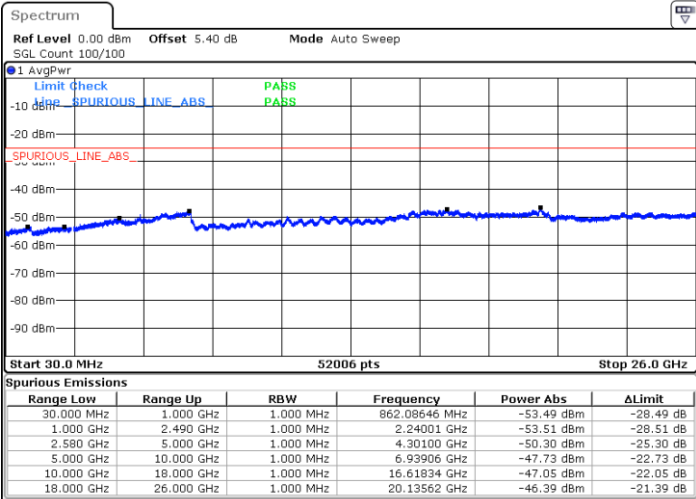

Date: 14.AUG.2017 11:54:00

LTE Band 7 / 15MHz

Lowest Channel / 64QAM

Middle Channel / 64QAM

Date: 14.AUG.2017 11:54:51

Date: 14.AUG.2017 11:55:39

Highest Channel / 64QAM

Date: 14.AUG.2017 11:56:27

LTE Band 7 / 20MHz

Lowest Channel / 64QAM

Middle Channel / 64QAM

Date: 14.AUG.2017 11:57:18

Date: 14.AUG.2017 11:58:05

Highest Channel / 64QAM

Date: 14.AUG.2017 11:58:53

LTE Band 12 / 1.4MHz

Lowest Channel / QPSK

Date: 11.AUG.2017 21:52:19

Lowest Channel / 16QAM

Date: 11.AUG.2017 21:53:13

Middle Channel / QPSK

Date: 11.AUG.2017 21:54:59

Middle Channel / 16QAM

Date: 11.AUG.2017 21:54:06

LTE Band 12 / 1.4MHz

Highest Channel / QPSK

Date: 11.AUG.2017 21:55:53

Highest Channel / 16QAM

Date: 11.AUG.2017 21:56:46

LTE Band 12 / 3MHz

Lowest Channel / QPSK

Date: 11.AUG.2017 22:08:47