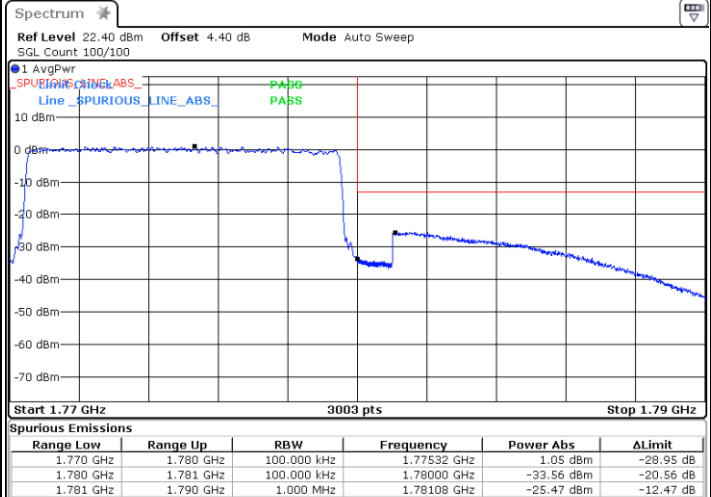

LTE Band 66 / 10MHz / 64QAM

Lowest Band Edge / 1 RB

Date: 29 AUG 2017 21:13:31

Highest Band Edge / 1 RB

Date: 29 AUG 2017 21:17:09

Lowest Band Edge / Full RB

Date: 29 AUG 2017 21:14:06

Highest Band Edge / Full RB

Date: 29 AUG 2017 21:17:39

LTE Band 66 / 15MHz / 64QAM

Lowest Band Edge / 1 RB

Date: 29 AUG 2017 21:40:32

Highest Band Edge / 1 RB

Date: 29 AUG 2017 21:46:48

Lowest Band Edge / Full RB

Date: 29 AUG 2017 21:41:01

Highest Band Edge / Full RB

Date: 29 AUG 2017 21:47:21

LTE Band 66 / 20MHz / 64QAM

Lowest Band Edge / 1 RB

Date: 29 AUG 2017 22:13:41

Highest Band Edge / 1 RB

Date: 29 AUG 2017 22:26:52

Lowest Band Edge / Full RB