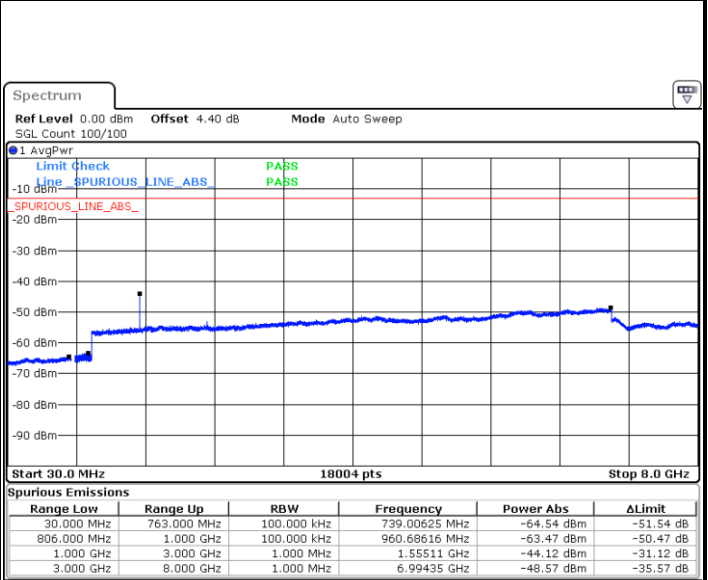

Date: 11.AUG.2017 23:20:53

Date: 11.AUG.2017 23:23:26

Highest Channel / 64QAM

Date: 11.AUG.2017 23:23:53

LTE Band 12 / 10MHz

Lowest Channel / 64QAM

Middle Channel / 64QAM

Date: 11.AUG.2017 23:27:26

Date: 11.AUG.2017 23:27:52

Highest Channel / 64QAM

Date: 11.AUG.2017 23:28:21

LTE Band 13 / 5MHz

Lowest Channel / QPSK

Date: 11.AUG.2017 20:30:49

Lowest Channel / 16QAM

Date: 11.AUG.2017 20:29:54

Middle Channel / QPSK

Date: 11.AUG.2017 20:32:27

Middle Channel / 16QAM

Date: 11.AUG.2017 20:33:22

LTE Band 13 / 5MHz

Highest Channel / QPSK

Highest Channel / 16QAM

LTE Band 13 / 10MHz