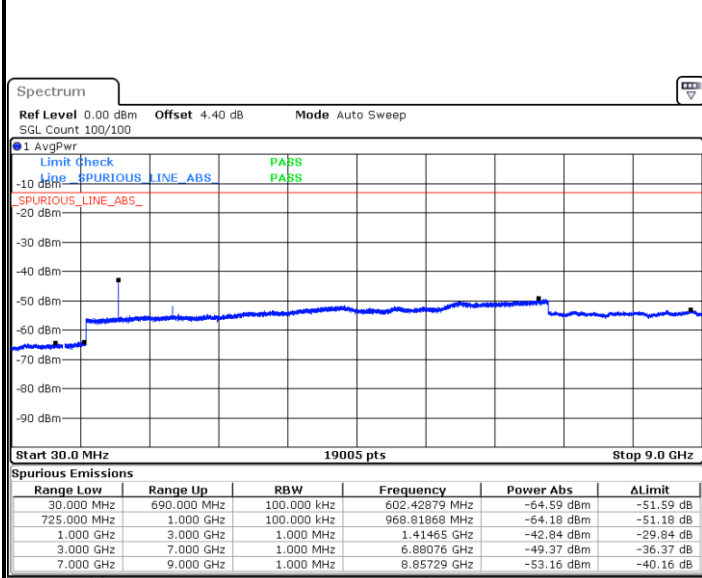

LTE Band 7 / 20MHz

Lowest Channel / 64QAM

Middle Channel / 64QAM

Date: 14.AUG.2017 11:57:18

Date: 14.AUG.2017 11:58:05

Highest Channel / 64QAM

Date: 14.AUG.2017 11:58:53

LTE Band 12 / 1.4MHz

Lowest Channel / QPSK

Date: 11.AUG.2017 21:52:19

Lowest Channel / 16QAM

Date: 11.AUG.2017 21:53:13

Middle Channel / QPSK

Date: 11.AUG.2017 21:54:59

Middle Channel / 16QAM

Date: 11.AUG.2017 21:54:06

LTE Band 12 / 1.4MHz

Highest Channel / QPSK

Date: 11.AUG.2017 21:55:53

Highest Channel / 16QAM

Date: 11.AUG.2017 21:56:46

LTE Band 12 / 3MHz

Lowest Channel / QPSK

Date: 11.AUG.2017 22:08:47

Lowest Channel / 16QAM

Date: 11.AUG.2017 22:09:40

LTE Band 12 / 3MHz

Middle Channel / QPSK

Date: 11.AUG.2017 22:11:27

Middle Channel / 16QAM

Date: 11.AUG.2017 22:10:34

Highest Channel / QPSK