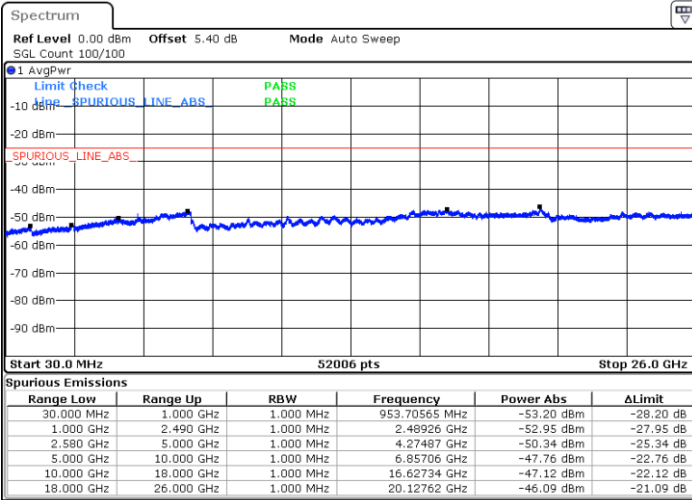

Date: 14.AUG.2017 15:02:15

Highest Channel / 16QAM

Date: 14.AUG.2017 15:03:10

LTE Band 7 / 5MHz

Lowest Channel / 64QAM

Middle Channel / 64QAM

Date: 14.AUG.2017 11:48:47

Date: 14.AUG.2017 11:50:43

Highest Channel / 64QAM

Date: 14.AUG.2017 11:51:30

LTE Band 7 / 10MHz

Lowest Channel / 64QAM

Middle Channel / 64QAM

Date: 14.AUG.2017 11:52:20

Date: 14.AUG.2017 11:53:09

Highest Channel / 64QAM

Date: 14.AUG.2017 11:54:00

LTE Band 7 / 15MHz

Lowest Channel / 64QAM

Middle Channel / 64QAM

Date: 14.AUG.2017 11:54:51

Date: 14.AUG.2017 11:55:39

Highest Channel / 64QAM

Date: 14.AUG.2017 11:56:27