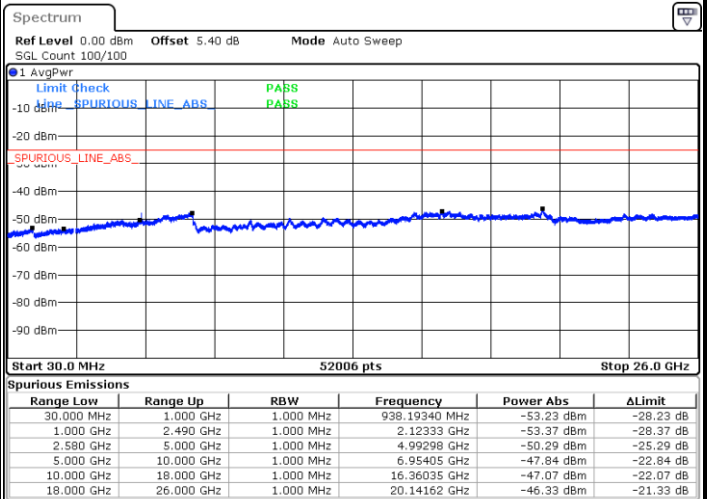

Middle Channel / 16QAM

Date: 14.AUG.2017 14:27:55

Date: 14.AUG.2017 14:27:00

Highest Channel / QPSK

Highest Channel / 16QAM

Date: 14.AUG.2017 14:28:49

Date: 14.AUG.2017 14:29:44

LTE Band 7 / 15MHz

Lowest Channel / QPSK

Lowest Channel / 16QAM

Date: 14.AUG.2017 14:41:54

Date: 14.AUG.2017 14:42:49

Middle Channel / QPSK

Middle Channel / 16QAM

Date: 14.AUG.2017 14:44:38

Date: 14.AUG.2017 14:43:43

LTE Band 7 / 15MHz

Highest Channel / QPSK

Date: 14 AUG 2017 14:45:32

Highest Channel / 16QAM

Date: 14 AUG 2017 14:46:27

LTE Band 7 / 20MHz

Lowest Channel / QPSK

Date: 14 AUG 2017 14:58:37

Lowest Channel / 16QAM

Date: 14 AUG 2017 14:59:32

LTE Band 7 / 20MHz

Middle Channel / QPSK

Date: 14.AUG.2017 15:01:21

Middle Channel / 16QAM

Date: 14.AUG.2017 15:00:26

Highest Channel / QPSK