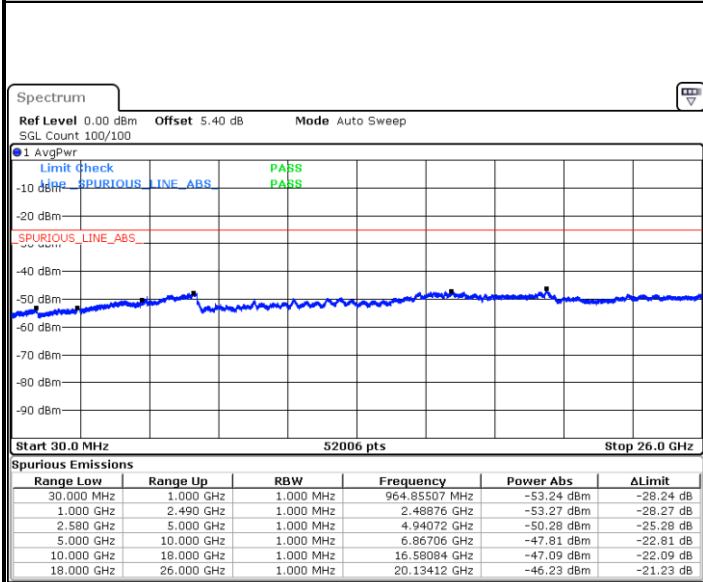

Highest Band Edge / Full RB

Date: 29 AUG 2017 21:47:21

LTE Band 66 / 20MHz / 64QAM

Lowest Band Edge / 1 RB

Date: 29 AUG 2017 22:13:41

Highest Band Edge / 1 RB

Date: 29 AUG 2017 22:26:52

Lowest Band Edge / Full RB

Date: 29 AUG 2017 22:22:15

Highest Band Edge / Full RB

Date: 29 AUG 2017 22:24:06

Conducted Spurious Emission

LTE Band 7 / 5MHz

Highest Channel / QPSK

Date: 14.AUG.2017 14:12:07

Highest Channel / 16QAM

Date: 14.AUG.2017 14:13:01

LTE Band 7 / 10MHz

Lowest Channel / QPSK

Date: 14.AUG.2017 14:25:11

Lowest Channel / 16QAM

Date: 14.AUG.2017 14:26:06

LTE Band 7 / 10MHz

Middle Channel / QPSK

Middle Channel / 16QAM

Date: 14.AUG.2017 14:27:55

Date: 14.AUG.2017 14:27:00

Highest Channel / QPSK

Highest Channel / 16QAM

Date: 14.AUG.2017 14:28:49

Date: 14.AUG.2017 14:29:44

LTE Band 7 / 15MHz