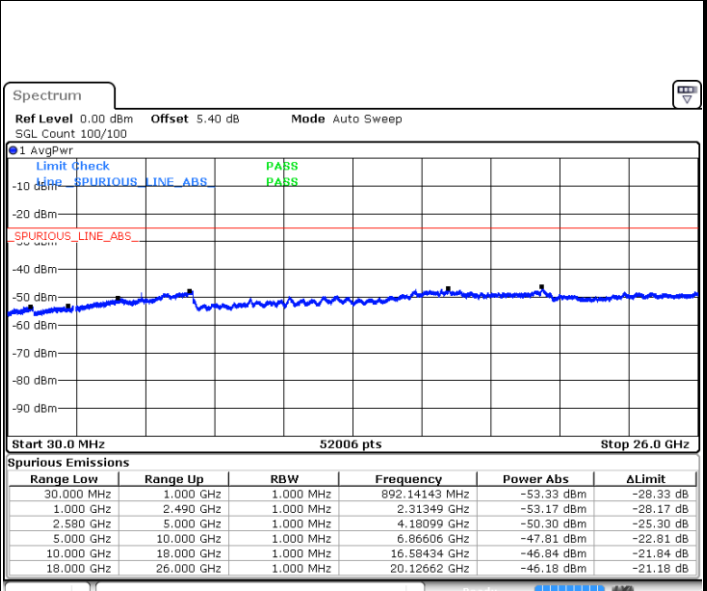

LTE Band 7 / 15MHz

Highest Channel / QPSK

Date: 14 AUG 2017 14:45:32

Highest Channel / 16QAM

Date: 14 AUG 2017 14:46:27

LTE Band 7 / 20MHz

Lowest Channel / QPSK

Date: 14 AUG 2017 14:58:37

Lowest Channel / 16QAM

Date: 14 AUG 2017 14:59:32

LTE Band 7 / 20MHz

Middle Channel / QPSK

Date: 14.AUG.2017 15:01:21

Middle Channel / 16QAM

Date: 14.AUG.2017 15:00:26

Highest Channel / QPSK

Date: 14.AUG.2017 15:02:15

Highest Channel / 16QAM

Date: 14.AUG.2017 15:03:10

LTE Band 7 / 5MHz

Lowest Channel / 64QAM

Middle Channel / 64QAM

Date: 14.AUG.2017 11:48:47

Date: 14.AUG.2017 11:50:43

Highest Channel / 64QAM

Date: 14.AUG.2017 11:51:30

LTE Band 7 / 10MHz

Lowest Channel / 64QAM

Middle Channel / 64QAM

Date: 14.AUG.2017 11:52:20

Date: 14.AUG.2017 11:53:09

Highest Channel / 64QAM