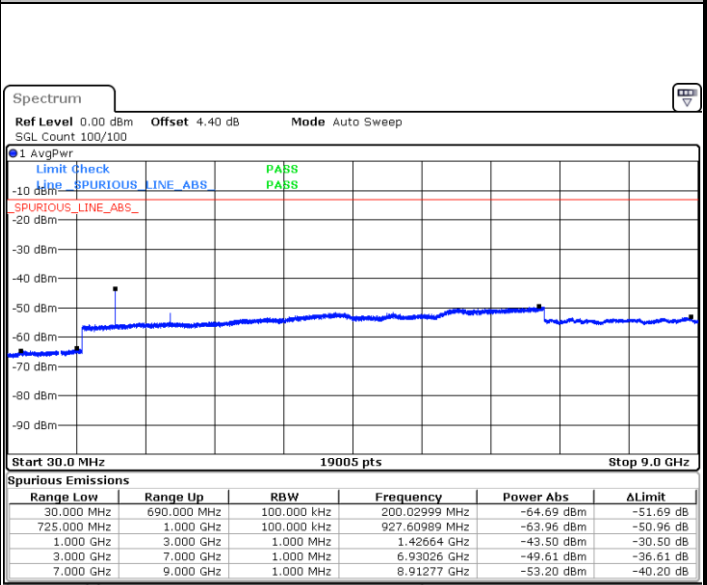

LTE Band 12 / 1.4MHz

Highest Channel / QPSK

Date: 11.AUG.2017 21:55:53

Highest Channel / 16QAM

Date: 11.AUG.2017 21:56:46

LTE Band 12 / 3MHz

Lowest Channel / QPSK

Date: 11.AUG.2017 22:08:47

Lowest Channel / 16QAM

Date: 11.AUG.2017 22:09:40

LTE Band 12 / 3MHz

Middle Channel / QPSK

Date: 11.AUG.2017 22:11:27

Middle Channel / 16QAM

Date: 11.AUG.2017 22:10:34

Highest Channel / QPSK

Date: 11.AUG.2017 22:12:21

Highest Channel / 16QAM

Date: 11.AUG.2017 22:13:14

LTE Band 12 / 5MHz

Lowest Channel / QPSK

Lowest Channel / 16QAM

Date: 11.AUG.2017 22:25:15

Date: 11.AUG.2017 22:26:08