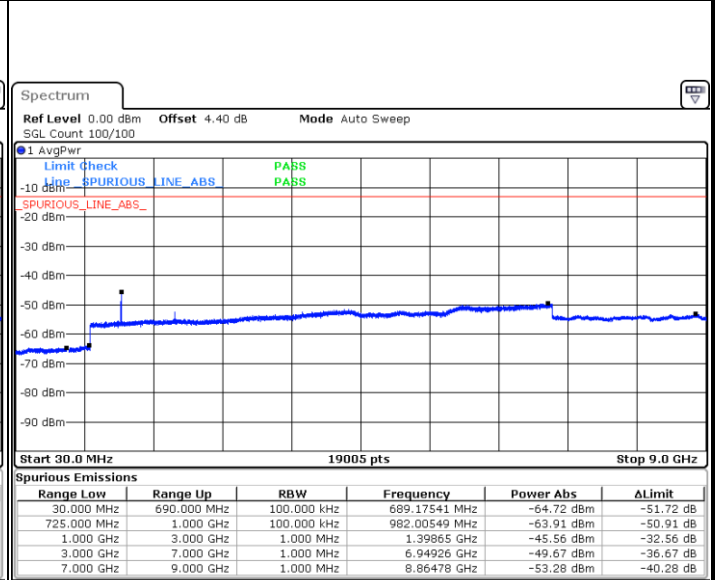

Date: 14.AUG.2017 11:54:00

LTE Band 7 / 15MHz

Lowest Channel / 64QAM

Middle Channel / 64QAM

Date: 14.AUG.2017 11:54:51

Date: 14.AUG.2017 11:55:39

Highest Channel / 64QAM

Date: 14.AUG.2017 11:56:27

LTE Band 7 / 20MHz

Lowest Channel / 64QAM

Middle Channel / 64QAM

Date: 14.AUG.2017 11:57:18

Date: 14.AUG.2017 11:58:05

Highest Channel / 64QAM

Date: 14.AUG.2017 11:58:53

LTE Band 12 / 1.4MHz

Lowest Channel / QPSK

Date: 11.AUG.2017 21:52:19

Lowest Channel / 16QAM

Date: 11.AUG.2017 21:53:13

Middle Channel / QPSK

Date: 11.AUG.2017 21:54:59

Middle Channel / 16QAM

Date: 11.AUG.2017 21:54:06

LTE Band 12 / 1.4MHz

Highest Channel / QPSK

Date: 11.AUG.2017 21:55:53

Highest Channel / 16QAM

Date: 11.AUG.2017 21:56:46

LTE Band 12 / 3MHz

Lowest Channel / QPSK

Date: 11.AUG.2017 22:08:47