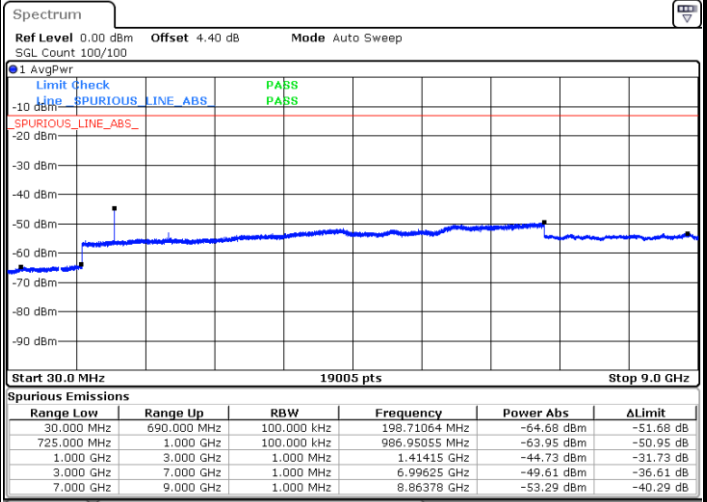

Date: 11.AUG.2017 22:29:42

LTE Band 12 / 10MHz

Lowest Channel / QPSK

Date: 11.AUG.2017 22:41:43

Lowest Channel / 16QAM

Date: 11.AUG.2017 22:42:36

LTE Band 12 / 10MHz

Middle Channel / QPSK

Date: 11.AUG.2017 22:44:23

Middle Channel / 16QAM

Date: 11.AUG.2017 22:43:30

Highest Channel / QPSK

Date: 11.AUG.2017 22:45:16

Highest Channel / 16QAM

Date: 11.AUG.2017 22:46:10

LTE Band 12 / 1.4MHz

Lowest Channel / 64QAM

Middle Channel / 64QAM

Date: 11.AUG.2017 23:13:39

Date: 11.AUG.2017 23:14:06

Highest Channel / 64QAM

Date: 11.AUG.2017 23:14:36

LTE Band 12 / 3MHz

Lowest Channel / 64QAM

Middle Channel / 64QAM

Date: 11.AUG.2017 23:15:06

Date: 11.AUG.2017 23:17:01

Highest Channel / 64QAM

Date: 11.AUG.2017 23:18:36

LTE Band 12 / 5MHz

Lowest Channel / 64QAM

Middle Channel / 64QAM