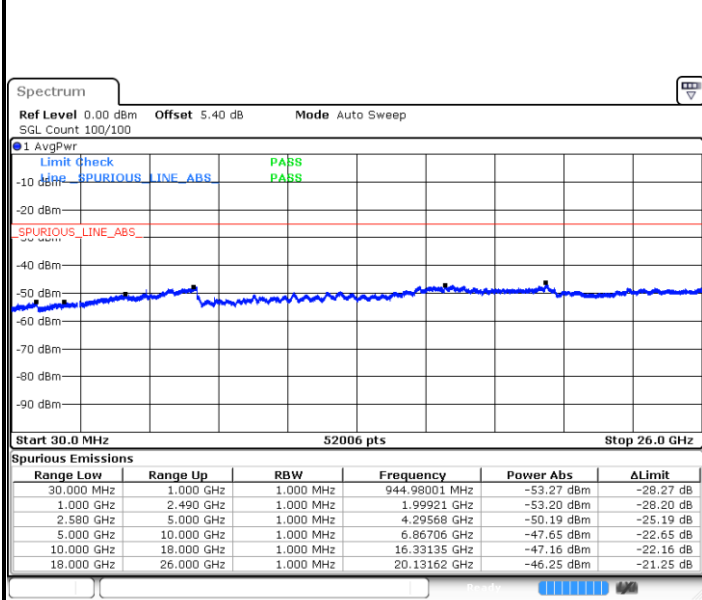

LTE Band 7 / 15MHz

Highest Channel / QPSK

Date: 14 AUG 2017 14:45:32

Highest Channel / 16QAM

Date: 14 AUG 2017 14:46:27

LTE Band 7 / 20MHz

Lowest Channel / QPSK

Date: 14 AUG 2017 14:58:37

Lowest Channel / 16QAM

Date: 14 AUG 2017 14:59:32

LTE Band 7 / 20MHz

Middle Channel / QPSK

Date: 14.AUG.2017 15:01:21

Middle Channel / 16QAM

Date: 14.AUG.2017 15:00:26

Highest Channel / QPSK

Date: 14.AUG.2017 15:02:15

Highest Channel / 16QAM

Date: 14.AUG.2017 15:03:10

LTE Band 7 / 5MHz

Lowest Channel / 64QAM

Middle Channel / 64QAM

Date: 14.AUG.2017 11:48:47

Date: 14.AUG.2017 11:50:43

Highest Channel / 64QAM

Date: 14.AUG.2017 11:51:30

LTE Band 7 / 10MHz

Lowest Channel / 64QAM

Middle Channel / 64QAM

Date: 14.AUG.2017 11:52:20

Date: 14.AUG.2017 11:53:09

Highest Channel / 64QAM