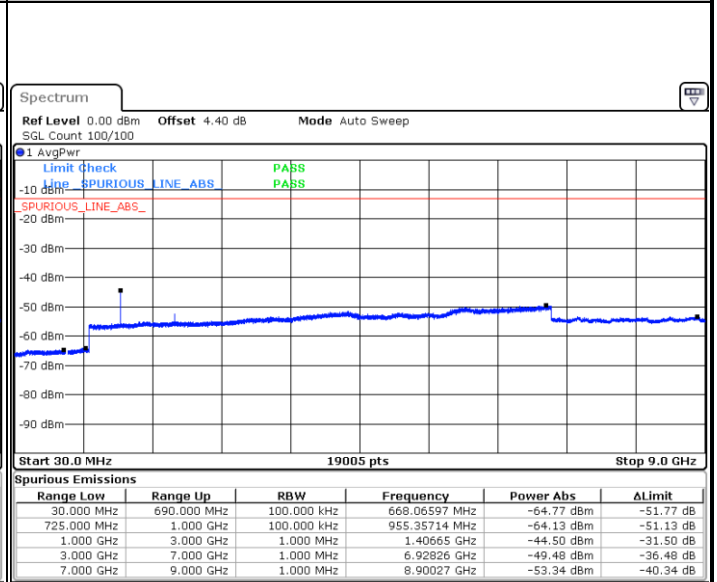

Middle Channel / QPSK

Middle Channel / 16QAM

Date: 11.AUG.2017 22:27:55

Date: 11.AUG.2017 22:27:02

LTE Band 12 / 5MHz

Highest Channel / QPSK

Date: 11.AUG.2017 22:28:49

Highest Channel / 16QAM

Date: 11.AUG.2017 22:29:42

LTE Band 12 / 10MHz

Lowest Channel / QPSK

Date: 11.AUG.2017 22:41:43

Lowest Channel / 16QAM

Date: 11.AUG.2017 22:42:36

LTE Band 12 / 10MHz

Middle Channel / QPSK

Date: 11.AUG.2017 22:44:23

Middle Channel / 16QAM

Date: 11.AUG.2017 22:43:30

Highest Channel / QPSK

Date: 11.AUG.2017 22:45:16

Highest Channel / 16QAM

Date: 11.AUG.2017 22:46:10

LTE Band 12 / 1.4MHz