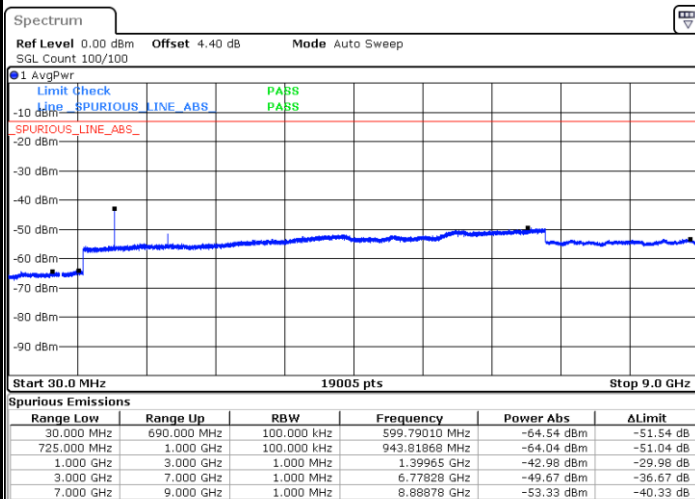

Date: 11.AUG.2017 22:12:21

Highest Channel / 16QAM

Date: 11.AUG.2017 22:13:14

LTE Band 12 / 5MHz

Lowest Channel / QPSK

Lowest Channel / 16QAM

Date: 11.AUG.2017 22:25:15

Date: 11.AUG.2017 22:26:08

Middle Channel / QPSK

Middle Channel / 16QAM

Date: 11.AUG.2017 22:27:55

Date: 11.AUG.2017 22:27:02

LTE Band 12 / 5MHz

Highest Channel / QPSK

Date: 11.AUG.2017 22:28:49

Highest Channel / 16QAM

Date: 11.AUG.2017 22:29:42

LTE Band 12 / 10MHz

Lowest Channel / QPSK

Date: 11.AUG.2017 22:41:43

Lowest Channel / 16QAM

Date: 11.AUG.2017 22:42:36

LTE Band 12 / 10MHz

Middle Channel / QPSK

Date: 11.AUG.2017 22:44:23

Middle Channel / 16QAM

Date: 11.AUG.2017 22:43:30

Highest Channel / QPSK

Date: 11.AUG.2017 22:45:16

Highest Channel / 16QAM

Date: 11.AUG.2017 22:46:10

LTE Band 12 / 1.4MHz