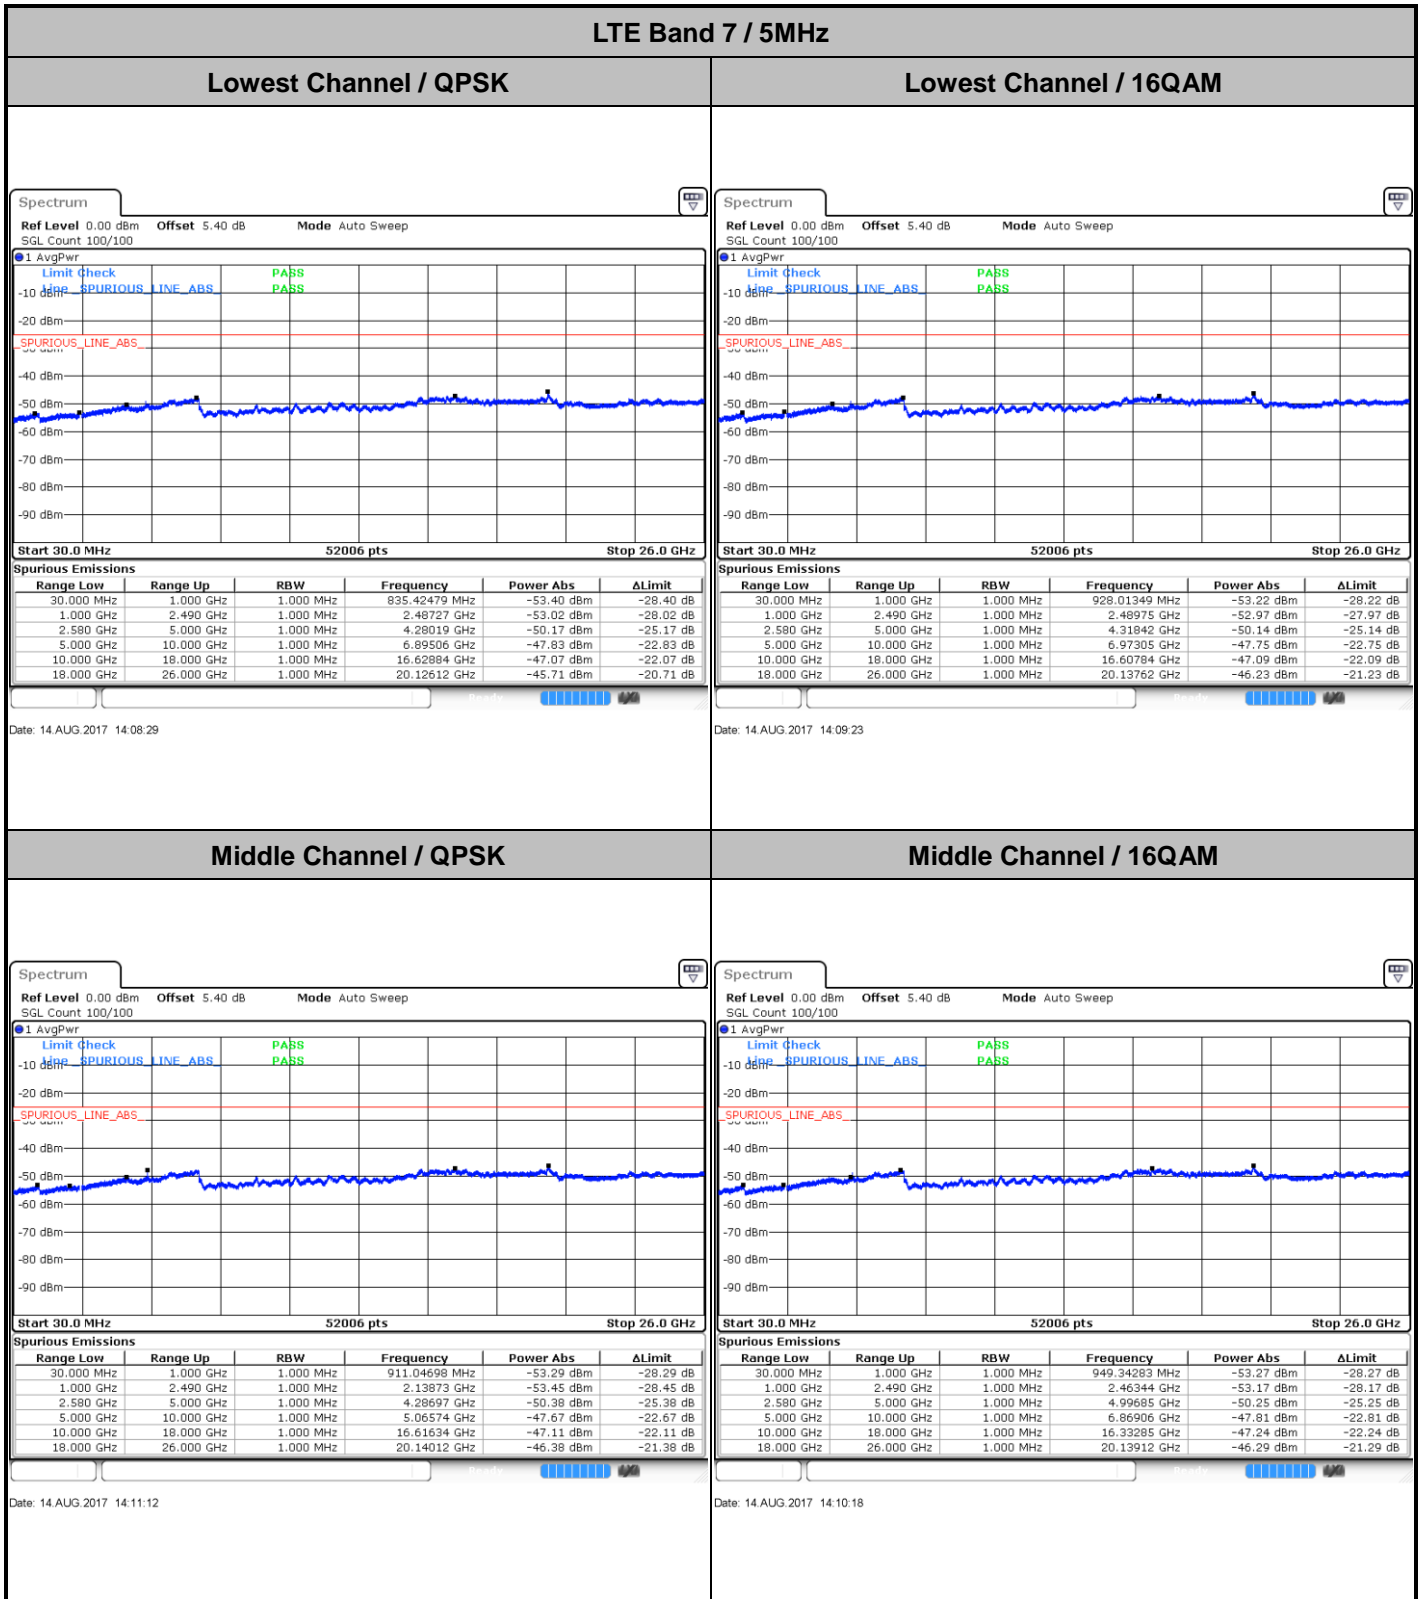

Highest Band Edge / Full RB

Date: 29 AUG 2017 21:47:21

LTE Band 66 / 20MHz / 64QAM

Lowest Band Edge / 1 RB

Date: 29 AUG 2017 22:13:41

Highest Band Edge / 1 RB

Date: 29 AUG 2017 22:26:52

Lowest Band Edge / Full RB

Date: 29 AUG 2017 22:22:15

Highest Band Edge / Full RB

Date: 29 AUG 2017 22:24:06

Conducted Spurious Emission

LTE Band 7 / 5MHz

Highest Channel / QPSK

Date: 14.AUG.2017 14:12:07

Highest Channel / 16QAM

Date: 14.AUG.2017 14:13:01

LTE Band 7 / 10MHz

Lowest Channel / QPSK

Date: 14.AUG.2017 14:25:11

Lowest Channel / 16QAM

Date: 14.AUG.2017 14:26:06

LTE Band 7 / 10MHz

Middle Channel / QPSK