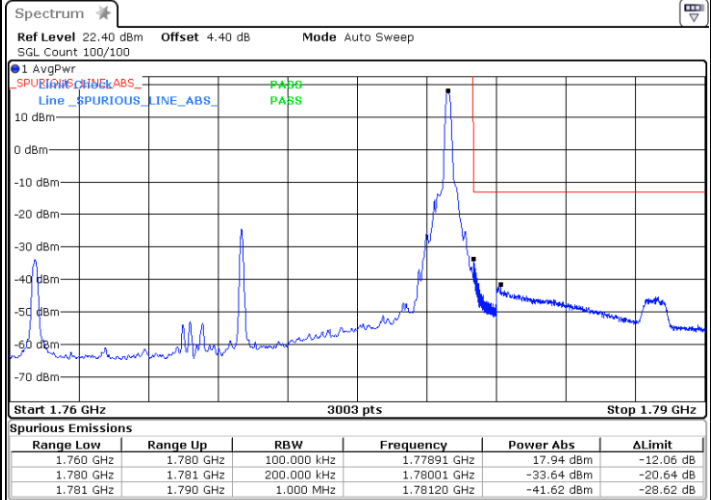

Date: 29 AUG 2017 21:17:39

LTE Band 66 / 15MHz / 64QAM

Lowest Band Edge / 1 RB

Date: 29 AUG 2017 21:40:32

Highest Band Edge / 1 RB

Date: 29 AUG 2017 21:46:48

Lowest Band Edge / Full RB

Date: 29 AUG 2017 21:41:01

Highest Band Edge / Full RB

Date: 29 AUG 2017 21:47:21

LTE Band 66 / 20MHz / 64QAM

Lowest Band Edge / 1 RB

Date: 29 AUG 2017 22:13:41

Highest Band Edge / 1 RB

Date: 29 AUG 2017 22:26:52

Lowest Band Edge / Full RB

Date: 29 AUG 2017 22:22:15

Highest Band Edge / Full RB

Date: 29 AUG 2017 22:24:06

Conducted Spurious Emission

LTE Band 7 / 5MHz

Highest Channel / QPSK

Date: 14.AUG.2017 14:12:07

Highest Channel / 16QAM

Date: 14.AUG.2017 14:13:01

LTE Band 7 / 10MHz

Lowest Channel / QPSK

Date: 14.AUG.2017 14:25:11

Lowest Channel / 16QAM

Date: 14.AUG.2017 14:26:06

LTE Band 7 / 10MHz

Middle Channel / QPSK