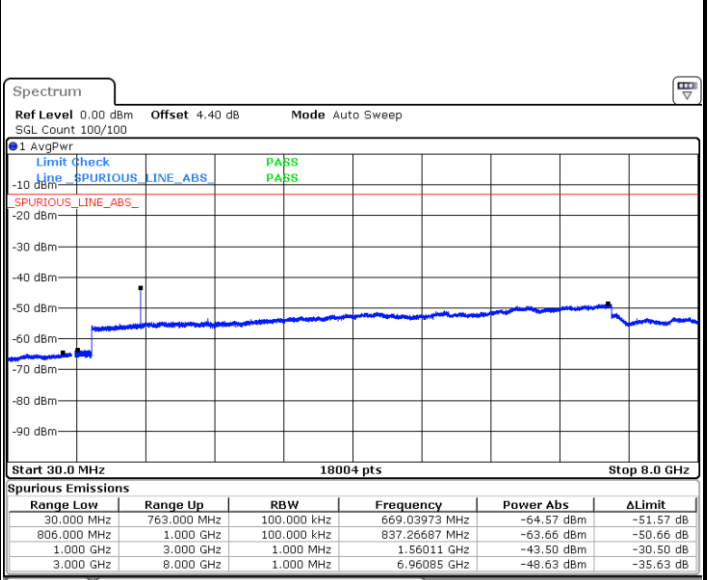

Date: 11.AUG.2017 23:20:53

Date: 11.AUG.2017 23:23:26

Highest Channel / 64QAM

Date: 11.AUG.2017 23:23:53

LTE Band 12 / 10MHz

Lowest Channel / 64QAM

Middle Channel / 64QAM

Date: 11.AUG.2017 23:27:26

Date: 11.AUG.2017 23:27:52

Highest Channel / 64QAM

Date: 11.AUG.2017 23:28:21

LTE Band 13 / 5MHz

Lowest Channel / QPSK

Date: 11.AUG.2017 20:30:49

Lowest Channel / 16QAM

Date: 11.AUG.2017 20:29:54

Middle Channel / QPSK

Date: 11.AUG.2017 20:32:27

Middle Channel / 16QAM

Date: 11.AUG.2017 20:33:22

LTE Band 13 / 5MHz

Highest Channel / QPSK

Highest Channel / 16QAM

LTE Band 13 / 10MHz