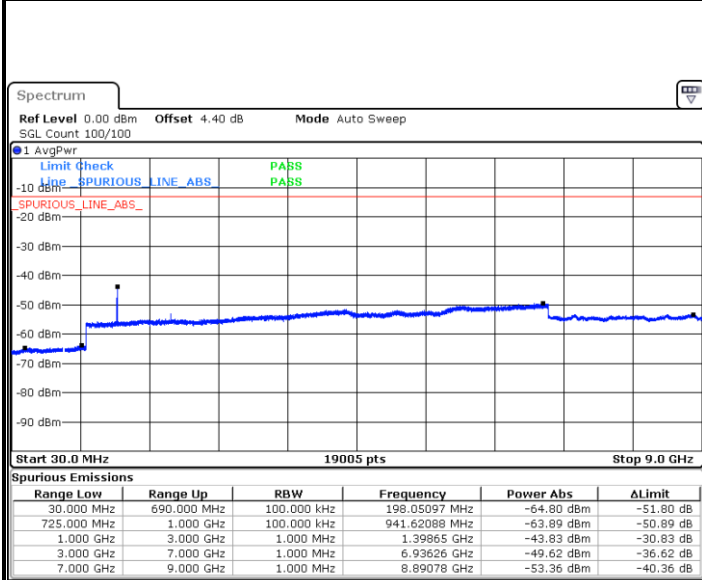

Date: 14.AUG.2017 11:54:00

LTE Band 7 / 15MHz

Lowest Channel / 64QAM

Middle Channel / 64QAM

Date: 14.AUG.2017 11:54:51

Date: 14.AUG.2017 11:55:39

Highest Channel / 64QAM

Date: 14.AUG.2017 11:56:27

LTE Band 7 / 20MHz

Lowest Channel / 64QAM

Middle Channel / 64QAM

Date: 14.AUG.2017 11:57:18

Date: 14.AUG.2017 11:58:05

Highest Channel / 64QAM

Date: 14.AUG.2017 11:58:53

LTE Band 12 / 1.4MHz

Lowest Channel / QPSK

Date: 11.AUG.2017 21:52:19

Lowest Channel / 16QAM

Date: 11.AUG.2017 21:53:13

Middle Channel / QPSK

Date: 11.AUG.2017 21:54:59

Middle Channel / 16QAM

Date: 11.AUG.2017 21:54:06

LTE Band 12 / 1.4MHz

Highest Channel / QPSK

Date: 11.AUG.2017 21:55:53

Highest Channel / 16QAM

Date: 11.AUG.2017 21:56:46

LTE Band 12 / 3MHz

Lowest Channel / QPSK

Date: 11.AUG.2017 22:08:47