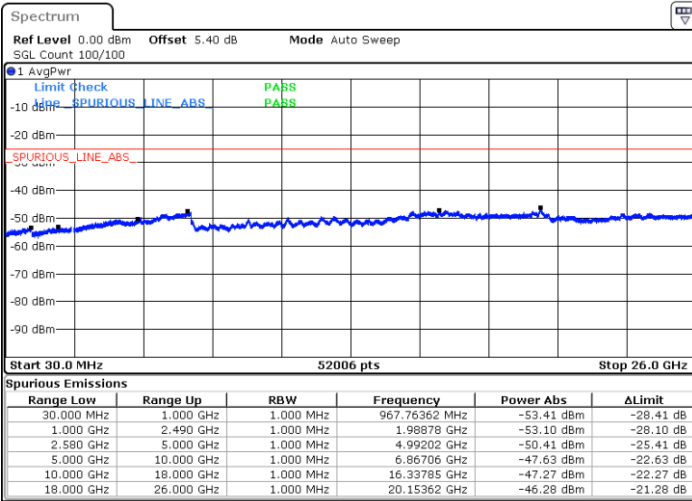

Lowest Channel / 16QAM

Date: 14 AUG 2017 14:59:32

LTE Band 7 / 20MHz

Middle Channel / QPSK

Date: 14.AUG.2017 15:01:21

Middle Channel / 16QAM

Date: 14.AUG.2017 15:00:26

Highest Channel / QPSK

Date: 14.AUG.2017 15:02:15

Highest Channel / 16QAM

Date: 14.AUG.2017 15:03:10

LTE Band 7 / 5MHz

Lowest Channel / 64QAM

Middle Channel / 64QAM

Date: 14.AUG.2017 11:48:47

Date: 14.AUG.2017 11:50:43

Highest Channel / 64QAM

Date: 14.AUG.2017 11:51:30

LTE Band 7 / 10MHz

Lowest Channel / 64QAM

Middle Channel / 64QAM

Date: 14.AUG.2017 11:52:20

Date: 14.AUG.2017 11:53:09

Highest Channel / 64QAM