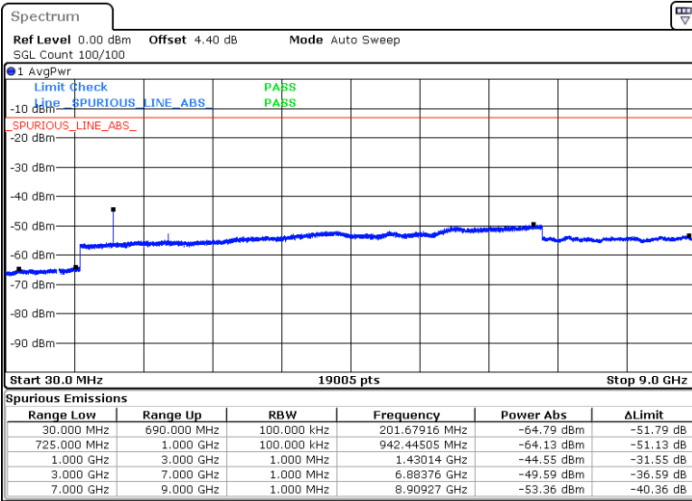

Date: 11.AUG.2017 22:44:23

Middle Channel / 16QAM

Date: 11.AUG.2017 22:43:30

Highest Channel / QPSK

Date: 11.AUG.2017 22:45:16

Highest Channel / 16QAM

Date: 11.AUG.2017 22:46:10

LTE Band 12 / 1.4MHz

Lowest Channel / 64QAM

Middle Channel / 64QAM

Date: 11.AUG.2017 23:13:39

Date: 11.AUG.2017 23:14:06

Highest Channel / 64QAM

Date: 11.AUG.2017 23:14:36

LTE Band 12 / 3MHz

Lowest Channel / 64QAM

Middle Channel / 64QAM

Date: 11.AUG.2017 23:15:06

Date: 11.AUG.2017 23:17:01

Highest Channel / 64QAM

Date: 11.AUG.2017 23:18:36

LTE Band 12 / 5MHz

Lowest Channel / 64QAM

Middle Channel / 64QAM

Date: 11.AUG.2017 23:20:53

Date: 11.AUG.2017 23:23:26

Highest Channel / 64QAM

Date: 11.AUG.2017 23:23:53

LTE Band 12 / 10MHz

Lowest Channel / 64QAM

Middle Channel / 64QAM

Date: 11.AUG.2017 23:27:26