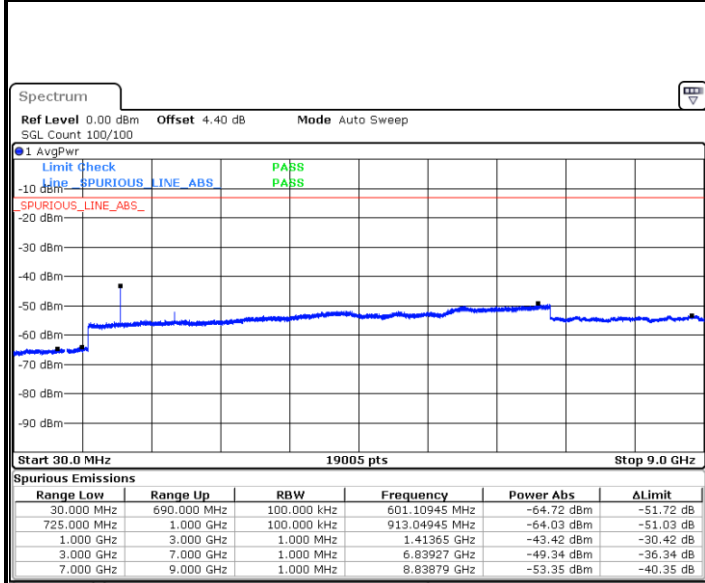

Date: 11.AUG.2017 22:12:21

Highest Channel / 16QAM

Date: 11.AUG.2017 22:13:14

LTE Band 12 / 5MHz

Lowest Channel / QPSK

Lowest Channel / 16QAM

Date: 11.AUG.2017 22:25:15

Date: 11.AUG.2017 22:26:08

Middle Channel / QPSK

Middle Channel / 16QAM

Date: 11.AUG.2017 22:27:55

Date: 11.AUG.2017 22:27:02

LTE Band 12 / 5MHz

Highest Channel / QPSK

Date: 11.AUG.2017 22:28:49

Highest Channel / 16QAM

Date: 11.AUG.2017 22:29:42

LTE Band 12 / 10MHz

Lowest Channel / QPSK

Date: 11.AUG.2017 22:41:43

Lowest Channel / 16QAM

Date: 11.AUG.2017 22:42:36

LTE Band 12 / 10MHz

Middle Channel / QPSK

Date: 11.AUG.2017 22:44:23

Middle Channel / 16QAM

Date: 11.AUG.2017 22:43:30

Highest Channel / QPSK

Date: 11.AUG.2017 22:45:16

Highest Channel / 16QAM

Date: 11.AUG.2017 22:46:10

LTE Band 12 / 1.4MHz