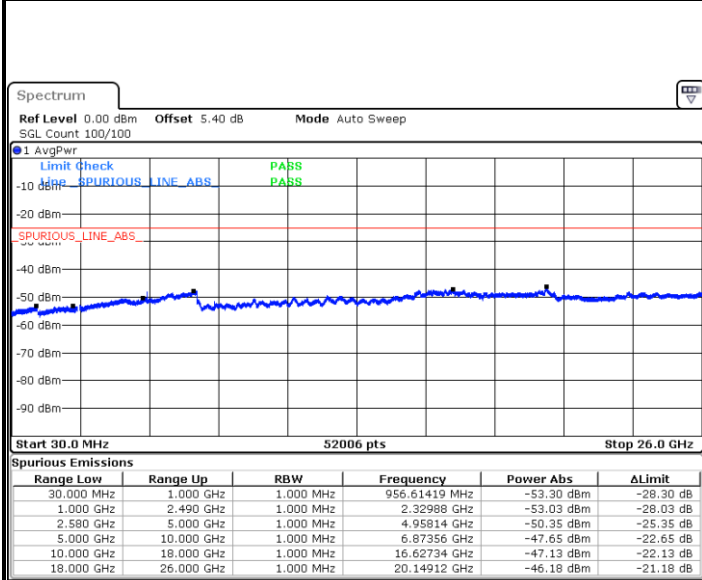

Middle Channel / 16QAM

Date: 14.AUG.2017 14:27:55

Date: 14.AUG.2017 14:27:00

Highest Channel / QPSK

Highest Channel / 16QAM

Date: 14.AUG.2017 14:28:49

Date: 14.AUG.2017 14:29:44

LTE Band 7 / 15MHz

Lowest Channel / QPSK

Lowest Channel / 16QAM

Date: 14.AUG.2017 14:41:54

Date: 14.AUG.2017 14:42:49

Middle Channel / QPSK

Middle Channel / 16QAM

Date: 14.AUG.2017 14:44:38

Date: 14.AUG.2017 14:43:43

LTE Band 7 / 15MHz

Highest Channel / QPSK

Date: 14 AUG 2017 14:45:32

Highest Channel / 16QAM

Date: 14 AUG 2017 14:46:27

LTE Band 7 / 20MHz

Lowest Channel / QPSK

Date: 14 AUG 2017 14:58:37

Lowest Channel / 16QAM

Date: 14 AUG 2017 14:59:32

LTE Band 7 / 20MHz

Middle Channel / QPSK

Date: 14.AUG.2017 15:01:21

Middle Channel / 16QAM

Date: 14.AUG.2017 15:00:26

Highest Channel / QPSK