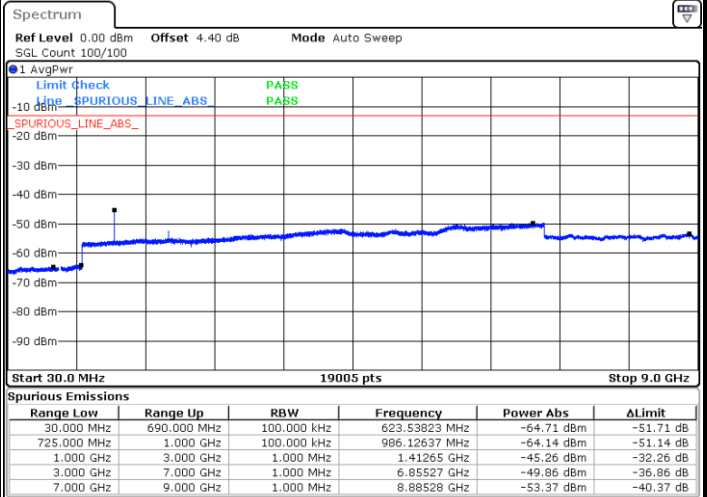

Date: 11.AUG.2017 22:44:23

Middle Channel / 16QAM

Date: 11.AUG.2017 22:43:30

Highest Channel / QPSK

Date: 11.AUG.2017 22:45:16

Highest Channel / 16QAM

Date: 11.AUG.2017 22:46:10

LTE Band 12 / 1.4MHz

Lowest Channel / 64QAM

Middle Channel / 64QAM

Date: 11.AUG.2017 23:13:39

Date: 11.AUG.2017 23:14:06

Highest Channel / 64QAM

Date: 11.AUG.2017 23:14:36

LTE Band 12 / 3MHz

Lowest Channel / 64QAM

Middle Channel / 64QAM

Date: 11.AUG.2017 23:15:06

Date: 11.AUG.2017 23:17:01

Highest Channel / 64QAM

Date: 11.AUG.2017 23:18:36

LTE Band 12 / 5MHz

Lowest Channel / 64QAM

Middle Channel / 64QAM

Date: 11.AUG.2017 23:20:53

Date: 11.AUG.2017 23:23:26

Highest Channel / 64QAM

Date: 11.AUG.2017 23:23:53

LTE Band 12 / 10MHz

Lowest Channel / 64QAM

Middle Channel / 64QAM

Date: 11.AUG.2017 23:27:26