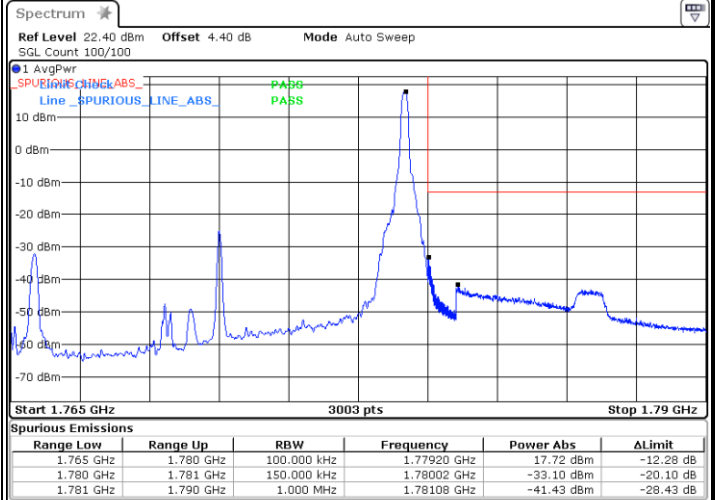

LTE Band 66 / 10MHz / 64QAM

Lowest Band Edge / 1 RB

Date: 29 AUG 2017 21:13:31

Highest Band Edge / 1 RB

Date: 29 AUG 2017 21:17:09

Lowest Band Edge / Full RB

Date: 29 AUG 2017 21:14:06

Highest Band Edge / Full RB

Date: 29 AUG 2017 21:17:39

LTE Band 66 / 15MHz / 64QAM

Lowest Band Edge / 1 RB

Date: 29 AUG 2017 21:40:32

Highest Band Edge / 1 RB

Date: 29 AUG 2017 21:46:48

Lowest Band Edge / Full RB

Date: 29 AUG 2017 21:41:01

Highest Band Edge / Full RB

Date: 29 AUG 2017 21:47:21

LTE Band 66 / 20MHz / 64QAM

Lowest Band Edge / 1 RB

Date: 29 AUG 2017 22:13:41

Highest Band Edge / 1 RB

Date: 29 AUG 2017 22:26:52

Lowest Band Edge / Full RB

Date: 29 AUG 2017 22:22:15

Highest Band Edge / Full RB

Date: 29 AUG 2017 22:24:06

Conducted Spurious Emission

LTE Band 7 / 5MHz

Highest Channel / QPSK

Date: 14.AUG.2017 14:12:07

Highest Channel / 16QAM