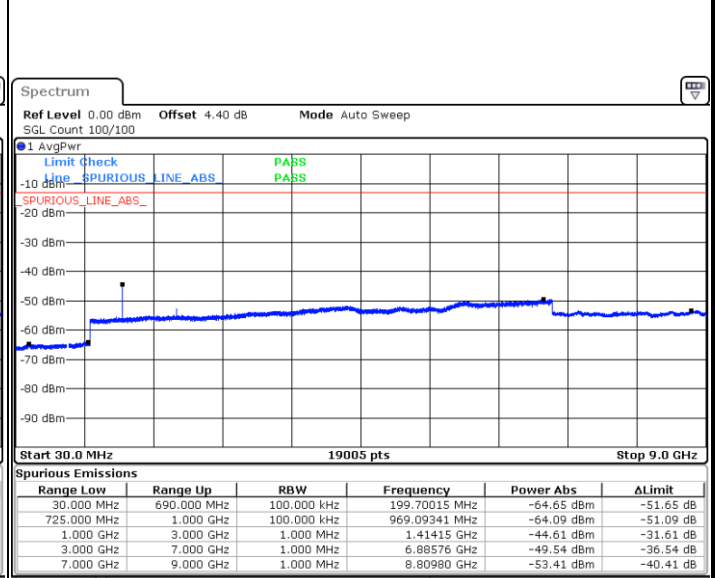

LTE Band 7 / 20MHz

Lowest Channel / 64QAM

Middle Channel / 64QAM

Date: 14.AUG.2017 11:57:18

Date: 14.AUG.2017 11:58:05

Highest Channel / 64QAM

Date: 14.AUG.2017 11:58:53

LTE Band 12 / 1.4MHz

Lowest Channel / QPSK

Date: 11.AUG.2017 21:52:19

Lowest Channel / 16QAM

Date: 11.AUG.2017 21:53:13

Middle Channel / QPSK

Date: 11.AUG.2017 21:54:59

Middle Channel / 16QAM

Date: 11.AUG.2017 21:54:06

LTE Band 12 / 1.4MHz

Highest Channel / QPSK

Date: 11.AUG.2017 21:55:53

Highest Channel / 16QAM

Date: 11.AUG.2017 21:56:46

LTE Band 12 / 3MHz

Lowest Channel / QPSK

Date: 11.AUG.2017 22:08:47