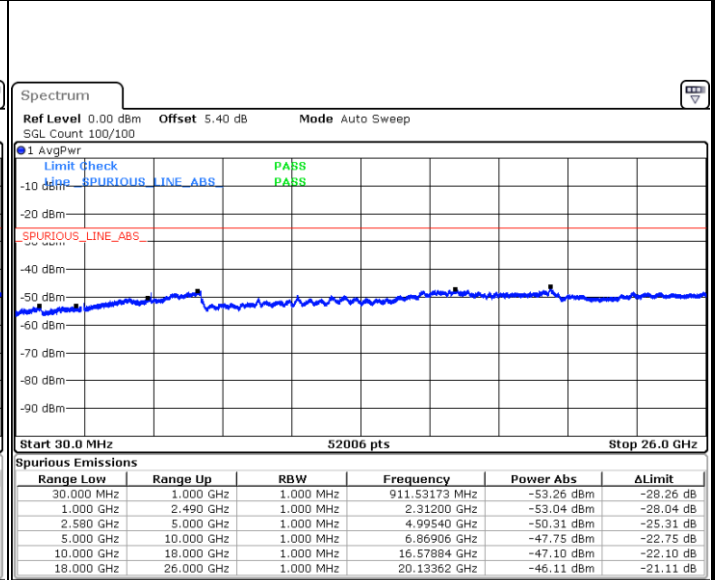

Middle Channel / 16QAM

Date: 14.AUG.2017 14:27:55

Date: 14.AUG.2017 14:27:00

Highest Channel / QPSK

Highest Channel / 16QAM

Date: 14.AUG.2017 14:28:49

Date: 14.AUG.2017 14:29:44

LTE Band 7 / 15MHz

Lowest Channel / QPSK

Lowest Channel / 16QAM

Date: 14.AUG.2017 14:41:54

Date: 14.AUG.2017 14:42:49

Middle Channel / QPSK

Middle Channel / 16QAM

Date: 14.AUG.2017 14:44:38

Date: 14.AUG.2017 14:43:43

LTE Band 7 / 15MHz

Highest Channel / QPSK

Date: 14 AUG 2017 14:45:32

Highest Channel / 16QAM

Date: 14 AUG 2017 14:46:27

LTE Band 7 / 20MHz

Lowest Channel / QPSK

Date: 14 AUG 2017 14:58:37

Lowest Channel / 16QAM

Date: 14 AUG 2017 14:59:32

LTE Band 7 / 20MHz

Middle Channel / QPSK

Date: 14.AUG.2017 15:01:21

Middle Channel / 16QAM

Date: 14.AUG.2017 15:00:26

Highest Channel / QPSK