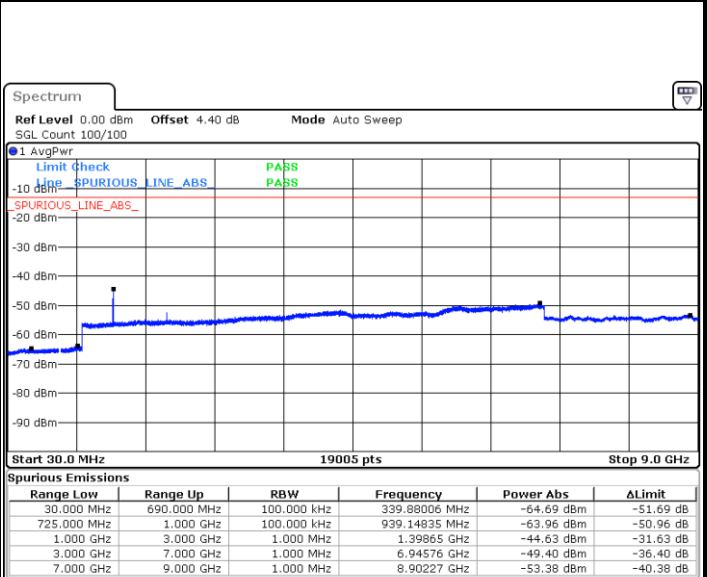

LTE Band 7 / 20MHz

Lowest Channel / 64QAM

Middle Channel / 64QAM

Date: 14.AUG.2017 11:57:18

Date: 14.AUG.2017 11:58:05

Highest Channel / 64QAM

Date: 14.AUG.2017 11:58:53

LTE Band 12 / 1.4MHz

Lowest Channel / QPSK

Date: 11.AUG.2017 21:52:19

Lowest Channel / 16QAM

Date: 11.AUG.2017 21:53:13

Middle Channel / QPSK

Date: 11.AUG.2017 21:54:59

Middle Channel / 16QAM

Date: 11.AUG.2017 21:54:06

LTE Band 12 / 1.4MHz

Highest Channel / QPSK

Date: 11.AUG.2017 21:55:53

Highest Channel / 16QAM

Date: 11.AUG.2017 21:56:46

LTE Band 12 / 3MHz

Lowest Channel / QPSK

Date: 11.AUG.2017 22:08:47

Lowest Channel / 16QAM

Date: 11.AUG.2017 22:09:40

LTE Band 12 / 3MHz

Middle Channel / QPSK

Date: 11.AUG.2017 22:11:27

Middle Channel / 16QAM

Date: 11.AUG.2017 22:10:34

Highest Channel / QPSK