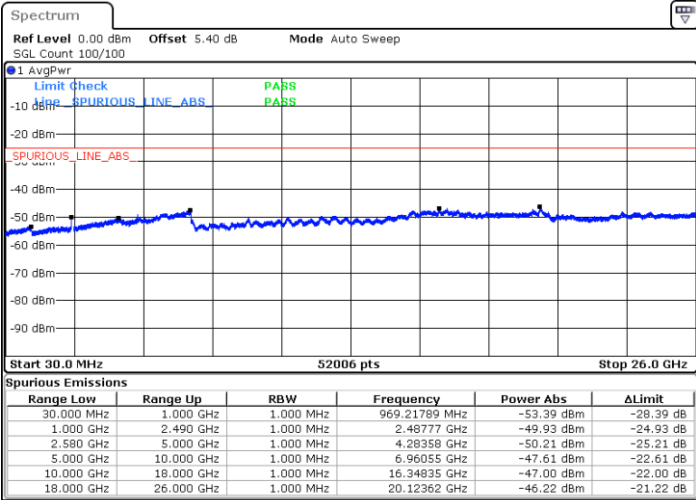

Date: 14.AUG.2017 14:13:01

LTE Band 7 / 10MHz

Lowest Channel / QPSK

Date: 14.AUG.2017 14:25:11

Lowest Channel / 16QAM

Date: 14.AUG.2017 14:26:06

LTE Band 7 / 10MHz

Middle Channel / QPSK

Middle Channel / 16QAM

Date: 14.AUG.2017 14:27:55

Date: 14.AUG.2017 14:27:00

Highest Channel / QPSK

Highest Channel / 16QAM

Date: 14.AUG.2017 14:28:49

Date: 14.AUG.2017 14:29:44

LTE Band 7 / 15MHz

Lowest Channel / QPSK

Lowest Channel / 16QAM

Date: 14.AUG.2017 14:41:54

Date: 14.AUG.2017 14:42:49

Middle Channel / QPSK

Middle Channel / 16QAM

Date: 14.AUG.2017 14:44:38

Date: 14.AUG.2017 14:43:43

LTE Band 7 / 15MHz

Highest Channel / QPSK

Date: 14 AUG 2017 14:45:32

Highest Channel / 16QAM

Date: 14 AUG 2017 14:46:27

LTE Band 7 / 20MHz

Lowest Channel / QPSK

Date: 14 AUG 2017 14:58:37