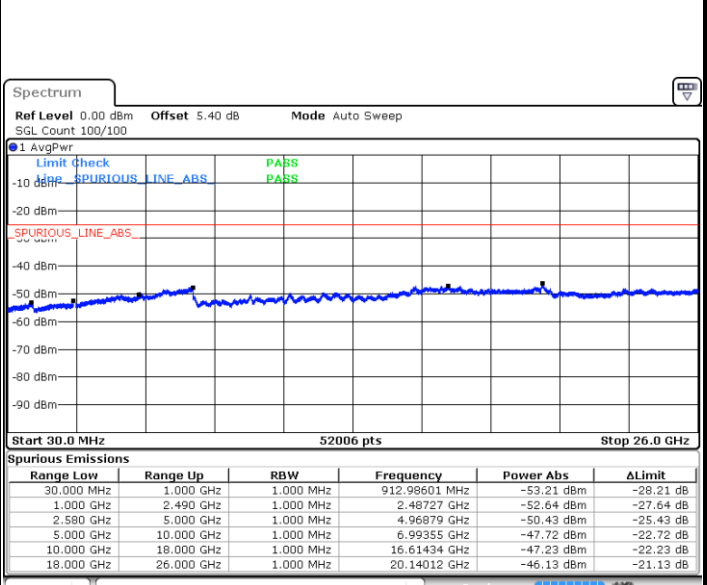

Highest Band Edge / Full RB

Date: 29 AUG 2017 21:47:21

LTE Band 66 / 20MHz / 64QAM

Lowest Band Edge / 1 RB

Date: 29 AUG 2017 22:13:41

Highest Band Edge / 1 RB

Date: 29 AUG 2017 22:26:52

Lowest Band Edge / Full RB

Date: 29 AUG 2017 22:22:15

Highest Band Edge / Full RB

Date: 29 AUG 2017 22:24:06

Conducted Spurious Emission

LTE Band 7 / 5MHz

Highest Channel / QPSK

Date: 14.AUG.2017 14:12:07

Highest Channel / 16QAM

Date: 14.AUG.2017 14:13:01

LTE Band 7 / 10MHz

Lowest Channel / QPSK

Date: 14.AUG.2017 14:25:11

Lowest Channel / 16QAM

Date: 14.AUG.2017 14:26:06

LTE Band 7 / 10MHz

Middle Channel / QPSK

Middle Channel / 16QAM

Date: 14.AUG.2017 14:27:55

Date: 14.AUG.2017 14:27:00

Highest Channel / QPSK

Highest Channel / 16QAM

Date: 14.AUG.2017 14:28:49

Date: 14.AUG.2017 14:29:44

LTE Band 7 / 15MHz