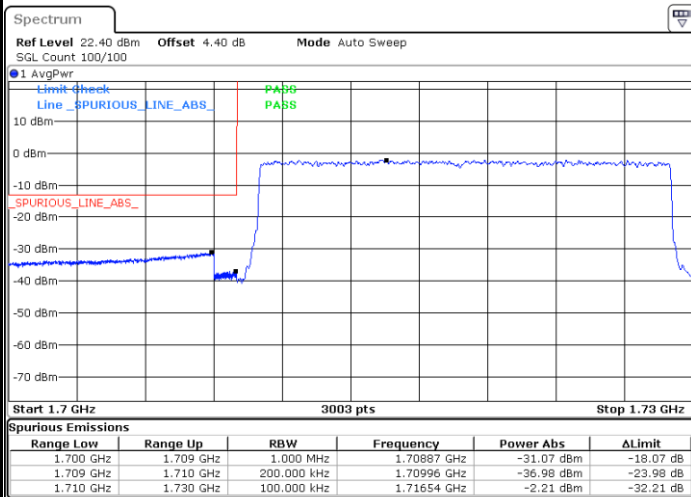

Highest Band Edge / Full RB

Date: 29 AUG 2017 21:47:21

LTE Band 66 / 20MHz / 64QAM

Lowest Band Edge / 1 RB

Date: 29 AUG 2017 22:13:41

Highest Band Edge / 1 RB

Date: 29 AUG 2017 22:26:52

Lowest Band Edge / Full RB

Date: 29 AUG 2017 22:22:15

Highest Band Edge / Full RB

Date: 29 AUG 2017 22:24:06

Conducted Spurious Emission

LTE Band 7 / 5MHz

Highest Channel / QPSK

Date: 14.AUG.2017 14:12:07

Highest Channel / 16QAM