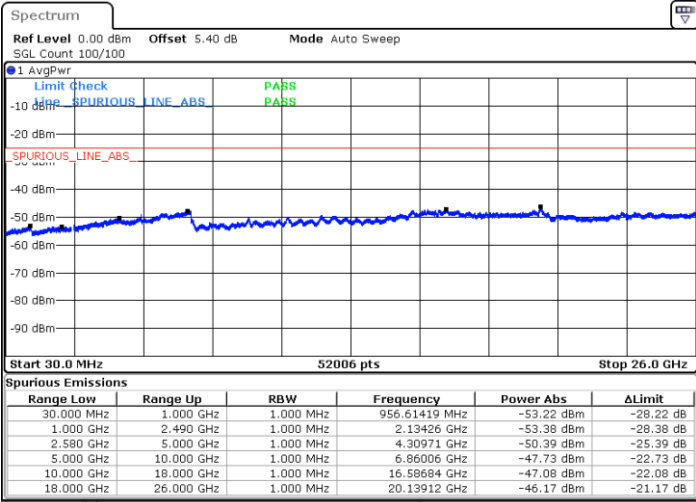

Date: 14.AUG.2017 14:13:01

LTE Band 7 / 10MHz

Lowest Channel / QPSK

Date: 14.AUG.2017 14:25:11

Lowest Channel / 16QAM

Date: 14.AUG.2017 14:26:06

LTE Band 7 / 10MHz

Middle Channel / QPSK

Middle Channel / 16QAM

Date: 14.AUG.2017 14:27:55

Date: 14.AUG.2017 14:27:00

Highest Channel / QPSK

Highest Channel / 16QAM

Date: 14.AUG.2017 14:28:49

Date: 14.AUG.2017 14:29:44

LTE Band 7 / 15MHz