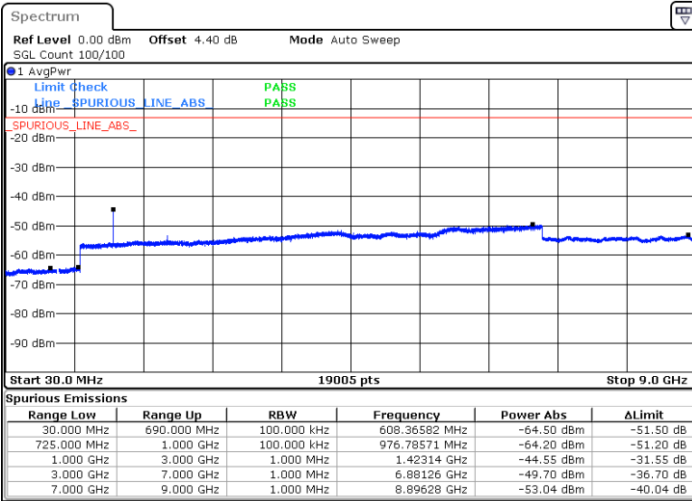

Lowest Channel / 64QAM

Middle Channel / 64QAM

Date: 11.AUG.2017 23:13:39

Date: 11.AUG.2017 23:14:06

Highest Channel / 64QAM

Date: 11.AUG.2017 23:14:36

LTE Band 12 / 3MHz

Lowest Channel / 64QAM

Middle Channel / 64QAM

Date: 11.AUG.2017 23:15:06

Date: 11.AUG.2017 23:17:01

Highest Channel / 64QAM

Date: 11.AUG.2017 23:18:36

LTE Band 12 / 5MHz

Lowest Channel / 64QAM

Middle Channel / 64QAM

Date: 11.AUG.2017 23:20:53

Date: 11.AUG.2017 23:23:26

Highest Channel / 64QAM

Date: 11.AUG.2017 23:23:53

LTE Band 12 / 10MHz

Lowest Channel / 64QAM

Middle Channel / 64QAM

Date: 11.AUG.2017 23:27:26

Date: 11.AUG.2017 23:27:52

Highest Channel / 64QAM

Date: 11.AUG.2017 23:28:21

LTE Band 13 / 5MHz

Lowest Channel / QPSK

Date: 11.AUG.2017 20:30:49

Lowest Channel / 16QAM

Date: 11.AUG.2017 20:29:54