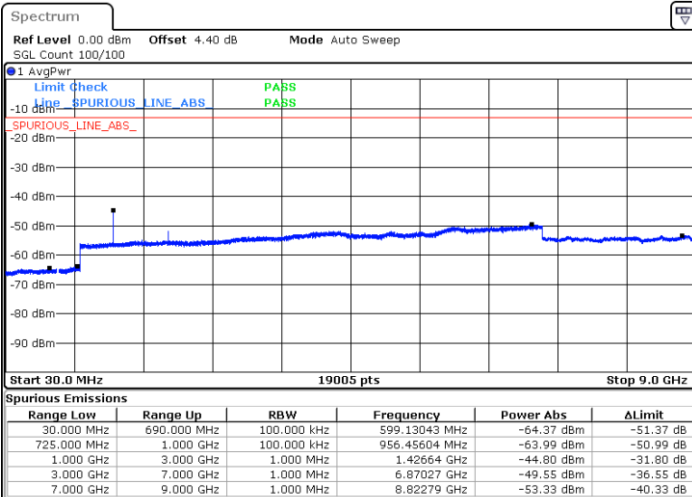

Date: 11.AUG.2017 22:44:23

Middle Channel / 16QAM

Date: 11.AUG.2017 22:43:30

Highest Channel / QPSK

Date: 11.AUG.2017 22:45:16

Highest Channel / 16QAM

Date: 11.AUG.2017 22:46:10

LTE Band 12 / 1.4MHz

Lowest Channel / 64QAM

Middle Channel / 64QAM

Date: 11.AUG.2017 23:13:39

Date: 11.AUG.2017 23:14:06

Highest Channel / 64QAM

Date: 11.AUG.2017 23:14:36

LTE Band 12 / 3MHz

Lowest Channel / 64QAM

Middle Channel / 64QAM

Date: 11.AUG.2017 23:15:06

Date: 11.AUG.2017 23:17:01

Highest Channel / 64QAM

Date: 11.AUG.2017 23:18:36

LTE Band 12 / 5MHz

Lowest Channel / 64QAM

Middle Channel / 64QAM

Date: 11.AUG.2017 23:20:53

Date: 11.AUG.2017 23:23:26

Highest Channel / 64QAM

Date: 11.AUG.2017 23:23:53

LTE Band 12 / 10MHz

Lowest Channel / 64QAM

Middle Channel / 64QAM

Date: 11.AUG.2017 23:27:26