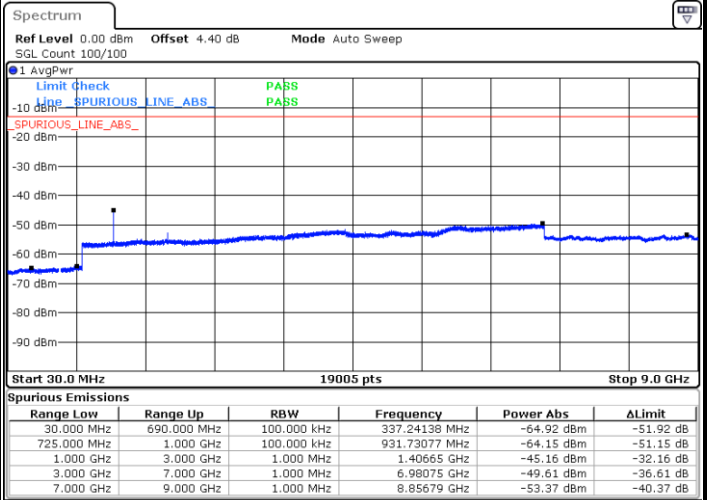

Middle Channel / 64QAM

Date: 11.AUG.2017 23:15:06

Date: 11.AUG.2017 23:17:01

Highest Channel / 64QAM

Date: 11.AUG.2017 23:18:36

LTE Band 12 / 5MHz

Lowest Channel / 64QAM

Middle Channel / 64QAM

Date: 11.AUG.2017 23:20:53

Date: 11.AUG.2017 23:23:26

Highest Channel / 64QAM

Date: 11.AUG.2017 23:23:53

LTE Band 12 / 10MHz

Lowest Channel / 64QAM

Middle Channel / 64QAM

Date: 11.AUG.2017 23:27:26

Date: 11.AUG.2017 23:27:52

Highest Channel / 64QAM

Date: 11.AUG.2017 23:28:21

LTE Band 13 / 5MHz

Lowest Channel / QPSK

Date: 11.AUG.2017 20:30:49

Lowest Channel / 16QAM

Date: 11.AUG.2017 20:29:54