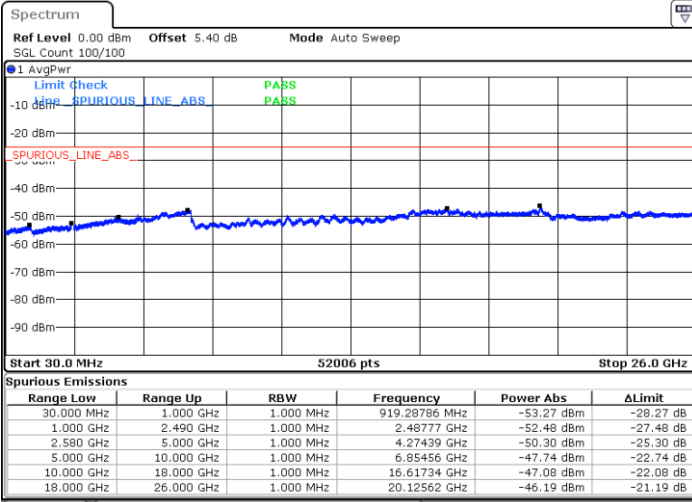

Lowest Channel / 16QAM

Date: 14 AUG 2017 14:59:32

LTE Band 7 / 20MHz

Middle Channel / QPSK

Date: 14.AUG.2017 15:01:21

Middle Channel / 16QAM

Date: 14.AUG.2017 15:00:26

Highest Channel / QPSK

Date: 14.AUG.2017 15:02:15

Highest Channel / 16QAM

Date: 14.AUG.2017 15:03:10

LTE Band 7 / 5MHz

Lowest Channel / 64QAM

Middle Channel / 64QAM

Date: 14.AUG.2017 11:48:47

Date: 14.AUG.2017 11:50:43

Highest Channel / 64QAM

Date: 14.AUG.2017 11:51:30

LTE Band 7 / 10MHz

Lowest Channel / 64QAM

Middle Channel / 64QAM

Date: 14.AUG.2017 11:52:20

Date: 14.AUG.2017 11:53:09

Highest Channel / 64QAM