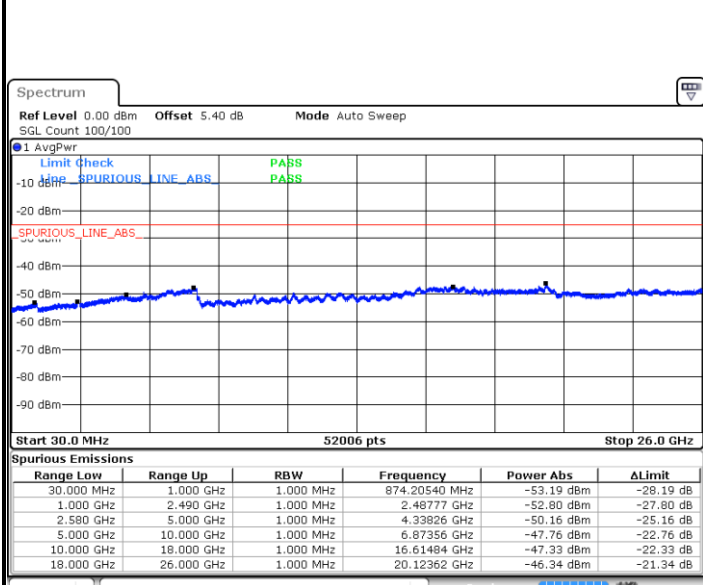

Highest Band Edge / Full RB

Date: 29 AUG 2017 21:47:21

LTE Band 66 / 20MHz / 64QAM

Lowest Band Edge / 1 RB

Date: 29 AUG 2017 22:13:41

Highest Band Edge / 1 RB

Date: 29 AUG 2017 22:26:52

Lowest Band Edge / Full RB

Date: 29 AUG 2017 22:22:15

Highest Band Edge / Full RB

Date: 29 AUG 2017 22:24:06

Conducted Spurious Emission

LTE Band 7 / 5MHz

Highest Channel / QPSK

Date: 14.AUG.2017 14:12:07

Highest Channel / 16QAM

Date: 14.AUG.2017 14:13:01

LTE Band 7 / 10MHz

Lowest Channel / QPSK

Date: 14.AUG.2017 14:25:11

Lowest Channel / 16QAM

Date: 14.AUG.2017 14:26:06

LTE Band 7 / 10MHz

Middle Channel / QPSK

Middle Channel / 16QAM

Date: 14.AUG.2017 14:27:55

Date: 14.AUG.2017 14:27:00

Highest Channel / QPSK

Highest Channel / 16QAM

Date: 14.AUG.2017 14:28:49

Date: 14.AUG.2017 14:29:44

LTE Band 7 / 15MHz