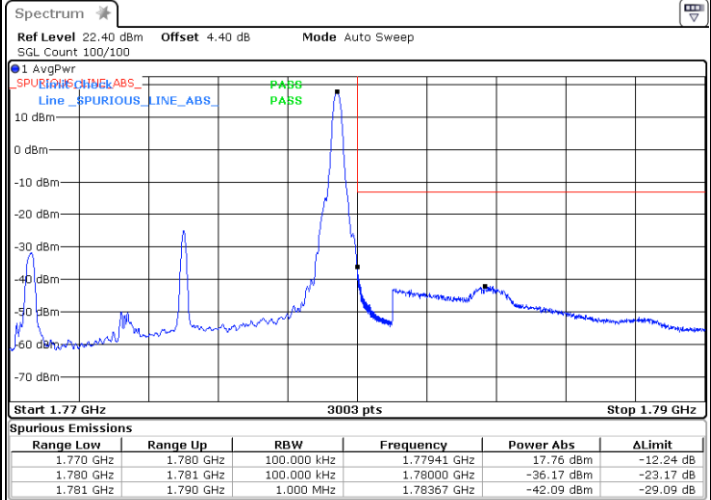

LTE Band 66 / 10MHz / 64QAM

Lowest Band Edge / 1 RB

Date: 29 AUG 2017 21:13:31

Highest Band Edge / 1 RB

Date: 29 AUG 2017 21:17:09

Lowest Band Edge / Full RB

Date: 29 AUG 2017 21:14:06

Highest Band Edge / Full RB

Date: 29 AUG 2017 21:17:39

LTE Band 66 / 15MHz / 64QAM

Lowest Band Edge / 1 RB

Date: 29 AUG 2017 21:40:32

Highest Band Edge / 1 RB

Date: 29 AUG 2017 21:46:48

Lowest Band Edge / Full RB

Date: 29 AUG 2017 21:41:01

Highest Band Edge / Full RB

Date: 29 AUG 2017 21:47:21

LTE Band 66 / 20MHz / 64QAM

Lowest Band Edge / 1 RB

Date: 29 AUG 2017 22:13:41

Highest Band Edge / 1 RB

Date: 29 AUG 2017 22:26:52

Lowest Band Edge / Full RB