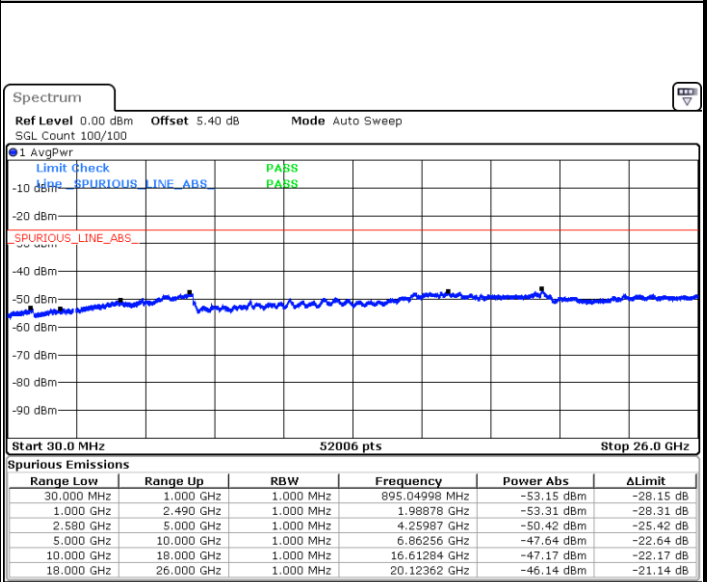

Highest Band Edge / Full RB

Date: 29 AUG 2017 21:47:21

LTE Band 66 / 20MHz / 64QAM

Lowest Band Edge / 1 RB

Date: 29 AUG 2017 22:13:41

Highest Band Edge / 1 RB

Date: 29 AUG 2017 22:26:52

Lowest Band Edge / Full RB

Date: 29 AUG 2017 22:22:15

Highest Band Edge / Full RB

Date: 29 AUG 2017 22:24:06

Conducted Spurious Emission

LTE Band 7 / 5MHz

Highest Channel / QPSK

Date: 14.AUG.2017 14:12:07

Highest Channel / 16QAM

Date: 14.AUG.2017 14:13:01

LTE Band 7 / 10MHz

Lowest Channel / QPSK

Date: 14.AUG.2017 14:25:11

Lowest Channel / 16QAM

Date: 14.AUG.2017 14:26:06

LTE Band 7 / 10MHz

Middle Channel / QPSK

Middle Channel / 16QAM

Date: 14.AUG.2017 14:27:55

Date: 14.AUG.2017 14:27:00

Highest Channel / QPSK

Highest Channel / 16QAM

Date: 14.AUG.2017 14:28:49

Date: 14.AUG.2017 14:29:44

LTE Band 7 / 15MHz