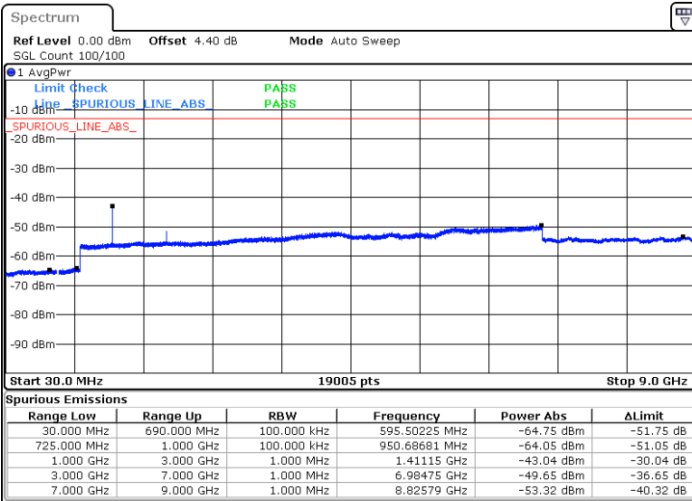

Lowest Channel / 16QAM

Date: 11.AUG.2017 22:09:40

LTE Band 12 / 3MHz

Middle Channel / QPSK

Date: 11.AUG.2017 22:11:27

Middle Channel / 16QAM

Date: 11.AUG.2017 22:10:34

Highest Channel / QPSK

Date: 11.AUG.2017 22:12:21

Highest Channel / 16QAM

Date: 11.AUG.2017 22:13:14

LTE Band 12 / 5MHz

Lowest Channel / QPSK

Lowest Channel / 16QAM

Date: 11.AUG.2017 22:25:15

Date: 11.AUG.2017 22:26:08

Middle Channel / QPSK

Middle Channel / 16QAM

Date: 11.AUG.2017 22:27:55

Date: 11.AUG.2017 22:27:02

LTE Band 12 / 5MHz

Highest Channel / QPSK

Date: 11.AUG.2017 22:28:49

Highest Channel / 16QAM