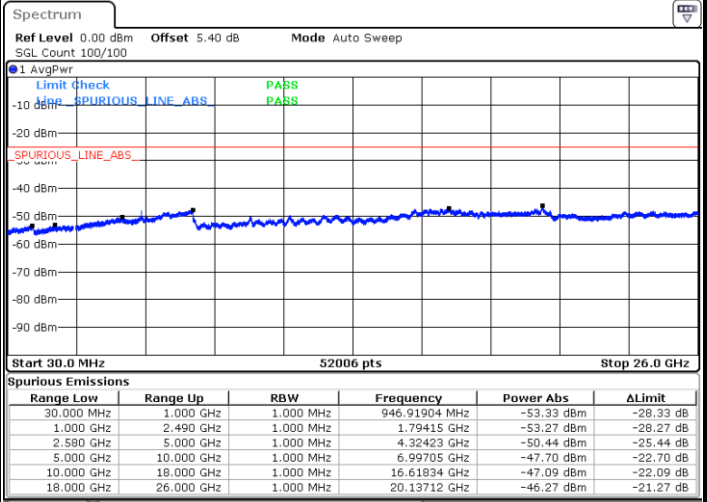

Date: 14.AUG.2017 15:02:15

Highest Channel / 16QAM

Date: 14.AUG.2017 15:03:10

LTE Band 7 / 5MHz

Lowest Channel / 64QAM

Middle Channel / 64QAM

Date: 14.AUG.2017 11:48:47

Date: 14.AUG.2017 11:50:43

Highest Channel / 64QAM

Date: 14.AUG.2017 11:51:30

LTE Band 7 / 10MHz

Lowest Channel / 64QAM

Middle Channel / 64QAM

Date: 14.AUG.2017 11:52:20

Date: 14.AUG.2017 11:53:09

Highest Channel / 64QAM

Date: 14.AUG.2017 11:54:00

LTE Band 7 / 15MHz

Lowest Channel / 64QAM

Middle Channel / 64QAM

Date: 14.AUG.2017 11:54:51

Date: 14.AUG.2017 11:55:39

Highest Channel / 64QAM

Date: 14.AUG.2017 11:56:27

LTE Band 7 / 20MHz

Lowest Channel / 64QAM

Middle Channel / 64QAM

Date: 14.AUG.2017 11:57:18

Date: 14.AUG.2017 11:58:05

Highest Channel / 64QAM

Date: 14.AUG.2017 11:58:53

LTE Band 12 / 1.4MHz