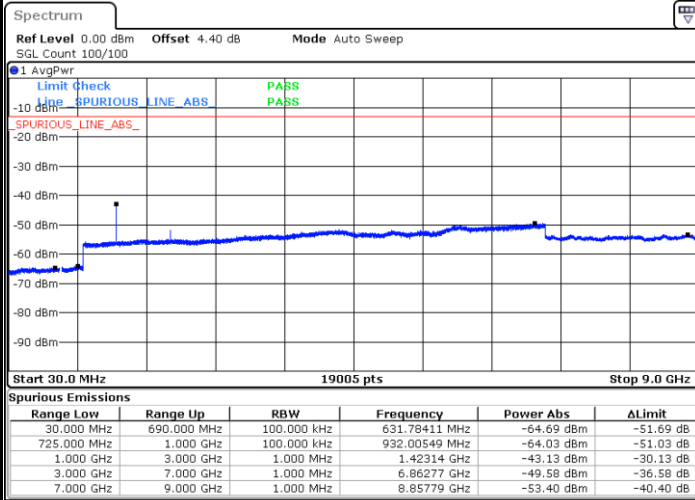

Date: 11.AUG.2017 22:12:21

Highest Channel / 16QAM

Date: 11.AUG.2017 22:13:14

LTE Band 12 / 5MHz

Lowest Channel / QPSK

Lowest Channel / 16QAM

Date: 11.AUG.2017 22:25:15

Date: 11.AUG.2017 22:26:08

Middle Channel / QPSK

Middle Channel / 16QAM

Date: 11.AUG.2017 22:27:55

Date: 11.AUG.2017 22:27:02

LTE Band 12 / 5MHz

Highest Channel / QPSK

Date: 11.AUG.2017 22:28:49

Highest Channel / 16QAM

Date: 11.AUG.2017 22:29:42

LTE Band 12 / 10MHz

Lowest Channel / QPSK

Date: 11.AUG.2017 22:41:43

Lowest Channel / 16QAM

Date: 11.AUG.2017 22:42:36

LTE Band 12 / 10MHz

Middle Channel / QPSK

Date: 11.AUG.2017 22:44:23

Middle Channel / 16QAM

Date: 11.AUG.2017 22:43:30

Highest Channel / QPSK

Date: 11.AUG.2017 22:45:16

Highest Channel / 16QAM

Date: 11.AUG.2017 22:46:10

LTE Band 12 / 1.4MHz