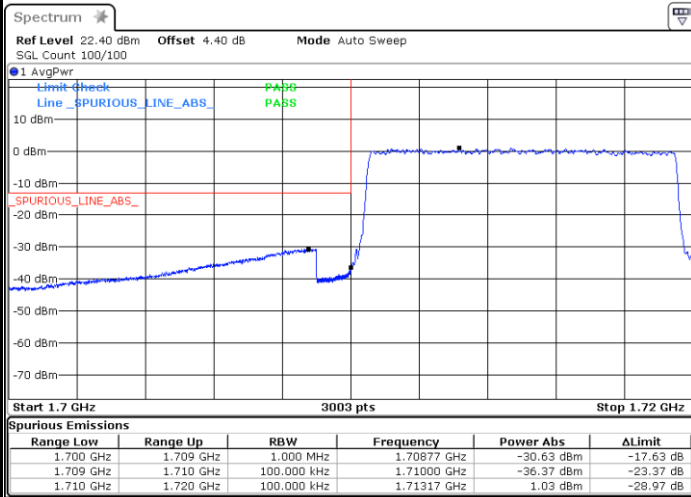

LTE Band 66 / 10MHz / 64QAM

Lowest Band Edge / 1 RB

Date: 29 AUG 2017 21:13:31

Highest Band Edge / 1 RB

Date: 29 AUG 2017 21:17:09

Lowest Band Edge / Full RB

Date: 29 AUG 2017 21:14:06

Highest Band Edge / Full RB

Date: 29 AUG 2017 21:17:39

LTE Band 66 / 15MHz / 64QAM

Lowest Band Edge / 1 RB

Date: 29 AUG 2017 21:40:32

Highest Band Edge / 1 RB

Date: 29 AUG 2017 21:46:48

Lowest Band Edge / Full RB

Date: 29 AUG 2017 21:41:01