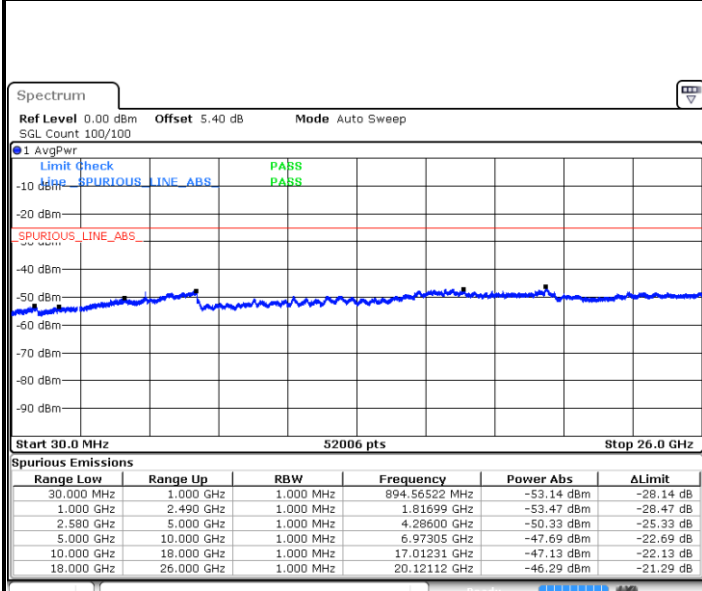

LTE Band 7 / 15MHz

Highest Channel / QPSK

Date: 14 AUG 2017 14:45:32

Highest Channel / 16QAM

Date: 14 AUG 2017 14:46:27

LTE Band 7 / 20MHz

Lowest Channel / QPSK

Date: 14 AUG 2017 14:58:37

Lowest Channel / 16QAM

Date: 14 AUG 2017 14:59:32

LTE Band 7 / 20MHz

Middle Channel / QPSK

Date: 14.AUG.2017 15:01:21

Middle Channel / 16QAM

Date: 14.AUG.2017 15:00:26

Highest Channel / QPSK

Date: 14.AUG.2017 15:02:15

Highest Channel / 16QAM

Date: 14.AUG.2017 15:03:10

LTE Band 7 / 5MHz

Lowest Channel / 64QAM

Middle Channel / 64QAM

Date: 14.AUG.2017 11:48:47

Date: 14.AUG.2017 11:50:43

Highest Channel / 64QAM

Date: 14.AUG.2017 11:51:30

LTE Band 7 / 10MHz

Lowest Channel / 64QAM

Middle Channel / 64QAM

Date: 14.AUG.2017 11:52:20

Date: 14.AUG.2017 11:53:09

Highest Channel / 64QAM