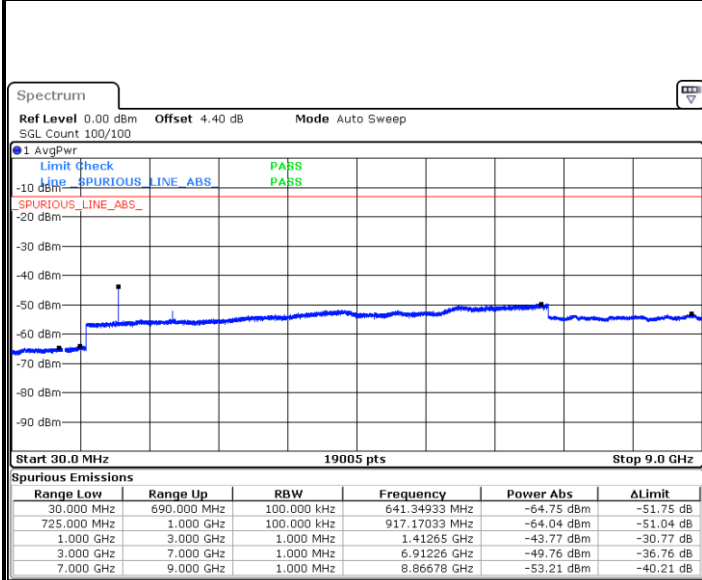

LTE Band 12 / 1.4MHz

Highest Channel / QPSK

Date: 11.AUG.2017 21:55:53

Highest Channel / 16QAM

Date: 11.AUG.2017 21:56:46

LTE Band 12 / 3MHz

Lowest Channel / QPSK

Date: 11.AUG.2017 22:08:47

Lowest Channel / 16QAM

Date: 11.AUG.2017 22:09:40

LTE Band 12 / 3MHz

Middle Channel / QPSK

Date: 11.AUG.2017 22:11:27

Middle Channel / 16QAM

Date: 11.AUG.2017 22:10:34

Highest Channel / QPSK

Date: 11.AUG.2017 22:12:21

Highest Channel / 16QAM

Date: 11.AUG.2017 22:13:14

LTE Band 12 / 5MHz

Lowest Channel / QPSK

Lowest Channel / 16QAM

Date: 11.AUG.2017 22:25:15

Date: 11.AUG.2017 22:26:08