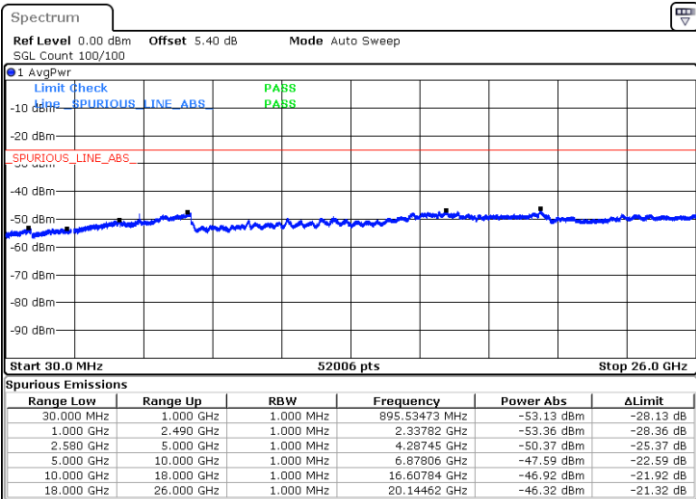

Middle Channel / 16QAM

Date: 14.AUG.2017 14:27:55

Date: 14.AUG.2017 14:27:00

Highest Channel / QPSK

Highest Channel / 16QAM

Date: 14.AUG.2017 14:28:49

Date: 14.AUG.2017 14:29:44

LTE Band 7 / 15MHz

Lowest Channel / QPSK

Lowest Channel / 16QAM

Date: 14.AUG.2017 14:41:54

Date: 14.AUG.2017 14:42:49

Middle Channel / QPSK

Middle Channel / 16QAM

Date: 14.AUG.2017 14:44:38

Date: 14.AUG.2017 14:43:43

LTE Band 7 / 15MHz

Highest Channel / QPSK

Date: 14 AUG 2017 14:45:32

Highest Channel / 16QAM

Date: 14 AUG 2017 14:46:27

LTE Band 7 / 20MHz

Lowest Channel / QPSK

Date: 14 AUG 2017 14:58:37

Lowest Channel / 16QAM

Date: 14 AUG 2017 14:59:32

LTE Band 7 / 20MHz

Middle Channel / QPSK

Date: 14.AUG.2017 15:01:21

Middle Channel / 16QAM

Date: 14.AUG.2017 15:00:26

Highest Channel / QPSK