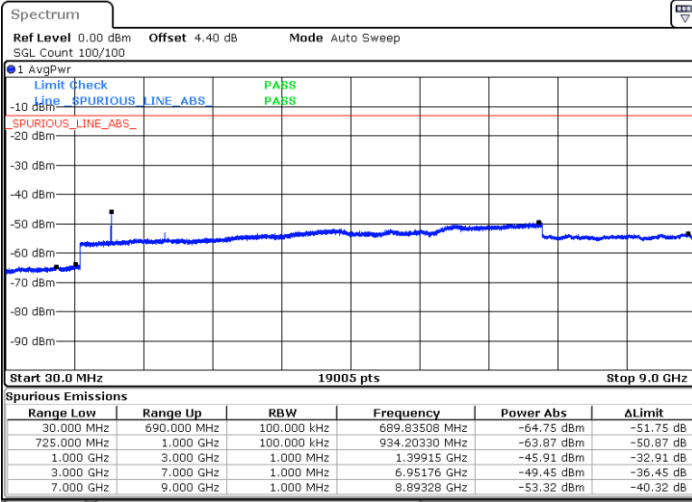

Lowest Channel / 64QAM

Middle Channel / 64QAM

Date: 11.AUG.2017 23:13:39

Date: 11.AUG.2017 23:14:06

Highest Channel / 64QAM

Date: 11.AUG.2017 23:14:36

LTE Band 12 / 3MHz

Lowest Channel / 64QAM

Middle Channel / 64QAM

Date: 11.AUG.2017 23:15:06

Date: 11.AUG.2017 23:17:01

Highest Channel / 64QAM

Date: 11.AUG.2017 23:18:36

LTE Band 12 / 5MHz

Lowest Channel / 64QAM

Middle Channel / 64QAM

Date: 11.AUG.2017 23:20:53

Date: 11.AUG.2017 23:23:26

Highest Channel / 64QAM

Date: 11.AUG.2017 23:23:53

LTE Band 12 / 10MHz

Lowest Channel / 64QAM

Middle Channel / 64QAM

Date: 11.AUG.2017 23:27:26

Date: 11.AUG.2017 23:27:52

Highest Channel / 64QAM

Date: 11.AUG.2017 23:28:21

LTE Band 13 / 5MHz

Lowest Channel / QPSK

Date: 11.AUG.2017 20:30:49

Lowest Channel / 16QAM

Date: 11.AUG.2017 20:29:54