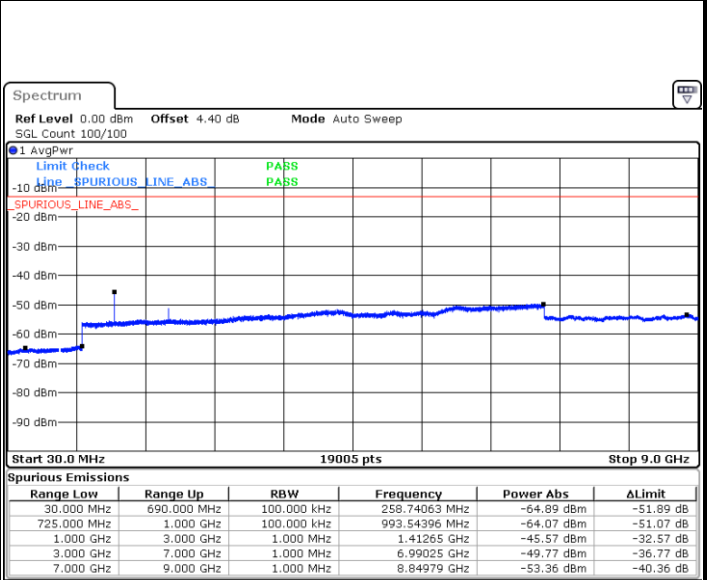

LTE Band 12 / 1.4MHz

Highest Channel / QPSK

Date: 11.AUG.2017 21:55:53

Highest Channel / 16QAM

Date: 11.AUG.2017 21:56:46

LTE Band 12 / 3MHz

Lowest Channel / QPSK

Date: 11.AUG.2017 22:08:47

Lowest Channel / 16QAM

Date: 11.AUG.2017 22:09:40

LTE Band 12 / 3MHz

Middle Channel / QPSK

Date: 11.AUG.2017 22:11:27

Middle Channel / 16QAM

Date: 11.AUG.2017 22:10:34

Highest Channel / QPSK

Date: 11.AUG.2017 22:12:21

Highest Channel / 16QAM

Date: 11.AUG.2017 22:13:14

LTE Band 12 / 5MHz

Lowest Channel / QPSK

Lowest Channel / 16QAM

Date: 11.AUG.2017 22:25:15

Date: 11.AUG.2017 22:26:08