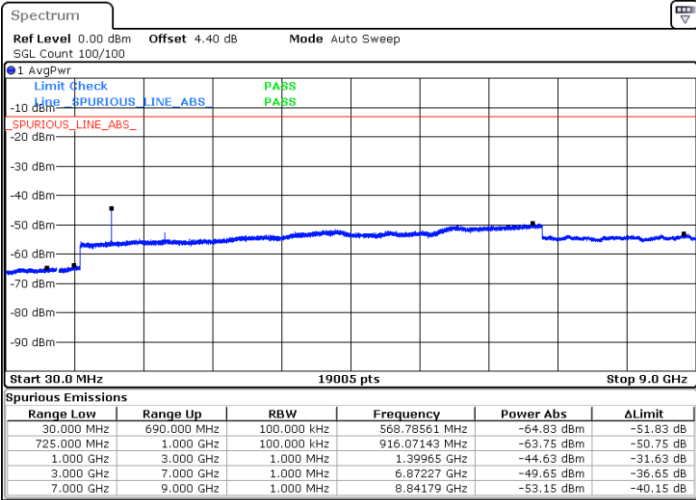

Middle Channel / 64QAM

Date: 11.AUG.2017 23:15:06

Date: 11.AUG.2017 23:17:01

Highest Channel / 64QAM

Date: 11.AUG.2017 23:18:36

LTE Band 12 / 5MHz

Lowest Channel / 64QAM

Middle Channel / 64QAM

Date: 11.AUG.2017 23:20:53

Date: 11.AUG.2017 23:23:26

Highest Channel / 64QAM

Date: 11.AUG.2017 23:23:53

LTE Band 12 / 10MHz

Lowest Channel / 64QAM

Middle Channel / 64QAM

Date: 11.AUG.2017 23:27:26

Date: 11.AUG.2017 23:27:52

Highest Channel / 64QAM

Date: 11.AUG.2017 23:28:21

LTE Band 13 / 5MHz

Lowest Channel / QPSK

Date: 11.AUG.2017 20:30:49

Lowest Channel / 16QAM

Date: 11.AUG.2017 20:29:54

Middle Channel / QPSK

Date: 11.AUG.2017 20:32:27

Middle Channel / 16QAM

Date: 11.AUG.2017 20:33:22

LTE Band 13 / 5MHz

Highest Channel / QPSK

Highest Channel / 16QAM

LTE Band 13 / 10MHz