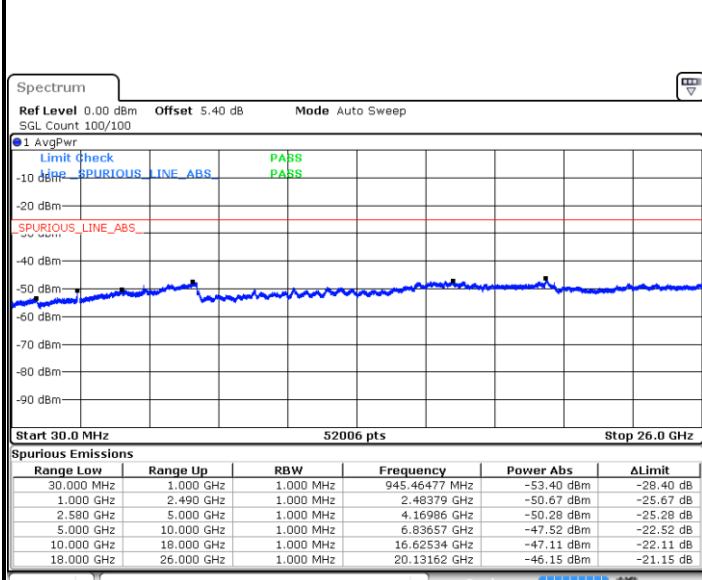

LTE Band 7 / 15MHz

Highest Channel / QPSK

Date: 14 AUG 2017 14:45:32

Highest Channel / 16QAM

Date: 14 AUG 2017 14:46:27

LTE Band 7 / 20MHz

Lowest Channel / QPSK

Date: 14 AUG 2017 14:58:37

Lowest Channel / 16QAM

Date: 14 AUG 2017 14:59:32

LTE Band 7 / 20MHz

Middle Channel / QPSK

Date: 14.AUG.2017 15:01:21

Middle Channel / 16QAM

Date: 14.AUG.2017 15:00:26

Highest Channel / QPSK

Date: 14.AUG.2017 15:02:15

Highest Channel / 16QAM

Date: 14.AUG.2017 15:03:10

LTE Band 7 / 5MHz

Lowest Channel / 64QAM

Middle Channel / 64QAM

Date: 14.AUG.2017 11:48:47

Date: 14.AUG.2017 11:50:43