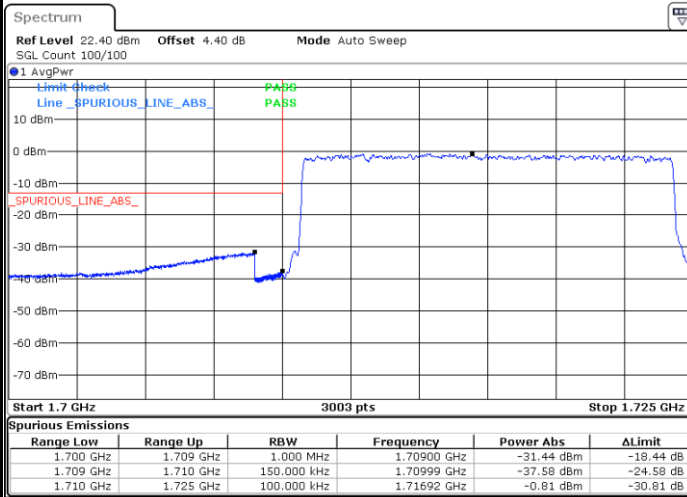

LTE Band 66 / 10MHz / 64QAM

Lowest Band Edge / 1 RB

Date: 29 AUG 2017 21:13:31

Highest Band Edge / 1 RB

Date: 29 AUG 2017 21:17:09

Lowest Band Edge / Full RB

Date: 29 AUG 2017 21:14:06

Highest Band Edge / Full RB

Date: 29 AUG 2017 21:17:39

LTE Band 66 / 15MHz / 64QAM

Lowest Band Edge / 1 RB

Date: 29 AUG 2017 21:40:32

Highest Band Edge / 1 RB

Date: 29 AUG 2017 21:46:48

Lowest Band Edge / Full RB

Date: 29 AUG 2017 21:41:01

Highest Band Edge / Full RB

Date: 29 AUG 2017 21:47:21

LTE Band 66 / 20MHz / 64QAM

Lowest Band Edge / 1 RB

Date: 29 AUG 2017 22:13:41

Highest Band Edge / 1 RB

Date: 29 AUG 2017 22:26:52

Lowest Band Edge / Full RB

Date: 29 AUG 2017 22:22:15

Highest Band Edge / Full RB

Date: 29 AUG 2017 22:24:06

Conducted Spurious Emission

LTE Band 7 / 5MHz

Highest Channel / QPSK

Date: 14.AUG.2017 14:12:07

Highest Channel / 16QAM