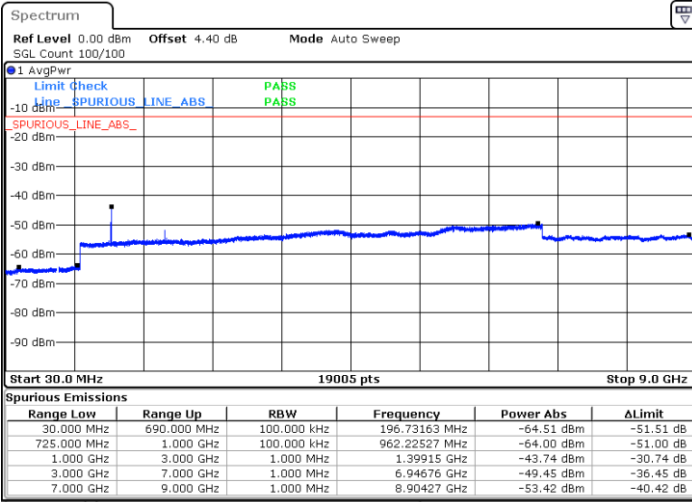

Lowest Channel / 16QAM

Date: 11.AUG.2017 22:09:40

LTE Band 12 / 3MHz

Middle Channel / QPSK

Date: 11.AUG.2017 22:11:27

Middle Channel / 16QAM

Date: 11.AUG.2017 22:10:34

Highest Channel / QPSK

Date: 11.AUG.2017 22:12:21

Highest Channel / 16QAM

Date: 11.AUG.2017 22:13:14

LTE Band 12 / 5MHz

Lowest Channel / QPSK

Lowest Channel / 16QAM

Date: 11.AUG.2017 22:25:15

Date: 11.AUG.2017 22:26:08

Middle Channel / QPSK

Middle Channel / 16QAM

Date: 11.AUG.2017 22:27:55

Date: 11.AUG.2017 22:27:02

LTE Band 12 / 5MHz

Highest Channel / QPSK

Date: 11.AUG.2017 22:28:49

Highest Channel / 16QAM