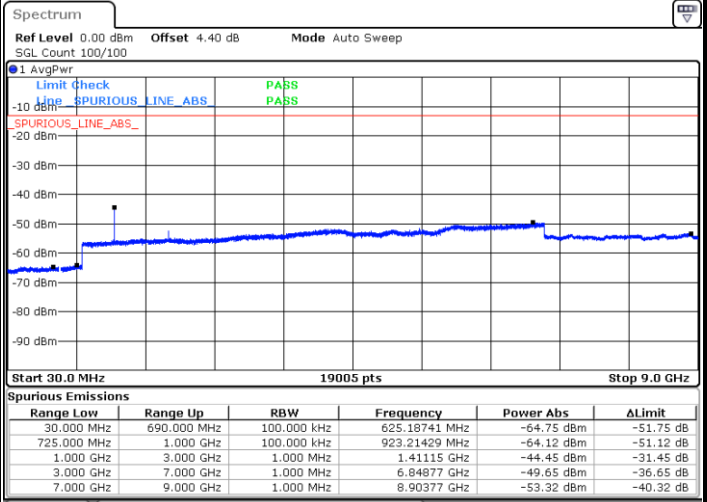

Lowest Channel / 64QAM

Middle Channel / 64QAM

Date: 11.AUG.2017 23:13:39

Date: 11.AUG.2017 23:14:06

Highest Channel / 64QAM

Date: 11.AUG.2017 23:14:36

LTE Band 12 / 3MHz

Lowest Channel / 64QAM

Middle Channel / 64QAM

Date: 11.AUG.2017 23:15:06

Date: 11.AUG.2017 23:17:01

Highest Channel / 64QAM

Date: 11.AUG.2017 23:18:36

LTE Band 12 / 5MHz

Lowest Channel / 64QAM

Middle Channel / 64QAM

Date: 11.AUG.2017 23:20:53

Date: 11.AUG.2017 23:23:26

Highest Channel / 64QAM

Date: 11.AUG.2017 23:23:53

LTE Band 12 / 10MHz

Lowest Channel / 64QAM

Middle Channel / 64QAM

Date: 11.AUG.2017 23:27:26

Date: 11.AUG.2017 23:27:52

Highest Channel / 64QAM

Date: 11.AUG.2017 23:28:21

LTE Band 13 / 5MHz

Lowest Channel / QPSK

Date: 11.AUG.2017 20:30:49

Lowest Channel / 16QAM

Date: 11.AUG.2017 20:29:54