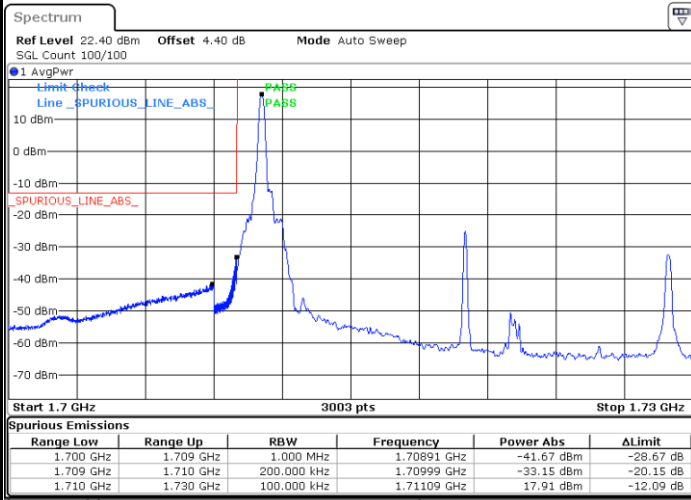

Date: 29 AUG 2017 21:17:39

LTE Band 66 / 15MHz / 64QAM

Lowest Band Edge / 1 RB

Date: 29 AUG 2017 21:40:32

Highest Band Edge / 1 RB

Date: 29 AUG 2017 21:46:48

Lowest Band Edge / Full RB

Date: 29 AUG 2017 21:41:01

Highest Band Edge / Full RB

Date: 29 AUG 2017 21:47:21

LTE Band 66 / 20MHz / 64QAM

Lowest Band Edge / 1 RB

Date: 29 AUG 2017 22:13:41

Highest Band Edge / 1 RB

Date: 29 AUG 2017 22:26:52

Lowest Band Edge / Full RB

Date: 29 AUG 2017 22:22:15

Highest Band Edge / Full RB

Date: 29 AUG 2017 22:24:06

Conducted Spurious Emission

LTE Band 7 / 5MHz

Highest Channel / QPSK

Date: 14.AUG.2017 14:12:07

Highest Channel / 16QAM