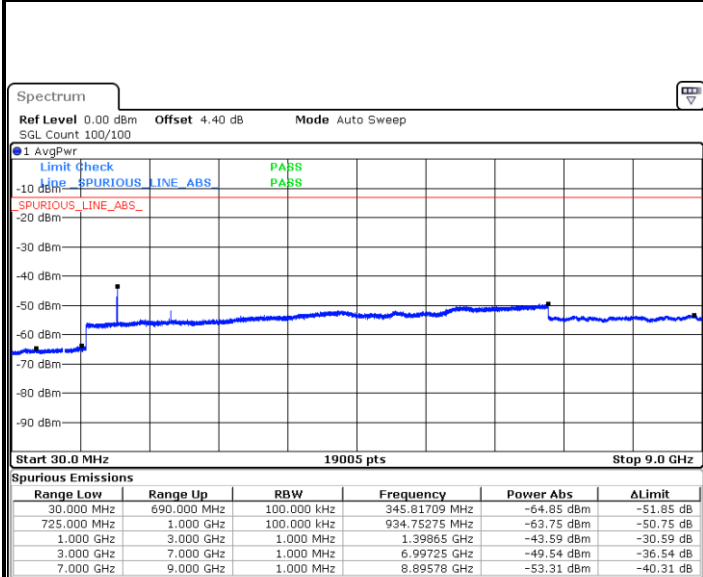

LTE Band 12 / 1.4MHz

Highest Channel / QPSK

Date: 11.AUG.2017 21:55:53

Highest Channel / 16QAM

Date: 11.AUG.2017 21:56:46

LTE Band 12 / 3MHz

Lowest Channel / QPSK

Date: 11.AUG.2017 22:08:47

Lowest Channel / 16QAM

Date: 11.AUG.2017 22:09:40

LTE Band 12 / 3MHz

Middle Channel / QPSK

Date: 11.AUG.2017 22:11:27

Middle Channel / 16QAM

Date: 11.AUG.2017 22:10:34

Highest Channel / QPSK