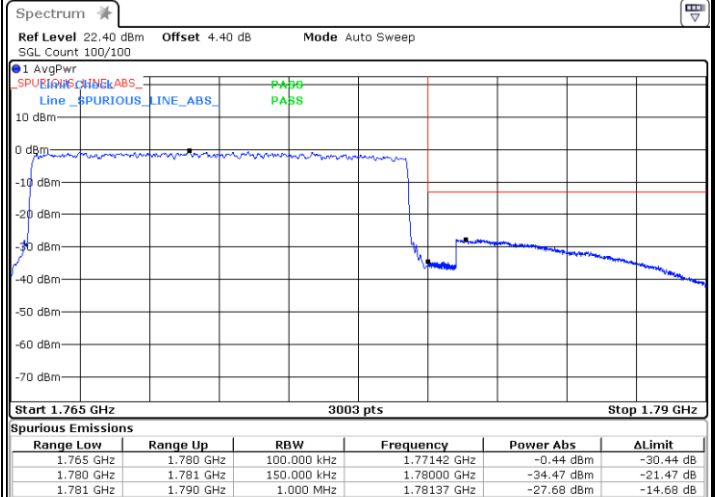

LTE Band 66 / 10MHz / 64QAM

Lowest Band Edge / 1 RB

Date: 29 AUG 2017 21:13:31

Highest Band Edge / 1 RB

Date: 29 AUG 2017 21:17:09

Lowest Band Edge / Full RB

Date: 29 AUG 2017 21:14:06

Highest Band Edge / Full RB

Date: 29 AUG 2017 21:17:39

LTE Band 66 / 15MHz / 64QAM

Lowest Band Edge / 1 RB

Date: 29 AUG 2017 21:40:32

Highest Band Edge / 1 RB

Date: 29 AUG 2017 21:46:48

Lowest Band Edge / Full RB

Date: 29 AUG 2017 21:41:01

Highest Band Edge / Full RB

Date: 29 AUG 2017 21:47:21

LTE Band 66 / 20MHz / 64QAM

Lowest Band Edge / 1 RB

Date: 29 AUG 2017 22:13:41

Highest Band Edge / 1 RB

Date: 29 AUG 2017 22:26:52

Lowest Band Edge / Full RB

Date: 29 AUG 2017 22:22:15

Highest Band Edge / Full RB

Date: 29 AUG 2017 22:24:06

Conducted Spurious Emission

LTE Band 7 / 5MHz

Highest Channel / QPSK

Date: 14.AUG.2017 14:12:07

Highest Channel / 16QAM