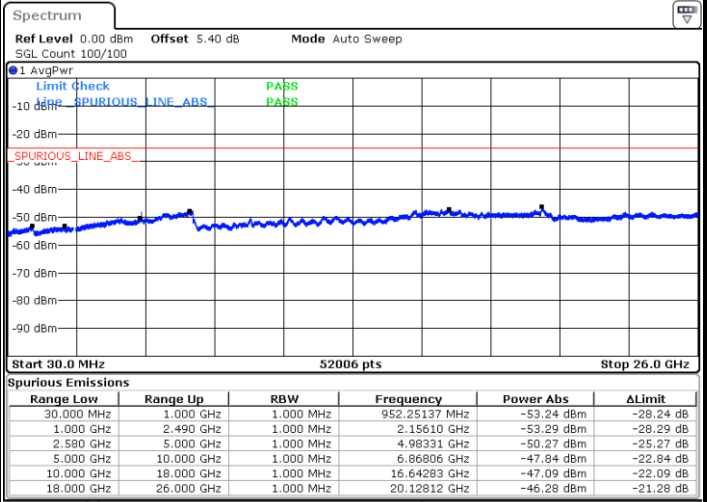

Highest Channel / 64QAM

Date: 14.AUG.2017 11:51:30

LTE Band 7 / 10MHz

Lowest Channel / 64QAM

Middle Channel / 64QAM

Date: 14.AUG.2017 11:52:20

Date: 14.AUG.2017 11:53:09

Highest Channel / 64QAM

Date: 14.AUG.2017 11:54:00

LTE Band 7 / 15MHz

Lowest Channel / 64QAM

Middle Channel / 64QAM

Date: 14.AUG.2017 11:54:51

Date: 14.AUG.2017 11:55:39

Highest Channel / 64QAM

Date: 14.AUG.2017 11:56:27

LTE Band 7 / 20MHz

Lowest Channel / 64QAM

Middle Channel / 64QAM

Date: 14.AUG.2017 11:57:18

Date: 14.AUG.2017 11:58:05

Highest Channel / 64QAM

Date: 14.AUG.2017 11:58:53

LTE Band 12 / 1.4MHz