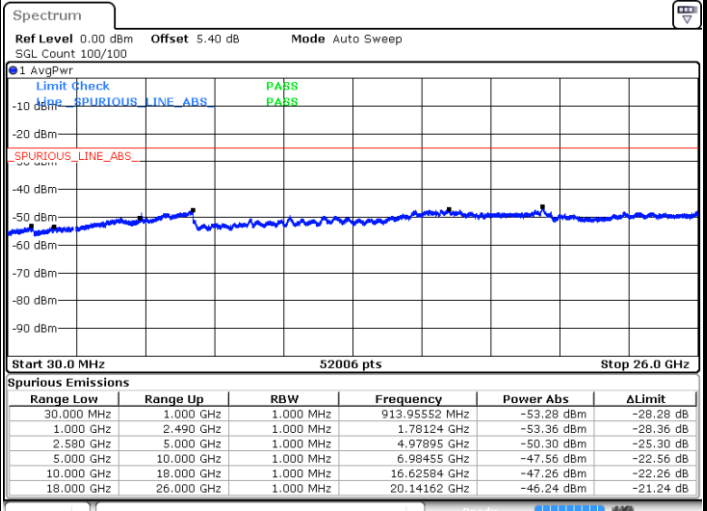

Date: 29 AUG 2017 22:22:15

Highest Band Edge / Full RB

Date: 29 AUG 2017 22:24:06

Conducted Spurious Emission

LTE Band 7 / 5MHz

Highest Channel / QPSK

Date: 14.AUG.2017 14:12:07

Highest Channel / 16QAM

Date: 14.AUG.2017 14:13:01

LTE Band 7 / 10MHz

Lowest Channel / QPSK

Date: 14.AUG.2017 14:25:11

Lowest Channel / 16QAM

Date: 14.AUG.2017 14:26:06

LTE Band 7 / 10MHz

Middle Channel / QPSK

Middle Channel / 16QAM

Date: 14.AUG.2017 14:27:55

Date: 14.AUG.2017 14:27:00

Highest Channel / QPSK

Highest Channel / 16QAM

Date: 14.AUG.2017 14:28:49

Date: 14.AUG.2017 14:29:44

LTE Band 7 / 15MHz